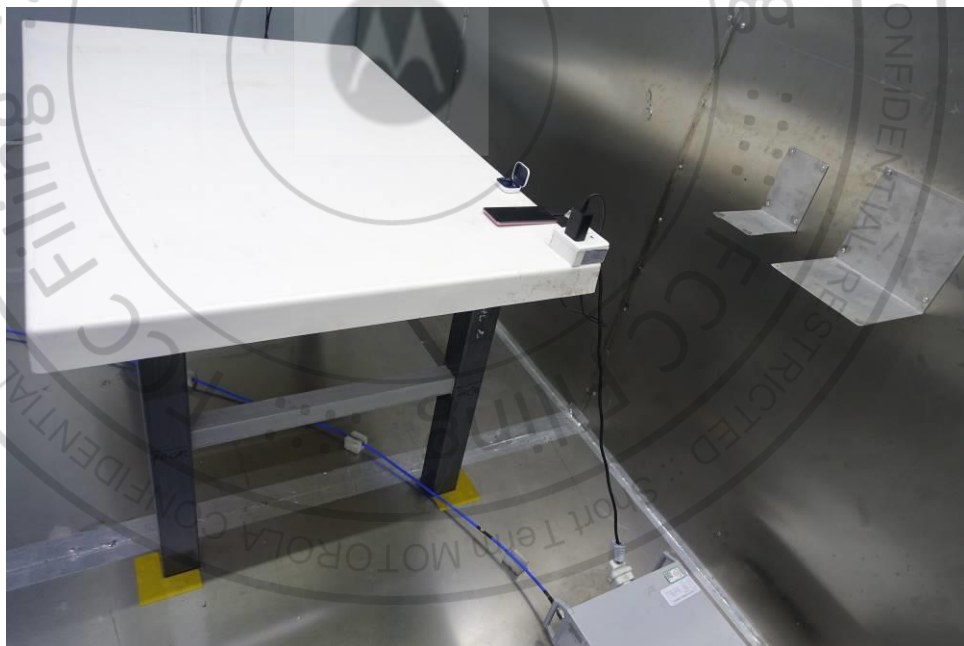

## Appendix B. Setup Photographs

<Conducted Emission> for BT/BLE/ WLAN 2.4G/5G /NFC

Remote View

Rear View

<Radiated Emission>  
03CH08-KS  
X Plane for BT/BLE/WLAN 2.4G/5G  
LF

HF

<Radiated Emission>  
03CH02-KS for NFC  
9kHz~30MHz

30MHz~1GHz

DFS

<Radiated Emission>

03CH01-SZ

X Plane for LTE B7

LF

HF

<Radiated Emission>