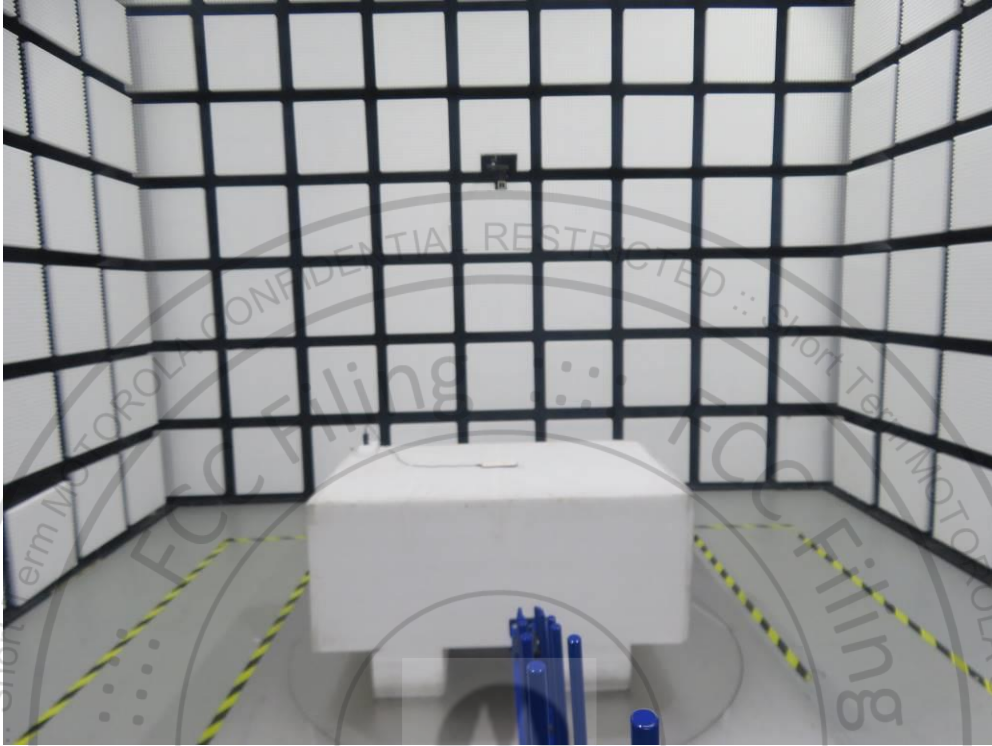

## Appendix B. Setup Photographs

<Conducted Emission> for BT/BLE/ WLAN 2.4G/5G /NFC

Remote View

Rear View

<Radiated Emission>  
03CH08-KS  
X Plane for BT/BLE/WLAN 2.4G/5G  
LF

HF

<Radiated Emission>  
03CH02-KS for NFC  
9kHz~30MHz

30MHz~1GHz

DFS

<Radiated Emission>

03CH01-SZ

X Plane for LTE B7

LF

HF

<Radiated Emission>