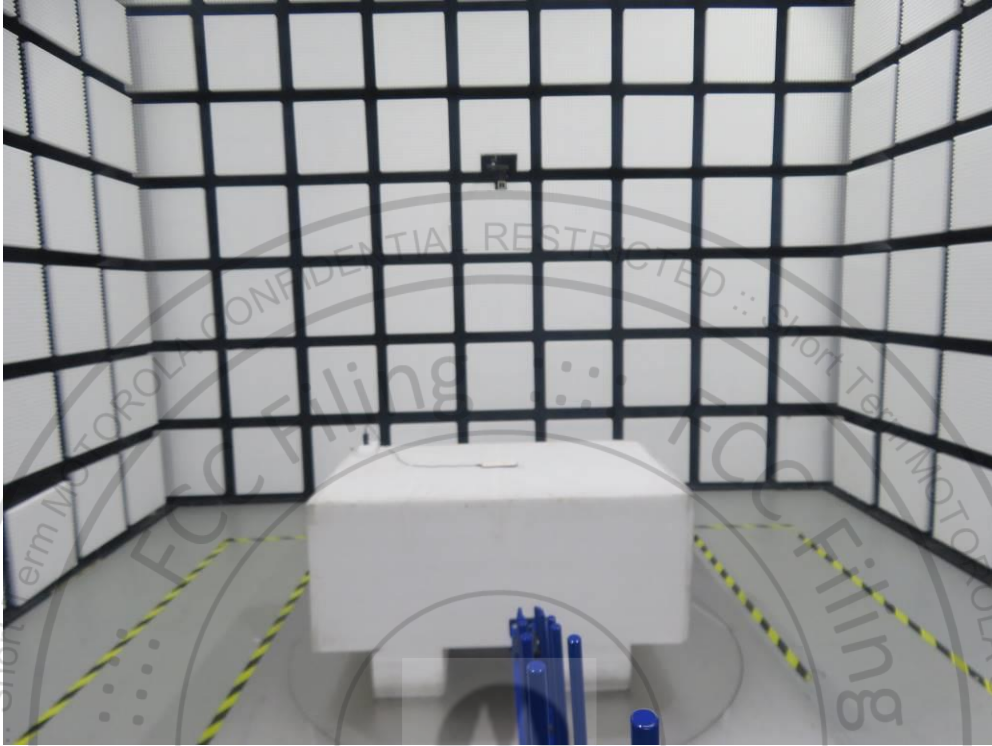

Appendix B. Setup Photographs

<Conducted Emission> for BT/BLE/ WLAN 2.4G/5G /NFC

Remote View

Rear View

<Radiated Emission>
03CH08-KS
X Plane for BT/BLE/WLAN 2.4G/5G
LF

HF

<Radiated Emission>
03CH02-KS for NFC
9kHz~30MHz

30MHz~1GHz

DFS

<Radiated Emission>

03CH01-SZ

X Plane for LTE B7

LF

HF

<Radiated Emission>