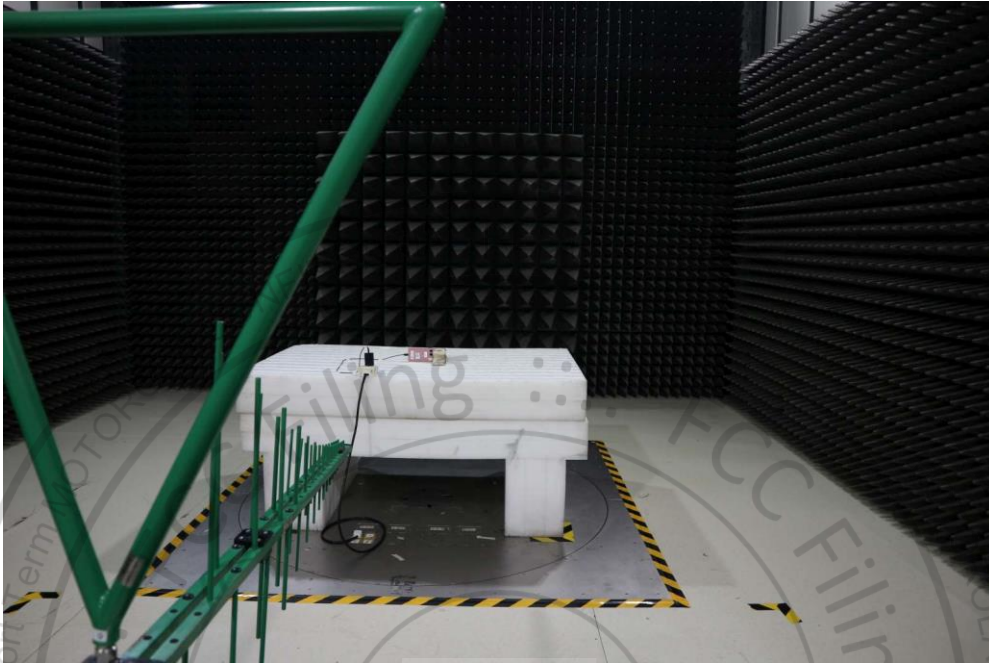

Appendix B. Setup Photographs

<Conducted Emission> for BT/BLE/ WLAN 2.4G/5G /NFC

Remote View

Rear View

<Radiated Emission>
03CH08-KS
X Plane for BT/BLE/WLAN 2.4G/5G
LF

HF

<Radiated Emission>
03CH02-KS for NFC
9kHz~30MHz

30MHz~1GHz

DFS

<Radiated Emission>

03CH01-SZ

X Plane for LTE B7

LF

HF

<Radiated Emission>

03CH01-SZ

Z Plane for 5GNR n5 NSA

LF

HF

Setup Photographs for Reference Report:

Appendix C. Setup Photographs

<Radiated Emission>

Z Plane for GSM850/WCDMA BV