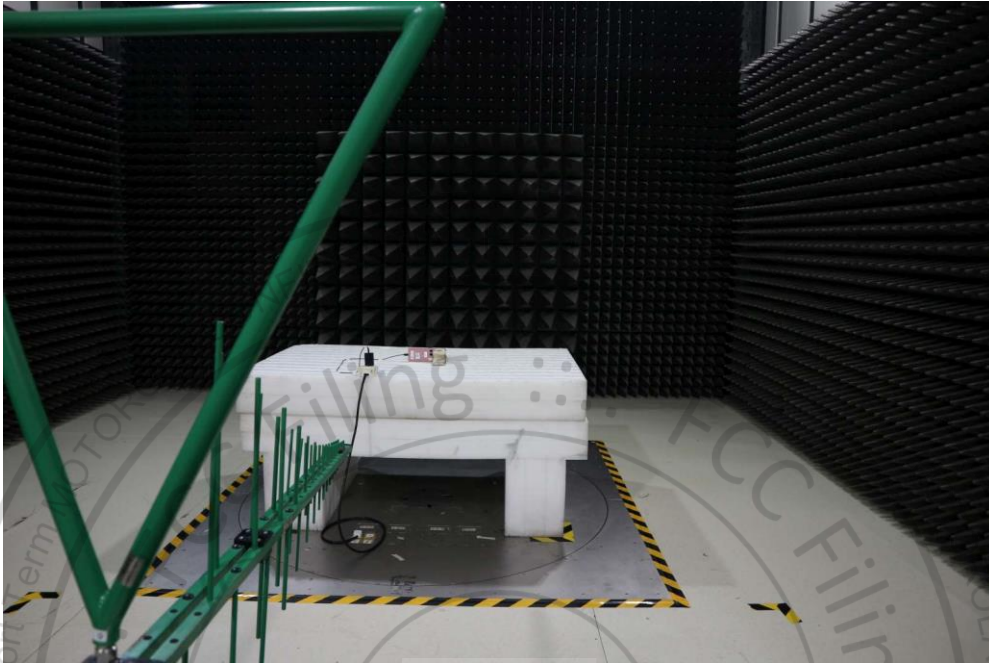

<Radiated Emission>

03CH01-SZ

X Plane for LTE B7

LF

HF

<Radiated Emission>

03CH01-SZ

Z Plane for 5GNR n5 NSA

LF

HF

Setup Photographs for Reference Report:

Appendix E. Setup Photographs

<Conducted Emission>

Mode 1

Remote View

Rear View