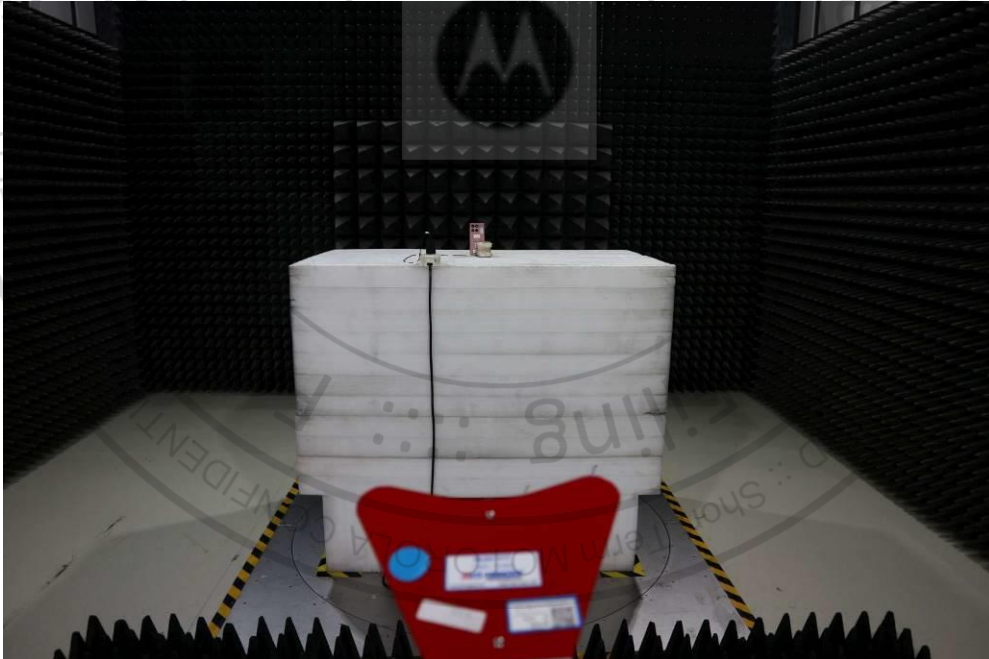

<Radiated Emission>

03CH01-SZ

X Plane for LTE B7

LF

HF

<Radiated Emission>

03CH01-SZ

Z Plane for 5GNR n5 NSA

LF

HF

Setup Photographs for Reference Report:

Appendix E. Setup Photographs

<Conducted Emission>

Mode 1

Remote View

Rear View