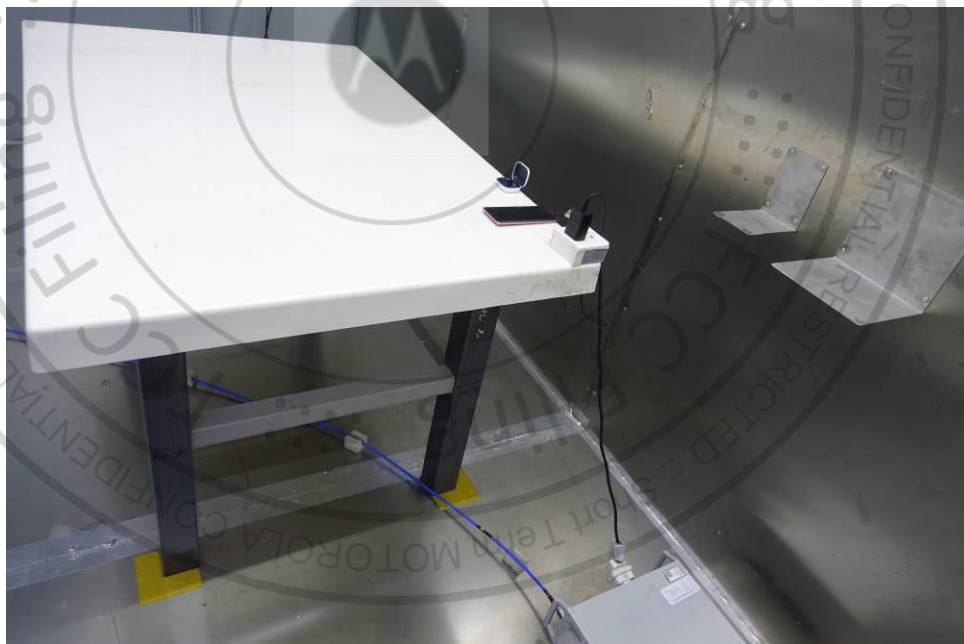

## Appendix B. Setup Photographs

<Conducted Emission> for BT/BLE/ WLAN 2.4G/5G /NFC

Remote View

Rear View

<Radiated Emission>  
03CH08-KS  
X Plane for BT/BLE/WLAN 2.4G/5G  
LF

HF

<Radiated Emission>  
03CH02-KS for NFC  
9kHz~30MHz