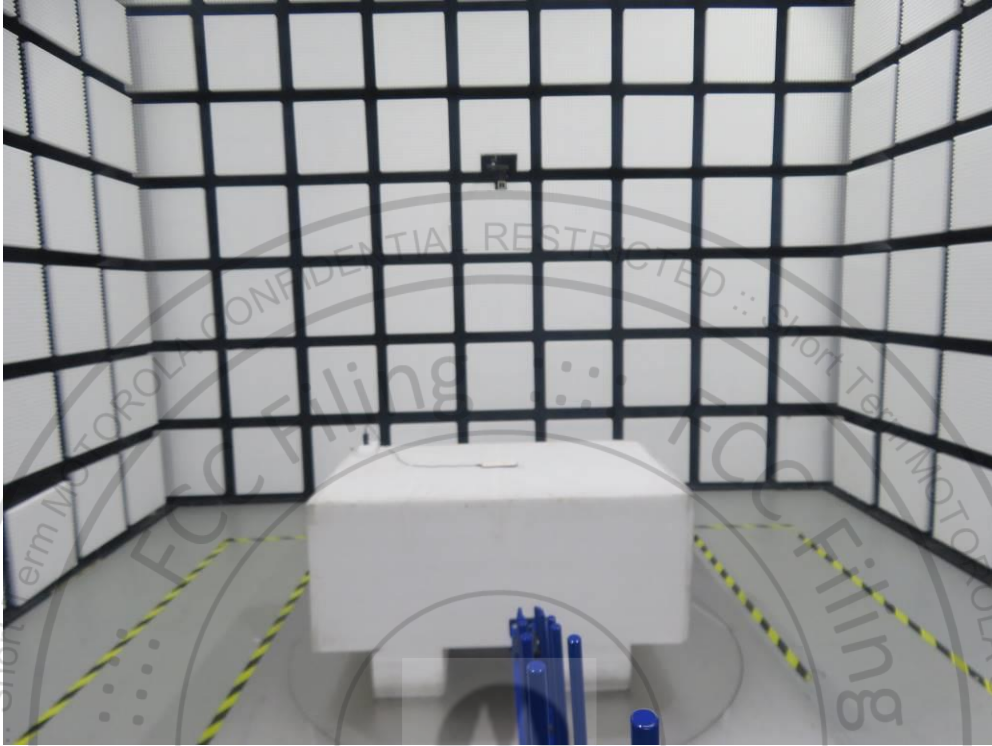

## Appendix B. Setup Photographs

<Conducted Emission> for BT/BLE/ WLAN 2.4G/5G /NFC

Remote View

Rear View

<Radiated Emission>  
03CH08-KS  
X Plane for BT/BLE/WLAN 2.4G/5G  
LF

HF

<Radiated Emission>  
03CH02-KS for NFC  
9kHz~30MHz