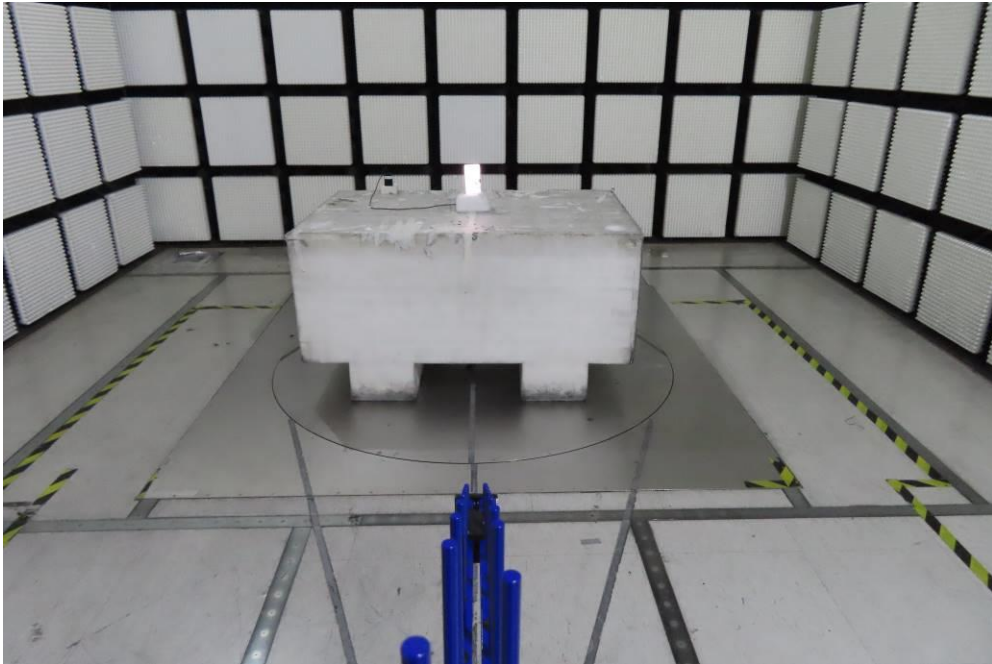

30MHz~1GHz