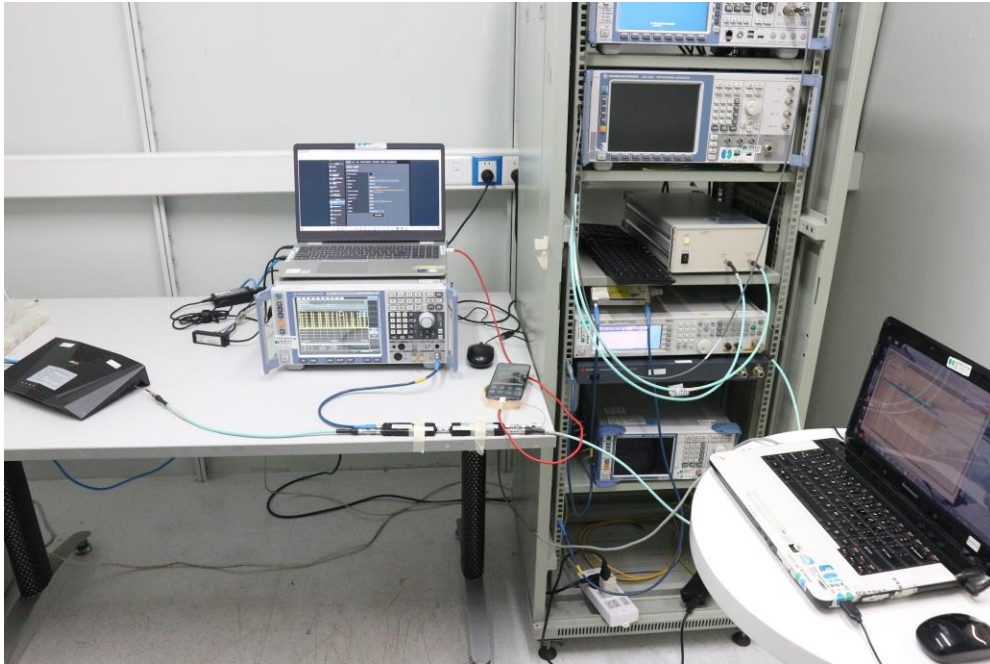

## Appendix B. Setup Photographs

<Conducted Emission> for BT/BLE/ WLAN 2.4G/5G /NFC

Remote View

Rear View

<Radiated Emission>  
03CH08-KS  
X Plane for BT/BLE/WLAN 2.4G/5G  
LF

HF

**<Radiated Emission>**  
**03CH02-KS for NFC**  
**9kHz~30MHz**

## DFS

<Radiated Emission>

03CH01-SZ

X Plane for LTE B7

LF

HF

<Radiated Emission>

03CH01-SZ