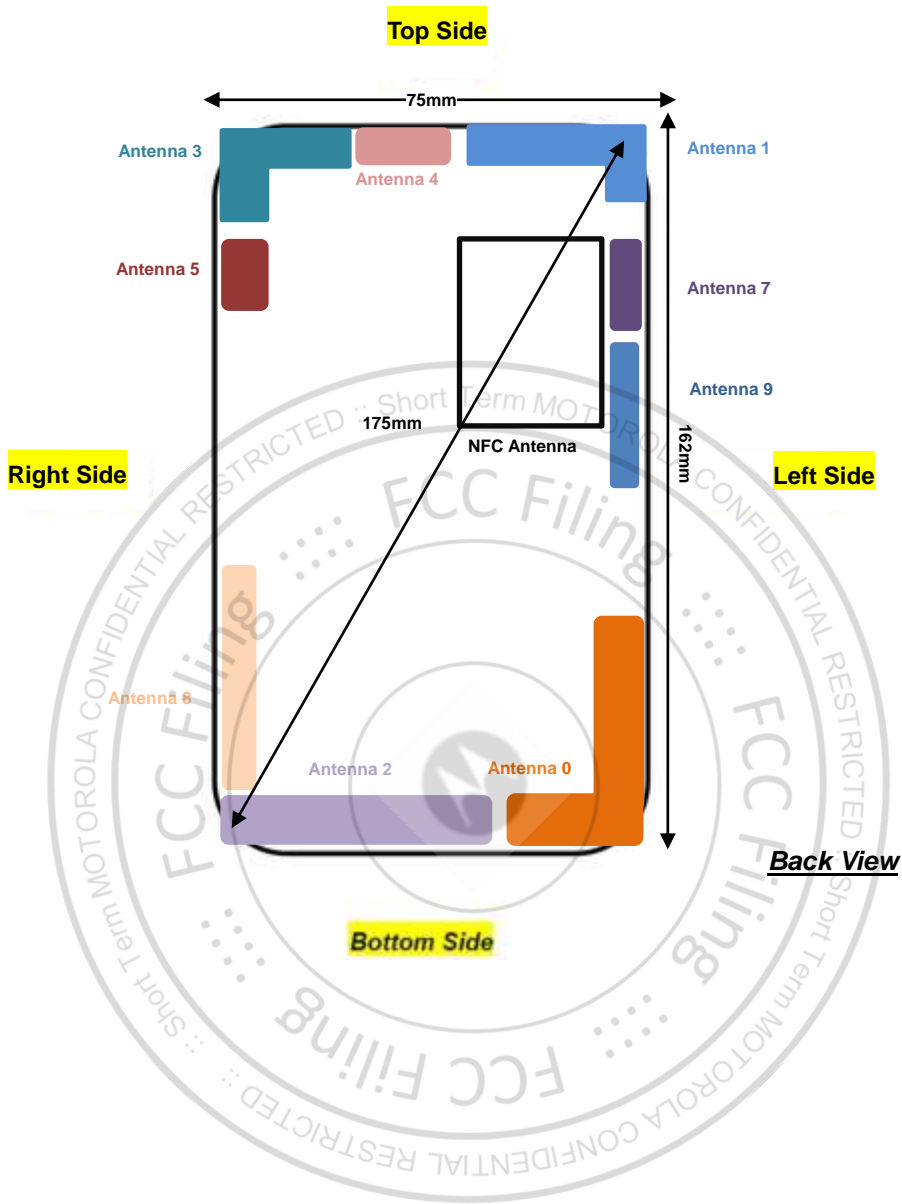

Front, Test Separation 5 mm

Back, Test Separation 5 mm

Left Side, Test Separation 5 mm

Right Side, Test Separation 5 mm

Top Side, Test Separation 5 mm

Bottom Side, Test Separation 5 mm

Body-worn Exposure Condition

Back, Test Separation 0 mm

Left Side, Test Separation 0 mm

Right Side, Test Separation 0 mm

Top Side, Test Separation 0 mm

Bottom Side, Test Separation 0 mm

Sensor off

Front, Test Separation 6 mm

Bottom Side, Test Separation 12 mm

Back, Test Separation 6 mm

Back, Test Separation 15 mm

Back, Test Separation 12 mm

Front, Test Separation 8 mm

Left Side, Test Separation 10 mm

Left Side, Test Separation 11 mm

Top Side, Test Separation 13 mm

Bottom Side, Test Separation 10 mm

Top Side, Test Separation 11 mm

Back, Test Separation 10 mm

Right Side, Test Separation 12 mm

Antenna Location

Antenna	Support Band
Antenna 0	GSM: 850<TX/RX> UMTS: B5<TX/RX> LTE: B2/4/5/7/12/13/17/26/66/38/41<TX/RX> 5G NR: n5 /n26/n38/n41 <TX/RX>
Antenna 1	GSM: 850/1900<TX/RX> UMTS: B2/4/5<TX/RX> LTE: B2/4/5/7/12/13/17/26/38/41/66<TX/RX> 5G NR: n2/n5/n7 /n26 /n38/n41/n66 <TX/RX>
Antenna 2	GSM: 1900<TX/RX> UMTS: B2/4<TX/RX> LTE: B2/4/7/38/41/66<TX/RX> 5G NR: n2 /n7/n66 <TX/RX>
Antenna 3	Bluetooth & WLAN 2.4GHz <TX/RX>
Antenna 4	LTE: B42<TX/RX> 5G NR: n77/n78 <TX/RX> WLAN 5GHz <TX/RX>
Antenna 5	LTE: B42<TX/RX> 5G NR: n77/n78 <TX/RX>
Antenna 7	LTE: B42<TX/RX> 5G NR: n77/n78 <TX/RX>
Antenna 8	LTE: B42<TX/RX> 5G NR: n77/n78 <TX/RX>
Antenna 9	LTE: B2/4/7/38/41/66<TX/RX>
NFC Antenna	NFC<TX/RX>