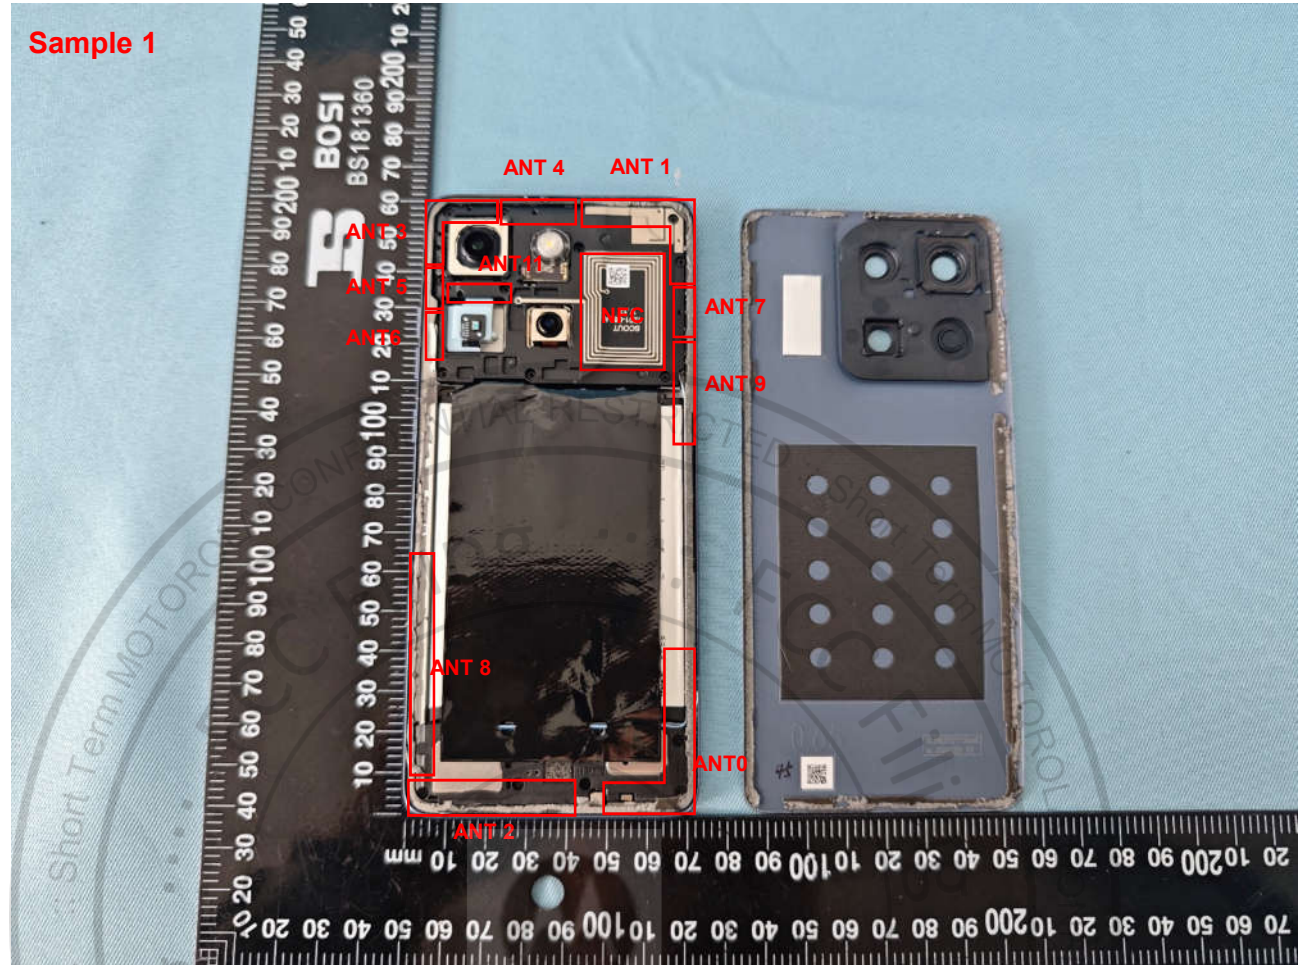

### 3. Internal Photograph of EUT

ANT 3 Bluetooth & WLAN 2.4GHz

ANT 4-WLAN 5GHz

NFC ANT