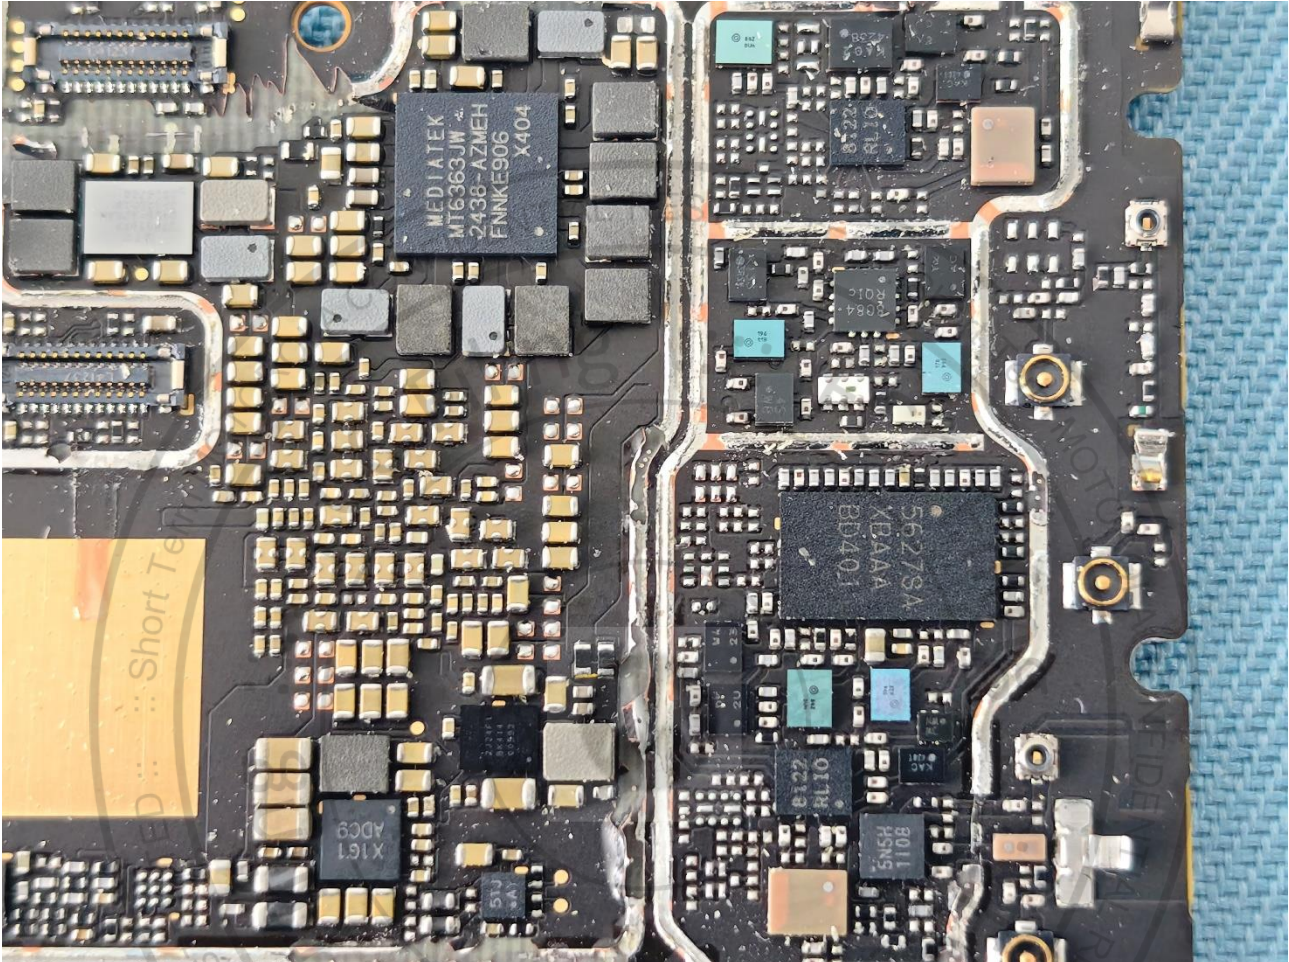

Brand Name: Motorola; Model Name: XT2503-1, XT2505-3