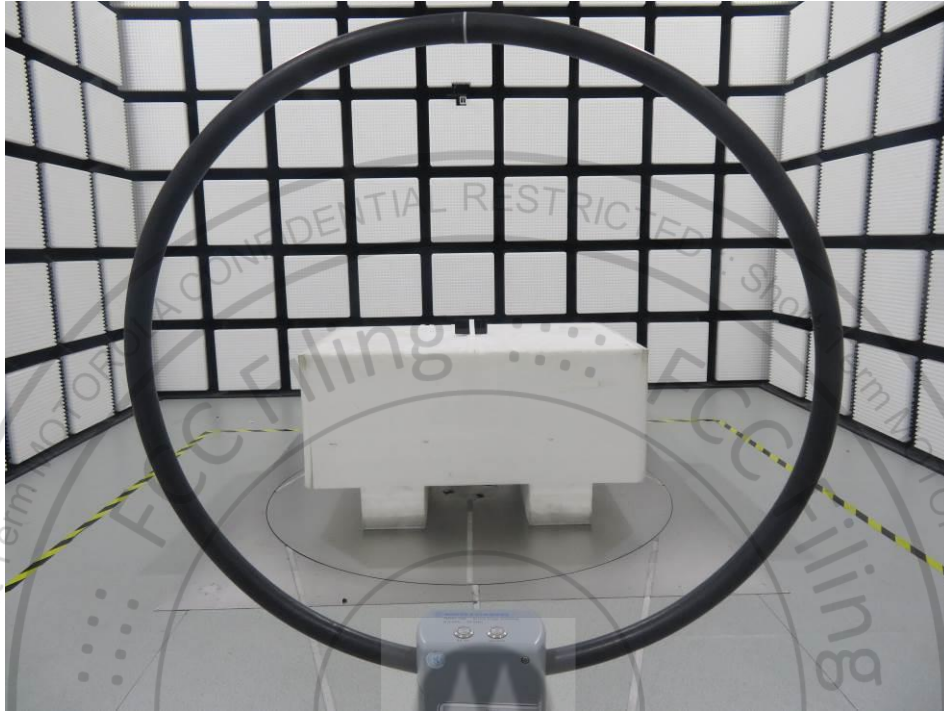

### <AC Conducted Emission>

Remote View

Rear View

<Radiated Emission>

Z Plane

9K~30MHz

30M~1GHz