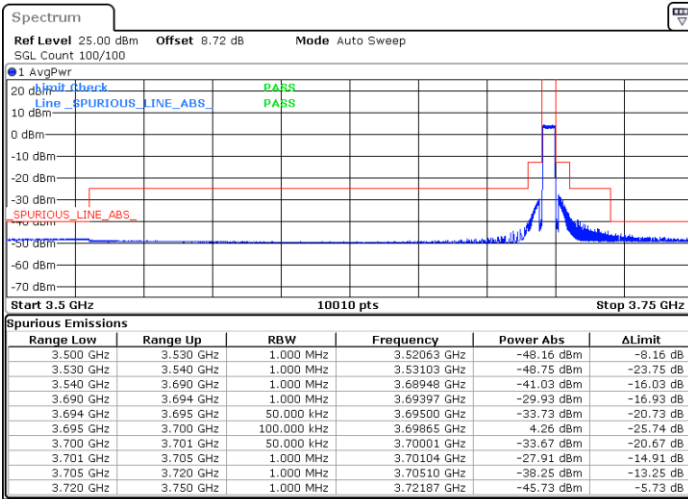

LTE Band 48 / 5MHz

64QAM

Highest Channel / 1RB0

Highest Channel / 1RBmax

Date: 11.SEP.2024 11:13:37

Date: 11.SEP.2024 11:21:25

Highest Channel / FullIRB

N/A

Date: 11.SEP.2024 11:29:10

LTE Band 48 / 5MHz

256QAM

Lowest Channel / 1RB0

Lowest Channel / 1RBmax

Date: 11.SEP.2024 10:48:24

Date: 11.SEP.2024 10:56:22

Lowest Channel / FullIRB