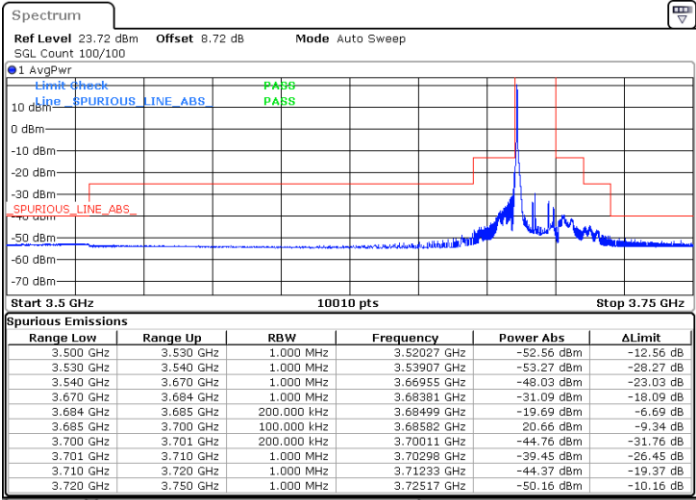

Date: 11.SEP.2024 13:04:28

LTE Band 48 / 15MHz

QPSK

Middle Channel / 1RB0

Middle Channel / 1RBmax

Date: 11.SEP.2024 13:12:12

Date: 11.SEP.2024 13:19:54

Middle Channel / Full

N/A

Date: 11.SEP.2024 13:27:37

LTE Band 48 / 15MHz

QPSK

Highest Channel / 1RB0

Highest Channel / 1RBmax

Date: 11.SEP.2024 13:35:19

Date: 11.SEP.2024 13:43:07

Highest Channel / FullRB

N/A

Date: 11.SEP.2024 18:09:08

LTE Band 48 / 15MHz

16QAM

Lowest Channel / 1RB0

Lowest Channel / 1RBmax

Date: 11.SEP.2024 12:50:52

Date: 11.SEP.2024 12:58:39

Lowest Channel / FullIRB

N/A

Date: 11.SEP.2024 13:06:24

LTE Band 48 / 15MHz

16QAM

Middle Channel / 1RB0

Middle Channel / 1RBmax