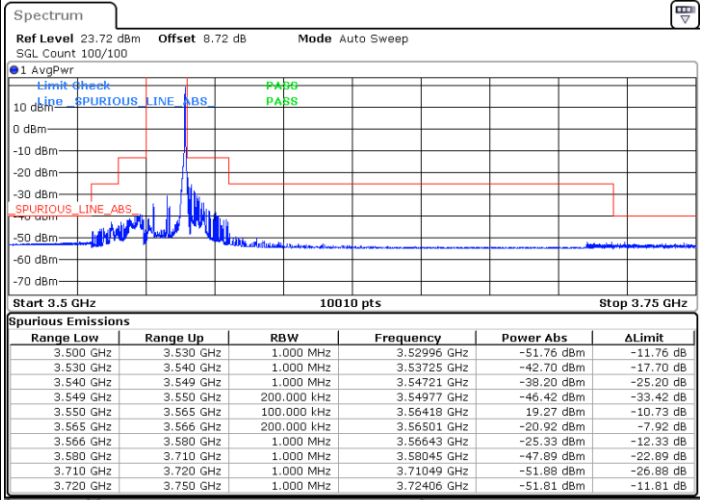

Date: 11.SEP.2024 12:58:39

Lowest Channel / FullIRB

N/A

Date: 11.SEP.2024 13:06:24

LTE Band 48 / 15MHz

16QAM

Middle Channel / 1RB0

Middle Channel / 1RBmax

Date: 11.SEP.2024 13:14:08

Date: 11.SEP.2024 13:21:50

Middle Channel / Full

N/A

Date: 11.SEP.2024 13:29:32

LTE Band 48 / 15MHz

16QAM

Highest Channel / 1RB0

Highest Channel / 1RBmax

Date: 11.SEP.2024 13:37:18

Date: 11.SEP.2024 18:03:42

Highest Channel / FullRB

N/A

Date: 11.SEP.2024 18:10:56

LTE Band 48 / 15MHz

64QAM

Lowest Channel / 1RB0

Lowest Channel / 1RBmax

Date: 11.SEP.2024 12:52:48

Date: 11.SEP.2024 13:00:36

Lowest Channel / FullRB

N/A

Date: 11.SEP.2024 13:08:20

LTE Band 48 / 15MHz