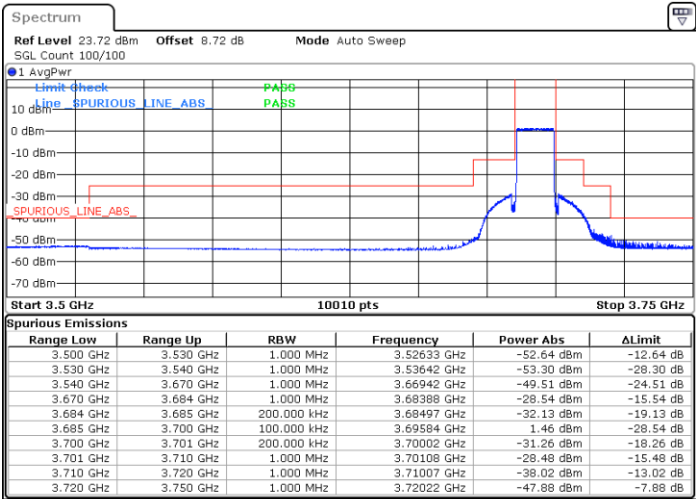

Date: 11.SEP.2024 13:04:28

LTE Band 48 / 15MHz

QPSK

Middle Channel / 1RB0

Middle Channel / 1RBmax

Date: 11.SEP.2024 13:12:12

Date: 11.SEP.2024 13:19:54

Middle Channel / Full

N/A

Date: 11.SEP.2024 13:27:37

LTE Band 48 / 15MHz

QPSK

Highest Channel / 1RB0

Highest Channel / 1RBmax

Date: 11.SEP.2024 13:35:19

Date: 11.SEP.2024 13:43:07

Highest Channel / FullRB

N/A

Date: 11.SEP.2024 18:09:08

LTE Band 48 / 15MHz

16QAM

Lowest Channel / 1RB0

Lowest Channel / 1RBmax

Date: 11.SEP.2024 12:50:52