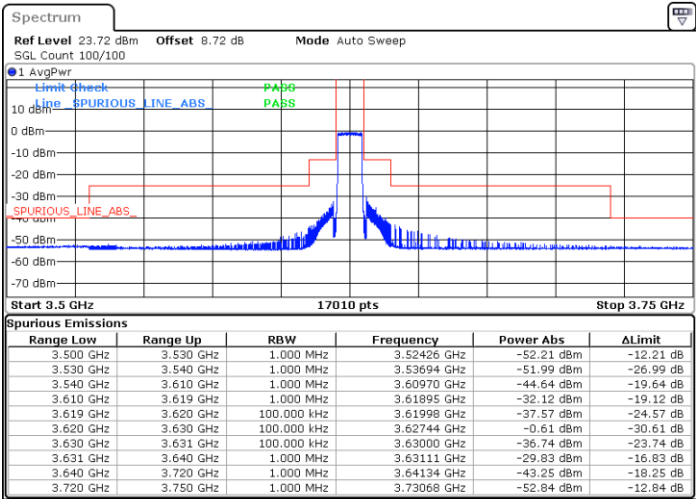

Lowest Channel / 1RBmax

Date: 11.SEP.2024 11:40:09

Date: 11.SEP.2024 11:52:03

Lowest Channel / FullIRB

N/A

Date: 11.SEP.2024 11:59:48

LTE Band 48 / 10MHz

256QAM

Middle Channel / 1RB0

Middle Channel / 1RBmax

Date: 11.SEP.2024 12:07:30

Date: 11.SEP.2024 12:15:12

Middle Channel / Full

N/A

Date: 11.SEP.2024 12:22:54

LTE Band 48 / 10MHz

256QAM

Highest Channel / 1RB0

Highest Channel / 1RBmax

Date: 11.SEP.2024 12:30:41

Date: 11.SEP.2024 12:38:29

Highest Channel / FullIRB

N/A

Date: 11.SEP.2024 12:46:13