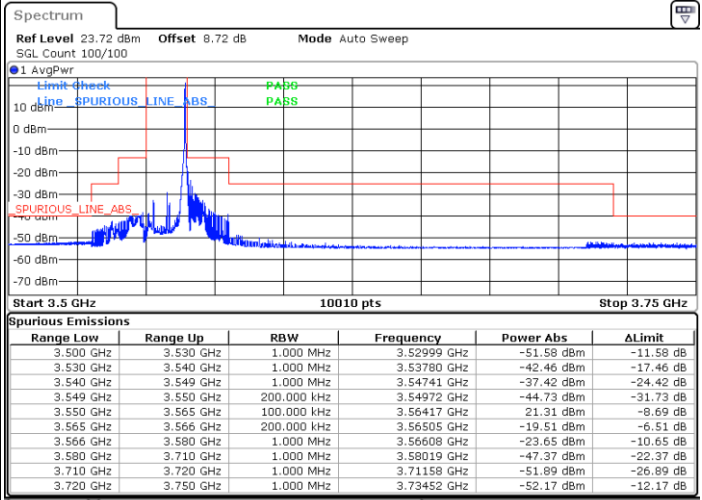

256QAM

Highest Channel / 1RB0

Highest Channel / 1RBmax

Date: 11.SEP.2024 12:30:41

Date: 11.SEP.2024 12:38:29

Highest Channel / FullIRB

N/A

Date: 11.SEP.2024 12:46:13

LTE Band 48 / 15MHz

QPSK

Lowest Channel / 1RB0

Lowest Channel / 1RBmax

Date: 11.SEP.2024 12:48:53

Date: 11.SEP.2024 12:56:40

Lowest Channel / FullIRB

N/A

Date: 11.SEP.2024 13:04:28

LTE Band 48 / 15MHz

QPSK

Middle Channel / 1RB0

Middle Channel / 1RBmax

Date: 11.SEP.2024 13:12:12

Date: 11.SEP.2024 13:19:54

Middle Channel / Full