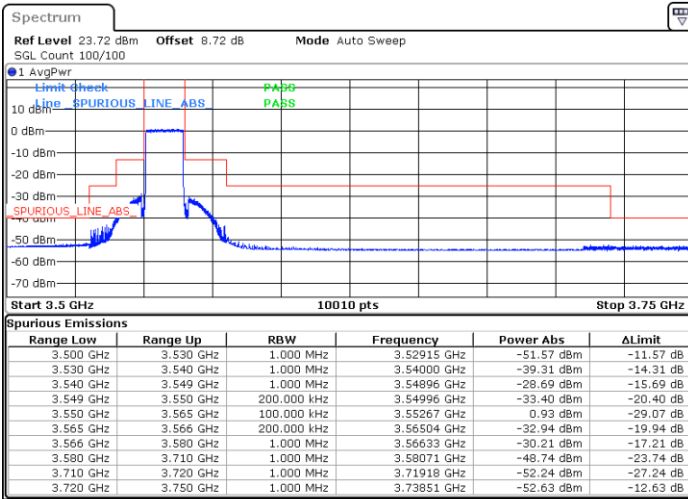

N/A

Date: 11.SEP.2024 13:27:37

LTE Band 48 / 15MHz

QPSK

Highest Channel / 1RB0

Highest Channel / 1RBmax

Date: 11.SEP.2024 13:35:19

Date: 11.SEP.2024 13:43:07

Highest Channel / FullRB

N/A

Date: 11.SEP.2024 18:09:08

LTE Band 48 / 15MHz

16QAM

Lowest Channel / 1RB0

Lowest Channel / 1RBmax

Date: 11.SEP.2024 12:50:52

Date: 11.SEP.2024 12:58:39

Lowest Channel / FullIRB

N/A

Date: 11.SEP.2024 13:06:24

LTE Band 48 / 15MHz

16QAM

Middle Channel / 1RB0

Middle Channel / 1RBmax