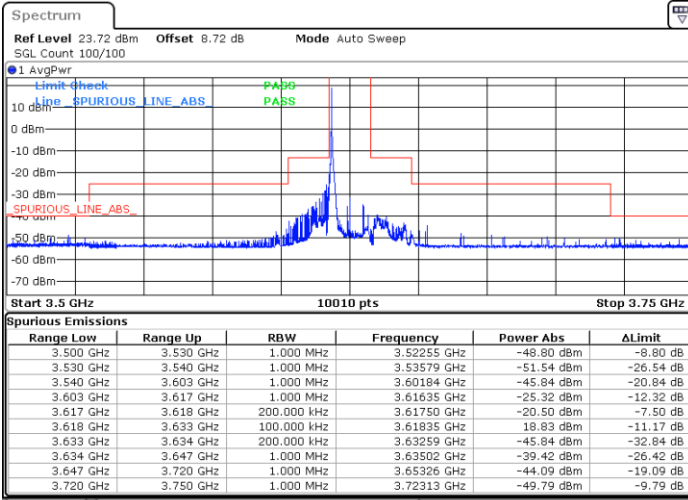

Highest Channel / 1RBmax

Date: 11.SEP.2024 13:37:18

Date: 11.SEP.2024 18:03:42

Highest Channel / FullRB

N/A

Date: 11.SEP.2024 18:10:56

LTE Band 48 / 15MHz

64QAM

Lowest Channel / 1RB0

Lowest Channel / 1RBmax

Date: 11.SEP.2024 12:52:48

Date: 11.SEP.2024 13:00:36

Lowest Channel / FullRB

N/A

Date: 11.SEP.2024 13:08:20

LTE Band 48 / 15MHz

64QAM

Middle Channel / 1RB0

Middle Channel / 1RBmax

Date: 11.SEP.2024 13:16:03

Date: 11.SEP.2024 13:23:45

Middle Channel / Full

N/A

Date: 11.SEP.2024 13:31:28

LTE Band 48 / 15MHz

64QAM

Highest Channel / 1RB0

Highest Channel / 1RBmax

Date: 11.SEP.2024 13:39:15

Date: 11.SEP.2024 18:05:31

Highest Channel / FullIRB

N/A