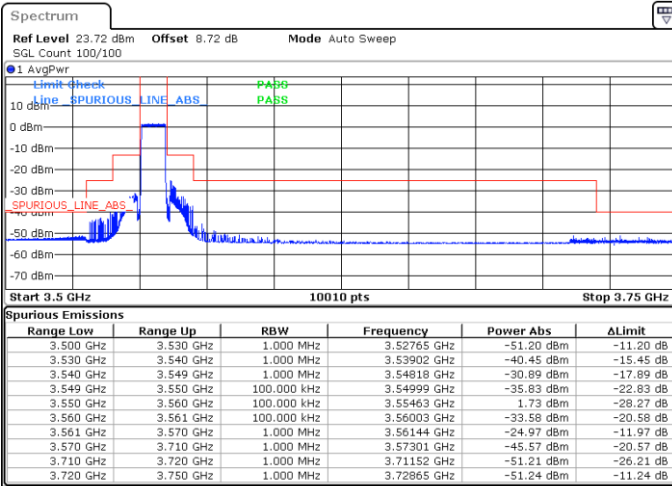

Date: 11.SEP.2024 12:19:03

LTE Band 48 / 10MHz

16QAM

Highest Channel / 1RB0

Highest Channel / 1RBmax

Date: 11.SEP.2024 12:26:49

Date: 11.SEP.2024 12:34:36

Highest Channel / FullIRB

N/A

Date: 11.SEP.2024 12:42:21

LTE Band 48 / 10MHz

64QAM

Lowest Channel / 1RB0

Lowest Channel / 1RBmax

Date: 11.SEP.2024 11:38:13

Date: 11.SEP.2024 11:50:06

Lowest Channel / FullRB

N/A

Date: 11.SEP.2024 11:57:51

LTE Band 48 / 10MHz

64QAM

Middle Channel / 1RB0

Middle Channel / 1RBmax

Date: 11.SEP.2024 12:05:35

Date: 11.SEP.2024 12:13:17

Middle Channel / Full

N/A

Date: 11.SEP.2024 12:20:59

LTE Band 48 / 10MHz

64QAM

Highest Channel / 1RB0

Highest Channel / 1RBmax