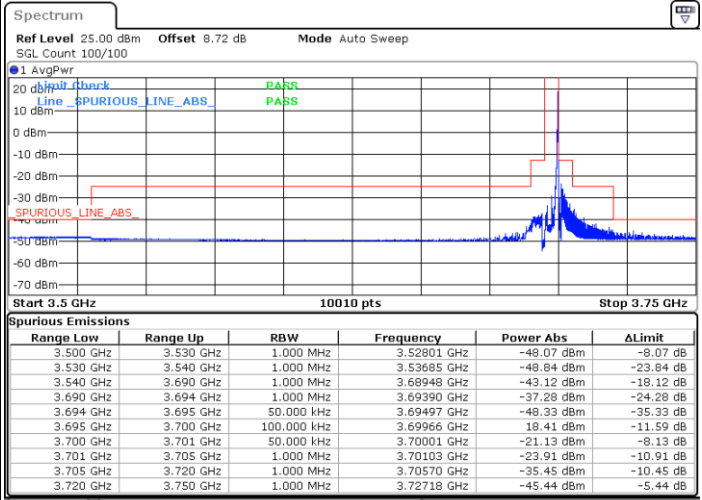

LTE Band 48 / 5MHz

64QAM

Highest Channel / 1RB0

Highest Channel / 1RBmax

Date: 11.SEP.2024 11:13:37

Date: 11.SEP.2024 11:21:25

Highest Channel / FullIRB

N/A

Date: 11.SEP.2024 11:29:10

LTE Band 48 / 5MHz

256QAM

Lowest Channel / 1RB0

Lowest Channel / 1RBmax

Date: 11.SEP.2024 10:48:24

Date: 11.SEP.2024 10:56:22

Lowest Channel / FullIRB