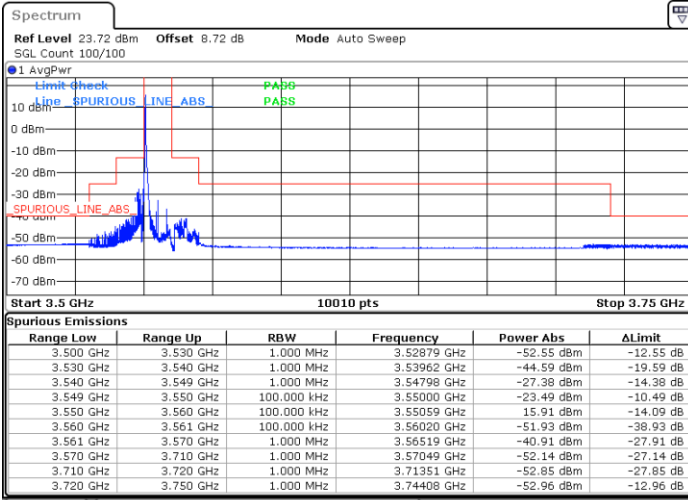

Date: 11.SEP.2024 12:13:17

Middle Channel / Full

N/A

Date: 11.SEP.2024 12:20:59

LTE Band 48 / 10MHz

64QAM

Highest Channel / 1RB0

Highest Channel / 1RBmax

Date: 11.SEP.2024 12:28:45

Date: 11.SEP.2024 12:36:32

Highest Channel / FullIRB

N/A

Date: 11.SEP.2024 12:44:17

LTE Band 48 / 10MHz

256QAM

Lowest Channel / 1RB0

Lowest Channel / 1RBmax

Date: 11.SEP.2024 11:40:09

Date: 11.SEP.2024 11:52:03

Lowest Channel / FullIRB

N/A

Date: 11.SEP.2024 11:59:48

LTE Band 48 / 10MHz

256QAM

Middle Channel / 1RB0

Middle Channel / 1RBmax

Date: 11.SEP.2024 12:07:30

Date: 11.SEP.2024 12:15:12

Middle Channel / Full

N/A

Date: 11.SEP.2024 12:22:54

LTE Band 48 / 10MHz