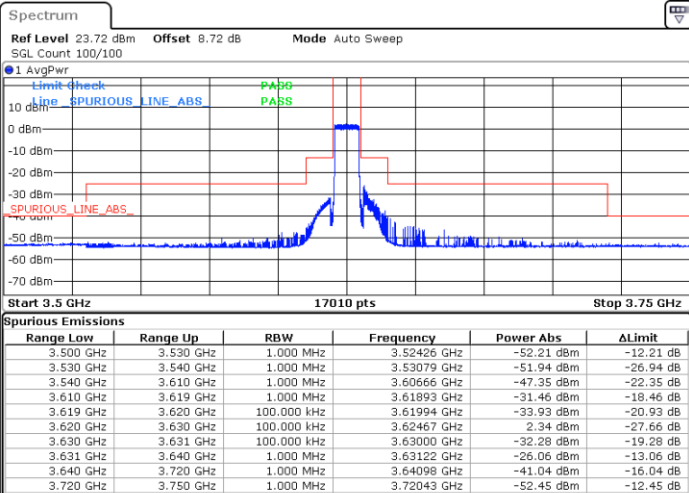

N/A

Date: 11.SEP.2024 12:42:21

LTE Band 48 / 10MHz

64QAM

Lowest Channel / 1RB0

Lowest Channel / 1RBmax

Date: 11.SEP.2024 11:38:13

Date: 11.SEP.2024 11:50:06

Lowest Channel / FullRB

N/A

Date: 11.SEP.2024 11:57:51

LTE Band 48 / 10MHz

64QAM

Middle Channel / 1RB0

Middle Channel / 1RBmax

Date: 11.SEP.2024 12:05:35

Date: 11.SEP.2024 12:13:17

Middle Channel / Full

N/A

Date: 11.SEP.2024 12:20:59

LTE Band 48 / 10MHz

64QAM

Highest Channel / 1RB0

Highest Channel / 1RBmax

Date: 11.SEP.2024 12:28:45

Date: 11.SEP.2024 12:36:32

Highest Channel / FullIRB

N/A

Date: 11.SEP.2024 12:44:17

LTE Band 48 / 10MHz

256QAM

Lowest Channel / 1RB0