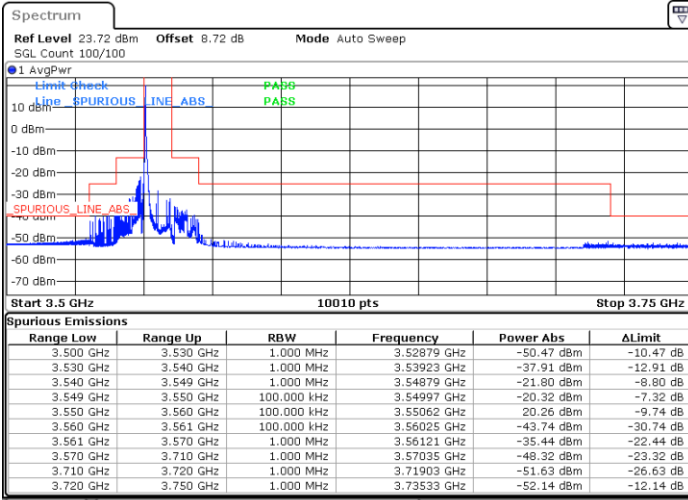

Middle Channel / 1RBmax

Date: 11.SEP.2024 12:01:44

Date: 11.SEP.2024 12:09:26

Middle Channel / Full

N/A

Date: 11.SEP.2024 12:17:08

LTE Band 48 / 10MHz

QPSK

Highest Channel / 1RB0

Highest Channel / 1RBmax

Date: 11.SEP.2024 12:24:50

Date: 11.SEP.2024 12:32:37

Highest Channel / FullIRB

N/A

Date: 11.SEP.2024 12:40:25

LTE Band 48 / 10MHz

16QAM

Lowest Channel / 1RB0

Lowest Channel / 1RBmax

Date: 11.SEP.2024 11:36:17

Date: 11.SEP.2024 11:48:10

Lowest Channel / FullIRB

N/A

Date: 11.SEP.2024 11:55:55