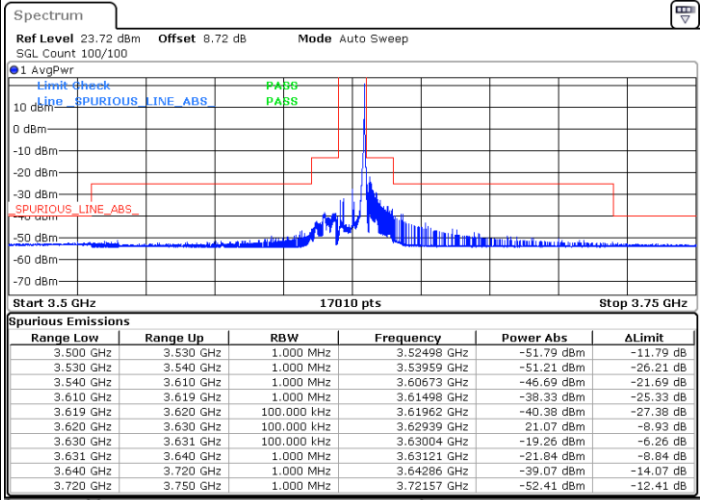

Date: 11.SEP.2024 11:23:22

Highest Channel / FullIRB

N/A

Date: 11.SEP.2024 11:31:06

LTE Band 48 / 10MHz

QPSK

Lowest Channel / 1RB0

Lowest Channel / 1RBmax

Date: 11.SEP.2024 11:34:18

Date: 11.SEP.2024 11:46:11

Lowest Channel / FullIRB

N/A

Date: 11.SEP.2024 11:53:59

LTE Band 48 / 10MHz

QPSK

Middle Channel / 1RB0

Middle Channel / 1RBmax

Date: 11.SEP.2024 12:01:44

Date: 11.SEP.2024 12:09:26

Middle Channel / Full

N/A

Date: 11.SEP.2024 12:17:08

LTE Band 48 / 10MHz

QPSK

Highest Channel / 1RB0

Highest Channel / 1RBmax

Date: 11.SEP.2024 12:24:50

Date: 11.SEP.2024 12:32:37

Highest Channel / FullIRB

N/A

Date: 11.SEP.2024 12:40:25

LTE Band 48 / 10MHz