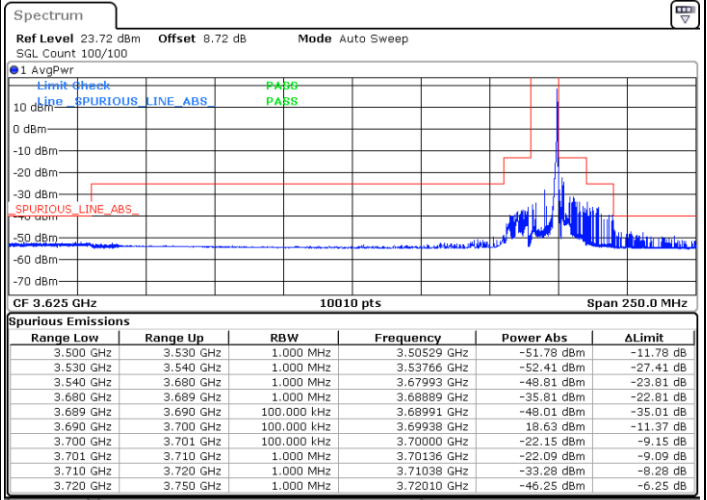

Lowest Channel / FullRB

N/A

Date: 11.SEP.2024 11:57:51

LTE Band 48 / 10MHz

64QAM

Middle Channel / 1RB0

Middle Channel / 1RBmax

Date: 11.SEP.2024 12:05:35

Date: 11.SEP.2024 12:13:17

Middle Channel / Full

N/A

Date: 11.SEP.2024 12:20:59

LTE Band 48 / 10MHz

64QAM

Highest Channel / 1RB0

Highest Channel / 1RBmax

Date: 11.SEP.2024 12:28:45

Date: 11.SEP.2024 12:36:32

Highest Channel / FullIRB

N/A

Date: 11.SEP.2024 12:44:17

LTE Band 48 / 10MHz

256QAM

Lowest Channel / 1RB0

Lowest Channel / 1RBmax

Date: 11.SEP.2024 11:40:09

Date: 11.SEP.2024 11:52:03

Lowest Channel / FullIRB

N/A

Date: 11.SEP.2024 11:59:48

LTE Band 48 / 10MHz

256QAM