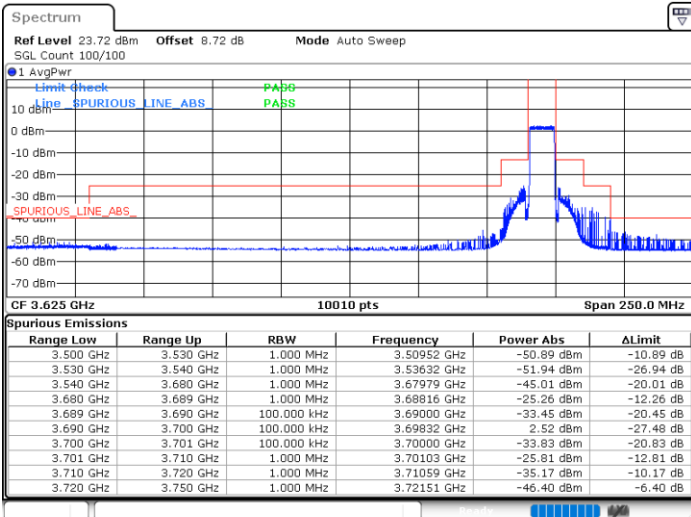

LTE Band 48 / 10MHz

16QAM

Middle Channel / 1RB0

Middle Channel / 1RBmax

Date: 11.SEP.2024 12:03:39

Date: 11.SEP.2024 12:11:21

Middle Channel / Full

N/A

Date: 11.SEP.2024 12:19:03

LTE Band 48 / 10MHz

16QAM

Highest Channel / 1RB0

Highest Channel / 1RBmax

Date: 11.SEP.2024 12:26:49

Date: 11.SEP.2024 12:34:36

Highest Channel / FullIRB

N/A

Date: 11.SEP.2024 12:42:21

LTE Band 48 / 10MHz

64QAM

Lowest Channel / 1RB0

Lowest Channel / 1RBmax

Date: 11.SEP.2024 11:38:13

Date: 11.SEP.2024 11:50:06