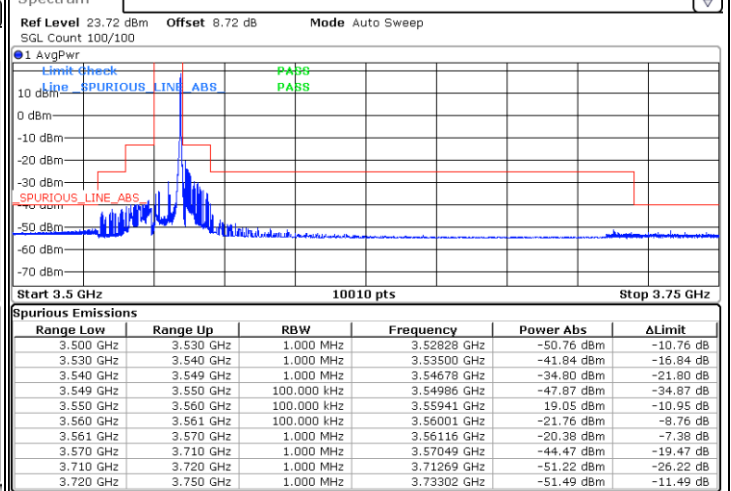

Date: 11.SEP.2024 12:19:03

LTE Band 48 / 10MHz

16QAM

Highest Channel / 1RB0

Highest Channel / 1RBmax

Date: 11.SEP.2024 12:26:49

Date: 11.SEP.2024 12:34:36

Highest Channel / FullIRB

N/A

Date: 11.SEP.2024 12:42:21

LTE Band 48 / 10MHz

64QAM

Lowest Channel / 1RB0

Lowest Channel / 1RBmax

Date: 11.SEP.2024 11:38:13

Date: 11.SEP.2024 11:50:06

Lowest Channel / FullRB

N/A

Date: 11.SEP.2024 11:57:51

LTE Band 48 / 10MHz

64QAM

Middle Channel / 1RB0

Middle Channel / 1RBmax

Date: 11.SEP.2024 12:05:35

Date: 11.SEP.2024 12:13:17

Middle Channel / Full

N/A

Date: 11.SEP.2024 12:20:59

LTE Band 48 / 10MHz

64QAM

Highest Channel / 1RB0

Highest Channel / 1RBmax