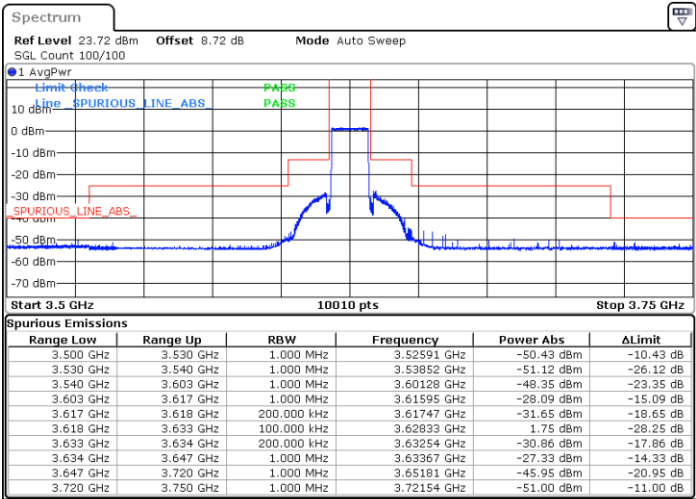

LTE Band 48 / 15MHz

QPSK

Lowest Channel / 1RB0

Lowest Channel / 1RBmax

Date: 11.SEP.2024 12:48:53

Date: 11.SEP.2024 12:56:40

Lowest Channel / FullIRB

N/A

Date: 11.SEP.2024 13:04:28

LTE Band 48 / 15MHz

QPSK

Middle Channel / 1RB0

Middle Channel / 1RBmax

Date: 11.SEP.2024 13:12:12

Date: 11.SEP.2024 13:19:54

Middle Channel / Full

N/A

Date: 11.SEP.2024 13:27:37

LTE Band 48 / 15MHz

QPSK

Highest Channel / 1RB0

Highest Channel / 1RBmax

Date: 11.SEP.2024 13:35:19

Date: 11.SEP.2024 13:43:07