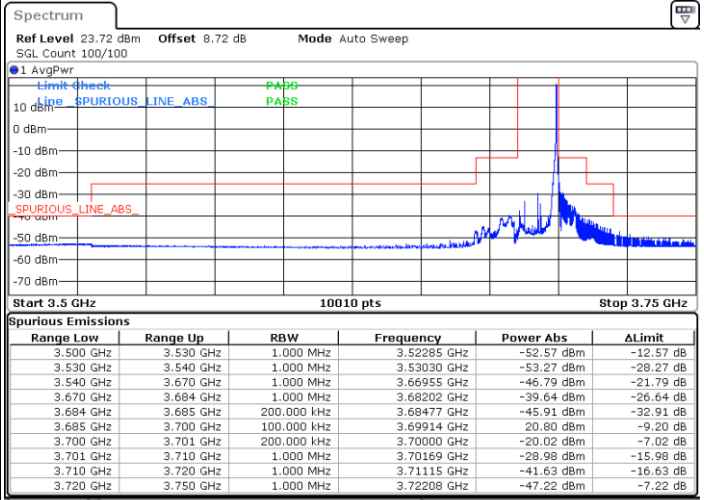

LTE Band 48 / 15MHz

QPSK

Lowest Channel / 1RB0

Lowest Channel / 1RBmax

Date: 11.SEP.2024 12:48:53

Date: 11.SEP.2024 12:56:40

Lowest Channel / FullIRB

N/A

Date: 11.SEP.2024 13:04:28

LTE Band 48 / 15MHz

QPSK

Middle Channel / 1RB0

Middle Channel / 1RBmax

Date: 11.SEP.2024 13:12:12

Date: 11.SEP.2024 13:19:54

Middle Channel / Full

N/A

Date: 11.SEP.2024 13:27:37

LTE Band 48 / 15MHz

QPSK

Highest Channel / 1RB0

Highest Channel / 1RBmax

Date: 11.SEP.2024 13:35:19

Date: 11.SEP.2024 13:43:07

Highest Channel / FullRB

N/A

Date: 11.SEP.2024 18:09:08

LTE Band 48 / 15MHz

16QAM

Lowest Channel / 1RB0

Lowest Channel / 1RBmax

Date: 11.SEP.2024 12:50:52