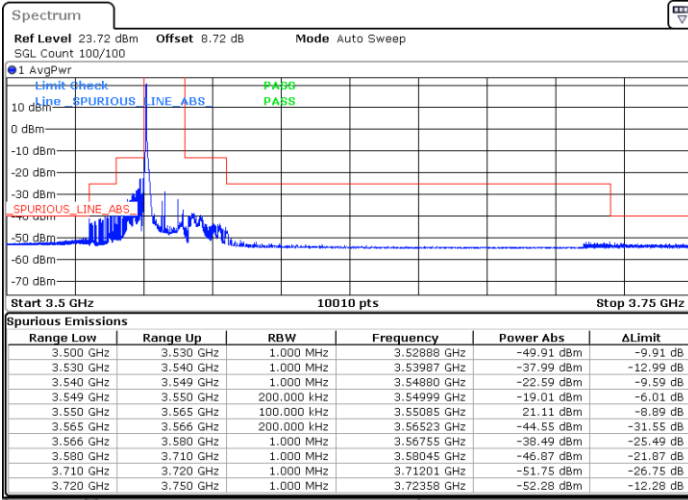

Lowest Channel / 1RBmax

Date: 11.SEP.2024 11:40:09

Date: 11.SEP.2024 11:52:03

Lowest Channel / FullIRB

N/A

Date: 11.SEP.2024 11:59:48

LTE Band 48 / 10MHz

256QAM

Middle Channel / 1RB0

Middle Channel / 1RBmax

Date: 11.SEP.2024 12:07:30

Date: 11.SEP.2024 12:15:12

Middle Channel / Full

N/A

Date: 11.SEP.2024 12:22:54

LTE Band 48 / 10MHz

256QAM

Highest Channel / 1RB0

Highest Channel / 1RBmax

Date: 11.SEP.2024 12:30:41

Date: 11.SEP.2024 12:38:29

Highest Channel / FullIRB

N/A

Date: 11.SEP.2024 12:46:13

LTE Band 48 / 15MHz

QPSK

Lowest Channel / 1RB0

Lowest Channel / 1RBmax

Date: 11.SEP.2024 12:48:53

Date: 11.SEP.2024 12:56:40

Lowest Channel / FullIRB

N/A