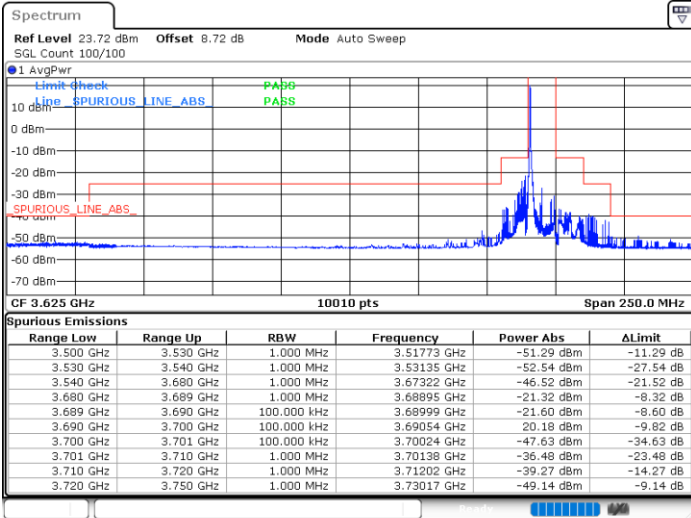

LTE Band 48 / 10MHz

16QAM

Middle Channel / 1RB0

Middle Channel / 1RBmax

Date: 11.SEP.2024 12:03:39

Date: 11.SEP.2024 12:11:21

Middle Channel / Full

N/A

Date: 11.SEP.2024 12:19:03

LTE Band 48 / 10MHz

16QAM

Highest Channel / 1RB0

Highest Channel / 1RBmax

Date: 11.SEP.2024 12:26:49

Date: 11.SEP.2024 12:34:36

Highest Channel / FullIRB

N/A

Date: 11.SEP.2024 12:42:21

LTE Band 48 / 10MHz

64QAM

Lowest Channel / 1RB0

Lowest Channel / 1RBmax

Date: 11.SEP.2024 11:38:13

Date: 11.SEP.2024 11:50:06