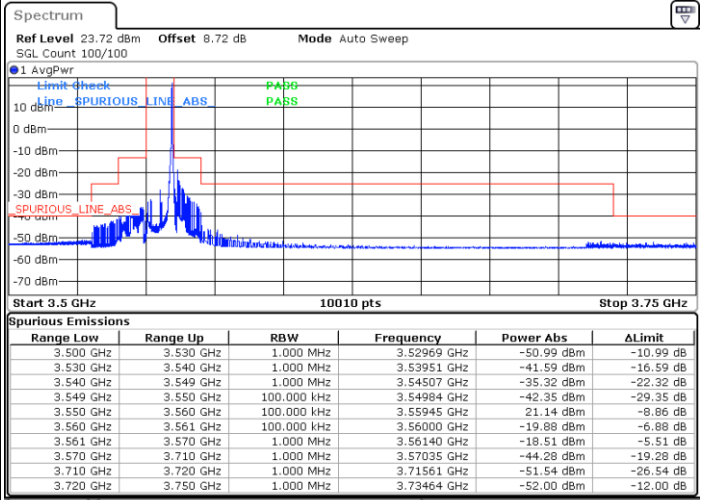

Middle Channel / Full

N/A

Date: 11.SEP.2024 11:07:46

LTE Band 48 / 5MHz

256QAM

Highest Channel / 1RB0

Highest Channel / 1RBmax

Date: 11.SEP.2024 11:15:34

Date: 11.SEP.2024 11:23:22

Highest Channel / FullIRB

N/A

Date: 11.SEP.2024 11:31:06

LTE Band 48 / 10MHz

QPSK

Lowest Channel / 1RB0

Lowest Channel / 1RBmax

Date: 11.SEP.2024 11:34:18

Date: 11.SEP.2024 11:46:11

Lowest Channel / FullIRB

N/A

Date: 11.SEP.2024 11:53:59

LTE Band 48 / 10MHz

QPSK

Middle Channel / 1RB0