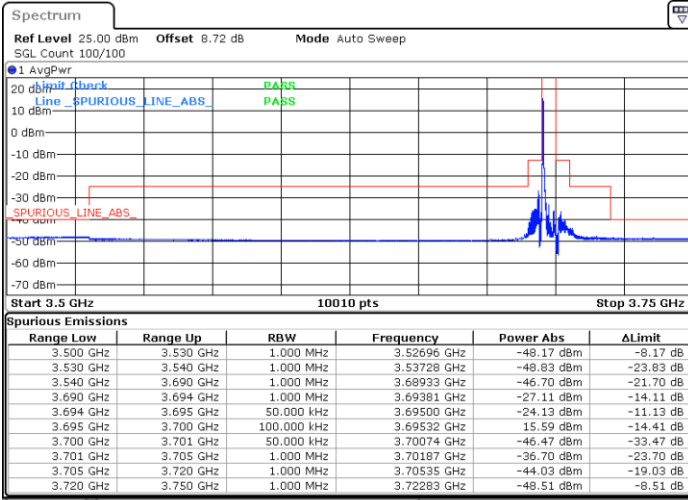

Middle Channel / Full

N/A

Date: 11.SEP.2024 11:07:46

LTE Band 48 / 5MHz

256QAM

Highest Channel / 1RB0

Highest Channel / 1RBmax

Date: 11.SEP.2024 11:15:34

Date: 11.SEP.2024 11:23:22

Highest Channel / FullIRB

N/A

Date: 11.SEP.2024 11:31:06

LTE Band 48 / 10MHz

QPSK

Lowest Channel / 1RB0

Lowest Channel / 1RBmax