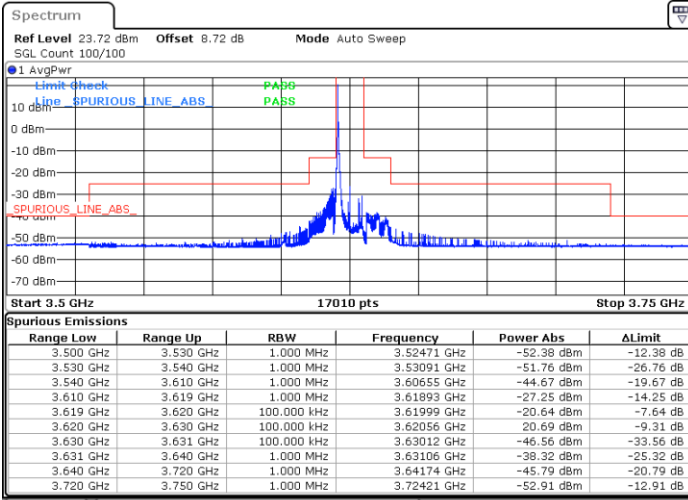

Highest Channel / 1RB0

Highest Channel / 1RBmax

Date: 11.SEP.2024 12:24:50

Date: 11.SEP.2024 12:32:37

Highest Channel / FullIRB

N/A

Date: 11.SEP.2024 12:40:25

LTE Band 48 / 10MHz

16QAM

Lowest Channel / 1RB0

Lowest Channel / 1RBmax

Date: 11.SEP.2024 11:36:17

Date: 11.SEP.2024 11:48:10

Lowest Channel / FullIRB

N/A

Date: 11.SEP.2024 11:55:55

LTE Band 48 / 10MHz

16QAM

Middle Channel / 1RB0

Middle Channel / 1RBmax

Date: 11.SEP.2024 12:03:39

Date: 11.SEP.2024 12:11:21

Middle Channel / Full

N/A

Date: 11.SEP.2024 12:19:03

LTE Band 48 / 10MHz

16QAM

Highest Channel / 1RB0

Highest Channel / 1RBmax

Date: 11.SEP.2024 12:26:49

Date: 11.SEP.2024 12:34:36

Highest Channel / FullIRB