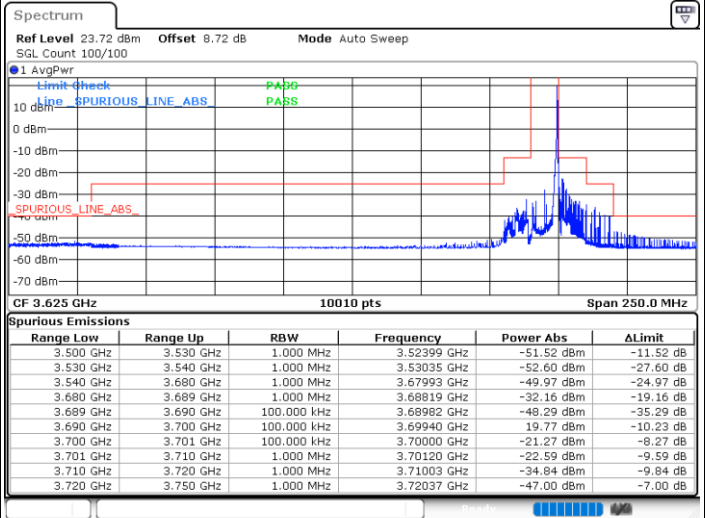

LTE Band 48 / 10MHz

16QAM

Middle Channel / 1RB0

Middle Channel / 1RBmax

Date: 11.SEP.2024 12:03:39

Date: 11.SEP.2024 12:11:21

Middle Channel / Full

N/A

Date: 11.SEP.2024 12:19:03

LTE Band 48 / 10MHz

16QAM

Highest Channel / 1RB0

Highest Channel / 1RBmax

Date: 11.SEP.2024 12:26:49

Date: 11.SEP.2024 12:34:36

Highest Channel / FullIRB

N/A

Date: 11.SEP.2024 12:42:21

LTE Band 48 / 10MHz

64QAM

Lowest Channel / 1RB0

Lowest Channel / 1RBmax

Date: 11.SEP.2024 11:38:13

Date: 11.SEP.2024 11:50:06