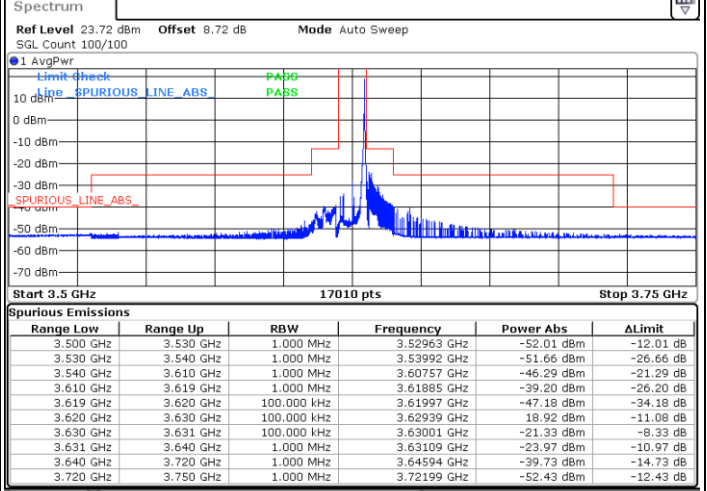

N/A

Date: 11.SEP.2024 12:42:21

LTE Band 48 / 10MHz

64QAM

Lowest Channel / 1RB0

Lowest Channel / 1RBmax

Date: 11.SEP.2024 11:38:13

Date: 11.SEP.2024 11:50:06

Lowest Channel / FullRB

N/A

Date: 11.SEP.2024 11:57:51

LTE Band 48 / 10MHz

64QAM

Middle Channel / 1RB0

Middle Channel / 1RBmax

Date: 11.SEP.2024 12:05:35

Date: 11.SEP.2024 12:13:17

Middle Channel / Full

N/A

Date: 11.SEP.2024 12:20:59

LTE Band 48 / 10MHz

64QAM

Highest Channel / 1RB0

Highest Channel / 1RBmax

Date: 11.SEP.2024 12:28:45

Date: 11.SEP.2024 12:36:32

Highest Channel / FullIRB

N/A

Date: 11.SEP.2024 12:44:17

LTE Band 48 / 10MHz

256QAM

Lowest Channel / 1RB0