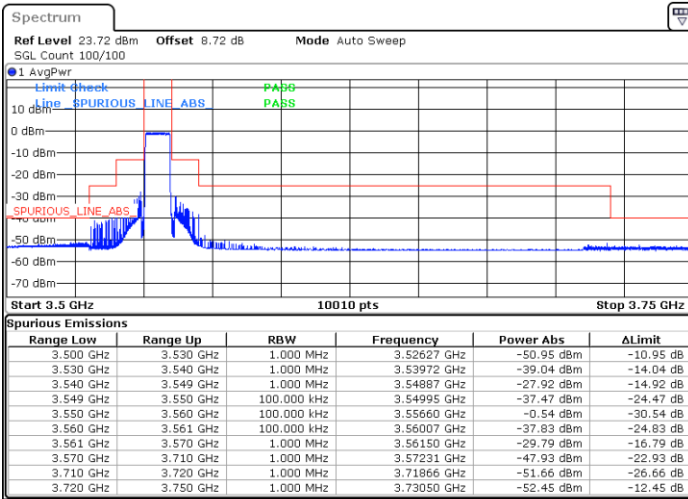

Date: 11.SEP.2024 12:28:45

Date: 11.SEP.2024 12:36:32

Highest Channel / FullIRB

N/A

Date: 11.SEP.2024 12:44:17

LTE Band 48 / 10MHz

256QAM

Lowest Channel / 1RB0

Lowest Channel / 1RBmax

Date: 11.SEP.2024 11:40:09

Date: 11.SEP.2024 11:52:03

Lowest Channel / FullIRB

N/A

Date: 11.SEP.2024 11:59:48

LTE Band 48 / 10MHz

256QAM

Middle Channel / 1RB0

Middle Channel / 1RBmax

Date: 11.SEP.2024 12:07:30

Date: 11.SEP.2024 12:15:12

Middle Channel / Full

N/A

Date: 11.SEP.2024 12:22:54

LTE Band 48 / 10MHz