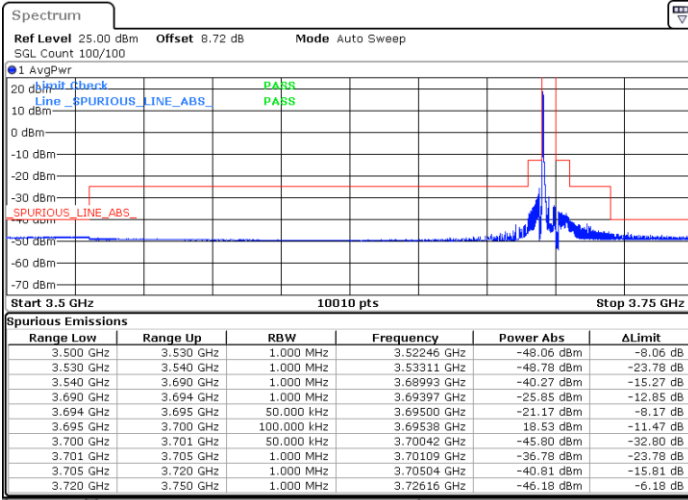

LTE Band 48 / 5MHz

64QAM

Highest Channel / 1RB0

Highest Channel / 1RBmax

Date: 11.SEP.2024 11:13:37

Date: 11.SEP.2024 11:21:25

Highest Channel / FullIRB

N/A

Date: 11.SEP.2024 11:29:10

LTE Band 48 / 5MHz

256QAM

Lowest Channel / 1RB0

Lowest Channel / 1RBmax

Date: 11.SEP.2024 10:48:24

Date: 11.SEP.2024 10:56:22

Lowest Channel / FullIRB