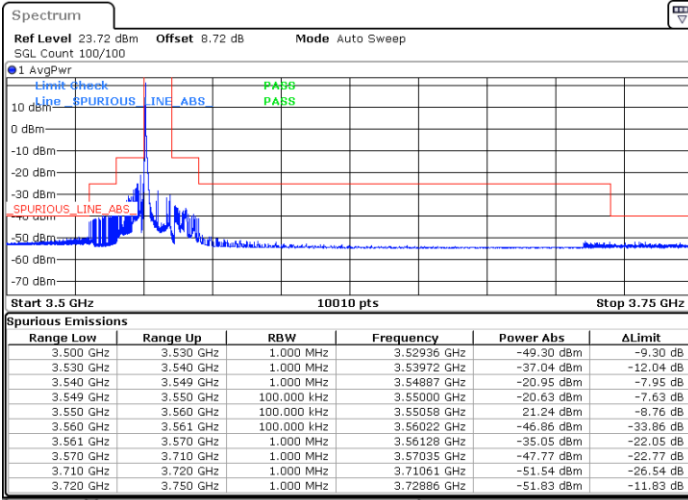

Middle Channel / Full

N/A

Date: 11.SEP.2024 11:07:46

LTE Band 48 / 5MHz

256QAM

Highest Channel / 1RB0

Highest Channel / 1RBmax

Date: 11.SEP.2024 11:15:34

Date: 11.SEP.2024 11:23:22

Highest Channel / FullIRB

N/A

Date: 11.SEP.2024 11:31:06

LTE Band 48 / 10MHz

QPSK

Lowest Channel / 1RB0

Lowest Channel / 1RBmax

Date: 11.SEP.2024 11:34:18

Date: 11.SEP.2024 11:46:11

Lowest Channel / FullIRB

N/A

Date: 11.SEP.2024 11:53:59

LTE Band 48 / 10MHz

QPSK

Middle Channel / 1RB0