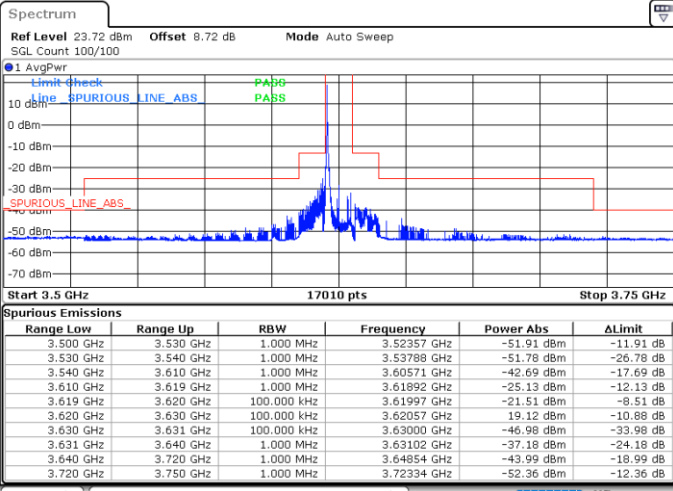

N/A

Date: 11.SEP.2024 12:42:21

LTE Band 48 / 10MHz

64QAM

Lowest Channel / 1RB0

Lowest Channel / 1RBmax

Date: 11.SEP.2024 11:38:13

Date: 11.SEP.2024 11:50:06

Lowest Channel / FullRB

N/A

Date: 11.SEP.2024 11:57:51

LTE Band 48 / 10MHz

64QAM

Middle Channel / 1RB0

Middle Channel / 1RBmax

Date: 11.SEP.2024 12:05:35

Date: 11.SEP.2024 12:13:17

Middle Channel / Full

N/A

Date: 11.SEP.2024 12:20:59

LTE Band 48 / 10MHz

64QAM

Highest Channel / 1RB0

Highest Channel / 1RBmax