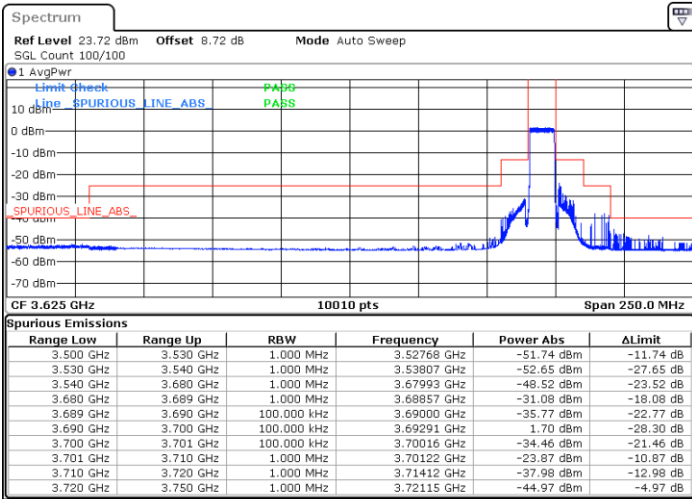

Lowest Channel / FullRB

N/A

Date: 11.SEP.2024 11:57:51

LTE Band 48 / 10MHz

64QAM

Middle Channel / 1RB0

Middle Channel / 1RBmax

Date: 11.SEP.2024 12:05:35

Date: 11.SEP.2024 12:13:17

Middle Channel / Full

N/A

Date: 11.SEP.2024 12:20:59

LTE Band 48 / 10MHz

64QAM

Highest Channel / 1RB0

Highest Channel / 1RBmax

Date: 11.SEP.2024 12:28:45

Date: 11.SEP.2024 12:36:32

Highest Channel / FullIRB

N/A

Date: 11.SEP.2024 12:44:17

LTE Band 48 / 10MHz

256QAM

Lowest Channel / 1RB0

Lowest Channel / 1RBmax

Date: 11.SEP.2024 11:40:09

Date: 11.SEP.2024 11:52:03

Lowest Channel / FullIRB

N/A

Date: 11.SEP.2024 11:59:48

LTE Band 48 / 10MHz

256QAM