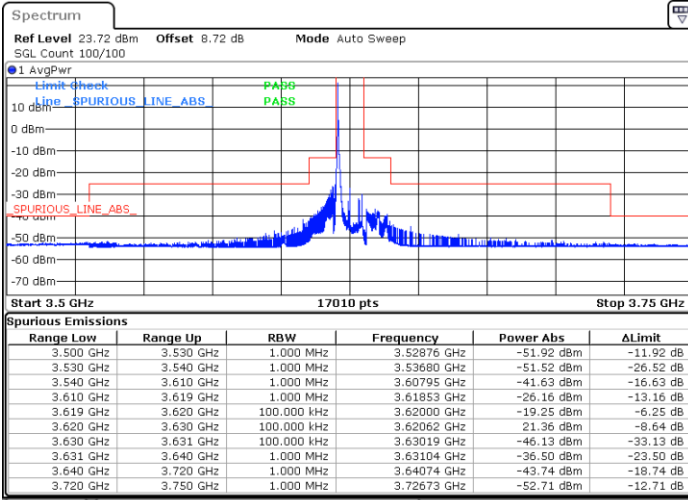

Date: 11.SEP.2024 11:23:22

Highest Channel / FullIRB

N/A

Date: 11.SEP.2024 11:31:06

LTE Band 48 / 10MHz

QPSK

Lowest Channel / 1RB0

Lowest Channel / 1RBmax

Date: 11.SEP.2024 11:34:18

Date: 11.SEP.2024 11:46:11

Lowest Channel / FullIRB

N/A

Date: 11.SEP.2024 11:53:59

LTE Band 48 / 10MHz

QPSK

Middle Channel / 1RB0

Middle Channel / 1RBmax

Date: 11.SEP.2024 12:01:44

Date: 11.SEP.2024 12:09:26

Middle Channel / Full

N/A

Date: 11.SEP.2024 12:17:08

LTE Band 48 / 10MHz

QPSK

Highest Channel / 1RB0

Highest Channel / 1RBmax

Date: 11.SEP.2024 12:24:50

Date: 11.SEP.2024 12:32:37

Highest Channel / FullIRB

N/A

Date: 11.SEP.2024 12:40:25

LTE Band 48 / 10MHz