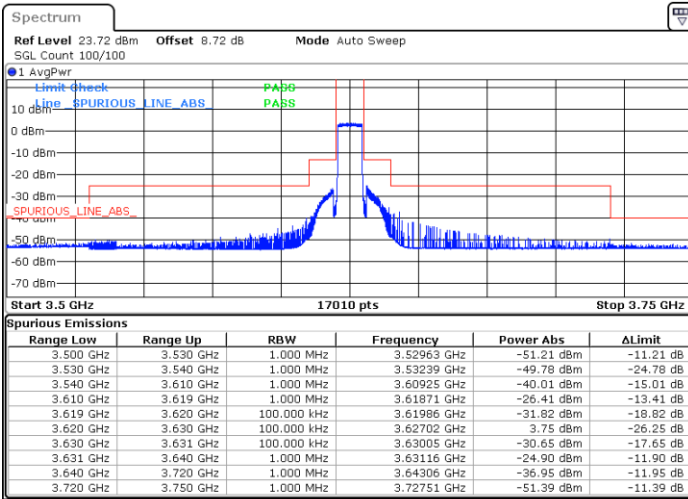

Date: 11.SEP.2024 11:34:18

Date: 11.SEP.2024 11:46:11

Lowest Channel / FullIRB

N/A

Date: 11.SEP.2024 11:53:59

LTE Band 48 / 10MHz

QPSK

Middle Channel / 1RB0

Middle Channel / 1RBmax

Date: 11.SEP.2024 12:01:44

Date: 11.SEP.2024 12:09:26

Middle Channel / Full

N/A

Date: 11.SEP.2024 12:17:08

LTE Band 48 / 10MHz

QPSK

Highest Channel / 1RB0

Highest Channel / 1RBmax

Date: 11.SEP.2024 12:24:50

Date: 11.SEP.2024 12:32:37

Highest Channel / FullIRB

N/A

Date: 11.SEP.2024 12:40:25

LTE Band 48 / 10MHz