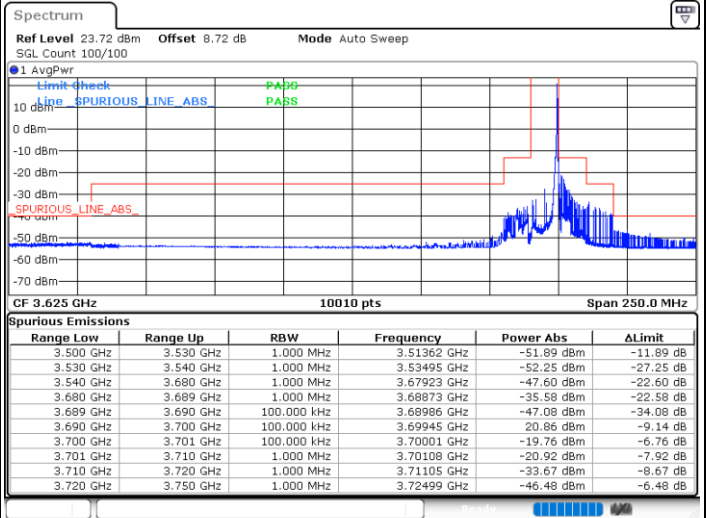

Date: 11.SEP.2024 11:34:18

Date: 11.SEP.2024 11:46:11

Lowest Channel / FullIRB

N/A

Date: 11.SEP.2024 11:53:59

LTE Band 48 / 10MHz

QPSK

Middle Channel / 1RB0

Middle Channel / 1RBmax

Date: 11.SEP.2024 12:01:44

Date: 11.SEP.2024 12:09:26

Middle Channel / Full

N/A

Date: 11.SEP.2024 12:17:08

LTE Band 48 / 10MHz

QPSK

Highest Channel / 1RB0

Highest Channel / 1RBmax

Date: 11.SEP.2024 12:24:50

Date: 11.SEP.2024 12:32:37

Highest Channel / FullIRB

N/A

Date: 11.SEP.2024 12:40:25

LTE Band 48 / 10MHz