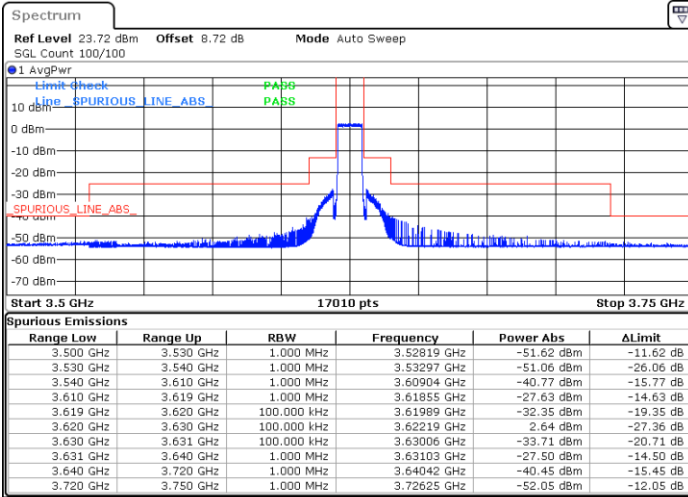

LTE Band 48 / 10MHz

16QAM

Middle Channel / 1RB0

Middle Channel / 1RBmax

Date: 11.SEP.2024 12:03:39

Date: 11.SEP.2024 12:11:21

Middle Channel / Full

N/A

Date: 11.SEP.2024 12:19:03

LTE Band 48 / 10MHz

16QAM

Highest Channel / 1RB0

Highest Channel / 1RBmax

Date: 11.SEP.2024 12:26:49

Date: 11.SEP.2024 12:34:36

Highest Channel / FullIRB