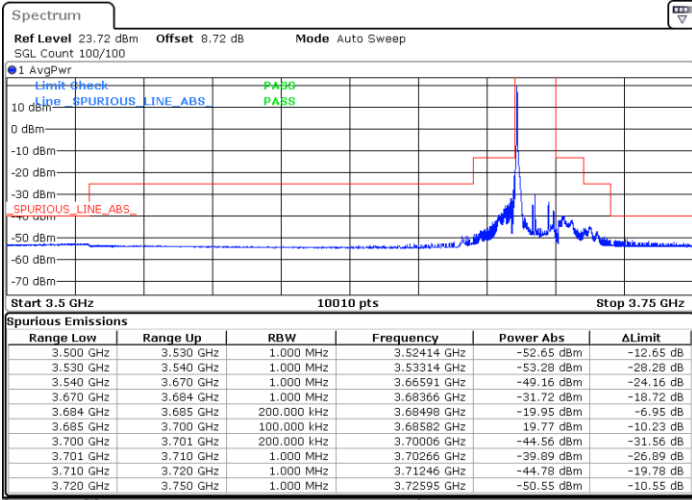

Date: 11.SEP.2024 12:58:39

Lowest Channel / FullIRB

N/A

Date: 11.SEP.2024 13:06:24

LTE Band 48 / 15MHz

16QAM

Middle Channel / 1RB0

Middle Channel / 1RBmax

Date: 11.SEP.2024 13:14:08

Date: 11.SEP.2024 13:21:50

Middle Channel / Full

N/A

Date: 11.SEP.2024 13:29:32

LTE Band 48 / 15MHz

16QAM

Highest Channel / 1RB0

Highest Channel / 1RBmax

Date: 11.SEP.2024 13:37:18

Date: 11.SEP.2024 18:03:42

Highest Channel / FullRB

N/A

Date: 11.SEP.2024 18:10:56

LTE Band 48 / 15MHz

64QAM

Lowest Channel / 1RB0

Lowest Channel / 1RBmax

Date: 11.SEP.2024 12:52:48

Date: 11.SEP.2024 13:00:36

Lowest Channel / FullRB

N/A

Date: 11.SEP.2024 13:08:20

LTE Band 48 / 15MHz