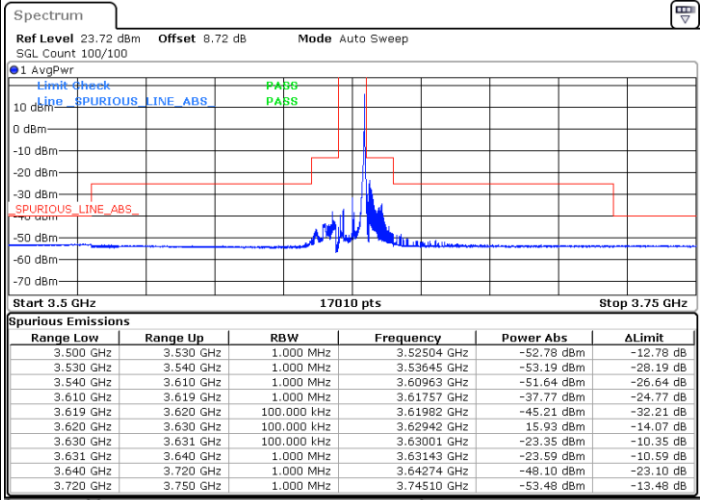

Date: 11.SEP.2024 12:28:45

Date: 11.SEP.2024 12:36:32

Highest Channel / FullIRB

N/A

Date: 11.SEP.2024 12:44:17

LTE Band 48 / 10MHz

256QAM

Lowest Channel / 1RB0

Lowest Channel / 1RBmax

Date: 11.SEP.2024 11:40:09

Date: 11.SEP.2024 11:52:03

Lowest Channel / FullIRB

N/A

Date: 11.SEP.2024 11:59:48

LTE Band 48 / 10MHz

256QAM

Middle Channel / 1RB0

Middle Channel / 1RBmax

Date: 11.SEP.2024 12:07:30

Date: 11.SEP.2024 12:15:12

Middle Channel / Full

N/A

Date: 11.SEP.2024 12:22:54

LTE Band 48 / 10MHz