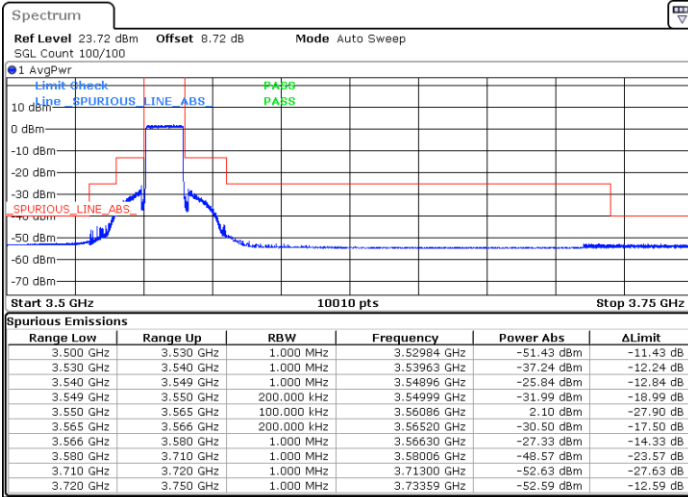

256QAM

Highest Channel / 1RB0

Highest Channel / 1RBmax

Date: 11.SEP.2024 12:30:41

Date: 11.SEP.2024 12:38:29

Highest Channel / FullIRB

N/A

Date: 11.SEP.2024 12:46:13

LTE Band 48 / 15MHz

QPSK

Lowest Channel / 1RB0

Lowest Channel / 1RBmax

Date: 11.SEP.2024 12:48:53

Date: 11.SEP.2024 12:56:40

Lowest Channel / FullIRB

N/A

Date: 11.SEP.2024 13:04:28

LTE Band 48 / 15MHz

QPSK

Middle Channel / 1RB0

Middle Channel / 1RBmax

Date: 11.SEP.2024 13:12:12

Date: 11.SEP.2024 13:19:54

Middle Channel / Full