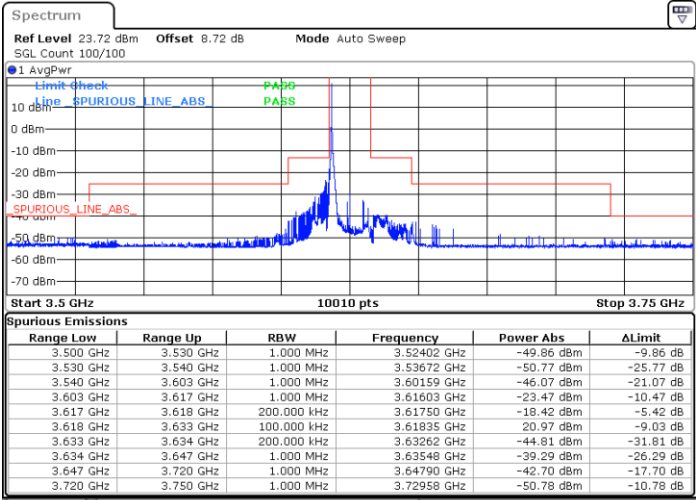

LTE Band 48 / 15MHz

QPSK

Lowest Channel / 1RB0

Lowest Channel / 1RBmax

Date: 11.SEP.2024 12:48:53

Date: 11.SEP.2024 12:56:40

Lowest Channel / FullIRB

N/A

Date: 11.SEP.2024 13:04:28

LTE Band 48 / 15MHz

QPSK

Middle Channel / 1RB0

Middle Channel / 1RBmax

Date: 11.SEP.2024 13:12:12

Date: 11.SEP.2024 13:19:54

Middle Channel / Full

N/A

Date: 11.SEP.2024 13:27:37

LTE Band 48 / 15MHz

QPSK

Highest Channel / 1RB0

Highest Channel / 1RBmax

Date: 11.SEP.2024 13:35:19

Date: 11.SEP.2024 13:43:07

Highest Channel / FullRB

N/A

Date: 11.SEP.2024 18:09:08

LTE Band 48 / 15MHz

16QAM

Lowest Channel / 1RB0

Lowest Channel / 1RBmax

Date: 11.SEP.2024 12:50:52