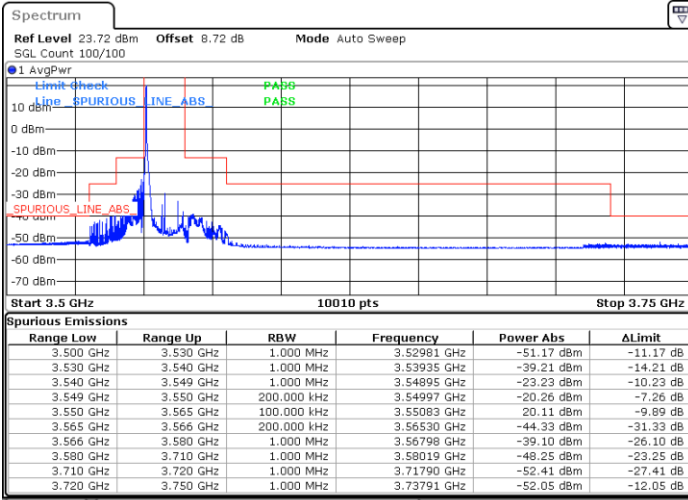

N/A

Date: 11.SEP.2024 13:27:37

LTE Band 48 / 15MHz

QPSK

Highest Channel / 1RB0

Highest Channel / 1RBmax

Date: 11.SEP.2024 13:35:19

Date: 11.SEP.2024 13:43:07

Highest Channel / FullRB

N/A

Date: 11.SEP.2024 18:09:08

LTE Band 48 / 15MHz

16QAM

Lowest Channel / 1RB0

Lowest Channel / 1RBmax

Date: 11.SEP.2024 12:50:52

Date: 11.SEP.2024 12:58:39

Lowest Channel / FullIRB

N/A

Date: 11.SEP.2024 13:06:24

LTE Band 48 / 15MHz

16QAM

Middle Channel / 1RB0

Middle Channel / 1RBmax