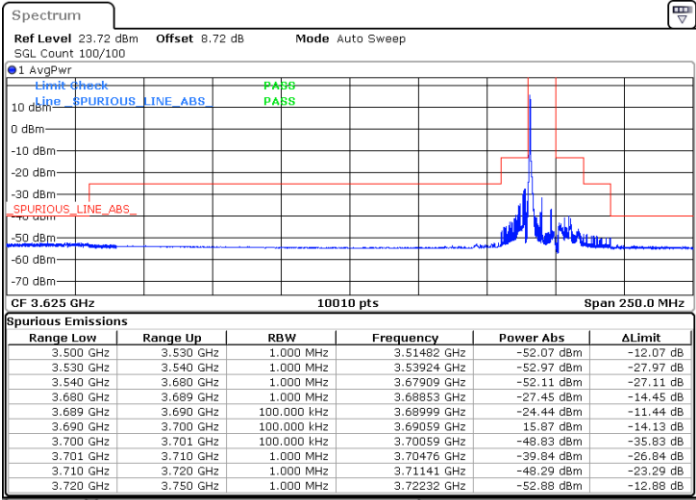

Lowest Channel / 1RBmax

Date: 11.SEP.2024 11:40:09

Date: 11.SEP.2024 11:52:03

Lowest Channel / FullIRB

N/A

Date: 11.SEP.2024 11:59:48

LTE Band 48 / 10MHz

256QAM

Middle Channel / 1RB0

Middle Channel / 1RBmax

Date: 11.SEP.2024 12:07:30

Date: 11.SEP.2024 12:15:12

Middle Channel / Full

N/A

Date: 11.SEP.2024 12:22:54

LTE Band 48 / 10MHz

256QAM

Highest Channel / 1RB0

Highest Channel / 1RBmax

Date: 11.SEP.2024 12:30:41

Date: 11.SEP.2024 12:38:29

Highest Channel / FullIRB

N/A

Date: 11.SEP.2024 12:46:13

LTE Band 48 / 15MHz

QPSK

Lowest Channel / 1RB0

Lowest Channel / 1RBmax

Date: 11.SEP.2024 12:48:53

Date: 11.SEP.2024 12:56:40

Lowest Channel / FullIRB

N/A