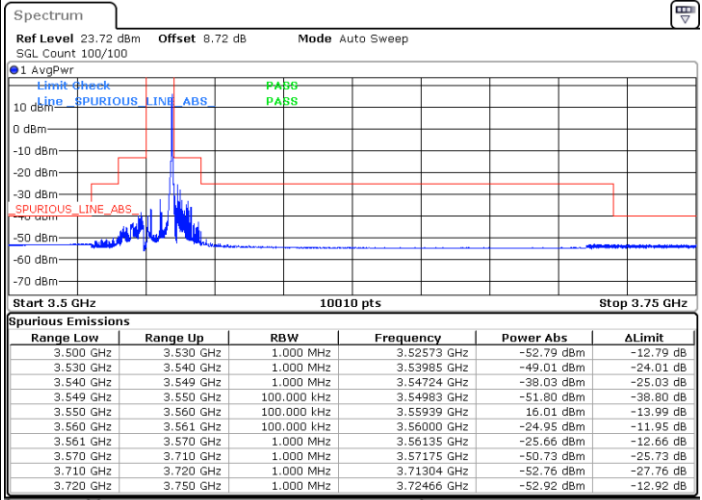

Date: 11.SEP.2024 12:13:17

Middle Channel / Full

N/A

Date: 11.SEP.2024 12:20:59

LTE Band 48 / 10MHz

64QAM

Highest Channel / 1RB0

Highest Channel / 1RBmax

Date: 11.SEP.2024 12:28:45

Date: 11.SEP.2024 12:36:32

Highest Channel / FullIRB

N/A

Date: 11.SEP.2024 12:44:17

LTE Band 48 / 10MHz

256QAM

Lowest Channel / 1RB0

Lowest Channel / 1RBmax

Date: 11.SEP.2024 11:40:09

Date: 11.SEP.2024 11:52:03

Lowest Channel / FullIRB

N/A

Date: 11.SEP.2024 11:59:48

LTE Band 48 / 10MHz

256QAM

Middle Channel / 1RB0

Middle Channel / 1RBmax

Date: 11.SEP.2024 12:07:30

Date: 11.SEP.2024 12:15:12

Middle Channel / Full

N/A

Date: 11.SEP.2024 12:22:54

LTE Band 48 / 10MHz