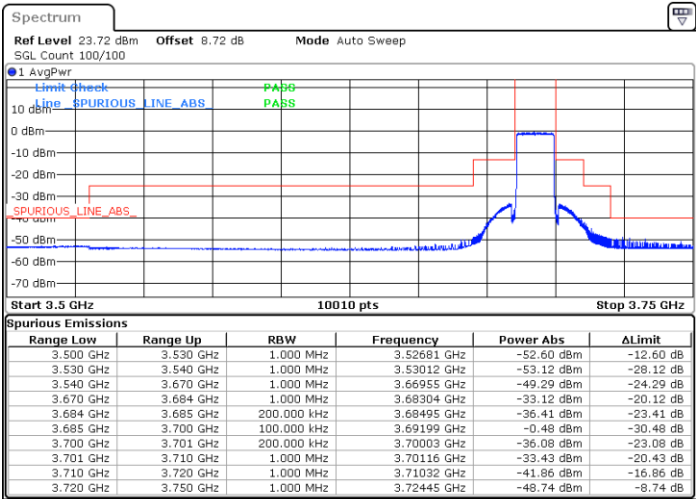

Lowest Channel / 1RB0

Lowest Channel / 1RBmax

Date: 11.SEP.2024 12:52:48

Date: 11.SEP.2024 13:00:36

Lowest Channel / FullRB

N/A

Date: 11.SEP.2024 13:08:20

LTE Band 48 / 15MHz

LTE Band 48 / 15MHz

64QAM

Highest Channel / 1RB0

Highest Channel / 1RBmax

Date: 11.SEP.2024 13:39:15

Date: 11.SEP.2024 18:05:31

Highest Channel / FullIRB

N/A