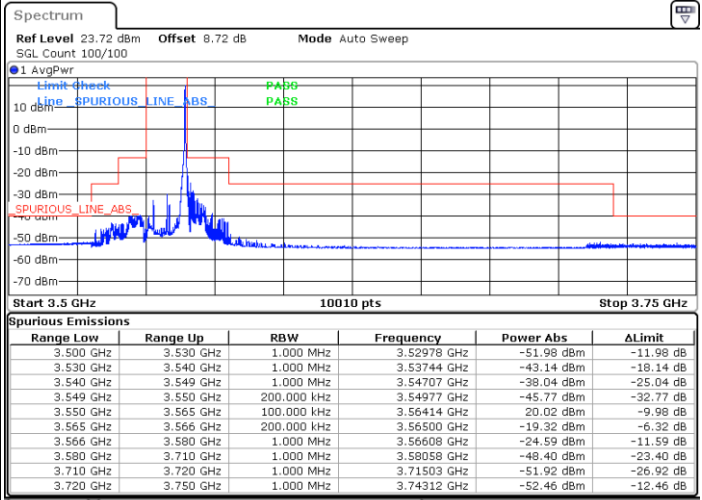

N/A

Date: 11.SEP.2024 13:27:37

LTE Band 48 / 15MHz

QPSK

Highest Channel / 1RB0

Highest Channel / 1RBmax

Date: 11.SEP.2024 13:35:19

Date: 11.SEP.2024 13:43:07

Highest Channel / FullRB

N/A

Date: 11.SEP.2024 18:09:08

LTE Band 48 / 15MHz

16QAM

Lowest Channel / 1RB0

Lowest Channel / 1RBmax

Date: 11.SEP.2024 12:50:52

Date: 11.SEP.2024 12:58:39

Lowest Channel / FullIRB

N/A

Date: 11.SEP.2024 13:06:24

LTE Band 48 / 15MHz

16QAM

Middle Channel / 1RB0

Middle Channel / 1RBmax