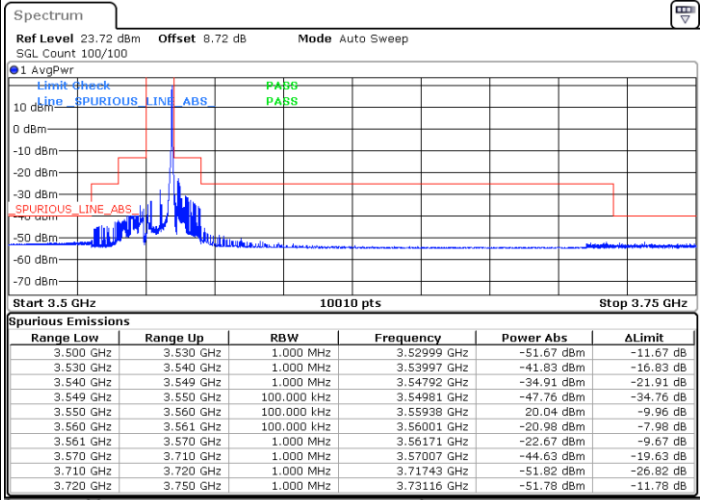

Middle Channel / 1RBmax

Date: 11.SEP.2024 12:01:44

Date: 11.SEP.2024 12:09:26

Middle Channel / Full

N/A

Date: 11.SEP.2024 12:17:08

LTE Band 48 / 10MHz

QPSK

Highest Channel / 1RB0

Highest Channel / 1RBmax

Date: 11.SEP.2024 12:24:50

Date: 11.SEP.2024 12:32:37

Highest Channel / FullIRB

N/A

Date: 11.SEP.2024 12:40:25

LTE Band 48 / 10MHz

16QAM

Lowest Channel / 1RB0

Lowest Channel / 1RBmax

Date: 11.SEP.2024 11:36:17

Date: 11.SEP.2024 11:48:10

Lowest Channel / FullIRB

N/A

Date: 11.SEP.2024 11:55:55