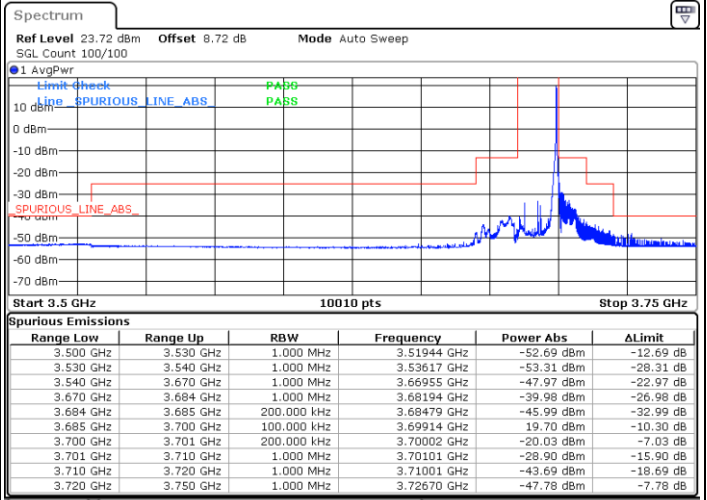

Date: 11.SEP.2024 12:58:39

Lowest Channel / FullIRB

N/A

Date: 11.SEP.2024 13:06:24

LTE Band 48 / 15MHz

16QAM

Middle Channel / 1RB0

Middle Channel / 1RBmax

Date: 11.SEP.2024 13:14:08

Date: 11.SEP.2024 13:21:50

Middle Channel / Full

N/A

Date: 11.SEP.2024 13:29:32

LTE Band 48 / 15MHz

16QAM

Highest Channel / 1RB0

Highest Channel / 1RBmax

Date: 11.SEP.2024 13:37:18

Date: 11.SEP.2024 18:03:42

Highest Channel / FullRB

N/A

Date: 11.SEP.2024 18:10:56

LTE Band 48 / 15MHz

64QAM

Lowest Channel / 1RB0

Lowest Channel / 1RBmax

Date: 11.SEP.2024 12:52:48

Date: 11.SEP.2024 13:00:36

Lowest Channel / FullRB

N/A

Date: 11.SEP.2024 13:08:20

LTE Band 48 / 15MHz