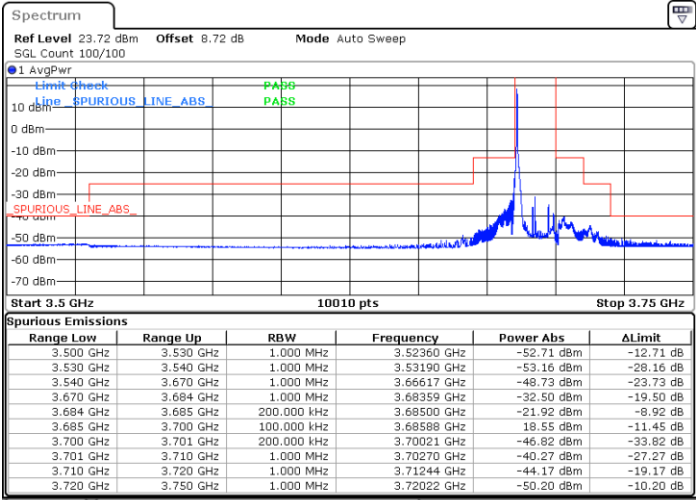

Lowest Channel / 1RB0

Lowest Channel / 1RBmax

Date: 11.SEP.2024 12:52:48

Date: 11.SEP.2024 13:00:36

Lowest Channel / FullRB

N/A

Date: 11.SEP.2024 13:08:20

LTE Band 48 / 15MHz

64QAM

Middle Channel / 1RB0

Middle Channel / 1RBmax

Date: 11.SEP.2024 13:16:03

Date: 11.SEP.2024 13:23:45

Middle Channel / Full

N/A

Date: 11.SEP.2024 13:31:28

LTE Band 48 / 15MHz

64QAM

Highest Channel / 1RB0

Highest Channel / 1RBmax

Date: 11.SEP.2024 13:39:15

Date: 11.SEP.2024 18:05:31

Highest Channel / FullIRB

N/A