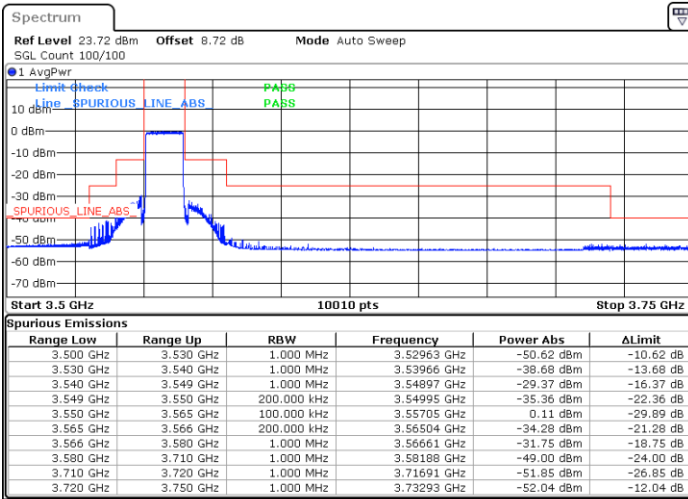

Highest Channel / 1RBmax

Date: 11.SEP.2024 13:37:18

Date: 11.SEP.2024 18:03:42

Highest Channel / FullRB

N/A

Date: 11.SEP.2024 18:10:56

LTE Band 48 / 15MHz

64QAM

Lowest Channel / 1RB0

Lowest Channel / 1RBmax

Date: 11.SEP.2024 12:52:48

Date: 11.SEP.2024 13:00:36

Lowest Channel / FullRB

N/A

Date: 11.SEP.2024 13:08:20

LTE Band 48 / 15MHz