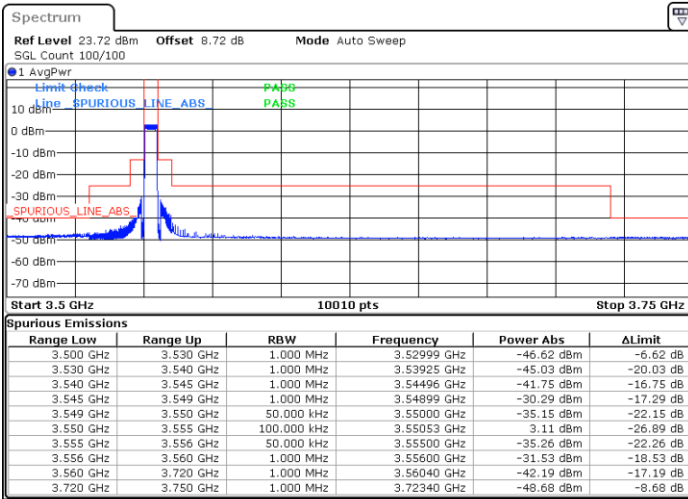

Lowest Channel / FullIRB

N/A

Date: 11.SEP.2024 10:36:35