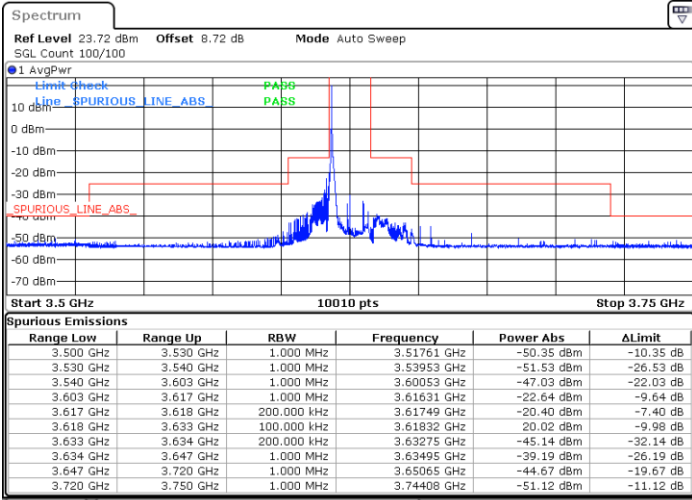

Highest Channel / FullRB

N/A

Date: 11.SEP.2024 18:09:08

LTE Band 48 / 15MHz

16QAM

Lowest Channel / 1RB0

Lowest Channel / 1RBmax

Date: 11.SEP.2024 12:50:52

Date: 11.SEP.2024 12:58:39

Lowest Channel / FullIRB

N/A

Date: 11.SEP.2024 13:06:24

LTE Band 48 / 15MHz

16QAM

Middle Channel / 1RB0

Middle Channel / 1RBmax

Date: 11.SEP.2024 13:14:08

Date: 11.SEP.2024 13:21:50

Middle Channel / Full

N/A

Date: 11.SEP.2024 13:29:32

LTE Band 48 / 15MHz

16QAM

Highest Channel / 1RB0

Highest Channel / 1RBmax

Date: 11.SEP.2024 13:37:18

Date: 11.SEP.2024 18:03:42

Highest Channel / FullRB

N/A

Date: 11.SEP.2024 18:10:56

LTE Band 48 / 15MHz

64QAM