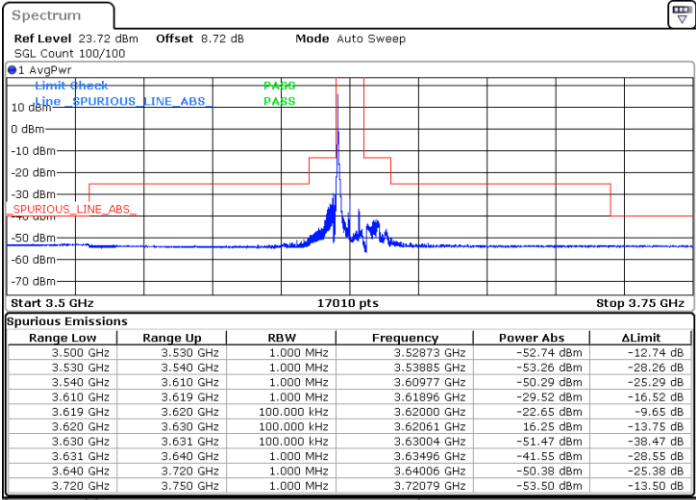

Date: 11.SEP.2024 12:28:45

Date: 11.SEP.2024 12:36:32

Highest Channel / FullIRB

N/A

Date: 11.SEP.2024 12:44:17

LTE Band 48 / 10MHz

256QAM

Lowest Channel / 1RB0

Lowest Channel / 1RBmax

Date: 11.SEP.2024 11:40:09

Date: 11.SEP.2024 11:52:03

Lowest Channel / FullIRB

N/A

Date: 11.SEP.2024 11:59:48

LTE Band 48 / 10MHz

256QAM

Middle Channel / 1RB0

Middle Channel / 1RBmax

Date: 11.SEP.2024 12:07:30

Date: 11.SEP.2024 12:15:12

Middle Channel / Full

N/A

Date: 11.SEP.2024 12:22:54

LTE Band 48 / 10MHz