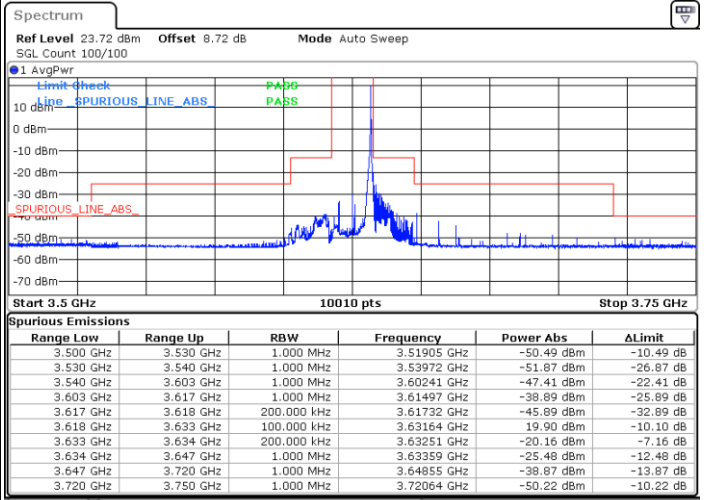

Highest Channel / FullRB

N/A

Date: 11.SEP.2024 18:09:08

LTE Band 48 / 15MHz

16QAM

Lowest Channel / 1RB0

Lowest Channel / 1RBmax

Date: 11.SEP.2024 12:50:52

Date: 11.SEP.2024 12:58:39

Lowest Channel / FullIRB

N/A

Date: 11.SEP.2024 13:06:24

LTE Band 48 / 15MHz

16QAM

Middle Channel / 1RB0

Middle Channel / 1RBmax

Date: 11.SEP.2024 13:14:08

Date: 11.SEP.2024 13:21:50

Middle Channel / Full

N/A

Date: 11.SEP.2024 13:29:32

LTE Band 48 / 15MHz

16QAM

Highest Channel / 1RB0

Highest Channel / 1RBmax

Date: 11.SEP.2024 13:37:18

Date: 11.SEP.2024 18:03:42

Highest Channel / FullRB

N/A

Date: 11.SEP.2024 18:10:56

LTE Band 48 / 15MHz

64QAM