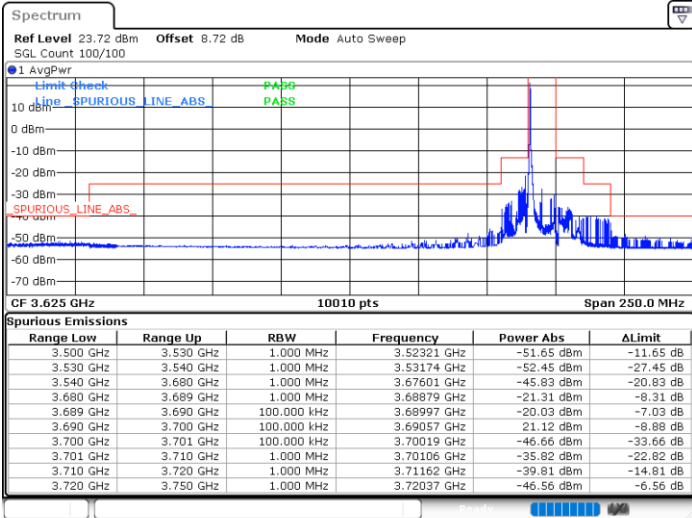

Date: 11.SEP.2024 11:23:22

Highest Channel / FullIRB

N/A

Date: 11.SEP.2024 11:31:06

LTE Band 48 / 10MHz

QPSK

Lowest Channel / 1RB0

Lowest Channel / 1RBmax

Date: 11.SEP.2024 11:34:18

Date: 11.SEP.2024 11:46:11

Lowest Channel / FullIRB

N/A

Date: 11.SEP.2024 11:53:59

LTE Band 48 / 10MHz

QPSK

Middle Channel / 1RB0

Middle Channel / 1RBmax

Date: 11.SEP.2024 12:01:44

Date: 11.SEP.2024 12:09:26

Middle Channel / Full

N/A

Date: 11.SEP.2024 12:17:08

LTE Band 48 / 10MHz

QPSK

Highest Channel / 1RB0

Highest Channel / 1RBmax

Date: 11.SEP.2024 12:24:50

Date: 11.SEP.2024 12:32:37

Highest Channel / FullIRB

N/A

Date: 11.SEP.2024 12:40:25

LTE Band 48 / 10MHz