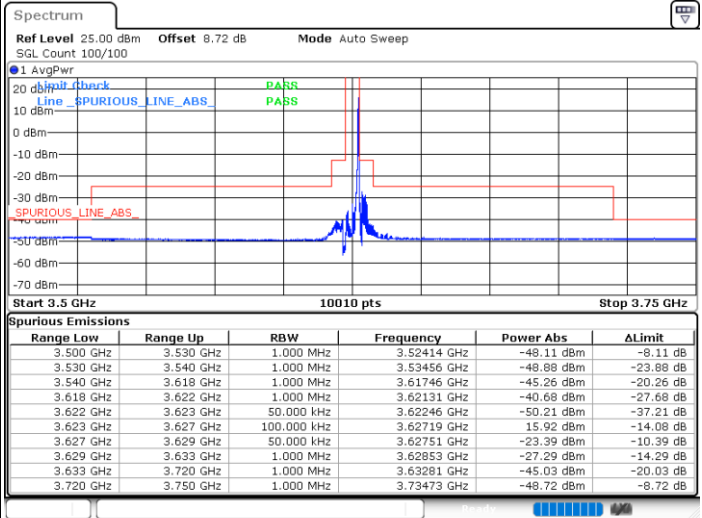

N/A

Date: 11.SEP.2024 10:36:35

LTE Band 48 / 5MHz

256QAM

Middle Channel / 1RB0

Middle Channel / 1RBmax

Date: 11.SEP.2024 10:44:18

Date: 11.SEP.2024 10:57:07

Middle Channel / Full

N/A

Date: 11.SEP.2024 11:07:46

LTE Band 48 / 5MHz

256QAM

Highest Channel / 1RB0

Highest Channel / 1RBmax

Date: 11.SEP.2024 11:15:34

Date: 11.SEP.2024 11:23:22

Highest Channel / FullIRB

N/A

Date: 11.SEP.2024 11:31:06

LTE Band 48 / 10MHz

QPSK

Lowest Channel / 1RB0

Lowest Channel / 1RBmax