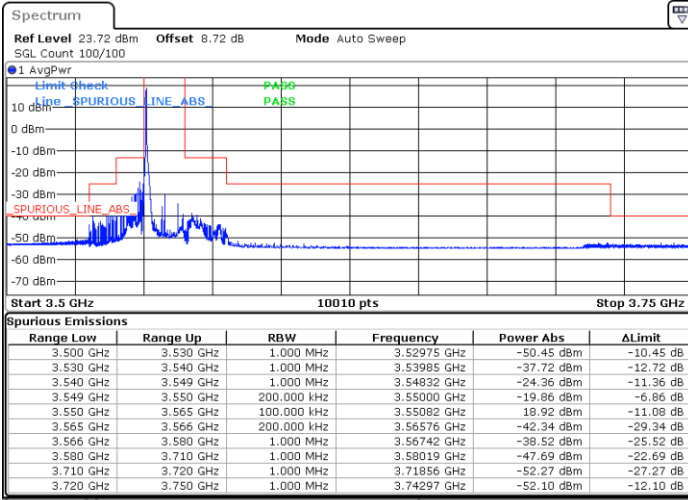

Date: 11.SEP.2024 12:58:39

Lowest Channel / FullIRB

N/A

Date: 11.SEP.2024 13:06:24

LTE Band 48 / 15MHz

16QAM

Middle Channel / 1RB0

Middle Channel / 1RBmax

Date: 11.SEP.2024 13:14:08

Date: 11.SEP.2024 13:21:50

Middle Channel / Full

N/A

Date: 11.SEP.2024 13:29:32

LTE Band 48 / 15MHz

16QAM

Highest Channel / 1RB0

Highest Channel / 1RBmax

Date: 11.SEP.2024 13:37:18

Date: 11.SEP.2024 18:03:42

Highest Channel / FullRB

N/A

Date: 11.SEP.2024 18:10:56

LTE Band 48 / 15MHz

64QAM

Lowest Channel / 1RB0

Lowest Channel / 1RBmax

Date: 11.SEP.2024 12:52:48

Date: 11.SEP.2024 13:00:36

Lowest Channel / FullRB

N/A

Date: 11.SEP.2024 13:08:20

LTE Band 48 / 15MHz