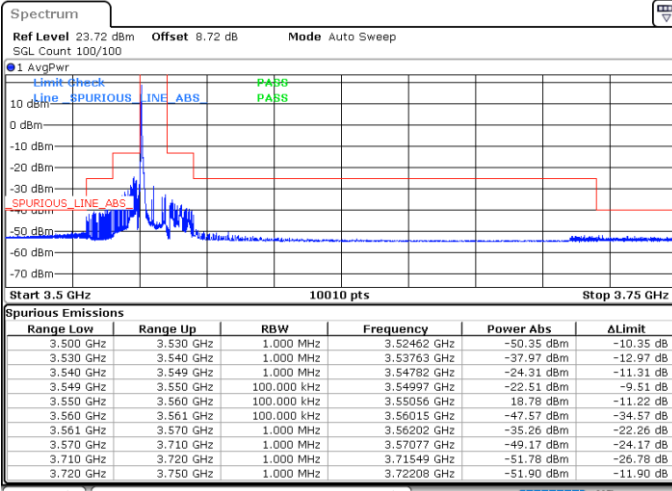

Date: 11.SEP.2024 12:19:03

LTE Band 48 / 10MHz

16QAM

Highest Channel / 1RB0

Highest Channel / 1RBmax

Date: 11.SEP.2024 12:26:49

Date: 11.SEP.2024 12:34:36

Highest Channel / FullIRB

N/A

Date: 11.SEP.2024 12:42:21

LTE Band 48 / 10MHz

64QAM

Lowest Channel / 1RB0

Lowest Channel / 1RBmax

Date: 11.SEP.2024 11:38:13

Date: 11.SEP.2024 11:50:06

Lowest Channel / FullRB

N/A

Date: 11.SEP.2024 11:57:51

LTE Band 48 / 10MHz

64QAM

Middle Channel / 1RB0

Middle Channel / 1RBmax

Date: 11.SEP.2024 12:05:35

Date: 11.SEP.2024 12:13:17

Middle Channel / Full

N/A

Date: 11.SEP.2024 12:20:59

LTE Band 48 / 10MHz

64QAM

Highest Channel / 1RB0

Highest Channel / 1RBmax