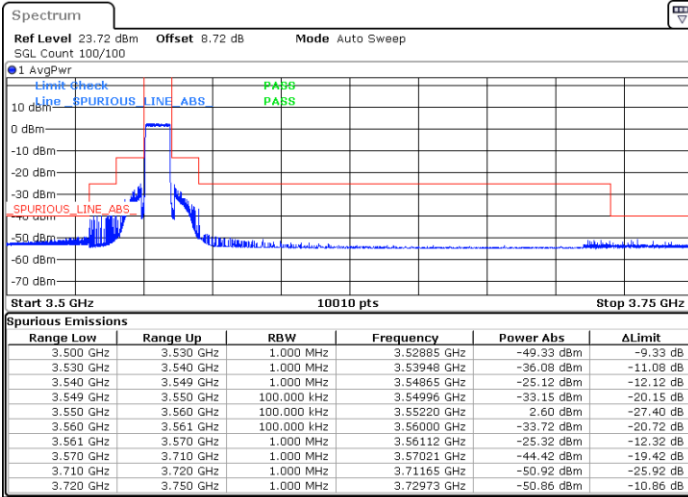

Highest Channel / 1RB0

Highest Channel / 1RBmax

Date: 11.SEP.2024 12:24:50

Date: 11.SEP.2024 12:32:37

Highest Channel / FullIRB

N/A

Date: 11.SEP.2024 12:40:25

LTE Band 48 / 10MHz

16QAM

Lowest Channel / 1RB0

Lowest Channel / 1RBmax

Date: 11.SEP.2024 11:36:17

Date: 11.SEP.2024 11:48:10

Lowest Channel / FullIRB

N/A

Date: 11.SEP.2024 11:55:55

LTE Band 48 / 10MHz

16QAM

Middle Channel / 1RB0

Middle Channel / 1RBmax

Date: 11.SEP.2024 12:03:39

Date: 11.SEP.2024 12:11:21

Middle Channel / Full

N/A

Date: 11.SEP.2024 12:19:03

LTE Band 48 / 10MHz

16QAM

Highest Channel / 1RB0

Highest Channel / 1RBmax

Date: 11.SEP.2024 12:26:49

Date: 11.SEP.2024 12:34:36

Highest Channel / FullIRB