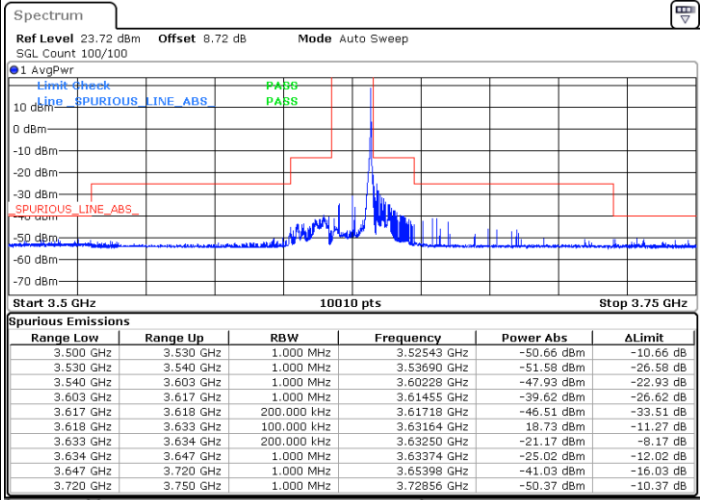

Highest Channel / 1RBmax

Date: 11.SEP.2024 13:37:18

Date: 11.SEP.2024 18:03:42

Highest Channel / FullRB

N/A

Date: 11.SEP.2024 18:10:56

LTE Band 48 / 15MHz

64QAM

Lowest Channel / 1RB0

Lowest Channel / 1RBmax

Date: 11.SEP.2024 12:52:48

Date: 11.SEP.2024 13:00:36

Lowest Channel / FullRB

N/A

Date: 11.SEP.2024 13:08:20

LTE Band 48 / 15MHz

64QAM

Middle Channel / 1RB0

Middle Channel / 1RBmax

Date: 11.SEP.2024 13:16:03

Date: 11.SEP.2024 13:23:45

Middle Channel / Full

N/A

Date: 11.SEP.2024 13:31:28

LTE Band 48 / 15MHz

64QAM

Highest Channel / 1RB0

Highest Channel / 1RBmax

Date: 11.SEP.2024 13:39:15

Date: 11.SEP.2024 18:05:31

Highest Channel / FullIRB

N/A