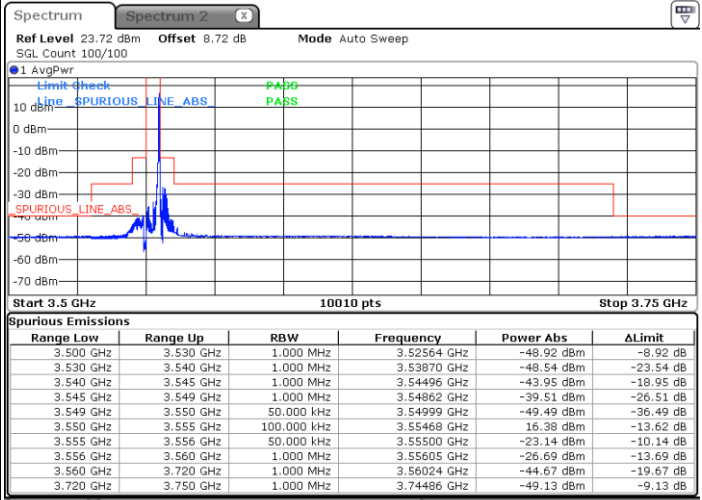

LTE Band 48 / 5MHz

64QAM

Highest Channel / 1RB0

Highest Channel / 1RBmax

Date: 11.SEP.2024 11:13:37

Date: 11.SEP.2024 11:21:25

Highest Channel / FullIRB

N/A

Date: 11.SEP.2024 11:29:10

LTE Band 48 / 5MHz

256QAM

Lowest Channel / 1RB0

Lowest Channel / 1RBmax

Date: 11.SEP.2024 10:48:24

Date: 11.SEP.2024 10:56:22

Lowest Channel / FullIRB