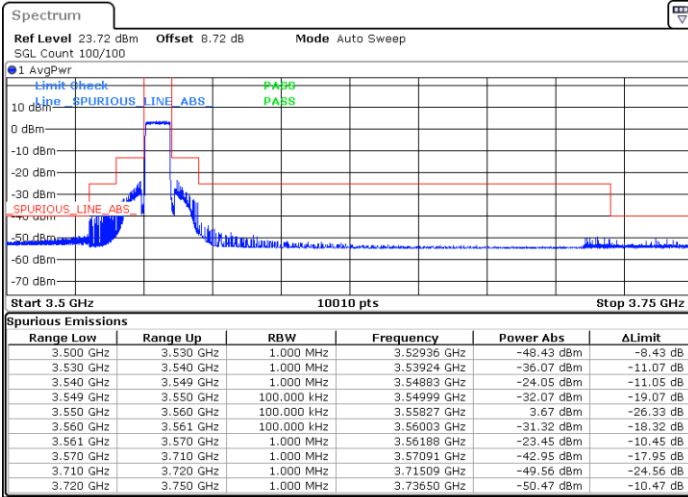

Middle Channel / Full

N/A

Date: 11.SEP.2024 11:07:46

LTE Band 48 / 5MHz

256QAM

Highest Channel / 1RB0

Highest Channel / 1RBmax

Date: 11.SEP.2024 11:15:34

Date: 11.SEP.2024 11:23:22

Highest Channel / FullIRB

N/A

Date: 11.SEP.2024 11:31:06

LTE Band 48 / 10MHz

QPSK

Lowest Channel / 1RB0

Lowest Channel / 1RBmax

Date: 11.SEP.2024 11:34:18

Date: 11.SEP.2024 11:46:11

Lowest Channel / FullIRB

N/A

Date: 11.SEP.2024 11:53:59

LTE Band 48 / 10MHz

QPSK

Middle Channel / 1RB0