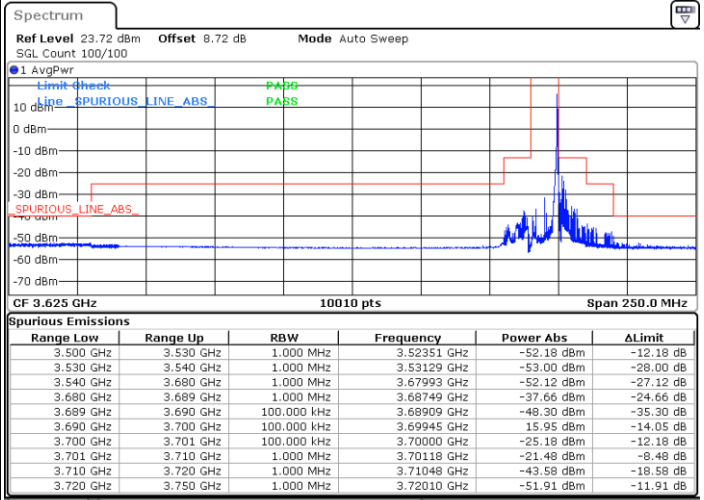

Lowest Channel / 1RBmax

Date: 11.SEP.2024 11:40:09

Date: 11.SEP.2024 11:52:03

Lowest Channel / FullIRB

N/A

Date: 11.SEP.2024 11:59:48

LTE Band 48 / 10MHz

256QAM

Middle Channel / 1RB0

Middle Channel / 1RBmax

Date: 11.SEP.2024 12:07:30

Date: 11.SEP.2024 12:15:12

Middle Channel / Full

N/A

Date: 11.SEP.2024 12:22:54

LTE Band 48 / 10MHz

256QAM

Highest Channel / 1RB0

Highest Channel / 1RBmax

Date: 11.SEP.2024 12:30:41

Date: 11.SEP.2024 12:38:29

Highest Channel / FullIRB

N/A

Date: 11.SEP.2024 12:46:13

LTE Band 48 / 15MHz

QPSK

Lowest Channel / 1RB0

Lowest Channel / 1RBmax

Date: 11.SEP.2024 12:48:53

Date: 11.SEP.2024 12:56:40

Lowest Channel / FullIRB

N/A