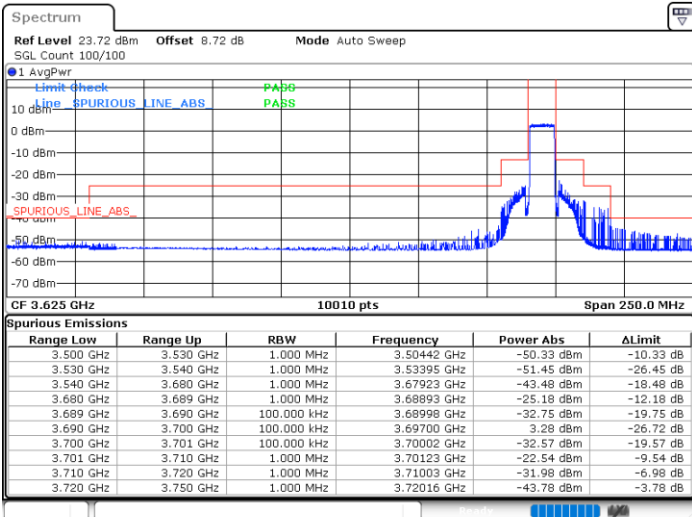

Middle Channel / 1RBmax

Date: 11.SEP.2024 12:01:44

Date: 11.SEP.2024 12:09:26

Middle Channel / Full

N/A

Date: 11.SEP.2024 12:17:08

LTE Band 48 / 10MHz

QPSK

Highest Channel / 1RB0

Highest Channel / 1RBmax

Date: 11.SEP.2024 12:24:50

Date: 11.SEP.2024 12:32:37

Highest Channel / FullIRB

N/A

Date: 11.SEP.2024 12:40:25

LTE Band 48 / 10MHz

16QAM

Lowest Channel / 1RB0

Lowest Channel / 1RBmax

Date: 11.SEP.2024 11:36:17

Date: 11.SEP.2024 11:48:10

Lowest Channel / FullIRB

N/A

Date: 11.SEP.2024 11:55:55