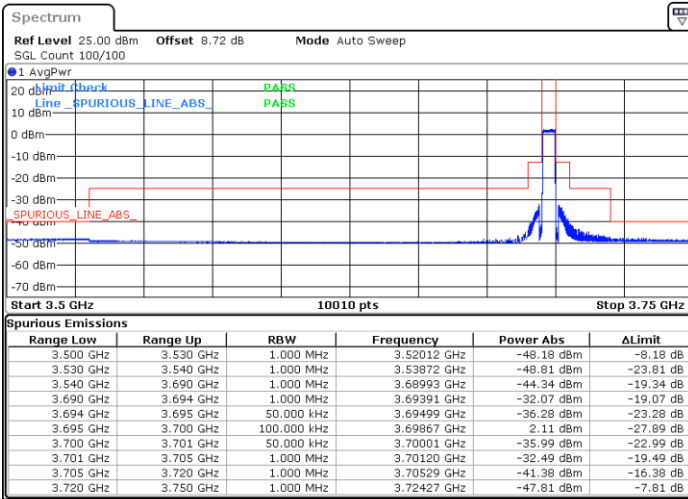

Middle Channel / Full

N/A

Date: 11.SEP.2024 11:07:46

LTE Band 48 / 5MHz

256QAM

Highest Channel / 1RB0

Highest Channel / 1RBmax

Date: 11.SEP.2024 11:15:34

Date: 11.SEP.2024 11:23:22

Highest Channel / FullIRB

N/A

Date: 11.SEP.2024 11:31:06

LTE Band 48 / 10MHz

QPSK

Lowest Channel / 1RB0

Lowest Channel / 1RBmax