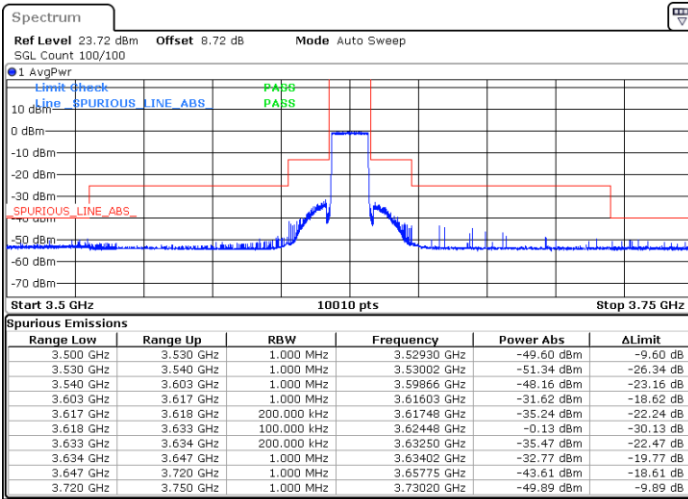

Lowest Channel / 1RB0

Lowest Channel / 1RBmax

Date: 11.SEP.2024 12:52:48

Date: 11.SEP.2024 13:00:36

Lowest Channel / FullRB

N/A

Date: 11.SEP.2024 13:08:20

LTE Band 48 / 15MHz

64QAM

Middle Channel / 1RB0

Middle Channel / 1RBmax

Date: 11.SEP.2024 13:16:03

Date: 11.SEP.2024 13:23:45

Middle Channel / Full

N/A

Date: 11.SEP.2024 13:31:28

LTE Band 48 / 15MHz

64QAM

Highest Channel / 1RB0

Highest Channel / 1RBmax

Date: 11.SEP.2024 13:39:15

Date: 11.SEP.2024 18:05:31

Highest Channel / FullIRB

N/A