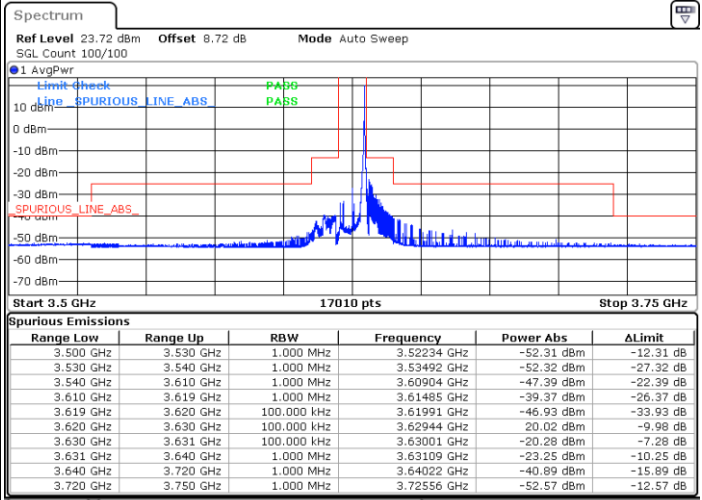

Highest Channel / 1RB0

Highest Channel / 1RBmax

Date: 11.SEP.2024 12:24:50

Date: 11.SEP.2024 12:32:37

Highest Channel / FullIRB

N/A

Date: 11.SEP.2024 12:40:25

LTE Band 48 / 10MHz

LTE Band 48 / 10MHz

16QAM

Middle Channel / 1RB0

Middle Channel / 1RBmax

Date: 11.SEP.2024 12:03:39

Date: 11.SEP.2024 12:11:21

Middle Channel / Full

N/A

Date: 11.SEP.2024 12:19:03

LTE Band 48 / 10MHz

16QAM

Highest Channel / 1RB0

Highest Channel / 1RBmax

Date: 11.SEP.2024 12:26:49

Date: 11.SEP.2024 12:34:36

Highest Channel / FullIRB