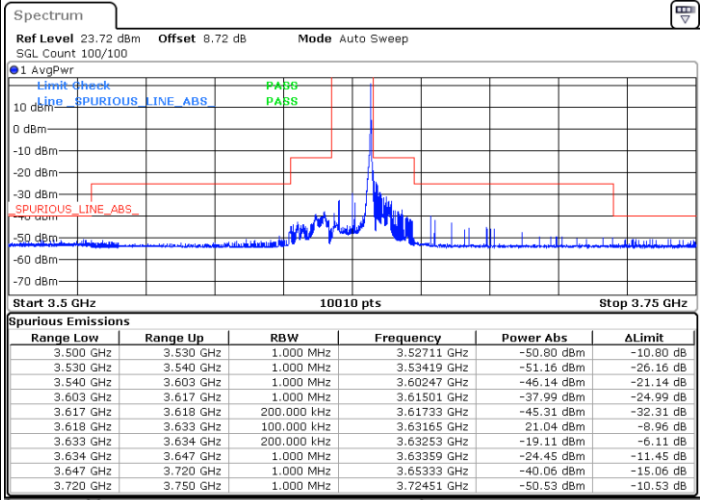

LTE Band 48 / 15MHz

QPSK

Lowest Channel / 1RB0

Lowest Channel / 1RBmax

Date: 11.SEP.2024 12:48:53

Date: 11.SEP.2024 12:56:40

Lowest Channel / FullIRB

N/A

Date: 11.SEP.2024 13:04:28

LTE Band 48 / 15MHz

QPSK

Middle Channel / 1RB0

Middle Channel / 1RBmax

Date: 11.SEP.2024 13:12:12

Date: 11.SEP.2024 13:19:54

Middle Channel / Full

N/A

Date: 11.SEP.2024 13:27:37

LTE Band 48 / 15MHz

QPSK

Highest Channel / 1RB0

Highest Channel / 1RBmax

Date: 11.SEP.2024 13:35:19

Date: 11.SEP.2024 13:43:07

Highest Channel / FullRB

N/A

Date: 11.SEP.2024 18:09:08

LTE Band 48 / 15MHz

16QAM

Lowest Channel / 1RB0

Lowest Channel / 1RBmax

Date: 11.SEP.2024 12:50:52