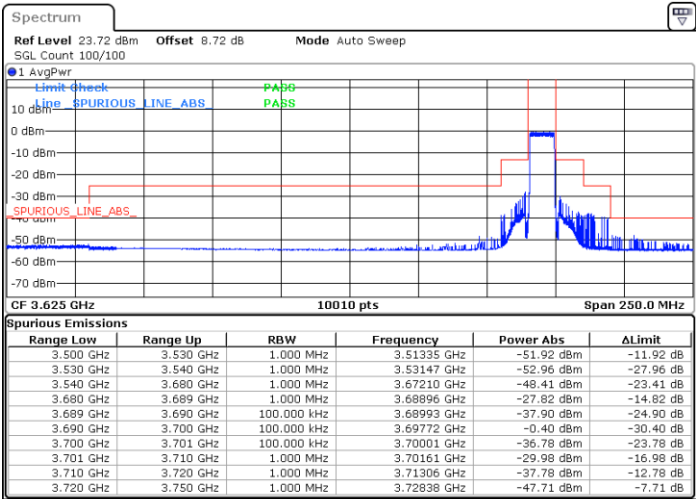

Middle Channel / 1RB0

Middle Channel / 1RBmax

Date: 11.SEP.2024 12:07:30

Date: 11.SEP.2024 12:15:12

Middle Channel / Full

N/A

Date: 11.SEP.2024 12:22:54

LTE Band 48 / 10MHz

256QAM

Highest Channel / 1RB0

Highest Channel / 1RBmax

Date: 11.SEP.2024 12:30:41

Date: 11.SEP.2024 12:38:29

Highest Channel / FullIRB

N/A

Date: 11.SEP.2024 12:46:13

LTE Band 48 / 15MHz

QPSK

Lowest Channel / 1RB0

Lowest Channel / 1RBmax

Date: 11.SEP.2024 12:48:53

Date: 11.SEP.2024 12:56:40

Lowest Channel / FullIRB

N/A