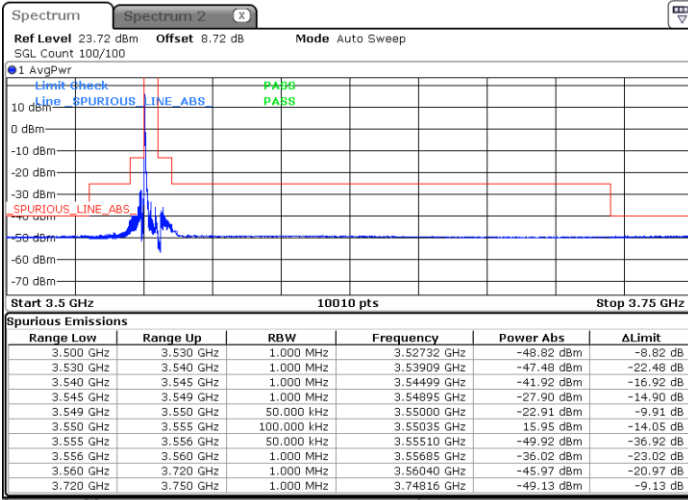

LTE Band 48 / 5MHz

64QAM

Highest Channel / 1RB0

Highest Channel / 1RBmax

Date: 11.SEP.2024 11:13:37

Date: 11.SEP.2024 11:21:25

Highest Channel / FullIRB

N/A

Date: 11.SEP.2024 11:29:10

LTE Band 48 / 5MHz

256QAM

Lowest Channel / 1RB0

Lowest Channel / 1RBmax

Date: 11.SEP.2024 10:48:24

Date: 11.SEP.2024 10:56:22

Lowest Channel / FullIRB