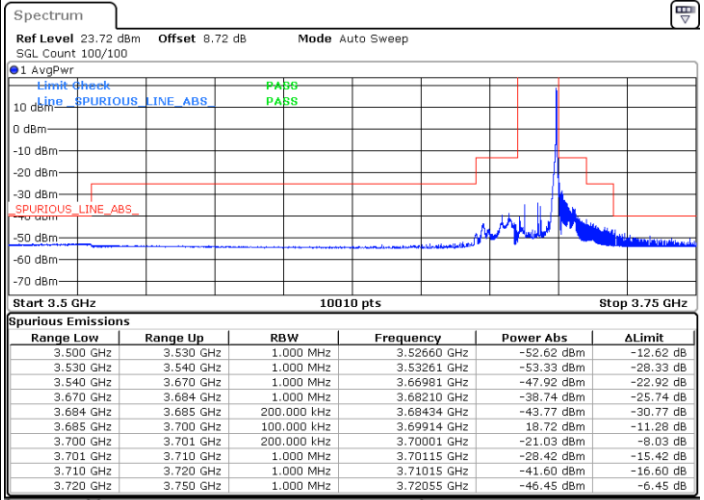

Lowest Channel / 1RB0

Lowest Channel / 1RBmax

Date: 11.SEP.2024 12:52:48

Date: 11.SEP.2024 13:00:36

Lowest Channel / FullRB

N/A

Date: 11.SEP.2024 13:08:20

LTE Band 48 / 15MHz

64QAM

Middle Channel / 1RB0

Middle Channel / 1RBmax

Date: 11.SEP.2024 13:16:03

Date: 11.SEP.2024 13:23:45

Middle Channel / Full

N/A

Date: 11.SEP.2024 13:31:28

LTE Band 48 / 15MHz

64QAM

Highest Channel / 1RB0

Highest Channel / 1RBmax

Date: 11.SEP.2024 13:39:15

Date: 11.SEP.2024 18:05:31

Highest Channel / FullIRB

N/A