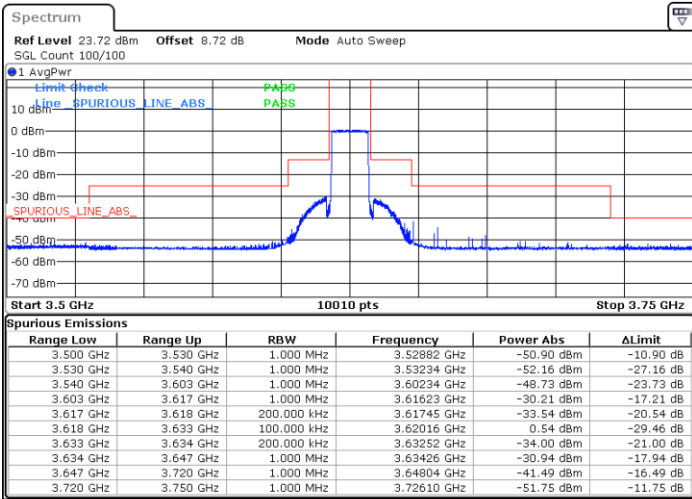

Highest Channel / FullRB

N/A

Date: 11.SEP.2024 18:09:08

LTE Band 48 / 15MHz

16QAM

Lowest Channel / 1RB0

Lowest Channel / 1RBmax

Date: 11.SEP.2024 12:50:52

Date: 11.SEP.2024 12:58:39

Lowest Channel / FullIRB

N/A

Date: 11.SEP.2024 13:06:24

LTE Band 48 / 15MHz

16QAM

Middle Channel / 1RB0

Middle Channel / 1RBmax

Date: 11.SEP.2024 13:14:08

Date: 11.SEP.2024 13:21:50

Middle Channel / Full

N/A

Date: 11.SEP.2024 13:29:32

LTE Band 48 / 15MHz

16QAM

Highest Channel / 1RB0