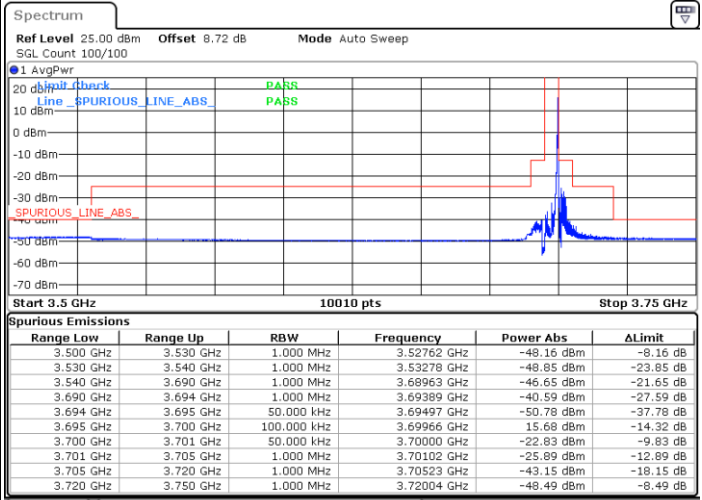

Middle Channel / Full

N/A

Date: 11.SEP.2024 11:07:46

LTE Band 48 / 5MHz

256QAM

Highest Channel / 1RB0

Highest Channel / 1RBmax

Date: 11.SEP.2024 11:15:34

Date: 11.SEP.2024 11:23:22

Highest Channel / FullIRB

N/A

Date: 11.SEP.2024 11:31:06

LTE Band 48 / 10MHz

QPSK

Lowest Channel / 1RB0

Lowest Channel / 1RBmax