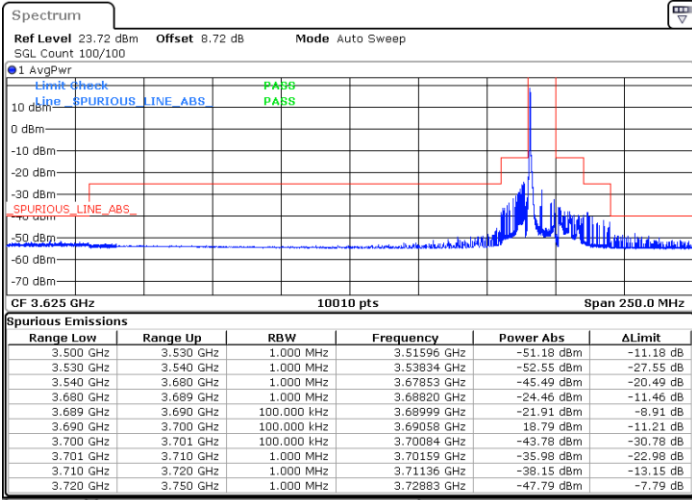

Lowest Channel / FullRB

N/A

Date: 11.SEP.2024 11:57:51

LTE Band 48 / 10MHz

64QAM

Middle Channel / 1RB0

Middle Channel / 1RBmax

Date: 11.SEP.2024 12:05:35

Date: 11.SEP.2024 12:13:17

Middle Channel / Full

N/A

Date: 11.SEP.2024 12:20:59

LTE Band 48 / 10MHz

64QAM

Highest Channel / 1RB0

Highest Channel / 1RBmax

Date: 11.SEP.2024 12:28:45

Date: 11.SEP.2024 12:36:32

Highest Channel / FullIRB

N/A

Date: 11.SEP.2024 12:44:17

LTE Band 48 / 10MHz

256QAM

Lowest Channel / 1RB0

Lowest Channel / 1RBmax

Date: 11.SEP.2024 11:40:09

Date: 11.SEP.2024 11:52:03

Lowest Channel / FullIRB

N/A

Date: 11.SEP.2024 11:59:48

LTE Band 48 / 10MHz

256QAM