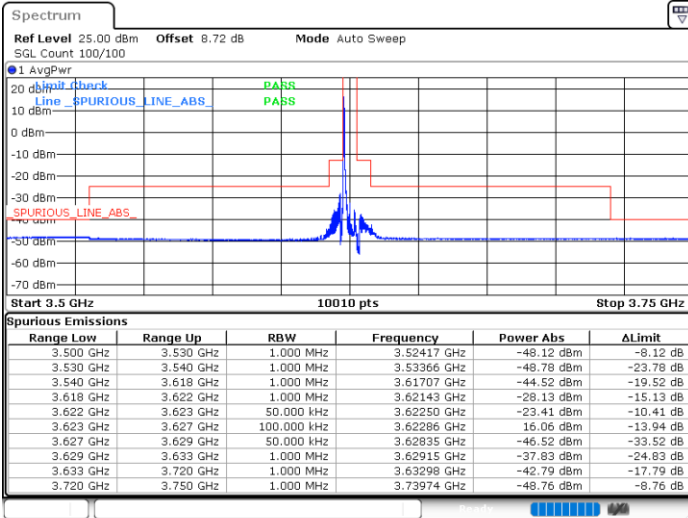

Date: 11.SEP.2024 11:29:10

LTE Band 48 / 5MHz

256QAM

Lowest Channel / 1RB0

Lowest Channel / 1RBmax

Date: 11.SEP.2024 10:48:24

Date: 11.SEP.2024 10:56:22

Lowest Channel / FullIRB

N/A

Date: 11.SEP.2024 10:36:35

LTE Band 48 / 5MHz

256QAM

Middle Channel / 1RB0

Middle Channel / 1RBmax

Date: 11.SEP.2024 10:44:18

Date: 11.SEP.2024 10:57:07

Middle Channel / Full

N/A

Date: 11.SEP.2024 11:07:46

LTE Band 48 / 5MHz

256QAM

Highest Channel / 1RB0

Highest Channel / 1RBmax

Date: 11.SEP.2024 11:15:34

Date: 11.SEP.2024 11:23:22

Highest Channel / FullIRB

N/A

Date: 11.SEP.2024 11:31:06

LTE Band 48 / 10MHz

QPSK

Lowest Channel / 1RB0

Lowest Channel / 1RBmax