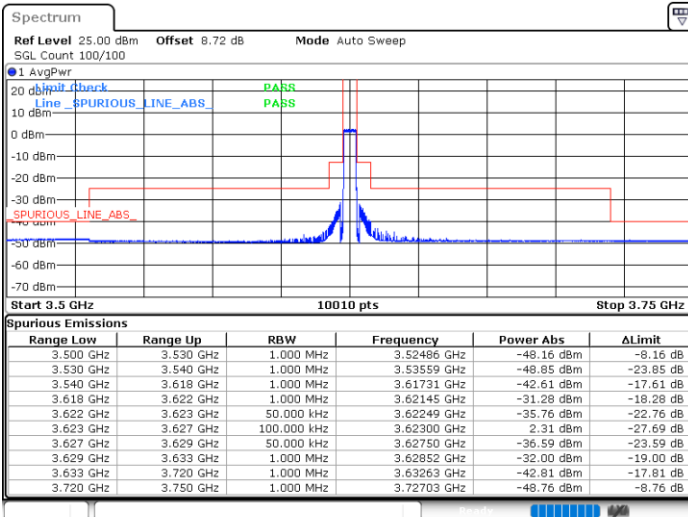

Date: 11.SEP.2024 11:29:10

LTE Band 48 / 5MHz

256QAM

Lowest Channel / 1RB0

Lowest Channel / 1RBmax

Date: 11.SEP.2024 10:48:24

Date: 11.SEP.2024 10:56:22

Lowest Channel / FullIRB

N/A

Date: 11.SEP.2024 10:36:35

LTE Band 48 / 5MHz

256QAM

Middle Channel / 1RB0

Middle Channel / 1RBmax

Date: 11.SEP.2024 10:44:18

Date: 11.SEP.2024 10:57:07

Middle Channel / Full

N/A

Date: 11.SEP.2024 11:07:46

LTE Band 48 / 5MHz

256QAM

Highest Channel / 1RB0

Highest Channel / 1RBmax

Date: 11.SEP.2024 11:15:34

Date: 11.SEP.2024 11:23:22

Highest Channel / FullIRB

N/A

Date: 11.SEP.2024 11:31:06

LTE Band 48 / 10MHz

QPSK

Lowest Channel / 1RB0

Lowest Channel / 1RBmax