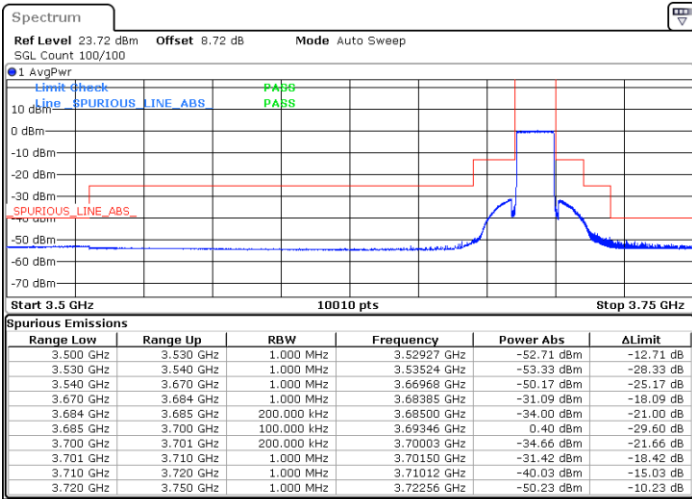

Date: 11.SEP.2024 13:14:08

Date: 11.SEP.2024 13:21:50

Middle Channel / Full

N/A

Date: 11.SEP.2024 13:29:32

LTE Band 48 / 15MHz

16QAM

Highest Channel / 1RB0

Highest Channel / 1RBmax

Date: 11.SEP.2024 13:37:18

Date: 11.SEP.2024 18:03:42

Highest Channel / FullRB

N/A

Date: 11.SEP.2024 18:10:56

LTE Band 48 / 15MHz

64QAM

Lowest Channel / 1RB0

Lowest Channel / 1RBmax

Date: 11.SEP.2024 12:52:48

Date: 11.SEP.2024 13:00:36

Lowest Channel / FullRB

N/A

Date: 11.SEP.2024 13:08:20

LTE Band 48 / 15MHz