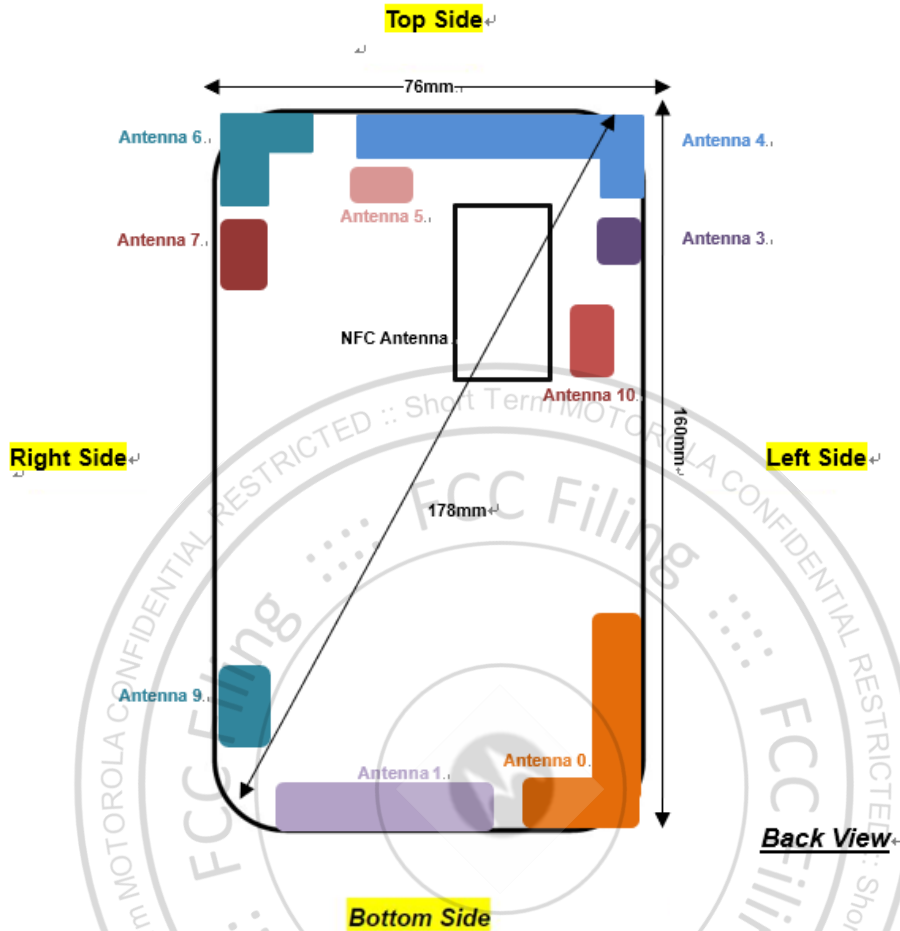

Front, Test Separation 5 mm

Back, Test Separation 5 mm

Left Side, Test Separation 5 mm

Right Side, Test Separation 5 mm

Top Side, Test Separation 5 mm

Bottom Side, Test Separation 5 mm

Body-worn Exposure Condition

Front, Test Separation 0 mm

Back, Test Separation 0 mm

Left Side, Test Separation 0 mm

Right Side, Test Separation 0 mm

Top Side, Test Separation 0 mm

Bottom Side, Test Separation 0 mm

Sensor off

Front, Test Separation 5 mm

Bottom Side, Test Separation 11 mm

Back, Test Separation 7 mm

Back, Test Separation 13 mm

Back, Test Separation 11 mm

Back, Test Separation 9 mm

Left Side, Test Separation 12 mm

Right Side, Test Separation 11 mm

Top Side, Test Separation 14 mm

Top Side, Test Separation 9 mm

Antenna Location

Antenna	Support Band
Antenna 0	GSM: 850<TX/RX> UMTS: B5<TX/RX> LTE: B5/12/13/14/17/26/71/41<TX/RX> 5G NR: n5/n12/n14/n26/n71/n41 <TX/RX>
Antenna 1	GSM: 1900<TX/RX> UMTS: B2/4<TX/RX> LTE: B2/4/7/25/30/66/38/41<TX/RX> 5G NR: n2/n7/n25/n30/n66/n70/n41 <TX/RX>
Antenna 3	LTE: B48<TX/RX> 5G NR: n48/n77/n78<TX/RX>
Antenna 4	LTE: B2/4/5/7/12/13/14/17/25/26/30/66/71/41<TX/RX> 5G NR: n2/n5/n12/n14/n25/n26/n66/n70/n71/n41 <TX/RX>
Antenna 5	5G NR: n48/n77/n78<TX/RX>
Antenna 6	WLAN 2.4GHz<TX/RX> Bluetooth<TX/RX>
Antenna 7	5G NR: n48/n77/n78<TX/RX> WLAN 5GHz<TX/RX>
Antenna 9	5G NR: n48/n77/n78<TX/RX>
Antenna 10	LTE: B41<TX/RX> NR: n41<TX/RX>
NFC Antenna	NFC<TX/RX>