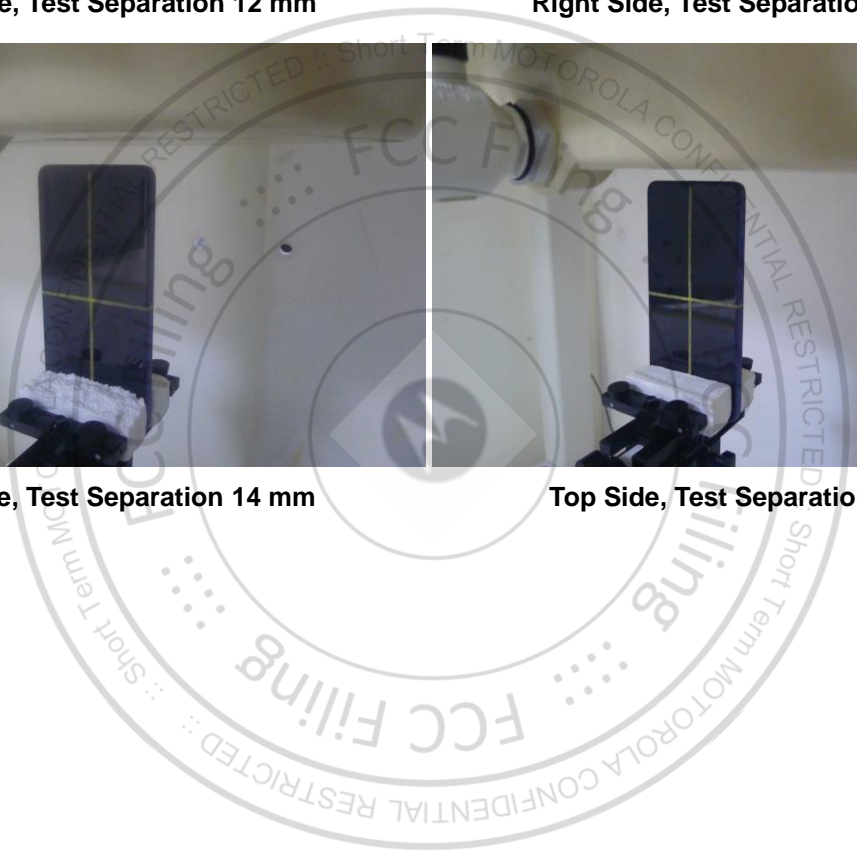

Front, Test Separation 5 mm

Back, Test Separation 5 mm

Left Side, Test Separation 5 mm

Right Side, Test Separation 5 mm

Top Side, Test Separation 5 mm

Bottom Side, Test Separation 5 mm

Body-worn Exposure Condition

Front, Test Separation 0 mm

Back, Test Separation 0 mm

Left Side, Test Separation 0 mm

Right Side, Test Separation 0 mm

Top Side, Test Separation 0 mm

Bottom Side, Test Separation 0 mm

Sensor off

Front, Test Separation 5 mm

Bottom Side, Test Separation 11 mm

Back, Test Separation 7 mm

Back, Test Separation 13 mm

Back, Test Separation 11 mm

Back, Test Separation 9 mm

Left Side, Test Separation 12 mm

Right Side, Test Separation 11 mm

Top Side, Test Separation 14 mm

Top Side, Test Separation 9 mm

Antenna Location

Antenna	Support Band
Antenna 0	GSM: 850<TX/RX> UMTS: B5<TX/RX> LTE: B5/12/13/14/17/26/71/41<TX/RX> 5G NR: n5/n12/n14/n26/n71/n41 <TX/RX>
Antenna 1	GSM: 1900<TX/RX> UMTS: B2/4<TX/RX> LTE: B2/4/7/25/30/66/38/41<TX/RX> 5G NR: n2/n7/n25/n30/n66/n70/n41 <TX/RX>
Antenna 3	LTE: B48<TX/RX> 5G NR: n48/n77/n78<TX/RX>
Antenna 4	LTE: B2/4/5/7/12/13/14/17/25/26/30/66/71/41<TX/RX> 5G NR: n2/n5/n12/n14/n25/n26/n66/n70/n71/n41 <TX/RX>
Antenna 5	5G NR: n48/n77/n78<TX/RX>
Antenna 6	WLAN 2.4GHz<TX/RX> Bluetooth<TX/RX>
Antenna 7	5G NR: n48/n77/n78<TX/RX> WLAN 5GHz<TX/RX>
Antenna 9	5G NR: n48/n77/n78<TX/RX>
Antenna 10	LTE: B41<TX/RX> NR: n41<TX/RX>
NFC Antenna	NFC<TX/RX>