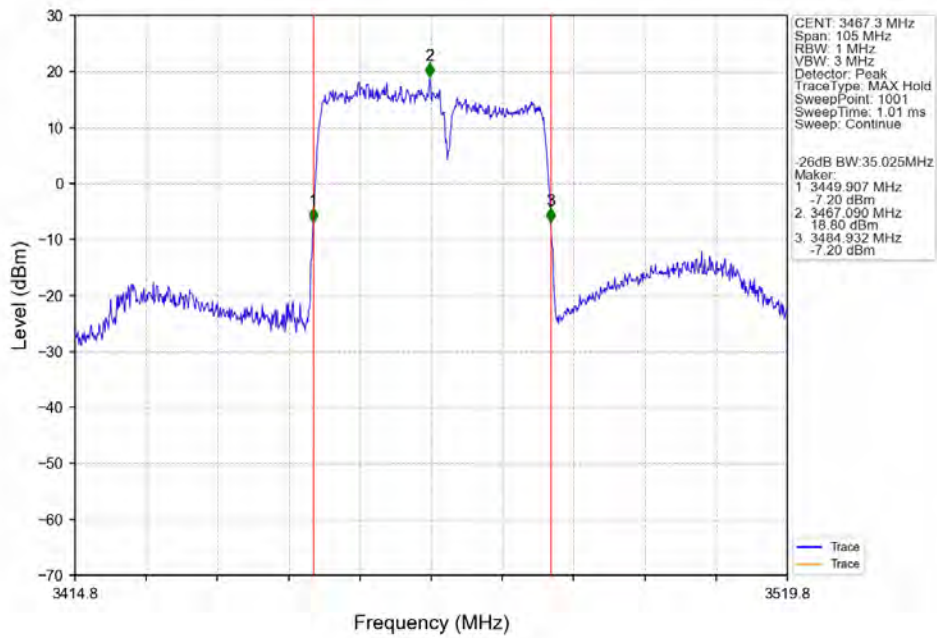

CA_42C(3450-3550)_SISO_NTNV_CC1:20 CC2:15MHz_CC1:64QAM CC2:64QAM_CC1:3460 CC2:3477.1MHz_CC1:100@0 CC2: 75@0