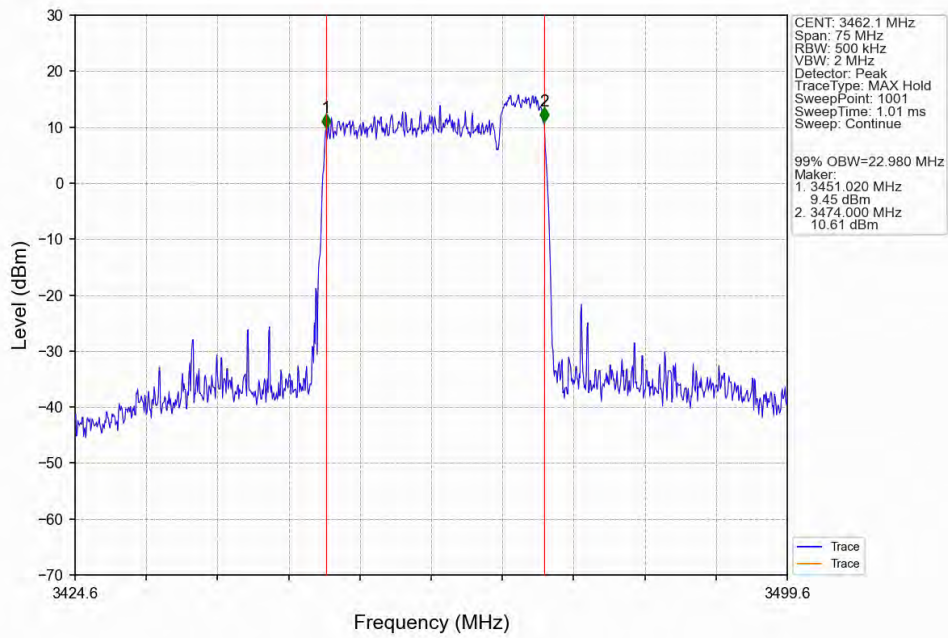

CA_42C(3450-3550)_SISO_NTNV_CC1:20 CC2:5MHz_CC1:16QAM CC2:16QAM_CC1:3460 CC2:3471.7MHz_CC1:100@0 CC2: 25@0