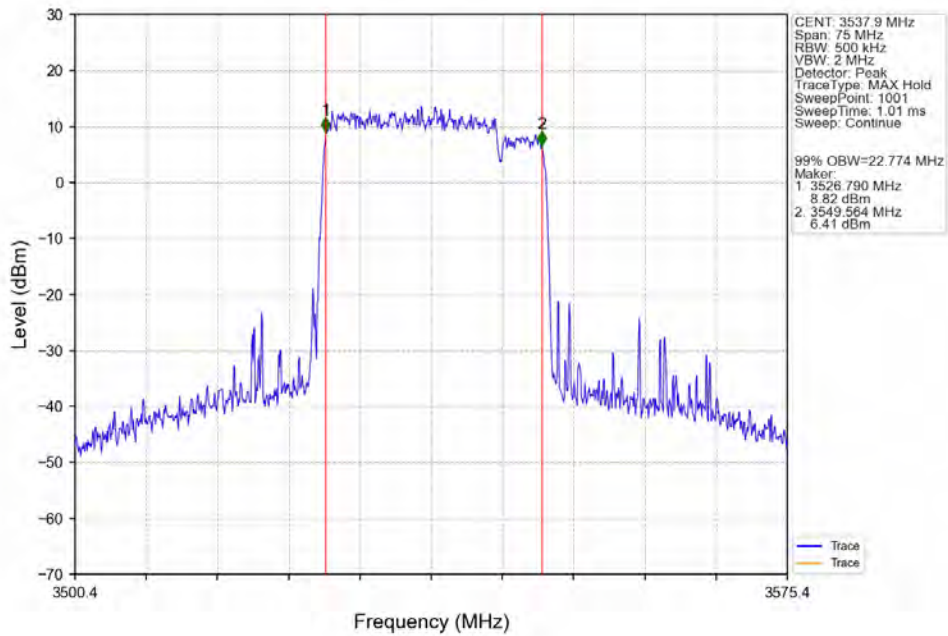

CA_42C(3450-3550)_SISO_NTNV_CC1:20 CC2:5MHz_CC1:16QAM CC2:16QAM_CC1:3535.8 CC2:3547.5MHz_CC1:100@0 CC2: 25@0