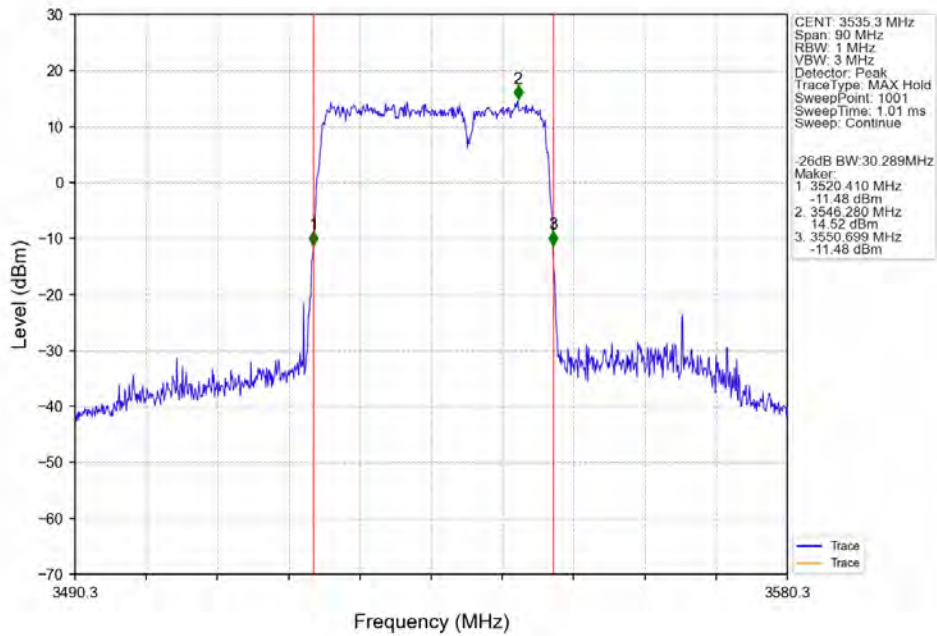

CA_42C(3450-3550)_SISO_NTNV_CC1:20 CC2:10MHz_CC1:256QAM CC2:256QAM_CC1:3530.6 CC2:3545MHz_CC1:100@0 CC2: 50@0