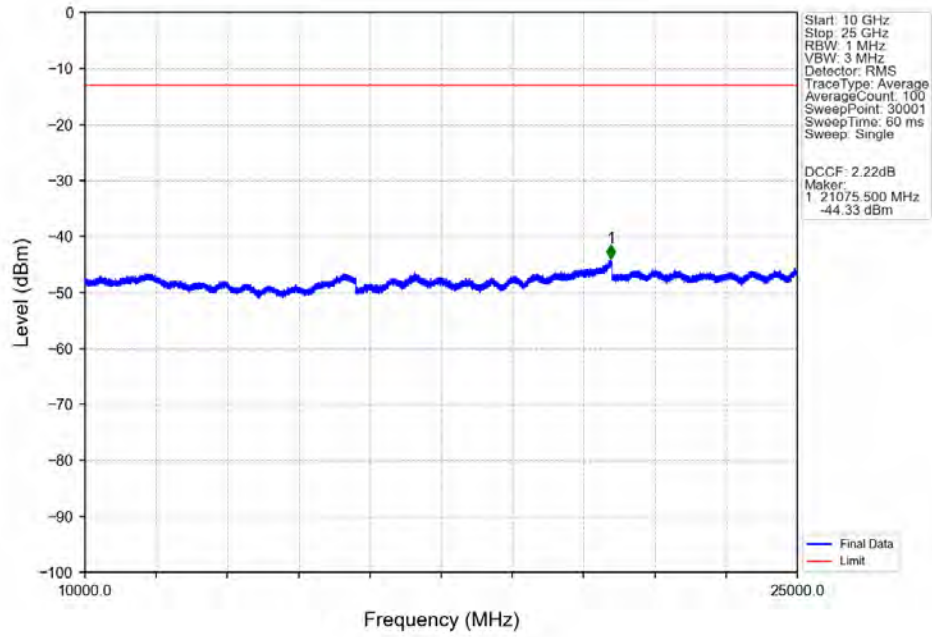

CA_42C(3450-3550)_SISO_NTNV_CC1:5 CC2:20MHz_CC1:QPSK CC2:QPSK_CC1:3528.3 CC2:3540MHz_CC1: 25@0
CC2: 100@0