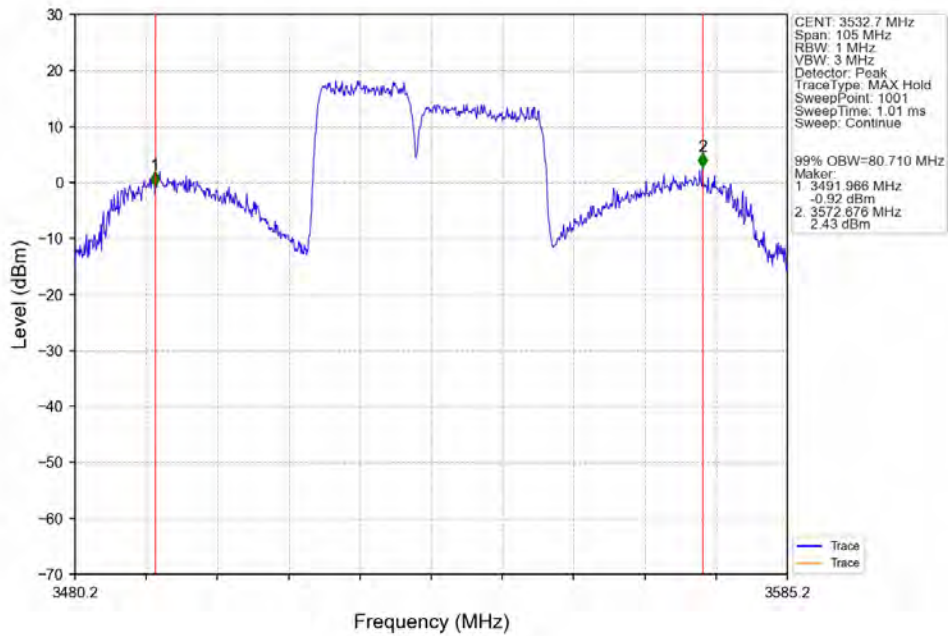

CA_42C(3450-3550)_SISO_NTNV_CC1:15 CC2:20MHz_CC1:16QAM CC2:16QAM_CC1:3522.9 CC2:3540MHz_CC1:75@0 CC2: 100@0