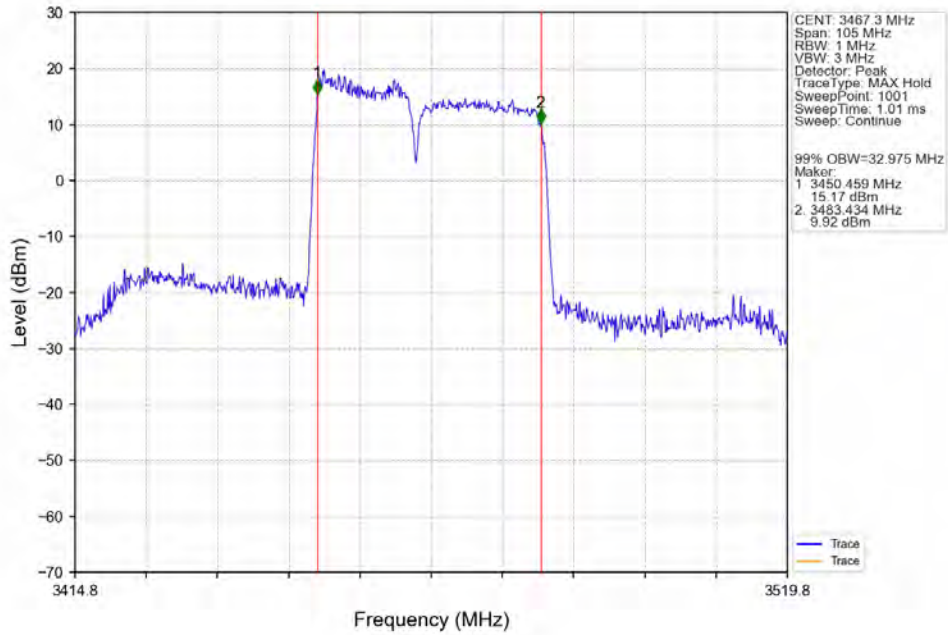

CA_42C(3450-3550)_SISO_NTNV_CC1:15 CC2:20MHz_CC1:16QAM CC2:16QAM_CC1:3457.5 CC2:3474.6MHz_CC1:75@0 CC2: 100@0