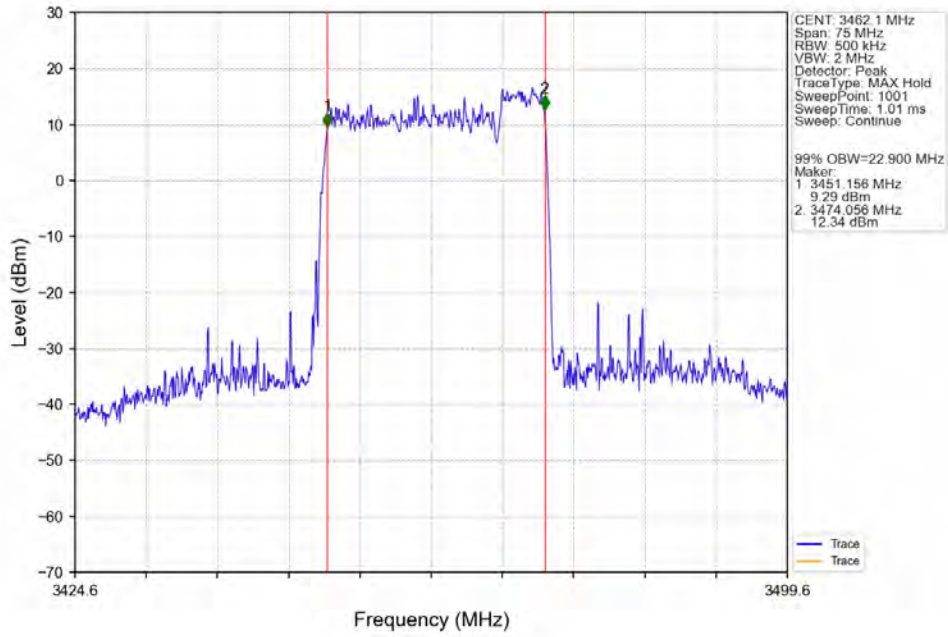

CA_42C(3450-3550)_SISO_NTNV_CC1:20 CC2:5MHz_CC1:QPSK CC2:QPSK_CC1:3460 CC2:3471.7MHz_CC1: 100@0
CC2: 25@0