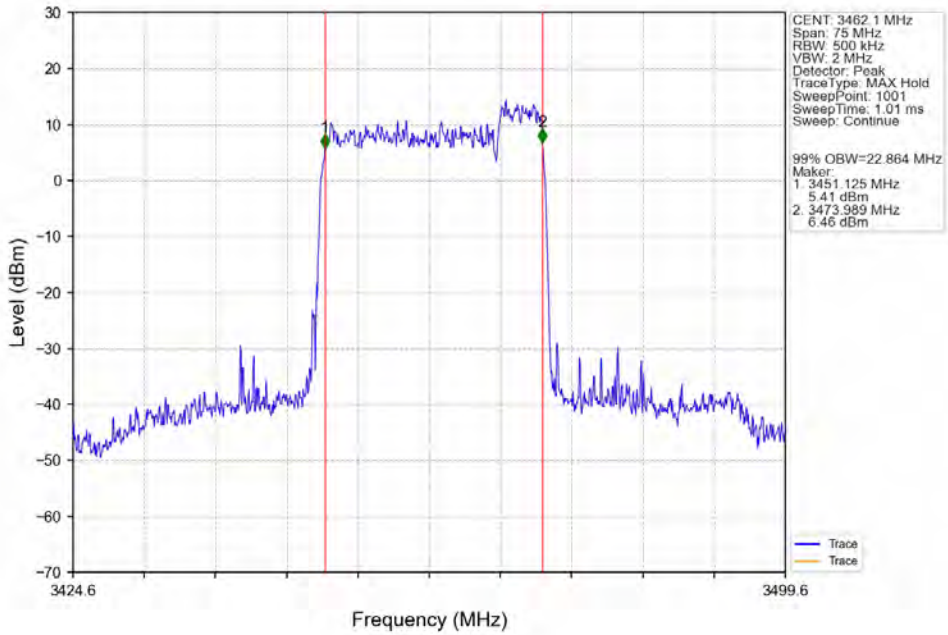

CA_42C(3450-3550)_SISO_NTNV_CC1:20 CC2:5MHz_CC1:256QAM CC2:256QAM_CC1:3460 CC2:3471.7MHz_CC1:100@0 CC2: 25@0