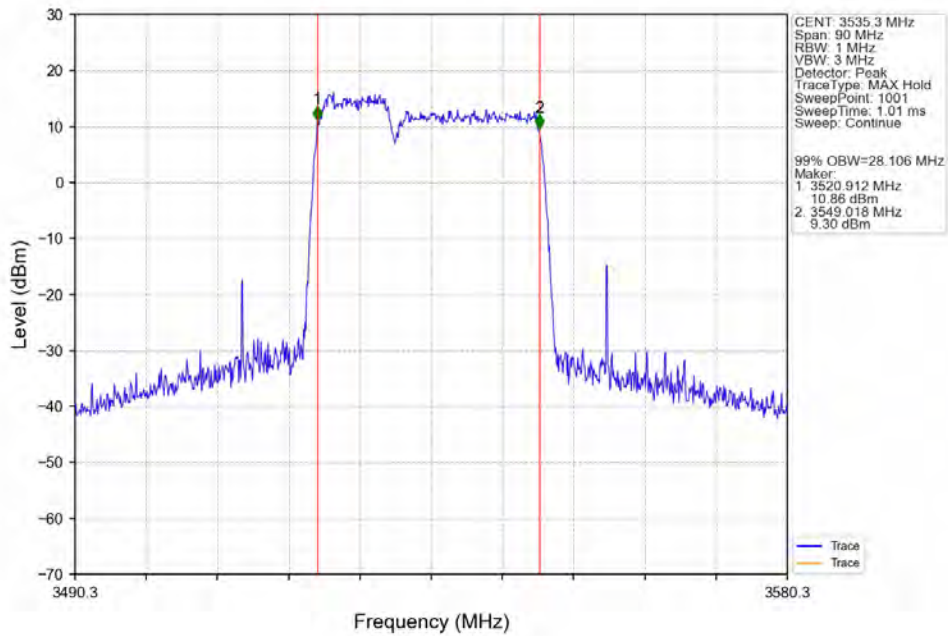

CA_42C(3450-3550)_SISO_NTNV_CC1:10 CC2:20MHz_CC1:256QAM CC2:256QAM_CC1:3525.6 CC2:3540MHz_CC1:50@0 CC2: 100@0