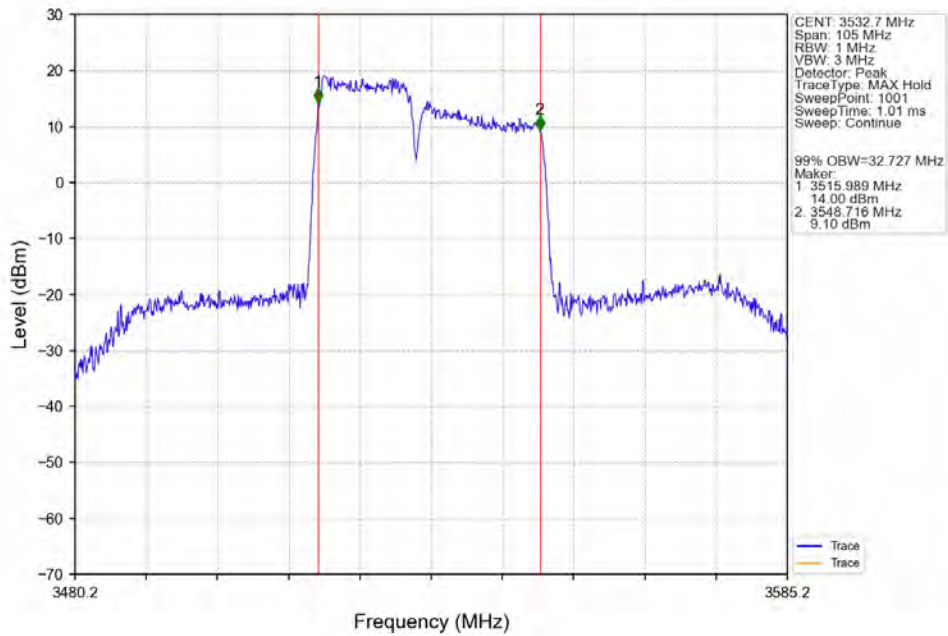

CA_42C(3450-3550)_SISO_NTNV_CC1:15 CC2:20MHz_CC1:64QAM CC2:64QAM_CC1:3522.9 CC2:3540MHz_CC1:75@0 CC2: 100@0