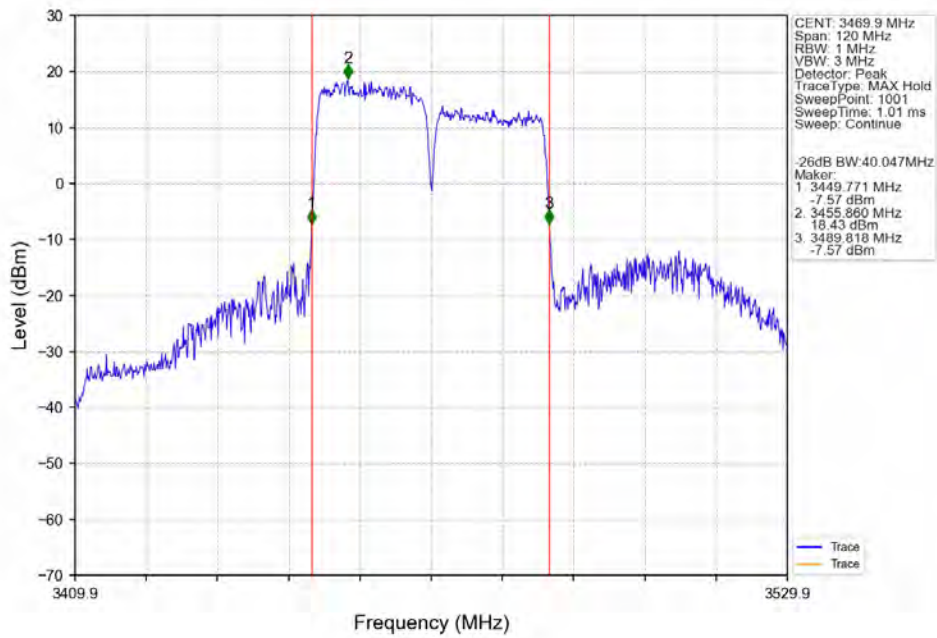

CA_42C(3450-3550)_SISO_NTNV_CC1:20 CC2:20MHz_CC1:16QAM CC2:16QAM_CC1:3460 CC2:3479.8MHz_CC1:100@0 CC2: 100@0