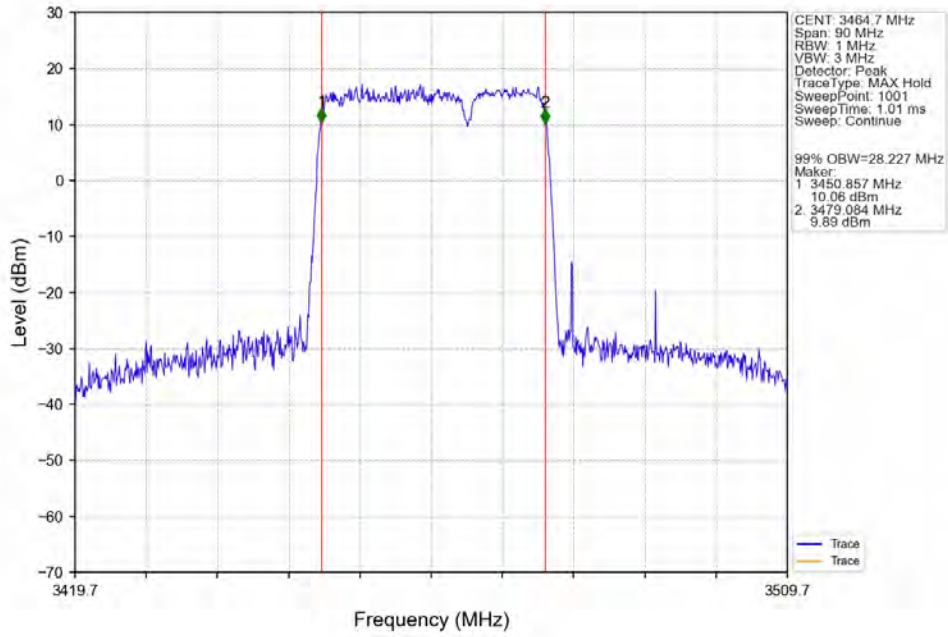

CA_42C(3450-3550)_SISO_NTNV_CC1:20 CC2:10MHz_CC1:16QAM CC2:16QAM_CC1:3460 CC2:3474.4MHz_CC1:100@0 CC2: 50@0