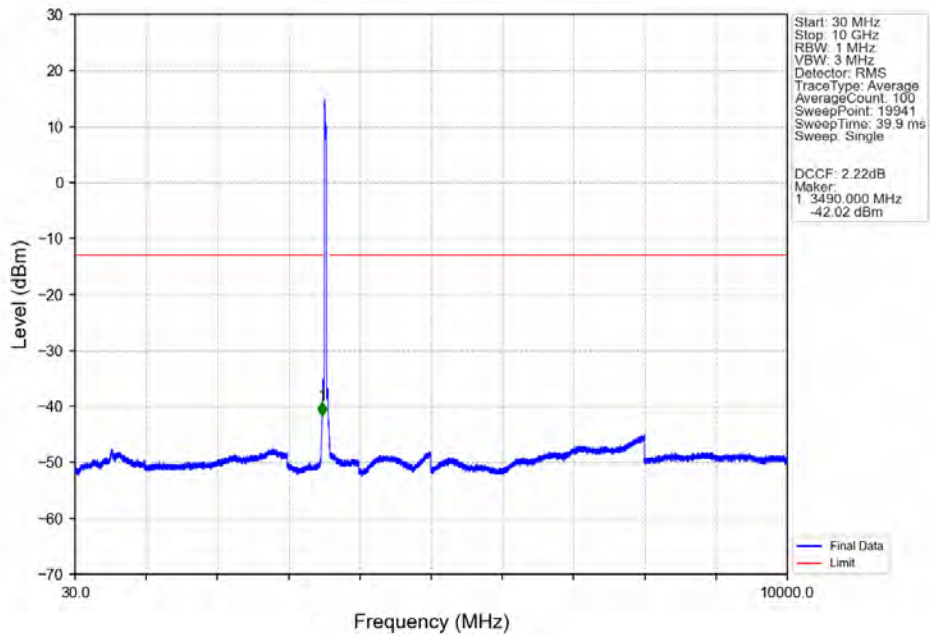

CA_42C(3450-3550)_SISO_NTNV_CC1:10 CC2:20MHz_CC1:QPSK CC2:QPSK_CC1:3525.6 CC2:3540MHz_CC1: 50@0
CC2: 100@0

Start (MHz)	Stop (MHz)	RBW (MHz)	Method	Marker No.	Freq (MHz)	Level (dBm)	Limit (dBm)	Result
3475.3	3515.3	1	CHP	1	3514.650	-42.20	-13	Pass
3515.3	3519.3	0.5	CHP	2	3519.050	-43.08	-13	Pass
3519.3	3520.3	0.2	CHP	3	3520.200	-45.12	-13	Pass
3520.3	3550.3	0.1	/	/	/	/	/	/
3550.3	3551.3	0.2	CHP	4	3550.450	-47.72	-13	Pass
3551.3	3555.3	0.5	CHP	5	3551.600	-44.91	-13	Pass
3555.3	3595.3	1	CHP	6	3560.400	-42.87	-13	Pass

CA_42C(3450-3550)_SISO_NTNV_CC1:10 CC2:20MHz_CC1:QPSK CC2:QPSK_CC1:3525.6 CC2:3540MHz_CC1: 50@0
CC2: 100@0