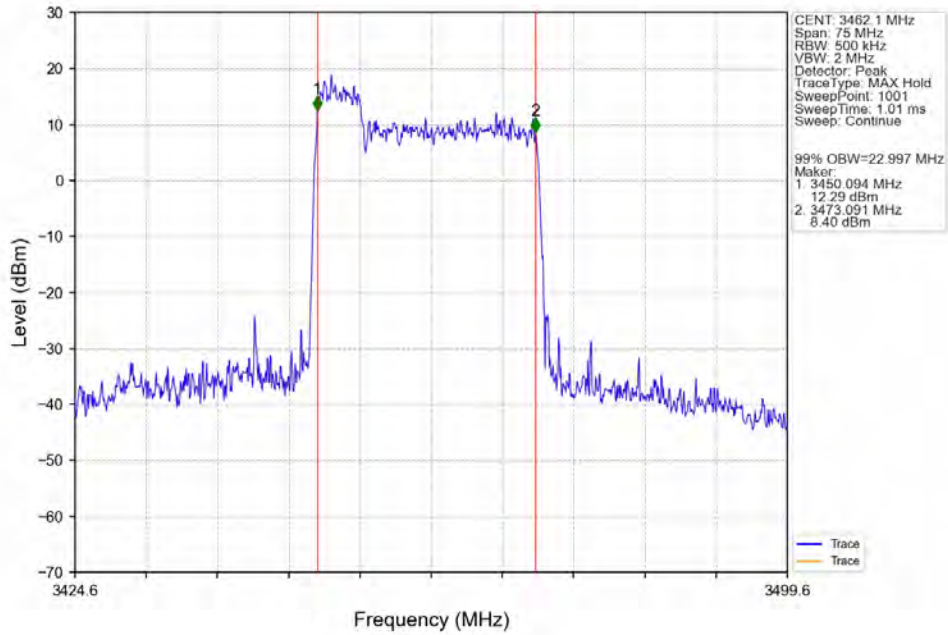

CA_42C(3450-3550)_SISO_NTNV_CC1:5 CC2:20MHz_CC1:16QAM CC2:16QAM_CC1:3452.5 CC2:3464.2MHz_CC1: 25@0 CC2: 100@0