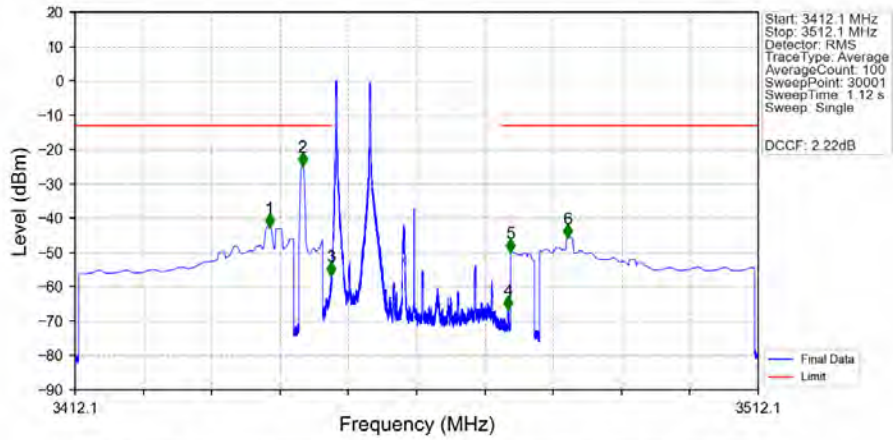

3.2 Test Graph

3.2.1 CA_42C_NTNV

CA_42C(3450-3550)_SISO_NTNV_CC1:5 CC2:20MHz_CC1:QPSK CC2:QPSK_CC1:3452.5 CC2:3464.2MHz_CC1: 1@0
CC2: 1@0

Start (MHz)	Stop (MHz)	RBW (MHz)	Method	Marker No.	Freq (MHz)	Level (dBm)	Limit (dBm)	Result
3412.1	3444.6	1	CHP	1	3440.530	-42.47	-13	Pass
3444.6	3448.6	0.5	CHP	2	3445.380	-24.52	-13	Pass
3448.6	3449.6	0.003	/	3	3449.593	-56.48	-13	Pass
3449.6	3474.6	0.003	/	/	/	/	/	/
3474.6	3475.6	0.003	/	4	3475.487	-66.47	-13	Pass
3475.6	3479.6	0.5	CHP	5	3475.850	-49.74	-13	Pass
3479.6	3512.1	1	CHP	6	3484.187	-45.49	-13	Pass

CA_42C(3450-3550)_SISO_NTNV_CC1:5 CC2:20MHz_CC1:QPSK CC2:QPSK_CC1:3452.5 CC2:3464.2MHz_CC1: 1@0
CC2: 1@0