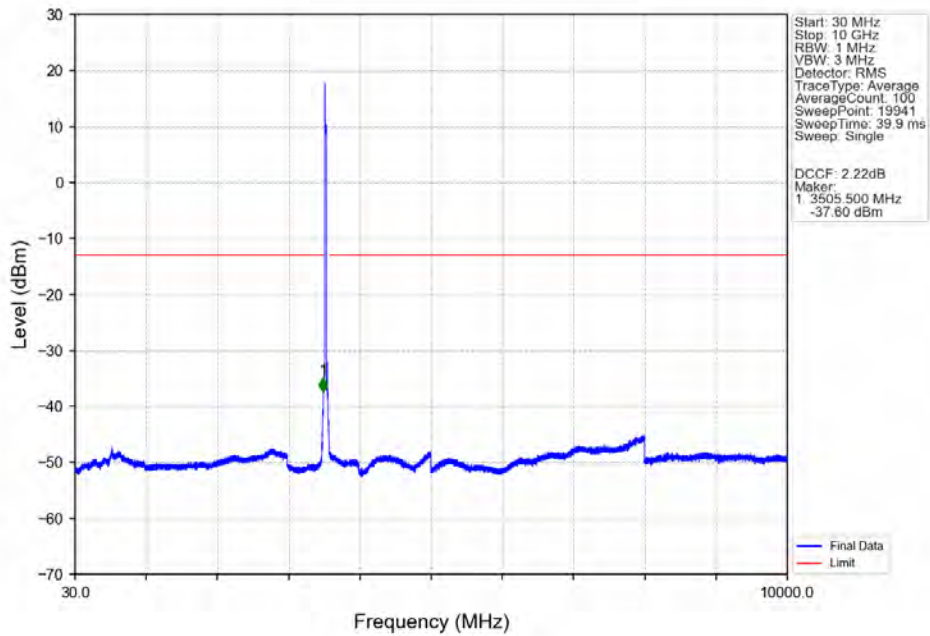

CA_42C(3450-3550)_SISO_NTNV_CC1:5 CC2:20MHz_CC1:QPSK CC2:QPSK_CC1:3528.3 CC2:3540MHz_CC1: 25@0
CC2: 100@0

Start (MHz)	Stop (MHz)	RBW (MHz)	Method	Marker No.	Freq (MHz)	Level (dBm)	Limit (dBm)	Result
3487.9	3520.4	1	CHP	1	3518.400	-39.92	-13	Pass
3520.4	3524.4	0.5	CHP	2	3524.150	-40.11	-13	Pass
3524.4	3525.4	0.2	CHP	3	3525.250	-44.84	-13	Pass
3525.4	3550.4	0.1	/	/	/	/	/	/
3550.4	3551.4	0.2	CHP	4	3550.550	-48.45	-13	Pass
3551.4	3555.4	0.5	CHP	5	3551.850	-43.73	-13	Pass
3555.4	3587.9	1	CHP	6	3557.900	-42.00	-13	Pass

CA_42C(3450-3550)_SISO_NTNV_CC1:5 CC2:20MHz_CC1:QPSK CC2:QPSK_CC1:3528.3 CC2:3540MHz_CC1: 25@0
CC2: 100@0