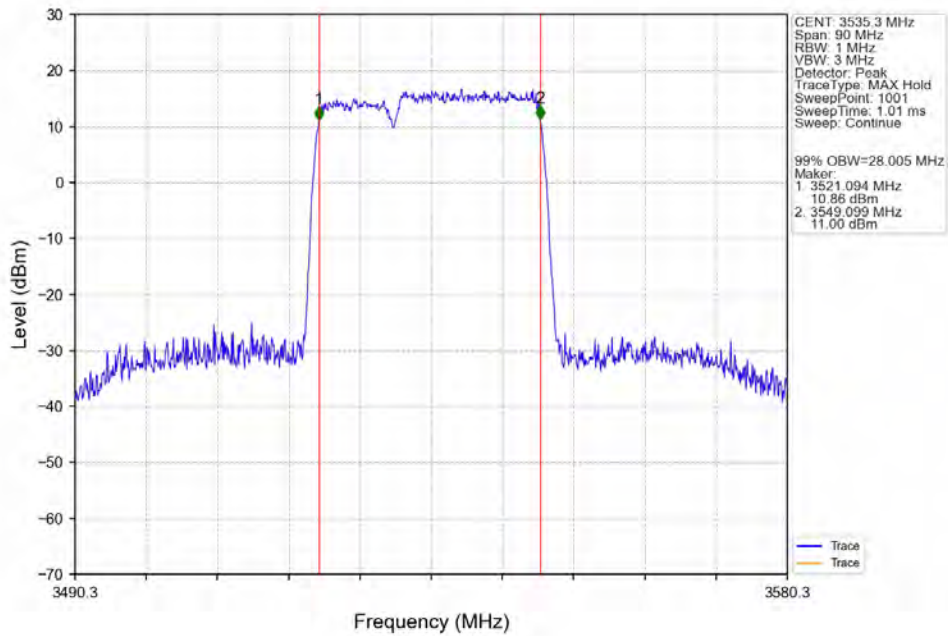

CA_42C(3450-3550)_SISO_NTNV_CC1:10 CC2:20MHz_CC1:QPSK CC2:QPSK_CC1:3525.6 CC2:3540MHz_CC1: 50@0
CC2: 100@0