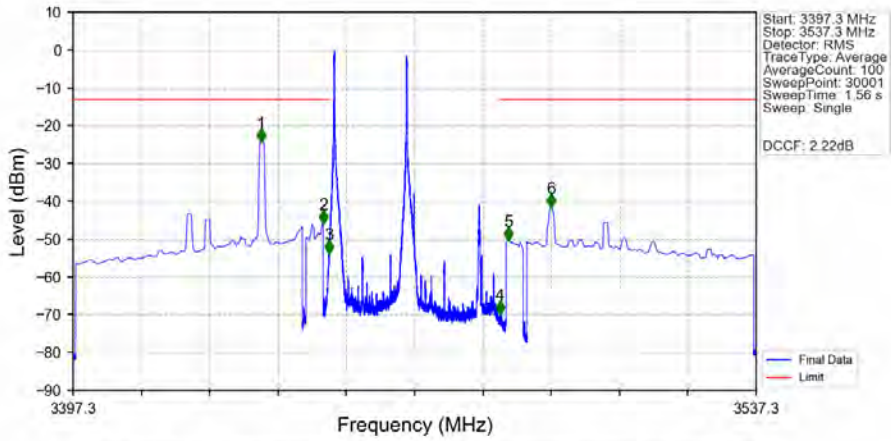

CA_42C(3450-3550)_SISO_NTNV_CC1:15 CC2:20MHz_CC1:QPSK CC2:QPSK_CC1:3457.5 CC2:3474.6MHz_CC1: 1@0
CC2: 1@0

Start (MHz)	Stop (MHz)	RBW (MHz)	Method	Marker No.	Freq (MHz)	Level (dBm)	Limit (dBm)	Result
3397.3	3444.8	1	CHP	1	3435.777	-24.03	-13	Pass
3444.8	3448.8	0.5	CHP	2	3448.549	-45.65	-13	Pass
3448.8	3449.8	0.003	/	3	3449.786	-53.51	-13	Pass
3449.8	3484.8	0.003	/	/	/	/	/	/
3484.8	3485.8	0.003	/	4	3484.823	-69.68	-13	Pass
3485.8	3489.8	0.5	CHP	5	3486.452	-50.12	-13	Pass
3489.8	3537.3	1	CHP	6	3495.225	-41.41	-13	Pass

CA_42C(3450-3550)_SISO_NTNV_CC1:15 CC2:20MHz_CC1:QPSK CC2:QPSK_CC1:3457.5 CC2:3474.6MHz_CC1: 1@0
CC2: 1@0