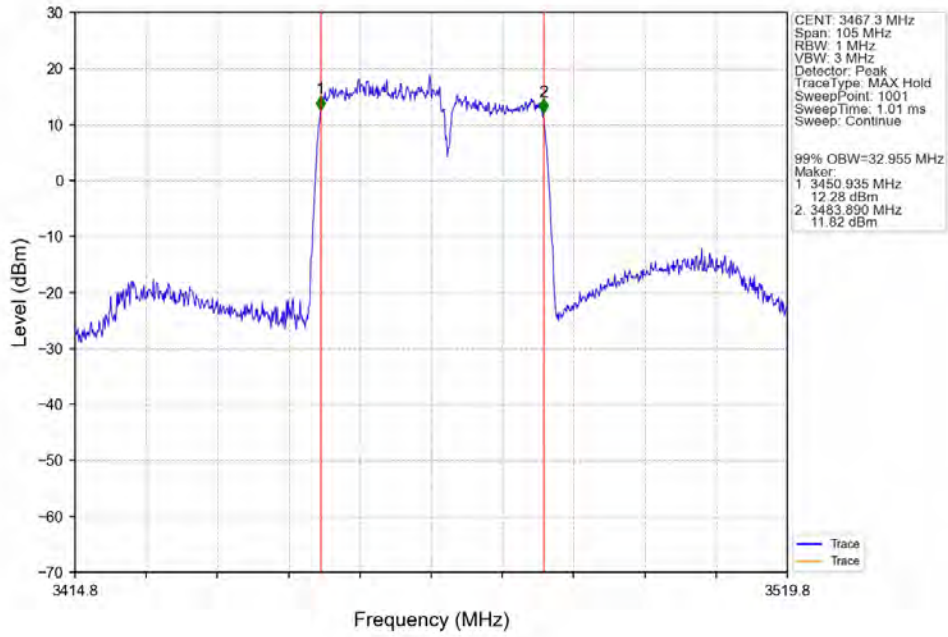

CA_42C(3450-3550)_SISO_NTNV_CC1:20 CC2:15MHz_CC1:64QAM CC2:64QAM_CC1:3460 CC2:3477.1MHz_CC1:100@0 CC2: 75@0