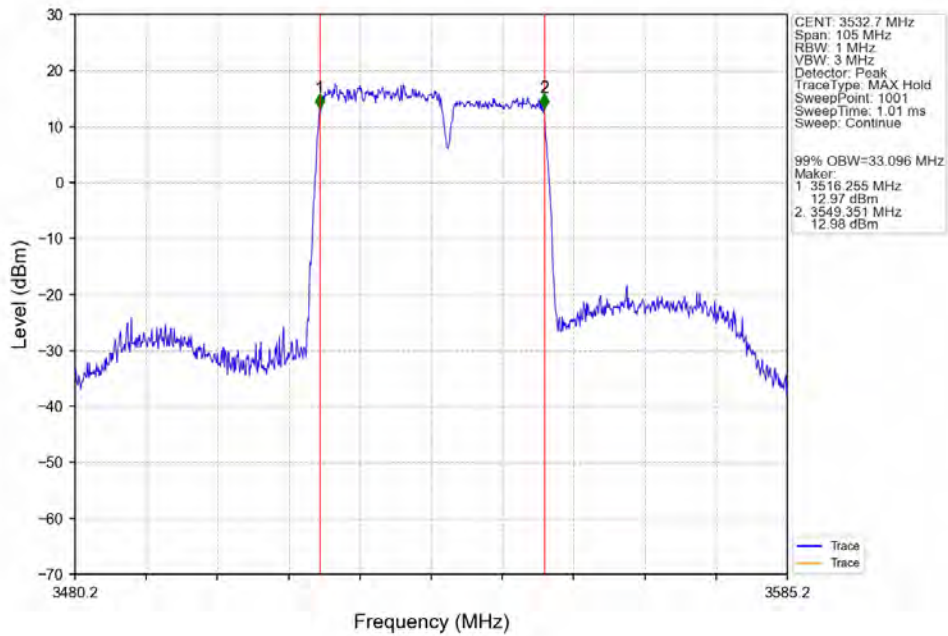

CA_42C(3450-3550)_SISO_NTNV_CC1:20 CC2:15MHz_CC1:QPSK CC2:QPSK_CC1:3525.4 CC2:3542.5MHz_CC1:
100@0 CC2: 75@0