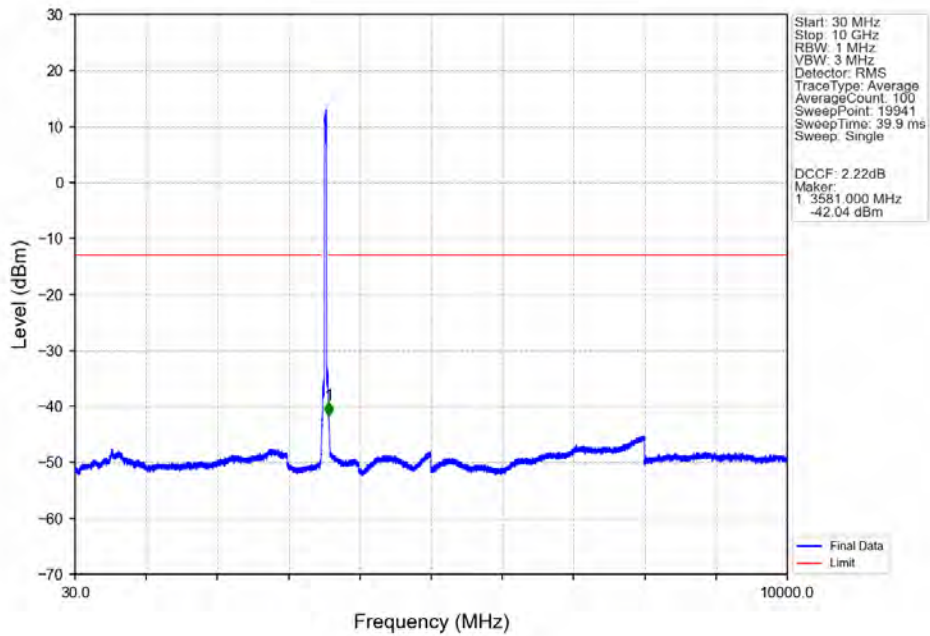

CA_42C(3450-3550)_SISO_NTNV_CC1:20 CC2:10MHz_CC1:QPSK CC2:QPSK_CC1:3530.6 CC2:3545MHz_CC1: 100@0
CC2: 50@0

Start (MHz)	Stop (MHz)	RBW (MHz)	Method	Marker No.	Freq (MHz)	Level (dBm)	Limit (dBm)	Result
3475.3	3515.3	1	CHP	1	3503.850	-41.77	-13	Pass
3515.3	3519.3	0.5	CHP	2	3518.400	-43.66	-13	Pass
3519.3	3520.3	0.2	CHP	3	3520.150	-47.20	-13	Pass
3520.3	3550.3	0.1	/	/	/	/	/	/
3550.3	3551.3	0.2	CHP	4	3550.450	-46.75	-13	Pass
3551.3	3555.3	0.5	CHP	5	3551.550	-43.88	-13	Pass
3555.3	3595.3	1	CHP	6	3563.100	-39.80	-13	Pass

CA_42C(3450-3550)_SISO_NTNV_CC1:20 CC2:10MHz_CC1:QPSK CC2:QPSK_CC1:3530.6 CC2:3545MHz_CC1: 100@0
CC2: 50@0