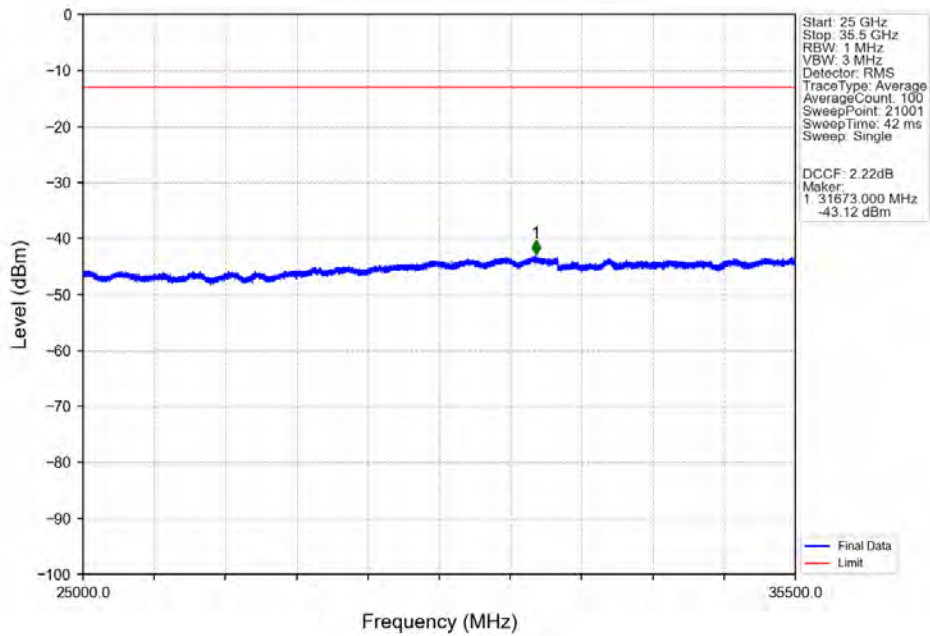

CA_42C(3450-3550)_SISO_NTNV_CC1:20 CC2:5MHz_CC1:QPSK CC2:QPSK_CC1:3460 CC2:3471.7MHz_CC1: 1@0
CC2: 1@0