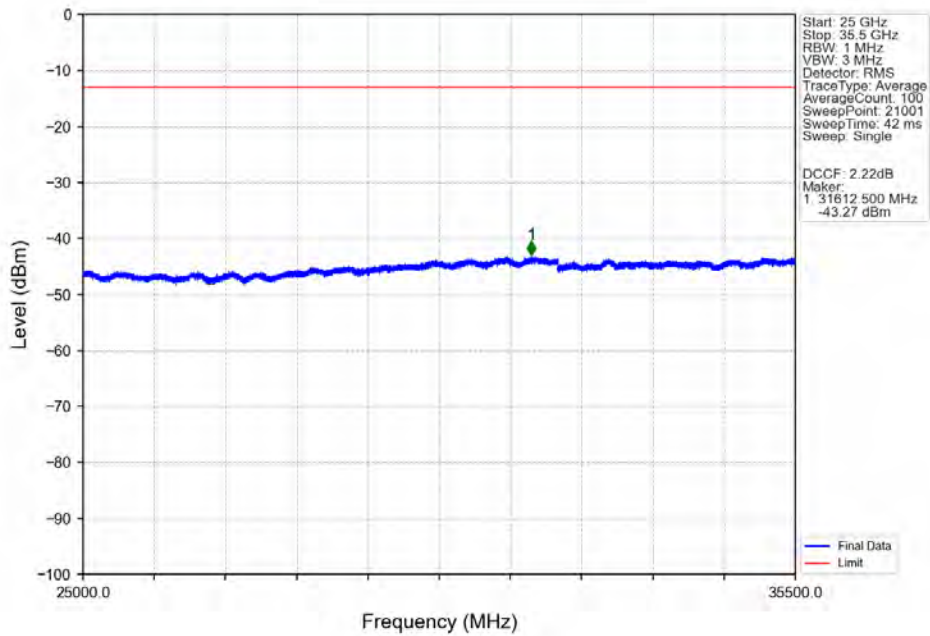

CA_42C(3450-3550)_SISO_NTNV_CC1:20 CC2:5MHz_CC1:QPSK CC2:QPSK_CC1:3535.8 CC2:3547.5MHz_CC1: 100@0
CC2: 25@0