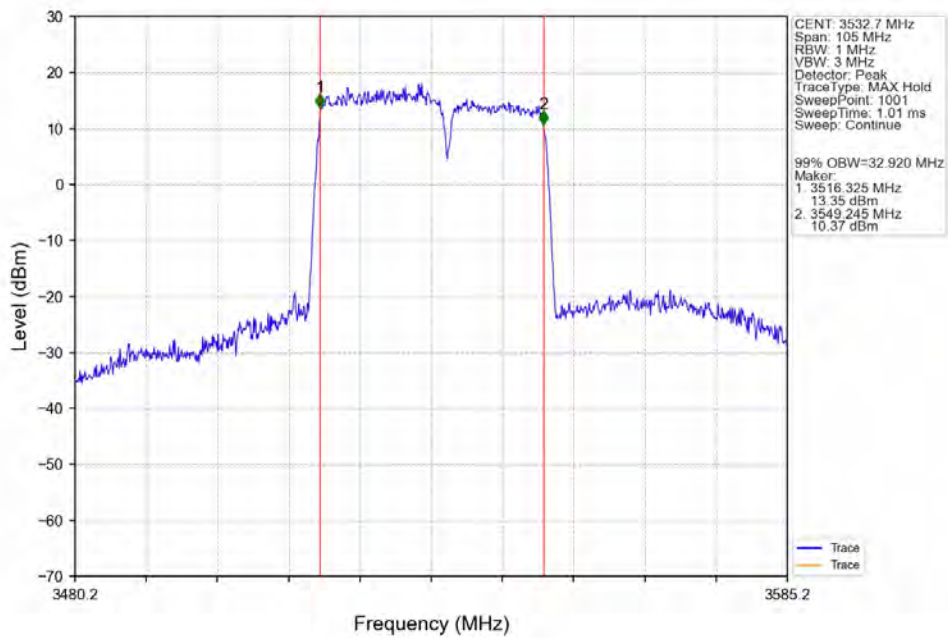

CA_42C(3450-3550)_SISO_NTNV_CC1:20 CC2:15MHz_CC1:16QAM CC2:16QAM_CC1:3525.4 CC2:3542.5MHz_CC1:100@0 CC2: 75@0