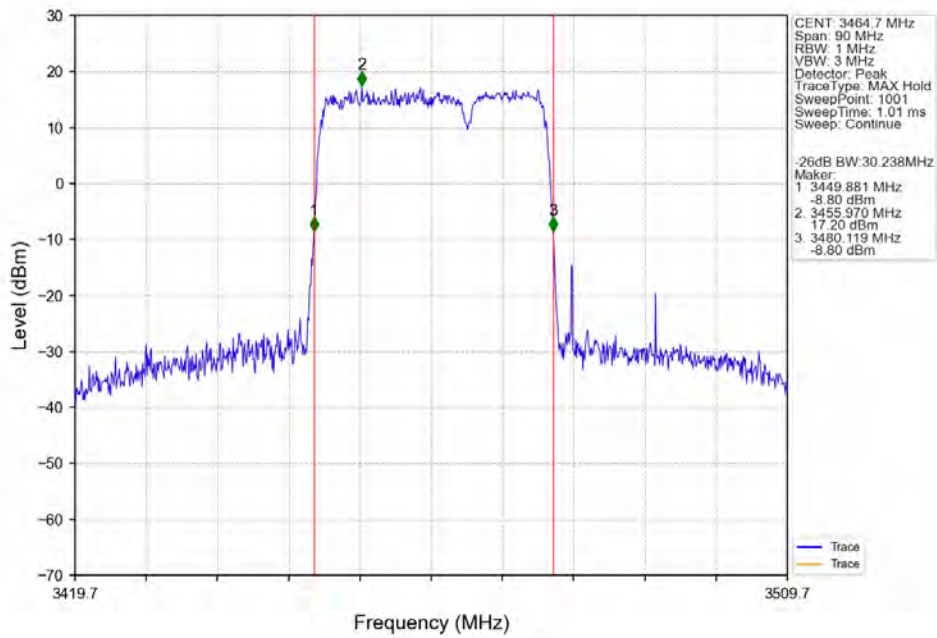

CA_42C(3450-3550)_SISO_NTNV_CC1:20 CC2:10MHz_CC1:16QAM CC2:16QAM_CC1:3460 CC2:3474.4MHz_CC1:100@0 CC2: 50@0