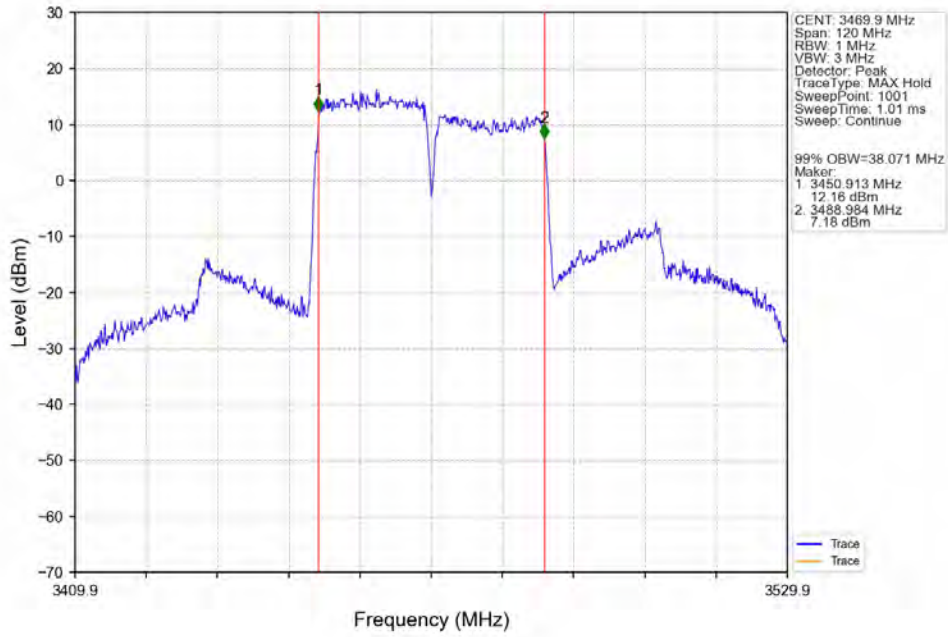

CA_42C(3450-3550)_SISO_NTNV_CC1:20 CC2:20MHz_CC1:256QAM CC2:256QAM_CC1:3460 CC2:3479.8MHz_CC1:100@0 CC2: 100@0