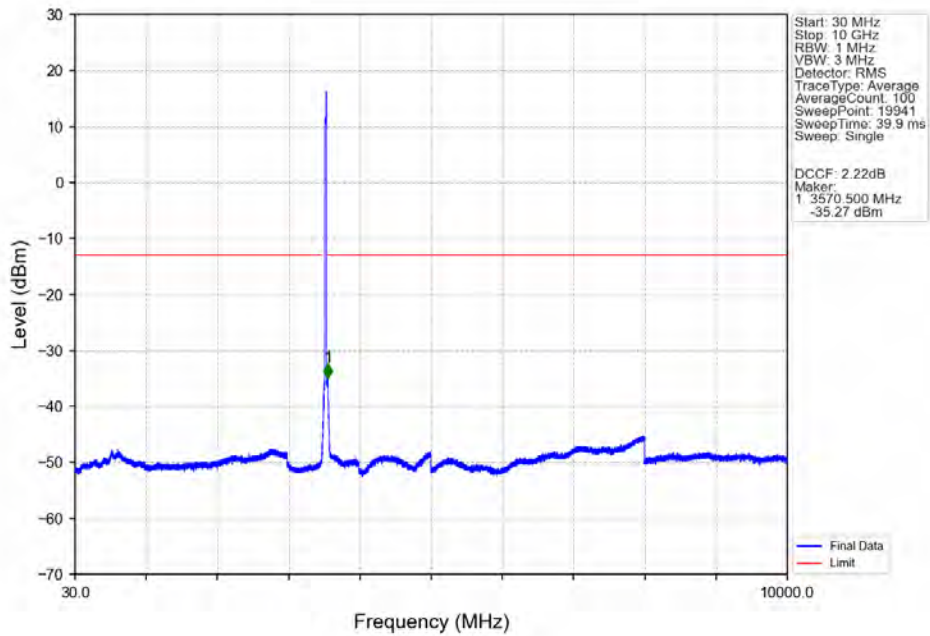

CA_42C(3450-3550)_SISO_NTNV_CC1:20 CC2:5MHz_CC1:QPSK CC2:QPSK_CC1:3535.8 CC2:3547.5MHz_CC1: 100@0
CC2: 25@0

Start (MHz)	Stop (MHz)	RBW (MHz)	Method	Marker No.	Freq (MHz)	Level (dBm)	Limit (dBm)	Result
3487.9	3520.4	1	CHP	1	3518.350	-42.19	-13	Pass
3520.4	3524.4	0.5	CHP	2	3523.600	-44.42	-13	Pass
3524.4	3525.4	0.2	CHP	3	3525.250	-47.49	-13	Pass
3525.4	3550.4	0.1	/	/	/	/	/	/
3550.4	3551.4	0.2	CHP	4	3550.750	-45.41	-13	Pass
3551.4	3555.4	0.5	CHP	5	3555.150	-41.94	-13	Pass
3555.4	3587.9	1	CHP	6	3566.850	-38.53	-13	Pass

CA_42C(3450-3550)_SISO_NTNV_CC1:20 CC2:5MHz_CC1:QPSK CC2:QPSK_CC1:3535.8 CC2:3547.5MHz_CC1: 100@0
CC2: 25@0