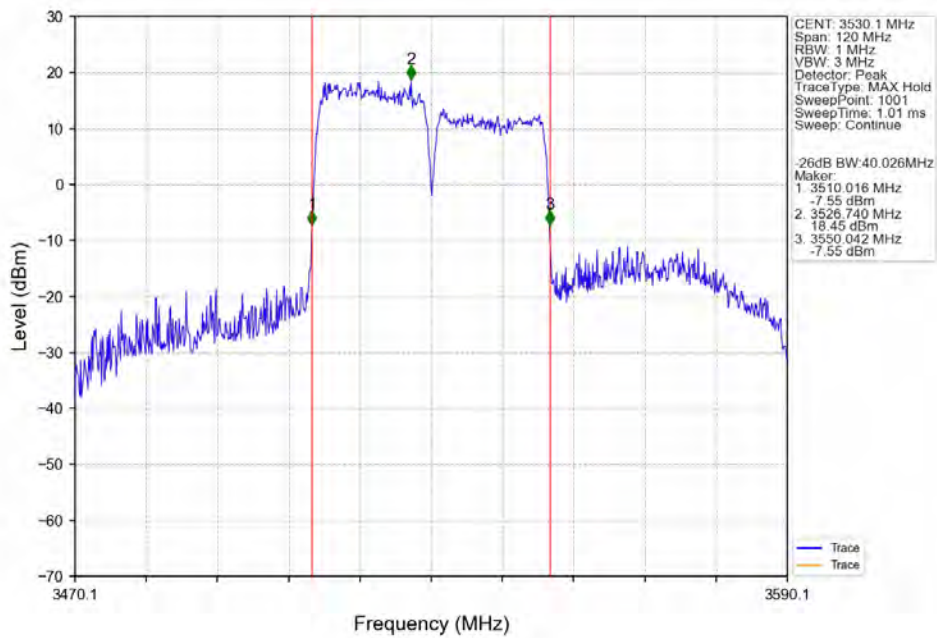

CA_42C(3450-3550)_SISO_NTNV_CC1:20 CC2:20MHz_CC1:64QAM CC2:64QAM_CC1:3520.2 CC2:3540MHz_CC1:100@0 CC2: 100@0