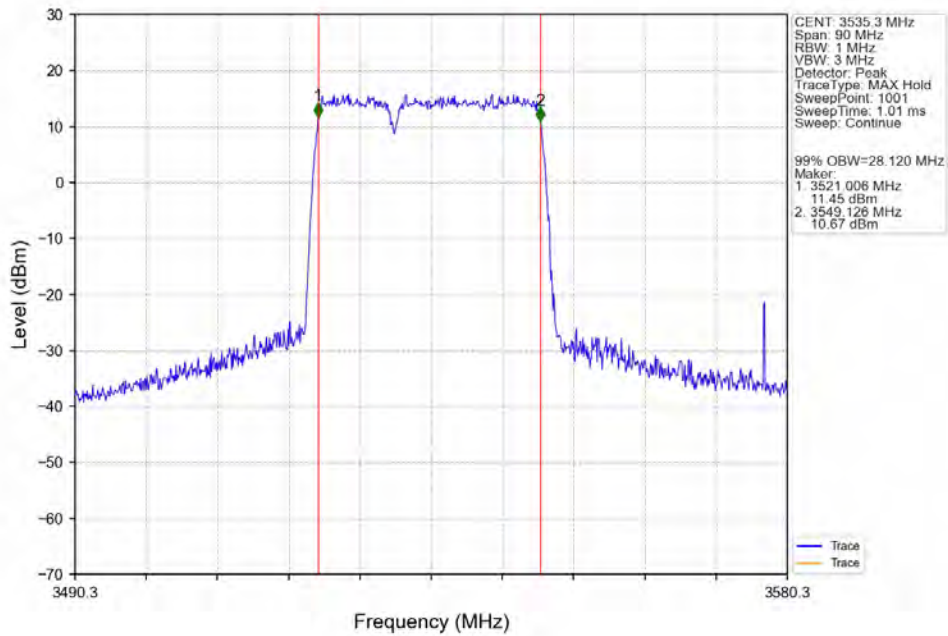

CA_42C(3450-3550)_SISO_NTNV_CC1:10 CC2:20MHz_CC1:64QAM CC2:64QAM_CC1:3525.6 CC2:3540MHz_CC1:50@0 CC2: 100@0