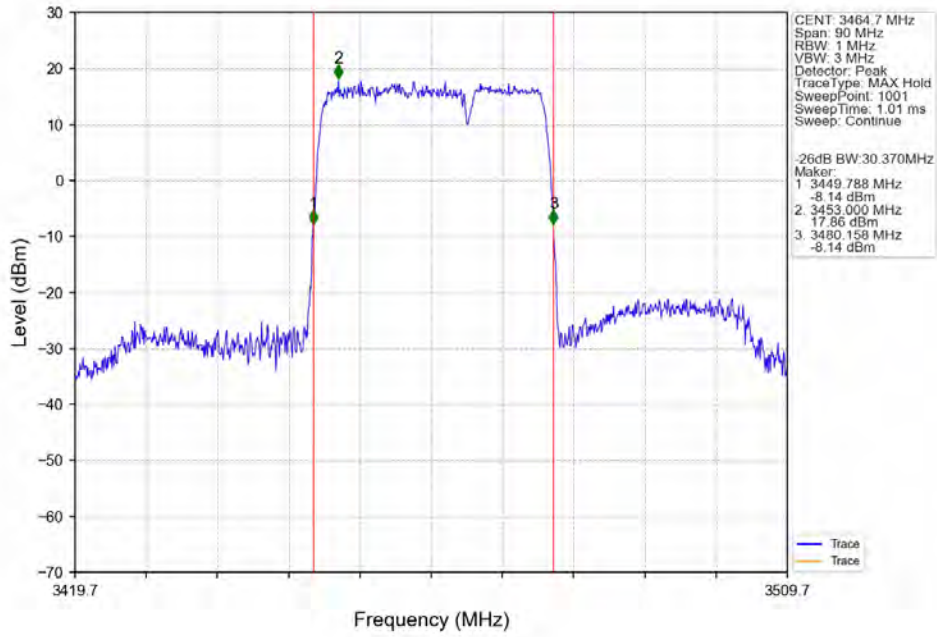

CA_42C(3450-3550)_SISO_NTNV_CC1:20 CC2:10MHz_CC1:QPSK CC2:QPSK_CC1:3460 CC2:3474.4MHz_CC1: 100@0
CC2: 50@0