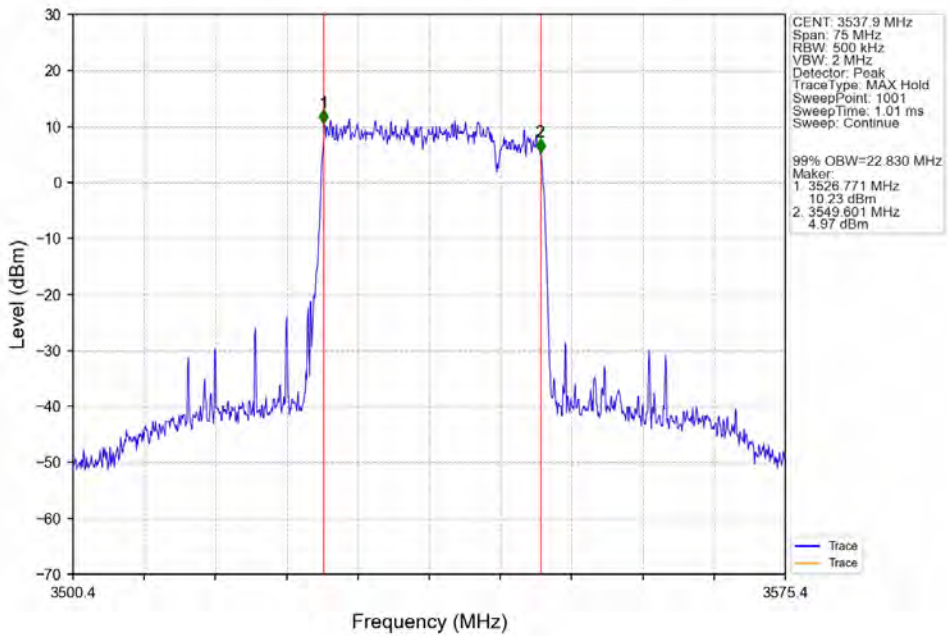

CA_42C(3450-3550)_SISO_NTNV_CC1:20 CC2:5MHz_CC1:256QAM CC2:256QAM_CC1:3535.8 CC2:3547.5MHz_CC1:100@0 CC2: 25@0