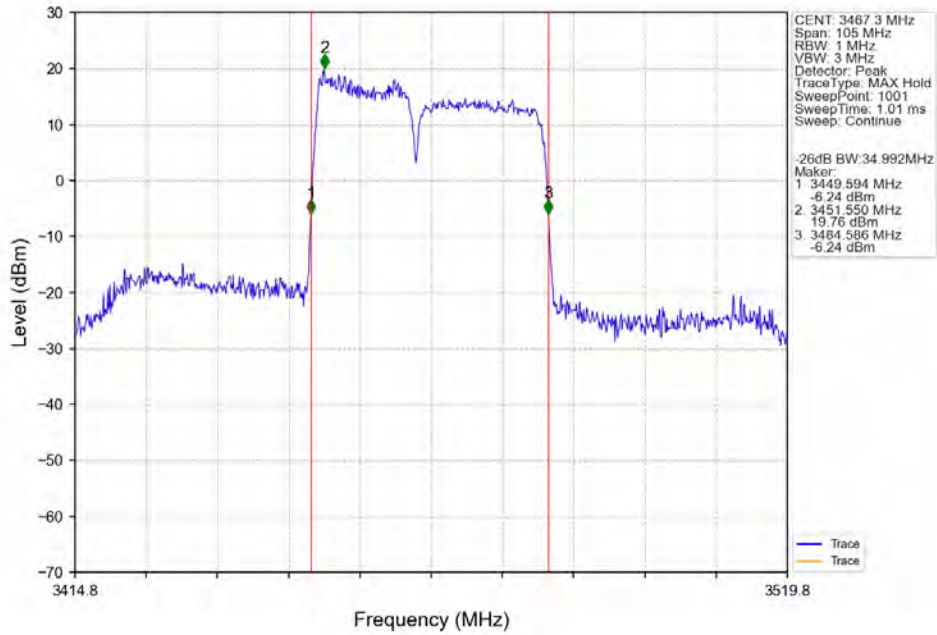

CA_42C(3450-3550)_SISO_NTNV_CC1:15 CC2:20MHz_CC1:16QAM CC2:16QAM_CC1:3457.5 CC2:3474.6MHz_CC1:75@0 CC2: 100@0