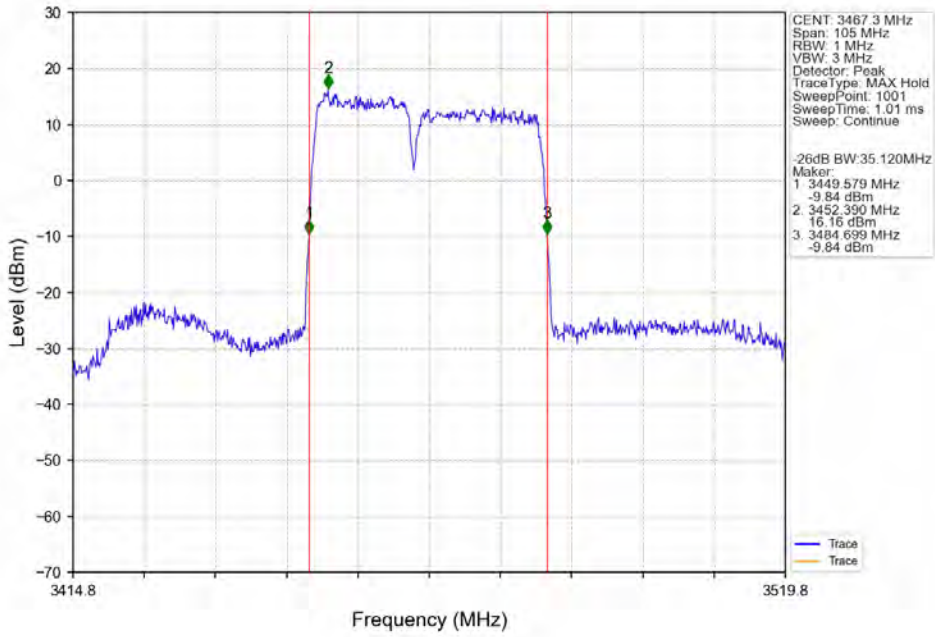

CA_42C(3450-3550)_SISO_NTNV_CC1:15 CC2:20MHz_CC1:256QAM CC2:256QAM_CC1:3457.5 CC2:3474.6MHz_CC1:75@0 CC2: 100@0