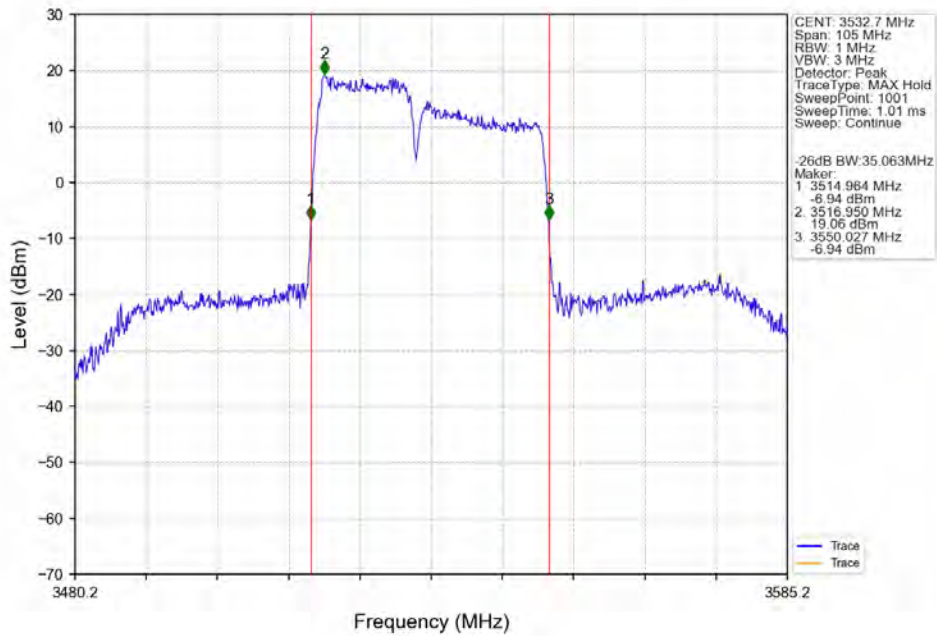

CA_42C(3450-3550)_SISO_NTNV_CC1:15 CC2:20MHz_CC1:64QAM CC2:64QAM_CC1:3522.9 CC2:3540MHz_CC1:75@0 CC2: 100@0