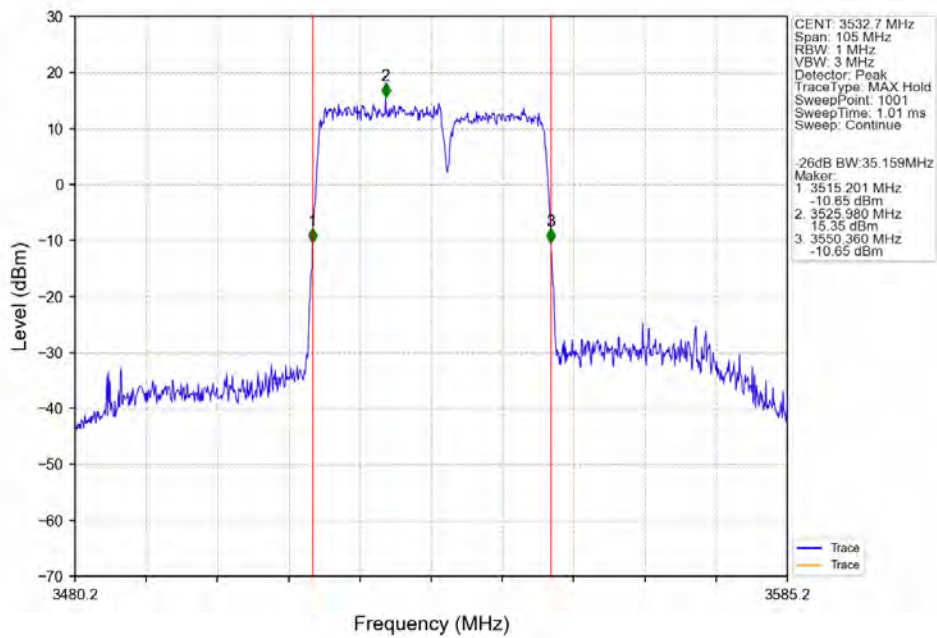

CA_42C(3450-3550)_SISO_NTNV_CC1:20 CC2:15MHz_CC1:256QAM CC2:256QAM_CC1:3525.4 CC2:3542.5MHz_CC1:100@0 CC2: 75@0