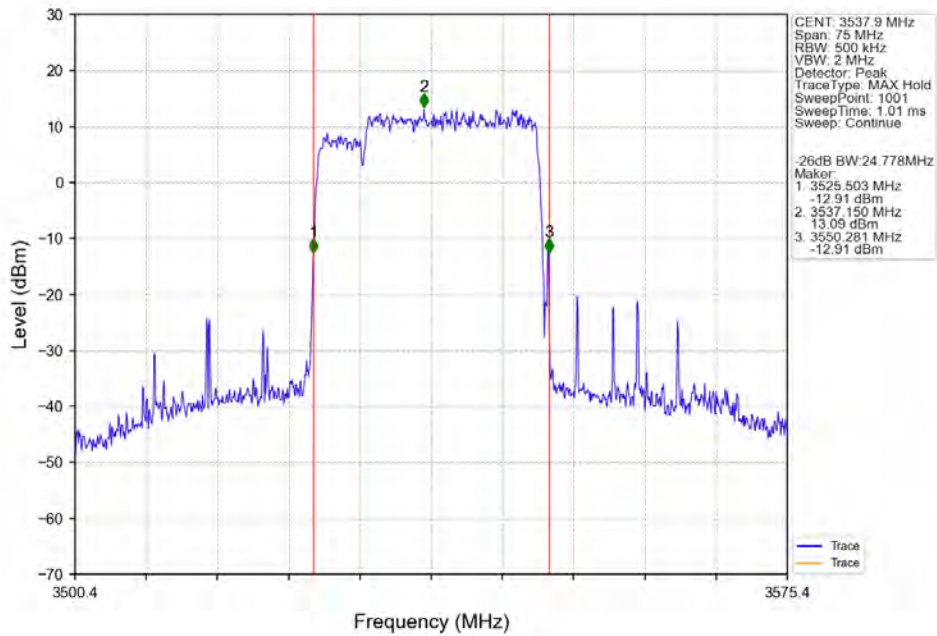

CA_42C(3450-3550)_SISO_NTNV_CC1:5 CC2:20MHz_CC1:16QAM CC2:16QAM_CC1:3528.3 CC2:3540MHz_CC1: 25@0 CC2: 100@0