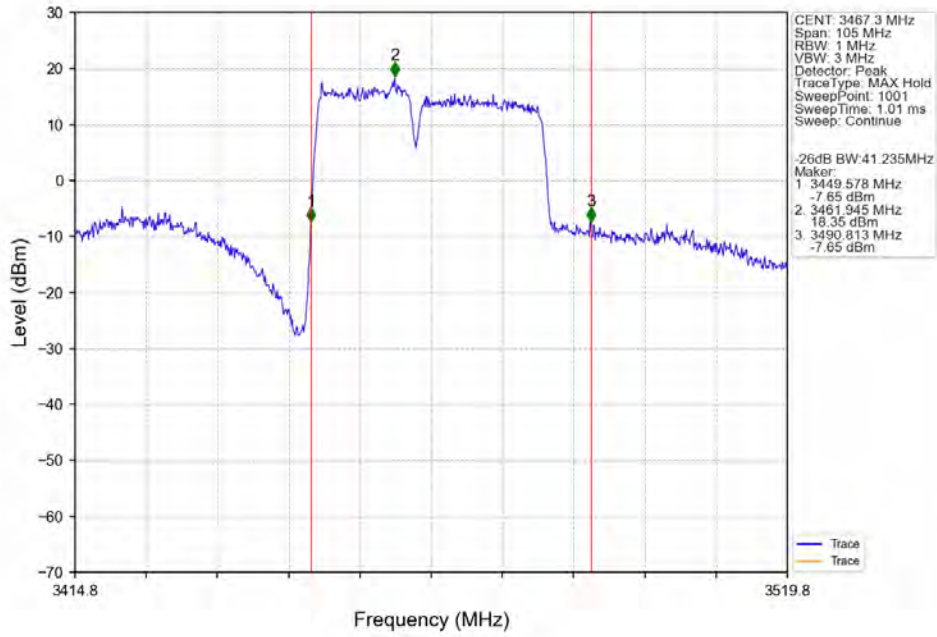

CA_42C(3450-3550)_SISO_NTNV_CC1:15 CC2:20MHz_CC1:64QAM CC2:64QAM_CC1:3457.5 CC2:3474.6MHz_CC1:75@0 CC2: 100@0