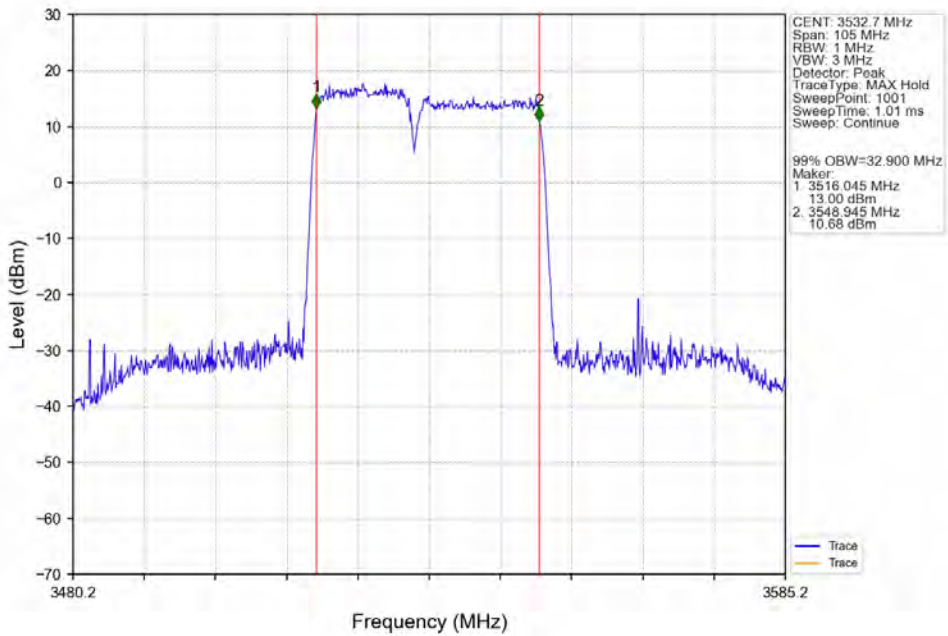

CA_42C(3450-3550)_SISO_NTNV_CC1:15 CC2:20MHz_CC1:QPSK CC2:QPSK_CC1:3522.9 CC2:3540MHz_CC1: 75@0
CC2: 100@0