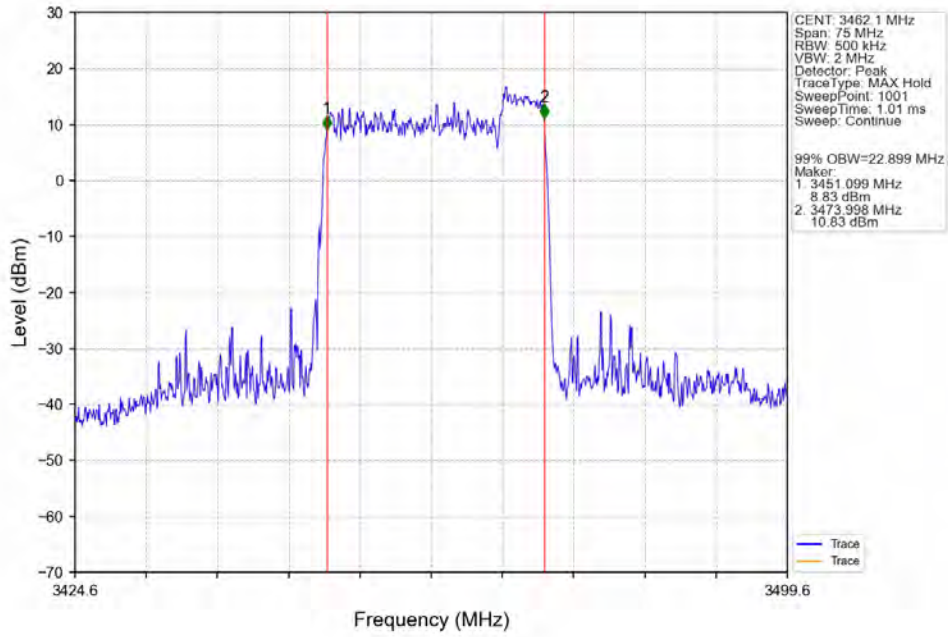

CA_42C(3450-3550)_SISO_NTNV_CC1:20 CC2:5MHz_CC1:64QAM CC2:64QAM_CC1:3460 CC2:3471.7MHz_CC1:100@0 CC2: 25@0