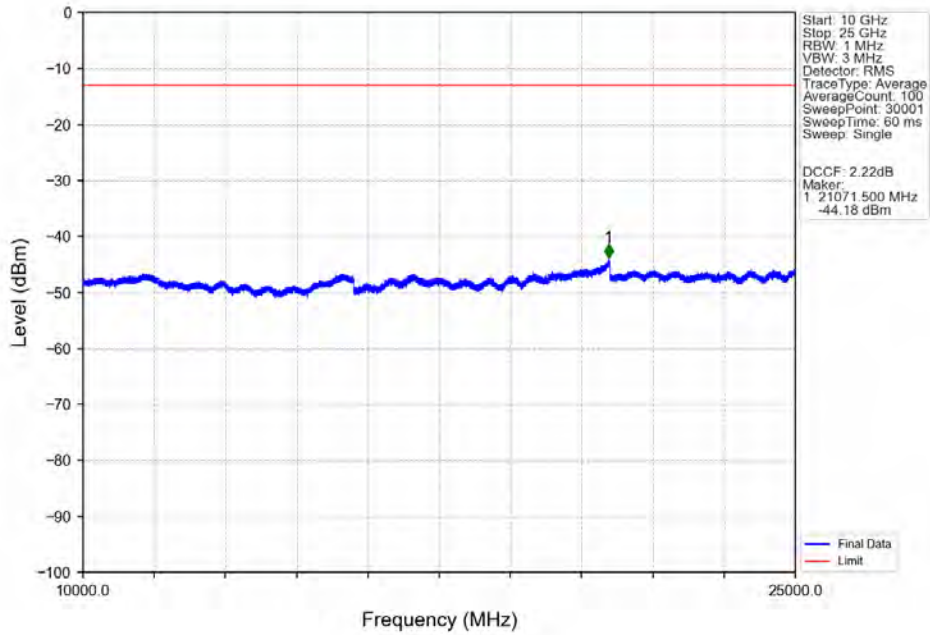

CA_42C(3450-3550)_SISO_NTNV_CC1:5 CC2:20MHz_CC1:QPSK CC2:QPSK_CC1:3452.5 CC2:3464.2MHz_CC1: 25@0
CC2: 100@0