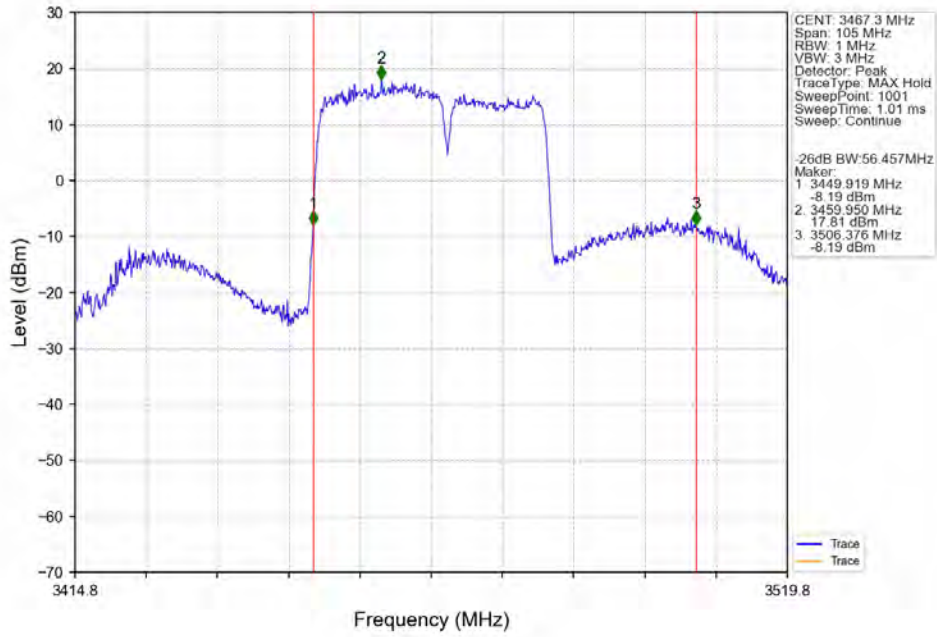

CA_42C(3450-3550)_SISO_NTNV_CC1:20 CC2:15MHz_CC1:16QAM CC2:16QAM_CC1:3460 CC2:3477.1MHz_CC1:100@0 CC2: 75@0