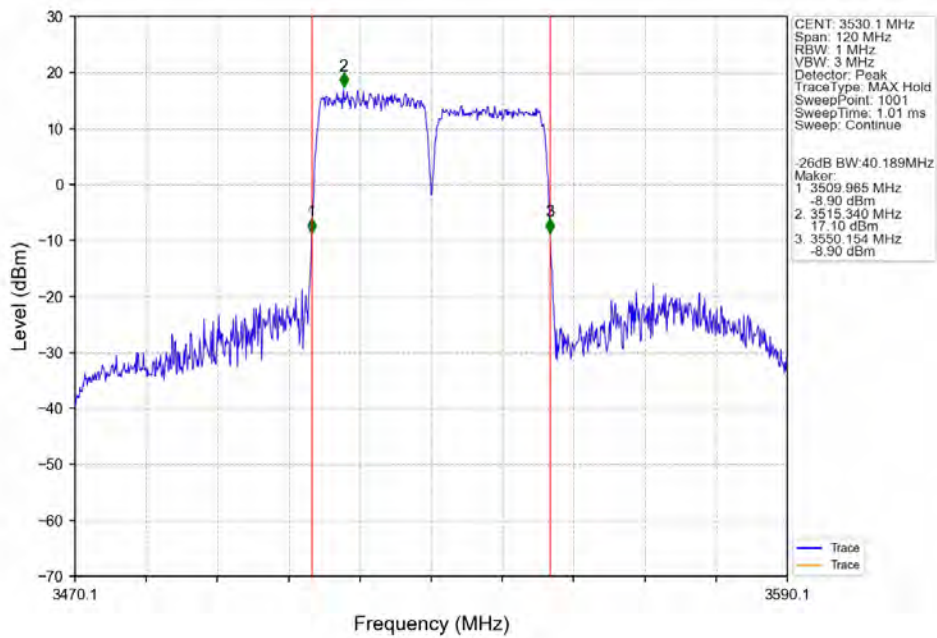

CA_42C(3450-3550)_SISO_NTNV_CC1:20 CC2:20MHz_CC1:16QAM CC2:16QAM_CC1:3520.2 CC2:3540MHz_CC1:100@0 CC2: 100@0