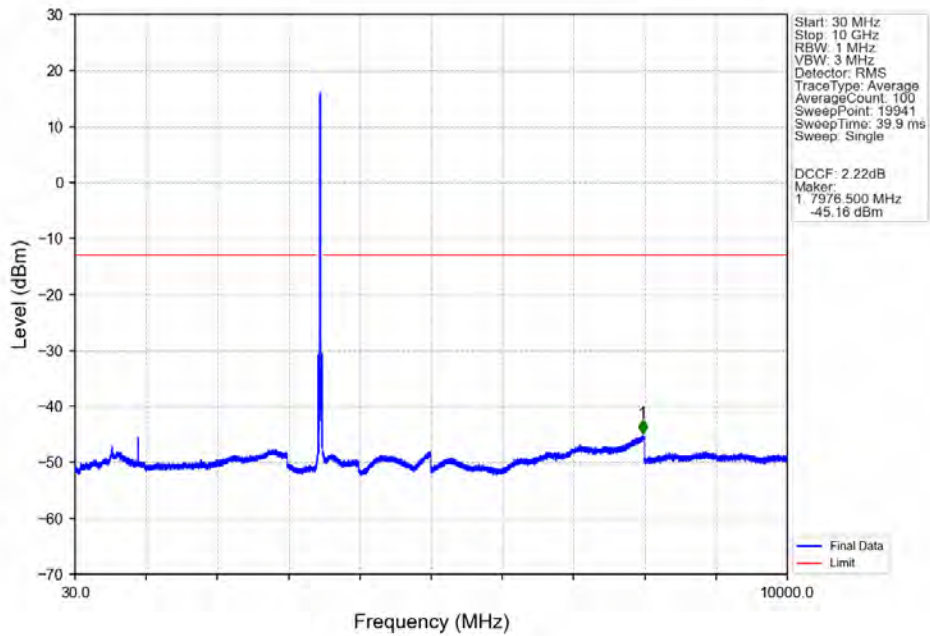

CA_42C(3450-3550)_SISO_NTNV_CC1:20 CC2:10MHz_CC1:QPSK CC2:QPSK_CC1:3460 CC2:3474.4MHz_CC1: 1@0
CC2: 1@0

Start (MHz)	Stop (MHz)	RBW (MHz)	Method	Marker No.	Freq (MHz)	Level (dBm)	Limit (dBm)	Result
3404.7	3444.7	1	CHP	1	3431.968	-35.99	-13	Pass
3444.7	3448.7	0.5	CHP	2	3446.128	-50.81	-13	Pass
3448.7	3449.7	0.003	/	3	3449.688	-62.22	-13	Pass
3449.7	3479.7	0.003	/	/	/	/	/	/
3479.7	3480.7	0.003	/	4	3480.272	-65.82	-13	Pass
3480.7	3484.7	0.5	CHP	5	3484.444	-51.24	-13	Pass
3484.7	3524.7	1	CHP	6	3489.036	-35.05	-13	Pass

CA_42C(3450-3550)_SISO_NTNV_CC1:20 CC2:10MHz_CC1:QPSK CC2:QPSK_CC1:3460 CC2:3474.4MHz_CC1: 1@0
CC2: 1@0