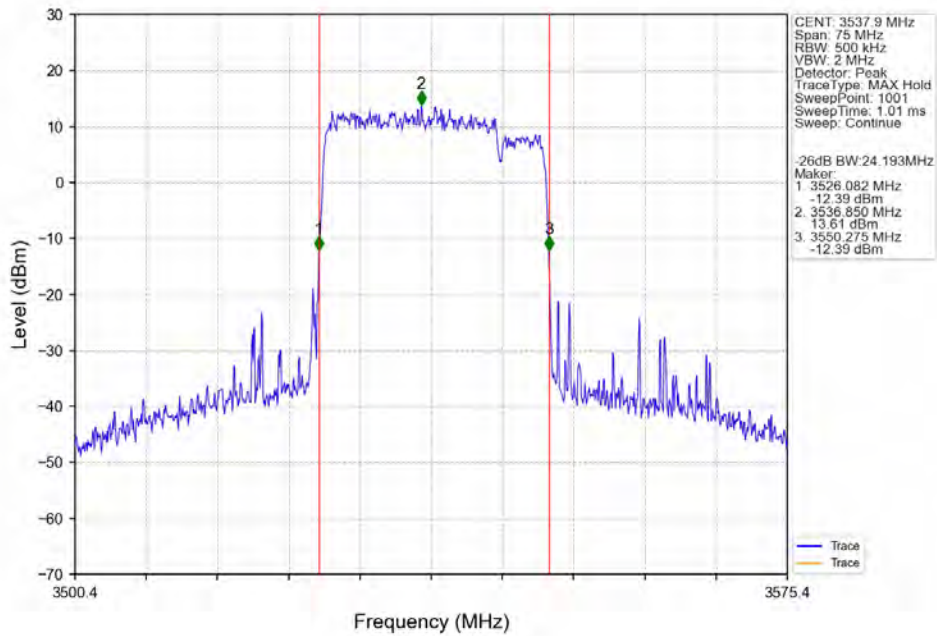

CA_42C(3450-3550)_SISO_NTNV_CC1:20 CC2:5MHz_CC1:16QAM CC2:16QAM_CC1:3535.8 CC2:3547.5MHz_CC1:100@0 CC2: 25@0