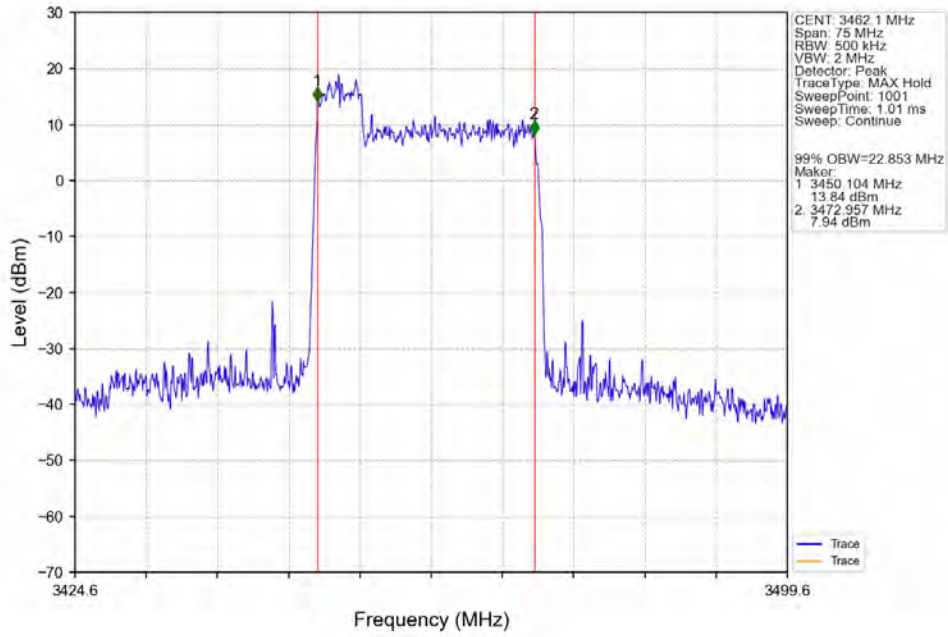

CA_42C(3450-3550)_SISO_NTNV_CC1:5 CC2:20MHz_CC1:64QAM CC2:64QAM_CC1:3452.5 CC2:3464.2MHz_CC1: 25@0 CC2: 100@0