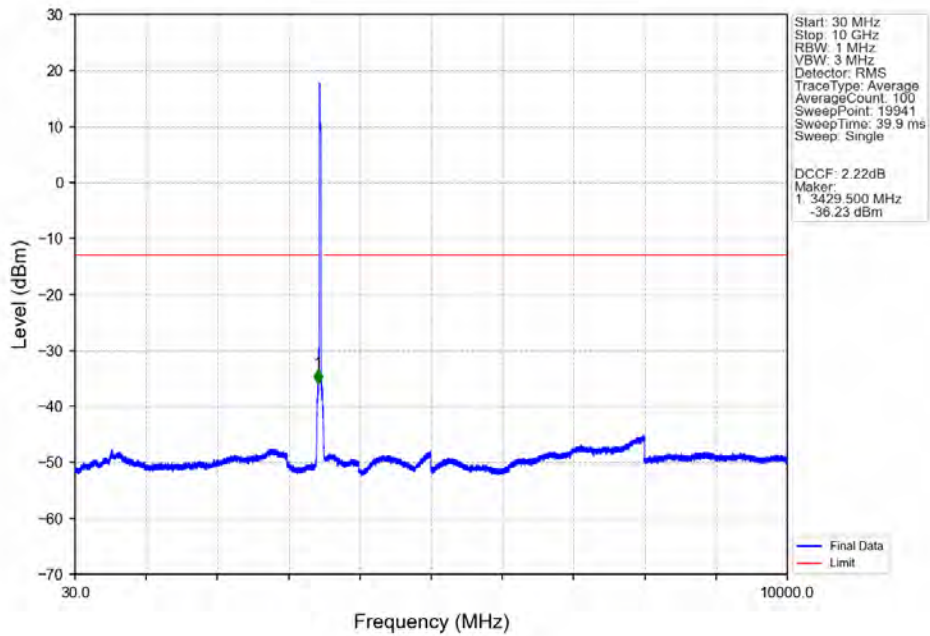

CA_42C(3450-3550)_SISO_NTNV_CC1:5 CC2:20MHz_CC1:QPSK CC2:QPSK_CC1:3452.5 CC2:3464.2MHz_CC1: 25@0
CC2: 100@0

Start (MHz)	Stop (MHz)	RBW (MHz)	Method	Marker No.	Freq (MHz)	Level (dBm)	Limit (dBm)	Result
3412.1	3444.6	1	CHP	1	3442.650	-39.11	-13	Pass
3444.6	3448.6	0.5	CHP	2	3448.350	-42.35	-13	Pass
3448.6	3449.6	0.2	CHP	3	3449.450	-43.42	-13	Pass
3449.6	3474.6	0.1	/	/	/	/	/	/
3474.6	3475.6	0.2	CHP	4	3474.750	-46.92	-13	Pass
3475.6	3479.6	0.5	CHP	5	3476.650	-44.32	-13	Pass
3479.6	3512.1	1	CHP	6	3484.250	-41.70	-13	Pass

CA_42C(3450-3550)_SISO_NTNV_CC1:5 CC2:20MHz_CC1:QPSK CC2:QPSK_CC1:3452.5 CC2:3464.2MHz_CC1: 25@0
CC2: 100@0