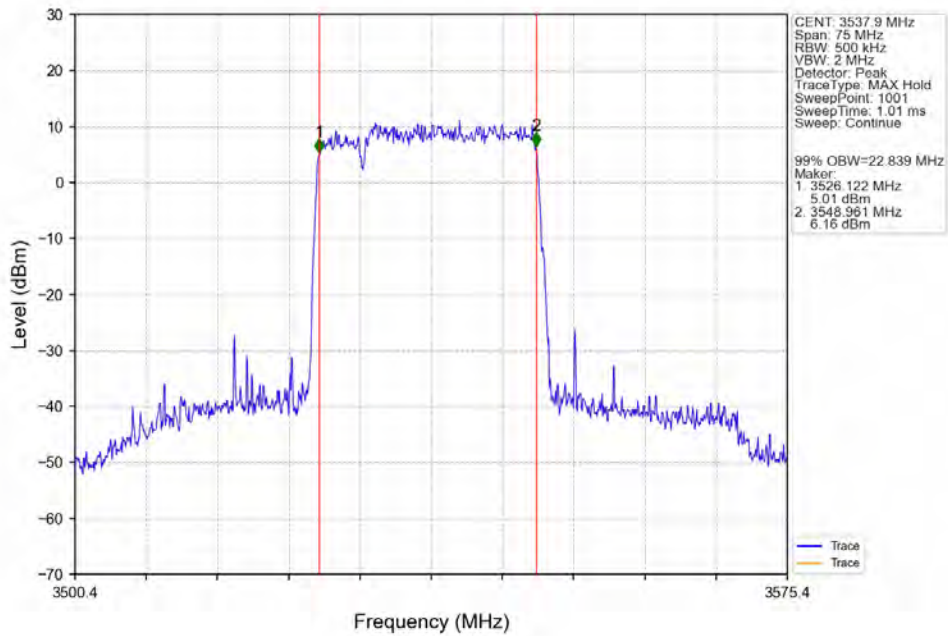

CA_42C(3450-3550)_SISO_NTNV_CC1:5 CC2:20MHz_CC1:256QAM CC2:256QAM_CC1:3528.3 CC2:3540MHz_CC1: 25@0 CC2: 100@0