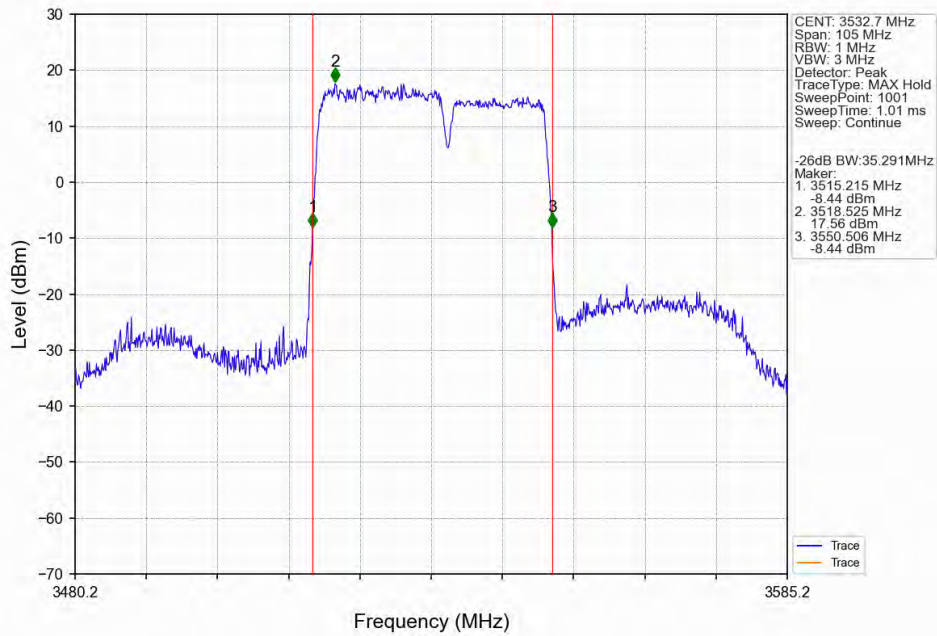

CA_42C(3450-3550)_SISO_NTNV_CC1:20 CC2:15MHz_CC1:QPSK CC2:QPSK_CC1:3525.4 CC2:3542.5MHz_CC1:
100@0 CC2: 75@0