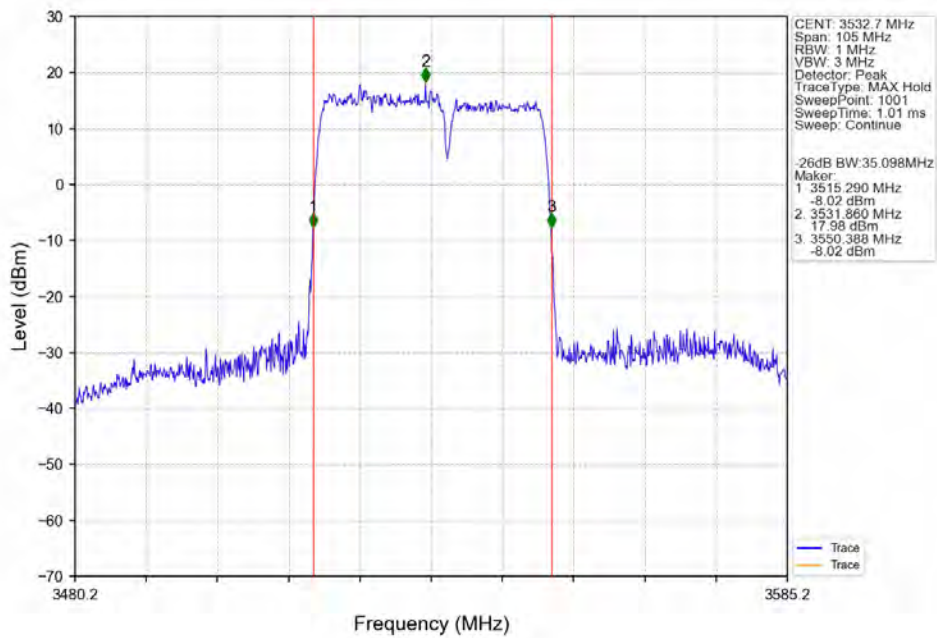

CA_42C(3450-3550)_SISO_NTNV_CC1:20 CC2:15MHz_CC1:64QAM CC2:64QAM_CC1:3525.4 CC2:3542.5MHz_CC1:100@0 CC2: 75@0