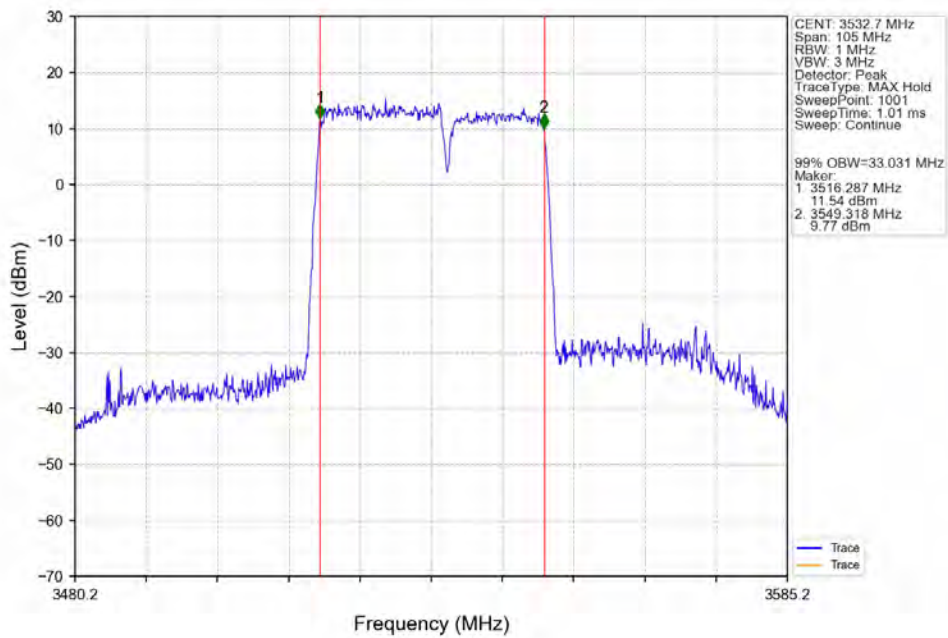

CA_42C(3450-3550)_SISO_NTNV_CC1:20 CC2:15MHz_CC1:256QAM CC2:256QAM_CC1:3525.4 CC2:3542.5MHz_CC1:100@0 CC2: 75@0