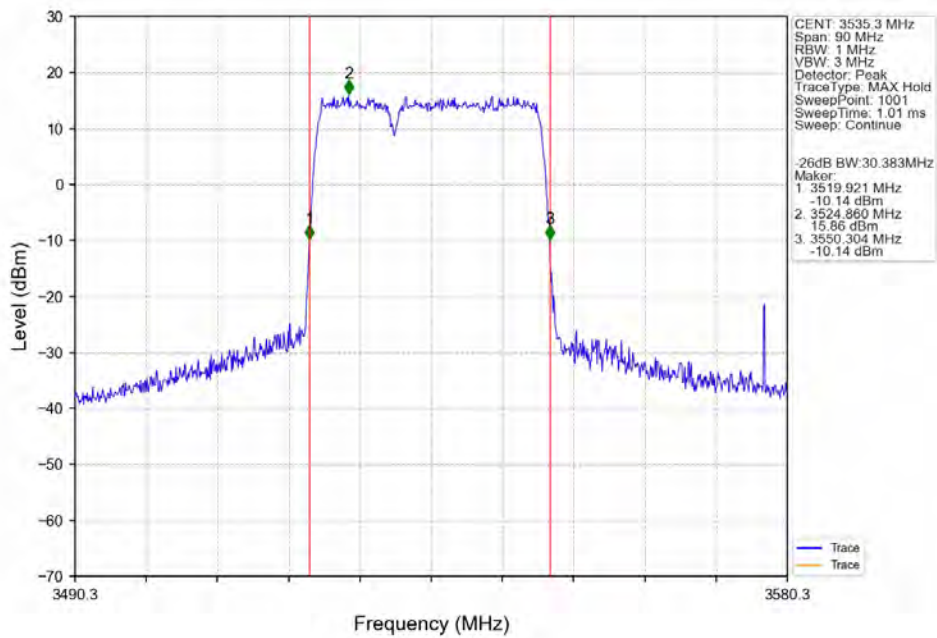

CA_42C(3450-3550)_SISO_NTNV_CC1:10 CC2:20MHz_CC1:64QAM CC2:64QAM_CC1:3525.6 CC2:3540MHz_CC1:50@0 CC2: 100@0