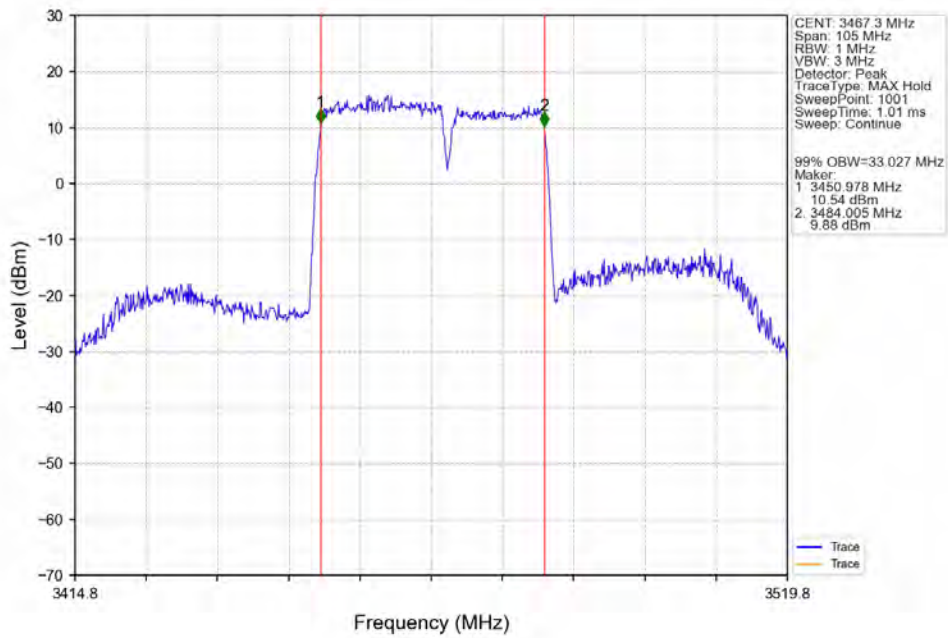

CA_42C(3450-3550)_SISO_NTNV_CC1:20 CC2:15MHz_CC1:256QAM CC2:256QAM_CC1:3460 CC2:3477.1MHz_CC1:100@0 CC2: 75@0