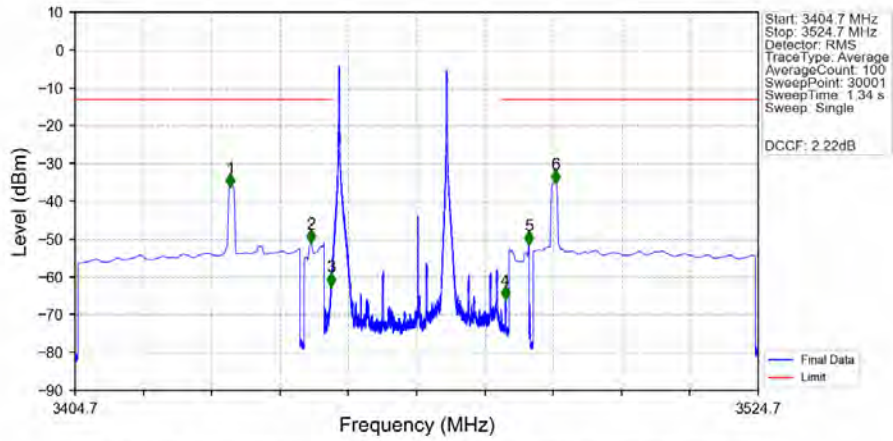

CA_42C(3450-3550)_SISO_NTNV_CC1:20 CC2:10MHz_CC1:QPSK CC2:QPSK_CC1:3460 CC2:3474.4MHz_CC1: 1@0
CC2: 1@0

Start (MHz)	Stop (MHz)	RBW (MHz)	Method	Marker No.	Freq (MHz)	Level (dBm)	Limit (dBm)	Result
3404.7	3444.7	1	CHP	1	3431.968	-35.99	-13	Pass
3444.7	3448.7	0.5	CHP	2	3446.128	-50.81	-13	Pass
3448.7	3449.7	0.003	/	3	3449.688	-62.22	-13	Pass
3449.7	3479.7	0.003	/	/	/	/	/	/
3479.7	3480.7	0.003	/	4	3480.272	-65.82	-13	Pass
3480.7	3484.7	0.5	CHP	5	3484.444	-51.24	-13	Pass
3484.7	3524.7	1	CHP	6	3489.036	-35.05	-13	Pass

CA_42C(3450-3550)_SISO_NTNV_CC1:20 CC2:10MHz_CC1:QPSK CC2:QPSK_CC1:3460 CC2:3474.4MHz_CC1: 1@0
CC2: 1@0