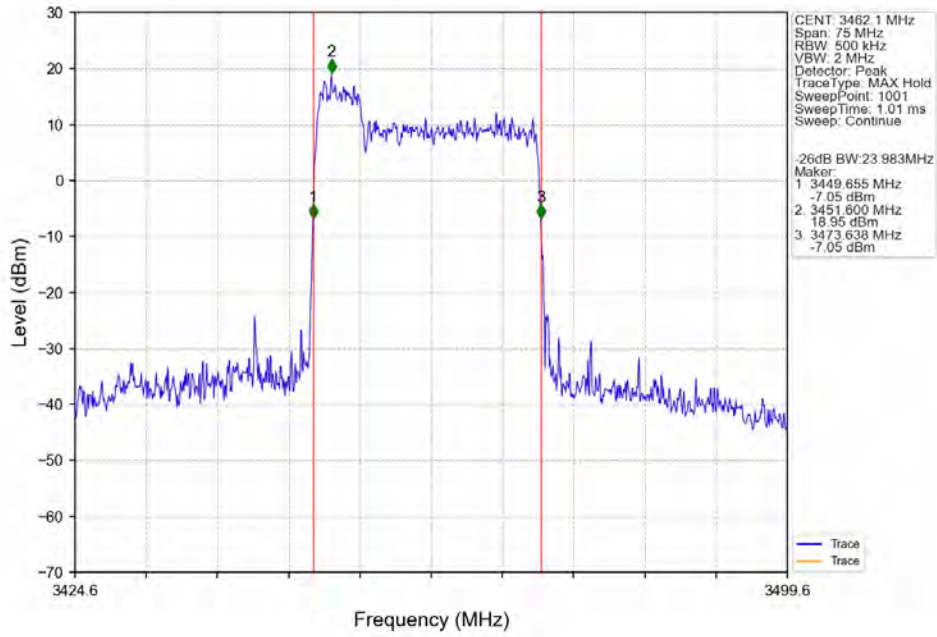

CA_42C(3450-3550)_SISO_NTNV_CC1:5 CC2:20MHz_CC1:16QAM CC2:16QAM_CC1:3452.5 CC2:3464.2MHz_CC1: 25@0 CC2: 100@0