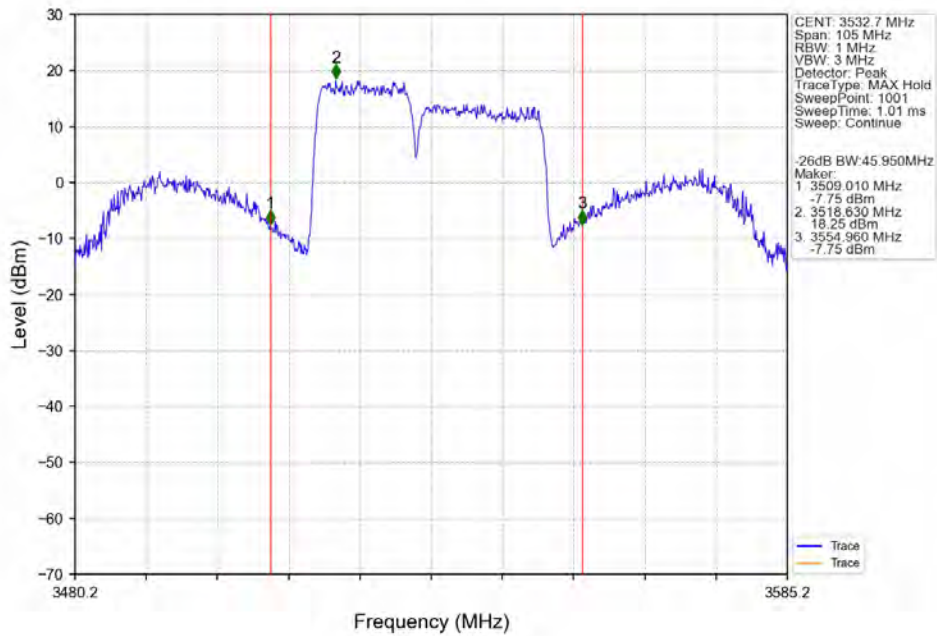

CA_42C(3450-3550)_SISO_NTNV_CC1:15 CC2:20MHz_CC1:16QAM CC2:16QAM_CC1:3522.9 CC2:3540MHz_CC1:75@0 CC2: 100@0