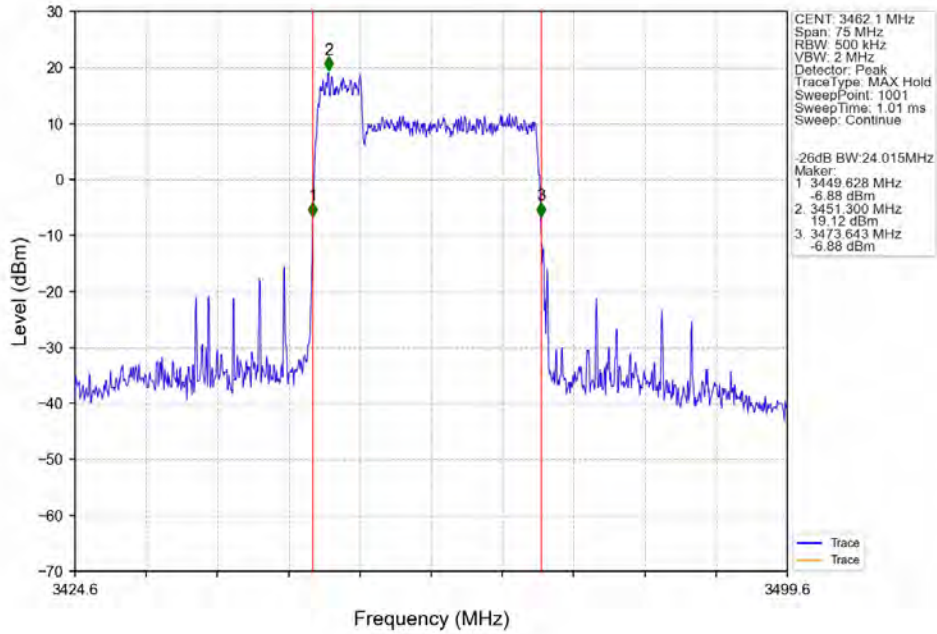

2.2.2 CA_42C_NTNV_XDB

CA_42C(3450-3550)_SISO_NTNV_CC1:5 CC2:20MHz_CC1:QPSK CC2:QPSK_CC1:3452.5 CC2:3464.2MHz_CC1: 25@0
CC2: 100@0