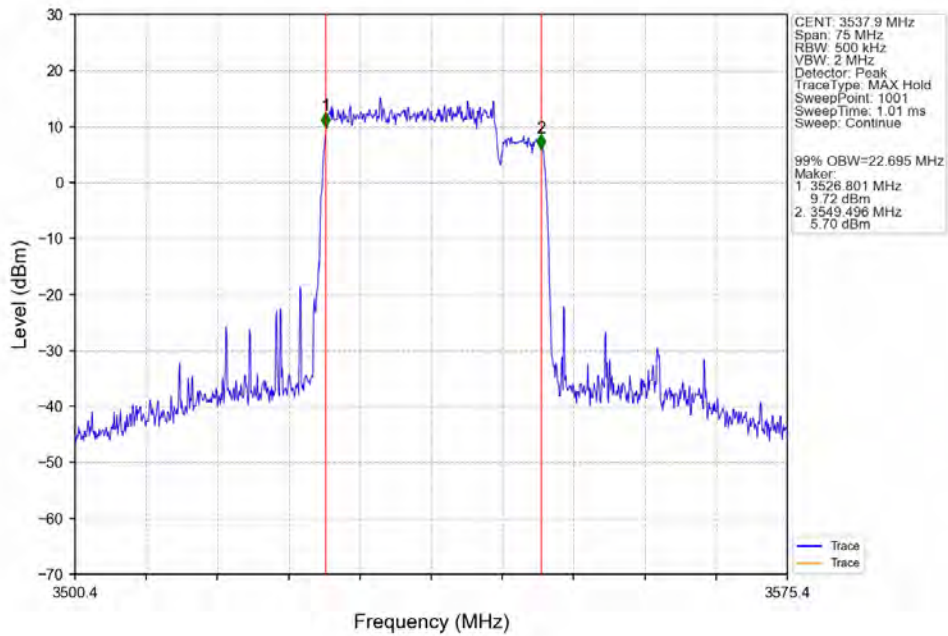

CA_42C(3450-3550)_SISO_NTNV_CC1:20 CC2:5MHz_CC1:QPSK CC2:QPSK_CC1:3535.8 CC2:3547.5MHz_CC1: 100@0
CC2: 25@0