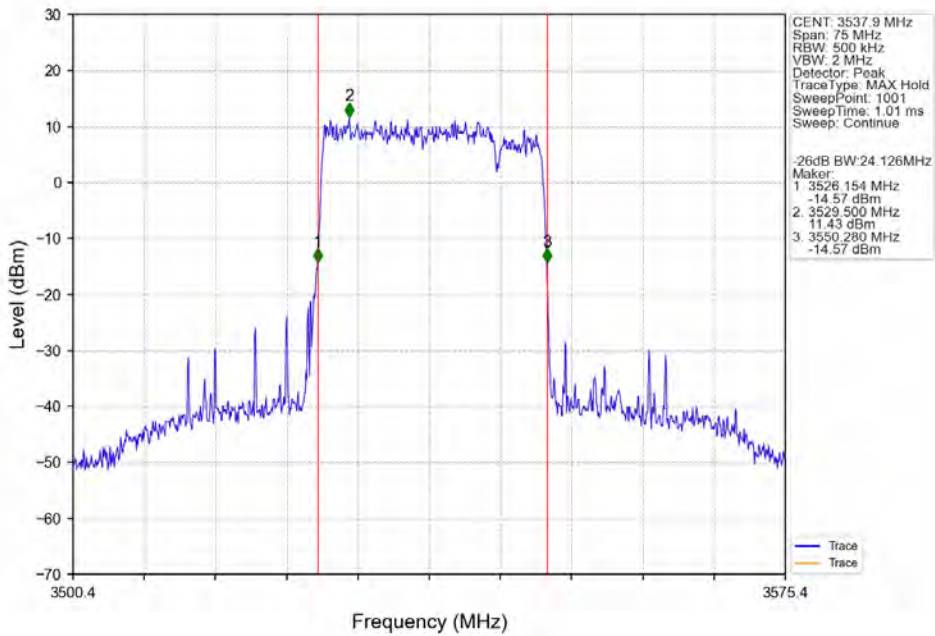

CA_42C(3450-3550)_SISO_NTNV_CC1:20 CC2:5MHz_CC1:256QAM CC2:256QAM_CC1:3535.8 CC2:3547.5MHz_CC1:100@0 CC2: 25@0