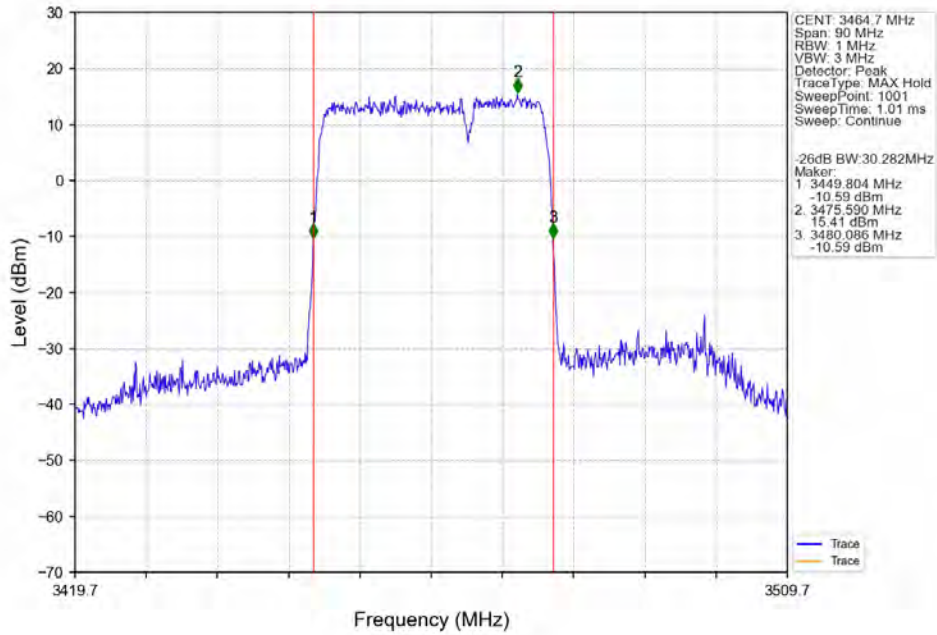

CA_42C(3450-3550)_SISO_NTNV_CC1:20 CC2:10MHz_CC1:256QAM CC2:256QAM_CC1:3460 CC2:3474.4MHz_CC1:100@0 CC2: 50@0