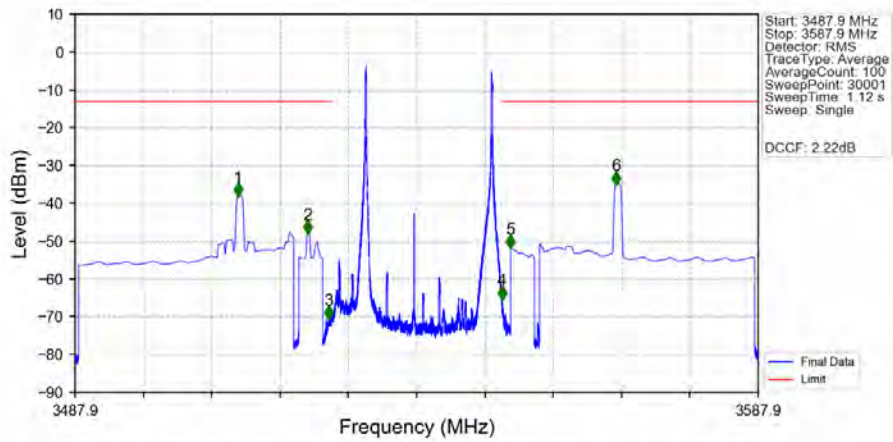

Start (MHz)	Stop (MHz)	RBW (MHz)	Method	Marker No.	Freq (MHz)	Level (dBm)	Limit (dBm)	Result
3487.9	3520.4	1	CHP	1	3511.743	-38.00	-13	Pass
3520.4	3524.4	0.5	CHP	2	3521.933	-47.75	-13	Pass
3524.4	3525.4	0.003	/	3	3525.057	-70.41	-13	Pass
3525.4	3550.4	0.003	/	/	/	/	/	/
3550.4	3551.4	0.003	/	4	3550.413	-65.25	-13	Pass
3551.4	3555.4	0.5	CHP	5	3551.650	-51.70	-13	Pass
3555.4	3587.9	1	CHP	6	3567.137	-34.88	-13	Pass