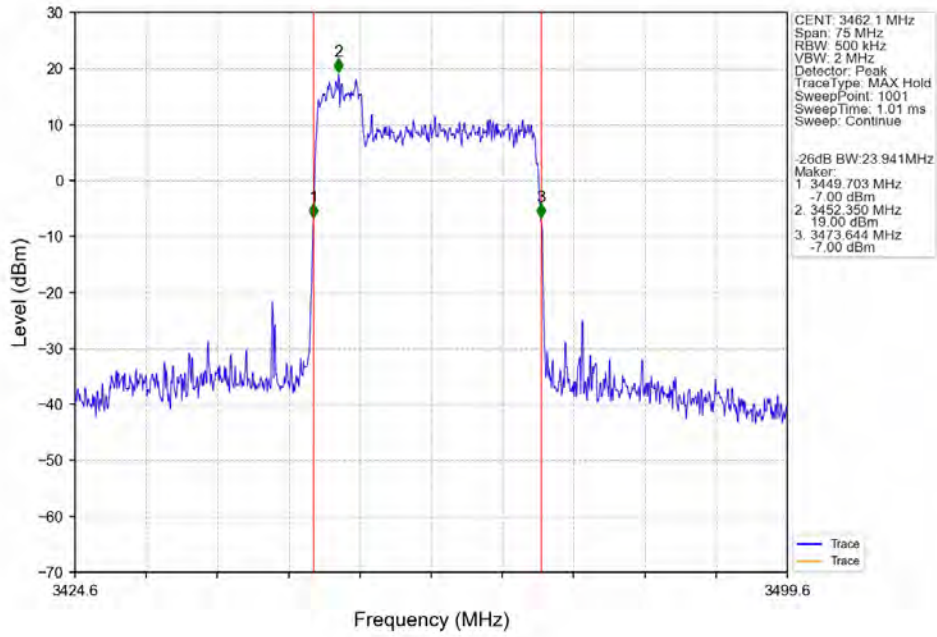

CA_42C(3450-3550)_SISO_NTNV_CC1:5 CC2:20MHz_CC1:64QAM CC2:64QAM_CC1:3452.5 CC2:3464.2MHz_CC1: 25@0 CC2: 100@0