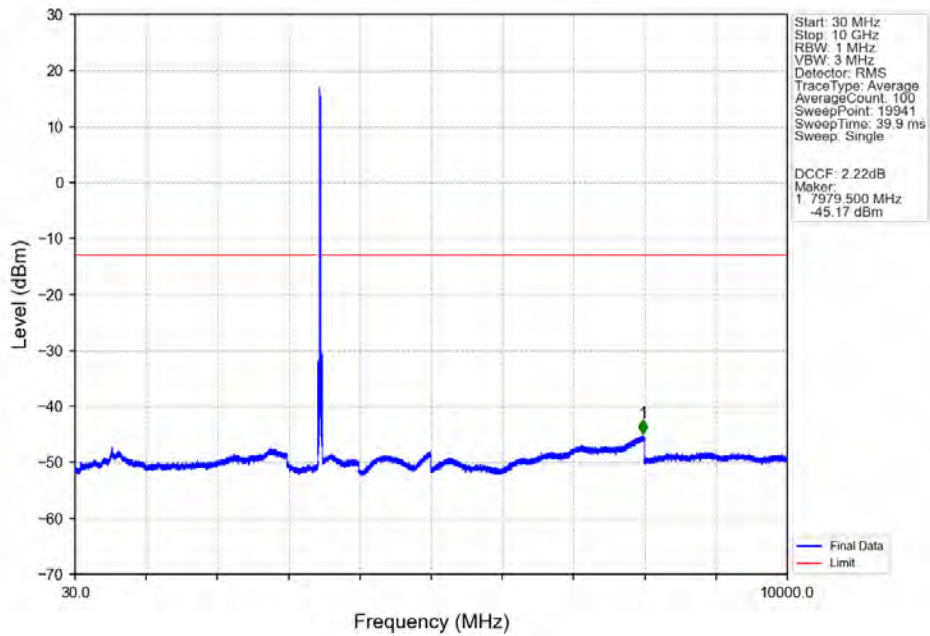

CA_42C(3450-3550)_SISO_NTNV_CC1:20 CC2:5MHz_CC1:QPSK CC2:QPSK_CC1:3460 CC2:3471.7MHz_CC1: 1@0
CC2: 1@0

Start (MHz)	Stop (MHz)	RBW (MHz)	Method	Marker No.	Freq (MHz)	Level (dBm)	Limit (dBm)	Result
3412.1	3444.6	1	CHP	1	3443.463	-54.62	-13	Pass
3444.6	3448.6	0.5	CHP	2	3446.593	-56.15	-13	Pass
3448.6	3449.6	0.003	/	3	3449.370	-62.69	-13	Pass
3449.6	3474.6	0.003	/	/	/	/	/	/
3474.6	3475.6	0.003	/	4	3475.483	-77.49	-13	Pass
3475.6	3479.6	0.5	CHP	5	3475.850	-57.97	-13	Pass
3479.6	3512.1	1	CHP	6	3503.240	-54.52	-13	Pass

CA_42C(3450-3550)_SISO_NTNV_CC1:20 CC2:5MHz_CC1:QPSK CC2:QPSK_CC1:3460 CC2:3471.7MHz_CC1: 1@0
CC2: 1@0