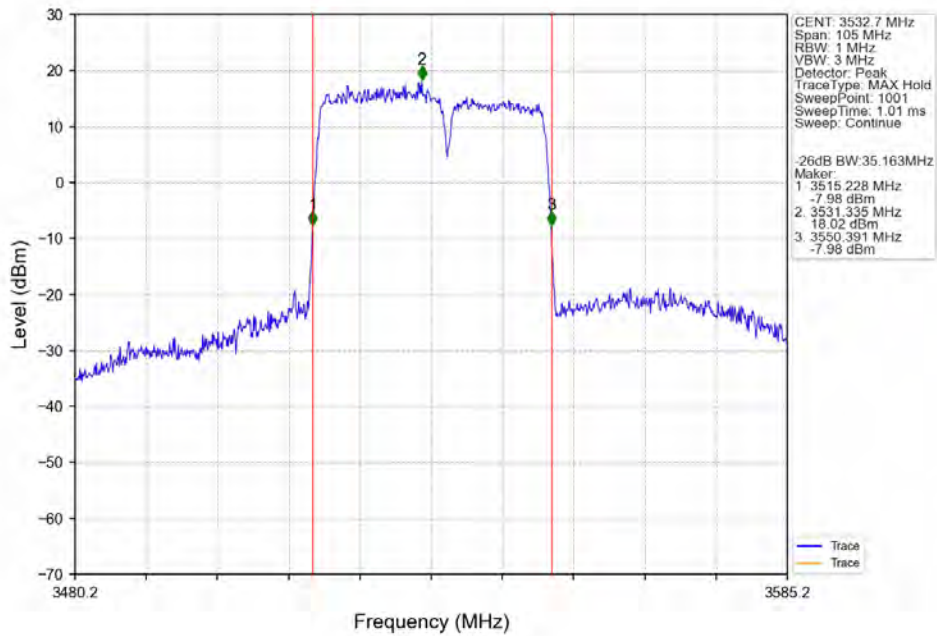

CA_42C(3450-3550)_SISO_NTNV_CC1:20 CC2:15MHz_CC1:16QAM CC2:16QAM_CC1:3525.4 CC2:3542.5MHz_CC1:100@0 CC2: 75@0