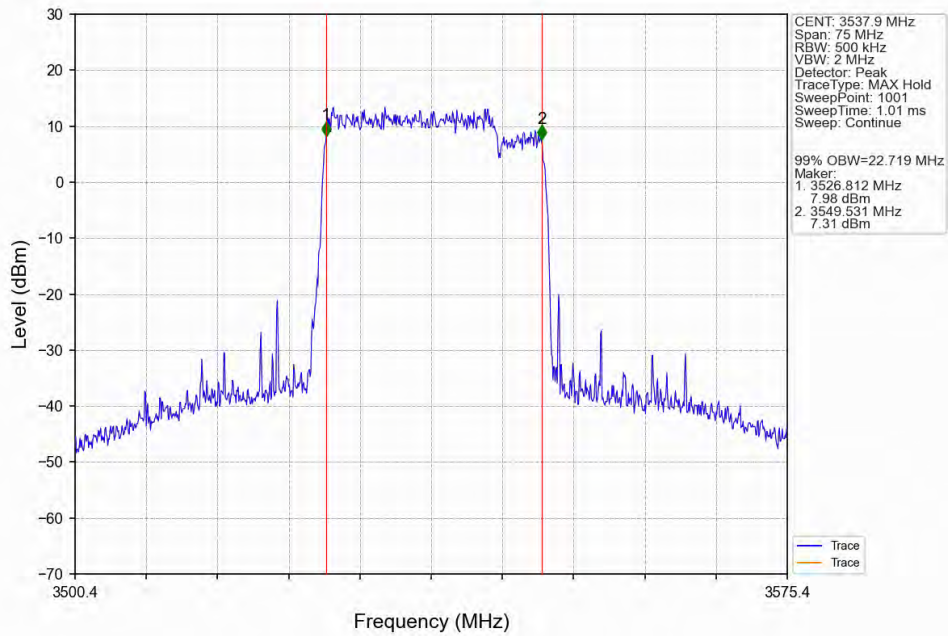

CA_42C(3450-3550)_SISO_NTNV_CC1:20 CC2:5MHz_CC1:64QAM CC2:64QAM_CC1:3535.8 CC2:3547.5MHz_CC1:100@0 CC2: 25@0