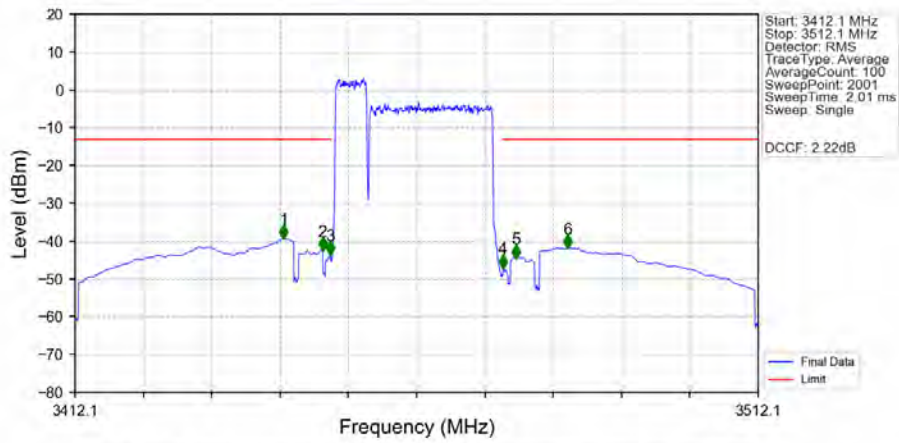

CA_42C(3450-3550)_SISO_NTNV_CC1:5 CC2:20MHz_CC1:QPSK CC2:QPSK_CC1:3452.5 CC2:3464.2MHz_CC1: 25@0
CC2: 100@0

Start (MHz)	Stop (MHz)	RBW (MHz)	Method	Marker No.	Freq (MHz)	Level (dBm)	Limit (dBm)	Result
3412.1	3444.6	1	CHP	1	3442.650	-39.11	-13	Pass
3444.6	3448.6	0.5	CHP	2	3448.350	-42.35	-13	Pass
3448.6	3449.6	0.2	CHP	3	3449.450	-43.42	-13	Pass
3449.6	3474.6	0.1	/	/	/	/	/	/
3474.6	3475.6	0.2	CHP	4	3474.750	-46.92	-13	Pass
3475.6	3479.6	0.5	CHP	5	3476.650	-44.32	-13	Pass
3479.6	3512.1	1	CHP	6	3484.250	-41.70	-13	Pass

CA_42C(3450-3550)_SISO_NTNV_CC1:5 CC2:20MHz_CC1:QPSK CC2:QPSK_CC1:3452.5 CC2:3464.2MHz_CC1: 25@0
CC2: 100@0