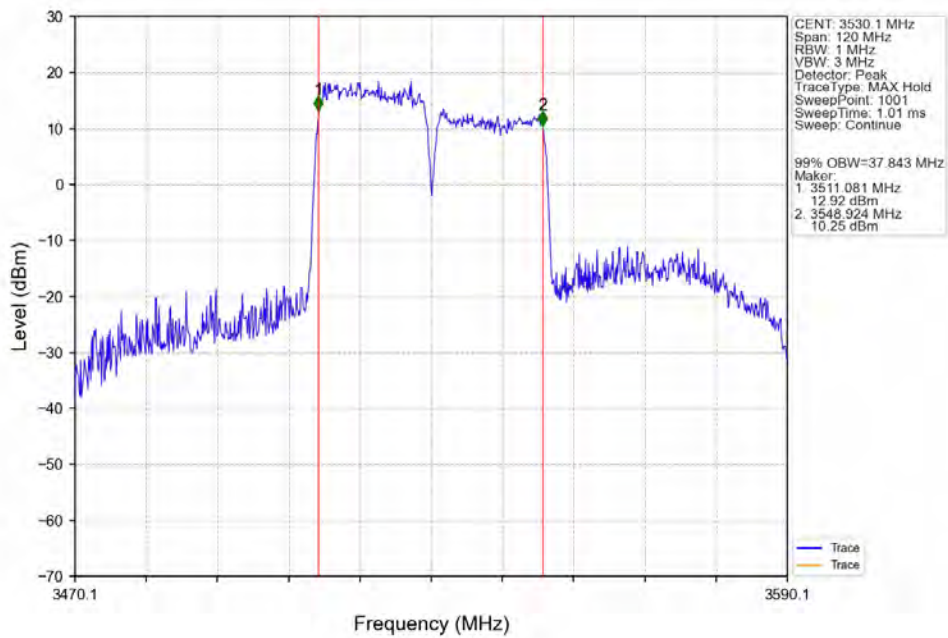

CA_42C(3450-3550)_SISO_NTNV_CC1:20 CC2:20MHz_CC1:64QAM CC2:64QAM_CC1:3520.2 CC2:3540MHz_CC1:100@0 CC2: 100@0