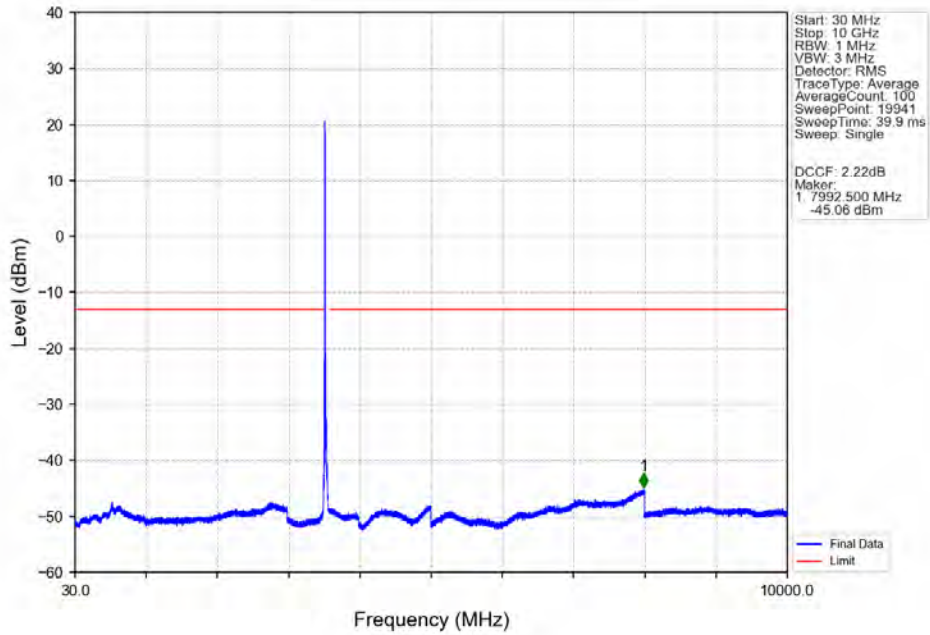

CA_42C(3450-3550)_SISO_NTNV_CC1:5 CC2:20MHz_CC1:QPSK CC2:QPSK_CC1:3528.3 CC2:3540MHz_CC1: 1@0
CC2: 1@0