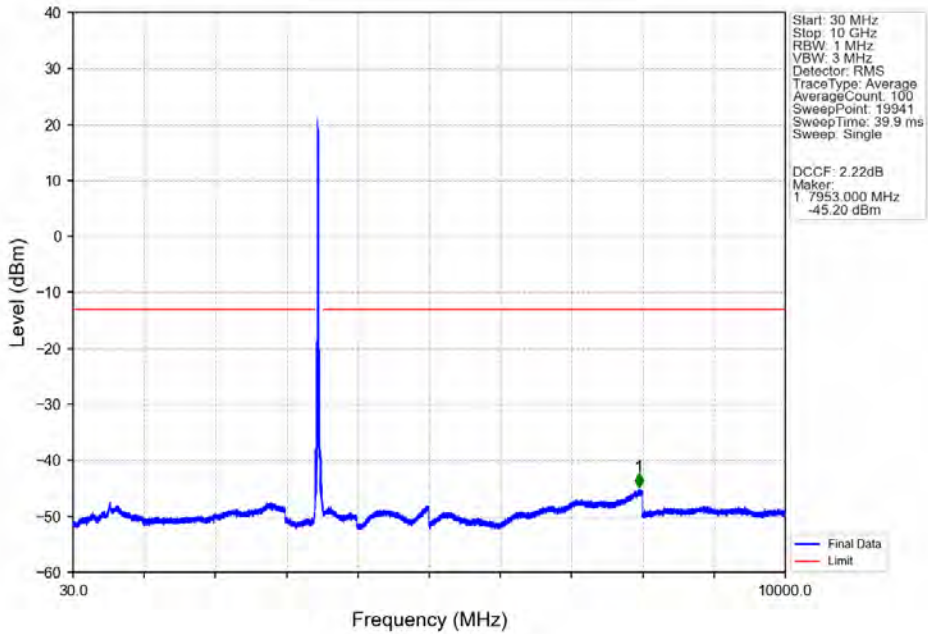

CA_42C(3450-3550)_SISO_NTNV_CC1:15 CC2:20MHz_CC1:QPSK CC2:QPSK_CC1:3457.5 CC2:3474.6MHz_CC1: 1@0
CC2: 1@0

Start (MHz)	Stop (MHz)	RBW (MHz)	Method	Marker No.	Freq (MHz)	Level (dBm)	Limit (dBm)	Result
3397.3	3444.8	1	CHP	1	3435.777	-24.03	-13	Pass
3444.8	3448.8	0.5	CHP	2	3448.549	-45.65	-13	Pass
3448.8	3449.8	0.003	/	3	3449.786	-53.51	-13	Pass
3449.8	3484.8	0.003	/	/	/	/	/	/
3484.8	3485.8	0.003	/	4	3484.823	-69.68	-13	Pass
3485.8	3489.8	0.5	CHP	5	3486.452	-50.12	-13	Pass
3489.8	3537.3	1	CHP	6	3495.225	-41.41	-13	Pass

CA_42C(3450-3550)_SISO_NTNV_CC1:15 CC2:20MHz_CC1:QPSK CC2:QPSK_CC1:3457.5 CC2:3474.6MHz_CC1: 1@0
CC2: 1@0