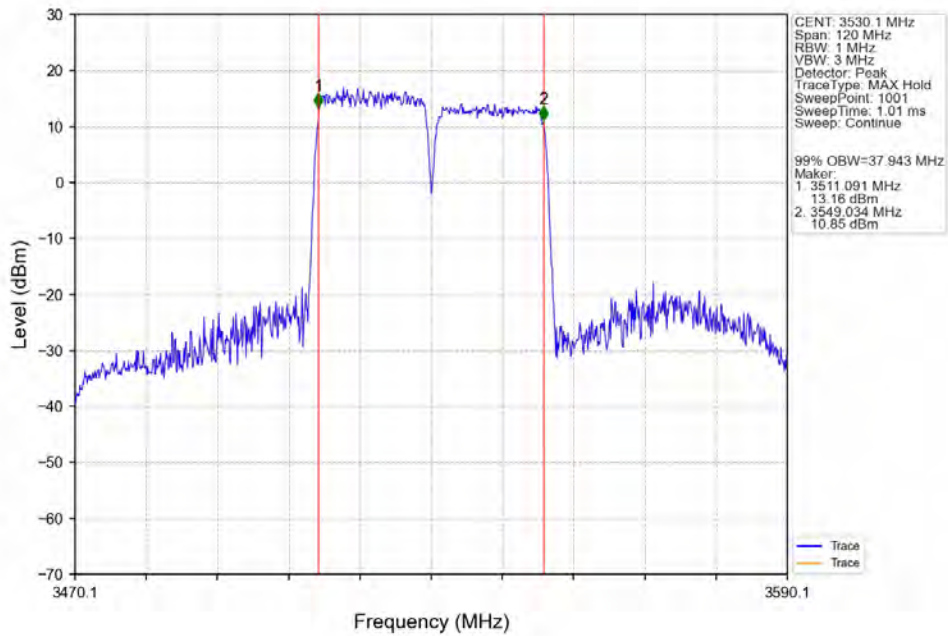

CA_42C(3450-3550)_SISO_NTNV_CC1:20 CC2:20MHz_CC1:16QAM CC2:16QAM_CC1:3520.2 CC2:3540MHz_CC1:100@0 CC2: 100@0