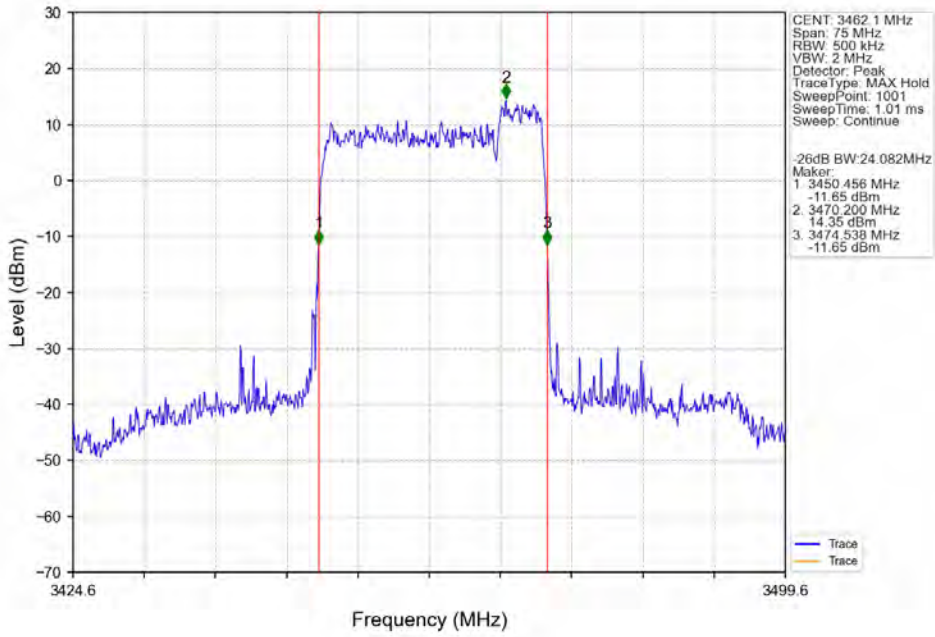

CA_42C(3450-3550)_SISO_NTNV_CC1:20 CC2:5MHz_CC1:256QAM CC2:256QAM_CC1:3460 CC2:3471.7MHz_CC1:100@0 CC2: 25@0