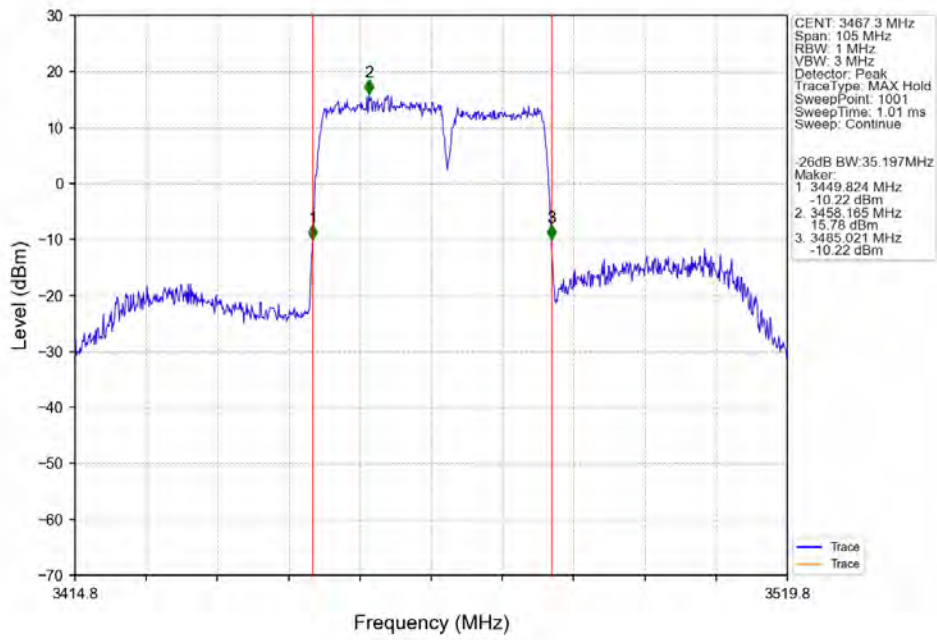

CA_42C(3450-3550)_SISO_NTNV_CC1:20 CC2:15MHz_CC1:256QAM CC2:256QAM_CC1:3460 CC2:3477.1MHz_CC1:100@0 CC2: 75@0