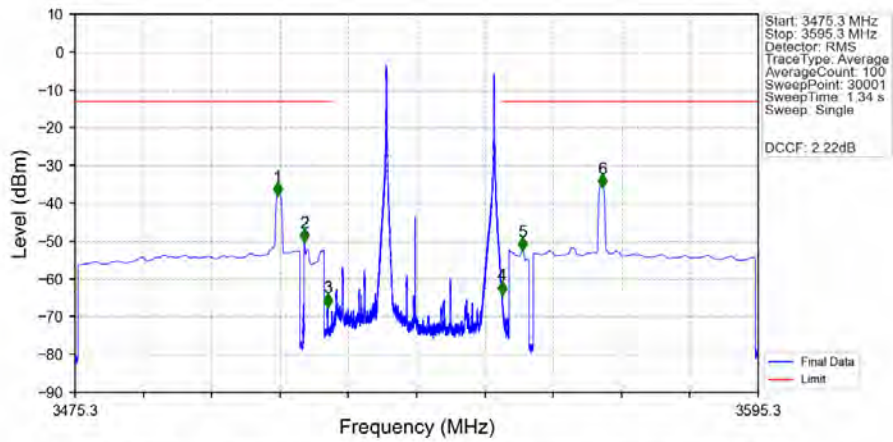

Start (MHz)	Stop (MHz)	RBW (MHz)	Method	Marker No.	Freq (MHz)	Level (dBm)	Limit (dBm)	Result
3475.3	3515.3	1	CHP	1	3510.844	-37.81	-13	Pass
3515.3	3519.3	0.5	CHP	2	3515.552	-49.97	-13	Pass
3519.3	3520.3	0.003	/	3	3519.680	-67.16	-13	Pass
3520.3	3550.3	0.003	/	/	/	/	/	/
3550.3	3551.3	0.003	/	4	3550.316	-63.95	-13	Pass
3551.3	3555.3	0.5	CHP	5	3553.848	-52.25	-13	Pass
3555.3	3595.3	1	CHP	6	3567.868	-35.61	-13	Pass