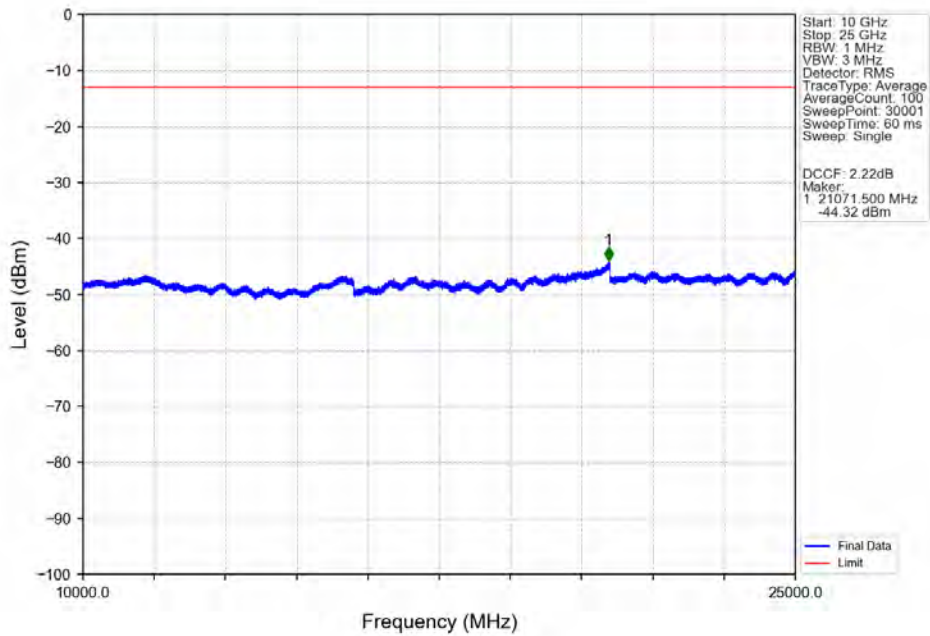

CA_42C(3450-3550)_SISO_NTNV_CC1:5 CC2:20MHz_CC1:QPSK CC2:QPSK_CC1:3528.3 CC2:3540MHz_CC1: 1@0
CC2: 1@0