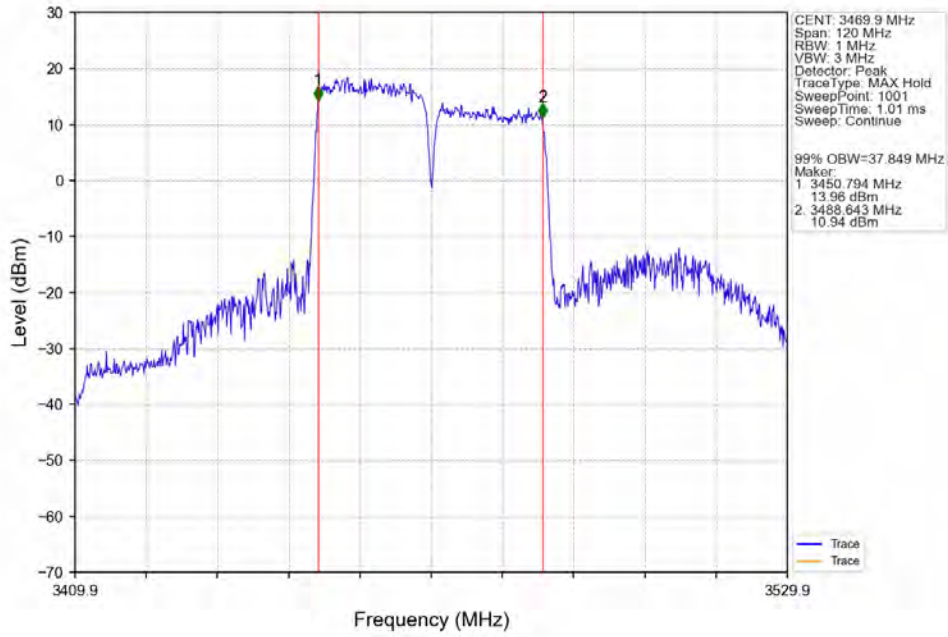

CA_42C(3450-3550)_SISO_NTNV_CC1:20 CC2:20MHz_CC1:16QAM CC2:16QAM_CC1:3460 CC2:3479.8MHz_CC1:100@0 CC2: 100@0