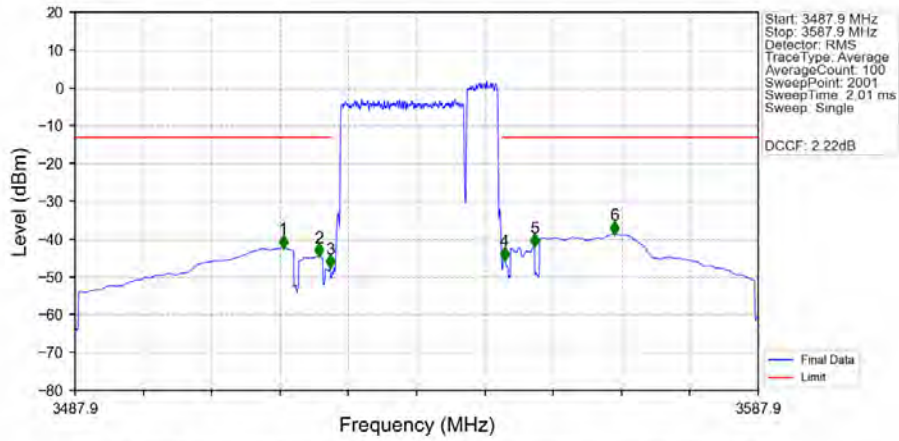

CA_42C(3450-3550)_SISO_NTNV_CC1:20 CC2:5MHz_CC1:QPSK CC2:QPSK_CC1:3535.8 CC2:3547.5MHz_CC1: 100@0
CC2: 25@0

Start (MHz)	Stop (MHz)	RBW (MHz)	Method	Marker No.	Freq (MHz)	Level (dBm)	Limit (dBm)	Result
3487.9	3520.4	1	CHP	1	3518.350	-42.19	-13	Pass
3520.4	3524.4	0.5	CHP	2	3523.600	-44.42	-13	Pass
3524.4	3525.4	0.2	CHP	3	3525.250	-47.49	-13	Pass
3525.4	3550.4	0.1	/	/	/	/	/	/
3550.4	3551.4	0.2	CHP	4	3550.750	-45.41	-13	Pass
3551.4	3555.4	0.5	CHP	5	3555.150	-41.94	-13	Pass
3555.4	3587.9	1	CHP	6	3566.850	-38.53	-13	Pass

CA_42C(3450-3550)_SISO_NTNV_CC1:20 CC2:5MHz_CC1:QPSK CC2:QPSK_CC1:3535.8 CC2:3547.5MHz_CC1: 100@0
CC2: 25@0