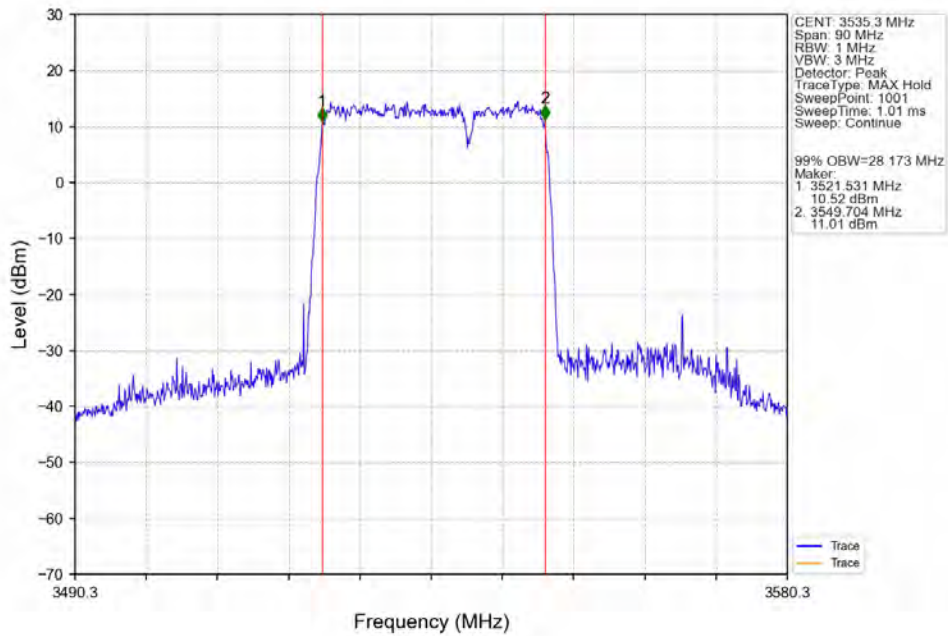

CA_42C(3450-3550)_SISO_NTNV_CC1:20 CC2:10MHz_CC1:256QAM CC2:256QAM_CC1:3530.6 CC2:3545MHz_CC1:100@0 CC2: 50@0