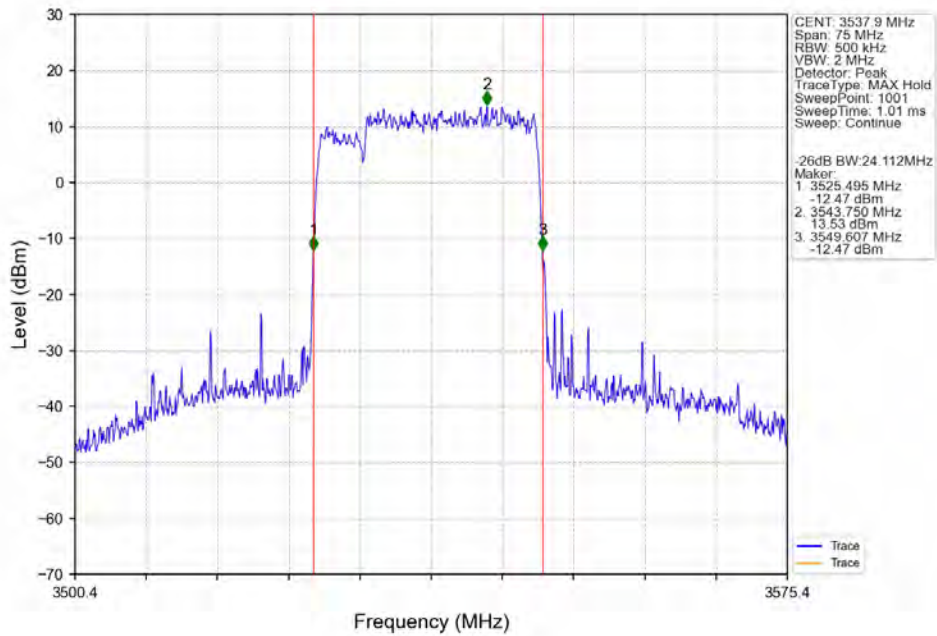

CA_42C(3450-3550)_SISO_NTNV_CC1:5 CC2:20MHz_CC1:64QAM CC2:64QAM_CC1:3528.3 CC2:3540MHz_CC1: 25@0 CC2: 100@0