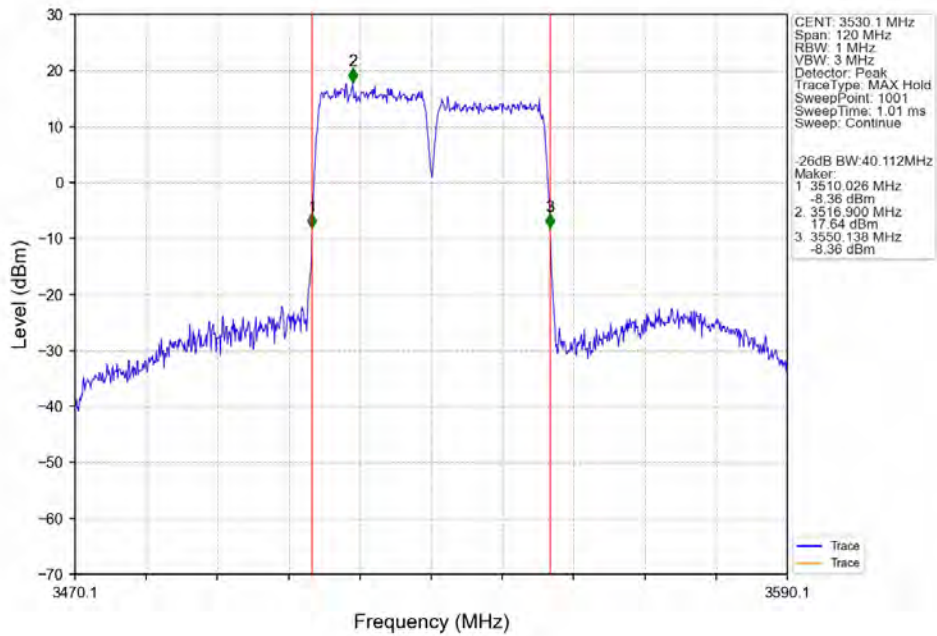

CA_42C(3450-3550)_SISO_NTNV_CC1:20 CC2:20MHz_CC1:QPSK CC2:QPSK_CC1:3520.2 CC2:3540MHz_CC1: 100@0
CC2: 100@0