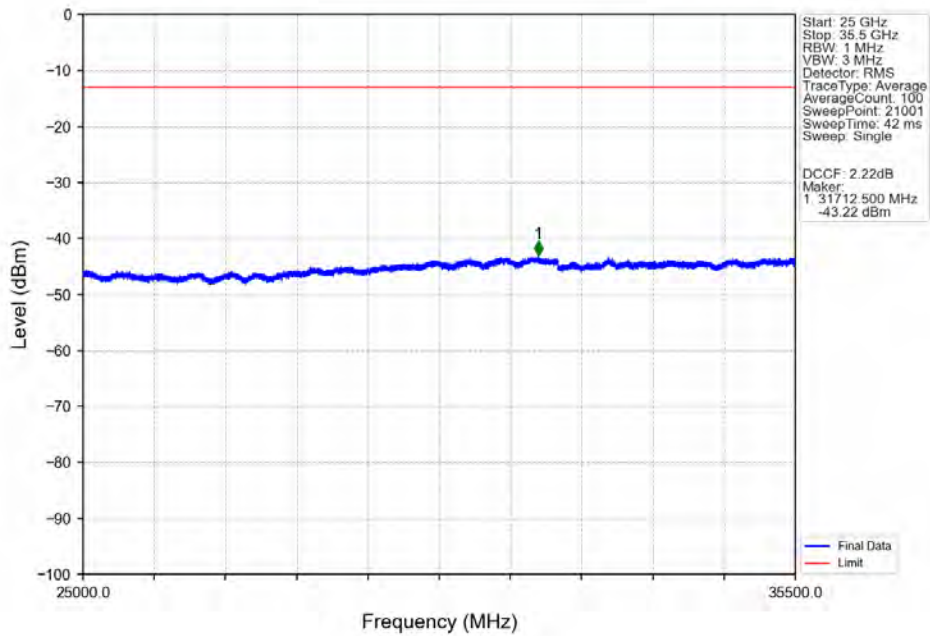

CA_42C(3450-3550)_SISO_NTNV_CC1:5 CC2:20MHz_CC1:QPSK CC2:QPSK_CC1:3452.5 CC2:3464.2MHz_CC1: 25@0
CC2: 100@0