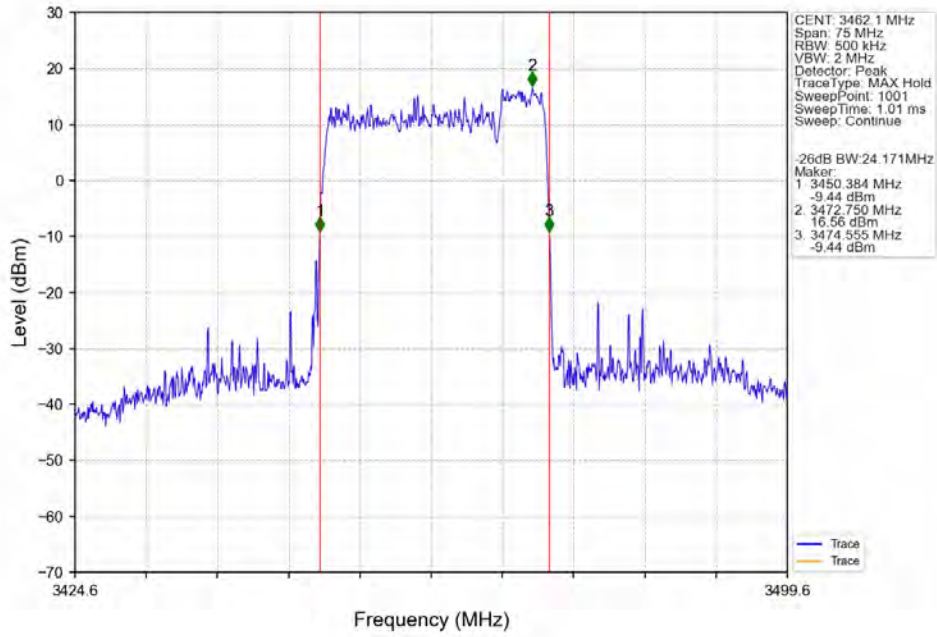

CA_42C(3450-3550)_SISO_NTNV_CC1:20 CC2:5MHz_CC1:QPSK CC2:QPSK_CC1:3460 CC2:3471.7MHz_CC1: 100@0
CC2: 25@0