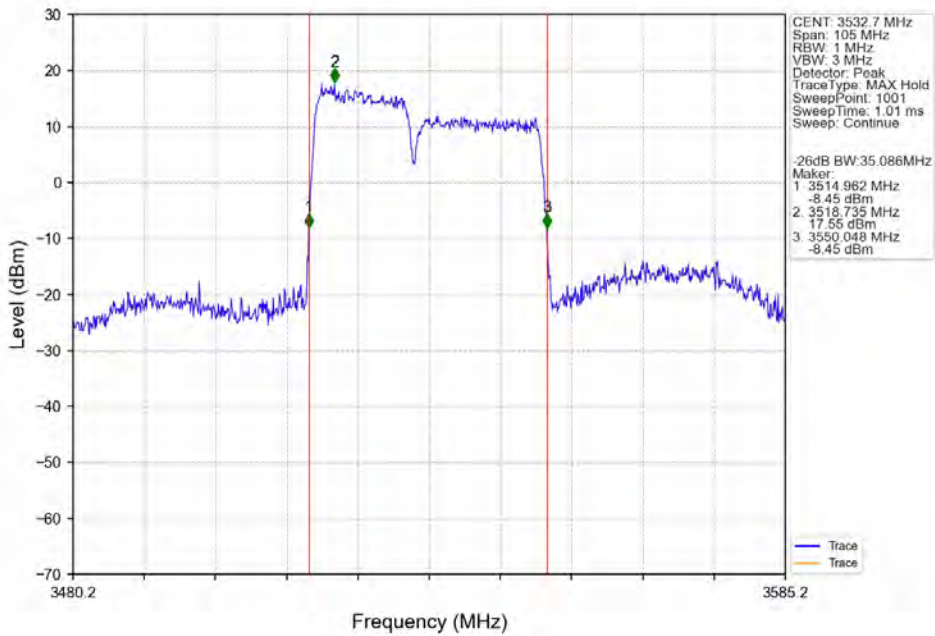

CA_42C(3450-3550)_SISO_NTNV_CC1:15 CC2:20MHz_CC1:256QAM CC2:256QAM_CC1:3522.9 CC2:3540MHz_CC1:75@0 CC2: 100@0