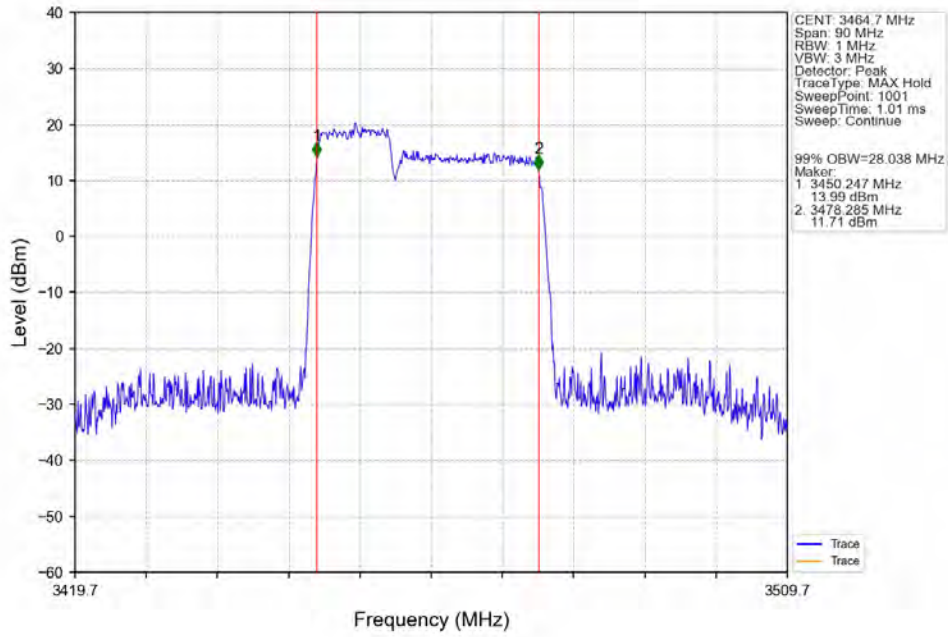

CA_42C(3450-3550)_SISO_NTNV_CC1:10 CC2:20MHz_CC1:QPSK CC2:QPSK_CC1:3455 CC2:3469.4MHz_CC1: 50@0
CC2: 100@0