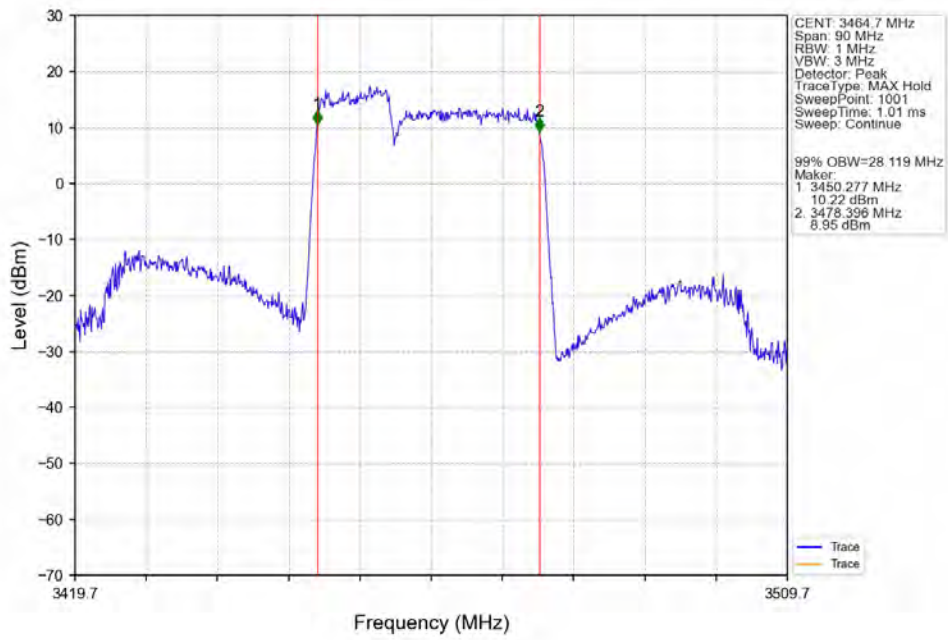

CA_42C(3450-3550)_SISO_NTNV_CC1:10 CC2:20MHz_CC1:256QAM CC2:256QAM_CC1:3455 CC2:3469.4MHz_CC1:50@0 CC2: 100@0