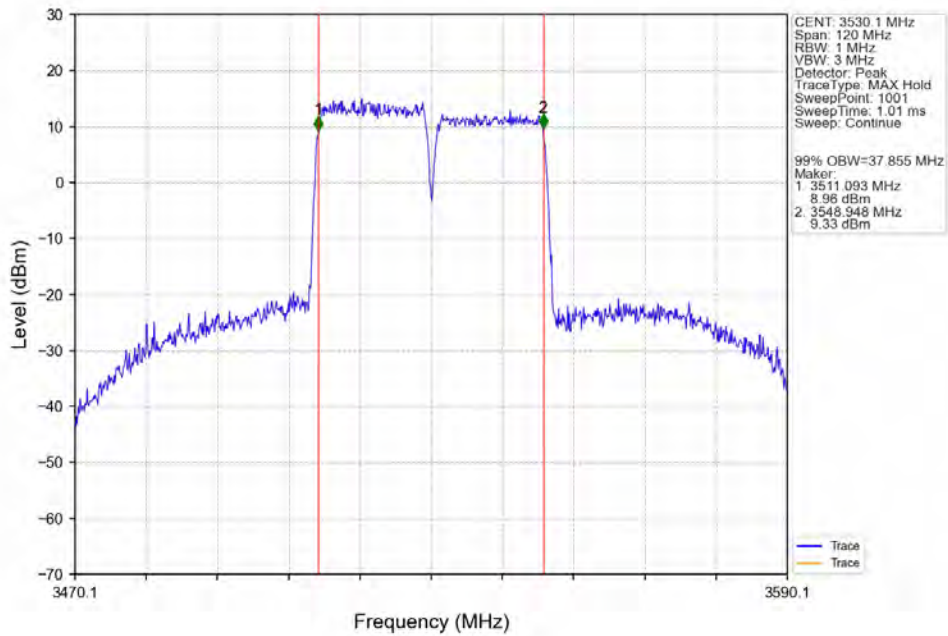

CA_42C(3450-3550)_SISO_NTNV_CC1:20 CC2:20MHz_CC1:256QAM CC2:256QAM_CC1:3520.2 CC2:3540MHz_CC1:100@0 CC2: 100@0