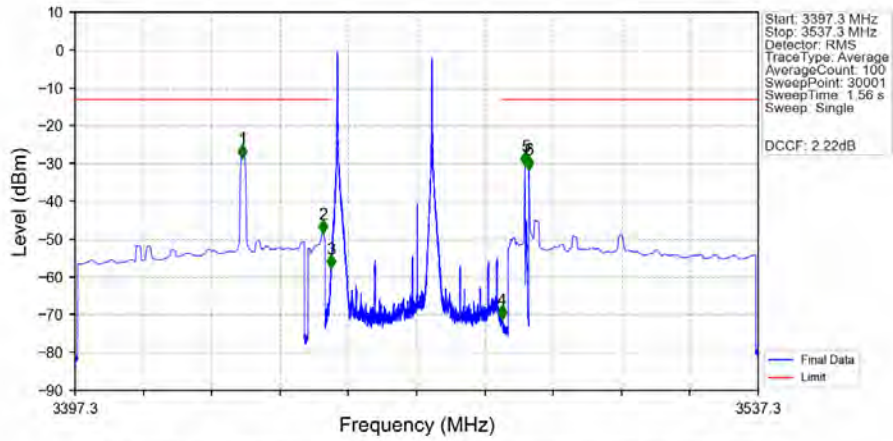

CA_42C(3450-3550)_SISO_NTNV_CC1:20 CC2:15MHz_CC1:QPSK CC2:QPSK_CC1:3460 CC2:3477.1MHz_CC1: 1@0
CC2: 1@0

Start (MHz)	Stop (MHz)	RBW (MHz)	Method	Marker No.	Freq (MHz)	Level (dBm)	Limit (dBm)	Result
3397.3	3444.8	1	CHP	1	3431.577	-28.23	-13	Pass
3444.8	3448.8	0.5	CHP	2	3448.153	-48.19	-13	Pass
3448.8	3449.8	0.003	/	3	3449.795	-57.40	-13	Pass
3449.8	3484.8	0.003	/	/	/	/	/	/
3484.8	3485.8	0.003	/	4	3484.805	-70.87	-13	Pass
3485.8	3489.8	0.5	CHP	5	3489.546	-30.22	-13	Pass
3489.8	3537.3	1	CHP	6	3490.302	-31.28	-13	Pass

CA_42C(3450-3550)_SISO_NTNV_CC1:20 CC2:15MHz_CC1:QPSK CC2:QPSK_CC1:3460 CC2:3477.1MHz_CC1: 1@0
CC2: 1@0