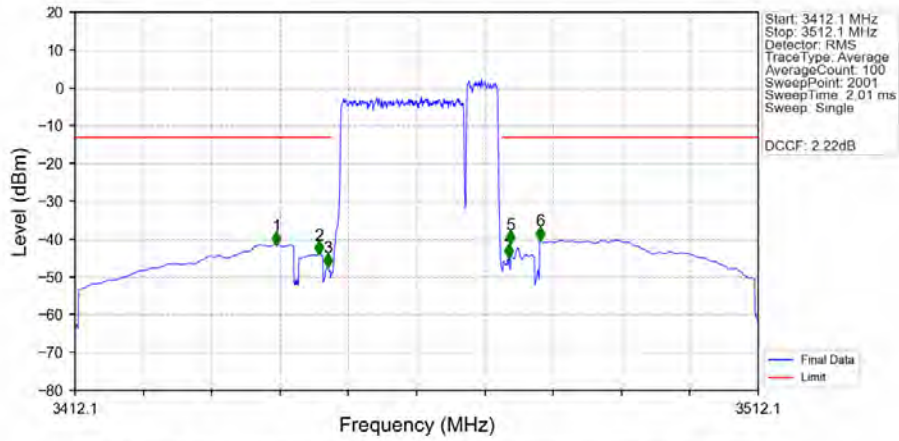

CA_42C(3450-3550)_SISO_NTNV_CC1:20 CC2:5MHz_CC1:QPSK CC2:QPSK_CC1:3460 CC2:3471.7MHz_CC1: 100@0
CC2: 25@0

Start (MHz)	Stop (MHz)	RBW (MHz)	Method	Marker No.	Freq (MHz)	Level (dBm)	Limit (dBm)	Result
3412.1	3444.6	1	CHP	1	3441.550	-41.32	-13	Pass
3444.6	3448.6	0.5	CHP	2	3447.800	-43.83	-13	Pass
3448.6	3449.6	0.2	CHP	3	3449.100	-47.12	-13	Pass
3449.6	3474.6	0.1	/	/	/	/	/	/
3474.6	3475.6	0.2	CHP	4	3475.600	-44.69	-13	Pass
3475.6	3479.6	0.5	CHP	5	3475.850	-40.96	-13	Pass
3479.6	3512.1	1	CHP	6	3480.150	-40.08	-13	Pass

CA_42C(3450-3550)_SISO_NTNV_CC1:20 CC2:5MHz_CC1:QPSK CC2:QPSK_CC1:3460 CC2:3471.7MHz_CC1: 100@0
CC2: 25@0