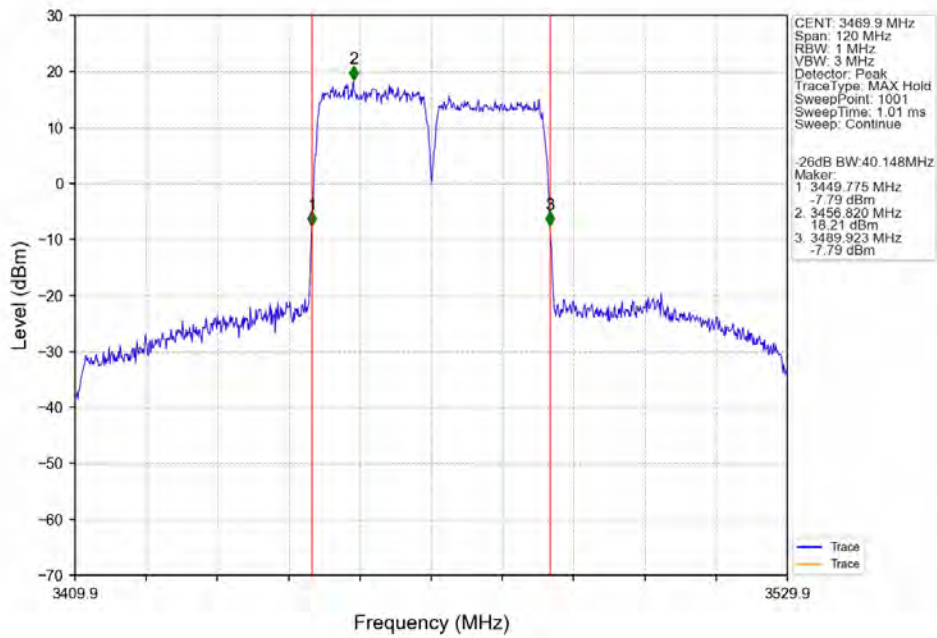

CA_42C(3450-3550)_SISO_NTNV_CC1:20 CC2:20MHz_CC1:QPSK CC2:QPSK_CC1:3460 CC2:3479.8MHz_CC1: 100@0
CC2: 100@0