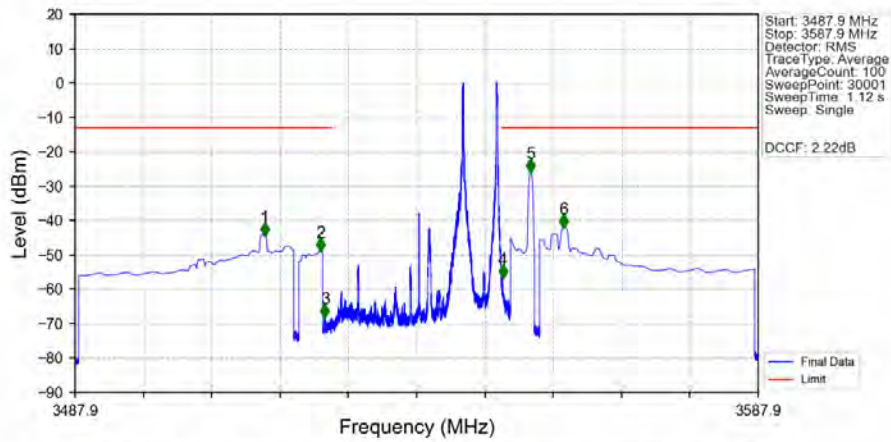

Start (MHz)	Stop (MHz)	RBW (MHz)	Method	Marker No.	Freq (MHz)	Level (dBm)	Limit (dBm)	Result
3487.9	3520.4	1	CHP	1	3515.637	-44.22	-13	Pass
3520.4	3524.4	0.5	CHP	2	3523.860	-48.80	-13	Pass
3524.4	3525.4	0.003	/	3	3524.483	-67.96	-13	Pass
3525.4	3550.4	0.003	/	/	/	/	/	/
3550.4	3551.4	0.003	/	4	3550.490	-56.58	-13	Pass
3551.4	3555.4	0.5	CHP	5	3554.590	-25.80	-13	Pass
3555.4	3587.9	1	CHP	6	3559.373	-41.89	-13	Pass