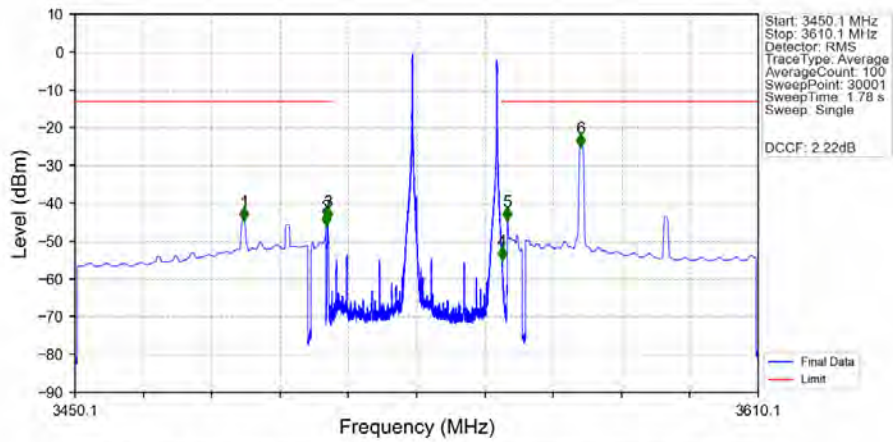

Start (MHz)	Stop (MHz)	RBW (MHz)	Method	Marker No.	Freq (MHz)	Level (dBm)	Limit (dBm)	Result
3450.1	3505.1	1	CHP	1	3489.689	-44.44	-13	Pass
3505.1	3509.1	0.5	CHP	2	3508.847	-45.65	-13	Pass
3509.1	3510.1	0.003	/	3	3509.268	-44.40	-13	Pass
3510.1	3550.1	0.003	/	/	/	/	/	/
3550.1	3551.1	0.003	/	4	3550.105	-54.82	-13	Pass
3551.1	3555.1	0.5	CHP	5	3551.353	-44.45	-13	Pass
3555.1	3610.1	1	CHP	6	3568.575	-24.95	-13	Pass