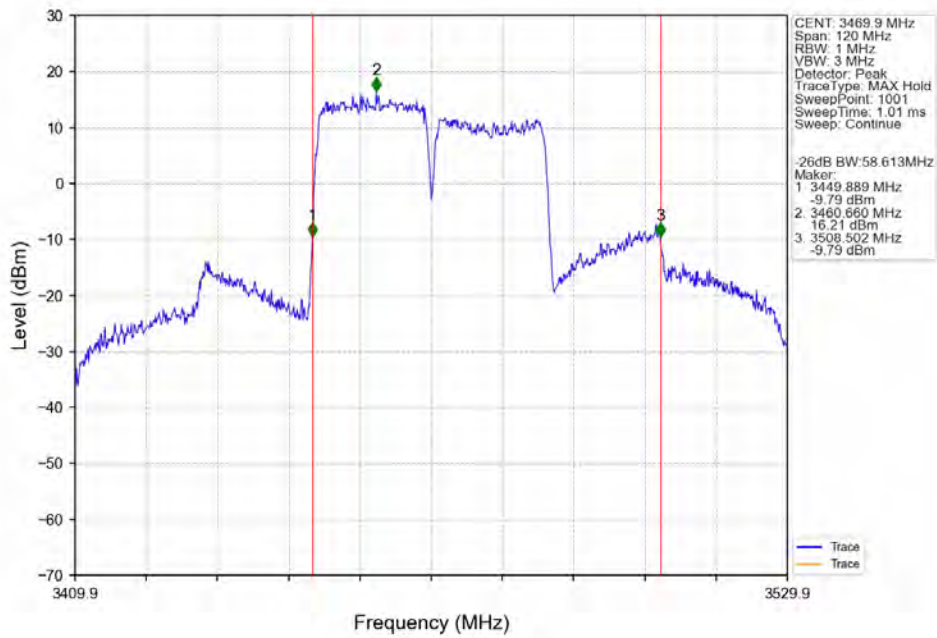

CA_42C(3450-3550)_SISO_NTNV_CC1:20 CC2:20MHz_CC1:256QAM CC2:256QAM_CC1:3460 CC2:3479.8MHz_CC1:100@0 CC2: 100@0