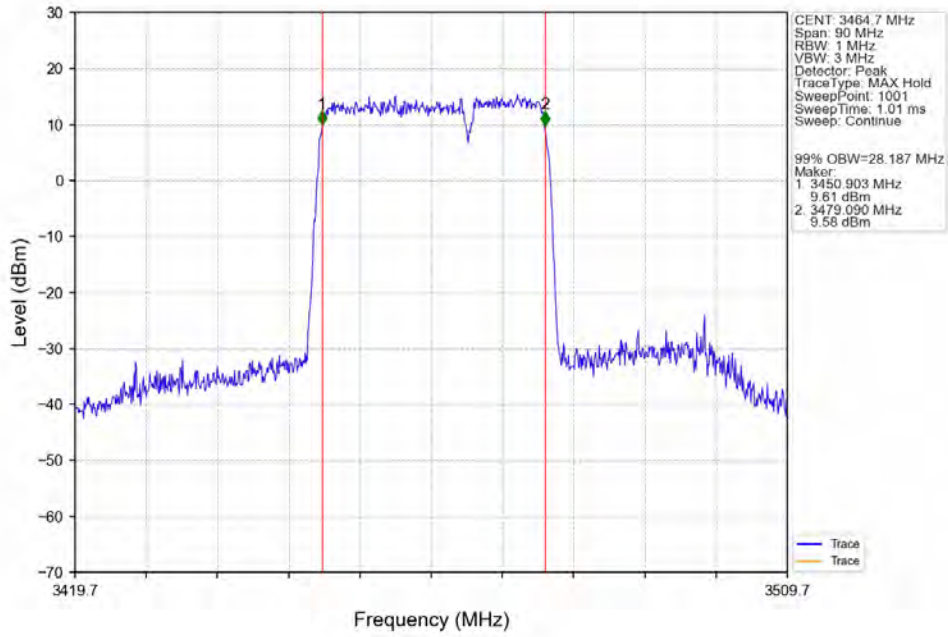

CA_42C(3450-3550)_SISO_NTNV_CC1:20 CC2:10MHz_CC1:256QAM CC2:256QAM_CC1:3460 CC2:3474.4MHz_CC1:100@0 CC2: 50@0