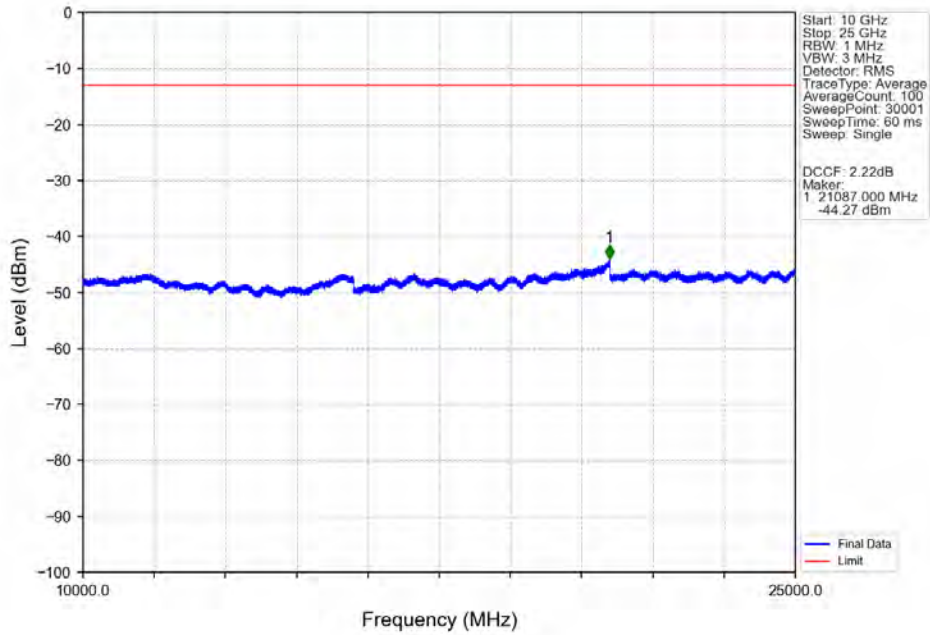

CA_42C(3450-3550)_SISO_NTNV_CC1:20 CC2:5MHz_CC1:QPSK CC2:QPSK_CC1:3460 CC2:3471.7MHz_CC1: 1@0
CC2: 1@0