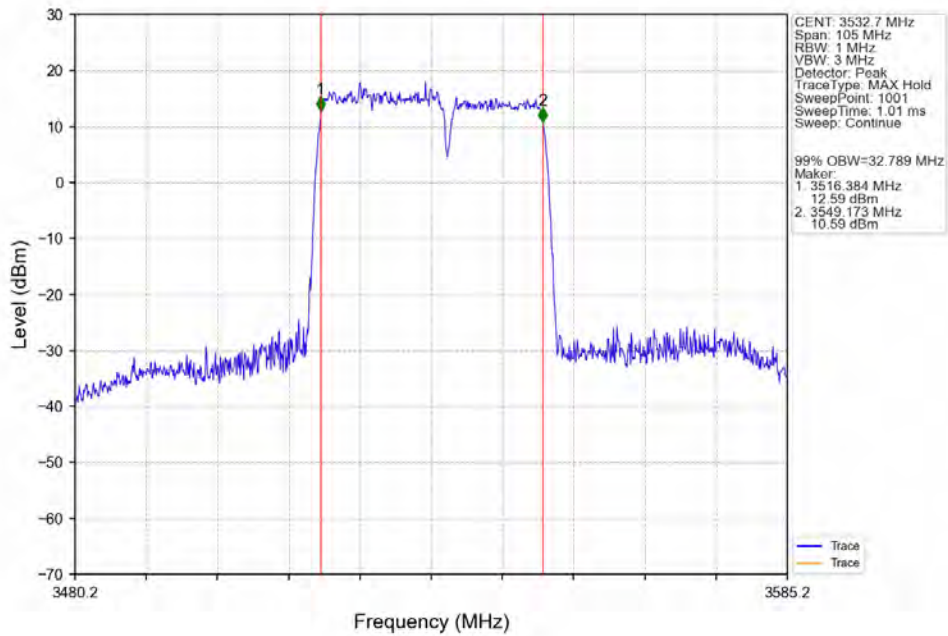

CA_42C(3450-3550)_SISO_NTNV_CC1:20 CC2:15MHz_CC1:64QAM CC2:64QAM_CC1:3525.4 CC2:3542.5MHz_CC1:100@0 CC2: 75@0