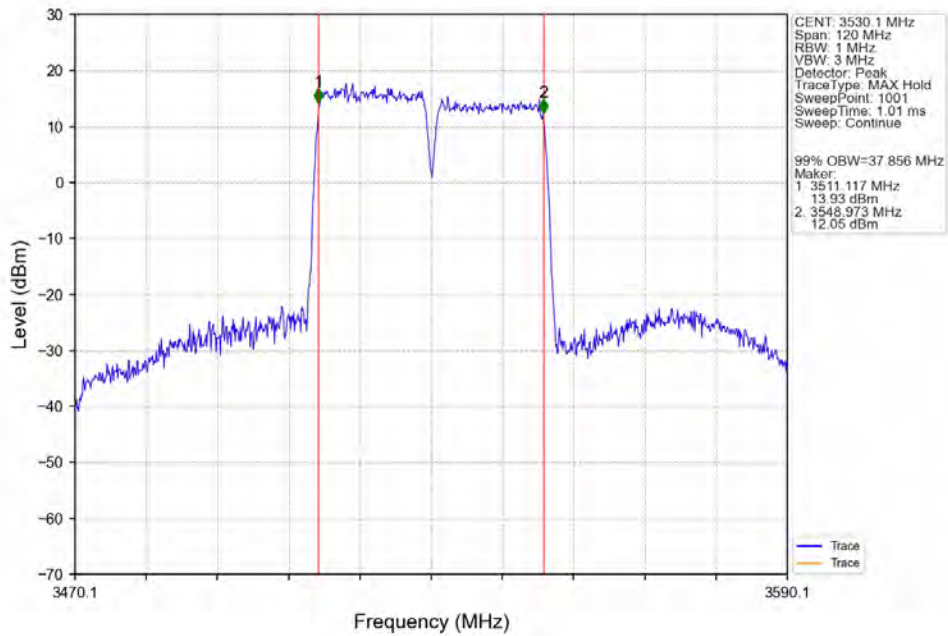

CA_42C(3450-3550)_SISO_NTNV_CC1:20 CC2:20MHz_CC1:QPSK CC2:QPSK_CC1:3520.2 CC2:3540MHz_CC1: 100@0
CC2: 100@0