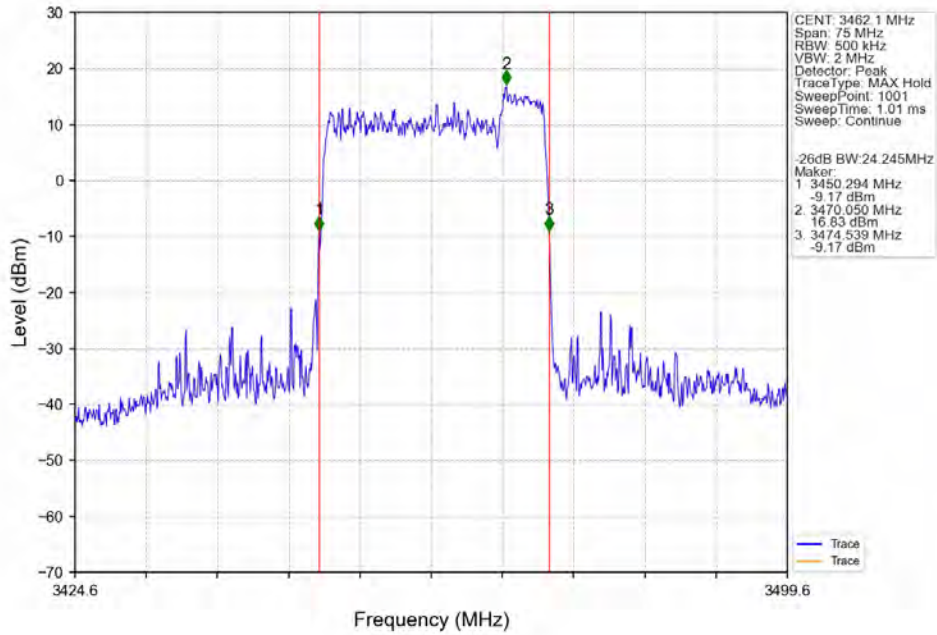

CA_42C(3450-3550)_SISO_NTNV_CC1:20 CC2:5MHz_CC1:64QAM CC2:64QAM_CC1:3460 CC2:3471.7MHz_CC1:100@0 CC2: 25@0