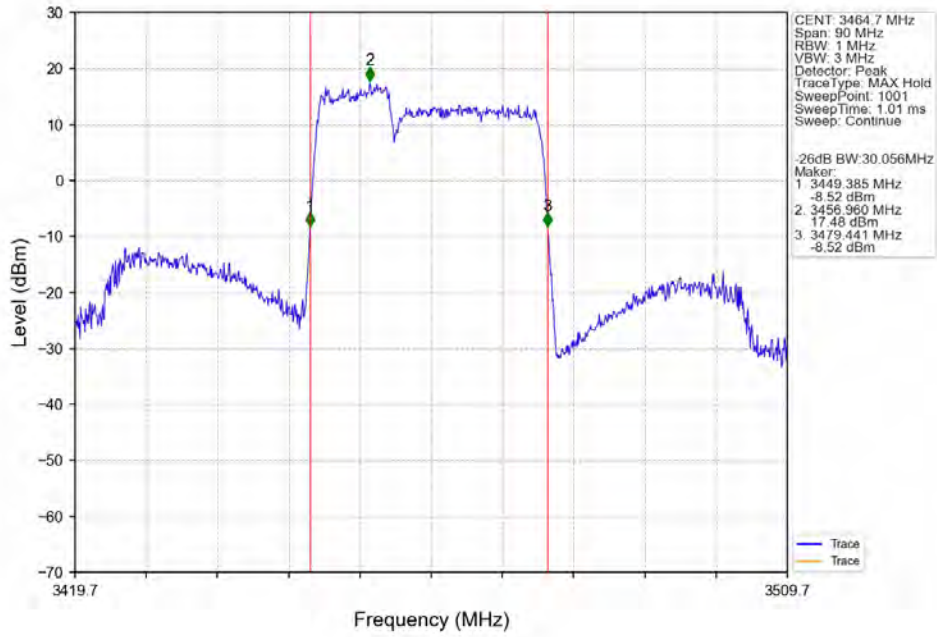

CA_42C(3450-3550)_SISO_NTNV_CC1:10 CC2:20MHz_CC1:256QAM CC2:256QAM_CC1:3455 CC2:3469.4MHz_CC1:50@0 CC2: 100@0