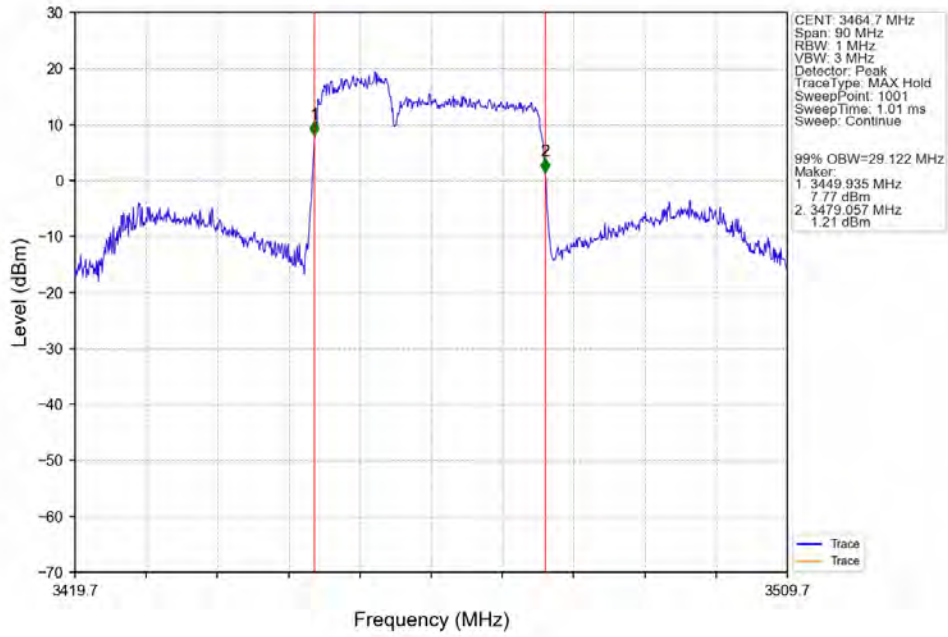

CA_42C(3450-3550)_SISO_NTNV_CC1:10 CC2:20MHz_CC1:16QAM CC2:16QAM_CC1:3455 CC2:3469.4MHz_CC1:50@0 CC2: 100@0