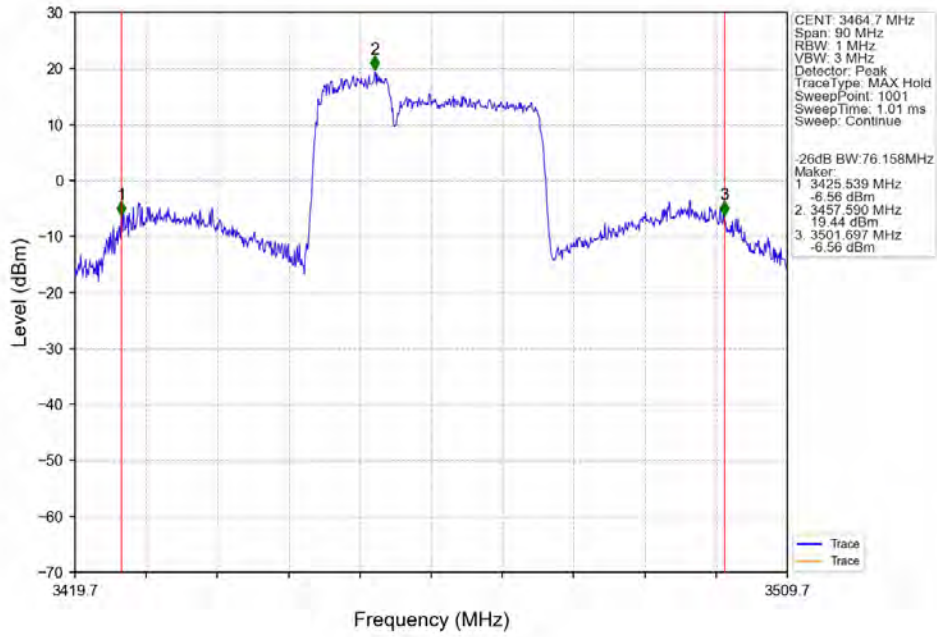

CA_42C(3450-3550)_SISO_NTNV_CC1:10 CC2:20MHz_CC1:16QAM CC2:16QAM_CC1:3455 CC2:3469.4MHz_CC1:50@0 CC2: 100@0