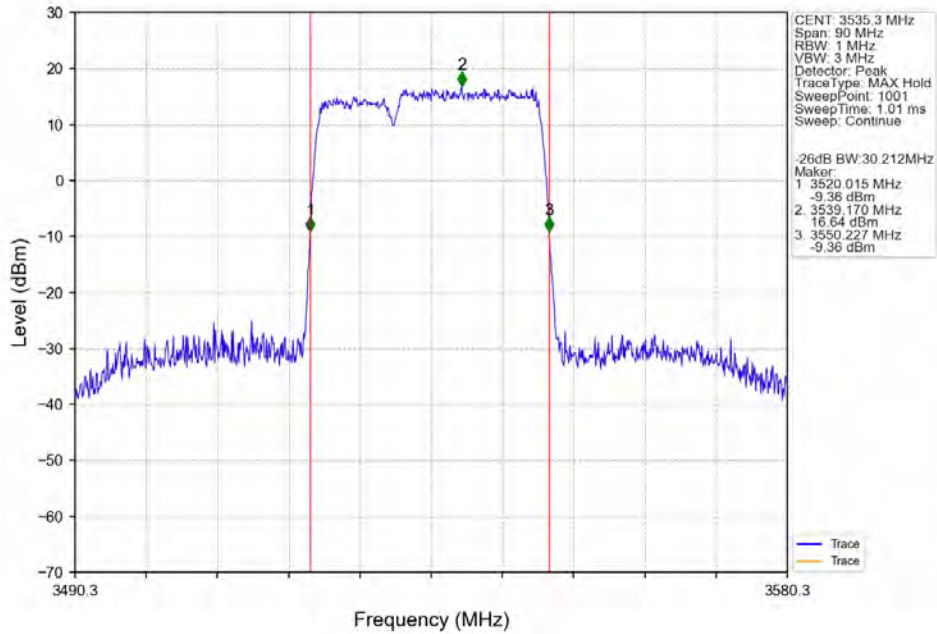

CA_42C(3450-3550)_SISO_NTNV_CC1:10 CC2:20MHz_CC1:QPSK CC2:QPSK_CC1:3525.6 CC2:3540MHz_CC1: 50@0
CC2: 100@0