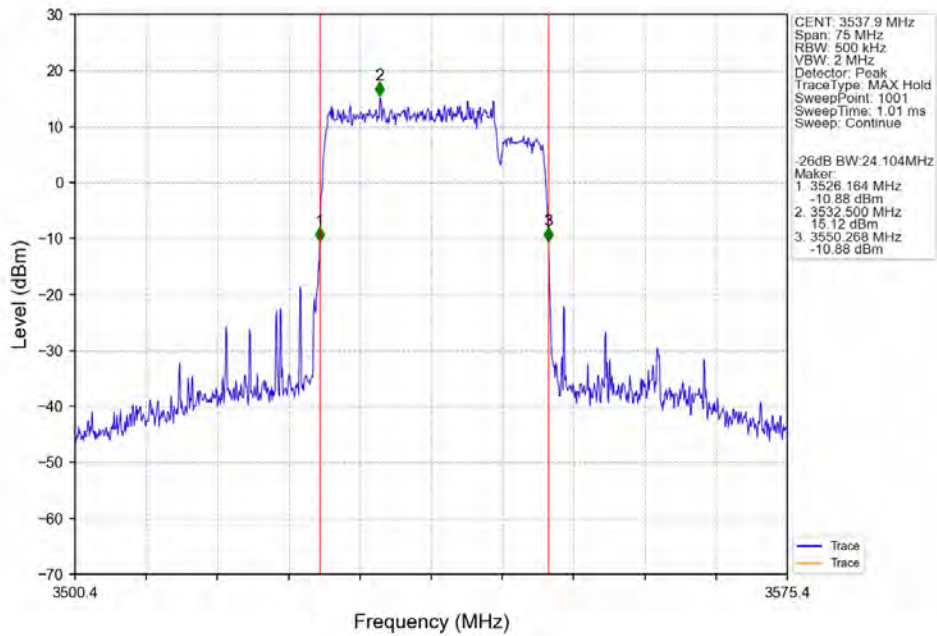

CA_42C(3450-3550)_SISO_NTNV_CC1:20 CC2:5MHz_CC1:QPSK CC2:QPSK_CC1:3535.8 CC2:3547.5MHz_CC1: 100@0
CC2: 25@0