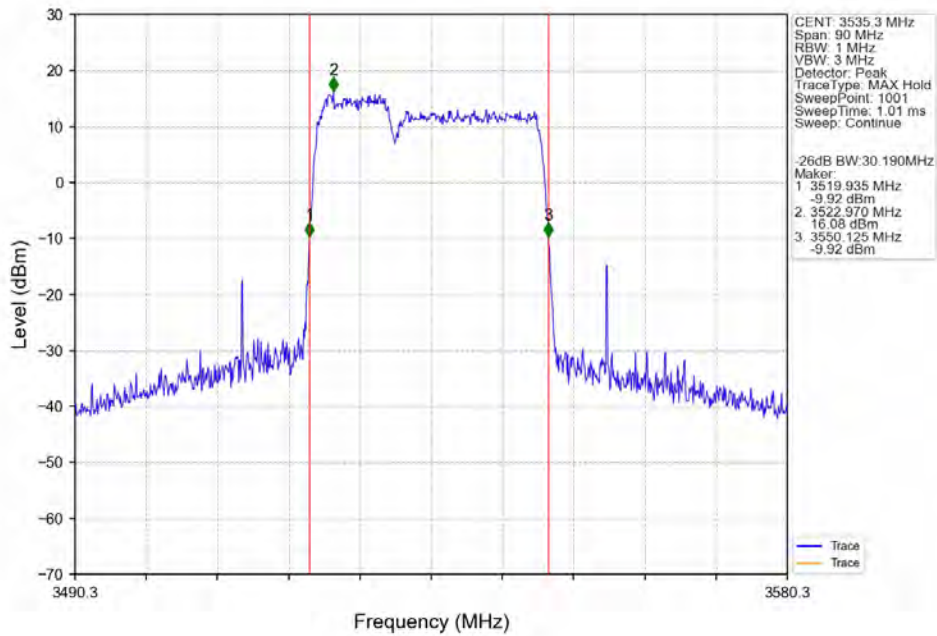

CA_42C(3450-3550)_SISO_NTNV_CC1:10 CC2:20MHz_CC1:256QAM CC2:256QAM_CC1:3525.6 CC2:3540MHz_CC1:50@0 CC2: 100@0