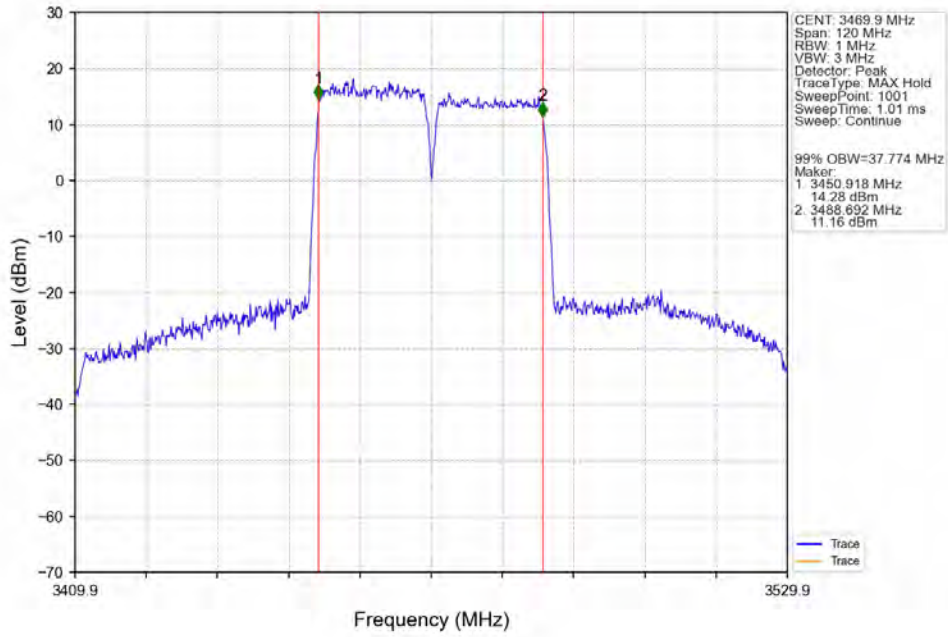

CA_42C(3450-3550)_SISO_NTNV_CC1:20 CC2:20MHz_CC1:QPSK CC2:QPSK_CC1:3460 CC2:3479.8MHz_CC1: 100@0
CC2: 100@0