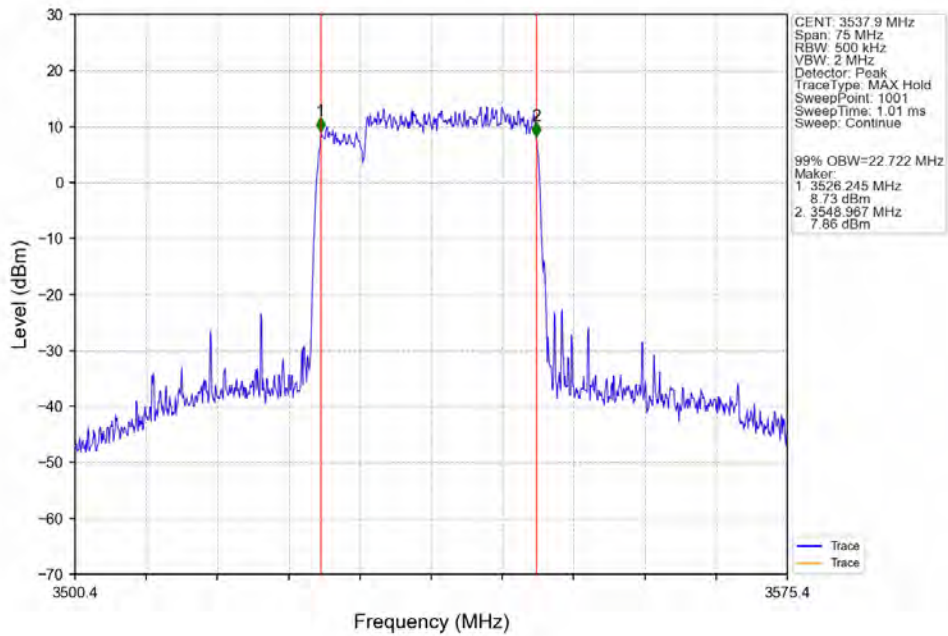

CA_42C(3450-3550)_SISO_NTNV_CC1:5 CC2:20MHz_CC1:64QAM CC2:64QAM_CC1:3528.3 CC2:3540MHz_CC1: 25@0 CC2: 100@0