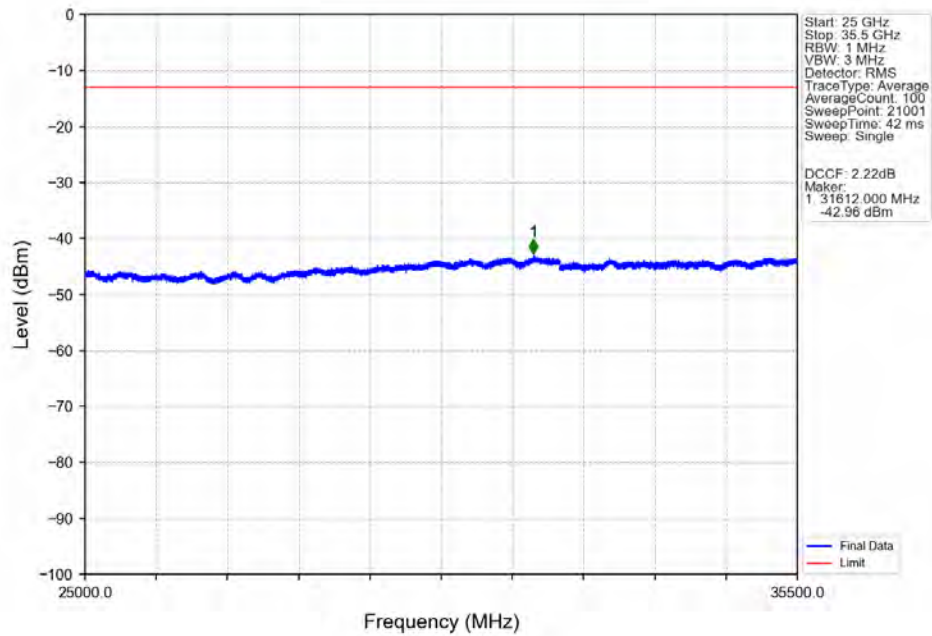

CA_42C(3450-3550)_SISO_NTNV_CC1:5 CC2:20MHz_CC1:QPSK CC2:QPSK_CC1:3528.3 CC2:3540MHz_CC1: 25@0
CC2: 100@0