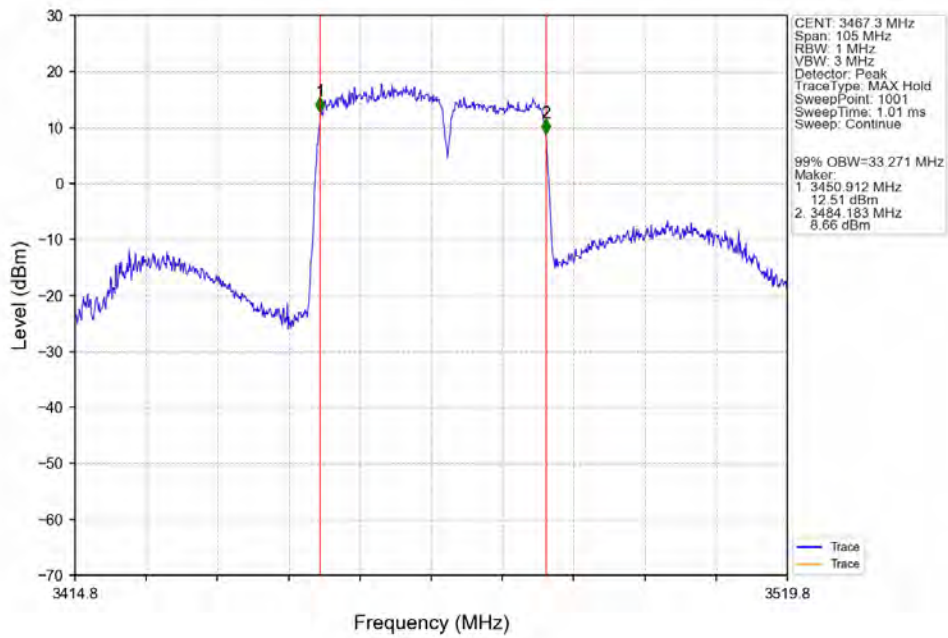

CA_42C(3450-3550)_SISO_NTNV_CC1:20 CC2:15MHz_CC1:16QAM CC2:16QAM_CC1:3460 CC2:3477.1MHz_CC1:100@0 CC2: 75@0