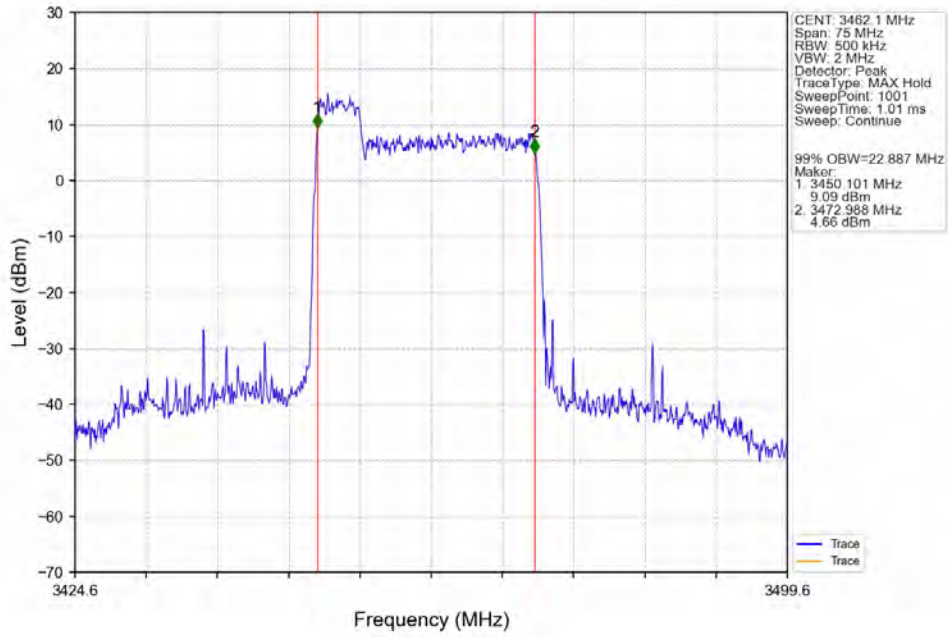

CA_42C(3450-3550)_SISO_NTNV_CC1:5 CC2:20MHz_CC1:256QAM CC2:256QAM_CC1:3452.5 CC2:3464.2MHz_CC1: 25@0 CC2: 100@0