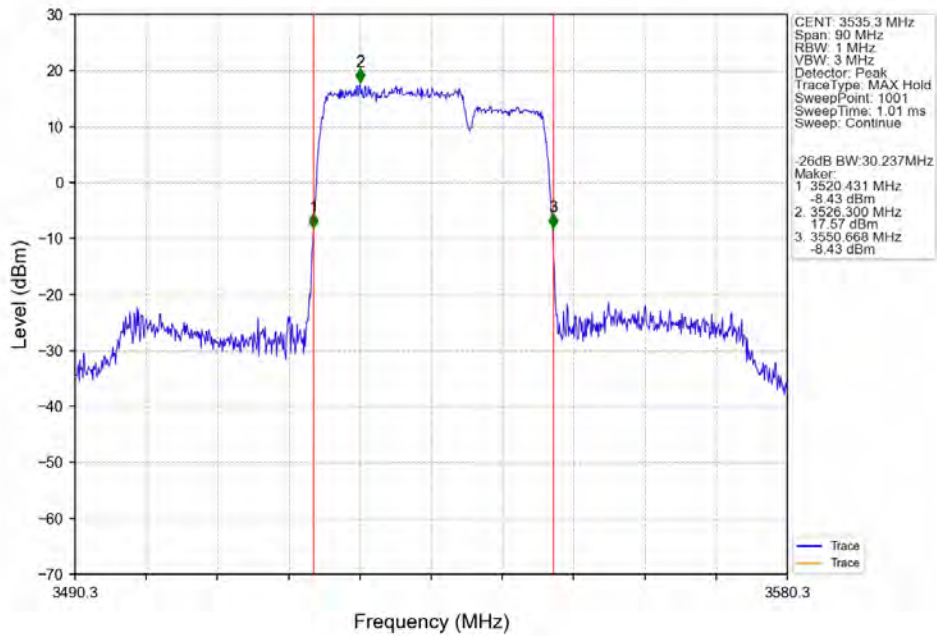

CA_42C(3450-3550)_SISO_NTNV_CC1:20 CC2:10MHz_CC1:QPSK CC2:QPSK_CC1:3530.6 CC2:3545MHz_CC1: 100@0
CC2: 50@0