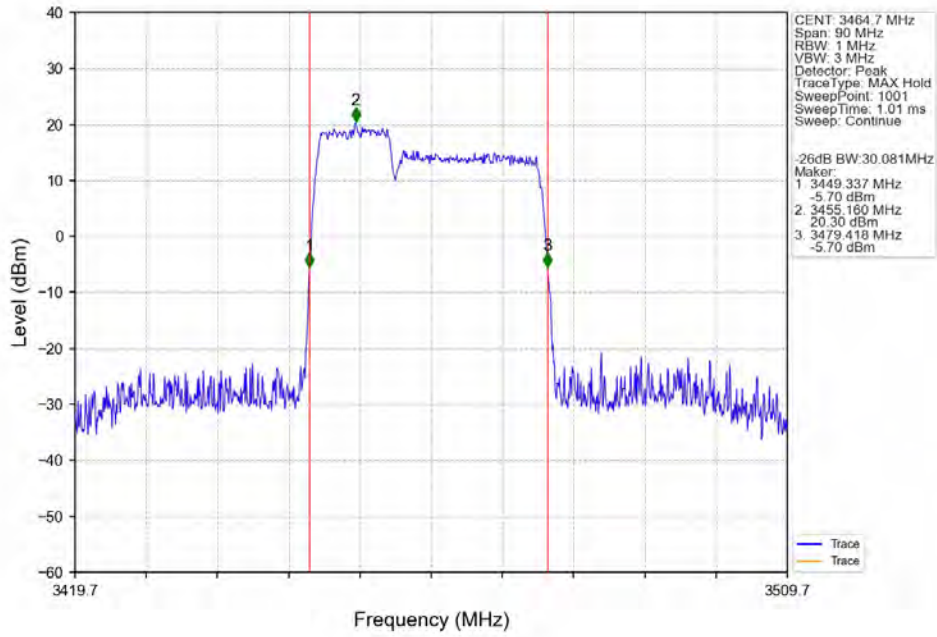

CA_42C(3450-3550)_SISO_NTNV_CC1:10 CC2:20MHz_CC1:QPSK CC2:QPSK_CC1:3455 CC2:3469.4MHz_CC1: 50@0
CC2: 100@0