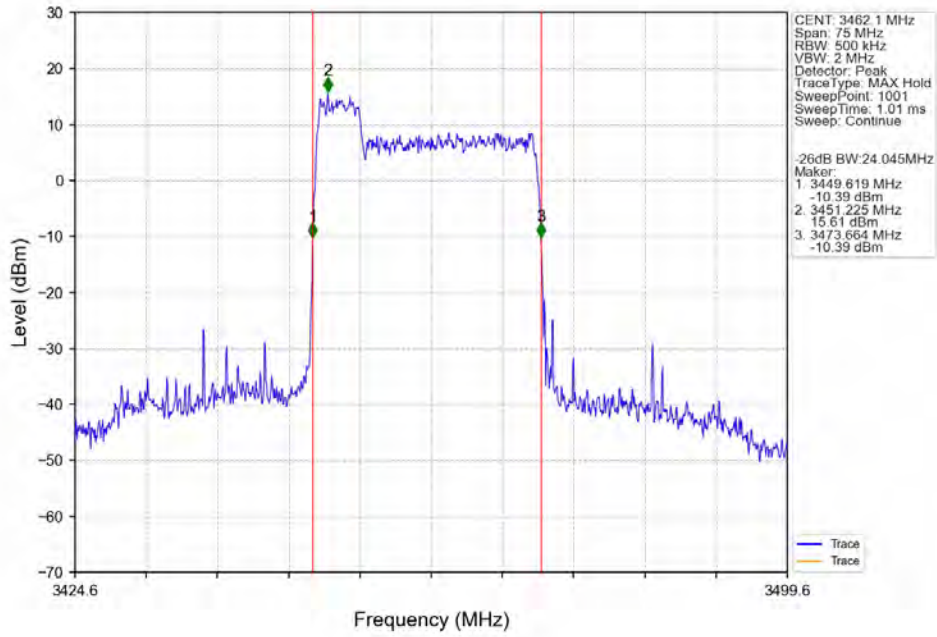

CA_42C(3450-3550)_SISO_NTNV_CC1:5 CC2:20MHz_CC1:256QAM CC2:256QAM_CC1:3452.5 CC2:3464.2MHz_CC1: 25@0 CC2: 100@0