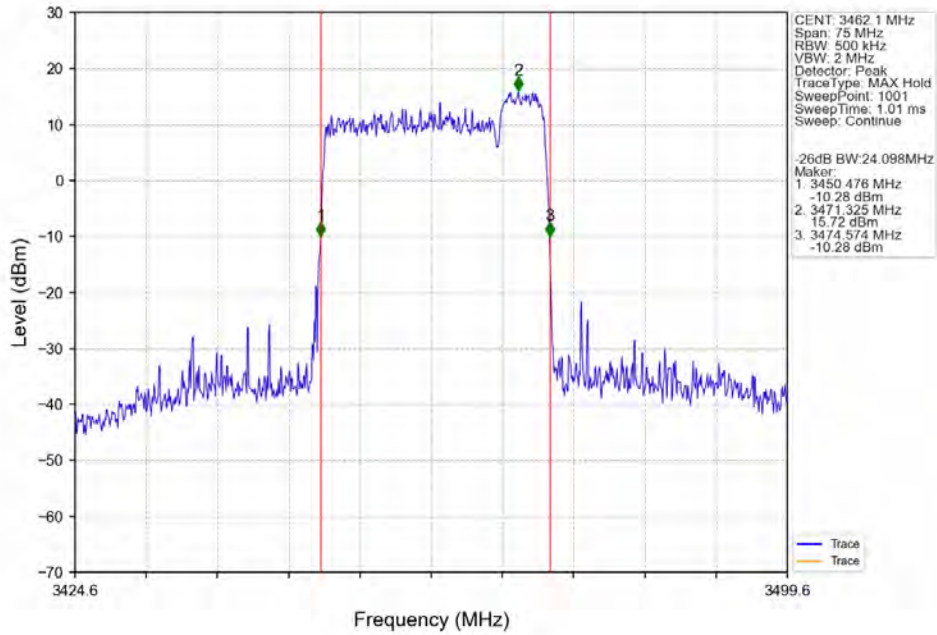

CA_42C(3450-3550)_SISO_NTNV_CC1:20 CC2:5MHz_CC1:16QAM CC2:16QAM_CC1:3460 CC2:3471.7MHz_CC1:100@0 CC2: 25@0