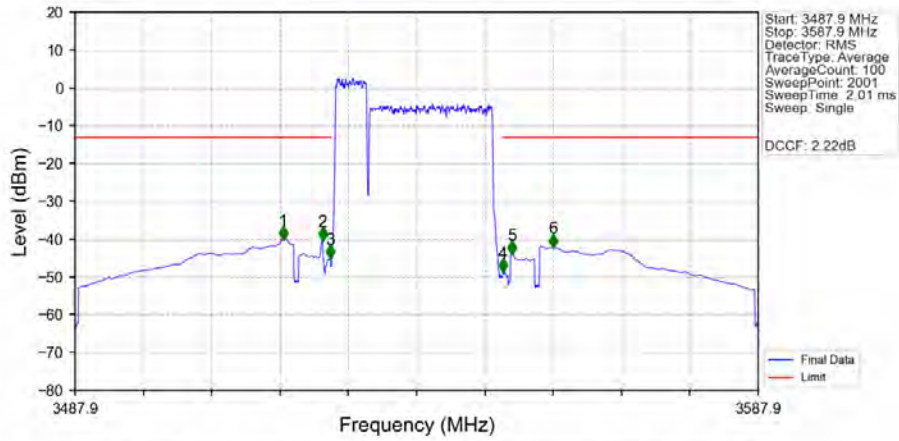

CA_42C(3450-3550)_SISO_NTNV_CC1:5 CC2:20MHz_CC1:QPSK CC2:QPSK_CC1:3528.3 CC2:3540MHz_CC1: 25@0
CC2: 100@0

Start (MHz)	Stop (MHz)	RBW (MHz)	Method	Marker No.	Freq (MHz)	Level (dBm)	Limit (dBm)	Result
3487.9	3520.4	1	CHP	1	3518.400	-39.92	-13	Pass
3520.4	3524.4	0.5	CHP	2	3524.150	-40.11	-13	Pass
3524.4	3525.4	0.2	CHP	3	3525.250	-44.84	-13	Pass
3525.4	3550.4	0.1	/	/	/	/	/	/
3550.4	3551.4	0.2	CHP	4	3550.550	-48.45	-13	Pass
3551.4	3555.4	0.5	CHP	5	3551.850	-43.73	-13	Pass
3555.4	3587.9	1	CHP	6	3557.900	-42.00	-13	Pass

CA_42C(3450-3550)_SISO_NTNV_CC1:5 CC2:20MHz_CC1:QPSK CC2:QPSK_CC1:3528.3 CC2:3540MHz_CC1: 25@0
CC2: 100@0