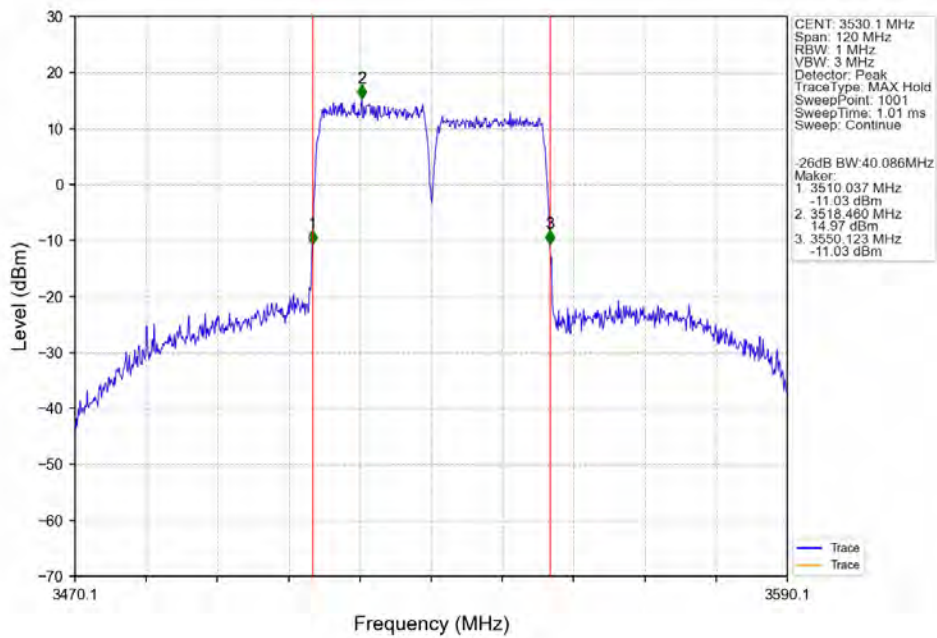

CA_42C(3450-3550)_SISO_NTNV_CC1:20 CC2:20MHz_CC1:256QAM CC2:256QAM_CC1:3520.2 CC2:3540MHz_CC1:100@0 CC2: 100@0