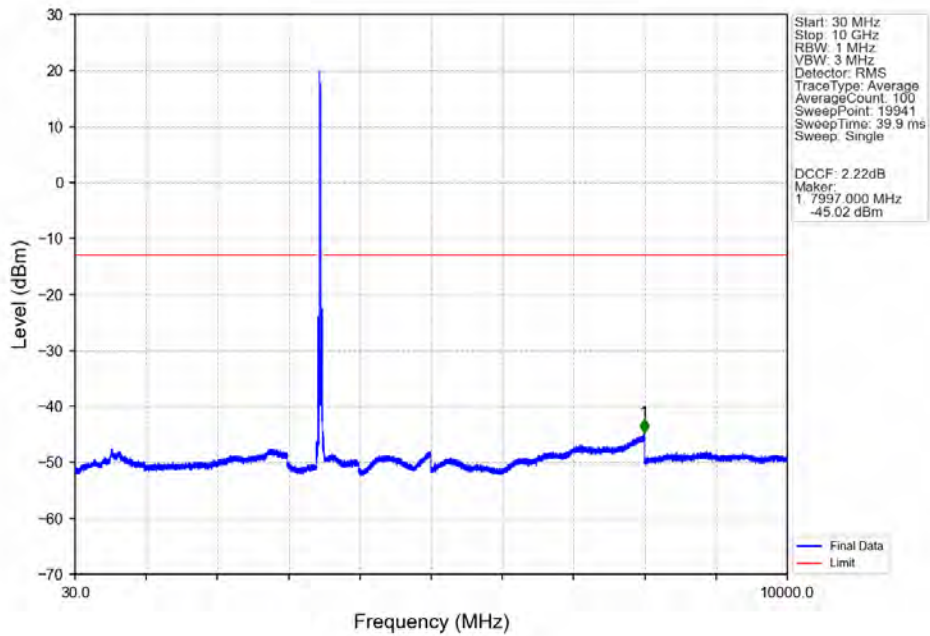

CA_42C(3450-3550)_SISO_NTNV_CC1:20 CC2:15MHz_CC1:QPSK CC2:QPSK_CC1:3460 CC2:3477.1MHz_CC1: 1@0
CC2: 1@0

Start (MHz)	Stop (MHz)	RBW (MHz)	Method	Marker No.	Freq (MHz)	Level (dBm)	Limit (dBm)	Result
3397.3	3444.8	1	CHP	1	3431.577	-28.23	-13	Pass
3444.8	3448.8	0.5	CHP	2	3448.153	-48.19	-13	Pass
3448.8	3449.8	0.003	/	3	3449.795	-57.40	-13	Pass
3449.8	3484.8	0.003	/	/	/	/	/	/
3484.8	3485.8	0.003	/	4	3484.805	-70.87	-13	Pass
3485.8	3489.8	0.5	CHP	5	3489.546	-30.22	-13	Pass
3489.8	3537.3	1	CHP	6	3490.302	-31.28	-13	Pass

CA_42C(3450-3550)_SISO_NTNV_CC1:20 CC2:15MHz_CC1:QPSK CC2:QPSK_CC1:3460 CC2:3477.1MHz_CC1: 1@0
CC2: 1@0