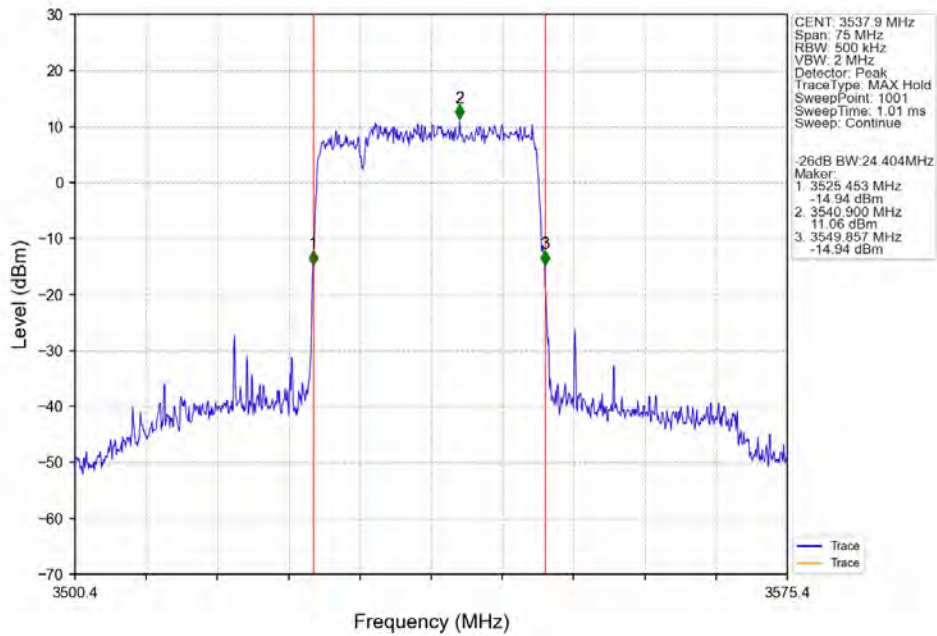

CA_42C(3450-3550)_SISO_NTNV_CC1:5 CC2:20MHz_CC1:256QAM CC2:256QAM_CC1:3528.3 CC2:3540MHz_CC1: 25@0 CC2: 100@0