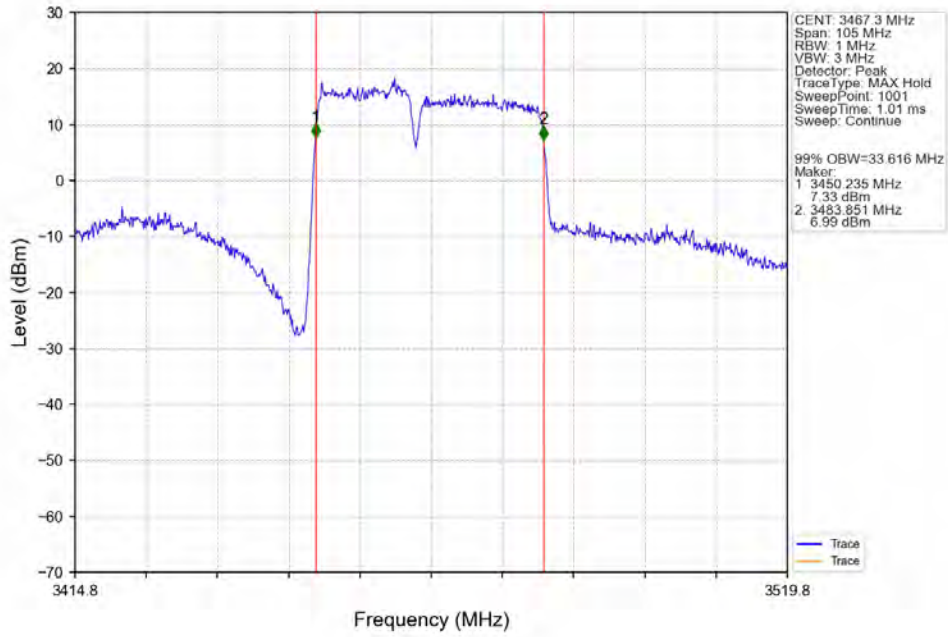

CA_42C(3450-3550)_SISO_NTNV_CC1:15 CC2:20MHz_CC1:64QAM CC2:64QAM_CC1:3457.5 CC2:3474.6MHz_CC1:75@0 CC2: 100@0