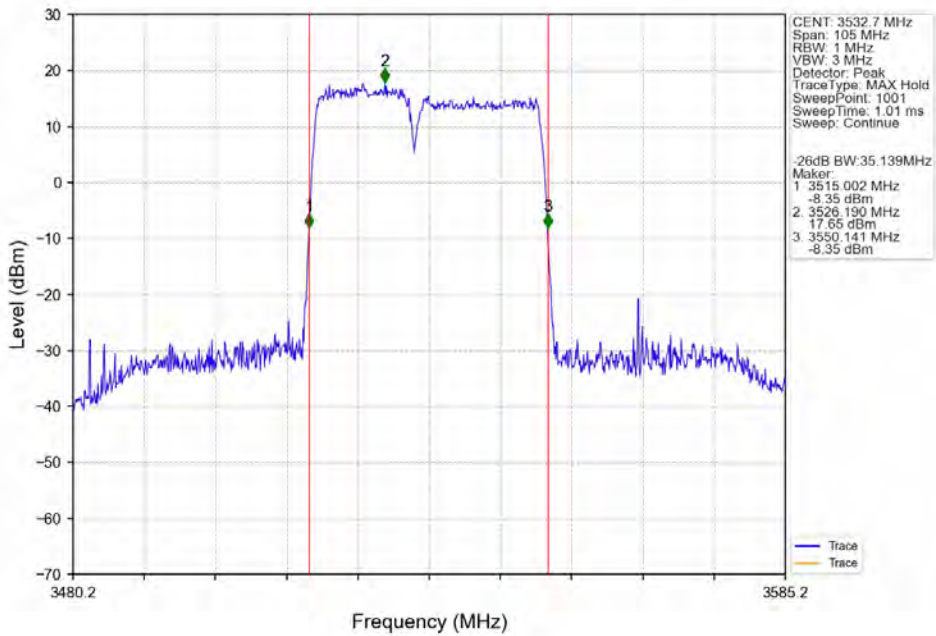

CA_42C(3450-3550)_SISO_NTNV_CC1:15 CC2:20MHz_CC1:QPSK CC2:QPSK_CC1:3522.9 CC2:3540MHz_CC1: 75@0
CC2: 100@0