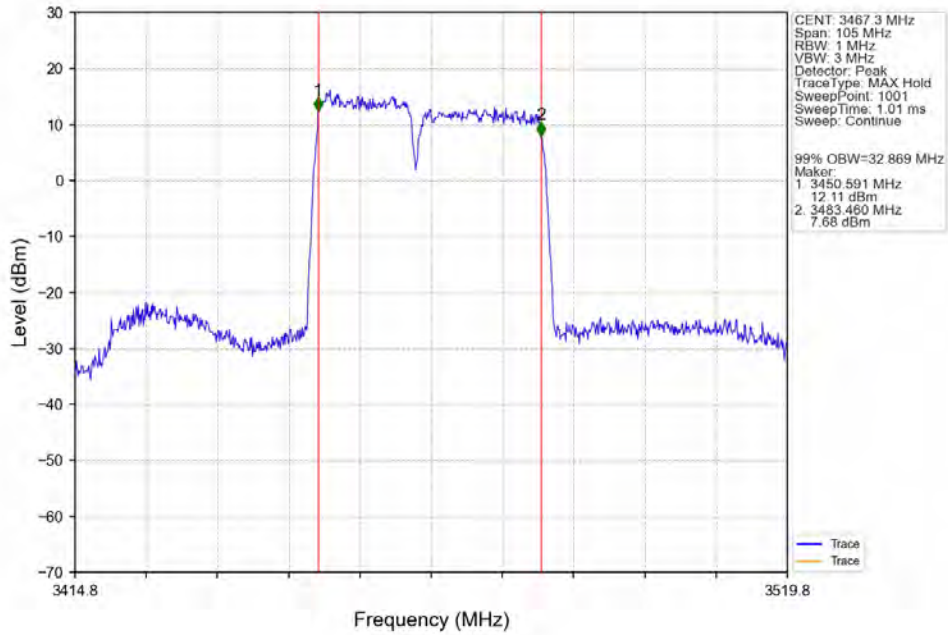

CA_42C(3450-3550)_SISO_NTNV_CC1:15 CC2:20MHz_CC1:256QAM CC2:256QAM_CC1:3457.5 CC2:3474.6MHz_CC1:75@0 CC2: 100@0