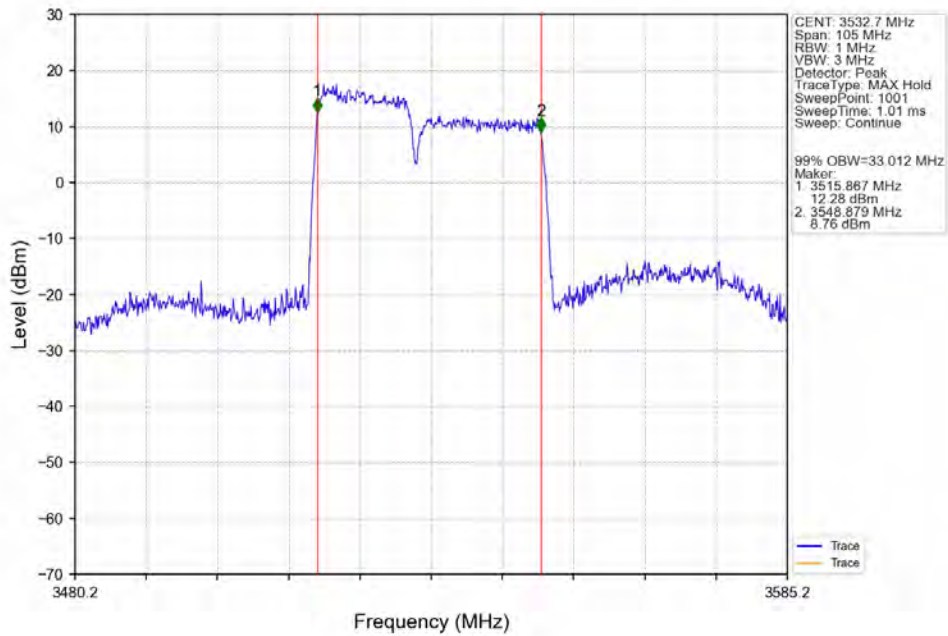

CA_42C(3450-3550)_SISO_NTNV_CC1:15 CC2:20MHz_CC1:256QAM CC2:256QAM_CC1:3522.9 CC2:3540MHz_CC1:75@0 CC2: 100@0