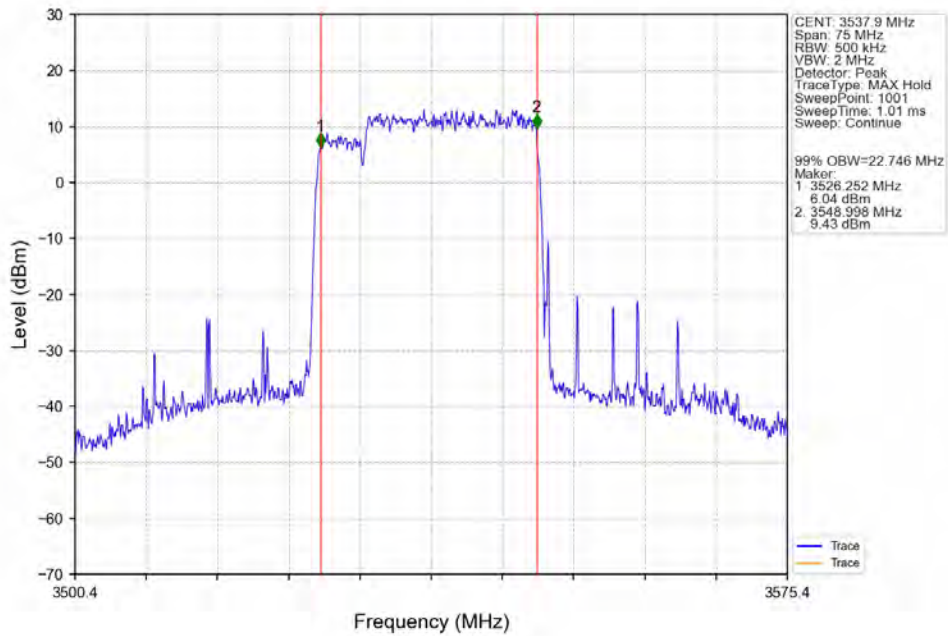

CA_42C(3450-3550)_SISO_NTNV_CC1:5 CC2:20MHz_CC1:16QAM CC2:16QAM_CC1:3528.3 CC2:3540MHz_CC1: 25@0 CC2: 100@0