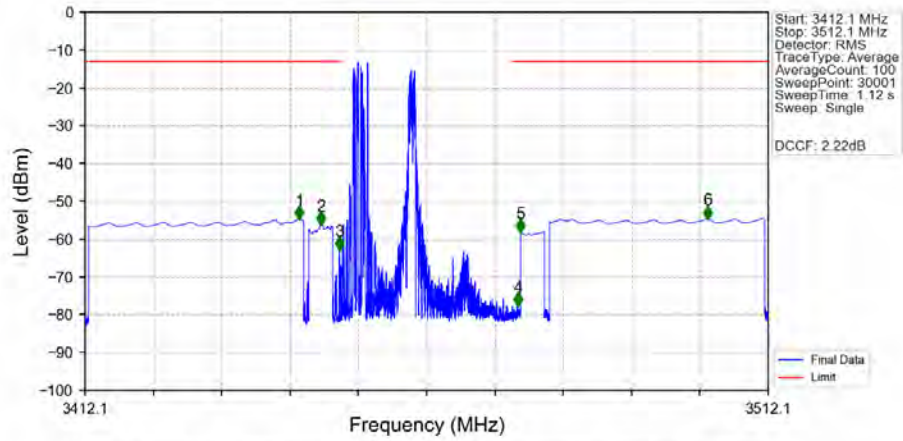

CA_42C(3450-3550)_SISO_NTNV_CC1:20 CC2:5MHz_CC1:QPSK CC2:QPSK_CC1:3460 CC2:3471.7MHz_CC1: 1@0
CC2: 1@0

Start (MHz)	Stop (MHz)	RBW (MHz)	Method	Marker No.	Freq (MHz)	Level (dBm)	Limit (dBm)	Result
3412.1	3444.6	1	CHP	1	3443.463	-54.62	-13	Pass
3444.6	3448.6	0.5	CHP	2	3446.593	-56.15	-13	Pass
3448.6	3449.6	0.003	/	3	3449.370	-62.69	-13	Pass
3449.6	3474.6	0.003	/	/	/	/	/	/
3474.6	3475.6	0.003	/	4	3475.483	-77.49	-13	Pass
3475.6	3479.6	0.5	CHP	5	3475.850	-57.97	-13	Pass
3479.6	3512.1	1	CHP	6	3503.240	-54.52	-13	Pass

CA_42C(3450-3550)_SISO_NTNV_CC1:20 CC2:5MHz_CC1:QPSK CC2:QPSK_CC1:3460 CC2:3471.7MHz_CC1: 1@0
CC2: 1@0