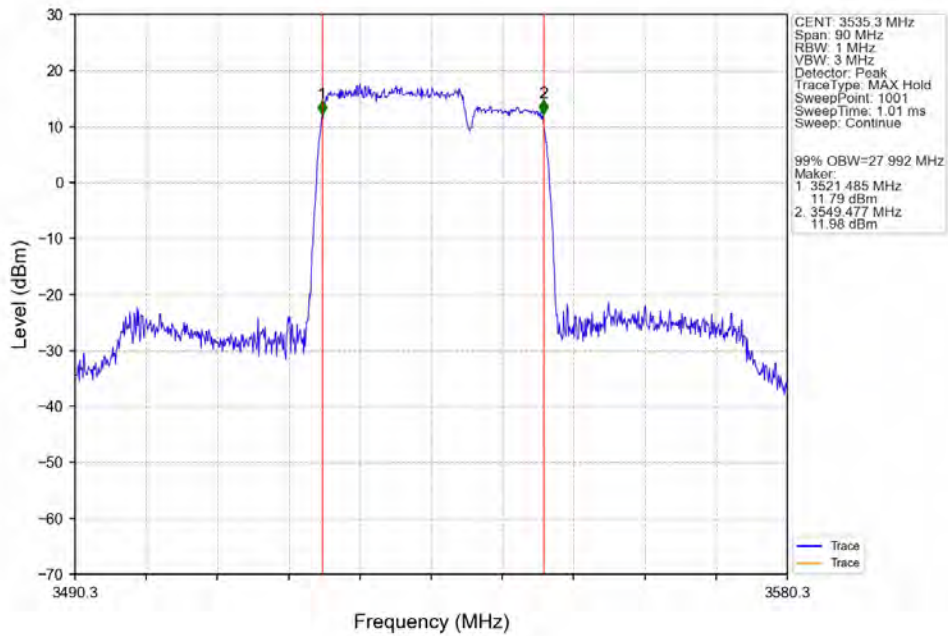

CA_42C(3450-3550)_SISO_NTNV_CC1:20 CC2:10MHz_CC1:QPSK CC2:QPSK_CC1:3530.6 CC2:3545MHz_CC1: 100@0
CC2: 50@0