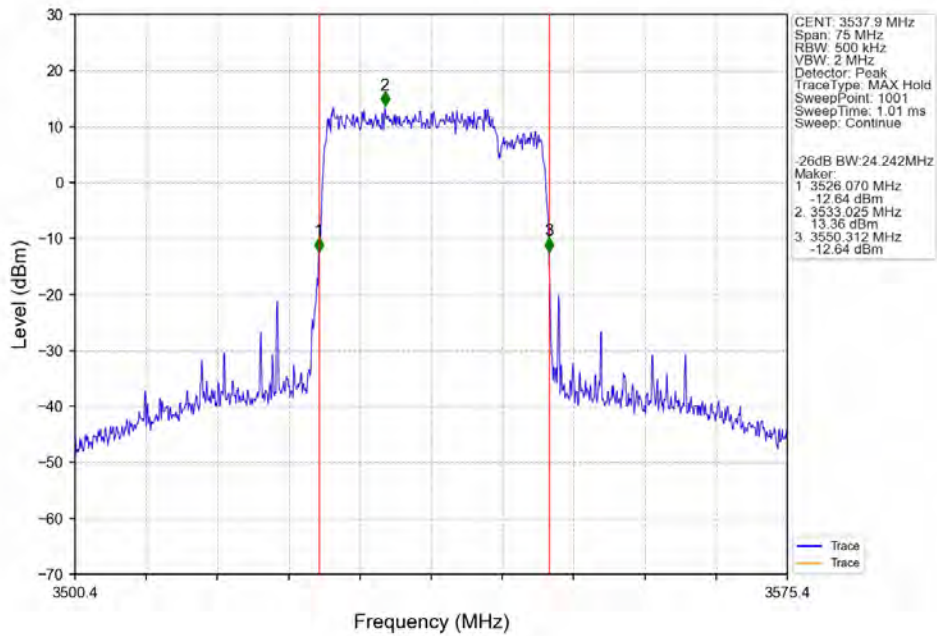

CA_42C(3450-3550)_SISO_NTNV_CC1:20 CC2:5MHz_CC1:64QAM CC2:64QAM_CC1:3535.8 CC2:3547.5MHz_CC1:100@0 CC2: 25@0