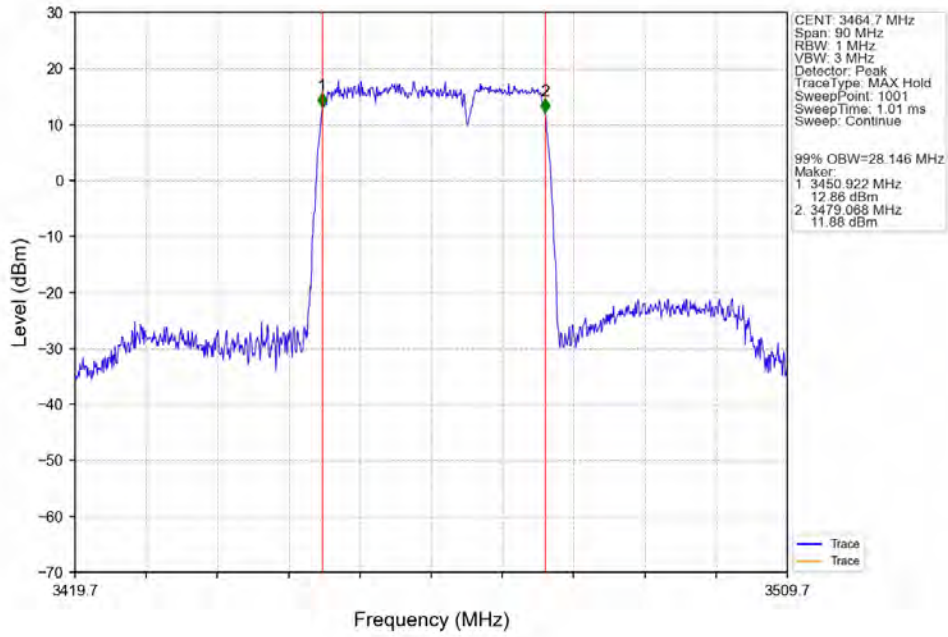

CA_42C(3450-3550)_SISO_NTNV_CC1:20 CC2:10MHz_CC1:QPSK CC2:QPSK_CC1:3460 CC2:3474.4MHz_CC1: 100@0
CC2: 50@0