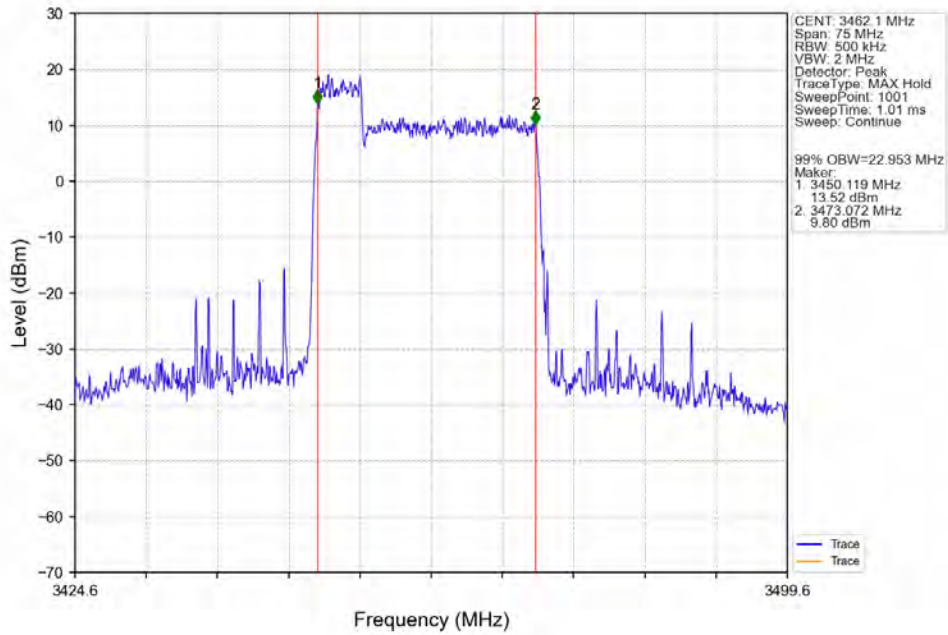

2.2 Test Graph

2.2.1 CA_42C_NTNV_OBW

CA_42C(3450-3550)_SISO_NTNV_CC1:5 CC2:20MHz_CC1:QPSK CC2:QPSK_CC1:3452.5 CC2:3464.2MHz_CC1: 25@0
CC2: 100@0