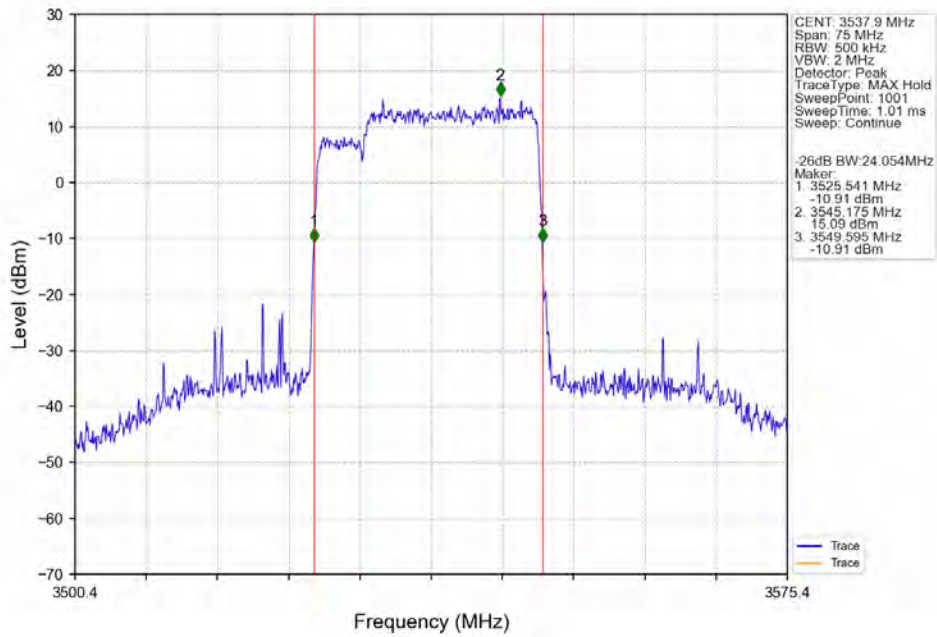

CA_42C(3450-3550)_SISO_NTNV_CC1:5 CC2:20MHz_CC1:QPSK CC2:QPSK_CC1:3528.3 CC2:3540MHz_CC1: 25@0
CC2: 100@0