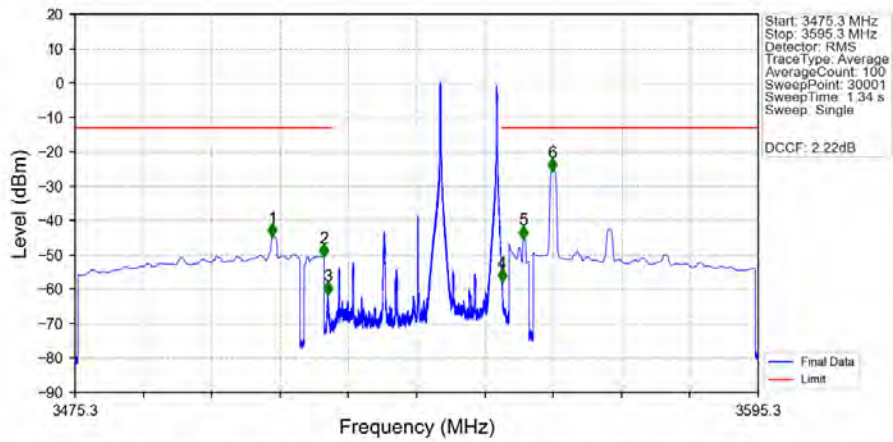

Start (MHz)	Stop (MHz)	RBW (MHz)	Method	Marker No.	Freq (MHz)	Level (dBm)	Limit (dBm)	Result
3475.3	3515.3	1	CHP	1	3509.932	-44.57	-13	Pass
3515.3	3519.3	0.5	CHP	2	3519.044	-50.40	-13	Pass
3519.3	3520.3	0.003	/	3	3519.732	-61.39	-13	Pass
3520.3	3550.3	0.003	/	/	/	/	/	/
3550.3	3551.3	0.003	/	4	3550.304	-57.62	-13	Pass
3551.3	3555.3	0.5	CHP	5	3554.072	-45.12	-13	Pass
3555.3	3595.3	1	CHP	6	3559.160	-25.50	-13	Pass