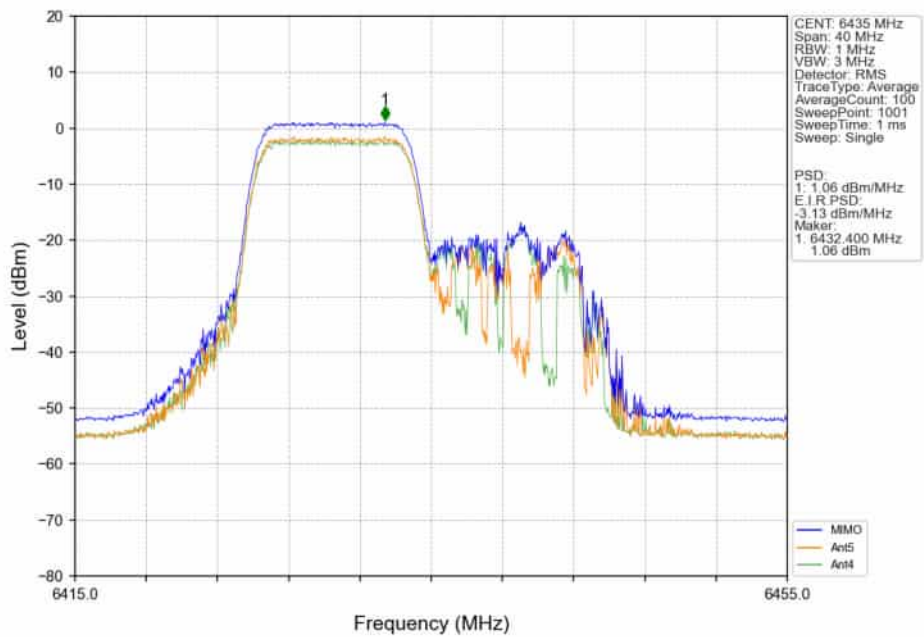

802.11ax(HEW20)_LCH_6435MHz_RU52/_MIMO_NTNV

802.11ax(HEW20)_LCH_6435MHz_RU106/_Ant5_NTNV

802.11ax(HEW20)_LCH_6435MHz_RU106_/_Ant4_NTNV

802.11ax(HEW20)_LCH_6435MHz_RU106_/_MIMO_NTNV

802.11ax(HEW20)_LCH_6435MHz_SU_ / _Ant5_NTNV