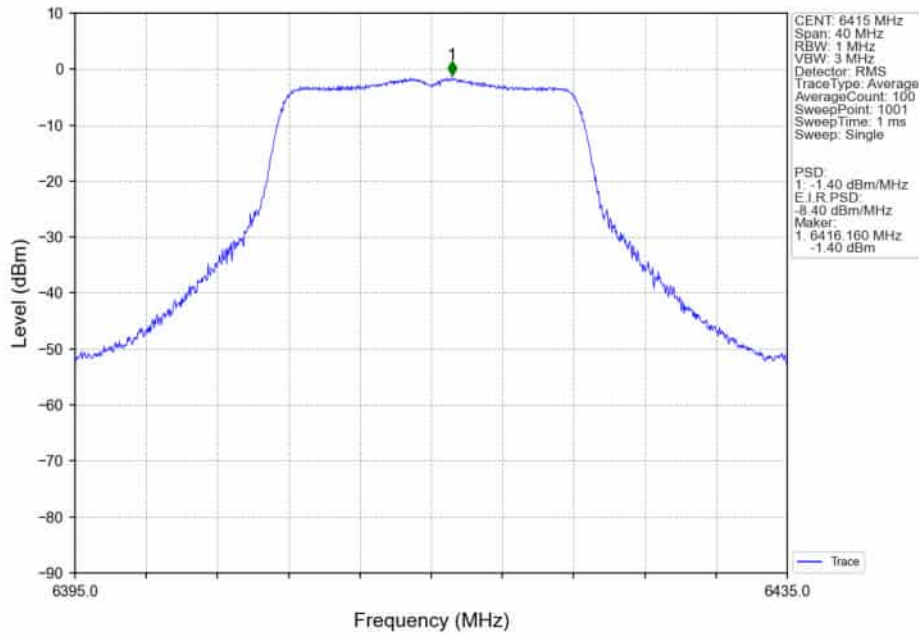

802.11ax(HEW160)_HCH_6345MHz_SU_ / _MIMO_NTNV

4.2.2 E.I.R.PSD

802.11a_LCH_5955MHz_MIMO_NTNV

802.11a_MCH_6175MHz_Ant5_NTNV

802.11a_MCH_6175MHz_Ant4_NTNV

802.11a_MCH_6175MHz_MIMO_NTNV

802.11a_HCH_6415MHz_Ant5_NTNV