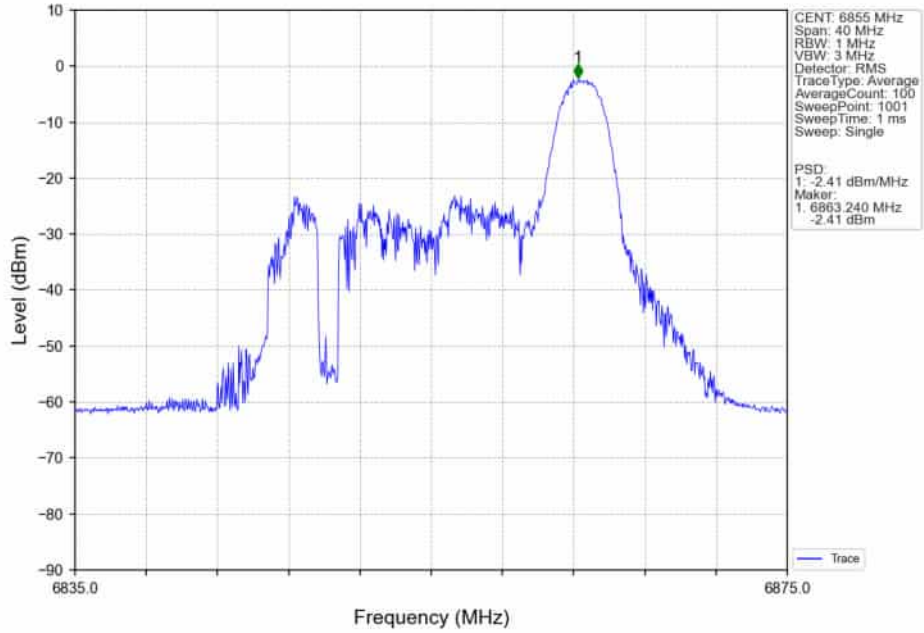

802.11ax(HEW20)_HCH_6855MHz_RU26_/_Ant4_NTNV