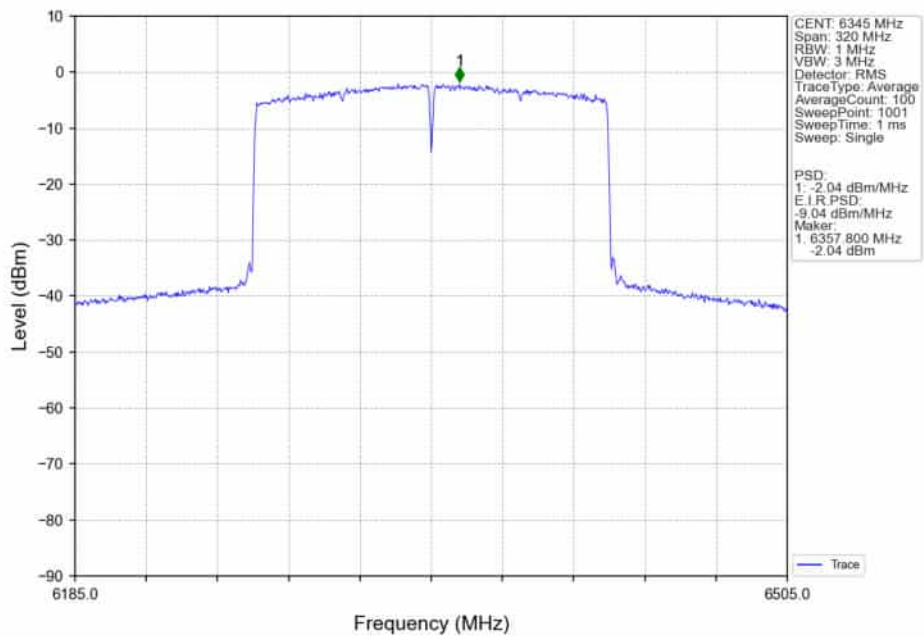

802.11ax(HEW160)_HCH_6345MHz_SU_/_Ant5_NTNV