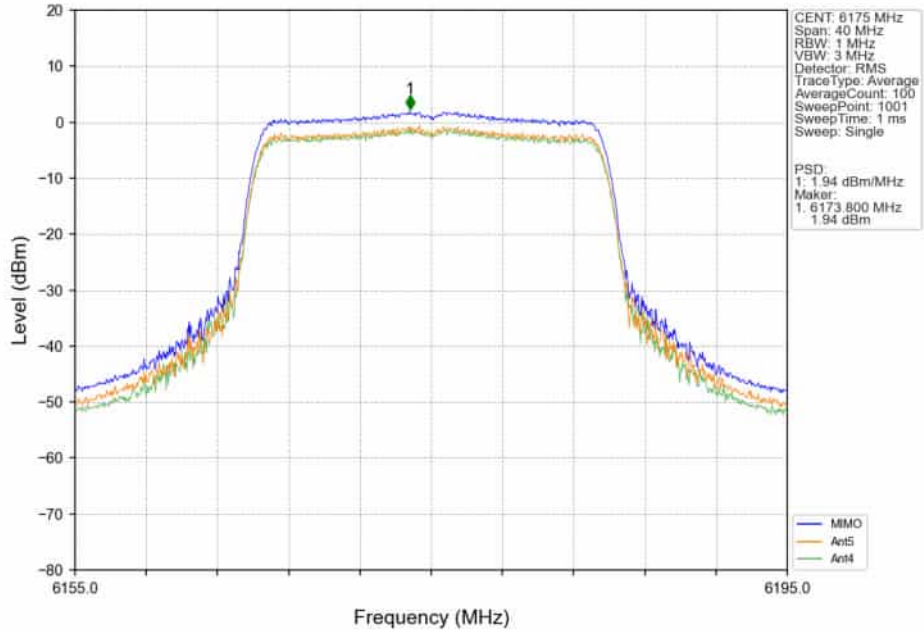

802.11ax(HEW20)_MCH_6175MHz_SU_ / _MIMO_NTNV