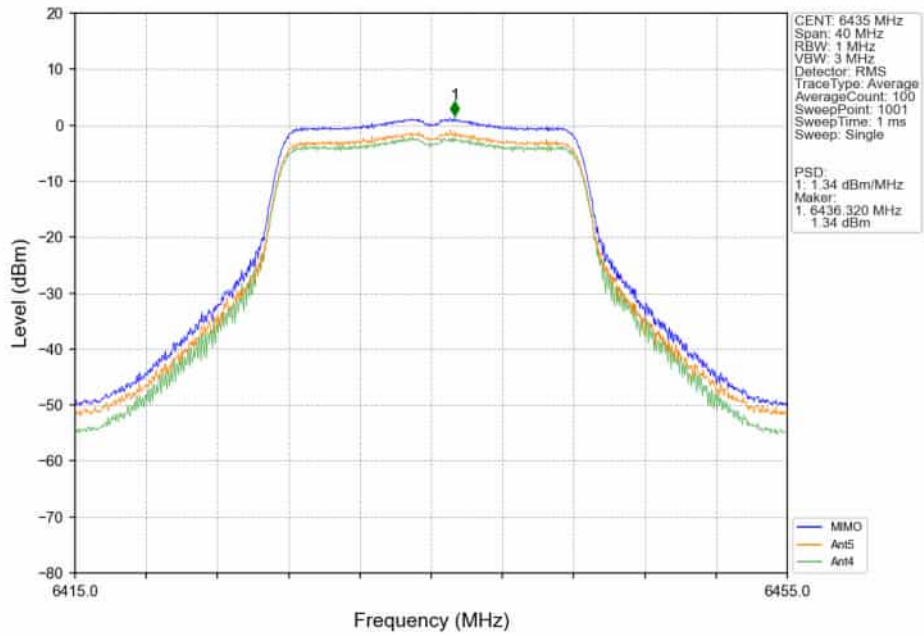

802.11ax(HEW160)_MCH_6185MHz_SU_/_MIMO_NTNV

802.11ax(HEW160)_HCH_6345MHz_SU_/_Ant5_NTNV

802.11ax(HEW160)_HCH_6345MHz_SU_ / _Ant4_NTNV

802.11ax(HEW160)_HCH_6345MHz_SU_ / _MIMO_NTNV

4.2.3 PSD

802.11a_LCH_6435MHz_MIMO_NTNV