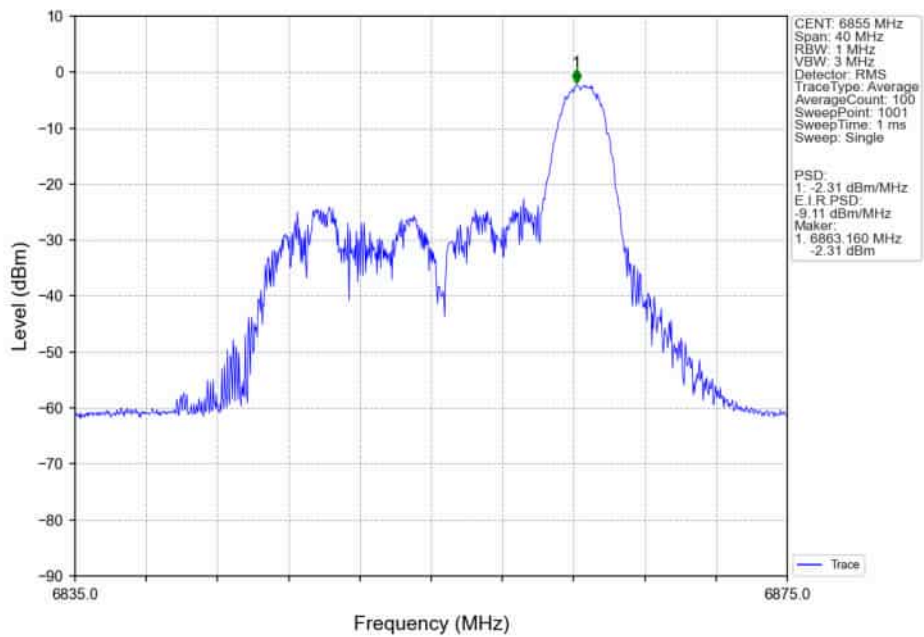

802.11ax(HEW20)_HCH_6855MHz_RU26_ / _Ant5_NTNV