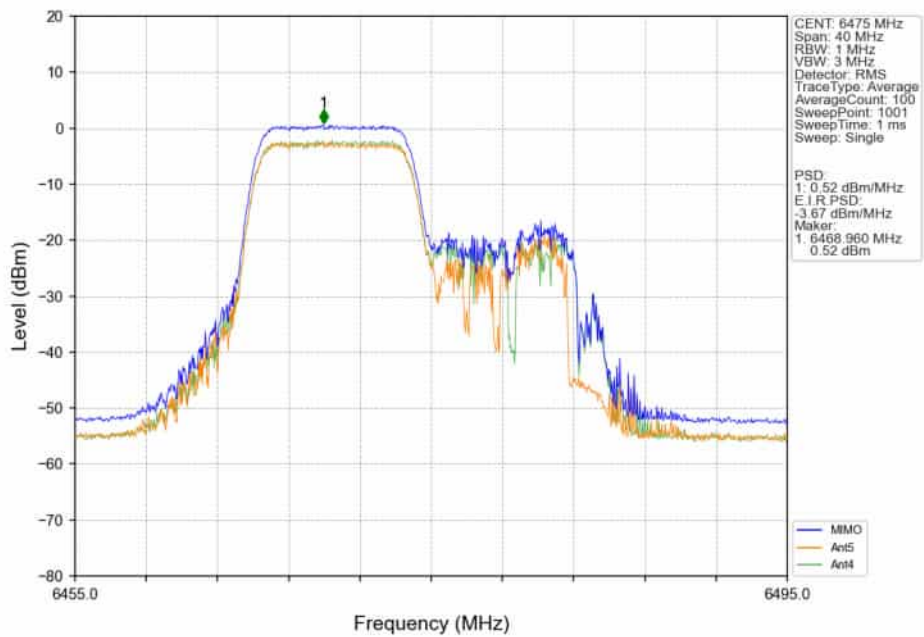

802.11ax(HEW20)_MCH_6475MHz_RU106_/_MIMO_NTNV