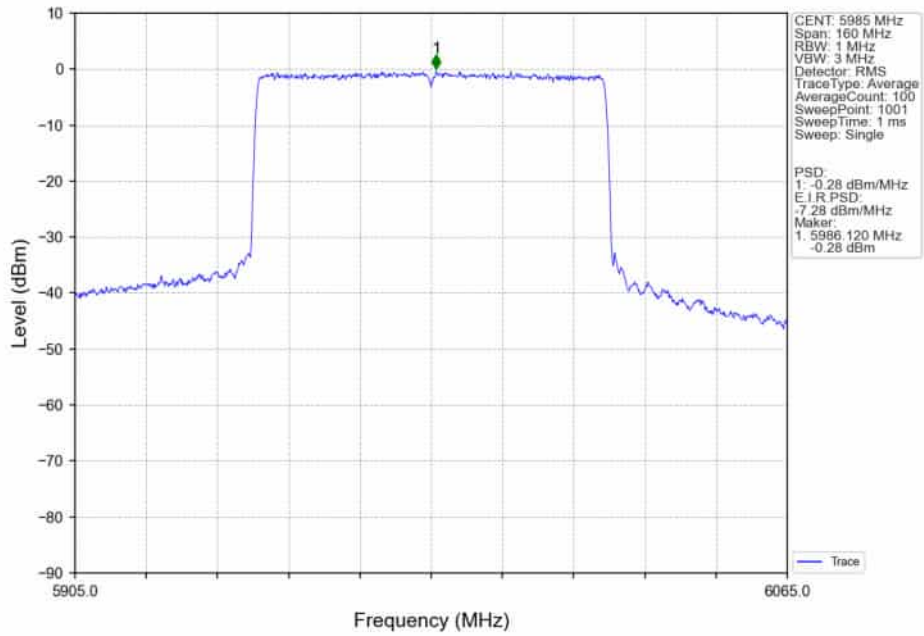

802.11ax(HEW80)_LCH_5985MHz_SU_ / _Ant5_NTNV