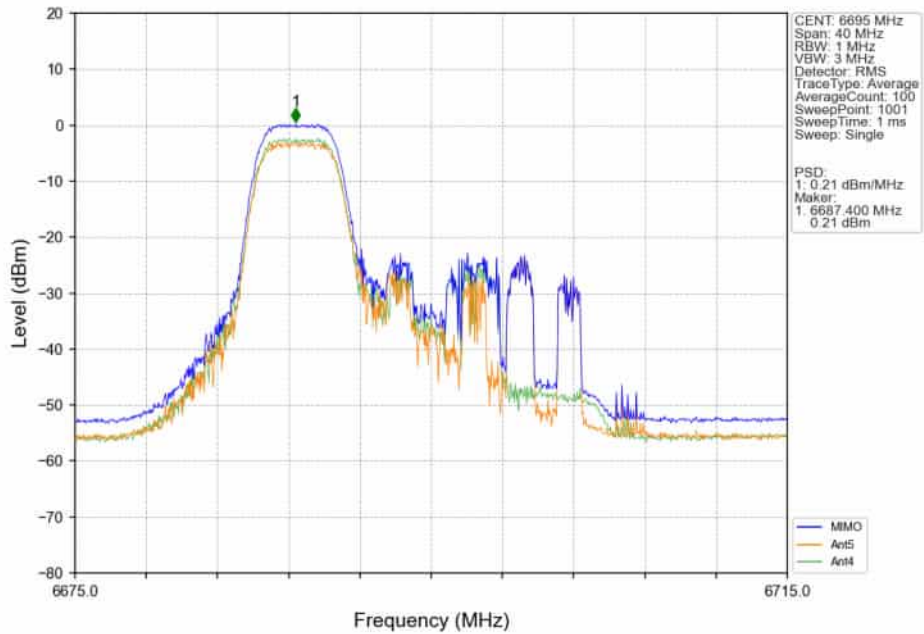

802.11ax(HEW20)_MCH_6695MHz_RU26_/_MIMO_NTNV

802.11ax(HEW20)_MCH_6695MHz_RU52 / _Ant5_NTNV

802.11ax(HEW20)_MCH_6695MHz_RU52 / _Ant4_NTNV

802.11ax(HEW20)_MCH_6695MHz_RU52_/_MIMO_NTNV

802.11ax(HEW20)_MCH_6695MHz_RU106_/_Ant5_NTNV

802.11ax(HEW20)_MCH_6695MHz_RU106_/_Ant4_NTNV

802.11ax(HEW20)_MCH_6695MHz_RU106_/_MIMO_NTNV

802.11ax(HEW20)_MCH_6695MHz_SU_/_Ant5_NTNV

802.11ax(HEW20)_MCH_6695MHz_SU_/_Ant4_NTNV

802.11ax(HEW20)_MCH_6695MHz_SU_/_MIMO_NTNV