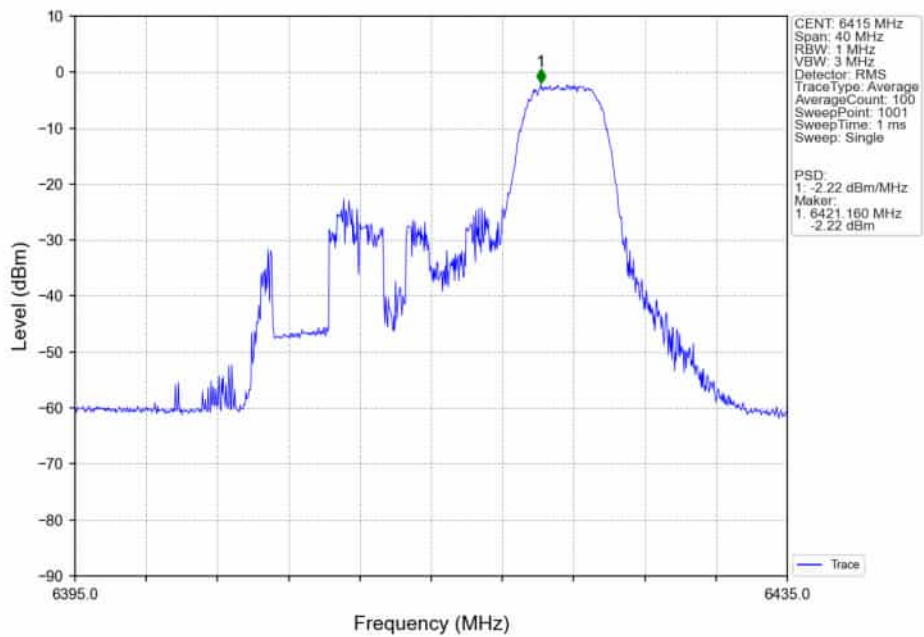

802.11ax(HEW20)_HCH_6415MHz_RU52 / _Ant4_NTNV