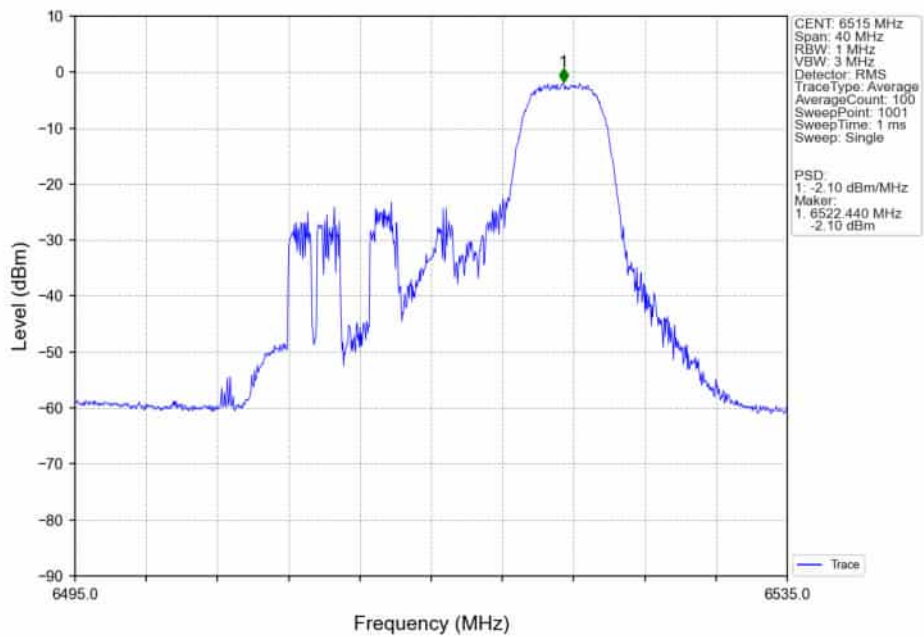

SGS-CSTC Standards Technical Services (Suzhou) Co., Ltd.

Report No.: SUCR250200006307

Rev.: 01

Page: 253 of 685

802.11ax(HEW20)_HCH_6515MHz_RU52_/_Ant5_NTNV

802.11ax(HEW20)_HCH_6515MHz_RU52_/_Ant4_NTNV

802.11ax(HEW20)_HCH_6515MHz_RU52/_MIMO_NTNV