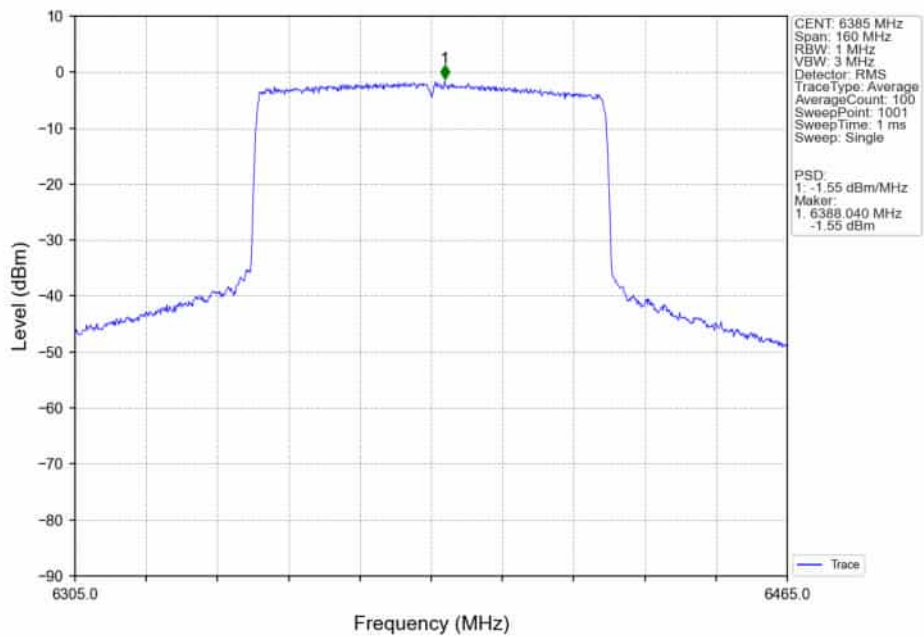

802.11ax(HEW80)_HCH_6385MHz_SU_/_Ant4_NTNV