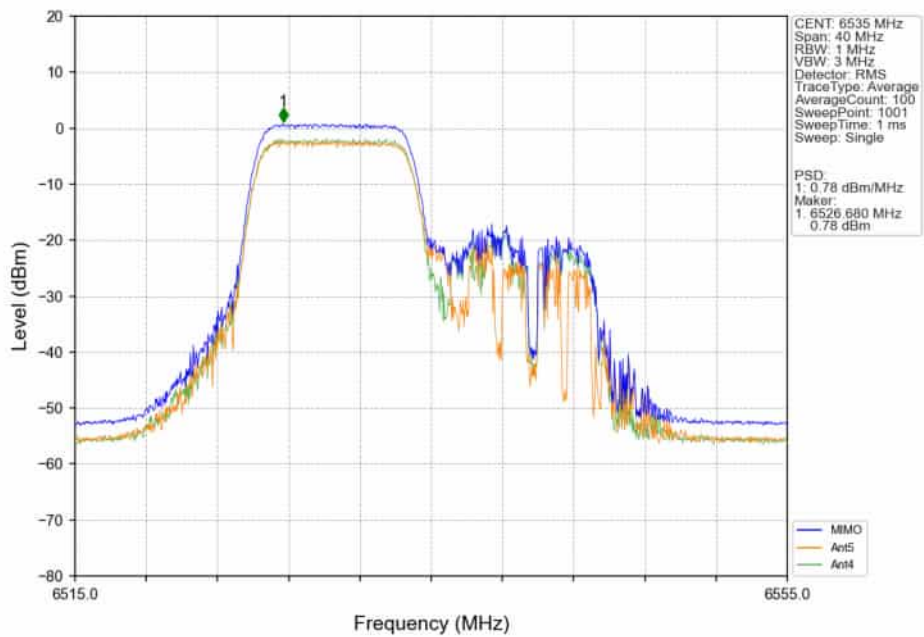

802.11ax(HEW20)_LCH_6535MHz_SU_ / _Ant5_NTNV

802.11ax(HEW20)_LCH_6535MHz_SU_ / _Ant4_NTNV

802.11ax(HEW20)_LCH_6535MHz_SU_/_MIMO_NTNV

802.11ax(HEW20)_MCH_6695MHz_RU26_/_Ant5_NTNV

802.11ax(HEW20)_MCH_6695MHz_RU26_/_Ant4_NTNV