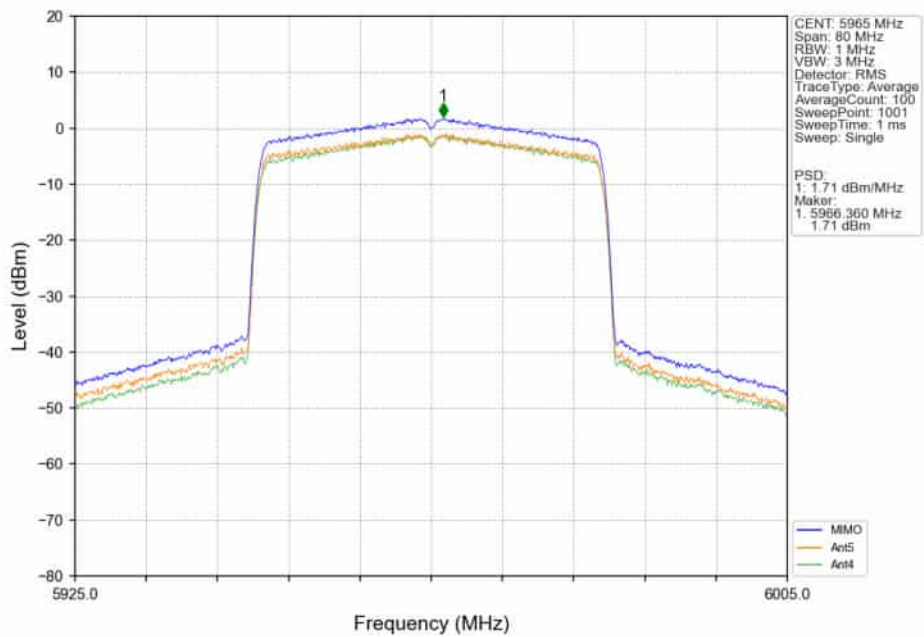

802.11ax(HEW40)_LCH_5965MHz_SU_/_MIMO_NTNV