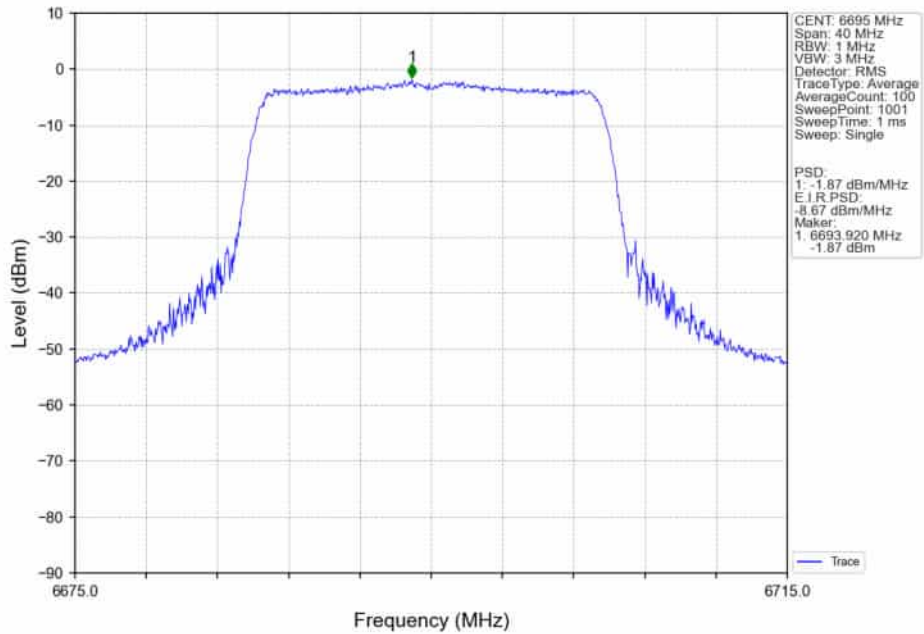

802.11ax(HEW20)_MCH_6695MHz_RU52_/_MIMO_NTNV

802.11ax(HEW20)_MCH_6695MHz_RU106_/_Ant5_NTNV

802.11ax(HEW20)_MCH_6695MHz_RU106_/_Ant4_NTNV

802.11ax(HEW20)_MCH_6695MHz_RU106_/_MIMO_NTNV

802.11ax(HEW20)_MCH_6695MHz_SU_/_Ant5_NTNV