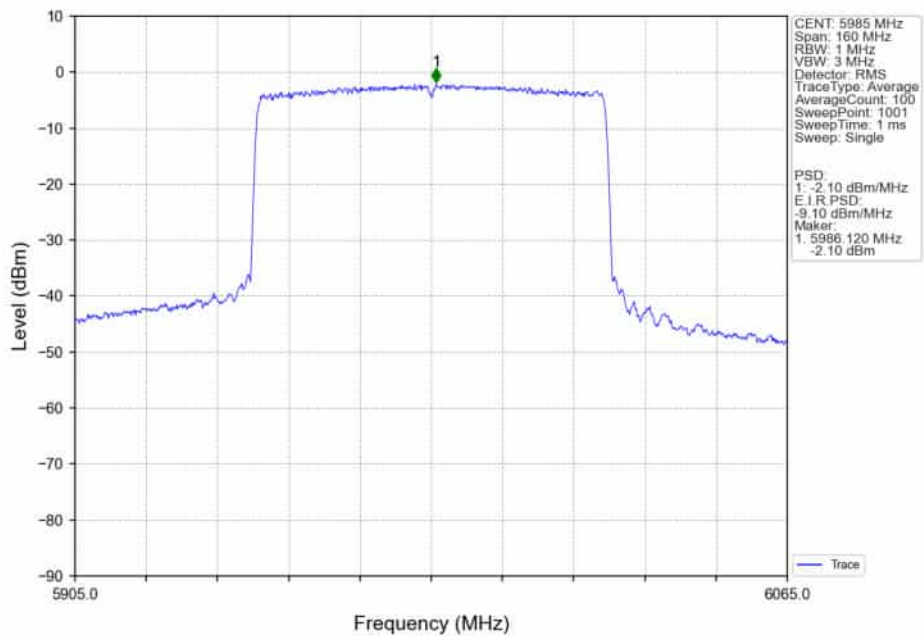

802.11ax(HEW80)_LCH_5985MHz_SU_ / _Ant4_NTNV