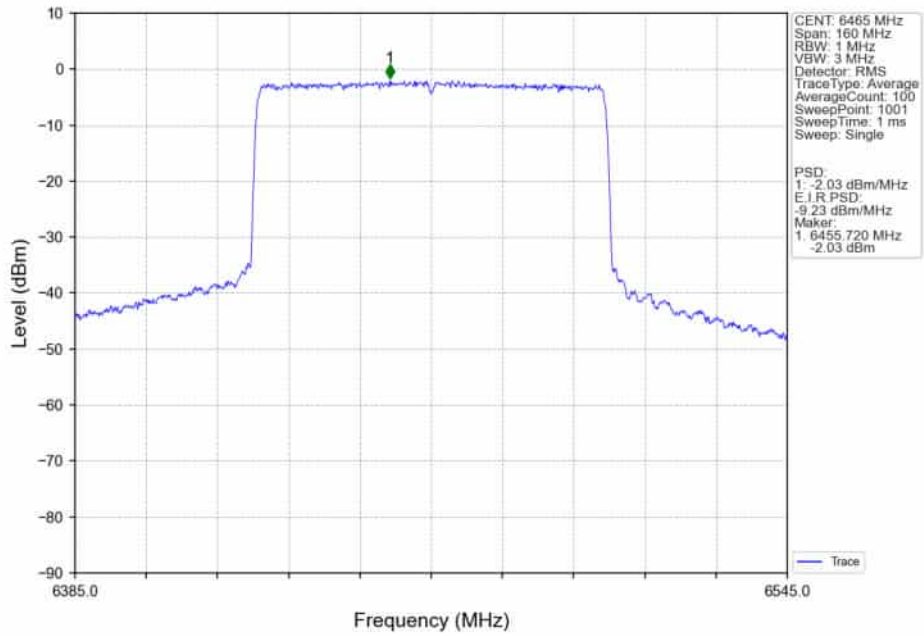

802.11ax(HEW80)_LCH_6465MHz_SU_/_Ant4_NTNV