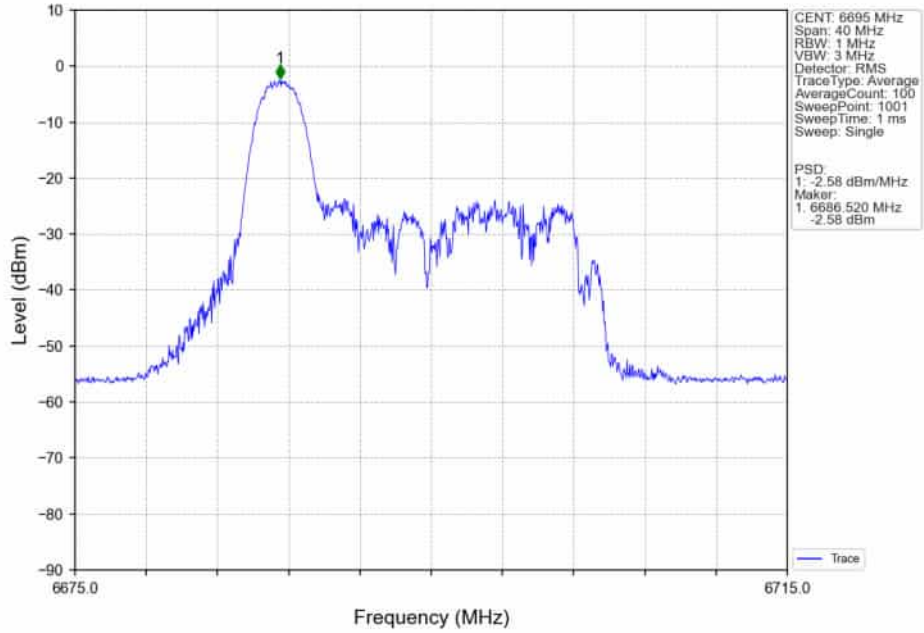

802.11ax(HEW20)_LCH_6535MHz_SU_ / _Ant5_NTNV

802.11ax(HEW20)_LCH_6535MHz_SU_ / _Ant4_NTNV

802.11ax(HEW20)_LCH_6535MHz_SU_/_MIMO_NTNV

802.11ax(HEW20)_MCH_6695MHz_RU26_/_Ant5_NTNV

802.11ax(HEW20)_MCH_6695MHz_RU26_/_Ant4_NTNV