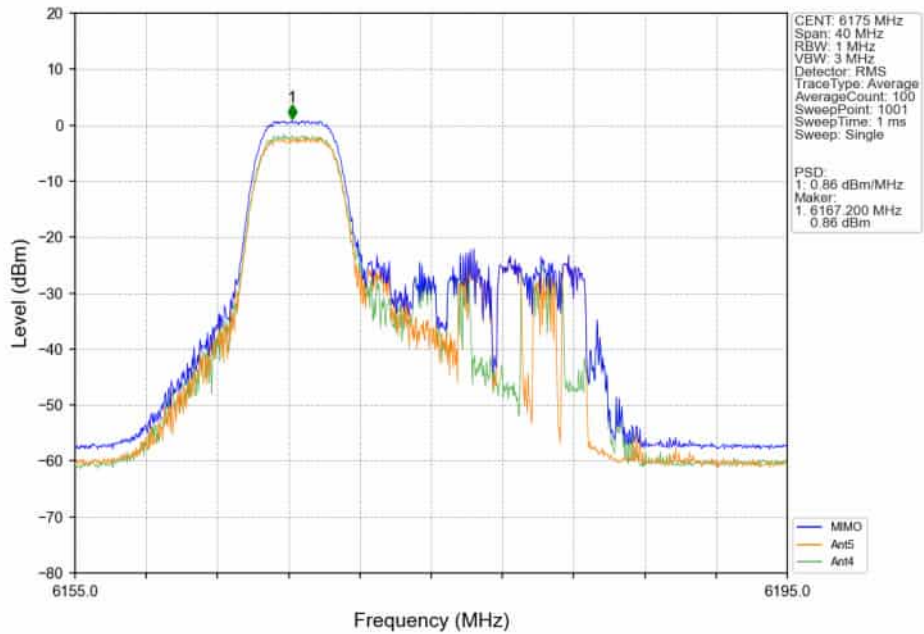

802.11ax(HEW20)_MCH_6175MHz_RU52_/_MIMO_NTNV

802.11ax(HEW20)_MCH_6175MHz_RU106_/_Ant5_NTNV

802.11ax(HEW20)_MCH_6175MHz_RU106_/_Ant4_NTNV

802.11ax(HEW20)_MCH_6175MHz_RU106_/_MIMO_NTNV

802.11ax(HEW20)_MCH_6175MHz_SU_/_Ant5_NTNV