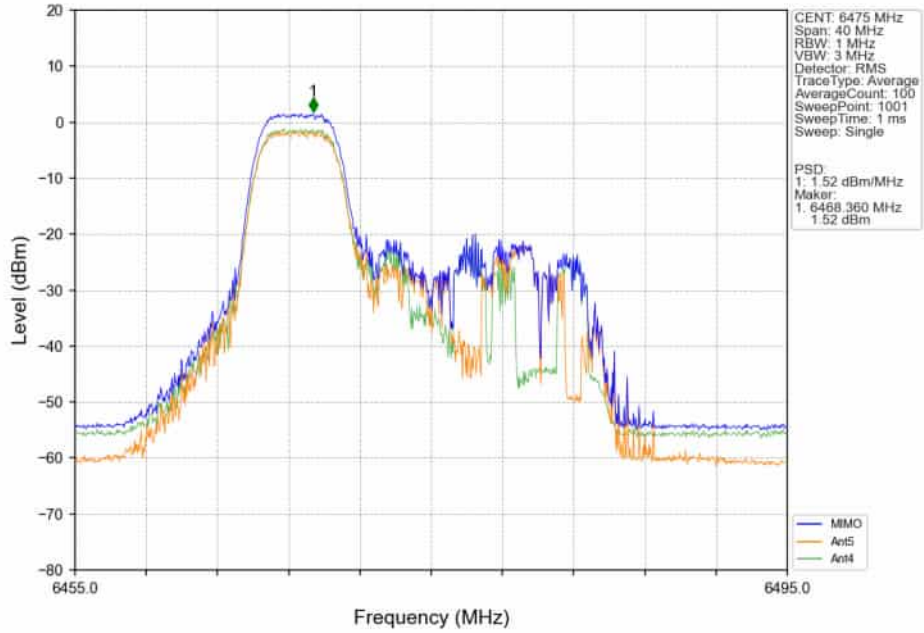

802.11ax(HEW20)_MCH_6475MHz_RU52_/_MIMO_NTNV