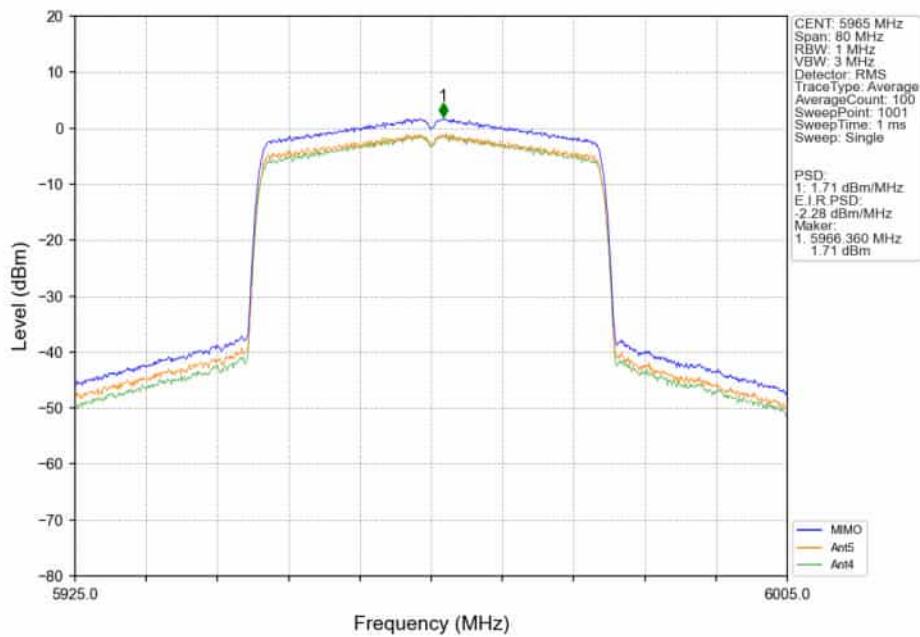

802.11ax(HEW20)_HCH_6415MHz_SU_/_Ant4_NTNV

802.11ax(HEW20)_HCH_6415MHz_SU_ / _MIMO_NTNV

802.11ax(HEW40)_LCH_5965MHz_SU_ / _Ant5_NTNV

802.11ax(HEW40)_LCH_5965MHz_SU_/_Ant4_NTNV

802.11ax(HEW40)_LCH_5965MHz_SU_/_MIMO_NTNV