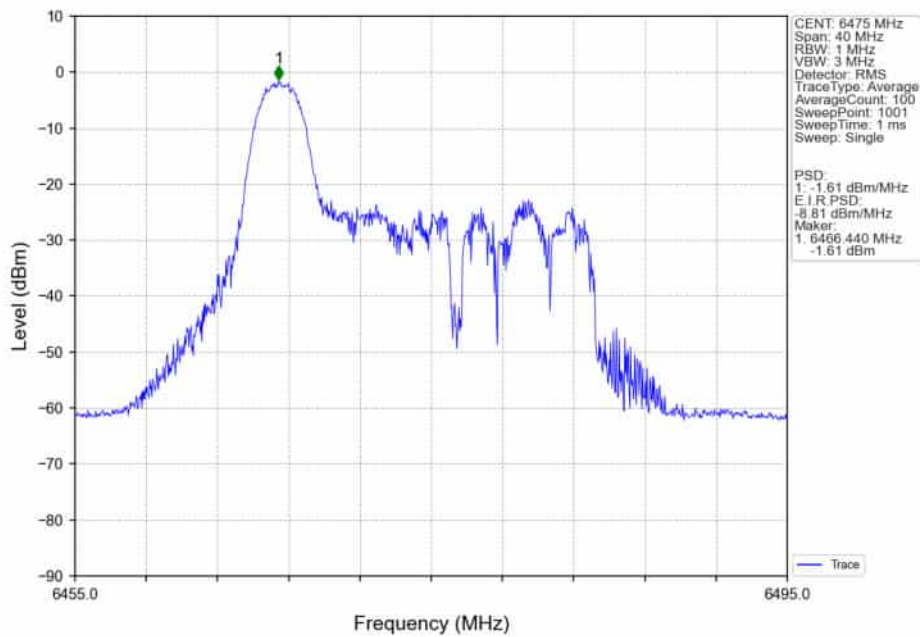

802.11ax(HEW20)_MCH_6475MHz_RU26_/_Ant5_NTNV