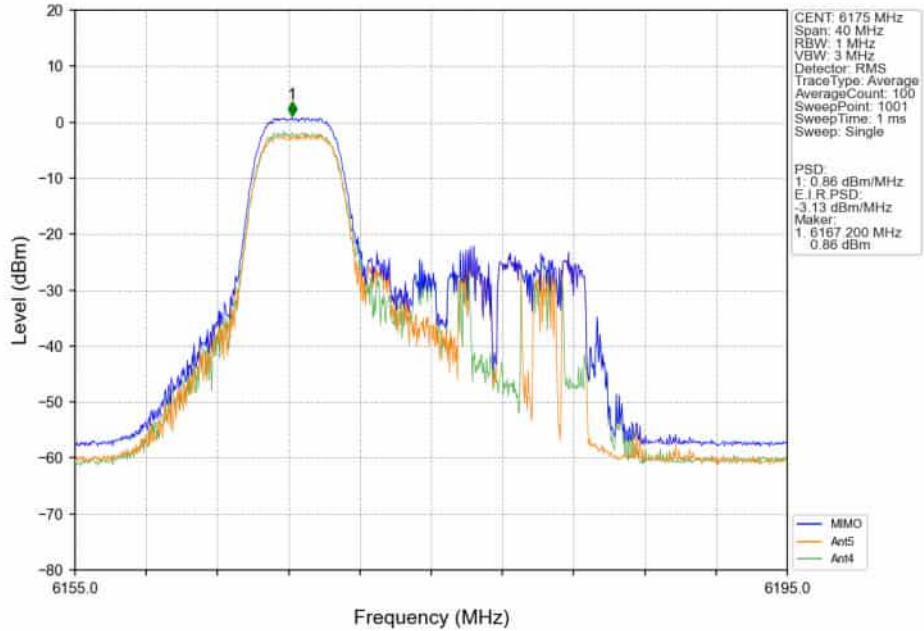

802.11ax(HEW20)_LCH_5955MHz_SU_ / _Ant5_NTNV

802.11ax(HEW20)_LCH_5955MHz_SU_ / _Ant4_NTNV

802.11ax(HEW20)_LCH_5955MHz_SU_/_MIMO_NTNV

802.11ax(HEW20)_MCH_6175MHz_RU26_/_Ant5_NTNV

802.11ax(HEW20)_MCH_6175MHz_RU26_/_Ant4_NTNV

802.11ax(HEW20)_MCH_6175MHz_RU26_/_MIMO_NTNV

802.11ax(HEW20)_MCH_6175MHz_RU52_/_Ant5_NTNV

802.11ax(HEW20)_MCH_6175MHz_RU52_/_Ant4_NTNV

802.11ax(HEW20)_MCH_6175MHz_RU52_/_MIMO_NTNV

802.11ax(HEW20)_MCH_6175MHz_RU106_/_Ant5_NTNV

802.11ax(HEW20)_MCH_6175MHz_RU106_/_Ant4_NTNV

802.11ax(HEW20)_MCH_6175MHz_RU106_/_MIMO_NTNV

802.11ax(HEW20)_MCH_6175MHz_SU_/_Ant5_NTNV

802.11ax(HEW20)_MCH_6175MHz_SU_/_Ant4_NTNV

802.11ax(HEW20)_MCH_6175MHz_SU_ / _MIMO_NTNV