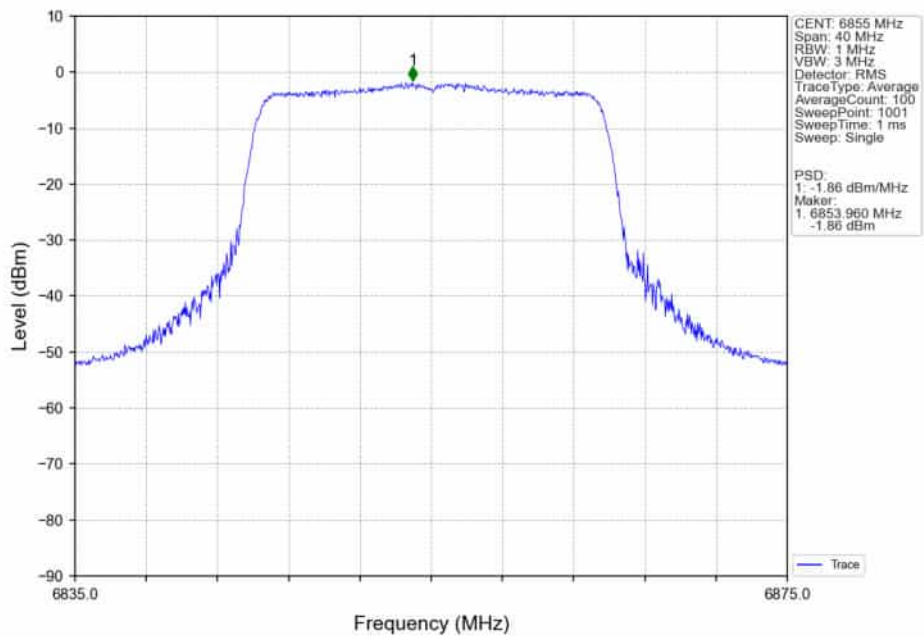

802.11ax(HEW20)_HCH_6855MHz_SU_/_Ant4_NTNV