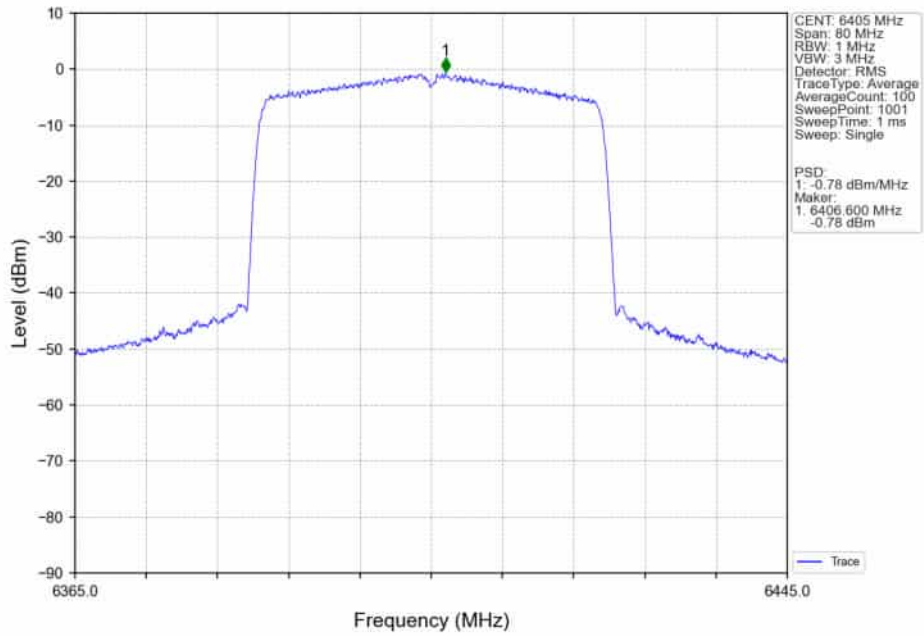

802.11ax(HEW40)_HCH_6405MHz_SU_/_Ant4_NTNV