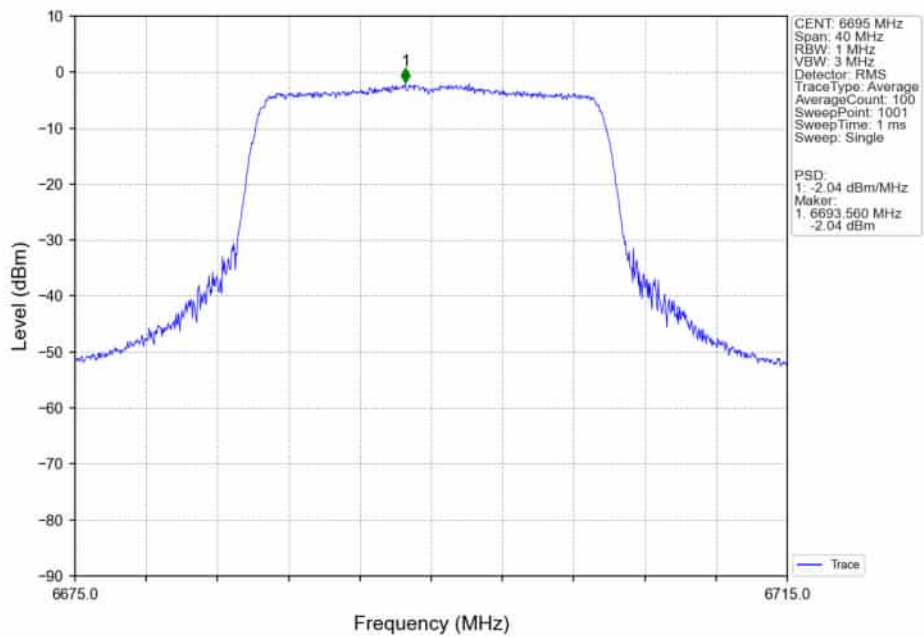

802.11ax(HEW20)_MCH_6695MHz_RU106_/_Ant4_NTNV

802.11ax(HEW20)_MCH_6695MHz_RU106_/_MIMO_NTNV

802.11ax(HEW20)_MCH_6695MHz_SU_/_Ant5_NTNV

802.11ax(HEW20)_MCH_6695MHz_SU_/_Ant4_NTNV

802.11ax(HEW20)_MCH_6695MHz_SU_/_MIMO_NTNV