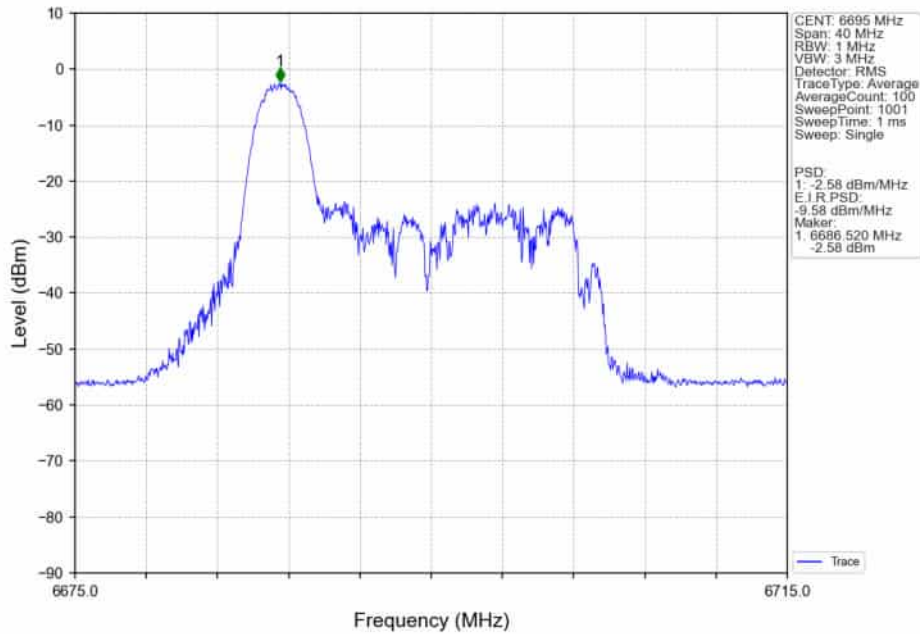

802.11ax(HEW20)_MCH_6695MHz_RU26_/_Ant4_NTNV