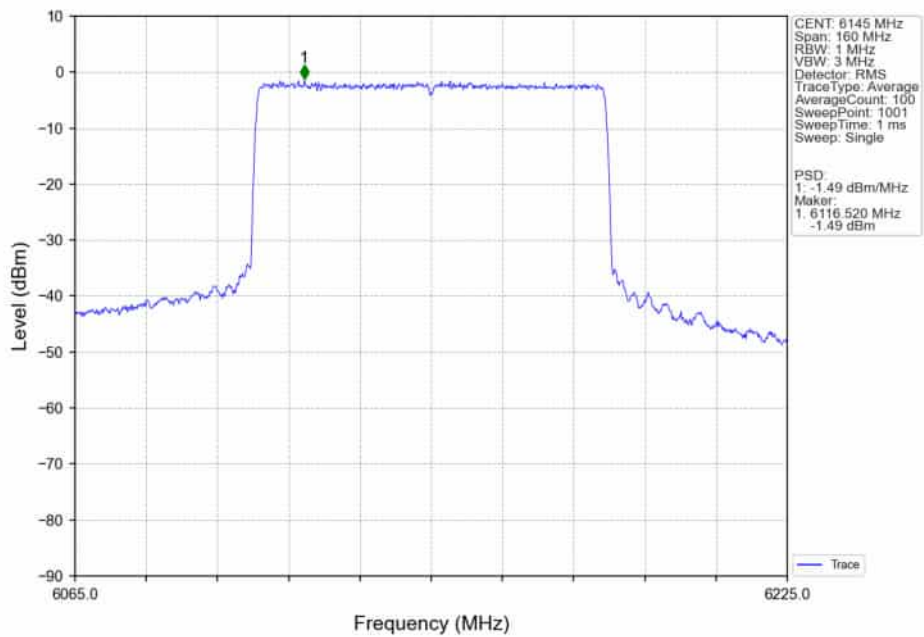

802.11ax(HEW80)_MCH_6145MHz_SU_ / _Ant5_NTNV