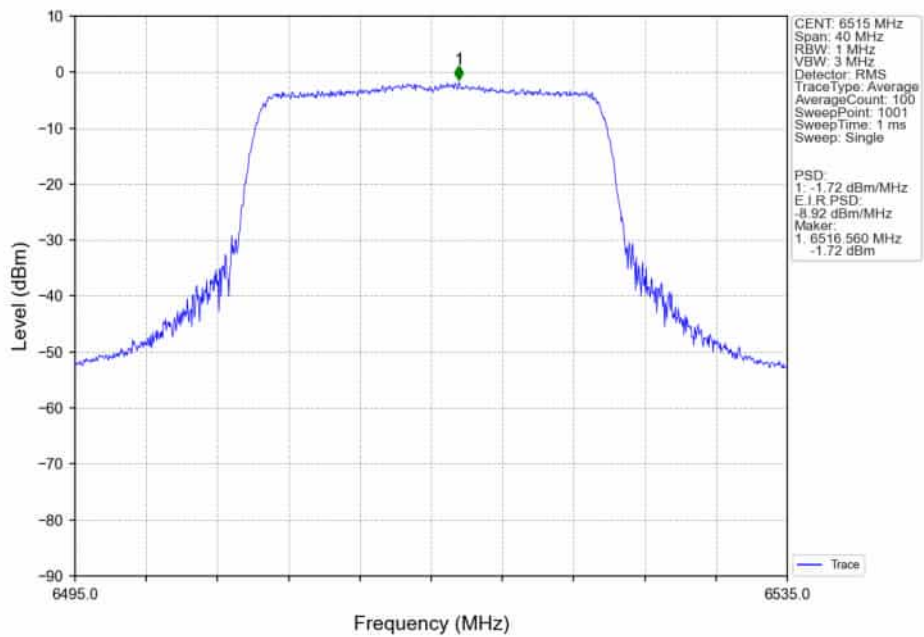

802.11ax(HEW20)_HCH_6515MHz_RU106_/_Ant5_NTNV

802.11ax(HEW20)_HCH_6515MHz_RU106 / _Ant4_NTNV

802.11ax(HEW20)_HCH_6515MHz_RU106 / _MIMO_NTNV

802.11ax(HEW20)_HCH_6515MHz_SU_/_Ant5_NTNV

802.11ax(HEW20)_HCH_6515MHz_SU_/_Ant4_NTNV