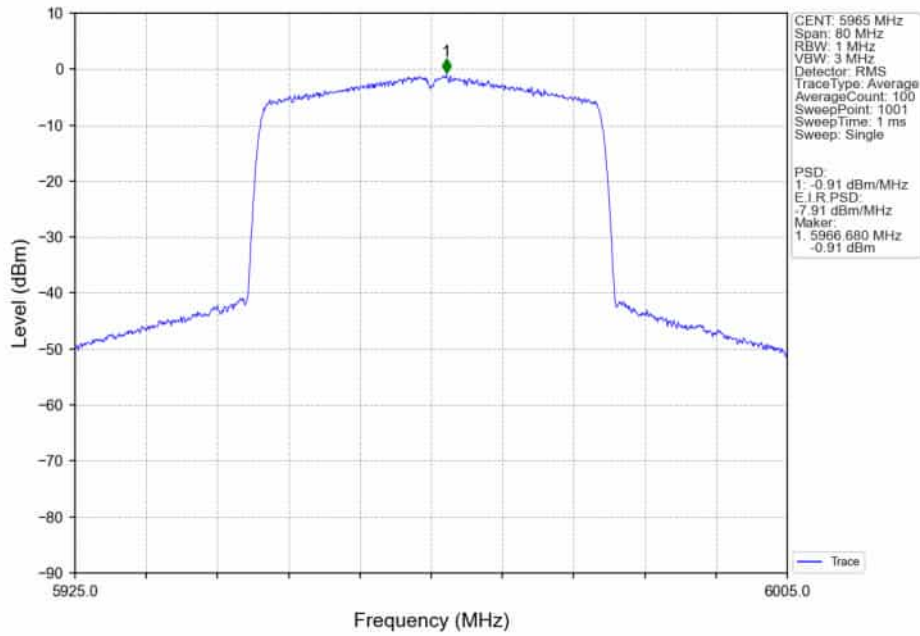

802.11ax(HEW20)_HCH_6415MHz_SU_/_Ant4_NTNV

802.11ax(HEW20)_HCH_6415MHz_SU_ / _MIMO_NTNV

802.11ax(HEW40)_LCH_5965MHz_SU_ / _Ant5_NTNV

802.11ax(HEW40)_LCH_5965MHz_SU_/_Ant4_NTNV

802.11ax(HEW40)_LCH_5965MHz_SU_/_MIMO_NTNV