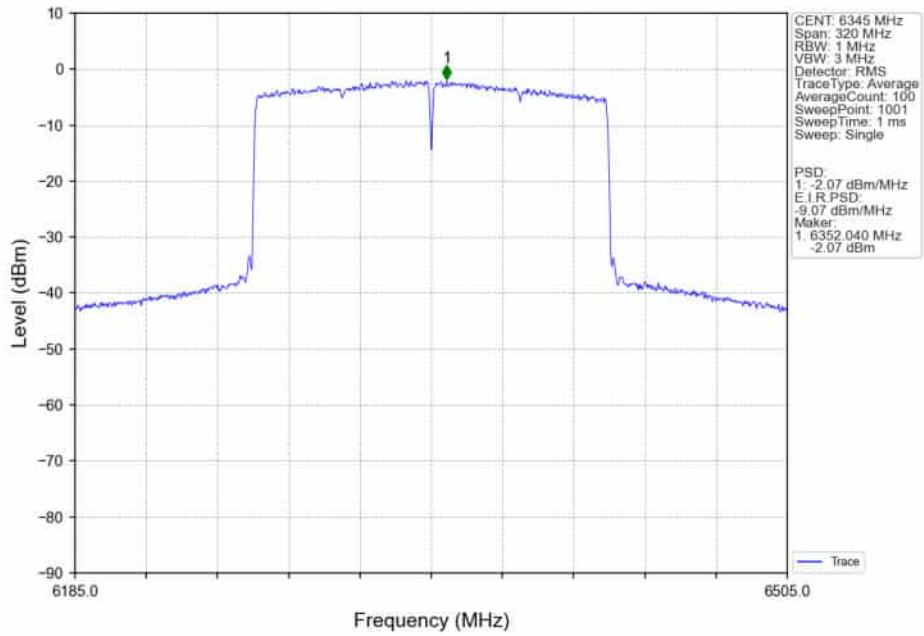

802.11ax(HEW160)_HCH_6345MHz_SU_ / _Ant4_NTNV