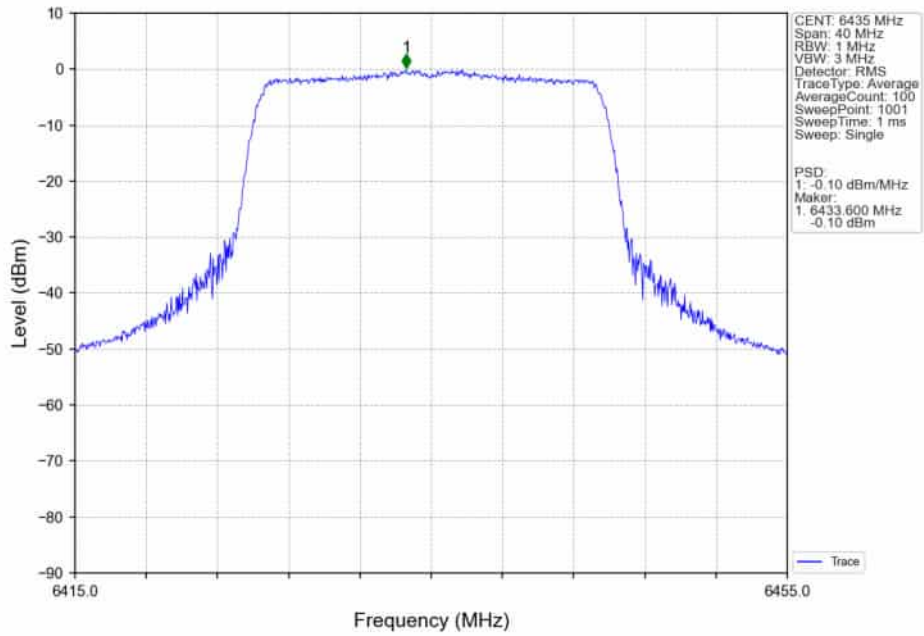

802.11ax(HEW20)_LCH_6435MHz_SU_ / _Ant5_NTNV