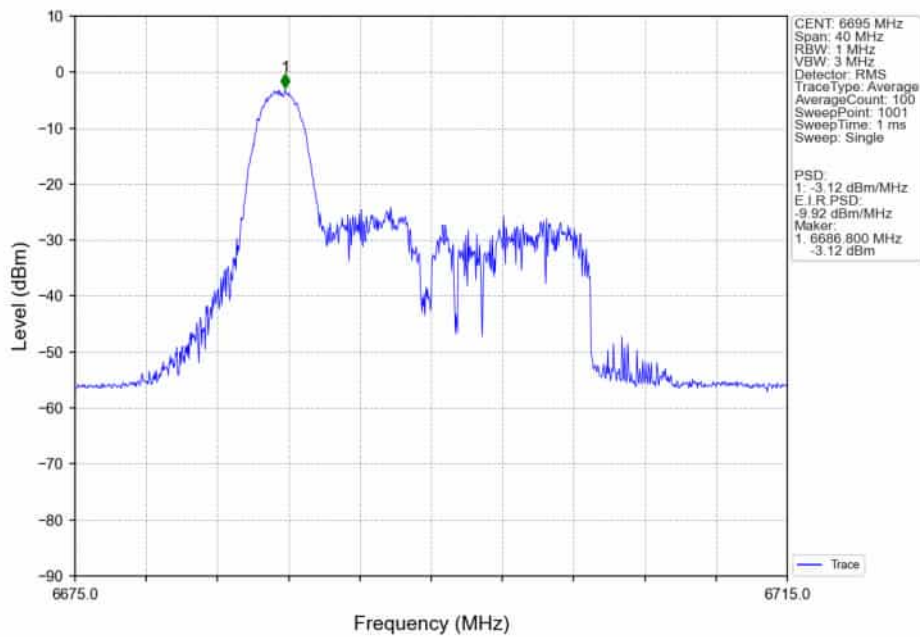

802.11ax(HEW20)_MCH_6695MHz_RU26_/_Ant5_NTNV