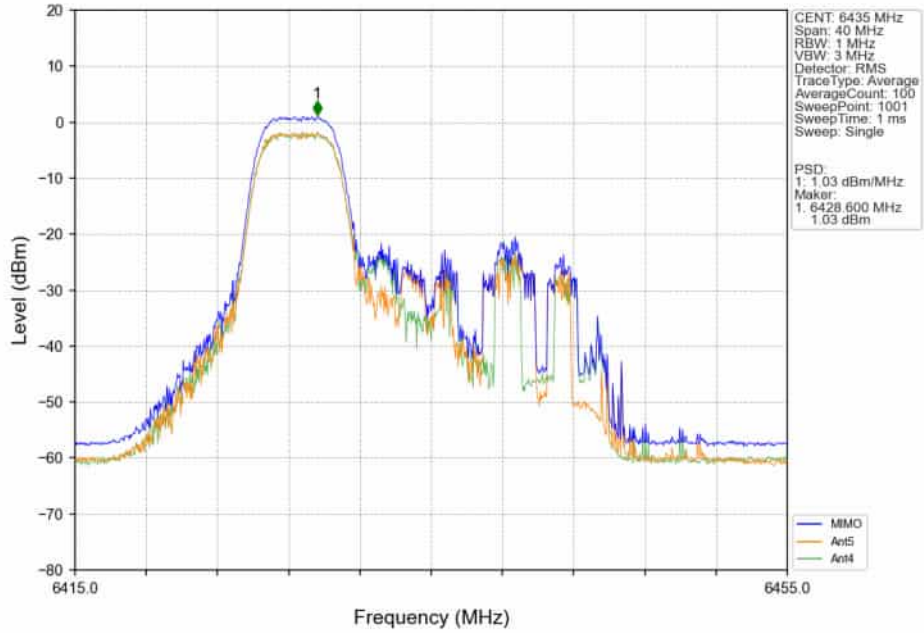

Report No.: SUCR250200006307

Rev.: 01

Page: 241 of 685

802.11ax(HEW20)_LCH_6435MHz_RU52_/_Ant5_NTNV

802.11ax(HEW20)_LCH_6435MHz_RU52_/_Ant4_NTNV

802.11ax(HEW20)_LCH_6435MHz_RU52 / _MIMO_NTNV

802.11ax(HEW20)_LCH_6435MHz_RU106 / _Ant5_NTNV

802.11ax(HEW20)_LCH_6435MHz_RU106_/_Ant4_NTNV

802.11ax(HEW20)_LCH_6435MHz_RU106_/_MIMO_NTNV

802.11ax(HEW20)_LCH_6435MHz_SU_ / _Ant5_NTNV

802.11ax(HEW20)_LCH_6435MHz_SU_ / _Ant4_NTNV

802.11ax(HEW20)_LCH_6435MHz_SU_/_MIMO_NTNV