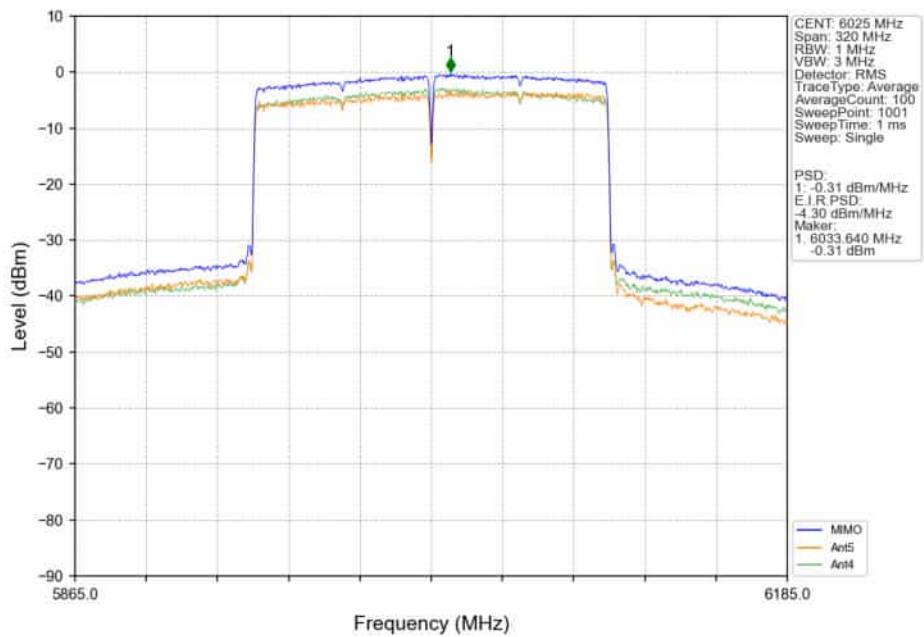

802.11ax(HEW160)_LCH_6025MHz_SU_ / _MIMO_NTNV