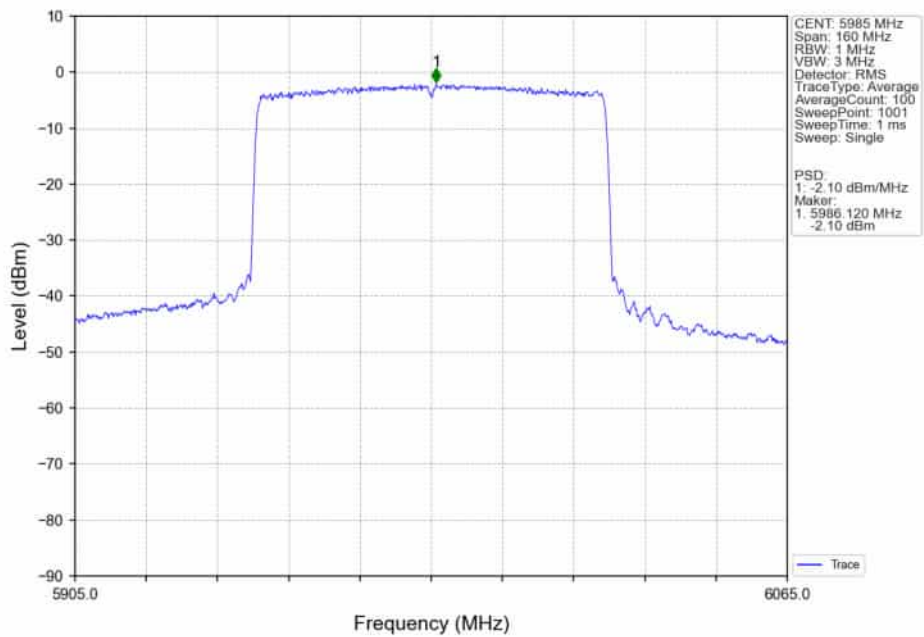

802.11ax(HEW40)_HCH_6405MHz_SU_/_Ant5_NTNV

802.11ax(HEW40)_HCH_6405MHz_SU_/_Ant4_NTNV

802.11ax(HEW40)_HCH_6405MHz_SU_/_MIMO_NTNV

802.11ax(HEW80)_LCH_5985MHz_SU_ / _Ant5_NTNV

802.11ax(HEW80)_LCH_5985MHz_SU_ / _Ant4_NTNV