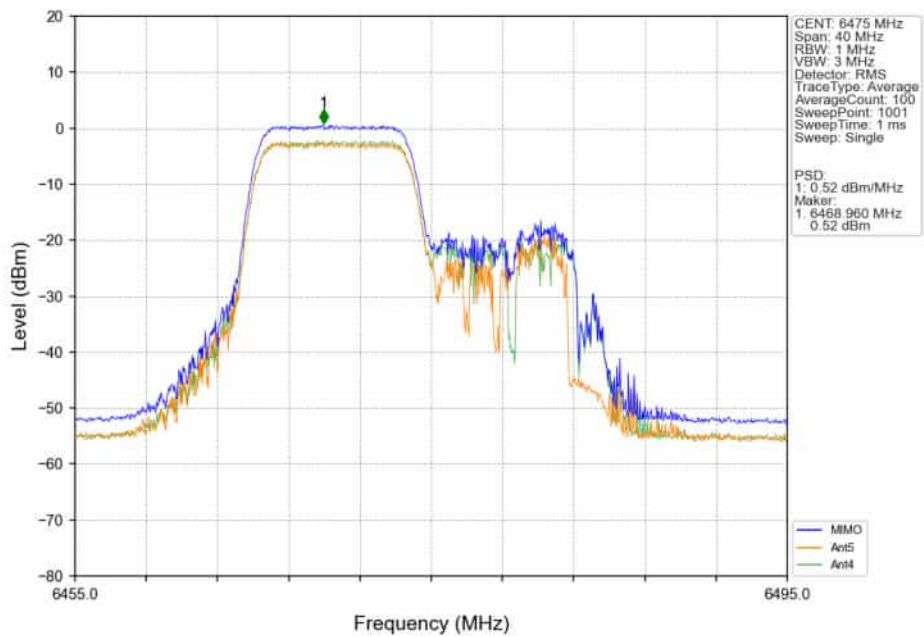

802.11ax(HEW20)_MCH_6475MHz_RU52_/_MIMO_NTNV

802.11ax(HEW20)_MCH_6475MHz_RU106_/_Ant5_NTNV

802.11ax(HEW20)_MCH_6475MHz_RU106_/_Ant4_NTNV

802.11ax(HEW20)_MCH_6475MHz_RU106_/_MIMO_NTNV

802.11ax(HEW20)_MCH_6475MHz_SU_ / _Ant5_NTNV