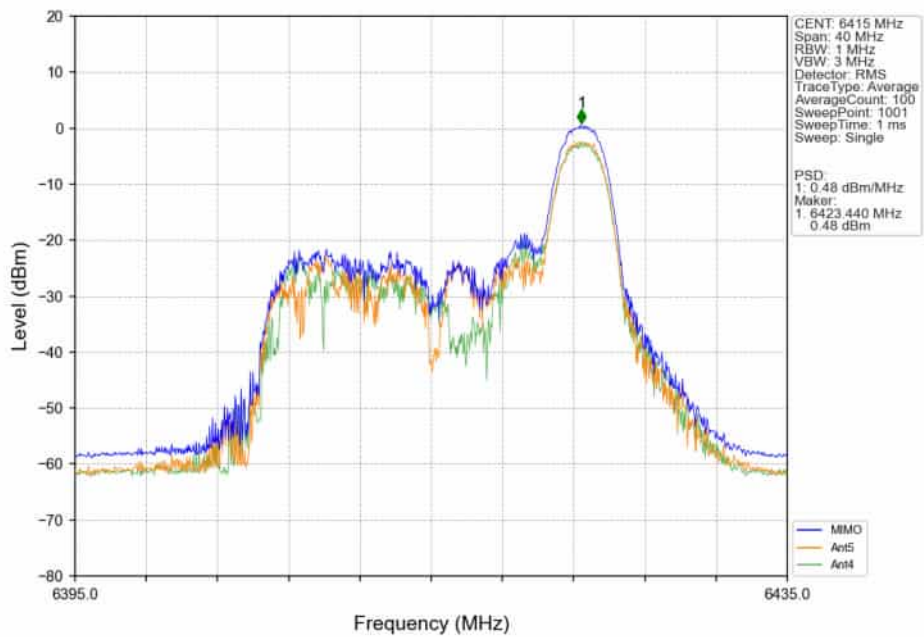

802.11ax(HEW20)_MCH_6175MHz_SU_/_Ant4_NTNV

802.11ax(HEW20)_MCH_6175MHz_SU_ / _MIMO_NTNV

802.11ax(HEW20)_HCH_6415MHz_RU26_ / _Ant5_NTNV

802.11ax(HEW20)_HCH_6415MHz_RU26_/_Ant4_NTNV

802.11ax(HEW20)_HCH_6415MHz_RU26_/_MIMO_NTNV