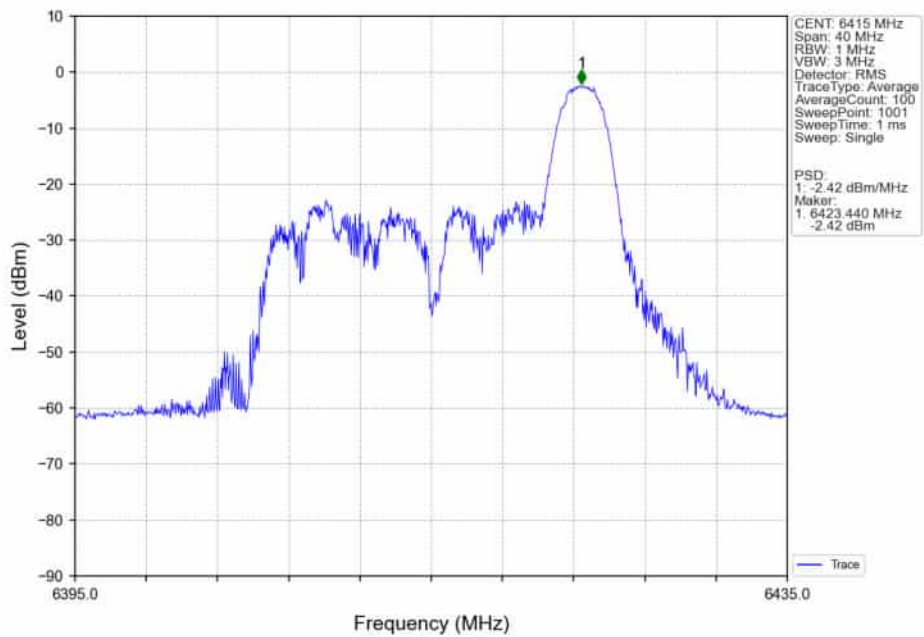

802.11ax(HEW20)_HCH_6415MHz_RU26_ / _Ant5_NTNV