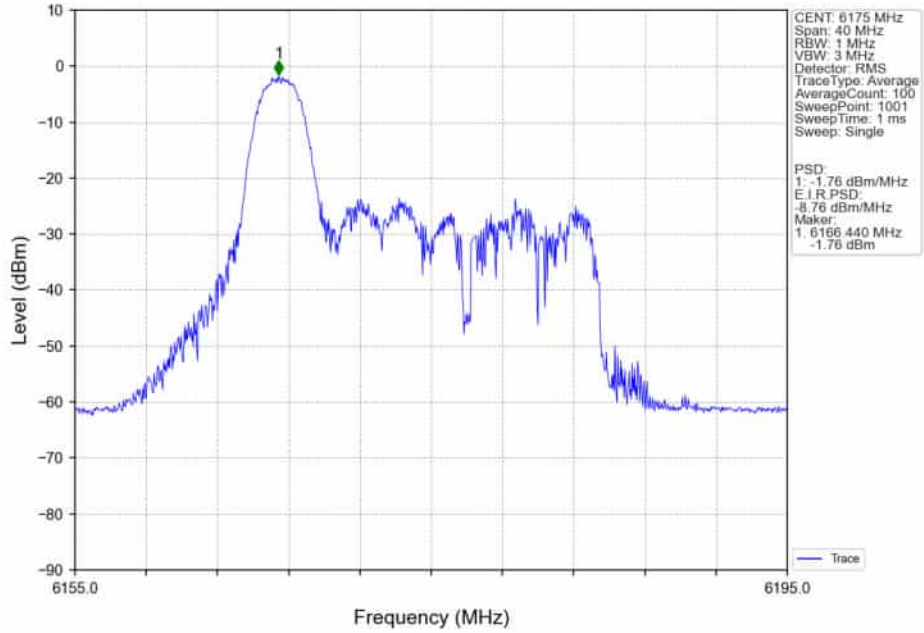

802.11ax(HEW20)_LCH_5955MHz_SU_ / _Ant5_NTNV

802.11ax(HEW20)_LCH_5955MHz_SU_ / _Ant4_NTNV

802.11ax(HEW20)_LCH_5955MHz_SU_/_MIMO_NTNV

802.11ax(HEW20)_MCH_6175MHz_RU26_/_Ant5_NTNV

802.11ax(HEW20)_MCH_6175MHz_RU26_/_Ant4_NTNV