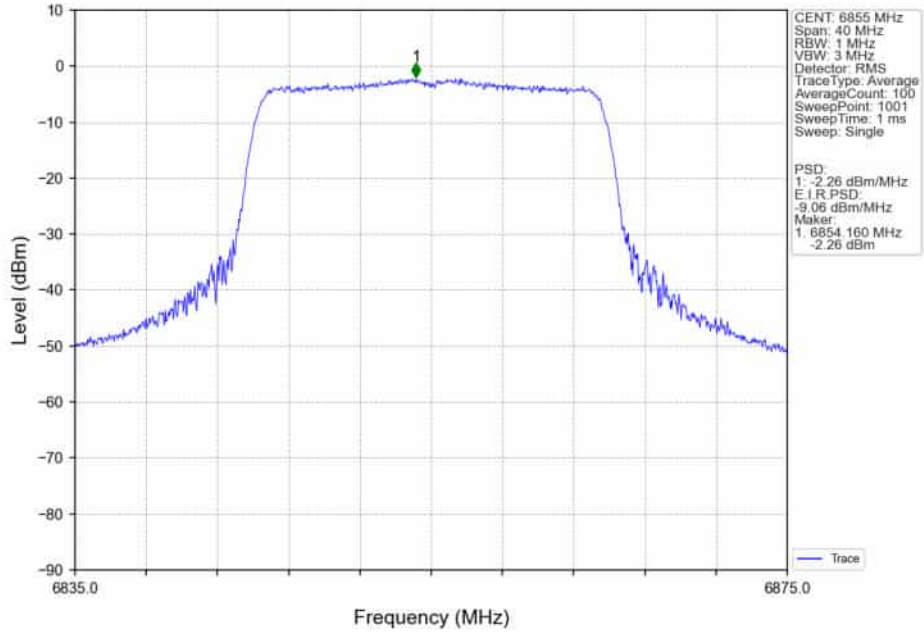

802.11ax(HEW20)_HCH_6855MHz_SU_/_Ant5_NTNV