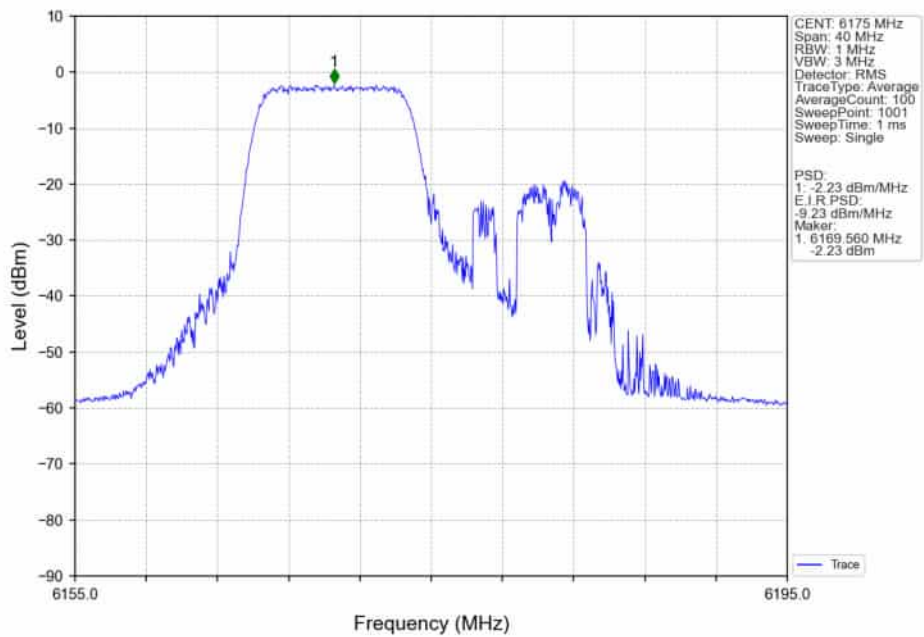

802.11ax(HEW20)_MCH_6175MHz_RU26_/_MIMO_NTNV

802.11ax(HEW20)_MCH_6175MHz_RU52_/_Ant5_NTNV

802.11ax(HEW20)_MCH_6175MHz_RU52_/_Ant4_NTNV

802.11ax(HEW20)_MCH_6175MHz_RU52_/_MIMO_NTNV

802.11ax(HEW20)_MCH_6175MHz_RU106_/_Ant5_NTNV