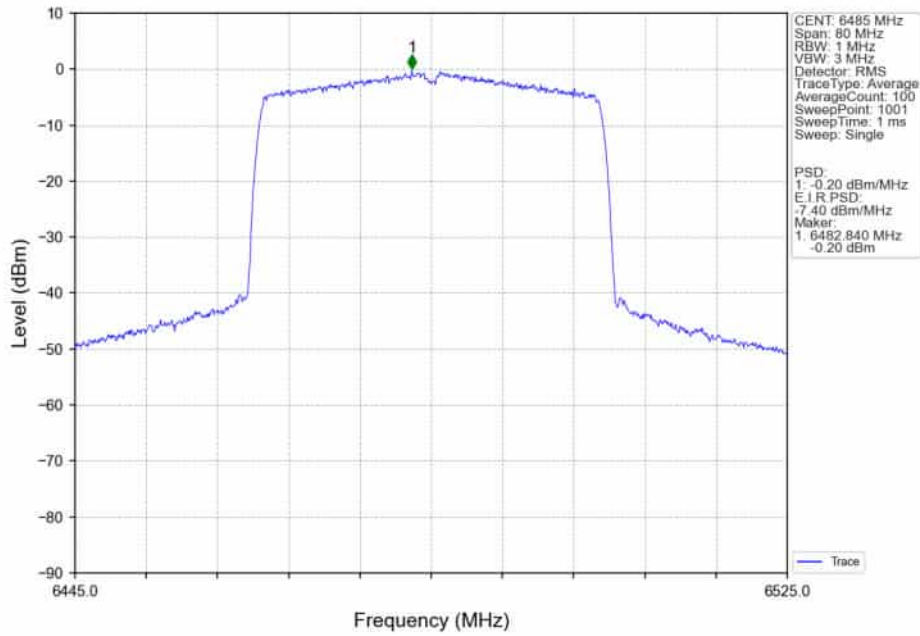

802.11ax(HEW40)_LCH_6445MHz_SU_/_MIMO_NTNV

802.11ax(HEW40)_MCH_6485MHz_SU_/_Ant5_NTNV

802.11ax(HEW40)_MCH_6485MHz_SU_/_Ant4_NTNV

802.11ax(HEW40)_MCH_6485MHz_SU_ / _MIMO_NTNV

802.11ax(HEW80)_LCH_6465MHz_SU_ / _Ant5_NTNV