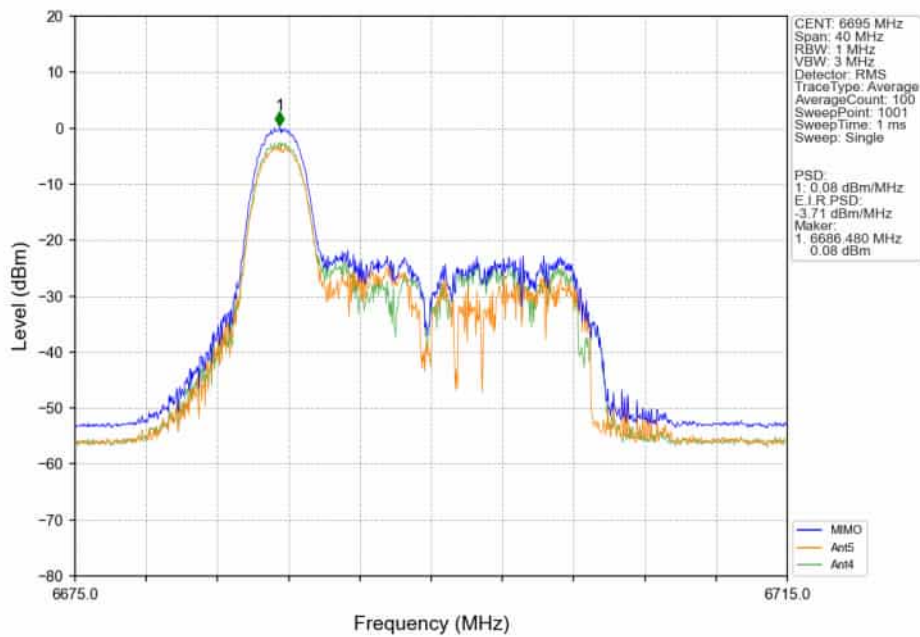

802.11ax(HEW20)_MCH_6695MHz_RU26_/_MIMO_NTNV