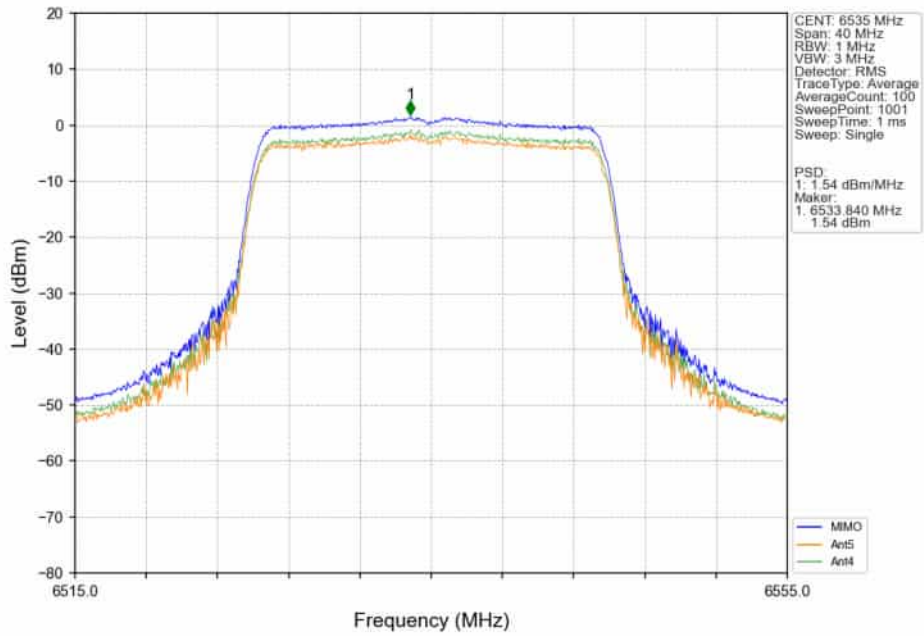

802.11ax(HEW20)_LCH_6535MHz_SU_ / _Ant5_NTNV

802.11ax(HEW20)_LCH_6535MHz_SU_ / _Ant4_NTNV

802.11ax(HEW20)_LCH_6535MHz_SU_/_MIMO_NTNV

802.11ax(HEW20)_MCH_6695MHz_RU26_/_Ant5_NTNV

802.11ax(HEW20)_MCH_6695MHz_RU26_/_Ant4_NTNV