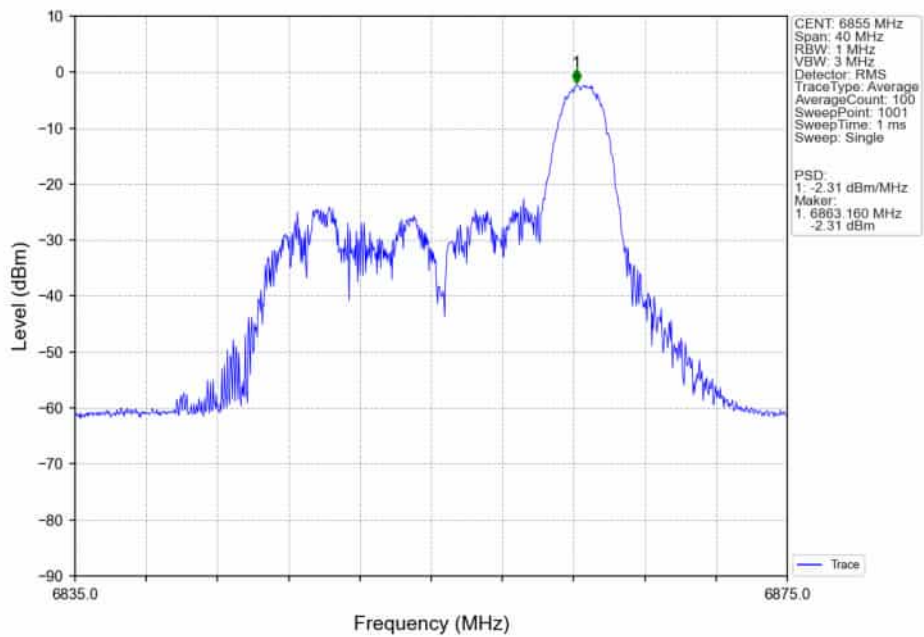

802.11ax(HEW20)_HCH_6855MHz_RU26_/_Ant5_NTNV