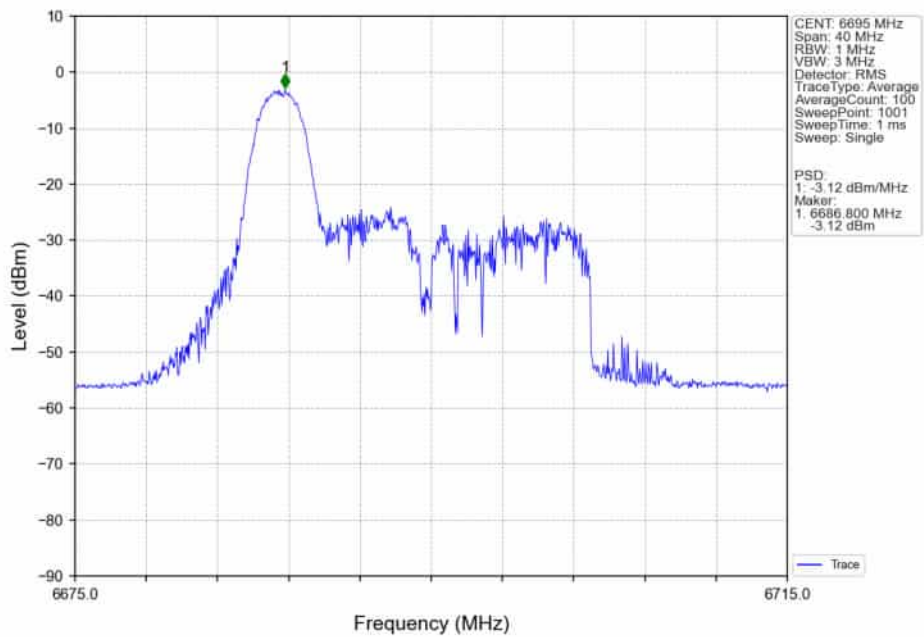

802.11ax(HEW20)_LCH_6535MHz_SU_ / _Ant5_NTNV

802.11ax(HEW20)_LCH_6535MHz_SU_ / _Ant4_NTNV

802.11ax(HEW20)_LCH_6535MHz_SU_/_MIMO_NTNV

802.11ax(HEW20)_MCH_6695MHz_RU26_/_Ant5_NTNV

802.11ax(HEW20)_MCH_6695MHz_RU26_/_Ant4_NTNV