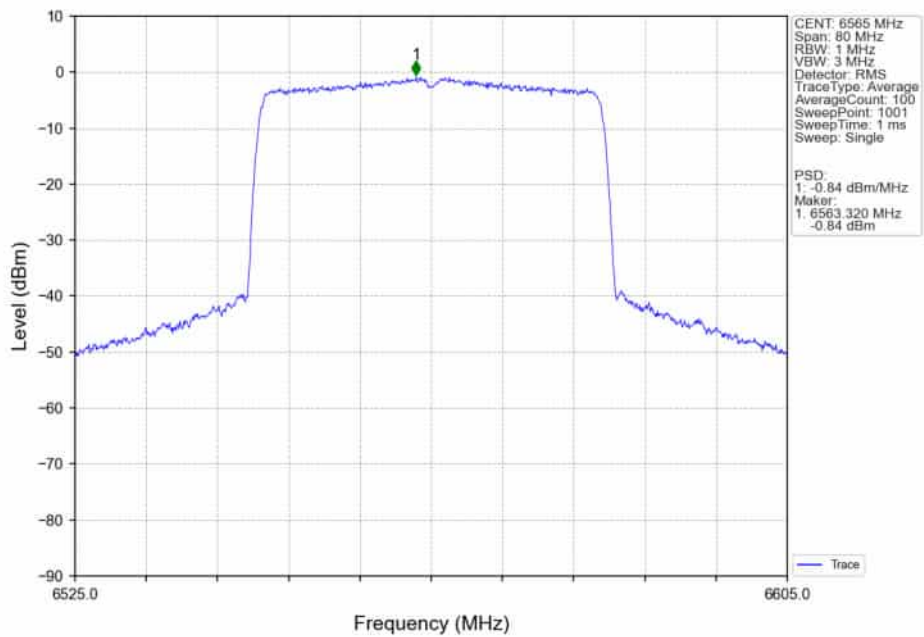

802.11ax(HEW40)_LCH_6565MHz_SU_ / _Ant5_NTNV