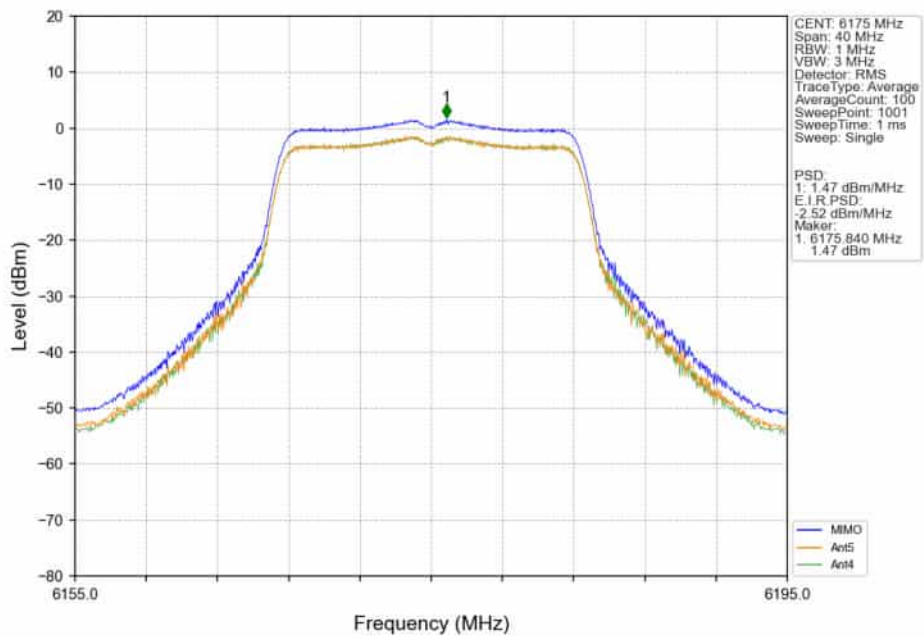

802.11ax(HEW160)_HCH_6345MHz_SU_ / _MIMO_NTNV

4.2.2 E.I.R.PSD

802.11a_LCH_5955MHz_MIMO_NTNV

802.11a_MCH_6175MHz_Ant5_NTNV

802.11a_MCH_6175MHz_Ant4_NTNV

802.11a_MCH_6175MHz_MIMO_NTNV

802.11a_HCH_6415MHz_Ant5_NTNV