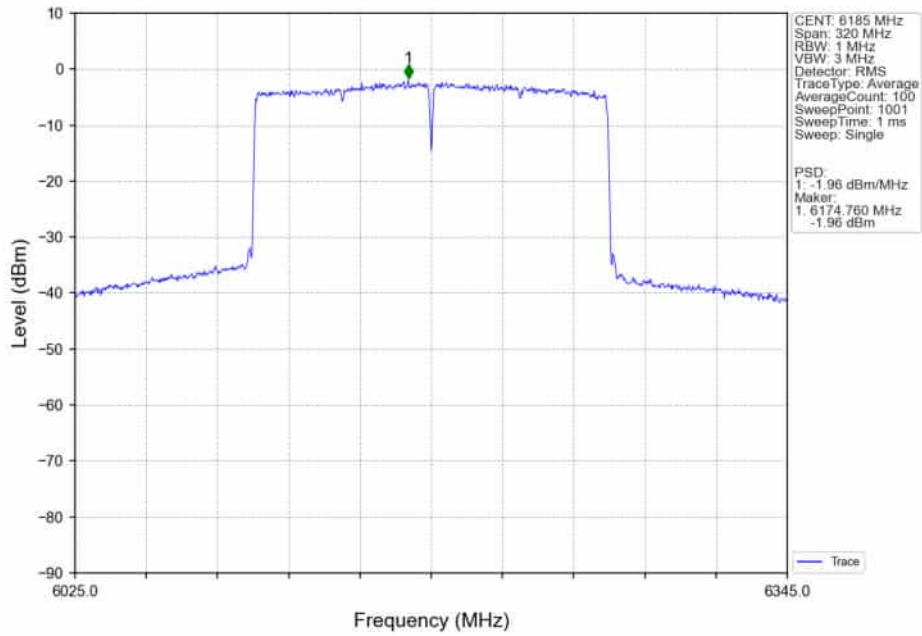

802.11ax(HEW160)_MCH_6185MHz_SU_ / _Ant5_NTNV