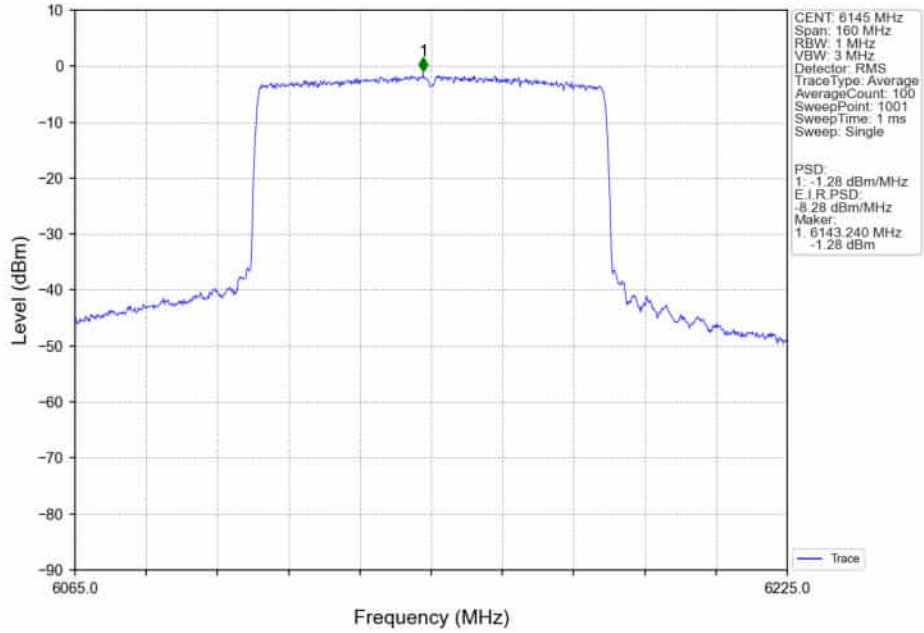

802.11ax(HEW80)_MCH_6145MHz_SU_/_Ant4_NTNV