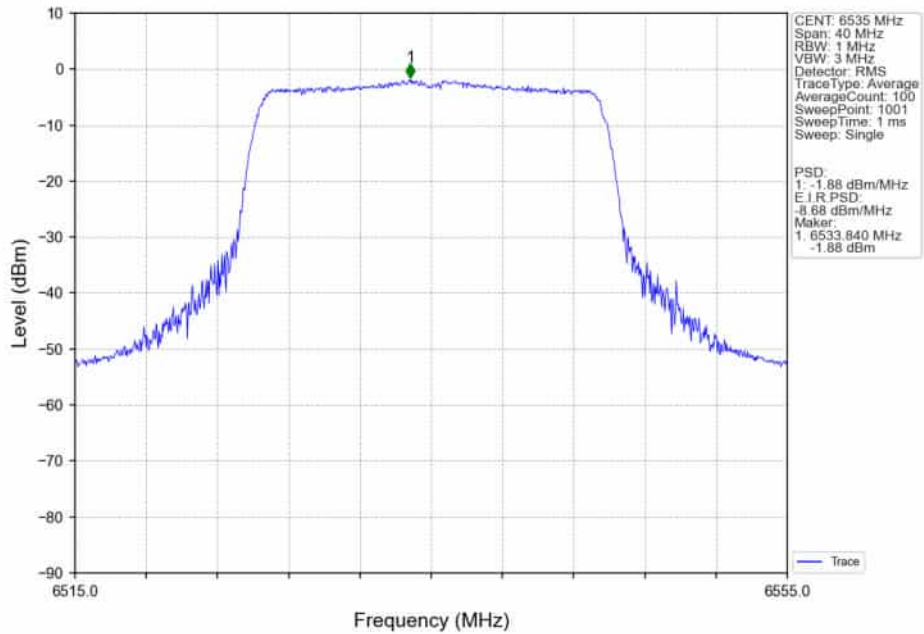

802.11ax(HEW20)_LCH_6535MHz_SU_ / _Ant5_NTNV