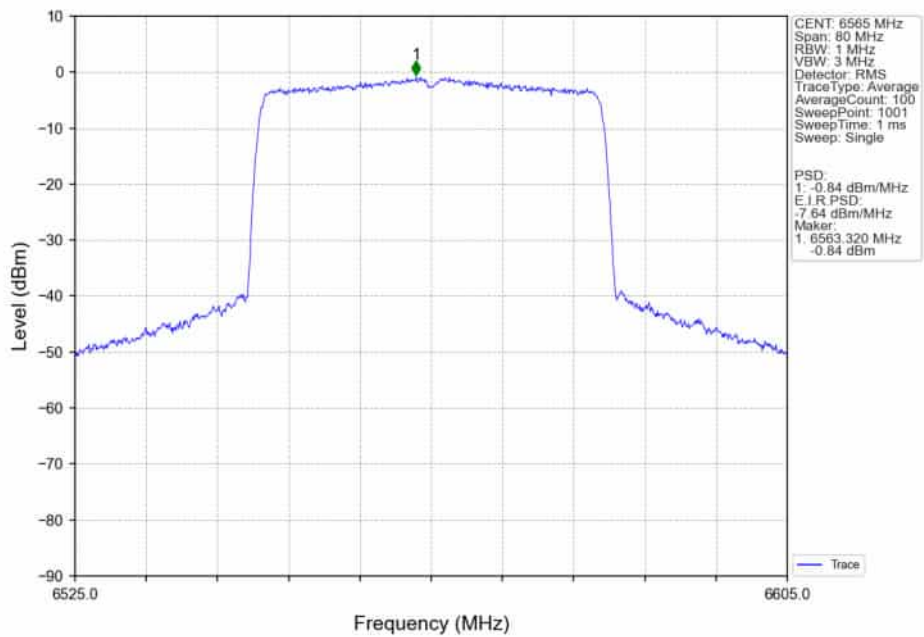

802.11ax(HEW20)_HCH_6855MHz_RU106/_MIMO_NTNV

802.11ax(HEW20)_HCH_6855MHz_SU_/_Ant5_NTNV

802.11ax(HEW20)_HCH_6855MHz_SU_/_Ant4_NTNV

802.11ax(HEW20)_HCH_6855MHz_SU_ / _MIMO_NTNV

802.11ax(HEW40)_LCH_6565MHz_SU_ / _Ant5_NTNV