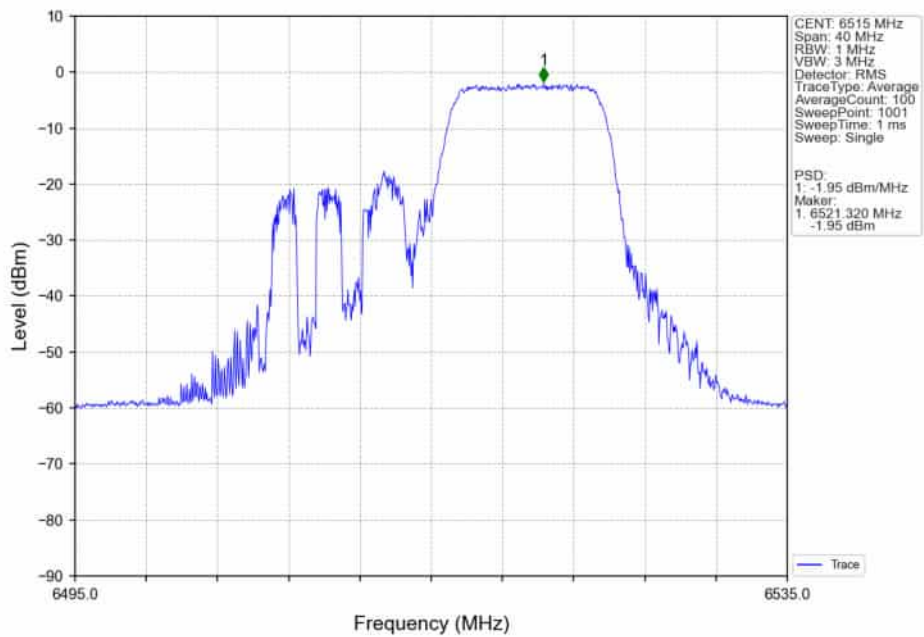

802.11ax(HEW20)_HCH_6515MHz_RU106/_Ant5_NTNV