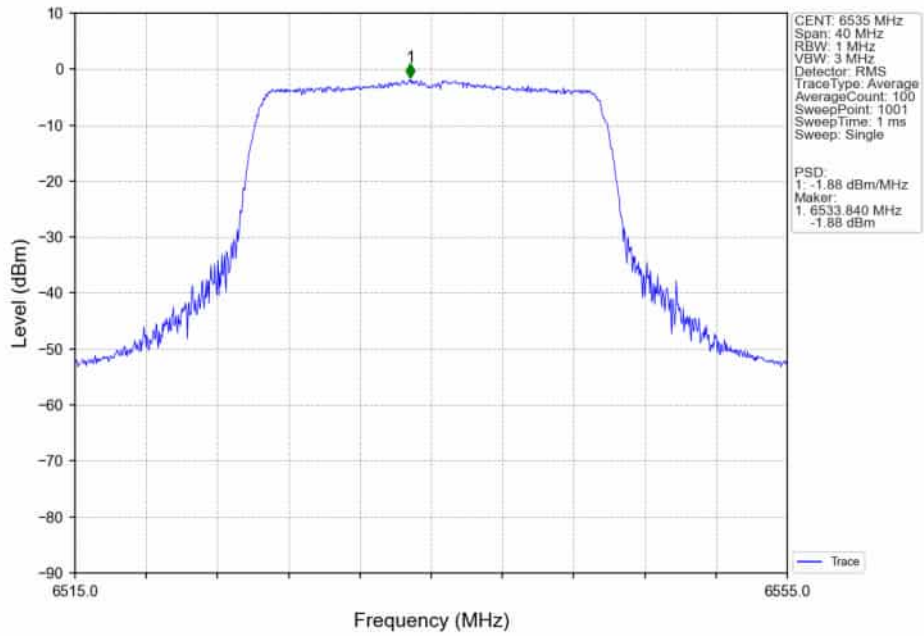

802.11ax(HEW20)_LCH_6535MHz_SU_ / _Ant5_NTNV

802.11ax(HEW20)_LCH_6535MHz_SU_ / _Ant4_NTNV

802.11ax(HEW20)_LCH_6535MHz_SU_/_MIMO_NTNV

802.11ax(HEW20)_MCH_6695MHz_RU26_/_Ant5_NTNV

802.11ax(HEW20)_MCH_6695MHz_RU26_/_Ant4_NTNV