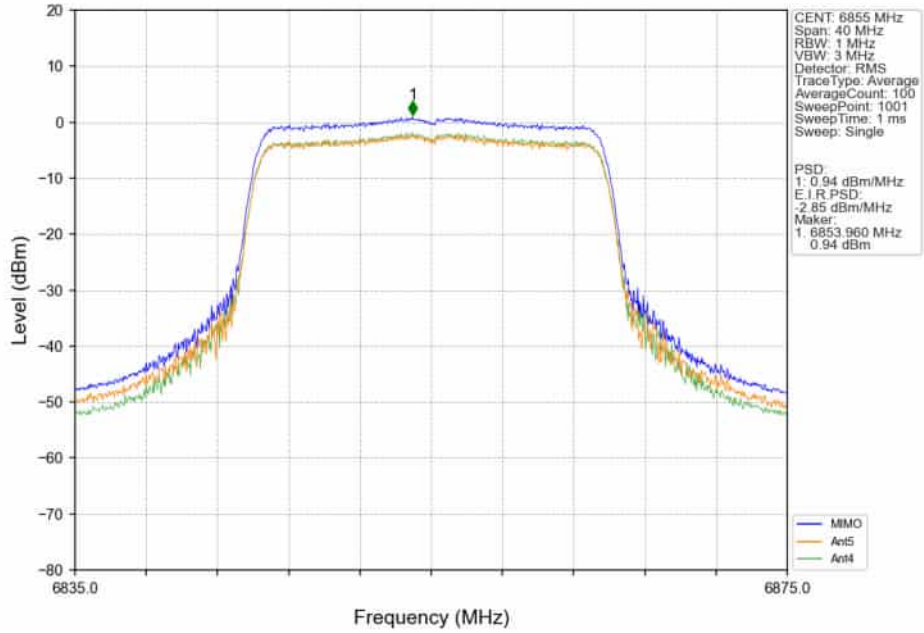

802.11ax(HEW20)_HCH_6855MHz_RU106/_MIMO_NTNV

802.11ax(HEW20)_HCH_6855MHz_SU_/_Ant5_NTNV

802.11ax(HEW20)_HCH_6855MHz_SU_/_Ant4_NTNV

802.11ax(HEW20)_HCH_6855MHz_SU_ / _MIMO_NTNV

802.11ax(HEW40)_LCH_6565MHz_SU_ / _Ant5_NTNV