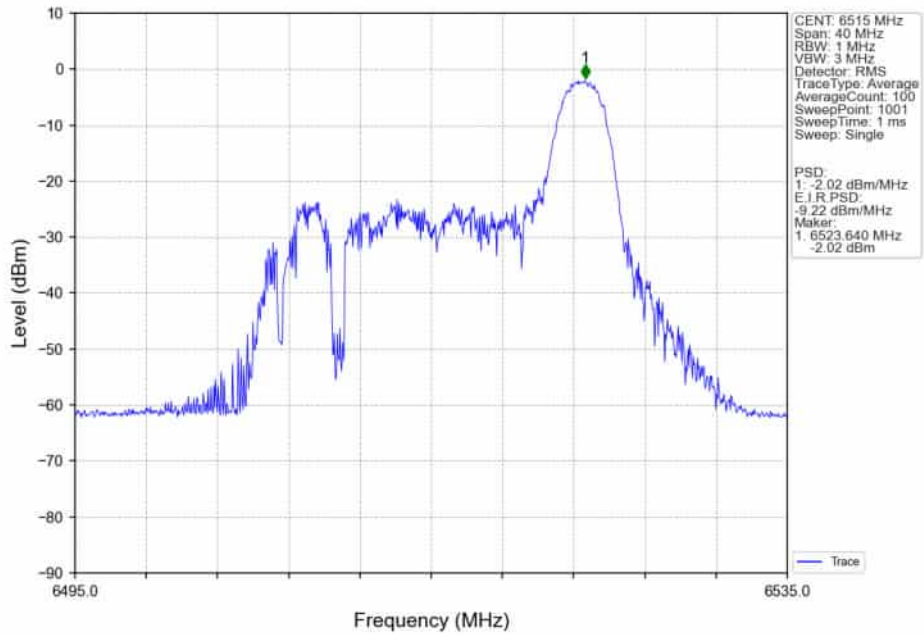

802.11ax(HEW20)_HCH_6515MHz_RU26_/_Ant4_NTNV