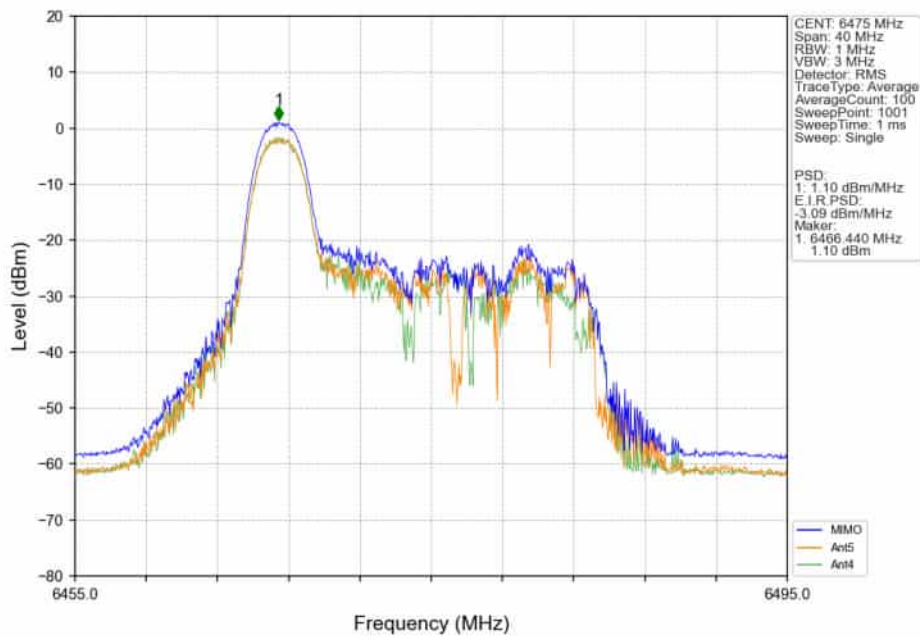

802.11ax(HEW20)_LCH_6435MHz_SU_ / _Ant4_NTNV

802.11ax(HEW20)_LCH_6435MHz_SU_/_MIMO_NTNV

802.11ax(HEW20)_MCH_6475MHz_RU26_/_Ant5_NTNV

802.11ax(HEW20)_MCH_6475MHz_RU26_/_Ant4_NTNV

802.11ax(HEW20)_MCH_6475MHz_RU26_/_MIMO_NTNV