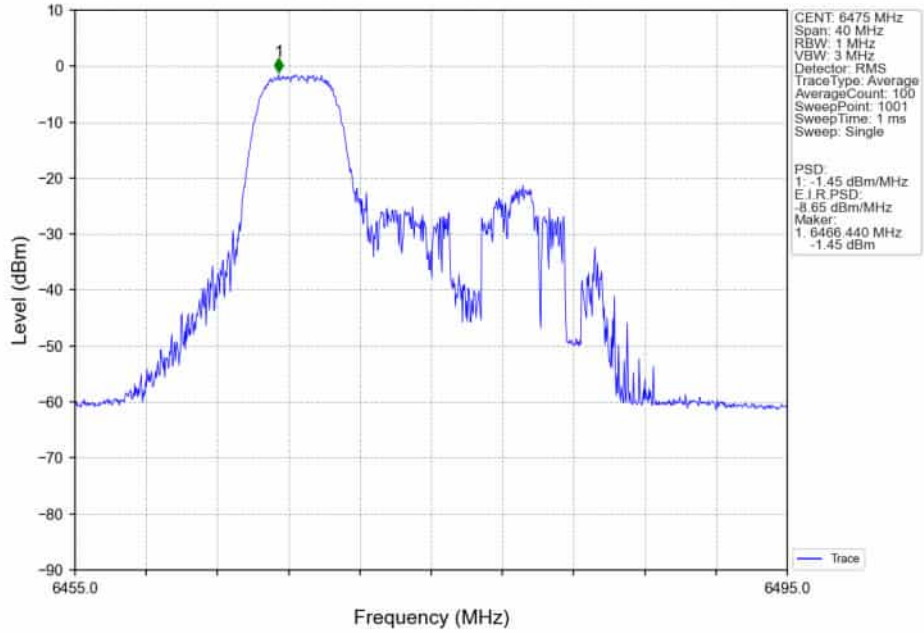

802.11ax(HEW20)_MCH_6475MHz_RU52 / _Ant5_NTNV