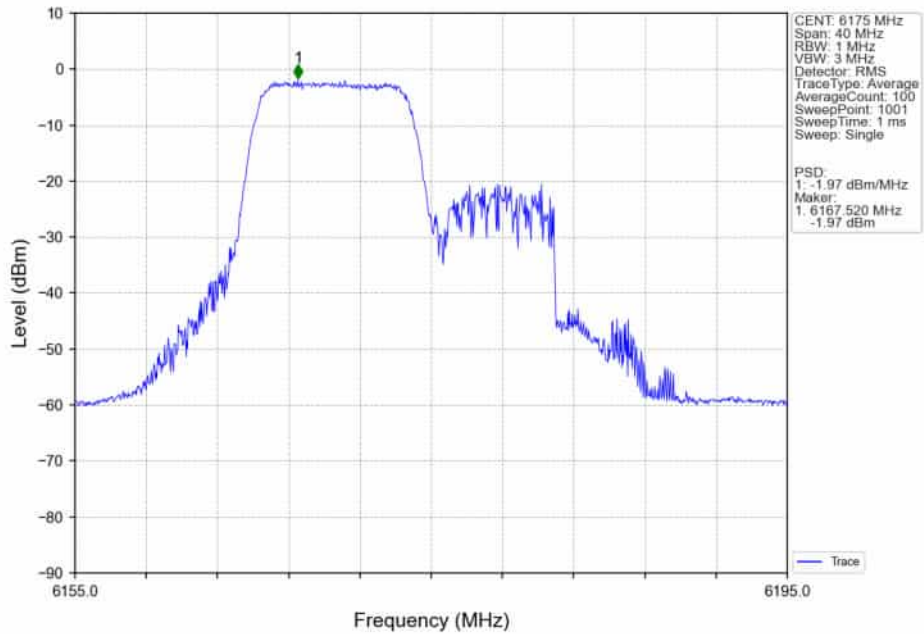

802.11ax(HEW20)_MCH_6175MHz_RU52_/_MIMO_NTNV

802.11ax(HEW20)_MCH_6175MHz_RU106_/_Ant5_NTNV

802.11ax(HEW20)_MCH_6175MHz_RU106_/_Ant4_NTNV

802.11ax(HEW20)_MCH_6175MHz_RU106_/_MIMO_NTNV

802.11ax(HEW20)_MCH_6175MHz_SU_/_Ant5_NTNV