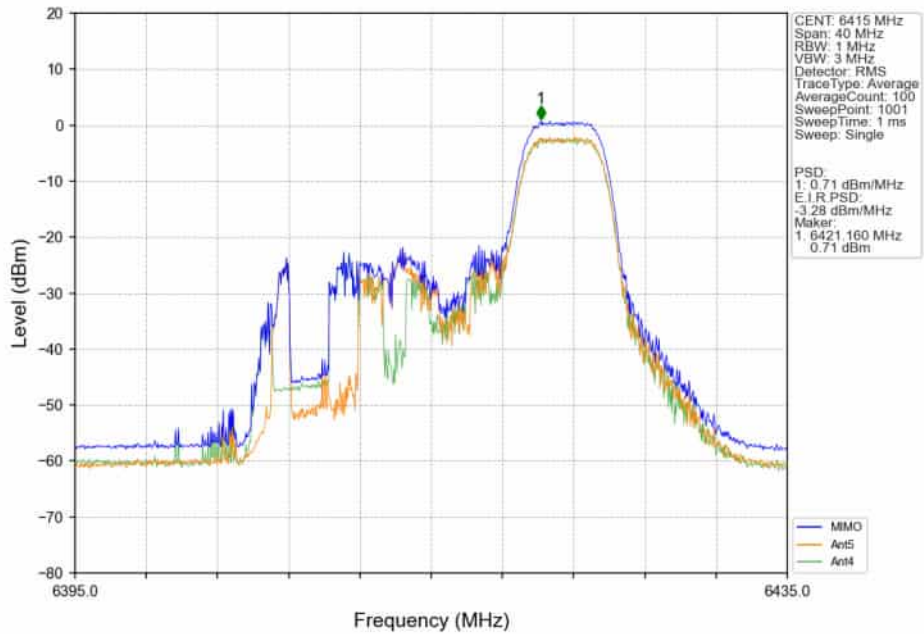

802.11ax(HEW20)_HCH_6415MHz_RU52_/_MIMO_NTNV