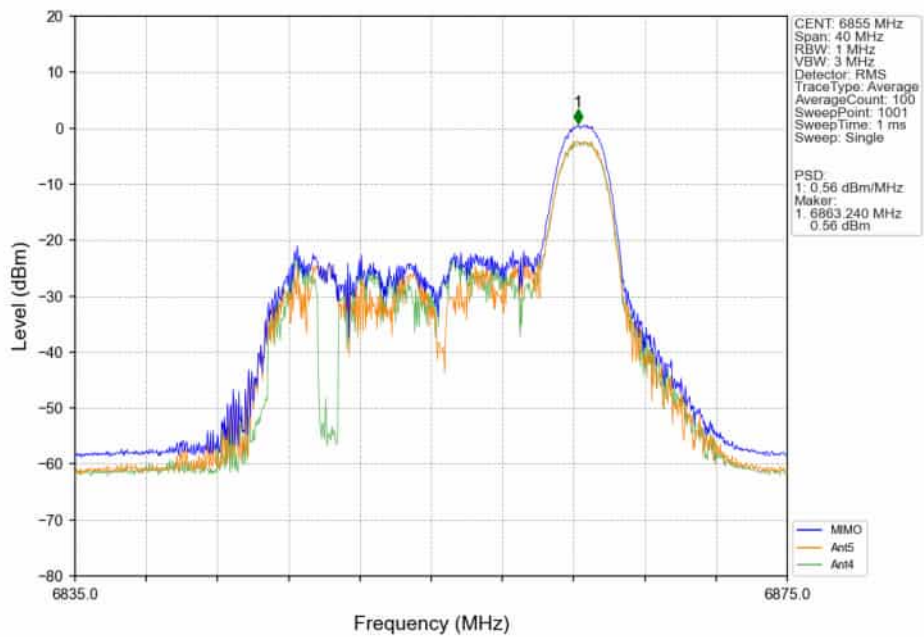

802.11ax(HEW20)_HCH_6855MHz_RU26_/_MIMO_NTNV