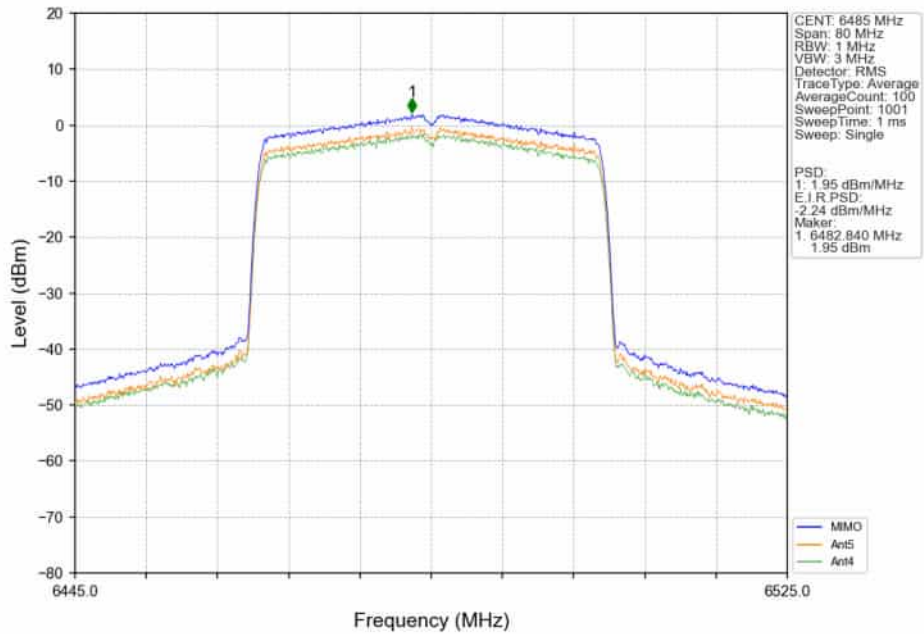

802.11ax(HEW40)_LCH_6445MHz_SU_/_MIMO_NTNV

802.11ax(HEW40)_MCH_6485MHz_SU_/_Ant5_NTNV

802.11ax(HEW40)_MCH_6485MHz_SU_/_Ant4_NTNV

802.11ax(HEW40)_MCH_6485MHz_SU_ / _MIMO_NTNV

802.11ax(HEW80)_LCH_6465MHz_SU_ / _Ant5_NTNV

802.11ax(HEW80)_LCH_6465MHz_SU_/_Ant4_NTNV

802.11ax(HEW80)_LCH_6465MHz_SU_/_MIMO_NTNV

4.2.5 PSD

802.11a_LCH_6535MHz_MIMO_NTNV

802.11a_MCH_6695MHz_Ant5_NTNV

802.11a_MCH_6695MHz_Ant4_NTNV

802.11a_MCH_6695MHz_MIMO_NTNV