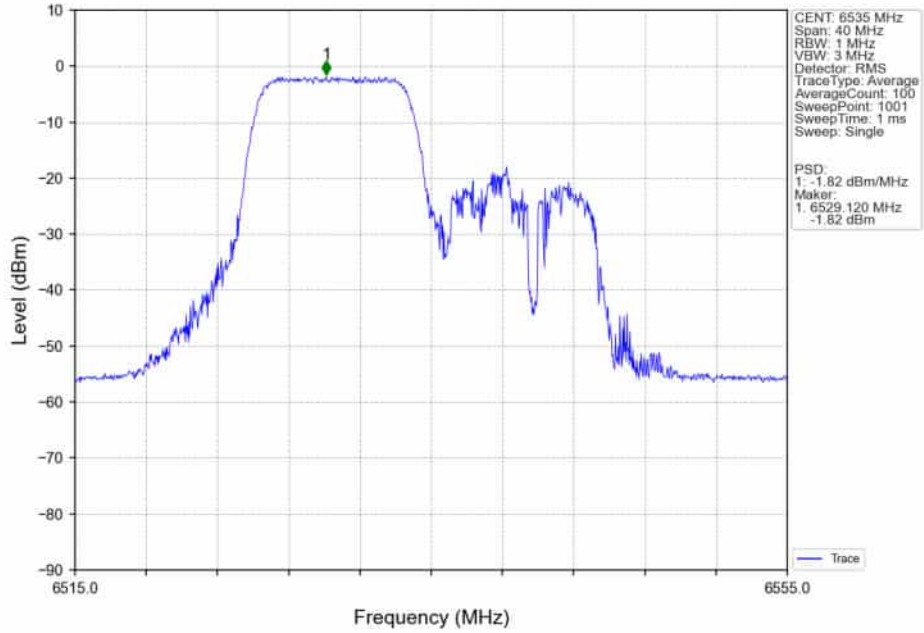

802.11ax(HEW20)_LCH_6535MHz_RU106_/_Ant4_NTNV