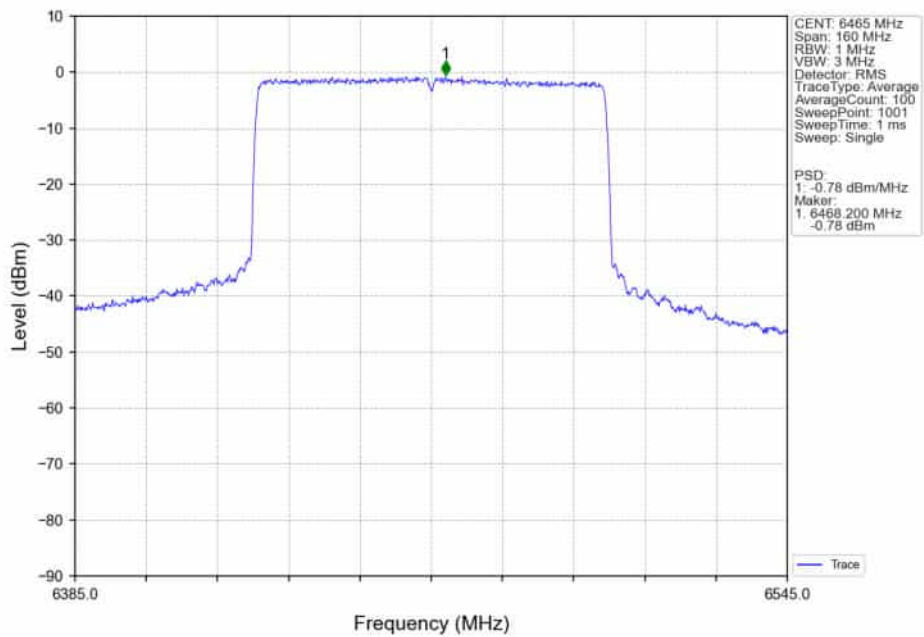

802.11ax(HEW80)_LCH_6465MHz_SU_ / _Ant5_NTNV