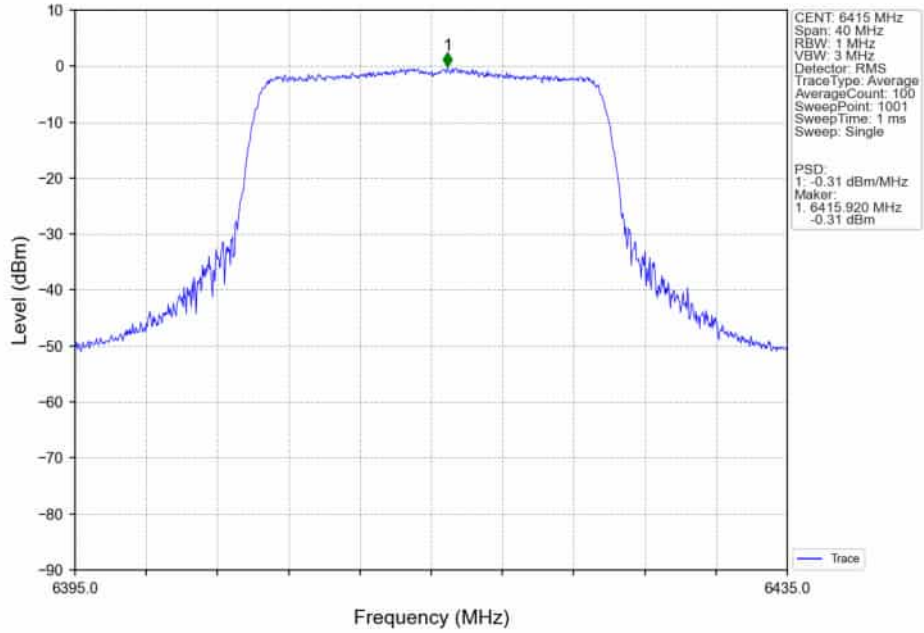

802.11ax(HEW20)_HCH_6415MHz_SU_/_Ant5_NTNV