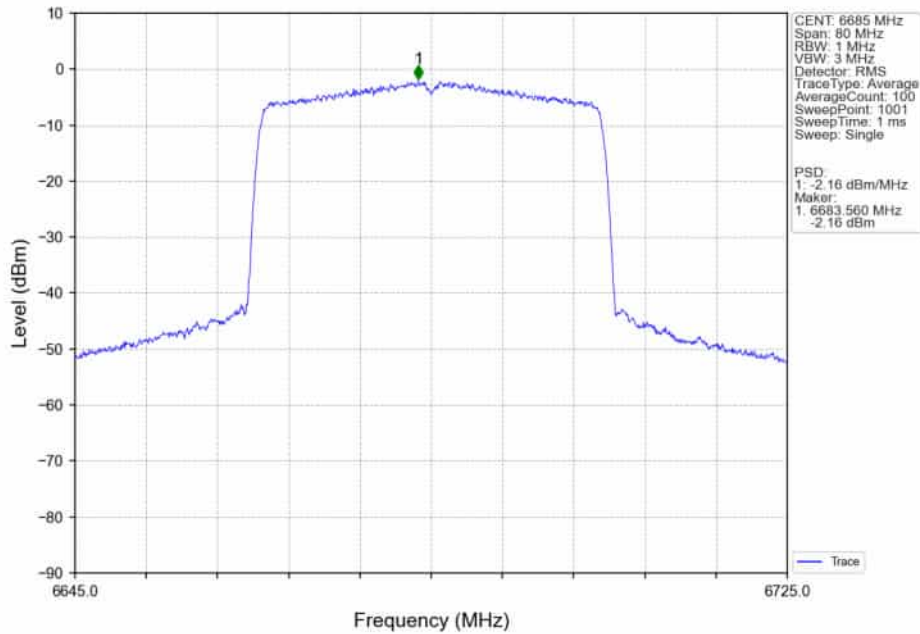

802.11ax(HEW40)_MCH_6685MHz_SU_/_Ant5_NTNV