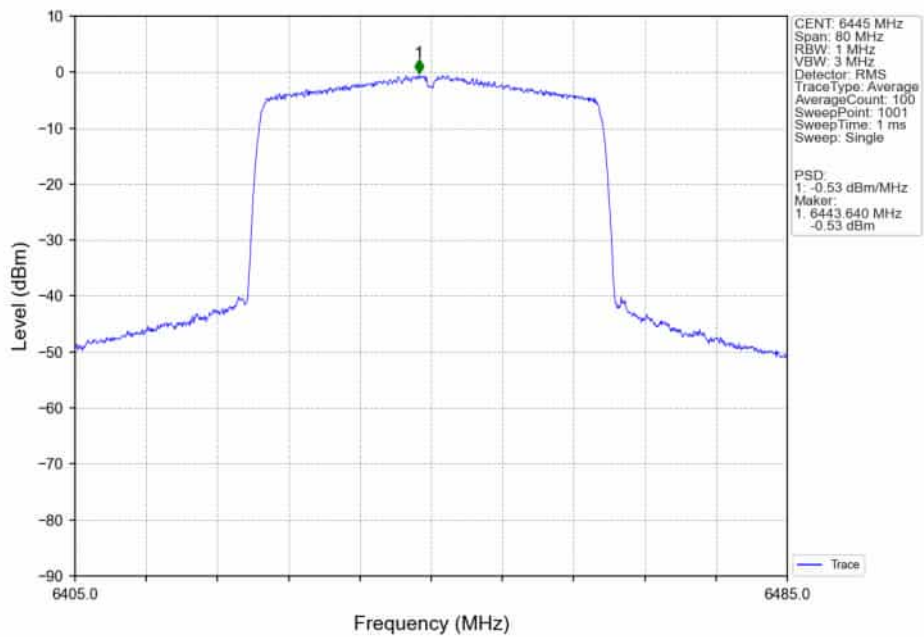

802.11ax(HEW40)_LCH_6445MHz_SU_ / _Ant5_NTNV