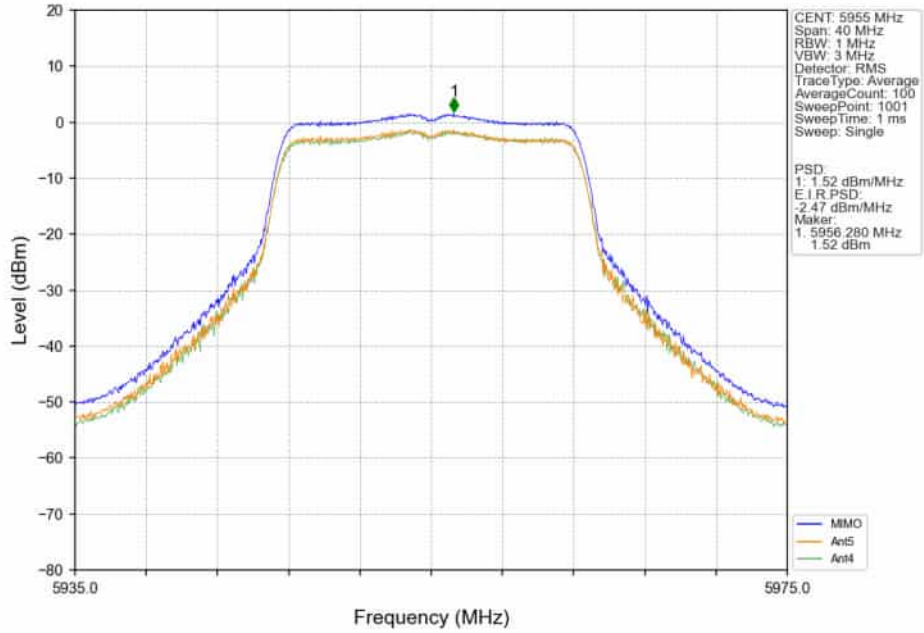

802.11a_LCH_5955MHz_MIMO_NTNV