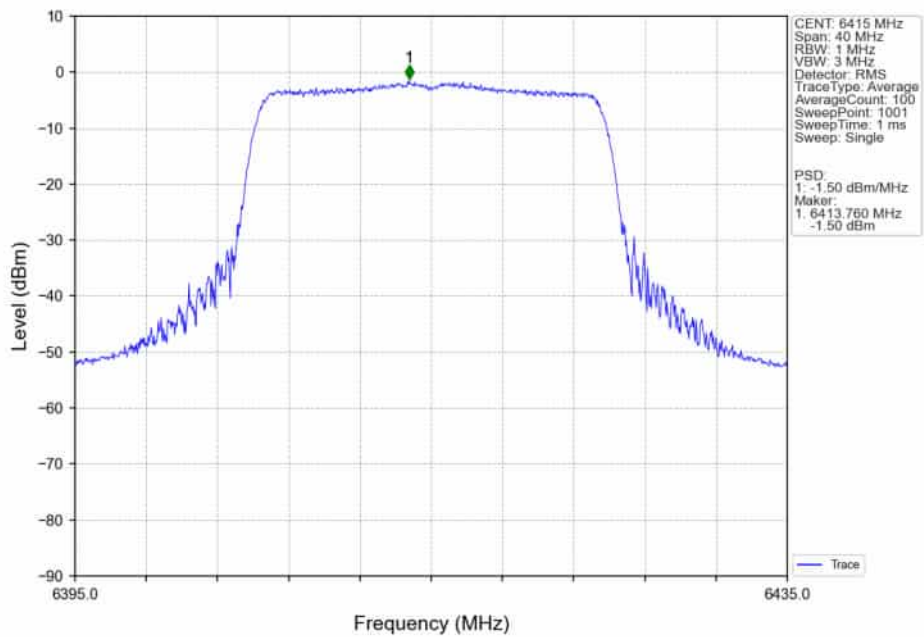

802.11ax(HEW20)_HCH_6415MHz_SU_/_Ant4_NTNV