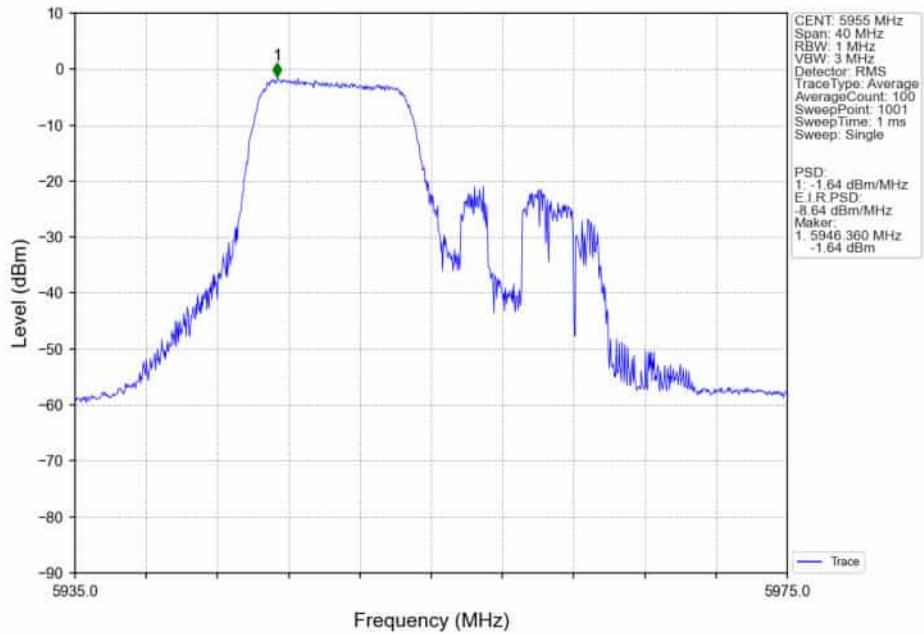

802.11ax(HEW20)_LCH_5955MHz_RU52/_Ant4_NTNV

802.11ax(HEW20)_LCH_5955MHz_RU52/_MIMO_NTNV

802.11ax(HEW20)_LCH_5955MHz_RU106/_Ant5_NTNV

802.11ax(HEW20)_LCH_5955MHz_RU106_/_Ant4_NTNV

802.11ax(HEW20)_LCH_5955MHz_RU106_/_MIMO_NTNV