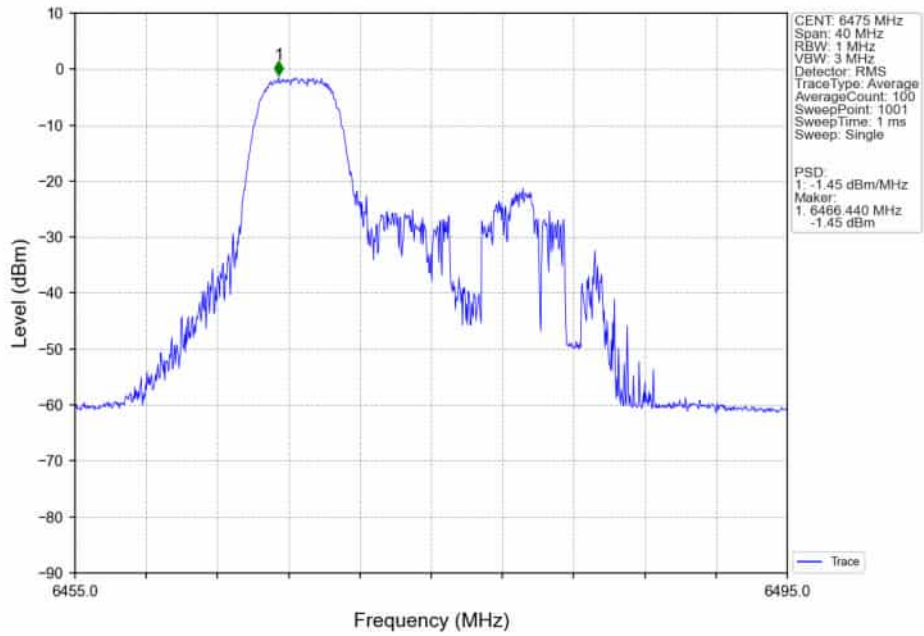

802.11ax(HEW20)_MCH_6475MHz_RU26_/_Ant5_NTNV

802.11ax(HEW20)_MCH_6475MHz_RU26_/_Ant4_NTNV

802.11ax(HEW20)_MCH_6475MHz_RU26_/_MIMO_NTNV

802.11ax(HEW20)_MCH_6475MHz_RU52 / _Ant5_NTNV

802.11ax(HEW20)_MCH_6475MHz_RU52 / _Ant4_NTNV