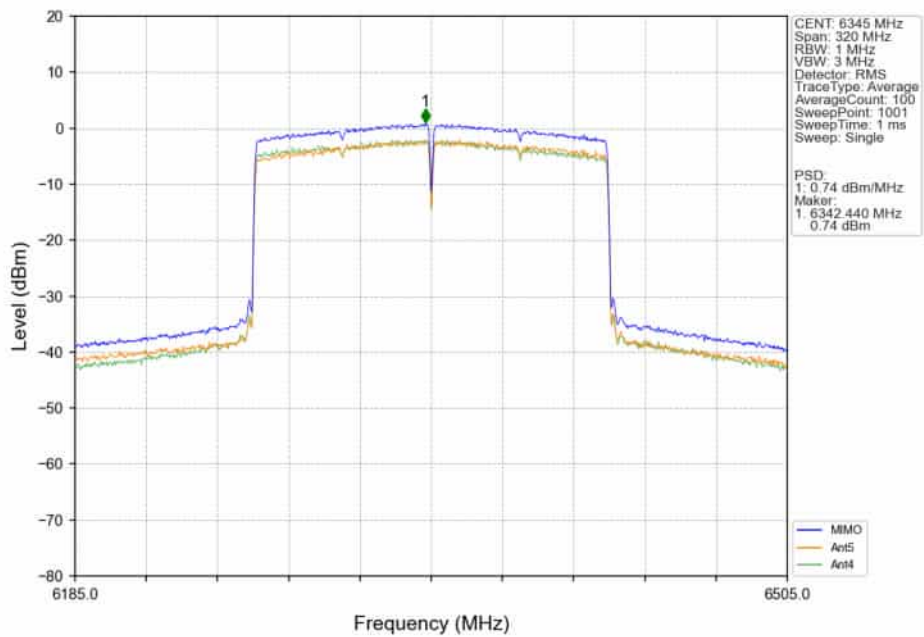

802.11ax(HEW160)_HCH_6345MHz_SU_ / _MIMO_NTNV