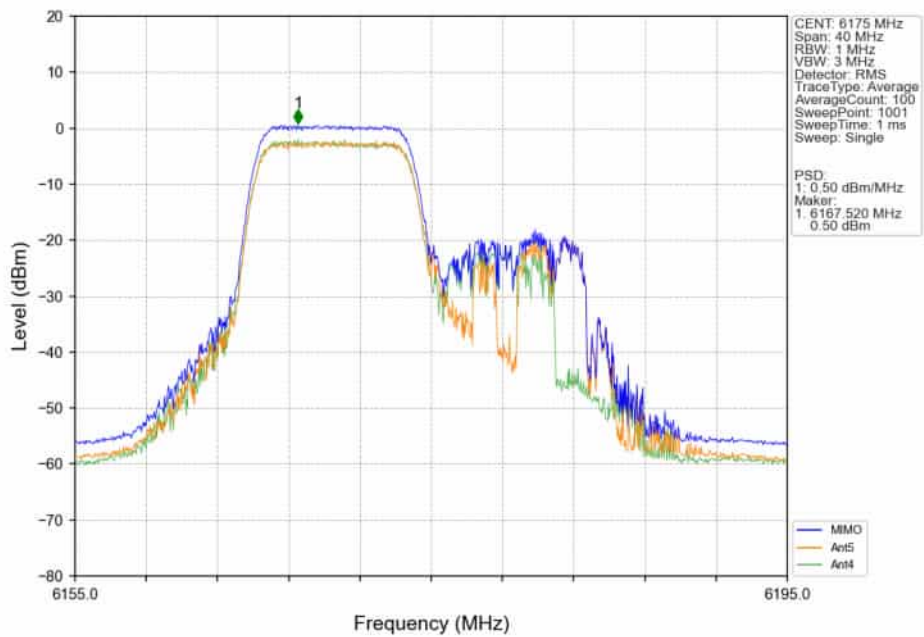

802.11ax(HEW20)_MCH_6175MHz_RU52_/_MIMO_NTNV

802.11ax(HEW20)_MCH_6175MHz_RU106_/_Ant5_NTNV

802.11ax(HEW20)_MCH_6175MHz_RU106_/_Ant4_NTNV

802.11ax(HEW20)_MCH_6175MHz_RU106_/_MIMO_NTNV

802.11ax(HEW20)_MCH_6175MHz_SU_/_Ant5_NTNV