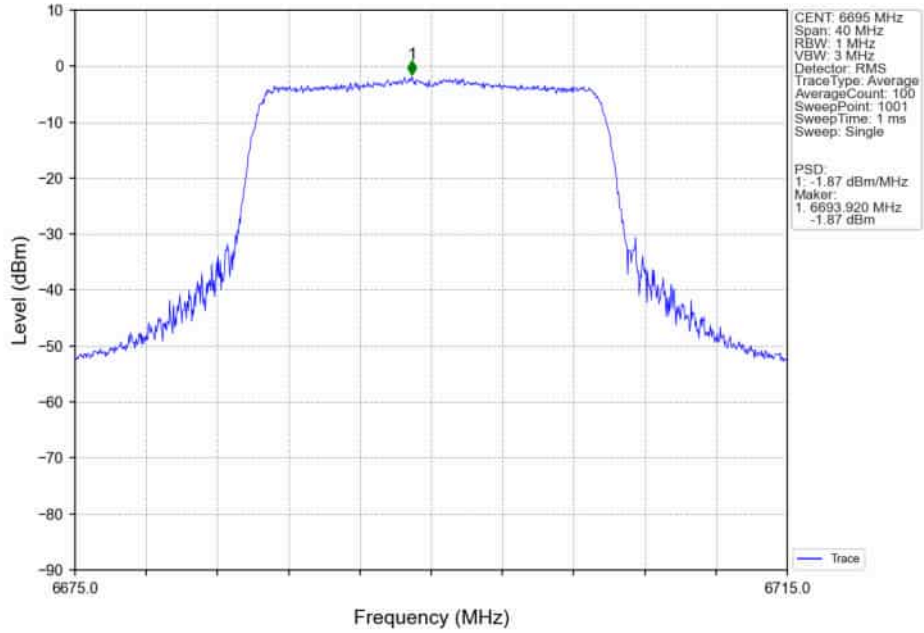

802.11ax(HEW20)_MCH_6695MHz_SU_/_Ant5_NTNV