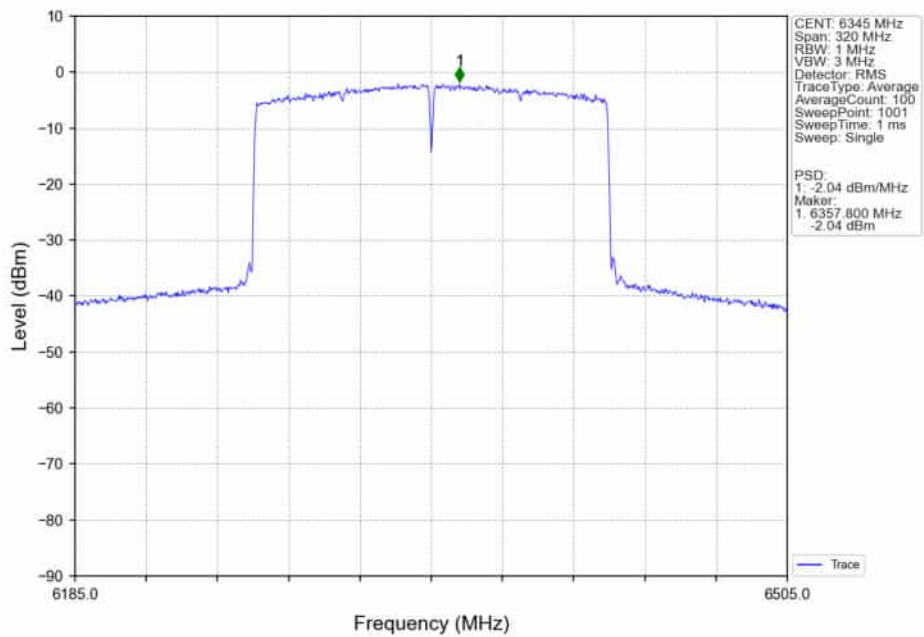

802.11ax(HEW160)_MCH_6185MHz_SU_ / _Ant5_NTNV

802.11ax(HEW160)_MCH_6185MHz_SU_ / _Ant4_NTNV

802.11ax(HEW160)_MCH_6185MHz_SU_/_MIMO_NTNV

802.11ax(HEW160)_HCH_6345MHz_SU_/_Ant5_NTNV

802.11ax(HEW160)_HCH_6345MHz_SU_ / _Ant4_NTNV