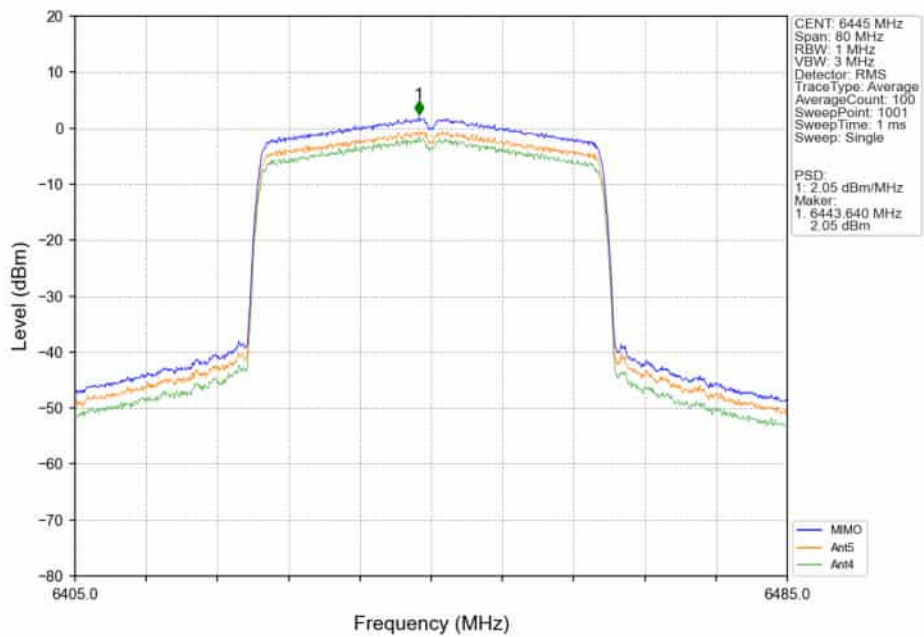

802.11ax(HEW20)_HCH_6515MHz_SU_ / _MIMO_NTNV

802.11ax(HEW40)_LCH_6445MHz_SU_ / _Ant5_NTNV

802.11ax(HEW40)_LCH_6445MHz_SU_/_Ant4_NTNV

802.11ax(HEW40)_LCH_6445MHz_SU_/_MIMO_NTNV

802.11ax(HEW40)_MCH_6485MHz_SU_/_Ant5_NTNV