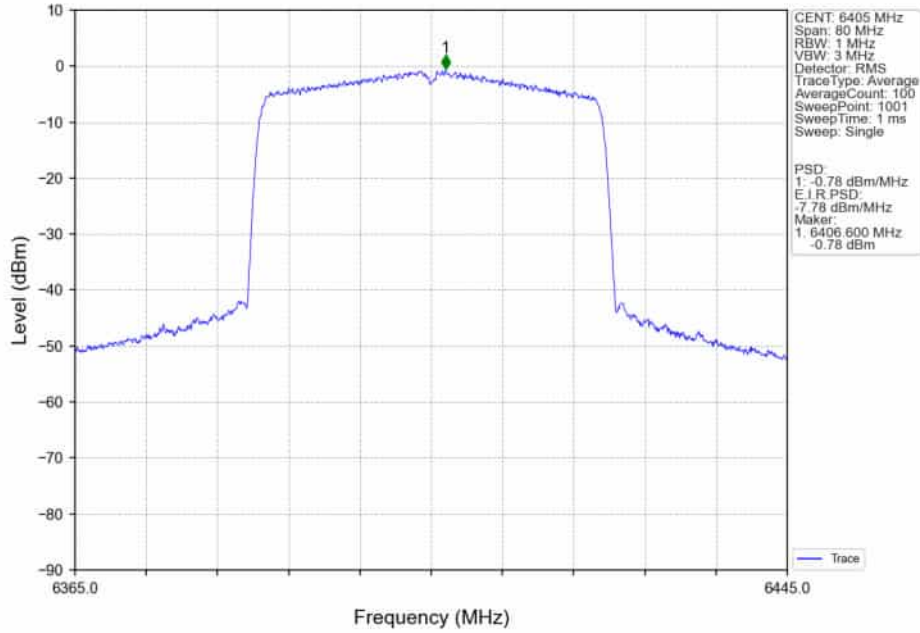

802.11ax(HEW40)_MCH_6165MHz_SU_/_Ant5_NTNV

802.11ax(HEW40)_MCH_6165MHz_SU_/_Ant4_NTNV

802.11ax(HEW40)_MCH_6165MHz_SU_ / _MIMO_NTNV

802.11ax(HEW40)_HCH_6405MHz_SU_ / _Ant5_NTNV

802.11ax(HEW40)_HCH_6405MHz_SU_/_Ant4_NTNV