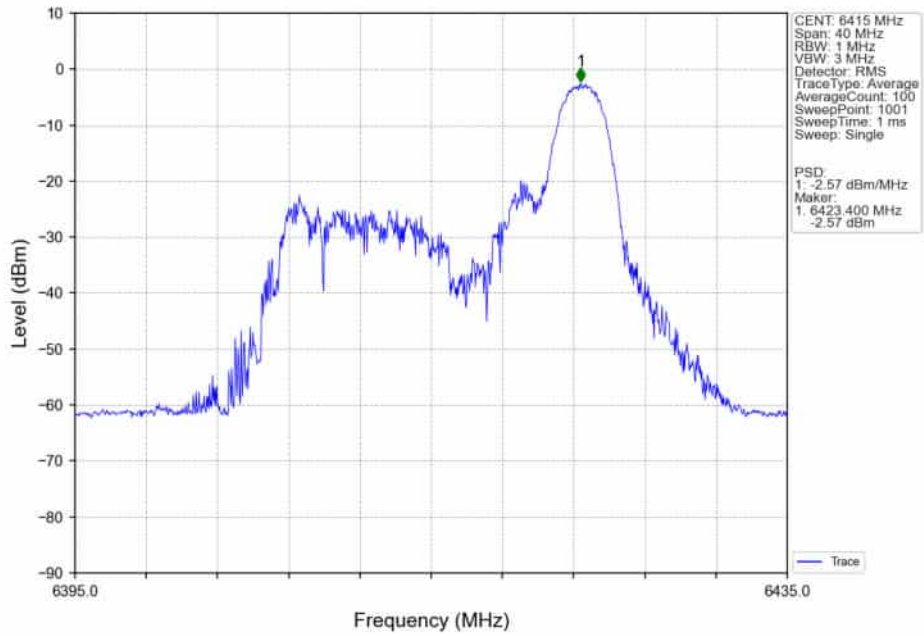

802.11ax(HEW20)_MCH_6175MHz_SU_/_Ant4_NTNV

802.11ax(HEW20)_MCH_6175MHz_SU_ / _MIMO_NTNV

802.11ax(HEW20)_HCH_6415MHz_RU26_ / _Ant5_NTNV

802.11ax(HEW20)_HCH_6415MHz_RU26_/_Ant4_NTNV

802.11ax(HEW20)_HCH_6415MHz_RU26_/_MIMO_NTNV