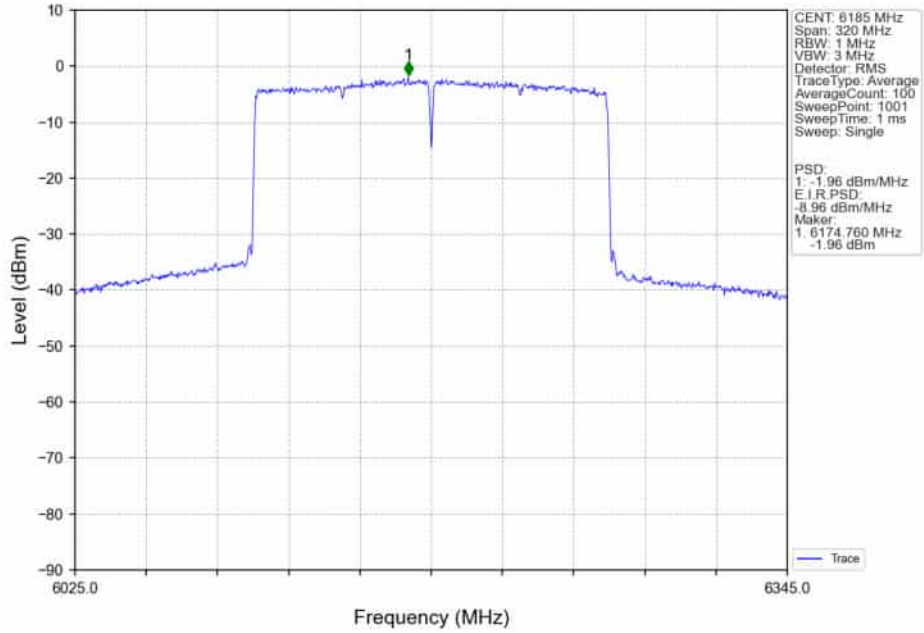

802.11ax(HEW160)_LCH_6025MHz_SU_/_Ant5_NTNV

802.11ax(HEW160)_LCH_6025MHz_SU_ / _Ant4_NTNV

802.11ax(HEW160)_LCH_6025MHz_SU_ / _MIMO_NTNV

802.11ax(HEW160)_MCH_6185MHz_SU_/_Ant5_NTNV

802.11ax(HEW160)_MCH_6185MHz_SU_/_Ant4_NTNV