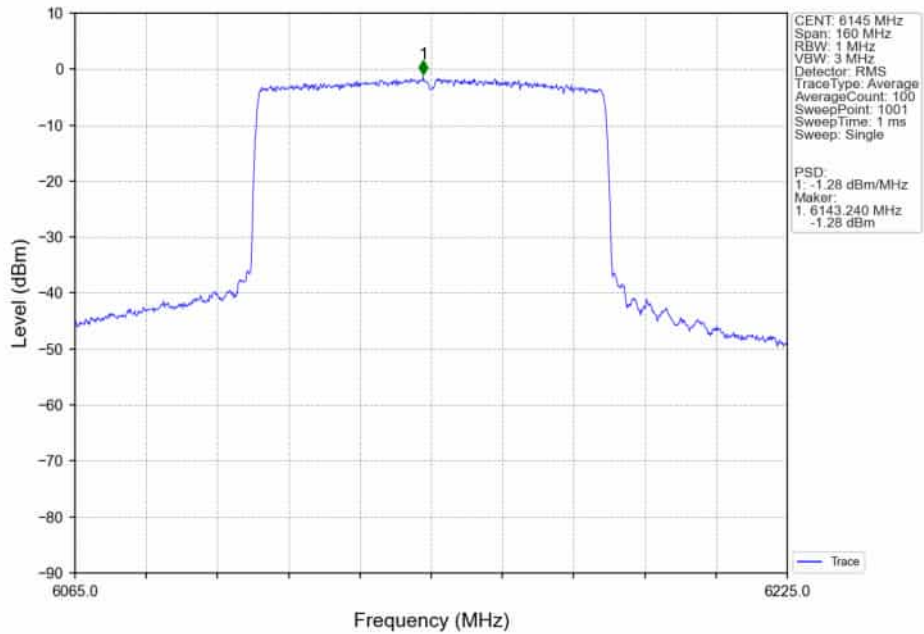

802.11ax(HEW80)_MCH_6145MHz_SU_/_Ant4_NTNV