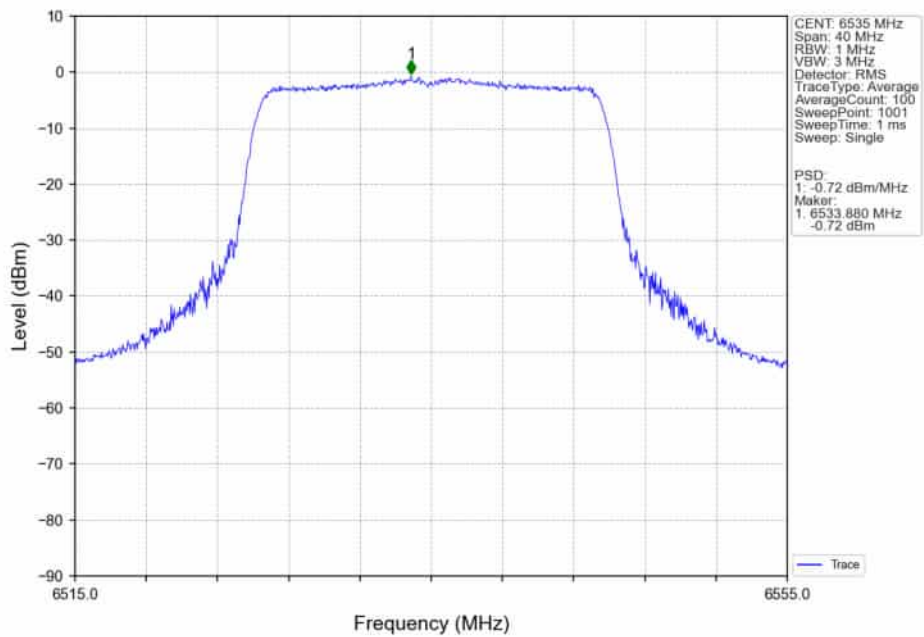

802.11ax(HEW20)_LCH_6535MHz_SU_ / _Ant5_NTNV

802.11ax(HEW20)_LCH_6535MHz_SU_ / _Ant4_NTNV

802.11ax(HEW20)_LCH_6535MHz_SU_/_MIMO_NTNV

802.11ax(HEW20)_MCH_6695MHz_RU26_/_Ant5_NTNV

802.11ax(HEW20)_MCH_6695MHz_RU26_/_Ant4_NTNV