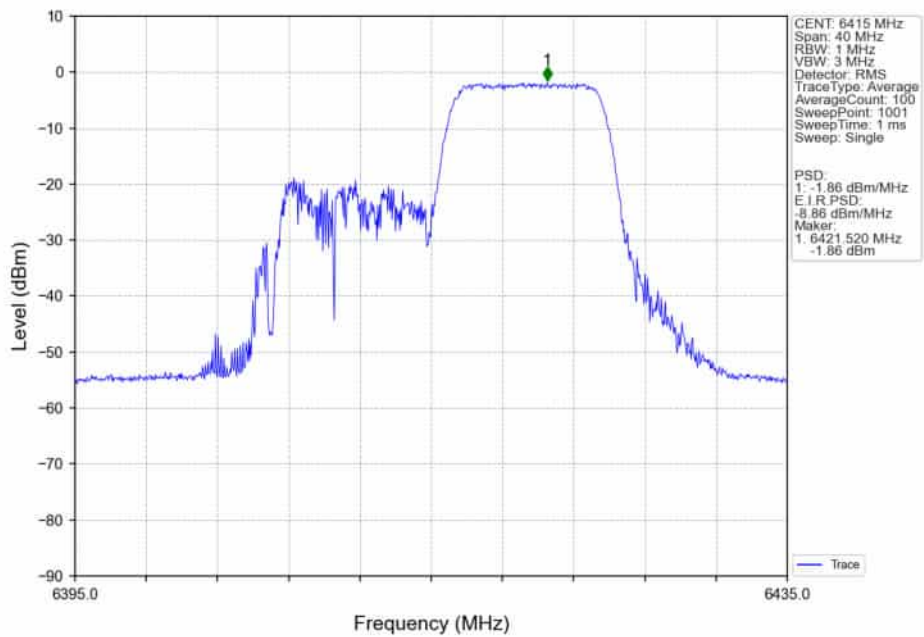

802.11ax(HEW20)_HCH_6415MHz_RU106_/_Ant5_NTNV