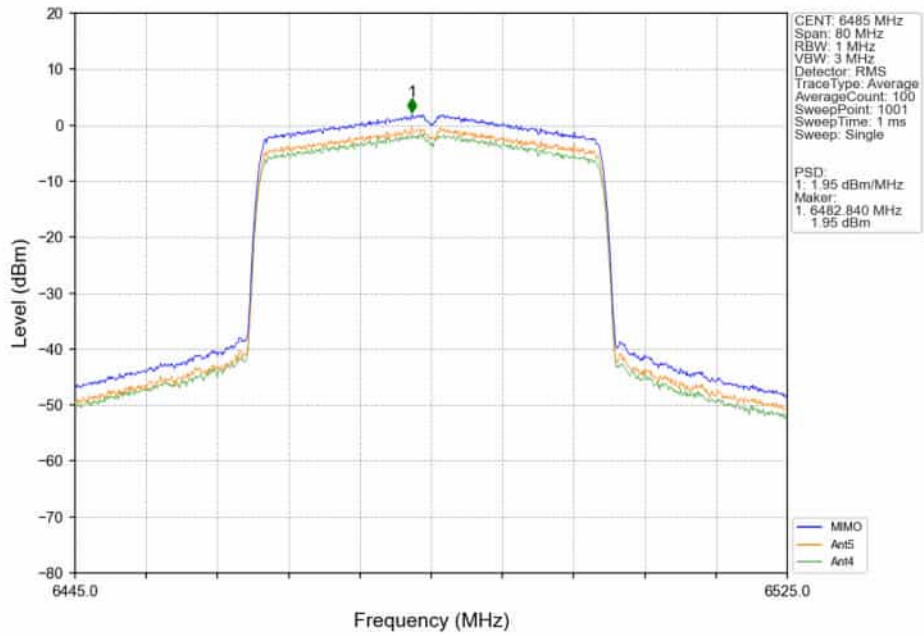

802.11ax(HEW40)_MCH_6485MHz_SU_ / _MIMO_NTNV