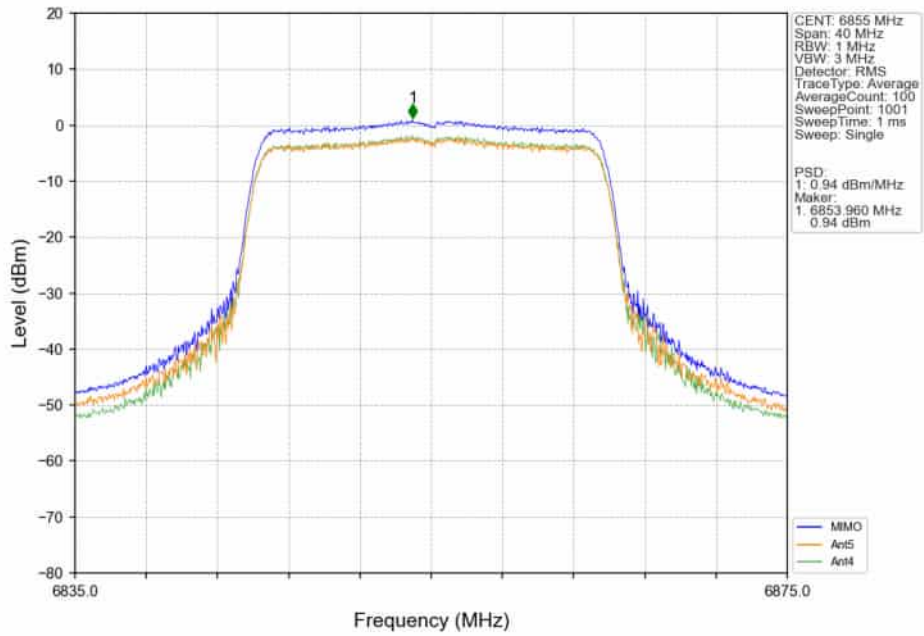

802.11ax(HEW20)_HCH_6855MHz_SU_ / _MIMO_NTNV