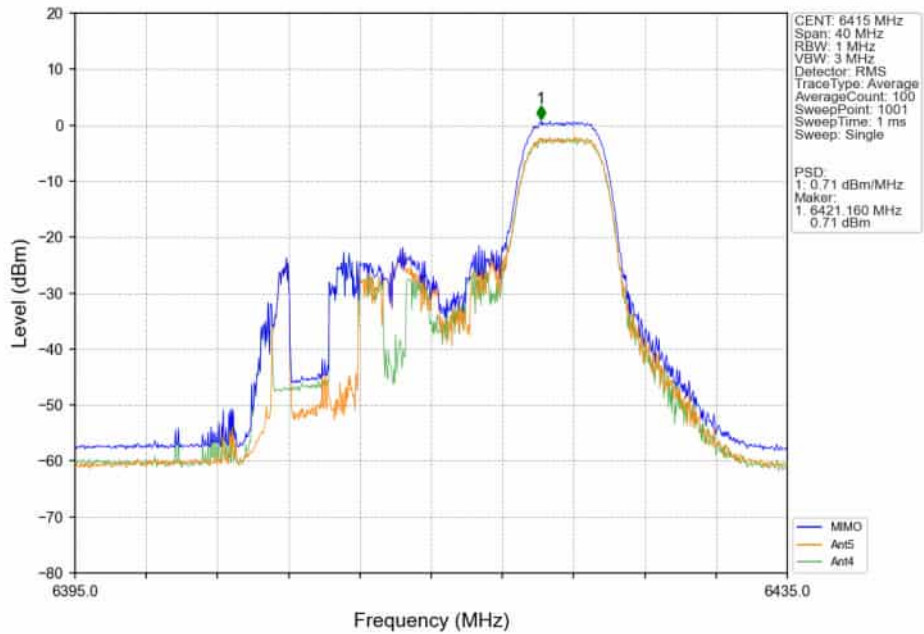

802.11ax(HEW20)_HCH_6415MHz_RU52_/_MIMO_NTNV