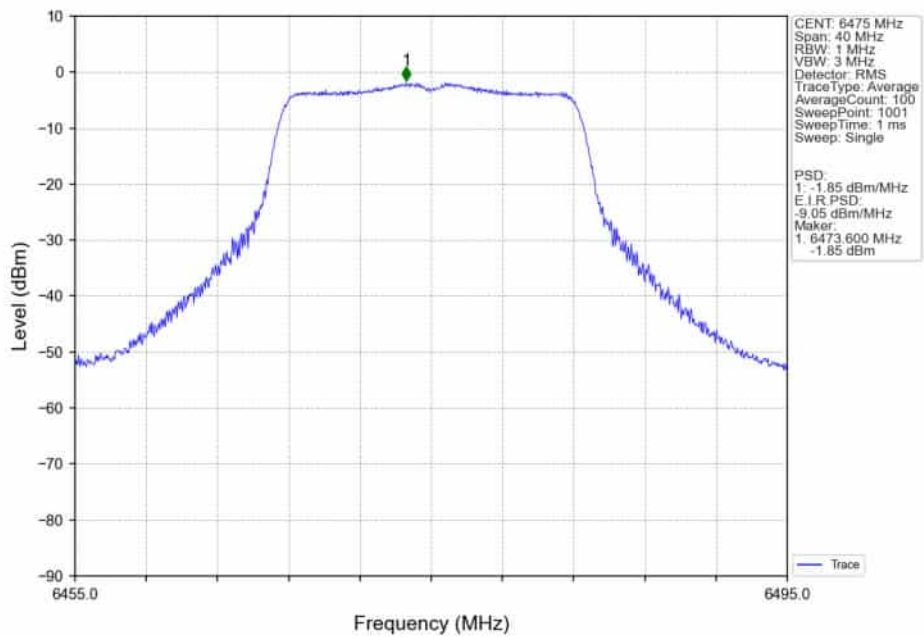

802.11a_MCH_6475MHz_Ant5_NTNV