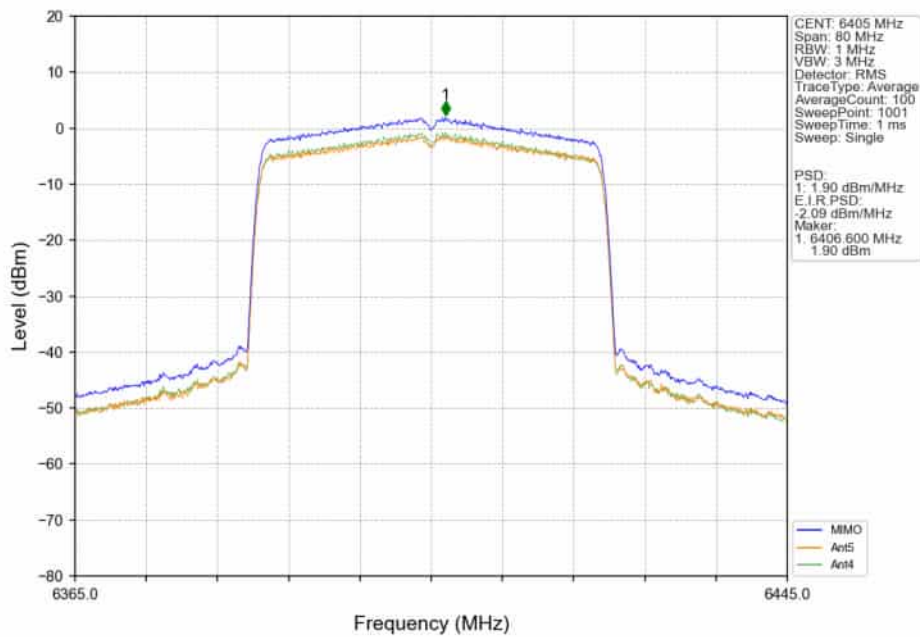

802.11ax(HEW40)_HCH_6405MHz_SU_/_MIMO_NTNV