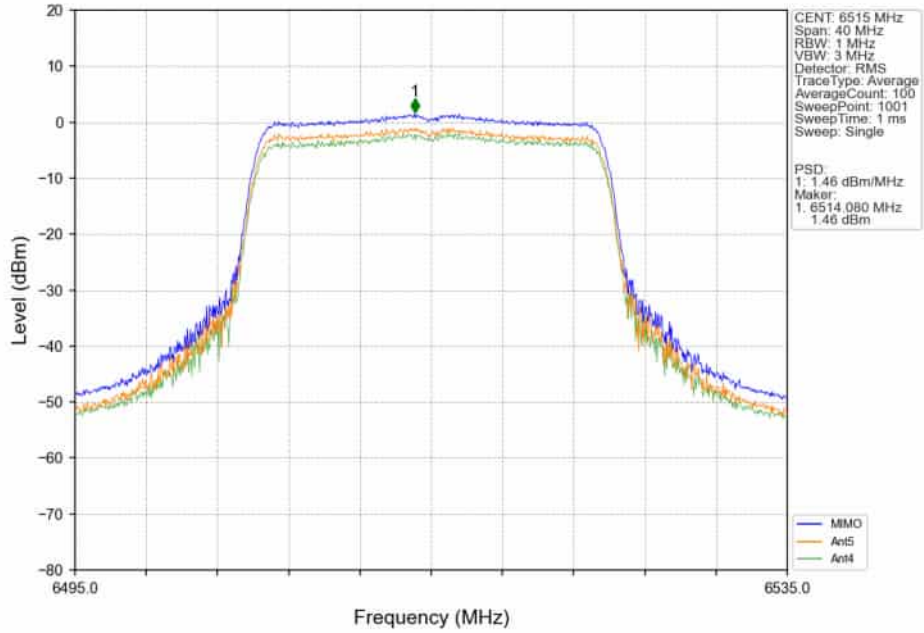

802.11ax(HEW20)_HCH_6515MHz_SU_ / _MIMO_NTNV