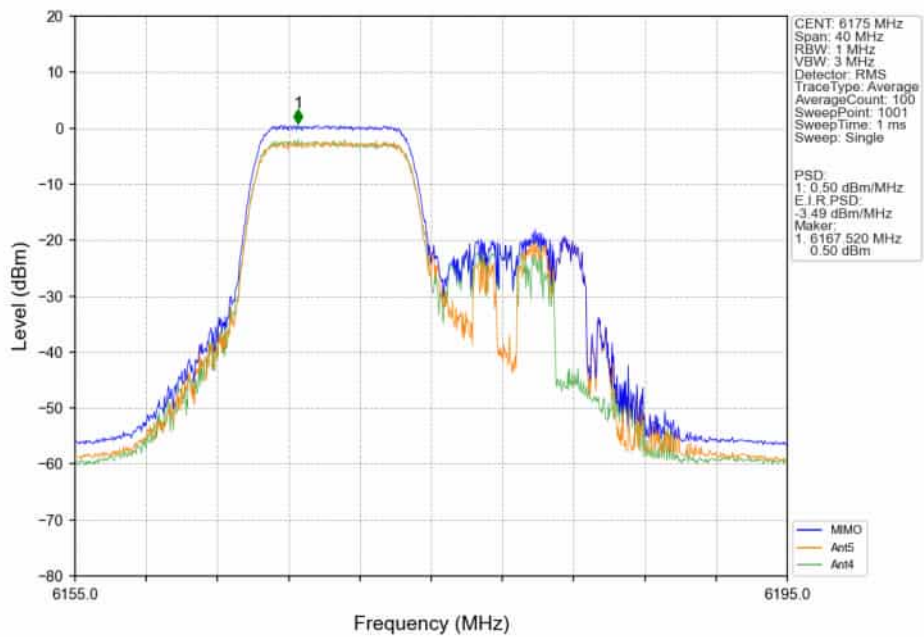

802.11ax(HEW20)_LCH_5955MHz_SU_ / _Ant5_NTNV

802.11ax(HEW20)_LCH_5955MHz_SU_ / _Ant4_NTNV

802.11ax(HEW20)_LCH_5955MHz_SU_/_MIMO_NTNV

802.11ax(HEW20)_MCH_6175MHz_RU26_/_Ant5_NTNV

802.11ax(HEW20)_MCH_6175MHz_RU26_/_Ant4_NTNV

802.11ax(HEW20)_MCH_6175MHz_RU26_/_MIMO_NTNV

802.11ax(HEW20)_MCH_6175MHz_RU52_/_Ant5_NTNV

802.11ax(HEW20)_MCH_6175MHz_RU52_/_Ant4_NTNV

802.11ax(HEW20)_MCH_6175MHz_RU52_/_MIMO_NTNV

802.11ax(HEW20)_MCH_6175MHz_RU106_/_Ant5_NTNV

802.11ax(HEW20)_MCH_6175MHz_RU106_/_Ant4_NTNV

802.11ax(HEW20)_MCH_6175MHz_RU106_/_MIMO_NTNV

802.11ax(HEW20)_MCH_6175MHz_SU_/_Ant5_NTNV

802.11ax(HEW20)_MCH_6175MHz_SU_/_Ant4_NTNV

802.11ax(HEW20)_MCH_6175MHz_SU_ / _MIMO_NTNV