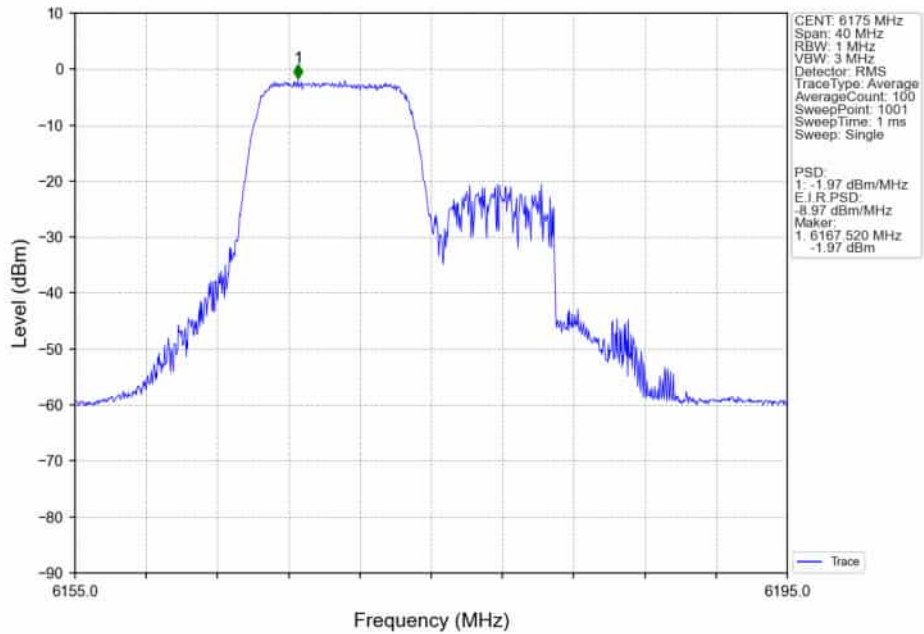

802.11ax(HEW20)_MCH_6175MHz_RU106_/_Ant4_NTNV