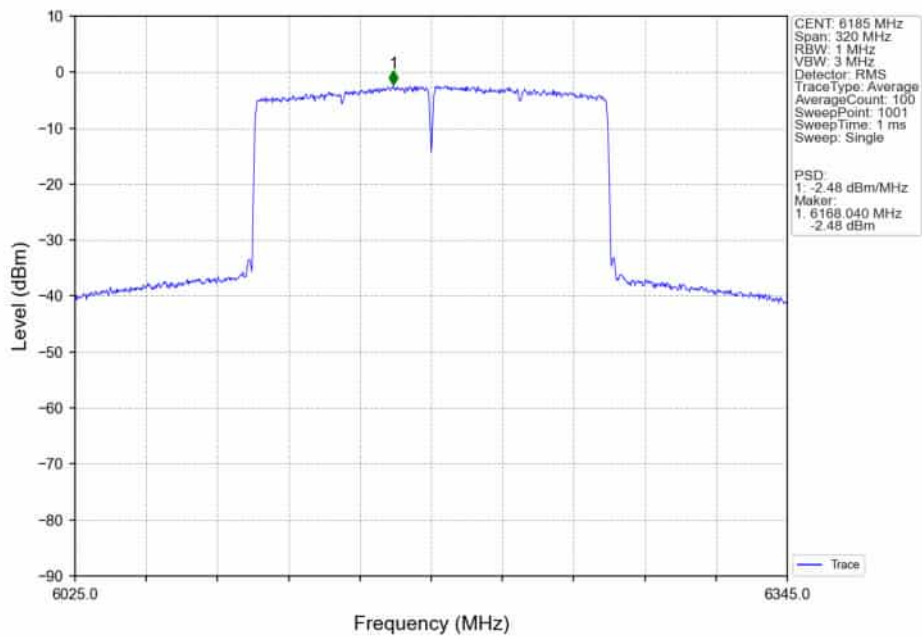

802.11ax(HEW160)_MCH_6185MHz_SU_ / _Ant4_NTNV