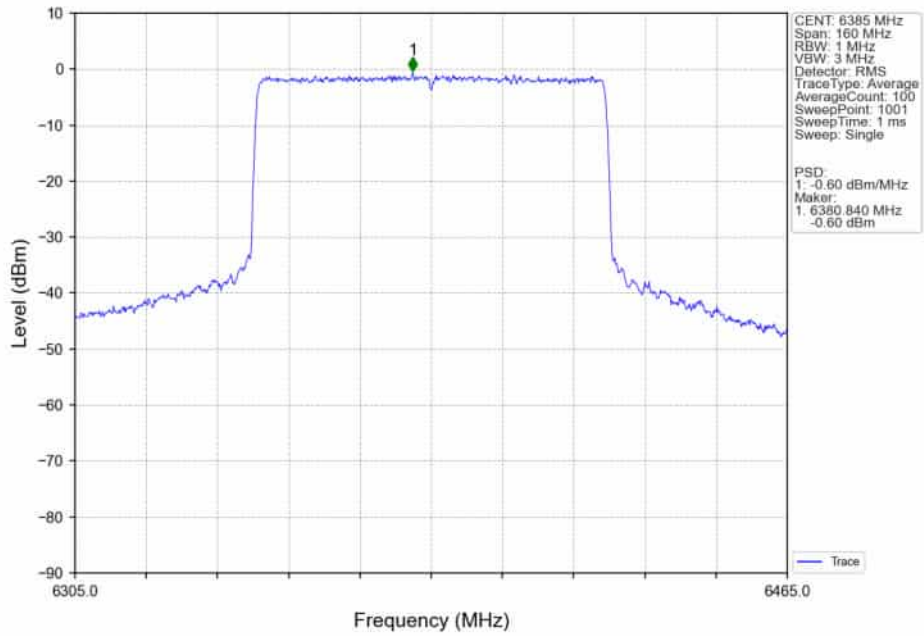

802.11ax(HEW80)_LCH_5985MHz_SU_ / _MIMO_NTNV

802.11ax(HEW80)_MCH_6145MHz_SU_ / _Ant5_NTNV

802.11ax(HEW80)_MCH_6145MHz_SU_/_Ant4_NTNV

802.11ax(HEW80)_MCH_6145MHz_SU_/_MIMO_NTNV

802.11ax(HEW80)_HCH_6385MHz_SU_/_Ant5_NTNV