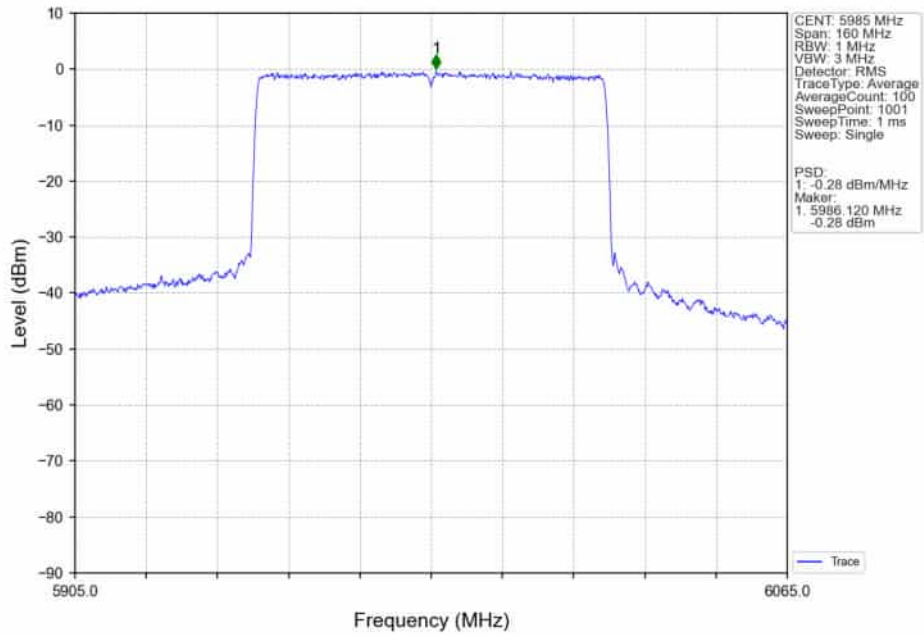

802.11ax(HEW40)_HCH_6405MHz_SU_/_Ant5_NTNV

802.11ax(HEW40)_HCH_6405MHz_SU_/_Ant4_NTNV

802.11ax(HEW40)_HCH_6405MHz_SU_/_MIMO_NTNV

802.11ax(HEW80)_LCH_5985MHz_SU_ / _Ant5_NTNV

802.11ax(HEW80)_LCH_5985MHz_SU_ / _Ant4_NTNV