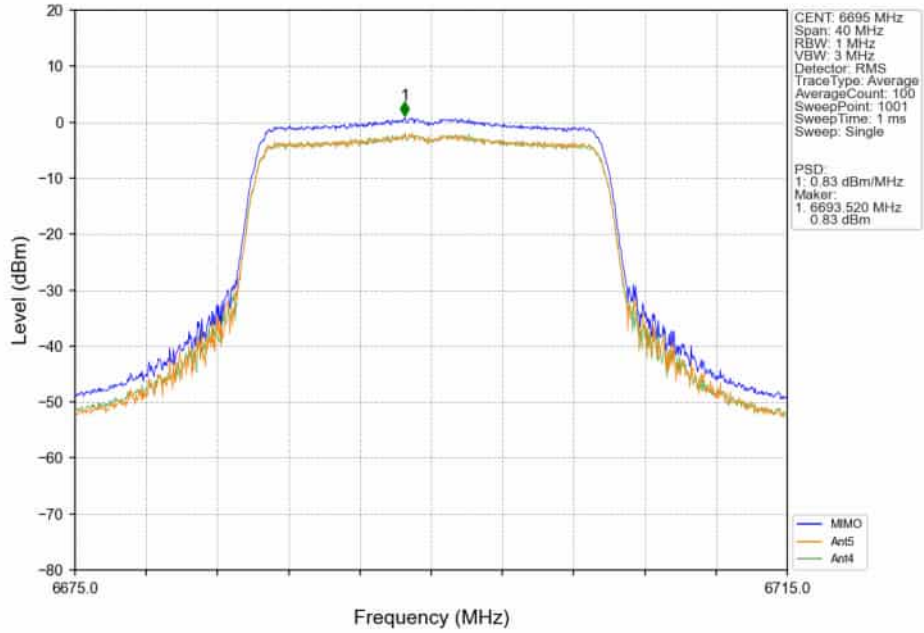

802.11ax(HEW20)_MCH_6695MHz_RU106_/_Ant4_NTNV

802.11ax(HEW20)_MCH_6695MHz_RU106_/_MIMO_NTNV

802.11ax(HEW20)_MCH_6695MHz_SU_/_Ant5_NTNV

802.11ax(HEW20)_MCH_6695MHz_SU_/_Ant4_NTNV

802.11ax(HEW20)_MCH_6695MHz_SU_/_MIMO_NTNV