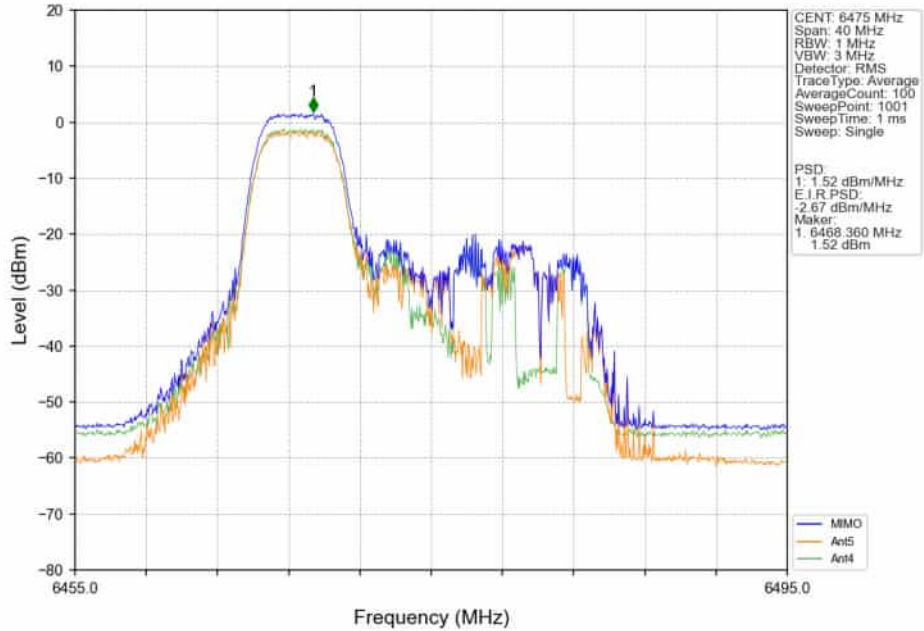

802.11ax(HEW20)_MCH_6475MHz_RU52_/_MIMO_NTNV