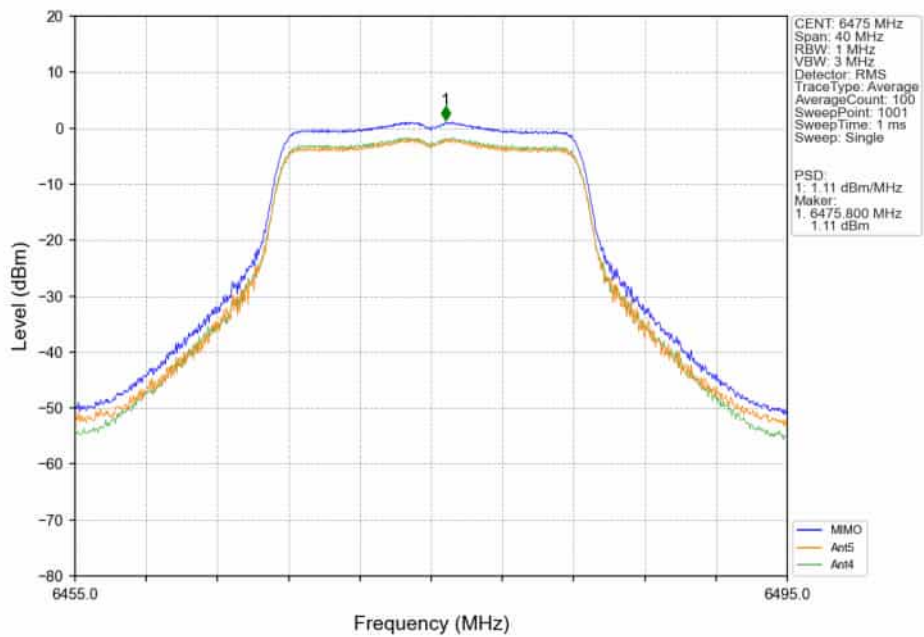

802.11a_MCH_6475MHz_MIMO_NTNV