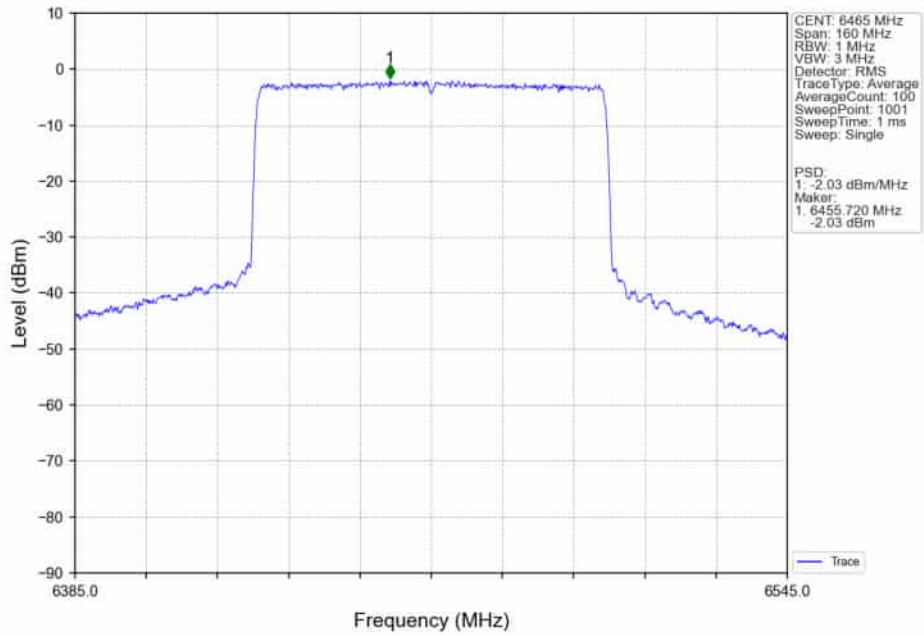

802.11ax(HEW40)_MCH_6485MHz_SU_/_Ant4_NTNV

802.11ax(HEW40)_MCH_6485MHz_SU_ / _MIMO_NTNV

802.11ax(HEW80)_LCH_6465MHz_SU_ / _Ant5_NTNV

802.11ax(HEW80)_LCH_6465MHz_SU_ / _Ant4_NTNV

802.11ax(HEW80)_LCH_6465MHz_SU_ / _MIMO_NTNV