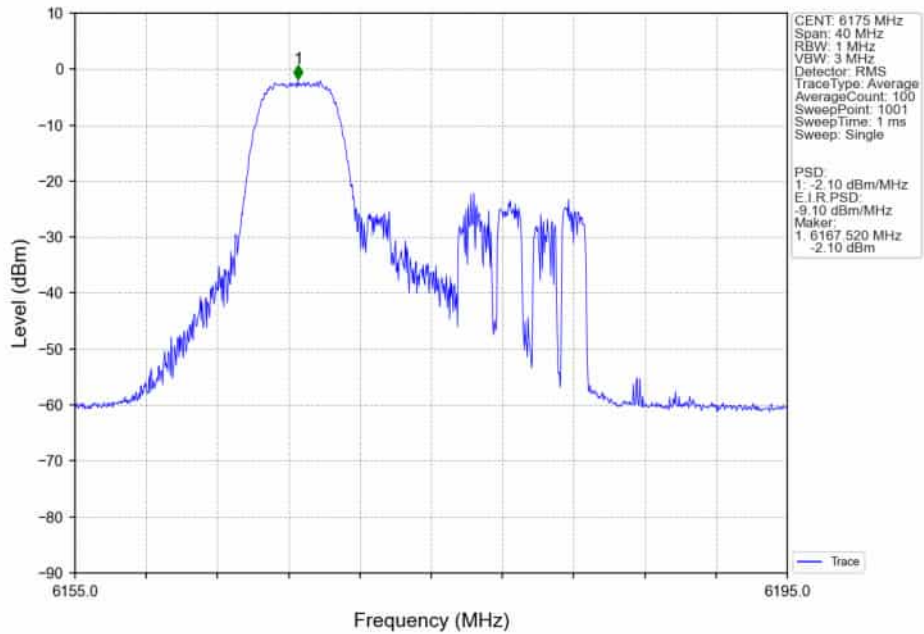

802.11ax(HEW20)_MCH_6175MHz_RU52_/_Ant5_NTNV