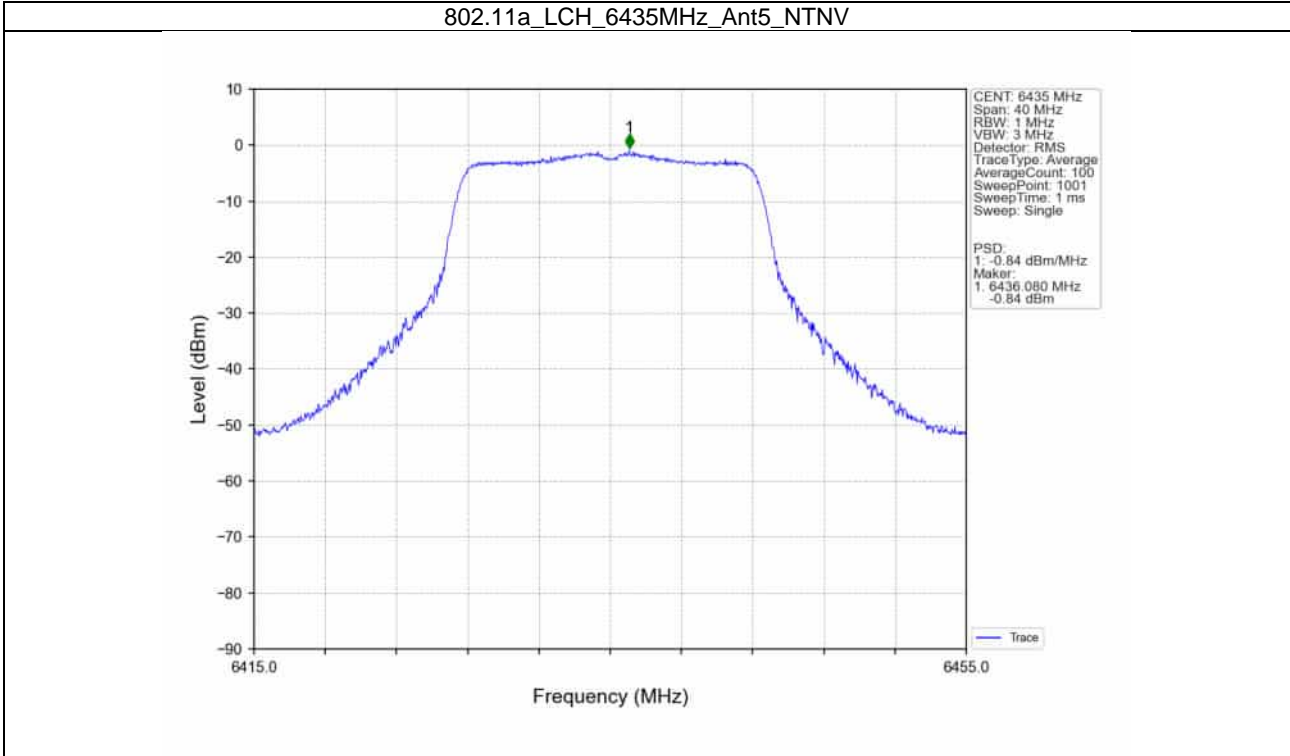

802.11ax(HEW160)_MCH_6185MHz_SU_/_MIMO_NTNV

802.11ax(HEW160)_HCH_6345MHz_SU_/_Ant5_NTNV

802.11ax(HEW160)_HCH_6345MHz_SU_ / _Ant4_NTNV

802.11ax(HEW160)_HCH_6345MHz_SU_ / _MIMO_NTNV

4.2.3 PSD

802.11a_LCH_6435MHz_MIMO_NTNV