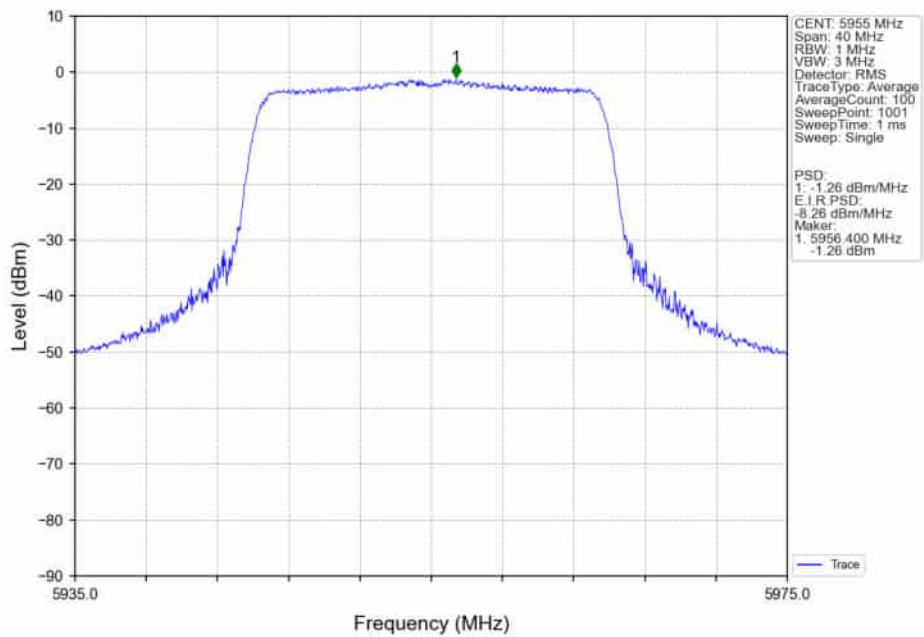

802.11ax(HEW20)_LCH_5955MHz_SU_ / _Ant4_NTNV