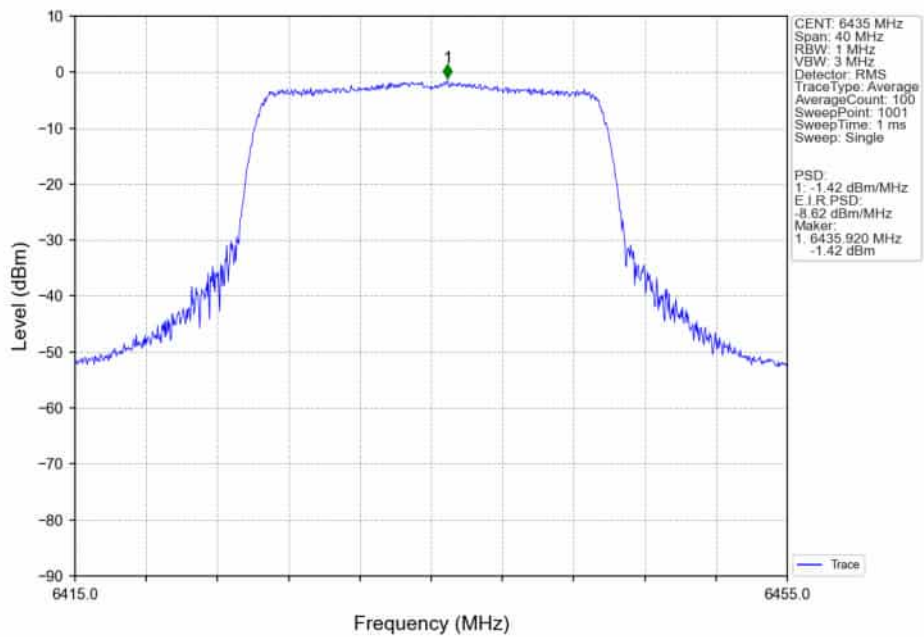

802.11ax(HEW20)_LCH_6435MHz_SU_ / _Ant4_NTNV