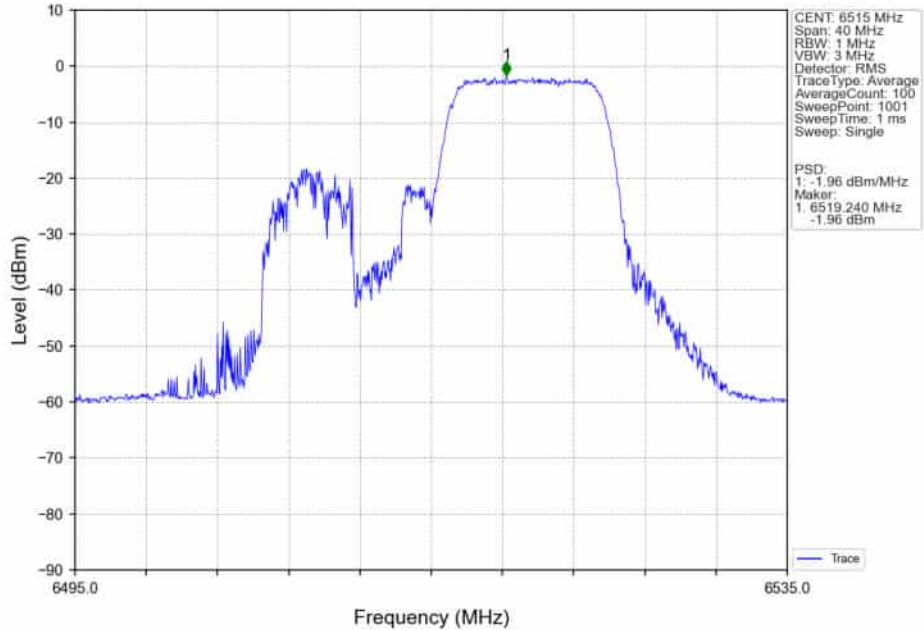

802.11ax(HEW20)_HCH_6515MHz_RU106 / _Ant4_NTNV