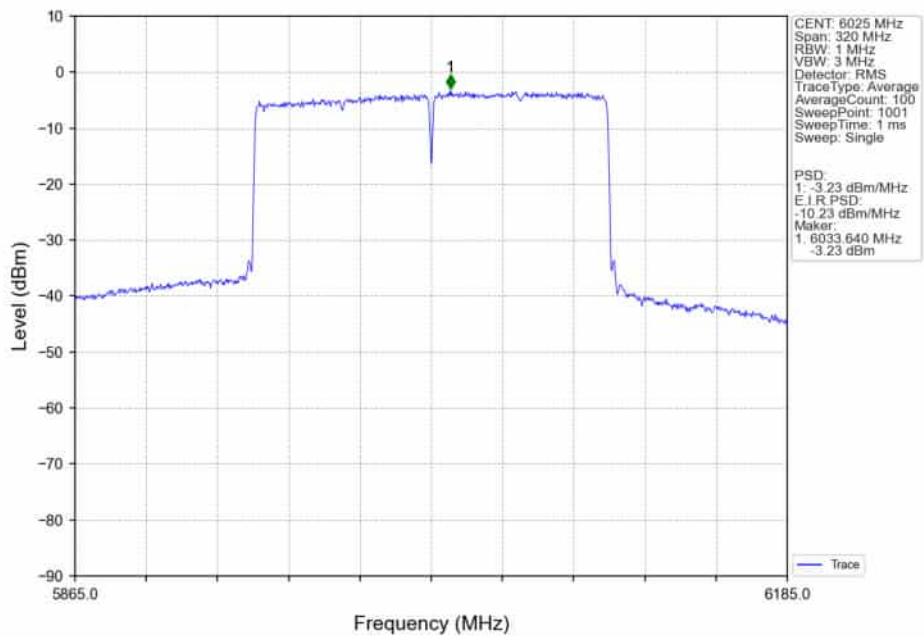

802.11ax(HEW160)_LCH_6025MHz_SU_/_Ant5_NTNV