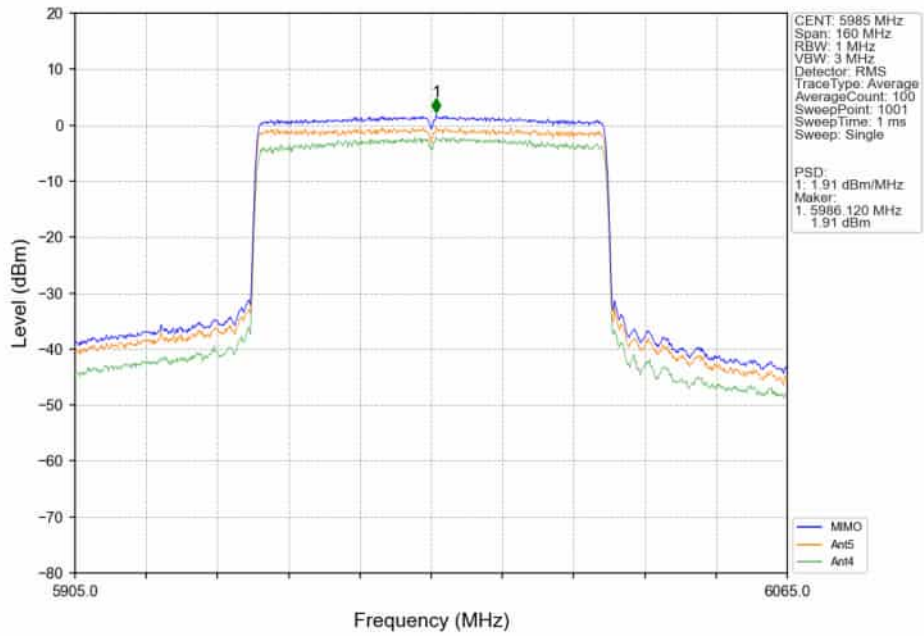

802.11ax(HEW40)_HCH_6405MHz_SU_/_Ant5_NTNV

802.11ax(HEW40)_HCH_6405MHz_SU_/_Ant4_NTNV

802.11ax(HEW40)_HCH_6405MHz_SU_/_MIMO_NTNV

802.11ax(HEW80)_LCH_5985MHz_SU_ / _Ant5_NTNV

802.11ax(HEW80)_LCH_5985MHz_SU_ / _Ant4_NTNV

802.11ax(HEW80)_LCH_5985MHz_SU_ / _MIMO_NTNV

802.11ax(HEW80)_MCH_6145MHz_SU_ / _Ant5_NTNV

802.11ax(HEW80)_MCH_6145MHz_SU_/_Ant4_NTNV

802.11ax(HEW80)_MCH_6145MHz_SU_/_MIMO_NTNV

802.11ax(HEW80)_HCH_6385MHz_SU_/_Ant5_NTNV