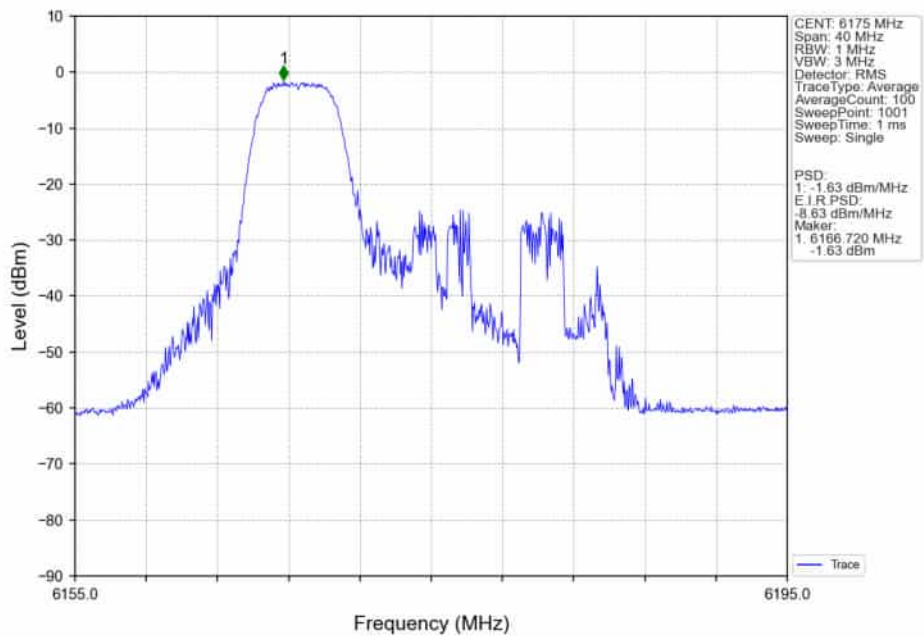

802.11ax(HEW20)_MCH_6175MHz_RU52_/_Ant4_NTNV