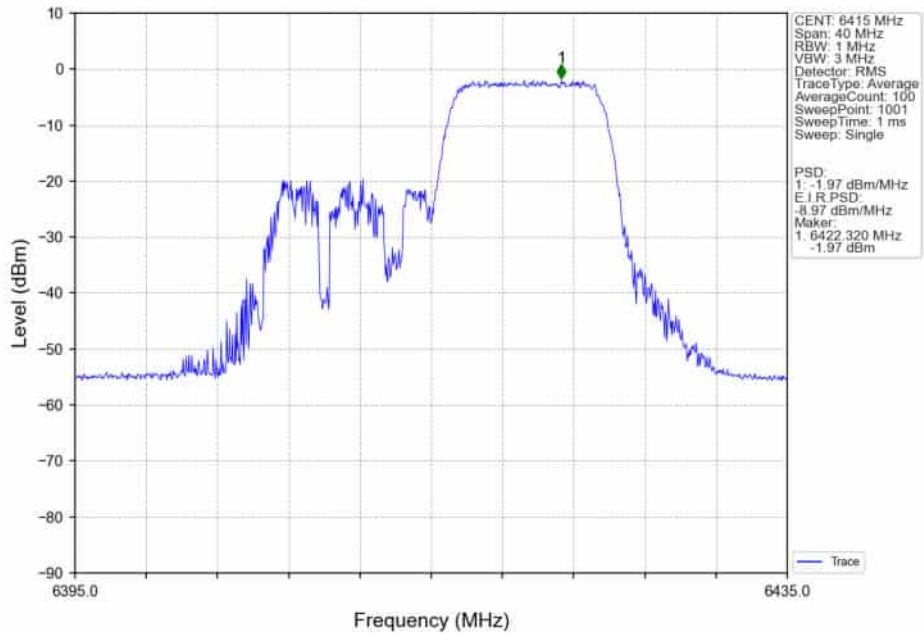

802.11ax(HEW20)_HCH_6415MHz_RU106/_Ant4_NTNV