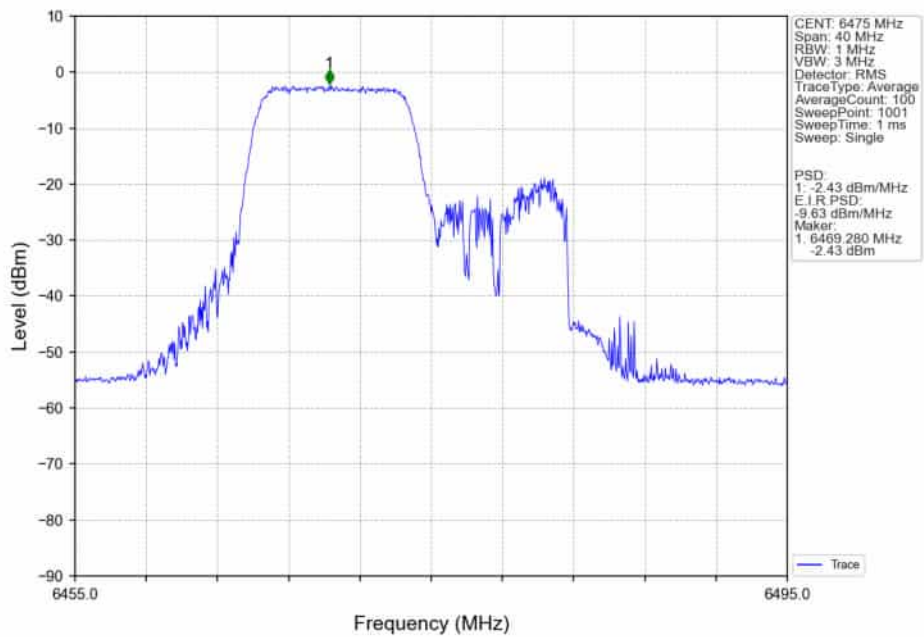

802.11ax(HEW20)_MCH_6475MHz_RU52 / _Ant5_NTNV

802.11ax(HEW20)_MCH_6475MHz_RU52 / _Ant4_NTNV

802.11ax(HEW20)_MCH_6475MHz_RU52_/_MIMO_NTNV

802.11ax(HEW20)_MCH_6475MHz_RU106_/_Ant5_NTNV

802.11ax(HEW20)_MCH_6475MHz_RU106_/_Ant4_NTNV