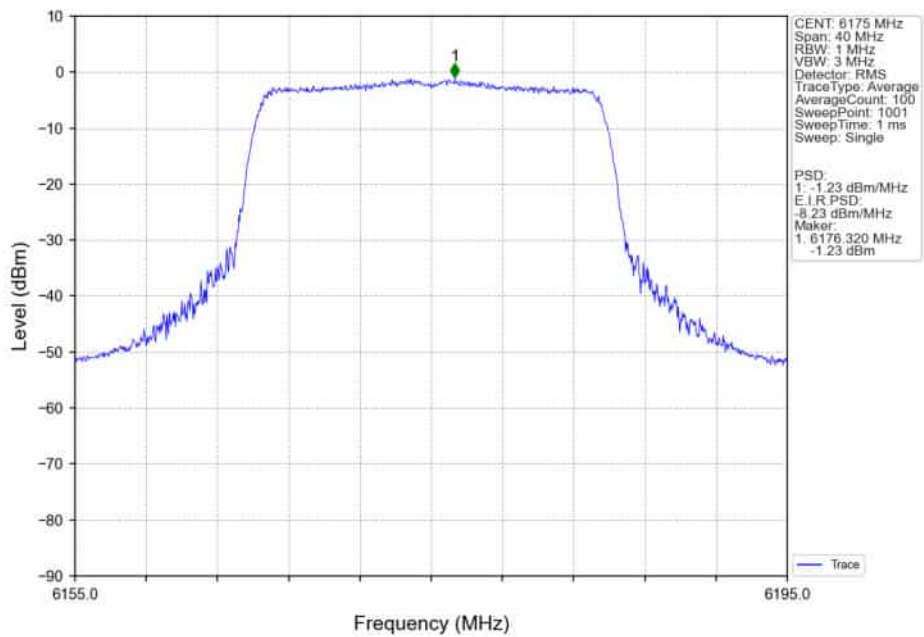

802.11ax(HEW20)_MCH_6175MHz_RU106_/_Ant4_NTNV

802.11ax(HEW20)_MCH_6175MHz_RU106_/_MIMO_NTNV

802.11ax(HEW20)_MCH_6175MHz_SU_/_Ant5_NTNV

802.11ax(HEW20)_MCH_6175MHz_SU_/_Ant4_NTNV

802.11ax(HEW20)_MCH_6175MHz_SU_ / _MIMO_NTNV