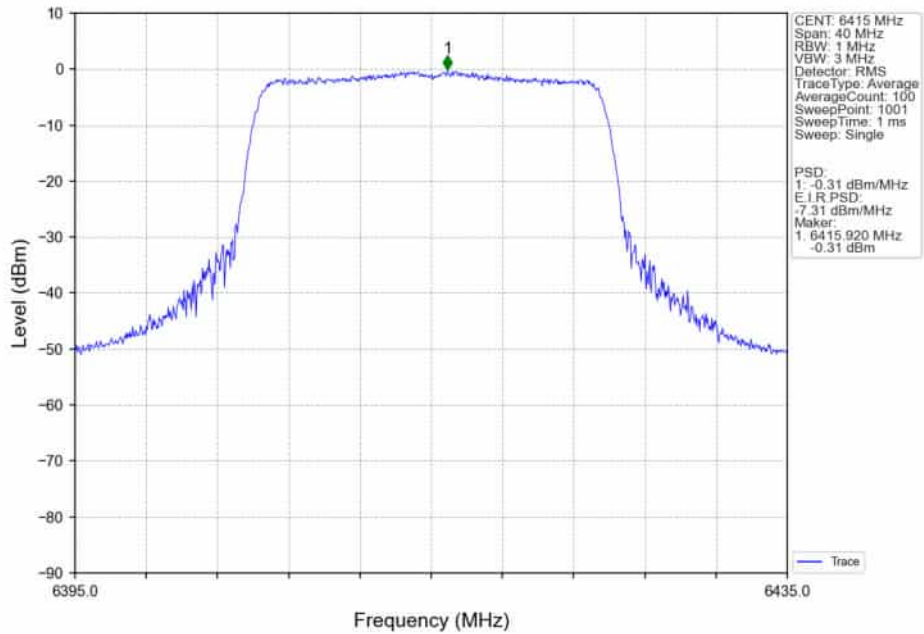

802.11ax(HEW20)_HCH_6415MHz_RU52_/_MIMO_NTNV

802.11ax(HEW20)_HCH_6415MHz_RU106_/_Ant5_NTNV

802.11ax(HEW20)_HCH_6415MHz_RU106/_Ant4_NTNV

802.11ax(HEW20)_HCH_6415MHz_RU106/_MIMO_NTNV

802.11ax(HEW20)_HCH_6415MHz_SU_/_Ant5_NTNV