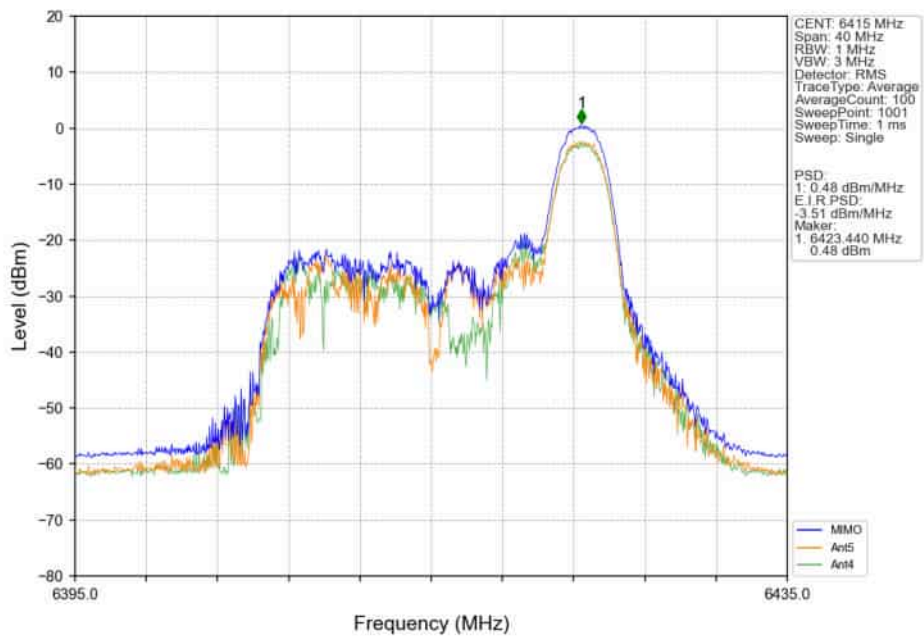

802.11ax(HEW20)_MCH_6175MHz_RU106_/_Ant4_NTNV

802.11ax(HEW20)_MCH_6175MHz_RU106_/_MIMO_NTNV

802.11ax(HEW20)_MCH_6175MHz_SU_/_Ant5_NTNV

802.11ax(HEW20)_MCH_6175MHz_SU_/_Ant4_NTNV

802.11ax(HEW20)_MCH_6175MHz_SU_ / _MIMO_NTNV

802.11ax(HEW20)_HCH_6415MHz_RU26 / _Ant5_NTNV

802.11ax(HEW20)_HCH_6415MHz_RU26_/_Ant4_NTNV

802.11ax(HEW20)_HCH_6415MHz_RU26_/_MIMO_NTNV

802.11ax(HEW20)_HCH_6415MHz_RU52 / _Ant5_NTNV

802.11ax(HEW20)_HCH_6415MHz_RU52 / _Ant4_NTNV