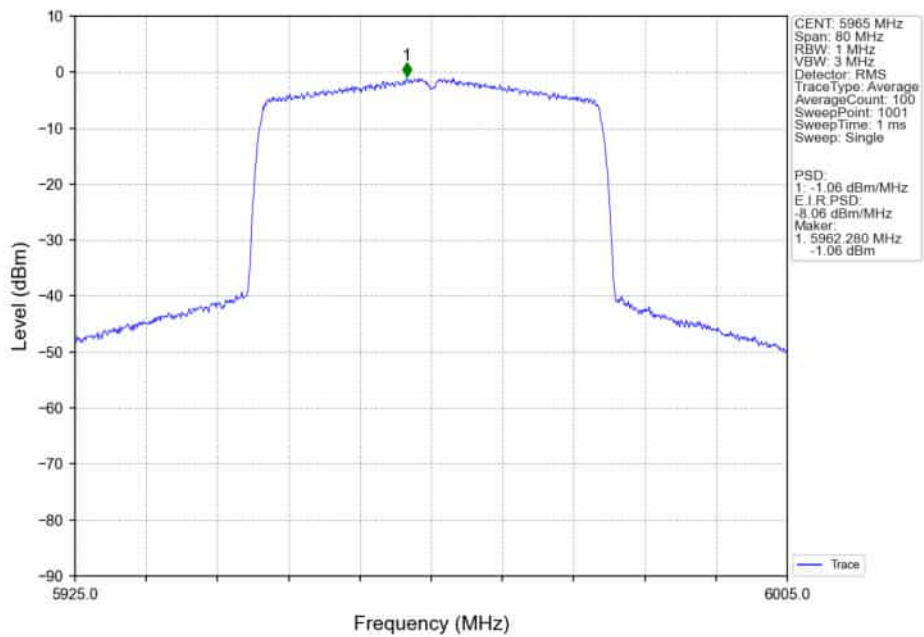

802.11ax(HEW40)_LCH_5965MHz_SU_ / _Ant5_NTNV