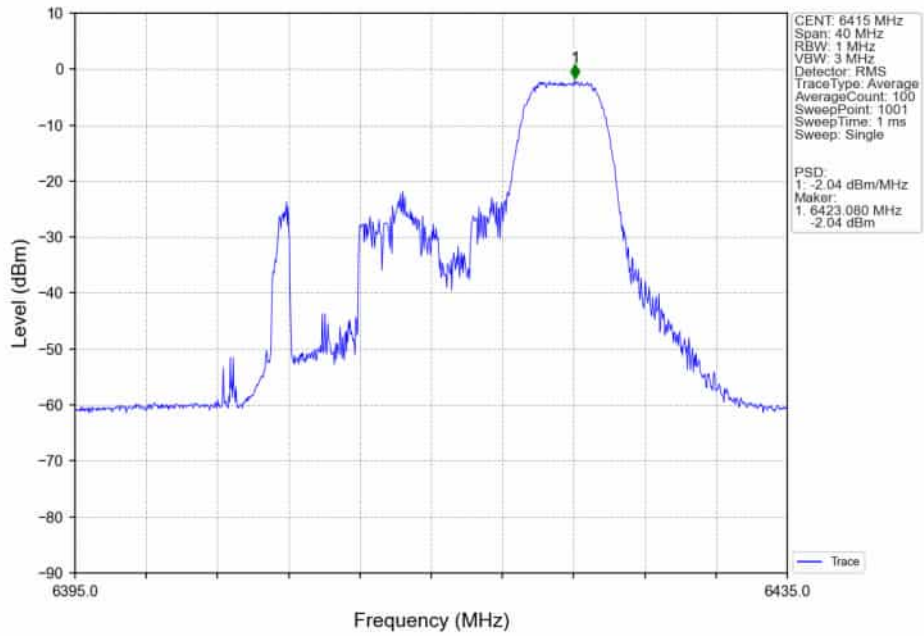

802.11ax(HEW20)_HCH_6415MHz_RU52 / _Ant5_NTNV