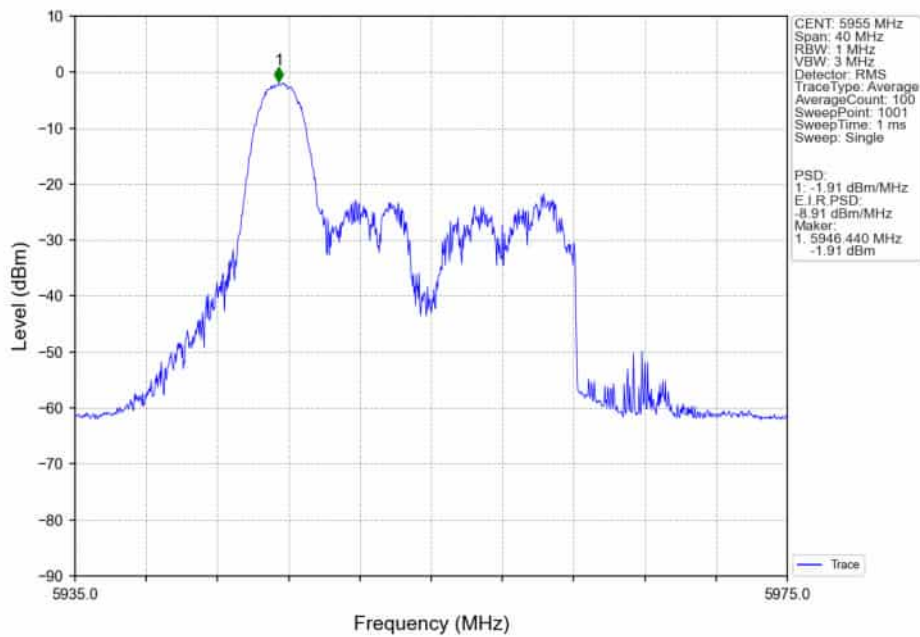

802.11ax(HEW20)_LCH_5955MHz_RU26 / _Ant5_NTNV