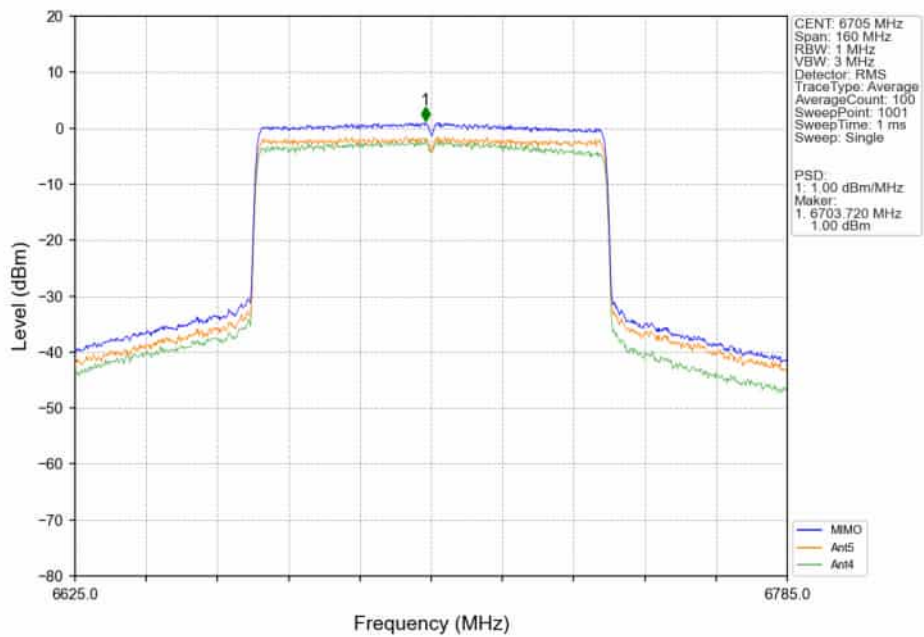

802.11ax(HEW80)_MCH_6705MHz_SU_/_MIMO_NTNV