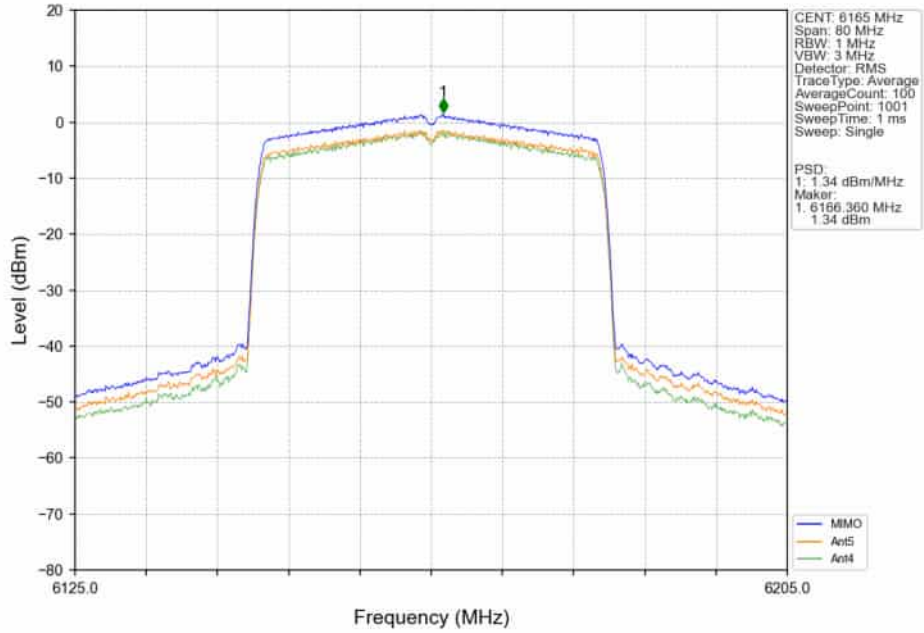

802.11ax(HEW40)_LCH_5965MHz_SU_/_Ant4_NTNV

802.11ax(HEW40)_LCH_5965MHz_SU_/_MIMO_NTNV

802.11ax(HEW40)_MCH_6165MHz_SU_/_Ant5_NTNV

802.11ax(HEW40)_MCH_6165MHz_SU_/_Ant4_NTNV

802.11ax(HEW40)_MCH_6165MHz_SU_/_MIMO_NTNV