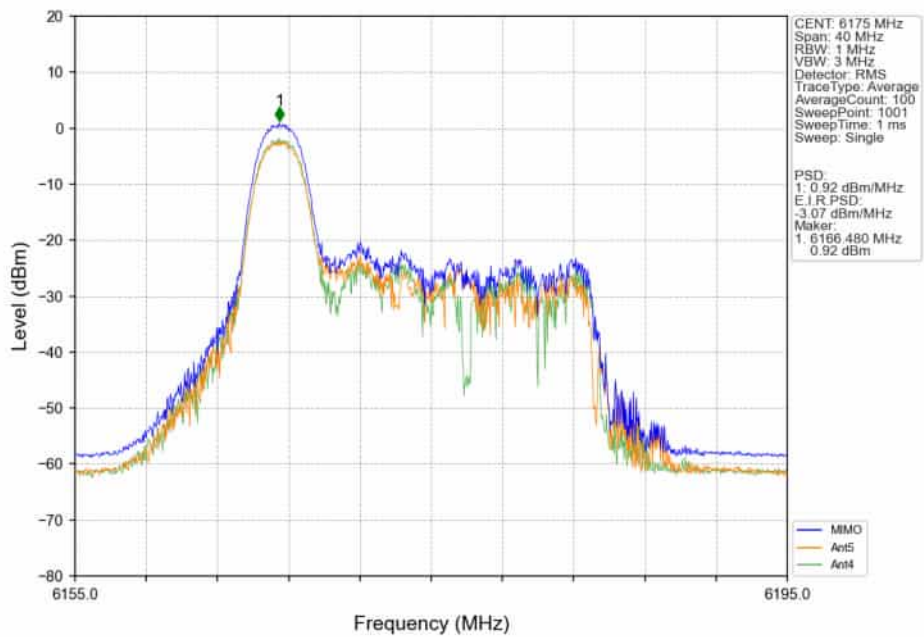

802.11ax(HEW20)_MCH_6175MHz_RU26_/_MIMO_NTNV