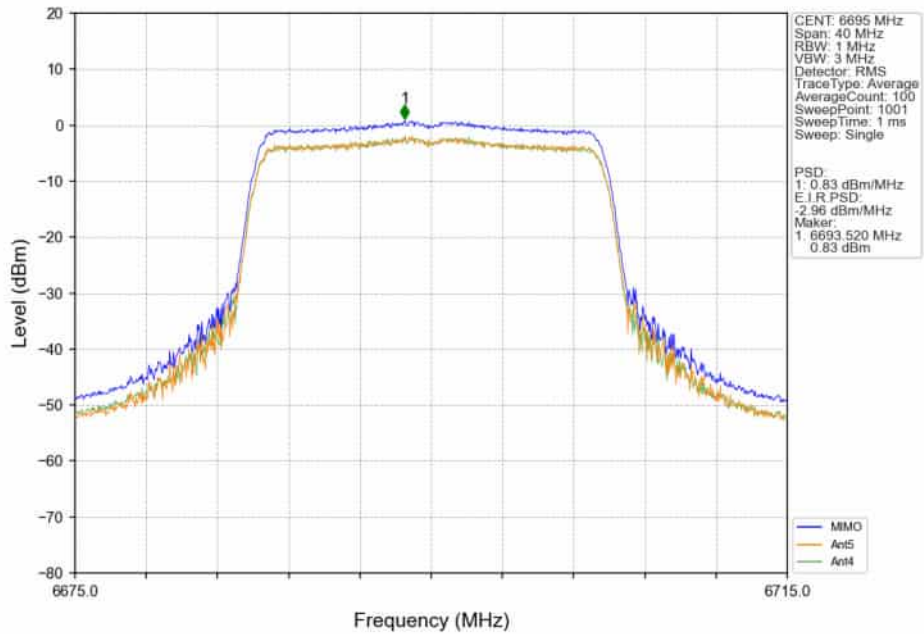

802.11ax(HEW20)_MCH_6695MHz_SU_ / _MIMO_NTNV