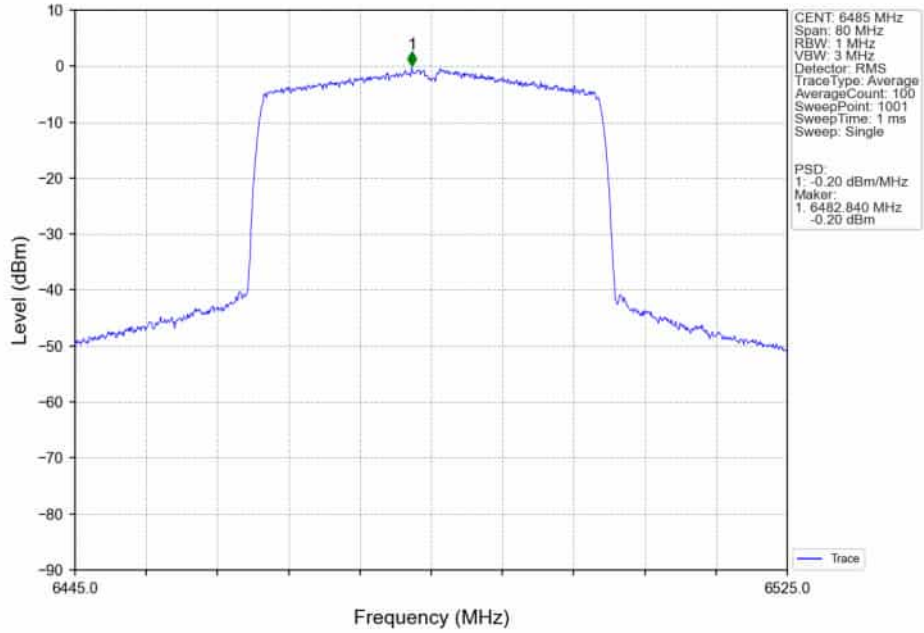

802.11ax(HEW20)_HCH_6515MHz_SU_ / _MIMO_NTNV

802.11ax(HEW40)_LCH_6445MHz_SU_ / _Ant5_NTNV

802.11ax(HEW40)_LCH_6445MHz_SU_/_Ant4_NTNV

802.11ax(HEW40)_LCH_6445MHz_SU_/_MIMO_NTNV

802.11ax(HEW40)_MCH_6485MHz_SU_/_Ant5_NTNV