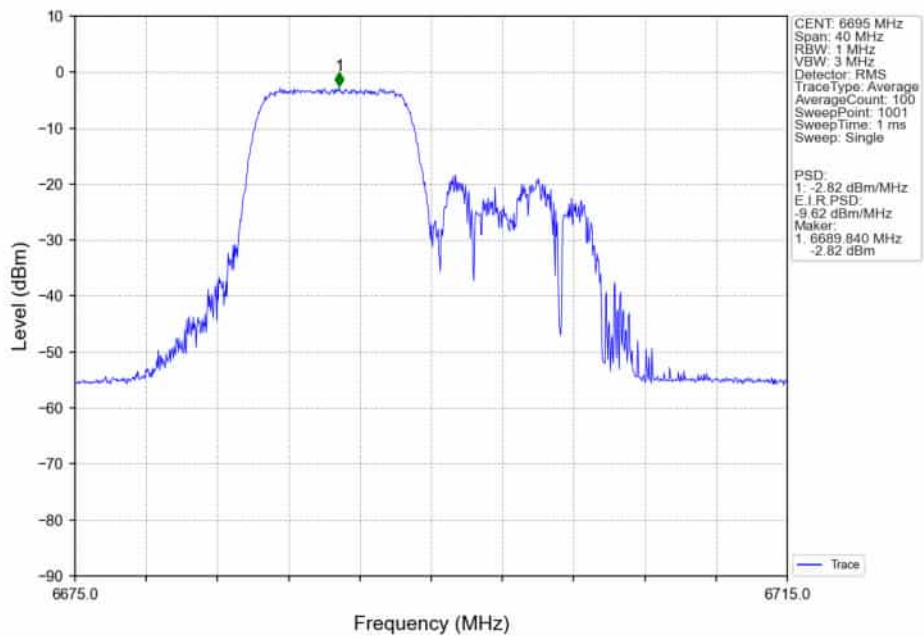

802.11ax(HEW20)_MCH_6695MHz_RU106_/_Ant5_NTNV