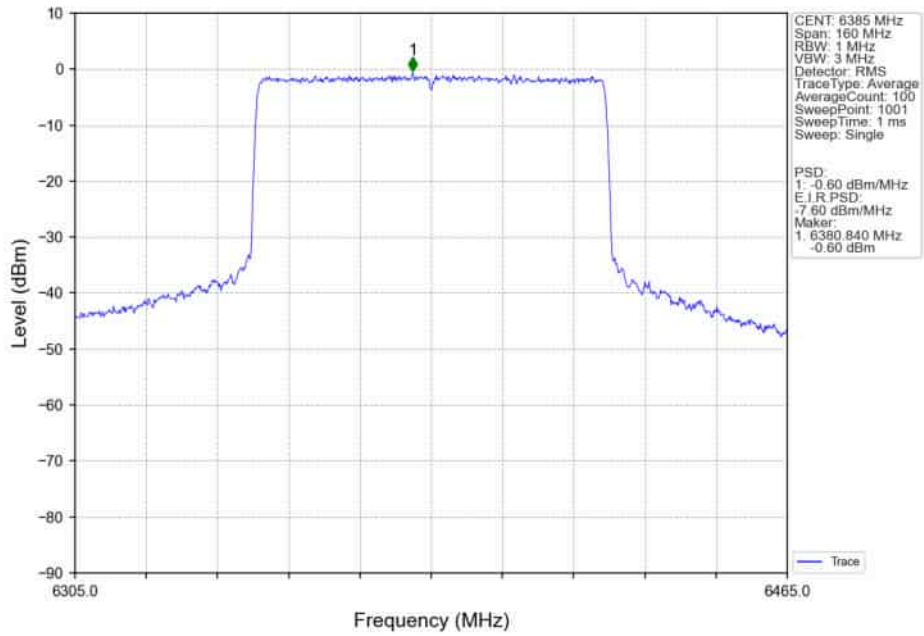

802.11ax(HEW80)_HCH_6385MHz_SU_/_Ant5_NTNV