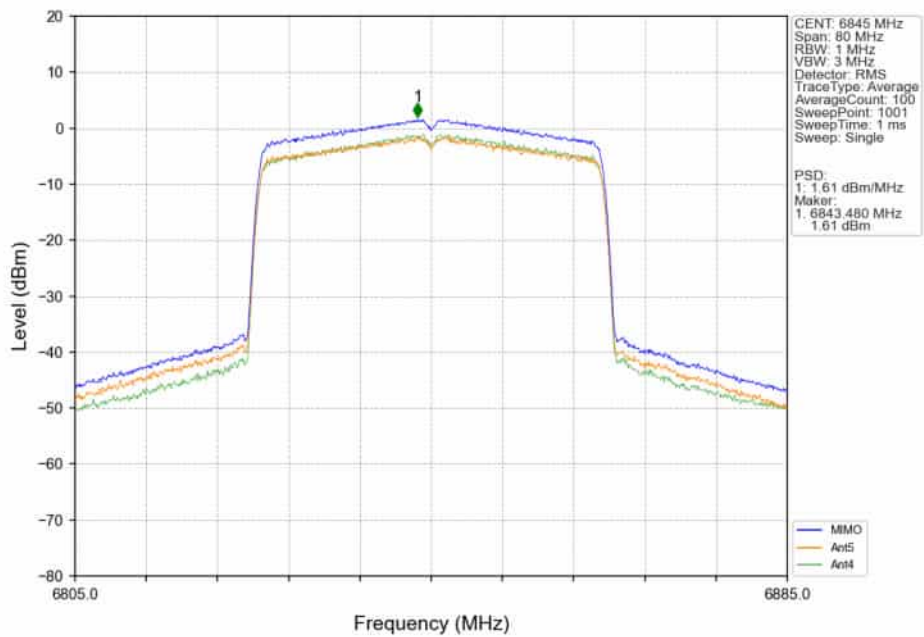

802.11ax(HEW40)_HCH_6845MHz_SU_/_MIMO_NTNV