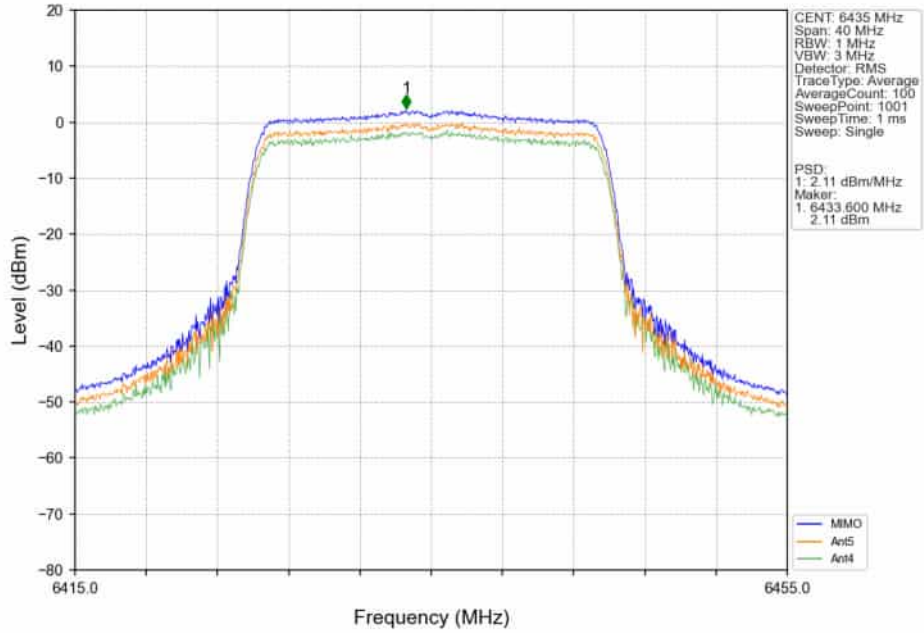

802.11ax(HEW20)_LCH_6435MHz_RU106_/_Ant4_NTNV

802.11ax(HEW20)_LCH_6435MHz_RU106_/_MIMO_NTNV

802.11ax(HEW20)_LCH_6435MHz_SU_ / _Ant5_NTNV

802.11ax(HEW20)_LCH_6435MHz_SU_ / _Ant4_NTNV

802.11ax(HEW20)_LCH_6435MHz_SU_/_MIMO_NTNV