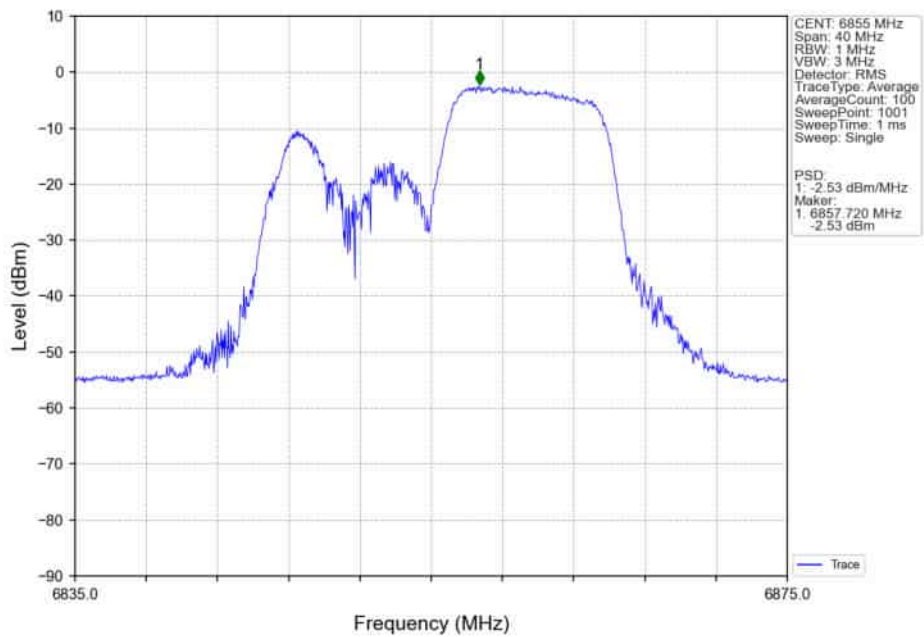

802.11ax(HEW20)_HCH_6855MHz_RU106_/_Ant5_NTNV