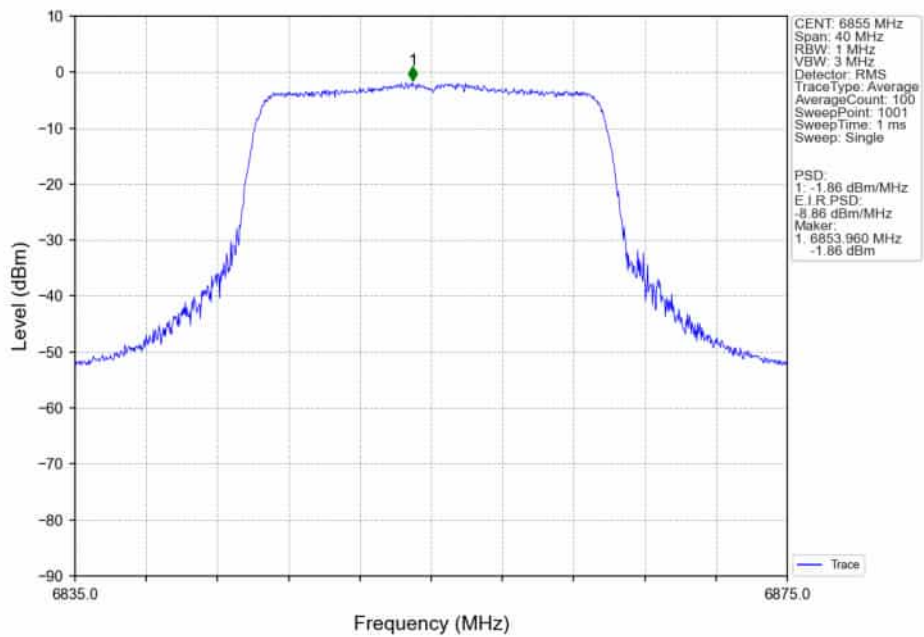

802.11ax(HEW20)_HCH_6855MHz_SU_/_Ant4_NTNV