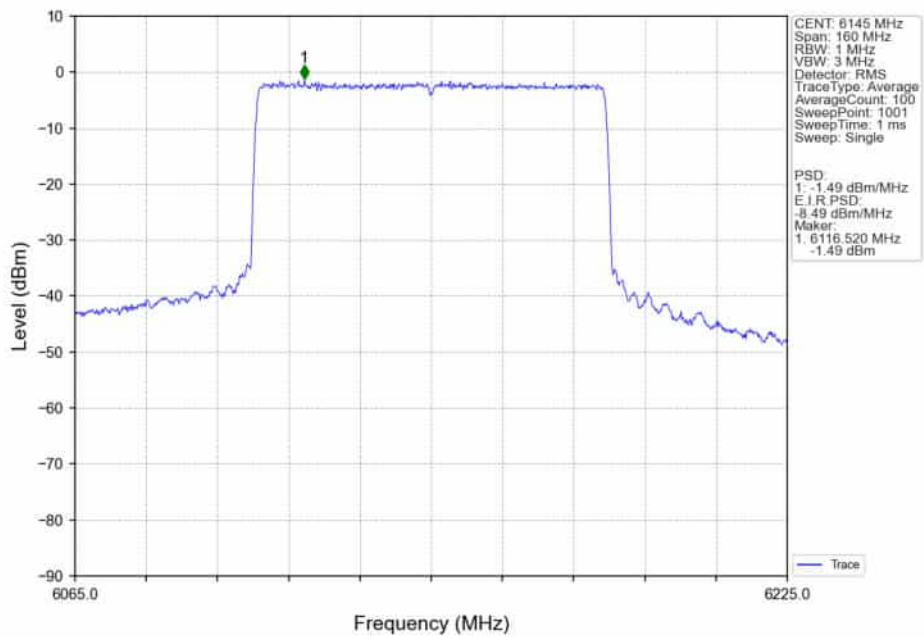

802.11ax(HEW40)_HCH_6405MHz_SU_/_MIMO_NTNV

802.11ax(HEW80)_LCH_5985MHz_SU_ / _Ant5_NTNV

802.11ax(HEW80)_LCH_5985MHz_SU_ / _Ant4_NTNV

802.11ax(HEW80)_LCH_5985MHz_SU_ / _MIMO_NTNV

802.11ax(HEW80)_MCH_6145MHz_SU_ / _Ant5_NTNV