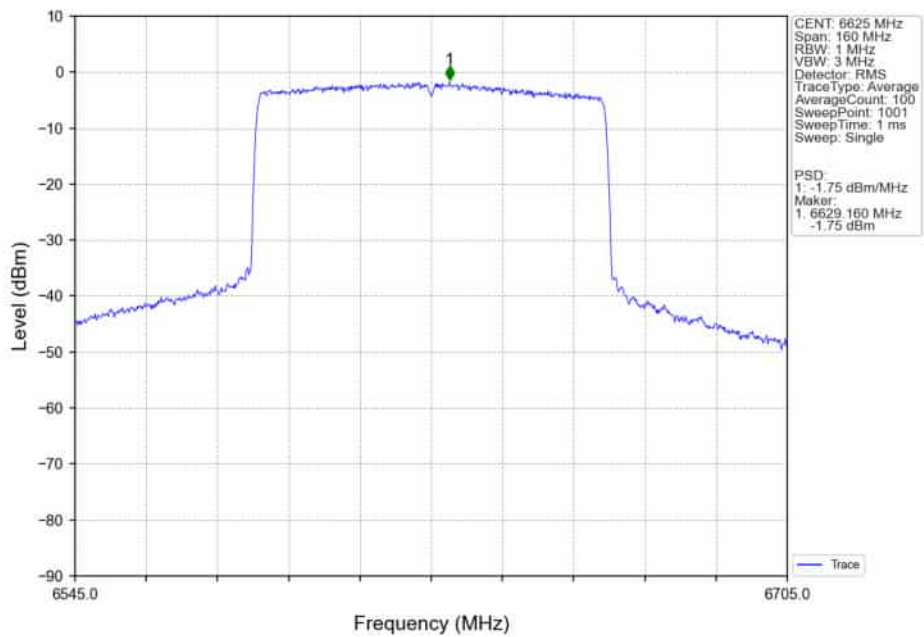

802.11ax(HEW80)_LCH_6625MHz_SU_ / _Ant4_NTNV