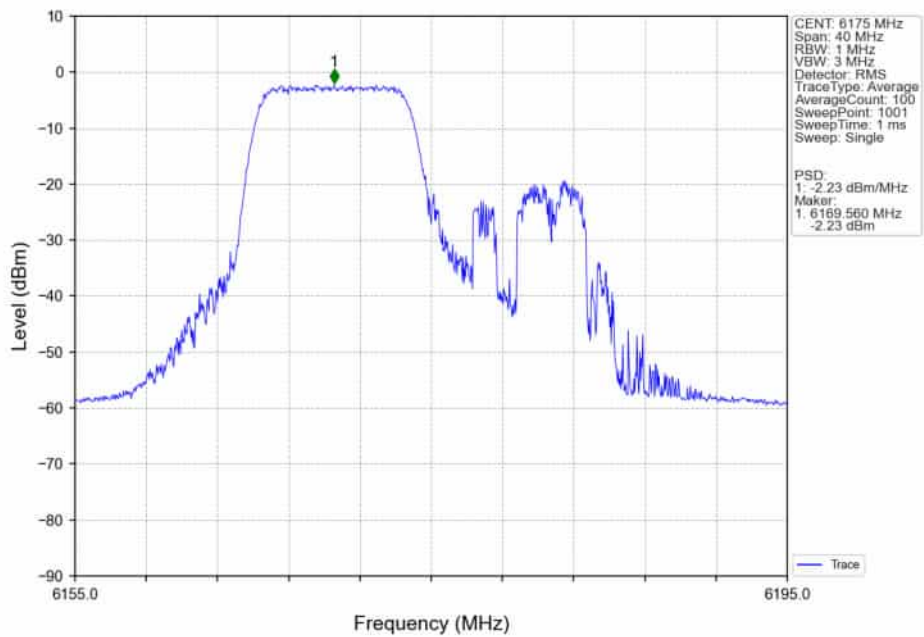

802.11ax(HEW20)_MCH_6175MHz_RU52_/_MIMO_NTNV

802.11ax(HEW20)_MCH_6175MHz_RU106_/_Ant5_NTNV

802.11ax(HEW20)_MCH_6175MHz_RU106_/_Ant4_NTNV

802.11ax(HEW20)_MCH_6175MHz_RU106_/_MIMO_NTNV

802.11ax(HEW20)_MCH_6175MHz_SU_/_Ant5_NTNV