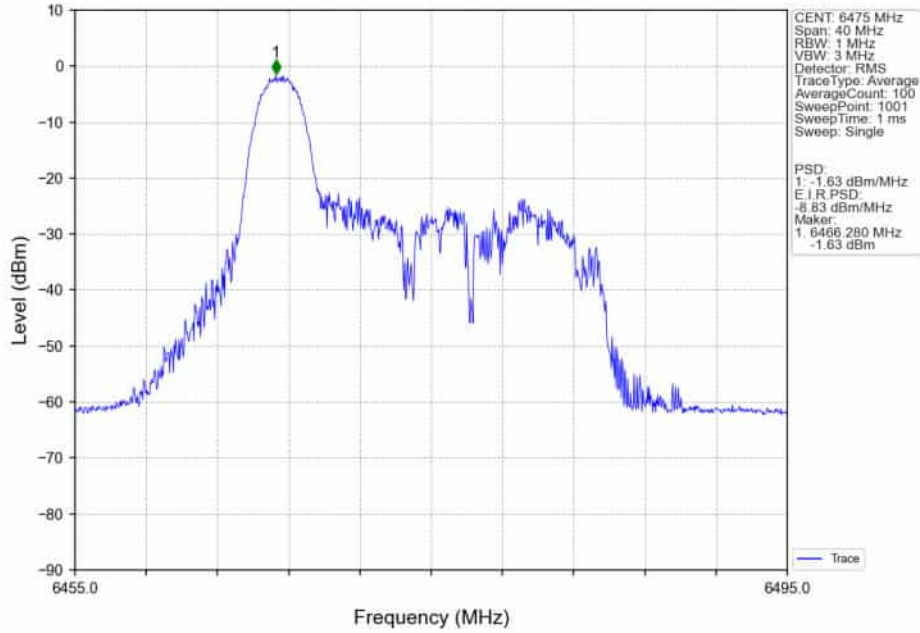

802.11ax(HEW20)_LCH_6435MHz_SU_ / _Ant4_NTNV

802.11ax(HEW20)_LCH_6435MHz_SU_/_MIMO_NTNV

802.11ax(HEW20)_MCH_6475MHz_RU26_/_Ant5_NTNV

802.11ax(HEW20)_MCH_6475MHz_RU26_/_Ant4_NTNV

802.11ax(HEW20)_MCH_6475MHz_RU26_/_MIMO_NTNV