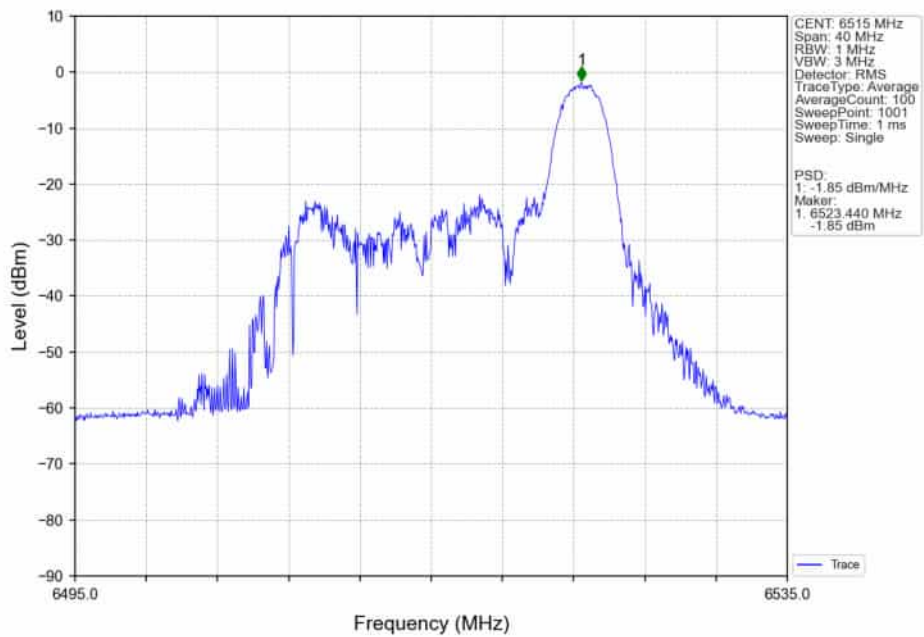

802.11ax(HEW20)_HCH_6515MHz_RU26_/_Ant5_NTNV