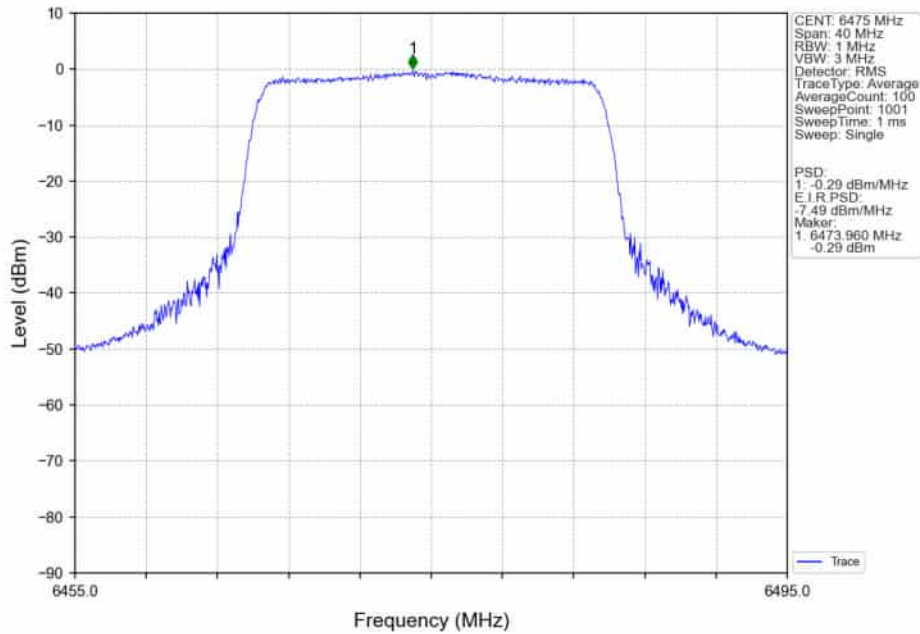

802.11ax(HEW20)_MCH_6475MHz_SU_/_Ant5_NTNV