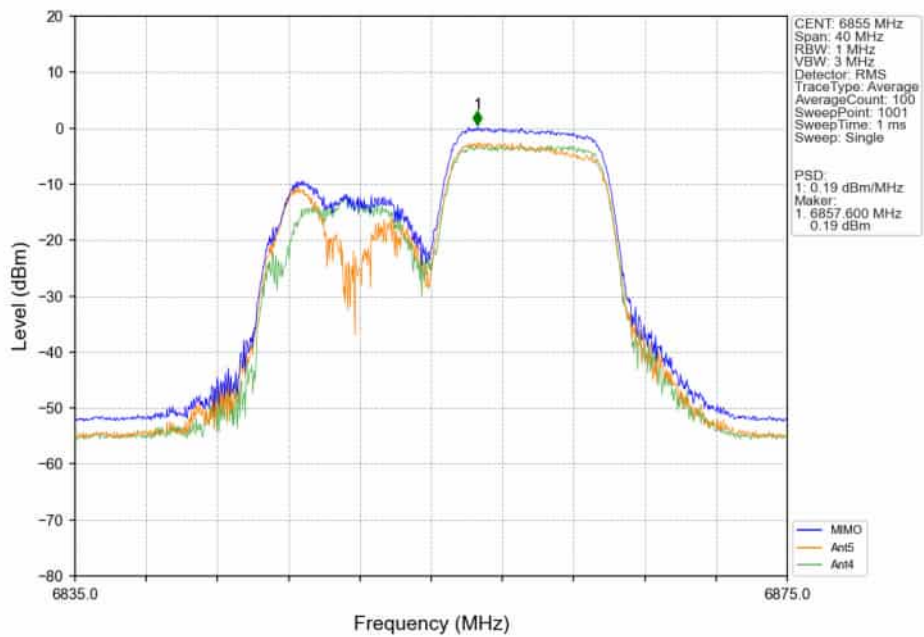

802.11ax(HEW20)_HCH_6855MHz_RU52_/_MIMO_NTNV

802.11ax(HEW20)_HCH_6855MHz_RU106_/_Ant5_NTNV

802.11ax(HEW20)_HCH_6855MHz_RU106 / _Ant4_NTNV

802.11ax(HEW20)_HCH_6855MHz_RU106 / _MIMO_NTNV

802.11ax(HEW20)_HCH_6855MHz_SU_/_Ant5_NTNV