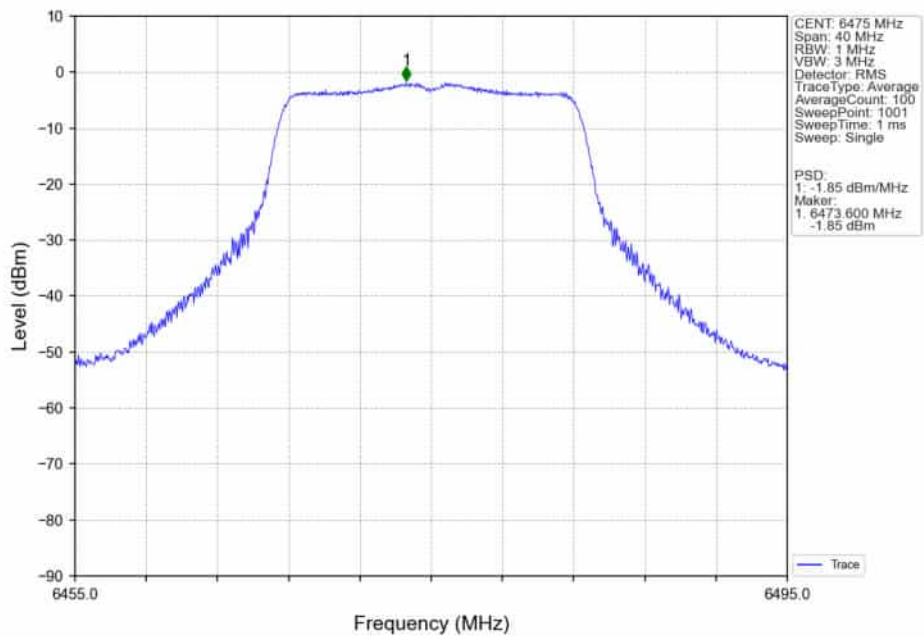

802.11a_MCH_6475MHz_Ant5_NTNV