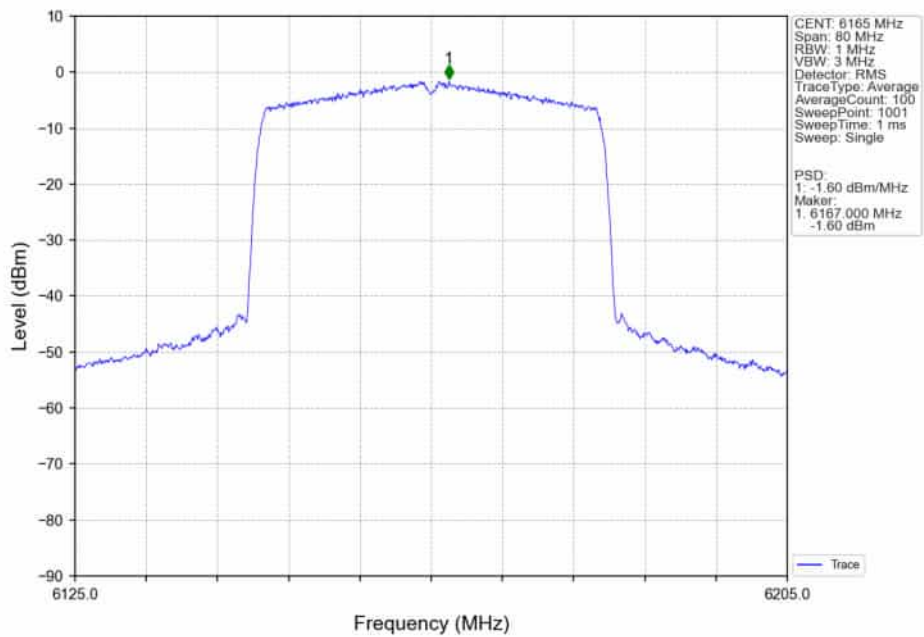

802.11ax(HEW40)_LCH_5965MHz_SU_/_Ant4_NTNV

802.11ax(HEW40)_LCH_5965MHz_SU_/_MIMO_NTNV

802.11ax(HEW40)_MCH_6165MHz_SU_/_Ant5_NTNV

802.11ax(HEW40)_MCH_6165MHz_SU_/_Ant4_NTNV

802.11ax(HEW40)_MCH_6165MHz_SU_/_MIMO_NTNV