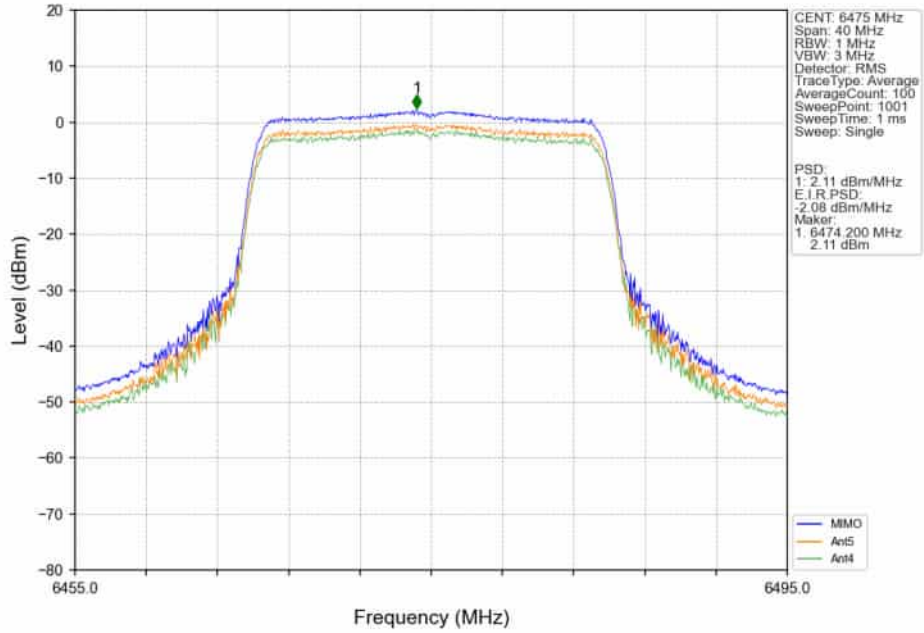

802.11ax(HEW20)_MCH_6475MHz_RU106_/_MIMO_NTNV

802.11ax(HEW20)_MCH_6475MHz_SU_/_Ant5_NTNV

802.11ax(HEW20)_MCH_6475MHz_SU_/_Ant4_NTNV

802.11ax(HEW20)_MCH_6475MHz_SU_/_MIMO_NTNV

802.11ax(HEW20)_HCH_6515MHz_RU26_/_Ant5_NTNV