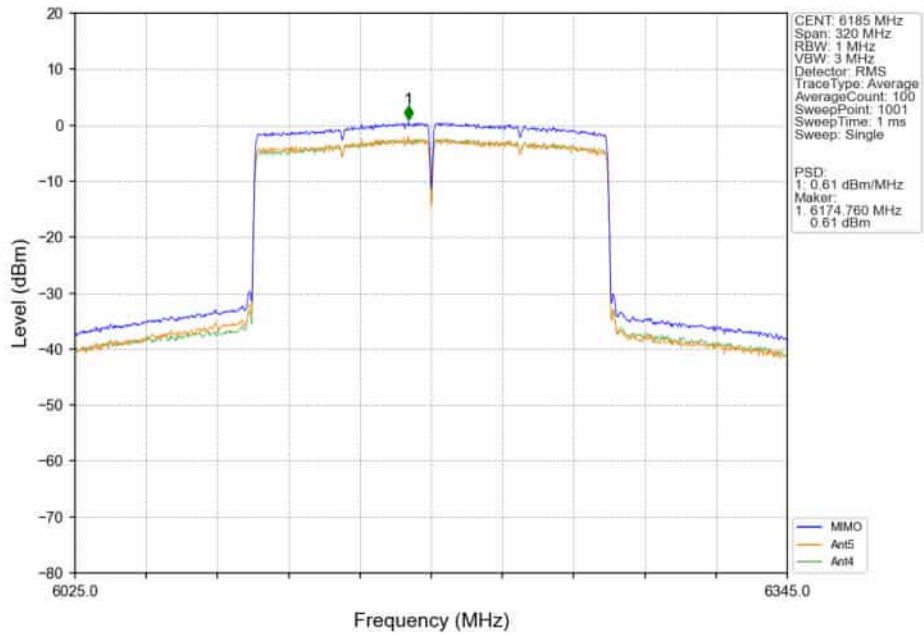

802.11ax(HEW160)_MCH_6185MHz_SU_/_MIMO_NTNV