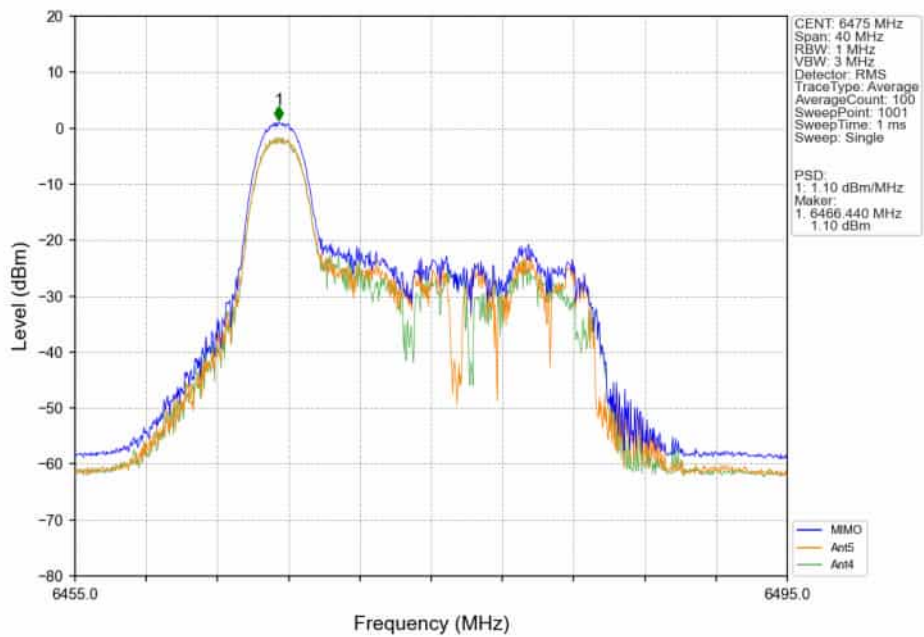

802.11ax(HEW20)_MCH_6475MHz_RU26_/_MIMO_NTNV