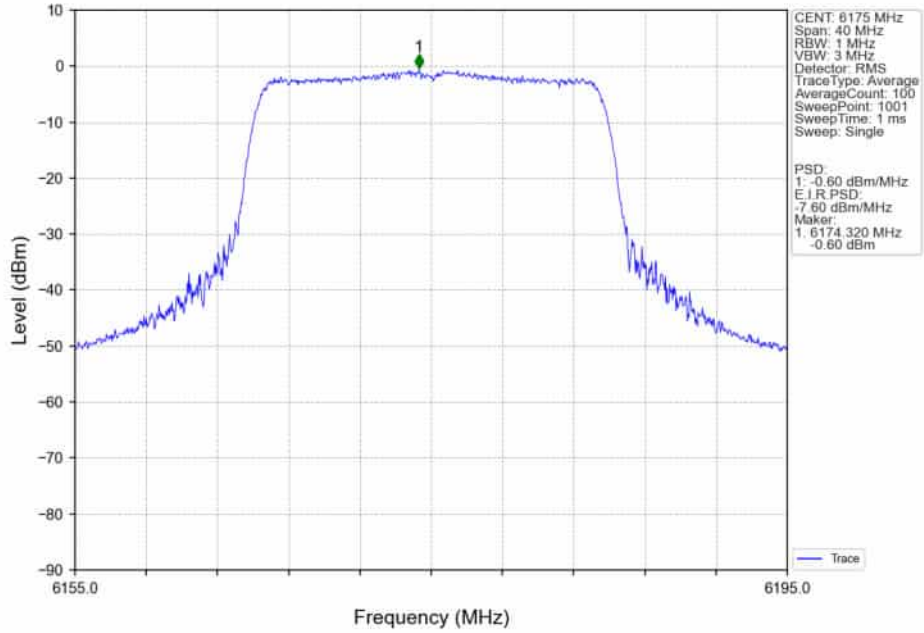

802.11ax(HEW20)_MCH_6175MHz_SU_/_Ant5_NTNV