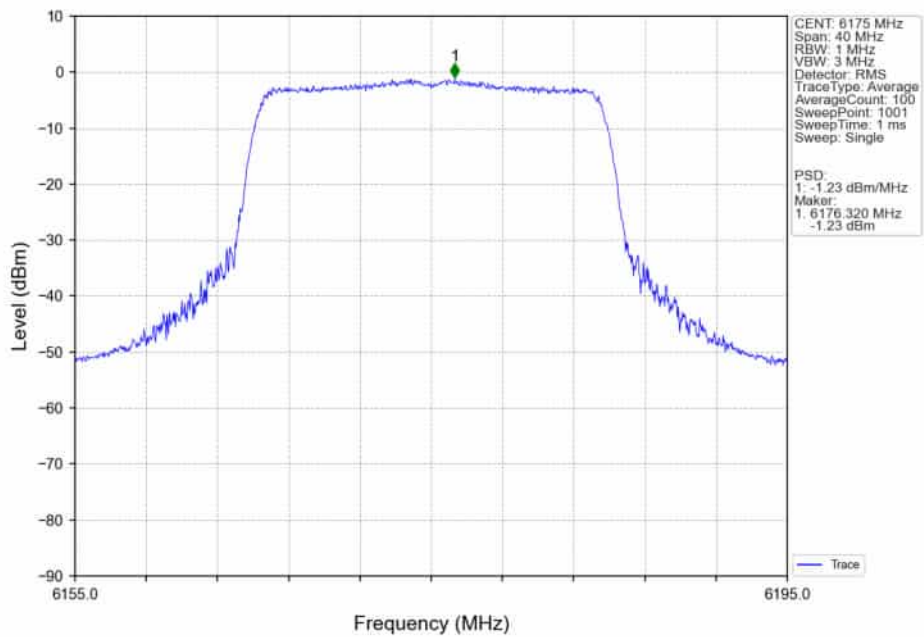

802.11ax(HEW20)_MCH_6175MHz_SU_/_Ant4_NTNV