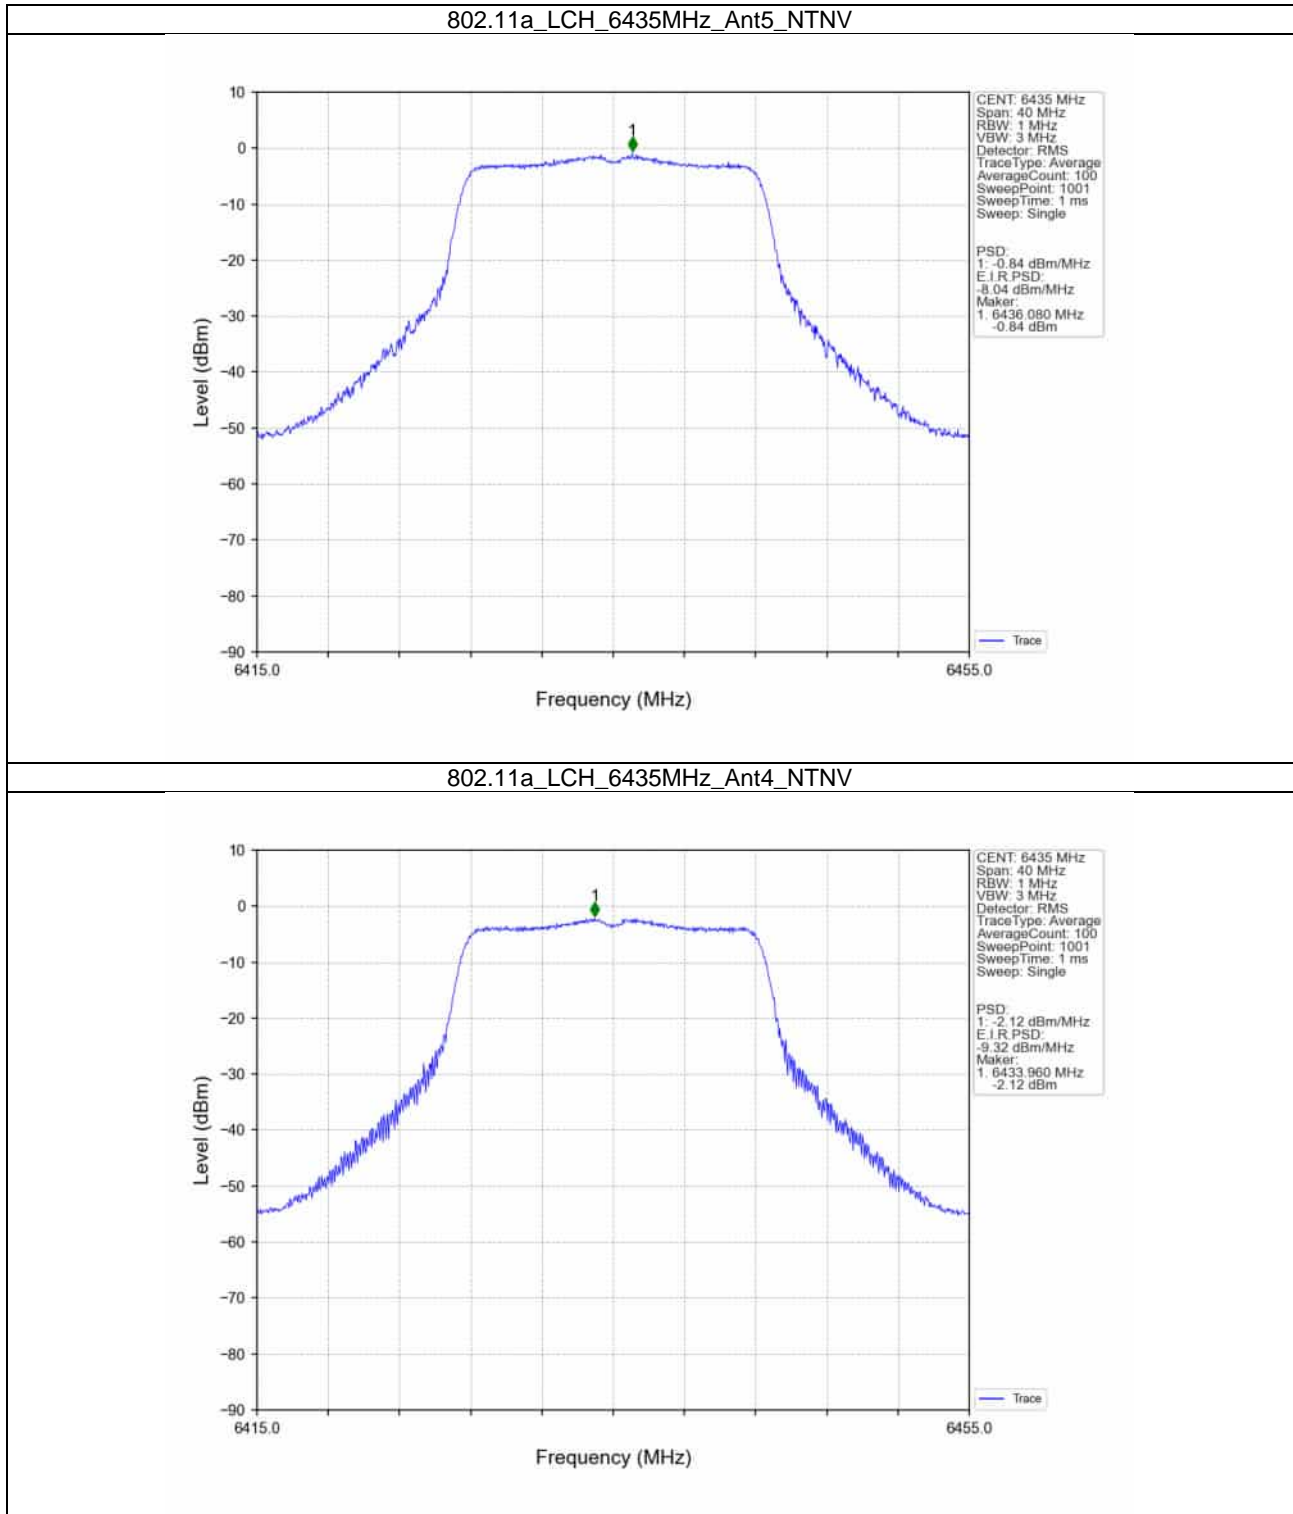

4.2.4 E.I.R.PSD