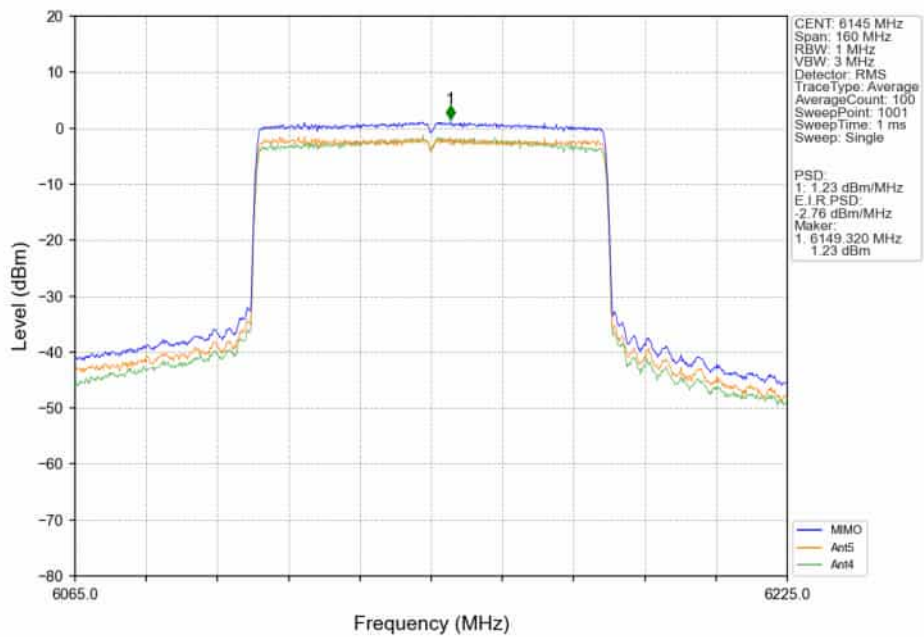

802.11ax(HEW80)_MCH_6145MHz_SU_/_MIMO_NTNV