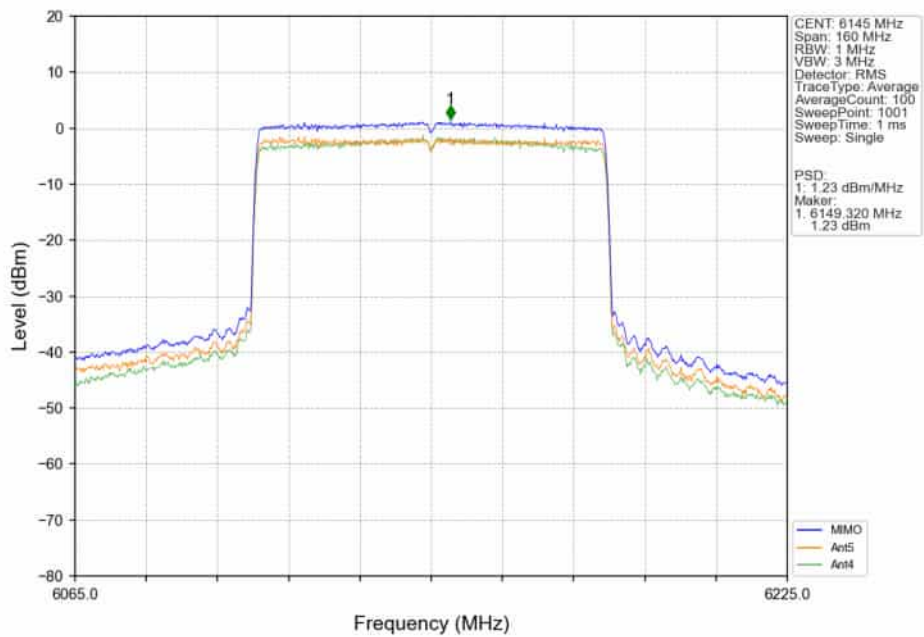

802.11ax(HEW80)_LCH_5985MHz_SU_ / _MIMO_NTNV

802.11ax(HEW80)_MCH_6145MHz_SU_ / _Ant5_NTNV

802.11ax(HEW80)_MCH_6145MHz_SU_/_Ant4_NTNV

802.11ax(HEW80)_MCH_6145MHz_SU_/_MIMO_NTNV

802.11ax(HEW80)_HCH_6385MHz_SU_/_Ant5_NTNV

802.11ax(HEW80)_HCH_6385MHz_SU_/_Ant4_NTNV

802.11ax(HEW80)_HCH_6385MHz_SU_/_MIMO_NTNV

802.11ax(HEW160)_LCH_6025MHz_SU_/_Ant5_NTNV

802.11ax(HEW160)_LCH_6025MHz_SU_ / _Ant4_NTNV

802.11ax(HEW160)_LCH_6025MHz_SU_ / _MIMO_NTNV