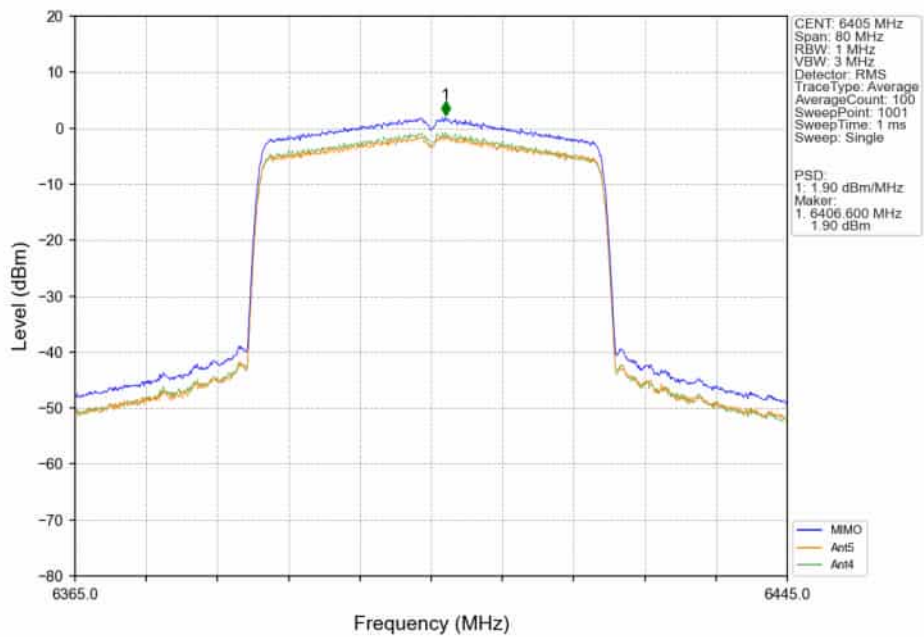

802.11ax(HEW40)_HCH_6405MHz_SU_/_MIMO_NTNV