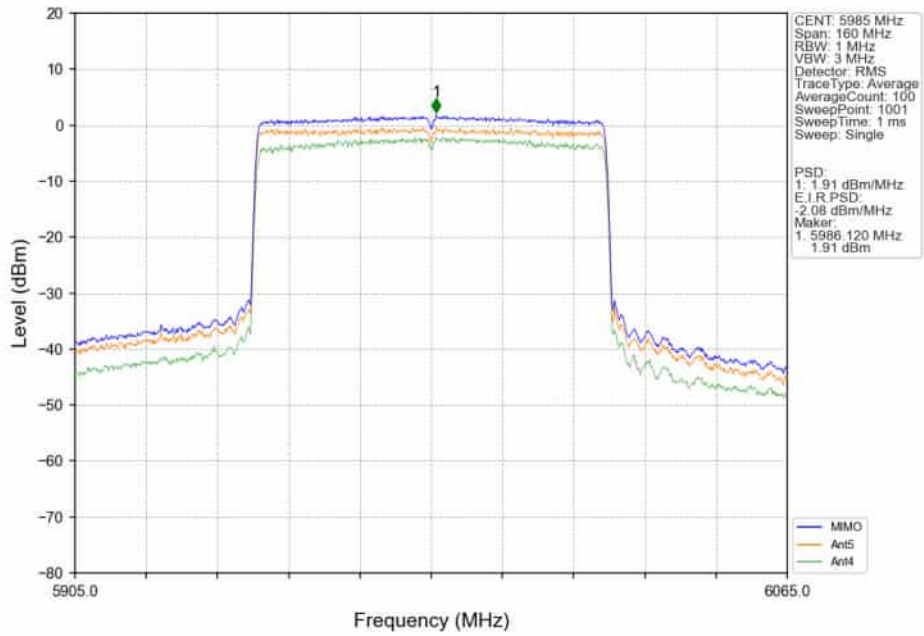

802.11ax(HEW40)_HCH_6405MHz_SU_/_MIMO_NTNV

802.11ax(HEW80)_LCH_5985MHz_SU_ / _Ant5_NTNV

802.11ax(HEW80)_LCH_5985MHz_SU_ / _Ant4_NTNV

802.11ax(HEW80)_LCH_5985MHz_SU_ / _MIMO_NTNV

802.11ax(HEW80)_MCH_6145MHz_SU_ / _Ant5_NTNV