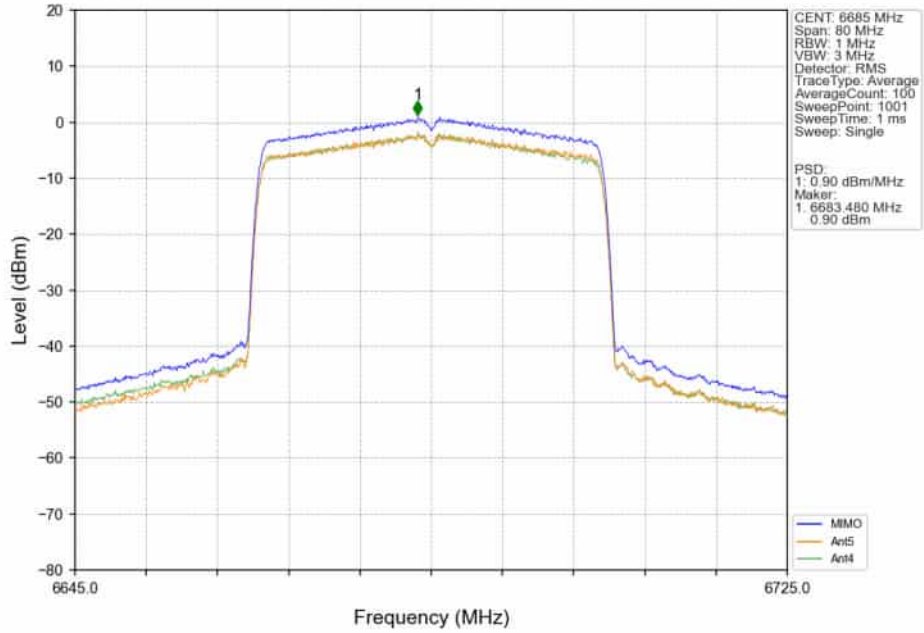

802.11ax(HEW40)_MCH_6685MHz_SU_ / _MIMO_NTNV