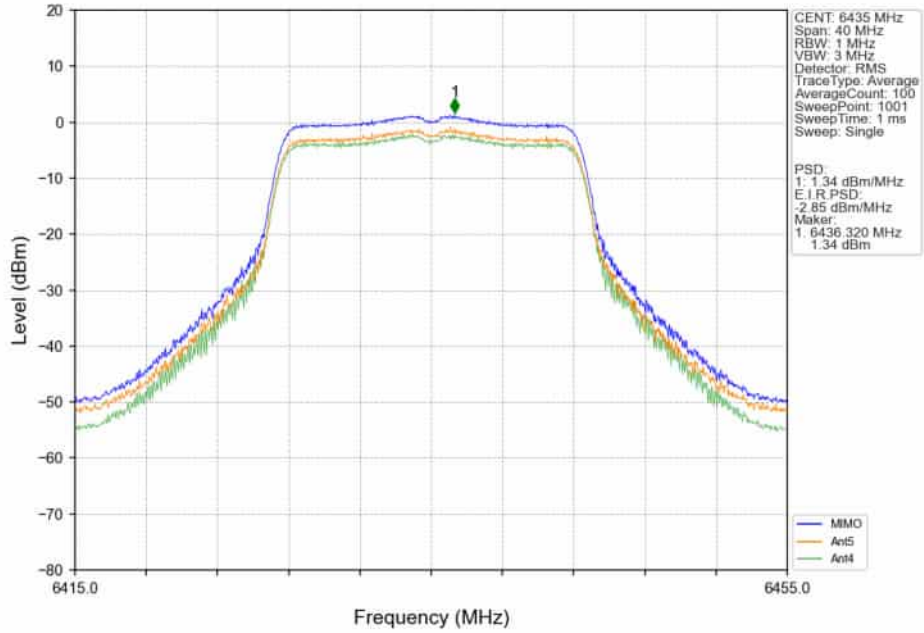

802.11a_LCH_6435MHz_MIMO_NTNV