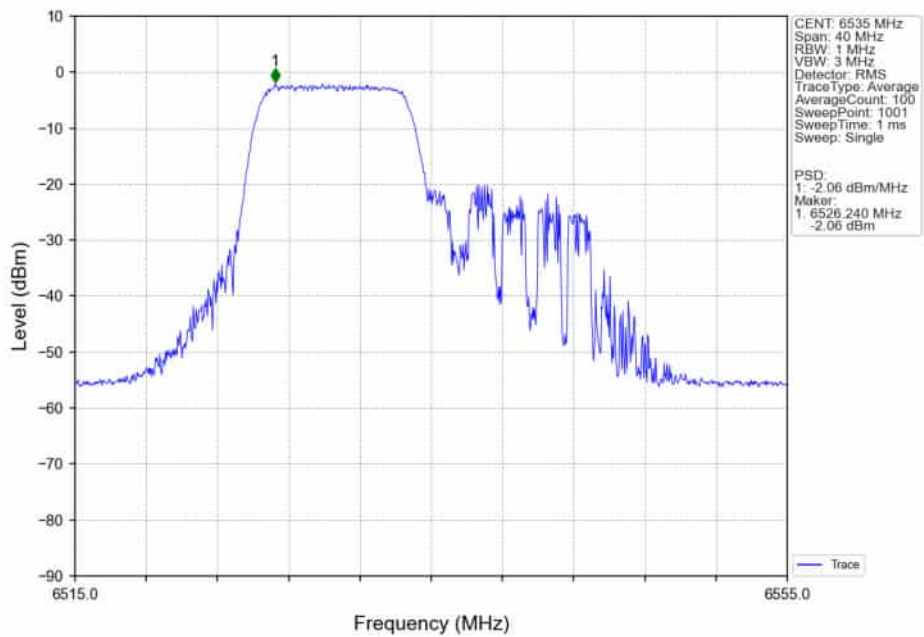

802.11ax(HEW20)_LCH_6535MHz_RU106 / _Ant5_NTNV