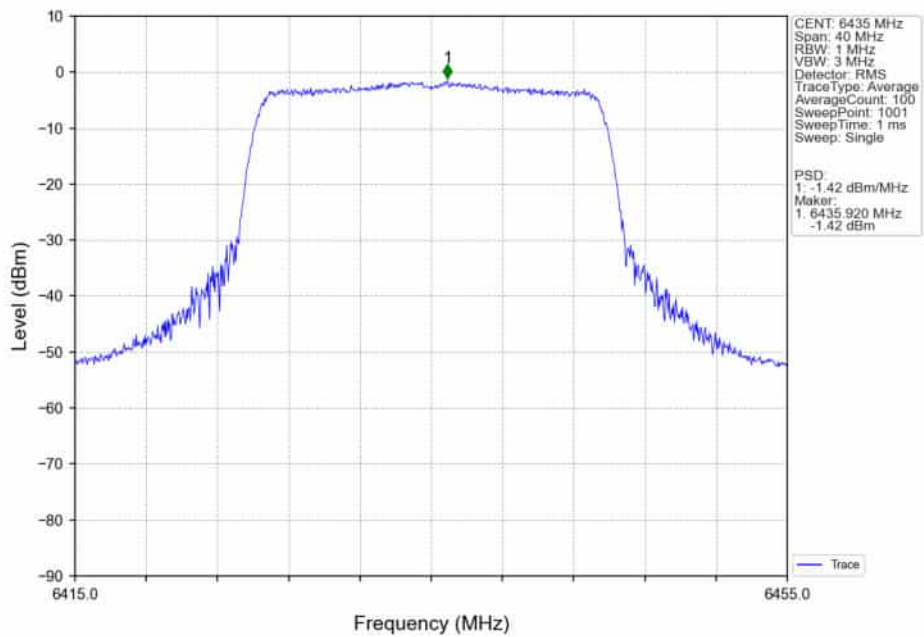

802.11ax(HEW20)_LCH_6435MHz_RU106_/_Ant4_NTNV

802.11ax(HEW20)_LCH_6435MHz_RU106_/_MIMO_NTNV

802.11ax(HEW20)_LCH_6435MHz_SU_ / _Ant5_NTNV

802.11ax(HEW20)_LCH_6435MHz_SU_ / _Ant4_NTNV

802.11ax(HEW20)_LCH_6435MHz_SU_/_MIMO_NTNV