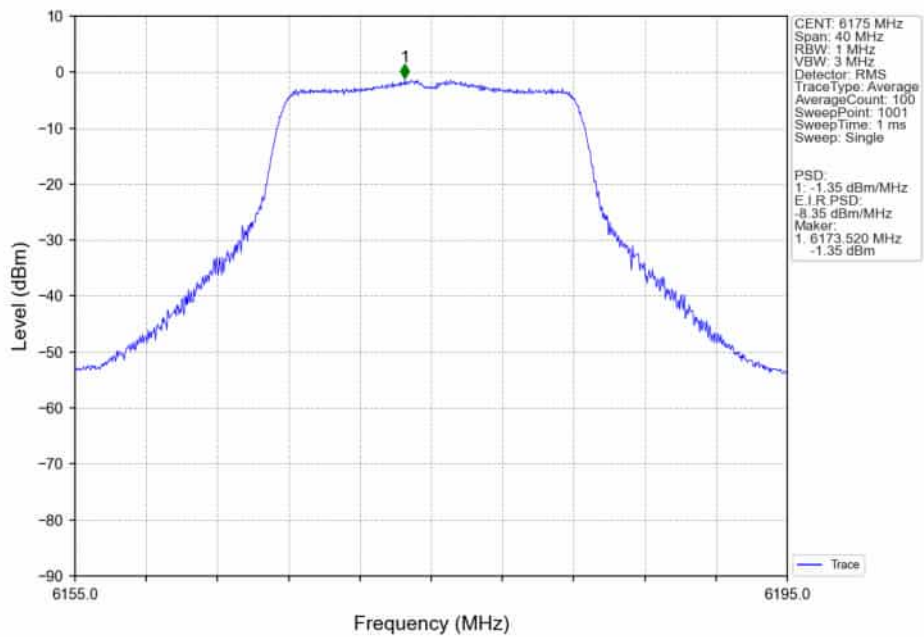

802.11ax(HEW160)_HCH_6345MHz_SU_ / _MIMO_NTNV

4.2.2 E.I.R.PSD

802.11a_LCH_5955MHz_MIMO_NTNV

802.11a_MCH_6175MHz_Ant5_NTNV

802.11a_MCH_6175MHz_Ant4_NTNV

802.11a_MCH_6175MHz_MIMO_NTNV

802.11a_HCH_6415MHz_Ant5_NTNV