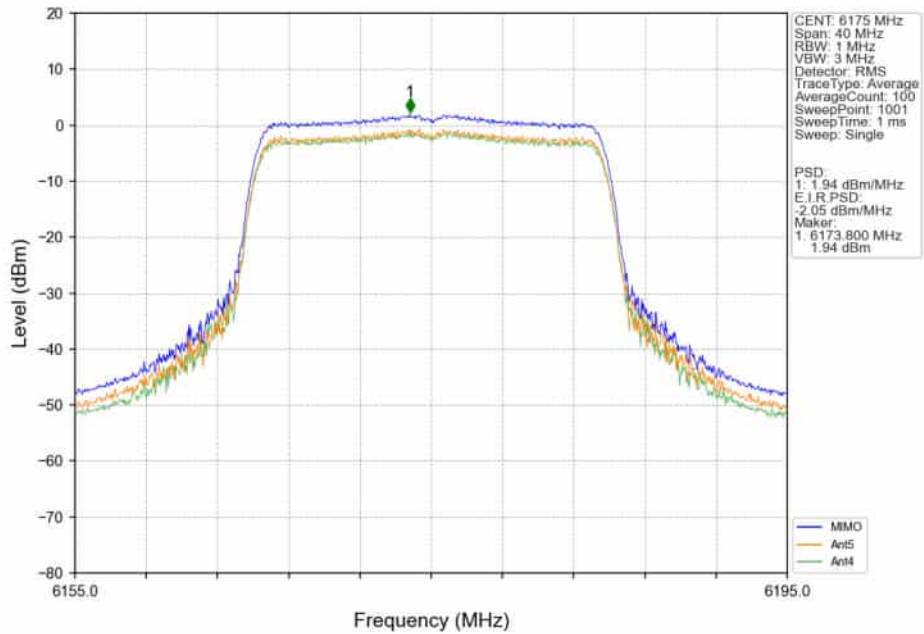

802.11ax(HEW20)_MCH_6175MHz_RU106_/_Ant4_NTNV

802.11ax(HEW20)_MCH_6175MHz_RU106_/_MIMO_NTNV

802.11ax(HEW20)_MCH_6175MHz_SU_/_Ant5_NTNV

802.11ax(HEW20)_MCH_6175MHz_SU_/_Ant4_NTNV

802.11ax(HEW20)_MCH_6175MHz_SU_ / _MIMO_NTNV