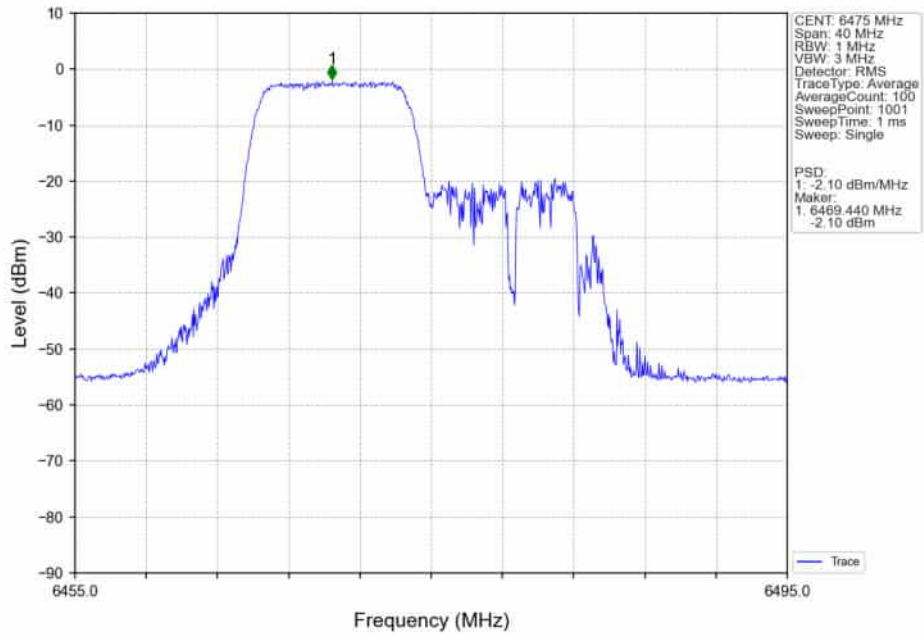

802.11ax(HEW20)_MCH_6475MHz_RU106_/_Ant4_NTNV