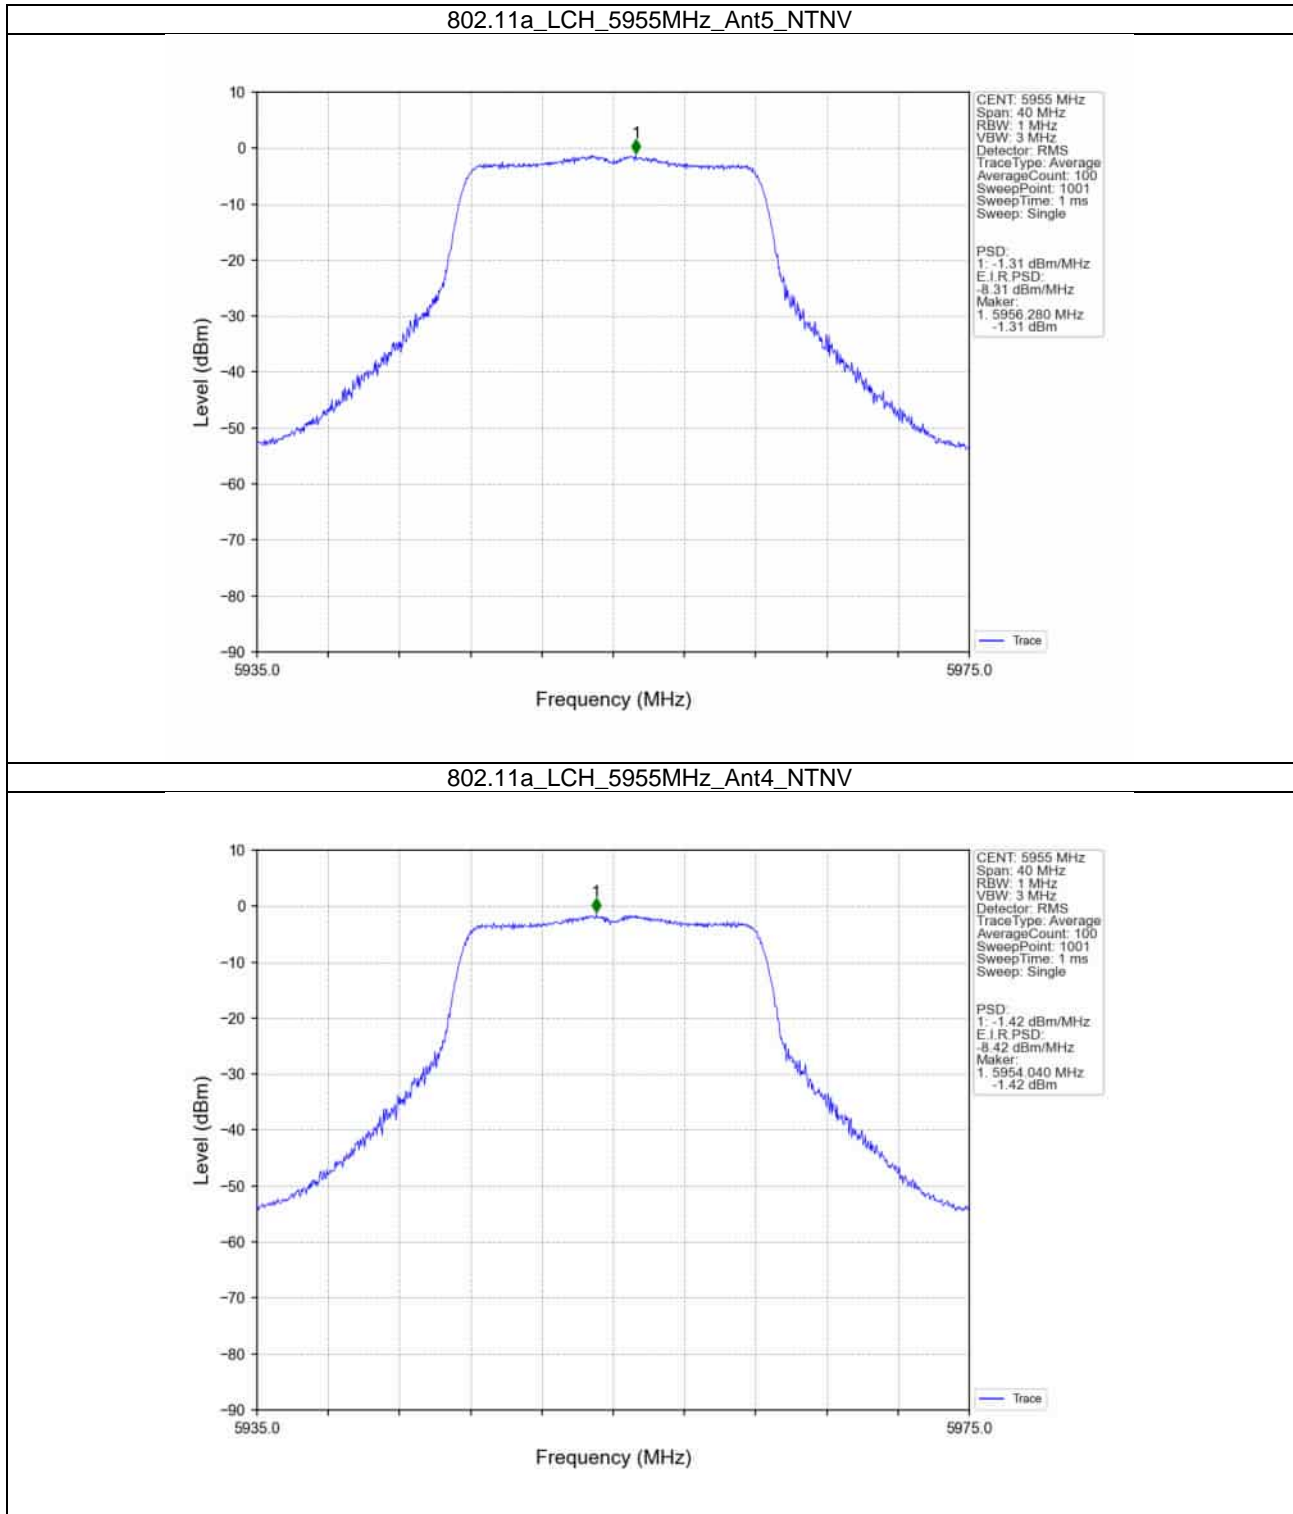

4.2.2 E.I.R.PSD