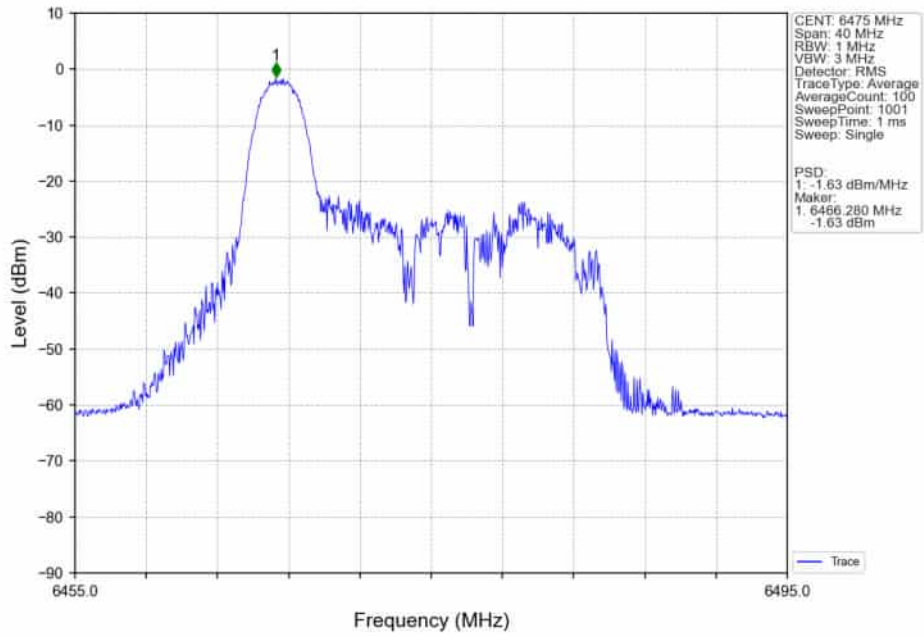

802.11ax(HEW20)_MCH_6475MHz_RU26_/_Ant4_NTNV