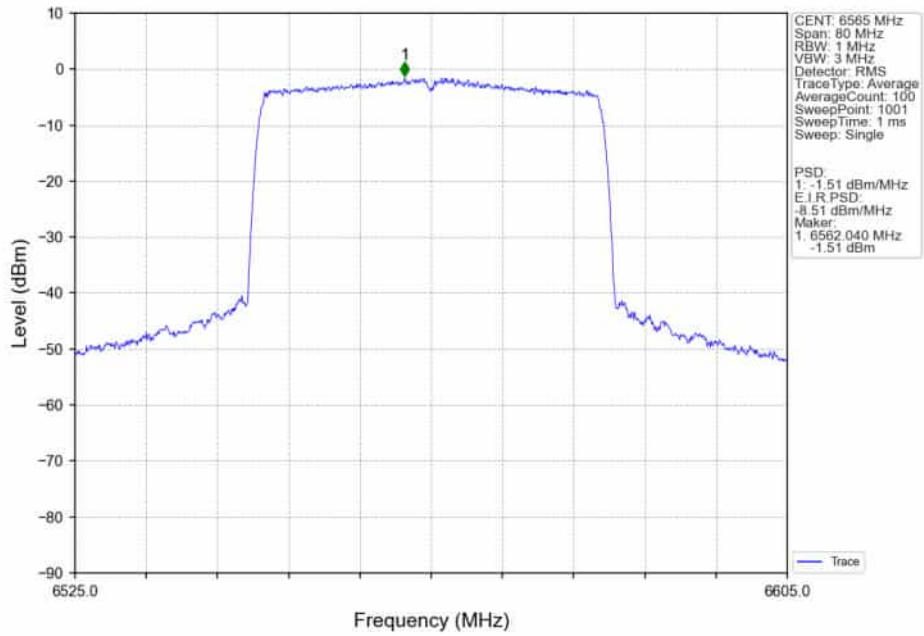

802.11ax(HEW40)_LCH_6565MHz_SU_/_Ant4_NTNV