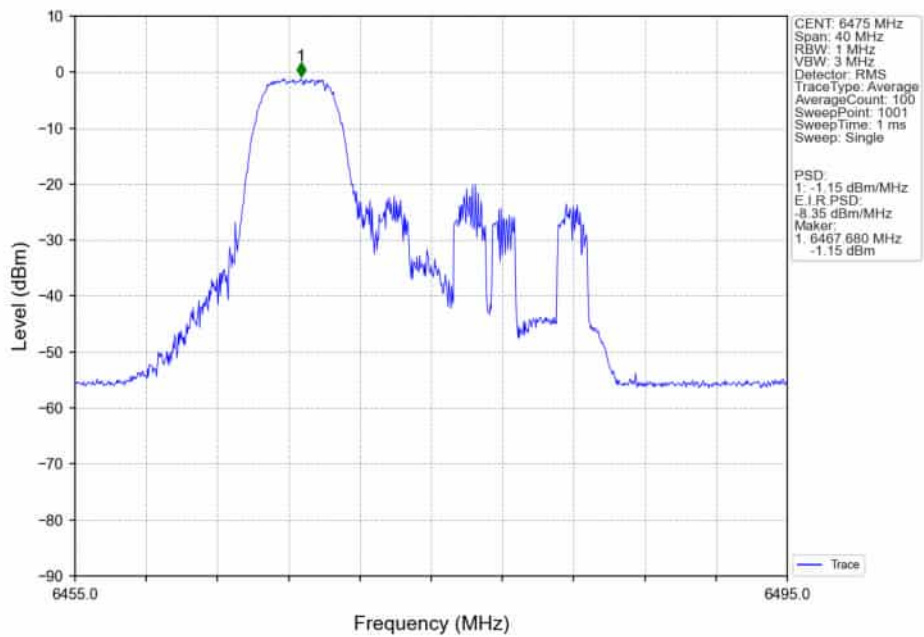

802.11ax(HEW20)_MCH_6475MHz_RU52 / _Ant4_NTNV