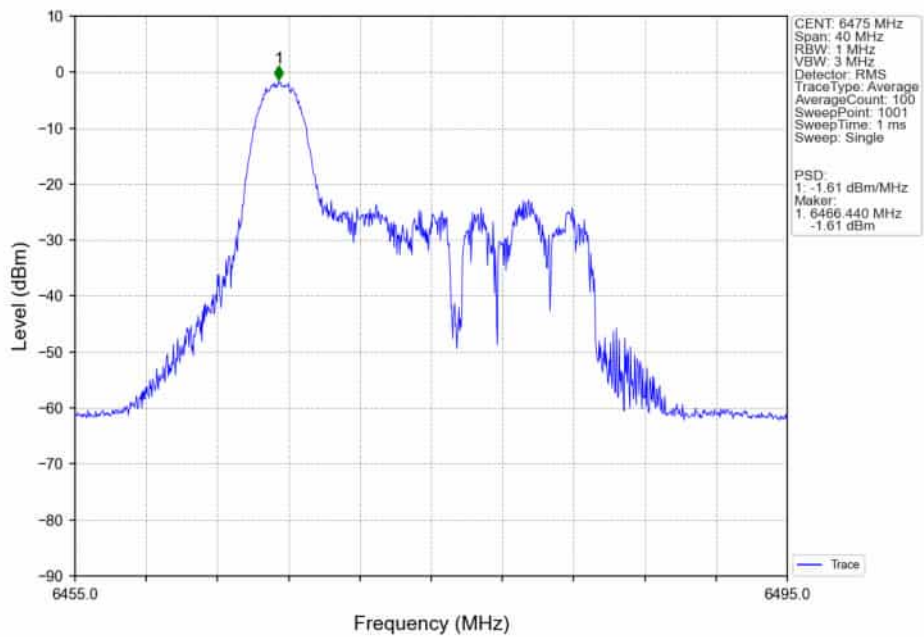

802.11ax(HEW20)_MCH_6475MHz_RU26_/_Ant5_NTNV