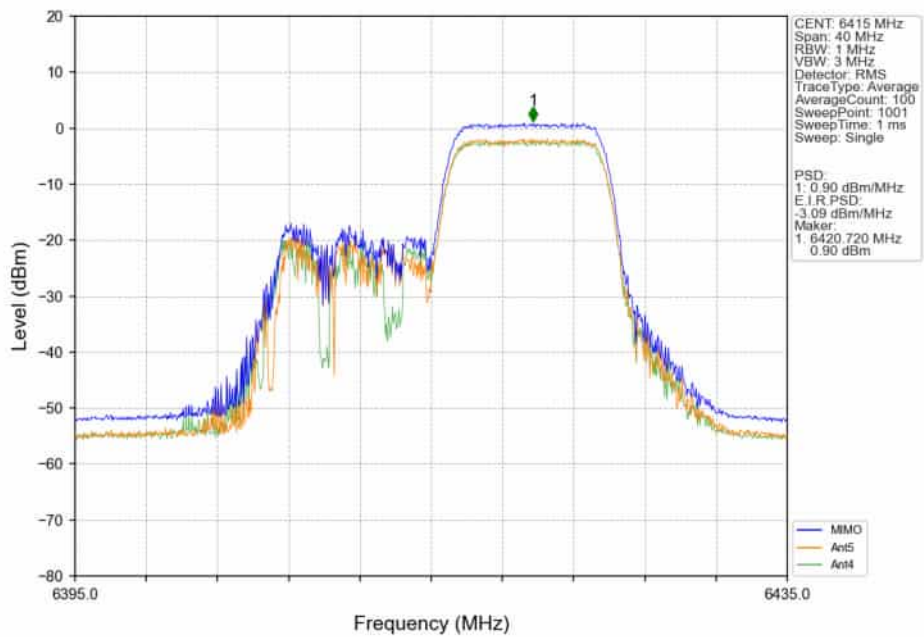

802.11ax(HEW20)_HCH_6415MHz_RU52_/_MIMO_NTNV

802.11ax(HEW20)_HCH_6415MHz_RU106_/_Ant5_NTNV

802.11ax(HEW20)_HCH_6415MHz_RU106/_Ant4_NTNV

802.11ax(HEW20)_HCH_6415MHz_RU106/_MIMO_NTNV

802.11ax(HEW20)_HCH_6415MHz_SU_/_Ant5_NTNV

802.11ax(HEW20)_HCH_6415MHz_SU_/_Ant4_NTNV

802.11ax(HEW20)_HCH_6415MHz_SU_ / _MIMO_NTNV

802.11ax(HEW40)_LCH_5965MHz_SU_ / _Ant5_NTNV

802.11ax(HEW40)_LCH_5965MHz_SU_/_Ant4_NTNV

802.11ax(HEW40)_LCH_5965MHz_SU_/_MIMO_NTNV