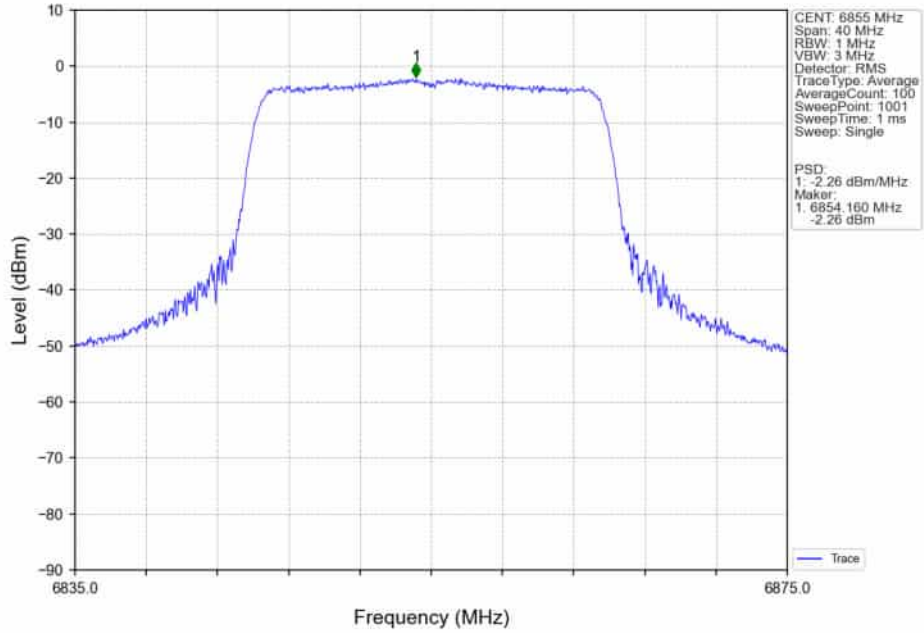

802.11ax(HEW20)_HCH_6855MHz_RU52_/_MIMO_NTNV

802.11ax(HEW20)_HCH_6855MHz_RU106_/_Ant5_NTNV

802.11ax(HEW20)_HCH_6855MHz_RU106 / _Ant4_NTNV

802.11ax(HEW20)_HCH_6855MHz_RU106 / _MIMO_NTNV

802.11ax(HEW20)_HCH_6855MHz_SU_/_Ant5_NTNV