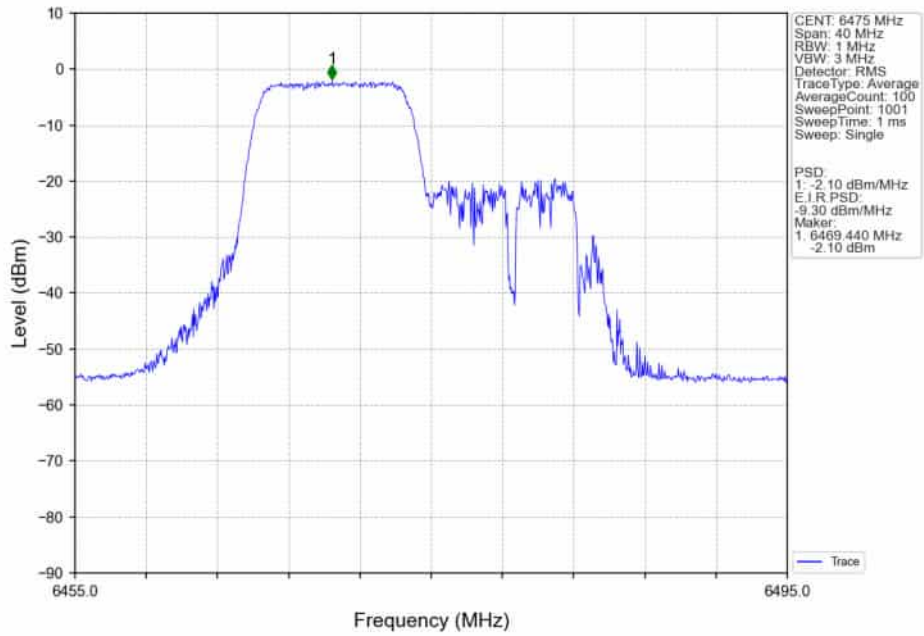

802.11ax(HEW20)_MCH_6475MHz_RU52 / _Ant5_NTNV

802.11ax(HEW20)_MCH_6475MHz_RU52 / _Ant4_NTNV

802.11ax(HEW20)_MCH_6475MHz_RU52_/_MIMO_NTNV

802.11ax(HEW20)_MCH_6475MHz_RU106_/_Ant5_NTNV

802.11ax(HEW20)_MCH_6475MHz_RU106_/_Ant4_NTNV