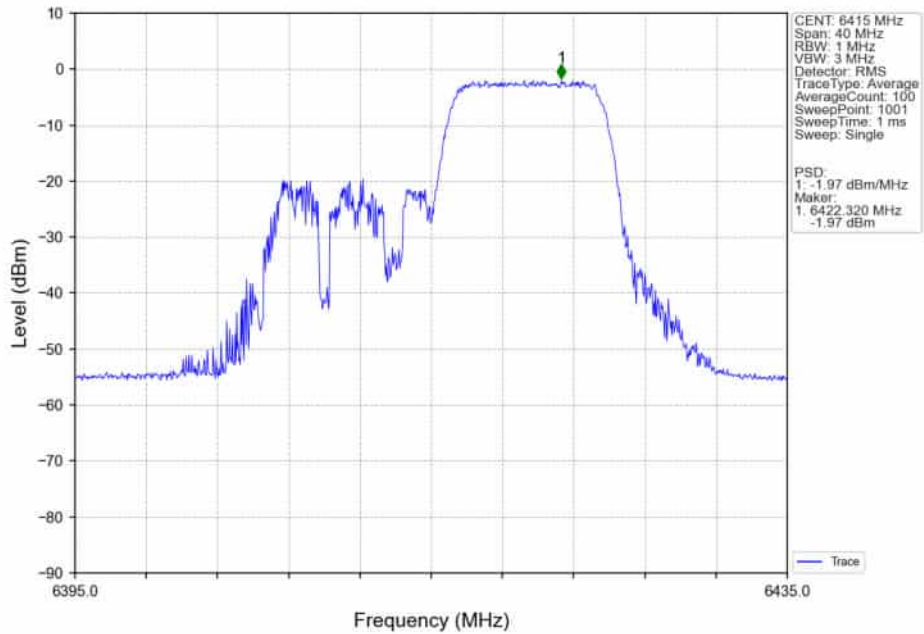

802.11ax(HEW20)_HCH_6415MHz_RU52 / _Ant5_NTNV

802.11ax(HEW20)_HCH_6415MHz_RU52 / _Ant4_NTNV

802.11ax(HEW20)_HCH_6415MHz_RU52_/_MIMO_NTNV

802.11ax(HEW20)_HCH_6415MHz_RU106_/_Ant5_NTNV

802.11ax(HEW20)_HCH_6415MHz_RU106/_Ant4_NTNV