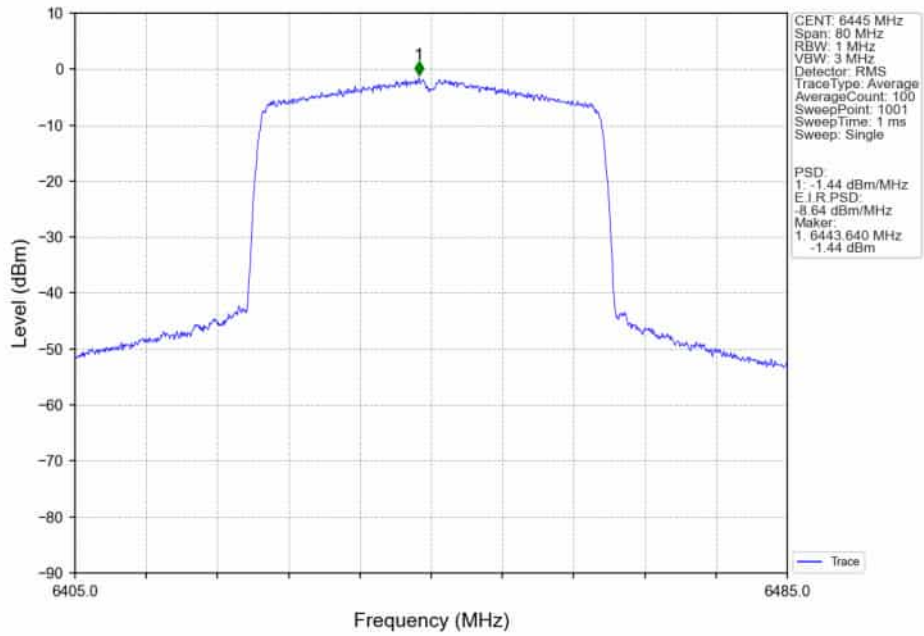

802.11ax(HEW40)_LCH_6445MHz_SU_/_MIMO_NTNV

802.11ax(HEW40)_MCH_6485MHz_SU_/_Ant5_NTNV

802.11ax(HEW40)_MCH_6485MHz_SU_/_Ant4_NTNV

802.11ax(HEW40)_MCH_6485MHz_SU_ / _MIMO_NTNV

802.11ax(HEW80)_LCH_6465MHz_SU_ / _Ant5_NTNV