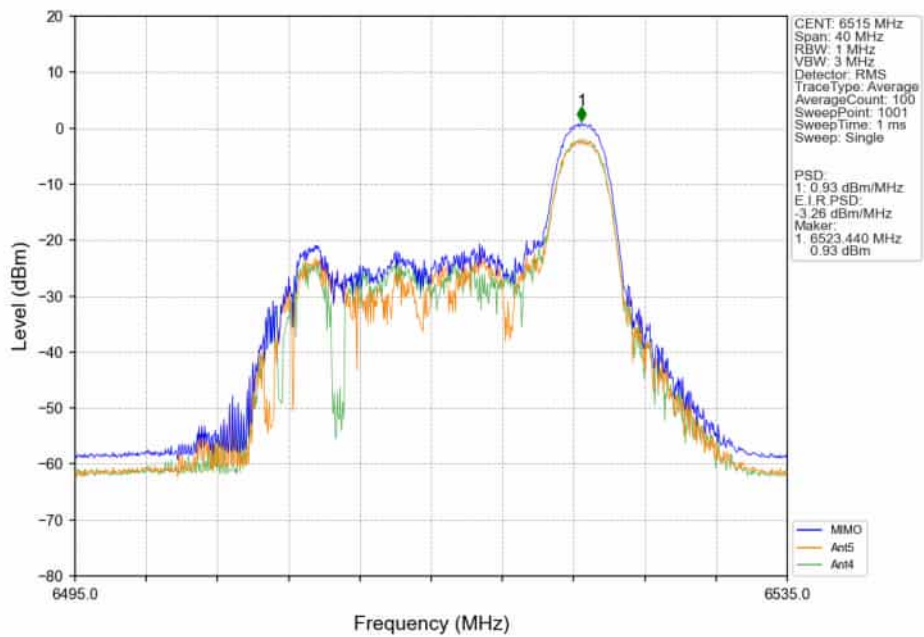

802.11ax(HEW20)_HCH_6515MHz_RU26_/_MIMO_NTNV