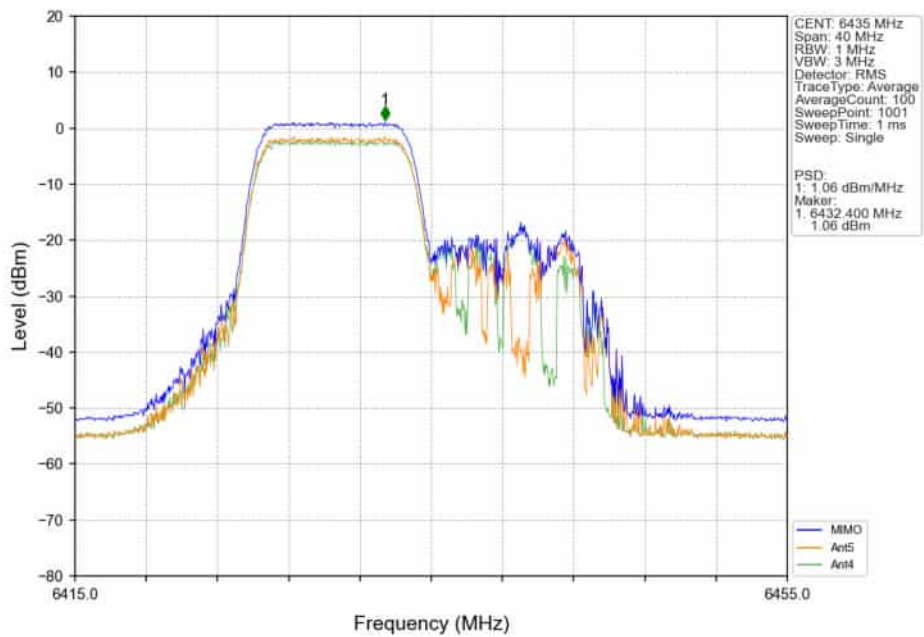

802.11ax(HEW20)_LCH_6435MHz_RU106_/_MIMO_NTNV