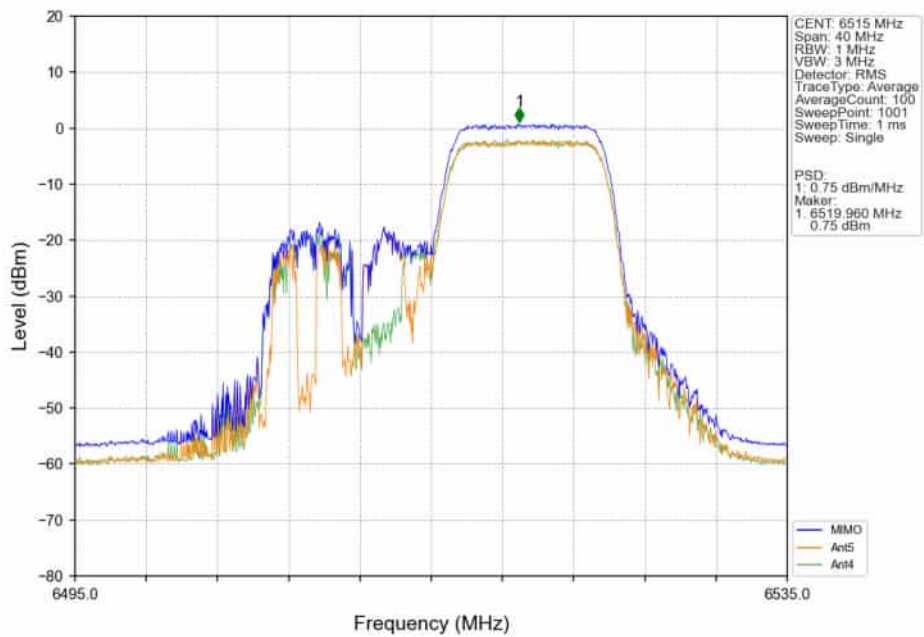

802.11ax(HEW20)_HCH_6515MHz_RU106 / _MIMO_NTNV