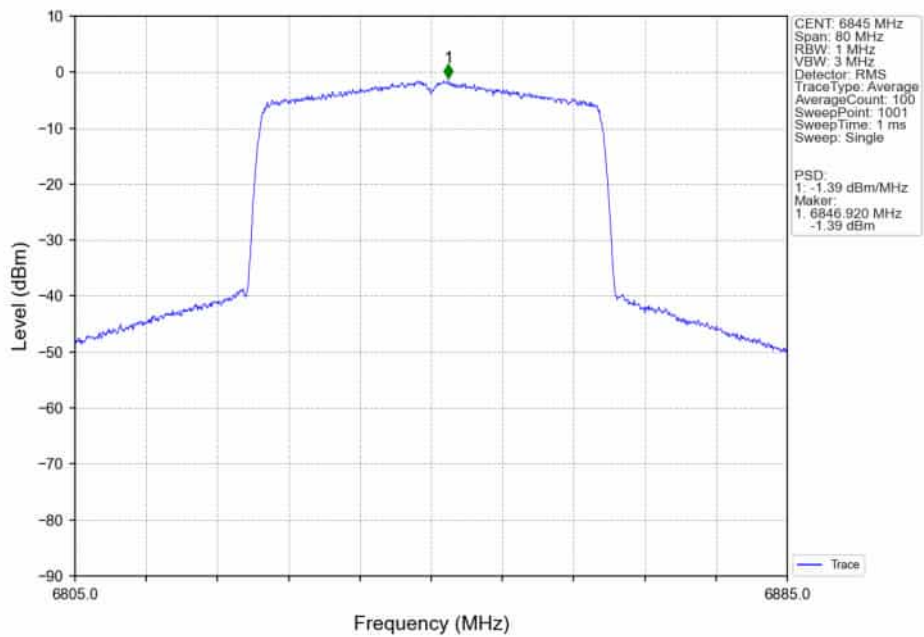

802.11ax(HEW40)_MCH_6685MHz_SU_/_Ant5_NTNV

802.11ax(HEW40)_MCH_6685MHz_SU_/_Ant4_NTNV

802.11ax(HEW40)_MCH_6685MHz_SU_ / _MIMO_NTNV

802.11ax(HEW40)_HCH_6845MHz_SU_ / _Ant5_NTNV

802.11ax(HEW40)_HCH_6845MHz_SU_/_Ant4_NTNV