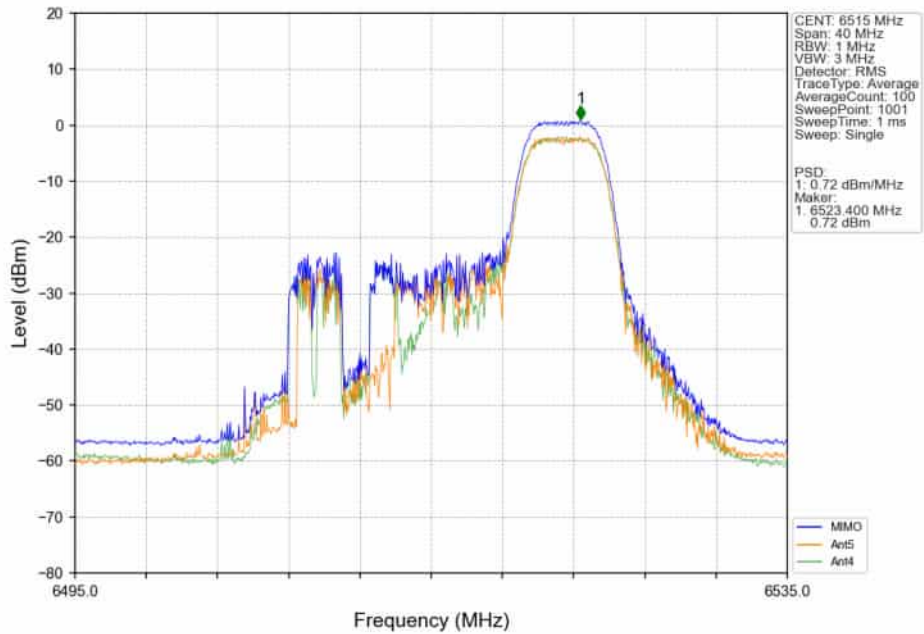

SGS-CSTC Standards Technical Services (Suzhou) Co., Ltd.

Report No.: SUCR250200006307

Rev.: 01

Page: 253 of 685

802.11ax(HEW20)_HCH_6515MHz_RU52_/_Ant5_NTNV

802.11ax(HEW20)_HCH_6515MHz_RU52_/_Ant4_NTNV

802.11ax(HEW20)_HCH_6515MHz_RU52/_MIMO_NTNV