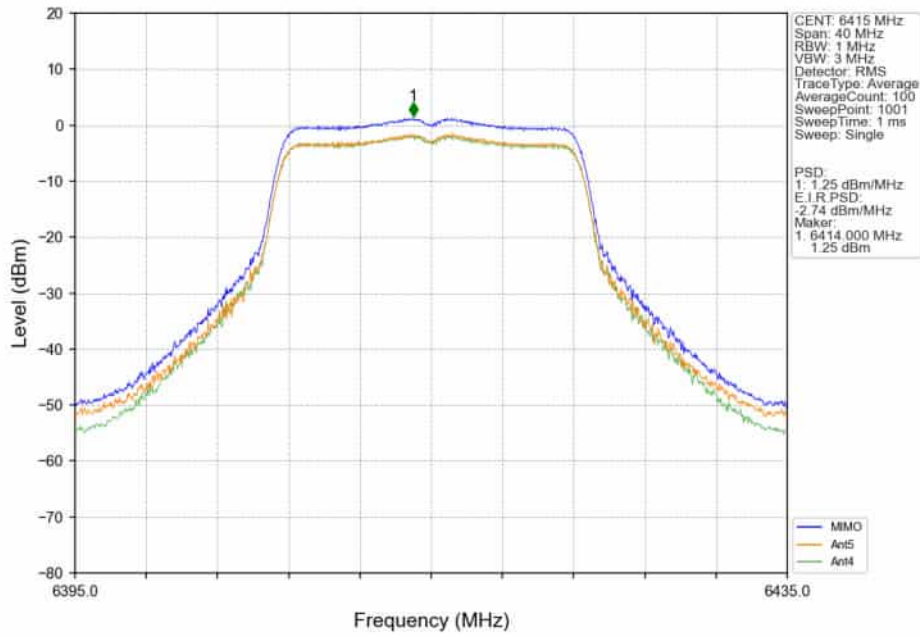

802.11a_HCH_6415MHz_MIMO_NTNV