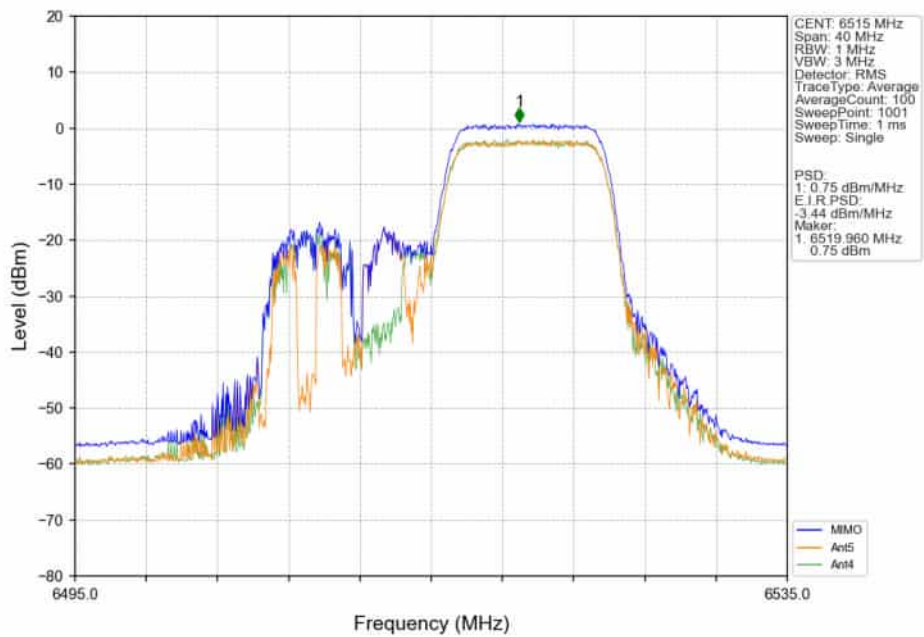

802.11ax(HEW20)_HCH_6515MHz_RU106 / _MIMO_NTNV