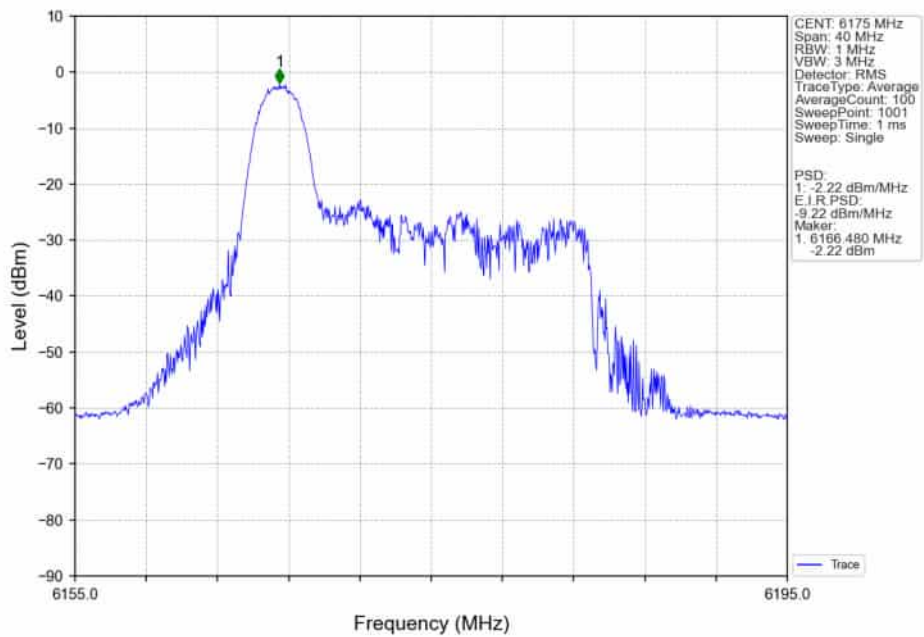

802.11ax(HEW20)_LCH_5955MHz_SU_ / _Ant5_NTNV

802.11ax(HEW20)_LCH_5955MHz_SU_ / _Ant4_NTNV

802.11ax(HEW20)_LCH_5955MHz_SU_/_MIMO_NTNV

802.11ax(HEW20)_MCH_6175MHz_RU26_/_Ant5_NTNV

802.11ax(HEW20)_MCH_6175MHz_RU26_/_Ant4_NTNV