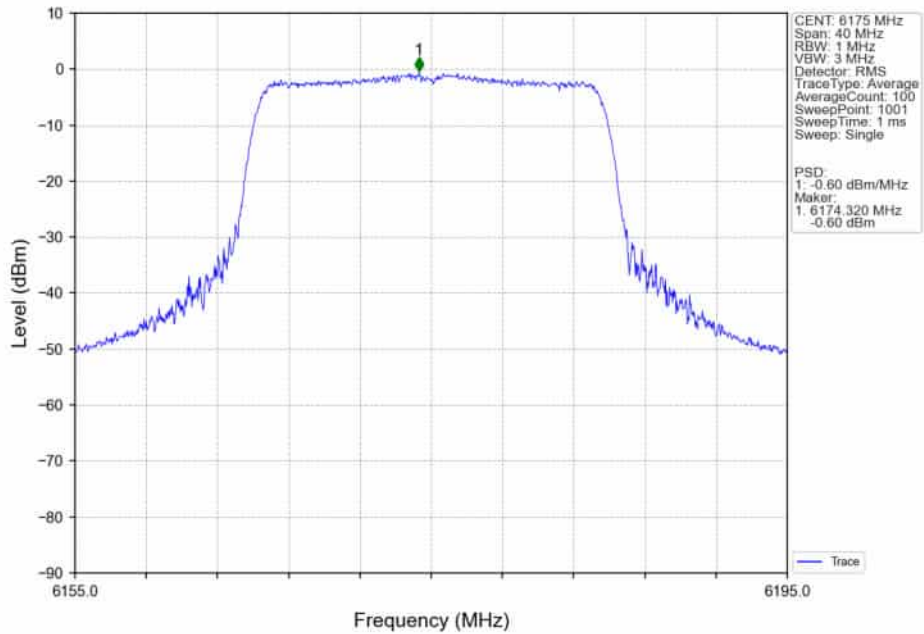

802.11ax(HEW20)_MCH_6175MHz_RU52_/_MIMO_NTNV

802.11ax(HEW20)_MCH_6175MHz_RU106_/_Ant5_NTNV

802.11ax(HEW20)_MCH_6175MHz_RU106_/_Ant4_NTNV

802.11ax(HEW20)_MCH_6175MHz_RU106_/_MIMO_NTNV

802.11ax(HEW20)_MCH_6175MHz_SU_/_Ant5_NTNV