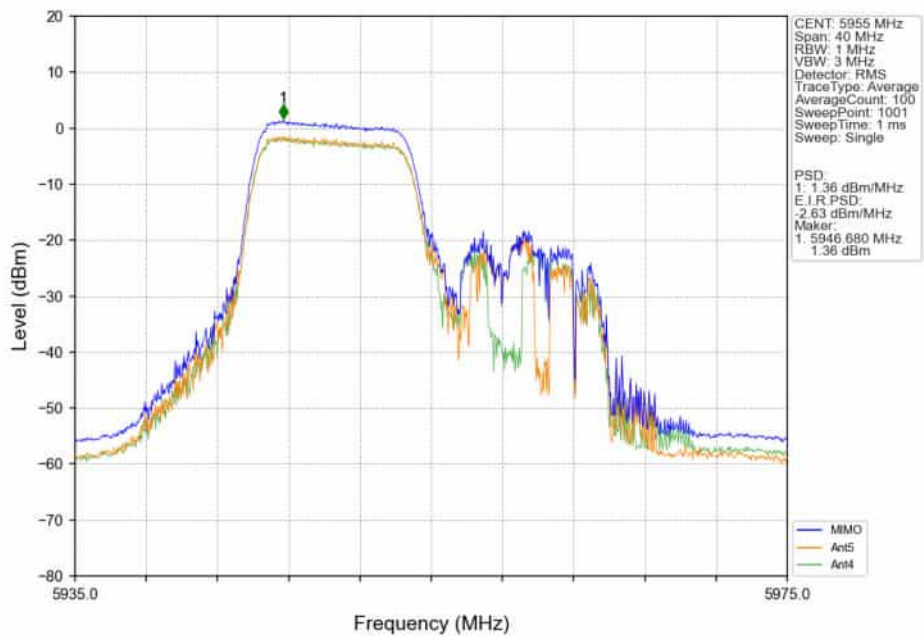

802.11ax(HEW20)_LCH_5955MHz_RU52/_Ant4_NTNV

802.11ax(HEW20)_LCH_5955MHz_RU52/_MIMO_NTNV

802.11ax(HEW20)_LCH_5955MHz_RU106/_Ant5_NTNV

802.11ax(HEW20)_LCH_5955MHz_RU106_/_Ant4_NTNV

802.11ax(HEW20)_LCH_5955MHz_RU106_/_MIMO_NTNV

802.11ax(HEW20)_LCH_5955MHz_SU_ / _Ant5_NTNV

802.11ax(HEW20)_LCH_5955MHz_SU_ / _Ant4_NTNV

802.11ax(HEW20)_LCH_5955MHz_SU_/_MIMO_NTNV

802.11ax(HEW20)_MCH_6175MHz_RU26_/_Ant5_NTNV

802.11ax(HEW20)_MCH_6175MHz_RU26_/_Ant4_NTNV