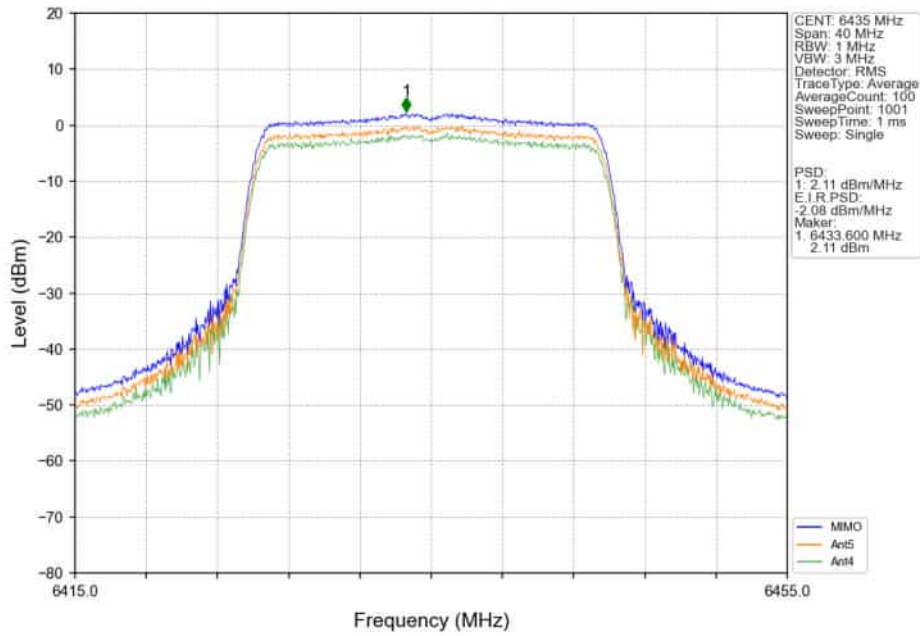

802.11ax(HEW20)_LCH_6435MHz_SU_/_MIMO_NTNV