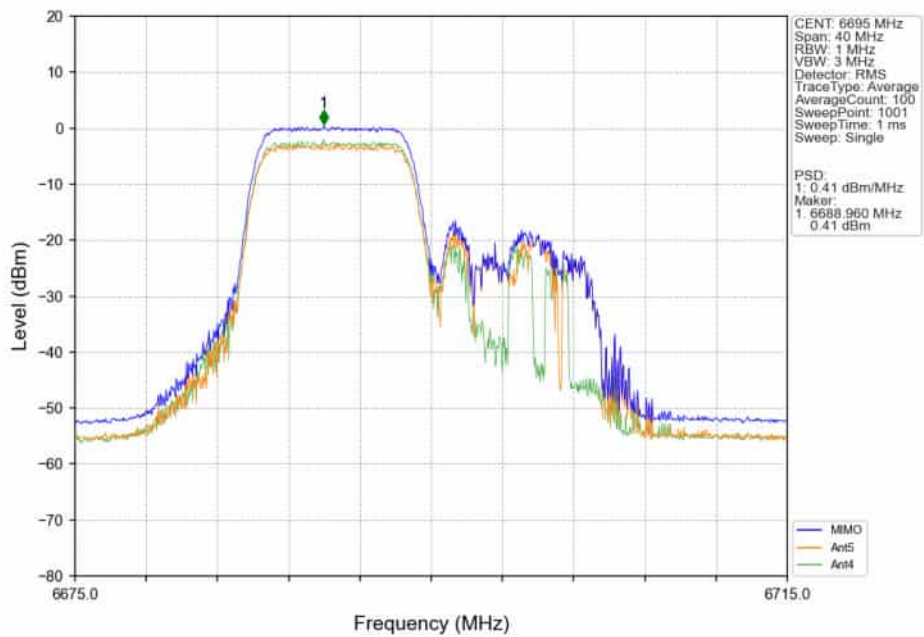

802.11ax(HEW20)_MCH_6695MHz_RU26_/_MIMO_NTNV

802.11ax(HEW20)_MCH_6695MHz_RU52 / _Ant5_NTNV

802.11ax(HEW20)_MCH_6695MHz_RU52 / _Ant4_NTNV

802.11ax(HEW20)_MCH_6695MHz_RU52_/_MIMO_NTNV

802.11ax(HEW20)_MCH_6695MHz_RU106_/_Ant5_NTNV

802.11ax(HEW20)_MCH_6695MHz_RU106_/_Ant4_NTNV

802.11ax(HEW20)_MCH_6695MHz_RU106_/_MIMO_NTNV

802.11ax(HEW20)_MCH_6695MHz_SU_/_Ant5_NTNV

802.11ax(HEW20)_MCH_6695MHz_SU_/_Ant4_NTNV

802.11ax(HEW20)_MCH_6695MHz_SU_/_MIMO_NTNV