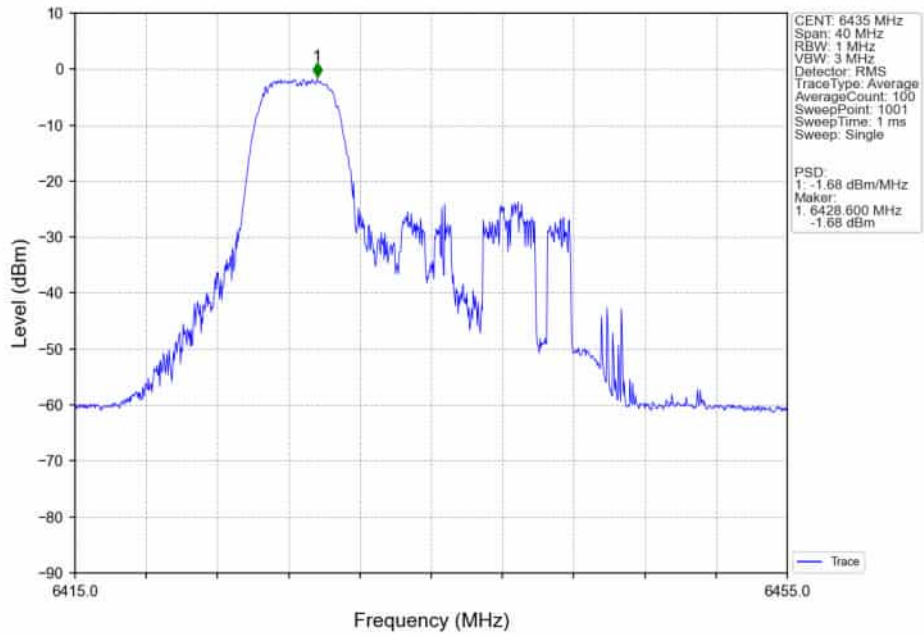

SGS-CSTC Standards Technical Services (Suzhou) Co., Ltd.

Report No.: SUCR250200006307

Rev.: 01

Page: 241 of 685

802.11ax(HEW20)_LCH_6435MHz_RU52_/_Ant5_NTNV