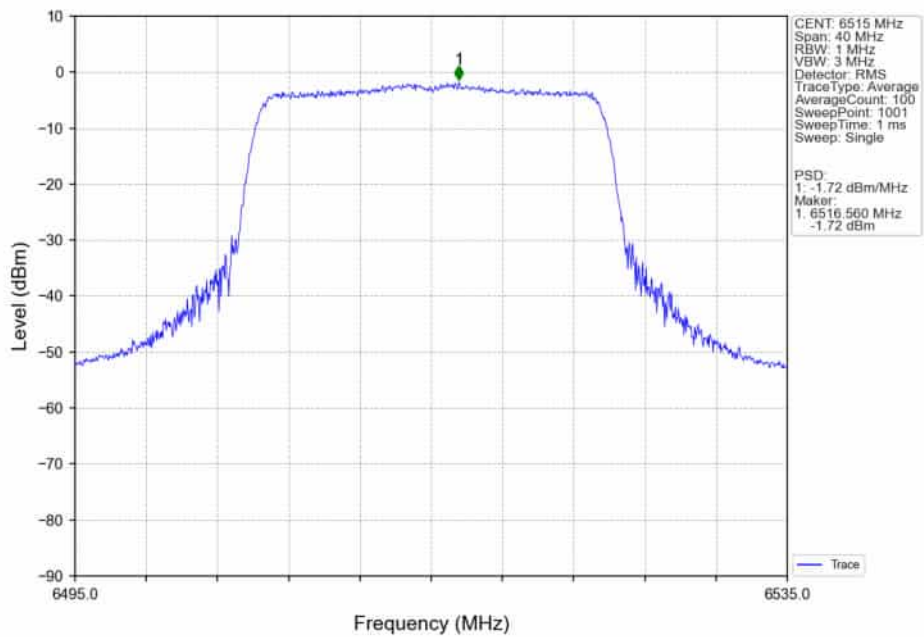

802.11ax(HEW20)_HCH_6515MHz_RU106/_Ant5_NTNV

802.11ax(HEW20)_HCH_6515MHz_RU106 / _Ant4_NTNV

802.11ax(HEW20)_HCH_6515MHz_RU106 / _MIMO_NTNV

802.11ax(HEW20)_HCH_6515MHz_SU_ / _Ant5_NTNV

802.11ax(HEW20)_HCH_6515MHz_SU_ / _Ant4_NTNV