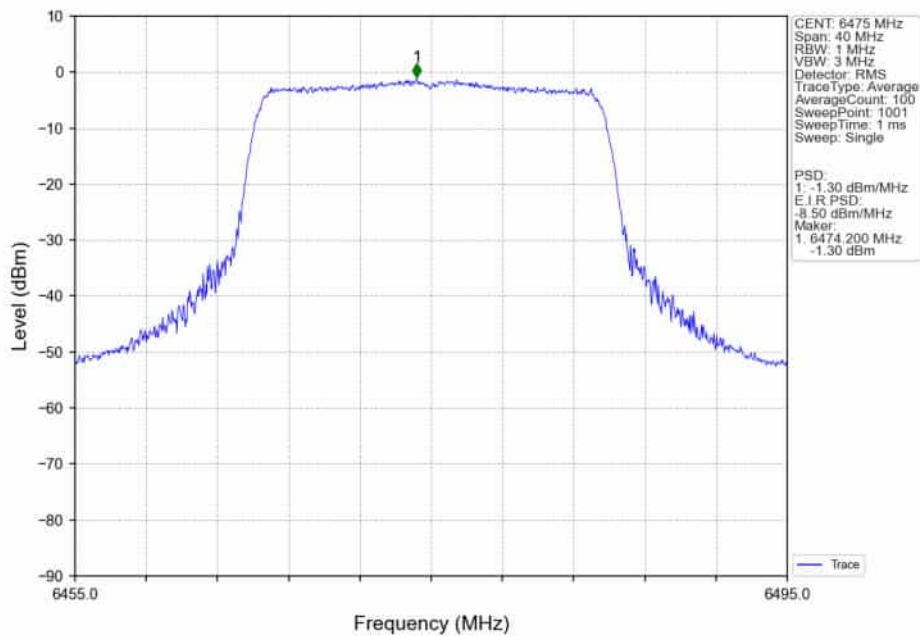

802.11ax(HEW20)_MCH_6475MHz_SU_/_Ant4_NTNV