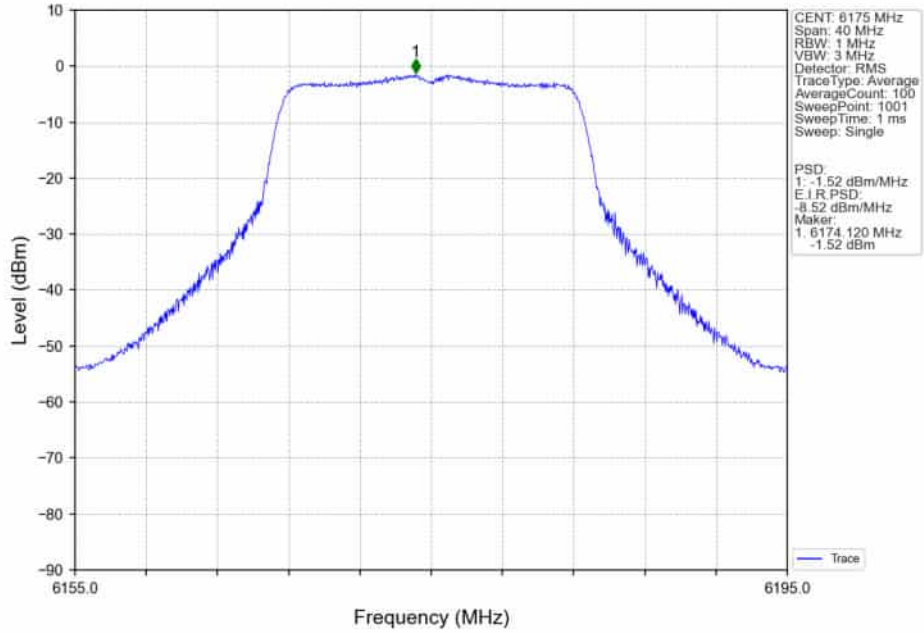

802.11ax(HEW160)_HCH_6345MHz_SU_ / _MIMO_NTNV

4.2.2 E.I.R.PSD

802.11a_LCH_5955MHz_MIMO_NTNV

802.11a_MCH_6175MHz_Ant5_NTNV

802.11a_MCH_6175MHz_Ant4_NTNV

802.11a_MCH_6175MHz_MIMO_NTNV

802.11a_HCH_6415MHz_Ant5_NTNV