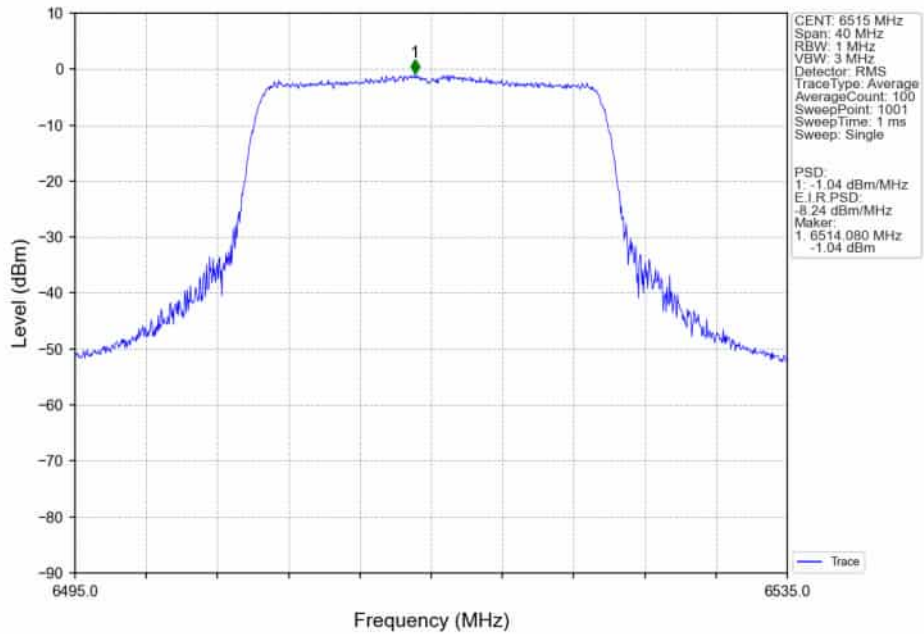

802.11ax(HEW20)_HCH_6515MHz_RU106_/_Ant5_NTNV

802.11ax(HEW20)_HCH_6515MHz_RU106 / _Ant4_NTNV

802.11ax(HEW20)_HCH_6515MHz_RU106 / _MIMO_NTNV

802.11ax(HEW20)_HCH_6515MHz_SU_/_Ant5_NTNV

802.11ax(HEW20)_HCH_6515MHz_SU_/_Ant4_NTNV