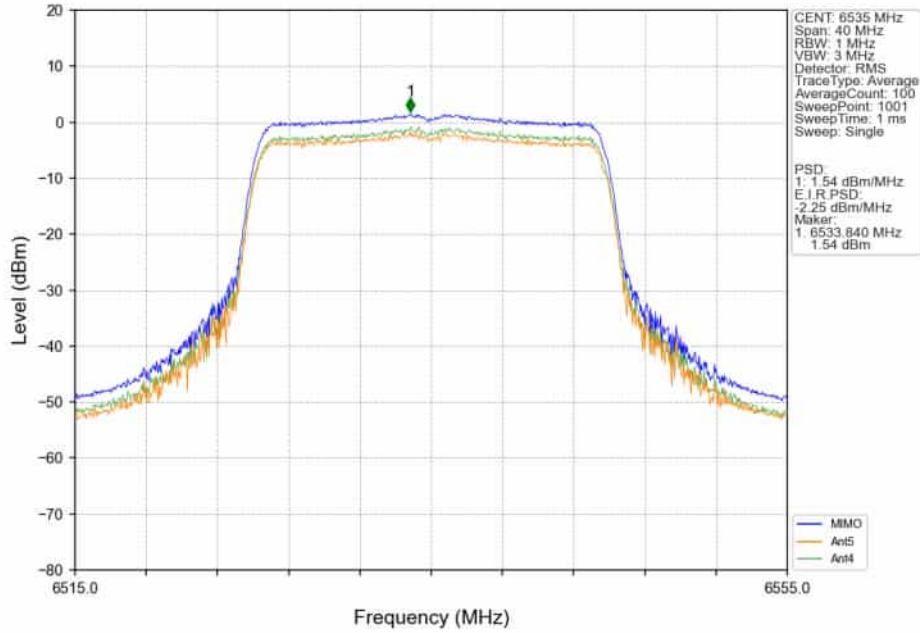

802.11ax(HEW20)_LCH_6535MHz_RU106_/_Ant4_NTNV

802.11ax(HEW20)_LCH_6535MHz_RU106_/_MIMO_NTNV

802.11ax(HEW20)_LCH_6535MHz_SU_ / _Ant5_NTNV

802.11ax(HEW20)_LCH_6535MHz_SU_ / _Ant4_NTNV

802.11ax(HEW20)_LCH_6535MHz_SU_/_MIMO_NTNV