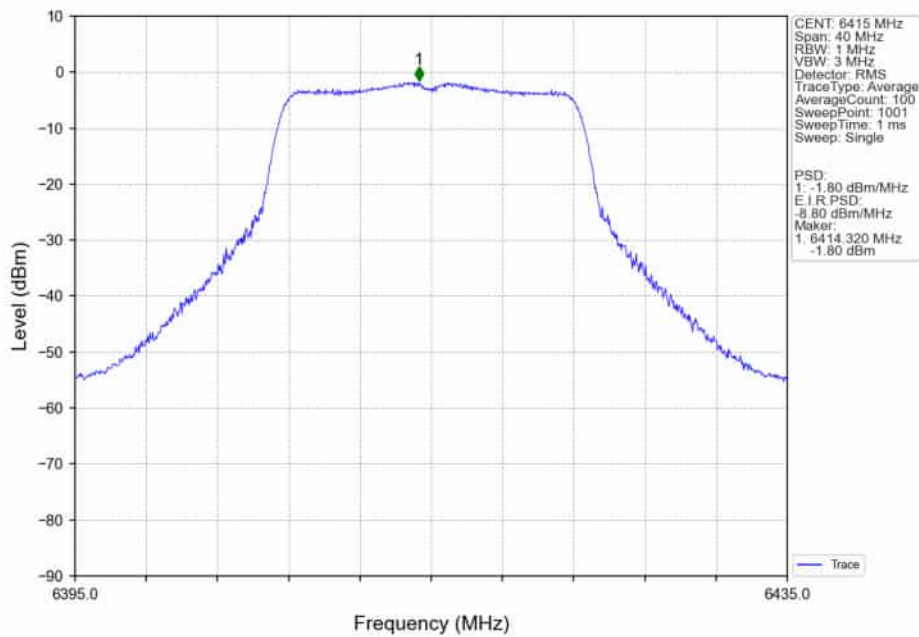

802.11a_HCH_6415MHz_Ant4_NTNV