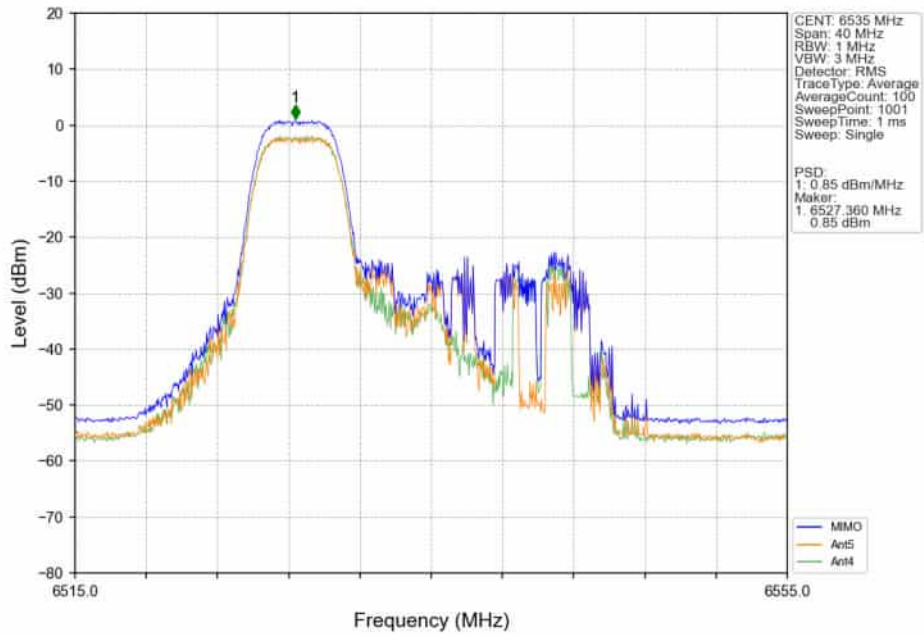

SGS-CSTC Standards Technical Services (Suzhou) Co., Ltd.

Report No.: SUCR250200006307

Rev.: 01

Page: 296 of 685

802.11ax(HEW20)_LCH_6535MHz_RU52 / _MIMO_NTNV