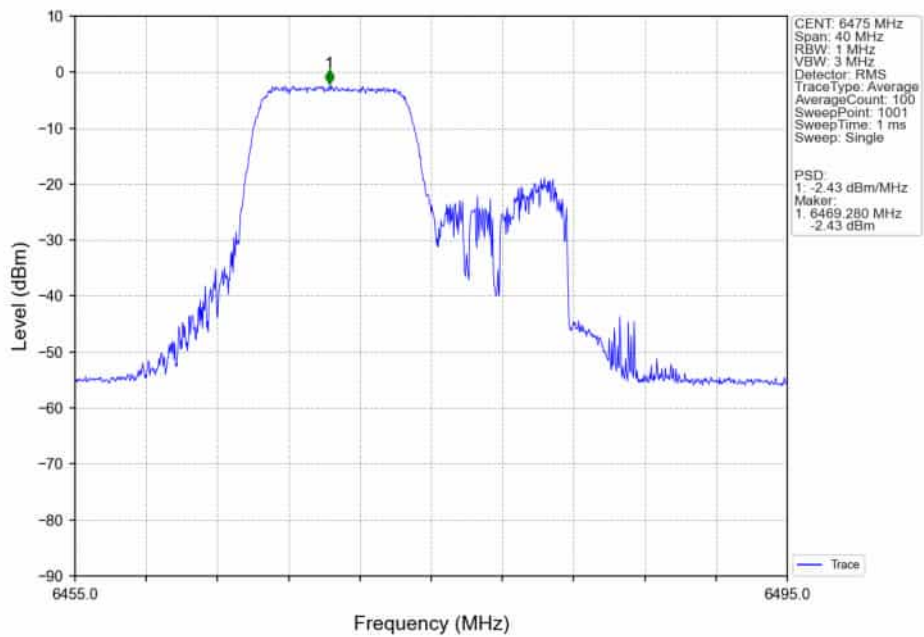

802.11ax(HEW20)_MCH_6475MHz_RU106_/_Ant5_NTNV