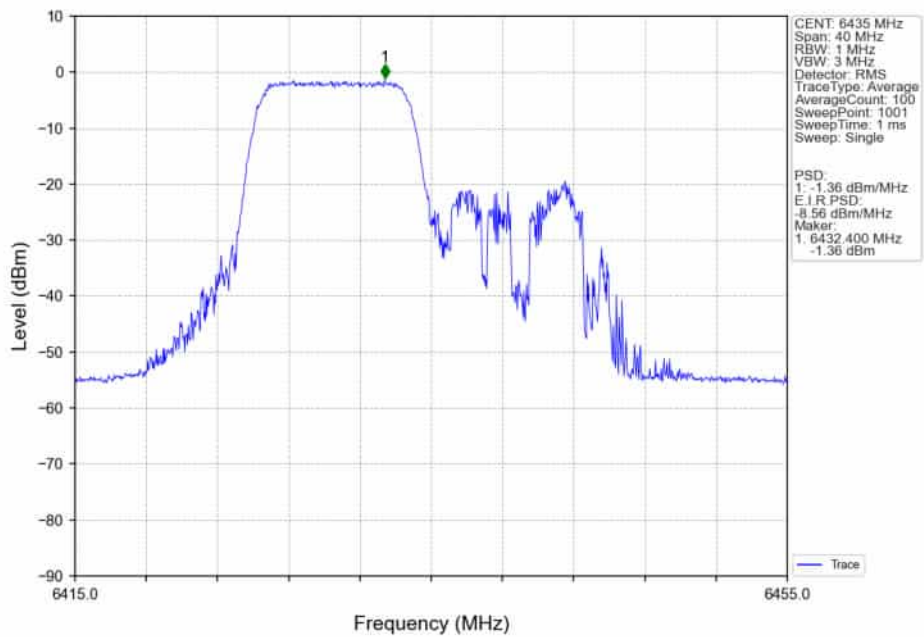

802.11ax(HEW20)_LCH_6435MHz_RU106/_Ant5_NTNV