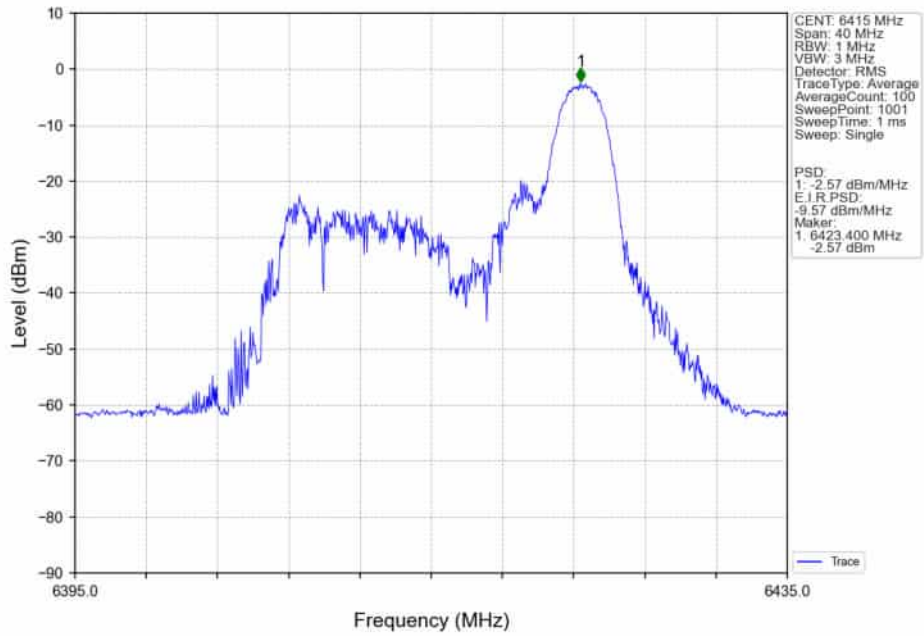

802.11ax(HEW20)_HCH_6415MHz_RU26_/_Ant4_NTNV