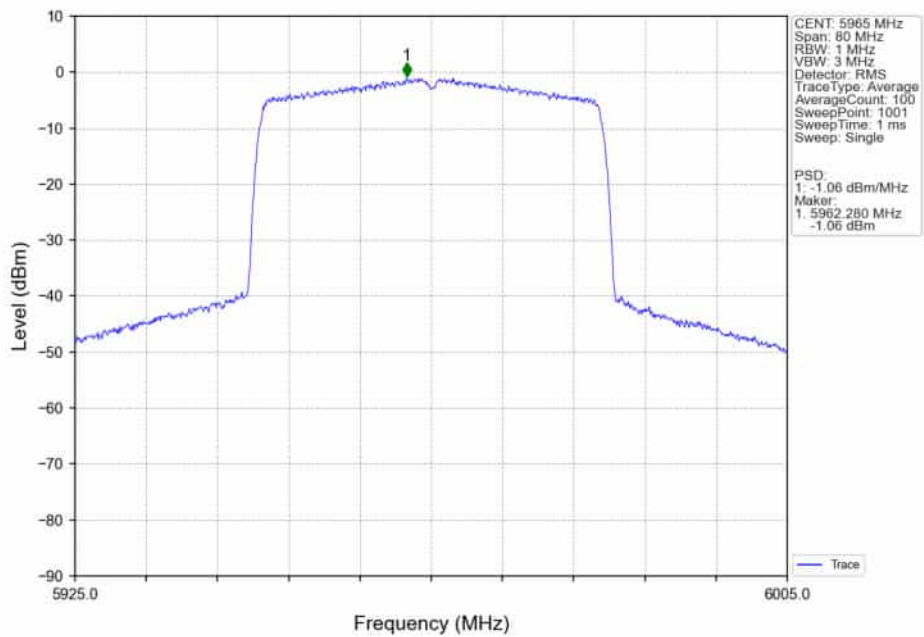

802.11ax(HEW20)_HCH_6415MHz_RU106/_MIMO_NTNV

802.11ax(HEW20)_HCH_6415MHz_SU_/_Ant5_NTNV

802.11ax(HEW20)_HCH_6415MHz_SU_/_Ant4_NTNV

802.11ax(HEW20)_HCH_6415MHz_SU_ / _MIMO_NTNV

802.11ax(HEW40)_LCH_5965MHz_SU_ / _Ant5_NTNV