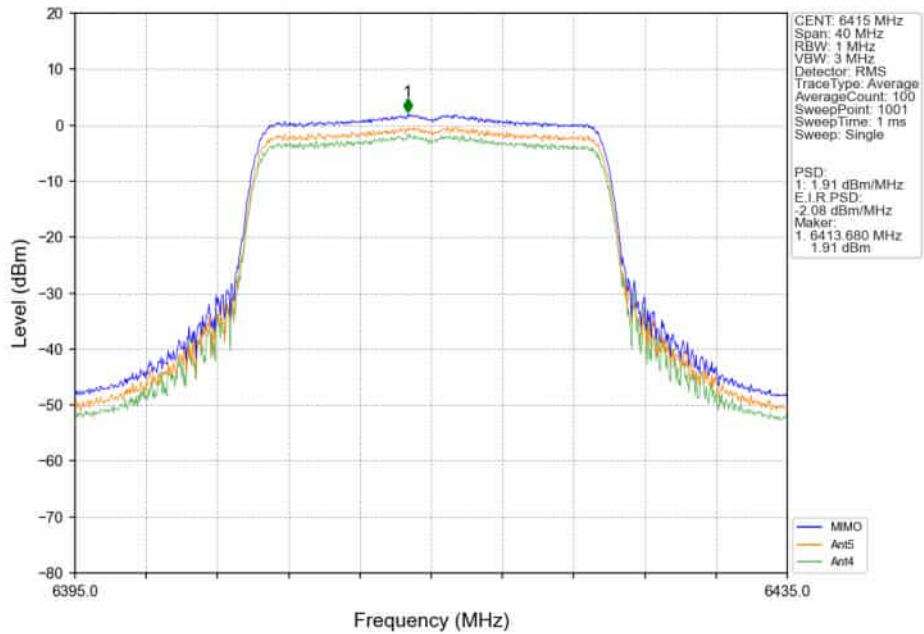

802.11ax(HEW20)_HCH_6415MHz_SU_ / _MIMO_NTNV