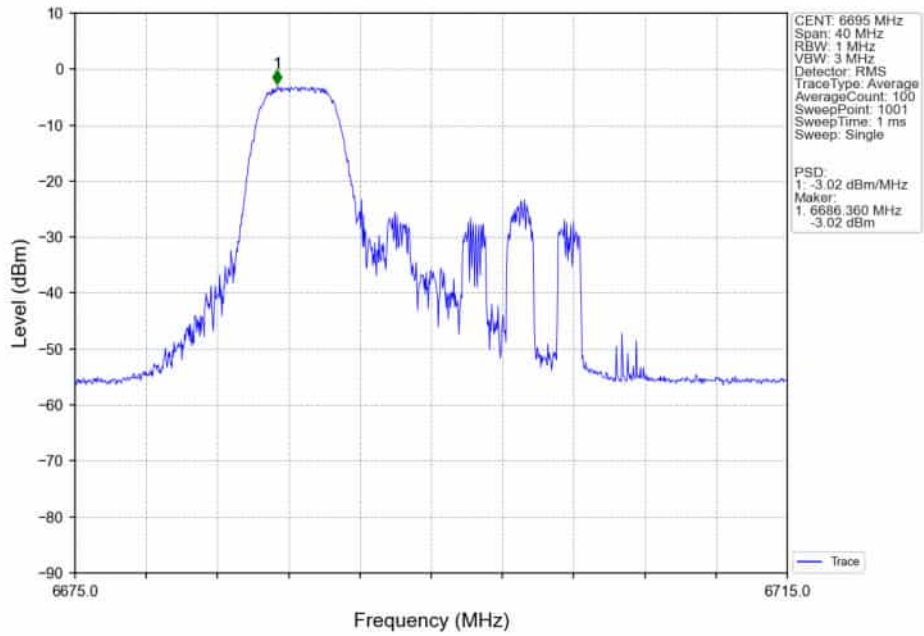

802.11ax(HEW20)_MCH_6695MHz_RU52 / _Ant5_NTNV