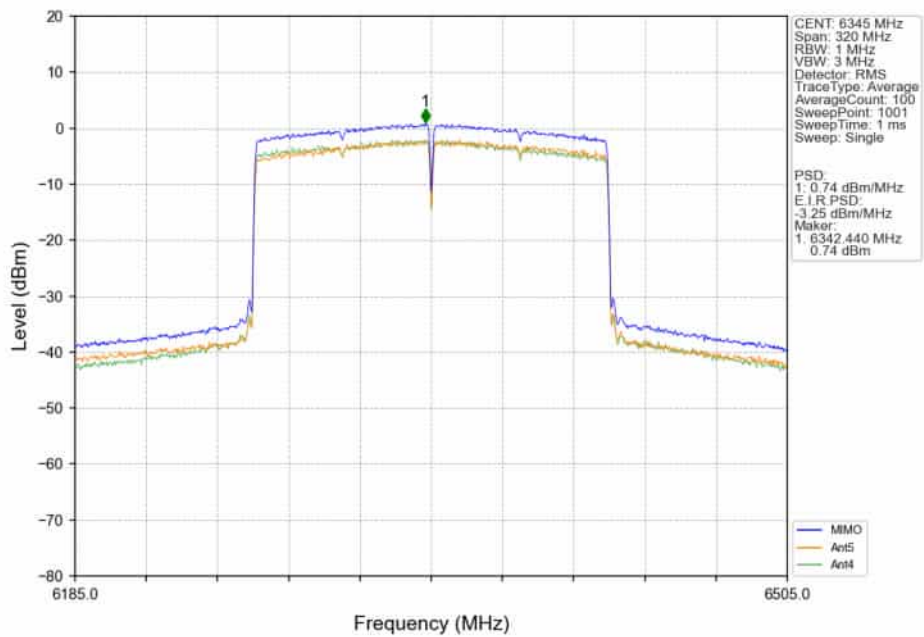

802.11ax(HEW160)_MCH_6185MHz_SU_/_MIMO_NTNV

802.11ax(HEW160)_HCH_6345MHz_SU_/_Ant5_NTNV

802.11ax(HEW160)_HCH_6345MHz_SU_ / _Ant4_NTNV

802.11ax(HEW160)_HCH_6345MHz_SU_ / _MIMO_NTNV

4.2.3 PSD

802.11a_LCH_6435MHz_MIMO_NTNV