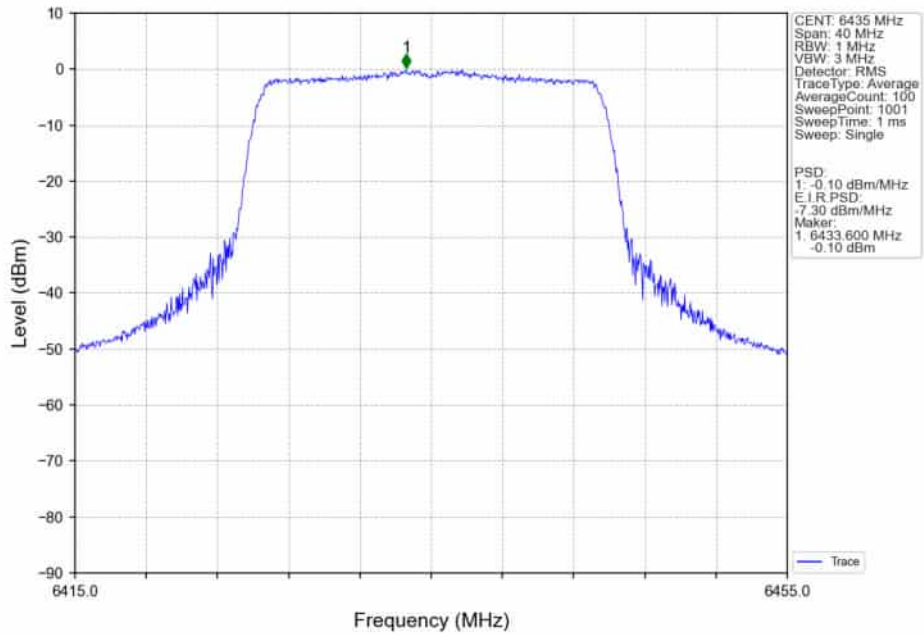

802.11ax(HEW20)_LCH_6435MHz_RU52/_MIMO_NTNV

802.11ax(HEW20)_LCH_6435MHz_RU106/_Ant5_NTNV

802.11ax(HEW20)_LCH_6435MHz_RU106_/_Ant4_NTNV

802.11ax(HEW20)_LCH_6435MHz_RU106_/_MIMO_NTNV

802.11ax(HEW20)_LCH_6435MHz_SU_ / _Ant5_NTNV