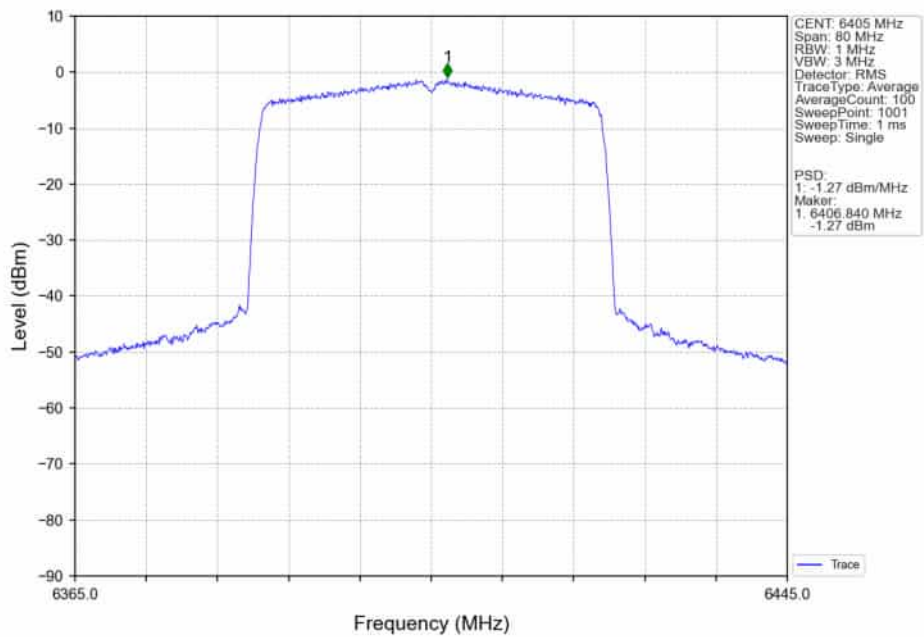

802.11ax(HEW40)_HCH_6405MHz_SU_/_Ant5_NTNV