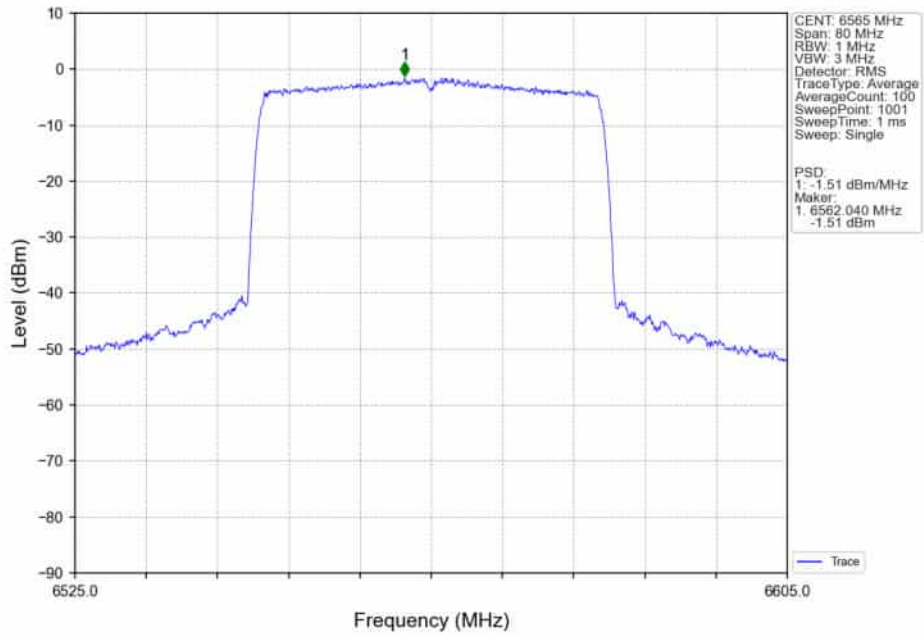

802.11ax(HEW20)_HCH_6855MHz_SU_/_Ant4_NTNV

802.11ax(HEW20)_HCH_6855MHz_SU_ / _MIMO_NTNV

802.11ax(HEW40)_LCH_6565MHz_SU_ / _Ant5_NTNV

802.11ax(HEW40)_LCH_6565MHz_SU_/_Ant4_NTNV

802.11ax(HEW40)_LCH_6565MHz_SU_/_MIMO_NTNV