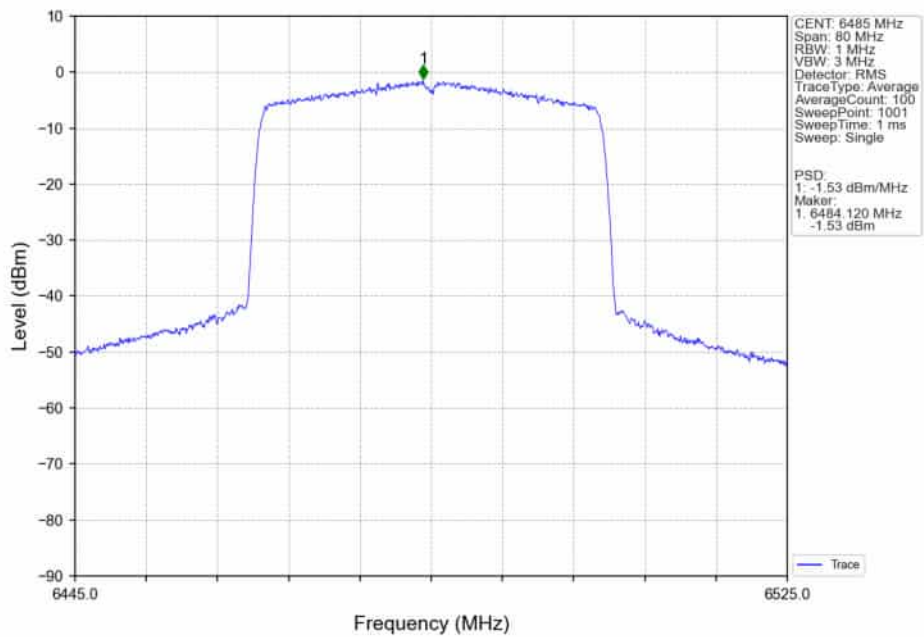

802.11ax(HEW40)_MCH_6485MHz_SU_/_Ant4_NTNV