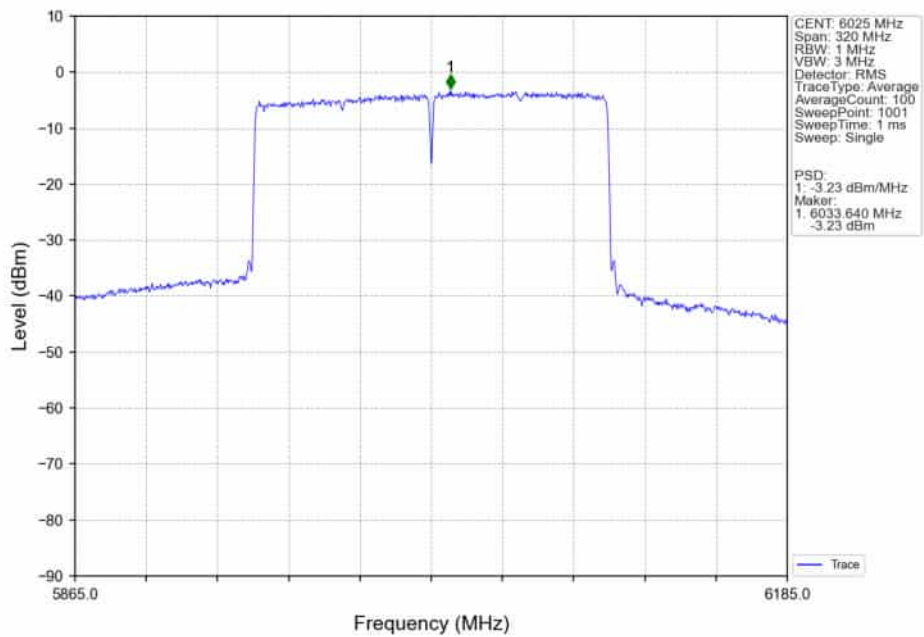

802.11ax(HEW80)_LCH_5985MHz_SU_ / _MIMO_NTNV

802.11ax(HEW80)_MCH_6145MHz_SU_ / _Ant5_NTNV

802.11ax(HEW80)_MCH_6145MHz_SU_/_Ant4_NTNV

802.11ax(HEW80)_MCH_6145MHz_SU_/_MIMO_NTNV

802.11ax(HEW80)_HCH_6385MHz_SU_/_Ant5_NTNV

802.11ax(HEW80)_HCH_6385MHz_SU_/_Ant4_NTNV

802.11ax(HEW80)_HCH_6385MHz_SU_/_MIMO_NTNV

802.11ax(HEW160)_LCH_6025MHz_SU_/_Ant5_NTNV

802.11ax(HEW160)_LCH_6025MHz_SU_ / _Ant4_NTNV

802.11ax(HEW160)_LCH_6025MHz_SU_ / _MIMO_NTNV