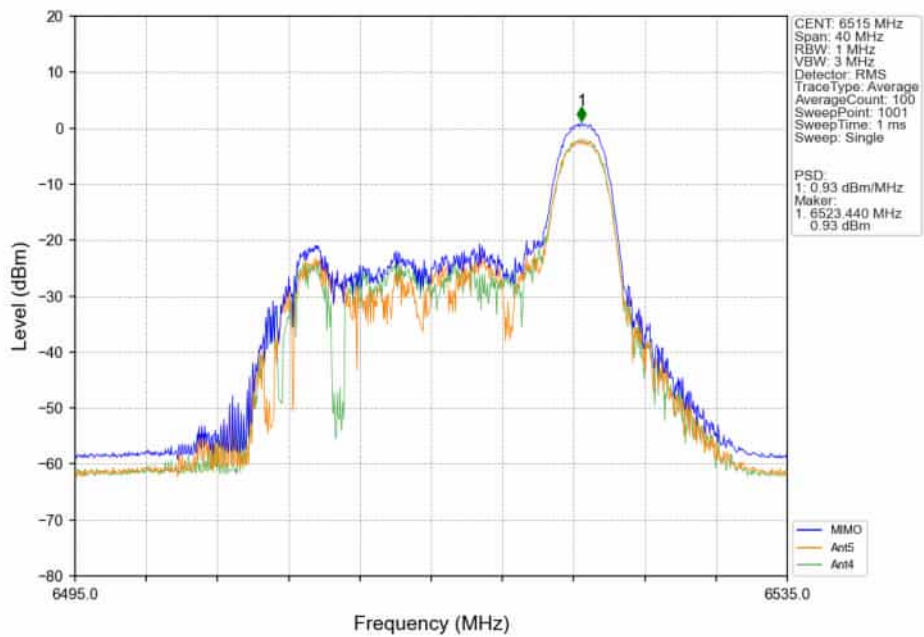

802.11ax(HEW20)_MCH_6475MHz_SU_ / _Ant4_NTNV

802.11ax(HEW20)_MCH_6475MHz_SU_/_MIMO_NTNV

802.11ax(HEW20)_HCH_6515MHz_RU26_/_Ant5_NTNV

802.11ax(HEW20)_HCH_6515MHz_RU26_/_Ant4_NTNV

802.11ax(HEW20)_HCH_6515MHz_RU26_/_MIMO_NTNV