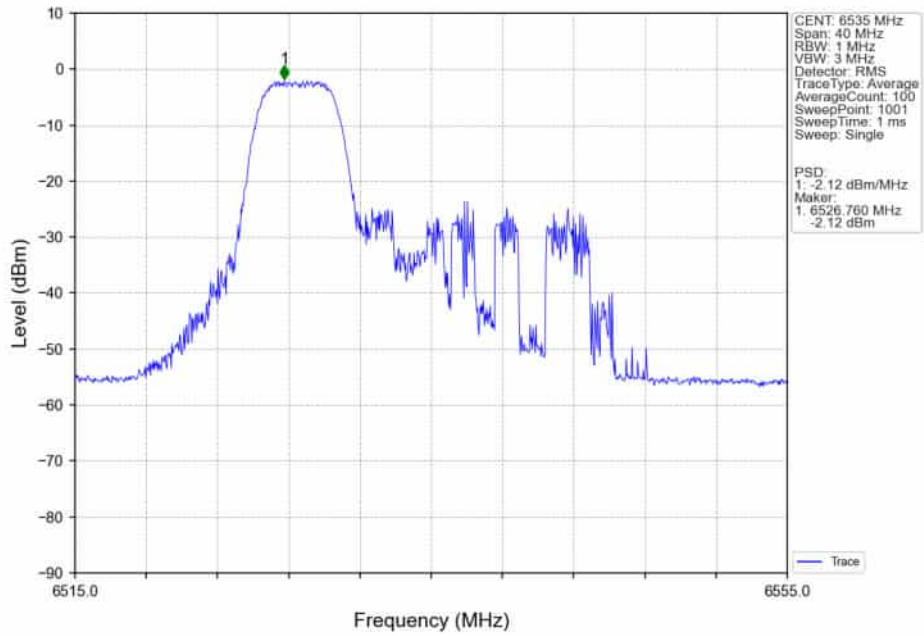

SGS-CSTC Standards Technical Services (Suzhou) Co., Ltd.

Report No.: SUCR250200006307

Rev.: 01

Page: 295 of 685

802.11ax(HEW20)_LCH_6535MHz_RU52_/_Ant5_NTNV