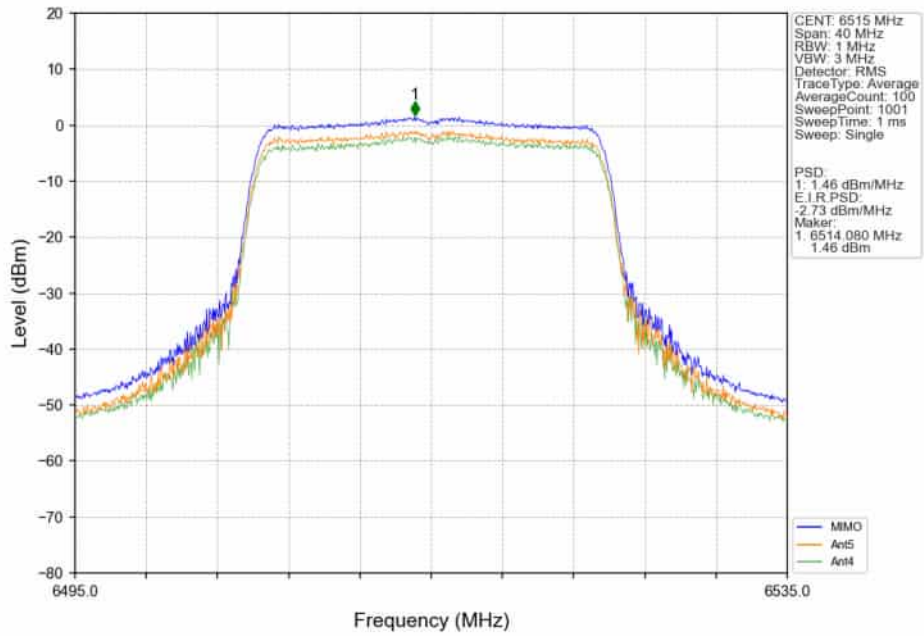

802.11ax(HEW20)_HCH_6515MHz_SU_ / _MIMO_NTNV