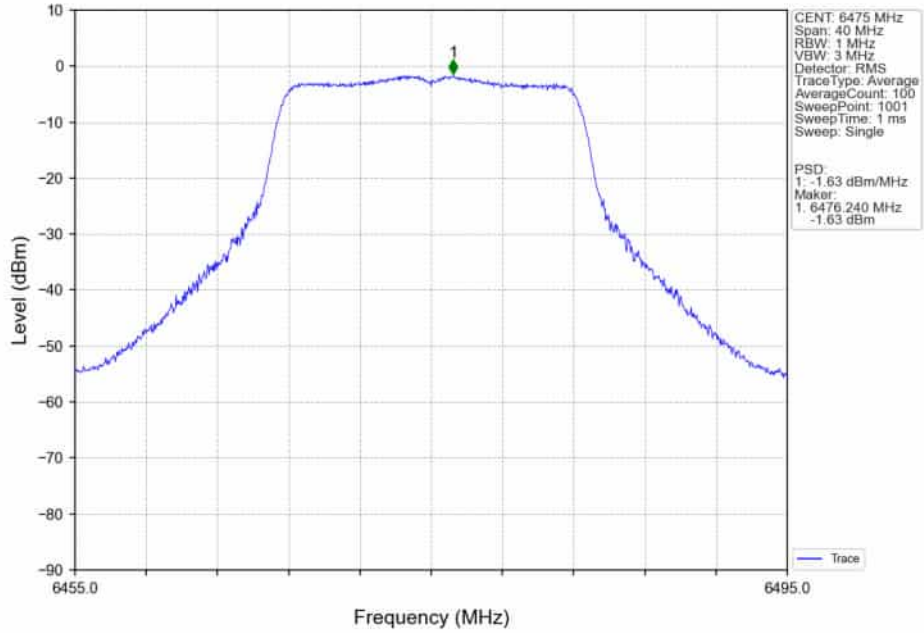

802.11a_MCH_6475MHz_Ant4_NTNV