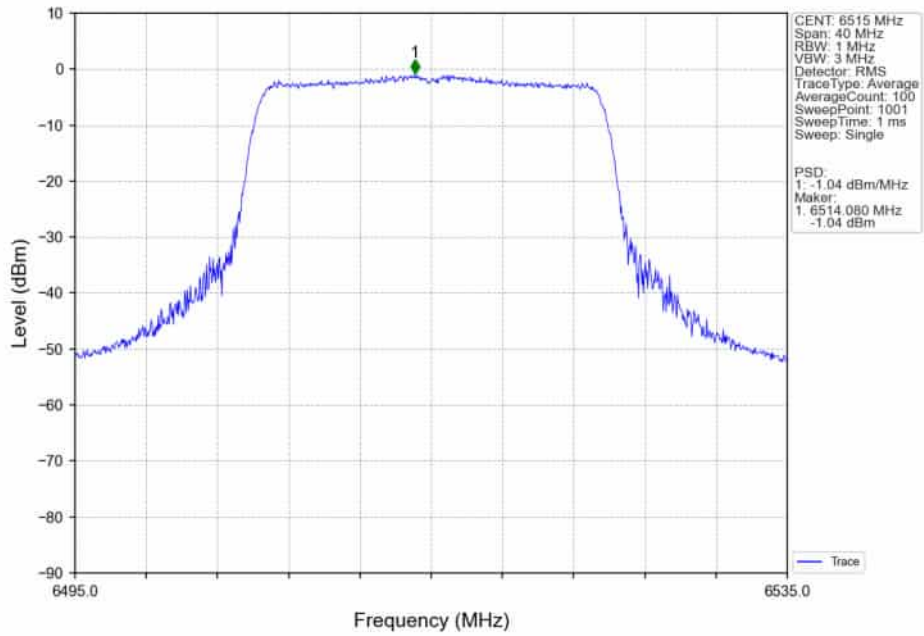

802.11ax(HEW20)_HCH_6515MHz_RU106/_Ant5_NTNV

802.11ax(HEW20)_HCH_6515MHz_RU106 / _Ant4_NTNV

802.11ax(HEW20)_HCH_6515MHz_RU106 / _MIMO_NTNV

802.11ax(HEW20)_HCH_6515MHz_SU_ / _Ant5_NTNV

802.11ax(HEW20)_HCH_6515MHz_SU_ / _Ant4_NTNV