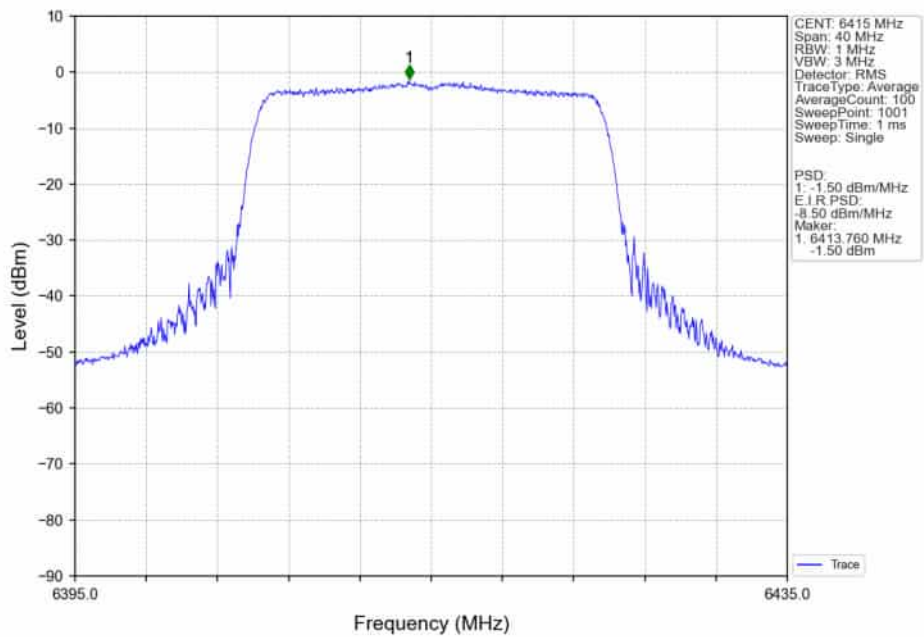

802.11ax(HEW20)_HCH_6415MHz_SU_/_Ant4_NTNV