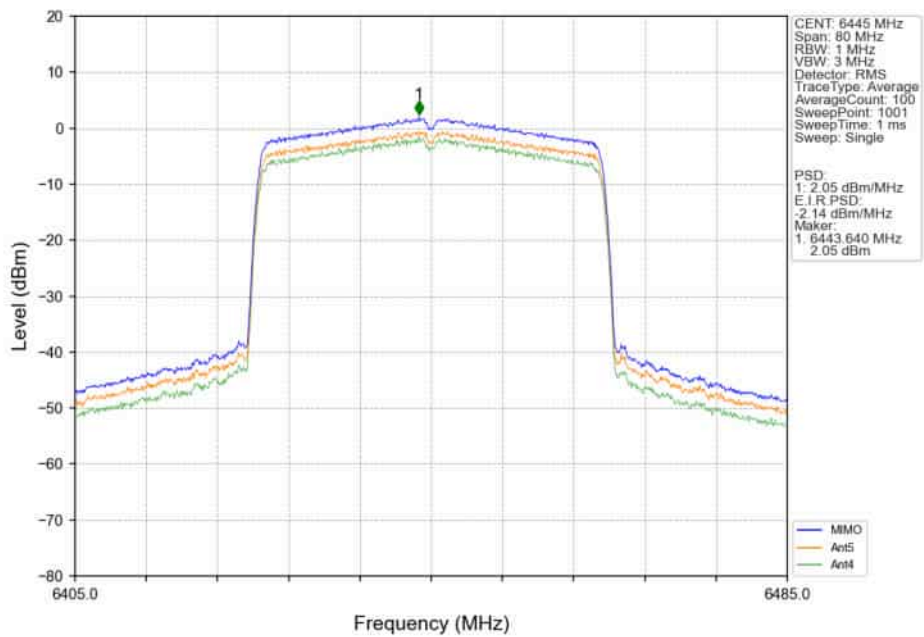

802.11ax(HEW40)_LCH_6445MHz_SU_/_MIMO_NTNV

802.11ax(HEW40)_MCH_6485MHz_SU_/_Ant5_NTNV

802.11ax(HEW40)_MCH_6485MHz_SU_/_Ant4_NTNV

802.11ax(HEW40)_MCH_6485MHz_SU_ / _MIMO_NTNV

802.11ax(HEW80)_LCH_6465MHz_SU_ / _Ant5_NTNV