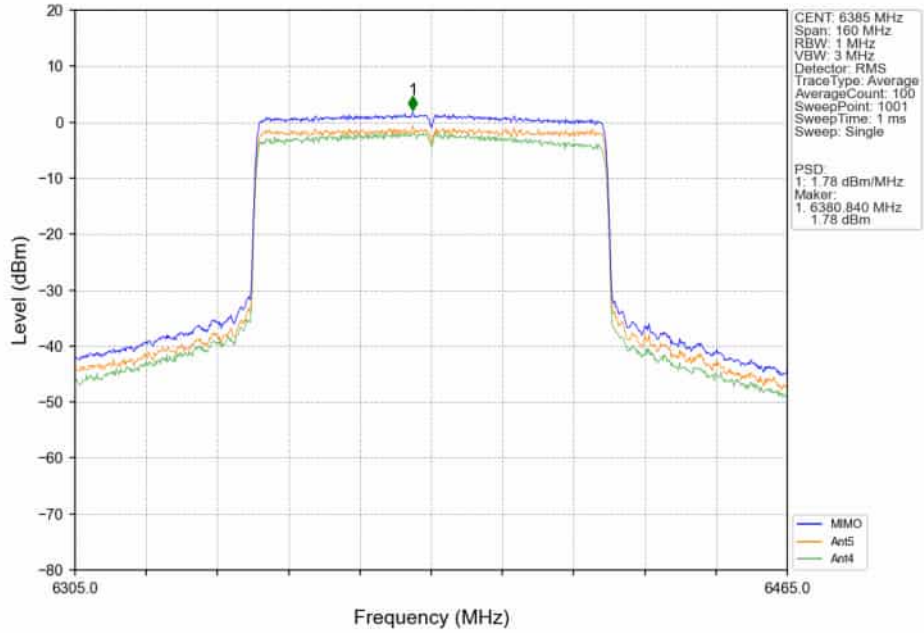

802.11ax(HEW80)_HCH_6385MHz_SU_/_MIMO_NTNV