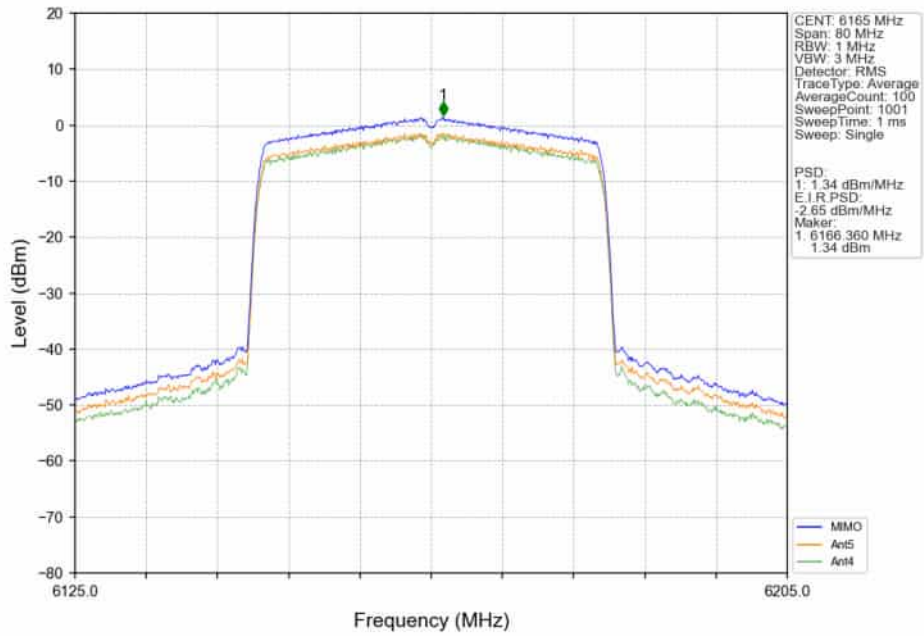

802.11ax(HEW40)_MCH_6165MHz_SU_ / _MIMO_NTNV