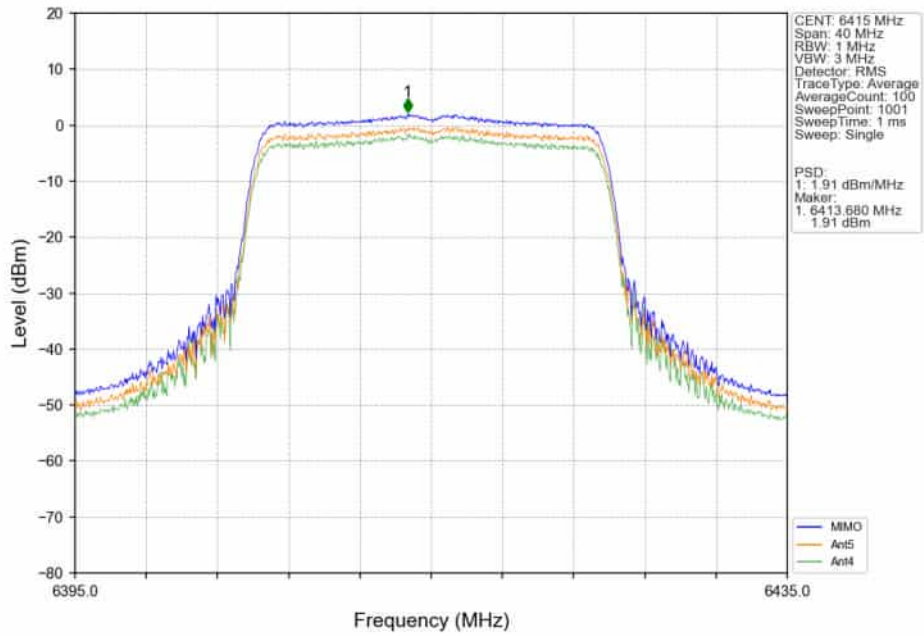

802.11ax(HEW20)_HCH_6415MHz_RU106/_MIMO_NTNV

802.11ax(HEW20)_HCH_6415MHz_SU_/_Ant5_NTNV

802.11ax(HEW20)_HCH_6415MHz_SU_/_Ant4_NTNV

802.11ax(HEW20)_HCH_6415MHz_SU_ / _MIMO_NTNV

802.11ax(HEW40)_LCH_5965MHz_SU_ / _Ant5_NTNV