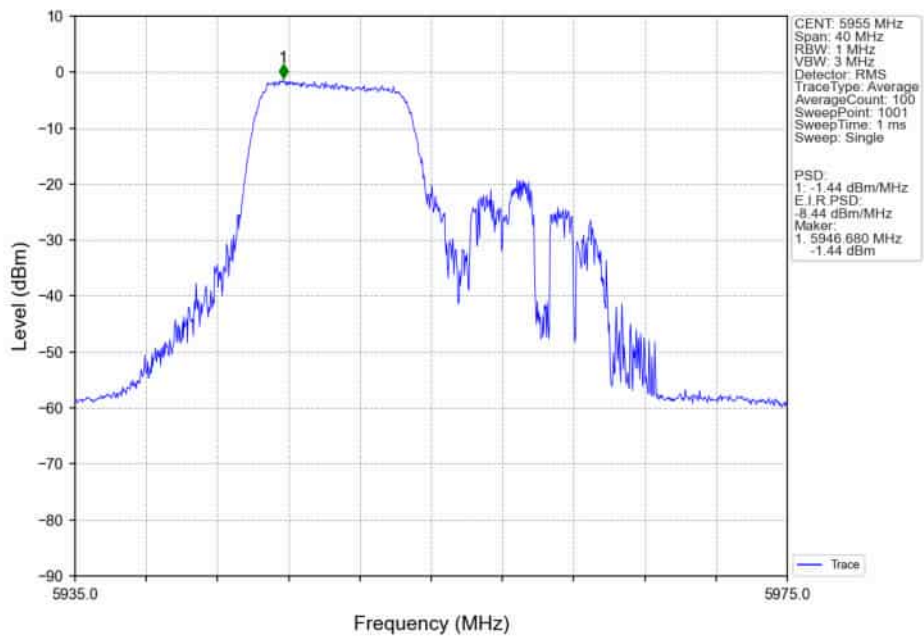

802.11ax(HEW20)_LCH_5955MHz_RU106/_Ant5_NTNV