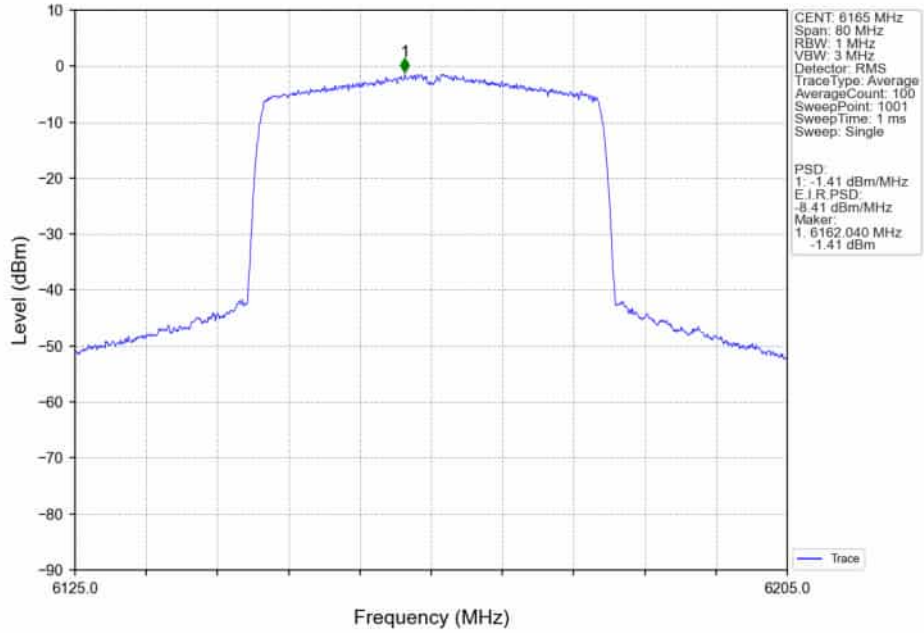

802.11ax(HEW40)_MCH_6165MHz_SU_/_Ant5_NTNV