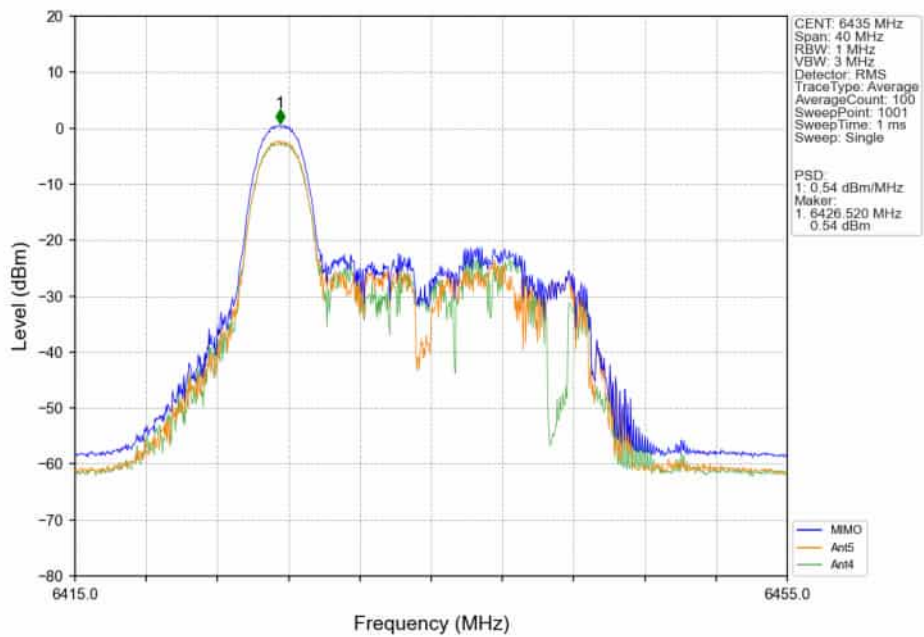

SGS-CSTC Standards Technical Services (Suzhou) Co., Ltd.

Report No.: SUCR250200006307

Rev.: 01

Page: 240 of 685

802.11ax(HEW20)_LCH_6435MHz_RU26_/_Ant4_NTNV

802.11ax(HEW20)_LCH_6435MHz_RU26_/_MIMO_NTNV

SGS-CSTC Standards Technical Services (Suzhou) Co., Ltd.