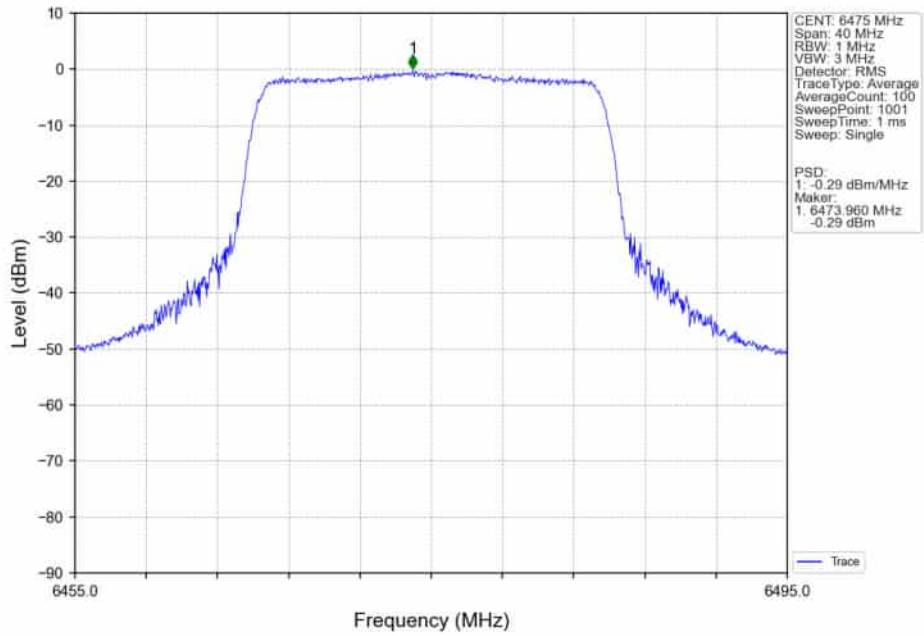

802.11ax(HEW20)_MCH_6475MHz_RU52_/_MIMO_NTNV

802.11ax(HEW20)_MCH_6475MHz_RU106_/_Ant5_NTNV

802.11ax(HEW20)_MCH_6475MHz_RU106_/_Ant4_NTNV

802.11ax(HEW20)_MCH_6475MHz_RU106_/_MIMO_NTNV

802.11ax(HEW20)_MCH_6475MHz_SU_ / _Ant5_NTNV