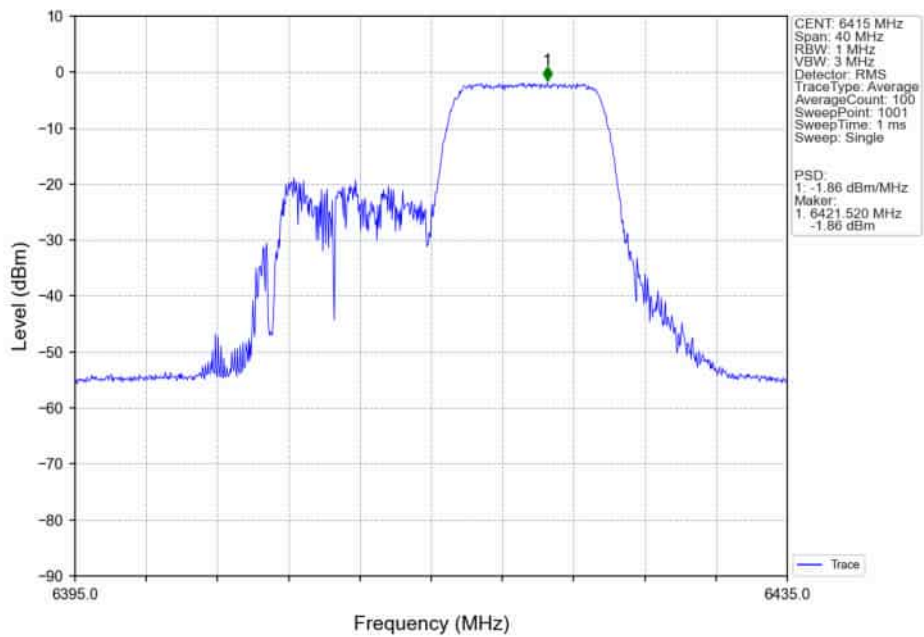

802.11ax(HEW20)_HCH_6415MHz_RU52 / _Ant5_NTNV

802.11ax(HEW20)_HCH_6415MHz_RU52 / _Ant4_NTNV

802.11ax(HEW20)_HCH_6415MHz_RU52_/_MIMO_NTNV

802.11ax(HEW20)_HCH_6415MHz_RU106_/_Ant5_NTNV

802.11ax(HEW20)_HCH_6415MHz_RU106/_Ant4_NTNV