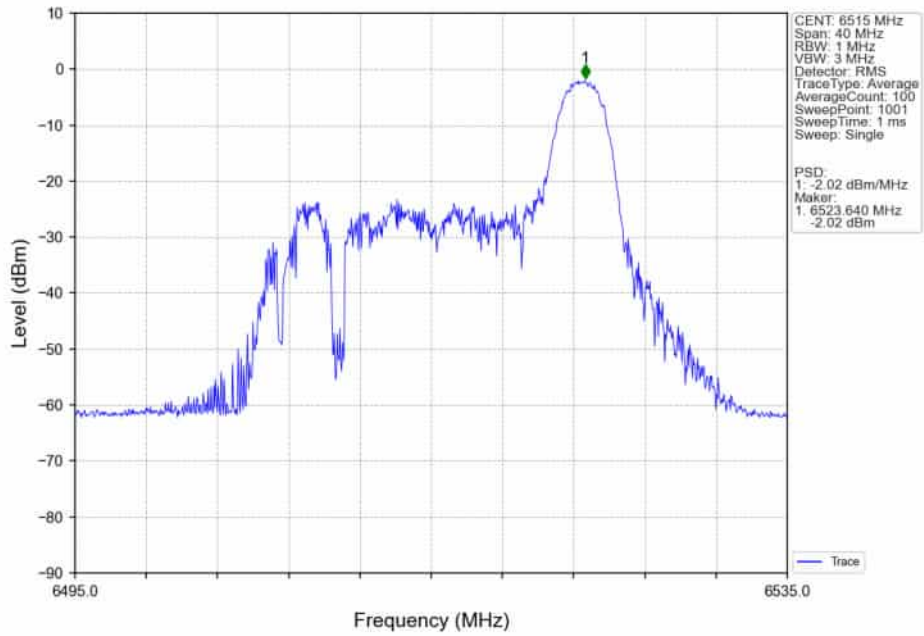

802.11ax(HEW20)_MCH_6475MHz_SU_ / _Ant4_NTNV

802.11ax(HEW20)_MCH_6475MHz_SU_/_MIMO_NTNV

802.11ax(HEW20)_HCH_6515MHz_RU26_/_Ant5_NTNV

802.11ax(HEW20)_HCH_6515MHz_RU26_/_Ant4_NTNV

802.11ax(HEW20)_HCH_6515MHz_RU26_/_MIMO_NTNV