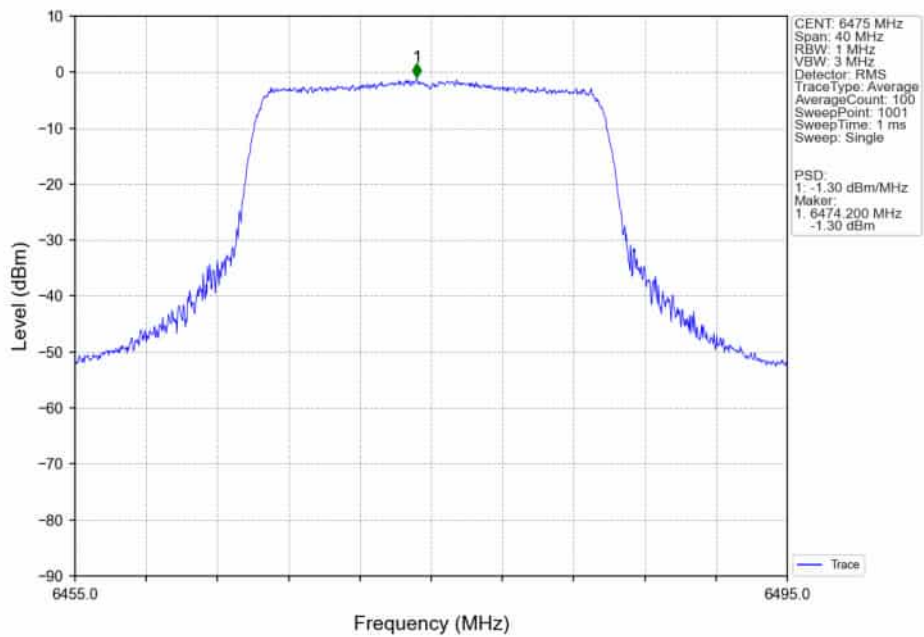

802.11ax(HEW20)_MCH_6475MHz_SU_ / _Ant4_NTNV