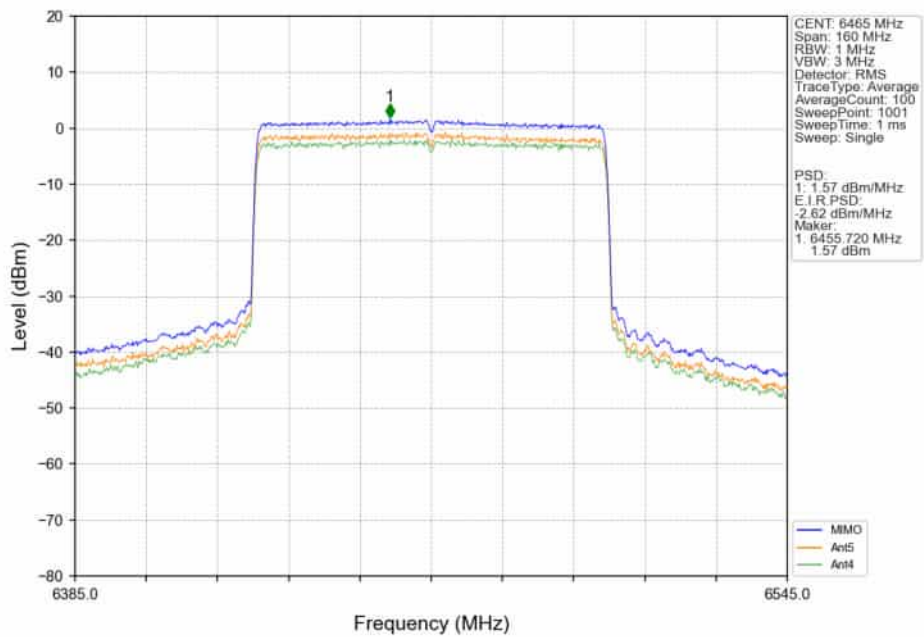

802.11ax(HEW80)_LCH_6465MHz_SU_/_MIMO_NTNV