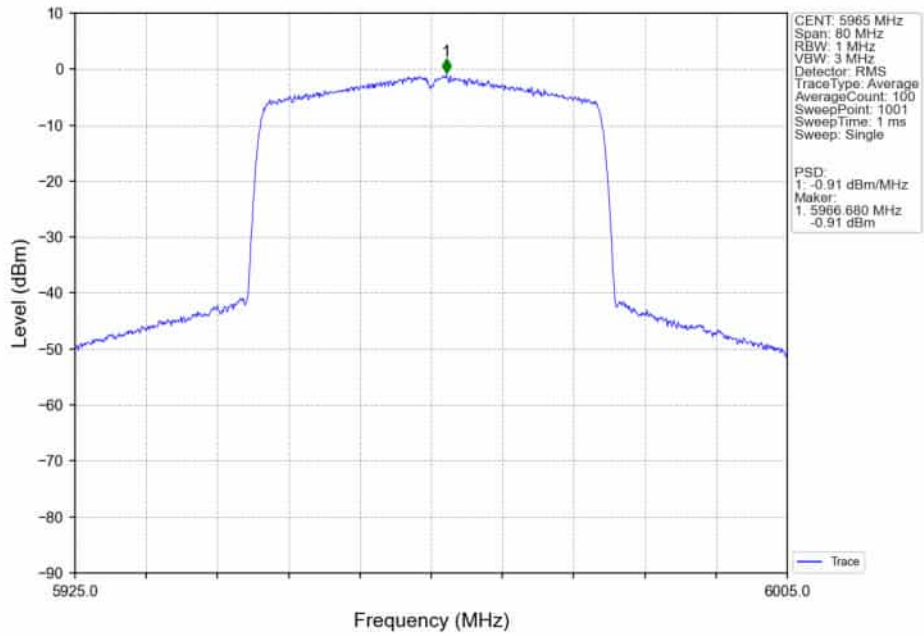

802.11ax(HEW40)_LCH_5965MHz_SU_/_Ant4_NTNV