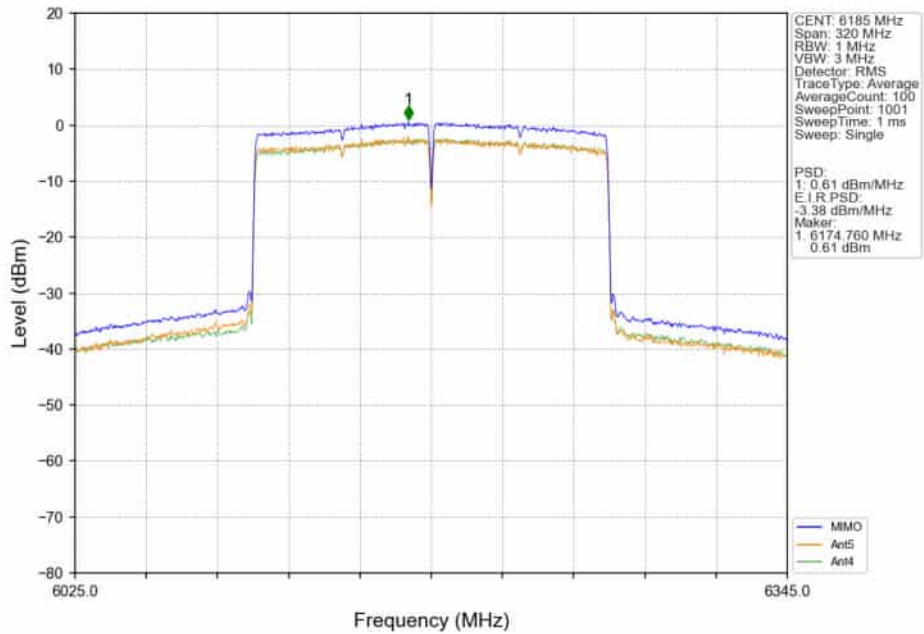

802.11ax(HEW160)_MCH_6185MHz_SU_/_MIMO_NTNV