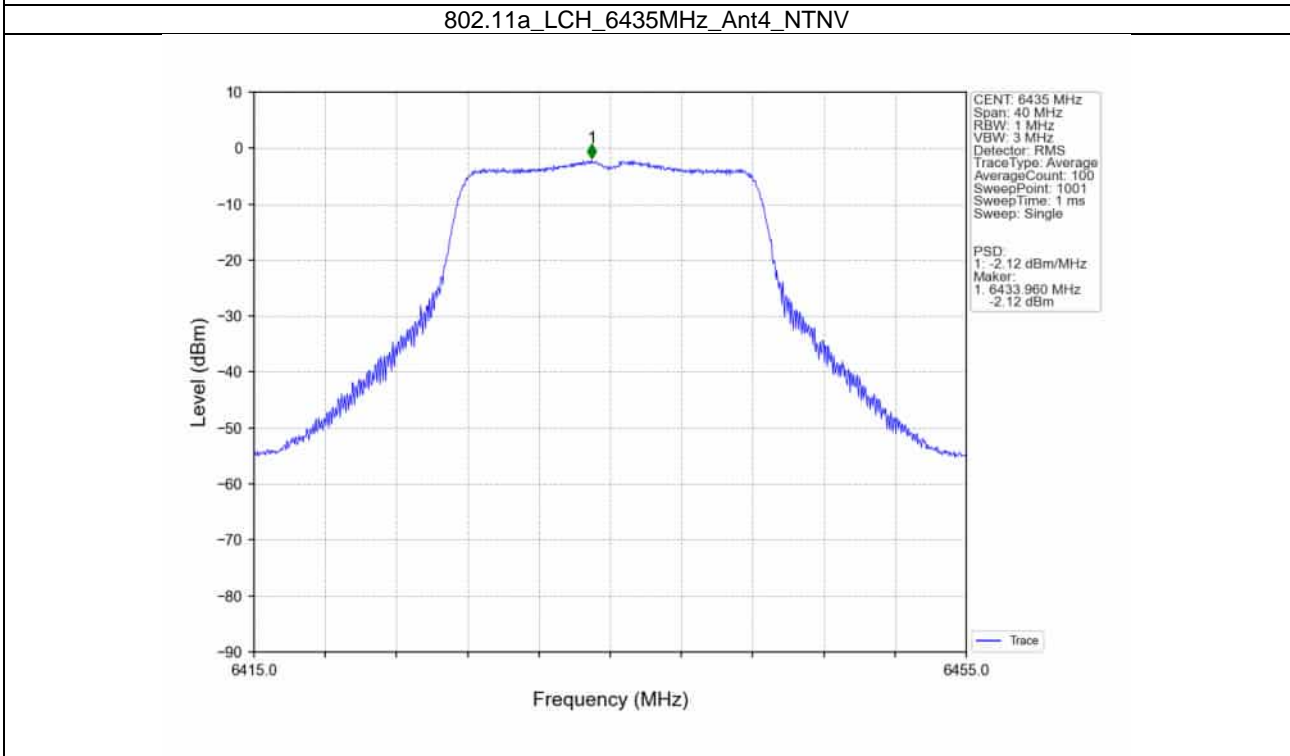

802.11ax(HEW160)_MCH_6185MHz_SU_/_MIMO_NTNV

802.11ax(HEW160)_HCH_6345MHz_SU_/_Ant5_NTNV

802.11ax(HEW160)_HCH_6345MHz_SU_ / _Ant4_NTNV

802.11ax(HEW160)_HCH_6345MHz_SU_ / _MIMO_NTNV

4.2.3 PSD

802.11a_LCH_6435MHz_MIMO_NTNV