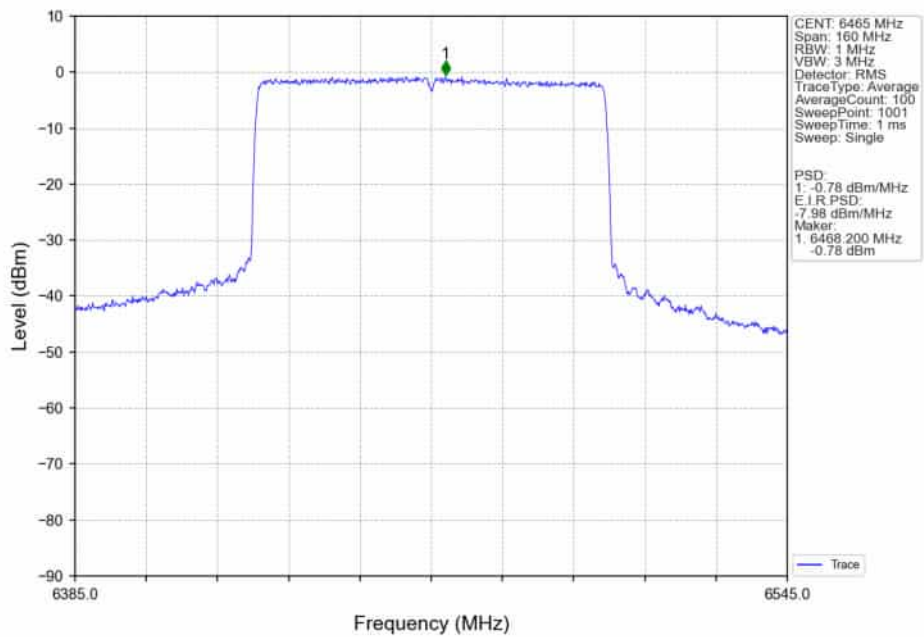

802.11ax(HEW40)_LCH_6445MHz_SU_/_MIMO_NTNV

802.11ax(HEW40)_MCH_6485MHz_SU_/_Ant5_NTNV

802.11ax(HEW40)_MCH_6485MHz_SU_/_Ant4_NTNV

802.11ax(HEW40)_MCH_6485MHz_SU_ / _MIMO_NTNV

802.11ax(HEW80)_LCH_6465MHz_SU_ / _Ant5_NTNV