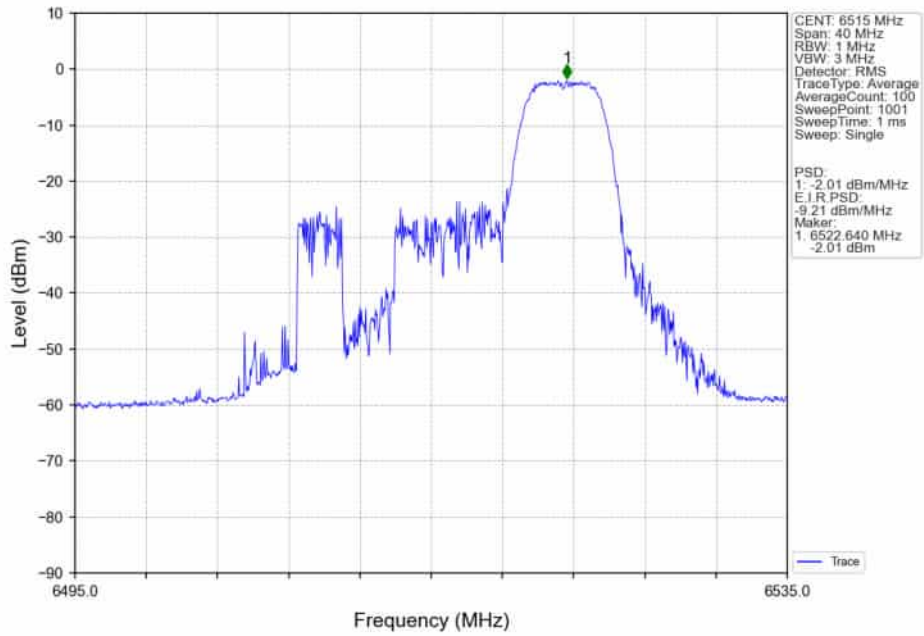

802.11ax(HEW20)_HCH_6515MHz_RU52_/_Ant5_NTNV