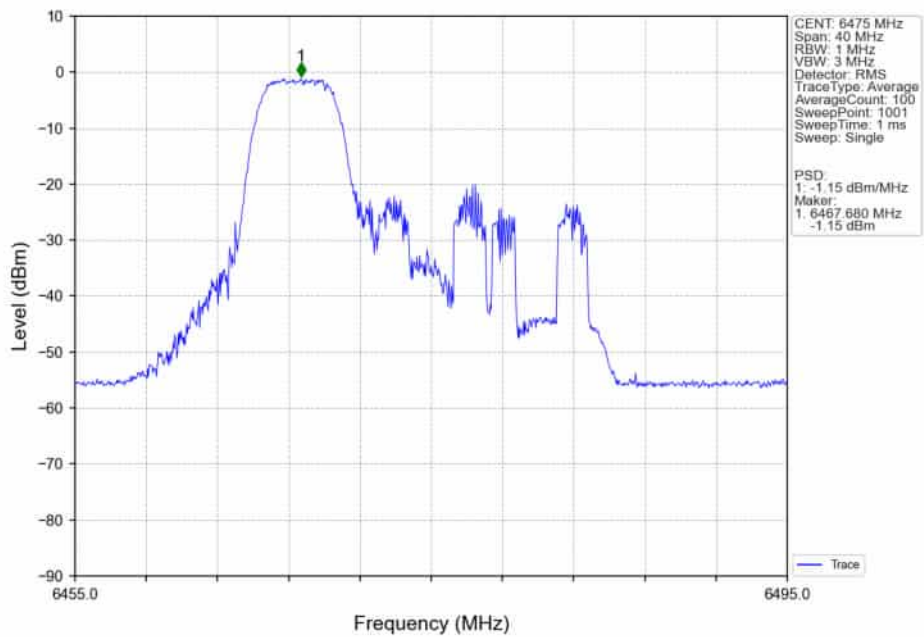

802.11ax(HEW20)_MCH_6475MHz_RU26_/_Ant5_NTNV

802.11ax(HEW20)_MCH_6475MHz_RU26_/_Ant4_NTNV

802.11ax(HEW20)_MCH_6475MHz_RU26_/_MIMO_NTNV

802.11ax(HEW20)_MCH_6475MHz_RU52 / _Ant5_NTNV

802.11ax(HEW20)_MCH_6475MHz_RU52 / _Ant4_NTNV