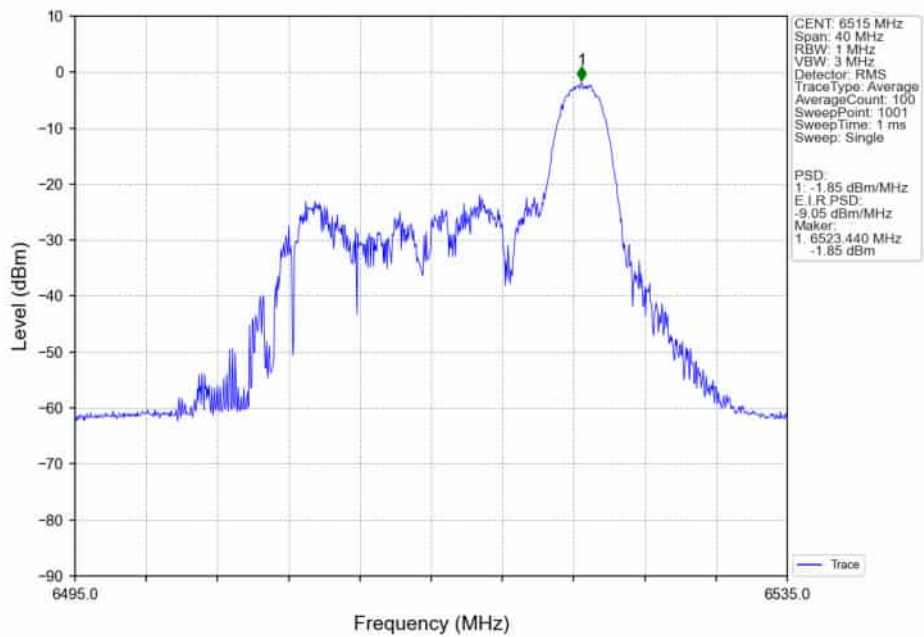

802.11ax(HEW20)_MCH_6475MHz_RU106_/_MIMO_NTNV

802.11ax(HEW20)_MCH_6475MHz_SU_/_Ant5_NTNV

802.11ax(HEW20)_MCH_6475MHz_SU_/_Ant4_NTNV

802.11ax(HEW20)_MCH_6475MHz_SU_/_MIMO_NTNV

802.11ax(HEW20)_HCH_6515MHz_RU26_/_Ant5_NTNV