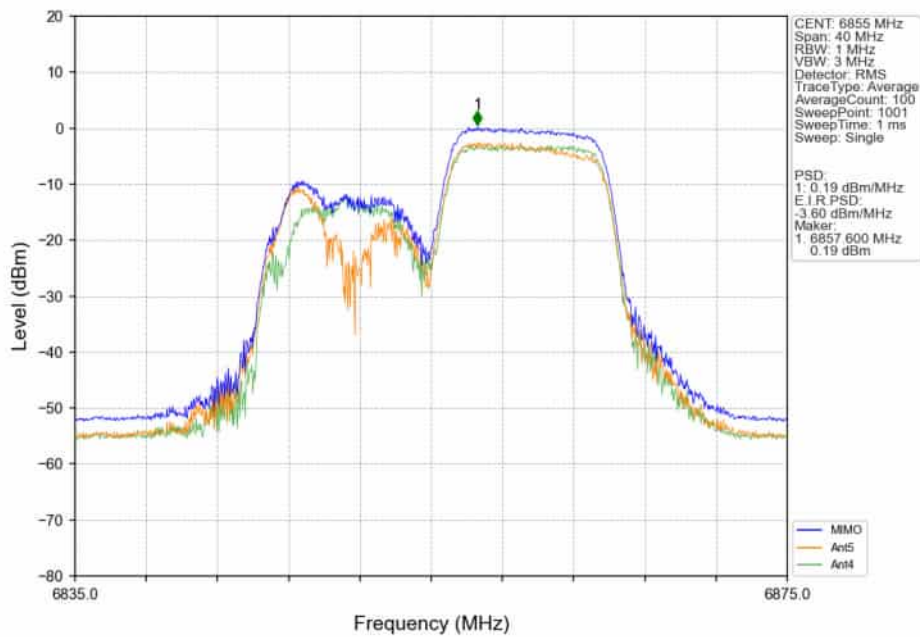

802.11ax(HEW20)_HCH_6855MHz_RU106/_MIMO_NTNV