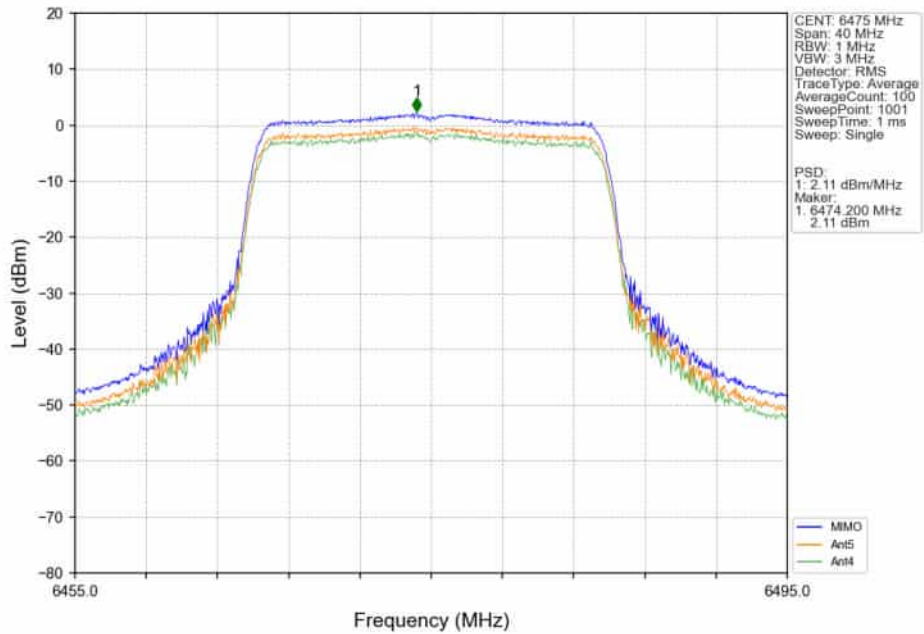

802.11ax(HEW20)_MCH_6475MHz_SU_/_MIMO_NTNV