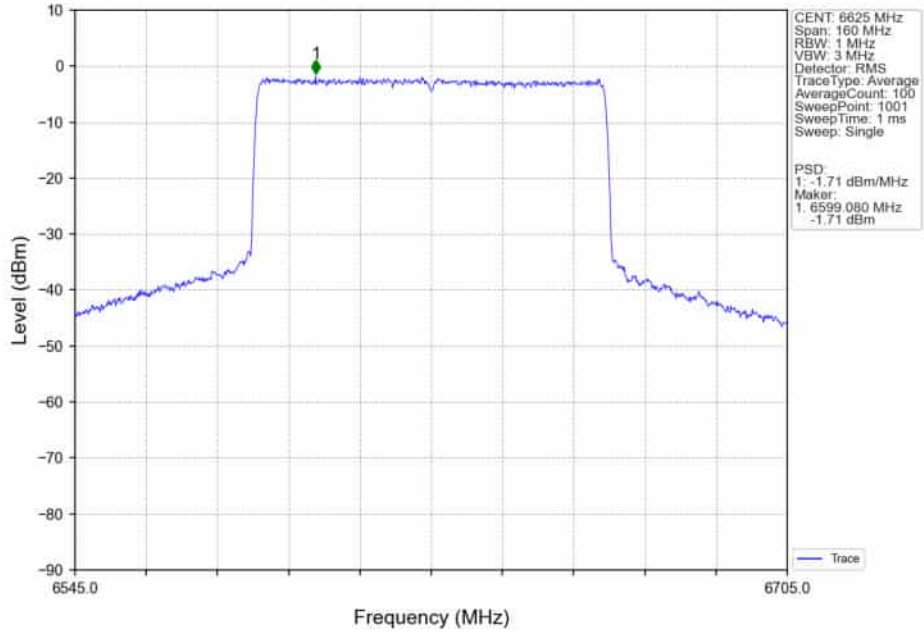

802.11ax(HEW80)_LCH_6625MHz_SU_ / _Ant5_NTNV