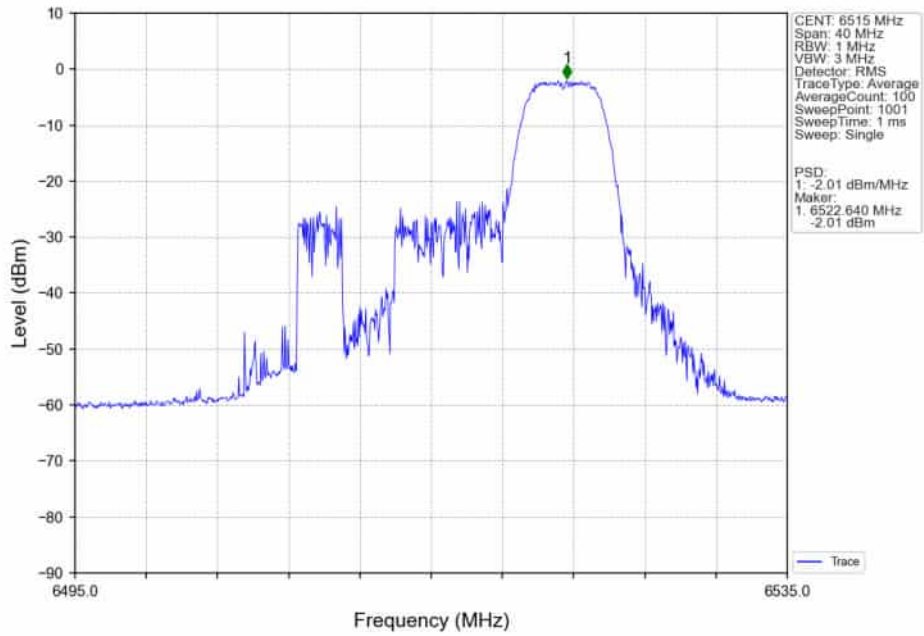

SGS-CSTC Standards Technical Services (Suzhou) Co., Ltd.

Report No.: SUCR250200006307

Rev.: 01

Page: 253 of 685

802.11ax(HEW20)_HCH_6515MHz_RU52_/_Ant5_NTNV