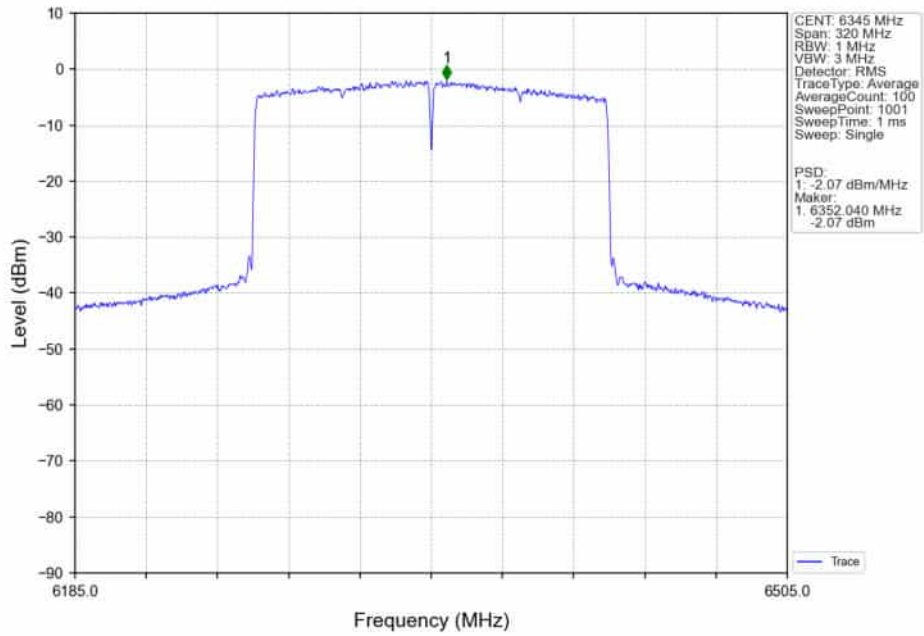

802.11ax(HEW160)_MCH_6185MHz_SU_ / _Ant5_NTNV

802.11ax(HEW160)_MCH_6185MHz_SU_ / _Ant4_NTNV

802.11ax(HEW160)_MCH_6185MHz_SU_/_MIMO_NTNV

802.11ax(HEW160)_HCH_6345MHz_SU_/_Ant5_NTNV

802.11ax(HEW160)_HCH_6345MHz_SU_ / _Ant4_NTNV