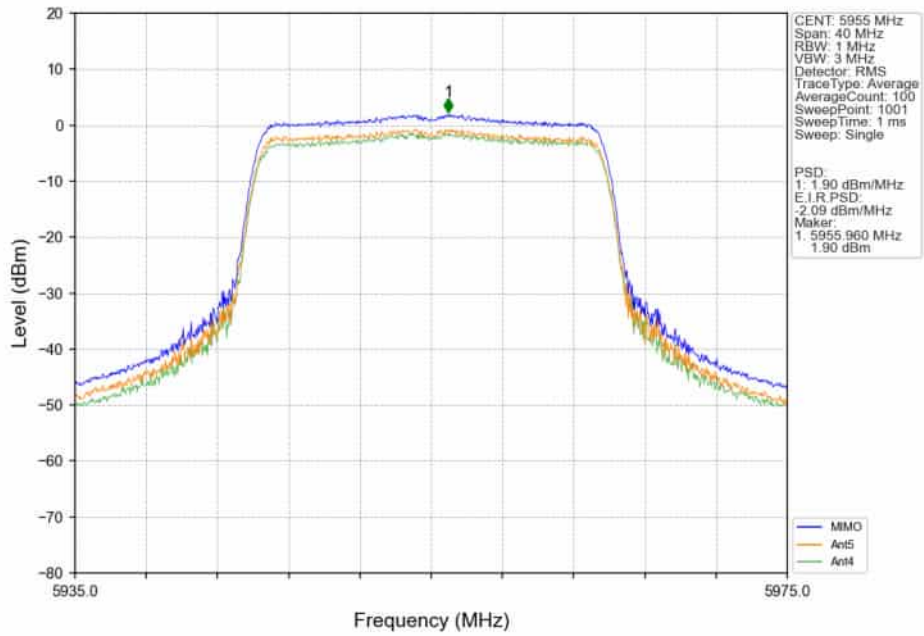

802.11ax(HEW20)_LCH_5955MHz_RU52/_Ant4_NTNV

802.11ax(HEW20)_LCH_5955MHz_RU52/_MIMO_NTNV

802.11ax(HEW20)_LCH_5955MHz_RU106/_Ant5_NTNV

802.11ax(HEW20)_LCH_5955MHz_RU106_/_Ant4_NTNV

802.11ax(HEW20)_LCH_5955MHz_RU106_/_MIMO_NTNV

802.11ax(HEW20)_LCH_5955MHz_SU_ / _Ant5_NTNV

802.11ax(HEW20)_LCH_5955MHz_SU_ / _Ant4_NTNV

802.11ax(HEW20)_LCH_5955MHz_SU_/_MIMO_NTNV

802.11ax(HEW20)_MCH_6175MHz_RU26_/_Ant5_NTNV

802.11ax(HEW20)_MCH_6175MHz_RU26_/_Ant4_NTNV