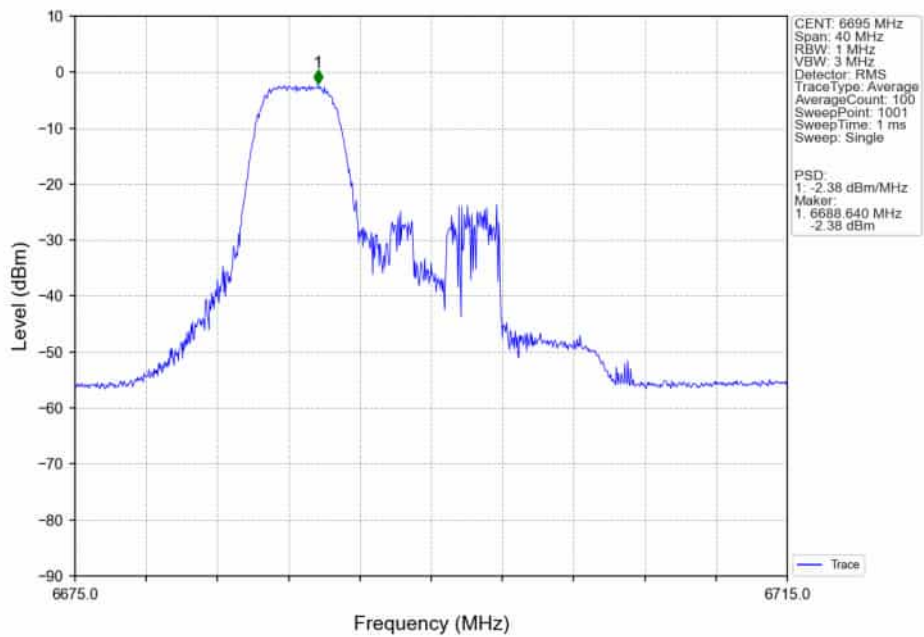

802.11ax(HEW20)_MCH_6695MHz_RU52 / _Ant4_NTNV