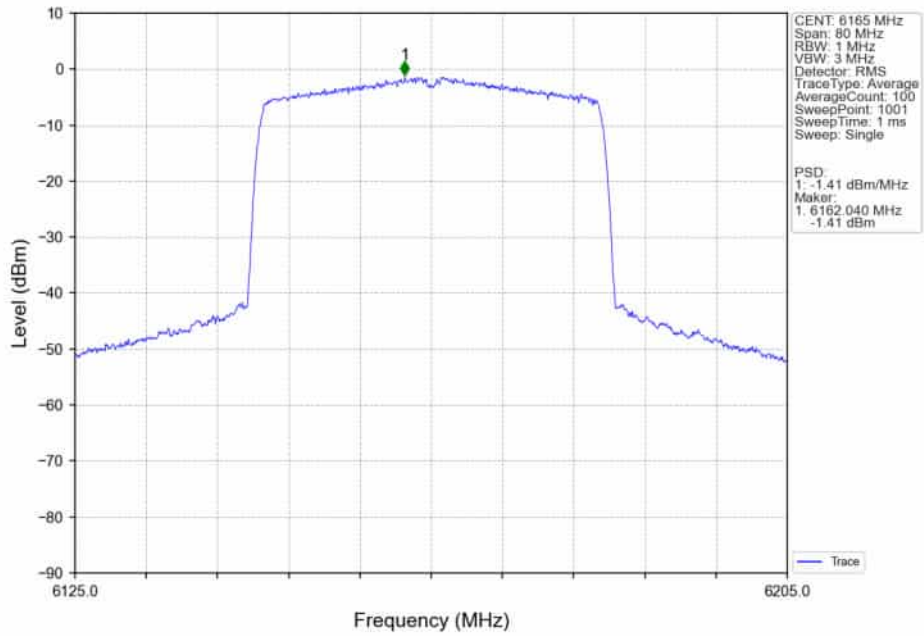

802.11ax(HEW40)_MCH_6165MHz_SU_/_Ant5_NTNV