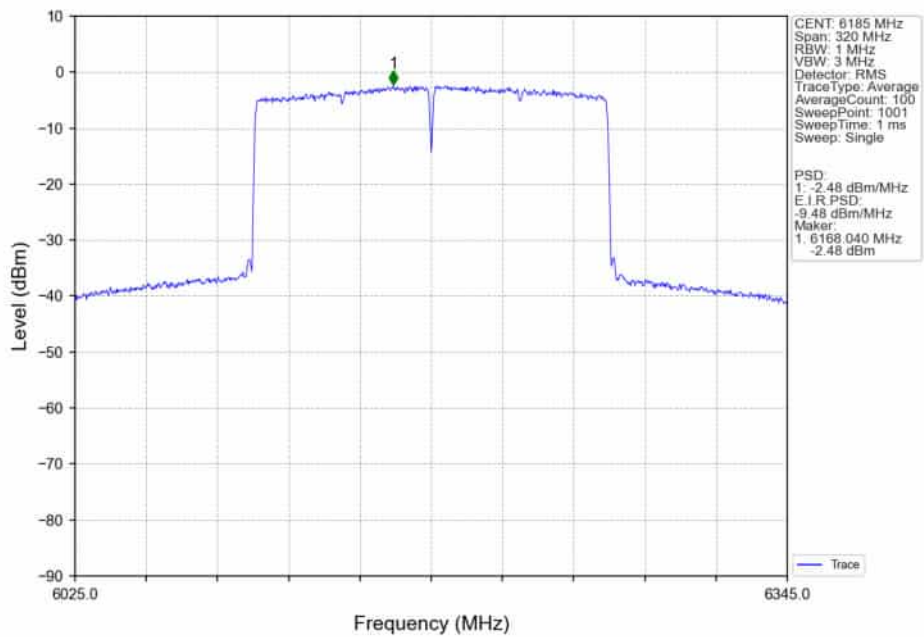

802.11ax(HEW160)_LCH_6025MHz_SU_/_Ant5_NTNV

802.11ax(HEW160)_LCH_6025MHz_SU_ / _Ant4_NTNV

802.11ax(HEW160)_LCH_6025MHz_SU_ / _MIMO_NTNV

802.11ax(HEW160)_MCH_6185MHz_SU_/_Ant5_NTNV

802.11ax(HEW160)_MCH_6185MHz_SU_/_Ant4_NTNV