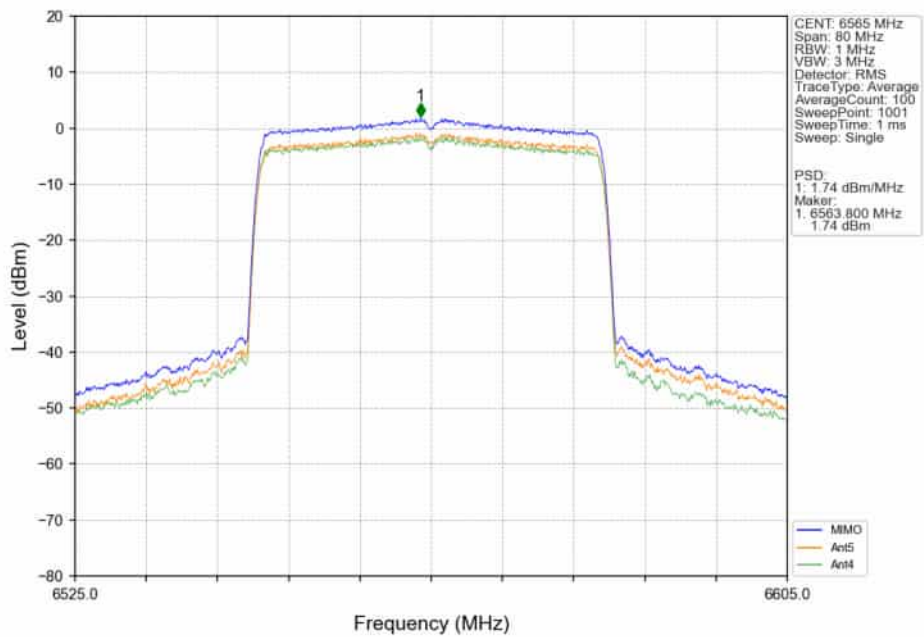

802.11ax(HEW20)_HCH_6855MHz_SU_/_Ant4_NTNV

802.11ax(HEW20)_HCH_6855MHz_SU_ / _MIMO_NTNV

802.11ax(HEW40)_LCH_6565MHz_SU_ / _Ant5_NTNV

802.11ax(HEW40)_LCH_6565MHz_SU_/_Ant4_NTNV

802.11ax(HEW40)_LCH_6565MHz_SU_/_MIMO_NTNV