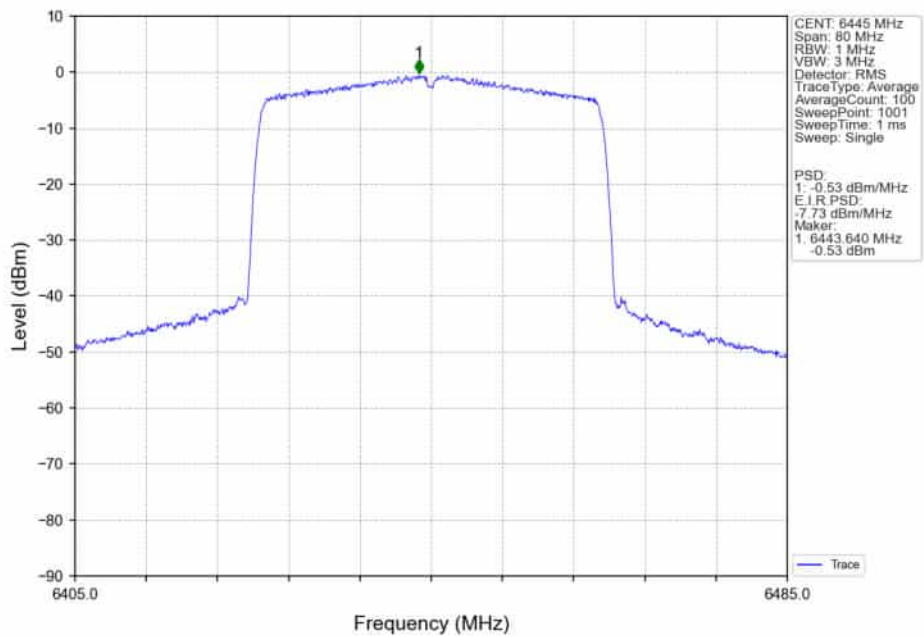

802.11ax(HEW40)_LCH_6445MHz_SU_ / _Ant5_NTNV