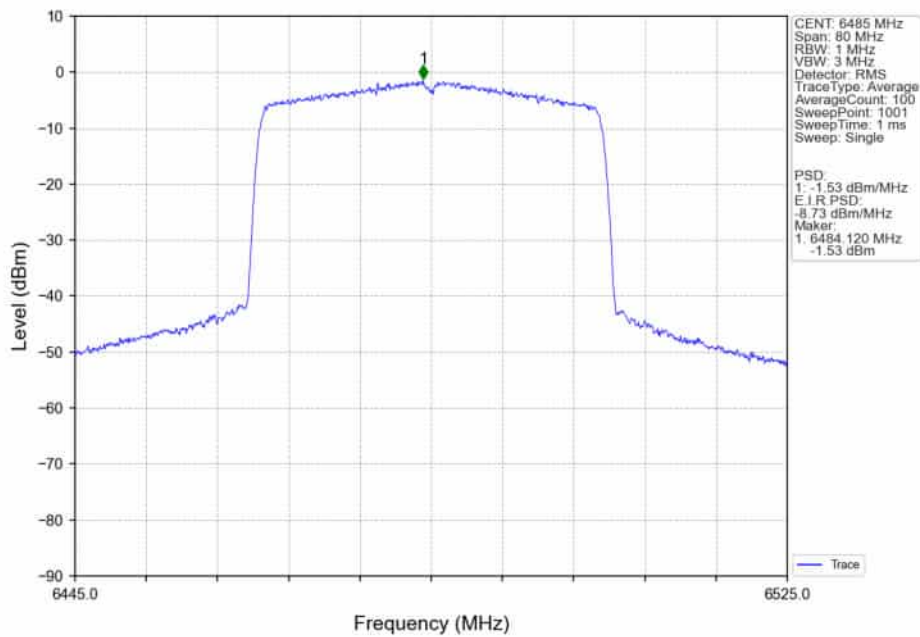

802.11ax(HEW40)_LCH_6445MHz_SU_/_MIMO_NTNV

802.11ax(HEW40)_MCH_6485MHz_SU_/_Ant5_NTNV

802.11ax(HEW40)_MCH_6485MHz_SU_/_Ant4_NTNV

802.11ax(HEW40)_MCH_6485MHz_SU_ / _MIMO_NTNV

802.11ax(HEW80)_LCH_6465MHz_SU_ / _Ant5_NTNV