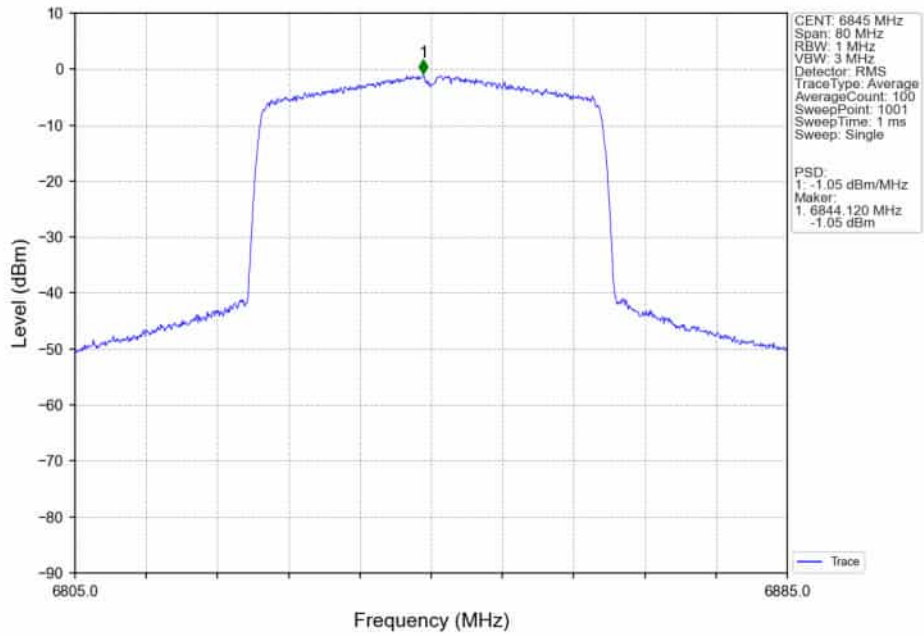

802.11ax(HEW40)_MCH_6685MHz_SU_/_Ant5_NTNV

802.11ax(HEW40)_MCH_6685MHz_SU_/_Ant4_NTNV

802.11ax(HEW40)_MCH_6685MHz_SU_ / _MIMO_NTNV

802.11ax(HEW40)_HCH_6845MHz_SU_ / _Ant5_NTNV

802.11ax(HEW40)_HCH_6845MHz_SU_/_Ant4_NTNV