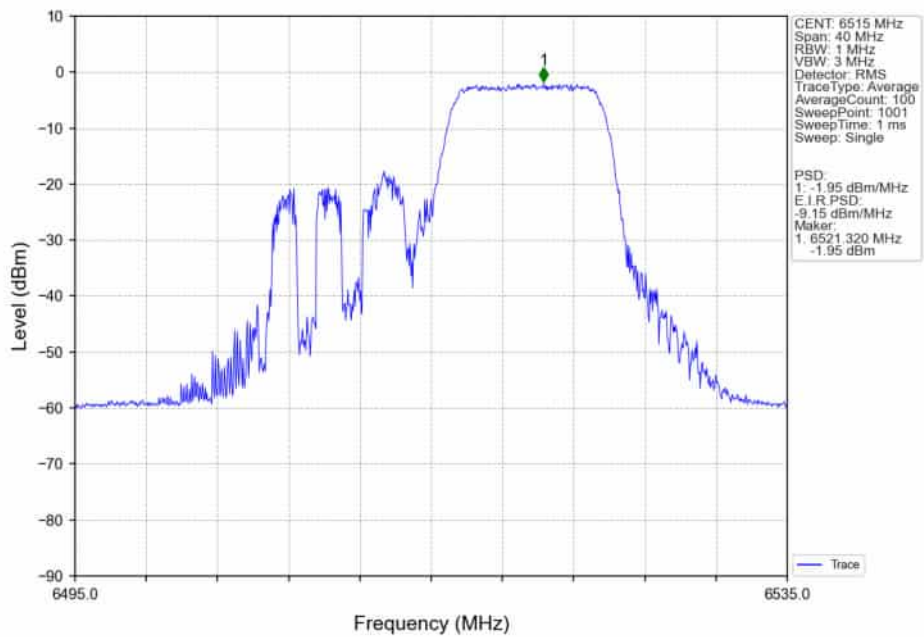

802.11ax(HEW20)_HCH_6515MHz_RU106_/_Ant5_NTNV