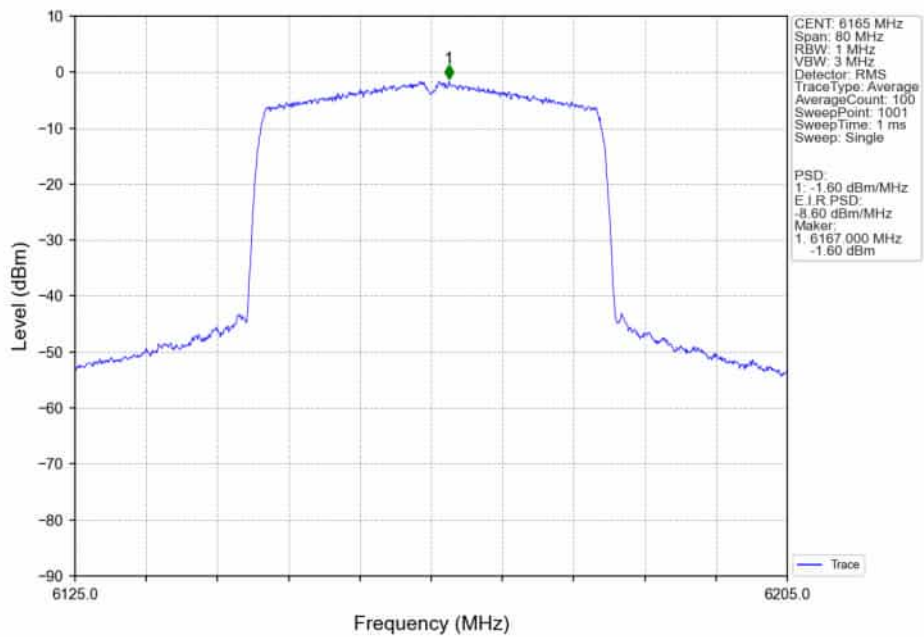

802.11ax(HEW40)_MCH_6165MHz_SU_/_Ant4_NTNV