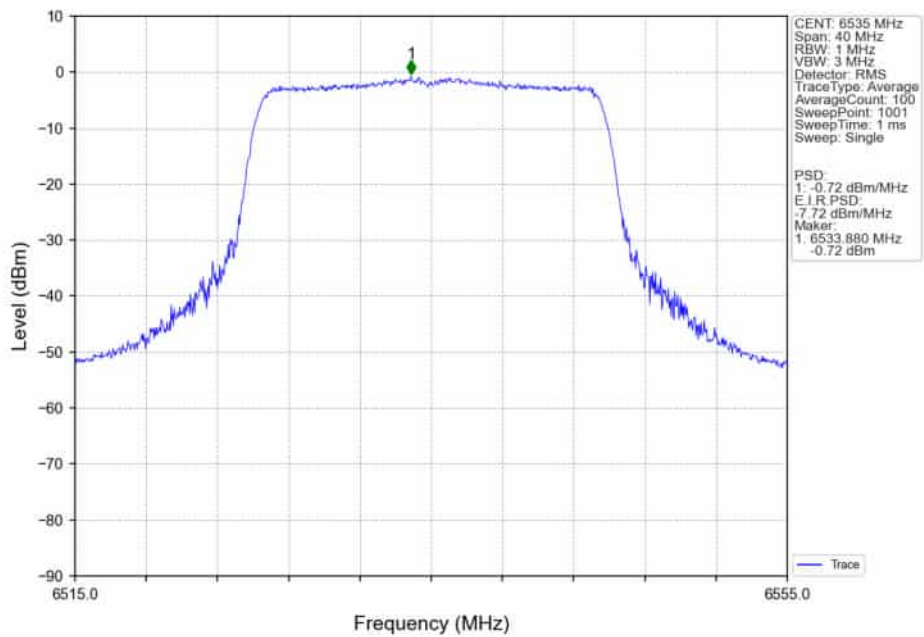

802.11ax(HEW20)_LCH_6535MHz_RU106_/_Ant4_NTNV

802.11ax(HEW20)_LCH_6535MHz_RU106_/_MIMO_NTNV

802.11ax(HEW20)_LCH_6535MHz_SU_ / _Ant5_NTNV

802.11ax(HEW20)_LCH_6535MHz_SU_ / _Ant4_NTNV

802.11ax(HEW20)_LCH_6535MHz_SU_/_MIMO_NTNV