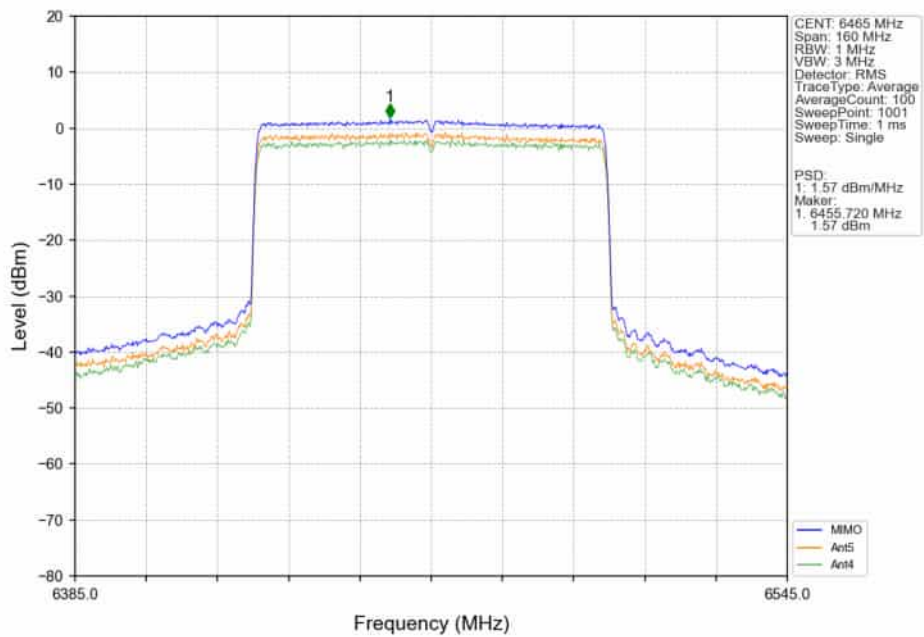

802.11ax(HEW40)_MCH_6485MHz_SU_/_Ant4_NTNV

802.11ax(HEW40)_MCH_6485MHz_SU_ / _MIMO_NTNV

802.11ax(HEW80)_LCH_6465MHz_SU_ / _Ant5_NTNV

802.11ax(HEW80)_LCH_6465MHz_SU_ / _Ant4_NTNV

802.11ax(HEW80)_LCH_6465MHz_SU_ / _MIMO_NTNV