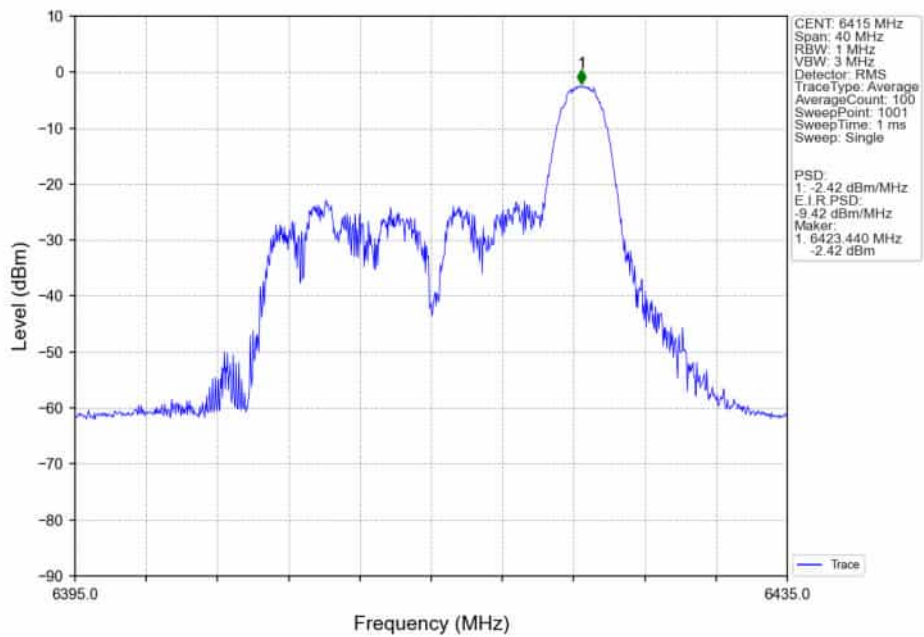

802.11ax(HEW20)_HCH_6415MHz_RU26 / _Ant5_NTNV