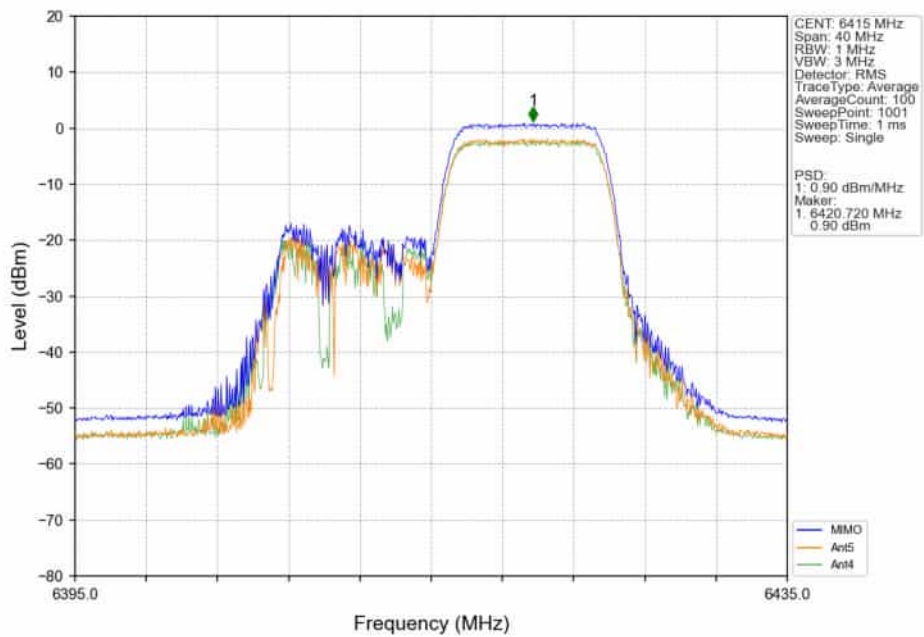

802.11ax(HEW20)_HCH_6415MHz_RU106/_MIMO_NTNV