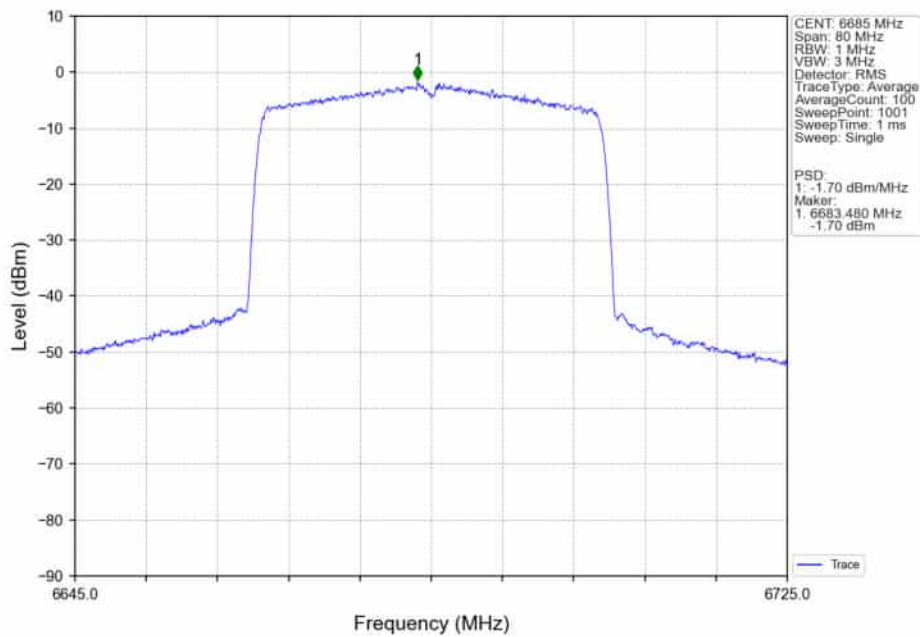

802.11ax(HEW40)_MCH_6685MHz_SU_/_Ant4_NTNV