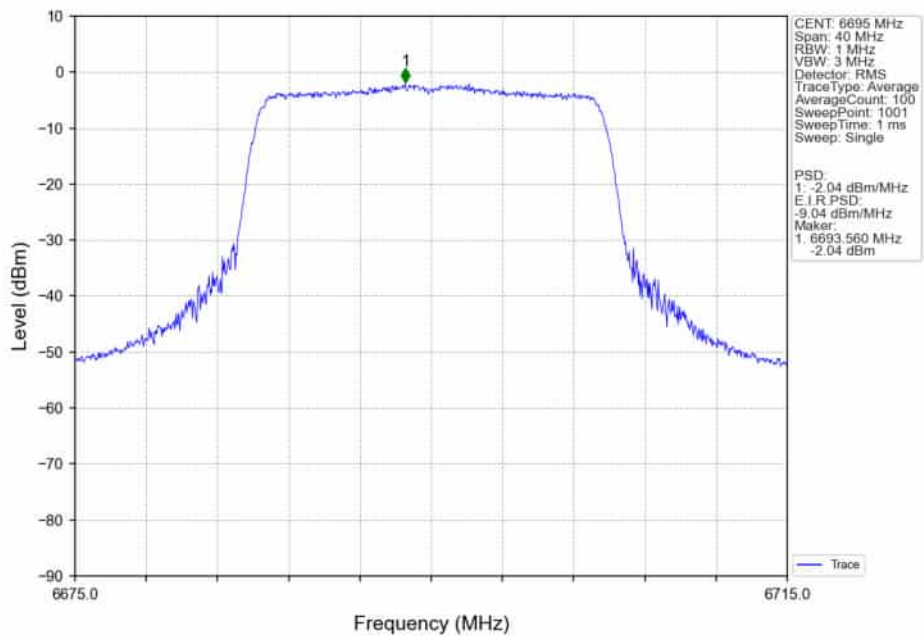

802.11ax(HEW20)_MCH_6695MHz_SU_/_Ant4_NTNV