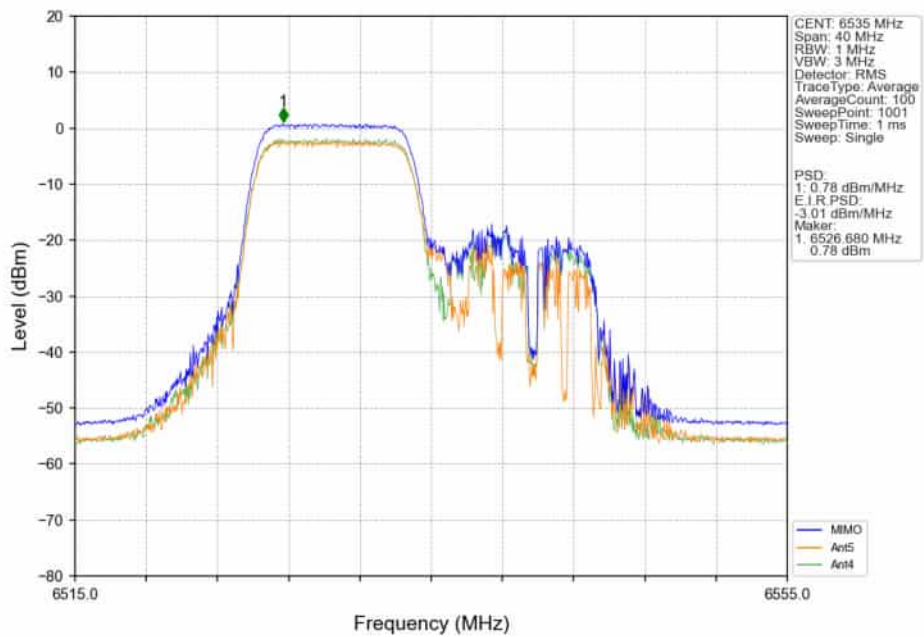

802.11ax(HEW20)_LCH_6535MHz_RU106_/_MIMO_NTNV