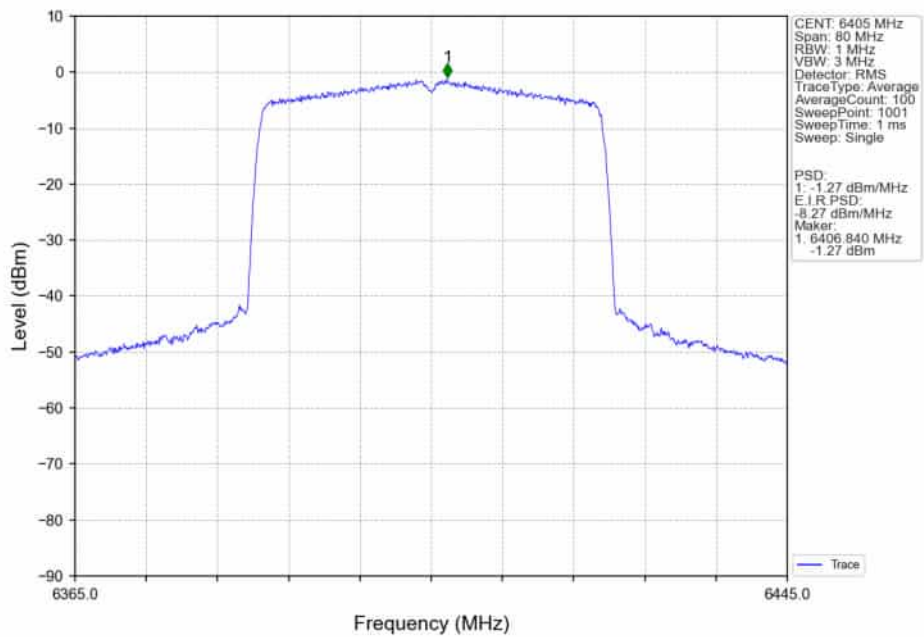

802.11ax(HEW40)_MCH_6165MHz_SU_/_Ant5_NTNV

802.11ax(HEW40)_MCH_6165MHz_SU_/_Ant4_NTNV

802.11ax(HEW40)_MCH_6165MHz_SU_ / _MIMO_NTNV

802.11ax(HEW40)_HCH_6405MHz_SU_ / _Ant5_NTNV

802.11ax(HEW40)_HCH_6405MHz_SU_/_Ant4_NTNV