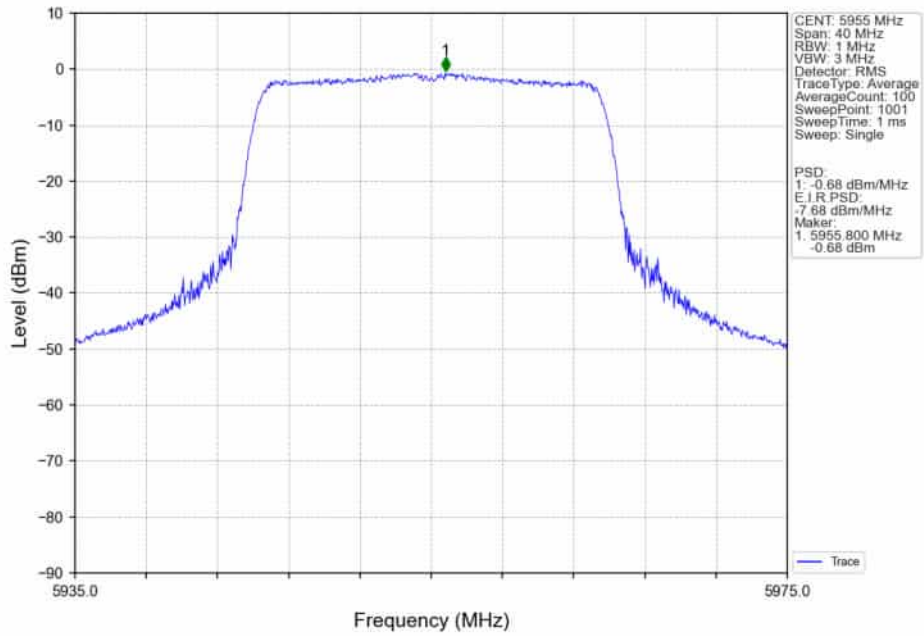

802.11ax(HEW20)_LCH_5955MHz_SU_ / _Ant5_NTNV