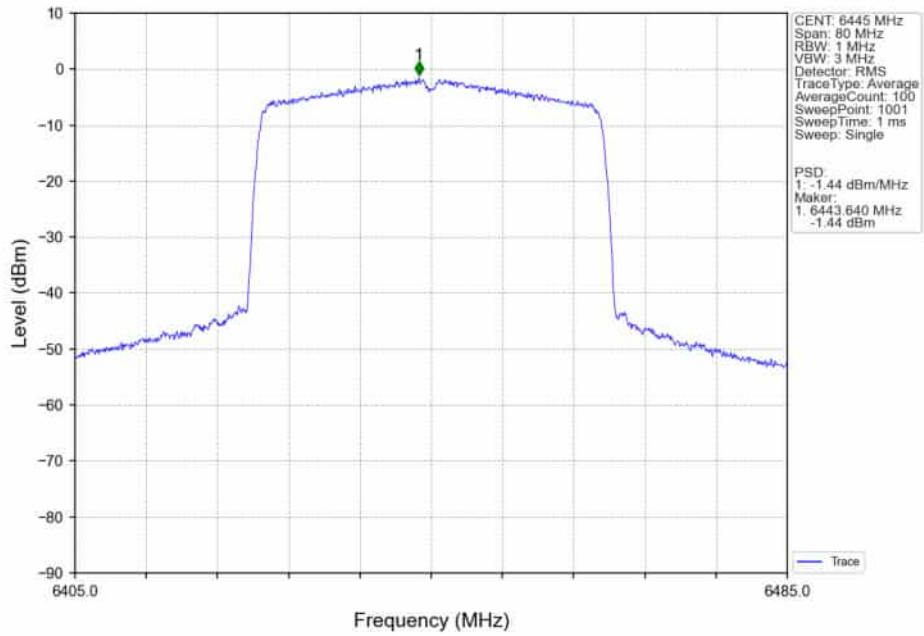

802.11ax(HEW40)_LCH_6445MHz_SU_/_Ant4_NTNV