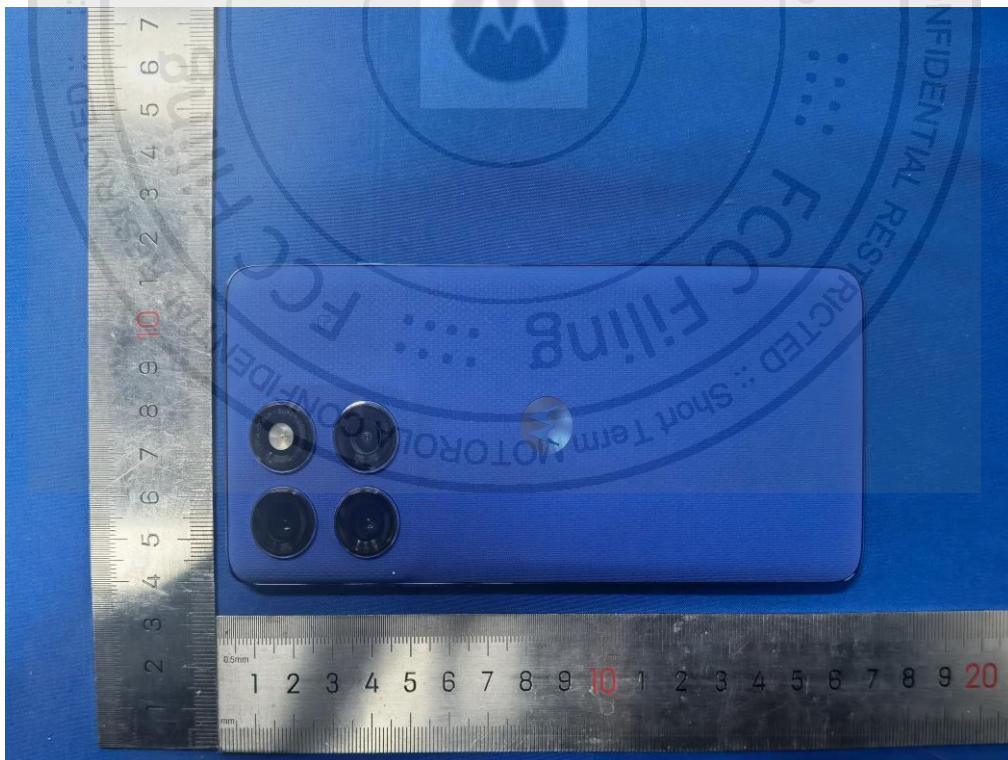

1 External Photograph of EUT

Brand Name: Motorola / Model Name: XT2507-6,XT2507-3

For Sample 1

For Sample 2

2. Photograph of Accessory**Brand Name: Motorola / Model Name: XT2507-6,XT2507-3****List of Accessory:**

Accessories Information				
AC Adapter 2	Brand Name	Motorola (AOHAI)	Model Name	MC-1251
	Power Rating	I/P: 100 - 240 Vac, 1700 mA, O/P: 5/9/15/20/5-20 Vdc, 3000/3000/3000/6250/6250 mA		
	Power Cord	0 meter, non-shielded cable, with w/o ferrite core		
AC Adapter 1	Brand Name	Motorola (Chenyang)	Model Name	MC-1251
	Power Rating	I/P: 100 - 240 Vac, 1700 mA, O/P: 5/9/15/20/5-20 Vdc, 3000/3000/3000/6250/6250 mA		
	Power Cord	0 meter, non-shielded cable, with w/o ferrite core		
USB Cable 1	Brand Name	Saibao	Model Name	SC18D71644
	Signal Line	1 meter, shielded cable, w/o ferrite core		
USB Cable 2	Brand Name	Luxshare	Model Name	SC18E08104
	Signal Line	1 meter, shielded cable, w/o ferrite core		