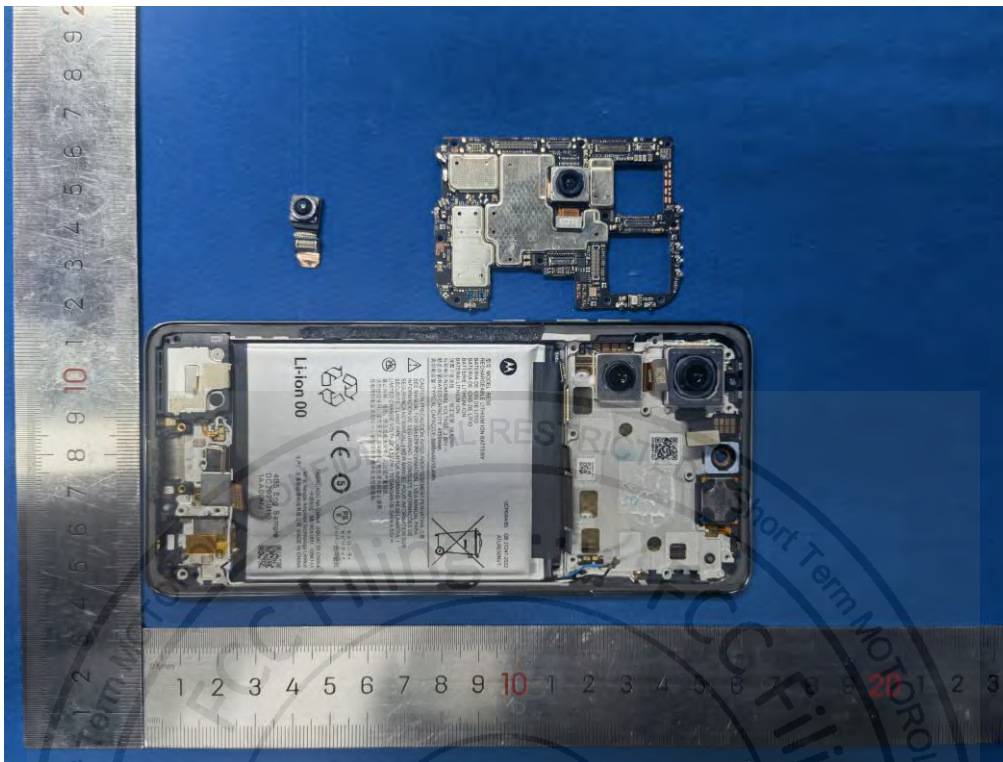

### 3. Internal Photograph of EUT

Brand Name: Motorola / Model Name: XT2507-6,XT2507-3

For Sample 1

For Sample 2