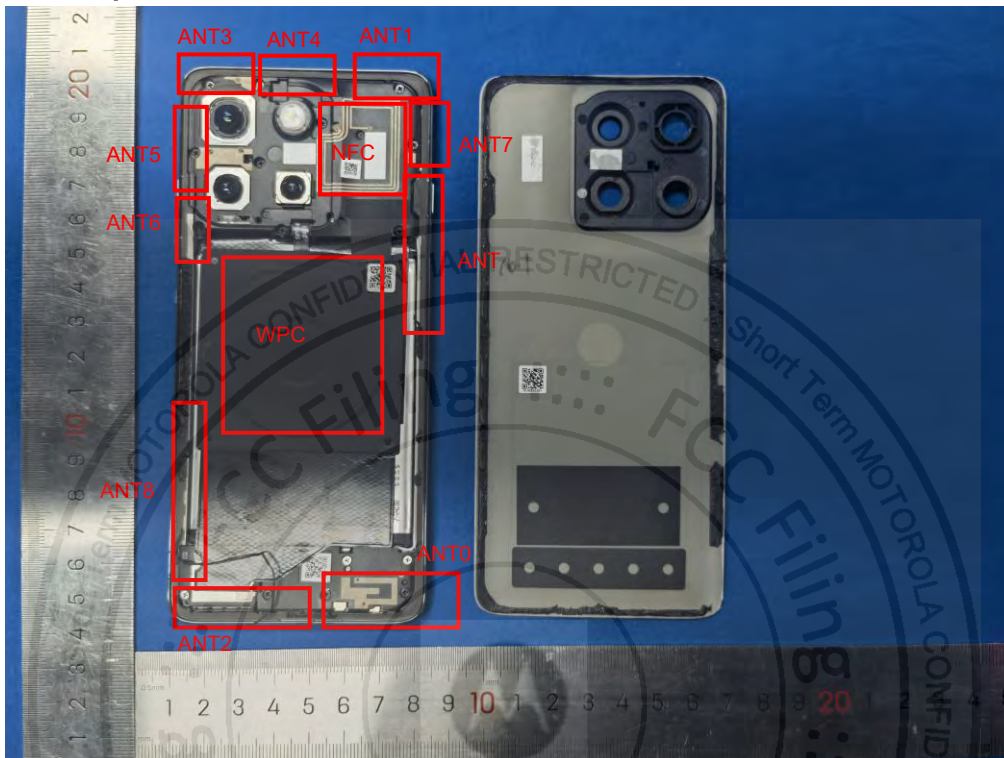

### 3. Internal Photograph of EUT

Brand Name: Motorola / Model Name: XT2507-6,XT2507-3

For Sample 1

For Sample 2