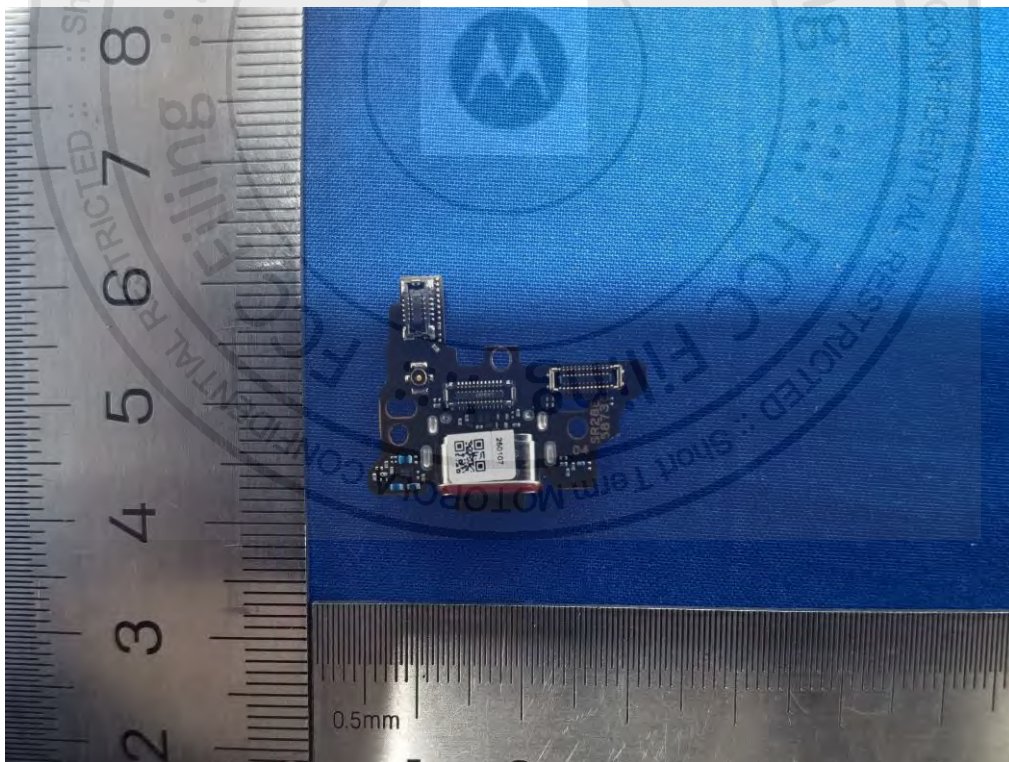

### 3. Internal Photograph of EUT

Brand Name: Motorola / Model Name: XT2507-6,XT2507-3

For Sample 1

For Sample 2