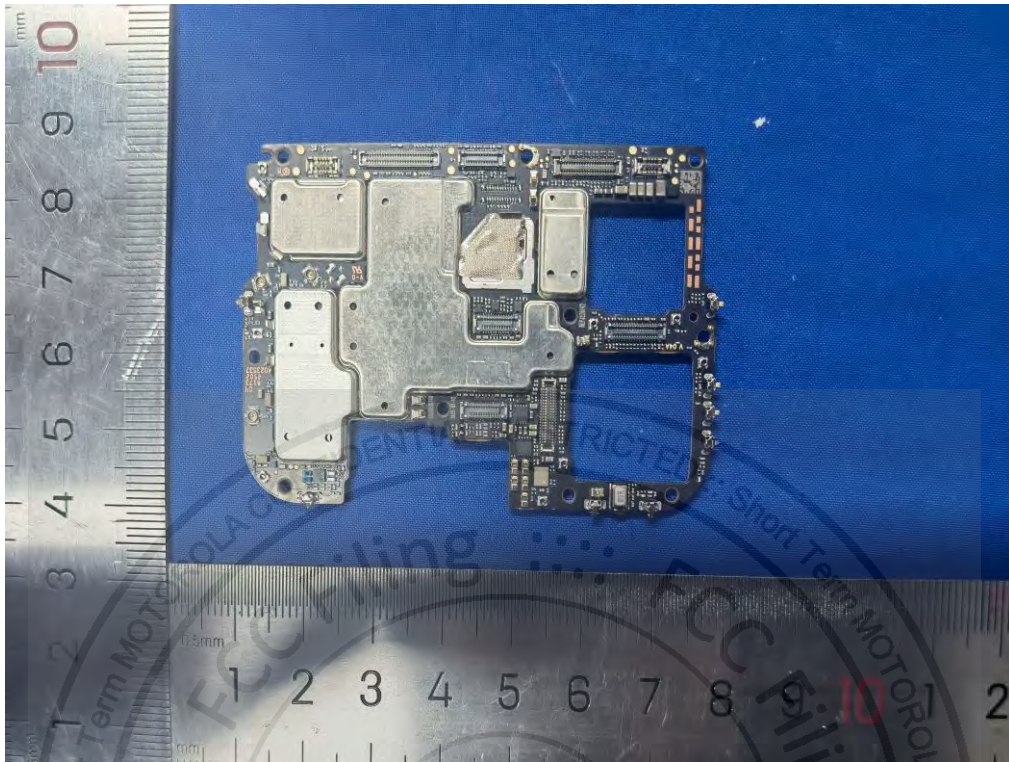

### 3. Internal Photograph of EUT

Brand Name: Motorola / Model Name: XT2507-6,XT2507-3

For Sample 1

For Sample 2