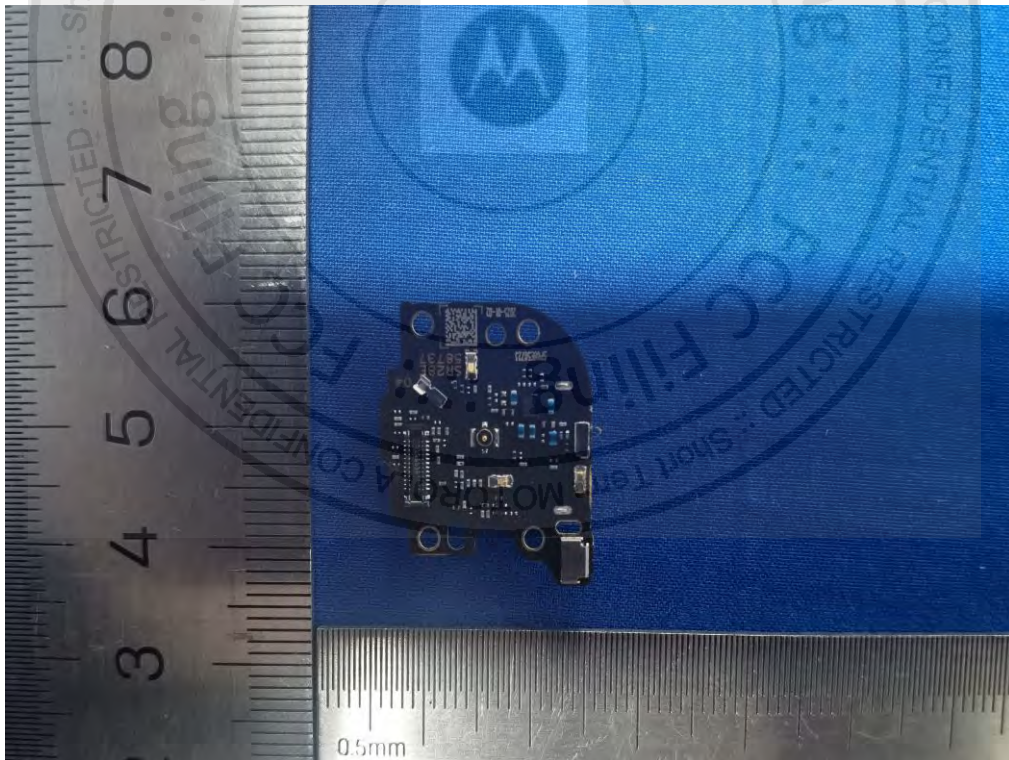

### 3. Internal Photograph of EUT

Brand Name: Motorola / Model Name: XT2507-6,XT2507-3

For Sample 1

For Sample 2