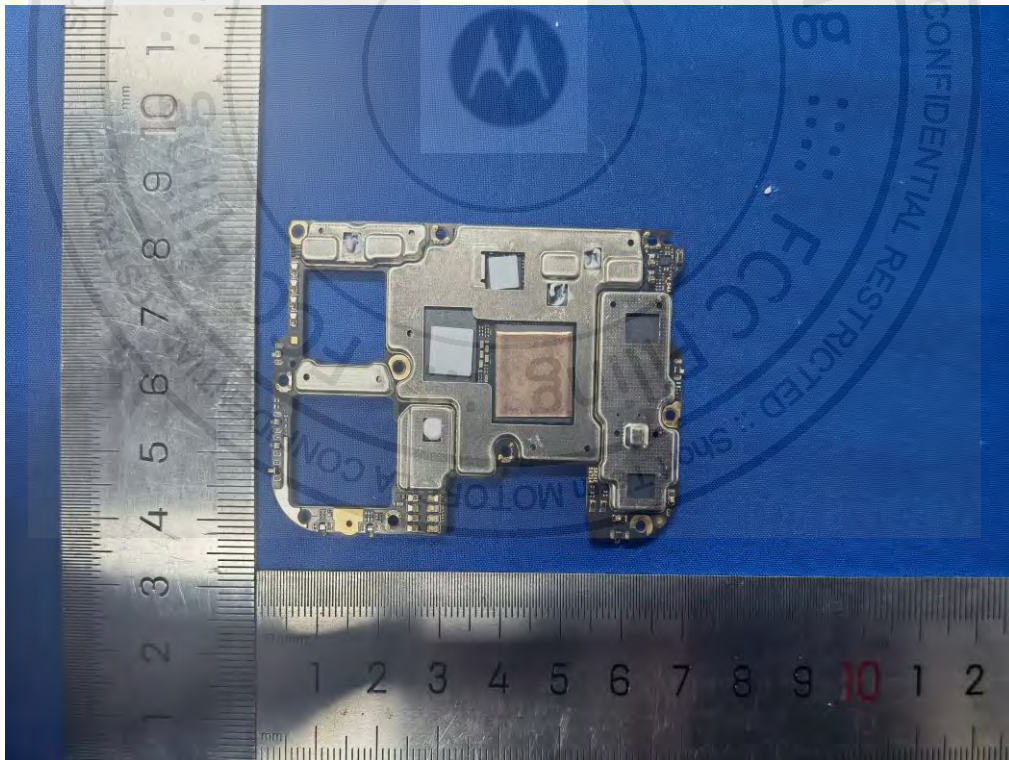

### 3. Internal Photograph of EUT

Brand Name: Motorola / Model Name: XT2507-6,XT2507-3

For Sample 1

For Sample 2