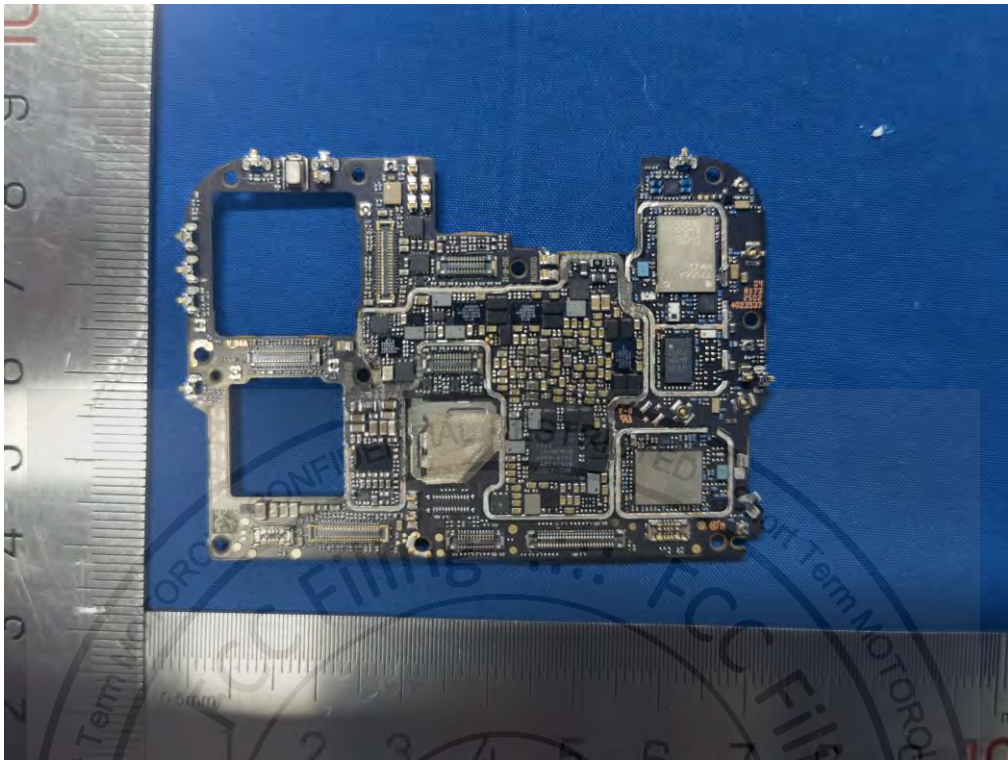

### 3. Internal Photograph of EUT

Brand Name: Motorola / Model Name: XT2507-6,XT2507-3

For Sample 1

For Sample 2