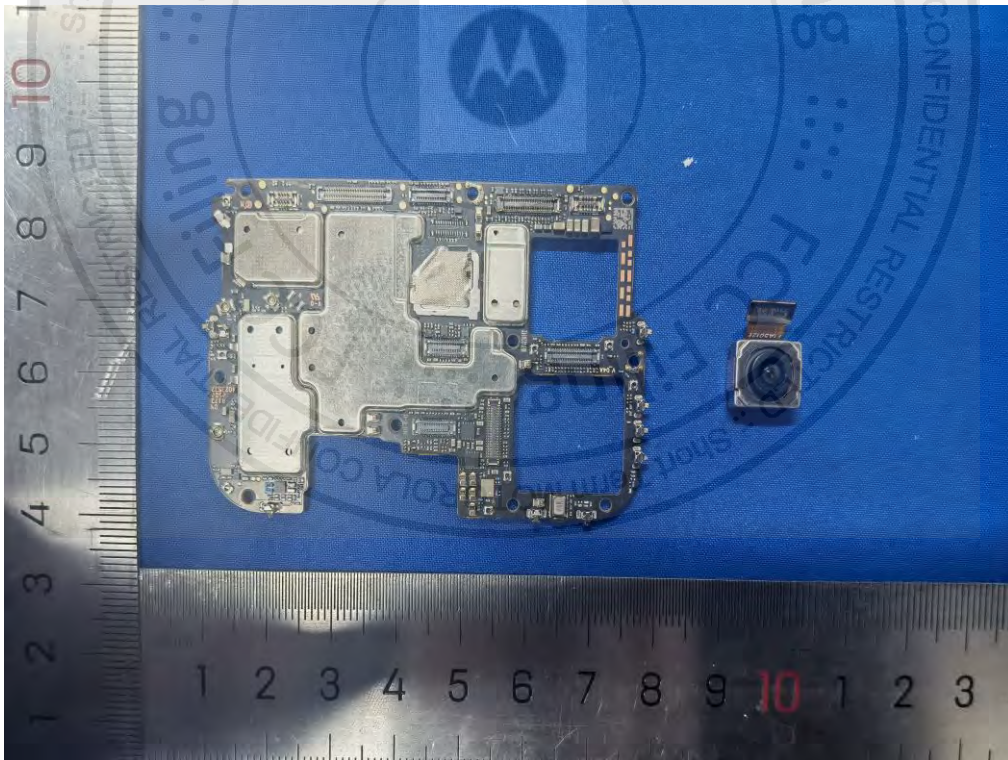

### 3. Internal Photograph of EUT

Brand Name: Motorola / Model Name: XT2507-6,XT2507-3

For Sample 1

For Sample 2