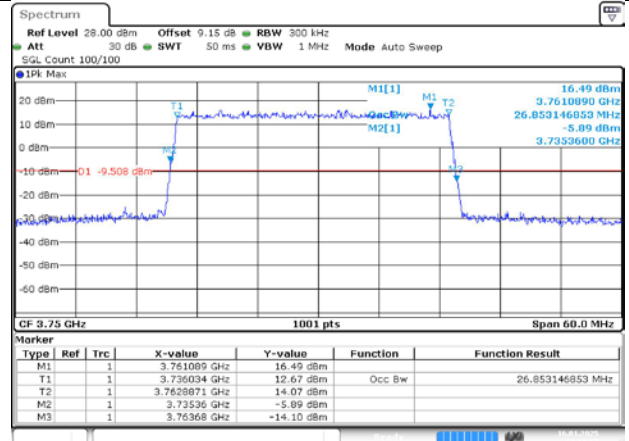

MCH / DFT-QPSK / Outer_Full

Date: 16, JAN 2025 22:19:58