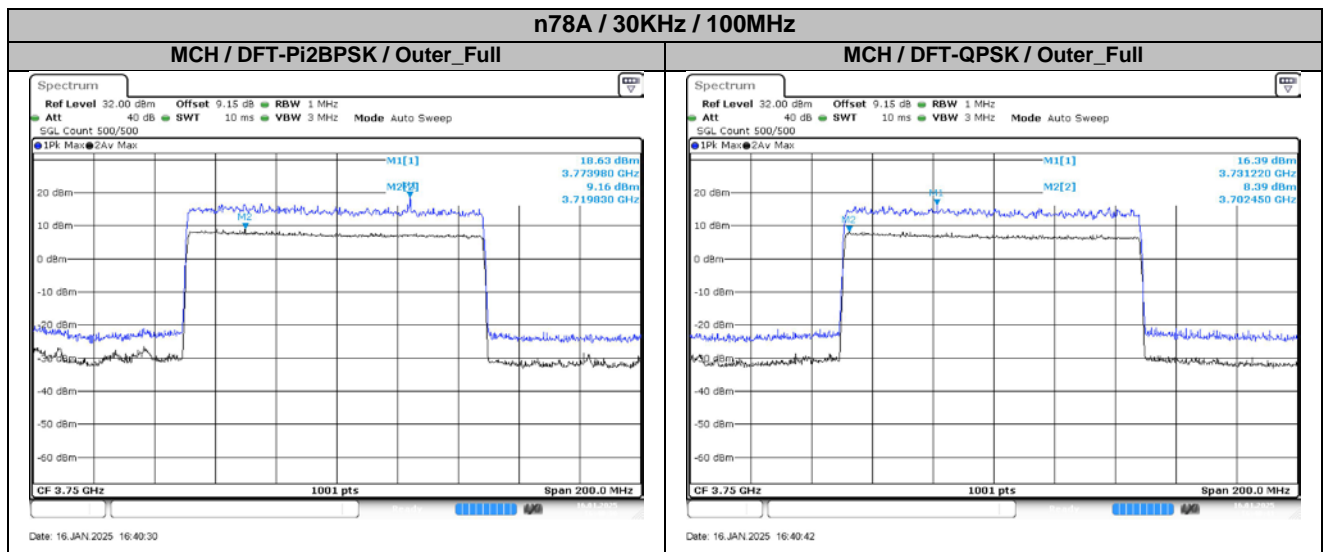

2. Peak-to-Average Ratio

2.1. Test Results

SCS	Bandwidth	Channel	RB	Result (dB)		Limit (dB)	Verdict
				DFT-Pi2BPSK	DFT-QPSK		
30KHz	100MHz	MCH	Outer_Full	9.47	8.00	13.00	Pass

2.2. Test Plots for SCS=30KHz