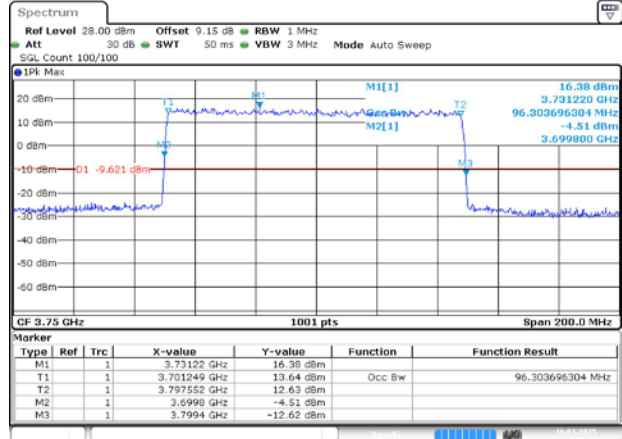

MCH / DFT-QPSK / Outer_Full