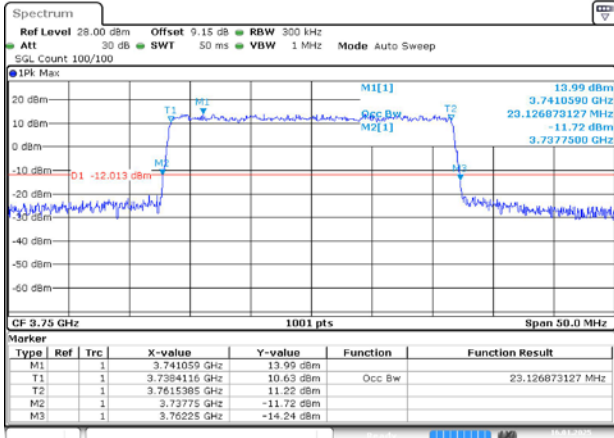

4.2. Test Plots for SCS=30KHz

n78A / 30KHz / 25MHz

MCH / DFT-Pi2BPSK / Outer_Full

Date: 16, JAN 2025 22:18:49

MCH / DFT-QPSK / Outer_Full

Date: 16, JAN 2025 22:18:58

MCH / CP-QPSK / Outer_Full

Date: 16, JAN 2025 22:19:07