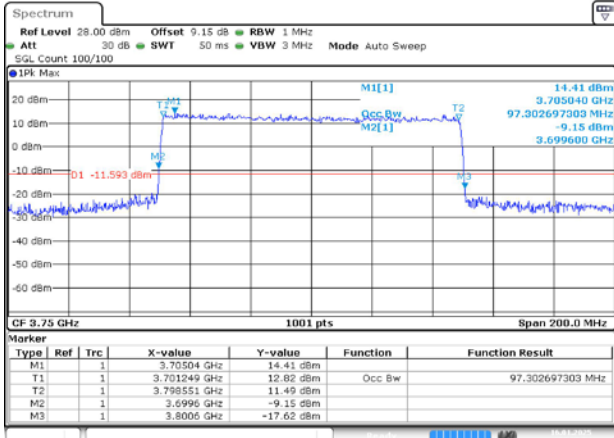

n78A / 30KHz / 100MHz

MCH / DFT-Pi2BPSK / Outer_Full

MCH / DFT-QPSK / Outer_Full

MCH / CP-QPSK / Outer_Full

MCH / CP-16QAM / Outer_Full

MCH / CP-64QAM / Outer_Full

MCH / CP-256QAM / Outer_Full