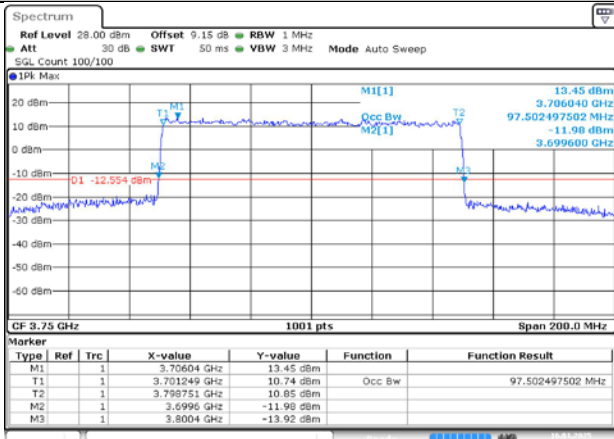

n78A / 30KHz / 100MHz

MCH / DFT-Pi2BPSK / Outer_Full

MCH / DFT-QPSK / Outer_Full

MCH / CP-QPSK / Outer_Full

MCH / CP-16QAM / Outer_Full

MCH / CP-64QAM / Outer_Full

MCH / CP-256QAM / Outer_Full