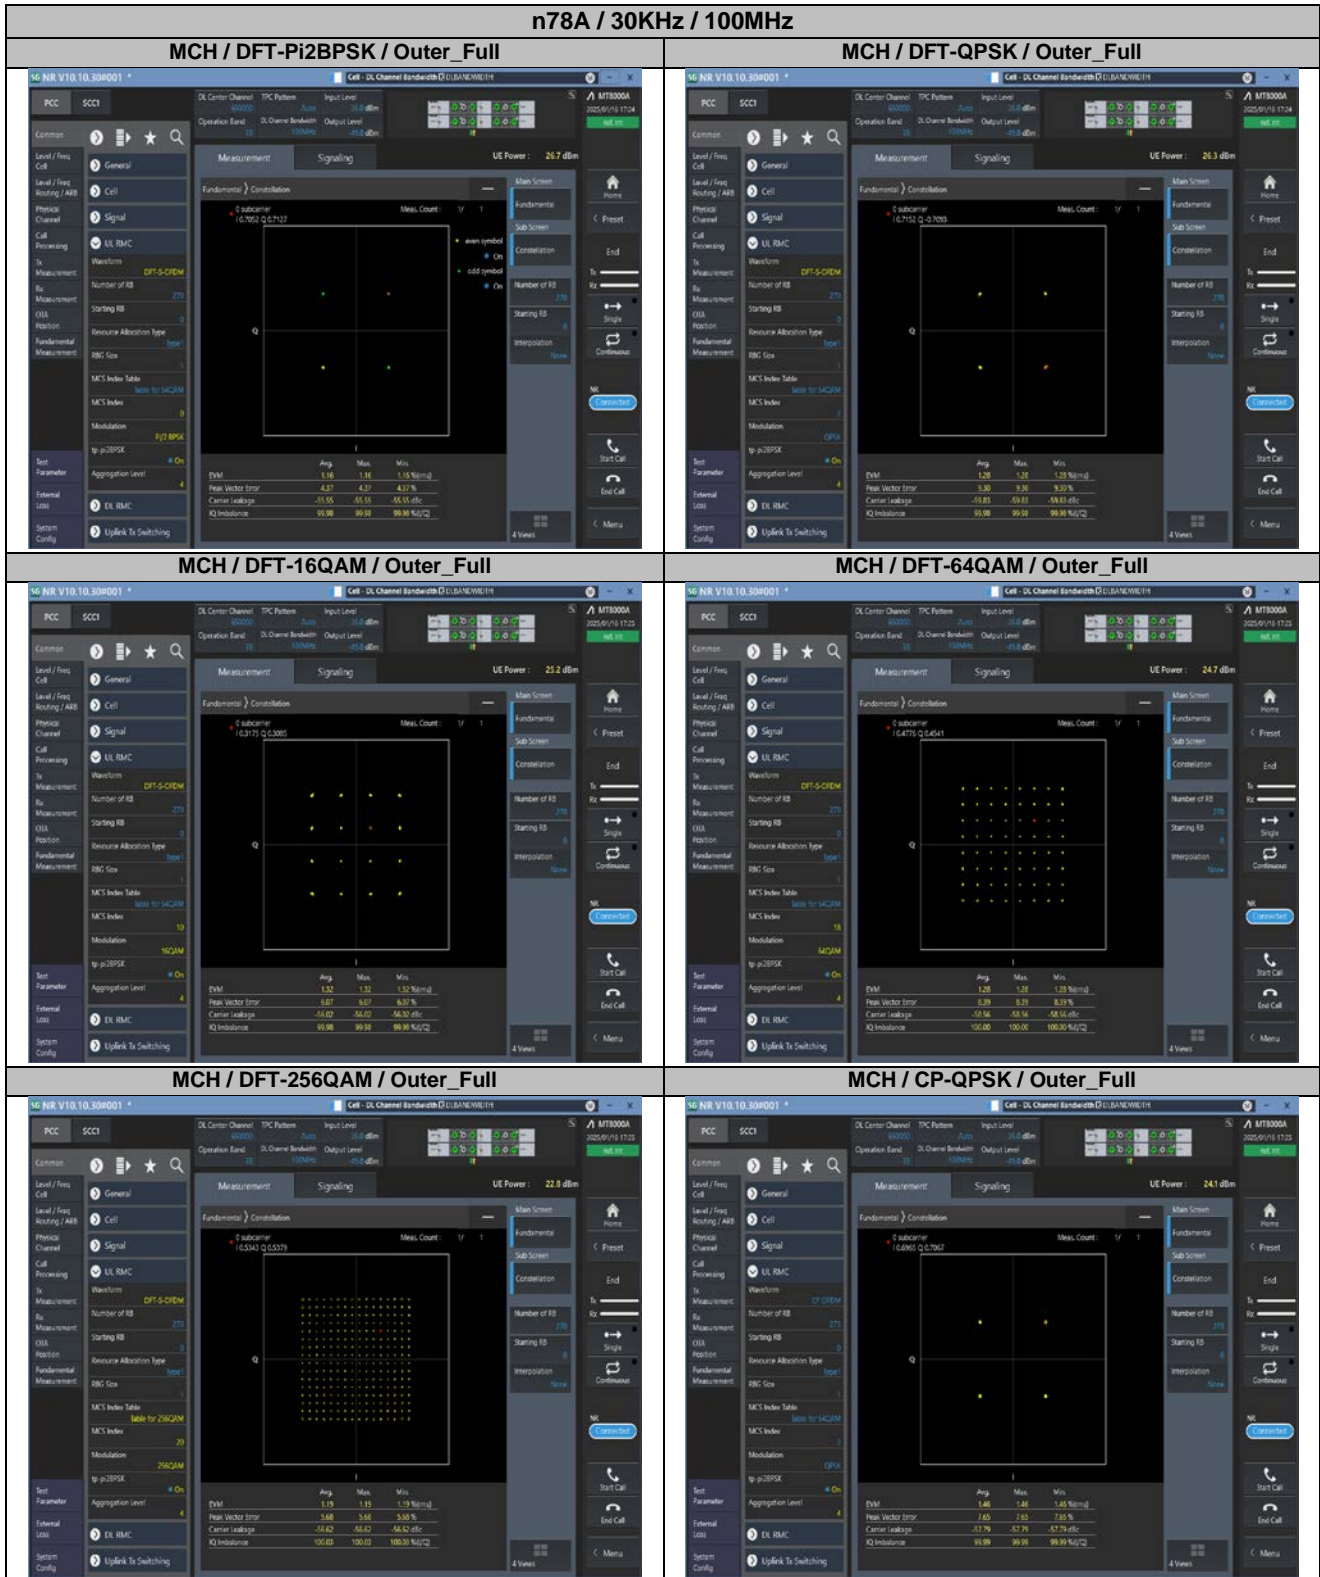

3. Modulation Characteristics

3.1. Test Plots for SCS=30KHz