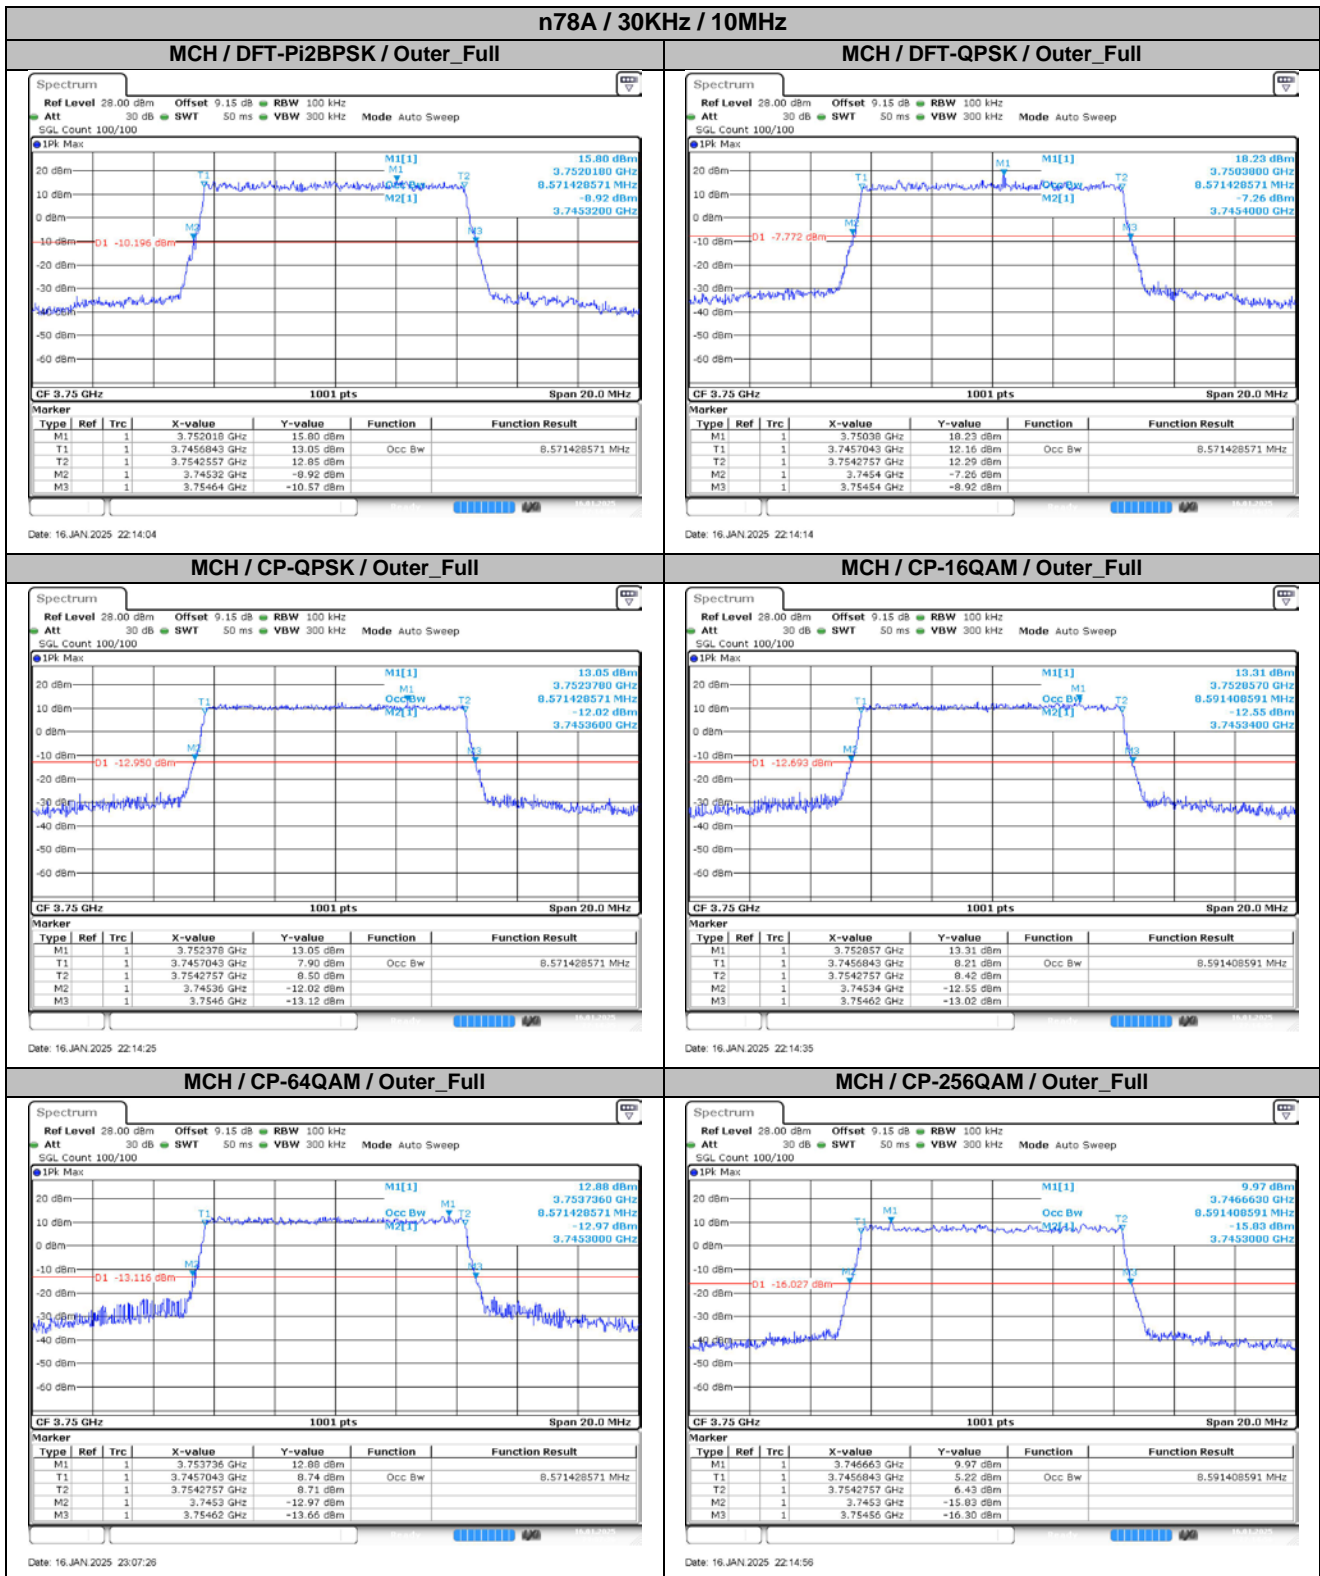

4.2. Test Plots for SCS=30KHz