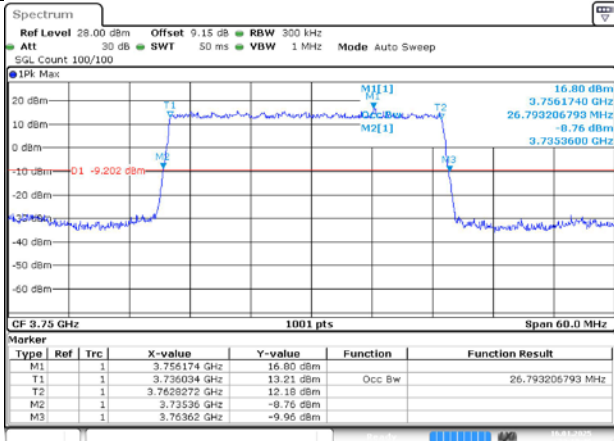

MCH / CP-16QAM / Outer_Full

Date: 16, JAN 2025 22:19:16

MCH / CP-64QAM / Outer_Full

Date: 16, JAN 2025 22:19:25

MCH / CP-256QAM / Outer_Full

Date: 16, JAN 2025 22:19:36

n78A / 30KHz / 30MHz

MCH / DFT-Pi2BPSK / Outer_Full