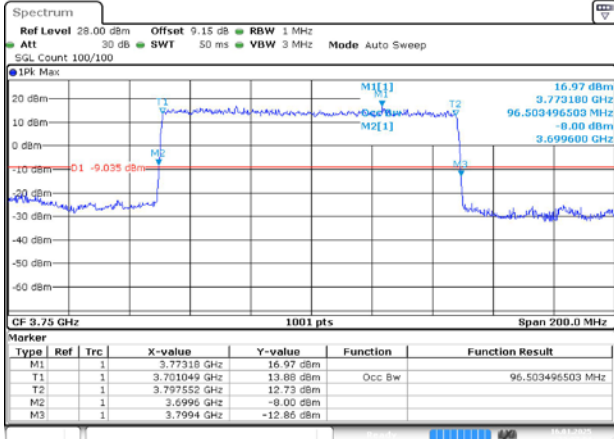

MCH / CP-QPSK / Outer_Full

Date: 16, JAN 2025 22:26:20

MCH / CP-16QAM / Outer_Full

Date: 16, JAN 2025 22:26:30

MCH / CP-64QAM / Outer_Full

Date: 16, JAN 2025 22:26:40

MCH / CP-256QAM / Outer_Full

Date: 16, JAN 2025 22:26:51

n78A / 30KHz / 100MHz

MCH / DFT-Pi2BPSK / Outer_Full

MCH / DFT-QPSK / Outer_Full

MCH / CP-QPSK / Outer_Full

MCH / CP-16QAM / Outer_Full

MCH / CP-64QAM / Outer_Full

MCH / CP-256QAM / Outer_Full