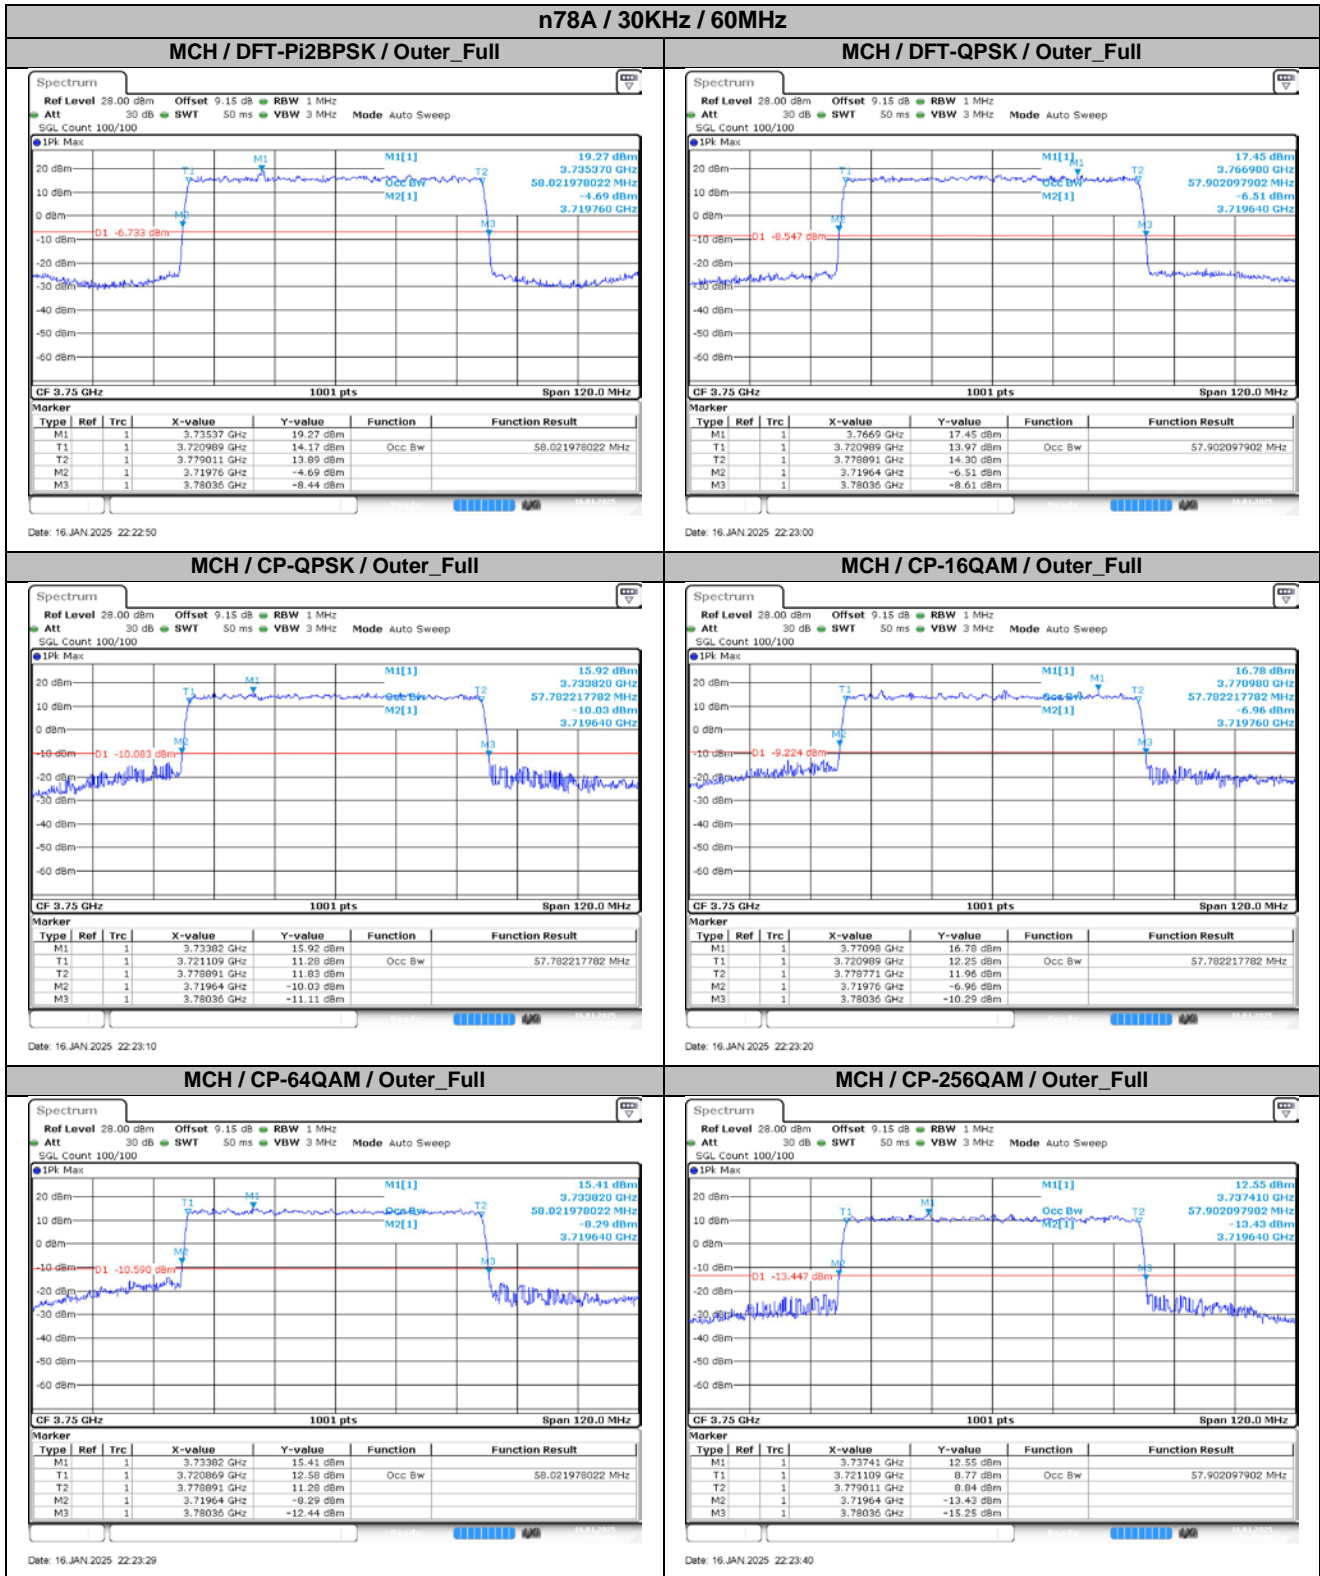

**Appendix
for
n78A
(3700-3800)**

Catalogue

1.	EFFECTIVE ISOTROPIC RADIATED POWER	3
1.1.	TEST RESULTS @ ANT7 (ANTENNA GAIN=-1.00DBI)	3
1.2.	TEST RESULTS @ ANT10 (ANTENNA GAIN=2.00DBI)	6
2.	PEAK-TO-AVERAGE RATIO	9
2.1.	TEST RESULTS	9
2.2.	TEST PLOTS FOR SCS=30KHZ	9
3.	MODULATION CHARACTERISTICS	10
3.1.	TEST PLOTS FOR SCS=30KHZ	10
4.	99% OCCUPIED BANDWIDTH & 26DB EMISSION BANDWIDTH	11
4.1.	TEST RESULTS	11
4.2.	TEST PLOTS FOR SCS=30KHZ	13
5.	CONDUCTED BAND EDGES	25
5.1.	TEST PLOTS FOR SCS=30KHZ	25
6.	CONDUCTED SPURIOUS EMISSION	41
6.1.	TEST PLOTS FOR SCS=30KHZ	41
7.	FREQUENCY STABILITY	52
7.1.	TEST RESULTS	52

Date: 16, JAN 2025 22:19:48

MCH / DFT-QPSK / Outer_Full

Date: 16, JAN 2025 22:19:58

MCH / CP-QPSK / Outer_Full

Date: 16, JAN 2025 22:20:07

MCH / CP-16QAM / Outer_Full

Date: 16, JAN 2025 22:20:16

MCH / CP-64QAM / Outer_Full

Date: 16, JAN 2025 22:20:26

MCH / CP-256QAM / Outer_Full

Date: 16, JAN 2025 22:20:36

n78A / 30KHz / 90MHz

MCH / DFT-Pi2BPSK / Outer_Full

Date: 16, JAN 2025 22:26:00

MCH / DFT-QPSK / Outer_Full

Date: 16, JAN 2025 22:26:10

MCH / CP-QPSK / Outer_Full

Date: 16, JAN 2025 22:26:20

MCH / CP-16QAM / Outer_Full

Date: 16, JAN 2025 22:26:30

MCH / CP-64QAM / Outer_Full

Date: 16, JAN 2025 22:26:40

MCH / CP-256QAM / Outer_Full

Date: 16, JAN 2025 22:26:51