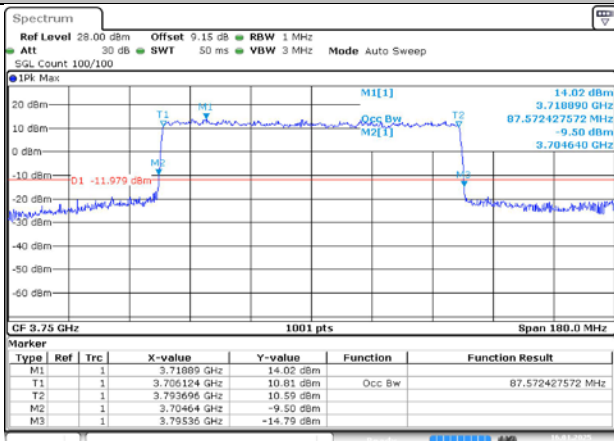

MCH / CP-QPSK / Outer_Full

Date: 16, JAN 2025 22:26:20

MCH / CP-16QAM / Outer_Full

Date: 16, JAN 2025 22:26:30

MCH / CP-64QAM / Outer_Full

Date: 16, JAN 2025 22:26:40

MCH / CP-256QAM / Outer_Full

Date: 16, JAN 2025 22:26:51