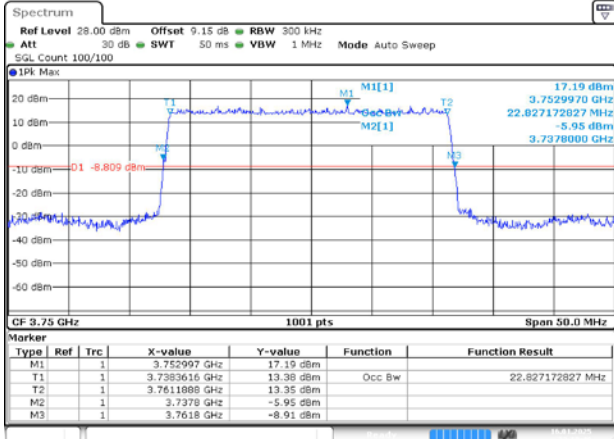

4.2. Test Plots for SCS=30KHz

n78A / 30KHz / 25MHz

MCH / DFT-Pi2BPSK / Outer_Full

Date: 16, JAN 2025 22:18:49

MCH / DFT-QPSK / Outer_Full

Date: 16, JAN 2025 22:18:58

MCH / CP-QPSK / Outer_Full

Date: 16, JAN 2025 22:19:07