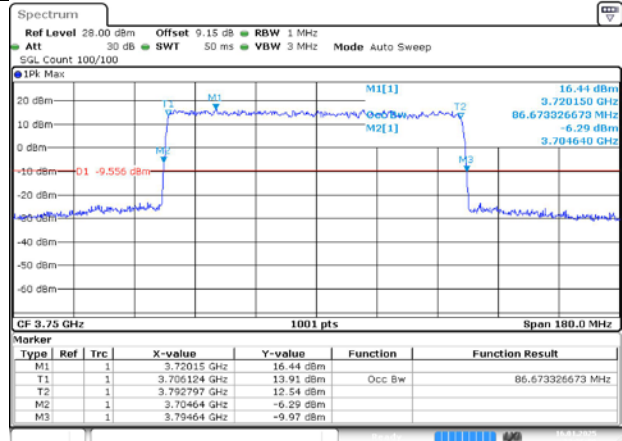

Date: 16, JAN 2025 22:20:26

MCH / CP-256QAM / Outer_Full

Date: 16, JAN 2025 22:20:36

n78A / 30KHz / 90MHz

MCH / DFT-Pi2BPSK / Outer_Full

Date: 16, JAN 2025 22:26:00

MCH / DFT-QPSK / Outer_Full

Date: 16, JAN 2025 22:26:10