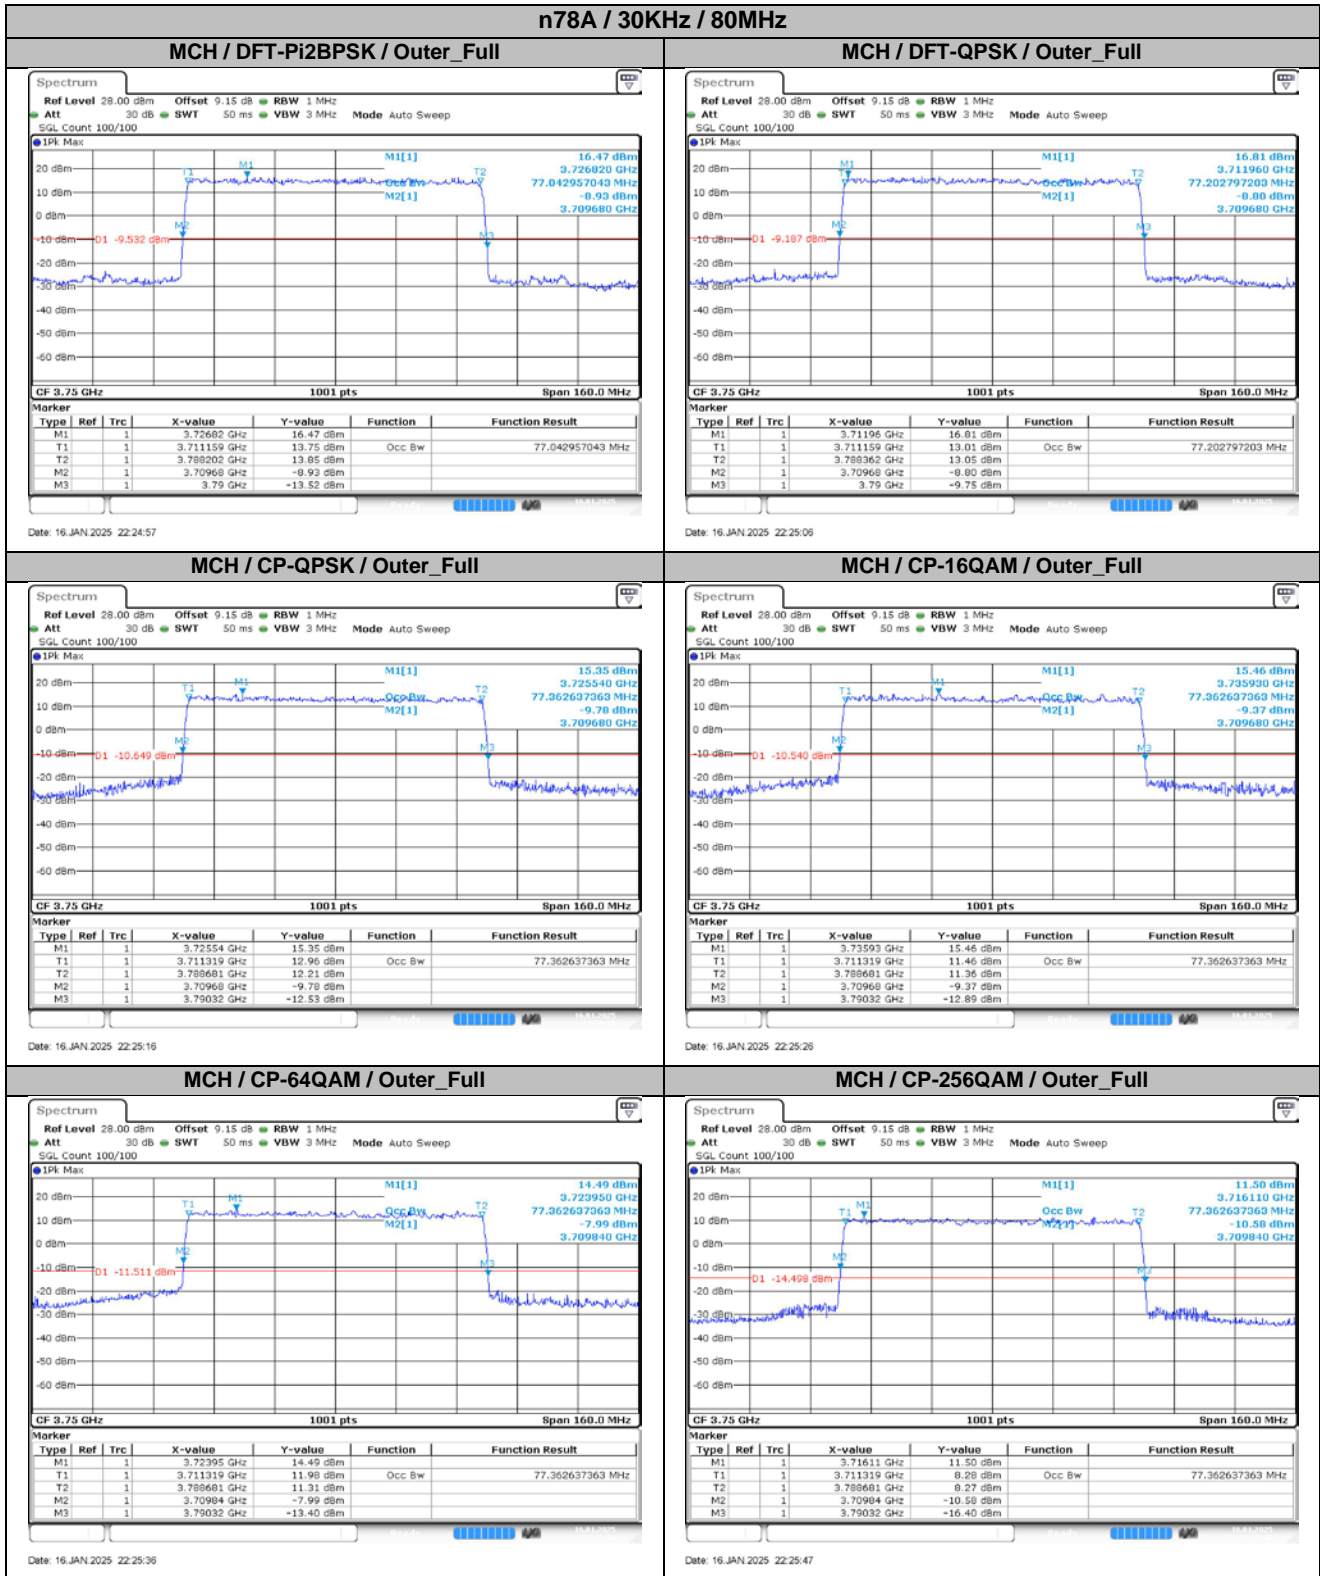

**Appendix
for
n78A
(3700-3800)**

Catalogue

1.	EFFECTIVE ISOTROPIC RADIATED POWER	3
1.1.	TEST RESULTS @ ANT7 (ANTENNA GAIN=-1.00DBI)	3
1.2.	TEST RESULTS @ ANT10 (ANTENNA GAIN=2.00DBI)	6
2.	PEAK-TO-AVERAGE RATIO	9
2.1.	TEST RESULTS	9
2.2.	TEST PLOTS FOR SCS=30KHZ	9
3.	MODULATION CHARACTERISTICS	10
3.1.	TEST PLOTS FOR SCS=30KHZ	10
4.	99% OCCUPIED BANDWIDTH & 26DB EMISSION BANDWIDTH	11
4.1.	TEST RESULTS	11
4.2.	TEST PLOTS FOR SCS=30KHZ	13
5.	CONDUCTED BAND EDGES	25
5.1.	TEST PLOTS FOR SCS=30KHZ	25
6.	CONDUCTED SPURIOUS EMISSION	41
6.1.	TEST PLOTS FOR SCS=30KHZ	41
7.	FREQUENCY STABILITY	52
7.1.	TEST RESULTS	52

Date: 16, JAN 2025 22:19:48

MCH / DFT-QPSK / Outer_Full

Date: 16, JAN 2025 22:19:58

MCH / CP-QPSK / Outer_Full

Date: 16, JAN 2025 22:20:07

MCH / CP-16QAM / Outer_Full

Date: 16, JAN 2025 22:20:16

MCH / CP-64QAM / Outer_Full

Date: 16, JAN 2025 22:20:26

MCH / CP-256QAM / Outer_Full

Date: 16, JAN 2025 22:20:36

n78A / 30KHz / 90MHz

MCH / DFT-Pi2BPSK / Outer_Full

Date: 16, JAN 2025 22:26:00

MCH / DFT-QPSK / Outer_Full

Date: 16, JAN 2025 22:26:10

MCH / CP-QPSK / Outer_Full

Date: 16, JAN 2025 22:26:20

MCH / CP-16QAM / Outer_Full

Date: 16, JAN 2025 22:26:30

MCH / CP-64QAM / Outer_Full

Date: 16, JAN 2025 22:26:40

MCH / CP-256QAM / Outer_Full

Date: 16, JAN 2025 22:26:51