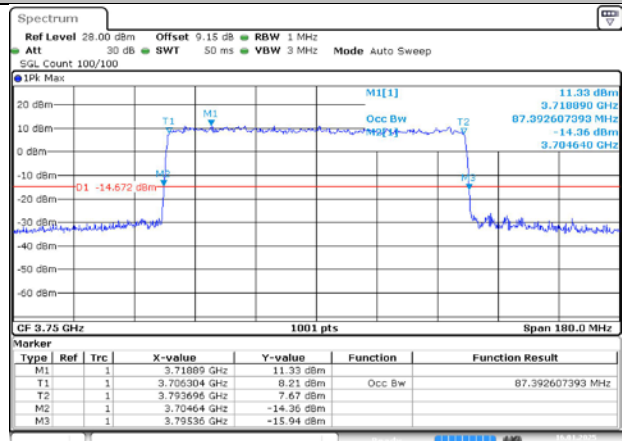

MCH / CP-QPSK / Outer_Full

Date: 16, JAN 2025 22:26:20

MCH / CP-16QAM / Outer_Full

Date: 16, JAN 2025 22:26:30

MCH / CP-64QAM / Outer_Full

Date: 16, JAN 2025 22:26:40

MCH / CP-256QAM / Outer_Full

Date: 16, JAN 2025 22:26:51