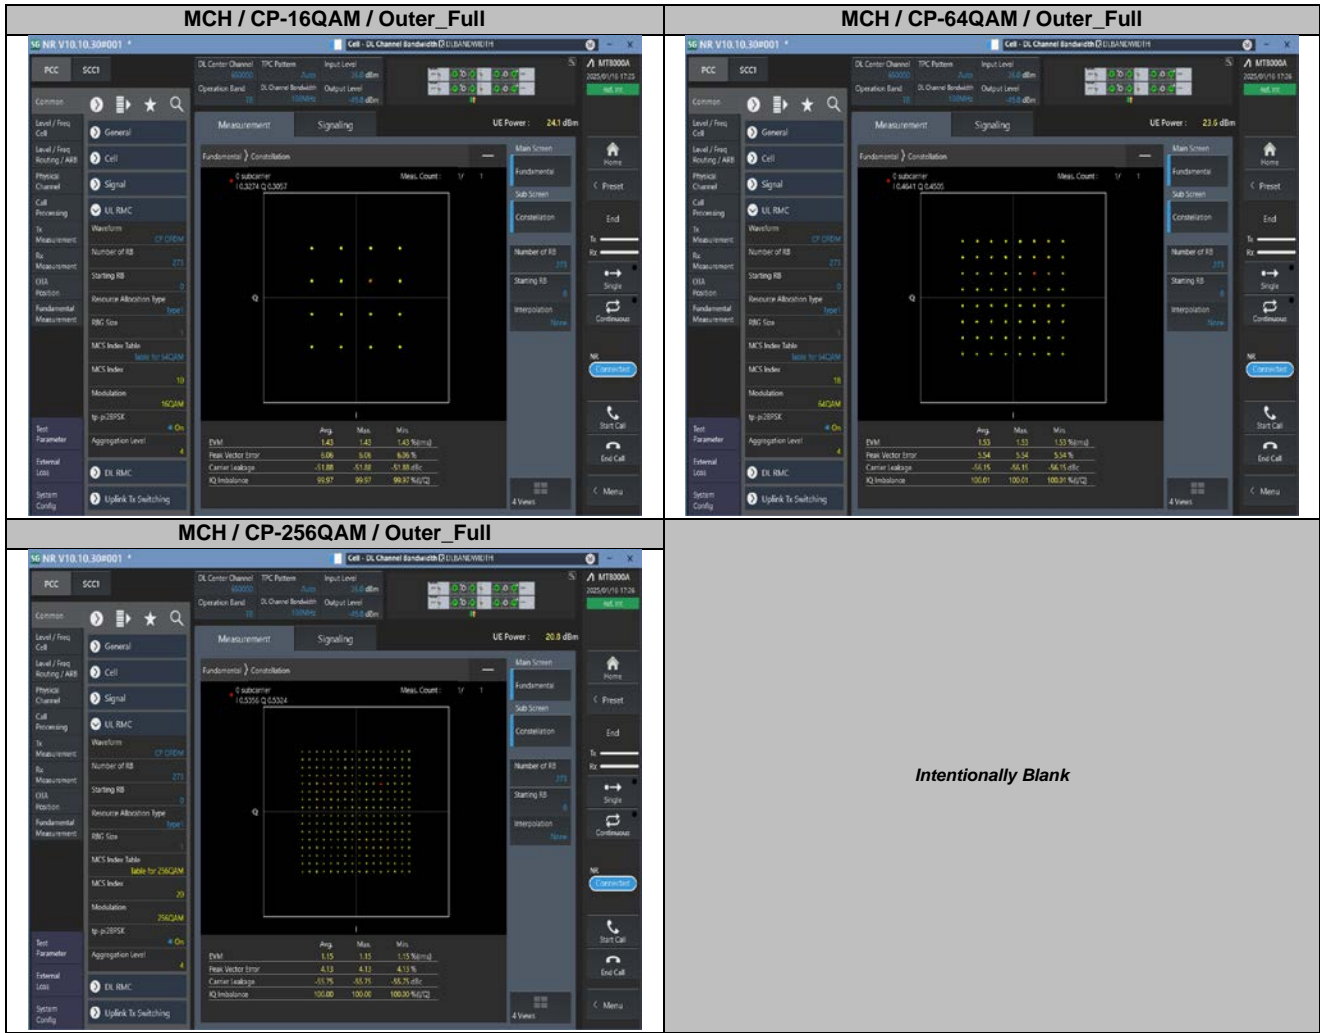

4. 99% Occupied Bandwidth & 26dB Emission Bandwidth

4.1. Test Results

SCS	Bandwidth	Modulation	RB	99% Occupied Bandwidth (MHz)	26dB Emission Bandwidth (MHz)	Verdict
30KHz	10MHz	DFT-Pi2BPSK	Outer_Full	8.57	9.32	Pass
30KHz	10MHz	DFT-QPSK	Outer_Full	8.57	9.14	Pass
30KHz	10MHz	CP-QPSK	Outer_Full	8.57	9.24	Pass
30KHz	10MHz	CP-16QAM	Outer_Full	8.59	9.28	Pass
30KHz	10MHz	CP-64QAM	Outer_Full	8.57	9.32	Pass
30KHz	10MHz	CP-256QAM	Outer_Full	8.59	9.26	Pass
30KHz	15MHz	DFT-Pi2BPSK	Outer_Full	12.89	13.77	Pass
30KHz	15MHz	DFT-QPSK	Outer_Full	12.83	13.71	Pass
30KHz	15MHz	CP-QPSK	Outer_Full	13.58	14.58	Pass
30KHz	15MHz	CP-16QAM	Outer_Full	13.55	14.52	Pass
30KHz	15MHz	CP-64QAM	Outer_Full	13.58	14.55	Pass
30KHz	15MHz	CP-256QAM	Outer_Full	13.61	14.58	Pass
30KHz	20MHz	DFT-Pi2BPSK	Outer_Full	17.86	18.76	Pass
30KHz	20MHz	DFT-QPSK	Outer_Full	17.82	18.84	Pass
30KHz	20MHz	CP-QPSK	Outer_Full	18.18	19.24	Pass
30KHz	20MHz	CP-16QAM	Outer_Full	18.18	19.16	Pass
30KHz	20MHz	CP-64QAM	Outer_Full	18.18	19.24	Pass
30KHz	20MHz	CP-256QAM	Outer_Full	18.18	19.24	Pass
30KHz	25MHz	DFT-Pi2BPSK	Outer_Full	22.83	24.00	Pass
30KHz	25MHz	DFT-QPSK	Outer_Full	22.78	24.00	Pass
30KHz	25MHz	CP-QPSK	Outer_Full	23.13	24.50	Pass
30KHz	25MHz	CP-16QAM	Outer_Full	23.23	24.45	Pass