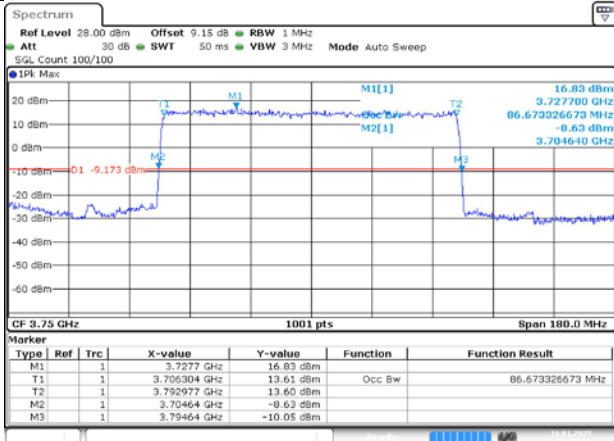

Date: 16, JAN 2025 22:20:26

MCH / CP-256QAM / Outer_Full

Date: 16, JAN 2025 22:20:36

n78A / 30KHz / 90MHz

MCH / DFT-Pi2BPSK / Outer_Full

Date: 16, JAN 2025 22:26:00

MCH / DFT-QPSK / Outer_Full

Date: 16, JAN 2025 22:26:10