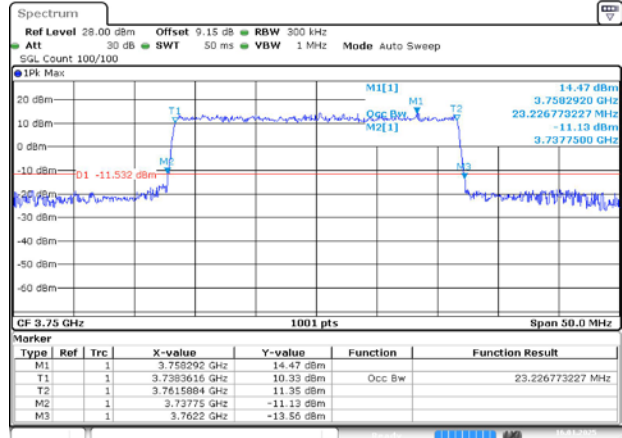

MCH / CP-16QAM / Outer_Full

Date: 16, JAN 2025 22:19:16