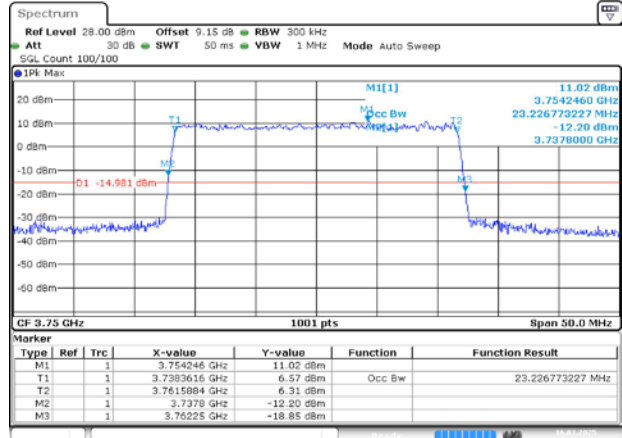

MCH / CP-16QAM / Outer_Full

Date: 16, JAN 2025 22:19:16

MCH / CP-64QAM / Outer_Full

Date: 16, JAN 2025 22:19:25

MCH / CP-256QAM / Outer_Full

Date: 16, JAN 2025 22:19:36

n78A / 30KHz / 30MHz

MCH / DFT-Pi2BPSK / Outer_Full