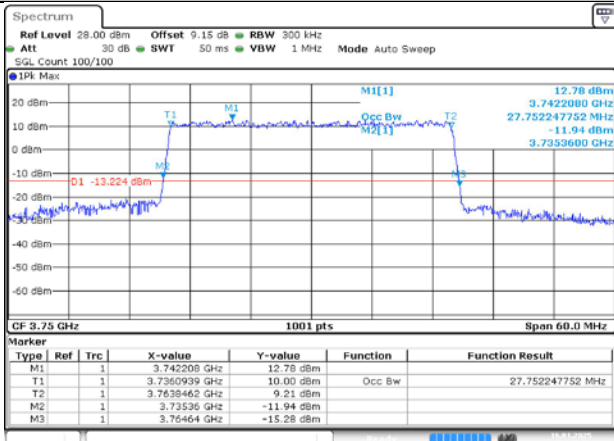

Date: 16, JAN 2025 22:19:48

MCH / DFT-QPSK / Outer_Full

Date: 16, JAN 2025 22:19:58

MCH / CP-QPSK / Outer_Full

Date: 16, JAN 2025 22:20:07

MCH / CP-16QAM / Outer_Full

Date: 16, JAN 2025 22:20:16

MCH / CP-64QAM / Outer_Full