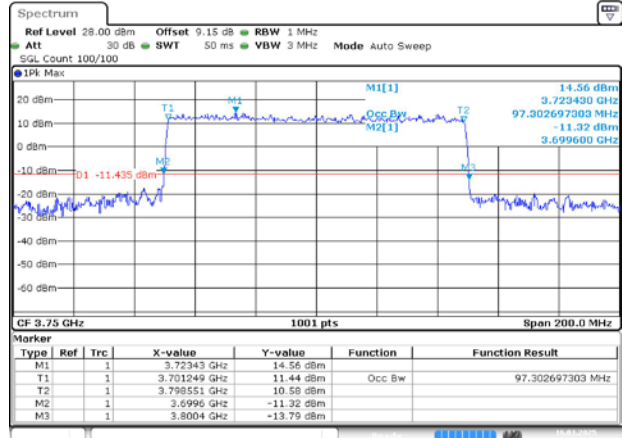

n78A / 30KHz / 100MHz

MCH / DFT-Pi2BPSK / Outer_Full

MCH / DFT-QPSK / Outer_Full

MCH / CP-QPSK / Outer_Full

MCH / CP-16QAM / Outer_Full

MCH / CP-64QAM / Outer_Full

MCH / CP-256QAM / Outer_Full