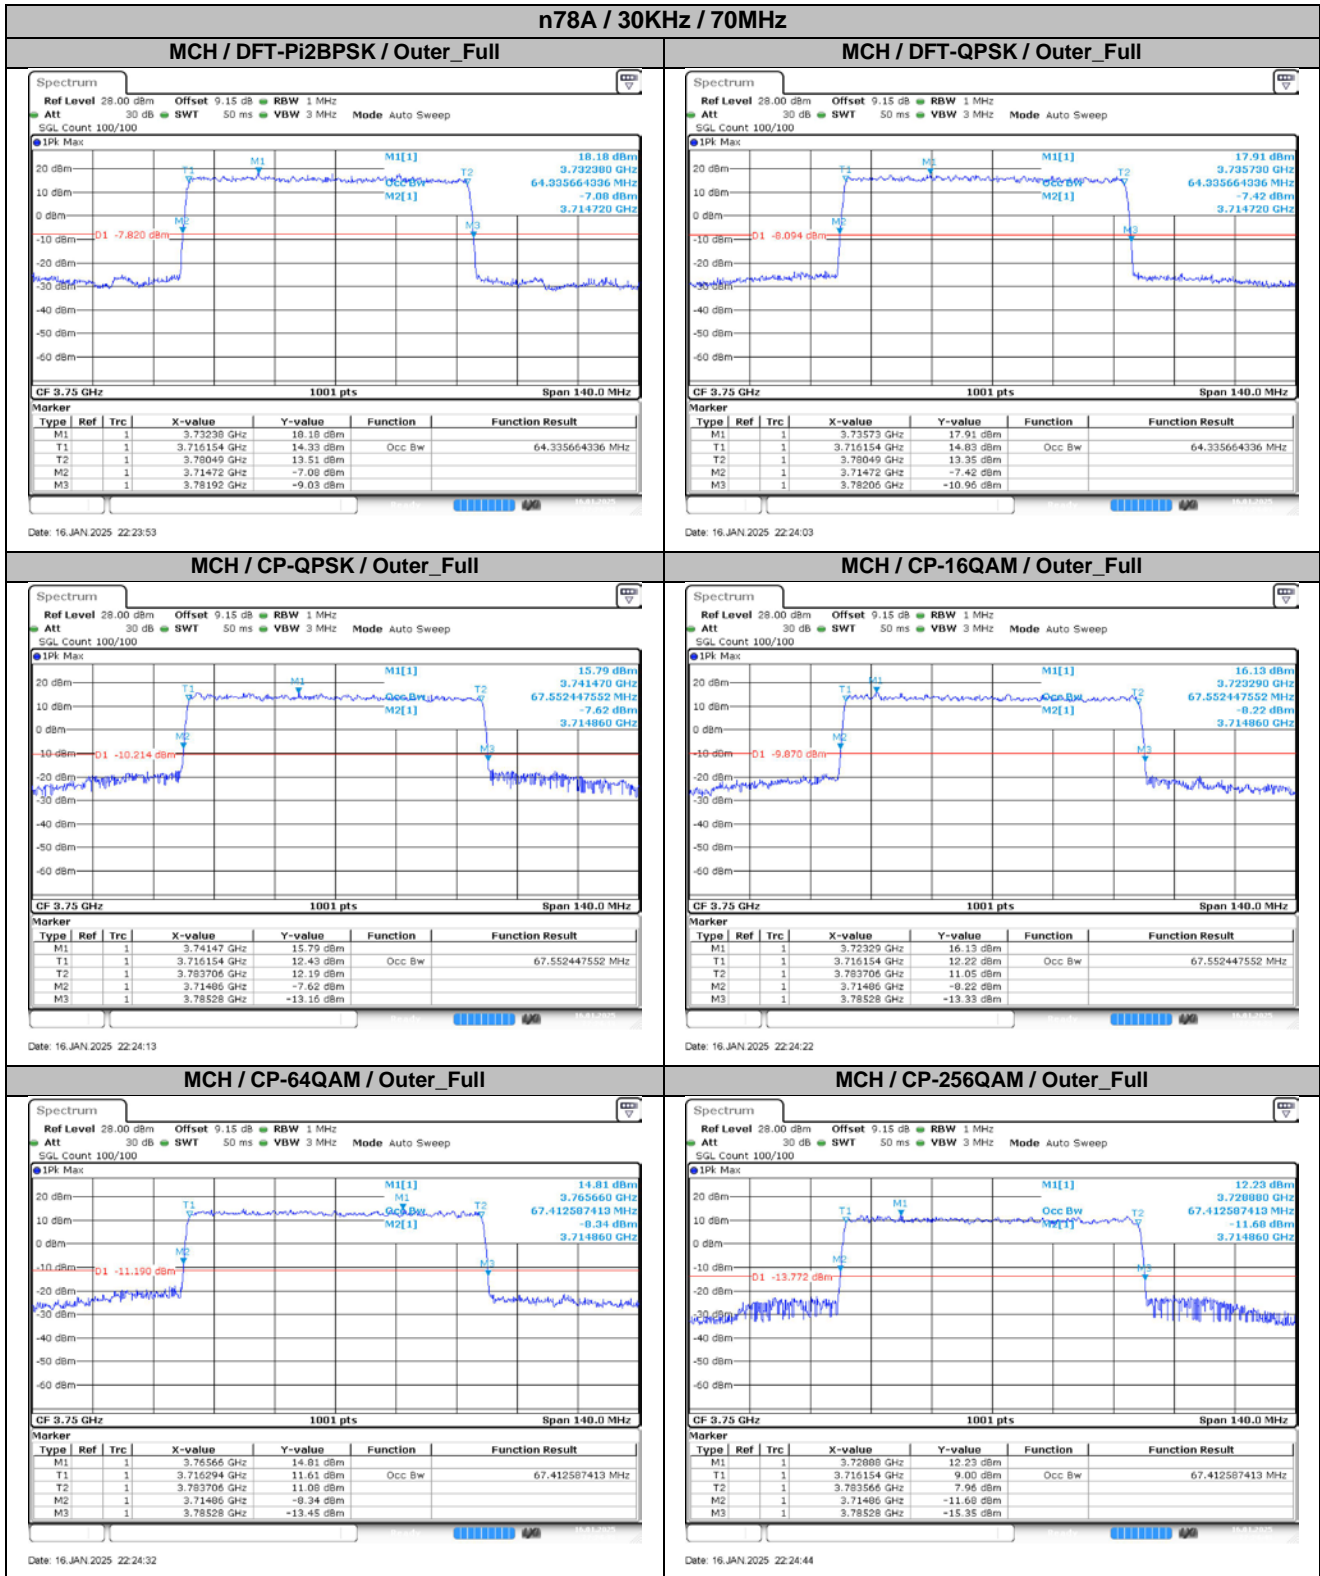

**Appendix
for
n78A
(3700-3800)**

Catalogue

1.	EFFECTIVE ISOTROPIC RADIATED POWER	3
1.1.	TEST RESULTS @ ANT7 (ANTENNA GAIN=-1.00DBI)	3
1.2.	TEST RESULTS @ ANT10 (ANTENNA GAIN=2.00DBI)	6
2.	PEAK-TO-AVERAGE RATIO	9
2.1.	TEST RESULTS	9
2.2.	TEST PLOTS FOR SCS=30KHZ	9
3.	MODULATION CHARACTERISTICS	10
3.1.	TEST PLOTS FOR SCS=30KHZ	10
4.	99% OCCUPIED BANDWIDTH & 26DB EMISSION BANDWIDTH	11
4.1.	TEST RESULTS	11
4.2.	TEST PLOTS FOR SCS=30KHZ	13
5.	CONDUCTED BAND EDGES	25
5.1.	TEST PLOTS FOR SCS=30KHZ	25
6.	CONDUCTED SPURIOUS EMISSION	41
6.1.	TEST PLOTS FOR SCS=30KHZ	41
7.	FREQUENCY STABILITY	52
7.1.	TEST RESULTS	52

Date: 16, JAN 2025 22:19:48

MCH / DFT-QPSK / Outer_Full

Date: 16, JAN 2025 22:19:58

MCH / CP-QPSK / Outer_Full

Date: 16, JAN 2025 22:20:07

MCH / CP-16QAM / Outer_Full

Date: 16, JAN 2025 22:20:16

MCH / CP-64QAM / Outer_Full

Date: 16, JAN 2025 22:20:26

MCH / CP-256QAM / Outer_Full

Date: 16, JAN 2025 22:20:36

n78A / 30KHz / 90MHz

MCH / DFT-Pi2BPSK / Outer_Full

Date: 16, JAN 2025 22:26:00

MCH / DFT-QPSK / Outer_Full

Date: 16, JAN 2025 22:26:10

MCH / CP-QPSK / Outer_Full

Date: 16, JAN 2025 22:26:20

MCH / CP-16QAM / Outer_Full

Date: 16, JAN 2025 22:26:30

MCH / CP-64QAM / Outer_Full

Date: 16, JAN 2025 22:26:40

MCH / CP-256QAM / Outer_Full

Date: 16, JAN 2025 22:26:51