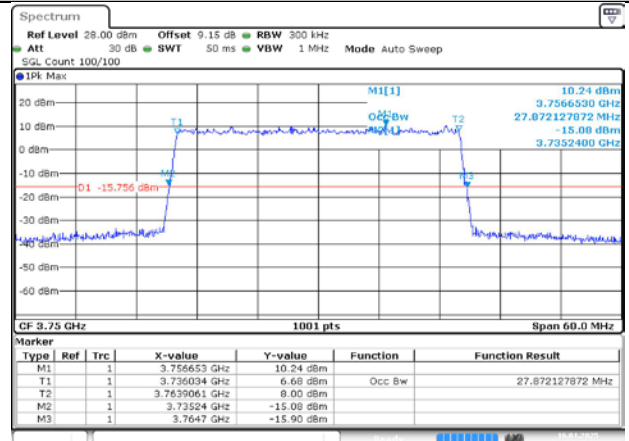

MCH / CP-256QAM / Outer_Full

Date: 16, JAN 2025 22:20:36