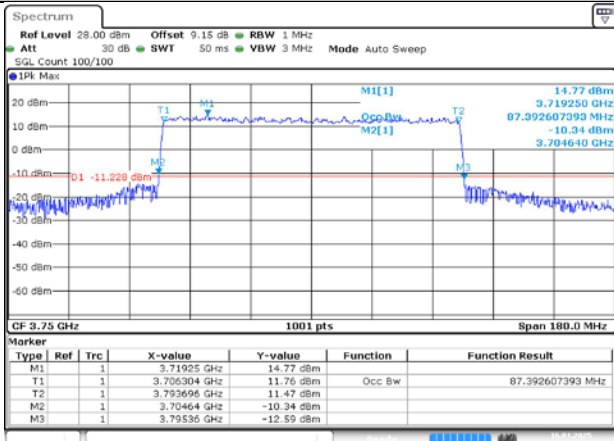

MCH / CP-QPSK / Outer_Full

Date: 16, JAN 2025 22:26:20