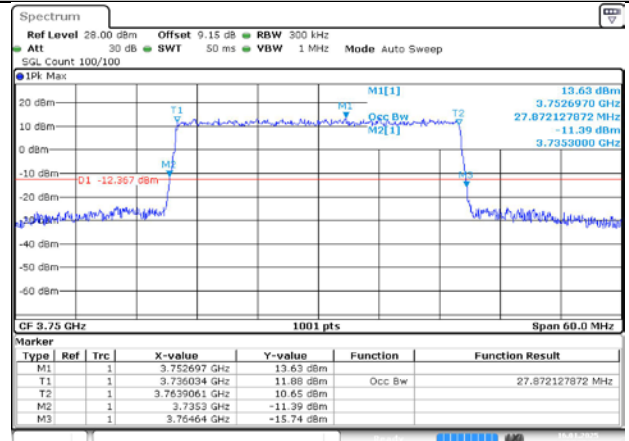

Date: 16, JAN 2025 22:19:48

MCH / DFT-QPSK / Outer_Full

Date: 16, JAN 2025 22:19:58

MCH / CP-QPSK / Outer_Full

Date: 16, JAN 2025 22:20:07

MCH / CP-16QAM / Outer_Full

Date: 16, JAN 2025 22:20:16

MCH / CP-64QAM / Outer_Full