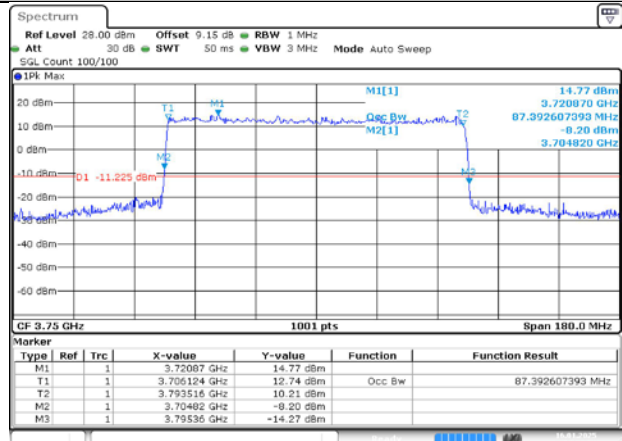

MCH / CP-16QAM / Outer_Full

Date: 16, JAN 2025 22:26:30