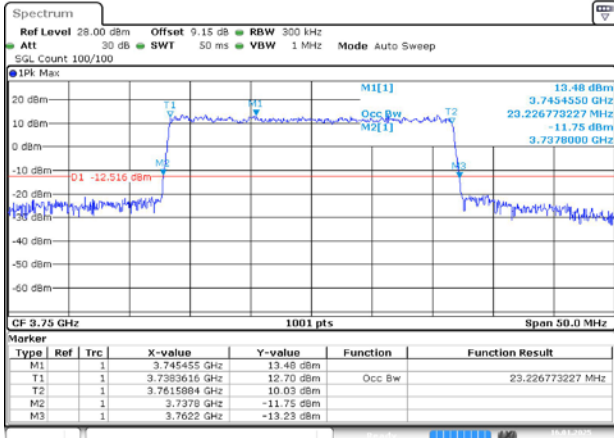

MCH / CP-64QAM / Outer_Full

Date: 16, JAN 2025 22:19:25