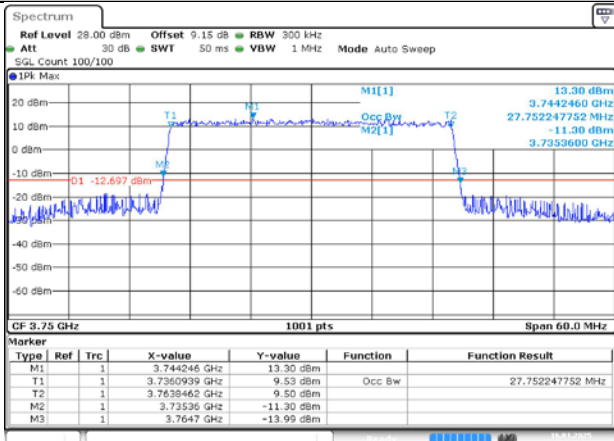

MCH / CP-QPSK / Outer_Full

Date: 16, JAN 2025 22:20:07