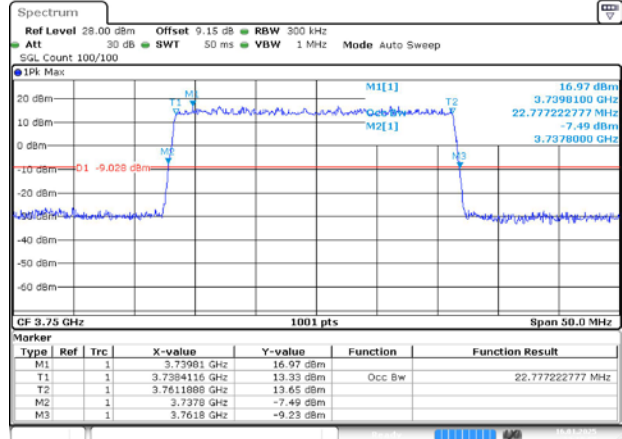

4.2. Test Plots for SCS=30KHz

n78A / 30KHz / 25MHz

MCH / DFT-Pi2BPSK / Outer_Full

Date: 16, JAN 2025 22:18:49

MCH / DFT-QPSK / Outer_Full

Date: 16, JAN 2025 22:18:58

MCH / CP-QPSK / Outer_Full

Date: 16, JAN 2025 22:19:07