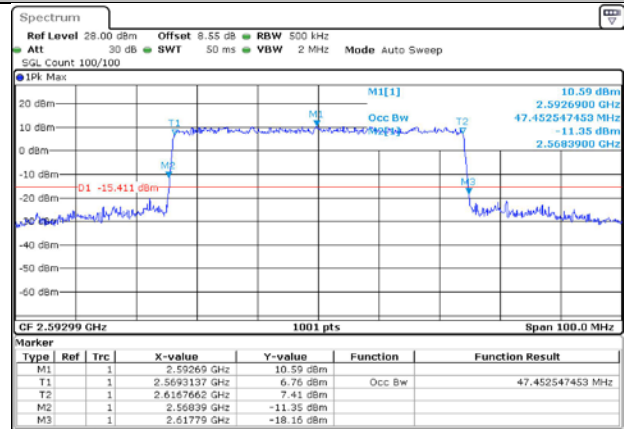

MCH / CP-16QAM / Outer_Full

Date: 18.JAN.2025 07:57:26