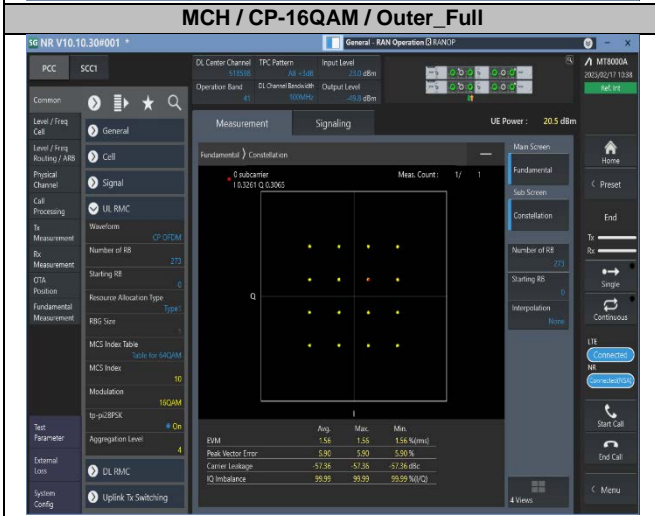

Intentionally Blank