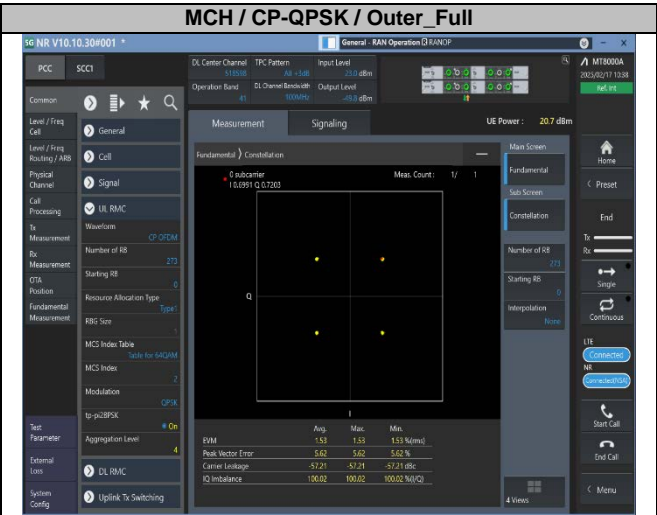

Intentionally Blank