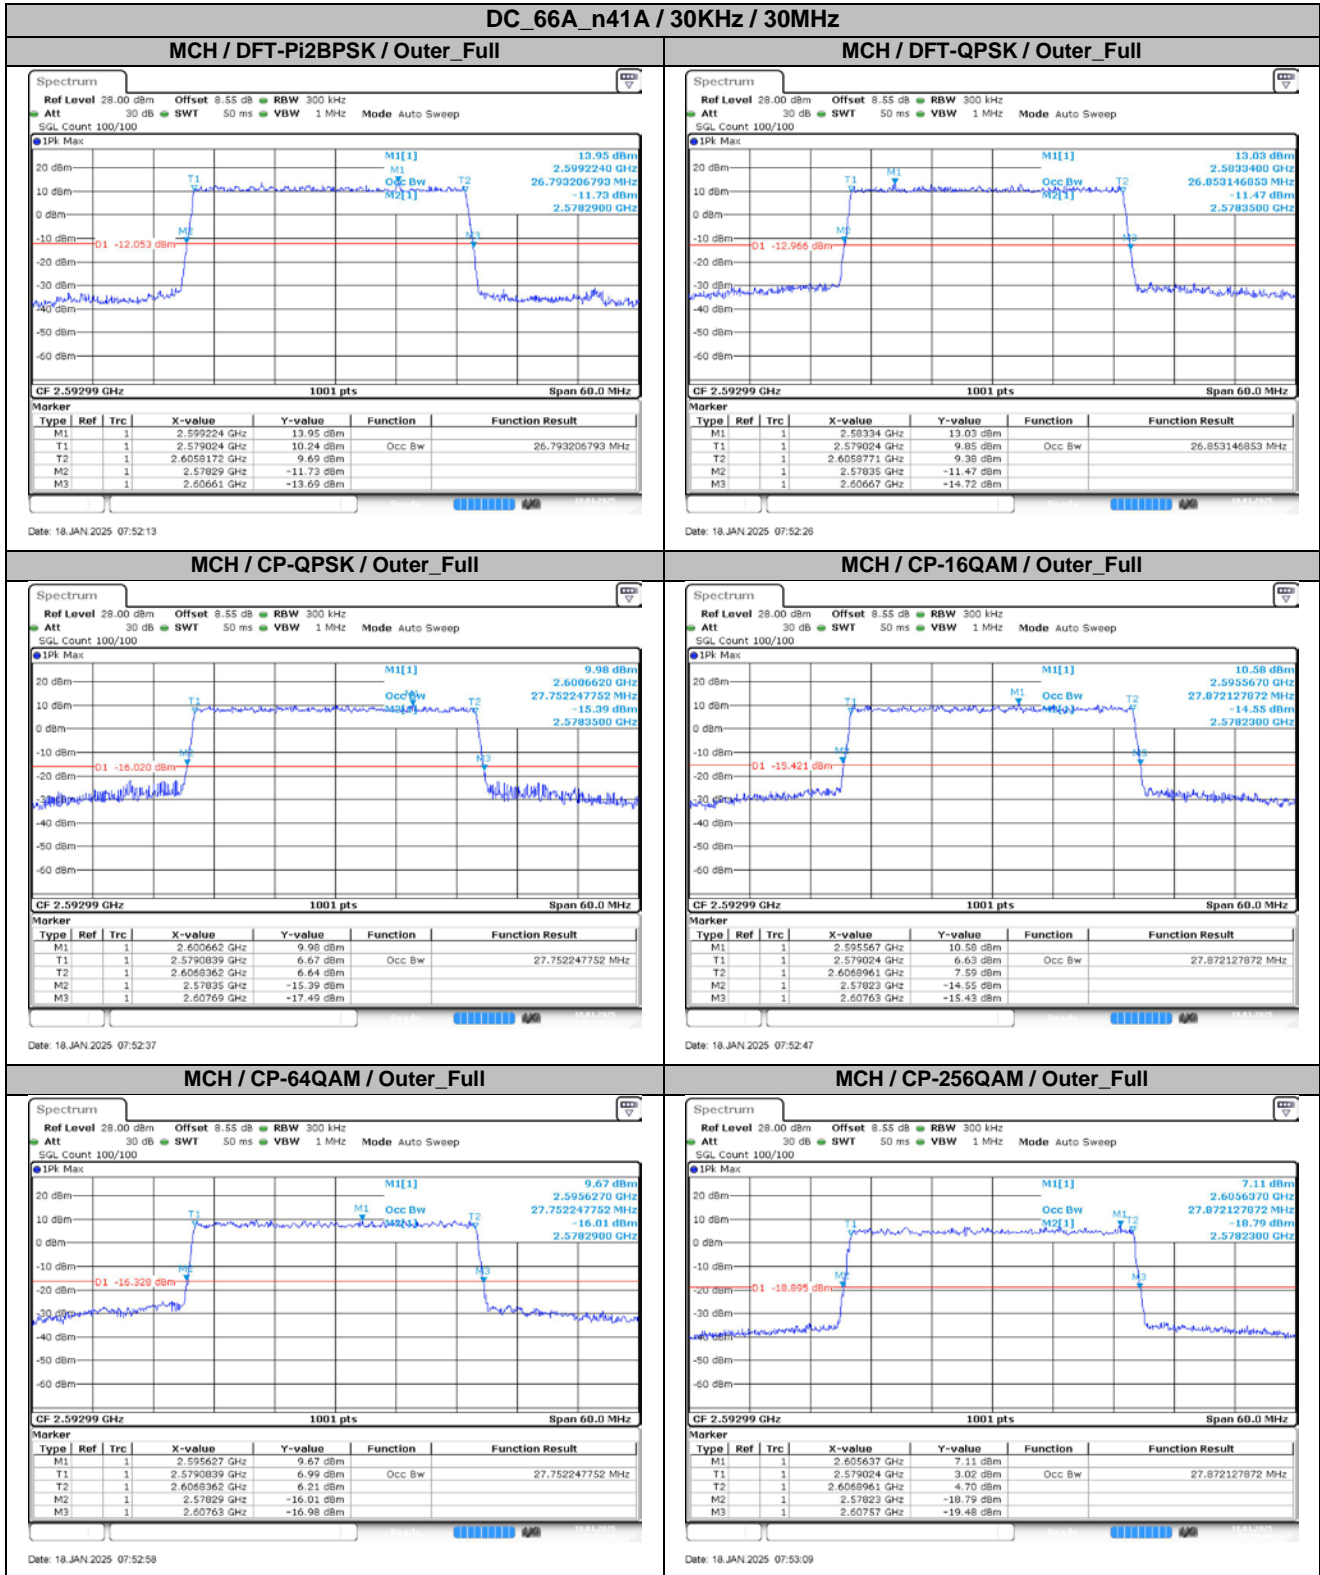

30KHz	60MHz	CP-64QAM	Outer_Full	58.02	60.60	Pass
30KHz	60MHz	CP-256QAM	Outer_Full	57.90	60.60	Pass
30KHz	70MHz	DFT-Pi2BPSK	Outer_Full	64.34	67.20	Pass
30KHz	70MHz	DFT-QPSK	Outer_Full	64.20	67.20	Pass
30KHz	70MHz	CP-QPSK	Outer_Full	67.55	70.42	Pass
30KHz	70MHz	CP-16QAM	Outer_Full	67.41	70.42	Pass
30KHz	70MHz	CP-64QAM	Outer_Full	67.41	70.42	Pass
30KHz	70MHz	CP-256QAM	Outer_Full	67.41	70.42	Pass
30KHz	80MHz	DFT-Pi2BPSK	Outer_Full	76.88	80.16	Pass
30KHz	80MHz	DFT-QPSK	Outer_Full	77.04	80.16	Pass
30KHz	80MHz	CP-QPSK	Outer_Full	77.36	80.48	Pass
30KHz	80MHz	CP-16QAM	Outer_Full	77.36	80.48	Pass
30KHz	80MHz	CP-64QAM	Outer_Full	77.36	80.48	Pass
30KHz	80MHz	CP-256QAM	Outer_Full	77.36	80.48	Pass
30KHz	90MHz	DFT-Pi2BPSK	Outer_Full	86.67	89.82	Pass
30KHz	90MHz	DFT-QPSK	Outer_Full	86.67	90.18	Pass
30KHz	90MHz	CP-QPSK	Outer_Full	87.39	90.72	Pass
30KHz	90MHz	CP-16QAM	Outer_Full	87.39	90.54	Pass
30KHz	90MHz	CP-64QAM	Outer_Full	87.39	90.72	Pass
30KHz	90MHz	CP-256QAM	Outer_Full	87.39	90.54	Pass
30KHz	100MHz	DFT-Pi2BPSK	Outer_Full	96.30	99.80	Pass
30KHz	100MHz	DFT-QPSK	Outer_Full	96.30	99.80	Pass
30KHz	100MHz	CP-QPSK	Outer_Full	97.30	100.80	Pass
30KHz	100MHz	CP-16QAM	Outer_Full	97.30	100.80	Pass
30KHz	100MHz	CP-64QAM	Outer_Full	97.30	100.60	Pass
30KHz	100MHz	CP-256QAM	Outer_Full	97.30	100.60	Pass

4.2. Test Plots for SCS=30KHz

DC_66A_n41A / 30KHz / 50MHz

MCH / DFT-Pi2BPSK / Outer_Full

Date: 18.JAN.2025 07:56:52

MCH / DFT-QPSK / Outer_Full

Date: 18.JAN.2025 07:57:05

MCH / CP-QPSK / Outer_Full

Date: 18.JAN.2025 07:57:15