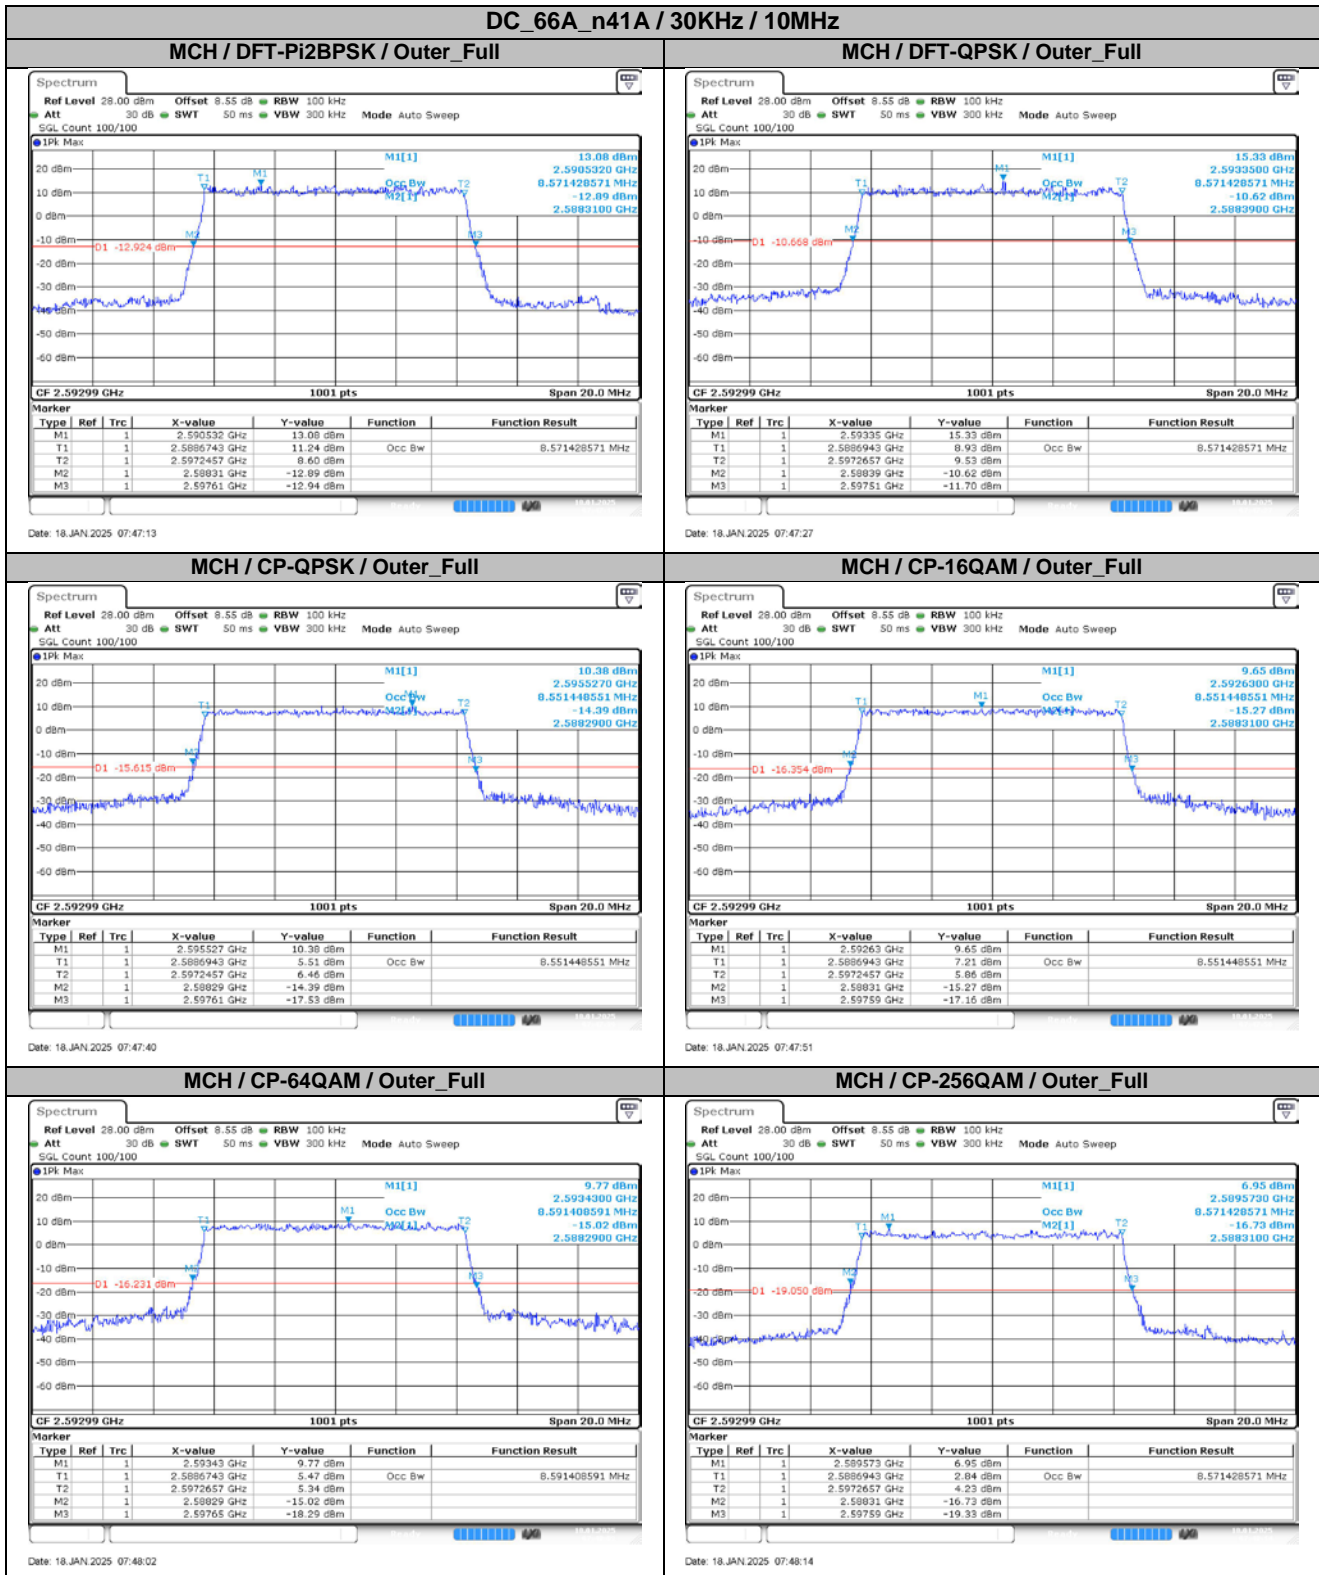

4.2. Test Plots for SCS=30KHz