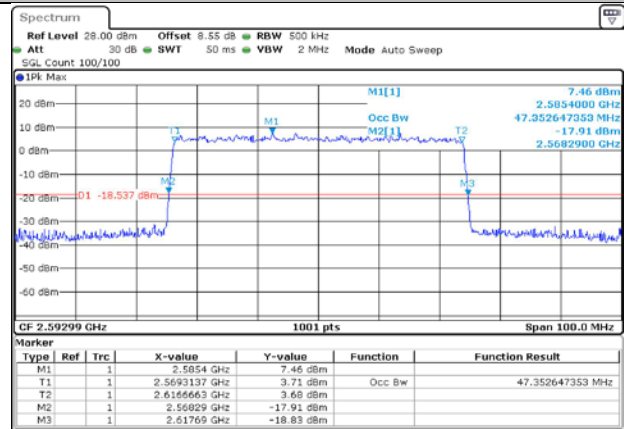

4.2. Test Plots for SCS=30KHz

DC_66A_n41A / 30KHz / 50MHz

MCH / DFT-Pi2BPSK / Outer_Full

Date: 18.JAN.2025 07:56:52

MCH / DFT-QPSK / Outer_Full

Date: 18.JAN.2025 07:57:05

MCH / CP-QPSK / Outer_Full

Date: 18.JAN.2025 07:57:15

MCH / CP-16QAM / Outer_Full

Date: 18.JAN.2025 07:57:26

MCH / CP-64QAM / Outer_Full

Date: 18.JAN.2025 07:57:36

MCH / CP-256QAM / Outer_Full

Date: 18.JAN.2025 07:57:47