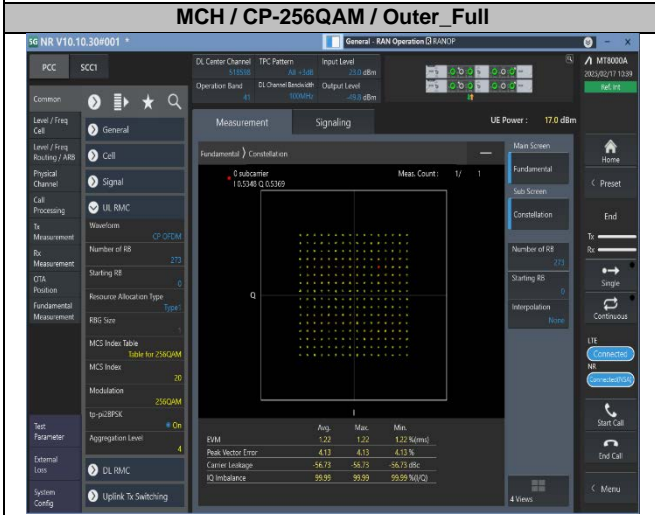

2.2. Test Plots for SCS=30KHz

3. Modulation Characteristics

3.1. Test Plots for SCS=30KHz

Intentionally Blank

4. 99% Occupied Bandwidth & 26dB Emission Bandwidth

4.1. Test Results

SCS	Bandwidth	Modulation	RB	99% Occupied Bandwidth (MHz)	26dB Emission Bandwidth (MHz)	Verdict
30KHz	10MHz	DFT-Pi2BPSK	Outer_Full	8.57	9.30	Pass
30KHz	10MHz	DFT-QPSK	Outer_Full	8.57	9.12	Pass
30KHz	10MHz	CP-QPSK	Outer_Full	8.55	9.32	Pass
30KHz	10MHz	CP-16QAM	Outer_Full	8.55	9.28	Pass
30KHz	10MHz	CP-64QAM	Outer_Full	8.59	9.36	Pass
30KHz	10MHz	CP-256QAM	Outer_Full	8.57	9.28	Pass
30KHz	15MHz	DFT-Pi2BPSK	Outer_Full	12.86	13.77	Pass
30KHz	15MHz	DFT-QPSK	Outer_Full	12.83	13.68	Pass
30KHz	15MHz	CP-QPSK	Outer_Full	13.58	14.58	Pass
30KHz	15MHz	CP-16QAM	Outer_Full	13.58	14.49	Pass
30KHz	15MHz	CP-64QAM	Outer_Full	13.67	14.52	Pass
30KHz	15MHz	CP-256QAM	Outer_Full	13.58	14.55	Pass
30KHz	20MHz	DFT-Pi2BPSK	Outer_Full	17.86	18.76	Pass
30KHz	20MHz	DFT-QPSK	Outer_Full	17.82	18.72	Pass
30KHz	20MHz	CP-QPSK	Outer_Full	18.22	19.20	Pass
30KHz	20MHz	CP-16QAM	Outer_Full	18.18	19.28	Pass
30KHz	20MHz	CP-64QAM	Outer_Full	18.18	19.20	Pass
30KHz	20MHz	CP-256QAM	Outer_Full	18.22	19.20	Pass
30KHz	25MHz	DFT-Pi2BPSK	Outer_Full	22.83	24.00	Pass
30KHz	25MHz	DFT-QPSK	Outer_Full	22.83	24.00	Pass
30KHz	25MHz	CP-QPSK	Outer_Full	23.18	24.45	Pass
30KHz	25MHz	CP-16QAM	Outer_Full	23.23	24.55	Pass
30KHz	25MHz	CP-64QAM	Outer_Full	23.23	24.40	Pass
30KHz	25MHz	CP-256QAM	Outer_Full	23.23	24.45	Pass
30KHz	30MHz	DFT-Pi2BPSK	Outer_Full	26.79	28.32	Pass
30KHz	30MHz	DFT-QPSK	Outer_Full	26.85	28.32	Pass
30KHz	30MHz	CP-QPSK	Outer_Full	27.75	29.34	Pass
30KHz	30MHz	CP-16QAM	Outer_Full	27.87	29.40	Pass
30KHz	30MHz	CP-64QAM	Outer_Full	27.75	29.34	Pass
30KHz	30MHz	CP-256QAM	Outer_Full	27.87	29.34	Pass
30KHz	35MHz	DFT-Pi2BPSK	Outer_Full	32.17	33.95	Pass
30KHz	35MHz	DFT-QPSK	Outer_Full	32.24	33.88	Pass
30KHz	35MHz	CP-QPSK	Outer_Full	32.87	34.65	Pass
30KHz	35MHz	CP-16QAM	Outer_Full	32.87	34.86	Pass
30KHz	35MHz	CP-64QAM	Outer_Full	32.87	34.79	Pass
30KHz	35MHz	CP-256QAM	Outer_Full	32.87	34.72	Pass
30KHz	40MHz	DFT-Pi2BPSK	Outer_Full	35.80	37.60	Pass
30KHz	40MHz	DFT-QPSK	Outer_Full	35.72	37.52	Pass
30KHz	40MHz	CP-QPSK	Outer_Full	37.80	39.60	Pass
30KHz	40MHz	CP-16QAM	Outer_Full	37.80	39.76	Pass
30KHz	40MHz	CP-64QAM	Outer_Full	37.80	39.60	Pass
30KHz	40MHz	CP-256QAM	Outer_Full	37.72	39.76	Pass
30KHz	45MHz	DFT-Pi2BPSK	Outer_Full	38.57	40.50	Pass
30KHz	45MHz	DFT-QPSK	Outer_Full	38.57	40.50	Pass
30KHz	45MHz	CP-QPSK	Outer_Full	42.44	44.55	Pass
30KHz	45MHz	CP-16QAM	Outer_Full	42.53	44.46	Pass
30KHz	45MHz	CP-64QAM	Outer_Full	42.44	44.37	Pass
30KHz	45MHz	CP-256QAM	Outer_Full	42.35	44.37	Pass
30KHz	50MHz	DFT-Pi2BPSK	Outer_Full	45.75	47.40	Pass
30KHz	50MHz	DFT-QPSK	Outer_Full	45.65	47.70	Pass
30KHz	50MHz	CP-QPSK	Outer_Full	47.45	49.60	Pass
30KHz	50MHz	CP-16QAM	Outer_Full	47.45	49.40	Pass
30KHz	50MHz	CP-64QAM	Outer_Full	47.45	49.60	Pass
30KHz	50MHz	CP-256QAM	Outer_Full	47.35	49.40	Pass
30KHz	60MHz	DFT-Pi2BPSK	Outer_Full	58.02	60.60	Pass
30KHz	60MHz	DFT-QPSK	Outer_Full	57.90	60.60	Pass
30KHz	60MHz	CP-QPSK	Outer_Full	57.78	60.60	Pass
30KHz	60MHz	CP-16QAM	Outer_Full	57.90	60.60	Pass