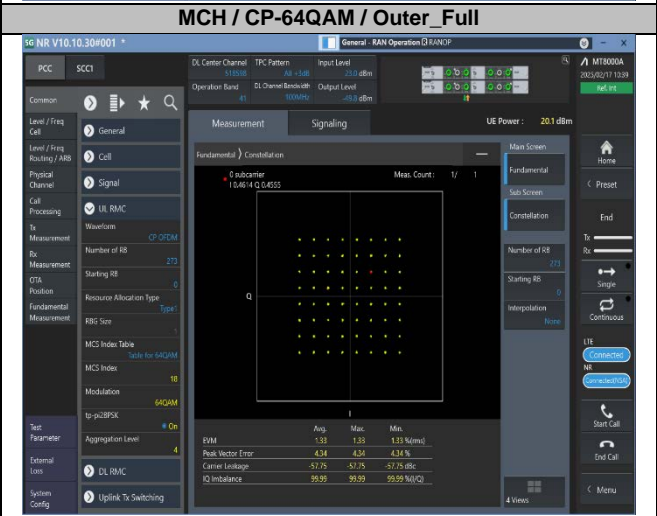

2.2. Test Plots for SCS=30KHz

3. Modulation Characteristics

3.1. Test Plots for SCS=30KHz

Intentionally Blank

4. 99% Occupied Bandwidth & 26dB Emission Bandwidth

4.1. Test Results

SCS	Bandwidth	Modulation	RB	99% Occupied Bandwidth (MHz)	26dB Emission Bandwidth (MHz)	Verdict
30KHz	10MHz	DFT-Pi2BPSK	Outer_Full	8.57	9.30	Pass
30KHz	10MHz	DFT-QPSK	Outer_Full	8.57	9.12	Pass
30KHz	10MHz	CP-QPSK	Outer_Full	8.55	9.32	Pass
30KHz	10MHz	CP-16QAM	Outer_Full	8.55	9.28	Pass
30KHz	10MHz	CP-64QAM	Outer_Full	8.59	9.36	Pass
30KHz	10MHz	CP-256QAM	Outer_Full	8.57	9.28	Pass
30KHz	15MHz	DFT-Pi2BPSK	Outer_Full	12.86	13.77	Pass
30KHz	15MHz	DFT-QPSK	Outer_Full	12.83	13.68	Pass
30KHz	15MHz	CP-QPSK	Outer_Full	13.58	14.58	Pass
30KHz	15MHz	CP-16QAM	Outer_Full	13.58	14.49	Pass
30KHz	15MHz	CP-64QAM	Outer_Full	13.67	14.52	Pass
30KHz	15MHz	CP-256QAM	Outer_Full	13.58	14.55	Pass
30KHz	20MHz	DFT-Pi2BPSK	Outer_Full	17.86	18.76	Pass
30KHz	20MHz	DFT-QPSK	Outer_Full	17.82	18.72	Pass
30KHz	20MHz	CP-QPSK	Outer_Full	18.22	19.20	Pass
30KHz	20MHz	CP-16QAM	Outer_Full	18.18	19.28	Pass
30KHz	20MHz	CP-64QAM	Outer_Full	18.18	19.20	Pass
30KHz	20MHz	CP-256QAM	Outer_Full	18.22	19.20	Pass
30KHz	25MHz	DFT-Pi2BPSK	Outer_Full	22.83	24.00	Pass
30KHz	25MHz	DFT-QPSK	Outer_Full	22.83	24.00	Pass
30KHz	25MHz	CP-QPSK	Outer_Full	23.18	24.45	Pass
30KHz	25MHz	CP-16QAM	Outer_Full	23.23	24.55	Pass
30KHz	25MHz	CP-64QAM	Outer_Full	23.23	24.40	Pass
30KHz	25MHz	CP-256QAM	Outer_Full	23.23	24.45	Pass
30KHz	30MHz	DFT-Pi2BPSK	Outer_Full	26.79	28.32	Pass
30KHz	30MHz	DFT-QPSK	Outer_Full	26.85	28.32	Pass
30KHz	30MHz	CP-QPSK	Outer_Full	27.75	29.34	Pass
30KHz	30MHz	CP-16QAM	Outer_Full	27.87	29.40	Pass
30KHz	30MHz	CP-64QAM	Outer_Full	27.75	29.34	Pass
30KHz	30MHz	CP-256QAM	Outer_Full	27.87	29.34	Pass
30KHz	35MHz	DFT-Pi2BPSK	Outer_Full	32.17	33.95	Pass
30KHz	35MHz	DFT-QPSK	Outer_Full	32.24	33.88	Pass
30KHz	35MHz	CP-QPSK	Outer_Full	32.87	34.65	Pass
30KHz	35MHz	CP-16QAM	Outer_Full	32.87	34.86	Pass
30KHz	35MHz	CP-64QAM	Outer_Full	32.87	34.79	Pass
30KHz	35MHz	CP-256QAM	Outer_Full	32.87	34.72	Pass
30KHz	40MHz	DFT-Pi2BPSK	Outer_Full	35.80	37.60	Pass
30KHz	40MHz	DFT-QPSK	Outer_Full	35.72	37.52	Pass
30KHz	40MHz	CP-QPSK	Outer_Full	37.80	39.60	Pass
30KHz	40MHz	CP-16QAM	Outer_Full	37.80	39.76	Pass
30KHz	40MHz	CP-64QAM	Outer_Full	37.80	39.60	Pass
30KHz	40MHz	CP-256QAM	Outer_Full	37.72	39.76	Pass
30KHz	45MHz	DFT-Pi2BPSK	Outer_Full	38.57	40.50	Pass
30KHz	45MHz	DFT-QPSK	Outer_Full	38.57	40.50	Pass
30KHz	45MHz	CP-QPSK	Outer_Full	42.44	44.55	Pass
30KHz	45MHz	CP-16QAM	Outer_Full	42.53	44.46	Pass
30KHz	45MHz	CP-64QAM	Outer_Full	42.44	44.37	Pass
30KHz	45MHz	CP-256QAM	Outer_Full	42.35	44.37	Pass
30KHz	50MHz	DFT-Pi2BPSK	Outer_Full	45.75	47.40	Pass
30KHz	50MHz	DFT-QPSK	Outer_Full	45.65	47.70	Pass
30KHz	50MHz	CP-QPSK	Outer_Full	47.45	49.60	Pass
30KHz	50MHz	CP-16QAM	Outer_Full	47.45	49.40	Pass
30KHz	50MHz	CP-64QAM	Outer_Full	47.45	49.60	Pass
30KHz	50MHz	CP-256QAM	Outer_Full	47.35	49.40	Pass
30KHz	60MHz	DFT-Pi2BPSK	Outer_Full	58.02	60.60	Pass
30KHz	60MHz	DFT-QPSK	Outer_Full	57.90	60.60	Pass
30KHz	60MHz	CP-QPSK	Outer_Full	57.78	60.60	Pass
30KHz	60MHz	CP-16QAM	Outer_Full	57.90	60.60	Pass