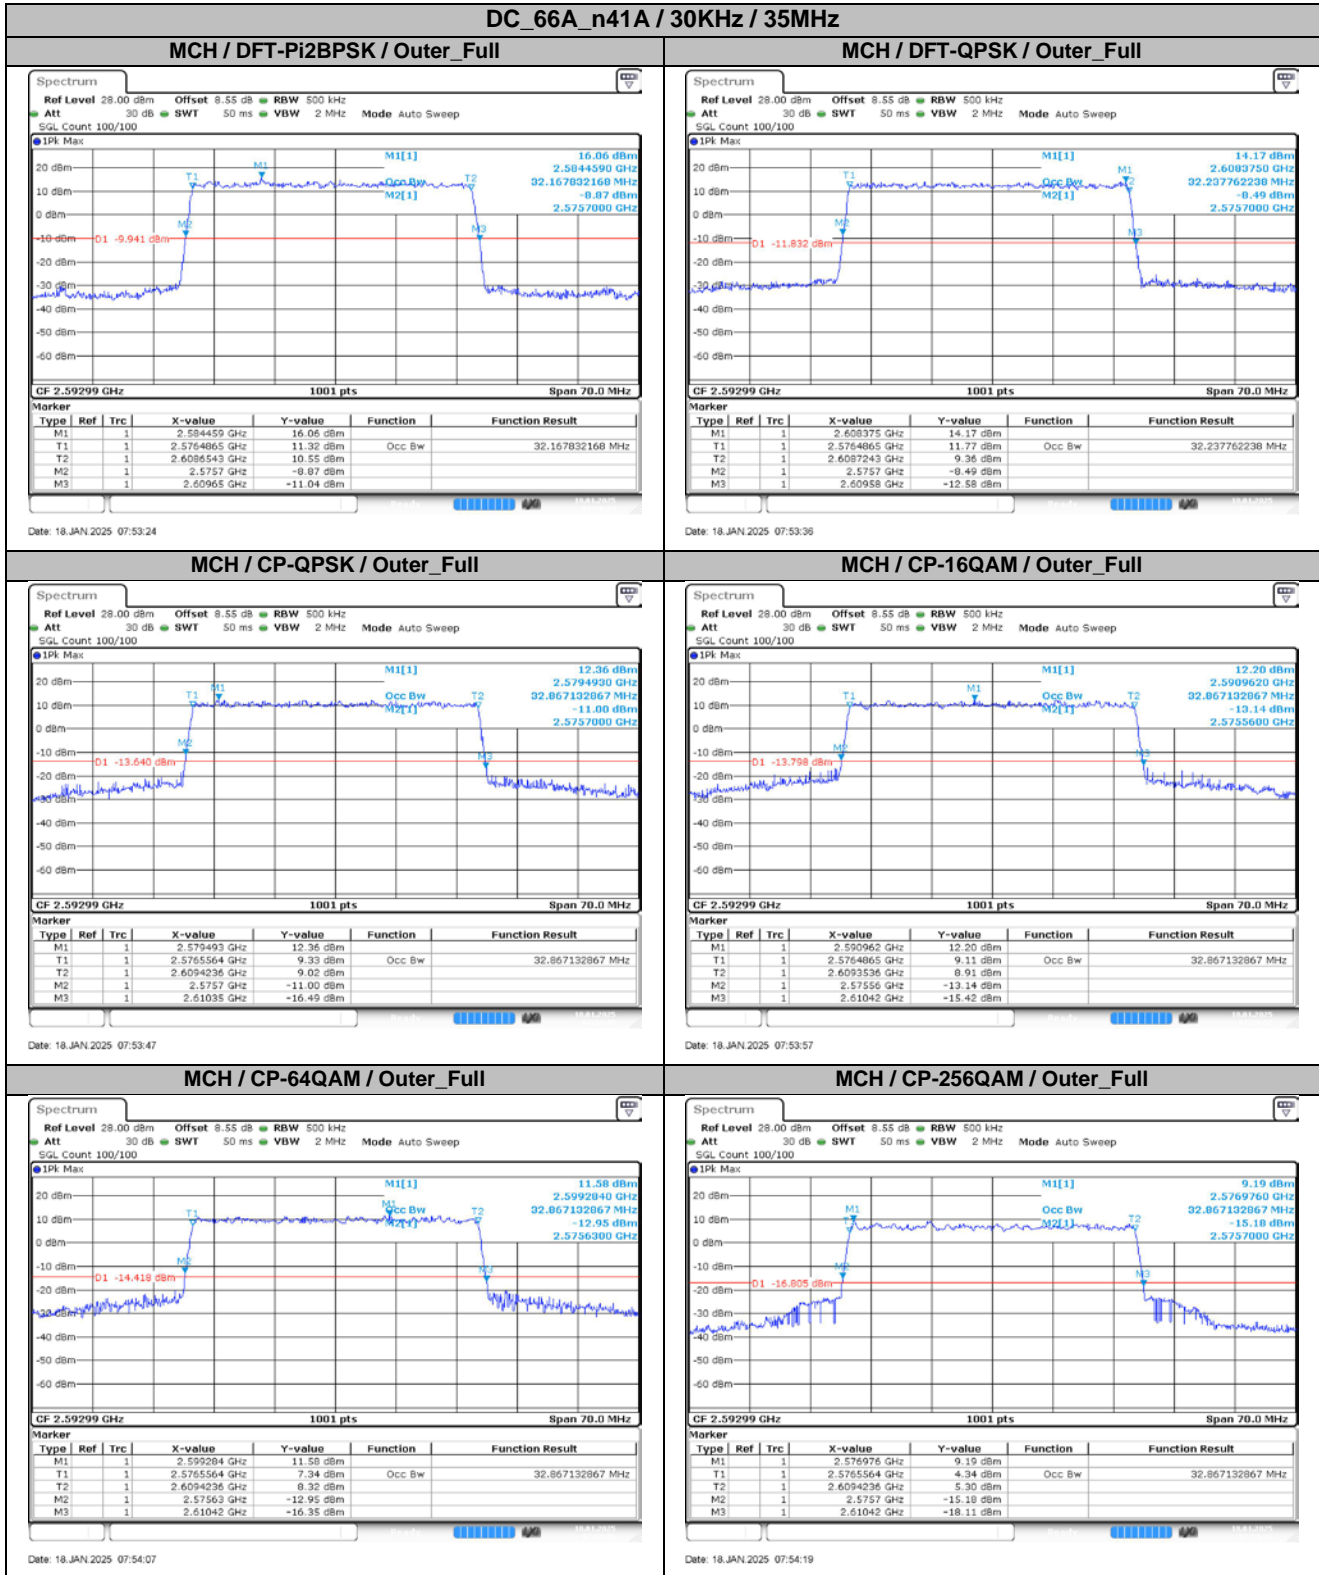

**Appendix
for
DC_66A_n41A
(2496-2690)
Other PA**

Catalogue

1.	EFFECTIVE ISOTROPIC RADIATED POWER	3
1.1.	TEST RESULTS @ ANT1 (ANTENNA GAIN=-4.00DBI).....	3
2.	PEAK-TO-AVERAGE RATIO	7
2.1.	TEST RESULTS	7
2.2.	TEST PLOTS FOR SCS=30KHZ.....	7
3.	MODULATION CHARACTERISTICS	8
3.1.	TEST PLOTS FOR SCS=30KHZ.....	8
4.	99% OCCUPIED BANDWIDTH & 26DB EMISSION BANDWIDTH	10
4.1.	TEST RESULTS	10
4.2.	TEST PLOTS FOR SCS=30KHZ.....	12
5.	CONDUCTED BAND EDGES	26
5.1.	TEST PLOTS FOR SCS=30KHZ.....	26
6.	CONDUCTED SPURIOUS EMISSION	45
6.1.	TEST PLOTS FOR SCS=30KHZ.....	45
7.	FREQUENCY STABILITY	57
7.1.	TEST RESULTS	57

4.2. Test Plots for SCS=30KHz

DC_66A_n41A / 30KHz / 50MHz

MCH / DFT-Pi2BPSK / Outer_Full

Date: 18.JAN.2025 07:56:52

MCH / DFT-QPSK / Outer_Full

Date: 18.JAN.2025 07:57:05

MCH / CP-QPSK / Outer_Full

Date: 18.JAN.2025 07:57:15