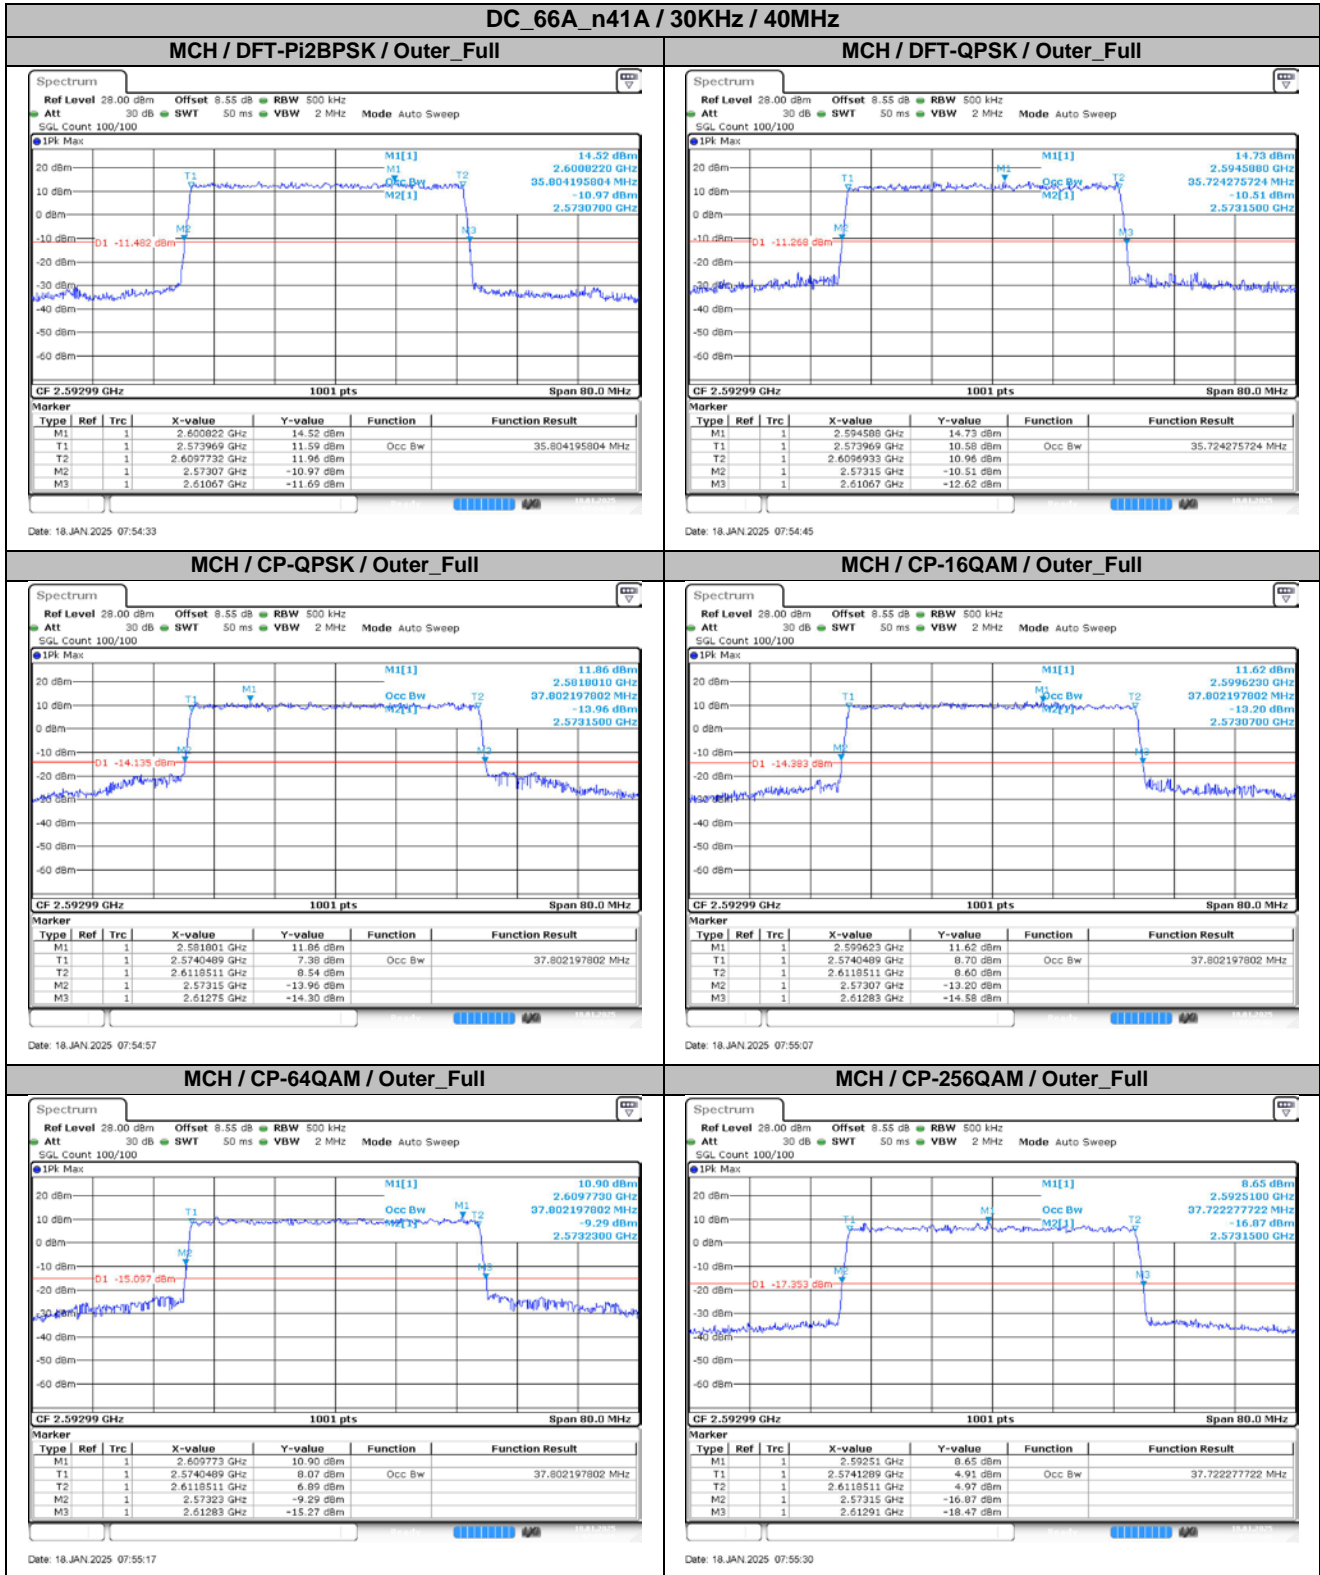

**Appendix
for
DC_66A_n41A
(2496-2690)
Other PA**

Catalogue

1.	EFFECTIVE ISOTROPIC RADIATED POWER	3
1.1.	TEST RESULTS @ ANT1 (ANTENNA GAIN=-4.00DBI).....	3
2.	PEAK-TO-AVERAGE RATIO	7
2.1.	TEST RESULTS	7
2.2.	TEST PLOTS FOR SCS=30KHZ.....	7
3.	MODULATION CHARACTERISTICS	8
3.1.	TEST PLOTS FOR SCS=30KHZ.....	8
4.	99% OCCUPIED BANDWIDTH & 26DB EMISSION BANDWIDTH	10
4.1.	TEST RESULTS	10
4.2.	TEST PLOTS FOR SCS=30KHZ.....	12
5.	CONDUCTED BAND EDGES	26
5.1.	TEST PLOTS FOR SCS=30KHZ.....	26
6.	CONDUCTED SPURIOUS EMISSION	45
6.1.	TEST PLOTS FOR SCS=30KHZ.....	45
7.	FREQUENCY STABILITY	57
7.1.	TEST RESULTS	57

4.2. Test Plots for SCS=30KHz

DC_66A_n41A / 30KHz / 50MHz

MCH / DFT-Pi2BPSK / Outer_Full

Date: 18.JAN.2025 07:56:52

MCH / DFT-QPSK / Outer_Full

Date: 18.JAN.2025 07:57:05

MCH / CP-QPSK / Outer_Full

Date: 18.JAN.2025 07:57:15