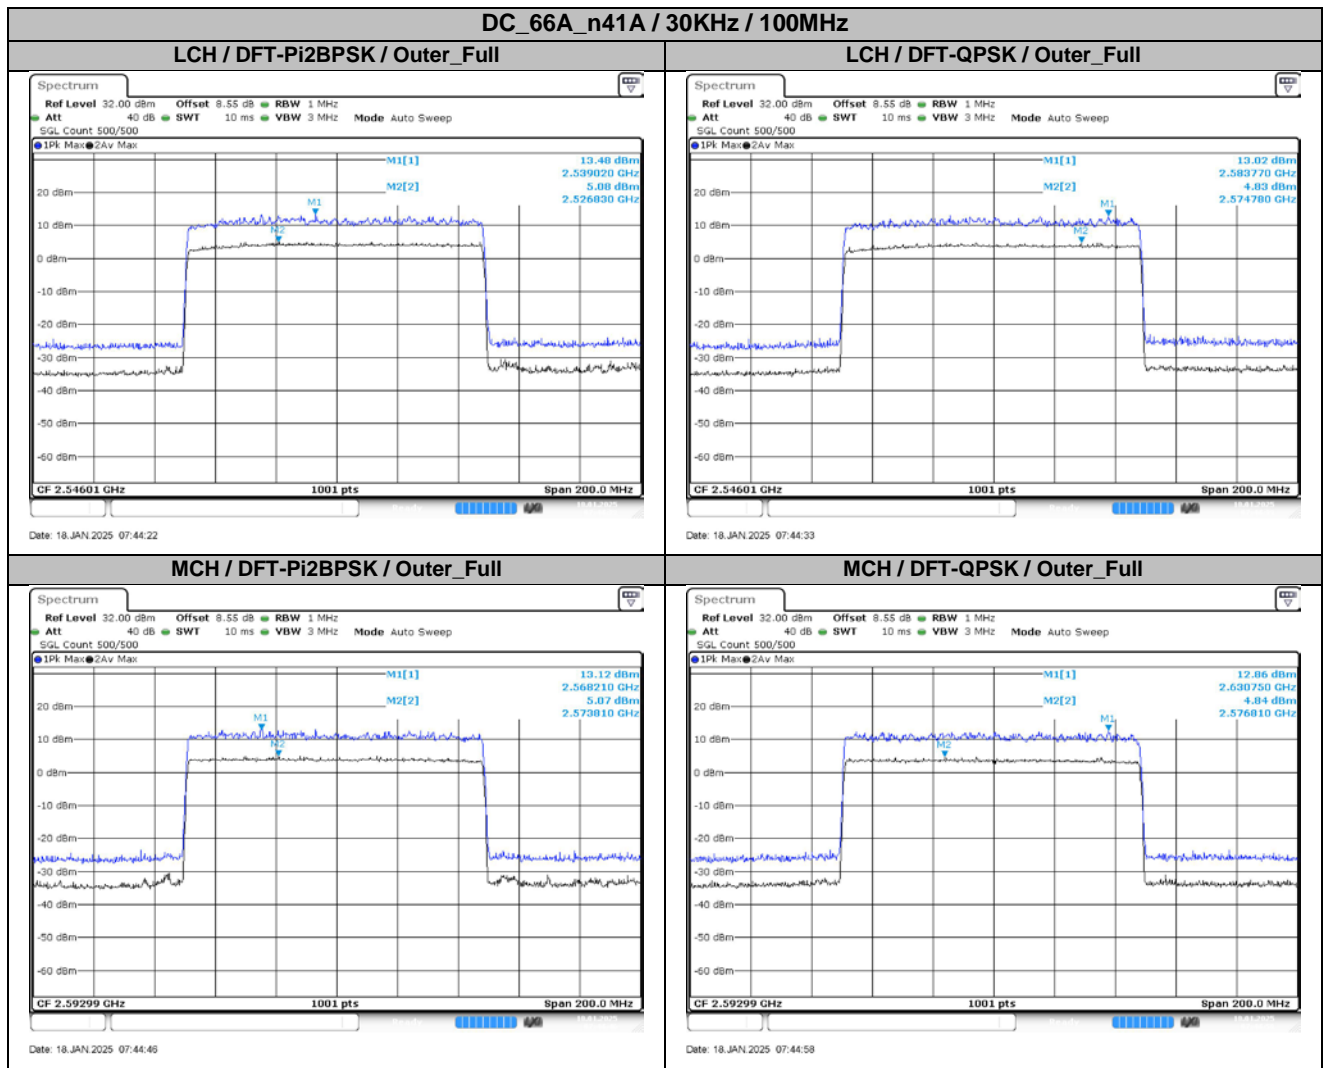

30KHz	100MHz	HCH	DFT-16QAM	22.31	22.75	22.60	18.75	33.00	Pass
30KHz	100MHz	HCH	DFT-64QAM	20.92	21.48	21.04	17.48	33.00	Pass
30KHz	100MHz	HCH	DFT-256QAM	19.02	19.47	19.14	15.47	33.00	Pass
30KHz	100MHz	HCH	CP-QPSK	21.83	22.26	22.06	18.26	33.00	Pass

2. Peak-to-Average Ratio

2.1. Test Results

SCS	Bandwidth	Channel	RB	Result (dB)		Limit (dB)	Verdict
				DFT-Pi2BPSK	DFT-QPSK		
30KHz	100MHz	LCH	Outer_Full	8.40	8.18	13.00	Pass
30KHz	100MHz	MCH	Outer_Full	8.05	8.02	13.00	Pass
30KHz	100MHz	HCH	Outer_Full	7.99	8.26	13.00	Pass

2.2. Test Plots for SCS=30KHz