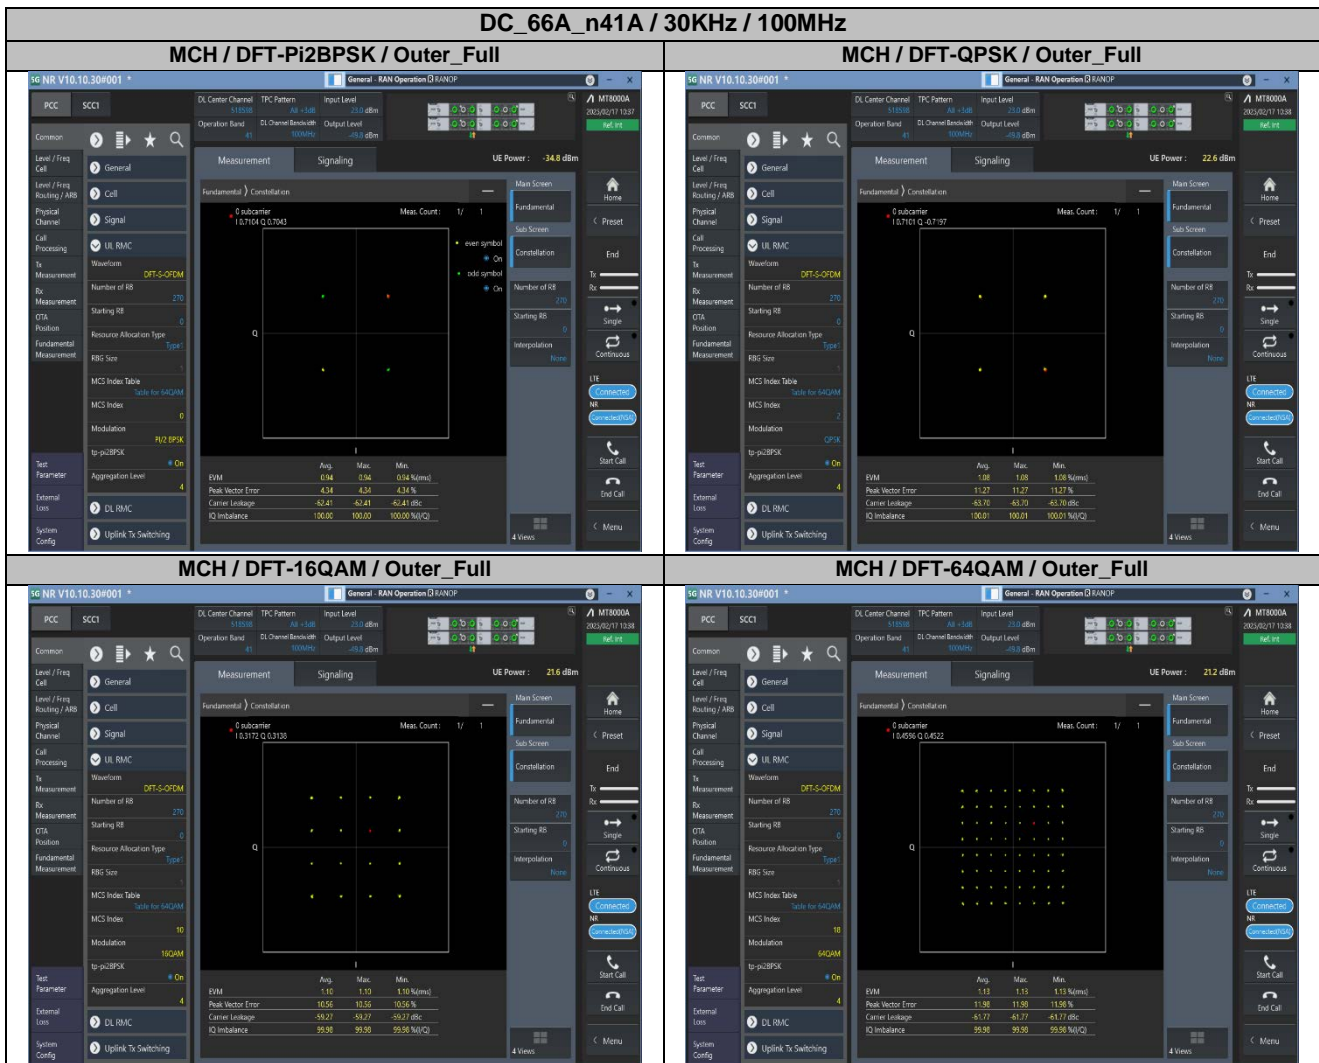

3. Modulation Characteristics

3.1. Test Plots for SCS=30KHz