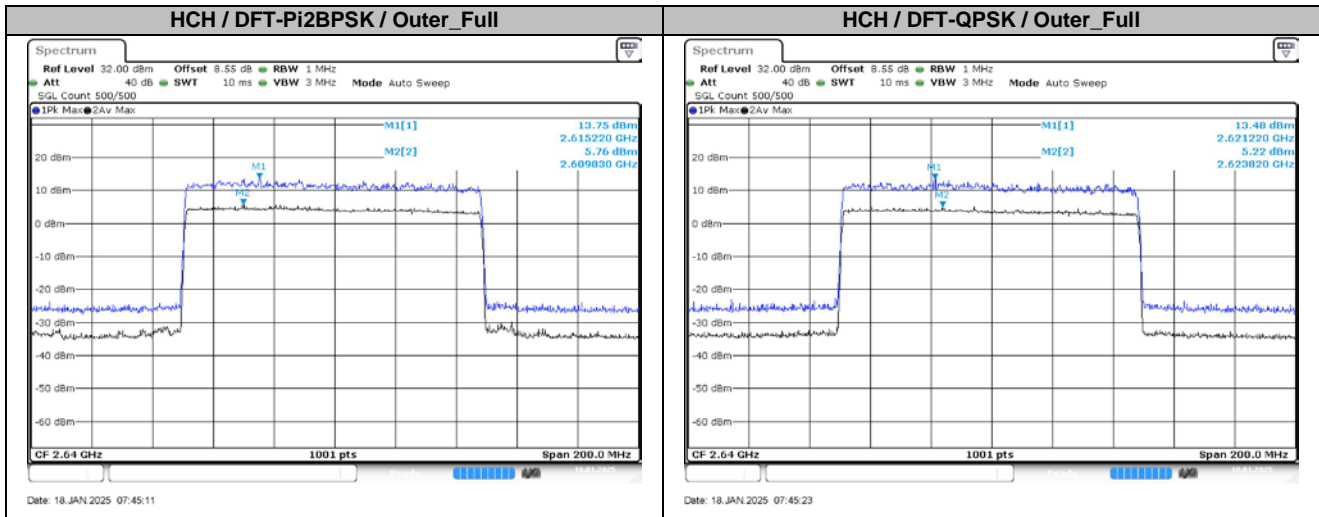

3. Modulation Characteristics

3.1. Test Plots for SCS=30KHz