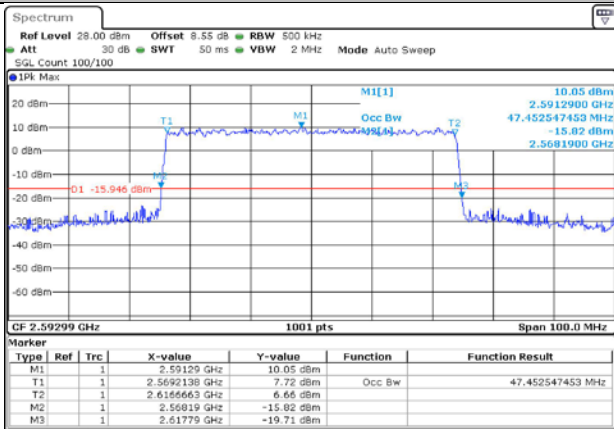

MCH / CP-64QAM / Outer_Full

Date: 18.JAN.2025 07:57:36