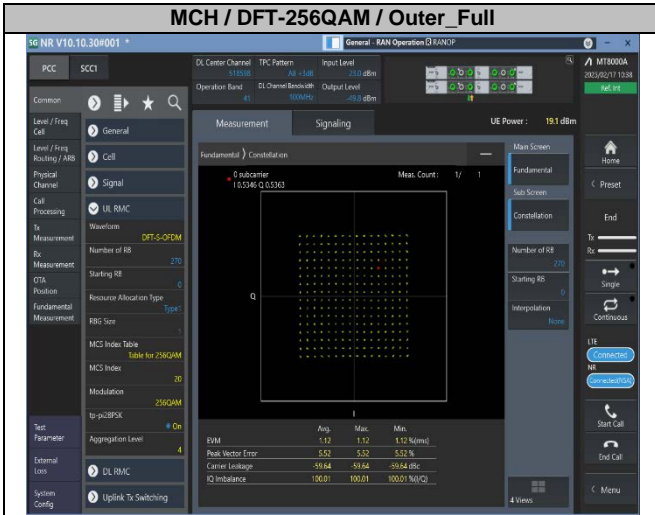

2.2. Test Plots for SCS=30KHz

3. Modulation Characteristics

3.1. Test Plots for SCS=30KHz

Intentionally Blank

4. 99% Occupied Bandwidth & 26dB Emission Bandwidth

4.1. Test Results

SCS	Bandwidth	Modulation	RB	99% Occupied Bandwidth (MHz)	26dB Emission Bandwidth (MHz)	Verdict
30KHz	10MHz	DFT-Pi2BPSK	Outer_Full	8.57	9.30	Pass
30KHz	10MHz	DFT-QPSK	Outer_Full	8.57	9.12	Pass
30KHz	10MHz	CP-QPSK	Outer_Full	8.55	9.32	Pass
30KHz	10MHz	CP-16QAM	Outer_Full	8.55	9.28	Pass
30KHz	10MHz	CP-64QAM	Outer_Full	8.59	9.36	Pass
30KHz	10MHz	CP-256QAM	Outer_Full	8.57	9.28	Pass
30KHz	15MHz	DFT-Pi2BPSK	Outer_Full	12.86	13.77	Pass
30KHz	15MHz	DFT-QPSK	Outer_Full	12.83	13.68	Pass
30KHz	15MHz	CP-QPSK	Outer_Full	13.58	14.58	Pass
30KHz	15MHz	CP-16QAM	Outer_Full	13.58	14.49	Pass
30KHz	15MHz	CP-64QAM	Outer_Full	13.67	14.52	Pass
30KHz	15MHz	CP-256QAM	Outer_Full	13.58	14.55	Pass
30KHz	20MHz	DFT-Pi2BPSK	Outer_Full	17.86	18.76	Pass
30KHz	20MHz	DFT-QPSK	Outer_Full	17.82	18.72	Pass
30KHz	20MHz	CP-QPSK	Outer_Full	18.22	19.20	Pass
30KHz	20MHz	CP-16QAM	Outer_Full	18.18	19.28	Pass
30KHz	20MHz	CP-64QAM	Outer_Full	18.18	19.20	Pass
30KHz	20MHz	CP-256QAM	Outer_Full	18.22	19.20	Pass
30KHz	25MHz	DFT-Pi2BPSK	Outer_Full	22.83	24.00	Pass
30KHz	25MHz	DFT-QPSK	Outer_Full	22.83	24.00	Pass
30KHz	25MHz	CP-QPSK	Outer_Full	23.18	24.45	Pass
30KHz	25MHz	CP-16QAM	Outer_Full	23.23	24.55	Pass
30KHz	25MHz	CP-64QAM	Outer_Full	23.23	24.40	Pass
30KHz	25MHz	CP-256QAM	Outer_Full	23.23	24.45	Pass
30KHz	30MHz	DFT-Pi2BPSK	Outer_Full	26.79	28.32	Pass
30KHz	30MHz	DFT-QPSK	Outer_Full	26.85	28.32	Pass
30KHz	30MHz	CP-QPSK	Outer_Full	27.75	29.34	Pass
30KHz	30MHz	CP-16QAM	Outer_Full	27.87	29.40	Pass
30KHz	30MHz	CP-64QAM	Outer_Full	27.75	29.34	Pass
30KHz	30MHz	CP-256QAM	Outer_Full	27.87	29.34	Pass
30KHz	35MHz	DFT-Pi2BPSK	Outer_Full	32.17	33.95	Pass
30KHz	35MHz	DFT-QPSK	Outer_Full	32.24	33.88	Pass
30KHz	35MHz	CP-QPSK	Outer_Full	32.87	34.65	Pass
30KHz	35MHz	CP-16QAM	Outer_Full	32.87	34.86	Pass
30KHz	35MHz	CP-64QAM	Outer_Full	32.87	34.79	Pass
30KHz	35MHz	CP-256QAM	Outer_Full	32.87	34.72	Pass
30KHz	40MHz	DFT-Pi2BPSK	Outer_Full	35.80	37.60	Pass
30KHz	40MHz	DFT-QPSK	Outer_Full	35.72	37.52	Pass
30KHz	40MHz	CP-QPSK	Outer_Full	37.80	39.60	Pass
30KHz	40MHz	CP-16QAM	Outer_Full	37.80	39.76	Pass
30KHz	40MHz	CP-64QAM	Outer_Full	37.80	39.60	Pass
30KHz	40MHz	CP-256QAM	Outer_Full	37.72	39.76	Pass
30KHz	45MHz	DFT-Pi2BPSK	Outer_Full	38.57	40.50	Pass
30KHz	45MHz	DFT-QPSK	Outer_Full	38.57	40.50	Pass
30KHz	45MHz	CP-QPSK	Outer_Full	42.44	44.55	Pass
30KHz	45MHz	CP-16QAM	Outer_Full	42.53	44.46	Pass
30KHz	45MHz	CP-64QAM	Outer_Full	42.44	44.37	Pass
30KHz	45MHz	CP-256QAM	Outer_Full	42.35	44.37	Pass
30KHz	50MHz	DFT-Pi2BPSK	Outer_Full	45.75	47.40	Pass
30KHz	50MHz	DFT-QPSK	Outer_Full	45.65	47.70	Pass
30KHz	50MHz	CP-QPSK	Outer_Full	47.45	49.60	Pass
30KHz	50MHz	CP-16QAM	Outer_Full	47.45	49.40	Pass
30KHz	50MHz	CP-64QAM	Outer_Full	47.45	49.60	Pass
30KHz	50MHz	CP-256QAM	Outer_Full	47.35	49.40	Pass
30KHz	60MHz	DFT-Pi2BPSK	Outer_Full	58.02	60.60	Pass
30KHz	60MHz	DFT-QPSK	Outer_Full	57.90	60.60	Pass
30KHz	60MHz	CP-QPSK	Outer_Full	57.78	60.60	Pass
30KHz	60MHz	CP-16QAM	Outer_Full	57.90	60.60	Pass