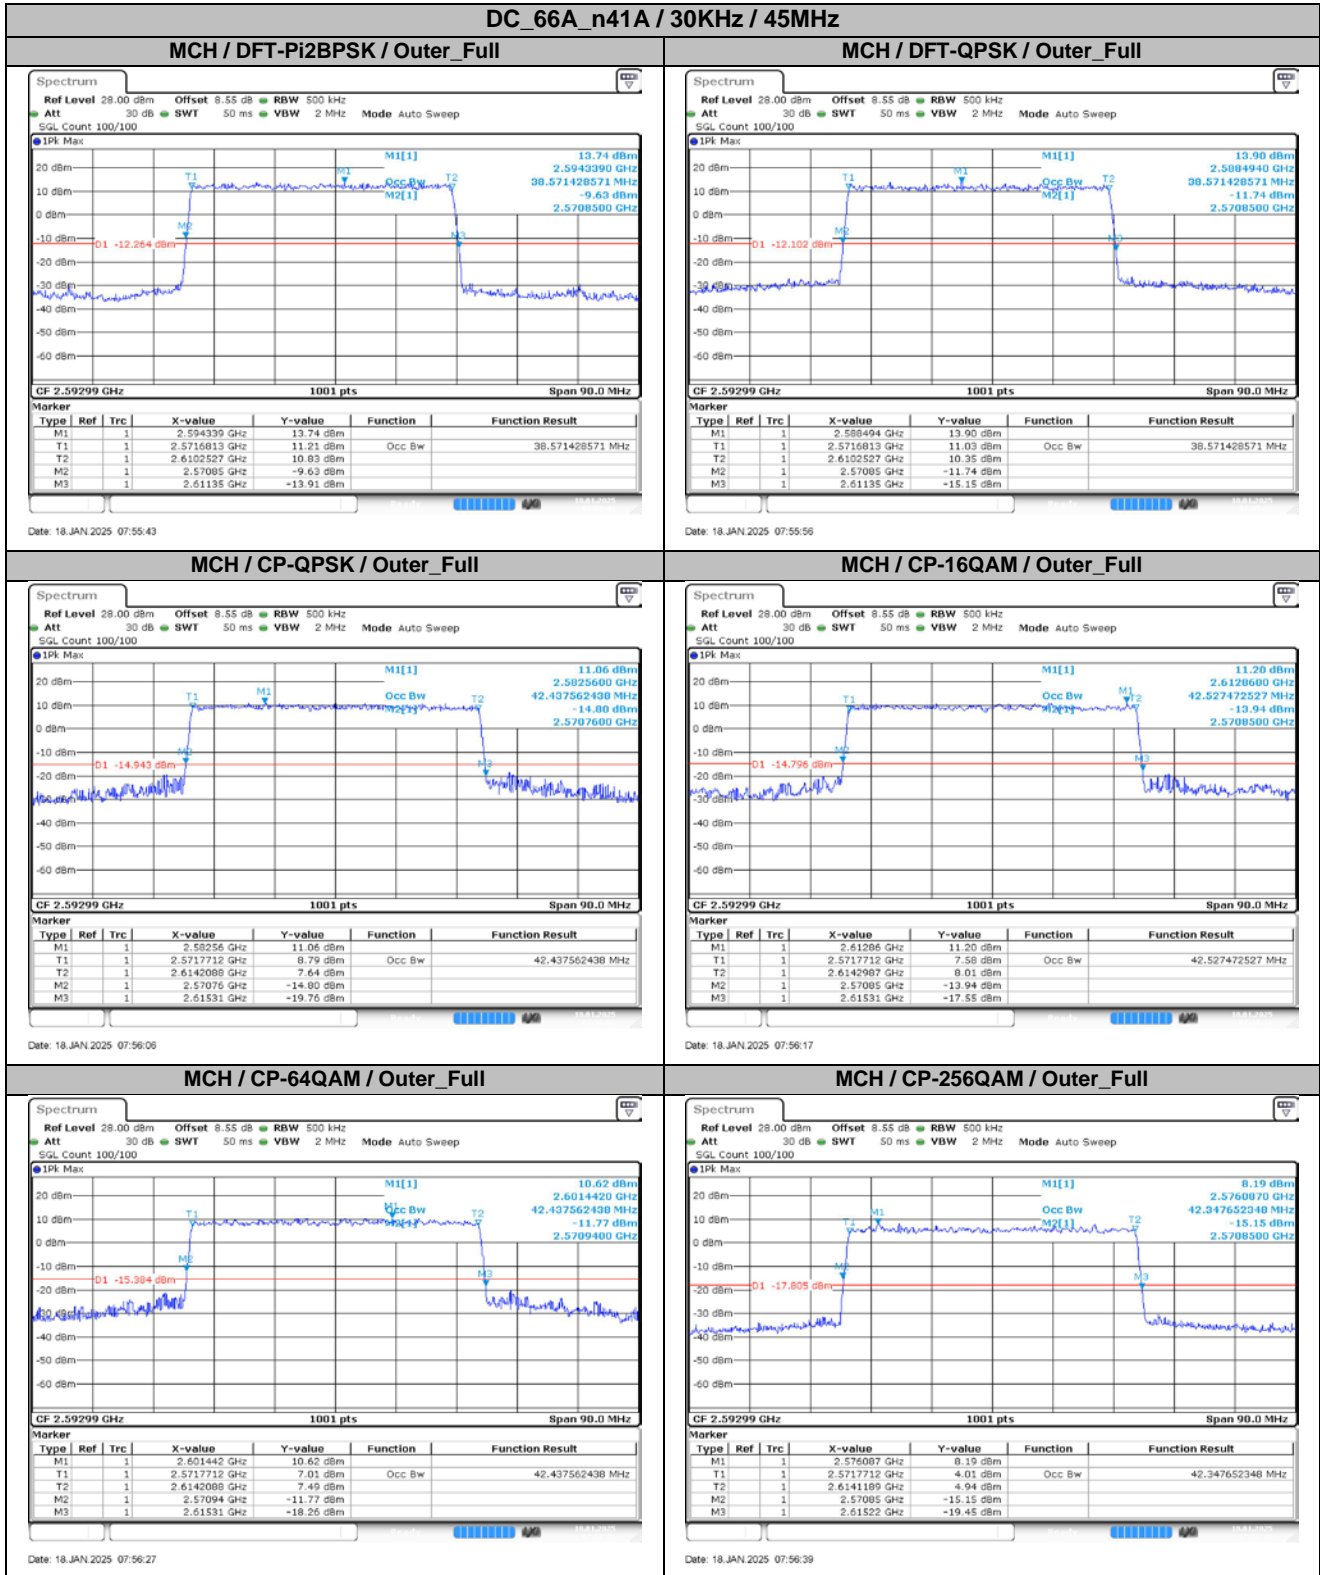

**Appendix
for
DC_66A_n41A
(2496-2690)
Other PA**

Catalogue

1.	EFFECTIVE ISOTROPIC RADIATED POWER	3
1.1.	TEST RESULTS @ ANT1 (ANTENNA GAIN=-4.00DBI).....	3
2.	PEAK-TO-AVERAGE RATIO	7
2.1.	TEST RESULTS	7
2.2.	TEST PLOTS FOR SCS=30KHZ.....	7
3.	MODULATION CHARACTERISTICS	8
3.1.	TEST PLOTS FOR SCS=30KHZ.....	8
4.	99% OCCUPIED BANDWIDTH & 26DB EMISSION BANDWIDTH	10
4.1.	TEST RESULTS	10
4.2.	TEST PLOTS FOR SCS=30KHZ.....	12
5.	CONDUCTED BAND EDGES	26
5.1.	TEST PLOTS FOR SCS=30KHZ.....	26
6.	CONDUCTED SPURIOUS EMISSION	45
6.1.	TEST PLOTS FOR SCS=30KHZ.....	45
7.	FREQUENCY STABILITY	57
7.1.	TEST RESULTS	57

4.2. Test Plots for SCS=30KHz

DC_66A_n41A / 30KHz / 50MHz

MCH / DFT-Pi2BPSK / Outer_Full

Date: 18.JAN.2025 07:56:52

MCH / DFT-QPSK / Outer_Full

Date: 18.JAN.2025 07:57:05

MCH / CP-QPSK / Outer_Full

Date: 18.JAN.2025 07:57:15