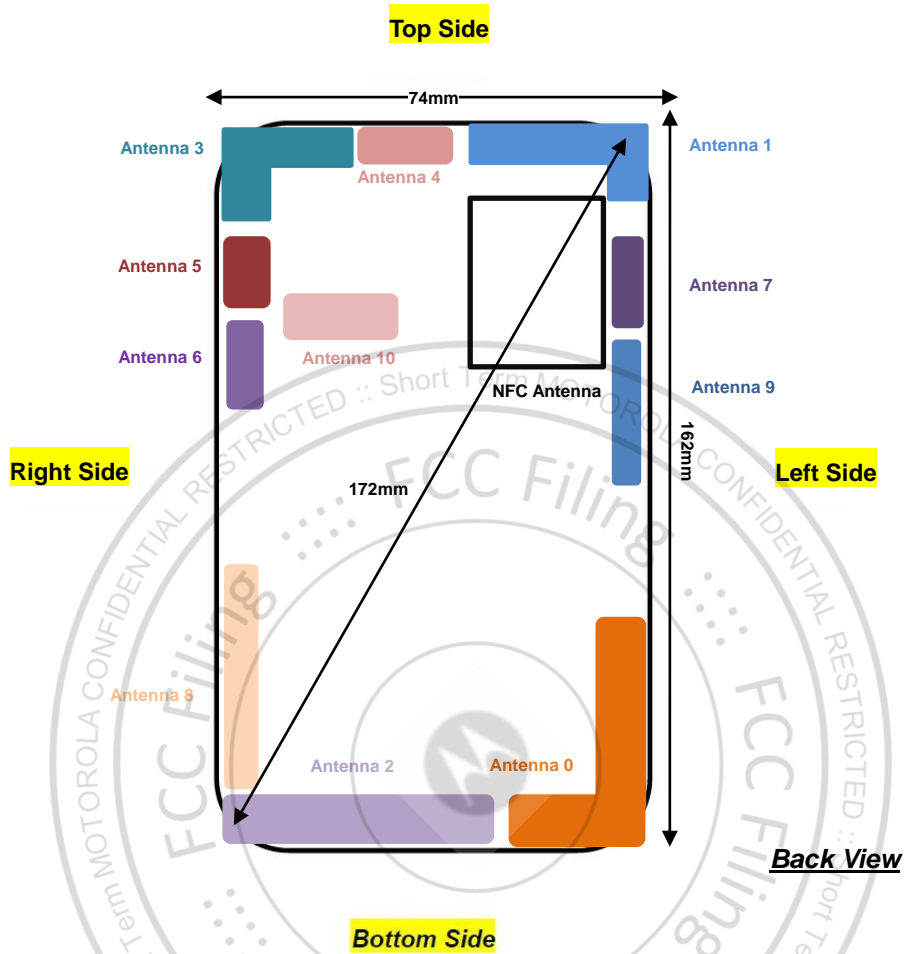

Front, Test Separation 5 mm

Back, Test Separation 5 mm

Sensor off

Front, Test Separation 13 mm

Back, Test Separation 16 mm

Product Specific 10g SAR

Front, Test Separation 0 mm

Back, Test Separation 0 mm

Right Side, Test Separation 0 mm

Top Side, Test Separation 0 mm

Left Side, Test Separation 0 mm

Sensor off

Front, Test Separation 10 mm

Back Test Separation 11 mm

Right Side, Test Separation 14 mm

Top Side, Test Separation 12 mm

Appendix D. PD Test Setup Photos

Right Side, Test Separation 2 mm

Top Side, Test Separation 2 mm

Front, Test Separation 2 mm

Back, Test Separation 2 mm

Left Side, Test Separation 2 mm

Sensor off

Front, Test Separation 10 mm

Back Test Separation 11 mm

Right Side, Test Separation 14 mm

Top Side, Test Separation 12 mm

Antenna Location

Antenna	Support Band
Antenna 4	WLAN 6GHz <TX/RX>
Antenna 5	WLAN 6GHz <TX/RX>