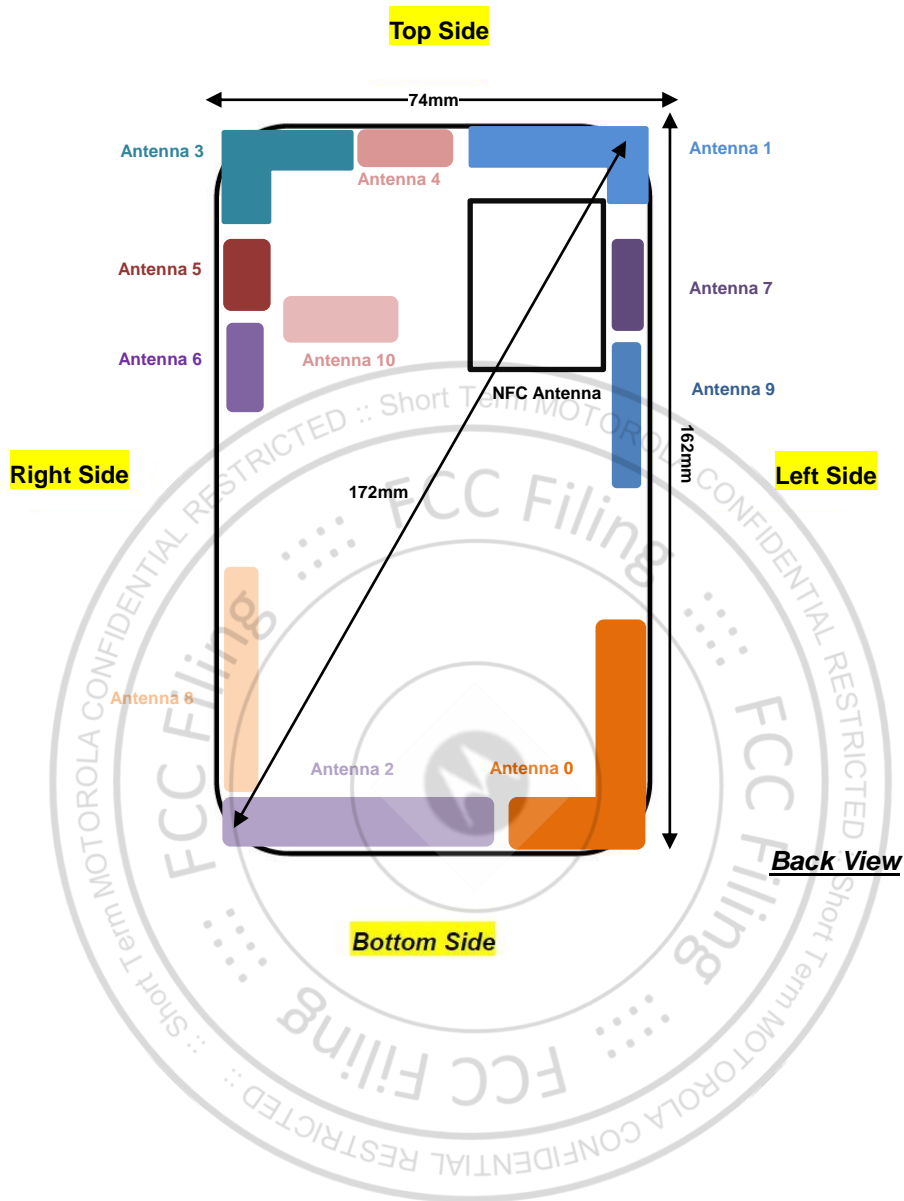

Front, Test Separation 5 mm

Back, Test Separation 5 mm

Left Side, Test Separation 5 mm

Right Side, Test Separation 5 mm

Top Side, Test Separation 5 mm

Bottom Side, Test Separation 5 mm

Body-worn Exposure Condition

Front, Test Separation 0 mm

Back, Test Separation 0 mm

Left Side, Test Separation 0 mm

Right Side, Test Separation 0 mm

Top Side, Test Separation 0 mm

Bottom Side, Test Separation 0 mm

Sensor off

Front, Test Separation 4 mm

Front, Test Separation 10 mm

Back, Test Separation 6 mm

Back, Test Separation 15 mm

Back, Test Separation 10 mm

Back, Test Separation 11 mm

Left Side, Test Separation 8 mm

Left Side, Test Separation 5 mm

Top Side, Test Separation 19 mm

Bottom Side, Test Separation 10 mm

Top Side, Test Separation 12 mm

Bottom Side, Test Separation 8 mm

Right Side, Test Separation 14 mm

Antenna Location

Antenna	Support Band
Antenna 0	GSM: 850/1900<TX/RX> UMTS: B2/4/5<TX/RX> LTE: B2/4/5/7/12/13/17/25/26/66/71/38/41<TX/RX> 5G NR: n5/n26/n71/n38/n41 <TX/RX>
Antenna 1	GSM: 850/1900<TX/RX> UMTS: B2/4/5<TX/RX> LTE: B2/4/5/7/12/13/17/25/26/66/71/38/41<TX/RX> 5G NR: n2/n5/n7/n26/n38/n41/n66/n71 <TX/RX>
Antenna 2	GSM: 1900<TX/RX> UMTS: B2/4<TX/RX> LTE: B2/4/7/25/66/38/41<TX/RX> 5G NR: n2/n7/n66/n38/n41 <TX/RX>
Antenna 3	WLAN 2.4GHz <TX/RX>
Antenna 4	LTE: B42<TX/RX> 5G NR: n77/n78 <TX/RX> WLAN 5GHz/6GHz <TX/RX>
Antenna 5	WLAN 5GHz/6GHz <TX/RX>
Antenna 6	Bluetooth & WLAN 2.4GHz <TX/RX>
Antenna 7	LTE: B42<TX/RX> 5G NR: n77/n78 <TX/RX>
Antenna 8	LTE: B42<TX/RX> 5G NR: n77/n78 <TX/RX>
Antenna 9	GSM: 1900<TX/RX> UMTS: B2/4<TX/RX> LTE: B2/4/7/25/66/38/41<TX/RX> 5G NR: n38/n41 <TX/RX>
Antenna 10	LTE: B42<TX/RX> 5G NR: n77/n78 <TX/RX>
NFC Antenna	NFC<TX/RX>