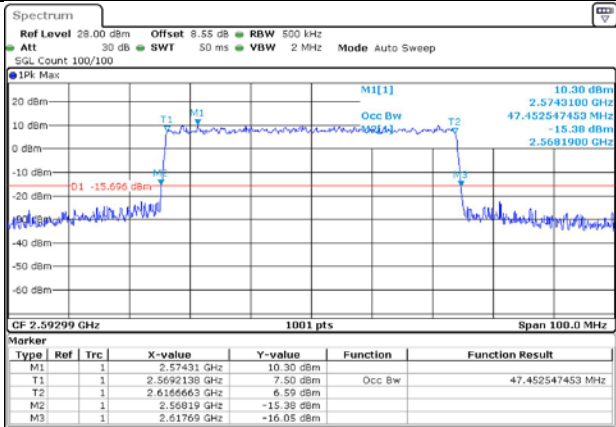

MCH / DFT-QPSK / Outer_Full

Date: 7.FEB.2025 14:13:51

MCH / CP-QPSK / Outer_Full

Date: 7.FEB.2025 14:14:00

MCH / CP-16QAM / Outer_Full

Date: 7.FEB.2025 14:14:09

MCH / CP-64QAM / Outer_Full

Date: 7.FEB.2025 14:14:18