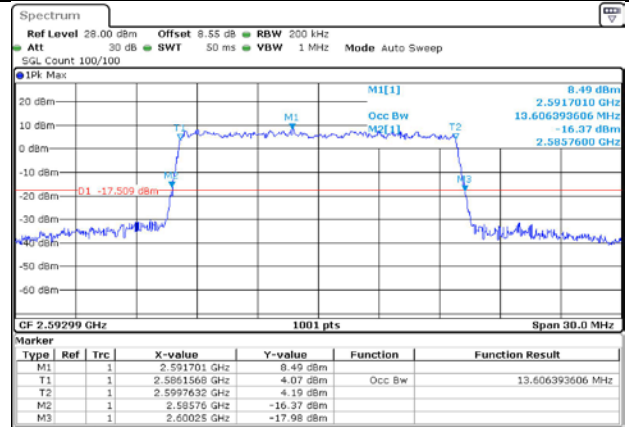

4.2. Test Plots for SCS=30KHz

n41A / 30KHz / 15MHz

MCH / DFT-Pi2BPSK / Outer_Full

MCH / DFT-QPSK / Outer_Full

MCH / CP-QPSK / Outer_Full

MCH / CP-16QAM / Outer_Full

MCH / CP-64QAM / Outer_Full

MCH / CP-256QAM / Outer_Full