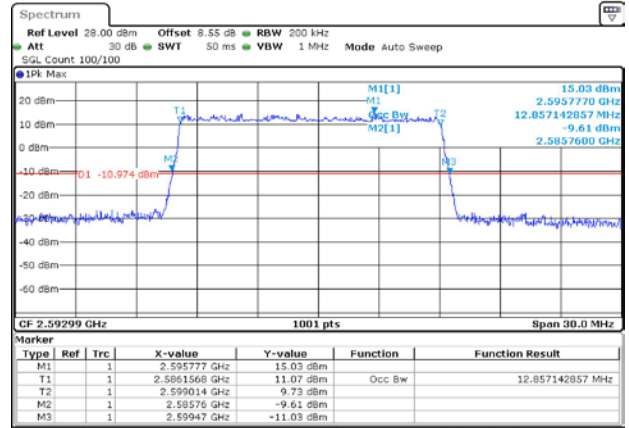

4.2. Test Plots for SCS=30KHz

n41A / 30KHz / 15MHz

MCH / DFT-Pi2BPSK / Outer_Full

MCH / DFT-QPSK / Outer_Full

MCH / CP-QPSK / Outer_Full

MCH / CP-16QAM / Outer_Full

MCH / CP-64QAM / Outer_Full

MCH / CP-256QAM / Outer_Full