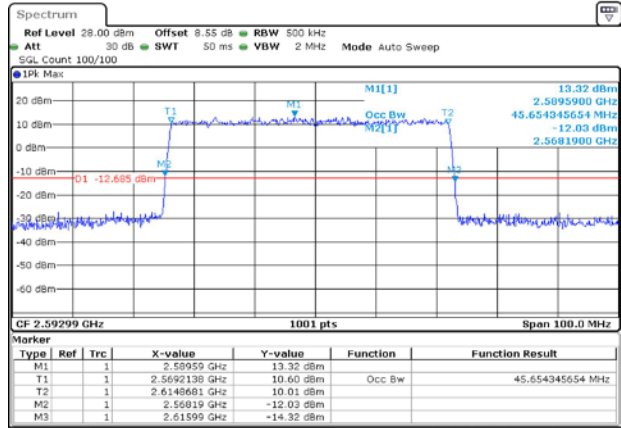

MCH / DFT-QPSK / Outer_Full

Date: 7.FEB.2025 14:13:51