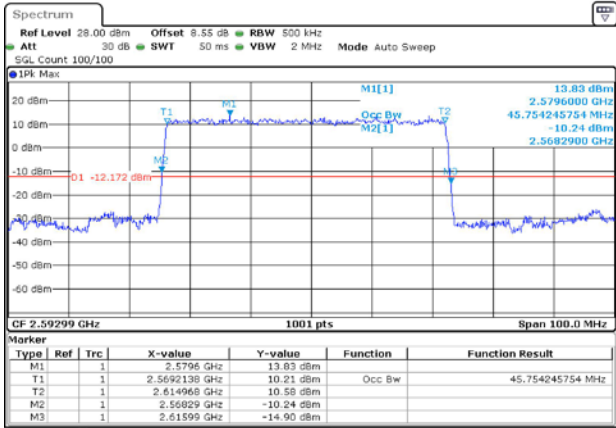

Date: 7.FEB.2025 14:13:10

MCH / CP-64QAM / Outer_Full

Date: 7.FEB.2025 14:13:19

MCH / CP-256QAM / Outer_Full

Date: 7.FEB.2025 14:13:29

n41A / 30KHz / 50MHz

MCH / DFT-Pi2BPSK / Outer_Full

Date: 7.FEB.2025 14:13:42