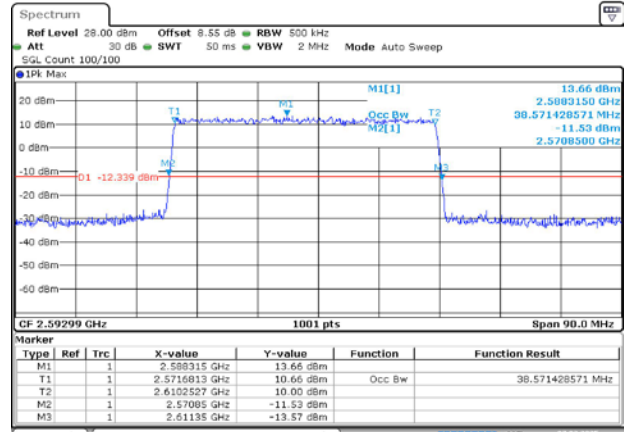

MCH / DFT-QPSK / Outer_Full

Date: 7.FEB.2025 14:12:52