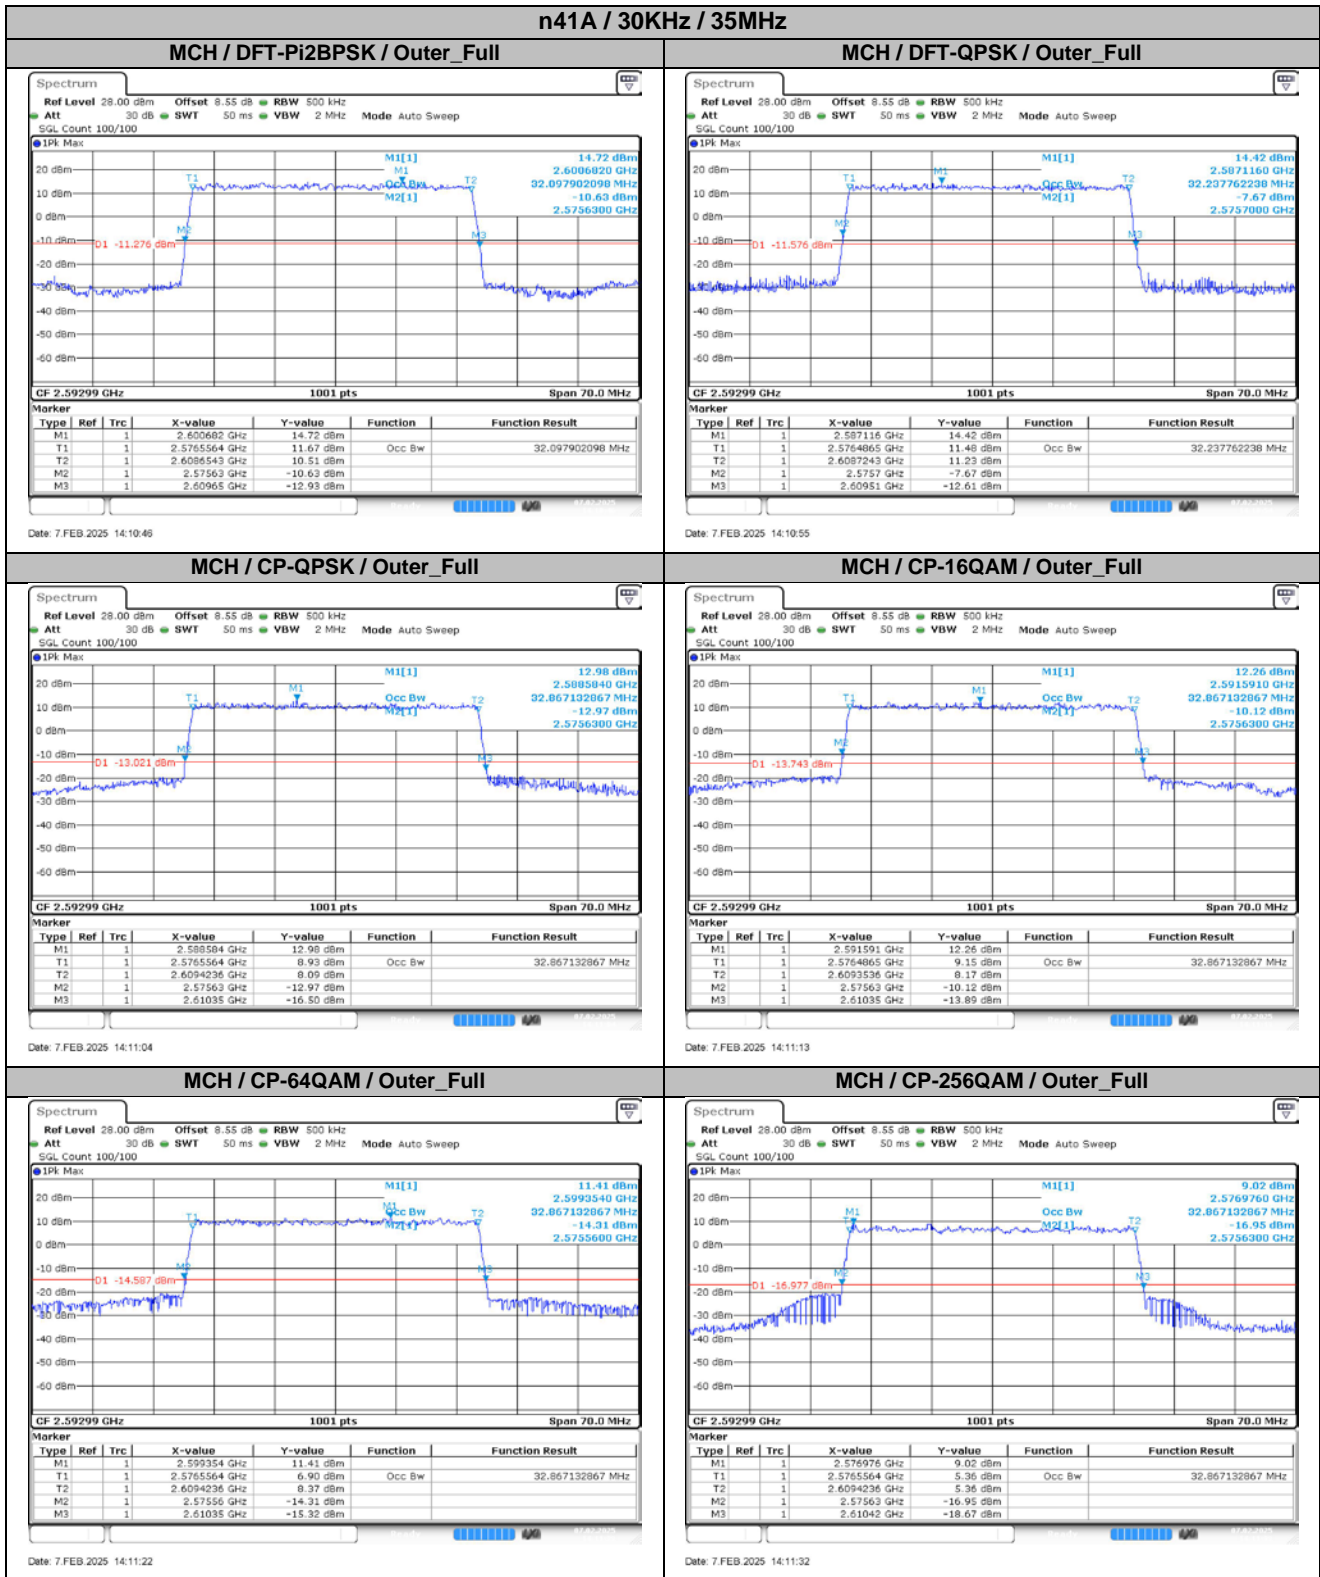

**Appendix
for
n41A
(2496-2690)**

Catalogue

1.	EFFECTIVE ISOTROPIC RADIATED POWER	3
1.1.	TEST RESULTS @ ANT2 (ANTENNA GAIN=-3.00DBI).....	3
2.	PEAK-TO-AVERAGE RATIO	7
2.1.	TEST RESULTS	7
2.2.	TEST PLOTS FOR SCS=30KHZ.....	7
3.	MODULATION CHARACTERISTICS	8
3.1.	TEST PLOTS FOR SCS=30KHZ.....	8
4.	99% OCCUPIED BANDWIDTH & 26DB EMISSION BANDWIDTH	10
4.1.	TEST RESULTS	10
4.2.	TEST PLOTS FOR SCS=30KHZ.....	12
5.	CONDUCTED BAND EDGES	26
5.1.	TEST PLOTS FOR SCS=30KHZ.....	26
6.	CONDUCTED SPURIOUS EMISSION	45
6.1.	TEST PLOTS FOR SCS=30KHZ.....	45
7.	FREQUENCY STABILITY	57
7.1.	TEST RESULTS	57

4.2. Test Plots for SCS=30KHz

n41A / 30KHz / 15MHz

MCH / DFT-Pi2BPSK / Outer_Full

MCH / DFT-QPSK / Outer_Full

MCH / CP-QPSK / Outer_Full

MCH / CP-16QAM / Outer_Full

MCH / CP-64QAM / Outer_Full

MCH / CP-256QAM / Outer_Full