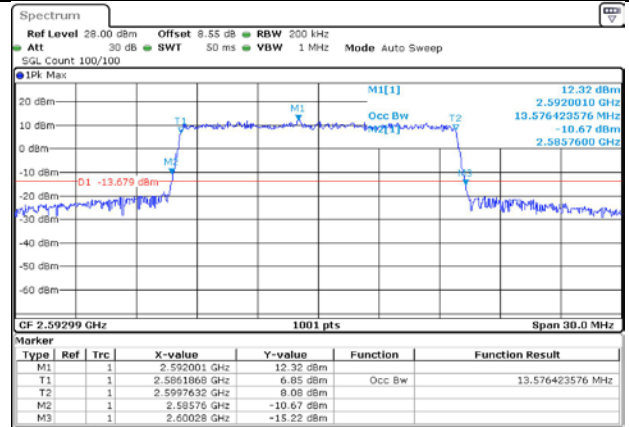

4.2. Test Plots for SCS=30KHz

n41A / 30KHz / 15MHz

MCH / DFT-Pi2BPSK / Outer_Full

MCH / DFT-QPSK / Outer_Full

MCH / CP-QPSK / Outer_Full

MCH / CP-16QAM / Outer_Full

MCH / CP-64QAM / Outer_Full

MCH / CP-256QAM / Outer_Full