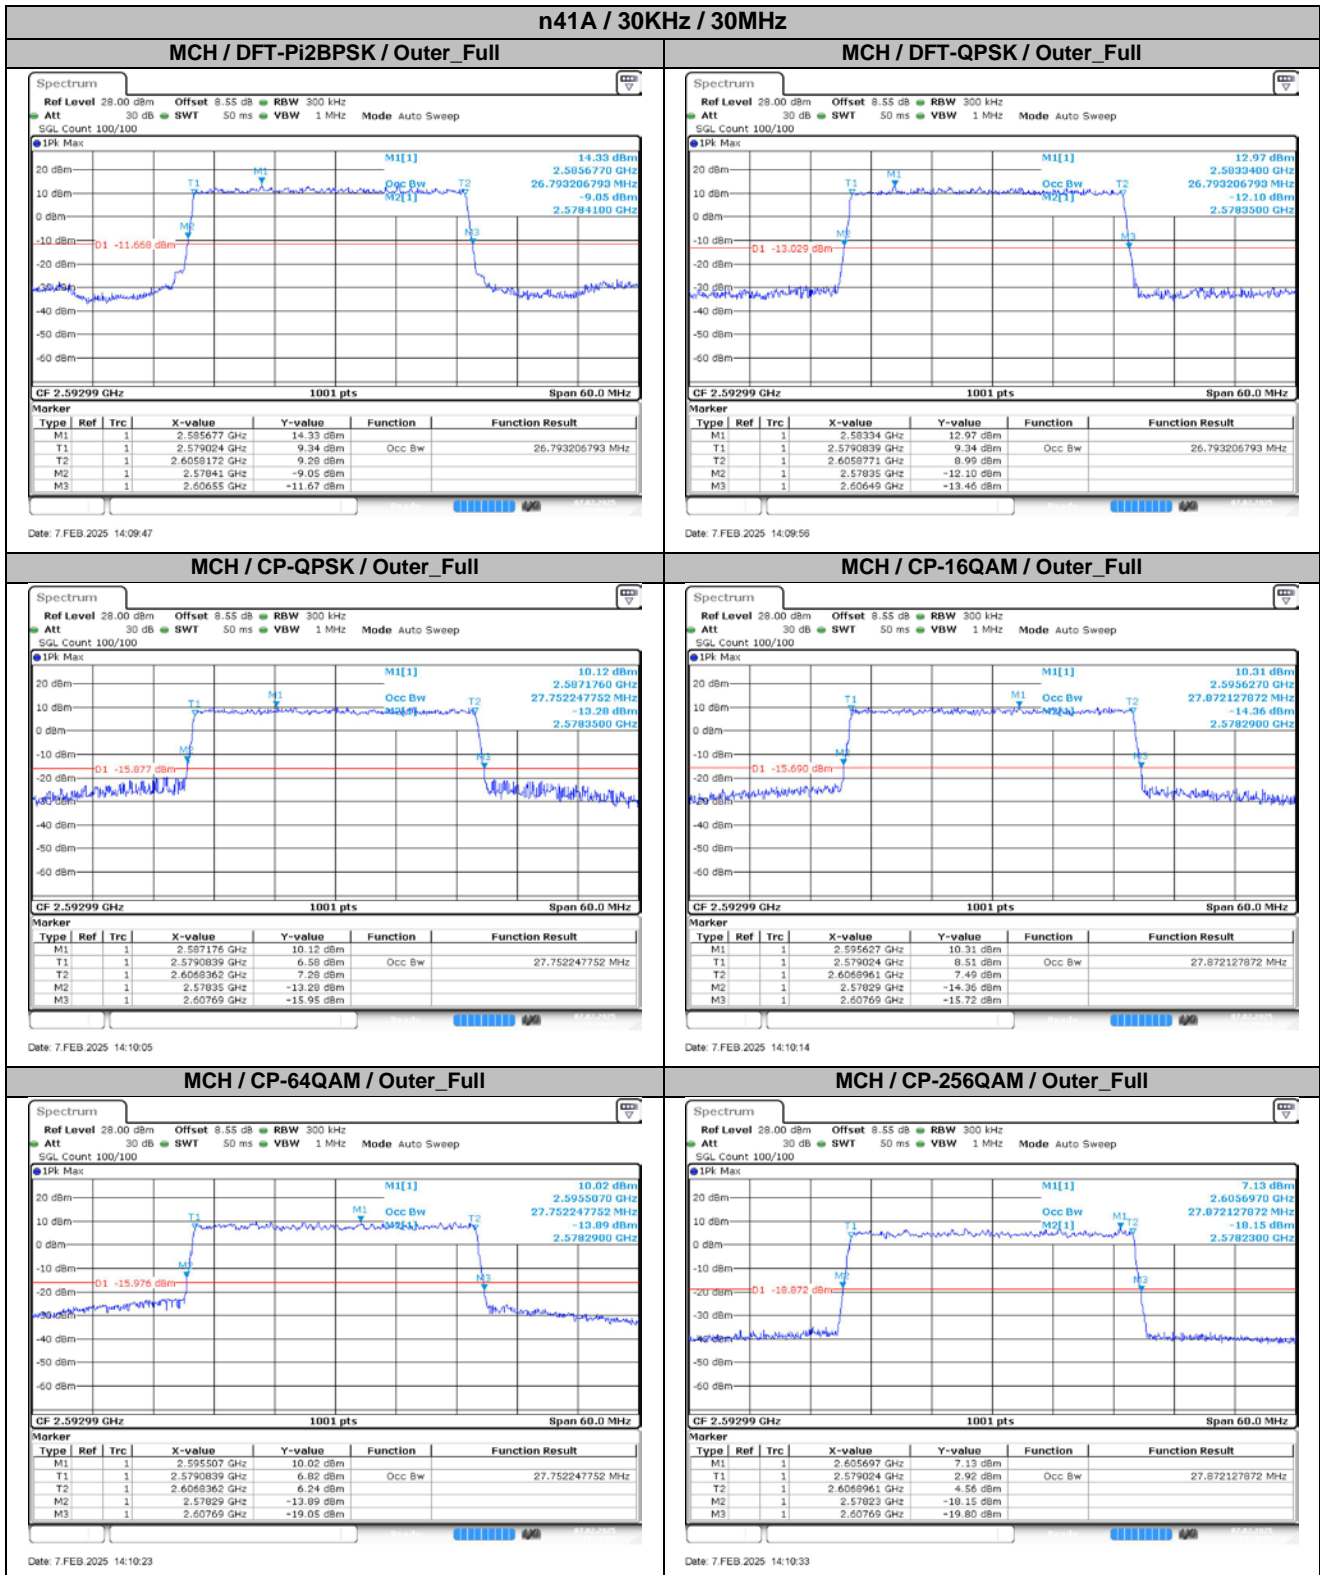

**Appendix
for
n41A
(2496-2690)**

Catalogue

1.	EFFECTIVE ISOTROPIC RADIATED POWER	3
1.1.	TEST RESULTS @ ANT2 (ANTENNA GAIN=-3.00DBI).....	3
2.	PEAK-TO-AVERAGE RATIO	7
2.1.	TEST RESULTS	7
2.2.	TEST PLOTS FOR SCS=30KHZ.....	7
3.	MODULATION CHARACTERISTICS	8
3.1.	TEST PLOTS FOR SCS=30KHZ.....	8
4.	99% OCCUPIED BANDWIDTH & 26DB EMISSION BANDWIDTH	10
4.1.	TEST RESULTS	10
4.2.	TEST PLOTS FOR SCS=30KHZ.....	12
5.	CONDUCTED BAND EDGES	26
5.1.	TEST PLOTS FOR SCS=30KHZ.....	26
6.	CONDUCTED SPURIOUS EMISSION	45
6.1.	TEST PLOTS FOR SCS=30KHZ.....	45
7.	FREQUENCY STABILITY	57
7.1.	TEST RESULTS	57

4.2. Test Plots for SCS=30KHz

n41A / 30KHz / 15MHz

MCH / DFT-Pi2BPSK / Outer_Full

MCH / DFT-QPSK / Outer_Full

MCH / CP-QPSK / Outer_Full

MCH / CP-16QAM / Outer_Full

MCH / CP-64QAM / Outer_Full

MCH / CP-256QAM / Outer_Full