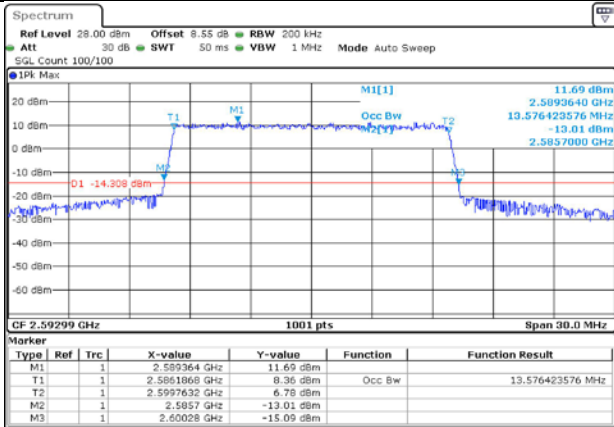

4.2. Test Plots for SCS=30KHz

n41A / 30KHz / 15MHz

MCH / DFT-Pi2BPSK / Outer_Full

MCH / DFT-QPSK / Outer_Full

MCH / CP-QPSK / Outer_Full

MCH / CP-16QAM / Outer_Full

MCH / CP-64QAM / Outer_Full

MCH / CP-256QAM / Outer_Full