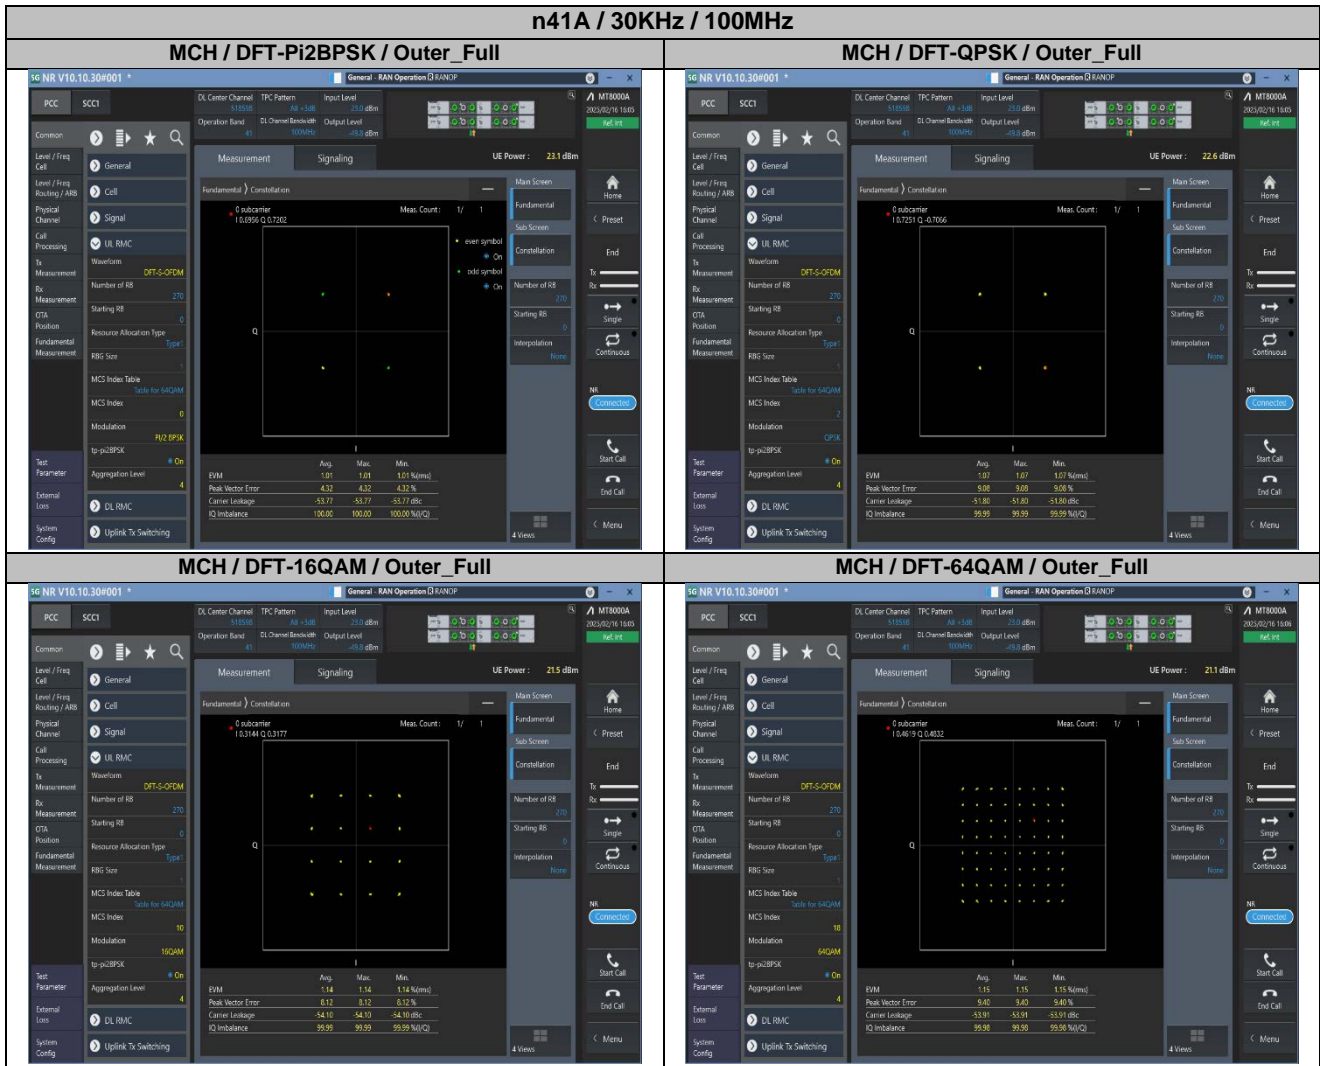

3. Modulation Characteristics

3.1. Test Plots for SCS=30KHz