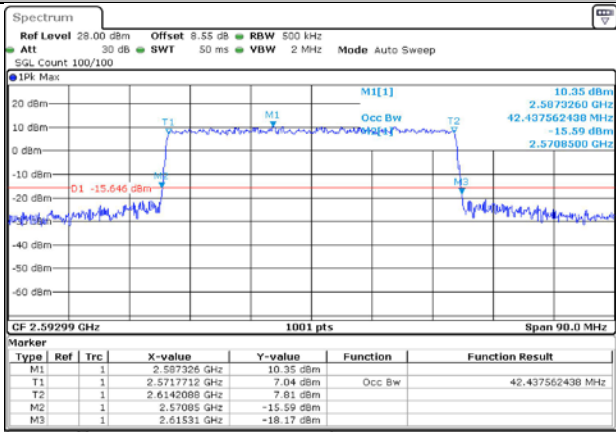

MCH / CP-64QAM / Outer_Full

Date: 7.FEB.2025 14:13:19