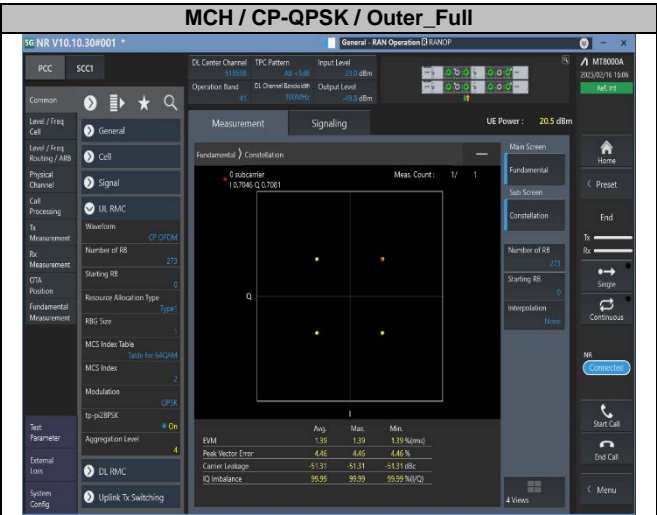

Intentionally Blank