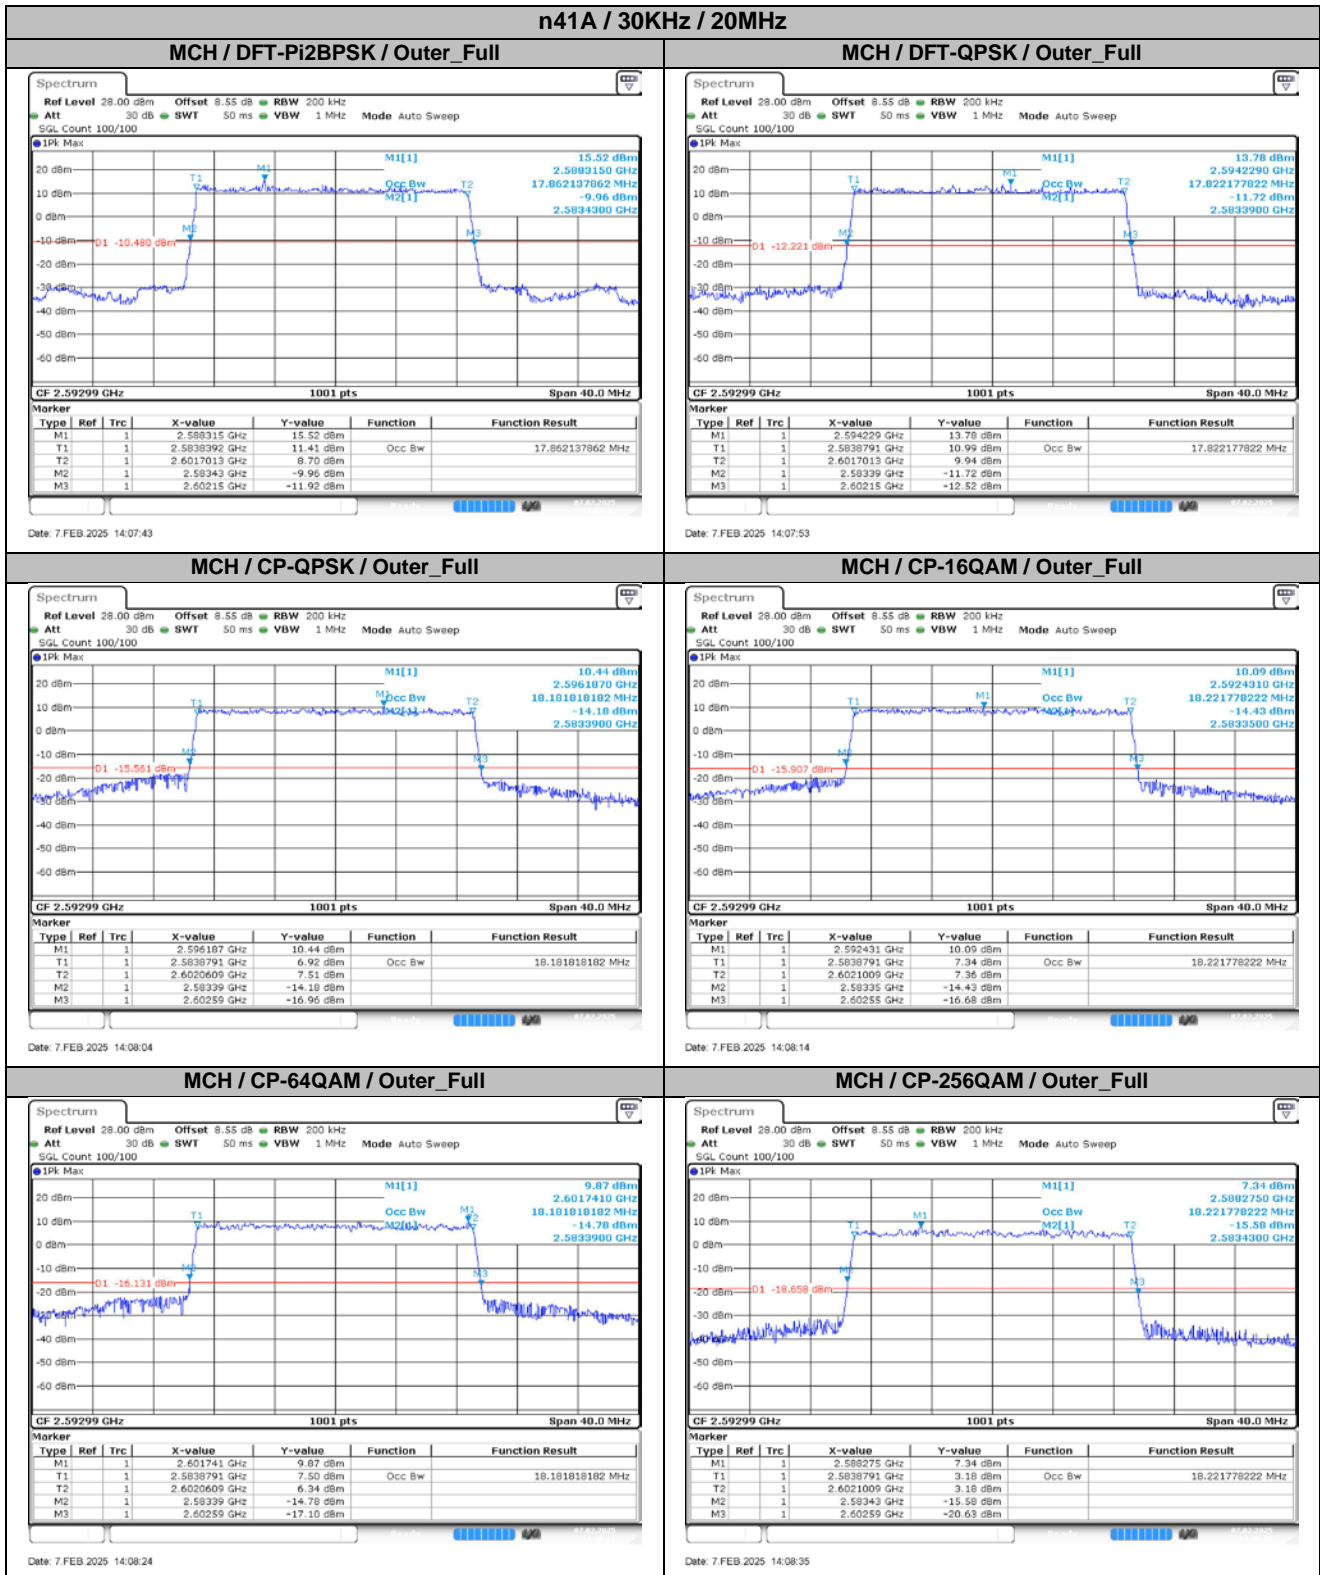

**Appendix
for
n41A
(2496-2690)**

Catalogue

1.	EFFECTIVE ISOTROPIC RADIATED POWER	3
1.1.	TEST RESULTS @ ANT2 (ANTENNA GAIN=-3.00DBI).....	3
2.	PEAK-TO-AVERAGE RATIO	7
2.1.	TEST RESULTS	7
2.2.	TEST PLOTS FOR SCS=30KHZ.....	7
3.	MODULATION CHARACTERISTICS	8
3.1.	TEST PLOTS FOR SCS=30KHZ.....	8
4.	99% OCCUPIED BANDWIDTH & 26DB EMISSION BANDWIDTH	10
4.1.	TEST RESULTS	10
4.2.	TEST PLOTS FOR SCS=30KHZ.....	12
5.	CONDUCTED BAND EDGES	26
5.1.	TEST PLOTS FOR SCS=30KHZ.....	26
6.	CONDUCTED SPURIOUS EMISSION	45
6.1.	TEST PLOTS FOR SCS=30KHZ.....	45
7.	FREQUENCY STABILITY	57
7.1.	TEST RESULTS	57

4.2. Test Plots for SCS=30KHz

n41A / 30KHz / 15MHz

MCH / DFT-Pi2BPSK / Outer_Full

MCH / DFT-QPSK / Outer_Full

MCH / CP-QPSK / Outer_Full

MCH / CP-16QAM / Outer_Full

MCH / CP-64QAM / Outer_Full

MCH / CP-256QAM / Outer_Full