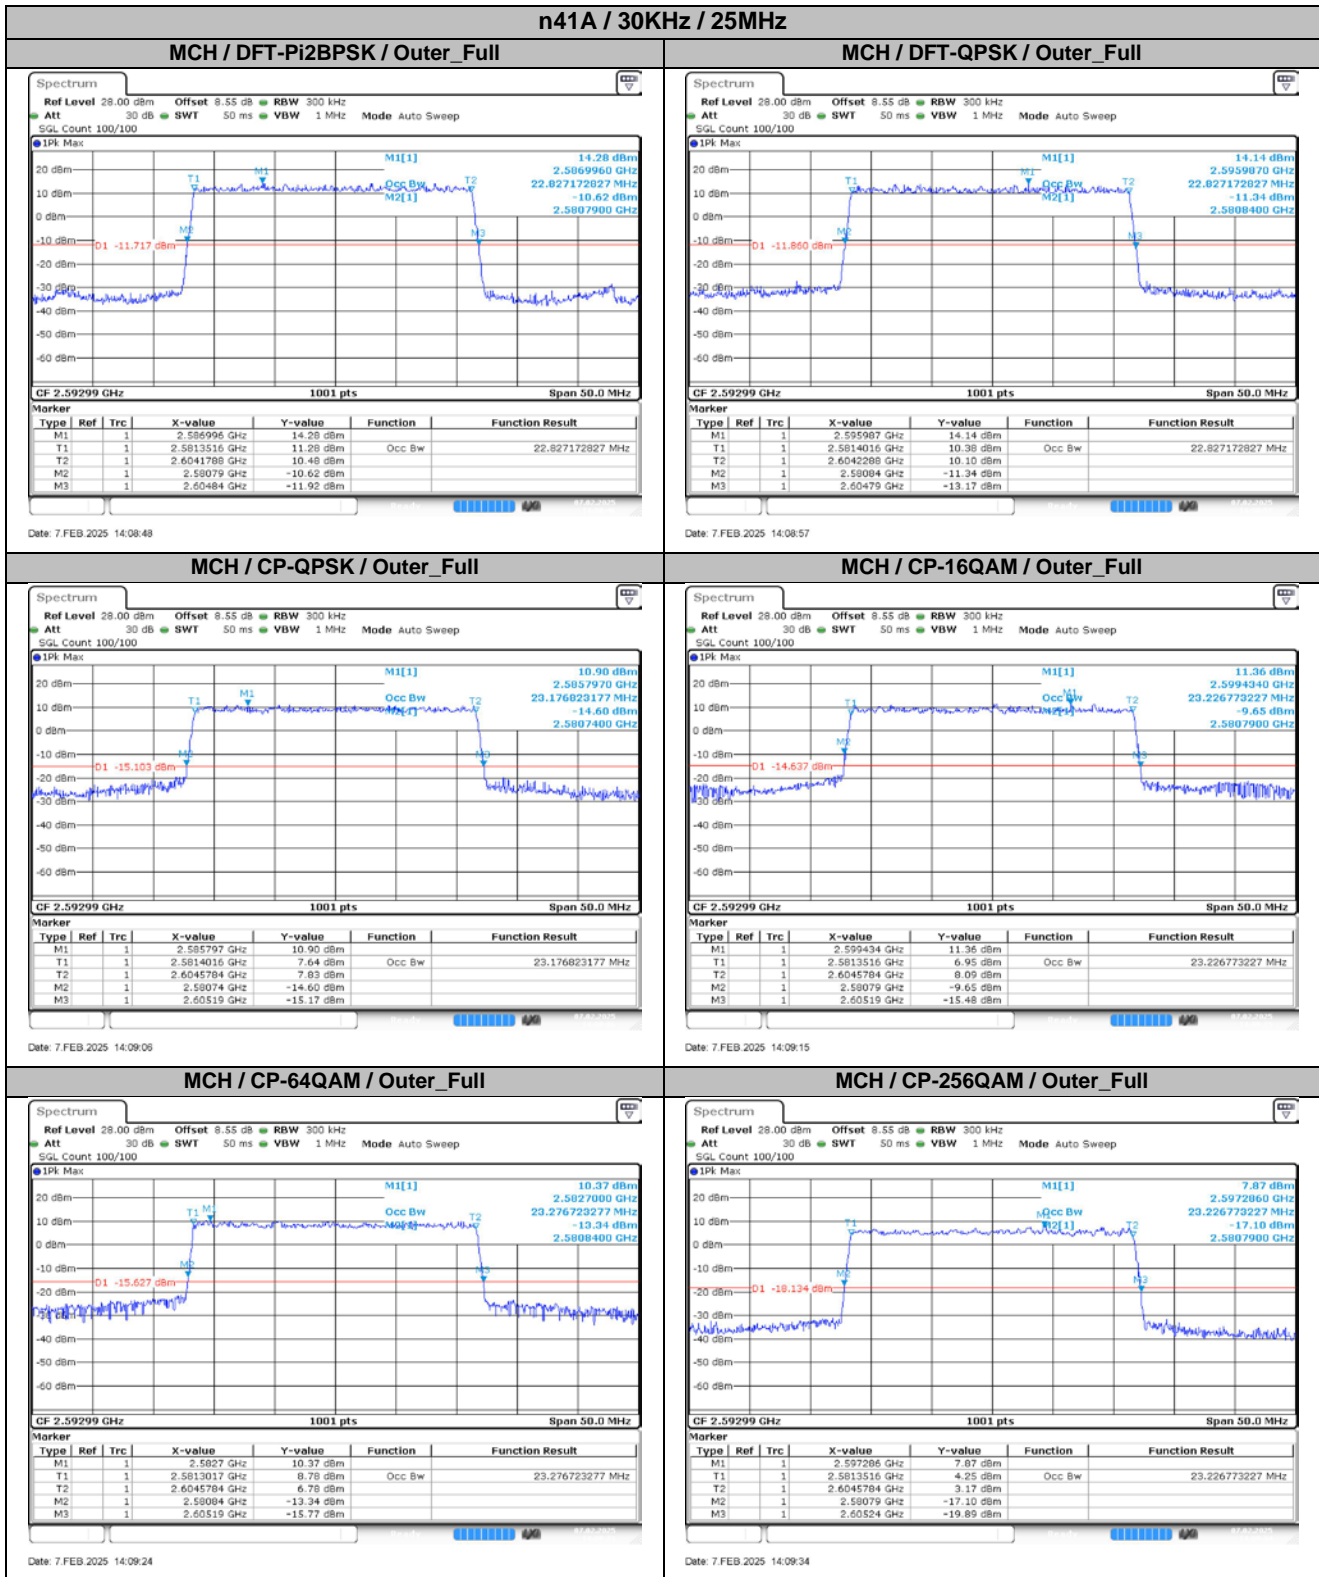

**Appendix
for
n41A
(2496-2690)**

Catalogue

1.	EFFECTIVE ISOTROPIC RADIATED POWER	3
1.1.	TEST RESULTS @ ANT2 (ANTENNA GAIN=-3.00DBI).....	3
2.	PEAK-TO-AVERAGE RATIO	7
2.1.	TEST RESULTS	7
2.2.	TEST PLOTS FOR SCS=30KHZ.....	7
3.	MODULATION CHARACTERISTICS	8
3.1.	TEST PLOTS FOR SCS=30KHZ.....	8
4.	99% OCCUPIED BANDWIDTH & 26DB EMISSION BANDWIDTH	10
4.1.	TEST RESULTS	10
4.2.	TEST PLOTS FOR SCS=30KHZ.....	12
5.	CONDUCTED BAND EDGES	26
5.1.	TEST PLOTS FOR SCS=30KHZ.....	26
6.	CONDUCTED SPURIOUS EMISSION	45
6.1.	TEST PLOTS FOR SCS=30KHZ.....	45
7.	FREQUENCY STABILITY	57
7.1.	TEST RESULTS	57

4.2. Test Plots for SCS=30KHz

n41A / 30KHz / 15MHz

MCH / DFT-Pi2BPSK / Outer_Full

MCH / DFT-QPSK / Outer_Full

MCH / CP-QPSK / Outer_Full

MCH / CP-16QAM / Outer_Full

MCH / CP-64QAM / Outer_Full

MCH / CP-256QAM / Outer_Full