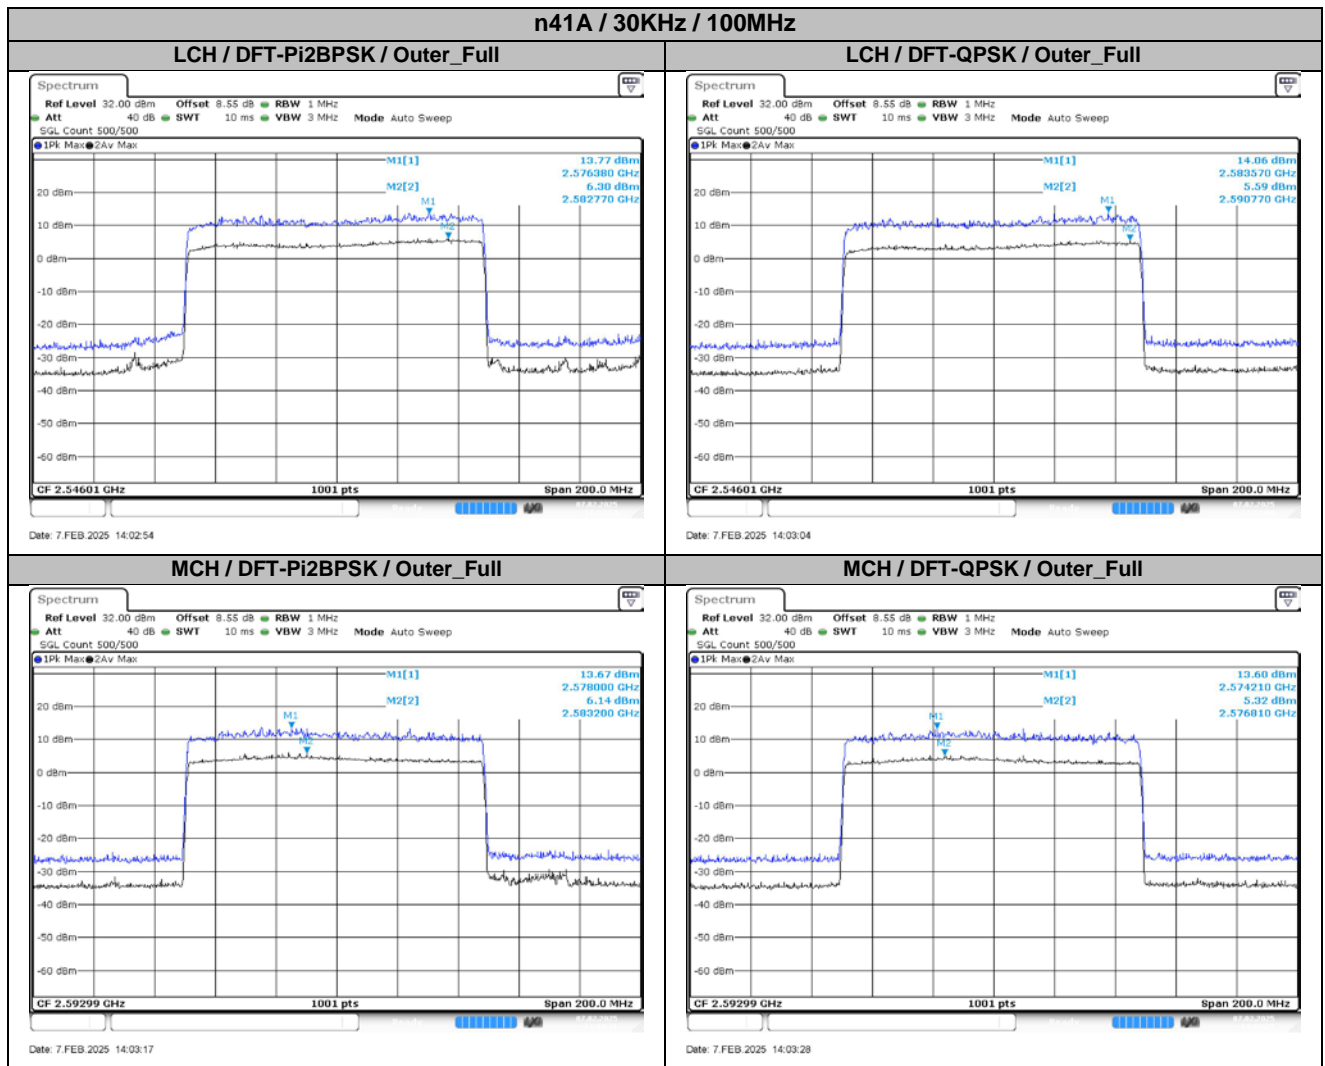

30KHz	100MHz	HCH	DFT-16QAM	22.47	22.88	22.70	19.88	33.00	Pass
30KHz	100MHz	HCH	DFT-64QAM	20.99	21.42	21.30	18.42	33.00	Pass
30KHz	100MHz	HCH	DFT-256QAM	19.11	19.38	19.33	16.38	33.00	Pass
30KHz	100MHz	HCH	CP-QPSK	21.93	22.40	22.28	19.40	33.00	Pass

2. Peak-to-Average Ratio

2.1. Test Results

SCS	Bandwidth	Channel	RB	Result (dB)		Limit (dB)	Verdict
				DFT-Pi2BPSK	DFT-QPSK		
30KHz	100MHz	LCH	Outer_Full	7.48	8.47	13.00	Pass
30KHz	100MHz	MCH	Outer_Full	7.53	8.28	13.00	Pass
30KHz	100MHz	HCH	Outer_Full	8.35	7.61	13.00	Pass

2.2. Test Plots for SCS=30KHz