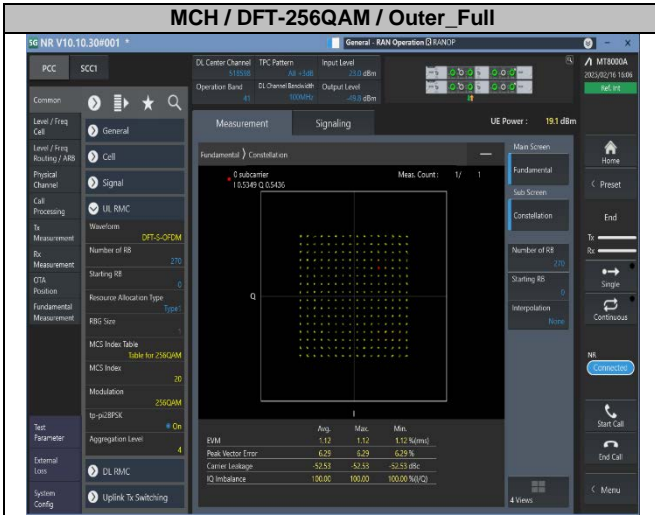

2.2. Test Plots for SCS=30KHz

3. Modulation Characteristics

3.1. Test Plots for SCS=30KHz

Intentionally Blank

4. 99% Occupied Bandwidth & 26dB Emission Bandwidth

4.1. Test Results

SCS	Bandwidth	Modulation	RB	99% Occupied Bandwidth (MHz)	26dB Emission Bandwidth (MHz)	Verdict
30KHz	10MHz	DFT-Pi2BPSK	Outer_Full	8.57	9.28	Pass
30KHz	10MHz	DFT-QPSK	Outer_Full	8.57	9.14	Pass
30KHz	10MHz	CP-QPSK	Outer_Full	8.57	9.34	Pass
30KHz	10MHz	CP-16QAM	Outer_Full	8.55	9.30	Pass
30KHz	10MHz	CP-64QAM	Outer_Full	8.59	9.36	Pass
30KHz	10MHz	CP-256QAM	Outer_Full	8.59	9.34	Pass
30KHz	15MHz	DFT-Pi2BPSK	Outer_Full	12.89	13.74	Pass
30KHz	15MHz	DFT-QPSK	Outer_Full	12.86	13.71	Pass
30KHz	15MHz	CP-QPSK	Outer_Full	13.58	14.58	Pass
30KHz	15MHz	CP-16QAM	Outer_Full	13.58	14.52	Pass
30KHz	15MHz	CP-64QAM	Outer_Full	13.67	14.52	Pass
30KHz	15MHz	CP-256QAM	Outer_Full	13.61	14.49	Pass
30KHz	20MHz	DFT-Pi2BPSK	Outer_Full	17.86	18.72	Pass
30KHz	20MHz	DFT-QPSK	Outer_Full	17.82	18.76	Pass
30KHz	20MHz	CP-QPSK	Outer_Full	18.18	19.20	Pass
30KHz	20MHz	CP-16QAM	Outer_Full	18.22	19.20	Pass
30KHz	20MHz	CP-64QAM	Outer_Full	18.18	19.20	Pass
30KHz	20MHz	CP-256QAM	Outer_Full	18.22	19.16	Pass
30KHz	25MHz	DFT-Pi2BPSK	Outer_Full	22.83	24.05	Pass
30KHz	25MHz	DFT-QPSK	Outer_Full	22.83	23.95	Pass
30KHz	25MHz	CP-QPSK	Outer_Full	23.18	24.45	Pass
30KHz	25MHz	CP-16QAM	Outer_Full	23.23	24.40	Pass
30KHz	25MHz	CP-64QAM	Outer_Full	23.28	24.35	Pass
30KHz	25MHz	CP-256QAM	Outer_Full	23.23	24.45	Pass
30KHz	30MHz	DFT-Pi2BPSK	Outer_Full	26.79	28.14	Pass
30KHz	30MHz	DFT-QPSK	Outer_Full	26.79	28.14	Pass
30KHz	30MHz	CP-QPSK	Outer_Full	27.75	29.34	Pass
30KHz	30MHz	CP-16QAM	Outer_Full	27.87	29.40	Pass
30KHz	30MHz	CP-64QAM	Outer_Full	27.75	29.40	Pass
30KHz	30MHz	CP-256QAM	Outer_Full	27.87	29.46	Pass
30KHz	35MHz	DFT-Pi2BPSK	Outer_Full	32.10	34.02	Pass
30KHz	35MHz	DFT-QPSK	Outer_Full	32.24	33.81	Pass
30KHz	35MHz	CP-QPSK	Outer_Full	32.87	34.72	Pass
30KHz	35MHz	CP-16QAM	Outer_Full	32.87	34.72	Pass
30KHz	35MHz	CP-64QAM	Outer_Full	32.87	34.79	Pass
30KHz	35MHz	CP-256QAM	Outer_Full	32.87	34.79	Pass
30KHz	40MHz	DFT-Pi2BPSK	Outer_Full	35.72	37.60	Pass
30KHz	40MHz	DFT-QPSK	Outer_Full	35.80	37.68	Pass
30KHz	40MHz	CP-QPSK	Outer_Full	37.80	39.68	Pass
30KHz	40MHz	CP-16QAM	Outer_Full	37.88	39.84	Pass
30KHz	40MHz	CP-64QAM	Outer_Full	37.80	39.68	Pass
30KHz	40MHz	CP-256QAM	Outer_Full	37.72	39.68	Pass
30KHz	45MHz	DFT-Pi2BPSK	Outer_Full	38.57	40.41	Pass
30KHz	45MHz	DFT-QPSK	Outer_Full	38.57	40.50	Pass
30KHz	45MHz	CP-QPSK	Outer_Full	42.44	44.46	Pass
30KHz	45MHz	CP-16QAM	Outer_Full	42.53	44.55	Pass
30KHz	45MHz	CP-64QAM	Outer_Full	42.44	44.46	Pass
30KHz	45MHz	CP-256QAM	Outer_Full	42.44	44.28	Pass
30KHz	50MHz	DFT-Pi2BPSK	Outer_Full	45.75	47.70	Pass
30KHz	50MHz	DFT-QPSK	Outer_Full	45.65	47.80	Pass
30KHz	50MHz	CP-QPSK	Outer_Full	47.45	49.50	Pass
30KHz	50MHz	CP-16QAM	Outer_Full	47.45	49.40	Pass
30KHz	50MHz	CP-64QAM	Outer_Full	47.45	49.50	Pass
30KHz	50MHz	CP-256QAM	Outer_Full	47.35	49.40	Pass
30KHz	60MHz	DFT-Pi2BPSK	Outer_Full	57.78	60.60	Pass
30KHz	60MHz	DFT-QPSK	Outer_Full	57.66	60.60	Pass
30KHz	60MHz	CP-QPSK	Outer_Full	57.78	60.72	Pass
30KHz	60MHz	CP-16QAM	Outer_Full	57.90	60.60	Pass