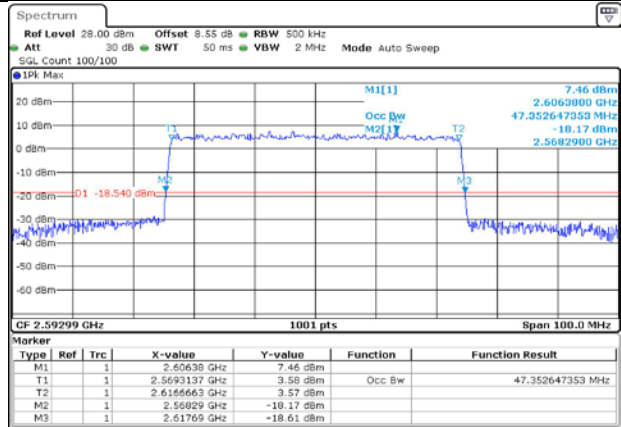

MCH / CP-256QAM / Outer_Full

Date: 7.FEB.2025 14:14:28