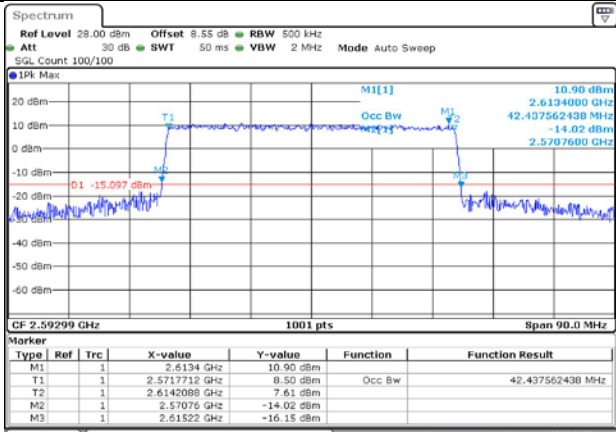

MCH / CP-QPSK / Outer_Full

Date: 7.FEB.2025 14:13:02