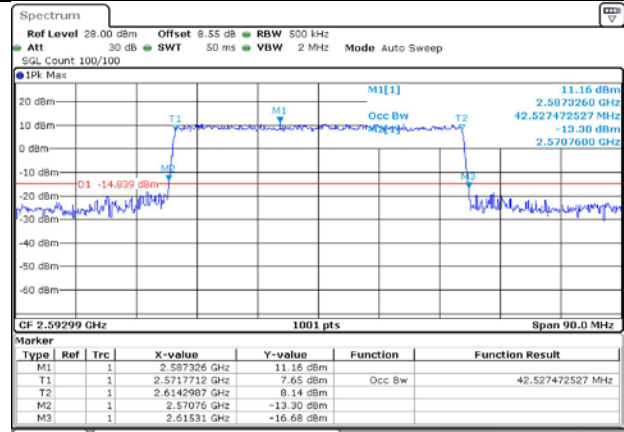

n41A / 30KHz / 45MHz

MCH / DFT-Pi2BPSK / Outer_Full

Date: 7.FEB.2025 14:12:44

MCH / DFT-QPSK / Outer_Full

Date: 7.FEB.2025 14:12:52

MCH / CP-QPSK / Outer_Full

Date: 7.FEB.2025 14:13:02

MCH / CP-16QAM / Outer_Full