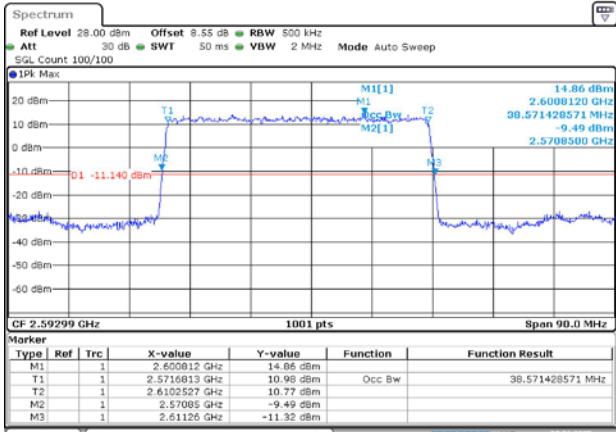

n41A / 30KHz / 45MHz

MCH / DFT-Pi2BPSK / Outer_Full

Date: 7.FEB.2025 14:12:44