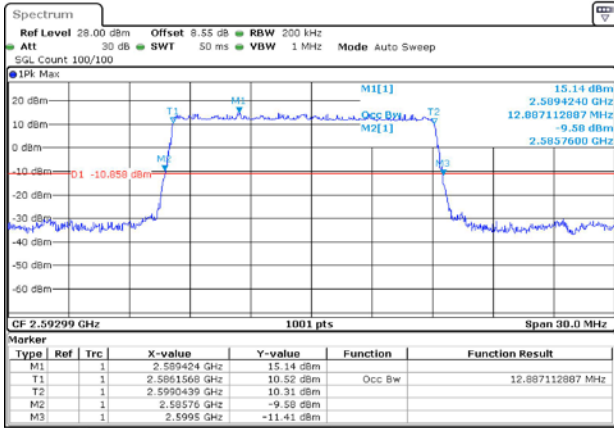

n41A / 30KHz / 15MHz

MCH / DFT-Pi2BPSK / Outer_Full