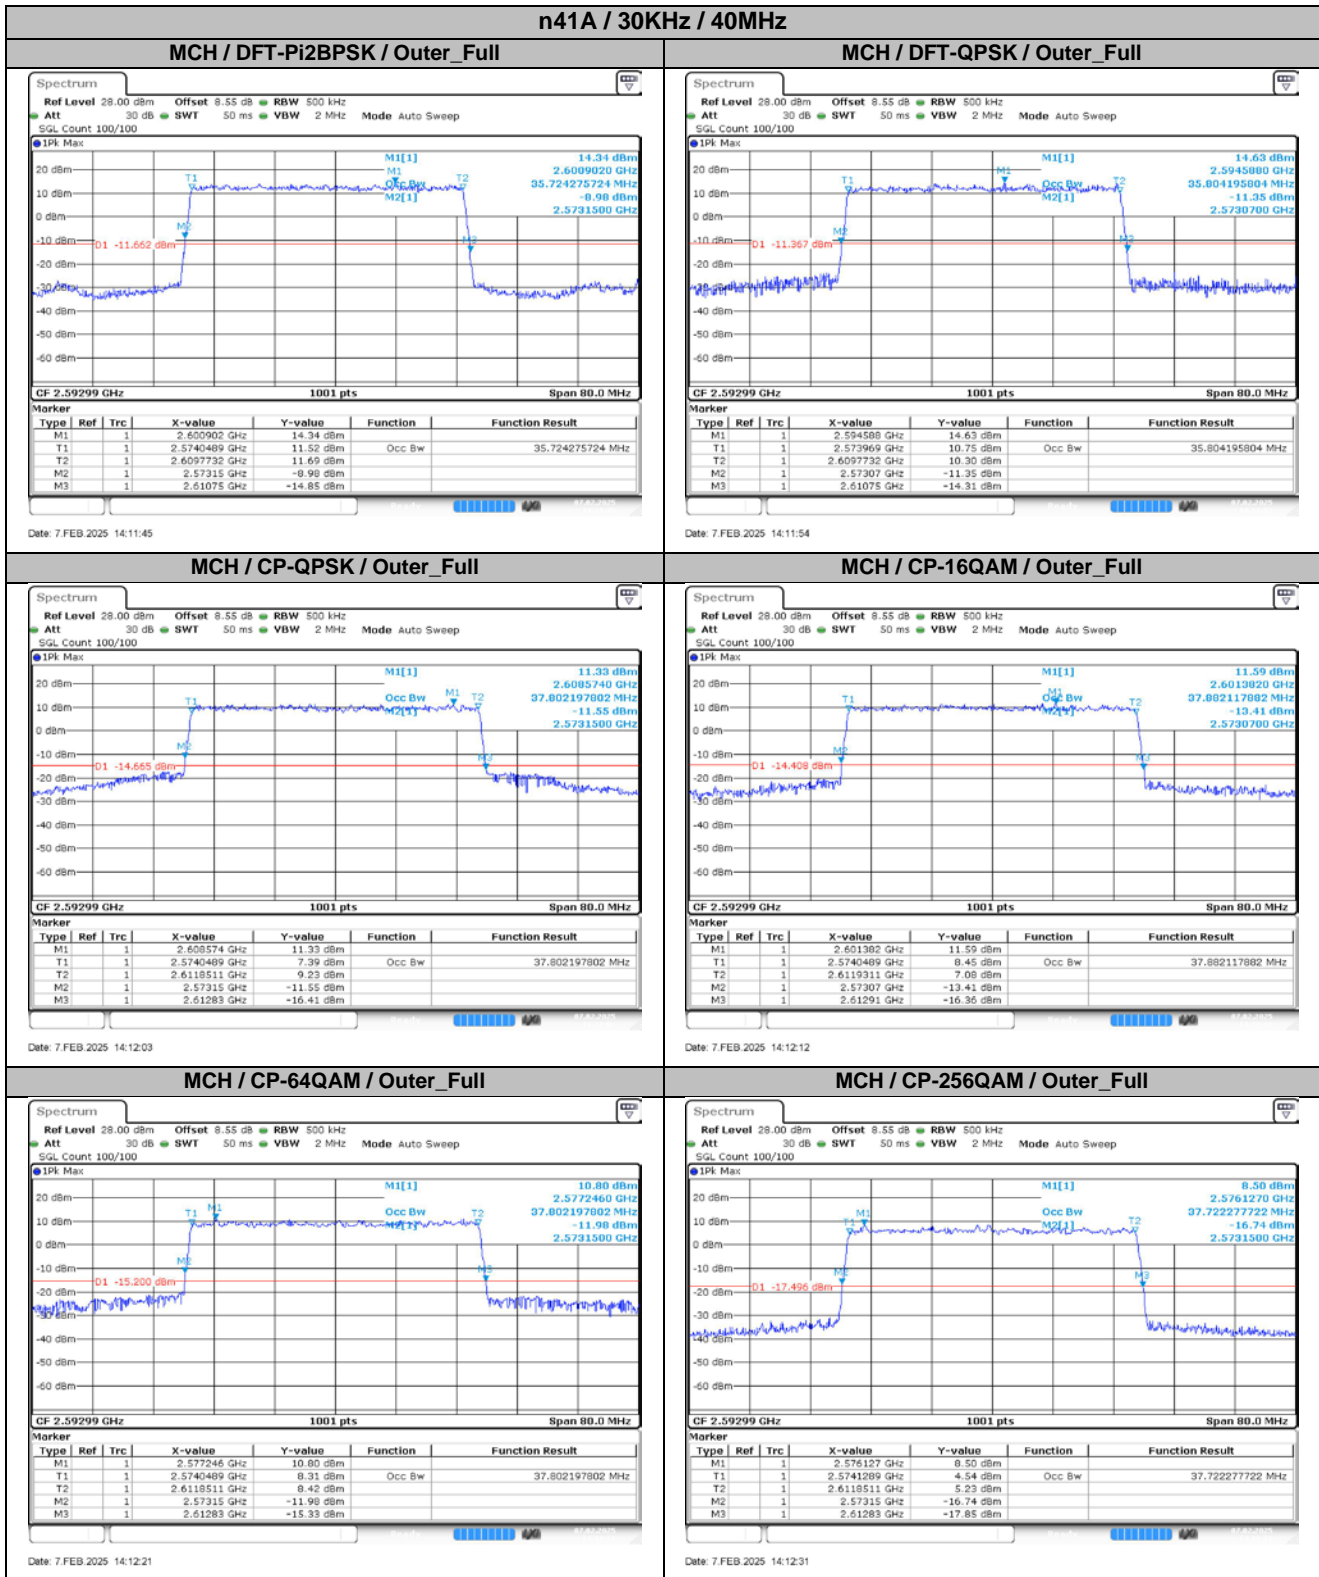

**Appendix
for
n41A
(2496-2690)**

Catalogue

1.	EFFECTIVE ISOTROPIC RADIATED POWER	3
1.1.	TEST RESULTS @ ANT2 (ANTENNA GAIN=-3.00DBI).....	3
2.	PEAK-TO-AVERAGE RATIO	7
2.1.	TEST RESULTS	7
2.2.	TEST PLOTS FOR SCS=30KHZ.....	7
3.	MODULATION CHARACTERISTICS	8
3.1.	TEST PLOTS FOR SCS=30KHZ.....	8
4.	99% OCCUPIED BANDWIDTH & 26DB EMISSION BANDWIDTH	10
4.1.	TEST RESULTS	10
4.2.	TEST PLOTS FOR SCS=30KHZ.....	12
5.	CONDUCTED BAND EDGES	26
5.1.	TEST PLOTS FOR SCS=30KHZ.....	26
6.	CONDUCTED SPURIOUS EMISSION	45
6.1.	TEST PLOTS FOR SCS=30KHZ.....	45
7.	FREQUENCY STABILITY	57
7.1.	TEST RESULTS	57

4.2. Test Plots for SCS=30KHz

n41A / 30KHz / 15MHz

MCH / DFT-Pi2BPSK / Outer_Full

MCH / DFT-QPSK / Outer_Full

MCH / CP-QPSK / Outer_Full

MCH / CP-16QAM / Outer_Full

MCH / CP-64QAM / Outer_Full

MCH / CP-256QAM / Outer_Full