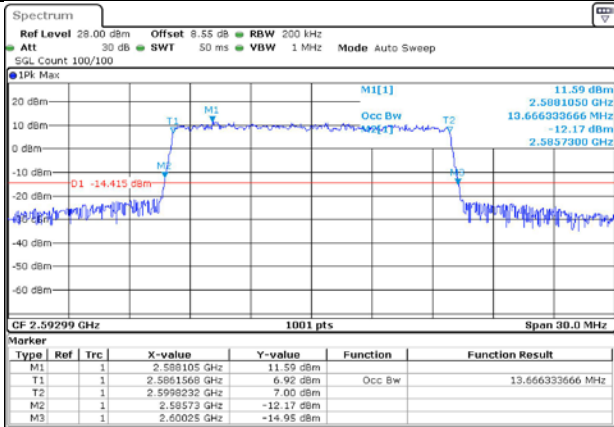

4.2. Test Plots for SCS=30KHz

n41A / 30KHz / 15MHz

MCH / DFT-Pi2BPSK / Outer_Full

MCH / DFT-QPSK / Outer_Full

MCH / CP-QPSK / Outer_Full

MCH / CP-16QAM / Outer_Full

MCH / CP-64QAM / Outer_Full

MCH / CP-256QAM / Outer_Full