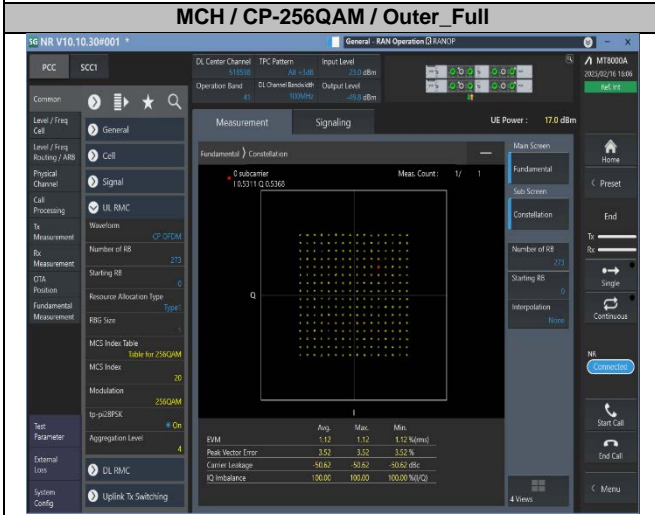

2.2. Test Plots for SCS=30KHz

3. Modulation Characteristics

3.1. Test Plots for SCS=30KHz

Intentionally Blank

4. 99% Occupied Bandwidth & 26dB Emission Bandwidth

4.1. Test Results

SCS	Bandwidth	Modulation	RB	99% Occupied Bandwidth (MHz)	26dB Emission Bandwidth (MHz)	Verdict
30KHz	10MHz	DFT-Pi2BPSK	Outer_Full	8.57	9.28	Pass
30KHz	10MHz	DFT-QPSK	Outer_Full	8.57	9.14	Pass
30KHz	10MHz	CP-QPSK	Outer_Full	8.57	9.34	Pass
30KHz	10MHz	CP-16QAM	Outer_Full	8.55	9.30	Pass
30KHz	10MHz	CP-64QAM	Outer_Full	8.59	9.36	Pass
30KHz	10MHz	CP-256QAM	Outer_Full	8.59	9.34	Pass
30KHz	15MHz	DFT-Pi2BPSK	Outer_Full	12.89	13.74	Pass
30KHz	15MHz	DFT-QPSK	Outer_Full	12.86	13.71	Pass
30KHz	15MHz	CP-QPSK	Outer_Full	13.58	14.58	Pass
30KHz	15MHz	CP-16QAM	Outer_Full	13.58	14.52	Pass
30KHz	15MHz	CP-64QAM	Outer_Full	13.67	14.52	Pass
30KHz	15MHz	CP-256QAM	Outer_Full	13.61	14.49	Pass
30KHz	20MHz	DFT-Pi2BPSK	Outer_Full	17.86	18.72	Pass
30KHz	20MHz	DFT-QPSK	Outer_Full	17.82	18.76	Pass
30KHz	20MHz	CP-QPSK	Outer_Full	18.18	19.20	Pass
30KHz	20MHz	CP-16QAM	Outer_Full	18.22	19.20	Pass
30KHz	20MHz	CP-64QAM	Outer_Full	18.18	19.20	Pass
30KHz	20MHz	CP-256QAM	Outer_Full	18.22	19.16	Pass
30KHz	25MHz	DFT-Pi2BPSK	Outer_Full	22.83	24.05	Pass
30KHz	25MHz	DFT-QPSK	Outer_Full	22.83	23.95	Pass
30KHz	25MHz	CP-QPSK	Outer_Full	23.18	24.45	Pass
30KHz	25MHz	CP-16QAM	Outer_Full	23.23	24.40	Pass
30KHz	25MHz	CP-64QAM	Outer_Full	23.28	24.35	Pass
30KHz	25MHz	CP-256QAM	Outer_Full	23.23	24.45	Pass
30KHz	30MHz	DFT-Pi2BPSK	Outer_Full	26.79	28.14	Pass
30KHz	30MHz	DFT-QPSK	Outer_Full	26.79	28.14	Pass
30KHz	30MHz	CP-QPSK	Outer_Full	27.75	29.34	Pass
30KHz	30MHz	CP-16QAM	Outer_Full	27.87	29.40	Pass
30KHz	30MHz	CP-64QAM	Outer_Full	27.75	29.40	Pass
30KHz	30MHz	CP-256QAM	Outer_Full	27.87	29.46	Pass
30KHz	35MHz	DFT-Pi2BPSK	Outer_Full	32.10	34.02	Pass
30KHz	35MHz	DFT-QPSK	Outer_Full	32.24	33.81	Pass
30KHz	35MHz	CP-QPSK	Outer_Full	32.87	34.72	Pass
30KHz	35MHz	CP-16QAM	Outer_Full	32.87	34.72	Pass
30KHz	35MHz	CP-64QAM	Outer_Full	32.87	34.79	Pass
30KHz	35MHz	CP-256QAM	Outer_Full	32.87	34.79	Pass
30KHz	40MHz	DFT-Pi2BPSK	Outer_Full	35.72	37.60	Pass
30KHz	40MHz	DFT-QPSK	Outer_Full	35.80	37.68	Pass
30KHz	40MHz	CP-QPSK	Outer_Full	37.80	39.68	Pass
30KHz	40MHz	CP-16QAM	Outer_Full	37.88	39.84	Pass
30KHz	40MHz	CP-64QAM	Outer_Full	37.80	39.68	Pass
30KHz	40MHz	CP-256QAM	Outer_Full	37.72	39.68	Pass
30KHz	45MHz	DFT-Pi2BPSK	Outer_Full	38.57	40.41	Pass
30KHz	45MHz	DFT-QPSK	Outer_Full	38.57	40.50	Pass
30KHz	45MHz	CP-QPSK	Outer_Full	42.44	44.46	Pass
30KHz	45MHz	CP-16QAM	Outer_Full	42.53	44.55	Pass
30KHz	45MHz	CP-64QAM	Outer_Full	42.44	44.46	Pass
30KHz	45MHz	CP-256QAM	Outer_Full	42.44	44.28	Pass
30KHz	50MHz	DFT-Pi2BPSK	Outer_Full	45.75	47.70	Pass
30KHz	50MHz	DFT-QPSK	Outer_Full	45.65	47.80	Pass
30KHz	50MHz	CP-QPSK	Outer_Full	47.45	49.50	Pass
30KHz	50MHz	CP-16QAM	Outer_Full	47.45	49.40	Pass
30KHz	50MHz	CP-64QAM	Outer_Full	47.45	49.50	Pass
30KHz	50MHz	CP-256QAM	Outer_Full	47.35	49.40	Pass
30KHz	60MHz	DFT-Pi2BPSK	Outer_Full	57.78	60.60	Pass
30KHz	60MHz	DFT-QPSK	Outer_Full	57.66	60.60	Pass
30KHz	60MHz	CP-QPSK	Outer_Full	57.78	60.72	Pass
30KHz	60MHz	CP-16QAM	Outer_Full	57.90	60.60	Pass