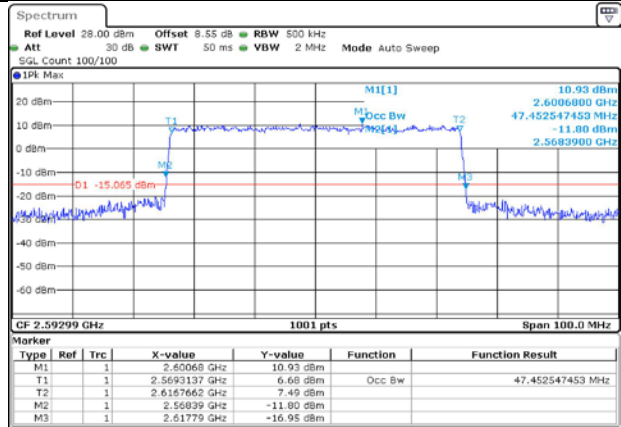

MCH / DFT-QPSK / Outer_Full

Date: 7.FEB.2025 14:13:51

MCH / CP-QPSK / Outer_Full

Date: 7.FEB.2025 14:14:00

MCH / CP-16QAM / Outer_Full

Date: 7.FEB.2025 14:14:09

MCH / CP-64QAM / Outer_Full

Date: 7.FEB.2025 14:14:18