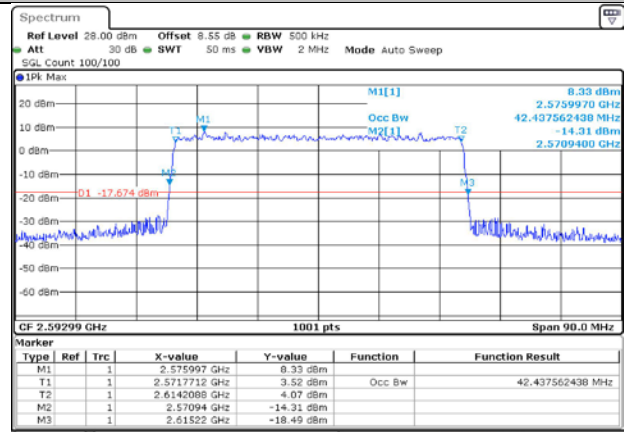

MCH / CP-256QAM / Outer_Full

Date: 7.FEB.2025 14:13:29