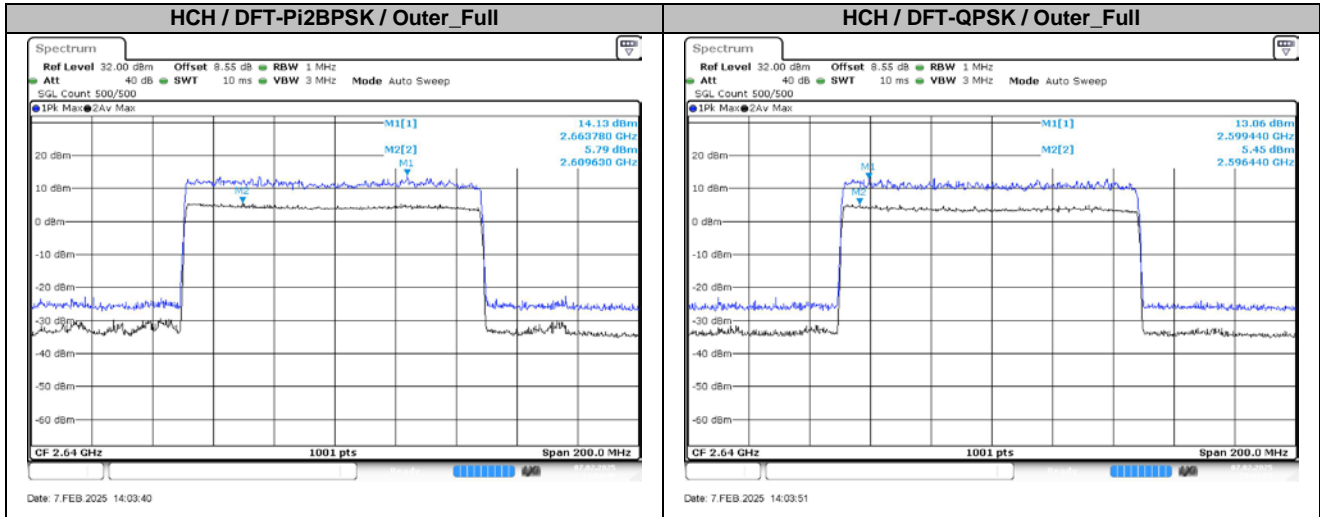

3. Modulation Characteristics

3.1. Test Plots for SCS=30KHz