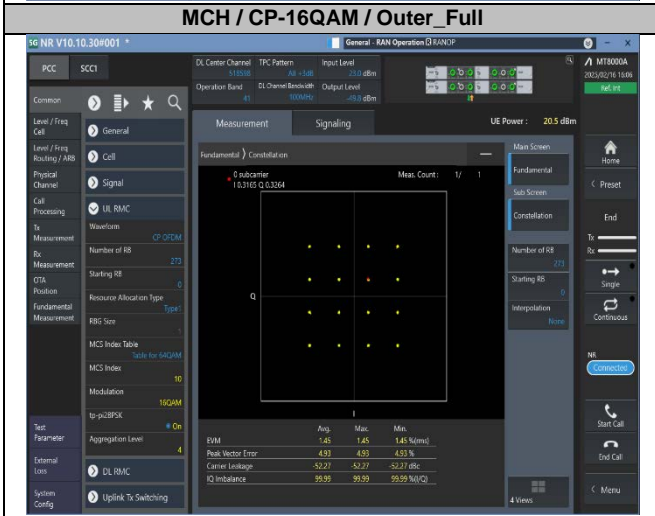

Intentionally Blank