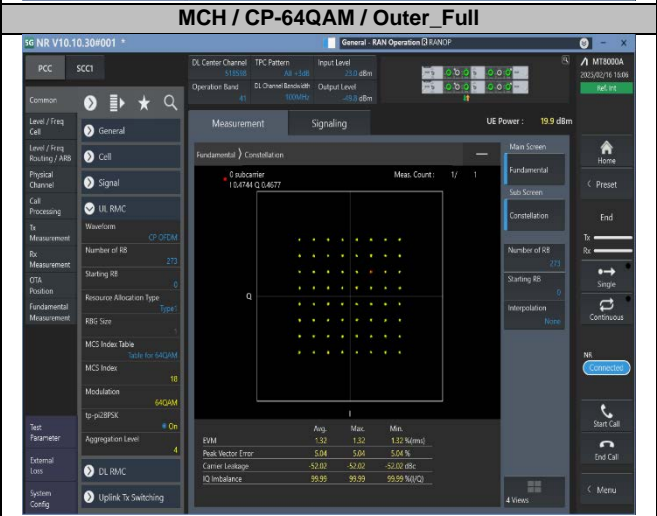

Intentionally Blank