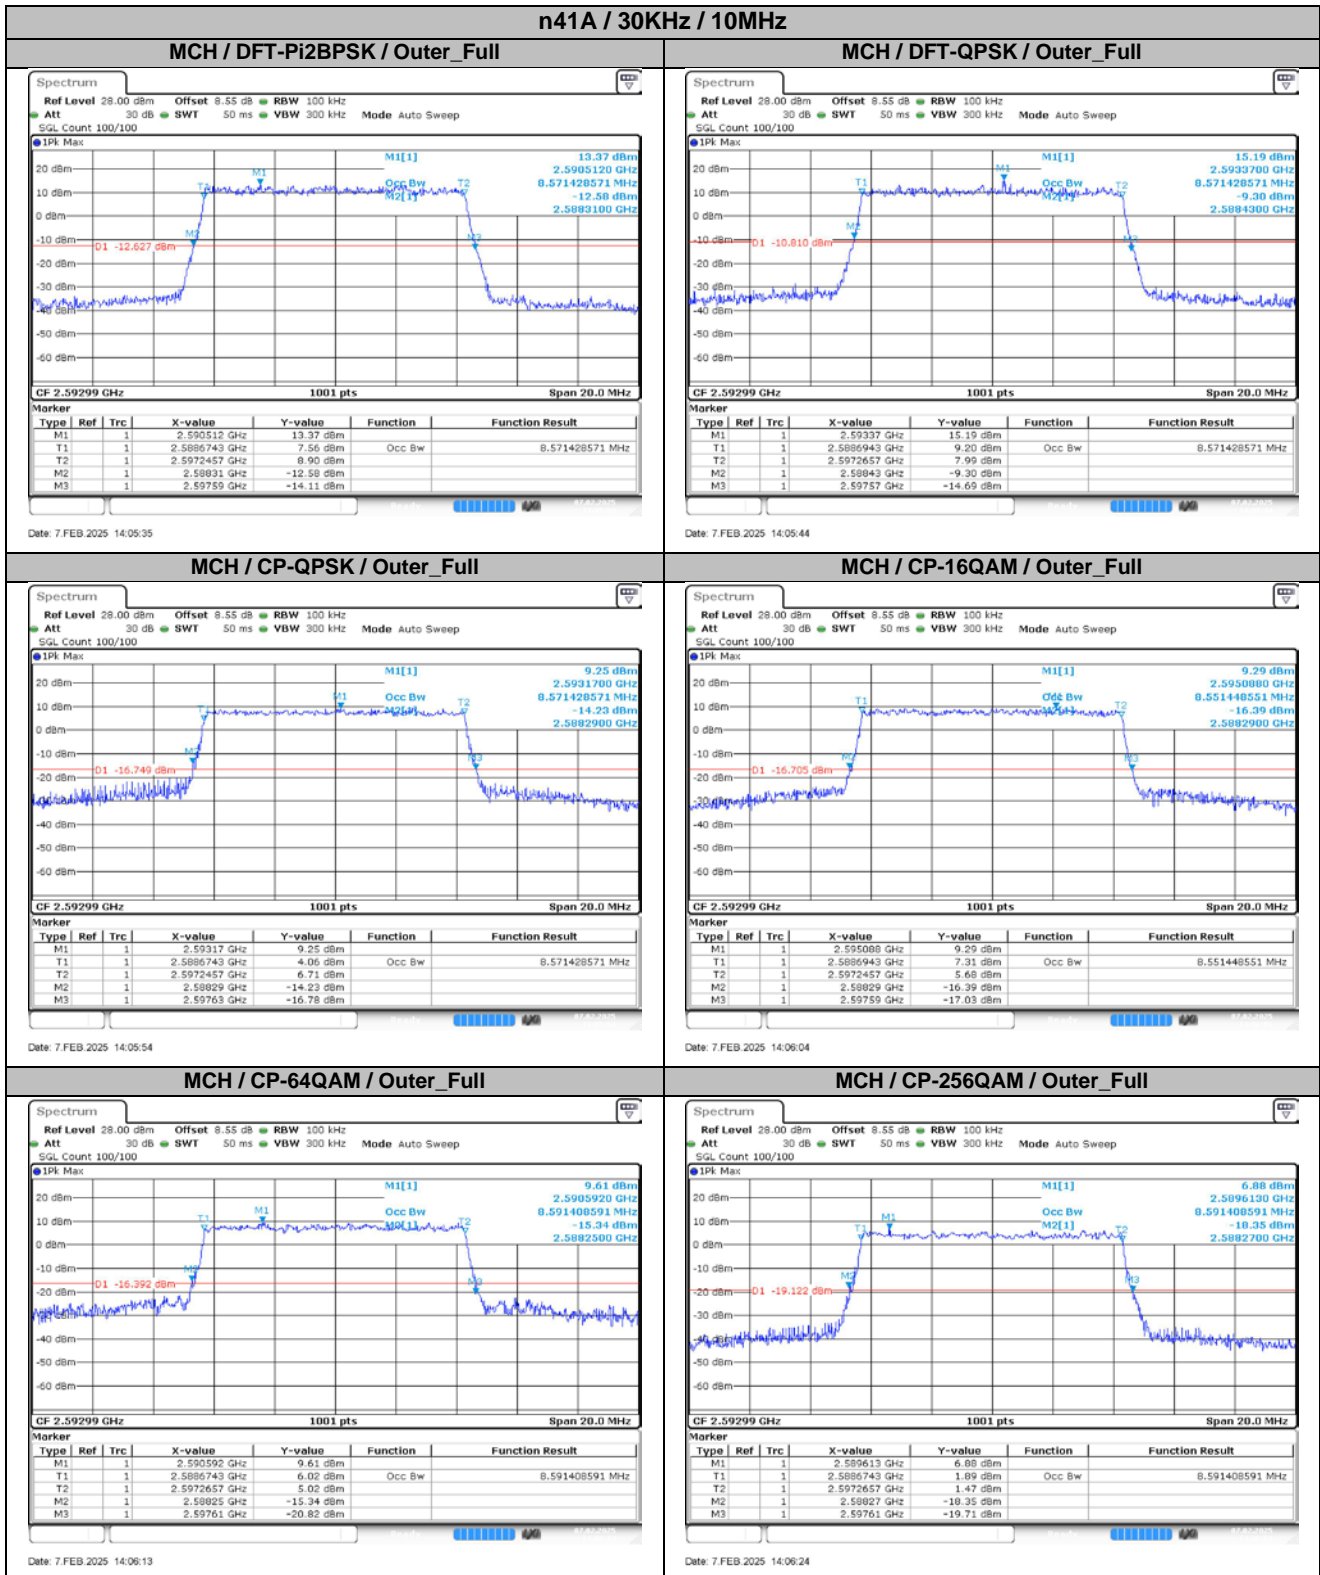

4.2. Test Plots for SCS=30KHz