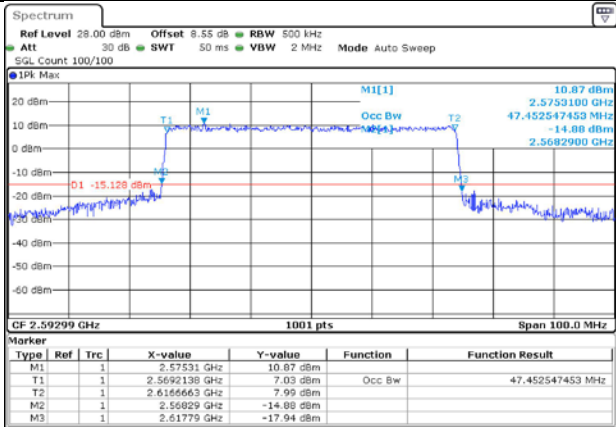

MCH / CP-QPSK / Outer_Full

Date: 7.FEB.2025 14:14:00