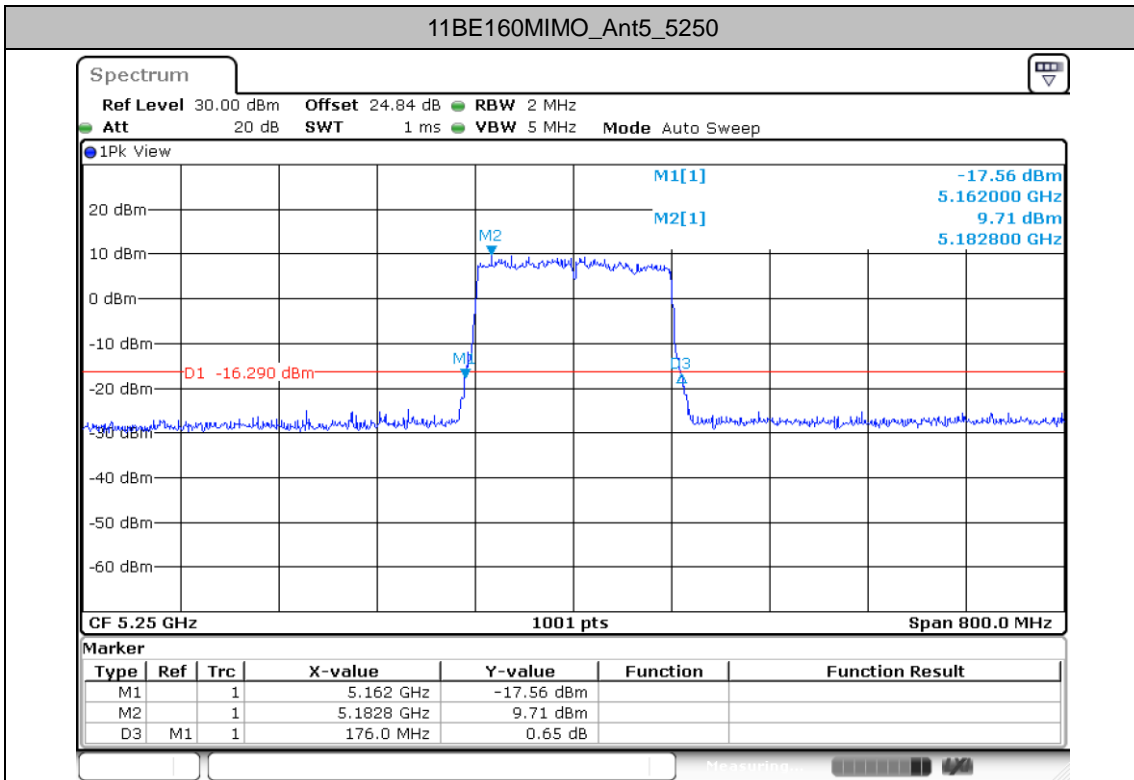

Date: 5.DEC.2024 11:19:47

Date: 5.DEC.2024 11:21:01

Date: 5.DEC.2024 11:23:57

Date: 5.DEC.2024 11:26:34

Occupied channel bandwidth Test Result

Table with 6 columns: TestMode, Antenna, Freq(MHz), OCB [MHz], FL[MHz], FH[MHz]. It contains two main sections: 11A-CDD and 11BE20MIMO, each with multiple rows of test data for different antennas and frequencies.