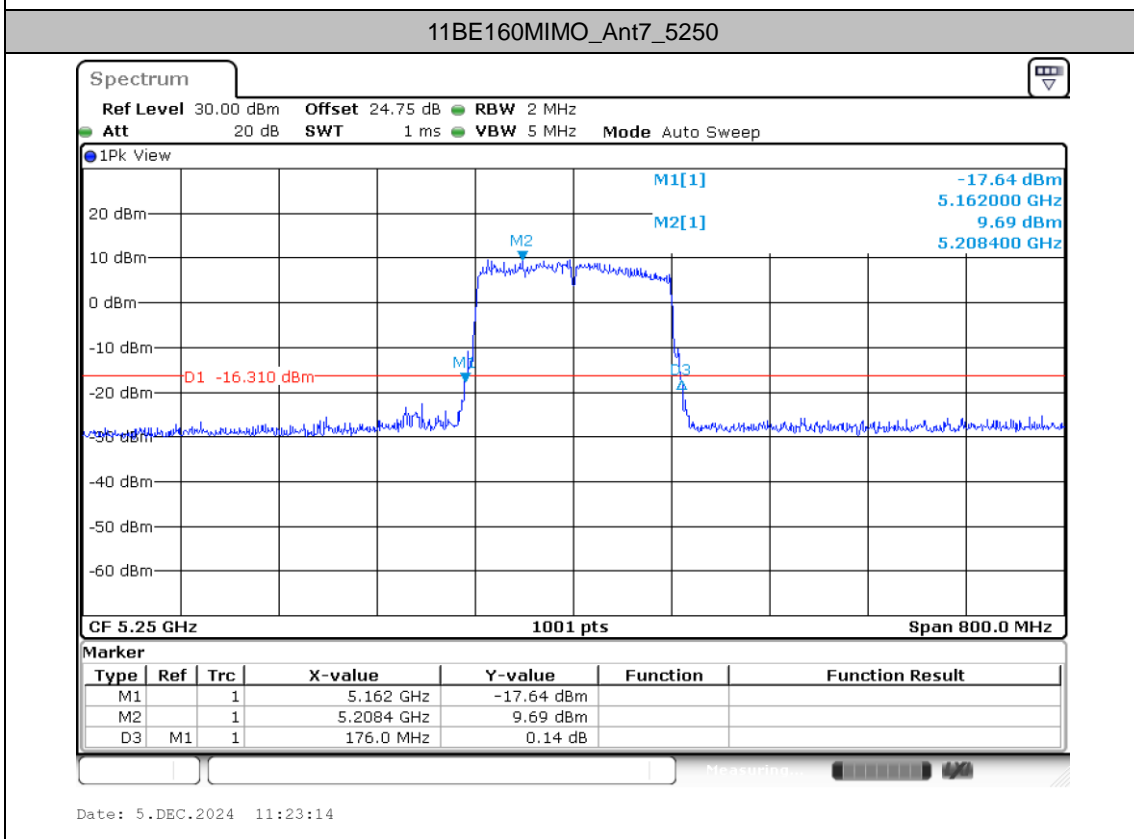

Date: 5.DEC.2024 11:19:47

Date: 5.DEC.2024 11:21:01

Date: 5.DEC.2024 11:23:57

Date: 5.DEC.2024 11:26:34

Occupied channel bandwidth Test Result

Table with 6 columns: TestMode, Antenna, Freq(MHz), OCB [MHz], FL[MHz], FH[MHz]. It contains two main sections: 11A-CDD and 11BE20MIMO, each with multiple rows of test data for different antennas and frequencies.