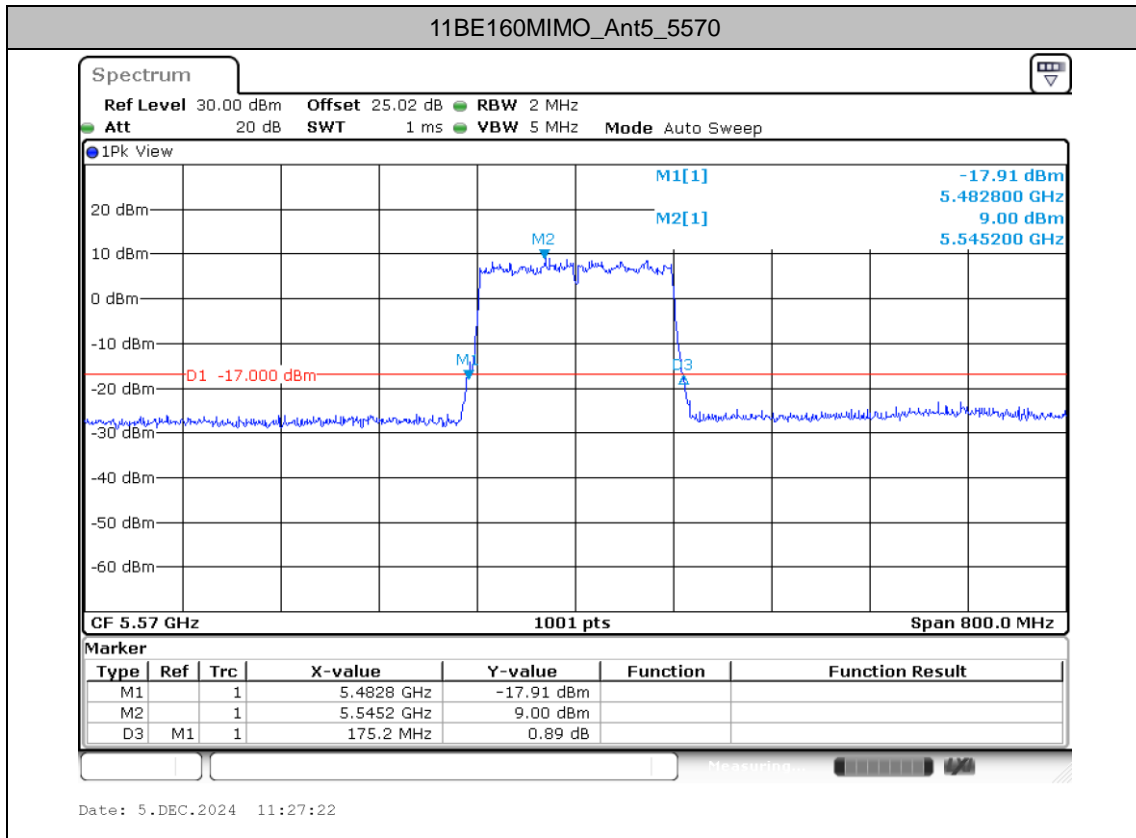

Date: 5.DEC.2024 11:19:47

Date: 5.DEC.2024 11:21:01

Date: 5.DEC.2024 11:23:57

Date: 5.DEC.2024 11:26:34

Occupied channel bandwidth Test Result

Table with 6 columns: TestMode, Antenna, Freq(MHz), OCB [MHz], FL[MHz], FH[MHz]. It contains two main sections: 11A-CDD and 11BE20MIMO, each with multiple rows of test data for different antennas and frequencies.