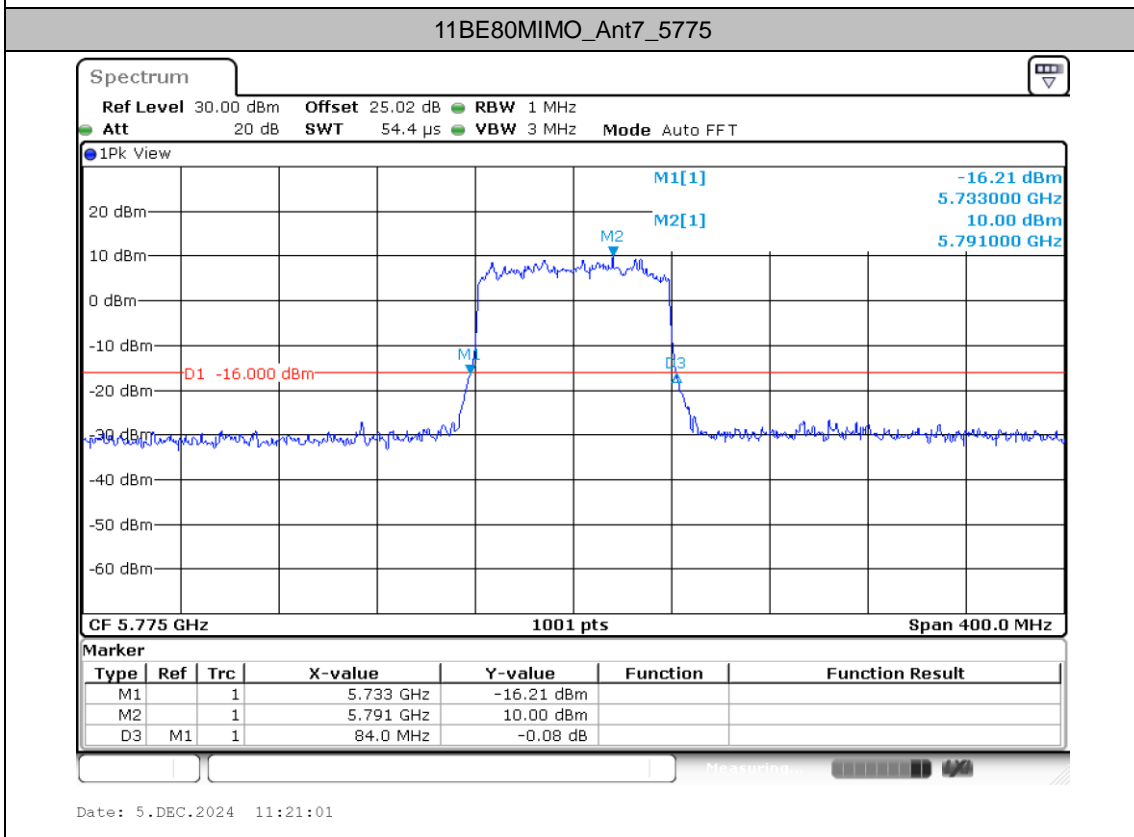

Date: 5.DEC.2024 11:19:47

Date: 5.DEC.2024 11:21:01

Date: 5.DEC.2024 11:23:57

Date: 5.DEC.2024 11:26:34

Occupied channel bandwidth Test Result

Table with 6 columns: TestMode, Antenna, Freq(MHz), OCB [MHz], FL[MHz], FH[MHz]. It contains two main sections: 11A-CDD and 11BE20MIMO, each with multiple rows of test data for different antennas and frequencies.