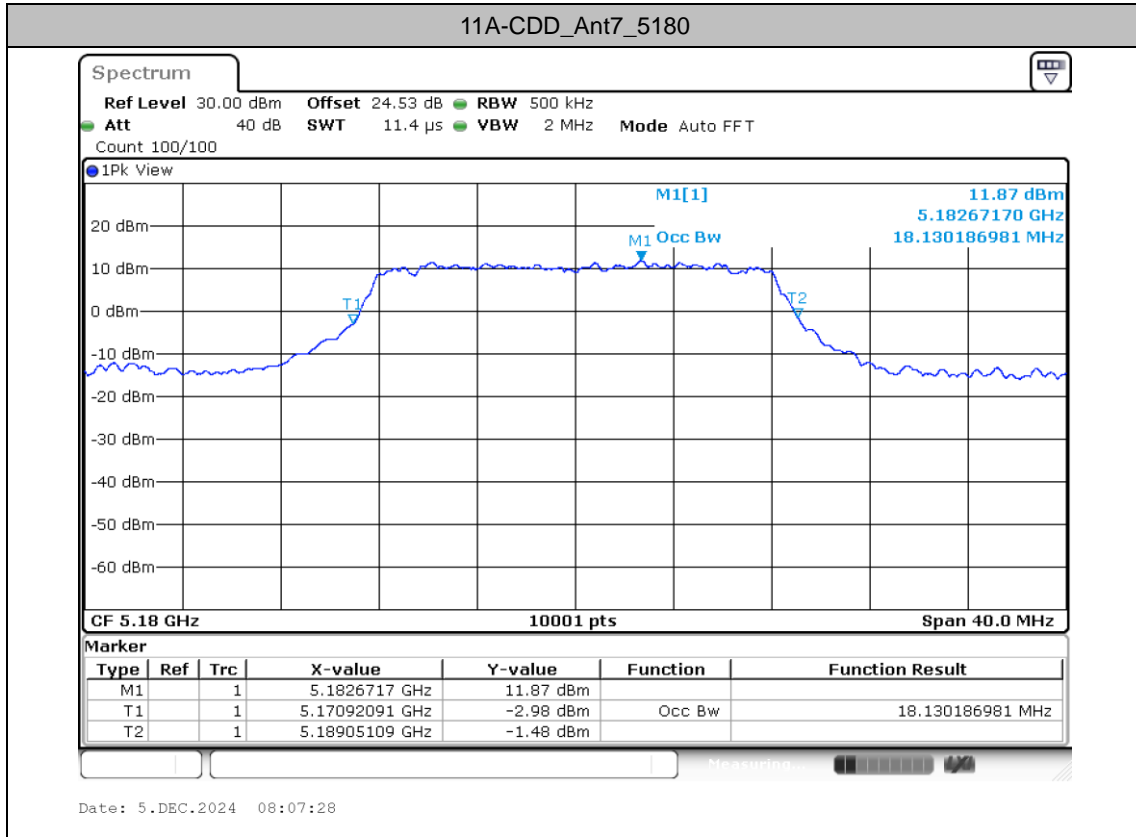

Date: 5.DEC.2024 11:19:47

Date: 5.DEC.2024 11:21:01

Date: 5.DEC.2024 11:23:57

Date: 5.DEC.2024 11:26:34

Occupied channel bandwidth Test Result

Table with 6 columns: TestMode, Antenna, Freq(MHz), OCB [MHz], FL[MHz], FH[MHz]. It contains two main sections: 11A-CDD and 11BE20MIMO, each with multiple rows of test data for different antennas and frequencies.

Test Graphs

Date: 5.DEC.2024 08:17:57

Date: 5.DEC.2024 08:20:59