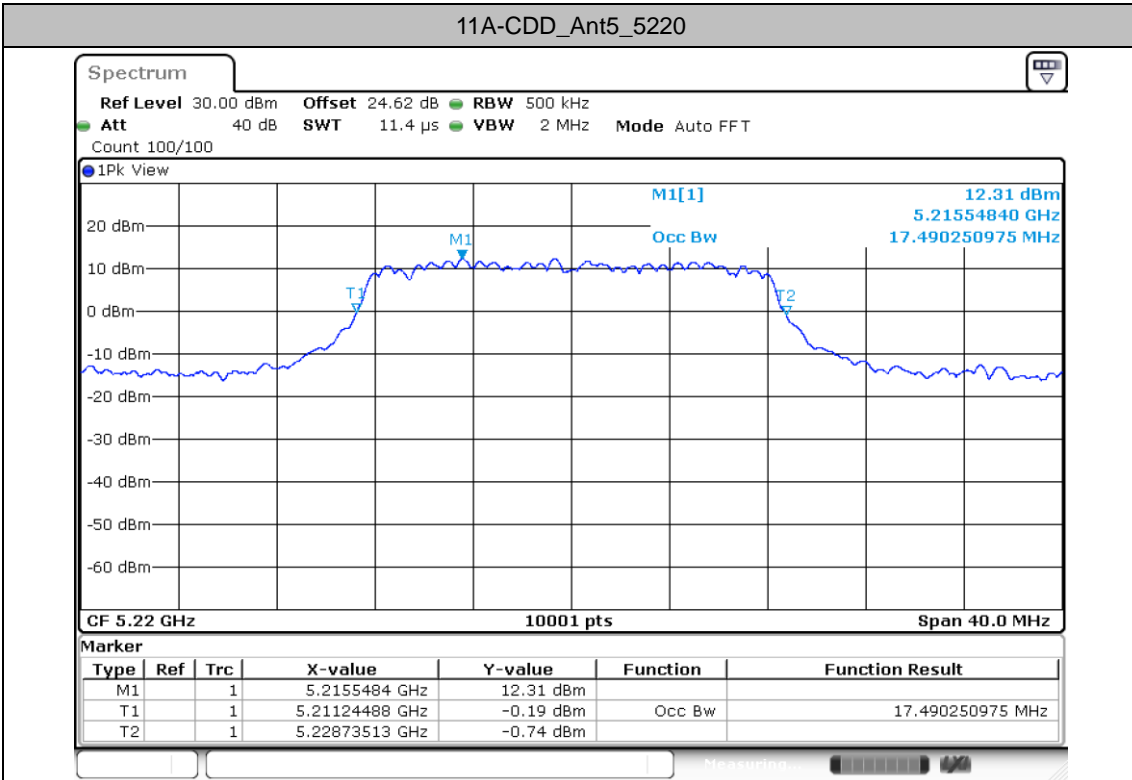

Date: 5.DEC.2024 11:19:47

Date: 5.DEC.2024 11:21:01

Date: 5.DEC.2024 11:23:57

Date: 5.DEC.2024 11:26:34

Occupied channel bandwidth Test Result

Table with 6 columns: TestMode, Antenna, Freq(MHz), OCB [MHz], FL[MHz], FH[MHz]. It contains two main sections: 11A-CDD and 11BE20MIMO, each with multiple rows of test data for different antennas and frequencies.

Test Graphs

Date: 5.DEC.2024 08:17:57

Date: 5.DEC.2024 08:20:59