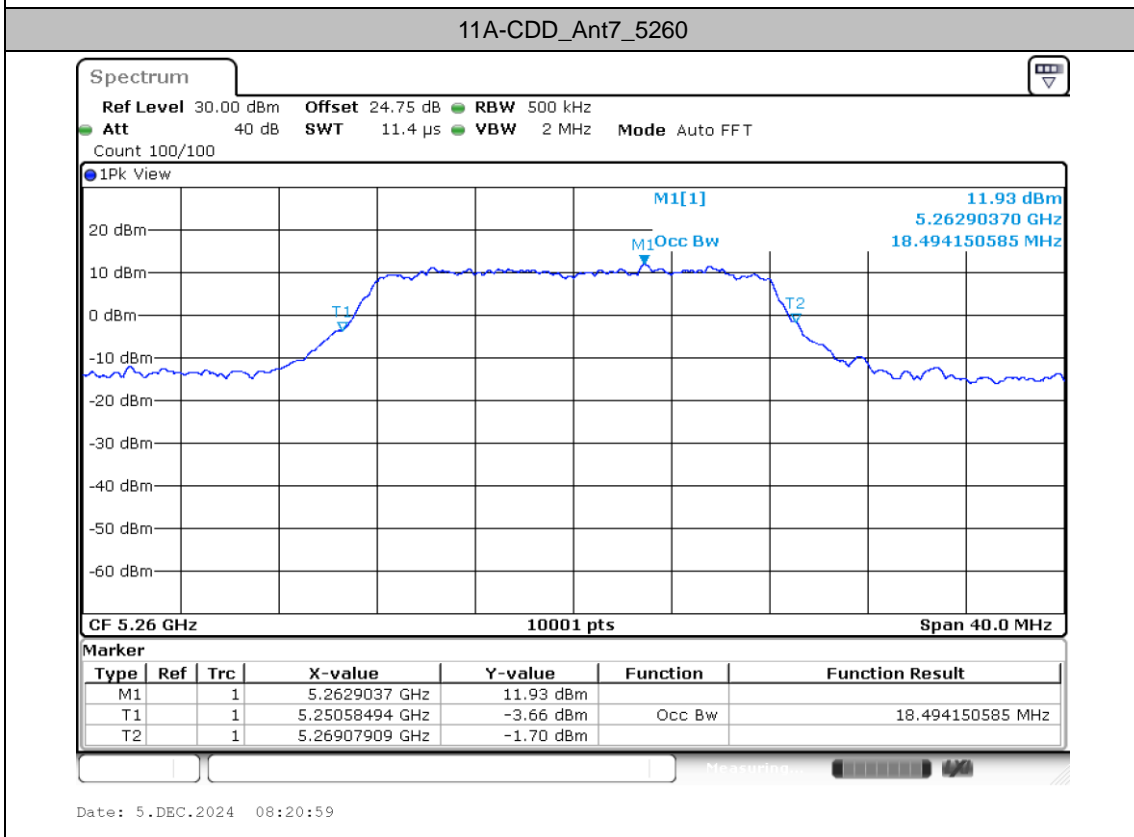

Date: 5.DEC.2024 11:19:47

Date: 5.DEC.2024 11:21:01

Date: 5.DEC.2024 11:23:57

Date: 5.DEC.2024 11:26:34

Occupied channel bandwidth Test Result

Table with 6 columns: TestMode, Antenna, Freq(MHz), OCB [MHz], FL[MHz], FH[MHz]. It contains two main sections: 11A-CDD and 11BE20MIMO, each with multiple rows of test data for different antennas and frequencies.

Test Graphs

Date: 5.DEC.2024 08:17:57

Date: 5.DEC.2024 08:20:59