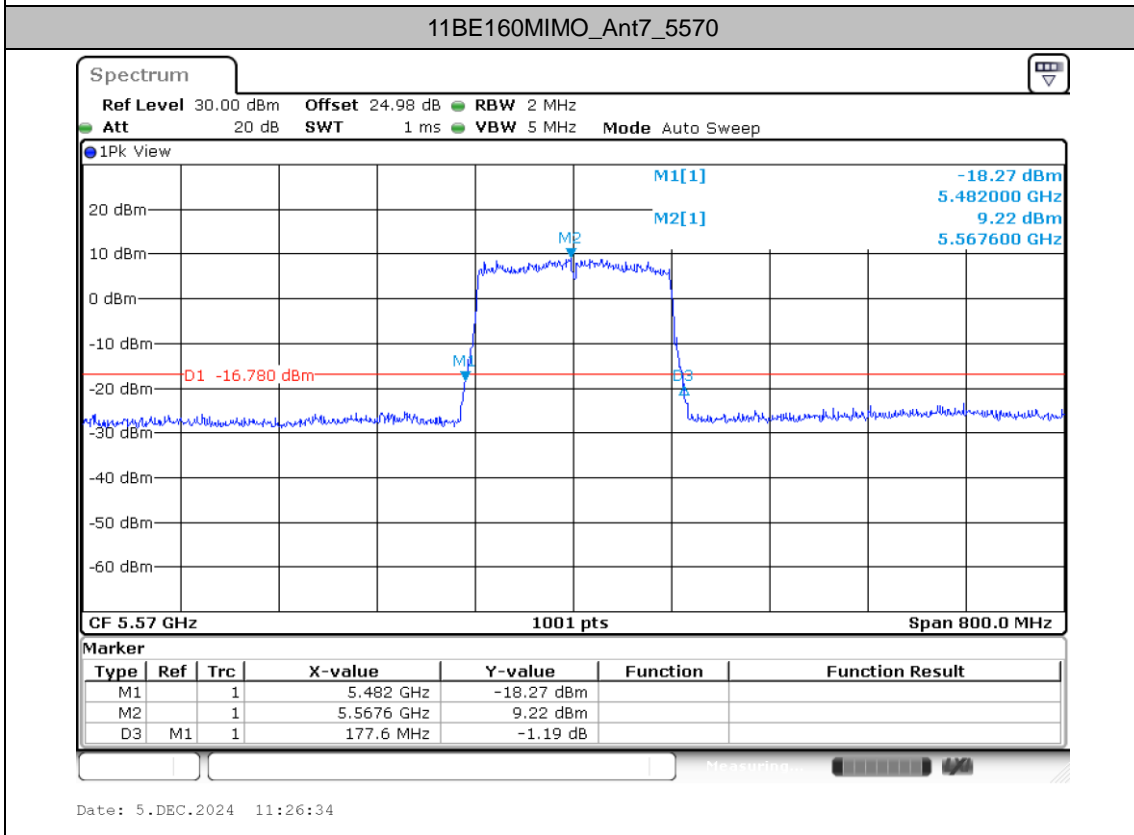

Date: 5.DEC.2024 11:19:47

Date: 5.DEC.2024 11:21:01

Date: 5.DEC.2024 11:23:57

Date: 5.DEC.2024 11:26:34

Occupied channel bandwidth Test Result

Table with 6 columns: TestMode, Antenna, Freq(MHz), OCB [MHz], FL[MHz], FH[MHz]. It contains two main sections: 11A-CDD and 11BE20MIMO, each with multiple rows of test data for different antennas and frequencies.