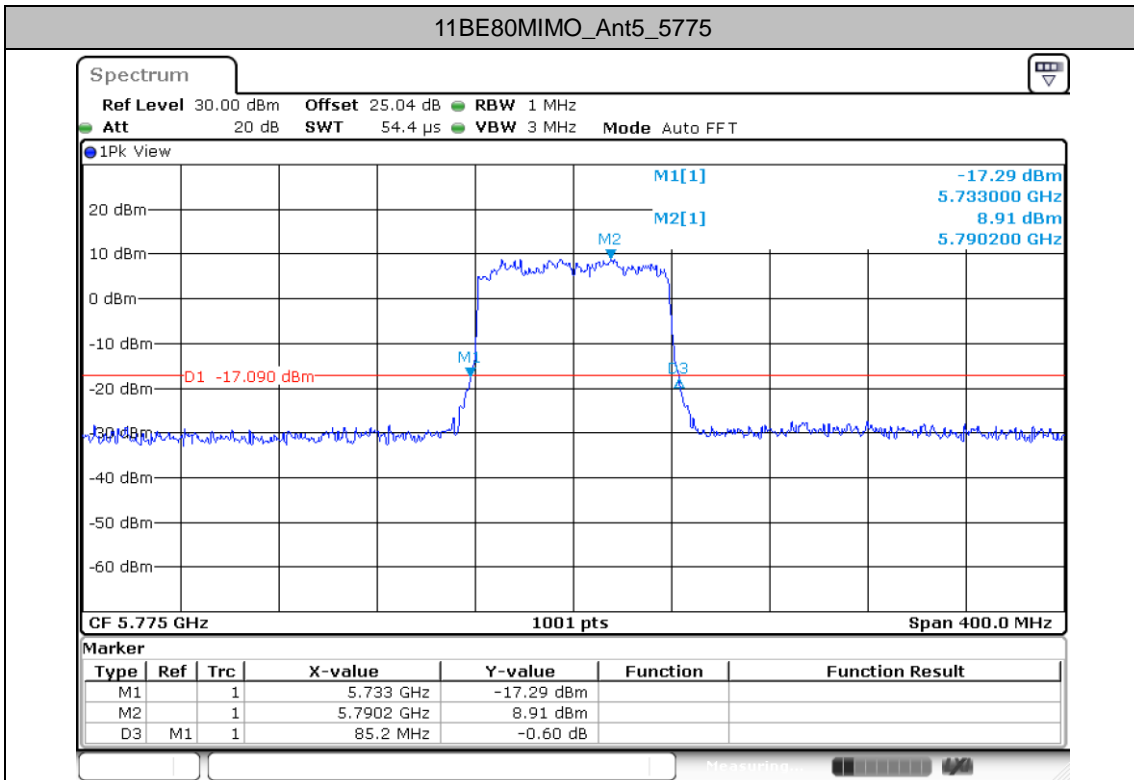

Date: 5.DEC.2024 11:19:47

Date: 5.DEC.2024 11:21:01

Date: 5.DEC.2024 11:23:57

Date: 5.DEC.2024 11:26:34

Occupied channel bandwidth Test Result

Table with 6 columns: TestMode, Antenna, Freq(MHz), OCB [MHz], FL[MHz], FH[MHz]. It contains two main sections: 11A-CDD and 11BE20MIMO, each with multiple rows of test data for different antennas and frequencies.