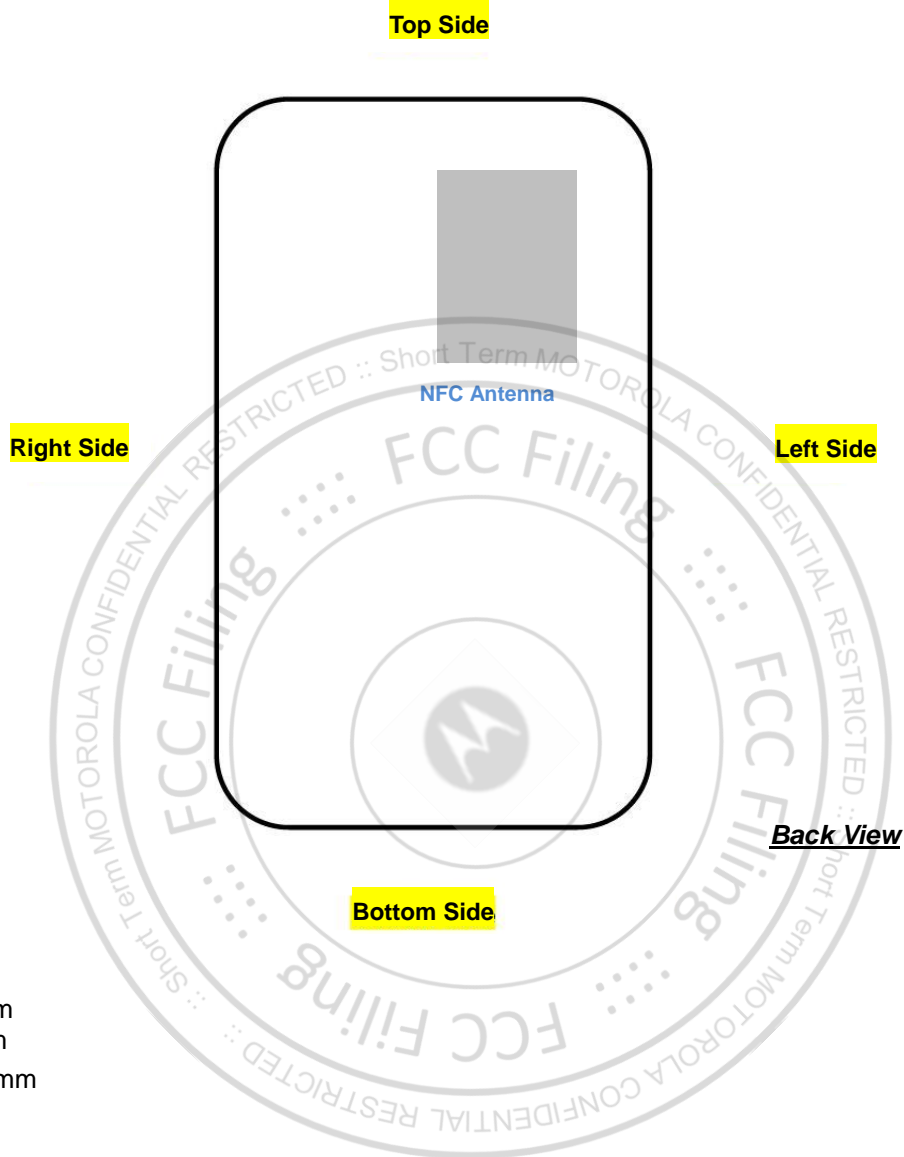

**Appendix D. SAR Test Setup Photos**

**Product Specific 10g SAR**

**Front, Test Separation 0 mm**

**Back, Test Separation 0 mm**

**Left Side, Test Separation 0 mm**

**Right Side, Test Separation 0 mm**

**Top Side, Test Separation 0 mm**

**Bottom Side, Test Separation 0 mm**

## Antenna Location

Length: 167mm  
Width: 76.3mm  
Diagonal: 177mm