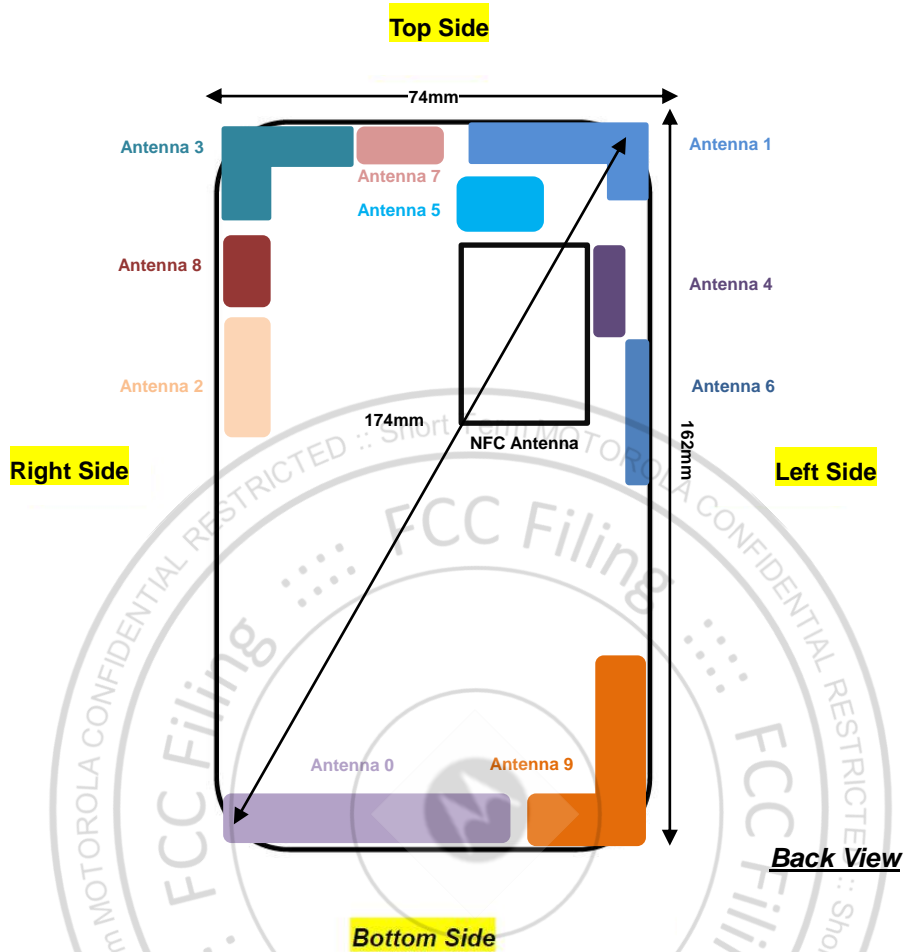

Front, Test Separation 5 mm

Back, Test Separation 5 mm

Left Side, Test Separation 5 mm

Right Side, Test Separation 5 mm

Top Side, Test Separation 5 mm

Bottom Side, Test Separation 5 mm

Body-worn Exposure Condition

Front, Test Separation 0 mm

Back, Test Separation 0 mm

Left Side, Test Separation 0 mm

Right Side, Test Separation 0 mm

Top Side, Test Separation 0 mm

Bottom Side, Test Separation 0 mm

Sensor off

Front, Test Separation 4 mm

Front, Test Separation 6 mm

Back, Test Separation 8 mm

Back, Test Separation 9 mm

Right Side, Test Separation 9 mm

Left Side, Test Separation 3 mm

Left Side, Test Separation 4 mm

Top Side, Test Separation 9 mm

Top Side, Test Separation 10 mm

Bottom Side, Test Separation 9 mm

Antenna Location

Antenna	Support Band
Antenna 0	GSM: 850/1900<TX/RX> UMTS: B2/4/5<TX/RX> LTE: B2/4/5/12/13/14/17/25/26/66/71 <TX/RX> 5G NR: n2/n5/n12/ n14/n25/n26/n66/n70/n71 <TX/RX>
Antenna 1	UMTS: B2/4/5<TX/RX> LTE: B2/4/5/7/12/13/14/17/25/26/30/38/41/66/71<TX/RX> 5G NR: n2/n5/n7/n12/ n14/n25/n26/ n30/n38/n41/n66/n70/n71 <TX/RX>
Antenna 2	Bluetooth& WLAN 2.4GHz <TX/RX>
Antenna 3	LTE: B38/41<TX/RX> 5G NR: n38/n41 <TX/RX> Bluetooth& WLAN 2.4GHz <TX/RX>
Antenna 4	LTE: B42/48<TX/RX> 5G NR: n77/n78 <TX/RX>
Antenna 5	WLAN 5GHz / 6GHz <TX/RX>
Antenna 6	LTE: B38/41<TX/RX> 5G NR: n38/n41 <TX/RX>
Antenna 7	LTE: B42/48<TX/RX> 5G NR: n77/n78 <TX/RX>
Antenna 8	LTE: B42/48<TX/RX> 5G NR: n77/n78 <TX/RX> WLAN 5GHz / 6GHz <TX/RX>
Antenna 9	LTE: B7/30/38/41/42/48<TX/RX> 5G NR: n7/n30/n38/n41/n48/n77/n78 <TX/RX>
NFC Antenna	NFC<TX/RX>