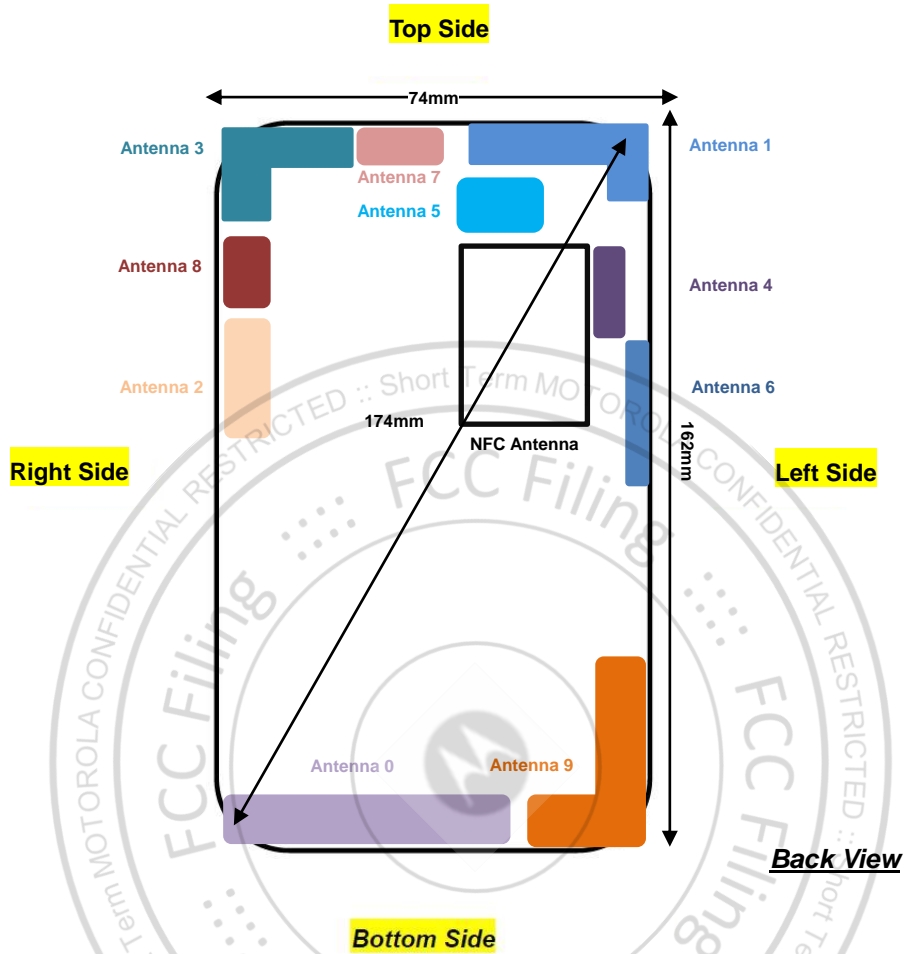

Appendix D. SAR Test Setup Photos

Head Exposure Condition

Right Cheek, Test Separation 0 mm

Right Tilted, Test Separation 0 mm

Left Cheek, Test Separation 0 mm

Left Tilted, Test Separation 0 mm

Body-worn Exposure Condition

Front, Test Separation 5 mm

Back, Test Separation 5 mm

Product Specific 10g SAR

Front, Test Separation 0 mm

Back, Test Separation 0 mm

Right Side, Test Separation 0 mm

Top Side, Test Separation 0 mm

Left Side, Test Separation 0 mm

Appendix D. PD Test Setup Photos

Right Side, Test Separation 2 mm

Top Side, Test Separation 2 mm

Front, Test Separation 2 mm

Back, Test Separation 2 mm

Left Side, Test Separation 2 mm

Antenna Location

Antenna	Support Band
Antenna 5	WLAN 6GHz <TX/RX>
Antenna 8	WLAN 6GHz <TX/RX>