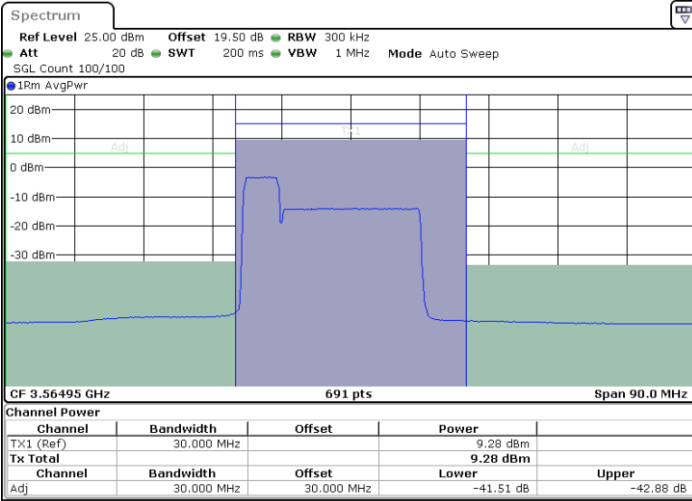

Highest Channel / 1RB99 and 1RB0

Date: 26.NOV.2024 17:34:00

Date: 26.NOV.2024 17:34:46

Highest Channel / FullRB

N/A

Date: 26.NOV.2024 17:30:07

LTE Band 48C / 5MHz+20MHz

16QAM

Lowest Channel / 1RB0 and 1RB99

Lowest Channel / 1RB24 and 1RB0

Date: 26.NOV.2024 15:16:16

Date: 26.NOV.2024 15:18:41

Lowest Channel / FullIRB

N/A

Date: 26.NOV.2024 15:13:51

LTE Band 48C / 5MHz+20MHz