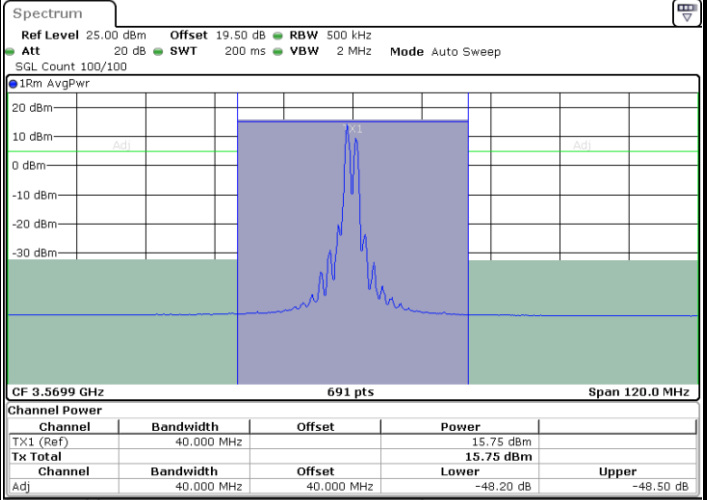

Date: 26.NOV.2024 16:16:52

Middle Channel / FullIRB

N/A

Date: 26.NOV.2024 16:12:02

LTE Band 48C / 20MHz+10MHz

16QAM

Highest Channel / 1RB0 and 1RB49

Highest Channel / 1RB99 and 1RB0

Date: 26.NOV.2024 16:28:10

Date: 26.NOV.2024 16:30:36

Highest Channel / FullRB

N/A

Date: 26.NOV.2024 16:25:45

LTE Band 48C / 20MHz+15MHz

16QAM

Lowest Channel / 1RB0 and 1RB74

Lowest Channel / 1RB99 and 1RB0

Date: 26.NOV.2024 17:04:43

Date: 26.NOV.2024 17:07:09

Lowest Channel / FullIRB

N/A

Date: 26.NOV.2024 17:02:17

LTE Band 48C / 20MHz+15MHz

16QAM