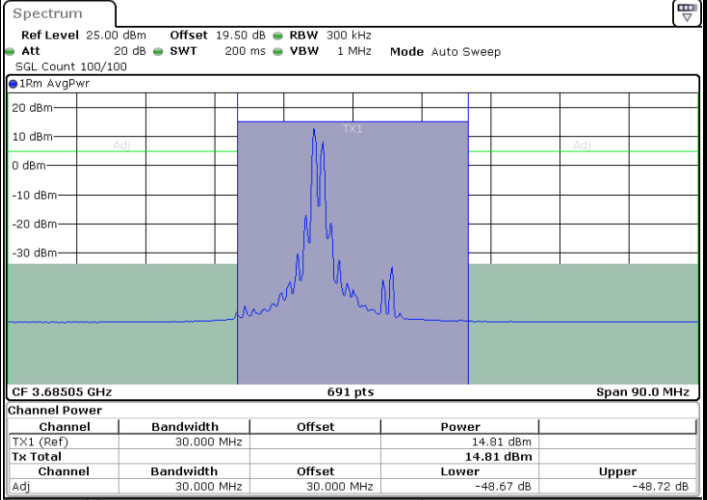

Date: 26.NOV.2024 15:49:25

LTE Band 48C / 10MHz+20MHz

QPSK

Highest Channel / 1RB0 and 1RB99

Highest Channel / 1RB49 and 1RB0

Date: 26.NOV.2024 16:07:58

Date: 26.NOV.2024 16:08:46

Highest Channel / FullRB

N/A

Date: 26.NOV.2024 16:03:56

LTE Band 48C / 15MHz+20MHz

QPSK

Lowest Channel / 1RB0 and 1RB99

Lowest Channel / 1RB74 and 1RB0

Date: 26.NOV.2024 16:43:36

Date: 26.NOV.2024 16:44:24