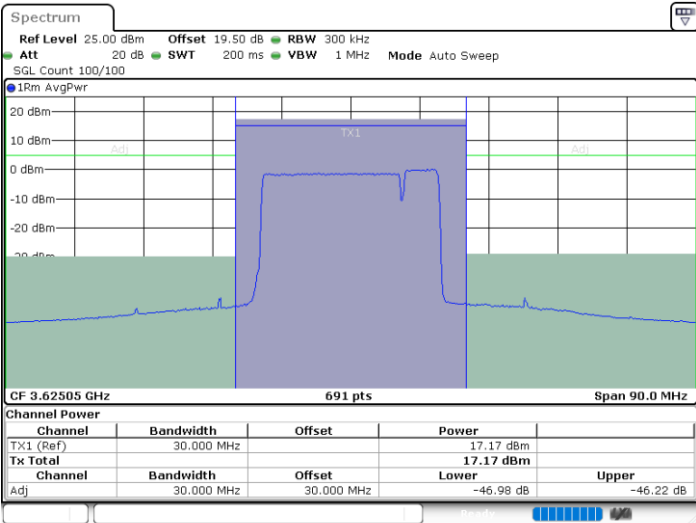

Lowest Channel / 1RB99 and 1RB0

Date: 26.NOV.2024 15:38:53

Date: 26.NOV.2024 15:39:42

Lowest Channel / FullIRB

N/A

Date: 26.NOV.2024 15:34:52

LTE Band 48C / 20MHz+5MHz

QPSK

Middle Channel / 1RB0 and 1RB24

Middle Channel / 1RB99 and 1RB0

Date: 26.NOV.2024 15:31:38

Date: 26.NOV.2024 15:32:26

Middle Channel / FullIRB

N/A

Date: 26.NOV.2024 15:27:36

LTE Band 48C / 20MHz+5MHz

QPSK

Highest Channel / 1RB0 and 1RB24

Highest Channel / 1RB99 and 1RB0

Date: 26.NOV.2024 15:46:09

Date: 26.NOV.2024 15:46:57

Highest Channel / FullRB

N/A

Date: 26.NOV.2024 15:42:07