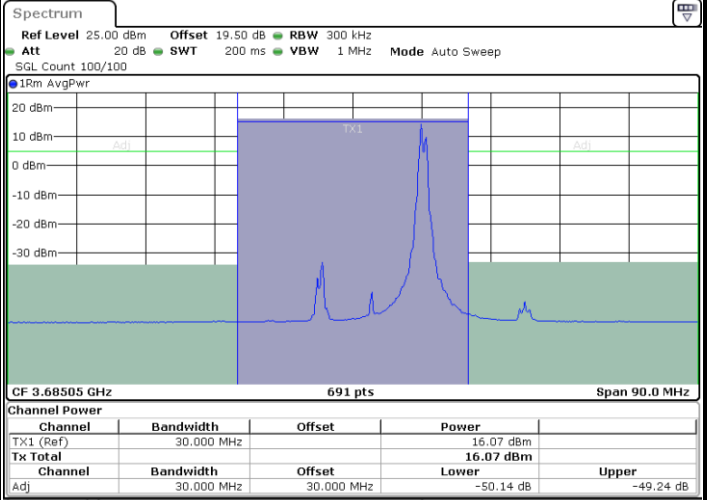

Date: 26.NOV.2024 15:46:57