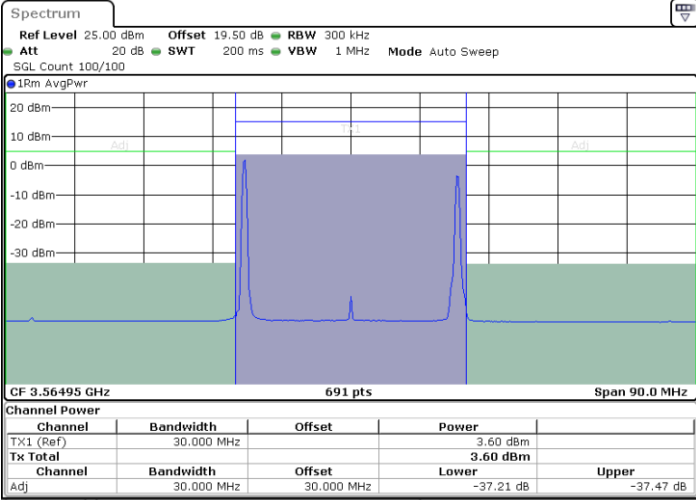

LTE Band 48C / 5MHz+20MHz

16QAM

Highest Channel / 1RB0 and 1RB99

Highest Channel / 1RB24 and 1RB0

Date: 26.NOV.2024 15:23:32

Date: 26.NOV.2024 15:25:56

Highest Channel / FullRB

N/A

Date: 26.NOV.2024 15:21:07

LTE Band 48C / 10MHz+20MHz

16QAM

Lowest Channel / 1RB0 and 1RB99

Lowest Channel / 1RB49 and 1RB0

Date: 26.NOV.2024 15:59:54

Date: 26.NOV.2024 16:02:19

Lowest Channel / FullIRB