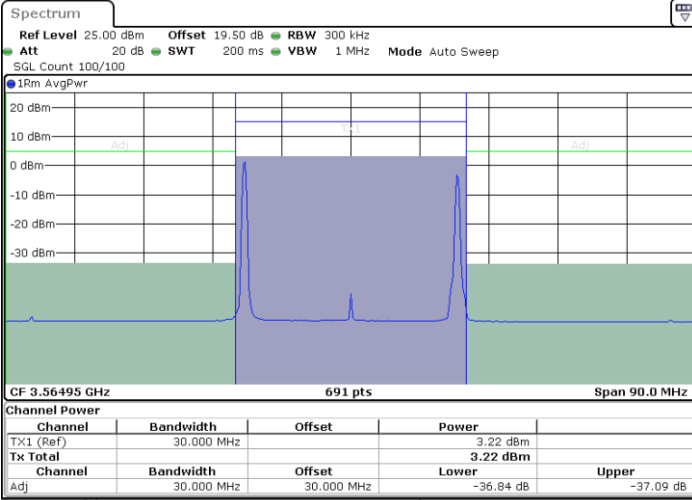

LTE Band 48C / 10MHz+20MHz

QPSK

Lowest Channel / 1RB0 and 1RB99

Lowest Channel / 1RB49 and 1RB0

Date: 26.NOV.2024 16:00:42