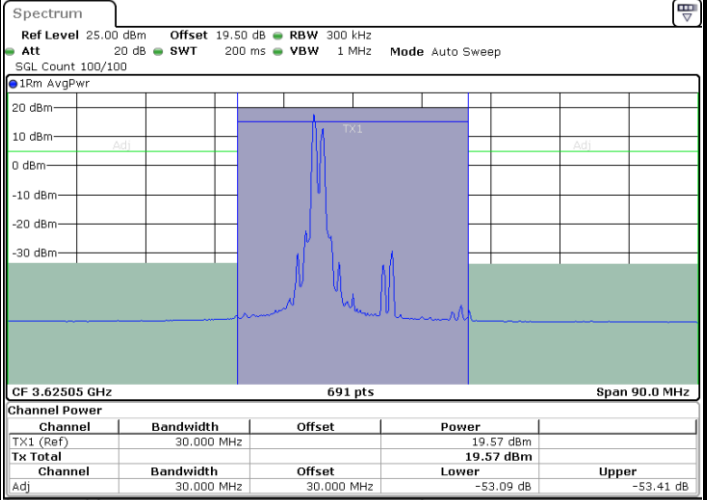

LTE Band 48C / 10MHz+20MHz

QPSK

Middle Channel / 1RB0 and 1RB99

Middle Channel / 1RB49 and 1RB0

Date: 26.NOV.2024 15:53:26

Date: 26.NOV.2024 15:54:14