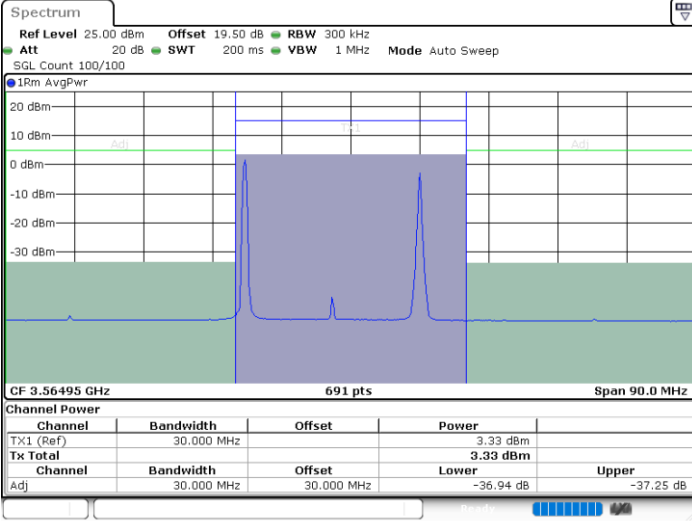

Middle Channel / 20MHz+20MHz

N/A

Date: 14 NOV 2024 12:15:58

ACLR

LTE Band 48C / 5MHz+20MHz

QPSK

Lowest Channel / 1RB0 and 1RB99

Lowest Channel / 1RB24 and 1RB0