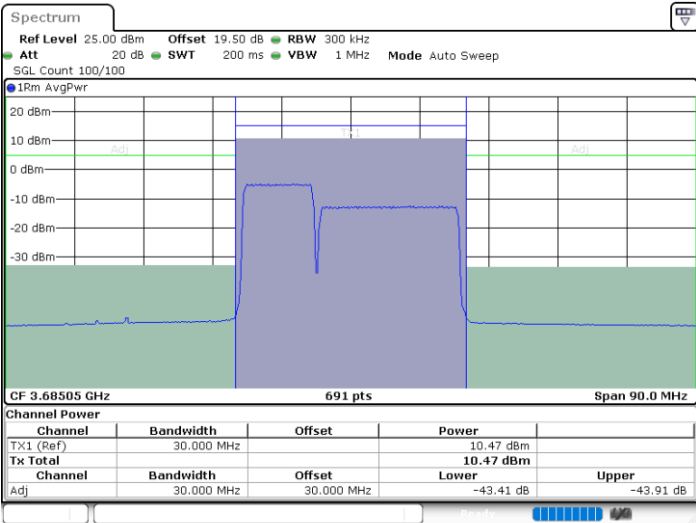

Middle Channel / FullIRB

N/A

Date: 26.NOV.2024 15:50:13

LTE Band 48C / 10MHz+20MHz

16QAM

Highest Channel / 1RB0 and 1RB99

Highest Channel / 1RB49 and 1RB0

Date: 26.NOV.2024 16:07:10

Date: 26.NOV.2024 16:09:34

Highest Channel / FullRB

N/A

Date: 26.NOV.2024 16:04:45

LTE Band 48C / 15MHz+20MHz

16QAM

Lowest Channel / 1RB0 and 1RB99

Lowest Channel / 1RB74 and 1RB0