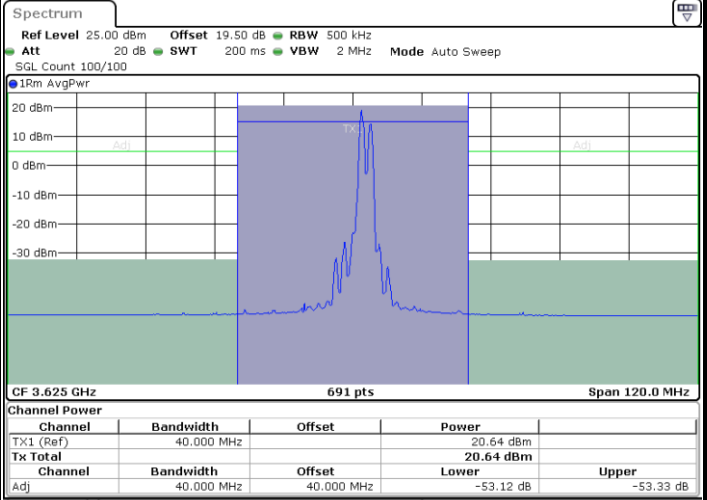

Date: 26.NOV.2024 16:28:10

Date: 26.NOV.2024 16:30:36

Highest Channel / FullRB

N/A

Date: 26.NOV.2024 16:25:45

LTE Band 48C / 20MHz+15MHz

16QAM

Lowest Channel / 1RB0 and 1RB74

Lowest Channel / 1RB99 and 1RB0

Date: 26.NOV.2024 17:04:43

Date: 26.NOV.2024 17:07:09

Lowest Channel / FullIRB

N/A

Date: 26.NOV.2024 17:02:17

LTE Band 48C / 20MHz+15MHz

16QAM

Middle Channel / 1RB0 and 1RB74

Middle Channel / 1RB99 and 1RB0

Date: 26.NOV.2024 16:57:25

Date: 26.NOV.2024 16:59:51

Middle Channel / FullIRB

N/A

Date: 26.NOV.2024 16:54:58

LTE Band 48C / 20MHz+15MHz