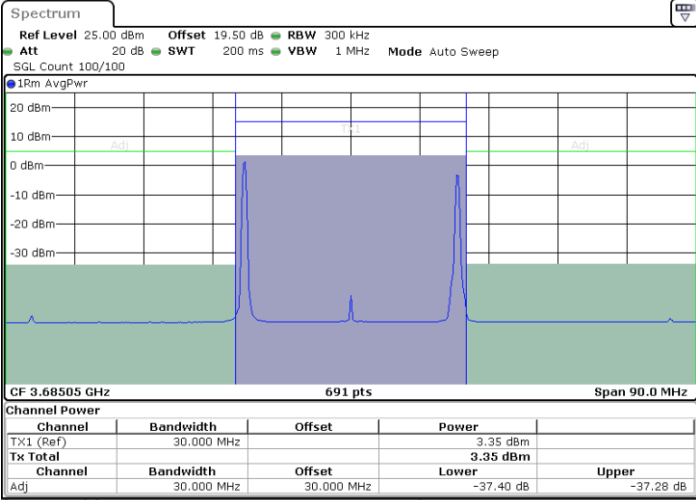

Date: 26.NOV.2024 15:49:25

LTE Band 48C / 10MHz+20MHz

QPSK

Highest Channel / 1RB0 and 1RB99

Highest Channel / 1RB49 and 1RB0

Date: 26.NOV.2024 16:07:58

Date: 26.NOV.2024 16:08:46

Highest Channel / FullRB