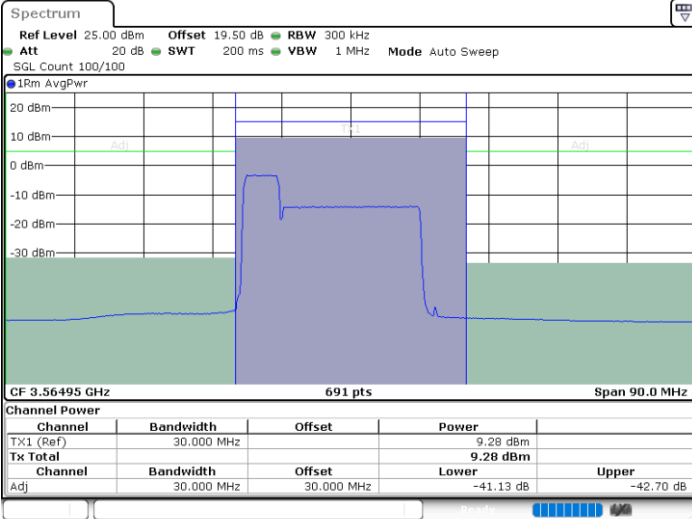

Lowest Channel / FullIRB

N/A

Date: 26.NOV.2024 15:13:03