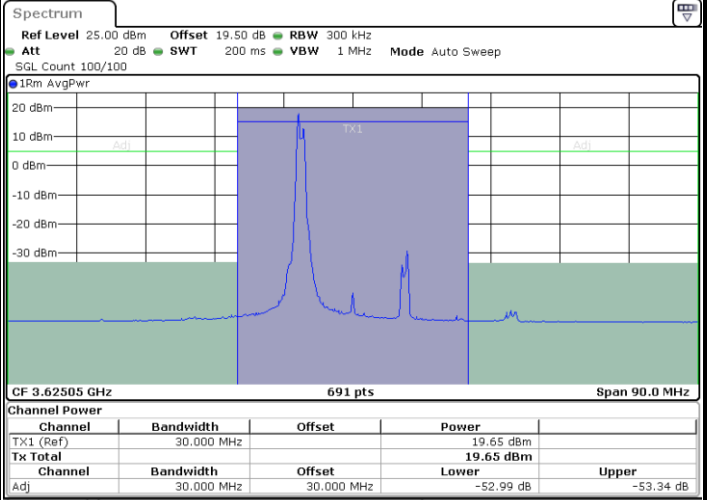

Date: 26.NOV.2024 15:11:13