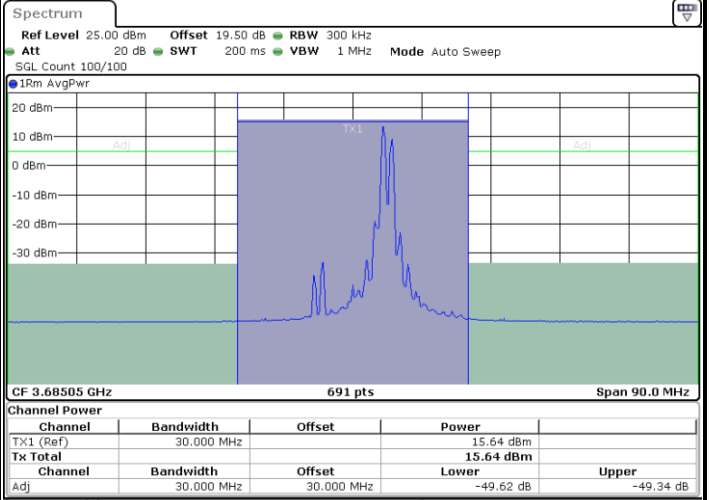

Date: 26.NOV.2024 16:16:52

Middle Channel / FullIRB

N/A

Date: 26.NOV.2024 16:12:02

LTE Band 48C / 20MHz+10MHz

16QAM

Highest Channel / 1RB0 and 1RB49

Highest Channel / 1RB99 and 1RB0

Date: 26.NOV.2024 16:28:10

Date: 26.NOV.2024 16:30:36

Highest Channel / FullRB

N/A

Date: 26.NOV.2024 16:25:45

LTE Band 48C / 20MHz+15MHz

16QAM

Lowest Channel / 1RB0 and 1RB74