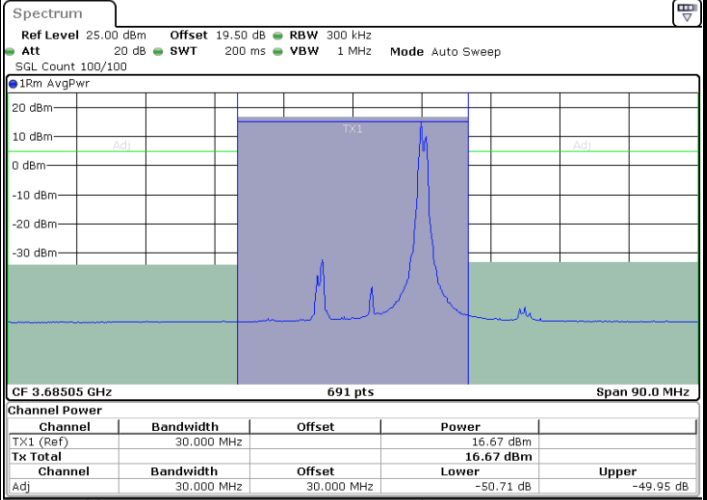

Date: 26.NOV.2024 15:28:25

LTE Band 48C / 20MHz+5MHz

16QAM

Highest Channel / 1RB0 and 1RB24

Highest Channel / 1RB99 and 1RB0

Date: 26.NOV.2024 15:45:21

Date: 26.NOV.2024 15:47:45

Highest Channel / FullRB