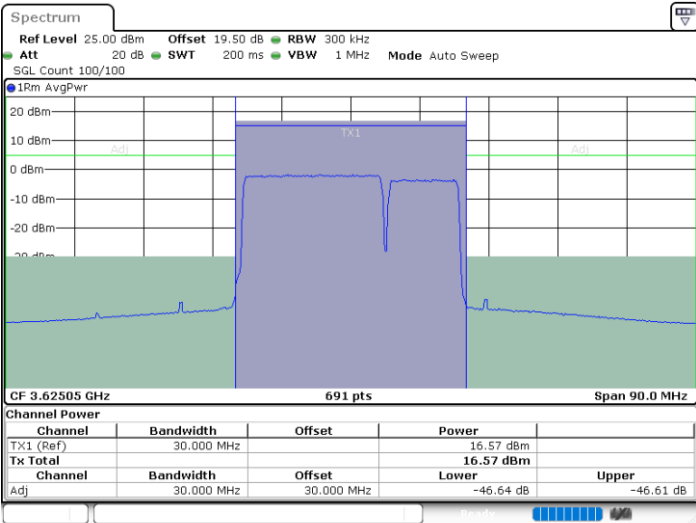

N/A

Date: 26.NOV.2024 15:42:56

LTE Band 48C / 20MHz+10MHz

16QAM

Lowest Channel / 1RB0 and 1RB49

Lowest Channel / 1RB99 and 1RB0

Date: 26.NOV.2024 16:21:43

Date: 26.NOV.2024 16:24:08

Lowest Channel / FullIRB

N/A

Date: 26.NOV.2024 16:19:18

LTE Band 48C / 20MHz+10MHz

16QAM

Middle Channel / 1RB0 and 1RB49

Middle Channel / 1RB99 and 1RB0

Date: 26.NOV.2024 16:14:27

Date: 26.NOV.2024 16:16:52

Middle Channel / FullIRB

N/A

Date: 26.NOV.2024 16:12:02

LTE Band 48C / 20MHz+10MHz

16QAM

Highest Channel / 1RB0 and 1RB49

Highest Channel / 1RB99 and 1RB0

Date: 26.NOV.2024 16:28:10

Date: 26.NOV.2024 16:30:36

Highest Channel / FullRB

N/A

Date: 26.NOV.2024 16:25:45

LTE Band 48C / 20MHz+15MHz

16QAM

Lowest Channel / 1RB0 and 1RB74