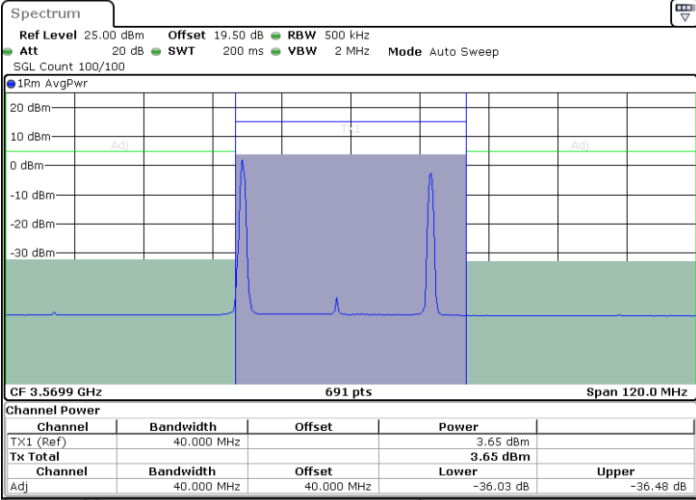

N/A

Date: 26.NOV.2024 16:11:14

LTE Band 48C / 20MHz+10MHz

QPSK

Highest Channel / 1RB0 and 1RB49

Highest Channel / 1RB99 and 1RB0

Highest Channel / FullIRB

N/A

LTE Band 48C / 20MHz+15MHz

QPSK

Lowest Channel / 1RB0 and 1RB74

Lowest Channel / 1RB99 and 1RB0

Date: 26.NOV.2024 17:05:32

Date: 26.NOV.2024 17:06:21

Lowest Channel / FullIRB

N/A