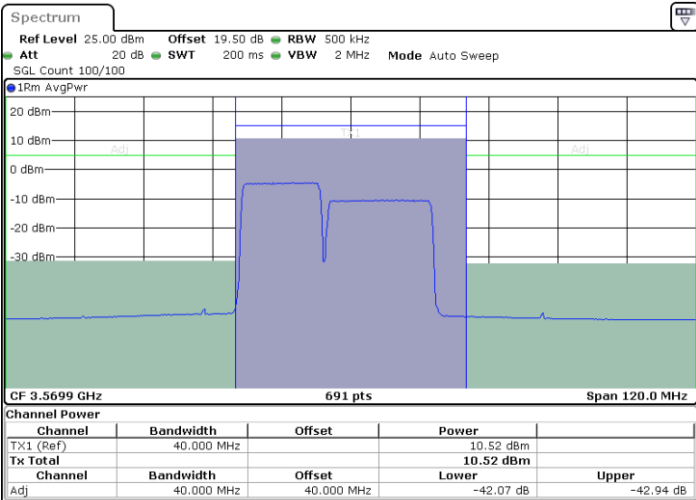

Middle Channel / FullIRB

N/A

Date: 26.NOV.2024 15:50:13

LTE Band 48C / 10MHz+20MHz

16QAM

Highest Channel / 1RB0 and 1RB99

Highest Channel / 1RB49 and 1RB0

Date: 26.NOV.2024 16:07:10

Date: 26.NOV.2024 16:09:34

Highest Channel / FullRB

N/A

Date: 26.NOV.2024 16:04:45

LTE Band 48C / 15MHz+20MHz

16QAM

Lowest Channel / 1RB0 and 1RB99

Lowest Channel / 1RB74 and 1RB0

Date: 26.NOV.2024 16:42:47

Date: 26.NOV.2024 16:45:13

Lowest Channel / FullIRB

N/A

Date: 26.NOV.2024 16:40:21

LTE Band 48C / 15MHz+20MHz

16QAM

Middle Channel / 1RB0 and 1RB99