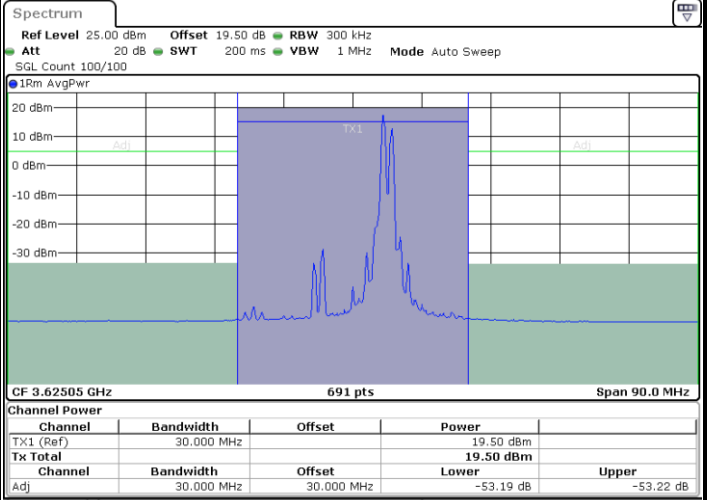

Date: 26.NOV.2024 16:18:29

LTE Band 48C / 20MHz+10MHz

QPSK

Middle Channel / 1RB0 and 1RB49

Middle Channel / 1RB99 and 1RB0

Date: 26.NOV.2024 16:15:15

Date: 26.NOV.2024 16:16:03

Middle Channel / FullIRB

N/A

Date: 26.NOV.2024 16:11:14

LTE Band 48C / 20MHz+10MHz

QPSK

Highest Channel / 1RB0 and 1RB49

Highest Channel / 1RB99 and 1RB0

Highest Channel / FullIRB

N/A