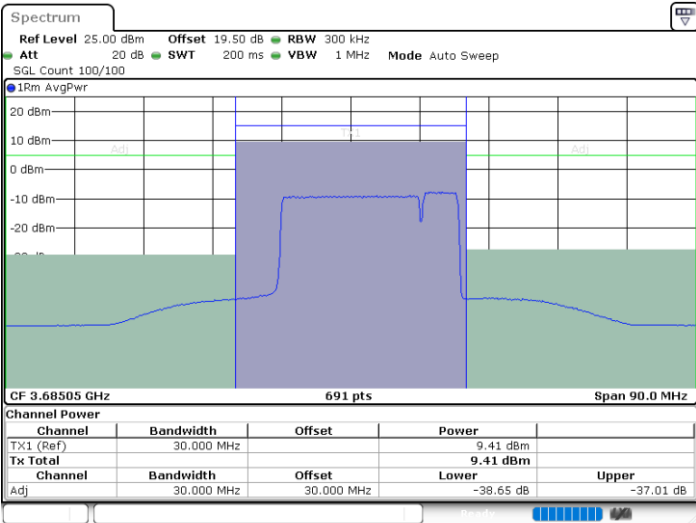

QPSK

Highest Channel / 1RB0 and 1RB24

Highest Channel / 1RB99 and 1RB0

Date: 26.NOV.2024 15:46:09

Date: 26.NOV.2024 15:46:57

Highest Channel / FullRB

N/A

Date: 26.NOV.2024 15:42:07

LTE Band 48C / 20MHz+10MHz

QPSK

Lowest Channel / 1RB0 and 1RB49

Lowest Channel / 1RB99 and 1RB0

Date: 26.NOV.2024 16:22:31

Date: 26.NOV.2024 16:23:19

Lowest Channel / FullIRB

N/A