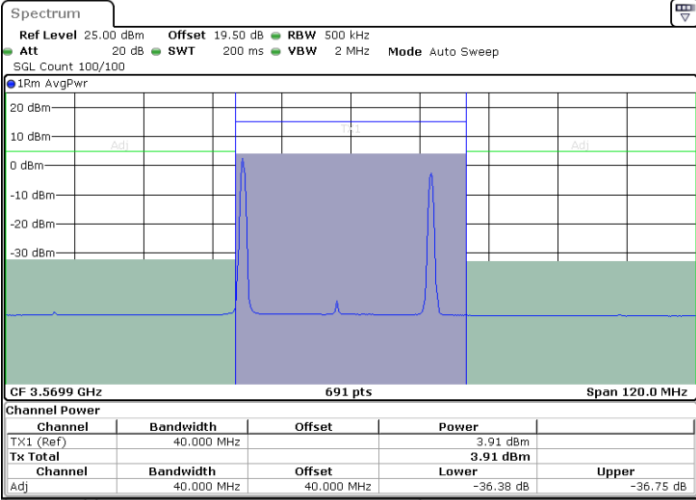

Middle Channel / FullIRB

N/A

Date: 26.NOV.2024 15:50:13

LTE Band 48C / 10MHz+20MHz

16QAM

Highest Channel / 1RB0 and 1RB99

Highest Channel / 1RB49 and 1RB0

Date: 26.NOV.2024 16:07:10

Date: 26.NOV.2024 16:09:34

Highest Channel / FullRB

N/A

Date: 26.NOV.2024 16:04:45

LTE Band 48C / 15MHz+20MHz

16QAM

Lowest Channel / 1RB0 and 1RB99

Lowest Channel / 1RB74 and 1RB0

Date: 26.NOV.2024 16:42:47

Date: 26.NOV.2024 16:45:13

Lowest Channel / FullIRB

N/A

Date: 26.NOV.2024 16:40:21

LTE Band 48C / 15MHz+20MHz

16QAM

Middle Channel / 1RB0 and 1RB99