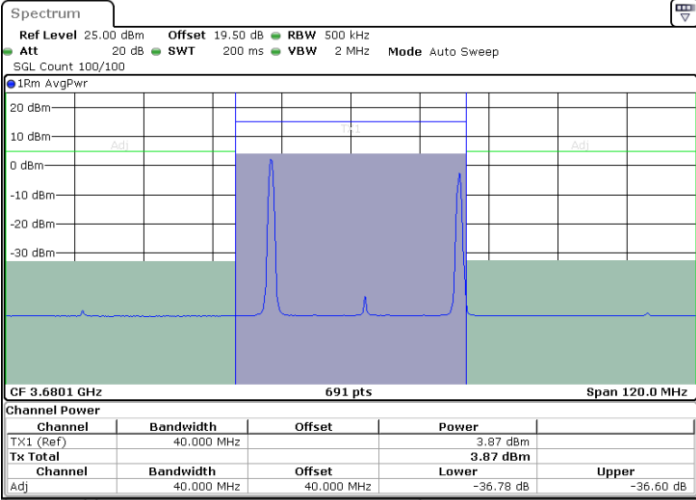

Middle Channel / 1RB74 and 1RB0

Date: 26.NOV.2024 16:35:30

Date: 26.NOV.2024 16:37:55

Middle Channel / FullIRB

N/A

Date: 26.NOV.2024 16:33:04

LTE Band 48C / 15MHz+20MHz

16QAM

Highest Channel / 1RB0 and 1RB99

Highest Channel / 1RB74 and 1RB0

Date: 26.NOV.2024 16:50:04

Date: 26.NOV.2024 16:52:29

Highest Channel / FullRB

N/A

Date: 26.NOV.2024 16:47:39

LTE Band 48C / 20MHz+5MHz