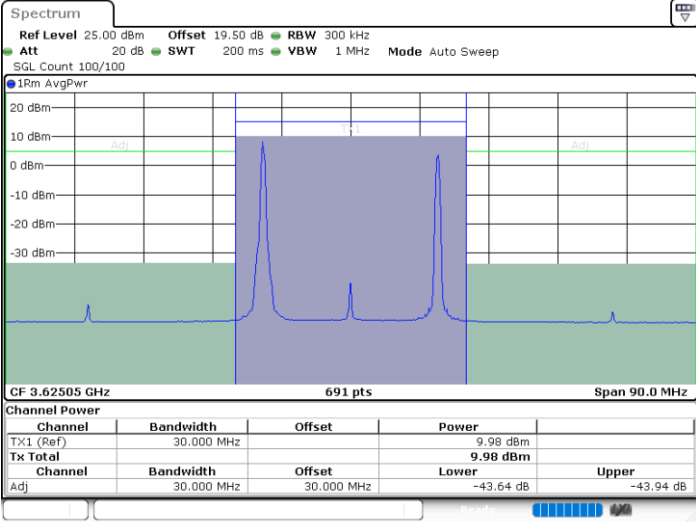

LTE Band 48C / 20MHz+5MHz

QPSK

Middle Channel / 1RB0 and 1RB24

Middle Channel / 1RB99 and 1RB0

Date: 26.NOV.2024 15:31:38