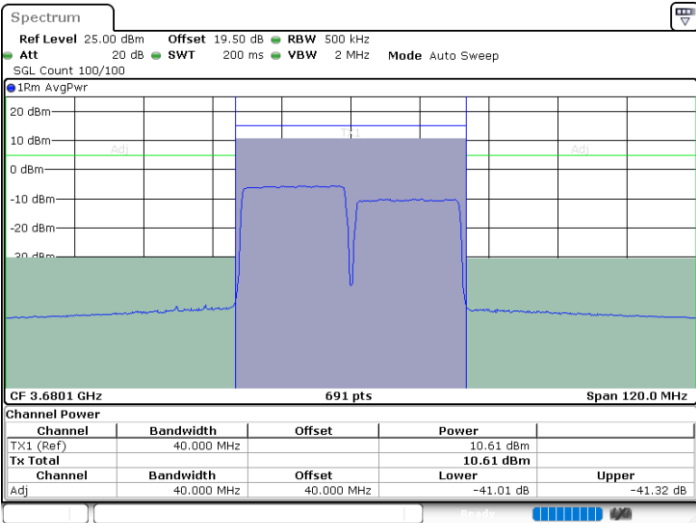

Date: 26.NOV.2024 17:19:56

Date: 26.NOV.2024 17:20:42

Middle Channel / FullIRB

N/A

Date: 26.NOV.2024 17:16:02

LTE Band 48C / 20MHz+20MHz

QPSK

Highest Channel / 1RB0 and 1RB99

Highest Channel / 1RB99 and 1RB0

Date: 26.NOV.2024 17:34:00

Date: 26.NOV.2024 17:34:46

Highest Channel / FullRB

N/A

Date: 26.NOV.2024 17:30:07

LTE Band 48C / 5MHz+20MHz

16QAM

Lowest Channel / 1RB0 and 1RB99

Lowest Channel / 1RB24 and 1RB0

Date: 26.NOV.2024 15:16:16

Date: 26.NOV.2024 15:18:41

Lowest Channel / FullIRB

N/A

Date: 26.NOV.2024 15:13:51

LTE Band 48C / 5MHz+20MHz