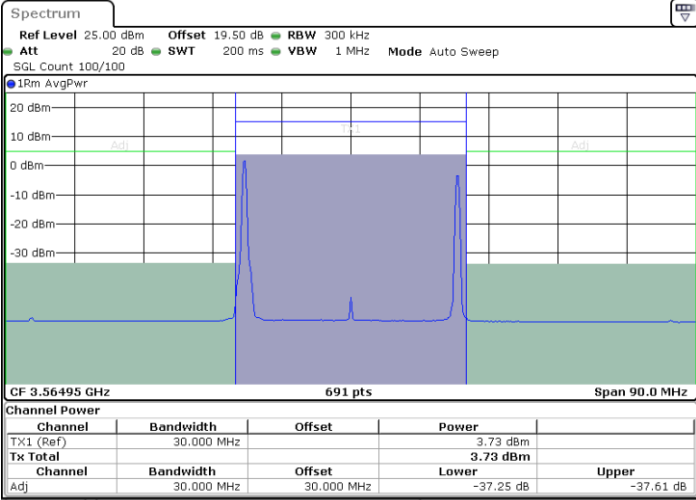

Date: 26.NOV.2024 15:28:25

LTE Band 48C / 20MHz+5MHz

16QAM

Highest Channel / 1RB0 and 1RB24

Highest Channel / 1RB99 and 1RB0

Date: 26.NOV.2024 15:45:21

Date: 26.NOV.2024 15:47:45

Highest Channel / FullRB

N/A

Date: 26.NOV.2024 15:42:56

LTE Band 48C / 20MHz+10MHz

16QAM

Lowest Channel / 1RB0 and 1RB49

Lowest Channel / 1RB99 and 1RB0

Date: 26.NOV.2024 16:21:43

Date: 26.NOV.2024 16:24:08

Lowest Channel / FullIRB

N/A

Date: 26.NOV.2024 16:19:18

LTE Band 48C / 20MHz+10MHz

16QAM

Middle Channel / 1RB0 and 1RB49

Middle Channel / 1RB99 and 1RB0

Date: 26.NOV.2024 16:14:27