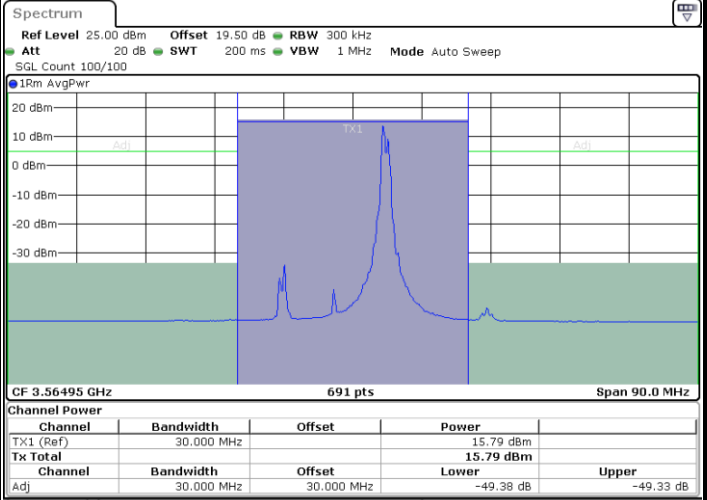

Date: 26.NOV.2024 16:37:07

Middle Channel / FullIRB

N/A

Date: 26.NOV.2024 16:32:16

LTE Band 48C / 15MHz+20MHz

QPSK

Highest Channel / 1RB0 and 1RB99

Highest Channel / 1RB74 and 1RB0

Date: 26.NOV.2024 16:50:52

Date: 26.NOV.2024 16:51:41

Highest Channel / FullRB

N/A

Date: 26.NOV.2024 16:46:51

LTE Band 48C / 20MHz+5MHz

QPSK

Lowest Channel / 1RB0 and 1RB24

Lowest Channel / 1RB99 and 1RB0

Date: 26.NOV.2024 15:38:53

Date: 26.NOV.2024 15:39:42

Lowest Channel / FullIRB

N/A

Date: 26.NOV.2024 15:34:52

LTE Band 48C / 20MHz+5MHz

QPSK