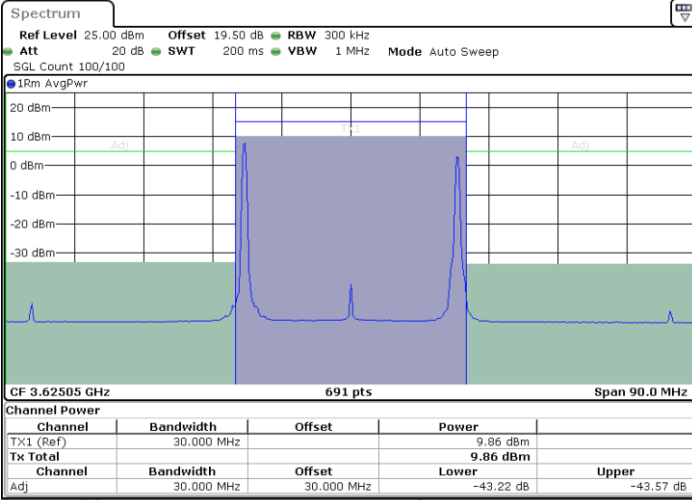

LTE Band 48C / 10MHz+20MHz

QPSK

Middle Channel / 1RB0 and 1RB99

Middle Channel / 1RB49 and 1RB0

Date: 26.NOV.2024 15:53:26

Date: 26.NOV.2024 15:54:14