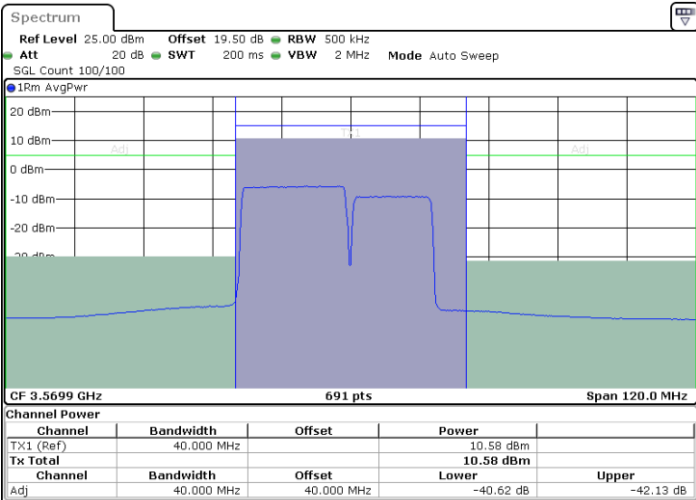

N/A

Date: 26.NOV.2024 16:11:14

LTE Band 48C / 20MHz+10MHz

QPSK

Highest Channel / 1RB0 and 1RB49

Highest Channel / 1RB99 and 1RB0

Highest Channel / FullIRB

N/A

LTE Band 48C / 20MHz+15MHz

QPSK

Lowest Channel / 1RB0 and 1RB74

Lowest Channel / 1RB99 and 1RB0

Date: 26.NOV.2024 17:05:32

Date: 26.NOV.2024 17:06:21

Lowest Channel / FullIRB

N/A

Date: 26.NOV.2024 17:01:29

LTE Band 48C / 20MHz+15MHz

QPSK

Middle Channel / 1RB0 and 1RB74

Middle Channel / 1RB99 and 1RB0

Date: 26.NOV.2024 16:58:13

Date: 26.NOV.2024 16:59:02

Middle Channel / FullIRB