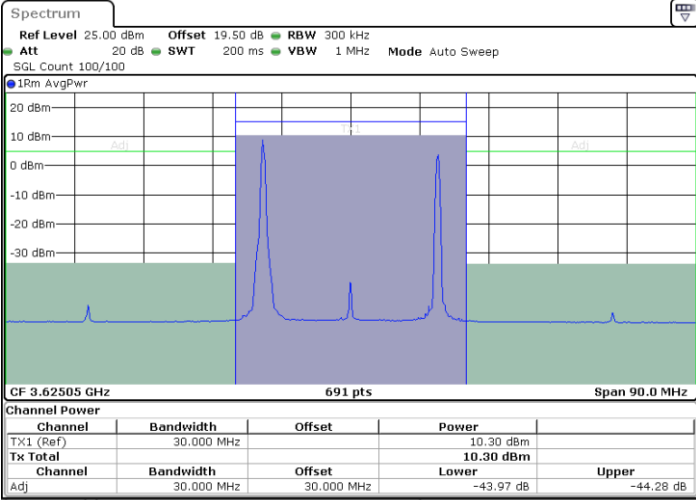

LTE Band 48C / 20MHz+5MHz

16QAM

Middle Channel / 1RB0 and 1RB24

Middle Channel / 1RB99 and 1RB0

Date: 26.NOV.2024 15:30:50