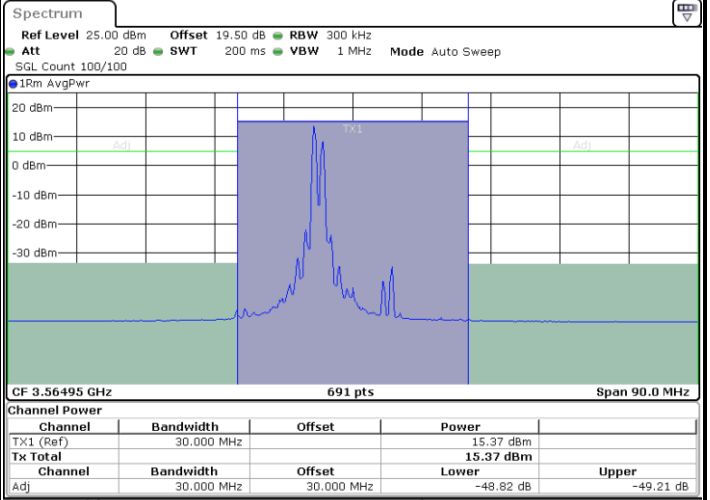

Date: 26.NOV.2024 15:21:07

LTE Band 48C / 10MHz+20MHz

16QAM

Lowest Channel / 1RB0 and 1RB99

Lowest Channel / 1RB49 and 1RB0

Date: 26.NOV.2024 15:59:54

Date: 26.NOV.2024 16:02:19

Lowest Channel / FullIRB