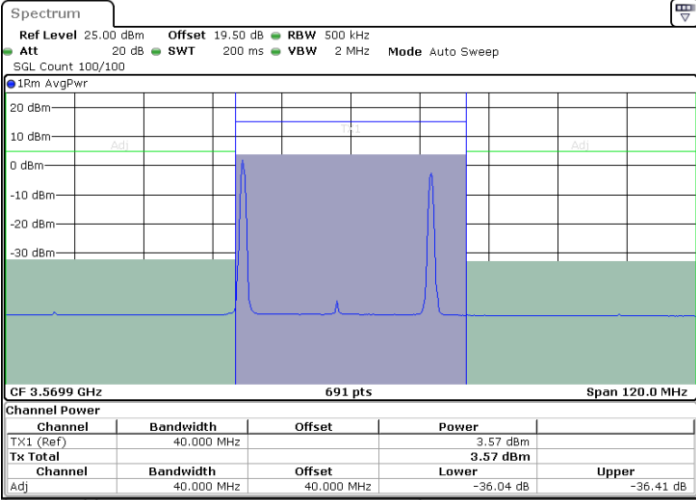

Date: 26.NOV.2024 15:49:25

LTE Band 48C / 10MHz+20MHz

QPSK

Highest Channel / 1RB0 and 1RB99

Highest Channel / 1RB49 and 1RB0

Date: 26.NOV.2024 16:07:58

Date: 26.NOV.2024 16:08:46

Highest Channel / FullRB

N/A

Date: 26.NOV.2024 16:03:56

LTE Band 48C / 15MHz+20MHz

QPSK

Lowest Channel / 1RB0 and 1RB99

Lowest Channel / 1RB74 and 1RB0

Date: 26.NOV.2024 16:43:36

Date: 26.NOV.2024 16:44:24

Lowest Channel / FullIRB

N/A

Date: 26.NOV.2024 16:39:33

LTE Band 48C / 15MHz+20MHz

QPSK

Middle Channel / 1RB0 and 1RB99

Middle Channel / 1RB74 and 1RB0

Date: 26.NOV.2024 16:36:18