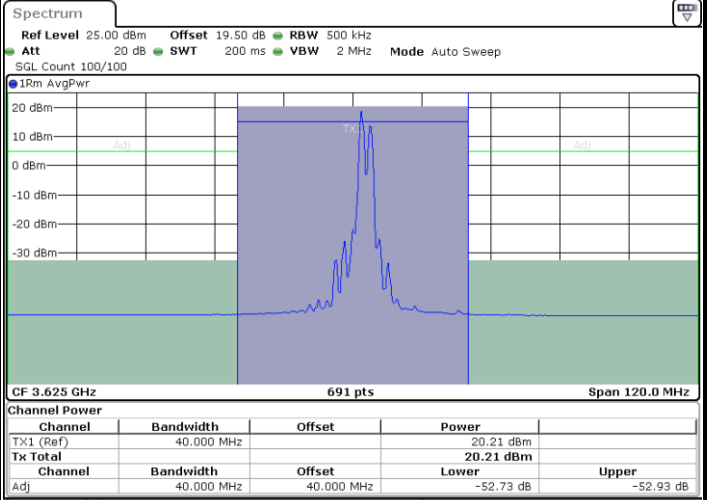

LTE Band 48C / 20MHz+15MHz

QPSK

Lowest Channel / 1RB0 and 1RB74

Lowest Channel / 1RB99 and 1RB0

Date: 26.NOV.2024 17:05:32

Date: 26.NOV.2024 17:06:21

Lowest Channel / FullIRB

N/A

Date: 26.NOV.2024 17:01:29

LTE Band 48C / 20MHz+15MHz

QPSK

Middle Channel / 1RB0 and 1RB74

Middle Channel / 1RB99 and 1RB0

Date: 26.NOV.2024 16:58:13

Date: 26.NOV.2024 16:59:02

Middle Channel / FullIRB

N/A

Date: 26.NOV.2024 16:54:10

LTE Band 48C / 20MHz+15MHz

QPSK

Highest Channel / 1RB0 and 1RB74

Highest Channel / 1RB99 and 1RB0

Date: 26.NOV.2024 17:12:49

Date: 26.NOV.2024 17:13:37