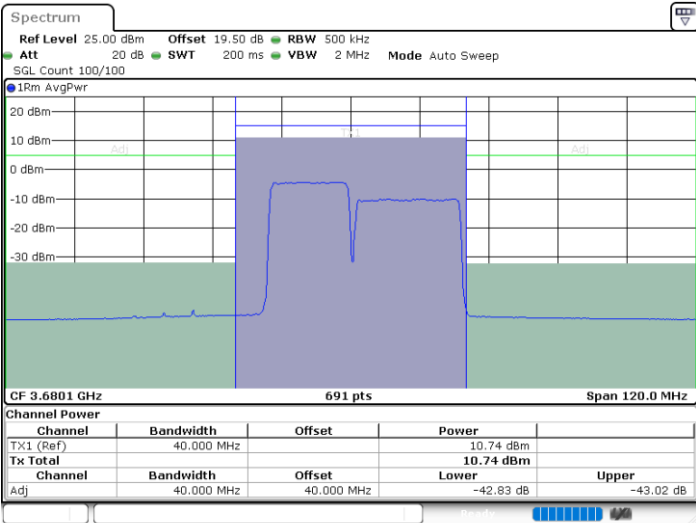

Middle Channel / 1RB74 and 1RB0

Date: 26.NOV.2024 16:35:30

Date: 26.NOV.2024 16:37:55

Middle Channel / FullIRB

N/A

Date: 26.NOV.2024 16:33:04

LTE Band 48C / 15MHz+20MHz

16QAM

Highest Channel / 1RB0 and 1RB99

Highest Channel / 1RB74 and 1RB0

Date: 26.NOV.2024 16:50:04

Date: 26.NOV.2024 16:52:29

Highest Channel / FullRB

N/A

Date: 26.NOV.2024 16:47:39

LTE Band 48C / 20MHz+5MHz