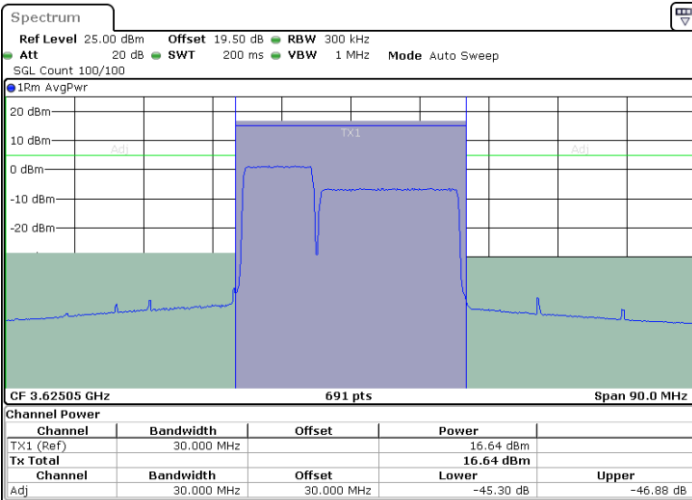

LTE Band 48C / 10MHz+20MHz

QPSK

Middle Channel / 1RB0 and 1RB99

Middle Channel / 1RB49 and 1RB0

Date: 26.NOV.2024 15:53:26

Date: 26.NOV.2024 15:54:14

Middle Channel / FullIRB

N/A

Date: 26.NOV.2024 15:49:25

LTE Band 48C / 10MHz+20MHz

QPSK

Highest Channel / 1RB0 and 1RB99

Highest Channel / 1RB49 and 1RB0

Date: 26.NOV.2024 16:07:58

Date: 26.NOV.2024 16:08:46

Highest Channel / FullRB