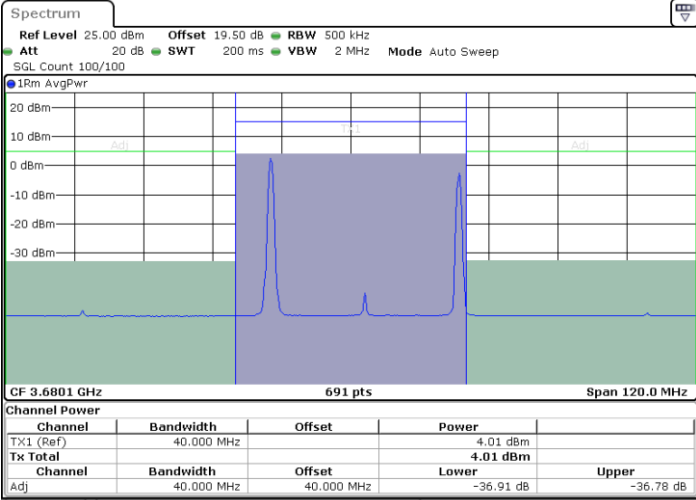

Lowest Channel / 1RB99 and 1RB0

Date: 26.NOV.2024 17:04:43

Date: 26.NOV.2024 17:07:09

Lowest Channel / FullIRB

N/A

Date: 26.NOV.2024 17:02:17

LTE Band 48C / 20MHz+15MHz

16QAM

Middle Channel / 1RB0 and 1RB74

Middle Channel / 1RB99 and 1RB0

Date: 26.NOV.2024 16:57:25

Date: 26.NOV.2024 16:59:51

Middle Channel / FullIRB

N/A

Date: 26.NOV.2024 16:54:58

LTE Band 48C / 20MHz+15MHz

16QAM

Highest Channel / 1RB0 and 1RB74

Highest Channel / 1RB99 and 1RB0

Date: 26.NOV.2024 17:12:00

Date: 26.NOV.2024 17:14:25

Highest Channel / FullRB

N/A

Date: 26.NOV.2024 17:09:35