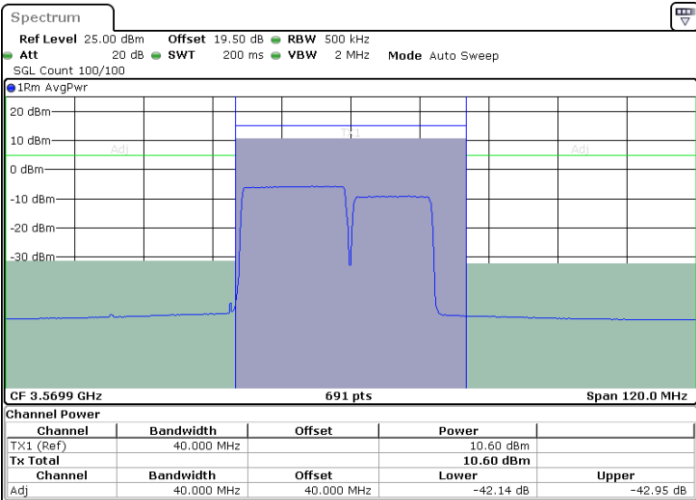

Date: 26.NOV.2024 16:16:52

Middle Channel / FullIRB

N/A

Date: 26.NOV.2024 16:12:02

LTE Band 48C / 20MHz+10MHz

16QAM

Highest Channel / 1RB0 and 1RB49

Highest Channel / 1RB99 and 1RB0

Date: 26.NOV.2024 16:28:10

Date: 26.NOV.2024 16:30:36

Highest Channel / FullRB

N/A

Date: 26.NOV.2024 16:25:45

LTE Band 48C / 20MHz+15MHz

16QAM

Lowest Channel / 1RB0 and 1RB74

Lowest Channel / 1RB99 and 1RB0

Date: 26.NOV.2024 17:04:43

Date: 26.NOV.2024 17:07:09

Lowest Channel / FullIRB

N/A

Date: 26.NOV.2024 17:02:17

LTE Band 48C / 20MHz+15MHz

16QAM

Middle Channel / 1RB0 and 1RB74

Middle Channel / 1RB99 and 1RB0

Date: 26.NOV.2024 16:57:25

Date: 26.NOV.2024 16:59:51

Middle Channel / FullIRB

N/A

Date: 26.NOV.2024 16:54:58

LTE Band 48C / 20MHz+15MHz