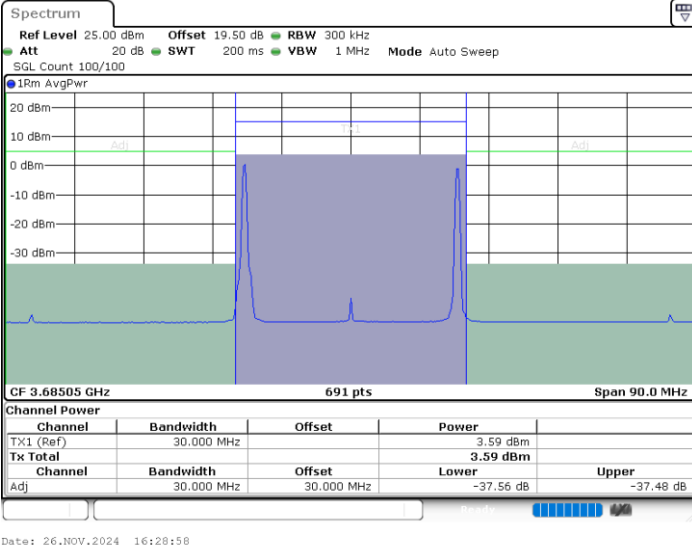

N/A

Date: 26.NOV.2024 16:11:14

LTE Band 48C / 20MHz+10MHz

QPSK

Highest Channel / 1RB0 and 1RB49

Highest Channel / 1RB99 and 1RB0

Highest Channel / FullIRB

N/A

LTE Band 48C / 20MHz+15MHz

QPSK

Lowest Channel / 1RB0 and 1RB74

Lowest Channel / 1RB99 and 1RB0

Date: 26.NOV.2024 17:05:32

Date: 26.NOV.2024 17:06:21

Lowest Channel / FullIRB

N/A