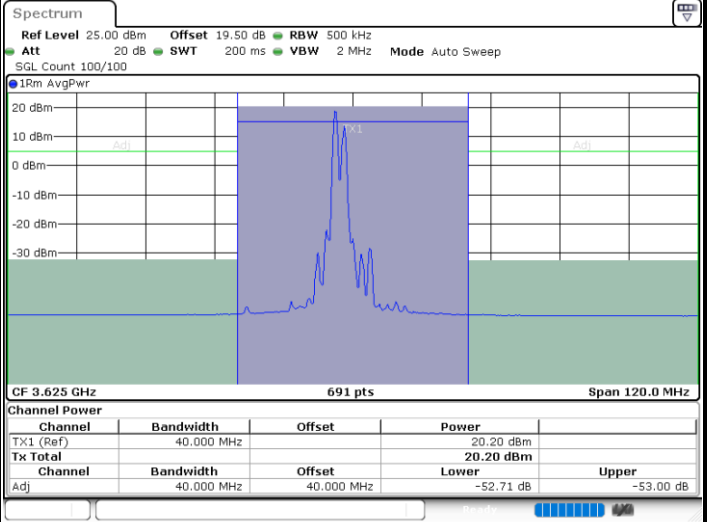

Lowest Channel / FullIRB

N/A

Date: 26.NOV.2024 16:39:33

LTE Band 48C / 15MHz+20MHz

QPSK

Middle Channel / 1RB0 and 1RB99

Middle Channel / 1RB74 and 1RB0

Date: 26.NOV.2024 16:36:18

Date: 26.NOV.2024 16:37:07

Middle Channel / FullIRB

N/A

Date: 26.NOV.2024 16:32:16

LTE Band 48C / 15MHz+20MHz

QPSK

Highest Channel / 1RB0 and 1RB99

Highest Channel / 1RB74 and 1RB0