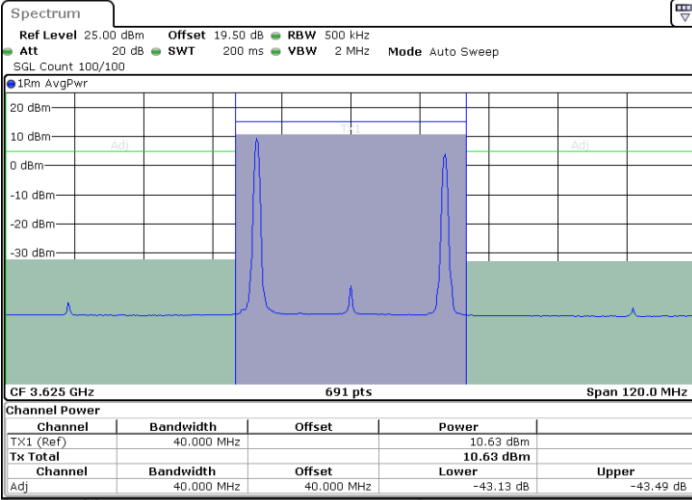

LTE Band 48C / 15MHz+20MHz

16QAM

Middle Channel / 1RB0 and 1RB99

Middle Channel / 1RB74 and 1RB0

Date: 26.NOV.2024 16:35:30

Date: 26.NOV.2024 16:37:55