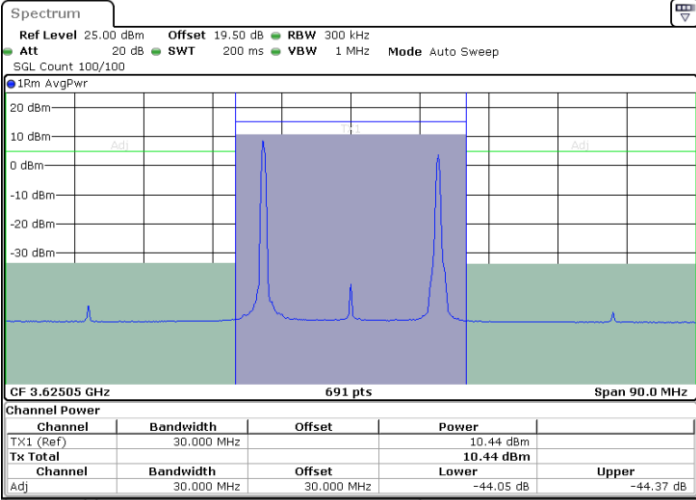

LTE Band 48C / 5MHz+20MHz

16QAM

Middle Channel / 1RB0 and 1RB99

Middle Channel / 1RB24 and 1RB0

Date: 26.NOV.2024 15:08:36