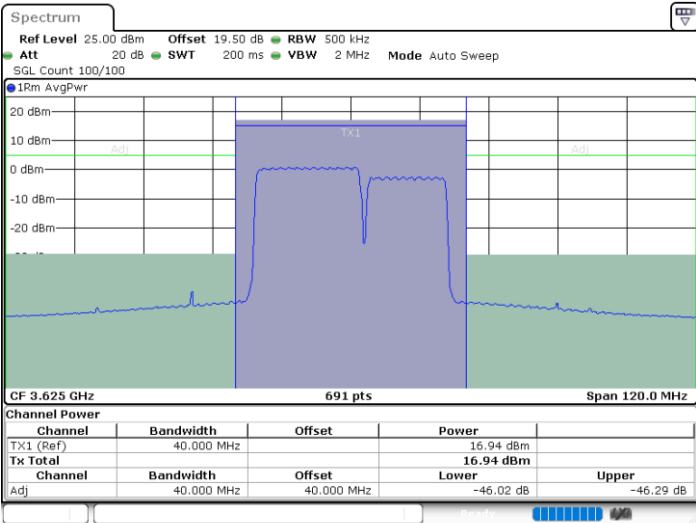

LTE Band 48C / 20MHz+15MHz

QPSK

Lowest Channel / 1RB0 and 1RB74

Lowest Channel / 1RB99 and 1RB0

Date: 26.NOV.2024 17:05:32

Date: 26.NOV.2024 17:06:21

Lowest Channel / FullIRB

N/A

Date: 26.NOV.2024 17:01:29

LTE Band 48C / 20MHz+15MHz

QPSK

Middle Channel / 1RB0 and 1RB74

Middle Channel / 1RB99 and 1RB0

Date: 26.NOV.2024 16:58:13

Date: 26.NOV.2024 16:59:02

Middle Channel / FullIRB

N/A

Date: 26.NOV.2024 16:54:10

LTE Band 48C / 20MHz+15MHz

QPSK

Highest Channel / 1RB0 and 1RB74

Highest Channel / 1RB99 and 1RB0

Date: 26.NOV.2024 17:12:49

Date: 26.NOV.2024 17:13:37