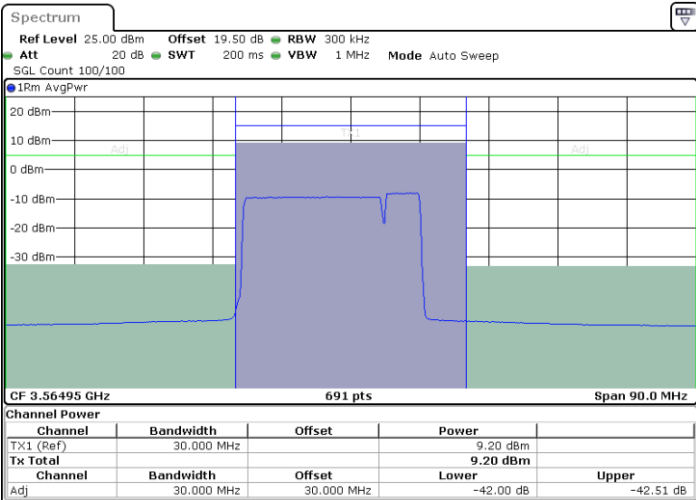

Highest Channel / 1RB0 and 1RB99

Highest Channel / 1RB74 and 1RB0

Date: 26.NOV.2024 16:50:04

Date: 26.NOV.2024 16:52:29

Highest Channel / FullRB

N/A

Date: 26.NOV.2024 16:47:39

LTE Band 48C / 20MHz+5MHz

16QAM

Lowest Channel / 1RB0 and 1RB24

Lowest Channel / 1RB99 and 1RB0

Date: 26.NOV.2024 15:38:05

Date: 26.NOV.2024 15:40:30

Lowest Channel / FullIRB

N/A

Date: 26.NOV.2024 15:35:40

LTE Band 48C / 20MHz+5MHz

16QAM

Middle Channel / 1RB0 and 1RB24

Middle Channel / 1RB99 and 1RB0

Date: 26.NOV.2024 15:30:50

Date: 26.NOV.2024 15:33:14

Middle Channel / FullIRB

N/A

Date: 26.NOV.2024 15:28:25

LTE Band 48C / 20MHz+5MHz

16QAM

Highest Channel / 1RB0 and 1RB24

Highest Channel / 1RB99 and 1RB0

Date: 26.NOV.2024 15:45:21

Date: 26.NOV.2024 15:47:45

Highest Channel / FullRB