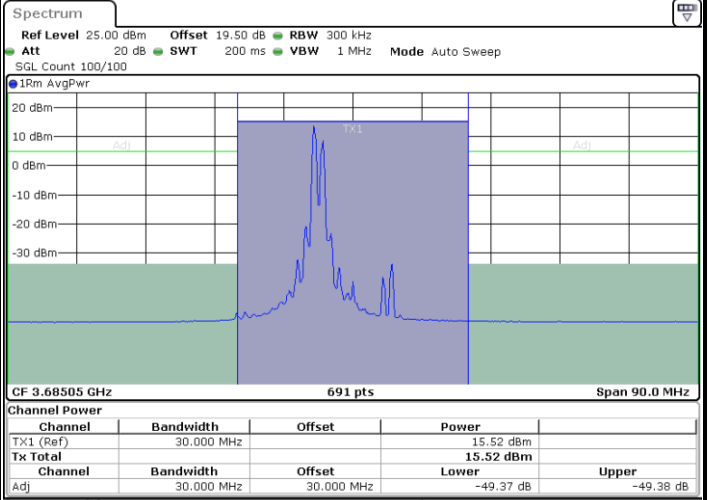

Middle Channel / FullIRB

N/A

Date: 26.NOV.2024 15:50:13

LTE Band 48C / 10MHz+20MHz

16QAM

Highest Channel / 1RB0 and 1RB99

Highest Channel / 1RB49 and 1RB0

Date: 26.NOV.2024 16:07:10

Date: 26.NOV.2024 16:09:34

Highest Channel / FullRB

N/A

Date: 26.NOV.2024 16:04:45

LTE Band 48C / 15MHz+20MHz

16QAM

Lowest Channel / 1RB0 and 1RB99

Lowest Channel / 1RB74 and 1RB0