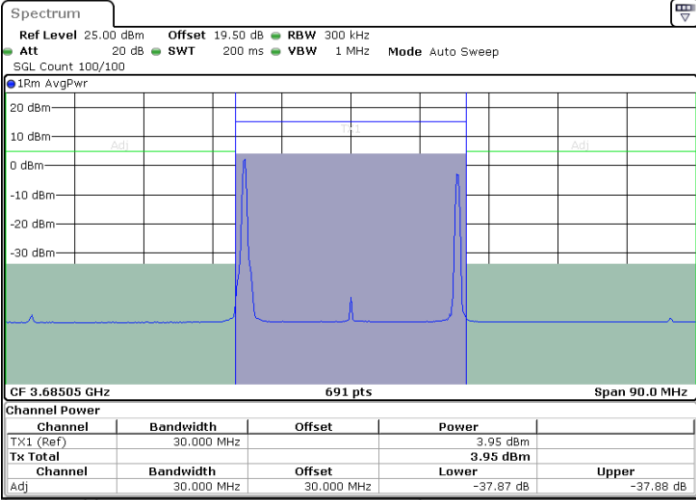

Lowest Channel / FullIRB

N/A

Date: 26.NOV.2024 16:19:18

LTE Band 48C / 20MHz+10MHz

16QAM

Middle Channel / 1RB0 and 1RB49

Middle Channel / 1RB99 and 1RB0

Date: 26.NOV.2024 16:14:27

Date: 26.NOV.2024 16:16:52

Middle Channel / FullIRB

N/A

Date: 26.NOV.2024 16:12:02

LTE Band 48C / 20MHz+10MHz

16QAM

Highest Channel / 1RB0 and 1RB49

Highest Channel / 1RB99 and 1RB0

Date: 26.NOV.2024 16:28:10

Date: 26.NOV.2024 16:30:36

Highest Channel / FullRB

N/A

Date: 26.NOV.2024 16:25:45

LTE Band 48C / 20MHz+15MHz

16QAM

Lowest Channel / 1RB0 and 1RB74