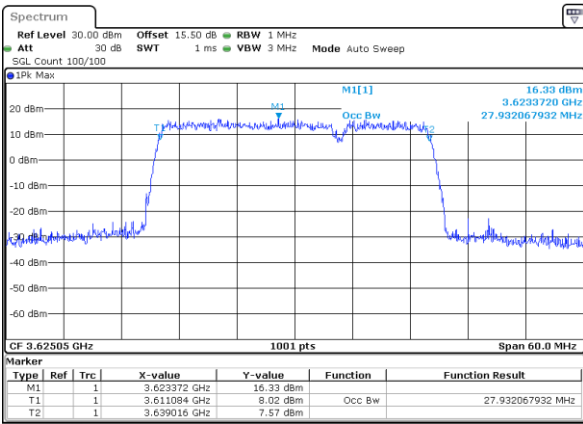

Middle Channel / 20MHz+10MHz

Date: 14 NOV 2024 11:16:51