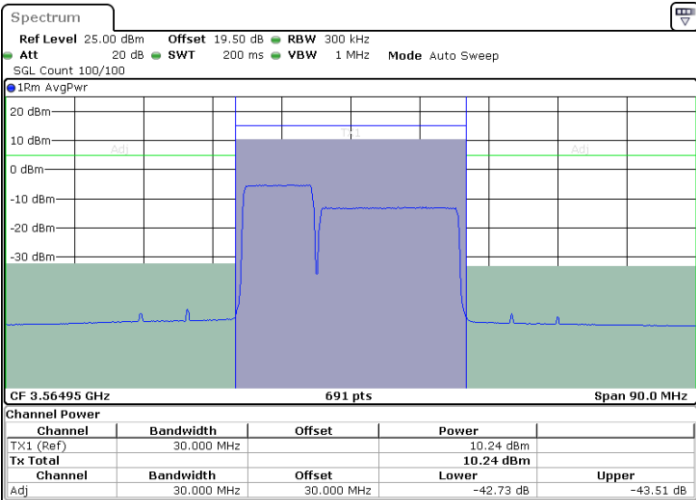

LTE Band 48C / 5MHz+20MHz

16QAM

Highest Channel / 1RB0 and 1RB99

Highest Channel / 1RB24 and 1RB0

Date: 26.NOV.2024 15:23:32

Date: 26.NOV.2024 15:25:56

Highest Channel / FullRB

N/A

Date: 26.NOV.2024 15:21:07

LTE Band 48C / 10MHz+20MHz

16QAM

Lowest Channel / 1RB0 and 1RB99

Lowest Channel / 1RB49 and 1RB0

Date: 26.NOV.2024 15:59:54

Date: 26.NOV.2024 16:02:19

Lowest Channel / FullIRB

N/A

Date: 26.NOV.2024 15:57:29

LTE Band 48C / 10MHz+20MHz

16QAM

Middle Channel / 1RB0 and 1RB99

Middle Channel / 1RB49 and 1RB0

Date: 26.NOV.2024 15:52:38

Date: 26.NOV.2024 15:55:03