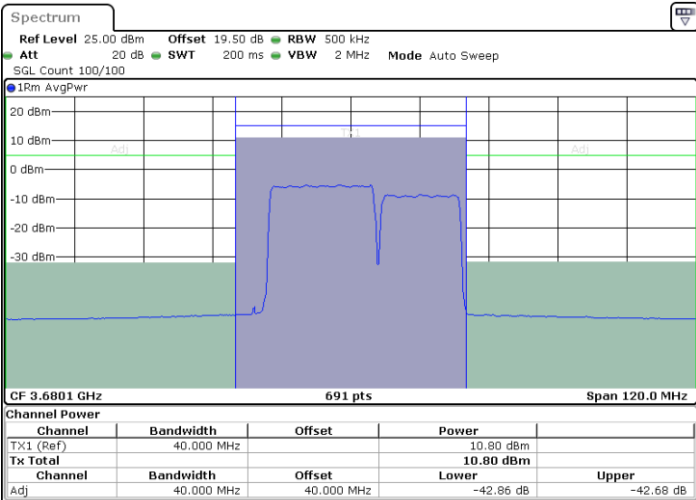

Date: 26.NOV.2024 17:01:29

LTE Band 48C / 20MHz+15MHz

QPSK

Middle Channel / 1RB0 and 1RB74

Middle Channel / 1RB99 and 1RB0

Date: 26.NOV.2024 16:58:13

Date: 26.NOV.2024 16:59:02

Middle Channel / FullIRB

N/A

Date: 26.NOV.2024 16:54:10

LTE Band 48C / 20MHz+15MHz

QPSK

Highest Channel / 1RB0 and 1RB74

Highest Channel / 1RB99 and 1RB0

Date: 26.NOV.2024 17:12:49

Date: 26.NOV.2024 17:13:37

Highest Channel / FullRB

N/A

Date: 26.NOV.2024 17:08:47

LTE Band 48C / 20MHz+20MHz

QPSK

Lowest Channel / 1RB0 and 1RB99

Lowest Channel / 1RB99 and 1RB0

Date: 26.NOV.2024 17:26:57