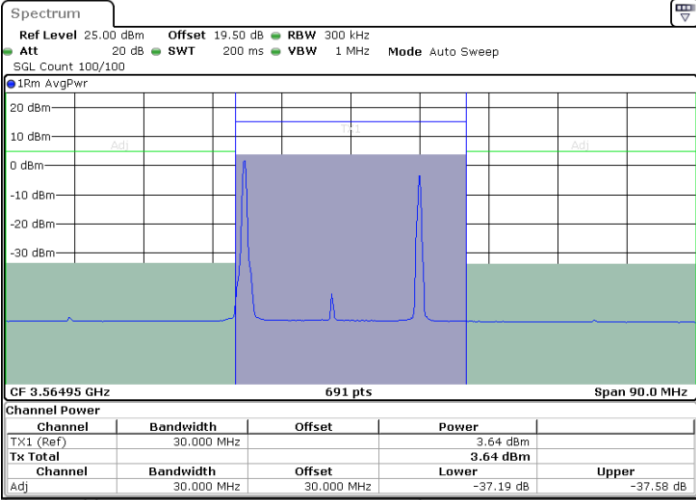

LTE Band 48C / 20MHz+5MHz

16QAM

Lowest Channel / 1RB0 and 1RB24

Lowest Channel / 1RB99 and 1RB0

Date: 26.NOV.2024 15:38:05