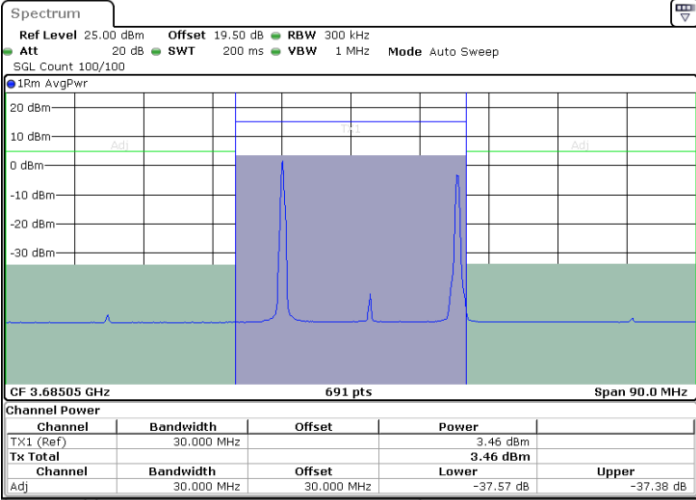

Middle Channel / 1RB24 and 1RB0

Date: 26.NOV.2024 15:09:30

Date: 26.NOV.2024 15:10:24

Middle Channel / FullIRB

N/A

Date: 26.NOV.2024 15:05:10

LTE Band 48C / 5MHz+20MHz

QPSK

Highest Channel / 1RB0 and 1RB99

Highest Channel / 1RB24 and 1RB0

Date: 26.NOV.2024 15:24:20

Date: 26.NOV.2024 15:25:08

Highest Channel / FullRB

N/A

Date: 26.NOV.2024 15:20:19

LTE Band 48C / 10MHz+20MHz