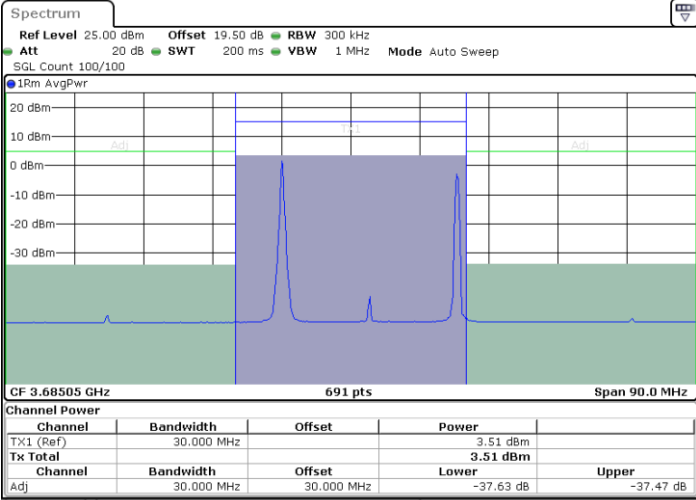

LTE Band 48C / 20MHz+5MHz

QPSK

Highest Channel / 1RB0 and 1RB24

Highest Channel / 1RB99 and 1RB0

Date: 26.NOV.2024 15:46:09