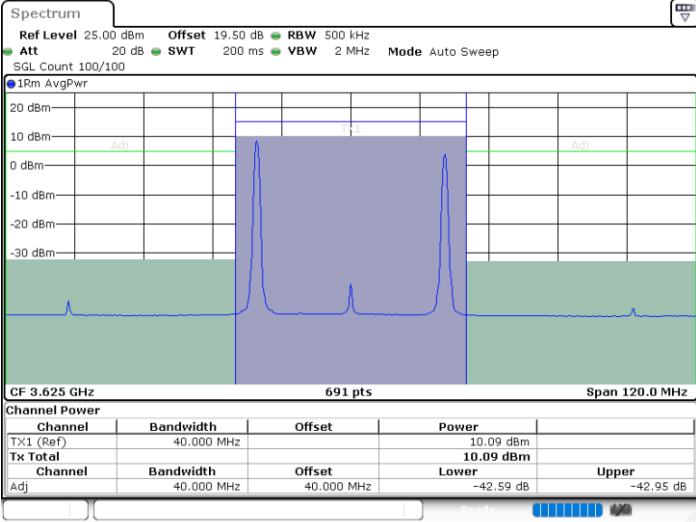

Lowest Channel / FullIRB

N/A

Date: 26.NOV.2024 16:39:33

LTE Band 48C / 15MHz+20MHz

QPSK

Middle Channel / 1RB0 and 1RB99

Middle Channel / 1RB74 and 1RB0

Date: 26.NOV.2024 16:36:18

Date: 26.NOV.2024 16:37:07

Middle Channel / FullIRB

N/A

Date: 26.NOV.2024 16:32:16

LTE Band 48C / 15MHz+20MHz

QPSK

Highest Channel / 1RB0 and 1RB99

Highest Channel / 1RB74 and 1RB0