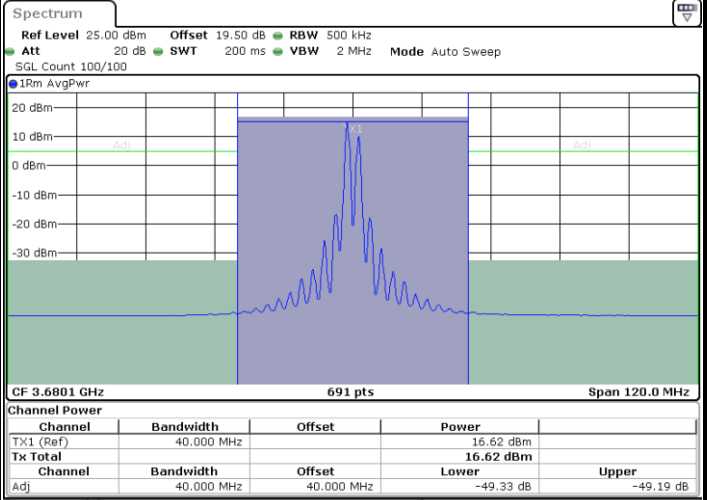

Date: 26.NOV.2024 17:19:56

Date: 26.NOV.2024 17:20:42

Middle Channel / FullIRB

N/A

Date: 26.NOV.2024 17:16:02

LTE Band 48C / 20MHz+20MHz

QPSK

Highest Channel / 1RB0 and 1RB99

Highest Channel / 1RB99 and 1RB0

Date: 26.NOV.2024 17:34:00

Date: 26.NOV.2024 17:34:46

Highest Channel / FullRB

N/A

Date: 26.NOV.2024 17:30:07

LTE Band 48C / 5MHz+20MHz

16QAM