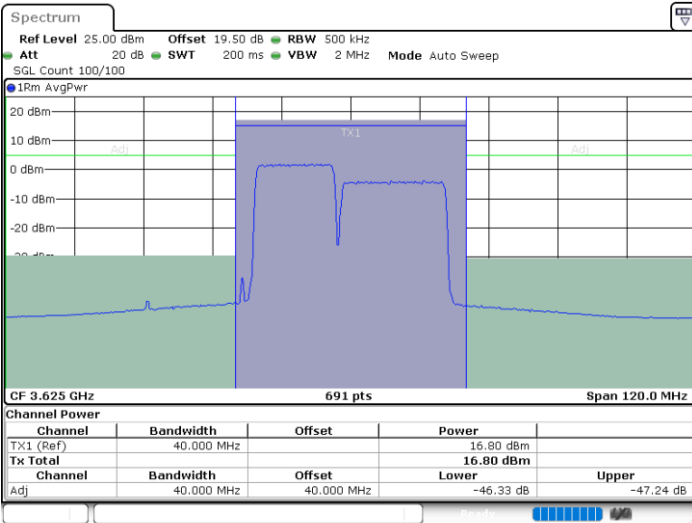

Middle Channel / 1RB74 and 1RB0

Date: 26.NOV.2024 16:35:30

Date: 26.NOV.2024 16:37:55

Middle Channel / FullIRB

N/A

Date: 26.NOV.2024 16:33:04

LTE Band 48C / 15MHz+20MHz

16QAM

Highest Channel / 1RB0 and 1RB99

Highest Channel / 1RB74 and 1RB0

Date: 26.NOV.2024 16:50:04

Date: 26.NOV.2024 16:52:29

Highest Channel / FullRB

N/A

Date: 26.NOV.2024 16:47:39

LTE Band 48C / 20MHz+5MHz