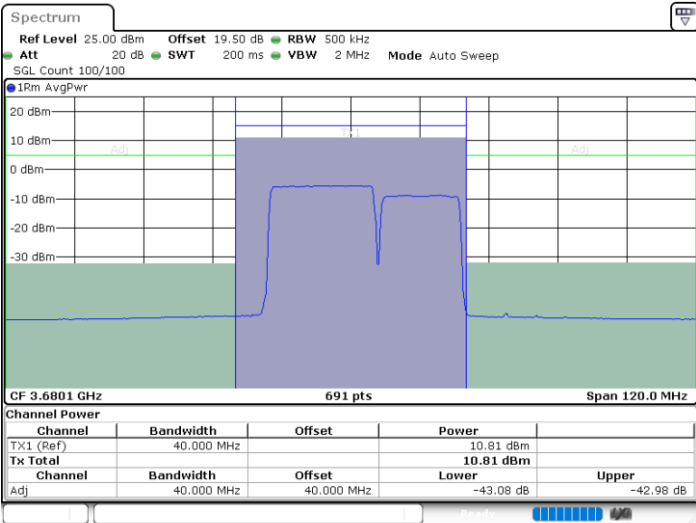

Middle Channel / 1RB0 and 1RB74

Middle Channel / 1RB99 and 1RB0

Date: 26.NOV.2024 16:57:25

Date: 26.NOV.2024 16:59:51

Middle Channel / FullIRB

N/A

Date: 26.NOV.2024 16:54:58

LTE Band 48C / 20MHz+15MHz

16QAM

Highest Channel / 1RB0 and 1RB74

Highest Channel / 1RB99 and 1RB0

Date: 26.NOV.2024 17:12:00

Date: 26.NOV.2024 17:14:25

Highest Channel / FullRB

N/A

Date: 26.NOV.2024 17:09:35

LTE Band 48C / 20MHz+20MHz

16QAM

Lowest Channel / 1RB0 and 1RB99

Lowest Channel / 1RB99 and 1RB0

Date: 26.NOV.2024 17:26:10

Date: 26.NOV.2024 17:28:30

Lowest Channel / FullIRB

N/A