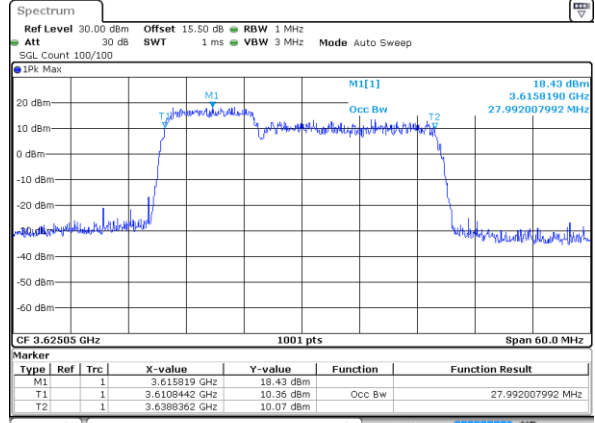

LTE Band 48C

16QAM

Middle Channel / 5MHz+20MHz

Date: 14 NOV 2024 10:19:36

Middle Channel / 10MHz+20MHz

Date: 14 NOV 2024 10:57:07

Middle Channel / 15MHz+20MHz

Date: 14 NOV 2024 11:36:37