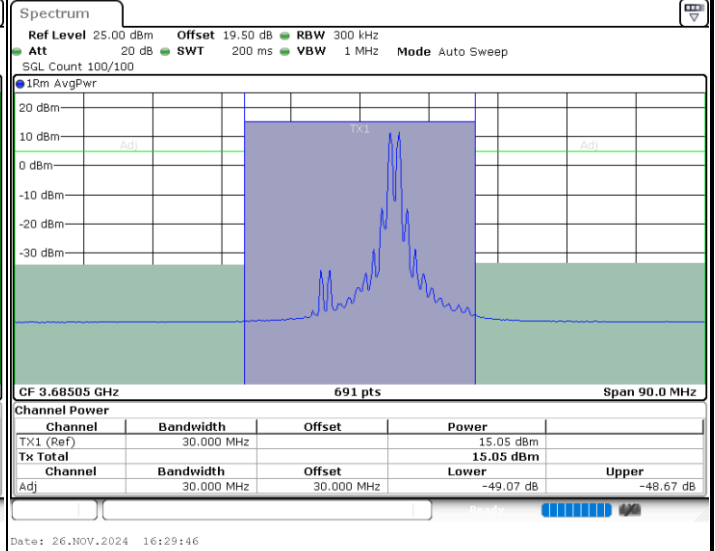

N/A

Date: 26.NOV.2024 16:11:14

LTE Band 48C / 20MHz+10MHz

QPSK

Highest Channel / 1RB0 and 1RB49

Highest Channel / 1RB99 and 1RB0

Highest Channel / FullIRB

N/A

LTE Band 48C / 20MHz+15MHz

QPSK

Lowest Channel / 1RB0 and 1RB74

Lowest Channel / 1RB99 and 1RB0

Date: 26.NOV.2024 17:05:32

Date: 26.NOV.2024 17:06:21

Lowest Channel / FullIRB

N/A