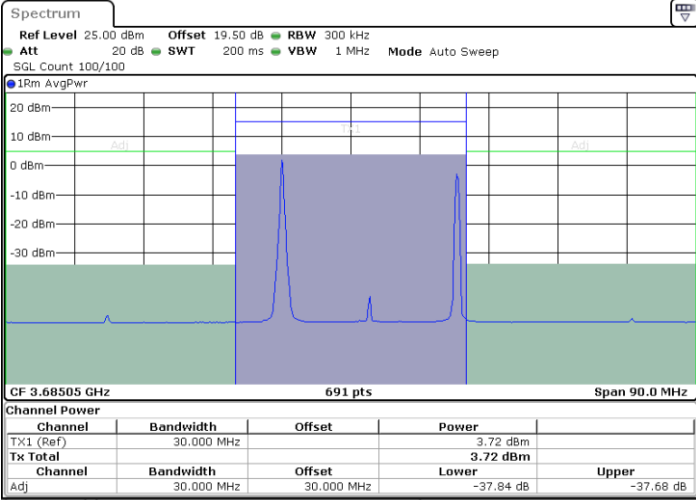

Date: 26.NOV.2024 15:28:25

LTE Band 48C / 20MHz+5MHz

16QAM

Highest Channel / 1RB0 and 1RB24

Highest Channel / 1RB99 and 1RB0

Date: 26.NOV.2024 15:45:21

Date: 26.NOV.2024 15:47:45

Highest Channel / FullRB

N/A

Date: 26.NOV.2024 15:42:56

LTE Band 48C / 20MHz+10MHz

16QAM

Lowest Channel / 1RB0 and 1RB49

Lowest Channel / 1RB99 and 1RB0

Date: 26.NOV.2024 16:21:43

Date: 26.NOV.2024 16:24:08