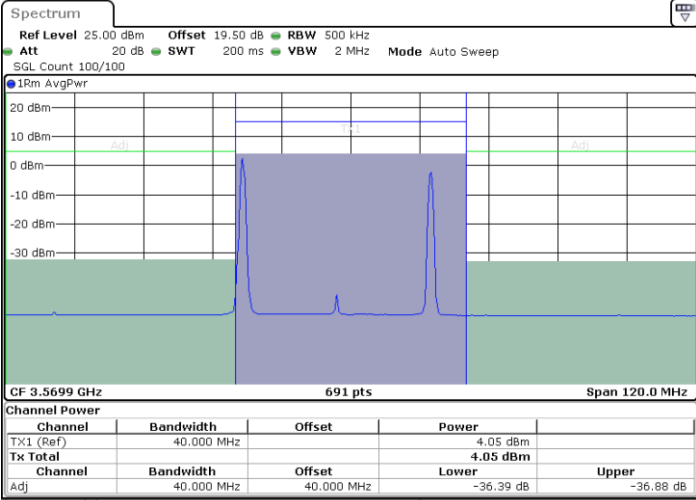

Date: 26.NOV.2024 16:16:52

Middle Channel / FullIRB

N/A

Date: 26.NOV.2024 16:12:02

LTE Band 48C / 20MHz+10MHz

16QAM

Highest Channel / 1RB0 and 1RB49

Highest Channel / 1RB99 and 1RB0

Date: 26.NOV.2024 16:28:10

Date: 26.NOV.2024 16:30:36

Highest Channel / FullRB

N/A

Date: 26.NOV.2024 16:25:45

LTE Band 48C / 20MHz+15MHz

16QAM

Lowest Channel / 1RB0 and 1RB74

Lowest Channel / 1RB99 and 1RB0

Date: 26.NOV.2024 17:04:43

Date: 26.NOV.2024 17:07:09

Lowest Channel / FullIRB

N/A

Date: 26.NOV.2024 17:02:17

LTE Band 48C / 20MHz+15MHz

16QAM