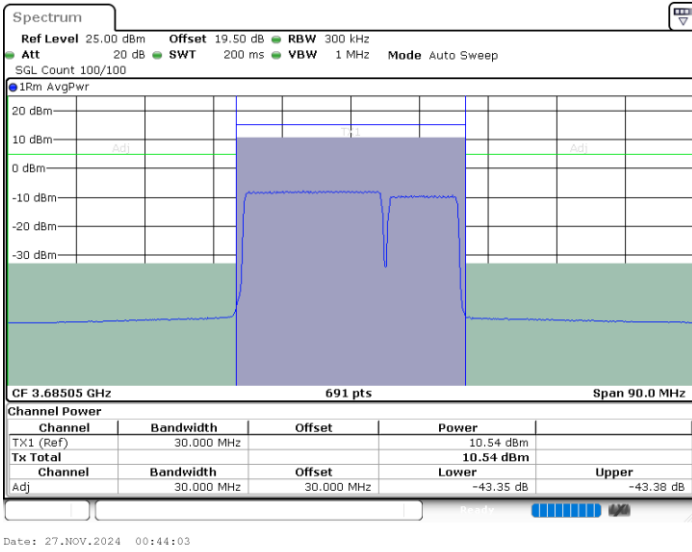

N/A

Date: 26.NOV.2024 16:11:14

LTE Band 48C / 20MHz+10MHz

QPSK

Highest Channel / 1RB0 and 1RB49

Highest Channel / 1RB99 and 1RB0

Highest Channel / FullIRB

N/A

LTE Band 48C / 20MHz+15MHz

QPSK

Lowest Channel / 1RB0 and 1RB74

Lowest Channel / 1RB99 and 1RB0

Date: 26.NOV.2024 17:05:32

Date: 26.NOV.2024 17:06:21

Lowest Channel / FullIRB

N/A