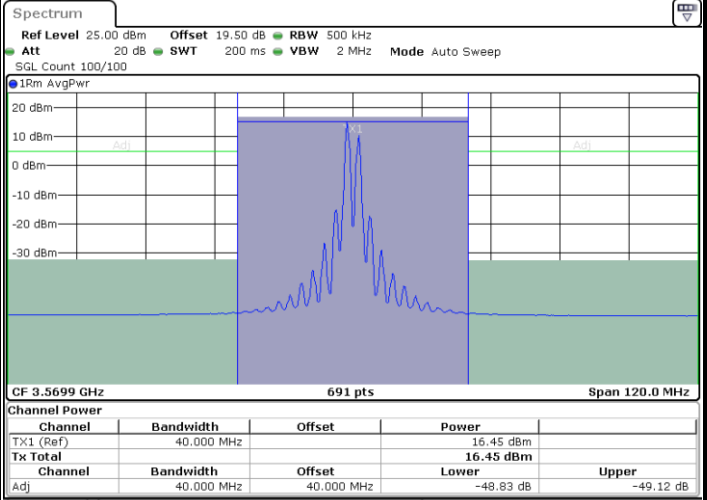

N/A

Date: 26.NOV.2024 16:54:10

LTE Band 48C / 20MHz+15MHz

QPSK

Highest Channel / 1RB0 and 1RB74

Highest Channel / 1RB99 and 1RB0

Date: 26.NOV.2024 17:12:49

Date: 26.NOV.2024 17:13:37

Highest Channel / FullRB

N/A

Date: 26.NOV.2024 17:08:47

LTE Band 48C / 20MHz+20MHz

QPSK

Lowest Channel / 1RB0 and 1RB99

Lowest Channel / 1RB99 and 1RB0

Date: 26.NOV.2024 17:26:57

Date: 26.NOV.2024 17:27:43

Lowest Channel / FullIRB

N/A

Date: 26.NOV.2024 17:23:03

LTE Band 48C / 20MHz+20MHz

QPSK

MiddleChannel / 1RB0 and 1RB99

Middle Channel / 1RB99 and 1RB0