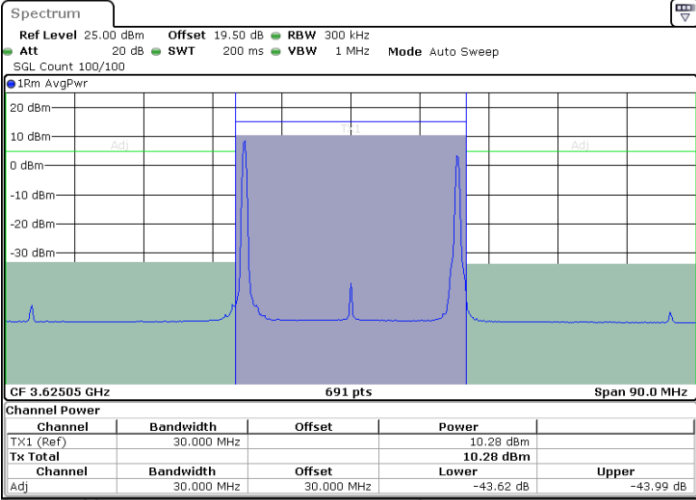

Date: 26.NOV.2024 15:21:07

LTE Band 48C / 10MHz+20MHz

16QAM

Lowest Channel / 1RB0 and 1RB99

Lowest Channel / 1RB49 and 1RB0

Date: 26.NOV.2024 15:59:54

Date: 26.NOV.2024 16:02:19

Lowest Channel / FullIRB

N/A

Date: 26.NOV.2024 15:57:29

LTE Band 48C / 10MHz+20MHz

16QAM

Middle Channel / 1RB0 and 1RB99

Middle Channel / 1RB49 and 1RB0

Date: 26.NOV.2024 15:52:38

Date: 26.NOV.2024 15:55:03

Middle Channel / FullIRB

N/A

Date: 26.NOV.2024 15:50:13

LTE Band 48C / 10MHz+20MHz

16QAM

Highest Channel / 1RB0 and 1RB99

Highest Channel / 1RB49 and 1RB0

Date: 26.NOV.2024 16:07:10