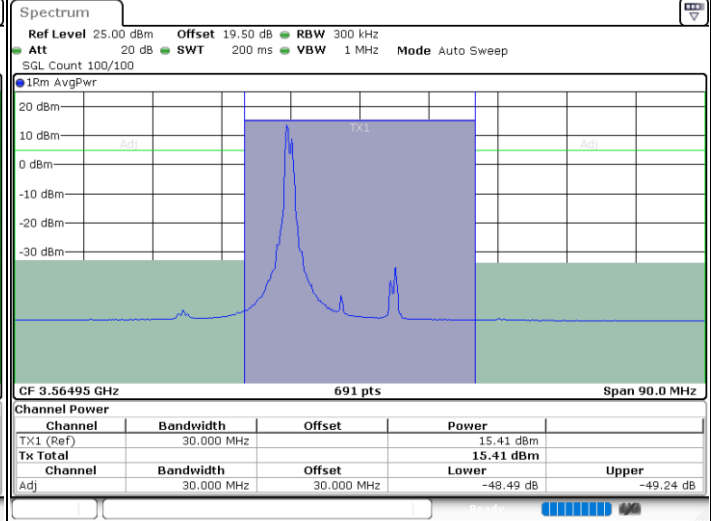

Date: 26.NOV.2024 15:17:53