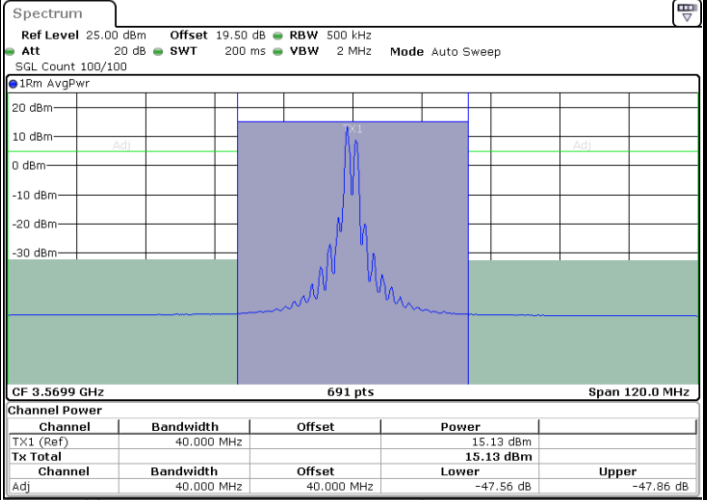

N/A

Date: 26.NOV.2024 16:11:14

LTE Band 48C / 20MHz+10MHz

QPSK

Highest Channel / 1RB0 and 1RB49

Highest Channel / 1RB99 and 1RB0

Highest Channel / FullIRB

N/A

LTE Band 48C / 20MHz+15MHz

QPSK

Lowest Channel / 1RB0 and 1RB74

Lowest Channel / 1RB99 and 1RB0

Date: 26.NOV.2024 17:05:32

Date: 26.NOV.2024 17:06:21

Lowest Channel / FullIRB

N/A

Date: 26.NOV.2024 17:01:29

LTE Band 48C / 20MHz+15MHz

QPSK

Middle Channel / 1RB0 and 1RB74

Middle Channel / 1RB99 and 1RB0

Date: 26.NOV.2024 16:58:13

Date: 26.NOV.2024 16:59:02

Middle Channel / FullIRB