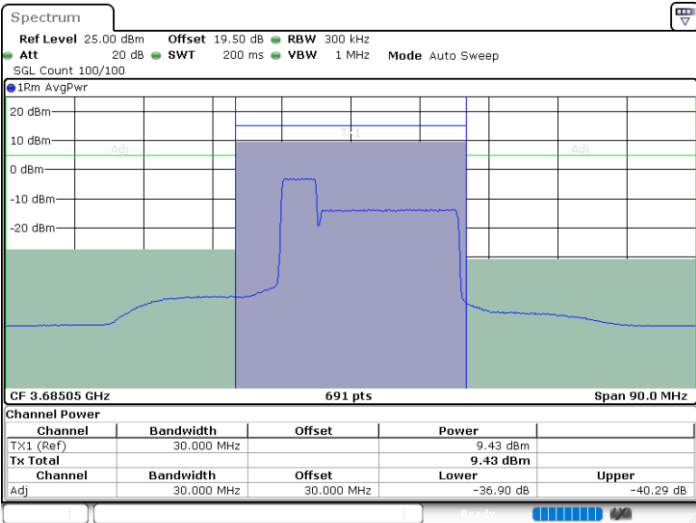

Highest Channel / 1RB0 and 1RB99

Highest Channel / 1RB24 and 1RB0

Date: 26.NOV.2024 15:24:20

Date: 26.NOV.2024 15:25:08

Highest Channel / FullRB

N/A

Date: 26.NOV.2024 15:20:19

LTE Band 48C / 10MHz+20MHz