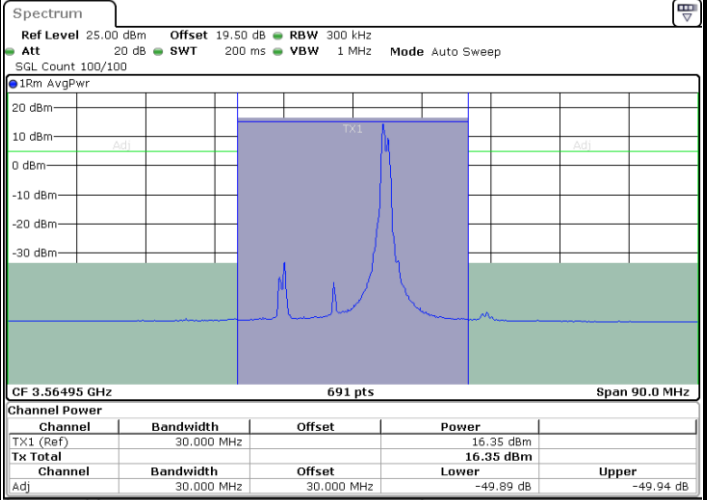

Date: 26.NOV.2024 15:40:30