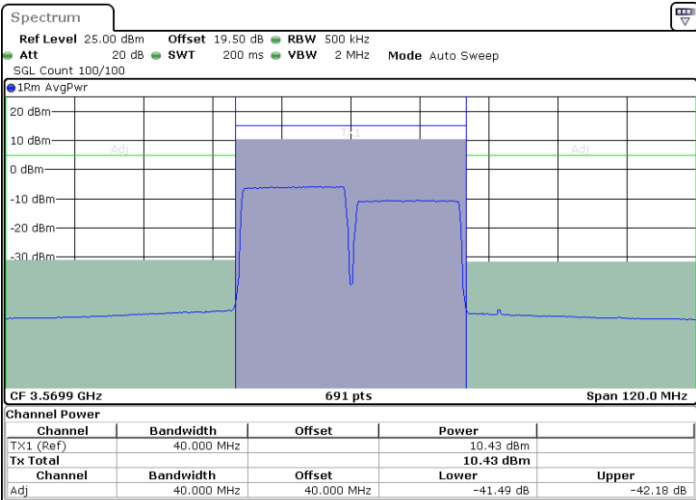

16QAM

Highest Channel / 1RB0 and 1RB74

Highest Channel / 1RB99 and 1RB0

Date: 26.NOV.2024 17:12:00

Date: 26.NOV.2024 17:14:25

Highest Channel / FullRB

N/A

Date: 26.NOV.2024 17:09:35

LTE Band 48C / 20MHz+20MHz

16QAM

Lowest Channel / 1RB0 and 1RB99

Lowest Channel / 1RB99 and 1RB0

Date: 26.NOV.2024 17:26:10

Date: 26.NOV.2024 17:28:30

Lowest Channel / FullIRB

N/A