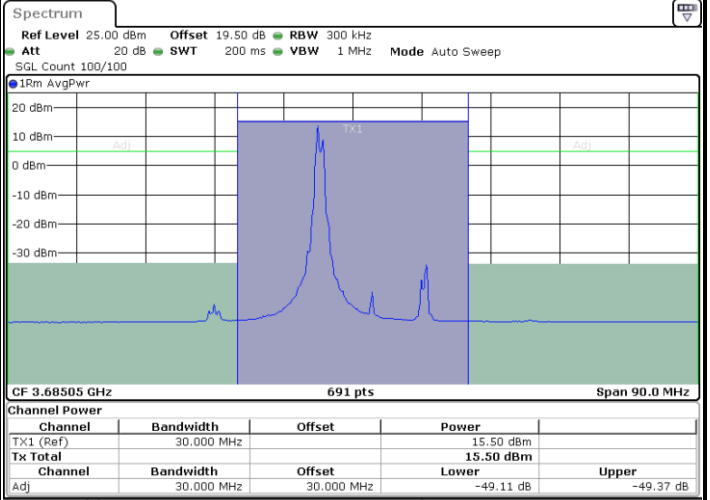

Highest Channel / 1RB0 and 1RB99

Highest Channel / 1RB24 and 1RB0

Date: 26.NOV.2024 15:24:20

Date: 26.NOV.2024 15:25:08

Highest Channel / FullRB

N/A

Date: 26.NOV.2024 15:20:19

LTE Band 48C / 10MHz+20MHz