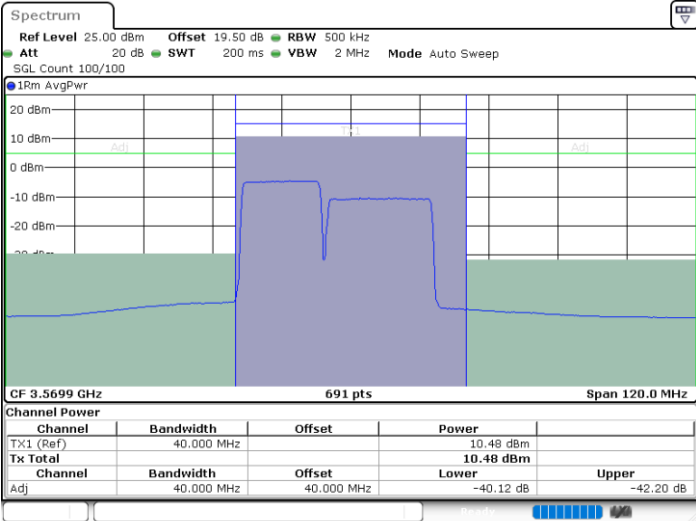

Lowest Channel / FullIRB

N/A

Date: 26.NOV.2024 16:39:33