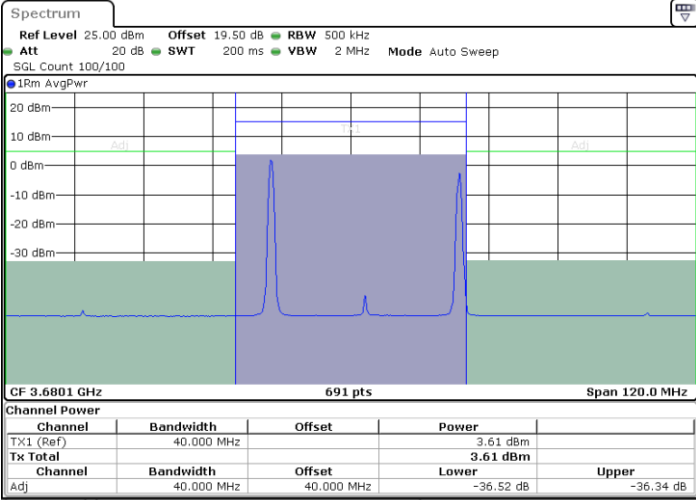

Date: 26.NOV.2024 16:37:07

Middle Channel / FullIRB

N/A

Date: 26.NOV.2024 16:32:16

LTE Band 48C / 15MHz+20MHz

QPSK

Highest Channel / 1RB0 and 1RB99

Highest Channel / 1RB74 and 1RB0

Date: 26.NOV.2024 16:50:52

Date: 26.NOV.2024 16:51:41

Highest Channel / FullRB

N/A

Date: 26.NOV.2024 16:46:51

LTE Band 48C / 20MHz+5MHz

QPSK

Lowest Channel / 1RB0 and 1RB24