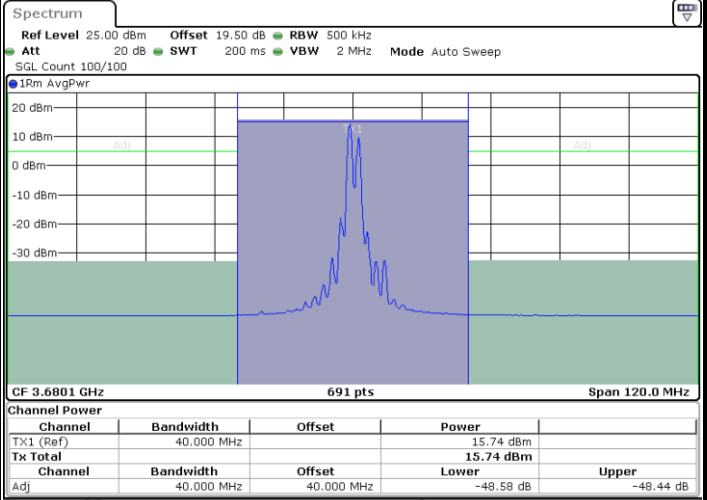

Middle Channel / 1RB74 and 1RB0

Date: 26.NOV.2024 16:35:30

Date: 26.NOV.2024 16:37:55

Middle Channel / FullIRB

N/A

Date: 26.NOV.2024 16:33:04

LTE Band 48C / 15MHz+20MHz

16QAM

Highest Channel / 1RB0 and 1RB99

Highest Channel / 1RB74 and 1RB0

Date: 26.NOV.2024 16:50:04

Date: 26.NOV.2024 16:52:29

Highest Channel / FullRB

N/A

Date: 26.NOV.2024 16:47:39

LTE Band 48C / 20MHz+5MHz