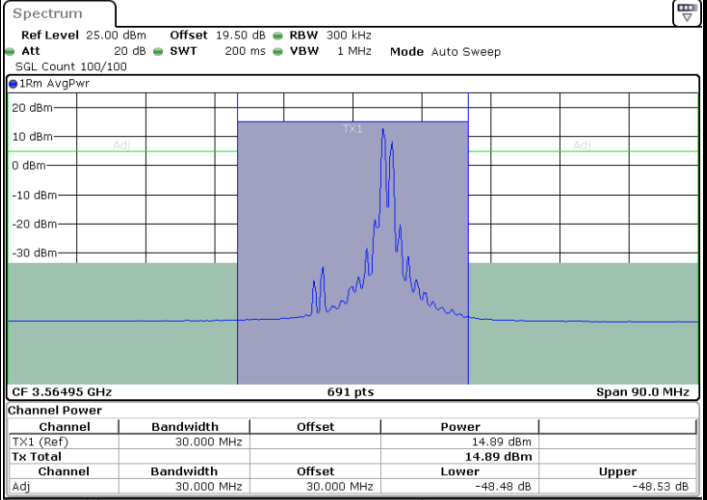

LTE Band 48C / 20MHz+10MHz

QPSK

Lowest Channel / 1RB0 and 1RB49

Lowest Channel / 1RB99 and 1RB0

Date: 26.NOV.2024 16:22:31

Date: 26.NOV.2024 16:23:19

Lowest Channel / FullIRB

N/A

Date: 26.NOV.2024 16:18:29

LTE Band 48C / 20MHz+10MHz

QPSK

Middle Channel / 1RB0 and 1RB49

Middle Channel / 1RB99 and 1RB0

Date: 26.NOV.2024 16:15:15

Date: 26.NOV.2024 16:16:03

Middle Channel / FullIRB