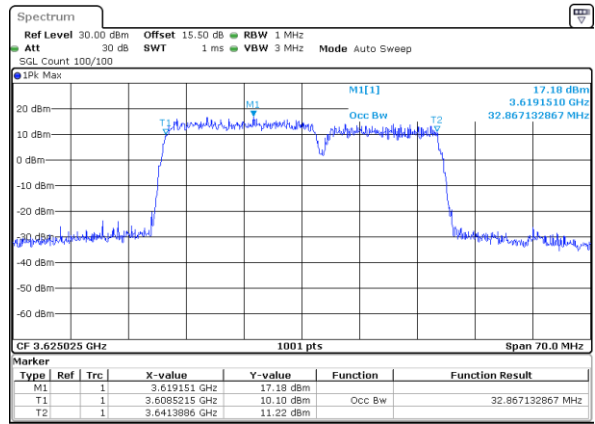

Middle Channel / 20MHz+5MHz

Date: 23 NOV 2024 13:05:49

Middle Channel / 20MHz+10MHz

Date: 14 NOV 2024 11:16:51

Middle Channel / 20MHz+15MHz

Date: 14 NOV 2024 11:56:23

LTE Band 48C

16QAM

Middle Channel / 20MHz+20MHz

N/A

Date: 14 NOV 2024 12:15:58

ACLR

LTE Band 48C / 5MHz+20MHz

QPSK

Lowest Channel / 1RB0 and 1RB99

Lowest Channel / 1RB24 and 1RB0