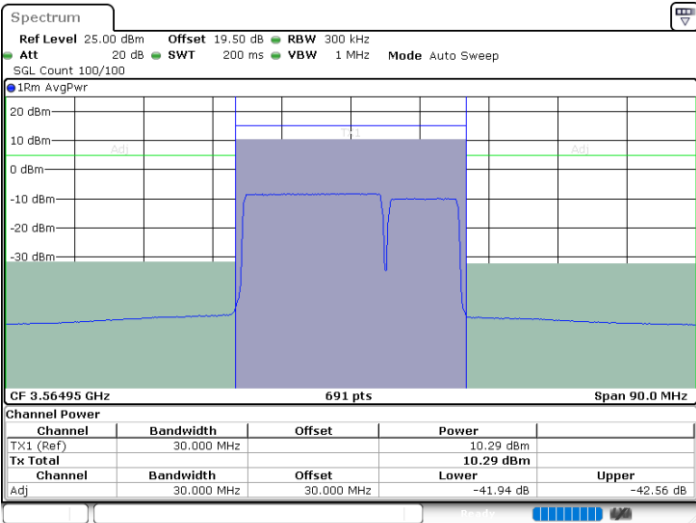

LTE Band 48C / 20MHz+10MHz

QPSK

Lowest Channel / 1RB0 and 1RB49

Lowest Channel / 1RB99 and 1RB0

Date: 26.NOV.2024 16:22:31

Date: 26.NOV.2024 16:23:19

Lowest Channel / FullIRB

N/A

Date: 26.NOV.2024 16:18:29

LTE Band 48C / 20MHz+10MHz

QPSK

Middle Channel / 1RB0 and 1RB49

Middle Channel / 1RB99 and 1RB0

Date: 26.NOV.2024 16:15:15

Date: 26.NOV.2024 16:16:03

Middle Channel / FullIRB