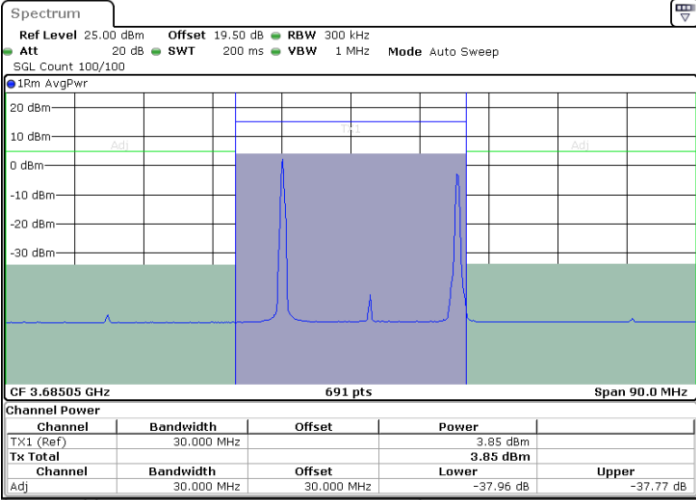

Lowest Channel / 1RB0 and 1RB99

Lowest Channel / 1RB24 and 1RB0

Date: 26.NOV.2024 15:16:16

Date: 26.NOV.2024 15:18:41

Lowest Channel / FullIRB

N/A

Date: 26.NOV.2024 15:13:51

LTE Band 48C / 5MHz+20MHz

LTE Band 48C / 5MHz+20MHz

16QAM

Highest Channel / 1RB0 and 1RB99

Highest Channel / 1RB24 and 1RB0

Date: 26.NOV.2024 15:23:32

Date: 26.NOV.2024 15:25:56

Highest Channel / FullRB

N/A