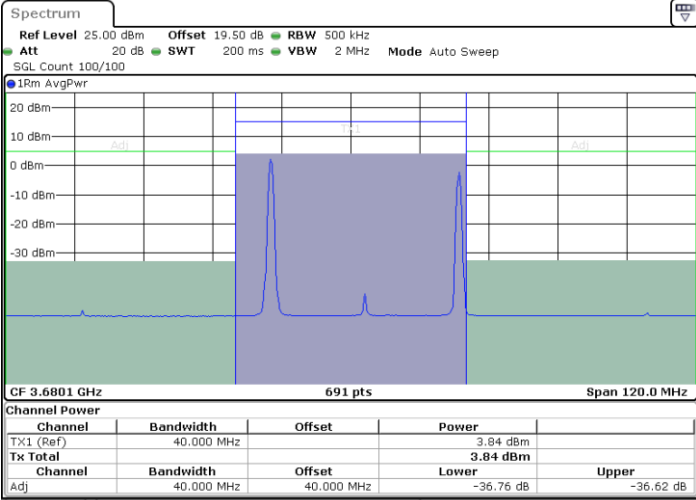

N/A

Date: 26.NOV.2024 16:54:10

LTE Band 48C / 20MHz+15MHz

QPSK

Highest Channel / 1RB0 and 1RB74

Highest Channel / 1RB99 and 1RB0

Date: 26.NOV.2024 17:12:49

Date: 26.NOV.2024 17:13:37

Highest Channel / FullRB

N/A

Date: 26.NOV.2024 17:08:47

LTE Band 48C / 20MHz+20MHz

QPSK

Lowest Channel / 1RB0 and 1RB99

Lowest Channel / 1RB99 and 1RB0

Date: 26.NOV.2024 17:26:57