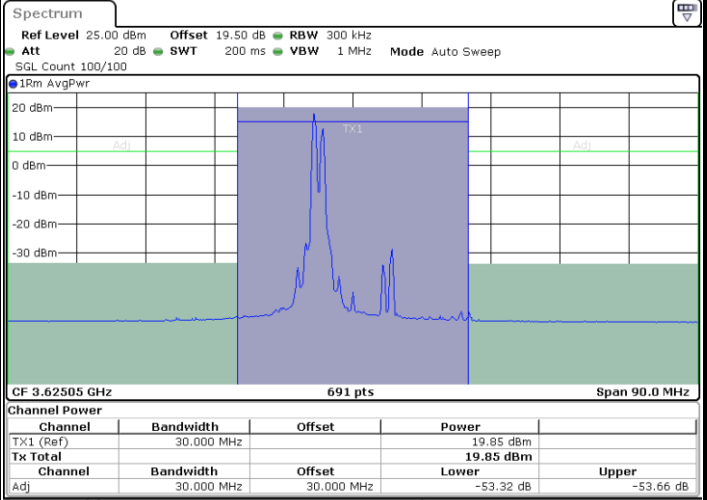

N/A

Date: 26.NOV.2024 15:57:29

LTE Band 48C / 10MHz+20MHz

16QAM

Middle Channel / 1RB0 and 1RB99

Middle Channel / 1RB49 and 1RB0

Date: 26.NOV.2024 15:52:38

Date: 26.NOV.2024 15:55:03

Middle Channel / FullIRB

N/A

Date: 26.NOV.2024 15:50:13

LTE Band 48C / 10MHz+20MHz

16QAM

Highest Channel / 1RB0 and 1RB99

Highest Channel / 1RB49 and 1RB0

Date: 26.NOV.2024 16:07:10