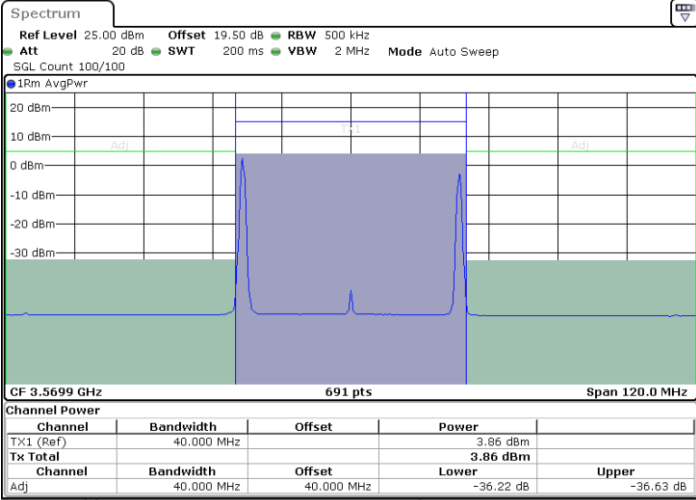

Middle Channel / 1RB0 and 1RB74

Middle Channel / 1RB99 and 1RB0

Date: 26.NOV.2024 16:57:25

Date: 26.NOV.2024 16:59:51

Middle Channel / FullIRB

N/A

Date: 26.NOV.2024 16:54:58

LTE Band 48C / 20MHz+15MHz

16QAM

Highest Channel / 1RB0 and 1RB74

Highest Channel / 1RB99 and 1RB0

Date: 26.NOV.2024 17:12:00

Date: 26.NOV.2024 17:14:25

Highest Channel / FullRB

N/A

Date: 26.NOV.2024 17:09:35

LTE Band 48C / 20MHz+20MHz

16QAM

Lowest Channel / 1RB0 and 1RB99

Lowest Channel / 1RB99 and 1RB0

Date: 26.NOV.2024 17:26:10

Date: 26.NOV.2024 17:28:30

Lowest Channel / FullIRB

N/A