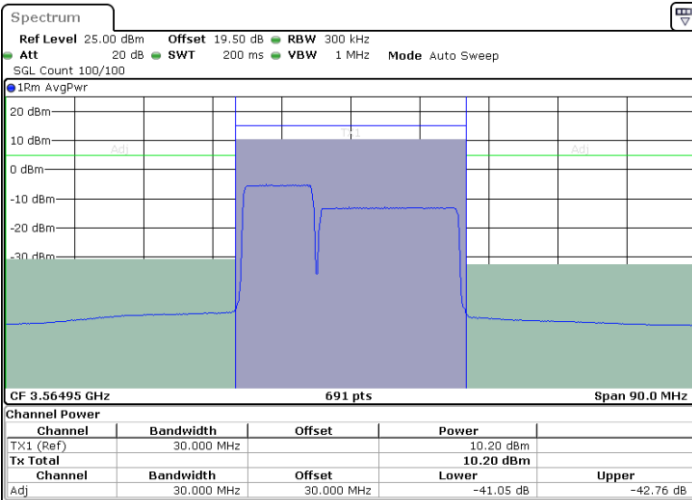

Highest Channel / 1RB0 and 1RB99

Highest Channel / 1RB24 and 1RB0

Date: 26.NOV.2024 15:24:20

Date: 26.NOV.2024 15:25:08

Highest Channel / FullRB

N/A

Date: 26.NOV.2024 15:20:19

LTE Band 48C / 10MHz+20MHz

QPSK

Lowest Channel / 1RB0 and 1RB99

Lowest Channel / 1RB49 and 1RB0

Date: 26.NOV.2024 16:00:42

Date: 26.NOV.2024 16:01:30

Lowest Channel / FullIRB

N/A

Date: 26.NOV.2024 15:56:40

Date: 26.NOV.2024 15:49:25

LTE Band 48C / 10MHz+20MHz

QPSK

Highest Channel / 1RB0 and 1RB99

Highest Channel / 1RB49 and 1RB0

Date: 26.NOV.2024 16:07:58

Date: 26.NOV.2024 16:08:46

Highest Channel / FullRB