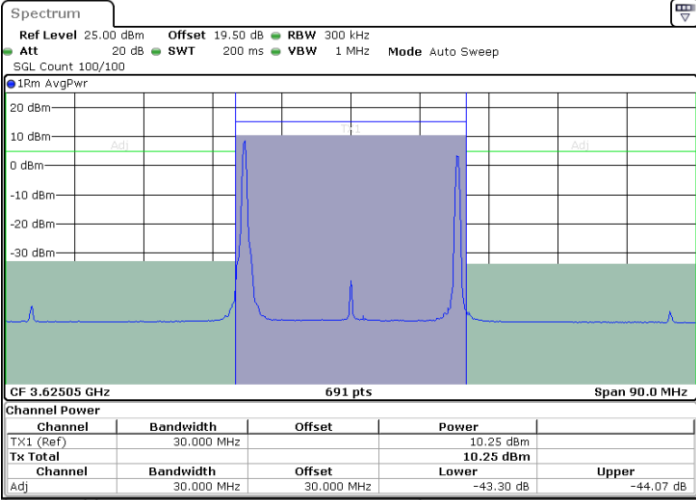

Lowest Channel / FullIRB

N/A

Date: 26.NOV.2024 16:19:18

LTE Band 48C / 20MHz+10MHz

16QAM

Middle Channel / 1RB0 and 1RB49

Middle Channel / 1RB99 and 1RB0

Date: 26.NOV.2024 16:14:27

Date: 26.NOV.2024 16:16:52

Middle Channel / FullIRB

N/A

Date: 26.NOV.2024 16:12:02

LTE Band 48C / 20MHz+10MHz

16QAM

Highest Channel / 1RB0 and 1RB49

Highest Channel / 1RB99 and 1RB0