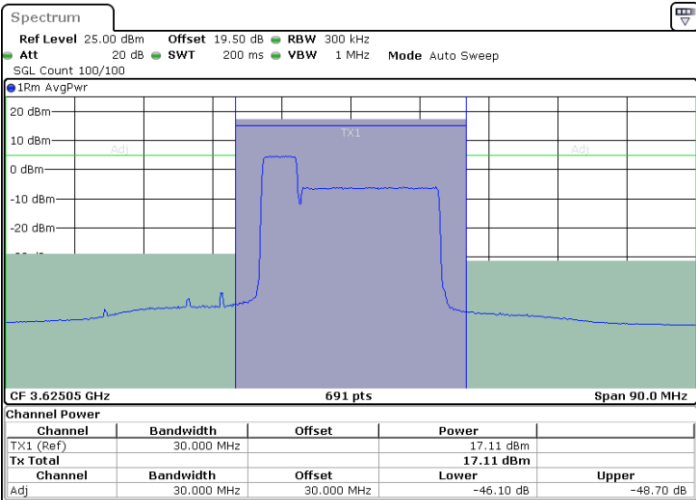

Middle Channel / FullIRB

N/A

Date: 26.NOV.2024 15:05:59