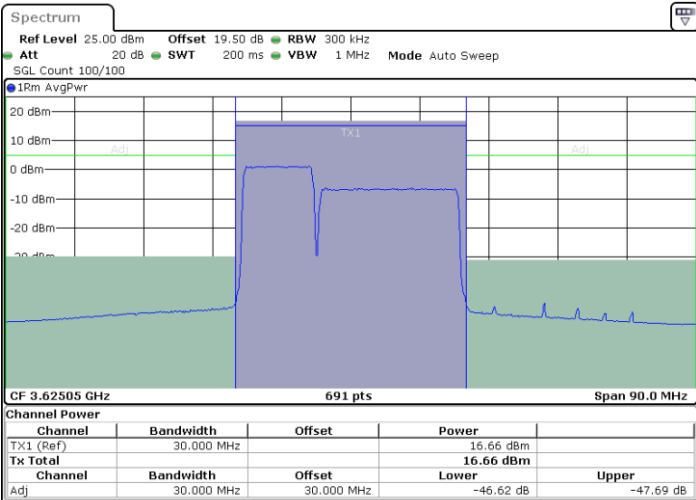

Date: 26.NOV.2024 15:21:07

LTE Band 48C / 10MHz+20MHz

16QAM

Lowest Channel / 1RB0 and 1RB99

Lowest Channel / 1RB49 and 1RB0

Date: 26.NOV.2024 15:59:54

Date: 26.NOV.2024 16:02:19

Lowest Channel / FullIRB

N/A

Date: 26.NOV.2024 15:57:29

LTE Band 48C / 10MHz+20MHz

16QAM

Middle Channel / 1RB0 and 1RB99

Middle Channel / 1RB49 and 1RB0

Date: 26.NOV.2024 15:52:38

Date: 26.NOV.2024 15:55:03

Middle Channel / FullIRB

N/A

Date: 26.NOV.2024 15:50:13

LTE Band 48C / 10MHz+20MHz

16QAM

Highest Channel / 1RB0 and 1RB99

Highest Channel / 1RB49 and 1RB0

Date: 26.NOV.2024 16:07:10