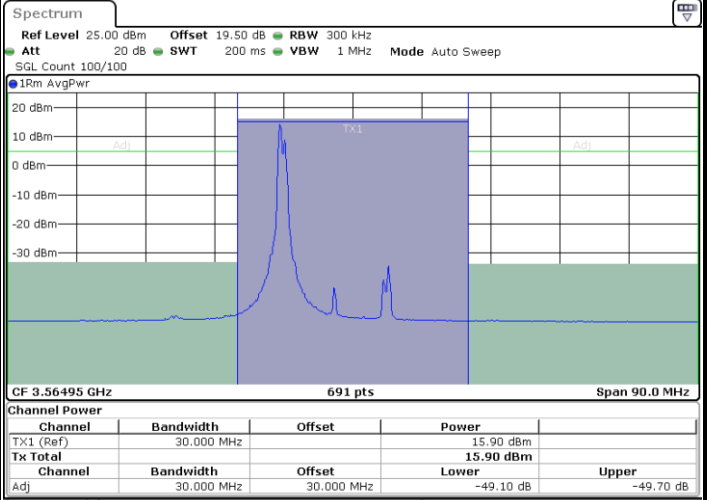

Highest Channel / 1RB99 and 1RB0

Date: 26.NOV.2024 17:34:00

Date: 26.NOV.2024 17:34:46

Highest Channel / FullRB

N/A

Date: 26.NOV.2024 17:30:07

LTE Band 48C / 5MHz+20MHz

16QAM

Lowest Channel / 1RB0 and 1RB99

Lowest Channel / 1RB24 and 1RB0

Date: 26.NOV.2024 15:16:16

Date: 26.NOV.2024 15:18:41

Lowest Channel / FullIRB

N/A

Date: 26.NOV.2024 15:13:51

LTE Band 48C / 5MHz+20MHz