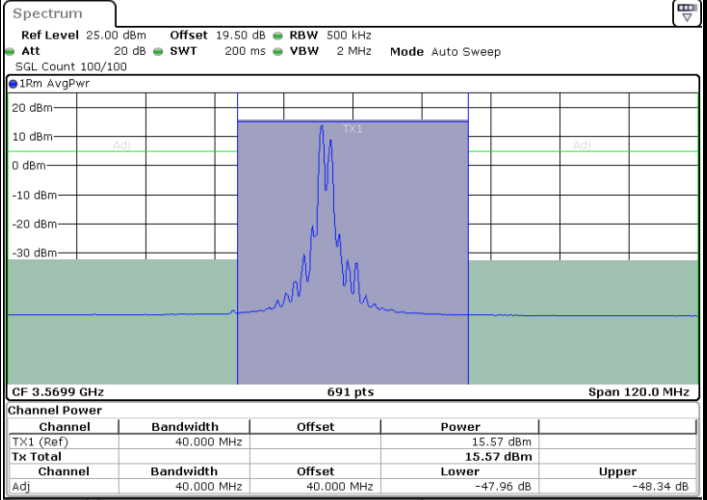

Middle Channel / FullIRB

N/A

Date: 26.NOV.2024 15:50:13

LTE Band 48C / 10MHz+20MHz

16QAM

Highest Channel / 1RB0 and 1RB99

Highest Channel / 1RB49 and 1RB0

Date: 26.NOV.2024 16:07:10

Date: 26.NOV.2024 16:09:34

Highest Channel / FullRB

N/A

Date: 26.NOV.2024 16:04:45

LTE Band 48C / 15MHz+20MHz

16QAM

Lowest Channel / 1RB0 and 1RB99

Lowest Channel / 1RB74 and 1RB0

Date: 26.NOV.2024 16:42:47

Date: 26.NOV.2024 16:45:13

Lowest Channel / FullIRB

N/A

Date: 26.NOV.2024 16:40:21

LTE Band 48C / 15MHz+20MHz

16QAM

Middle Channel / 1RB0 and 1RB99