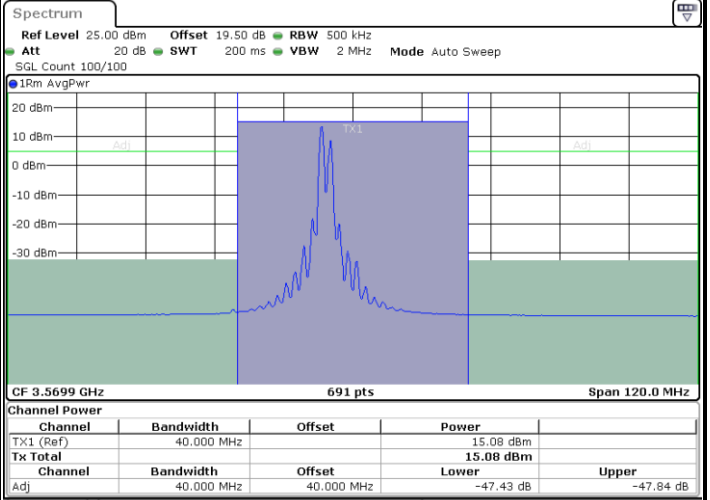

Date: 26.NOV.2024 15:49:25

LTE Band 48C / 10MHz+20MHz

QPSK

Highest Channel / 1RB0 and 1RB99

Highest Channel / 1RB49 and 1RB0

Date: 26.NOV.2024 16:07:58

Date: 26.NOV.2024 16:08:46

Highest Channel / FullRB

N/A

Date: 26.NOV.2024 16:03:56

LTE Band 48C / 15MHz+20MHz

QPSK

Lowest Channel / 1RB0 and 1RB99

Lowest Channel / 1RB74 and 1RB0

Date: 26.NOV.2024 16:43:36

Date: 26.NOV.2024 16:44:24

Lowest Channel / FullIRB

N/A

Date: 26.NOV.2024 16:39:33

LTE Band 48C / 15MHz+20MHz

QPSK

Middle Channel / 1RB0 and 1RB99

Middle Channel / 1RB74 and 1RB0

Date: 26.NOV.2024 16:36:18