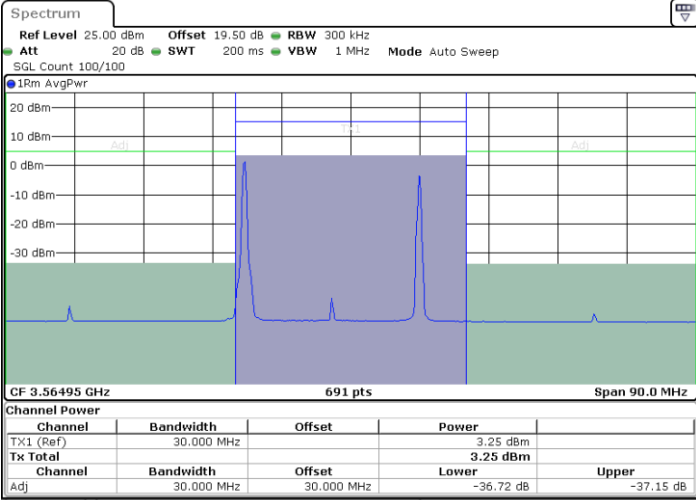

Date: 26.NOV.2024 16:37:07

Middle Channel / FullIRB

N/A

Date: 26.NOV.2024 16:32:16

LTE Band 48C / 15MHz+20MHz

QPSK

Highest Channel / 1RB0 and 1RB99

Highest Channel / 1RB74 and 1RB0

Date: 26.NOV.2024 16:50:52

Date: 26.NOV.2024 16:51:41

Highest Channel / FullRB

N/A

Date: 26.NOV.2024 16:46:51

LTE Band 48C / 20MHz+5MHz

QPSK

Lowest Channel / 1RB0 and 1RB24

Lowest Channel / 1RB99 and 1RB0

Date: 26.NOV.2024 15:38:53

Date: 26.NOV.2024 15:39:42

Lowest Channel / FullIRB

N/A

Date: 26.NOV.2024 15:34:52

LTE Band 48C / 20MHz+5MHz

QPSK