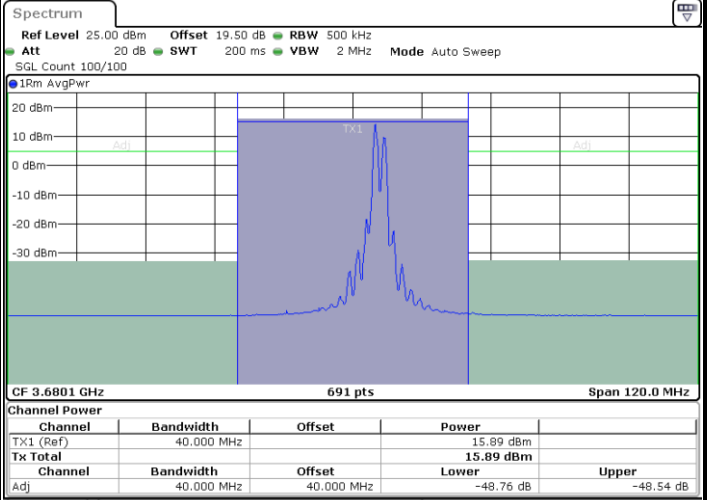

Date: 26.NOV.2024 17:14:25