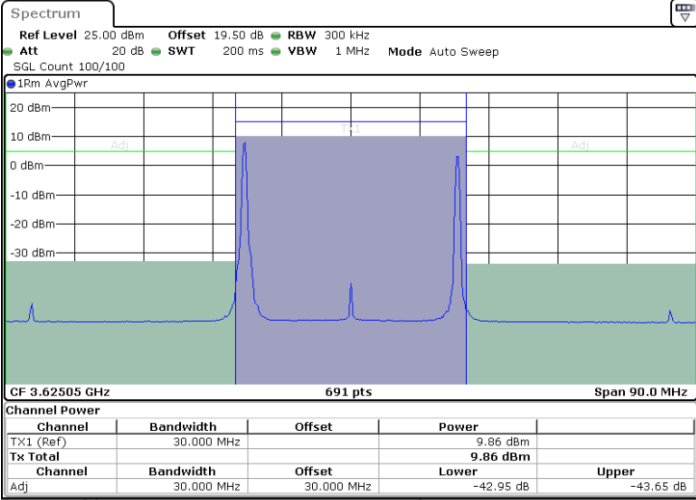

Date: 26.NOV.2024 16:18:29

LTE Band 48C / 20MHz+10MHz

QPSK

Middle Channel / 1RB0 and 1RB49

Middle Channel / 1RB99 and 1RB0

Date: 26.NOV.2024 16:15:15

Date: 26.NOV.2024 16:16:03

Middle Channel / FullIRB

N/A

Date: 26.NOV.2024 16:11:14

LTE Band 48C / 20MHz+10MHz

QPSK

Highest Channel / 1RB0 and 1RB49

Highest Channel / 1RB99 and 1RB0

Highest Channel / FullIRB

N/A