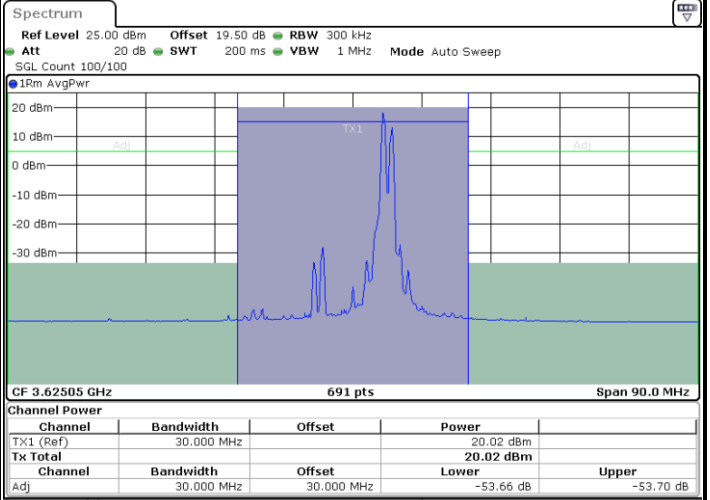

Lowest Channel / FullIRB

N/A

Date: 26.NOV.2024 16:19:18

LTE Band 48C / 20MHz+10MHz

16QAM

Middle Channel / 1RB0 and 1RB49

Middle Channel / 1RB99 and 1RB0

Date: 26.NOV.2024 16:14:27

Date: 26.NOV.2024 16:16:52

Middle Channel / FullIRB

N/A

Date: 26.NOV.2024 16:12:02

LTE Band 48C / 20MHz+10MHz

16QAM

Highest Channel / 1RB0 and 1RB49

Highest Channel / 1RB99 and 1RB0