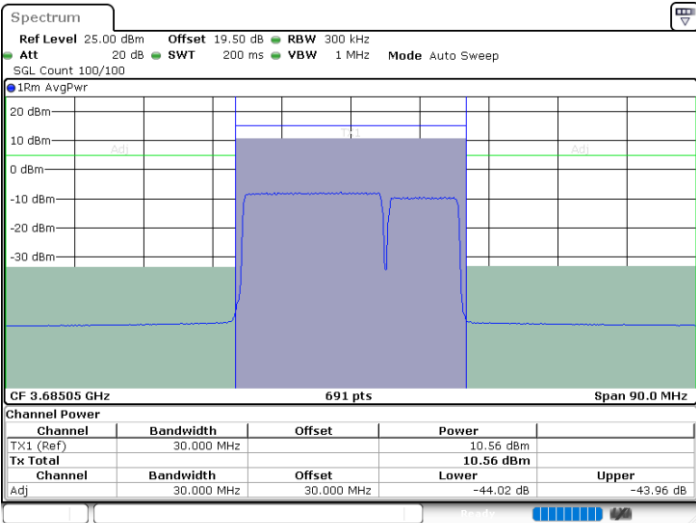

Lowest Channel / FullIRB

N/A

Date: 26.NOV.2024 16:19:18

LTE Band 48C / 20MHz+10MHz

16QAM

Middle Channel / 1RB0 and 1RB49

Middle Channel / 1RB99 and 1RB0

Date: 26.NOV.2024 16:14:27

Date: 26.NOV.2024 16:16:52

Middle Channel / FullIRB

N/A

Date: 26.NOV.2024 16:12:02

LTE Band 48C / 20MHz+10MHz

16QAM

Highest Channel / 1RB0 and 1RB49

Highest Channel / 1RB99 and 1RB0

Date: 26.NOV.2024 16:28:10

Date: 26.NOV.2024 16:30:36

Highest Channel / FullRB

N/A

Date: 26.NOV.2024 16:25:45

LTE Band 48C / 20MHz+15MHz

16QAM

Lowest Channel / 1RB0 and 1RB74