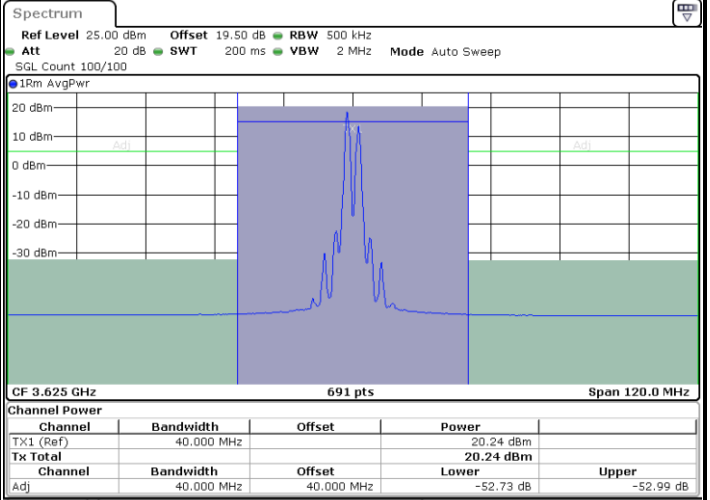

Highest Channel / FullRB

N/A

Date: 26.NOV.2024 17:08:47

LTE Band 48C / 20MHz+20MHz

QPSK

Lowest Channel / 1RB0 and 1RB99

Lowest Channel / 1RB99 and 1RB0

Date: 26.NOV.2024 17:26:57

Date: 26.NOV.2024 17:27:43

Lowest Channel / FullIRB

N/A

Date: 26.NOV.2024 17:23:03

LTE Band 48C / 20MHz+20MHz

QPSK

MiddleChannel / 1RB0 and 1RB99

Middle Channel / 1RB99 and 1RB0

Date: 26.NOV.2024 17:19:56

Date: 26.NOV.2024 17:20:42

Middle Channel / FullIRB

N/A

Date: 26.NOV.2024 17:16:02

LTE Band 48C / 20MHz+20MHz

QPSK

Highest Channel / 1RB0 and 1RB99