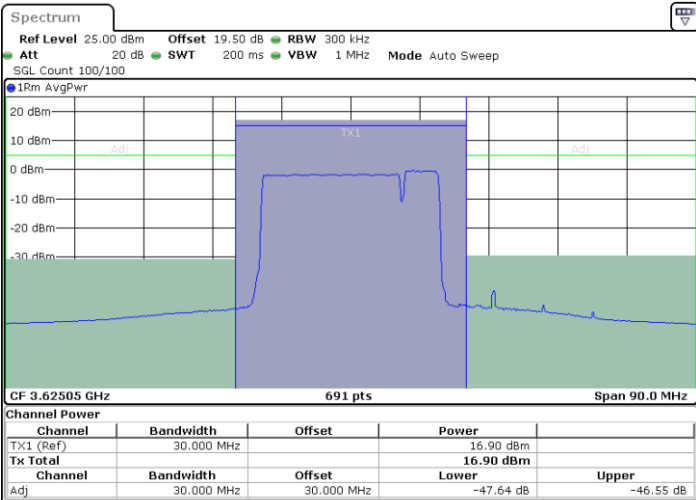

Highest Channel / 1RB0 and 1RB99

Highest Channel / 1RB74 and 1RB0

Date: 26.NOV.2024 16:50:04

Date: 26.NOV.2024 16:52:29

Highest Channel / FullRB

N/A

Date: 26.NOV.2024 16:47:39

LTE Band 48C / 20MHz+5MHz

LTE Band 48C / 20MHz+5MHz

16QAM

Middle Channel / 1RB0 and 1RB24

Middle Channel / 1RB99 and 1RB0

Date: 26.NOV.2024 15:30:50

Date: 26.NOV.2024 15:33:14

Middle Channel / FullIRB

N/A

Date: 26.NOV.2024 15:28:25

LTE Band 48C / 20MHz+5MHz

16QAM

Highest Channel / 1RB0 and 1RB24

Highest Channel / 1RB99 and 1RB0

Date: 26.NOV.2024 15:45:21

Date: 26.NOV.2024 15:47:45

Highest Channel / FullRB