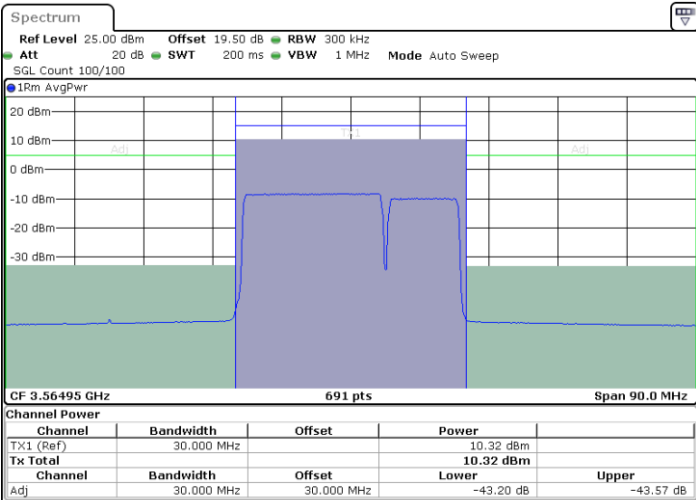

Date: 26.NOV.2024 15:28:25

LTE Band 48C / 20MHz+5MHz

16QAM

Highest Channel / 1RB0 and 1RB24

Highest Channel / 1RB99 and 1RB0

Date: 26.NOV.2024 15:45:21

Date: 26.NOV.2024 15:47:45

Highest Channel / FullRB

N/A

Date: 26.NOV.2024 15:42:56

LTE Band 48C / 20MHz+10MHz

16QAM

Lowest Channel / 1RB0 and 1RB49

Lowest Channel / 1RB99 and 1RB0

Date: 26.NOV.2024 16:21:43

Date: 26.NOV.2024 16:24:08

Lowest Channel / FullIRB

N/A

Date: 26.NOV.2024 16:19:18

LTE Band 48C / 20MHz+10MHz

16QAM

Middle Channel / 1RB0 and 1RB49

Middle Channel / 1RB99 and 1RB0

Date: 26.NOV.2024 16:14:27

Date: 26.NOV.2024 16:16:52

Middle Channel / FullIRB

N/A

Date: 26.NOV.2024 16:12:02

LTE Band 48C / 20MHz+10MHz

16QAM

Highest Channel / 1RB0 and 1RB49

Highest Channel / 1RB99 and 1RB0