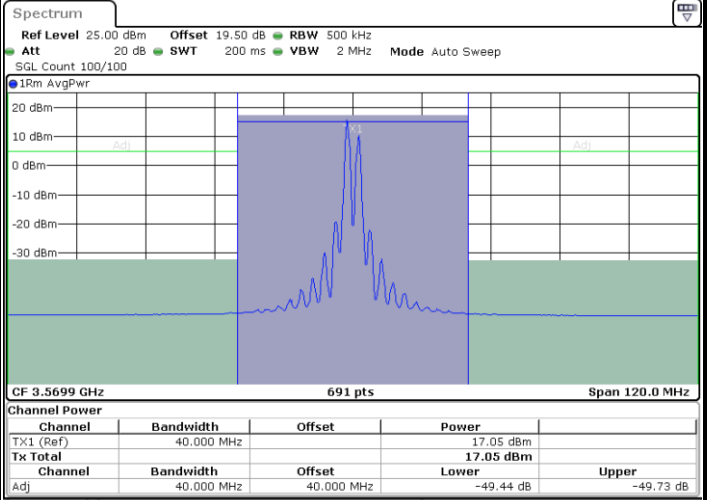

LTE Band 48C / 20MHz+20MHz

16QAM

Lowest Channel / 1RB0 and 1RB99

Lowest Channel / 1RB99 and 1RB0

Date: 26.NOV.2024 17:26:10

Date: 26.NOV.2024 17:28:30

Lowest Channel / FullIRB

N/A