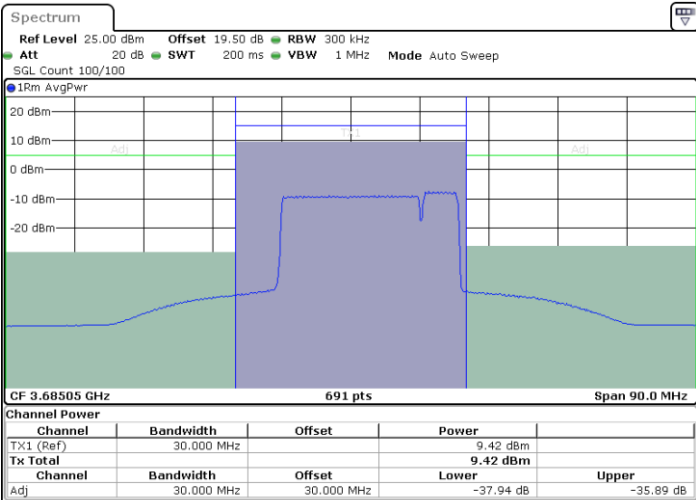

LTE Band 48C / 20MHz+5MHz

16QAM

Middle Channel / 1RB0 and 1RB24

Middle Channel / 1RB99 and 1RB0

Date: 26.NOV.2024 15:30:50

Date: 26.NOV.2024 15:33:14

Middle Channel / FullIRB

N/A

Date: 26.NOV.2024 15:28:25

LTE Band 48C / 20MHz+5MHz

16QAM

Highest Channel / 1RB0 and 1RB24

Highest Channel / 1RB99 and 1RB0

Date: 26.NOV.2024 15:45:21

Date: 26.NOV.2024 15:47:45

Highest Channel / FullRB

N/A

Date: 26.NOV.2024 15:42:56

LTE Band 48C / 20MHz+10MHz

16QAM

Lowest Channel / 1RB0 and 1RB49

Lowest Channel / 1RB99 and 1RB0

Date: 26.NOV.2024 16:21:43

Date: 26.NOV.2024 16:24:08