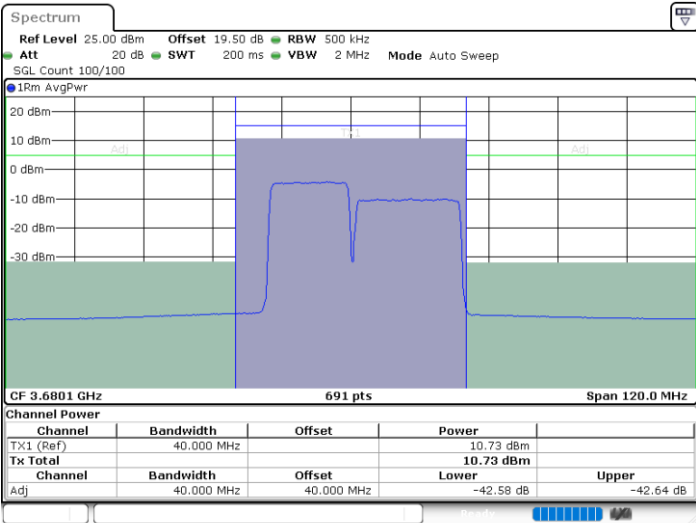

Date: 26.NOV.2024 16:37:07

Middle Channel / FullIRB

N/A

Date: 26.NOV.2024 16:32:16

LTE Band 48C / 15MHz+20MHz

QPSK

Highest Channel / 1RB0 and 1RB99

Highest Channel / 1RB74 and 1RB0

Date: 26.NOV.2024 16:50:52

Date: 26.NOV.2024 16:51:41

Highest Channel / FullRB

N/A

Date: 26.NOV.2024 16:46:51

LTE Band 48C / 20MHz+5MHz

QPSK

Lowest Channel / 1RB0 and 1RB24