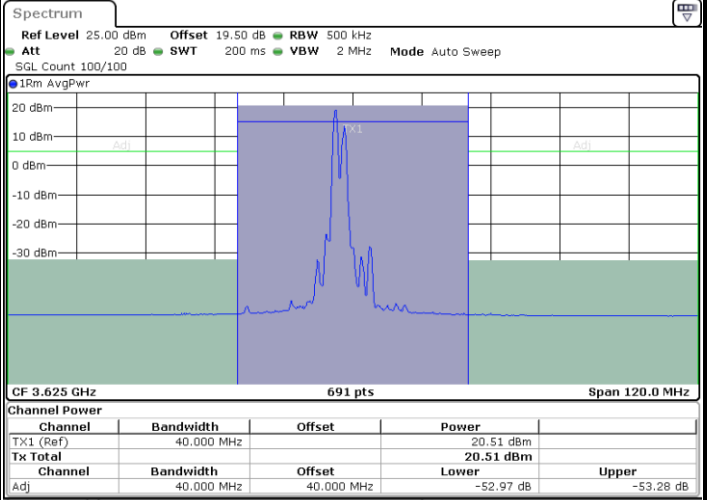

LTE Band 48C / 15MHz+20MHz

16QAM

Middle Channel / 1RB0 and 1RB99

Middle Channel / 1RB74 and 1RB0

Date: 26.NOV.2024 16:35:30

Date: 26.NOV.2024 16:37:55