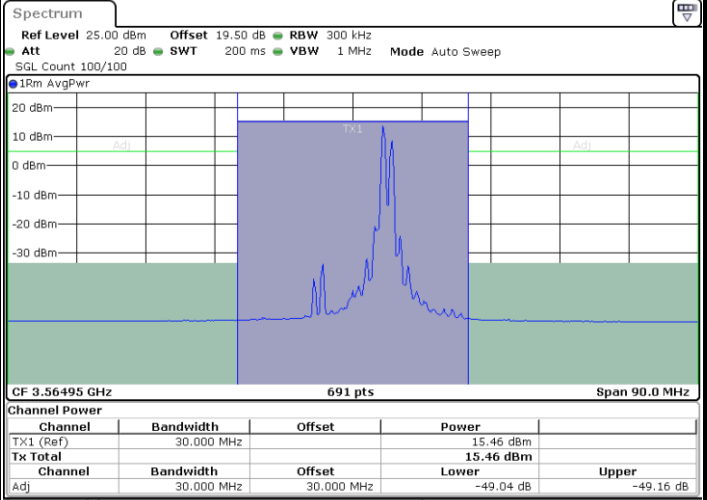

Date: 26.NOV.2024 15:28:25

LTE Band 48C / 20MHz+5MHz

16QAM

Highest Channel / 1RB0 and 1RB24

Highest Channel / 1RB99 and 1RB0

Date: 26.NOV.2024 15:45:21

Date: 26.NOV.2024 15:47:45

Highest Channel / FullRB

N/A

Date: 26.NOV.2024 15:42:56

LTE Band 48C / 20MHz+10MHz

16QAM

Lowest Channel / 1RB0 and 1RB49

Lowest Channel / 1RB99 and 1RB0

Date: 26.NOV.2024 16:21:43

Date: 26.NOV.2024 16:24:08

Lowest Channel / FullIRB

N/A

Date: 26.NOV.2024 16:19:18

LTE Band 48C / 20MHz+10MHz

16QAM

Middle Channel / 1RB0 and 1RB49

Middle Channel / 1RB99 and 1RB0

Date: 26.NOV.2024 16:14:27