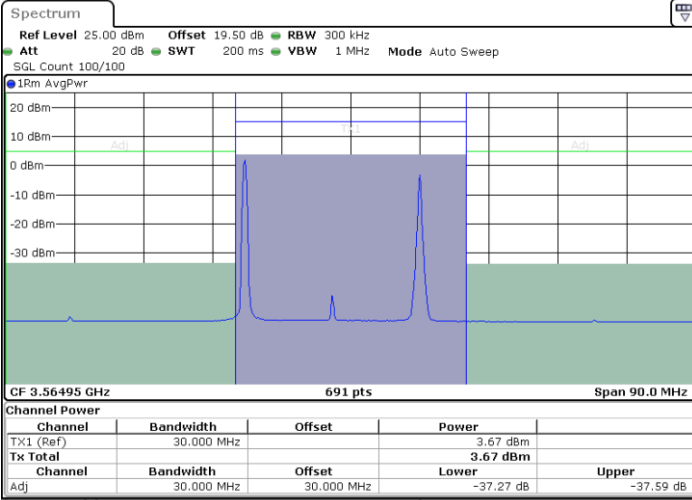

Date: 26.NOV.2024 17:19:56

Date: 26.NOV.2024 17:20:42

Middle Channel / FullIRB

N/A

Date: 26.NOV.2024 17:16:02

LTE Band 48C / 20MHz+20MHz

QPSK

Highest Channel / 1RB0 and 1RB99

Highest Channel / 1RB99 and 1RB0

Date: 26.NOV.2024 17:34:00

Date: 26.NOV.2024 17:34:46

Highest Channel / FullRB

N/A

Date: 26.NOV.2024 17:30:07

LTE Band 48C / 5MHz+20MHz

16QAM

Lowest Channel / 1RB0 and 1RB99

Lowest Channel / 1RB24 and 1RB0

Date: 26.NOV.2024 15:16:16

Date: 26.NOV.2024 15:18:41

Lowest Channel / FullIRB

N/A

Date: 26.NOV.2024 15:13:51

LTE Band 48C / 5MHz+20MHz