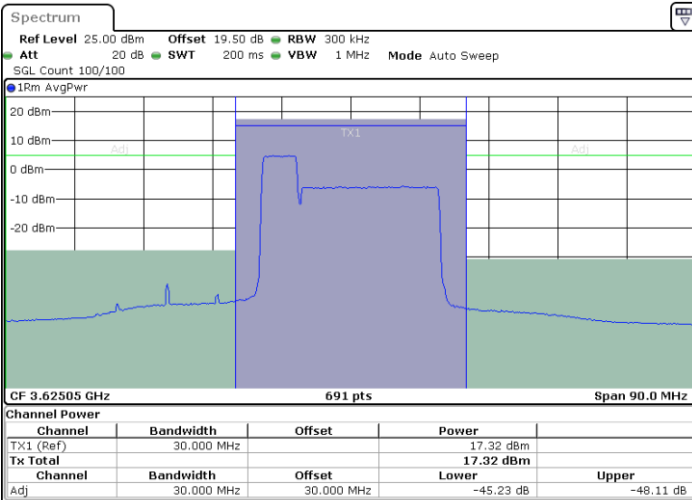

Middle Channel / 1RB24 and 1RB0

Date: 26.NOV.2024 15:09:30

Date: 26.NOV.2024 15:10:24

Middle Channel / FullIRB

N/A

Date: 26.NOV.2024 15:05:10

LTE Band 48C / 5MHz+20MHz

QPSK

Highest Channel / 1RB0 and 1RB99

Highest Channel / 1RB24 and 1RB0

Date: 26.NOV.2024 15:24:20

Date: 26.NOV.2024 15:25:08

Highest Channel / FullRB

N/A

Date: 26.NOV.2024 15:20:19

LTE Band 48C / 10MHz+20MHz