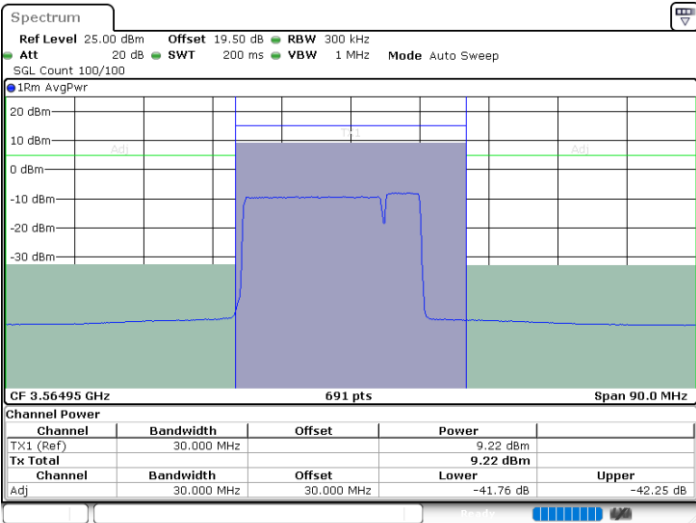

Date: 26.NOV.2024 16:50:52

Date: 26.NOV.2024 16:51:41

Highest Channel / FullRB

N/A

Date: 26.NOV.2024 16:46:51

LTE Band 48C / 20MHz+5MHz

QPSK

Lowest Channel / 1RB0 and 1RB24

Lowest Channel / 1RB99 and 1RB0

Date: 26.NOV.2024 15:38:53

Date: 26.NOV.2024 15:39:42

Lowest Channel / FullIRB

N/A

Date: 26.NOV.2024 15:34:52

LTE Band 48C / 20MHz+5MHz

QPSK

Middle Channel / 1RB0 and 1RB24

Middle Channel / 1RB99 and 1RB0

Date: 26.NOV.2024 15:31:38

Date: 26.NOV.2024 15:32:26

Middle Channel / FullIRB

N/A

Date: 26.NOV.2024 15:27:36

LTE Band 48C / 20MHz+5MHz