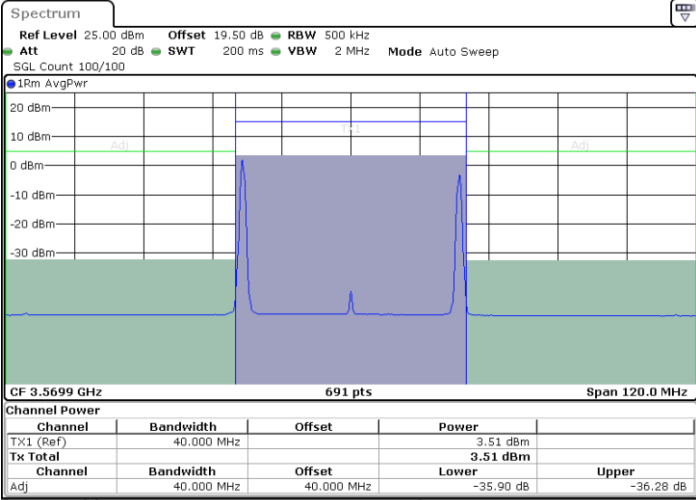

N/A

Date: 26.NOV.2024 16:54:10

LTE Band 48C / 20MHz+15MHz

QPSK

Highest Channel / 1RB0 and 1RB74

Highest Channel / 1RB99 and 1RB0

Date: 26.NOV.2024 17:12:49

Date: 26.NOV.2024 17:13:37

Highest Channel / FullRB

N/A

Date: 26.NOV.2024 17:08:47

LTE Band 48C / 20MHz+20MHz

QPSK

Lowest Channel / 1RB0 and 1RB99

Lowest Channel / 1RB99 and 1RB0

Date: 26.NOV.2024 17:26:57

Date: 26.NOV.2024 17:27:43

Lowest Channel / FullIRB

N/A

Date: 26.NOV.2024 17:23:03

LTE Band 48C / 20MHz+20MHz

QPSK

MiddleChannel / 1RB0 and 1RB99

Middle Channel / 1RB99 and 1RB0