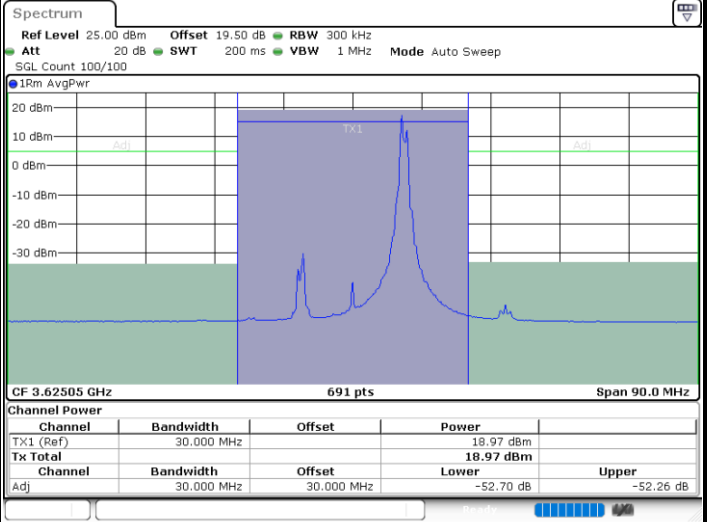

Date: 26.NOV.2024 16:50:52

Date: 26.NOV.2024 16:51:41

Highest Channel / FullRB

N/A

Date: 26.NOV.2024 16:46:51

LTE Band 48C / 20MHz+5MHz

QPSK

Lowest Channel / 1RB0 and 1RB24

Lowest Channel / 1RB99 and 1RB0

Date: 26.NOV.2024 15:38:53

Date: 26.NOV.2024 15:39:42

Lowest Channel / FullIRB

N/A

Date: 26.NOV.2024 15:34:52

LTE Band 48C / 20MHz+5MHz

QPSK

Middle Channel / 1RB0 and 1RB24

Middle Channel / 1RB99 and 1RB0

Date: 26.NOV.2024 15:31:38

Date: 26.NOV.2024 15:32:26

Middle Channel / FullIRB

N/A

Date: 26.NOV.2024 15:27:36

LTE Band 48C / 20MHz+5MHz