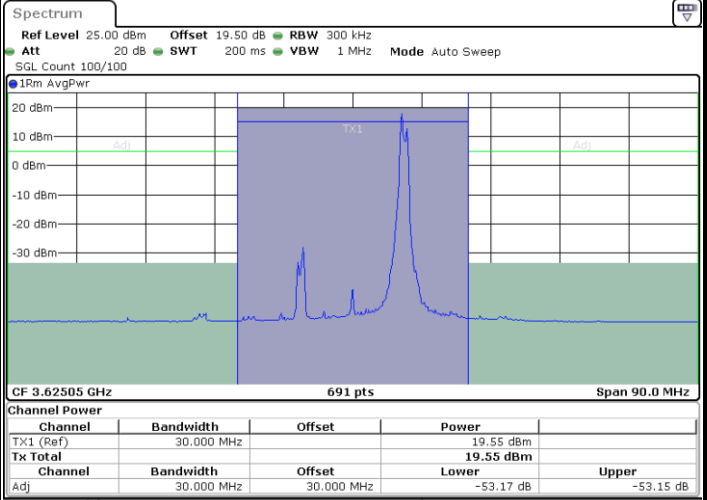

LTE Band 48C / 20MHz+5MHz

16QAM

Middle Channel / 1RB0 and 1RB24

Middle Channel / 1RB99 and 1RB0

Date: 26.NOV.2024 15:30:50

Date: 26.NOV.2024 15:33:14

Middle Channel / FullIRB

N/A

Date: 26.NOV.2024 15:28:25

LTE Band 48C / 20MHz+5MHz

16QAM

Highest Channel / 1RB0 and 1RB24

Highest Channel / 1RB99 and 1RB0

Date: 26.NOV.2024 15:45:21

Date: 26.NOV.2024 15:47:45

Highest Channel / FullRB