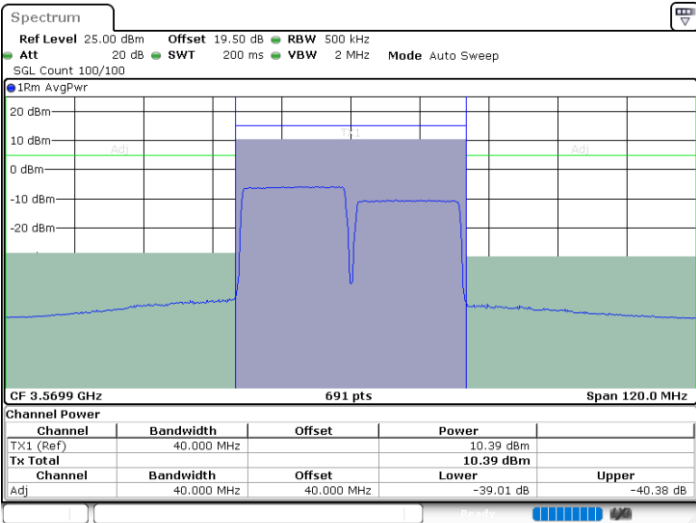

N/A

Date: 26.NOV.2024 16:54:10

LTE Band 48C / 20MHz+15MHz

QPSK

Highest Channel / 1RB0 and 1RB74

Highest Channel / 1RB99 and 1RB0

Date: 26.NOV.2024 17:12:49

Date: 26.NOV.2024 17:13:37

Highest Channel / FullRB

N/A

Date: 26.NOV.2024 17:08:47

LTE Band 48C / 20MHz+20MHz

QPSK

Lowest Channel / 1RB0 and 1RB99

Lowest Channel / 1RB99 and 1RB0

Date: 26.NOV.2024 17:26:57

Date: 26.NOV.2024 17:27:43

Lowest Channel / FullIRB

N/A

Date: 26.NOV.2024 17:23:03

LTE Band 48C / 20MHz+20MHz

QPSK

MiddleChannel / 1RB0 and 1RB99

Middle Channel / 1RB99 and 1RB0