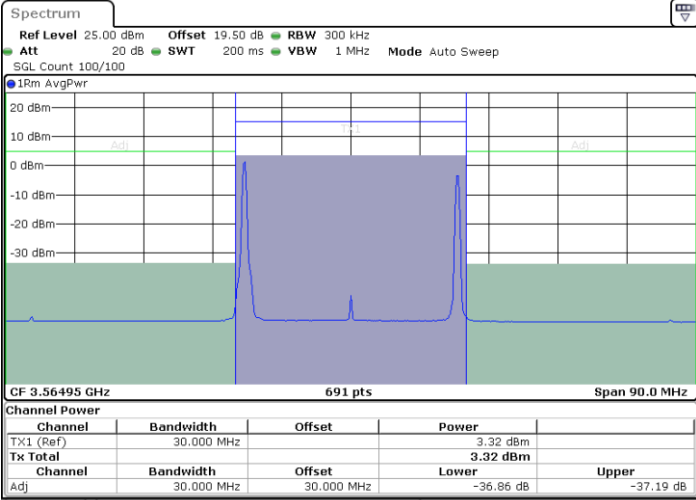

QPSK

Highest Channel / 1RB0 and 1RB24

Highest Channel / 1RB99 and 1RB0

Date: 26.NOV.2024 15:46:09

Date: 26.NOV.2024 15:46:57

Highest Channel / FullRB

N/A

Date: 26.NOV.2024 15:42:07

LTE Band 48C / 20MHz+10MHz

QPSK

Lowest Channel / 1RB0 and 1RB49

Lowest Channel / 1RB99 and 1RB0

Date: 26.NOV.2024 16:22:31

Date: 26.NOV.2024 16:23:19

Lowest Channel / FullIRB

N/A