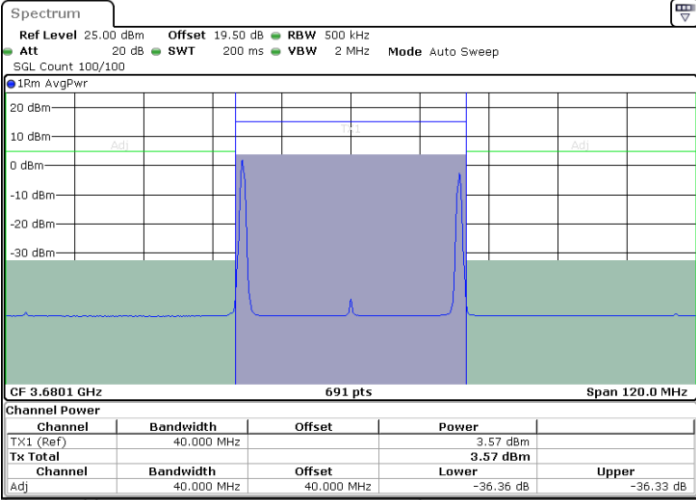

Date: 26.NOV.2024 17:27:43

Lowest Channel / FullIRB

N/A

Date: 26.NOV.2024 17:23:03

LTE Band 48C / 20MHz+20MHz

QPSK

MiddleChannel / 1RB0 and 1RB99

Middle Channel / 1RB99 and 1RB0

Date: 26.NOV.2024 17:19:56

Date: 26.NOV.2024 17:20:42

Middle Channel / FullIRB

N/A

Date: 26.NOV.2024 17:16:02

LTE Band 48C / 20MHz+20MHz

QPSK

Highest Channel / 1RB0 and 1RB99

Highest Channel / 1RB99 and 1RB0

Date: 26.NOV.2024 17:34:00

Date: 26.NOV.2024 17:34:46

Highest Channel / FullRB

N/A

Date: 26.NOV.2024 17:30:07

LTE Band 48C / 5MHz+20MHz

16QAM