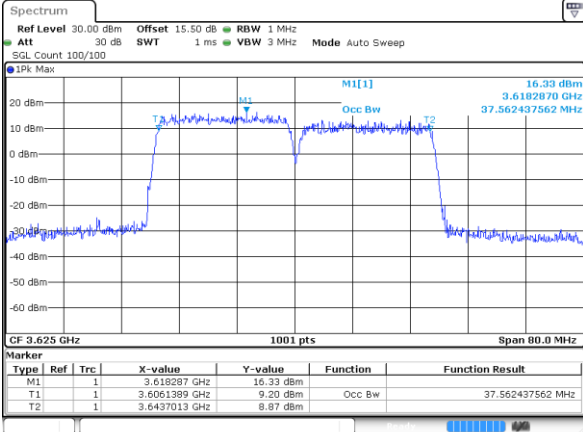

LTE Band 48C

16QAM

Middle Channel / 20MHz+20MHz

N/A

Date: 14 NOV 2024 12:15:58