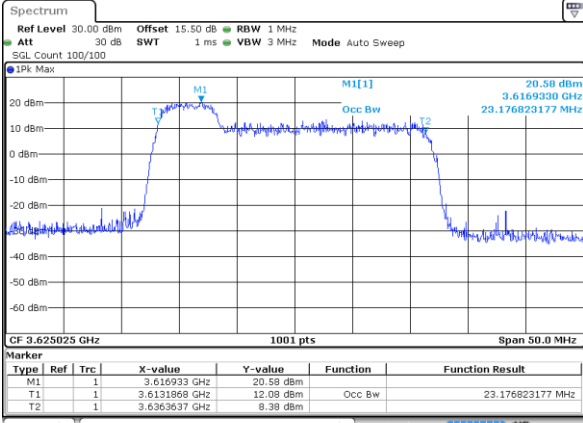

LTE Band 48C

16QAM

Middle Channel / 5MHz+20MHz

Date: 14 NOV 2024 10:19:36

Middle Channel / 10MHz+20MHz

Date: 14 NOV 2024 10:57:07

Middle Channel / 15MHz+20MHz

Date: 14 NOV 2024 11:36:37