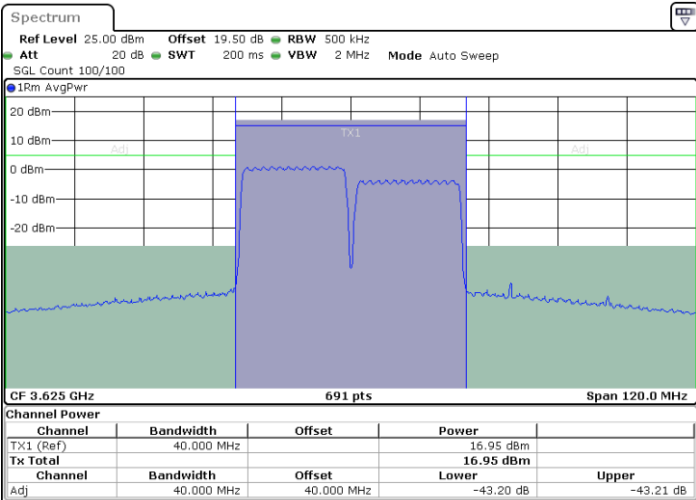

Highest Channel / FullRB

N/A

Date: 26.NOV.2024 17:08:47

LTE Band 48C / 20MHz+20MHz

QPSK

Lowest Channel / 1RB0 and 1RB99

Lowest Channel / 1RB99 and 1RB0

Date: 26.NOV.2024 17:26:57

Date: 26.NOV.2024 17:27:43

Lowest Channel / FullIRB

N/A

Date: 26.NOV.2024 17:23:03

LTE Band 48C / 20MHz+20MHz

QPSK

MiddleChannel / 1RB0 and 1RB99

Middle Channel / 1RB99 and 1RB0

Date: 26.NOV.2024 17:19:56

Date: 26.NOV.2024 17:20:42

Middle Channel / FullIRB

N/A

Date: 26.NOV.2024 17:16:02

LTE Band 48C / 20MHz+20MHz

QPSK

Highest Channel / 1RB0 and 1RB99