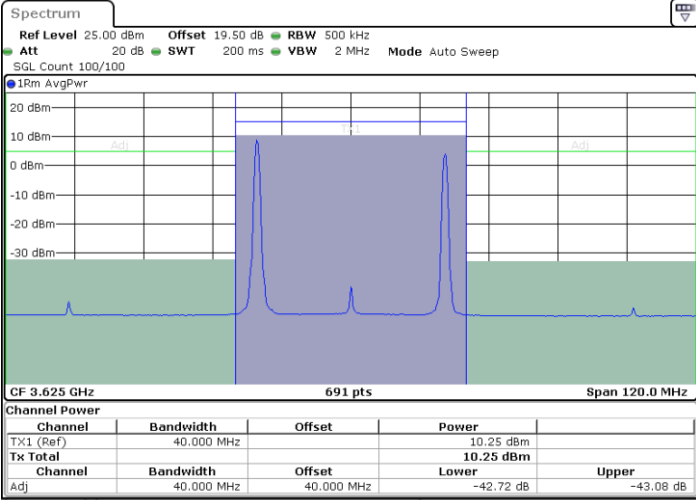

LTE Band 48C / 20MHz+15MHz

QPSK

Lowest Channel / 1RB0 and 1RB74

Lowest Channel / 1RB99 and 1RB0

Date: 26.NOV.2024 17:05:32

Date: 26.NOV.2024 17:06:21

Lowest Channel / FullIRB

N/A

Date: 26.NOV.2024 17:01:29

LTE Band 48C / 20MHz+15MHz

QPSK

Middle Channel / 1RB0 and 1RB74

Middle Channel / 1RB99 and 1RB0

Date: 26.NOV.2024 16:58:13

Date: 26.NOV.2024 16:59:02

Middle Channel / FullIRB

N/A

Date: 26.NOV.2024 16:54:10

LTE Band 48C / 20MHz+15MHz

QPSK

Highest Channel / 1RB0 and 1RB74

Highest Channel / 1RB99 and 1RB0

Date: 26.NOV.2024 17:12:49

Date: 26.NOV.2024 17:13:37