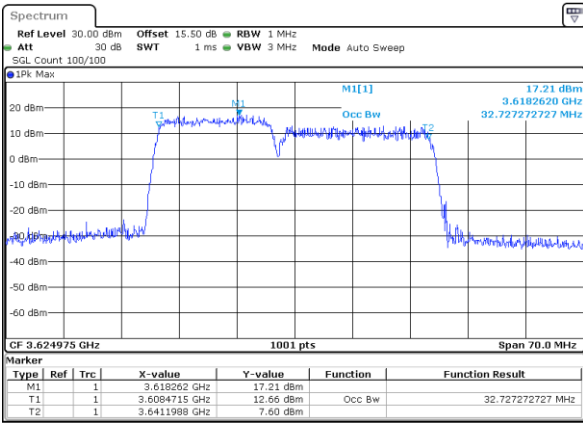

LTE Band 48C

16QAM

Middle Channel / 5MHz+20MHz

Date: 14 NOV 2024 10:19:36

Middle Channel / 10MHz+20MHz

Date: 14 NOV 2024 10:57:07

Middle Channel / 15MHz+20MHz

Date: 14 NOV 2024 11:36:37