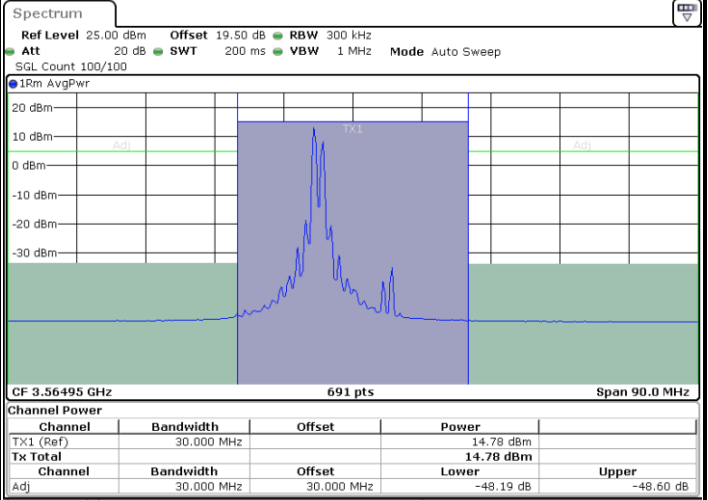

Date: 26.NOV.2024 16:01:30