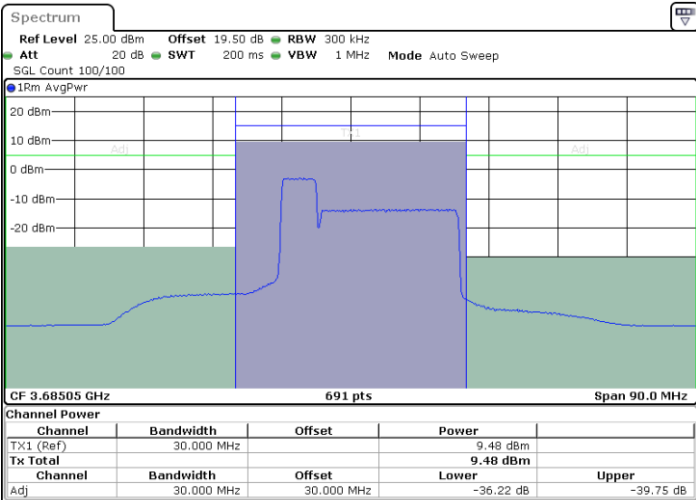

Lowest Channel / 1RB0 and 1RB99

Lowest Channel / 1RB24 and 1RB0

Date: 26.NOV.2024 15:16:16

Date: 26.NOV.2024 15:18:41

Lowest Channel / FullIRB

N/A

Date: 26.NOV.2024 15:13:51

LTE Band 48C / 5MHz+20MHz

LTE Band 48C / 5MHz+20MHz

16QAM

Highest Channel / 1RB0 and 1RB99

Highest Channel / 1RB24 and 1RB0

Date: 26.NOV.2024 15:23:32

Date: 26.NOV.2024 15:25:56

Highest Channel / FullRB

N/A

Date: 26.NOV.2024 15:21:07

LTE Band 48C / 10MHz+20MHz

16QAM

Lowest Channel / 1RB0 and 1RB99

Lowest Channel / 1RB49 and 1RB0

Date: 26.NOV.2024 15:59:54

Date: 26.NOV.2024 16:02:19

Lowest Channel / FullIRB