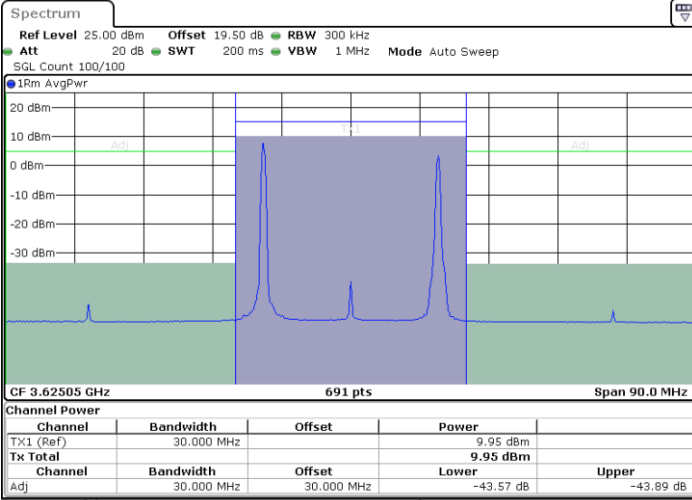

LTE Band 48C / 5MHz+20MHz

QPSK

Middle Channel / 1RB0 and 1RB99

Middle Channel / 1RB24 and 1RB0

Date: 26.NOV.2024 15:09:30