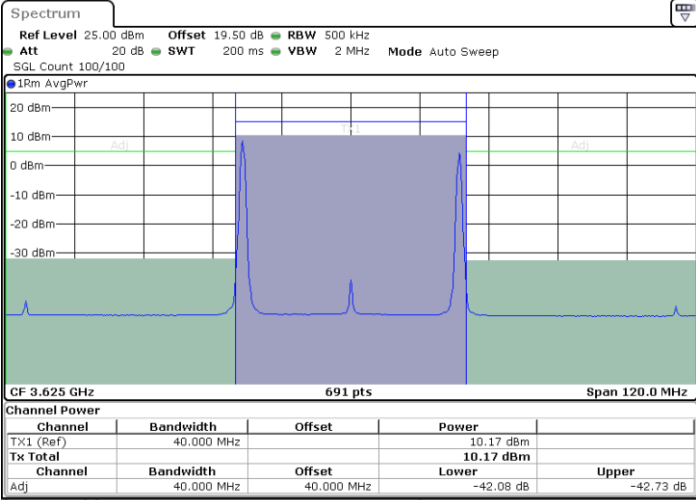

Highest Channel / FullRB

N/A

Date: 26.NOV.2024 17:08:47

LTE Band 48C / 20MHz+20MHz

QPSK

Lowest Channel / 1RB0 and 1RB99

Lowest Channel / 1RB99 and 1RB0

Date: 26.NOV.2024 17:26:57

Date: 26.NOV.2024 17:27:43

Lowest Channel / FullIRB

N/A

Date: 26.NOV.2024 17:23:03

LTE Band 48C / 20MHz+20MHz

QPSK

MiddleChannel / 1RB0 and 1RB99

Middle Channel / 1RB99 and 1RB0

Date: 26.NOV.2024 17:19:56

Date: 26.NOV.2024 17:20:42

Middle Channel / FullIRB

N/A

Date: 26.NOV.2024 17:16:02

LTE Band 48C / 20MHz+20MHz

QPSK

Highest Channel / 1RB0 and 1RB99