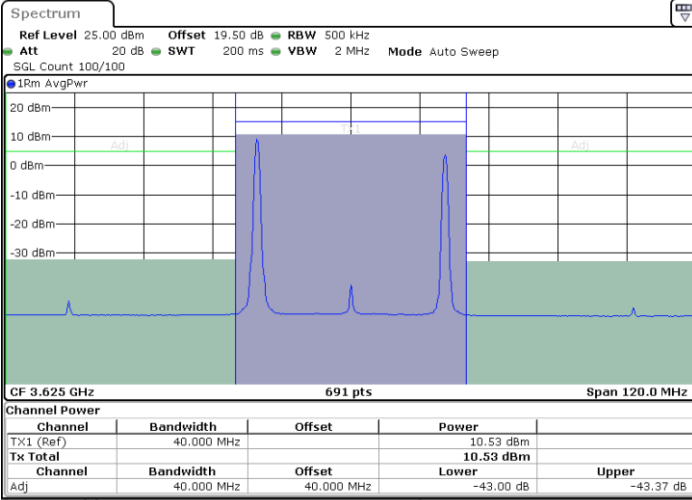

Date: 26.NOV.2024 16:28:10

Date: 26.NOV.2024 16:30:36

Highest Channel / FullRB

N/A

Date: 26.NOV.2024 16:25:45

LTE Band 48C / 20MHz+15MHz

16QAM

Lowest Channel / 1RB0 and 1RB74

Lowest Channel / 1RB99 and 1RB0

Date: 26.NOV.2024 17:04:43

Date: 26.NOV.2024 17:07:09

Lowest Channel / FullIRB

N/A

Date: 26.NOV.2024 17:02:17

LTE Band 48C / 20MHz+15MHz

16QAM

Middle Channel / 1RB0 and 1RB74

Middle Channel / 1RB99 and 1RB0

Date: 26.NOV.2024 16:57:25

Date: 26.NOV.2024 16:59:51

Middle Channel / FullIRB

N/A

Date: 26.NOV.2024 16:54:58

LTE Band 48C / 20MHz+15MHz