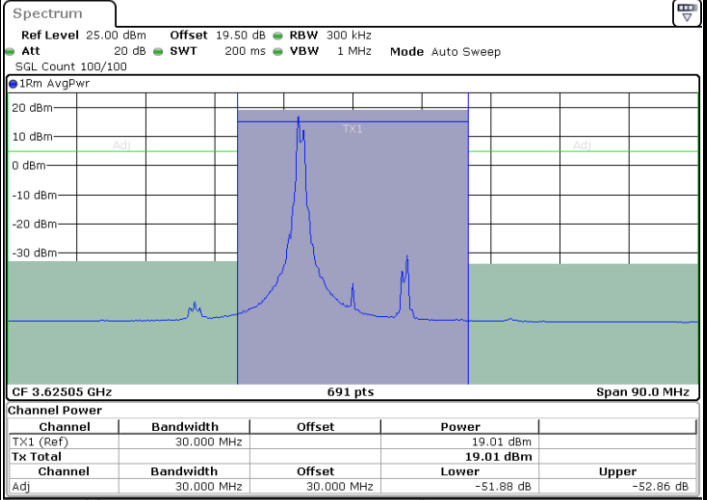

Date: 26.NOV.2024 15:10:24