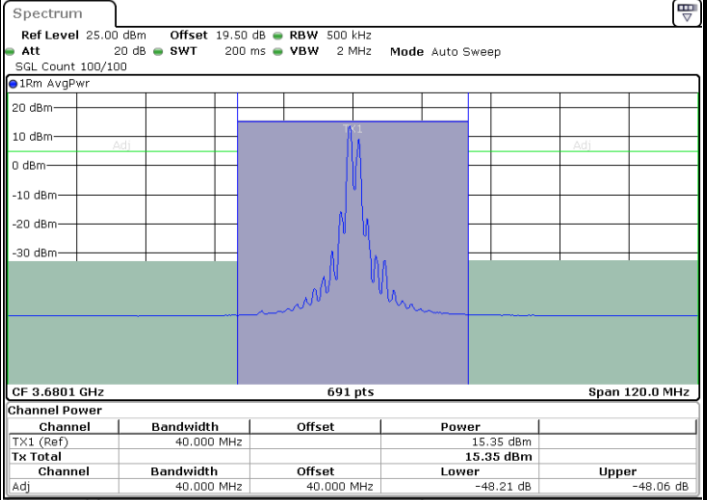

Date: 26.NOV.2024 16:37:07

Middle Channel / FullIRB

N/A

Date: 26.NOV.2024 16:32:16

LTE Band 48C / 15MHz+20MHz

QPSK

Highest Channel / 1RB0 and 1RB99

Highest Channel / 1RB74 and 1RB0

Date: 26.NOV.2024 16:50:52

Date: 26.NOV.2024 16:51:41

Highest Channel / FullRB

N/A

Date: 26.NOV.2024 16:46:51

LTE Band 48C / 20MHz+5MHz

QPSK

Lowest Channel / 1RB0 and 1RB24