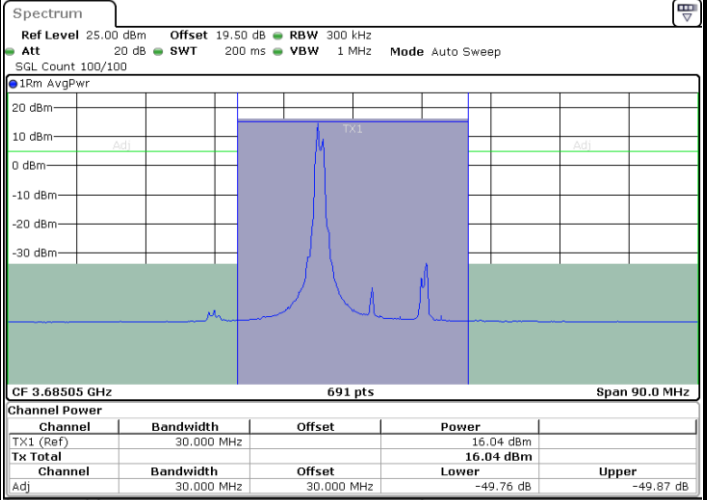

LTE Band 48C / 5MHz+20MHz

16QAM

Highest Channel / 1RB0 and 1RB99

Highest Channel / 1RB24 and 1RB0

Date: 26.NOV.2024 15:23:32

Date: 26.NOV.2024 15:25:56

Highest Channel / FullRB

N/A

Date: 26.NOV.2024 15:21:07

LTE Band 48C / 10MHz+20MHz

16QAM

Lowest Channel / 1RB0 and 1RB99

Lowest Channel / 1RB49 and 1RB0

Date: 26.NOV.2024 15:59:54

Date: 26.NOV.2024 16:02:19

Lowest Channel / FullIRB