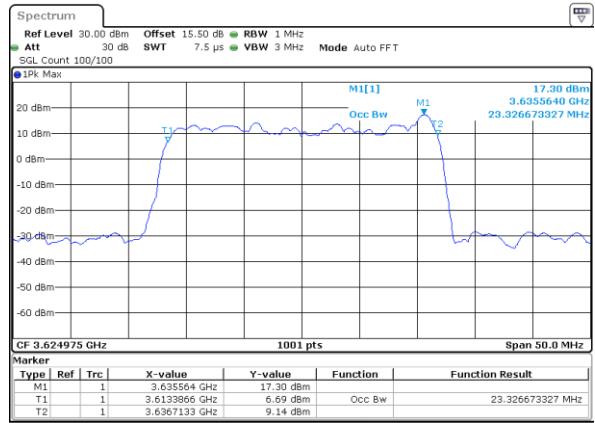

LTE Band 48C

16QAM

Middle Channel / 5MHz+20MHz

Date: 14 NOV 2024 10:19:36

Middle Channel / 10MHz+20MHz

Date: 14 NOV 2024 10:57:07

Middle Channel / 15MHz+20MHz

Date: 14 NOV 2024 11:36:37

Middle Channel / 20MHz+5MHz

Date: 23 NOV 2024 13:05:49

Middle Channel / 20MHz+10MHz

Date: 14 NOV 2024 11:16:51

Middle Channel / 20MHz+15MHz

Date: 14 NOV 2024 11:56:23

LTE Band 48C

16QAM