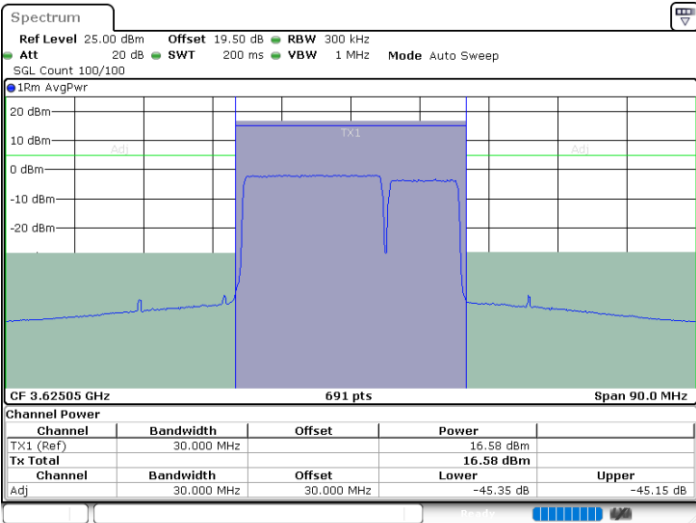

LTE Band 48C / 20MHz+10MHz

QPSK

Lowest Channel / 1RB0 and 1RB49

Lowest Channel / 1RB99 and 1RB0

Date: 26.NOV.2024 16:22:31

Date: 26.NOV.2024 16:23:19

Lowest Channel / FullIRB

N/A

Date: 26.NOV.2024 16:18:29

LTE Band 48C / 20MHz+10MHz

QPSK

Middle Channel / 1RB0 and 1RB49

Middle Channel / 1RB99 and 1RB0

Date: 26.NOV.2024 16:15:15

Date: 26.NOV.2024 16:16:03

Middle Channel / FullIRB

N/A

Date: 26.NOV.2024 16:11:14

LTE Band 48C / 20MHz+10MHz

QPSK

Highest Channel / 1RB0 and 1RB49

Highest Channel / 1RB99 and 1RB0

Highest Channel / FullIRB

N/A