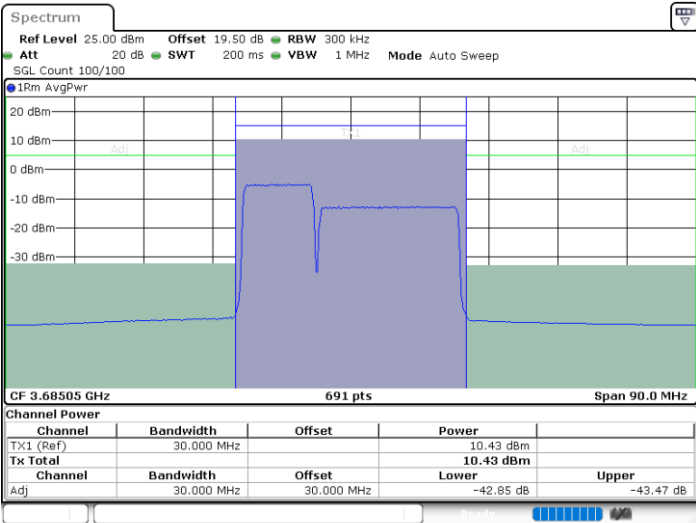

Date: 26.NOV.2024 15:49:25

LTE Band 48C / 10MHz+20MHz

QPSK

Highest Channel / 1RB0 and 1RB99

Highest Channel / 1RB49 and 1RB0

Date: 26.NOV.2024 16:07:58

Date: 26.NOV.2024 16:08:46

Highest Channel / FullRB

N/A

Date: 26.NOV.2024 16:03:56

LTE Band 48C / 15MHz+20MHz

QPSK

Lowest Channel / 1RB0 and 1RB99

Lowest Channel / 1RB74 and 1RB0

Date: 26.NOV.2024 16:43:36

Date: 26.NOV.2024 16:44:24