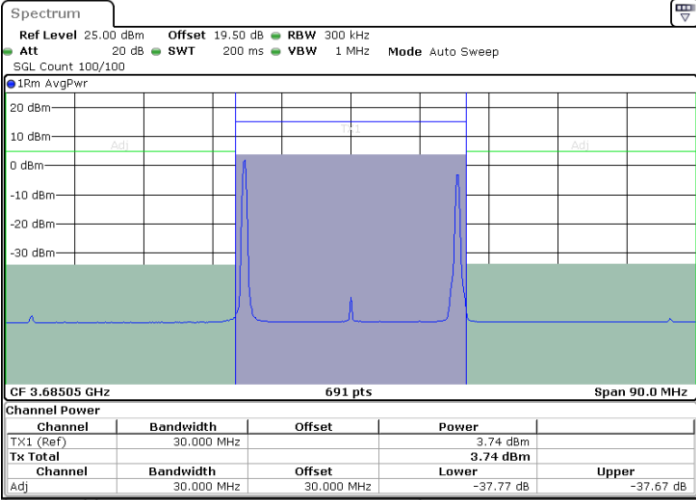

Middle Channel / FullIRB

N/A

Date: 26.NOV.2024 15:50:13

LTE Band 48C / 10MHz+20MHz

16QAM

Highest Channel / 1RB0 and 1RB99

Highest Channel / 1RB49 and 1RB0

Date: 26.NOV.2024 16:07:10

Date: 26.NOV.2024 16:09:34

Highest Channel / FullRB

N/A

Date: 26.NOV.2024 16:04:45

LTE Band 48C / 15MHz+20MHz

16QAM

Lowest Channel / 1RB0 and 1RB99

Lowest Channel / 1RB74 and 1RB0