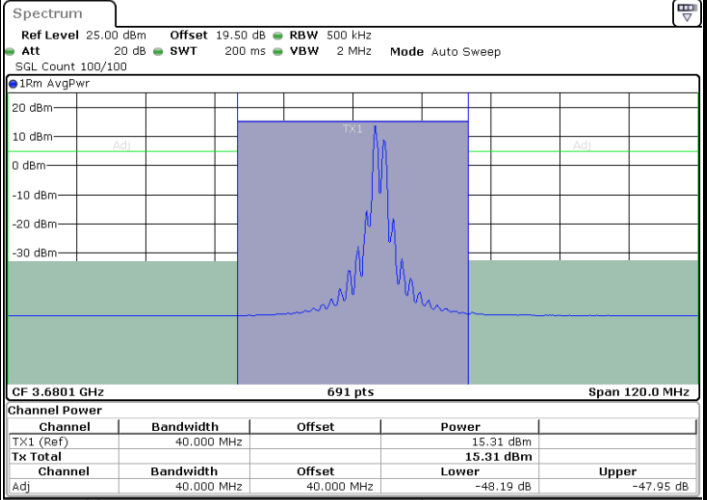

N/A

Date: 26.NOV.2024 16:54:10

LTE Band 48C / 20MHz+15MHz

QPSK

Highest Channel / 1RB0 and 1RB74

Highest Channel / 1RB99 and 1RB0

Date: 26.NOV.2024 17:12:49

Date: 26.NOV.2024 17:13:37

Highest Channel / FullRB

N/A

Date: 26.NOV.2024 17:08:47

LTE Band 48C / 20MHz+20MHz

QPSK

Lowest Channel / 1RB0 and 1RB99

Lowest Channel / 1RB99 and 1RB0

Date: 26.NOV.2024 17:26:57