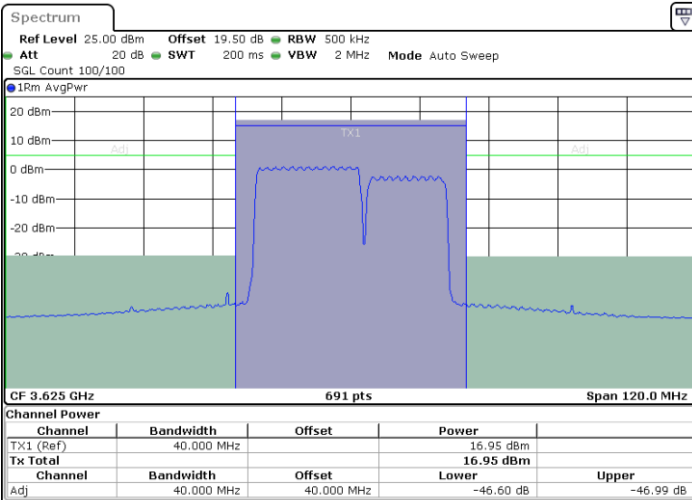

Lowest Channel / 1RB99 and 1RB0

Date: 26.NOV.2024 17:04:43

Date: 26.NOV.2024 17:07:09

Lowest Channel / FullIRB

N/A

Date: 26.NOV.2024 17:02:17

LTE Band 48C / 20MHz+15MHz

16QAM

Middle Channel / 1RB0 and 1RB74

Middle Channel / 1RB99 and 1RB0

Date: 26.NOV.2024 16:57:25

Date: 26.NOV.2024 16:59:51

Middle Channel / FullIRB

N/A

Date: 26.NOV.2024 16:54:58

LTE Band 48C / 20MHz+15MHz

16QAM

Highest Channel / 1RB0 and 1RB74

Highest Channel / 1RB99 and 1RB0

Date: 26.NOV.2024 17:12:00

Date: 26.NOV.2024 17:14:25

Highest Channel / FullRB

N/A

Date: 26.NOV.2024 17:09:35