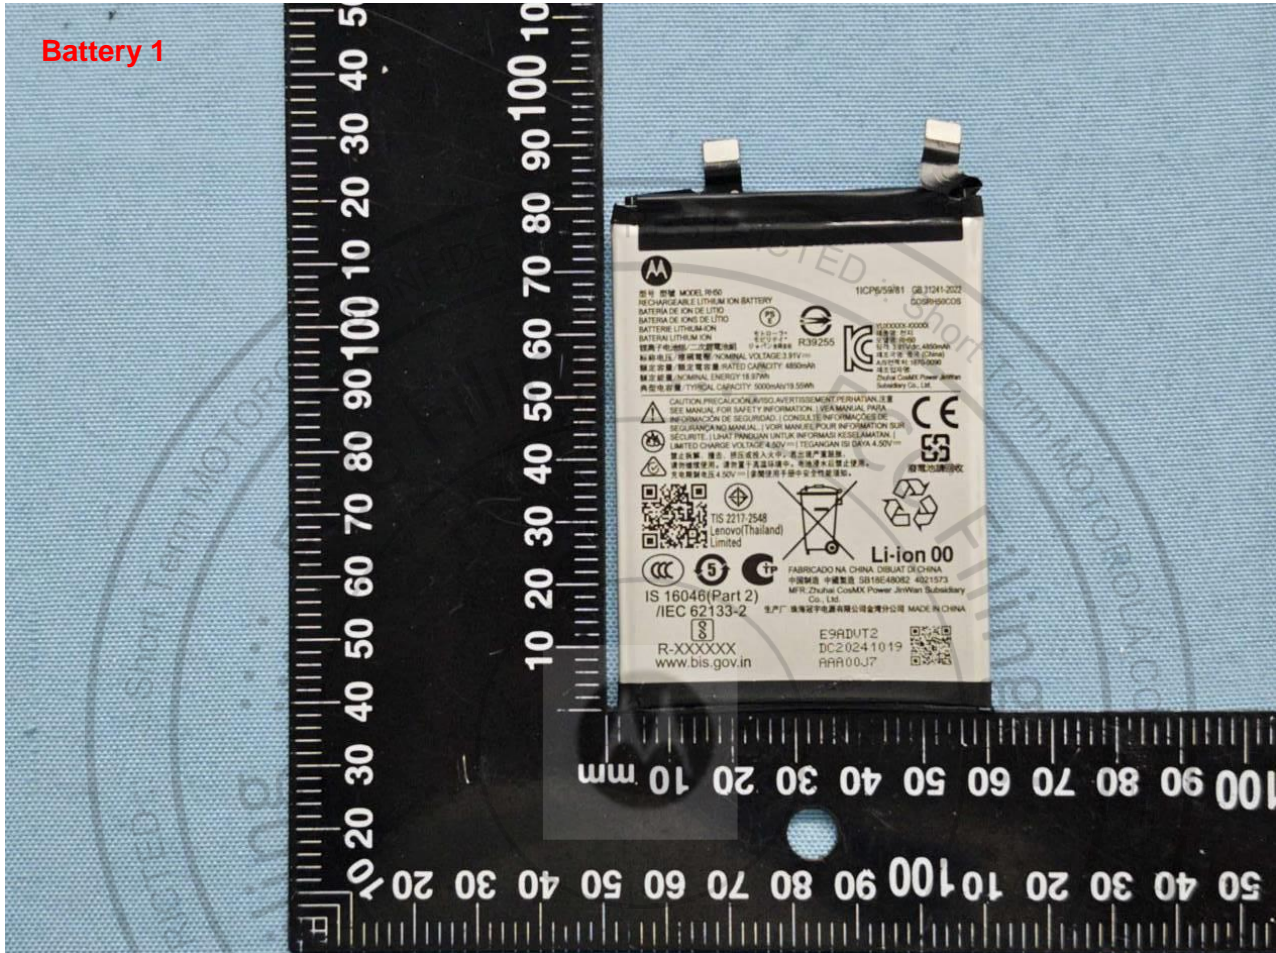

Brand Name: Motorola; Model Name: XT2517-1, XT2517-2, XT2517-3, XT2517V