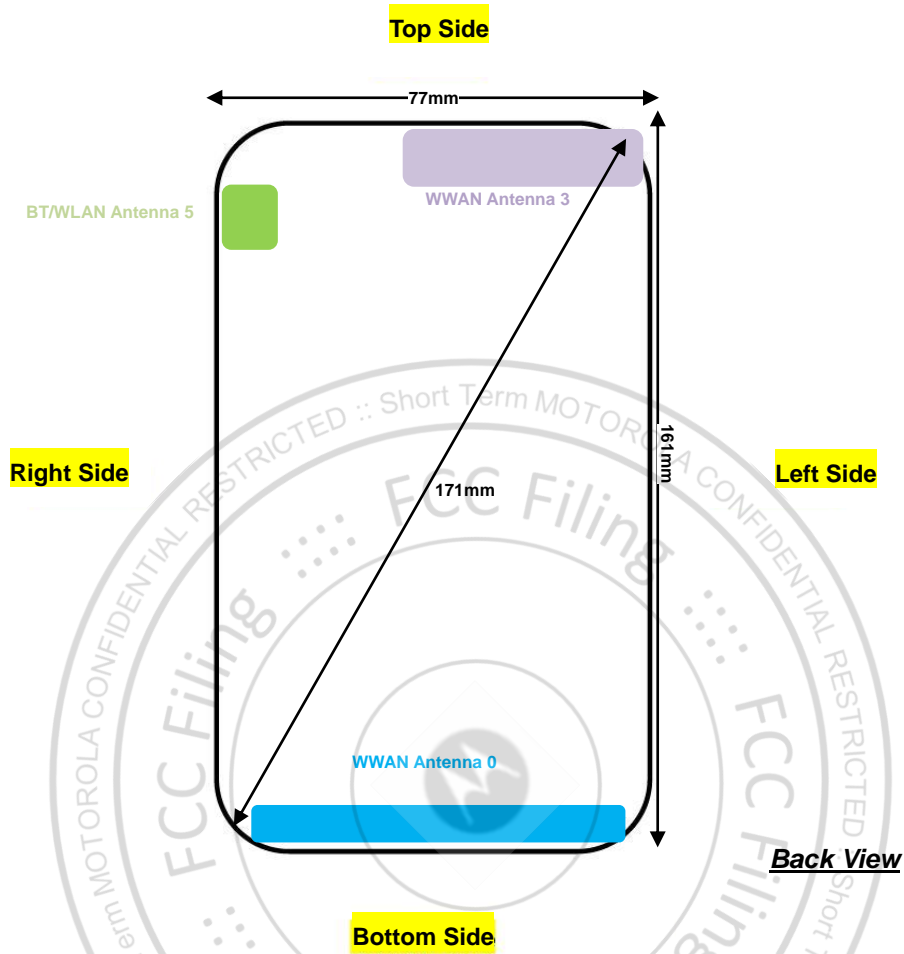

Appendix D. SAR Test Setup Photos

Head Exposure Condition

Right Cheek, Test Separation 0 mm

Right Tilted, Test Separation 0 mm

Left Cheek, Test Separation 0 mm

Left Tilted, Test Separation 0 mm

Hotspot Exposure Condition

Front, Test Separation 5 mm

Back, Test Separation 5 mm

Left Side, Test Separation 5 mm

Right Side, Test Separation 5 mm

Top Side, Test Separation 5 mm

Bottom Side, Test Separation 5 mm

Body-worn Exposure Condition

Front, Test Separation 5 mm

Back, Test Separation 5 mm

Back with headset, Test Separation 5 mm

Product Specific 10g SAR

Front, Test Separation 0 mm

Back, Test Separation 0 mm

Top Side, Test Separation 0 mm

Bottom Side, Test Separation 0 mm

Right Side, Test Separation 0 mm

Antenna Location

Antenna	Support Band
WWAN Antenna 0	GSM: 850/1900<TX/RX> UMTS: B2/4/5 <TX/RX> LTE: B2/4/5/7/13/26/38/66<TX/RX>
WWAN Antenna 3	LTE: B2/4/5/7/26/38/66<TX/RX>
BT/WLAN Antenna 5	Bluetooth<TX/RX> WLAN 2.4GHz<TX/RX> WLAN 5GHz<TX/RX>