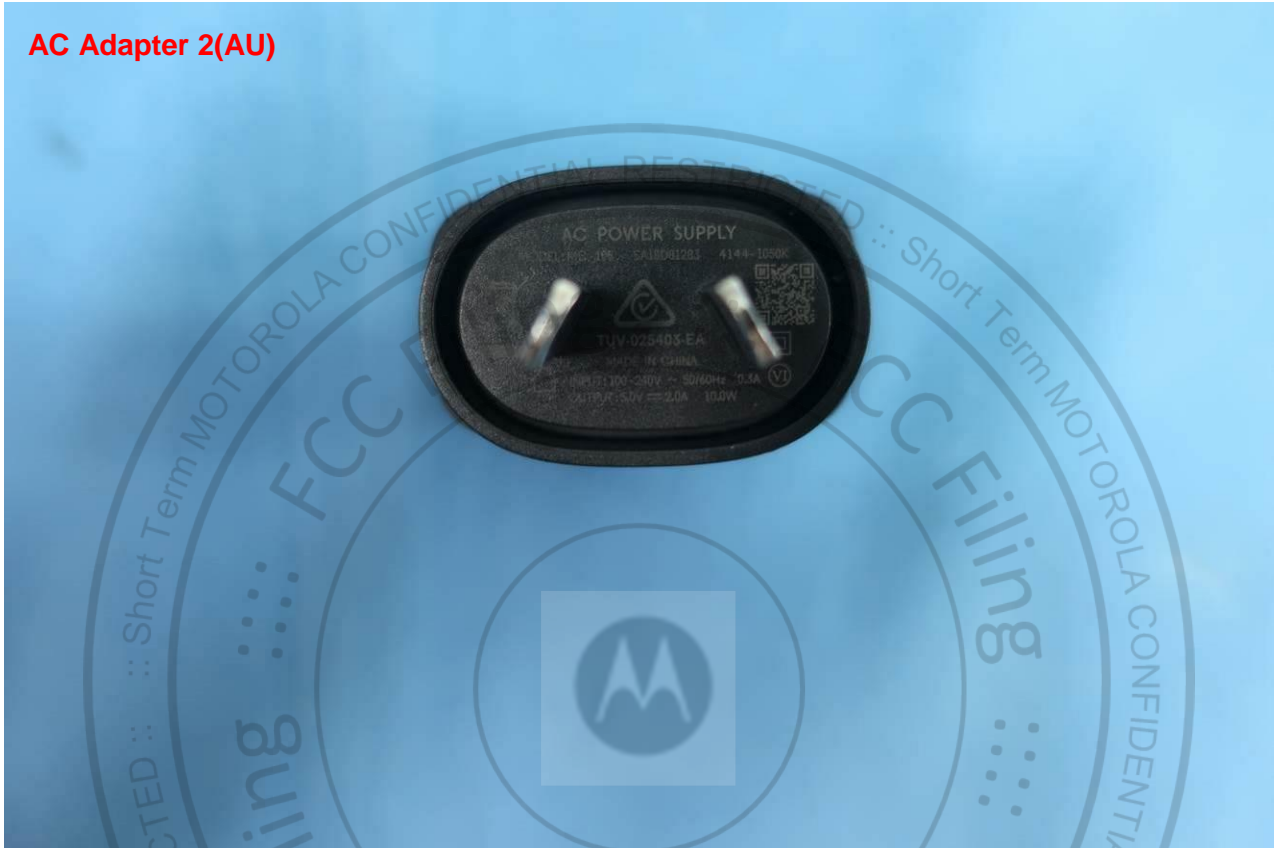

Brand Name: Motorola; Model Name: XT2523-2, XT2523-8

AC Adapter 2(AU)