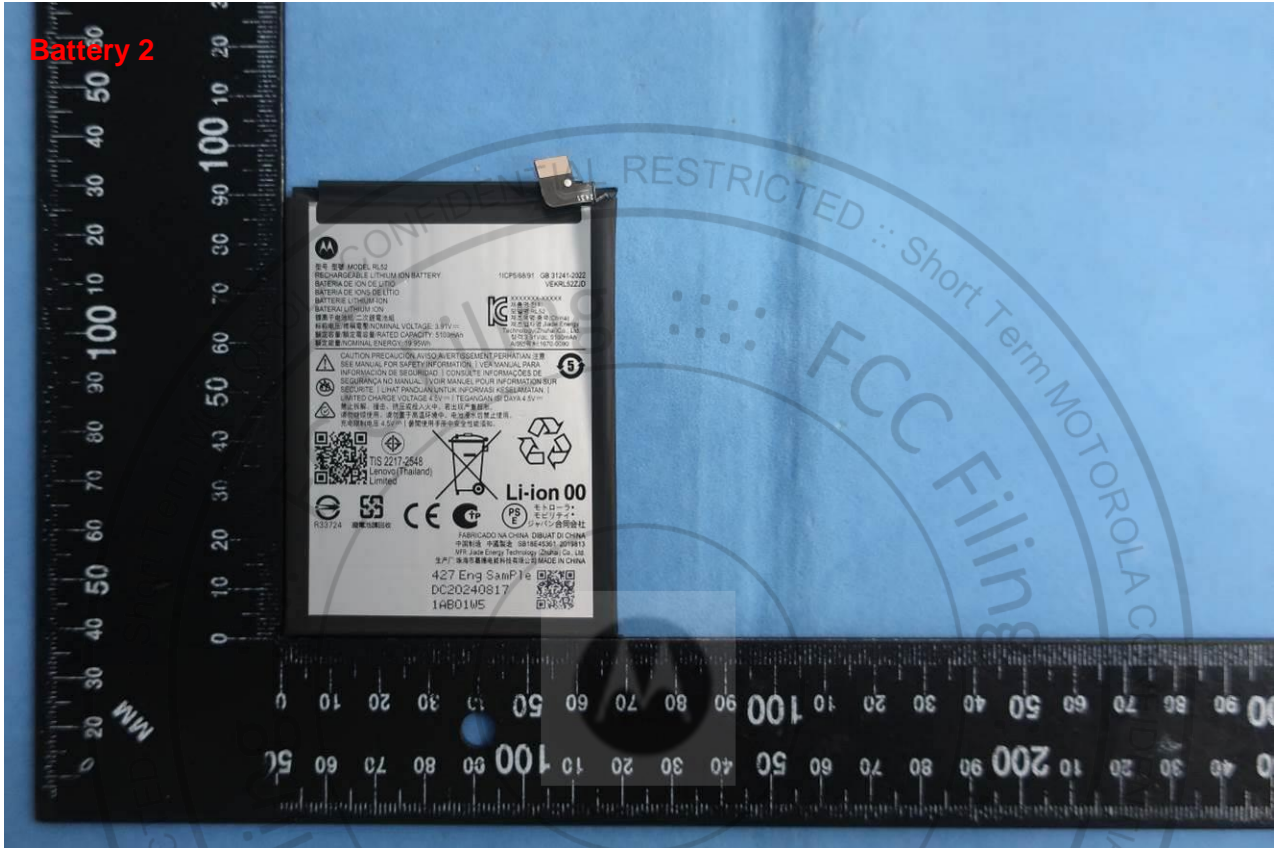

AC Adapter 2(US)

Brand Name: Motorola; Model Name: XT2523-2, XT2523-8

AC Adapter 3(CHILE)

Brand Name: Motorola; Model Name: XT2523-2, XT2523-8

Brand Name: Motorola; Model Name: XT2523-2, XT2523-8

Brand Name: Motorola; Model Name: XT2523-2, XT2523-8