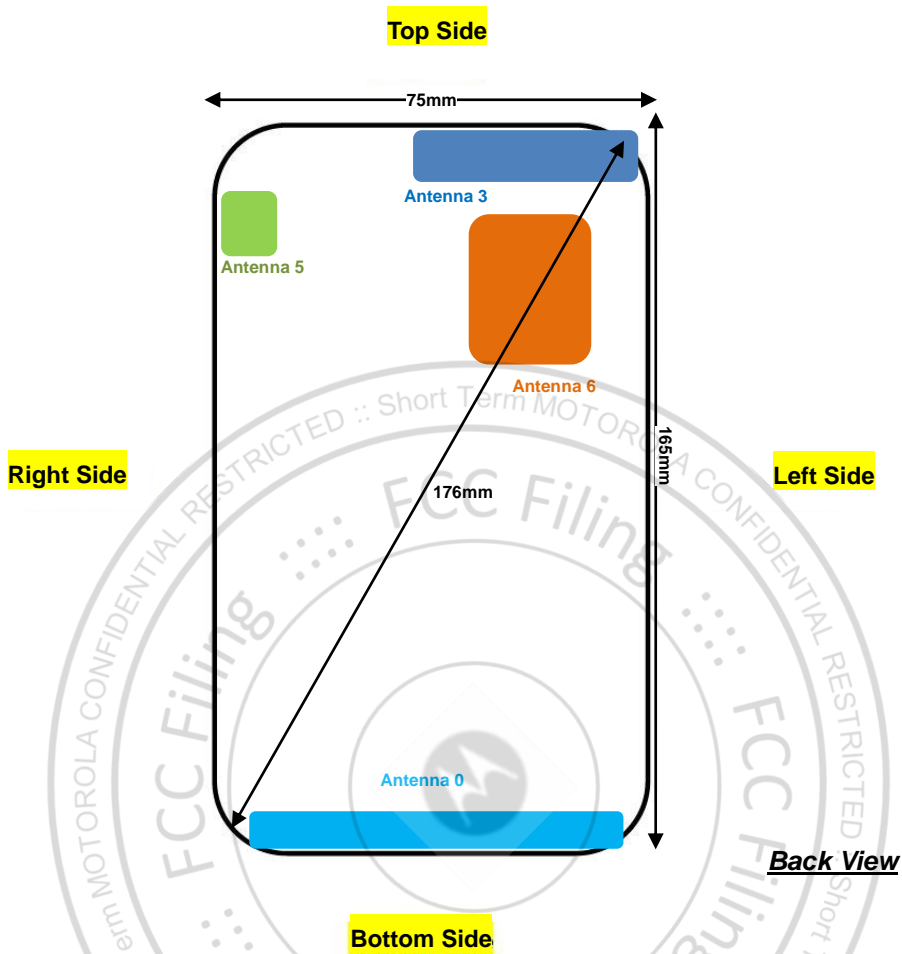

Front, Test Separation 5 mm

Back, Test Separation 5 mm

Left Side, Test Separation 5 mm

Right Side, Test Separation 5 mm

Top Side, Test Separation 5 mm

Bottom Side, Test Separation 5 mm

Body-worn Exposure Condition

Back, Test Separation 0 mm

Left Side, Test Separation 0 mm

Right Side, Test Separation 0 mm

Top Side, Test Separation 0 mm

Bottom Side, Test Separation 0 mm

Sensor off

Front, Test Separation 5 mm

Front, Test Separation 4 mm

Front, Test Separation 3 mm

Back, Test Separation 11 mm

Back, Test Separation 10 mm

Back, Test Separation 7 mm

Left Side, Test Separation 5 mm

Bottom Side, Test Separation 11 mm

Right Side, Test Separation 7 mm

Top Side, Test Separation 6 mm

Antenna Location

Antenna	Support Band
Antenna 0	GSM: 850/1900<TX/RX> UMTS: B2/5<TX/RX> LTE: B2/5/7/38/41<TX/RX>
Antenna 3	LTE: B2/5/7/38/41<TX/RX>
Antenna 5	Bluetooth<TX/RX> WLAN 2.4GHz <TX/RX> WLAN 5GHz <TX/RX>
Antenna 6	NFC <TX/RX>