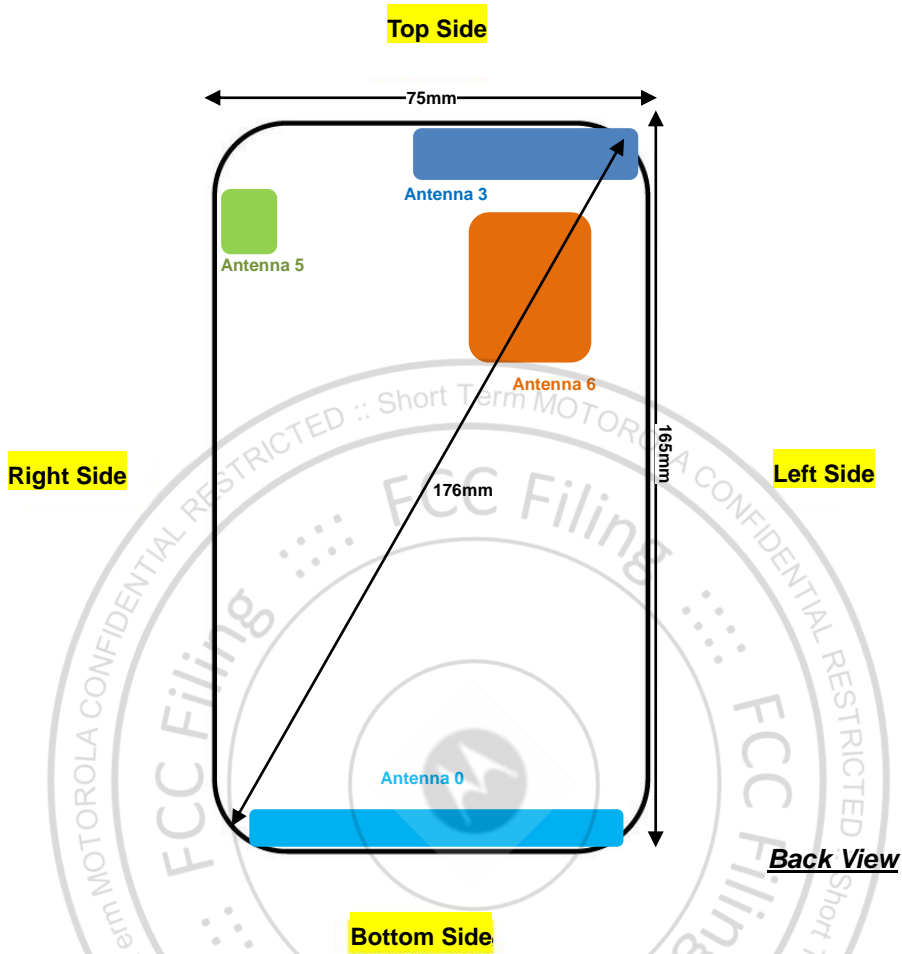

Front, Test Separation 5 mm

Back, Test Separation 5 mm

Left Side, Test Separation 5 mm

Right Side, Test Separation 5 mm

Top Side, Test Separation 5 mm

Bottom Side, Test Separation 5 mm

Body-worn Exposure Condition

Back, Test Separation 0 mm

Left Side, Test Separation 0 mm

Right Side, Test Separation 0 mm

Top Side, Test Separation 0 mm

Bottom Side, Test Separation 0 mm

Sensor off

Front, Test Separation 5 mm

Front, Test Separation 4 mm

Front, Test Separation 3 mm

Back, Test Separation 11 mm

Back, Test Separation 10 mm

Back, Test Separation 7 mm

Left Side, Test Separation 5 mm

Bottom Side, Test Separation 11 mm

Right Side, Test Separation 7 mm

Top Side, Test Separation 6 mm

Antenna Location

Antenna	Support Band
Antenna 0	GSM: 850/1900<TX/RX> UMTS: B2/4/5<TX/RX> LTE: B2/4/5/7/13/26/66/38<TX/RX>
Antenna 3	LTE: B2/4/5/7/26/66/38<TX/RX>
Antenna 5	Bluetooth<TX/RX> WLAN 2.4GHz <TX/RX> WLAN 5GHz <TX/RX>
Antenna 6	NFC <TX/RX>