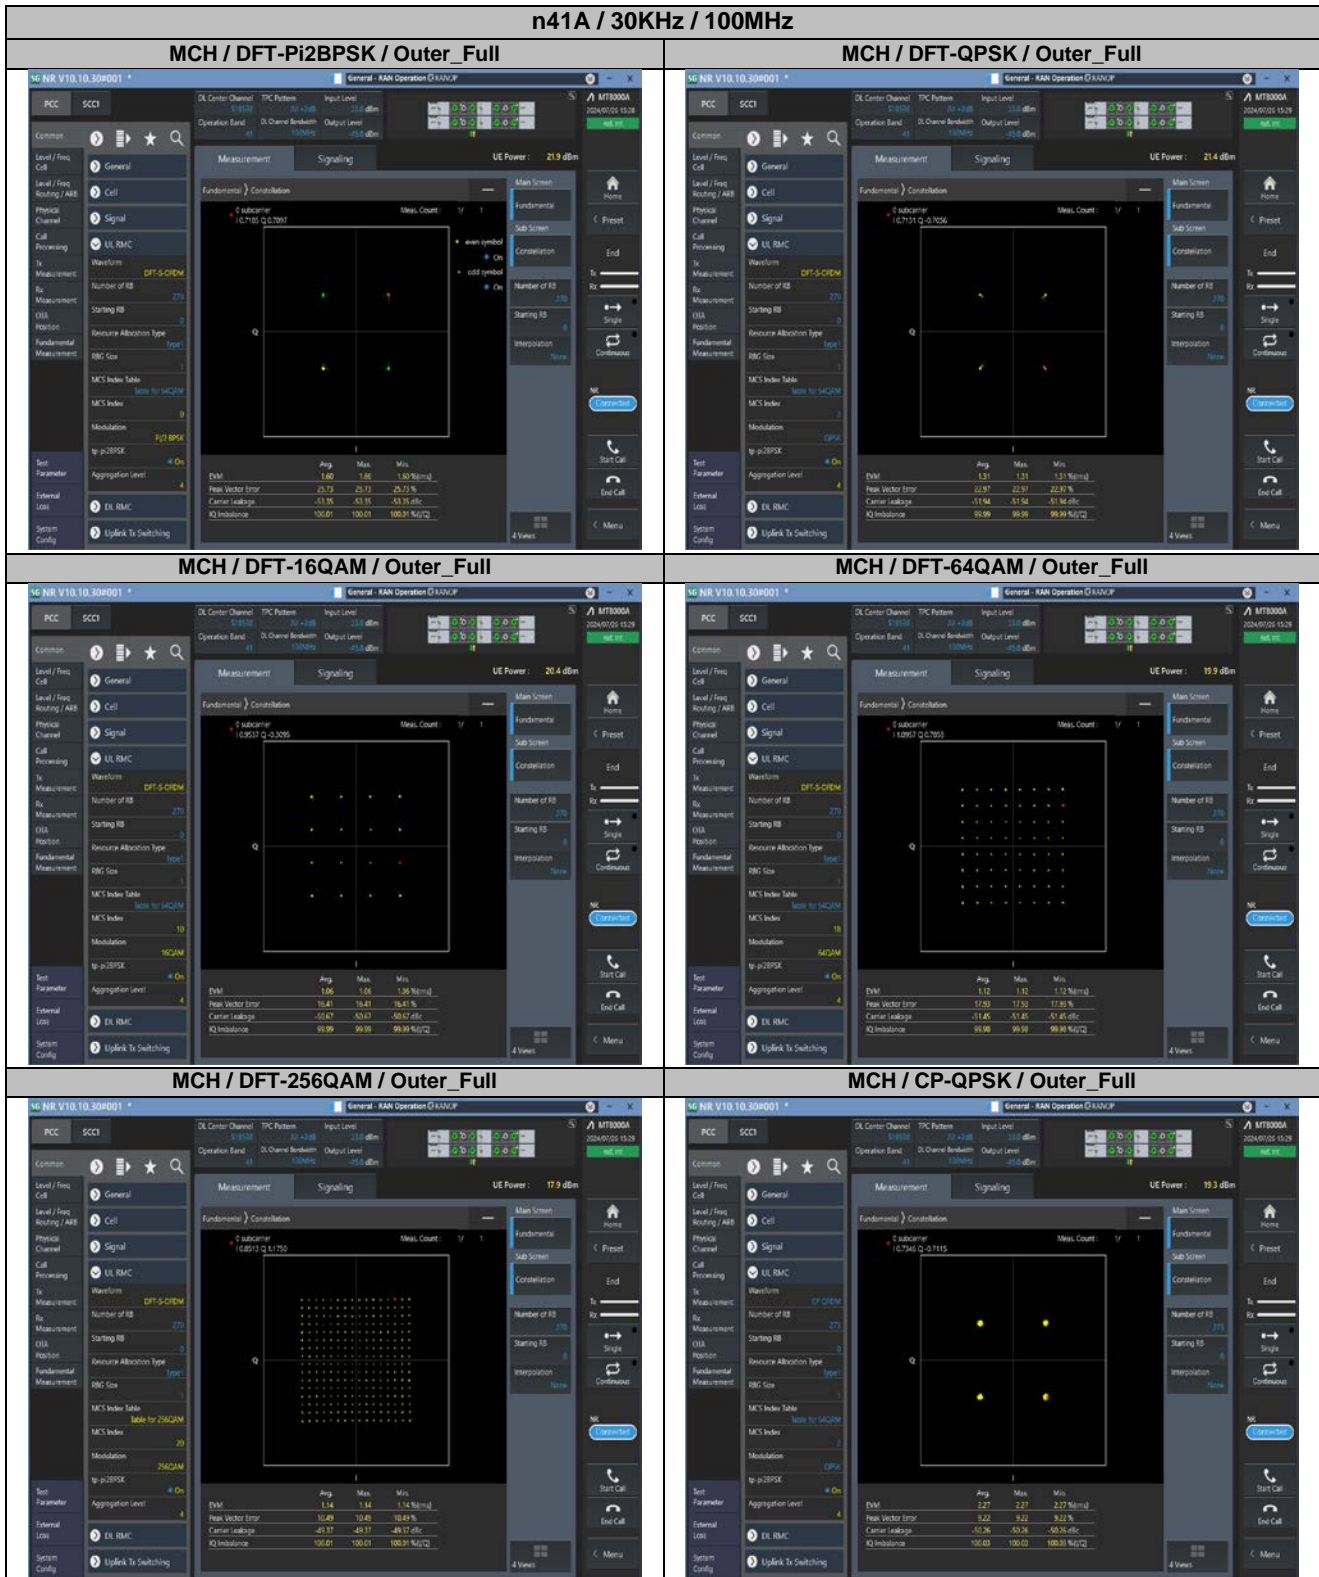

3. Modulation Characteristics

3.1. Test Plots