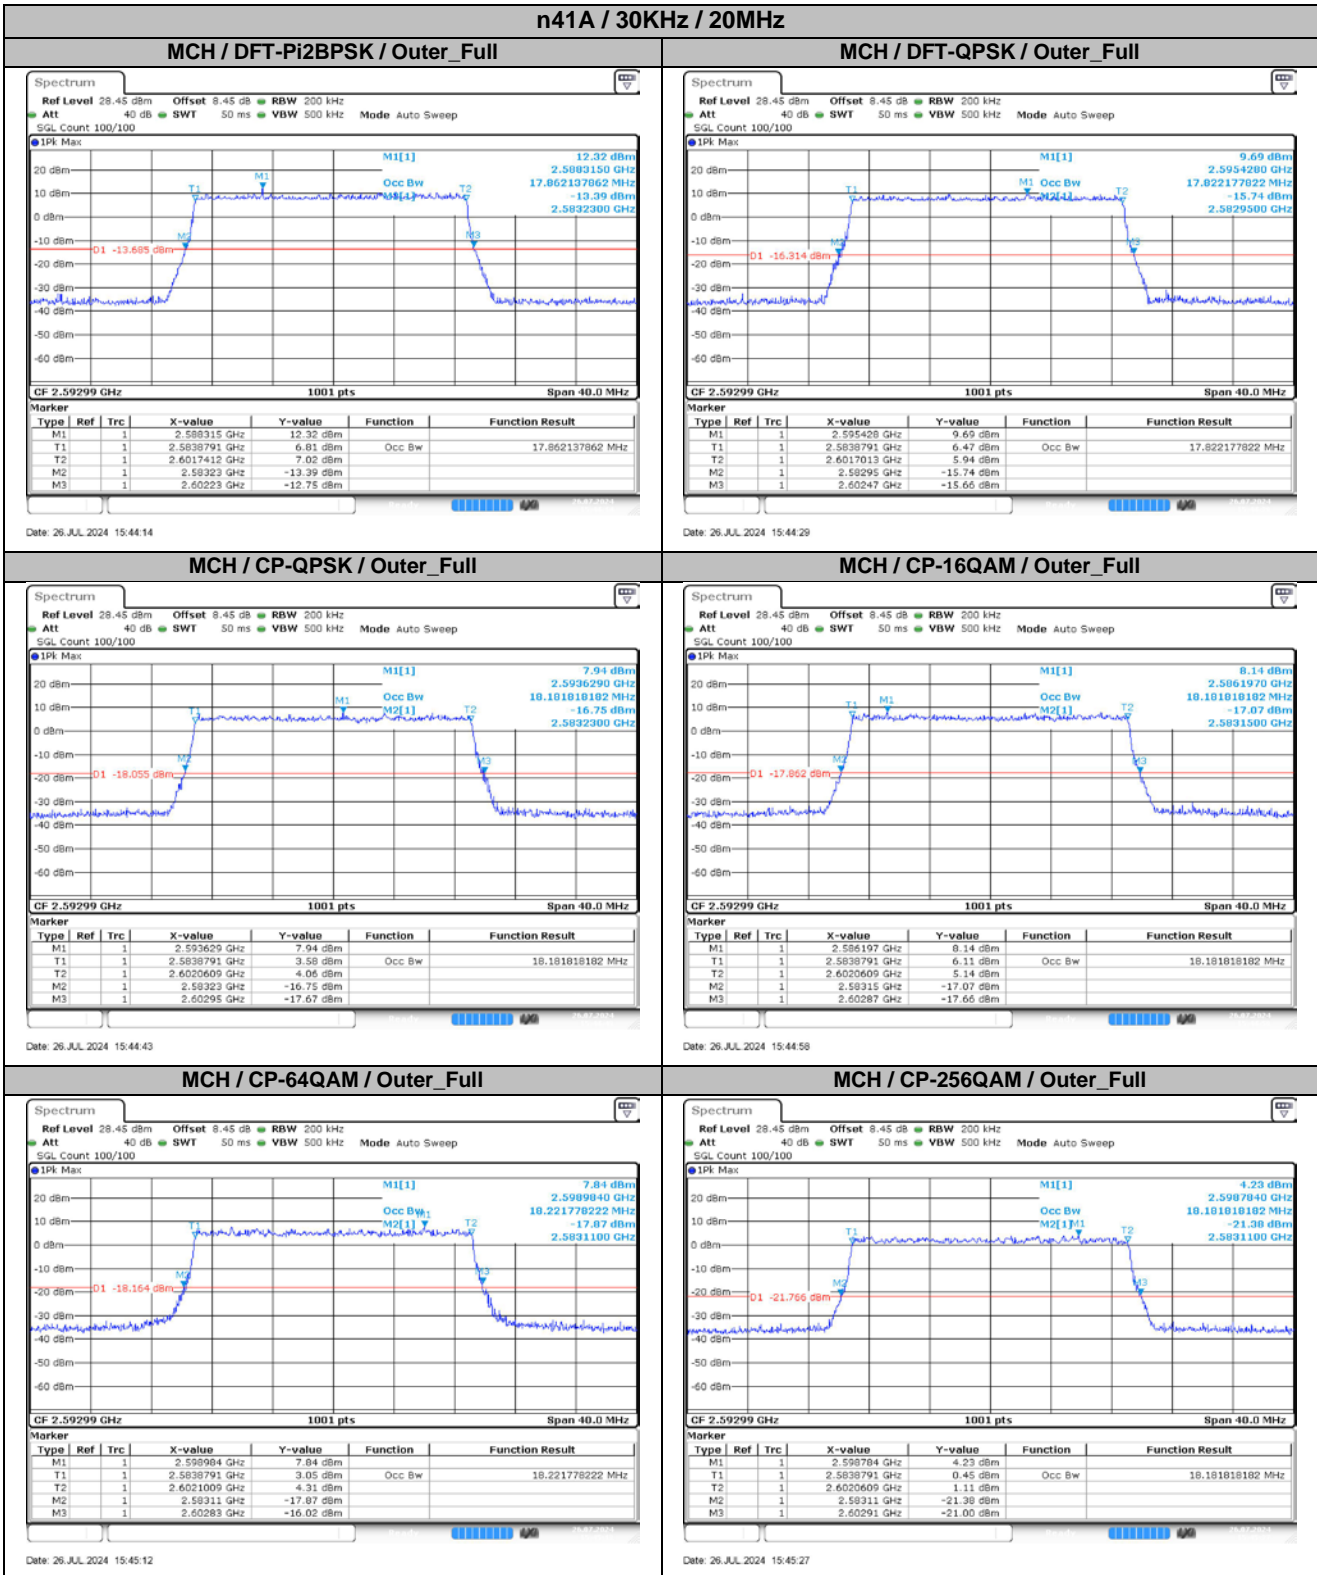

2. Peak-to-Average Ratio

2.1. Test Results

SCS	Bandwidth	Channel	RB	Result (dB)		Limit (dB)	Verdict
				DFT-Pi2BPSK	DFT-QPSK		
30KHz	100MHz	LCH	Outer_Full	8.72	8.52	13.00	Pass
30KHz	100MHz	MCH	Outer_Full	8.88	8.09	13.00	Pass
30KHz	100MHz	HCH	Outer_Full	8.63	8.07	13.00	Pass

2.2. Test Plots

3. Modulation Characteristics

3.1. Test Plots

4. 99% Occupied Bandwidth & 26dB Emission Bandwidth

4.1. Test Results

SCS	Bandwidth	Modulation	RB	99% Occupied Bandwidth (MHz)	26dB Emission Bandwidth (MHz)	Verdict
30KHz	10MHz	DFT-Pi2BPSK	Outer_Full	8.61	9.78	Pass
30KHz	10MHz	DFT-QPSK	Outer_Full	8.61	9.76	Pass
30KHz	10MHz	CP-QPSK	Outer_Full	8.61	10.08	Pass
30KHz	10MHz	CP-16QAM	Outer_Full	8.61	9.92	Pass
30KHz	10MHz	CP-64QAM	Outer_Full	8.61	9.84	Pass
30KHz	10MHz	CP-256QAM	Outer_Full	8.57	9.74	Pass
30KHz	15MHz	DFT-Pi2BPSK	Outer_Full	12.92	14.28	Pass
30KHz	15MHz	DFT-QPSK	Outer_Full	12.95	14.22	Pass
30KHz	15MHz	CP-QPSK	Outer_Full	13.64	15.27	Pass
30KHz	15MHz	CP-16QAM	Outer_Full	13.61	15.06	Pass
30KHz	15MHz	CP-64QAM	Outer_Full	13.61	15.12	Pass
30KHz	15MHz	CP-256QAM	Outer_Full	13.58	15.18	Pass
30KHz	20MHz	DFT-Pi2BPSK	Outer_Full	17.86	19.00	Pass
30KHz	20MHz	DFT-QPSK	Outer_Full	17.82	19.52	Pass
30KHz	20MHz	CP-QPSK	Outer_Full	18.18	19.72	Pass
30KHz	20MHz	CP-16QAM	Outer_Full	18.18	19.72	Pass
30KHz	20MHz	CP-64QAM	Outer_Full	18.22	19.72	Pass
30KHz	20MHz	CP-256QAM	Outer_Full	18.18	19.80	Pass
30KHz	30MHz	DFT-Pi2BPSK	Outer_Full	26.79	28.50	Pass
30KHz	30MHz	DFT-QPSK	Outer_Full	26.85	28.74	Pass
30KHz	30MHz	CP-QPSK	Outer_Full	27.81	29.82	Pass

4.2. Test Plots

5. Conducted Band Edges

5.1. Test Plots