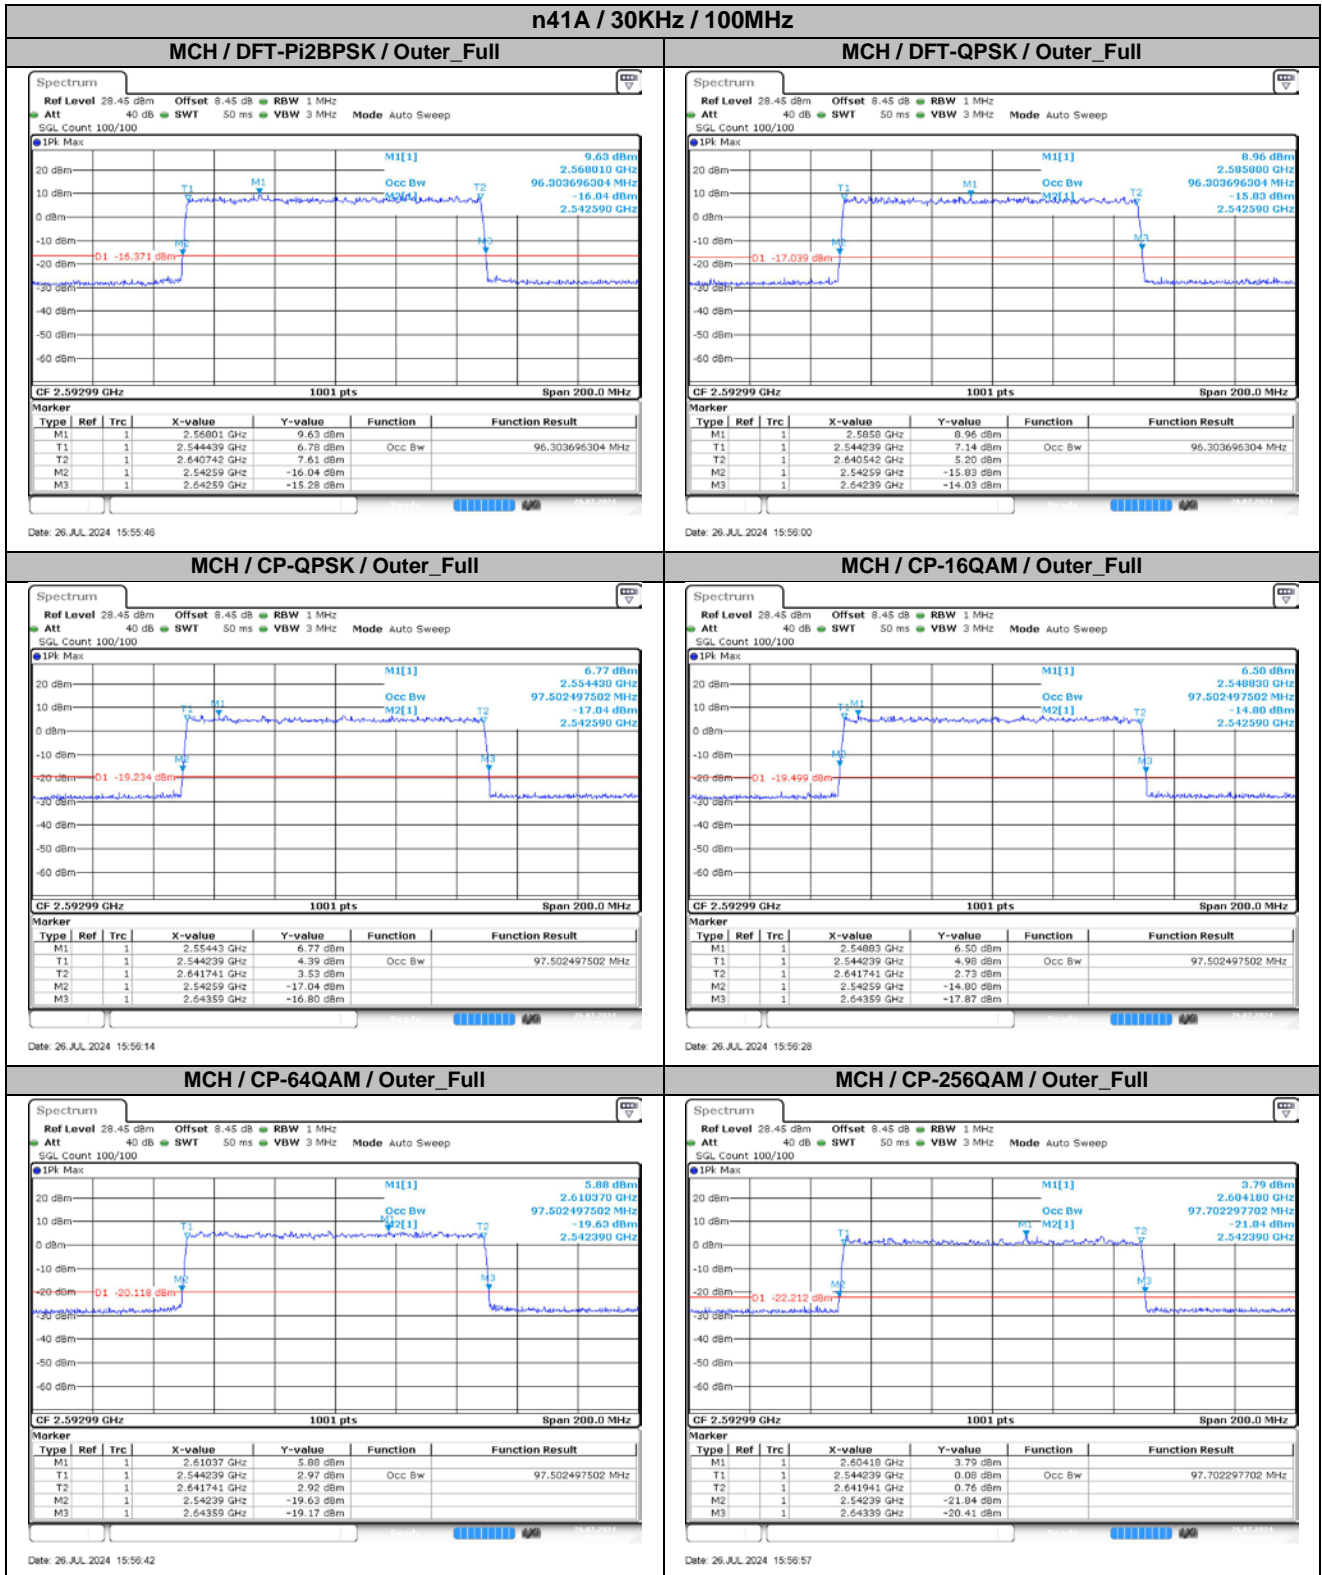

**Appendix
for
n41A
(2496-2690)**

Catalogue

1.	EFFECTIVE ISOTROPIC RADIATED POWER	3
1.1.	TEST RESULTS @ ANT1 (ANTENNA GAIN=-2.17DBI).....	3
2.	PEAK-TO-AVERAGE RATIO	7
2.1.	TEST RESULTS	7
2.2.	TEST PLOTS.....	7
3.	MODULATION CHARACTERISTICS.....	8
3.1.	TEST PLOTS.....	8
4.	99% OCCUPIED BANDWIDTH & 26DB EMISSION BANDWIDTH	9
4.1.	TEST RESULTS	9
4.2.	TEST PLOTS.....	11
5.	CONDUCTED BAND EDGES	22
5.1.	TEST PLOTS.....	22
6.	CONDUCTED SPURIOUS EMISSION.....	37
6.1.	TEST PLOTS.....	37
7.	FREQUENCY STABILITY	48
7.1.	TEST RESULTS	48

4.2. Test Plots

5. Conducted Band Edges

5.1. Test Plots