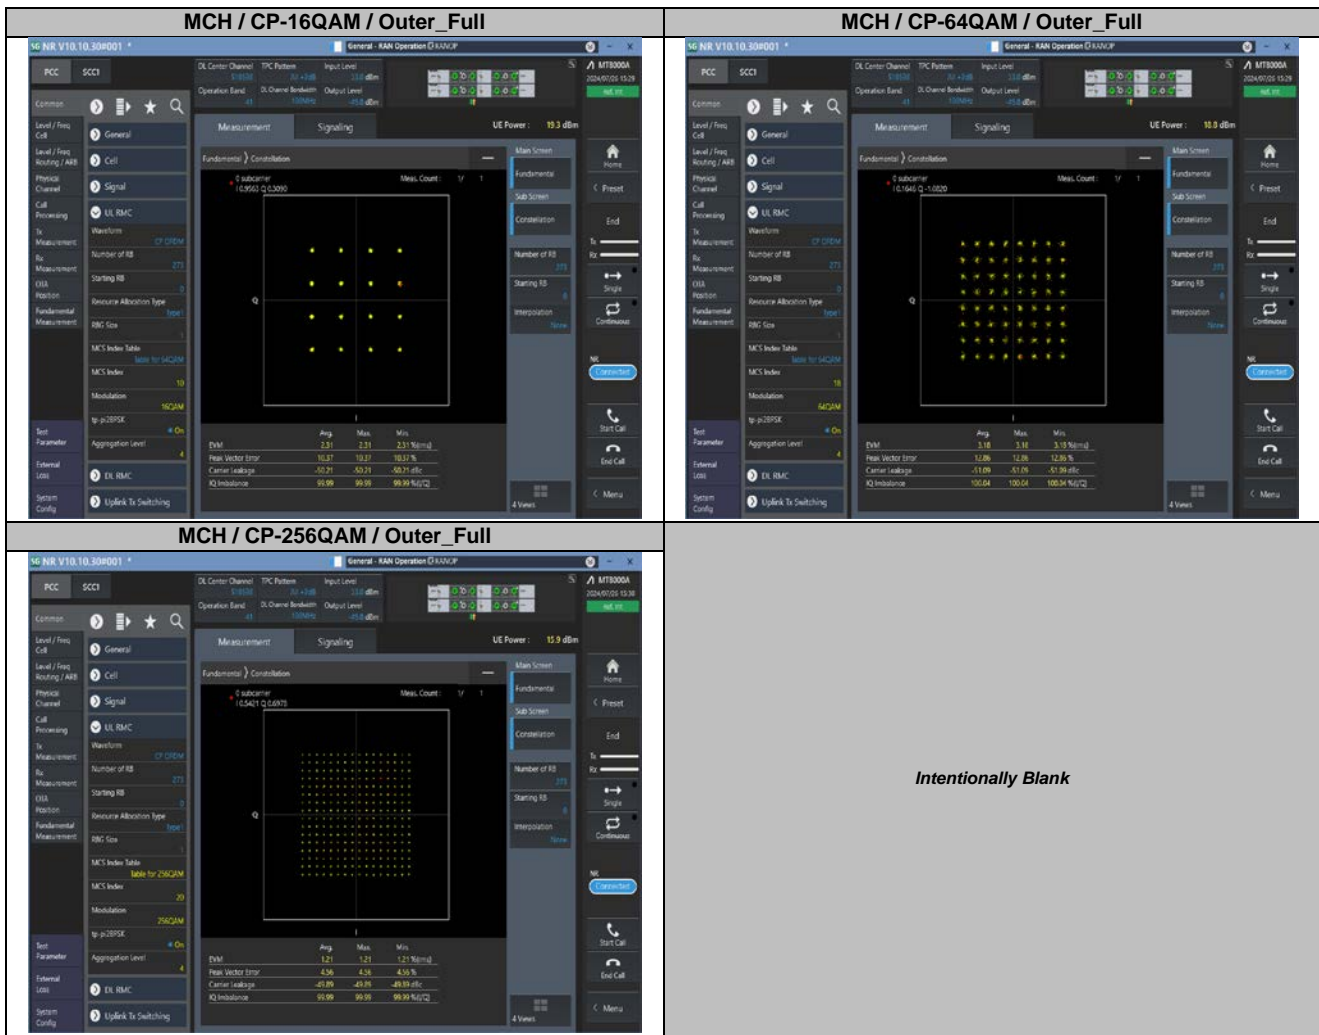

4. 99% Occupied Bandwidth & 26dB Emission Bandwidth

4.1. Test Results

SCS	Bandwidth	Modulation	RB	99% Occupied Bandwidth (MHz)	26dB Emission Bandwidth (MHz)	Verdict
30KHz	10MHz	DFT-Pi2BPSK	Outer_Full	8.61	9.78	Pass
30KHz	10MHz	DFT-QPSK	Outer_Full	8.61	9.76	Pass
30KHz	10MHz	CP-QPSK	Outer_Full	8.61	10.08	Pass
30KHz	10MHz	CP-16QAM	Outer_Full	8.61	9.92	Pass
30KHz	10MHz	CP-64QAM	Outer_Full	8.61	9.84	Pass
30KHz	10MHz	CP-256QAM	Outer_Full	8.57	9.74	Pass
30KHz	15MHz	DFT-Pi2BPSK	Outer_Full	12.92	14.28	Pass
30KHz	15MHz	DFT-QPSK	Outer_Full	12.95	14.22	Pass
30KHz	15MHz	CP-QPSK	Outer_Full	13.64	15.27	Pass
30KHz	15MHz	CP-16QAM	Outer_Full	13.61	15.06	Pass
30KHz	15MHz	CP-64QAM	Outer_Full	13.61	15.12	Pass
30KHz	15MHz	CP-256QAM	Outer_Full	13.58	15.18	Pass
30KHz	20MHz	DFT-Pi2BPSK	Outer_Full	17.86	19.00	Pass
30KHz	20MHz	DFT-QPSK	Outer_Full	17.82	19.52	Pass
30KHz	20MHz	CP-QPSK	Outer_Full	18.18	19.72	Pass
30KHz	20MHz	CP-16QAM	Outer_Full	18.18	19.72	Pass
30KHz	20MHz	CP-64QAM	Outer_Full	18.22	19.72	Pass
30KHz	20MHz	CP-256QAM	Outer_Full	18.18	19.80	Pass
30KHz	30MHz	DFT-Pi2BPSK	Outer_Full	26.79	28.50	Pass
30KHz	30MHz	DFT-QPSK	Outer_Full	26.85	28.74	Pass
30KHz	30MHz	CP-QPSK	Outer_Full	27.81	29.82	Pass