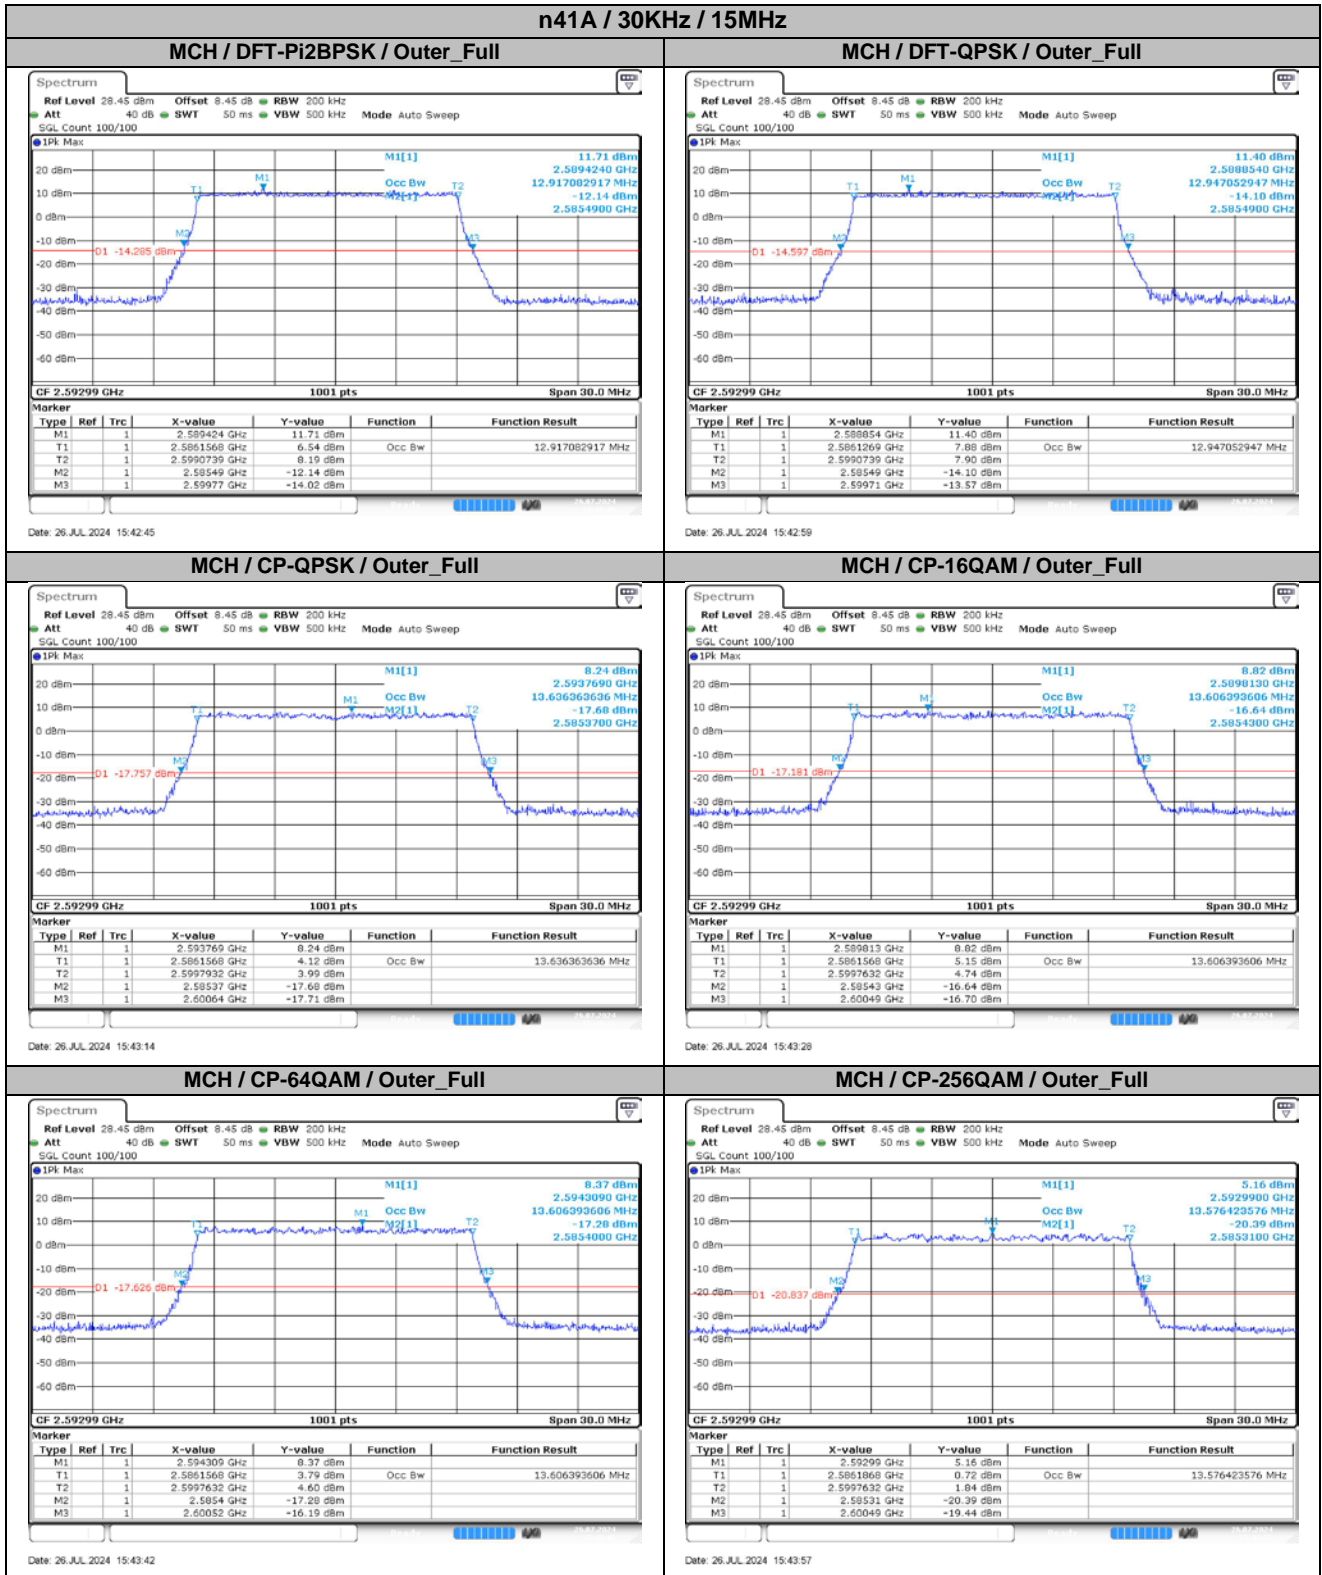

2. Peak-to-Average Ratio

2.1. Test Results

SCS	Bandwidth	Channel	RB	Result (dB)		Limit (dB)	Verdict
				DFT-Pi2BPSK	DFT-QPSK		
30KHz	100MHz	LCH	Outer_Full	8.72	8.52	13.00	Pass
30KHz	100MHz	MCH	Outer_Full	8.88	8.09	13.00	Pass
30KHz	100MHz	HCH	Outer_Full	8.63	8.07	13.00	Pass

2.2. Test Plots

3. Modulation Characteristics

3.1. Test Plots

4. 99% Occupied Bandwidth & 26dB Emission Bandwidth

4.1. Test Results

SCS	Bandwidth	Modulation	RB	99% Occupied Bandwidth (MHz)	26dB Emission Bandwidth (MHz)	Verdict
30KHz	10MHz	DFT-Pi2BPSK	Outer_Full	8.61	9.78	Pass
30KHz	10MHz	DFT-QPSK	Outer_Full	8.61	9.76	Pass
30KHz	10MHz	CP-QPSK	Outer_Full	8.61	10.08	Pass
30KHz	10MHz	CP-16QAM	Outer_Full	8.61	9.92	Pass
30KHz	10MHz	CP-64QAM	Outer_Full	8.61	9.84	Pass
30KHz	10MHz	CP-256QAM	Outer_Full	8.57	9.74	Pass
30KHz	15MHz	DFT-Pi2BPSK	Outer_Full	12.92	14.28	Pass
30KHz	15MHz	DFT-QPSK	Outer_Full	12.95	14.22	Pass
30KHz	15MHz	CP-QPSK	Outer_Full	13.64	15.27	Pass
30KHz	15MHz	CP-16QAM	Outer_Full	13.61	15.06	Pass
30KHz	15MHz	CP-64QAM	Outer_Full	13.61	15.12	Pass
30KHz	15MHz	CP-256QAM	Outer_Full	13.58	15.18	Pass
30KHz	20MHz	DFT-Pi2BPSK	Outer_Full	17.86	19.00	Pass
30KHz	20MHz	DFT-QPSK	Outer_Full	17.82	19.52	Pass
30KHz	20MHz	CP-QPSK	Outer_Full	18.18	19.72	Pass
30KHz	20MHz	CP-16QAM	Outer_Full	18.18	19.72	Pass
30KHz	20MHz	CP-64QAM	Outer_Full	18.22	19.72	Pass
30KHz	20MHz	CP-256QAM	Outer_Full	18.18	19.80	Pass
30KHz	30MHz	DFT-Pi2BPSK	Outer_Full	26.79	28.50	Pass
30KHz	30MHz	DFT-QPSK	Outer_Full	26.85	28.74	Pass
30KHz	30MHz	CP-QPSK	Outer_Full	27.81	29.82	Pass

4.2. Test Plots

5. Conducted Band Edges

5.1. Test Plots