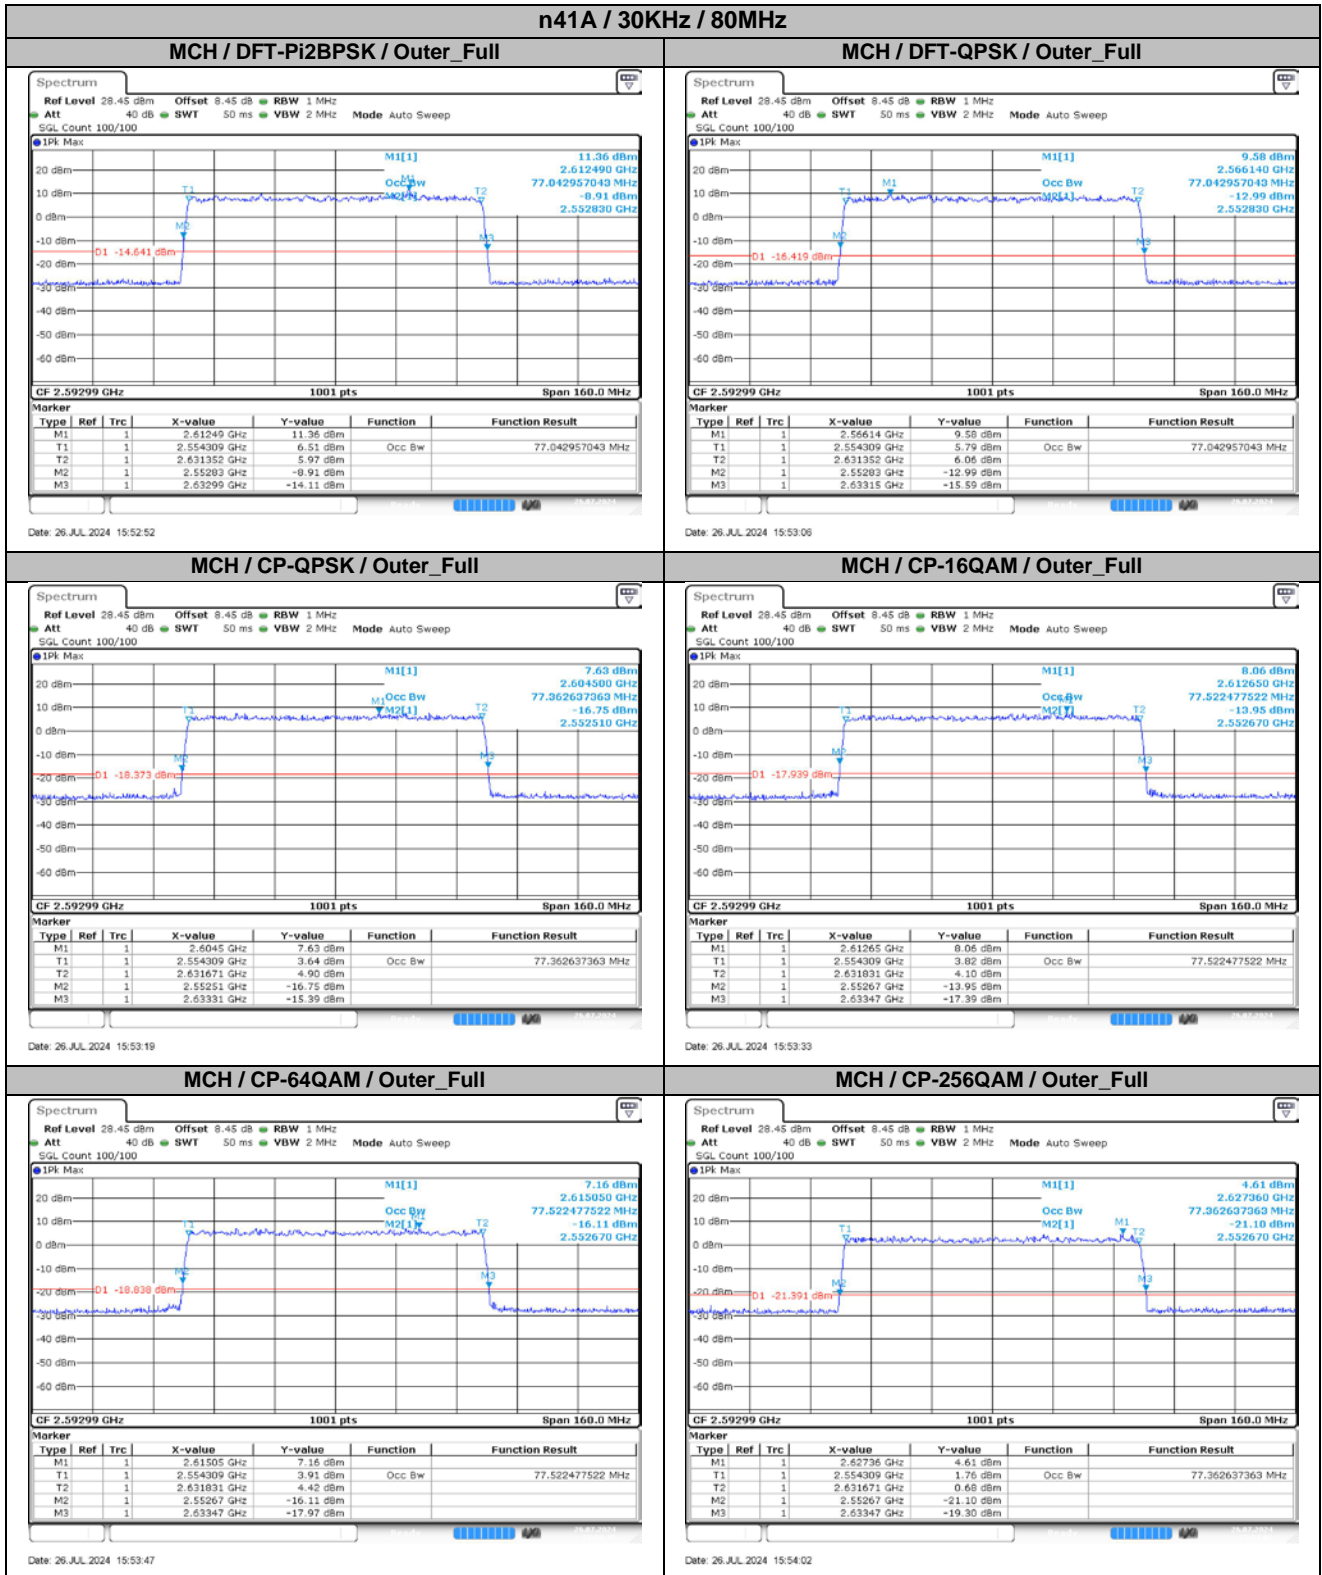

**Appendix
for
n41A
(2496-2690)**

Catalogue

1.	EFFECTIVE ISOTROPIC RADIATED POWER	3
1.1.	TEST RESULTS @ ANT1 (ANTENNA GAIN=-2.17DBI).....	3
2.	PEAK-TO-AVERAGE RATIO	7
2.1.	TEST RESULTS	7
2.2.	TEST PLOTS.....	7
3.	MODULATION CHARACTERISTICS.....	8
3.1.	TEST PLOTS.....	8
4.	99% OCCUPIED BANDWIDTH & 26DB EMISSION BANDWIDTH	9
4.1.	TEST RESULTS	9
4.2.	TEST PLOTS.....	11
5.	CONDUCTED BAND EDGES	22
5.1.	TEST PLOTS.....	22
6.	CONDUCTED SPURIOUS EMISSION.....	37
6.1.	TEST PLOTS.....	37
7.	FREQUENCY STABILITY	48
7.1.	TEST RESULTS	48

4.2. Test Plots

5. Conducted Band Edges

5.1. Test Plots