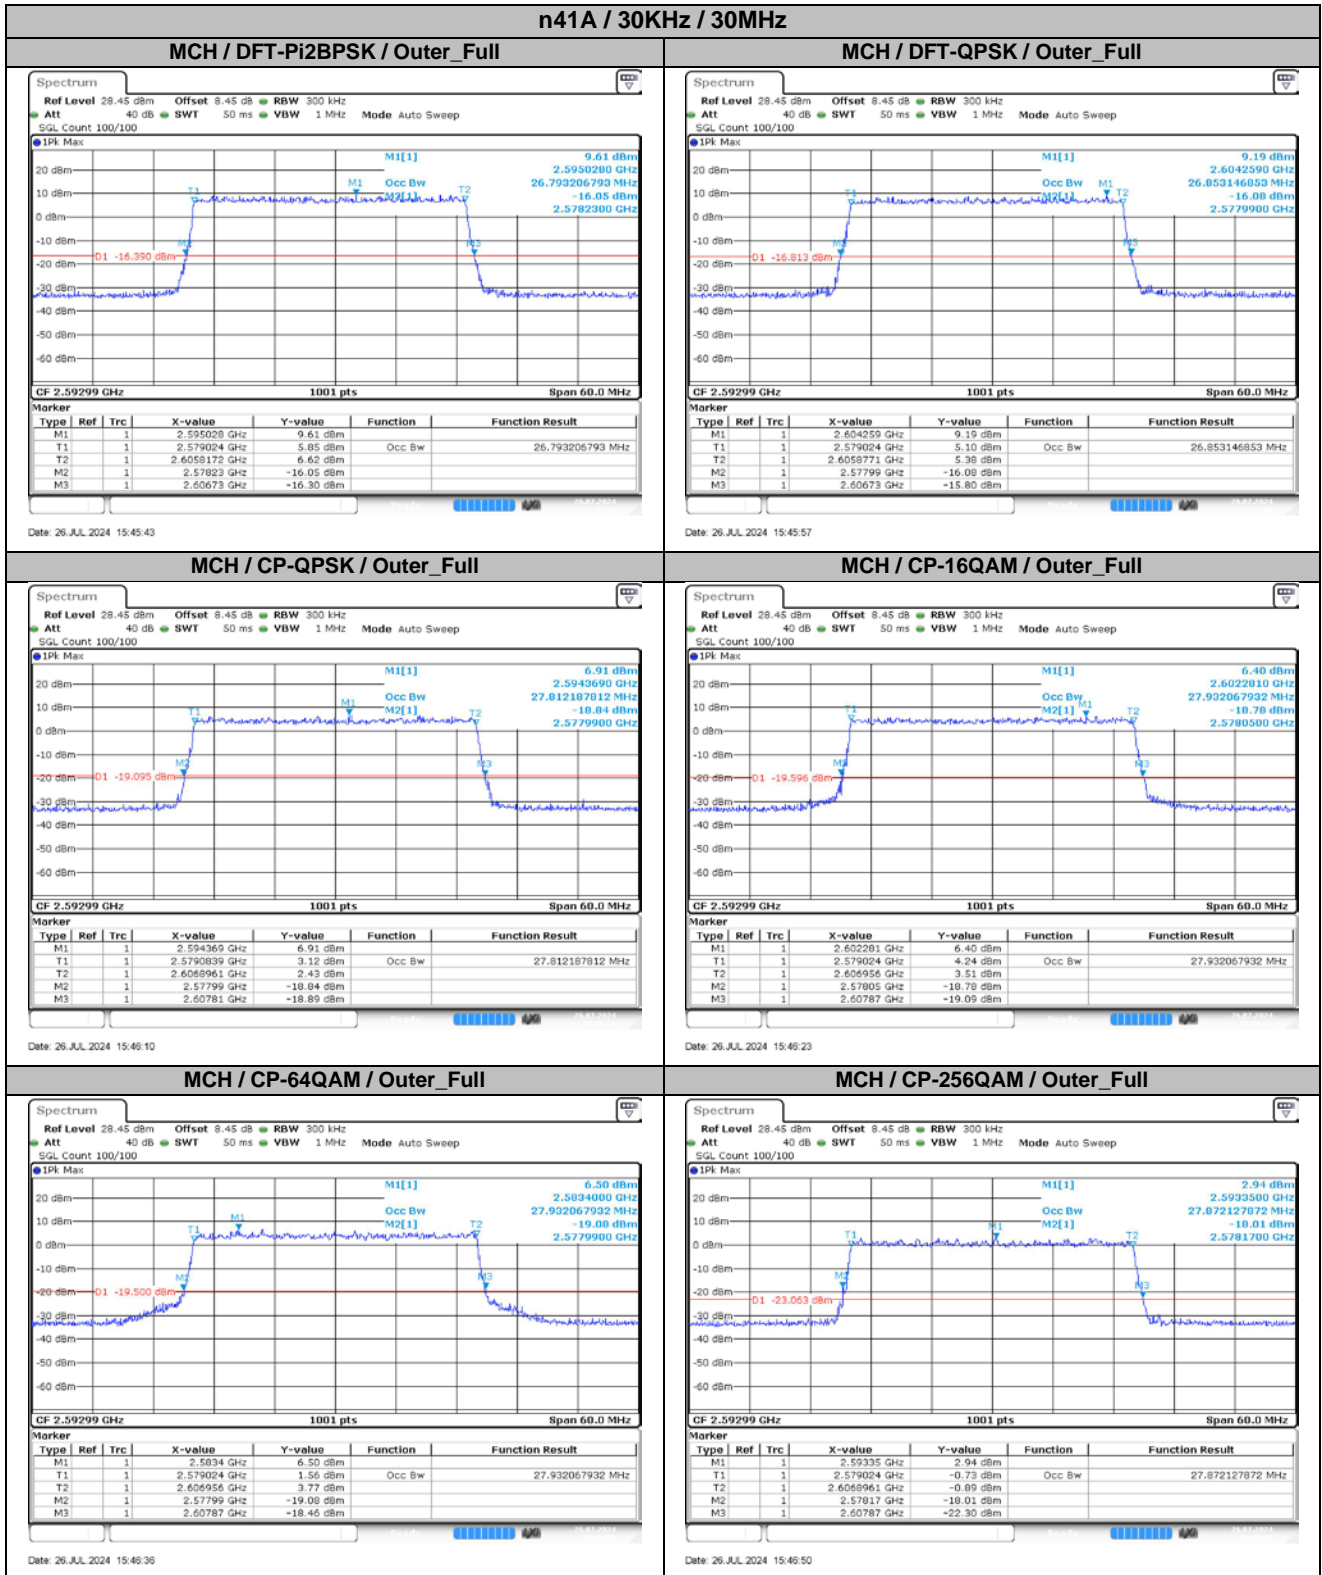

2. Peak-to-Average Ratio

2.1. Test Results

SCS	Bandwidth	Channel	RB	Result (dB)		Limit (dB)	Verdict
				DFT-Pi2BPSK	DFT-QPSK		
30KHz	100MHz	LCH	Outer_Full	8.72	8.52	13.00	Pass
30KHz	100MHz	MCH	Outer_Full	8.88	8.09	13.00	Pass
30KHz	100MHz	HCH	Outer_Full	8.63	8.07	13.00	Pass

2.2. Test Plots

3. Modulation Characteristics

3.1. Test Plots

4. 99% Occupied Bandwidth & 26dB Emission Bandwidth

4.1. Test Results

SCS	Bandwidth	Modulation	RB	99% Occupied Bandwidth (MHz)	26dB Emission Bandwidth (MHz)	Verdict
30KHz	10MHz	DFT-Pi2BPSK	Outer_Full	8.61	9.78	Pass
30KHz	10MHz	DFT-QPSK	Outer_Full	8.61	9.76	Pass
30KHz	10MHz	CP-QPSK	Outer_Full	8.61	10.08	Pass
30KHz	10MHz	CP-16QAM	Outer_Full	8.61	9.92	Pass
30KHz	10MHz	CP-64QAM	Outer_Full	8.61	9.84	Pass
30KHz	10MHz	CP-256QAM	Outer_Full	8.57	9.74	Pass
30KHz	15MHz	DFT-Pi2BPSK	Outer_Full	12.92	14.28	Pass
30KHz	15MHz	DFT-QPSK	Outer_Full	12.95	14.22	Pass
30KHz	15MHz	CP-QPSK	Outer_Full	13.64	15.27	Pass
30KHz	15MHz	CP-16QAM	Outer_Full	13.61	15.06	Pass
30KHz	15MHz	CP-64QAM	Outer_Full	13.61	15.12	Pass
30KHz	15MHz	CP-256QAM	Outer_Full	13.58	15.18	Pass
30KHz	20MHz	DFT-Pi2BPSK	Outer_Full	17.86	19.00	Pass
30KHz	20MHz	DFT-QPSK	Outer_Full	17.82	19.52	Pass
30KHz	20MHz	CP-QPSK	Outer_Full	18.18	19.72	Pass
30KHz	20MHz	CP-16QAM	Outer_Full	18.18	19.72	Pass
30KHz	20MHz	CP-64QAM	Outer_Full	18.22	19.72	Pass
30KHz	20MHz	CP-256QAM	Outer_Full	18.18	19.80	Pass
30KHz	30MHz	DFT-Pi2BPSK	Outer_Full	26.79	28.50	Pass
30KHz	30MHz	DFT-QPSK	Outer_Full	26.85	28.74	Pass
30KHz	30MHz	CP-QPSK	Outer_Full	27.81	29.82	Pass

4.2. Test Plots

5. Conducted Band Edges

5.1. Test Plots