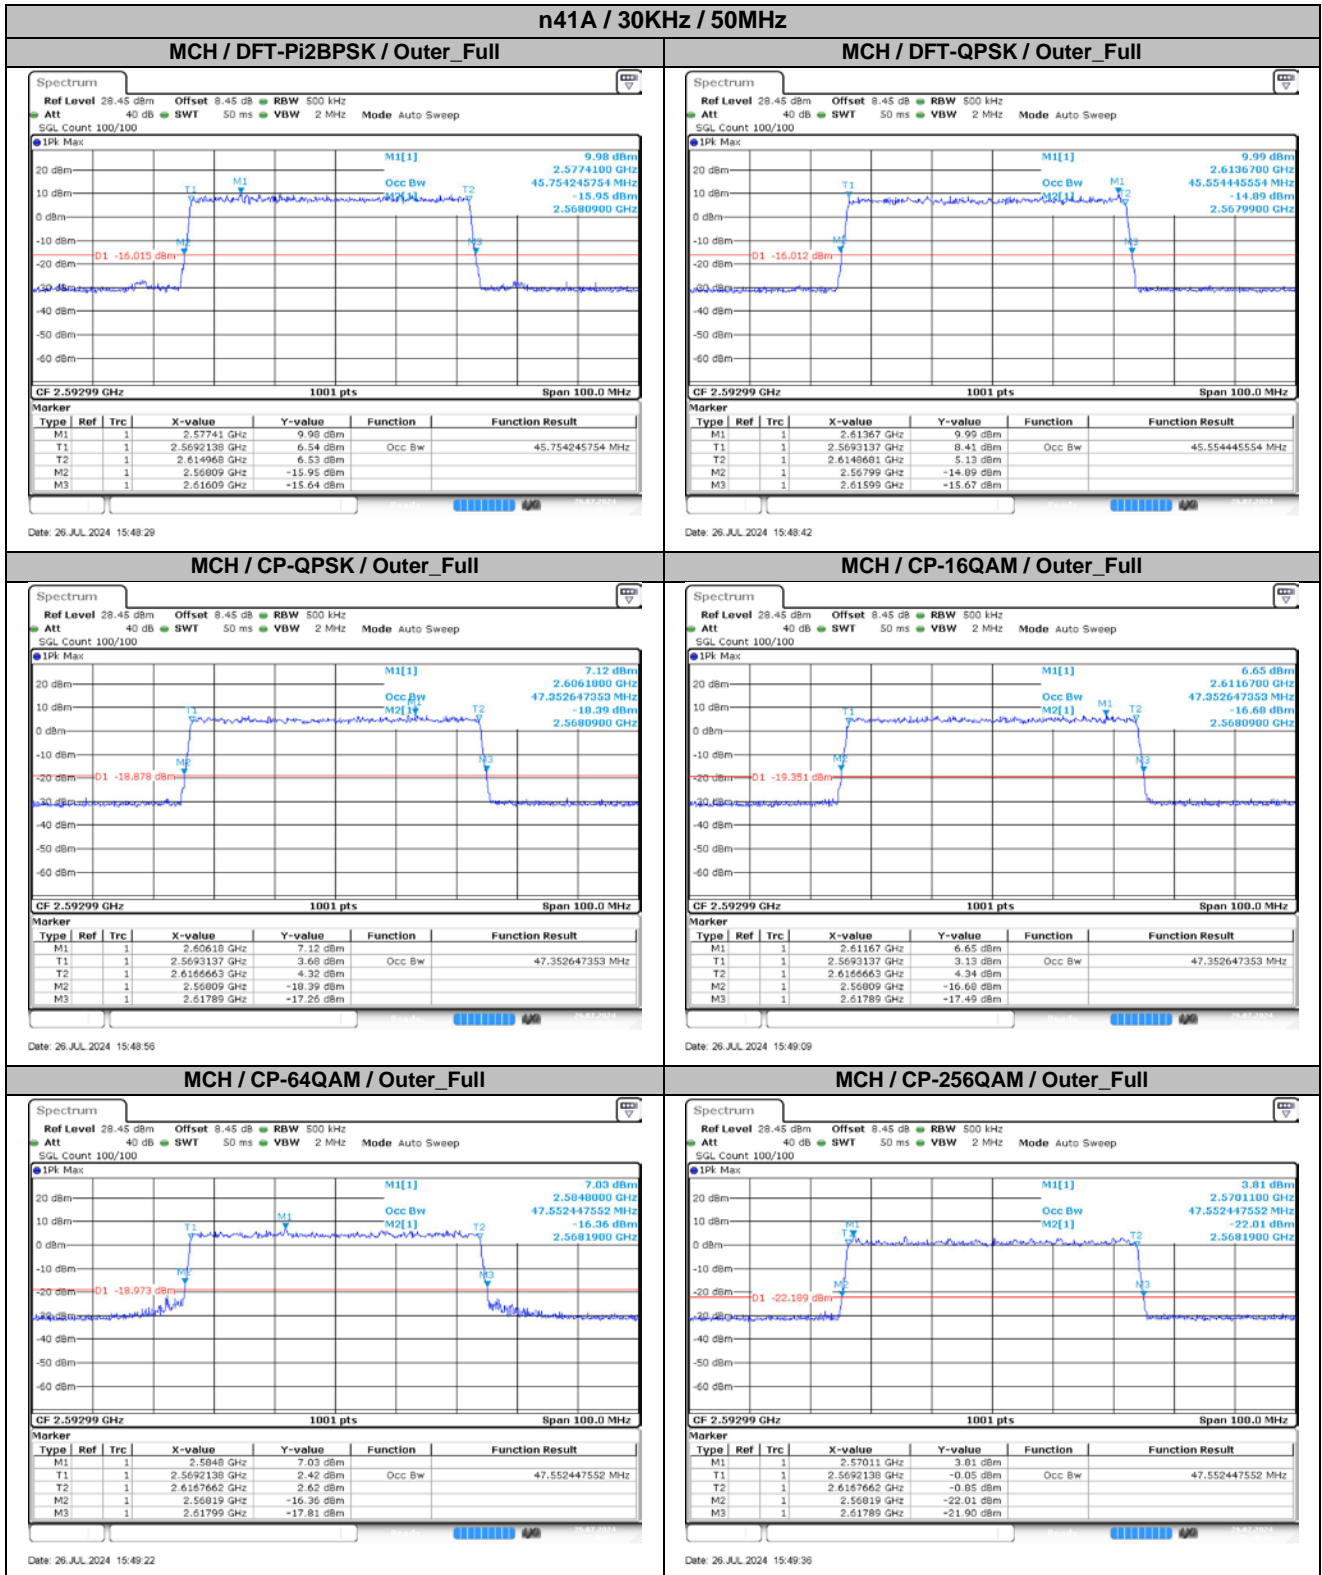

**Appendix
for
n41A
(2496-2690)**

Catalogue

1.	EFFECTIVE ISOTROPIC RADIATED POWER	3
1.1.	TEST RESULTS @ ANT1 (ANTENNA GAIN=-2.17DBI).....	3
2.	PEAK-TO-AVERAGE RATIO	7
2.1.	TEST RESULTS	7
2.2.	TEST PLOTS.....	7
3.	MODULATION CHARACTERISTICS.....	8
3.1.	TEST PLOTS.....	8
4.	99% OCCUPIED BANDWIDTH & 26DB EMISSION BANDWIDTH	9
4.1.	TEST RESULTS	9
4.2.	TEST PLOTS.....	11
5.	CONDUCTED BAND EDGES	22
5.1.	TEST PLOTS.....	22
6.	CONDUCTED SPURIOUS EMISSION.....	37
6.1.	TEST PLOTS.....	37
7.	FREQUENCY STABILITY	48
7.1.	TEST RESULTS	48

4.2. Test Plots

5. Conducted Band Edges

5.1. Test Plots