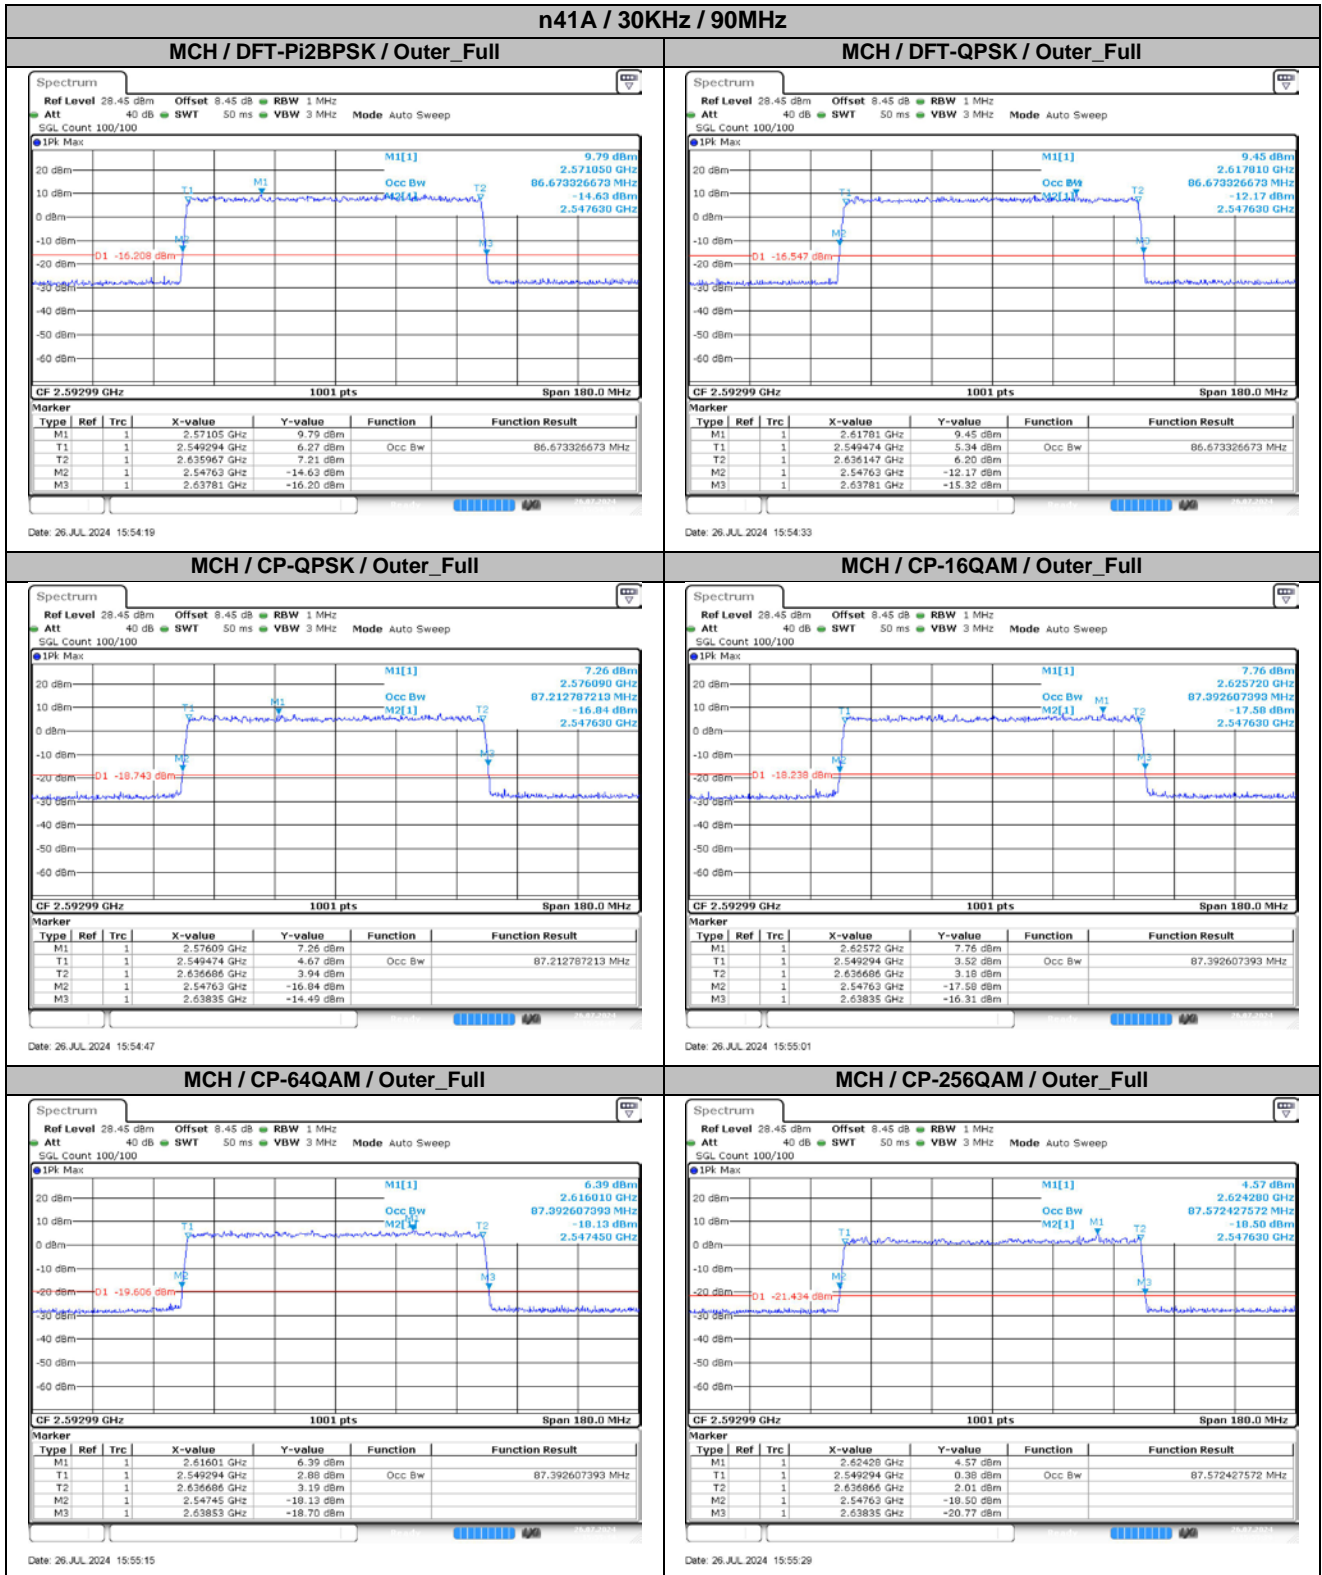

**Appendix
for
n41A
(2496-2690)**

Catalogue

1.	EFFECTIVE ISOTROPIC RADIATED POWER	3
1.1.	TEST RESULTS @ ANT1 (ANTENNA GAIN=-2.17DBI).....	3
2.	PEAK-TO-AVERAGE RATIO	7
2.1.	TEST RESULTS	7
2.2.	TEST PLOTS.....	7
3.	MODULATION CHARACTERISTICS.....	8
3.1.	TEST PLOTS.....	8
4.	99% OCCUPIED BANDWIDTH & 26DB EMISSION BANDWIDTH	9
4.1.	TEST RESULTS	9
4.2.	TEST PLOTS.....	11
5.	CONDUCTED BAND EDGES	22
5.1.	TEST PLOTS.....	22
6.	CONDUCTED SPURIOUS EMISSION.....	37
6.1.	TEST PLOTS.....	37
7.	FREQUENCY STABILITY	48
7.1.	TEST RESULTS	48

4.2. Test Plots

5. Conducted Band Edges

5.1. Test Plots