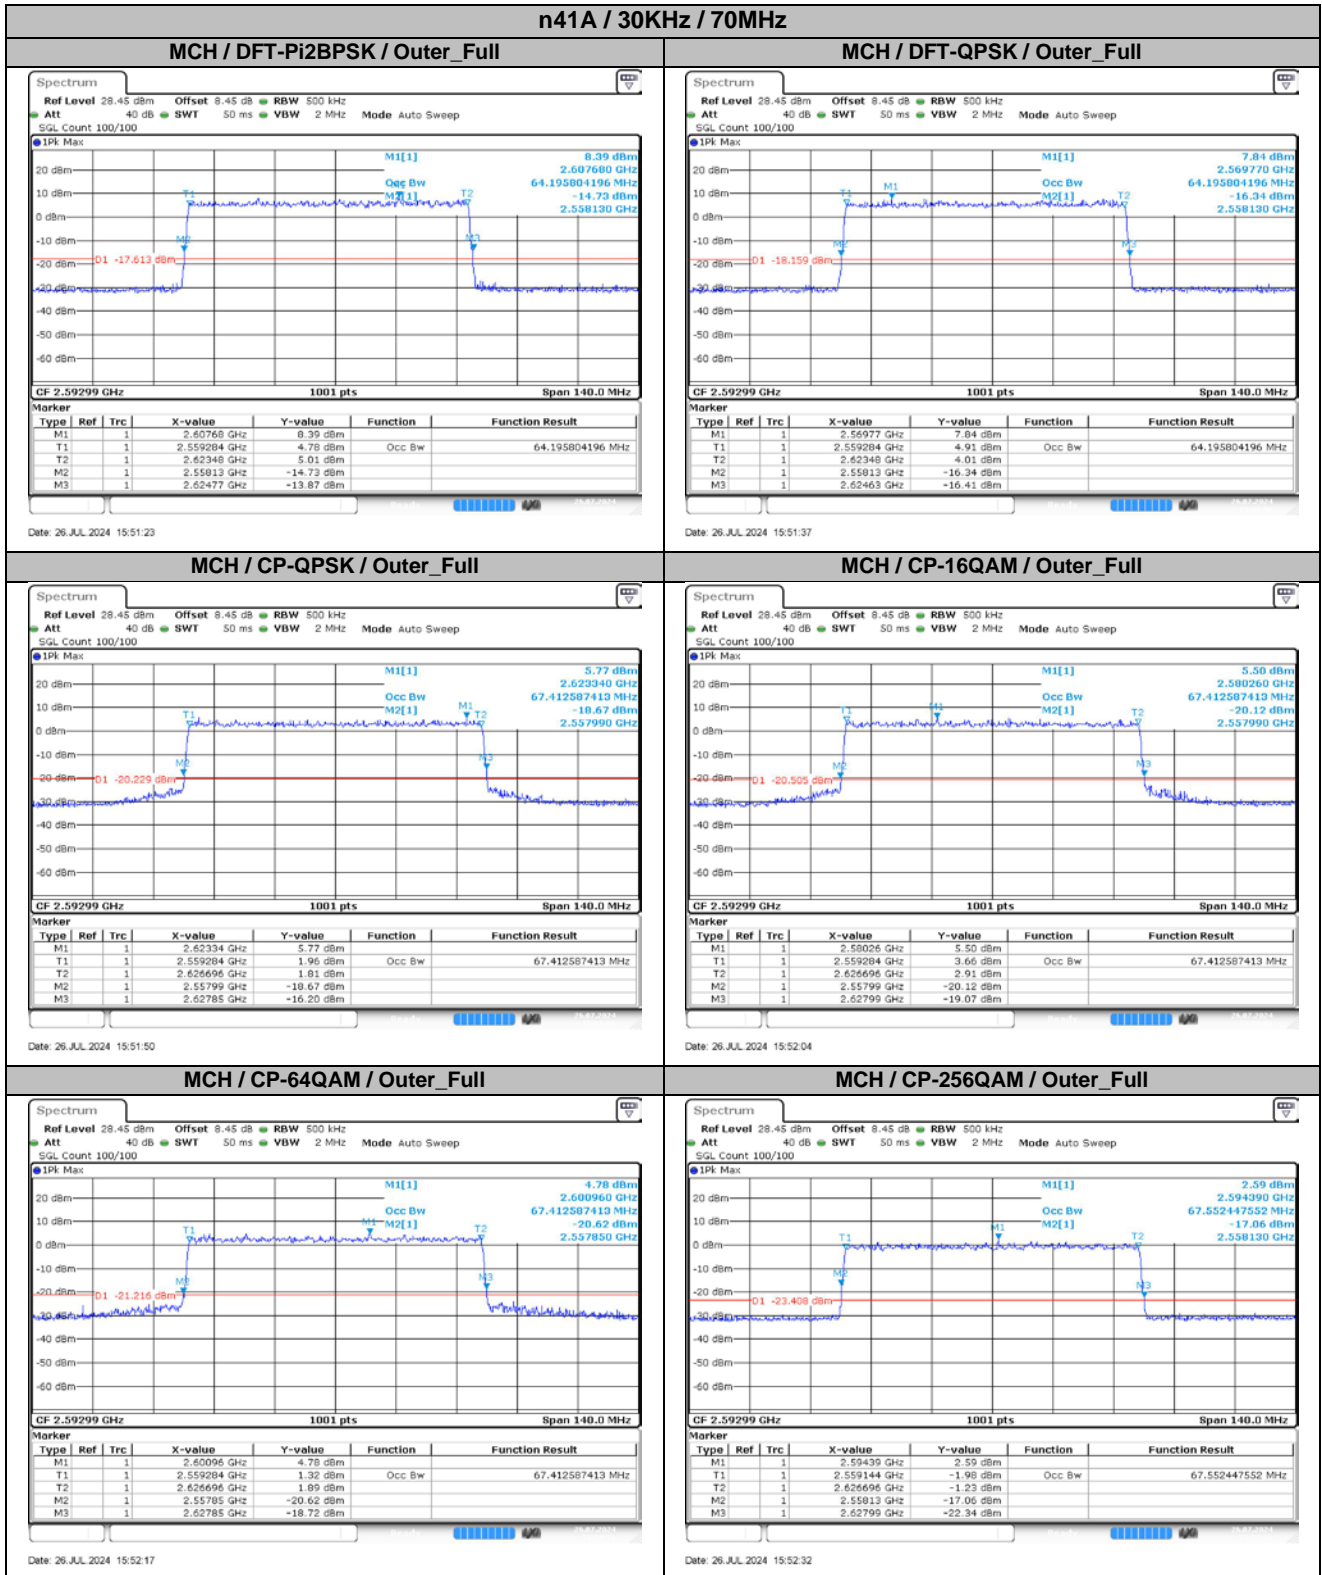

**Appendix
for
n41A
(2496-2690)**

Catalogue

1.	EFFECTIVE ISOTROPIC RADIATED POWER	3
1.1.	TEST RESULTS @ ANT1 (ANTENNA GAIN=-2.17DBI).....	3
2.	PEAK-TO-AVERAGE RATIO	7
2.1.	TEST RESULTS	7
2.2.	TEST PLOTS.....	7
3.	MODULATION CHARACTERISTICS.....	8
3.1.	TEST PLOTS.....	8
4.	99% OCCUPIED BANDWIDTH & 26DB EMISSION BANDWIDTH	9
4.1.	TEST RESULTS	9
4.2.	TEST PLOTS.....	11
5.	CONDUCTED BAND EDGES	22
5.1.	TEST PLOTS.....	22
6.	CONDUCTED SPURIOUS EMISSION.....	37
6.1.	TEST PLOTS.....	37
7.	FREQUENCY STABILITY	48
7.1.	TEST RESULTS	48

4.2. Test Plots

5. Conducted Band Edges

5.1. Test Plots