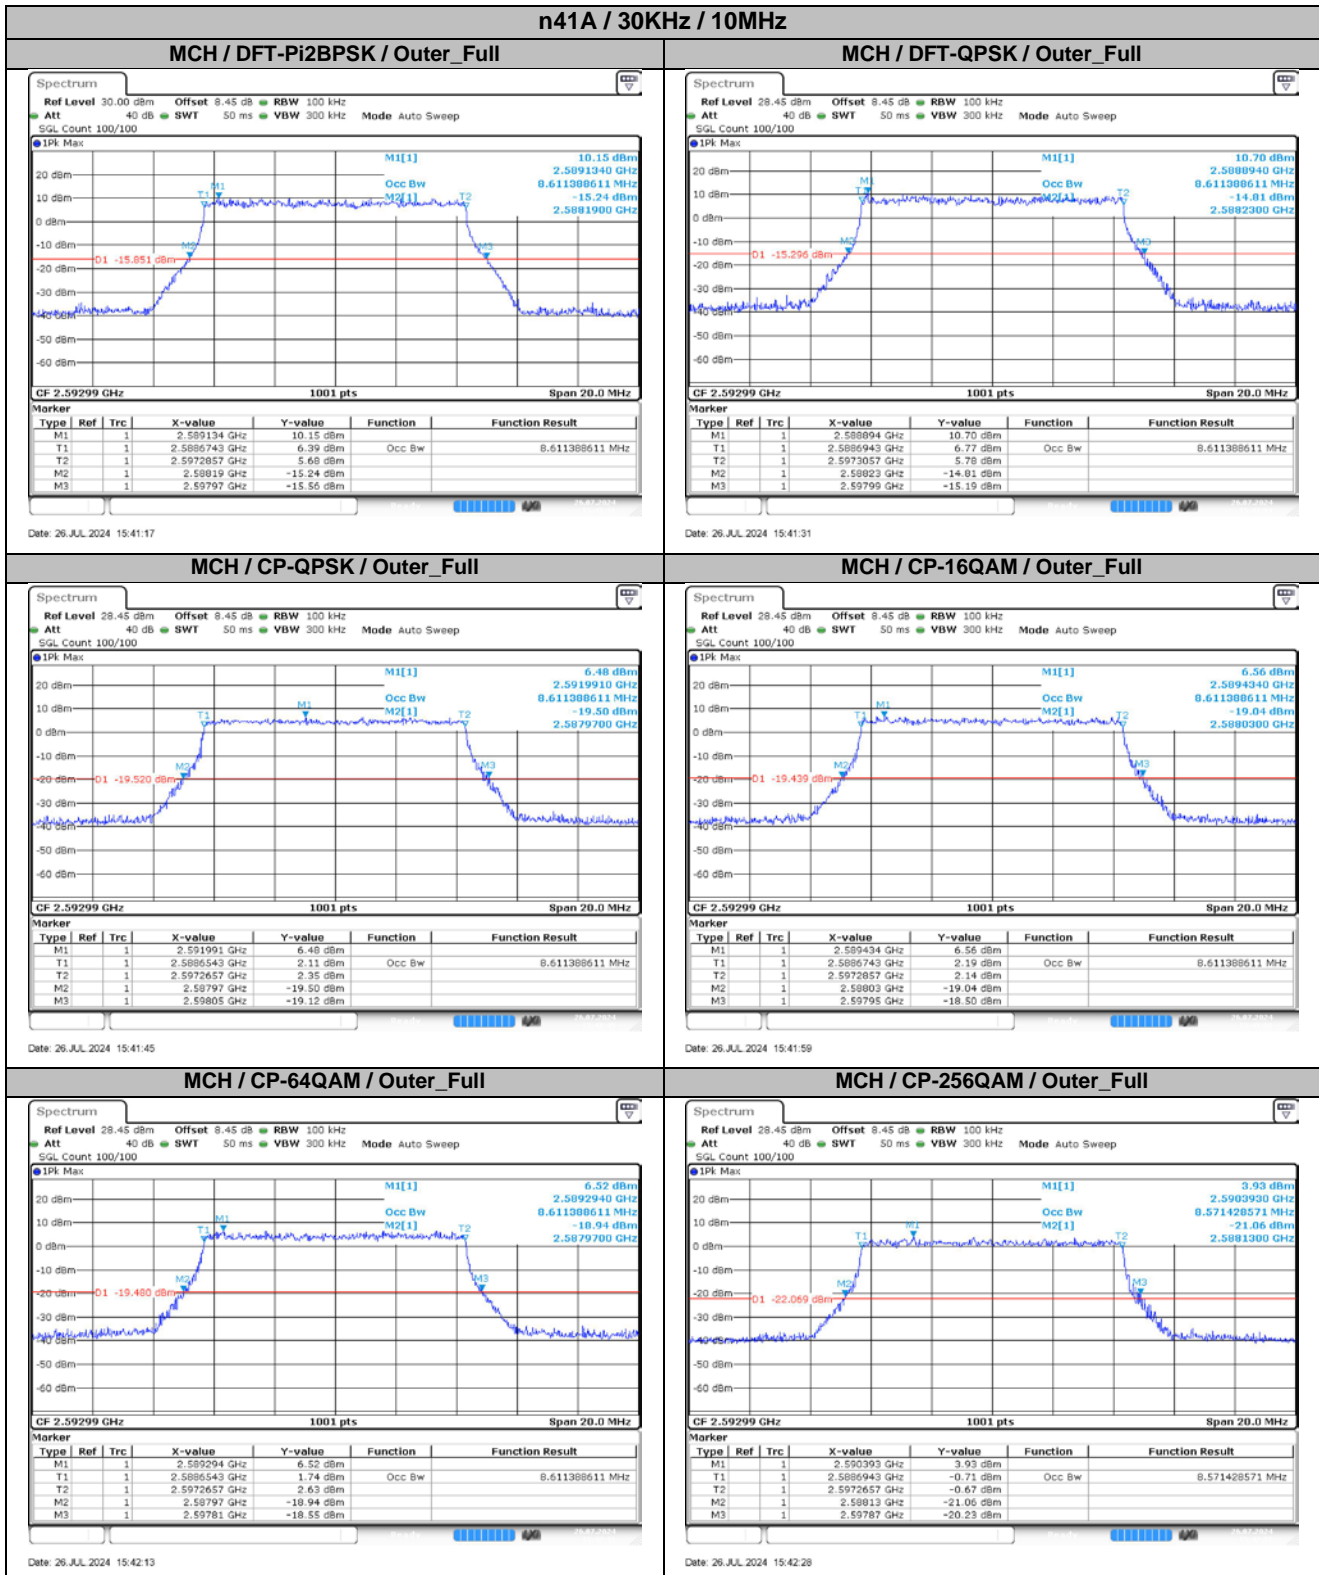

2. Peak-to-Average Ratio

2.1. Test Results

SCS	Bandwidth	Channel	RB	Result (dB)		Limit (dB)	Verdict
				DFT-Pi2BPSK	DFT-QPSK		
30KHz	100MHz	LCH	Outer_Full	8.72	8.52	13.00	Pass
30KHz	100MHz	MCH	Outer_Full	8.88	8.09	13.00	Pass
30KHz	100MHz	HCH	Outer_Full	8.63	8.07	13.00	Pass

2.2. Test Plots

3. Modulation Characteristics

3.1. Test Plots

4. 99% Occupied Bandwidth & 26dB Emission Bandwidth

4.1. Test Results

SCS	Bandwidth	Modulation	RB	99% Occupied Bandwidth (MHz)	26dB Emission Bandwidth (MHz)	Verdict
30KHz	10MHz	DFT-Pi2BPSK	Outer_Full	8.61	9.78	Pass
30KHz	10MHz	DFT-QPSK	Outer_Full	8.61	9.76	Pass
30KHz	10MHz	CP-QPSK	Outer_Full	8.61	10.08	Pass
30KHz	10MHz	CP-16QAM	Outer_Full	8.61	9.92	Pass
30KHz	10MHz	CP-64QAM	Outer_Full	8.61	9.84	Pass
30KHz	10MHz	CP-256QAM	Outer_Full	8.57	9.74	Pass
30KHz	15MHz	DFT-Pi2BPSK	Outer_Full	12.92	14.28	Pass
30KHz	15MHz	DFT-QPSK	Outer_Full	12.95	14.22	Pass
30KHz	15MHz	CP-QPSK	Outer_Full	13.64	15.27	Pass
30KHz	15MHz	CP-16QAM	Outer_Full	13.61	15.06	Pass
30KHz	15MHz	CP-64QAM	Outer_Full	13.61	15.12	Pass
30KHz	15MHz	CP-256QAM	Outer_Full	13.58	15.18	Pass
30KHz	20MHz	DFT-Pi2BPSK	Outer_Full	17.86	19.00	Pass
30KHz	20MHz	DFT-QPSK	Outer_Full	17.82	19.52	Pass
30KHz	20MHz	CP-QPSK	Outer_Full	18.18	19.72	Pass
30KHz	20MHz	CP-16QAM	Outer_Full	18.18	19.72	Pass
30KHz	20MHz	CP-64QAM	Outer_Full	18.22	19.72	Pass
30KHz	20MHz	CP-256QAM	Outer_Full	18.18	19.80	Pass
30KHz	30MHz	DFT-Pi2BPSK	Outer_Full	26.79	28.50	Pass
30KHz	30MHz	DFT-QPSK	Outer_Full	26.85	28.74	Pass
30KHz	30MHz	CP-QPSK	Outer_Full	27.81	29.82	Pass

4.2. Test Plots

5. Conducted Band Edges

5.1. Test Plots