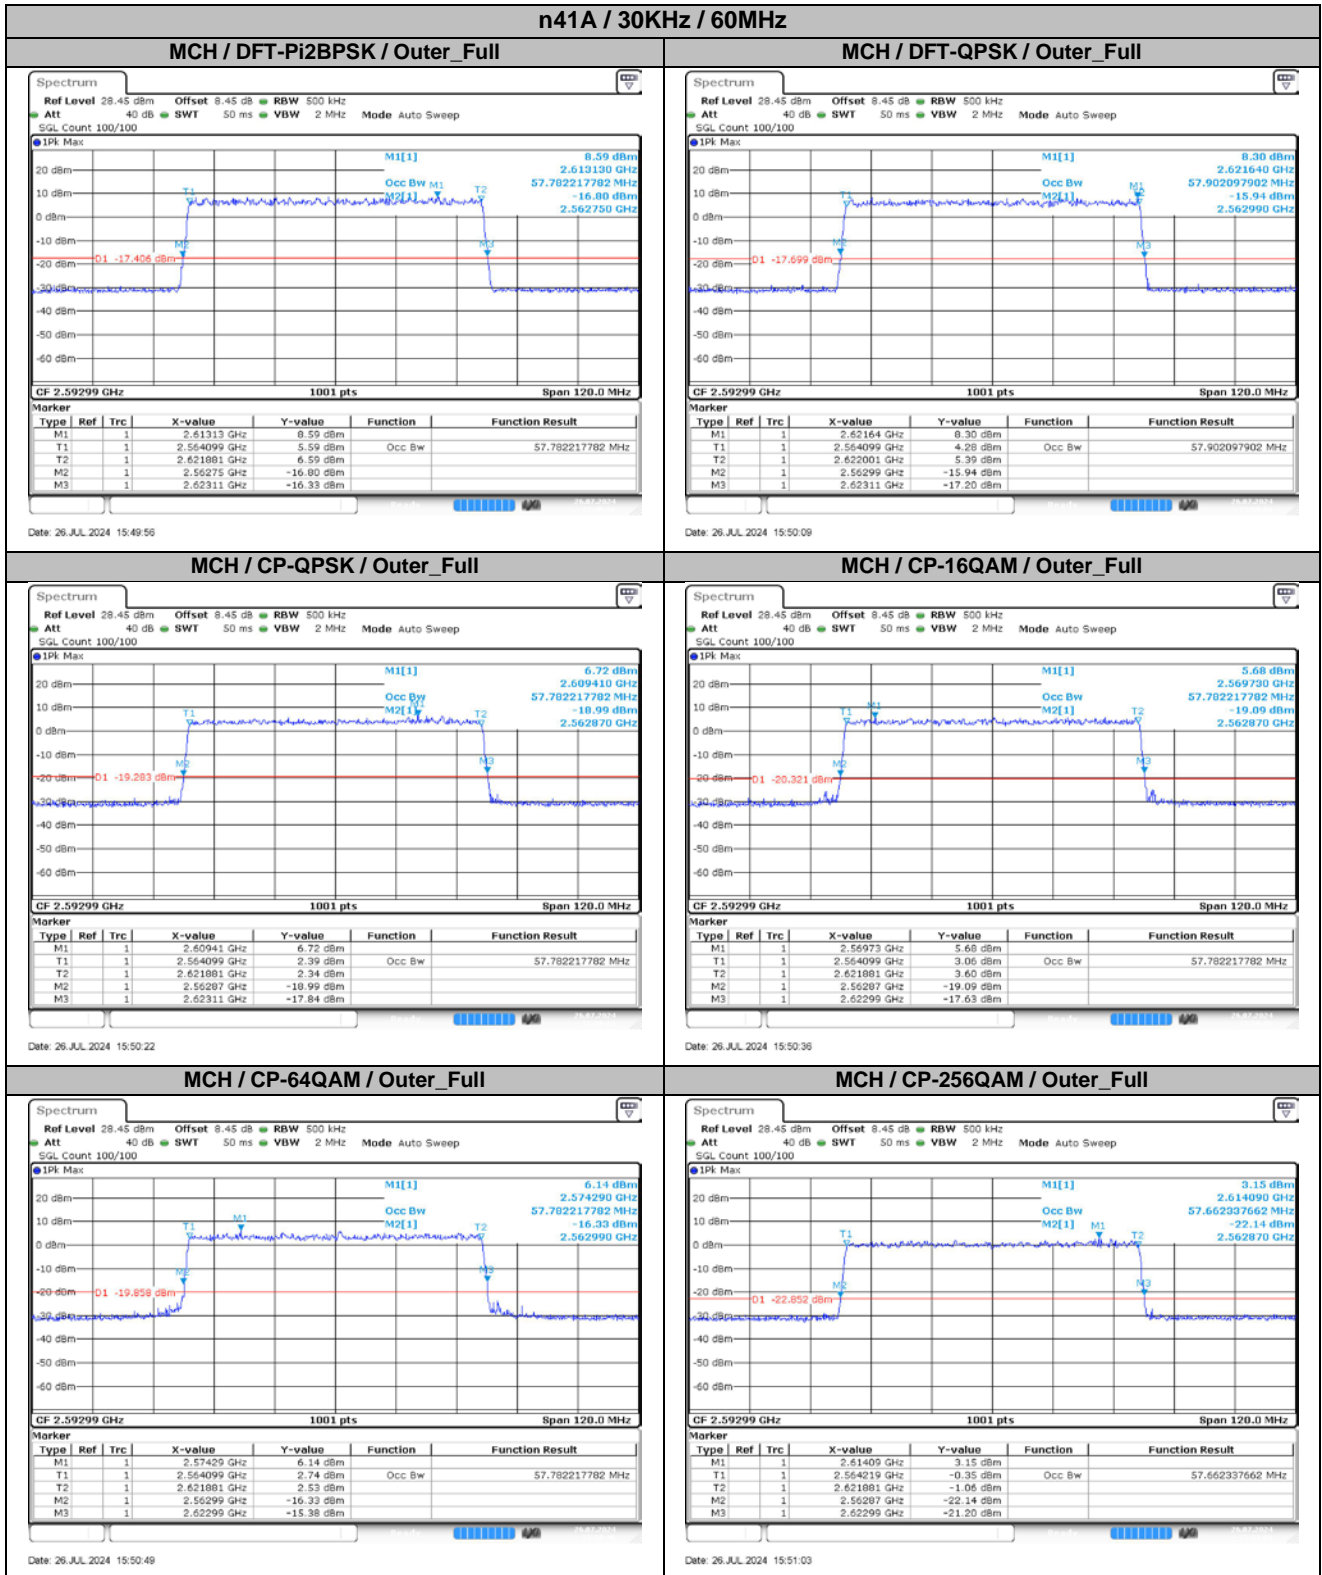

**Appendix
for
n41A
(2496-2690)**

Catalogue

1.	EFFECTIVE ISOTROPIC RADIATED POWER	3
1.1.	TEST RESULTS @ ANT1 (ANTENNA GAIN=-2.17DBI).....	3
2.	PEAK-TO-AVERAGE RATIO	7
2.1.	TEST RESULTS	7
2.2.	TEST PLOTS.....	7
3.	MODULATION CHARACTERISTICS.....	8
3.1.	TEST PLOTS.....	8
4.	99% OCCUPIED BANDWIDTH & 26DB EMISSION BANDWIDTH	9
4.1.	TEST RESULTS	9
4.2.	TEST PLOTS.....	11
5.	CONDUCTED BAND EDGES	22
5.1.	TEST PLOTS.....	22
6.	CONDUCTED SPURIOUS EMISSION.....	37
6.1.	TEST PLOTS.....	37
7.	FREQUENCY STABILITY	48
7.1.	TEST RESULTS	48

4.2. Test Plots

5. Conducted Band Edges

5.1. Test Plots