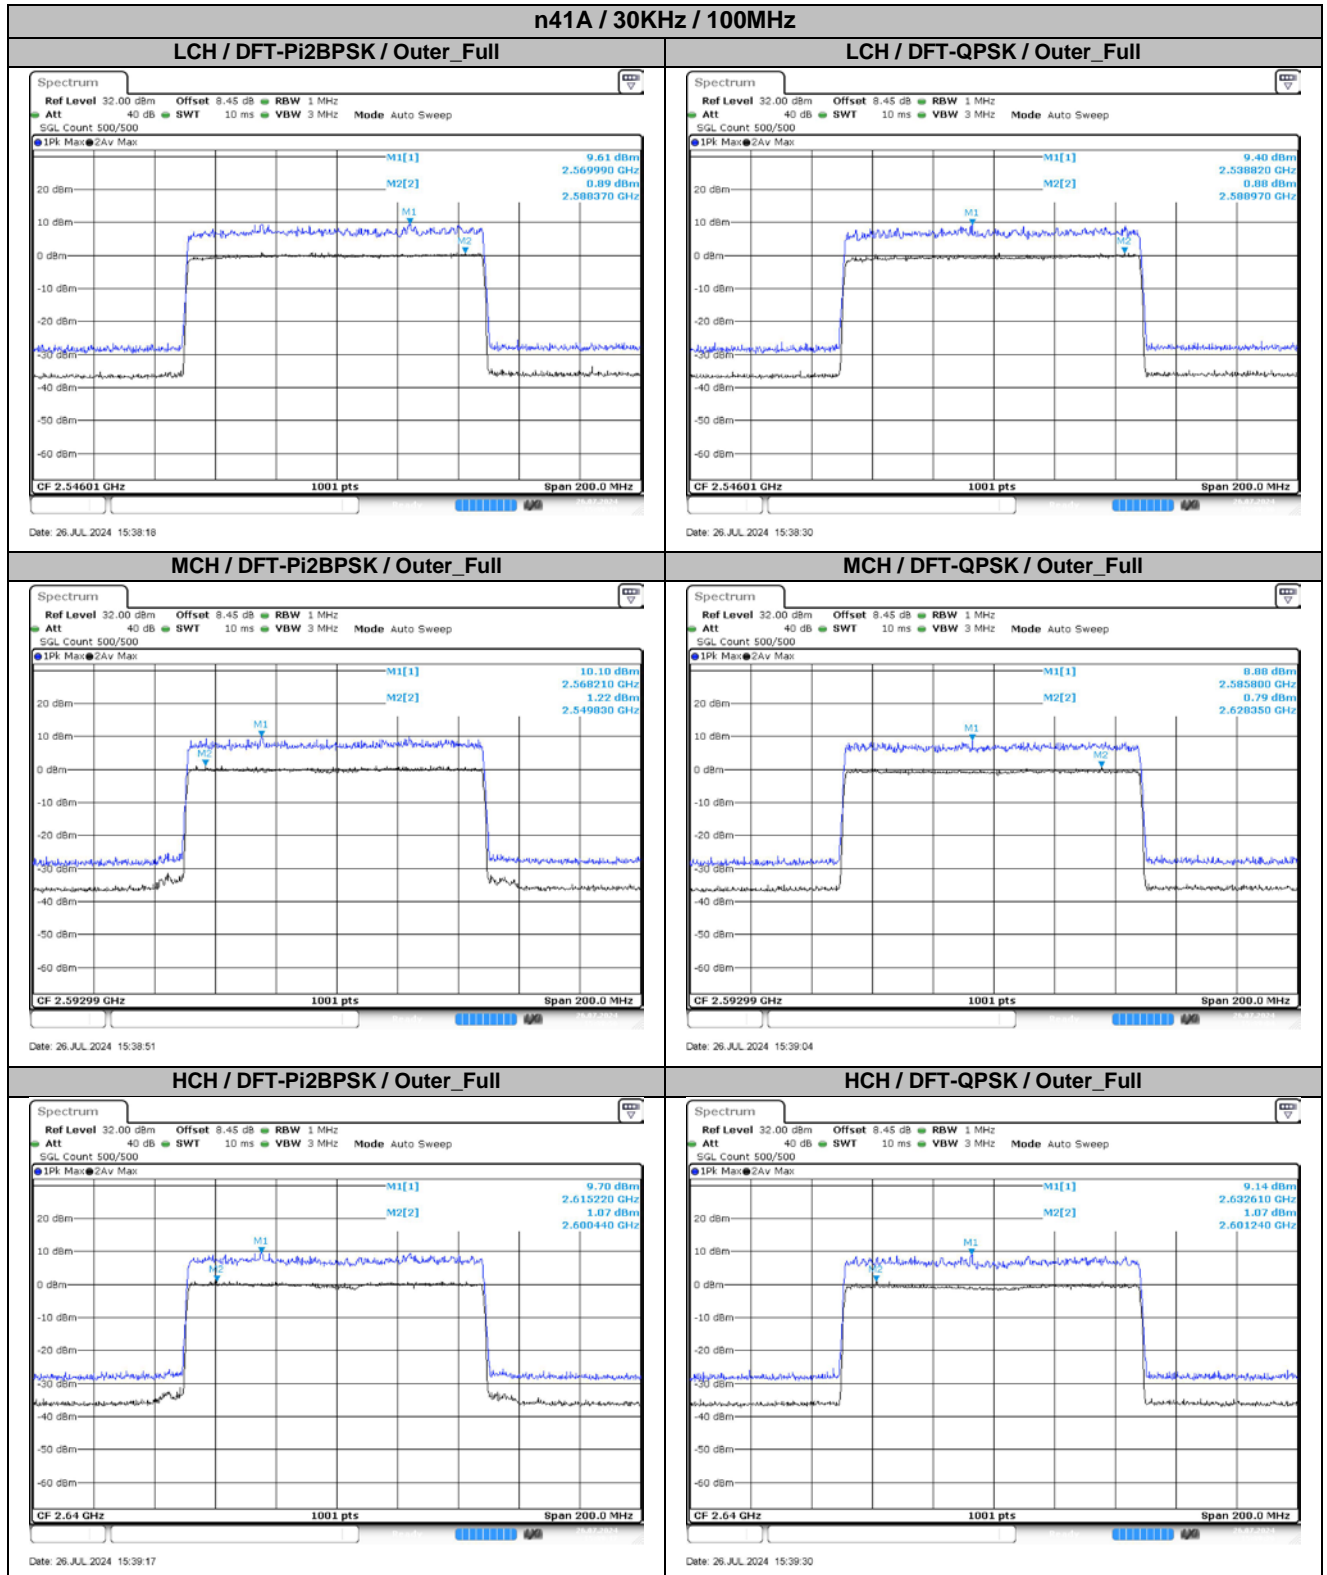

2. Peak-to-Average Ratio

2.1. Test Results

SCS	Bandwidth	Channel	RB	Result (dB)		Limit (dB)	Verdict
				DFT-Pi2BPSK	DFT-QPSK		
30KHz	100MHz	LCH	Outer_Full	8.72	8.52	13.00	Pass
30KHz	100MHz	MCH	Outer_Full	8.88	8.09	13.00	Pass
30KHz	100MHz	HCH	Outer_Full	8.63	8.07	13.00	Pass

2.2. Test Plots