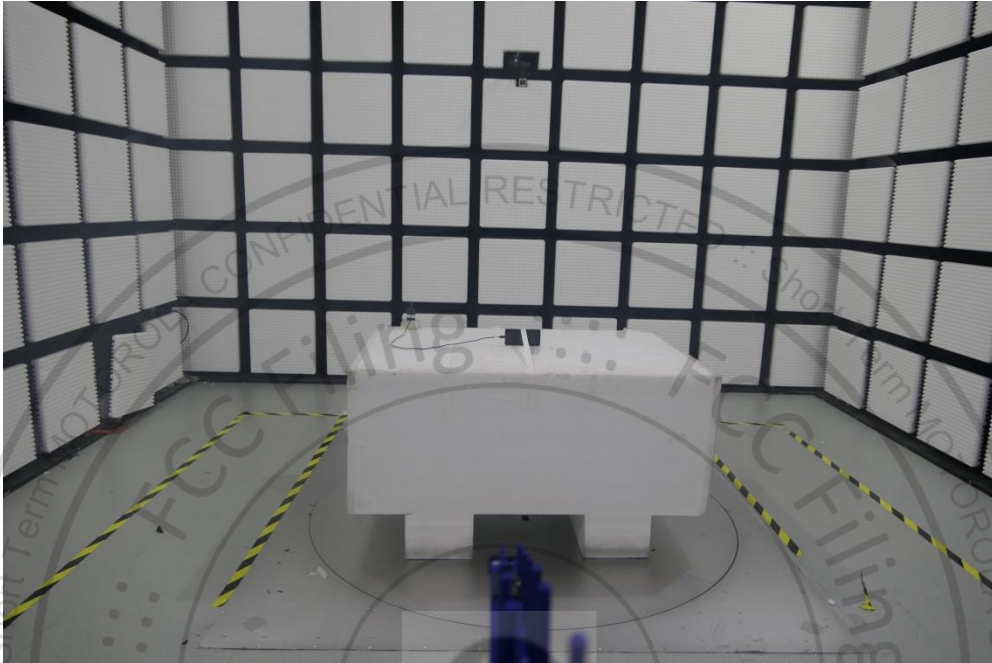

Appendix B. Setup Photographs

<Conducted Emission> for BT/WIFI/NFC

Remote View

Rear View

<Radiated Emission>
03CH06-KS
Z Plane for BT/BLE/WLAN 2.4G/5G/6G
LF

HF

<Radiated Emission>
03CH02-KS for NFC
9kHz~30MHz

30MHz~1GHz

DFS/CBP

<Radiated Emission>
03CH03-KS
X Plane for LTE B7C/N7
LF

HF

Setup Photographs for Reference Report:

Appendix E. Setup Photographs

<AC Conducted Emission>

Remote View

Rear View

<Radiated Emission>

X Plane

LF

HF