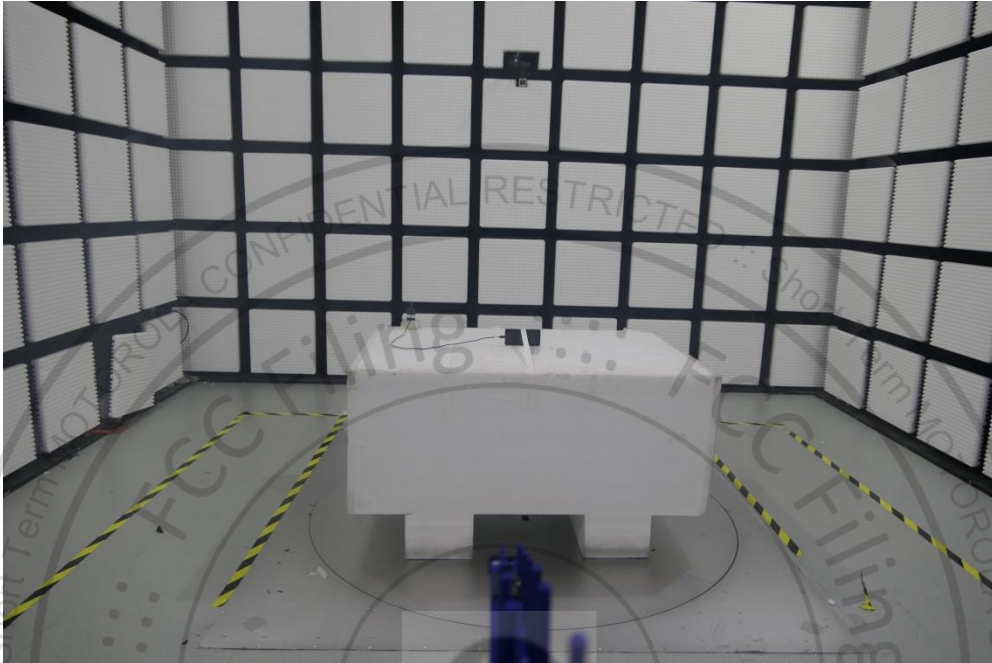

Appendix B. Setup Photographs

<Conducted Emission> for BT/WIFI/NFC

Remote View

Rear View

<Radiated Emission>
03CH06-KS
Z Plane for BT/BLE/WLAN 2.4G/5G/6G
LF

HF

<Radiated Emission>
03CH02-KS for NFC
9kHz~30MHz

30MHz~1GHz

DFS/CBP

<Radiated Emission>
03CH03-KS
X Plane for LTE B7C/N7
LF

HF

Setup Photographs for Reference Report:

Appendix A. Setup Photographs

Front View