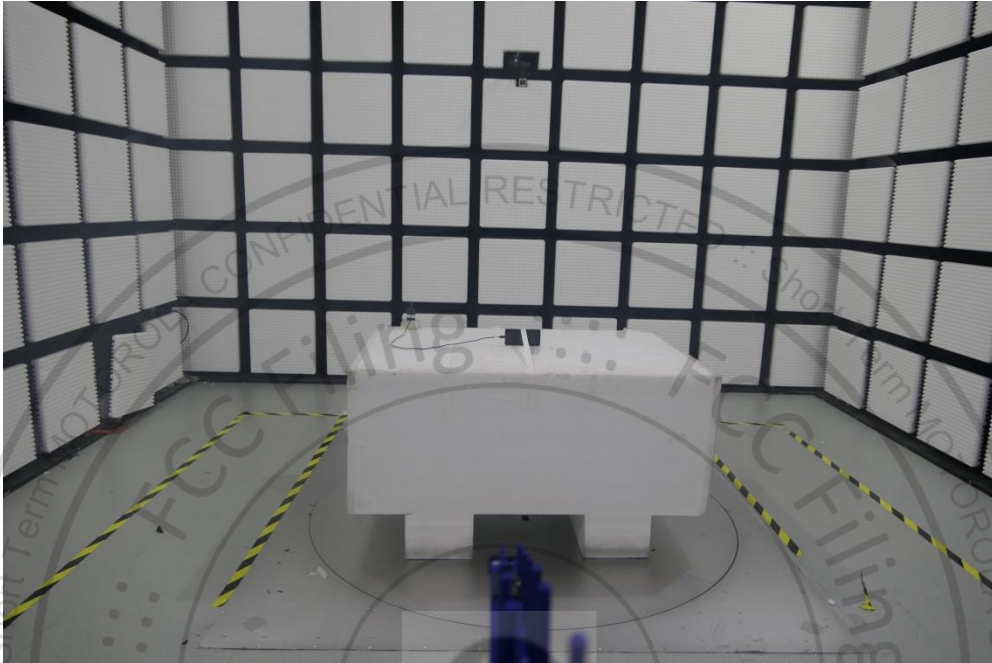

Appendix B. Setup Photographs

<Conducted Emission> for BT/WIFI/NFC

Remote View

Rear View

<Radiated Emission>
03CH06-KS
Z Plane for BT/BLE/WLAN 2.4G/5G/6G
LF

HF

<Radiated Emission>
03CH02-KS for NFC
9kHz~30MHz

30MHz~1GHz

DFS/CBP

<Radiated Emission>
03CH03-KS
X Plane for LTE B7C/N7
LF

HF

Setup Photographs for Reference Report:

Appendix E. Setup Photographs

<AC Conducted Emission>

Remote View

Rear View

<Radiated Emission>

Z Plane

LF

HF