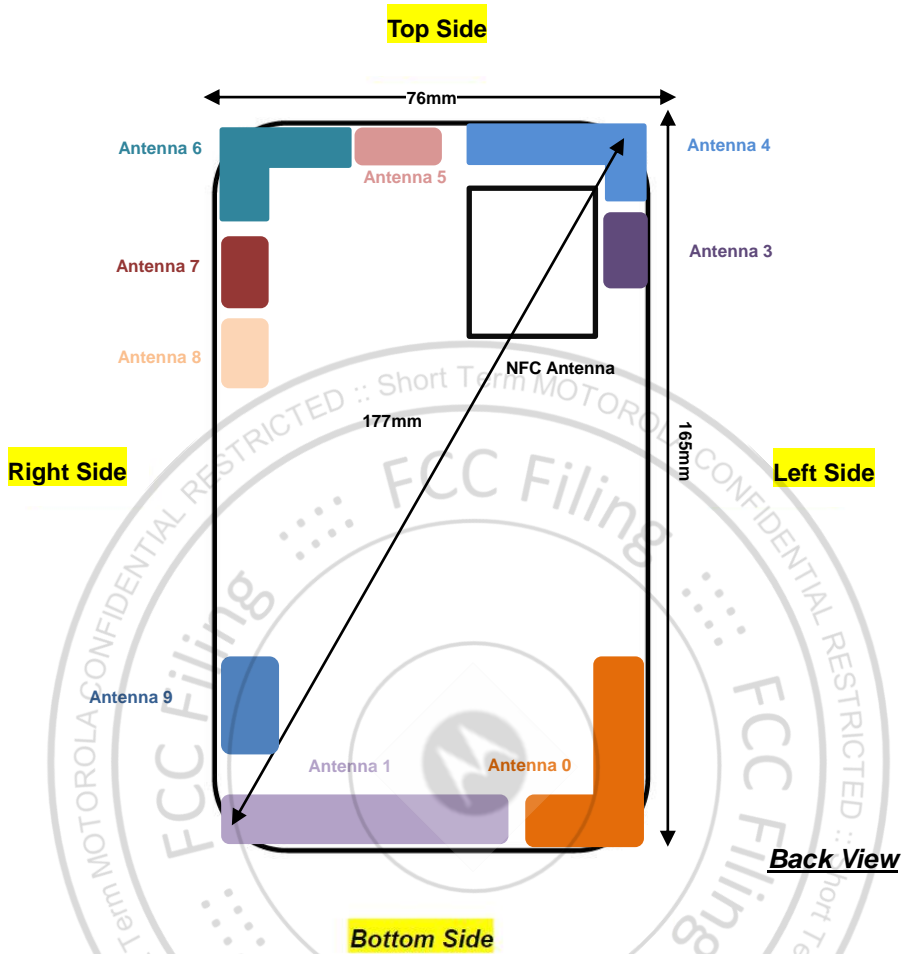

Appendix D. PD Test Setup Photos

Top Side, Test Separation 2 mm

Top Side, Test Separation 10 mm

Top Side, Test Separation 8.59 mm

Front, Test Separation 2 mm

Back, Test Separation 2 mm

Right Side, Test Separation 2 mm

Sensor off

Back, Test Separation 5 mm

Right Side, Test Separation 8 mm

Top Side, Test Separation 14 mm

Antenna Location

Antenna	Support Band
Antenna 5	WLAN 6GHz <TX/RX>
Antenna 8	WLAN 6GHz <TX/RX>