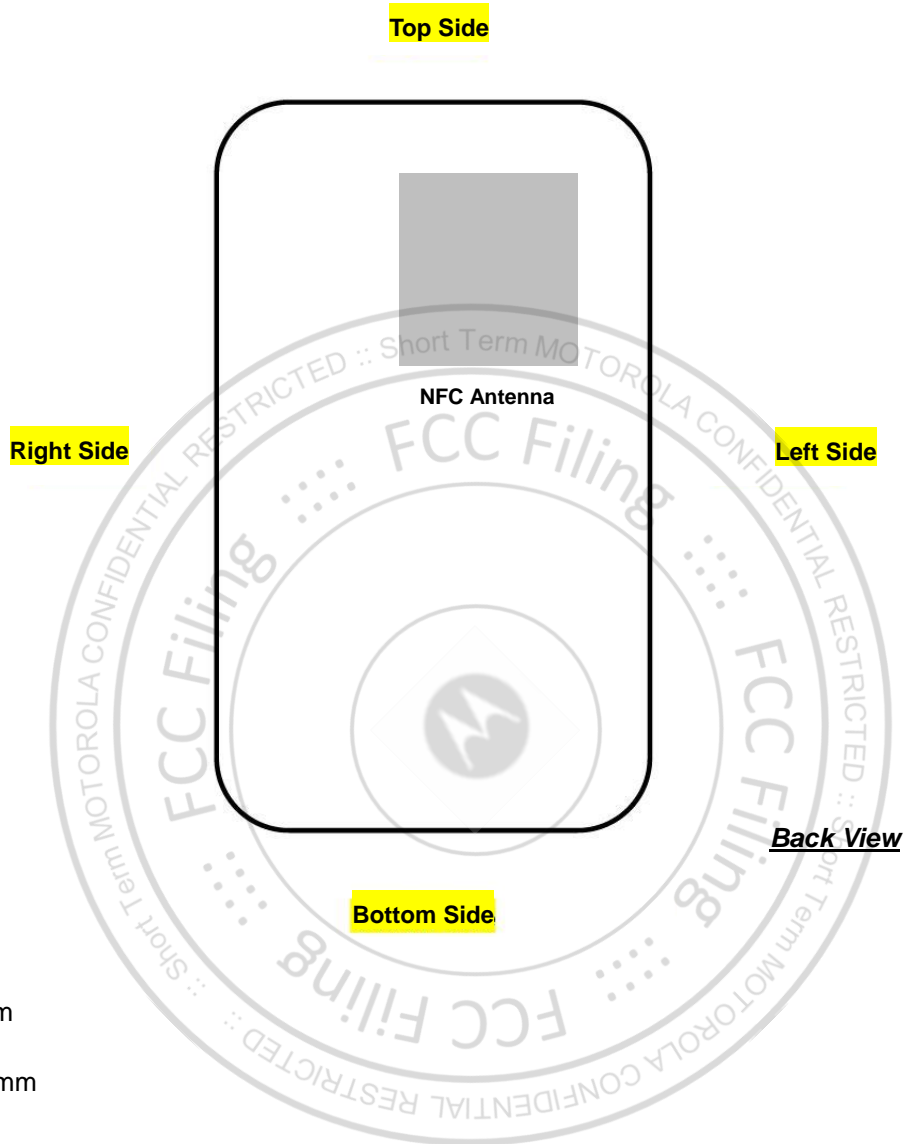

**Appendix D. SAR Test Setup Photos**

**Product Specific 10g SAR**

**Front, Test Separation 0 mm**

**Back, Test Separation 0 mm**

**Left Side, Test Separation 0 mm**

**Right Side, Test Separation 0 mm**

**Top Side, Test Separation 0 mm**

**Bottom Side, Test Separation 0 mm**

## Antenna Location

Length: 165mm  
Width: 76mm  
Diagonal: 177mm