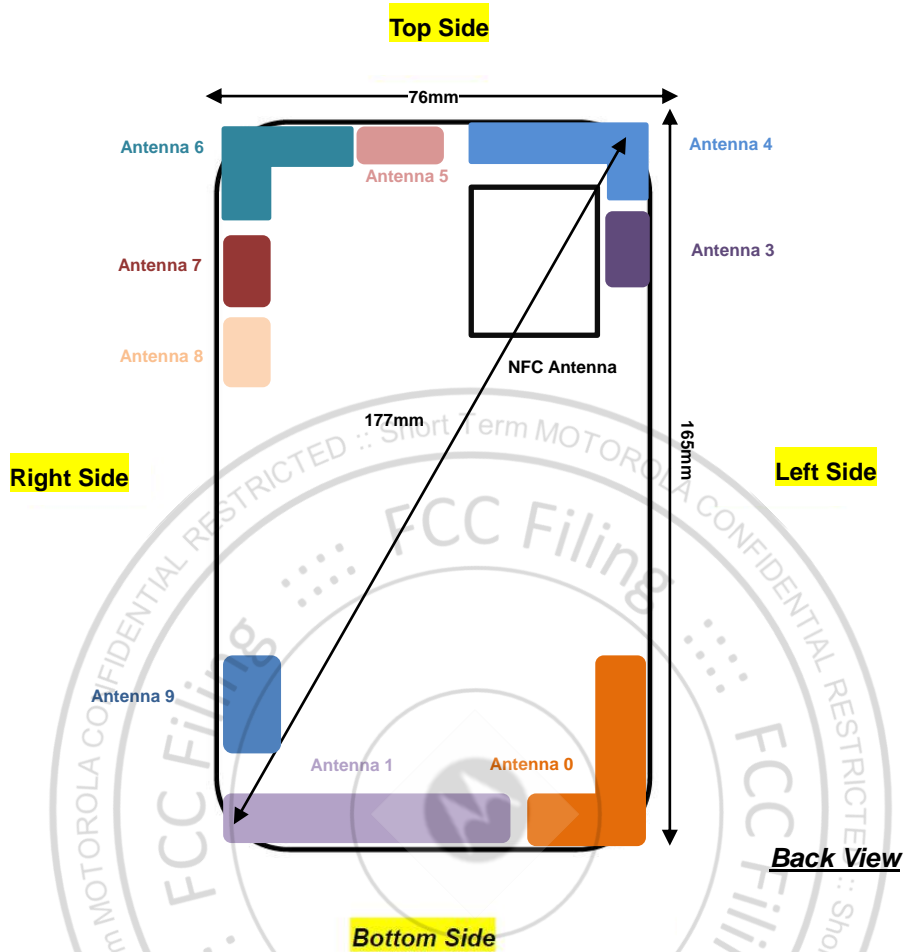

Front, Test Separation 5 mm

Back, Test Separation 5 mm

Left Side, Test Separation 5 mm

Right Side, Test Separation 5 mm

Top Side, Test Separation 5 mm

Bottom Side, Test Separation 5 mm

Body-worn Exposure Condition

Back, Test Separation 0 mm

Top Side, Test Separation 0 mm

Bottom Side, Test Separation 0 mm

Right Side, Test Separation 0 mm

Sensor off

Back, Test Separation 17 mm

Back, Test Separation 5 mm

Back, Test Separation 6 mm

Back, Test Separation 15 mm

Top Side, Test Separation 16 mm

Bottom Side, Test Separation 9 mm

Top Side, Test Separation 14 mm

Right Side, Test Separation 11 mm

Front, Test Separation 5 mm

Right Side, Test Separation 8 mm

Antenna Location

Antenna	Support Band
Antenna 0	GSM: 850<TX/RX> UMTS: B5<TX/RX> LTE: B5/12/13/17/26<TX/RX> 5G NR: n5/n26 <TX/RX>
Antenna 1	GSM: 1900<TX/RX> UMTS: B2/4<TX/RX> LTE: B2/4/7/25/66/38/41<TX/RX> 5G NR: n2/n7/n66<TX/RX>
Antenna 3	5G NR: n78<RX>
Antenna 4	LTE: B2/4/5/7/25/26/66/38/41<TX/RX> 5G NR: n2/n5/n7/n26/n66 <TX/RX>
Antenna 5	LTE: B42<TX/RX> 5G NR: n78<TX/RX> WLAN 5GHz / 6GHz <TX/RX>
Antenna 6	Bluetooth <TX/RX> WLAN 2.4GHz <TX/RX>
Antenna 7	5G NR: n78<RX>
Antenna 8	Bluetooth <TX/RX> WLAN 2.4GHz <TX/RX> WLAN 5GHz / 6GHz <TX/RX>
Antenna 9	5G NR: n78<RX>
NFC Antenna	NFC<TX/RX>