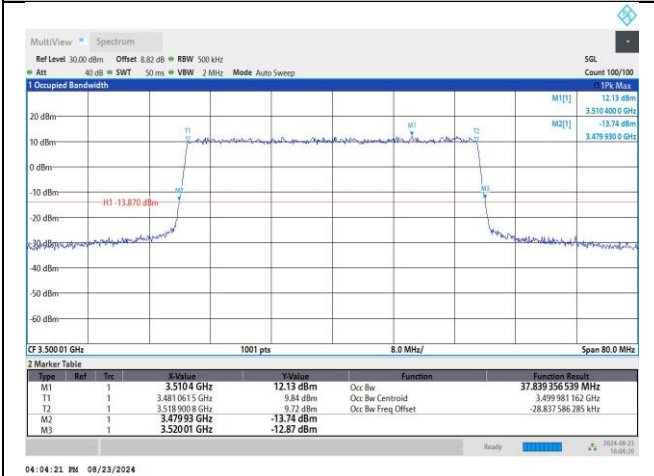

MCH / CP-QPSK / Outer_Full