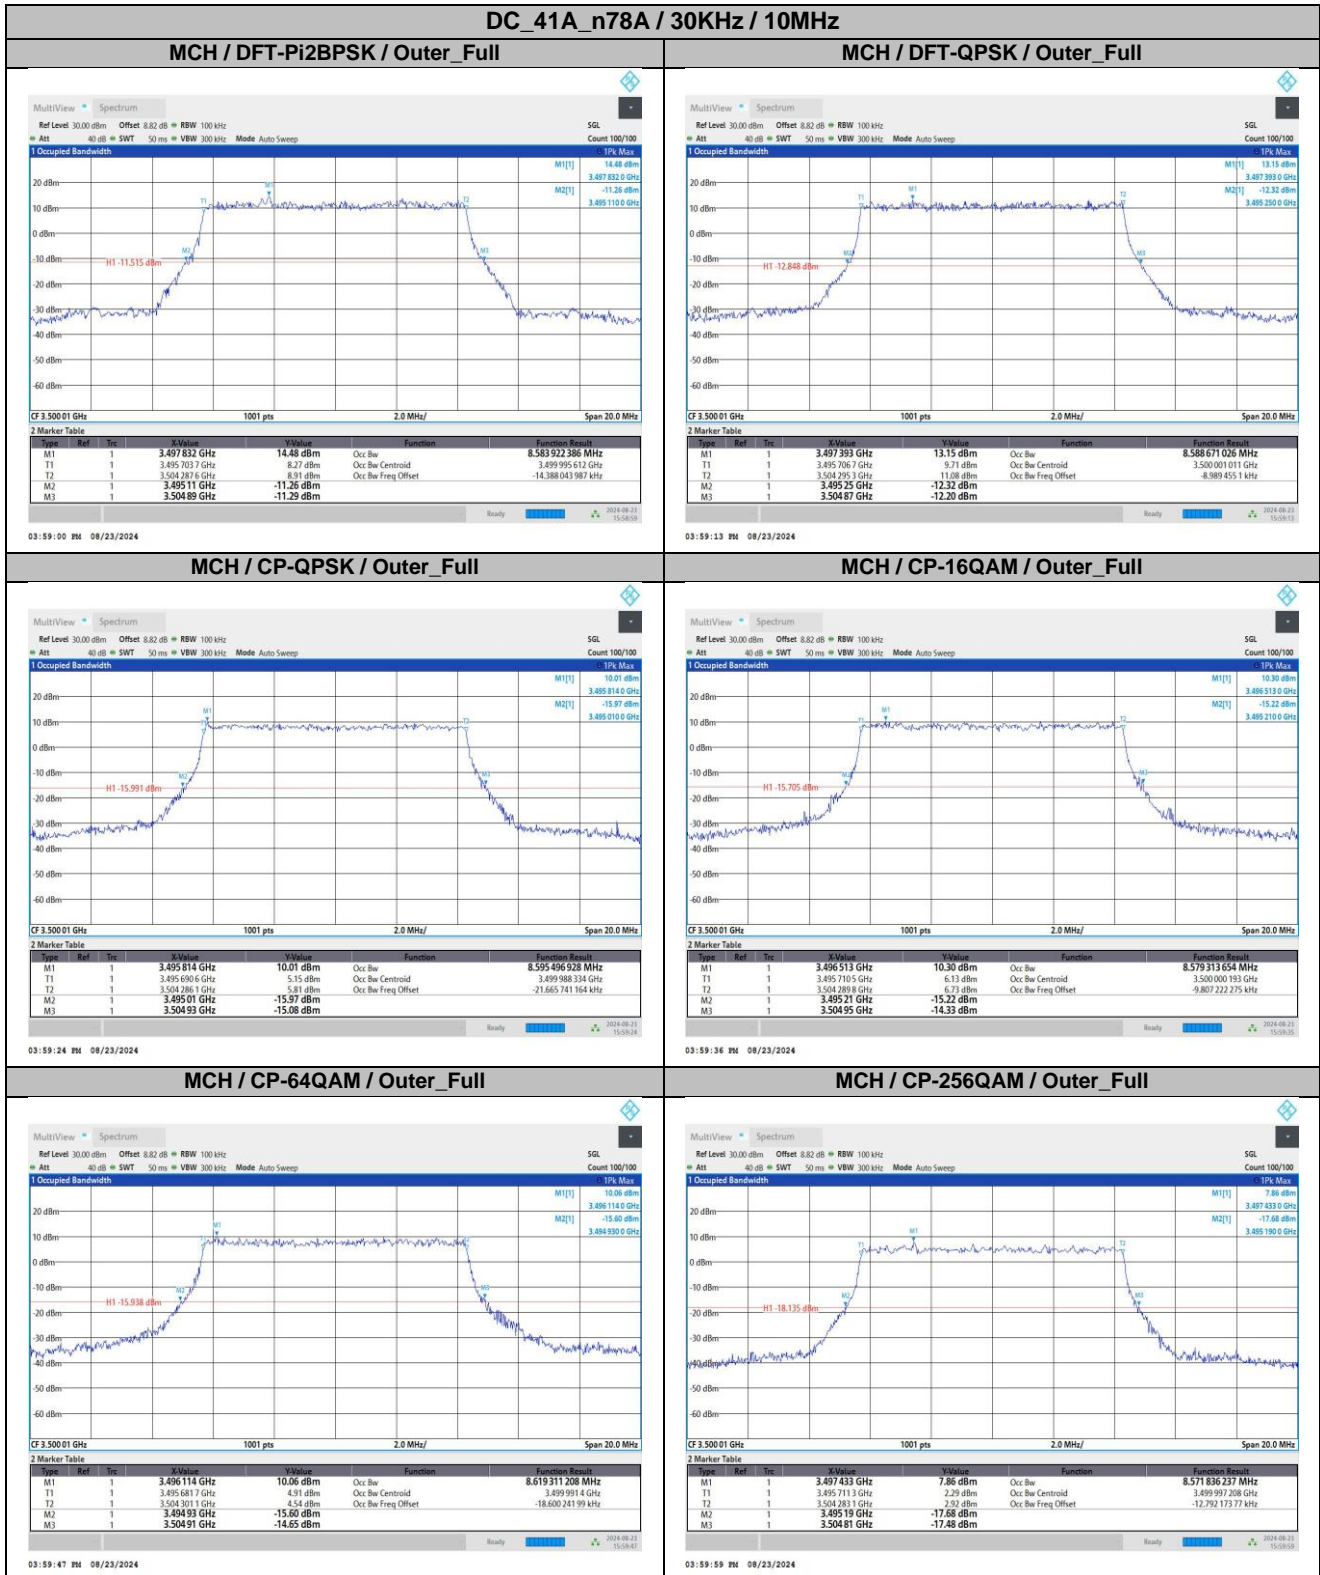

4.2. Test Plots