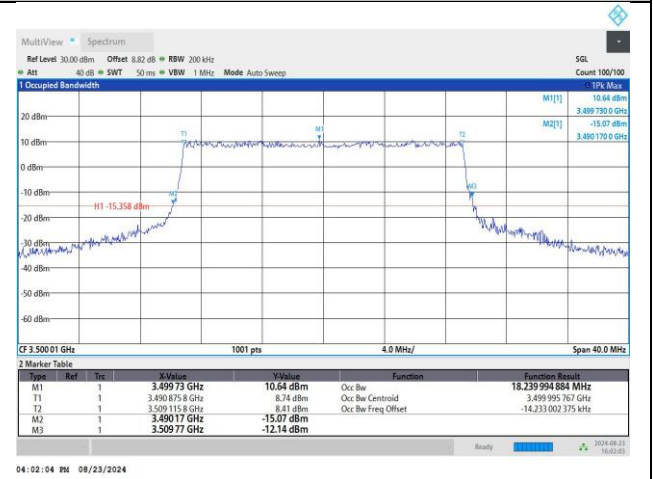

DC_41A_n78A / 30KHz / 20MHz

MCH / DFT-Pi2BPSK / Outer_Full

MCH / DFT-QPSK / Outer_Full

MCH / CP-QPSK / Outer_Full

MCH / CP-16QAM / Outer_Full

MCH / CP-64QAM / Outer_Full

MCH / CP-256QAM / Outer_Full

DC_41A_n78A / 30KHz / 30MHz