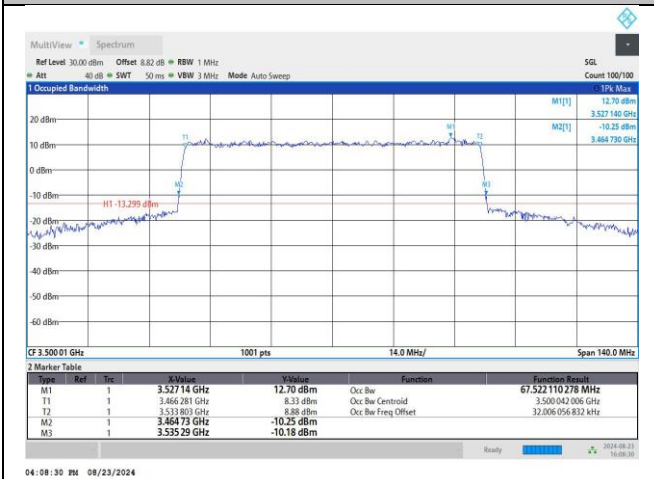

MCH / CP-64QAM / Outer_Full