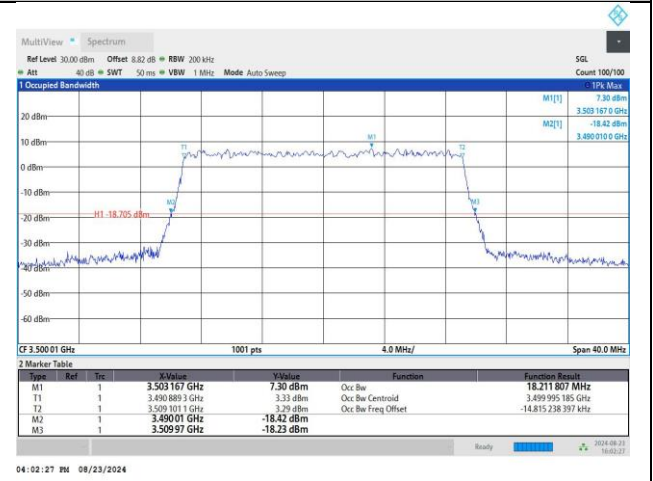

DC_41A_n78A / 30KHz / 20MHz

MCH / DFT-Pi2BPSK / Outer_Full

MCH / DFT-QPSK / Outer_Full

MCH / CP-QPSK / Outer_Full

MCH / CP-16QAM / Outer_Full

MCH / CP-64QAM / Outer_Full

MCH / CP-256QAM / Outer_Full

DC_41A_n78A / 30KHz / 30MHz