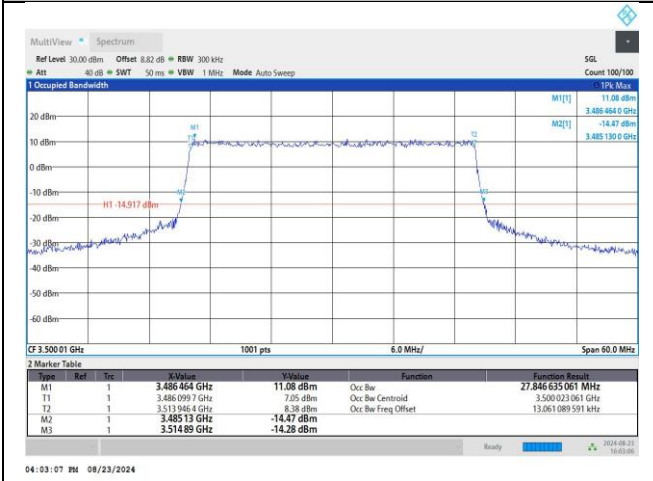

MCH / CP-QPSK / Outer_Full