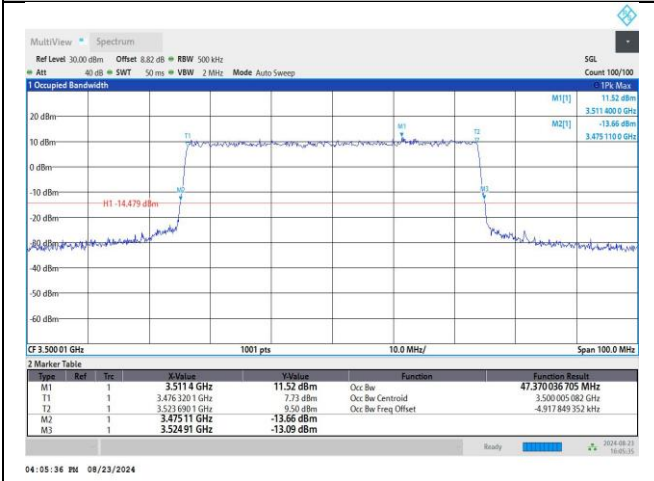

MCH / CP-QPSK / Outer_Full