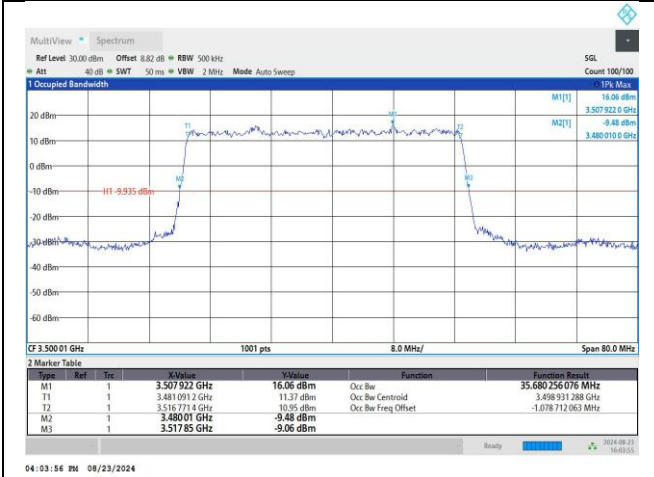

MCH / DFT-Pi2BPSK / Outer_Full

MCH / DFT-QPSK / Outer_Full

MCH / CP-QPSK / Outer_Full

MCH / CP-16QAM / Outer_Full

MCH / CP-64QAM / Outer_Full

MCH / CP-256QAM / Outer_Full

DC_41A_n78A / 30KHz / 40MHz

MCH / DFT-Pi2BPSK / Outer_Full