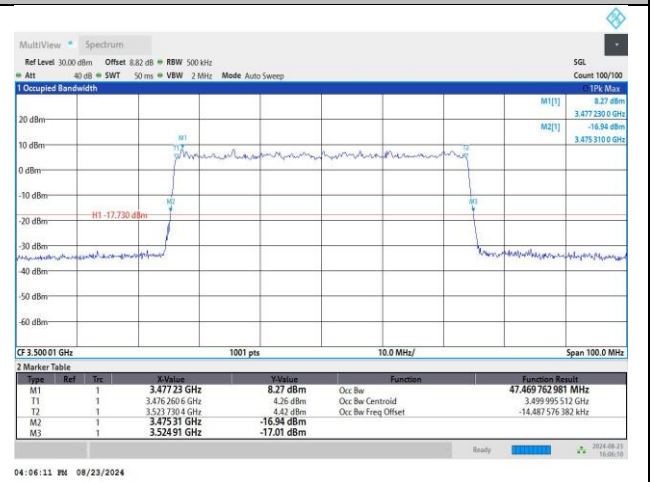

MCH / CP-QPSK / Outer_Full

MCH / CP-16QAM / Outer_Full

MCH / CP-64QAM / Outer_Full

MCH / CP-256QAM / Outer_Full

DC_41A_n78A / 30KHz / 60MHz

MCH / DFT-Pi2BPSK / Outer_Full

MCH / DFT-QPSK / Outer_Full

MCH / CP-QPSK / Outer_Full