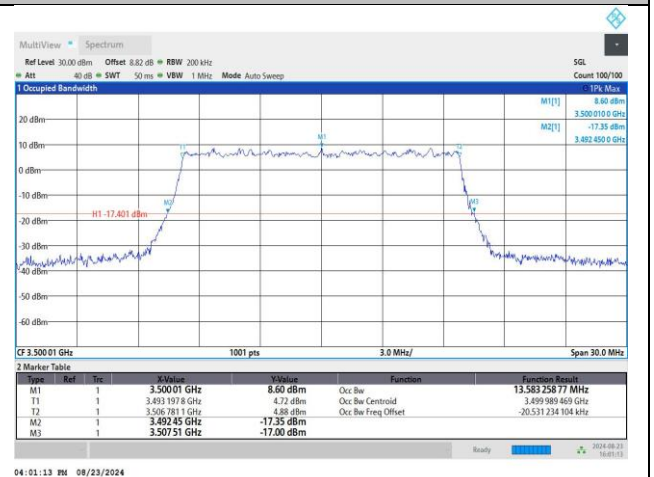

4.2. Test Plots

DC_41A_n78A / 30KHz / 15MHz

MCH / DFT-Pi2BPSK / Outer_Full

MCH / DFT-QPSK / Outer_Full

MCH / CP-QPSK / Outer_Full

MCH / CP-16QAM / Outer_Full

MCH / CP-64QAM / Outer_Full

MCH / CP-256QAM / Outer_Full