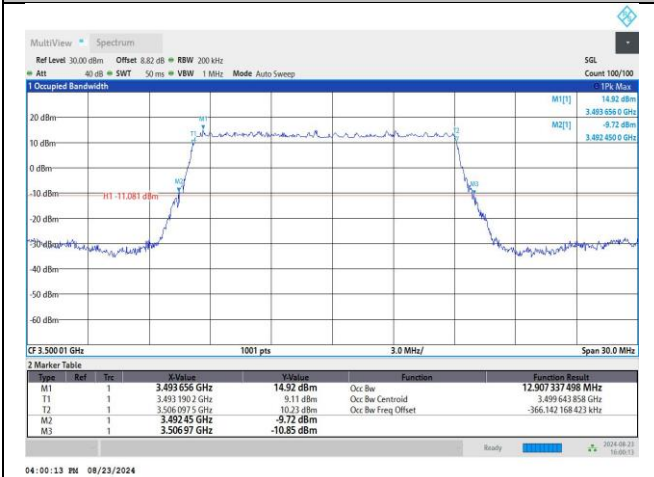

DC_41A_n78A / 30KHz / 15MHz

MCH / DFT-Pi2BPSK / Outer_Full