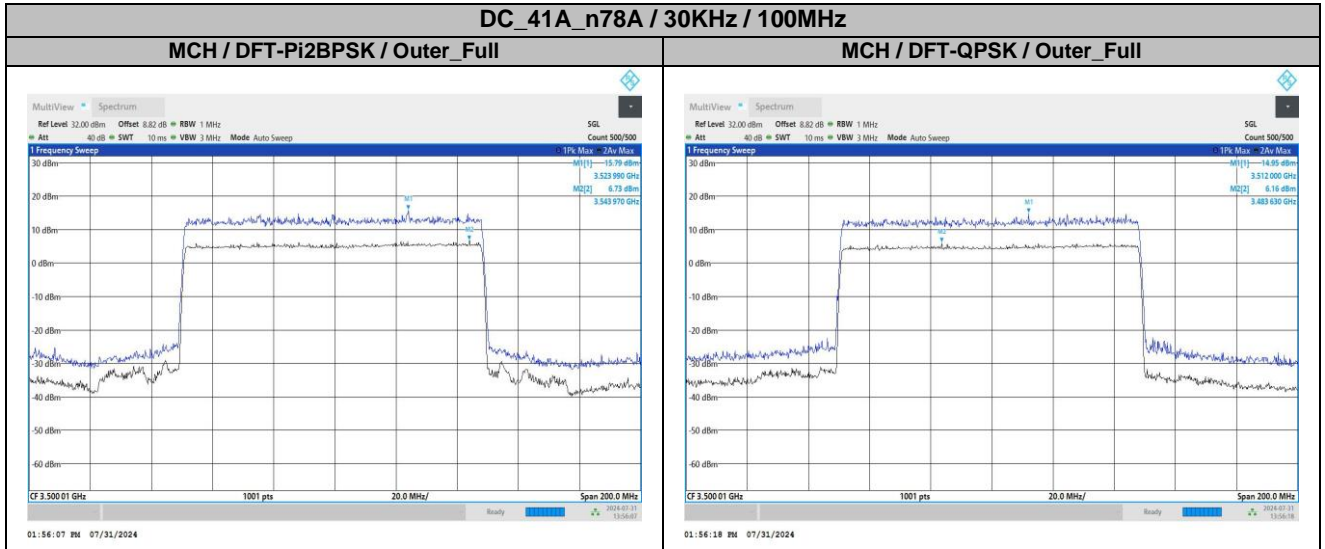

2. Peak-to-Average Ratio

2.1. Test Results

SCS	Bandwidth	Channel	RB	Result (dB)		Limit (dB)	Verdict
				DFT-Pi2BPSK	DFT-QPSK		
30KHz	100MHz	MCH	Outer_Full	9.07	8.79	13.00	Pass

2.2. Test Plots

3. Modulation Characteristics