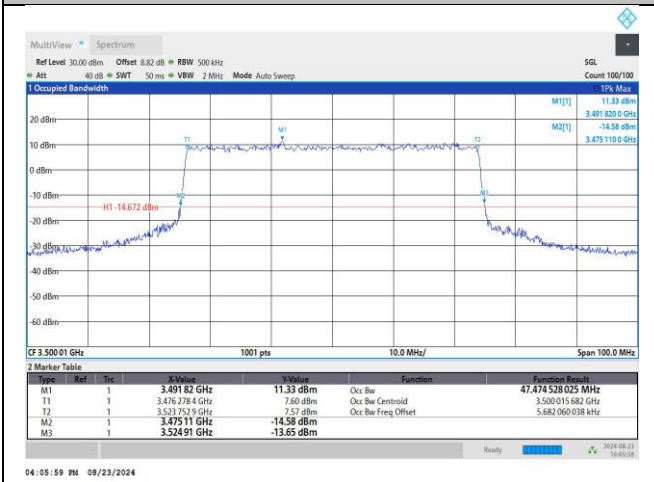

MCH / CP-64QAM / Outer_Full