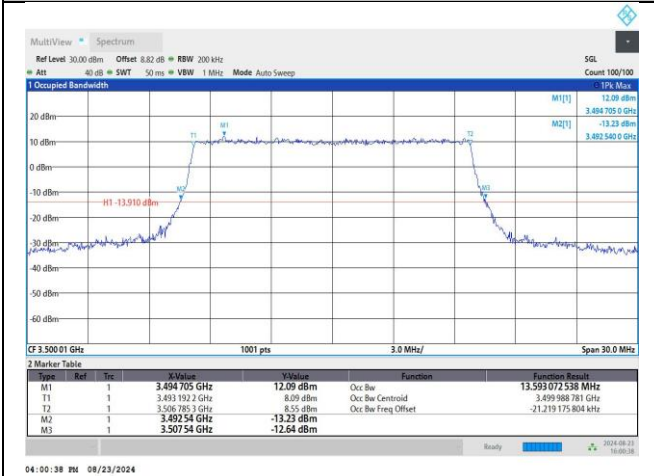

4.2. Test Plots

DC_41A_n78A / 30KHz / 15MHz

MCH / DFT-Pi2BPSK / Outer_Full

MCH / DFT-QPSK / Outer_Full

MCH / CP-QPSK / Outer_Full

MCH / CP-16QAM / Outer_Full

MCH / CP-64QAM / Outer_Full

MCH / CP-256QAM / Outer_Full