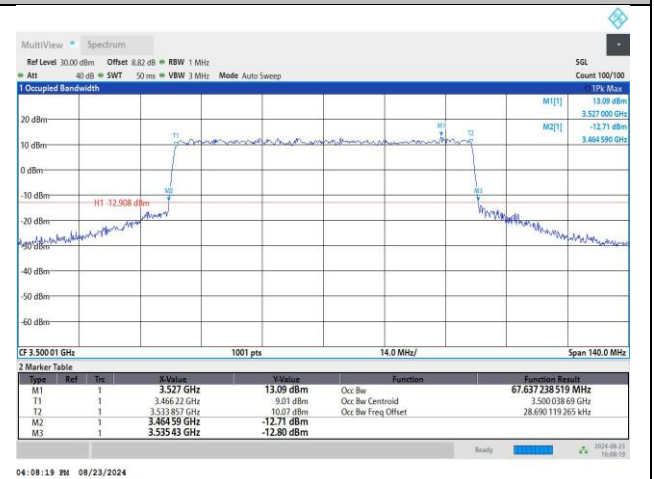

MCH / CP-16QAM / Outer_Full

MCH / CP-64QAM / Outer_Full

MCH / CP-256QAM / Outer_Full

DC_41A_n78A / 30KHz / 70MHz

MCH / DFT-Pi2BPSK / Outer_Full

MCH / DFT-QPSK / Outer_Full

MCH / CP-QPSK / Outer_Full

MCH / CP-16QAM / Outer_Full