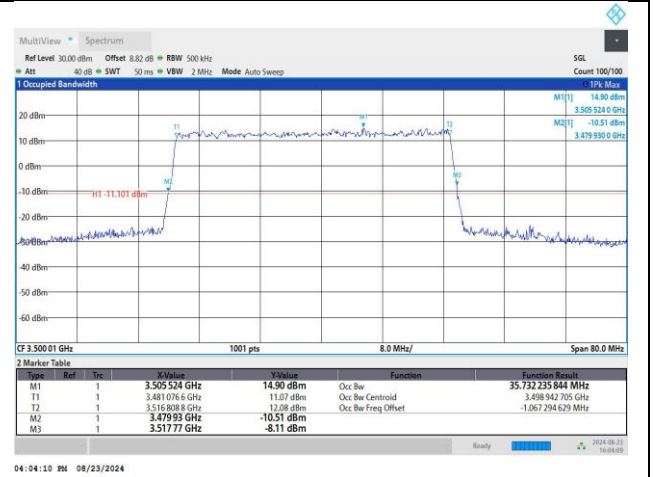

MCH / DFT-QPSK / Outer_Full