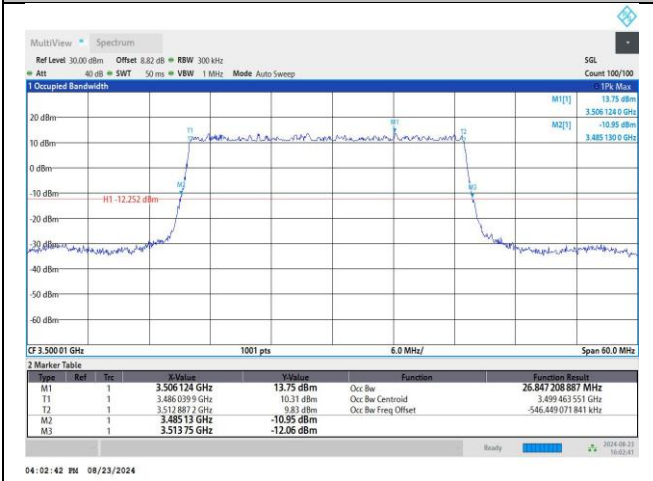

DC_41A_n78A / 30KHz / 30MHz

MCH / DFT-Pi2BPSK / Outer_Full