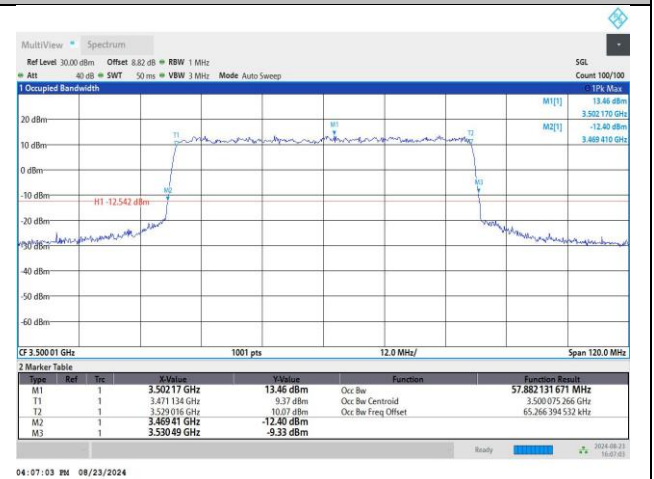

MCH / CP-16QAM / Outer_Full