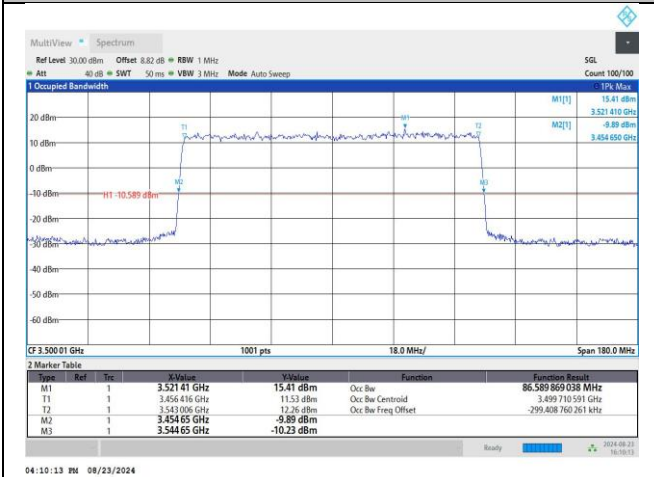

DC_41A_n78A / 30KHz / 90MHz

MCH / DFT-Pi2BPSK / Outer_Full