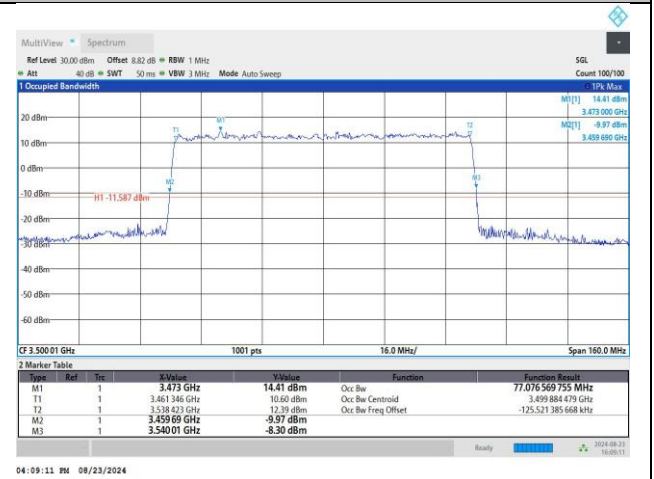

MCH / CP-64QAM / Outer_Full

MCH / CP-256QAM / Outer_Full

DC_41A_n78A / 30KHz / 80MHz

MCH / DFT-Pi2BPSK / Outer_Full

MCH / DFT-QPSK / Outer_Full

MCH / CP-QPSK / Outer_Full

MCH / CP-16QAM / Outer_Full

MCH / CP-64QAM / Outer_Full