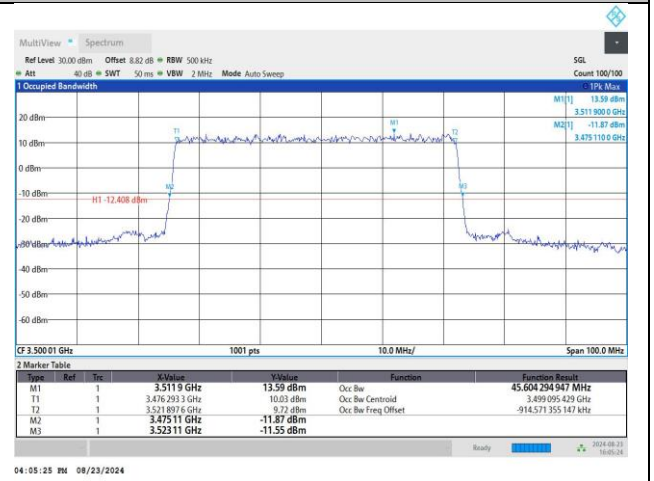

MCH / DFT-QPSK / Outer_Full

MCH / CP-QPSK / Outer_Full

MCH / CP-16QAM / Outer_Full

MCH / CP-64QAM / Outer_Full

MCH / CP-256QAM / Outer_Full

DC_41A_n78A / 30KHz / 50MHz

MCH / DFT-Pi2BPSK / Outer_Full

MCH / DFT-QPSK / Outer_Full