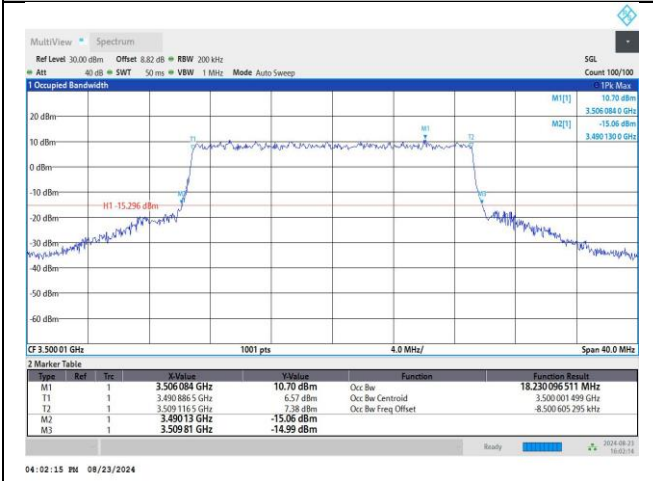

DC_41A_n78A / 30KHz / 20MHz

MCH / DFT-Pi2BPSK / Outer_Full

MCH / DFT-QPSK / Outer_Full

MCH / CP-QPSK / Outer_Full

MCH / CP-16QAM / Outer_Full

MCH / CP-64QAM / Outer_Full

MCH / CP-256QAM / Outer_Full

DC_41A_n78A / 30KHz / 30MHz