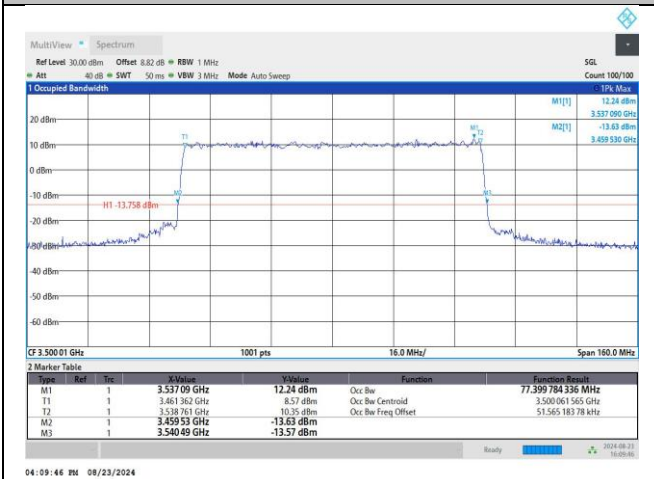

MCH / CP-64QAM / Outer_Full

MCH / CP-256QAM / Outer_Full

DC_41A_n78A / 30KHz / 80MHz

MCH / DFT-Pi2BPSK / Outer_Full

MCH / DFT-QPSK / Outer_Full

MCH / CP-QPSK / Outer_Full

MCH / CP-16QAM / Outer_Full

MCH / CP-64QAM / Outer_Full