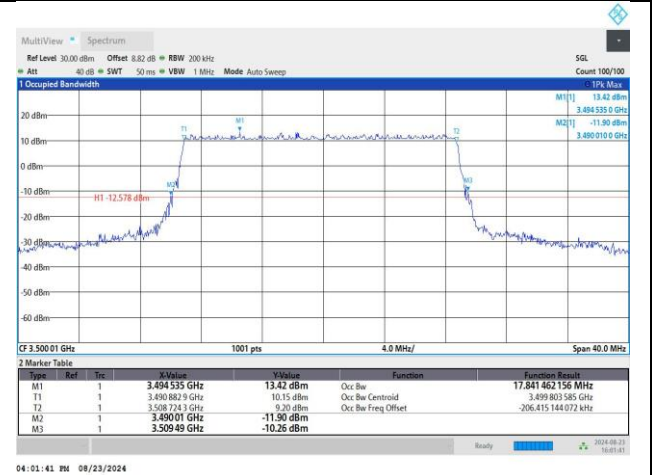

MCH / DFT-QPSK / Outer_Full