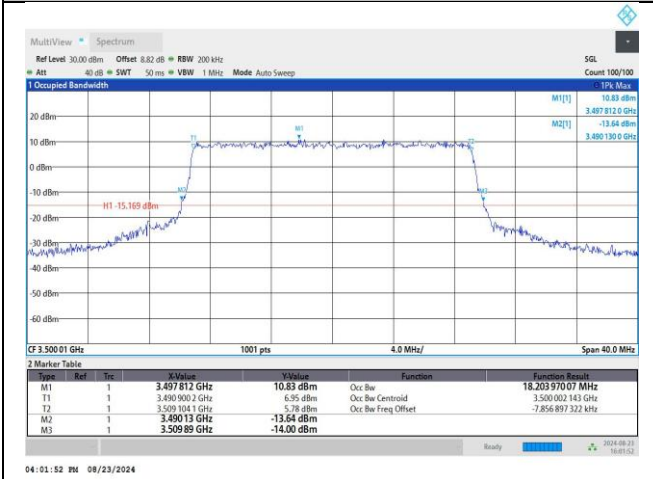

DC_41A_n78A / 30KHz / 20MHz

MCH / DFT-Pi2BPSK / Outer_Full

MCH / DFT-QPSK / Outer_Full

MCH / CP-QPSK / Outer_Full

MCH / CP-16QAM / Outer_Full

MCH / CP-64QAM / Outer_Full

MCH / CP-256QAM / Outer_Full

DC_41A_n78A / 30KHz / 30MHz