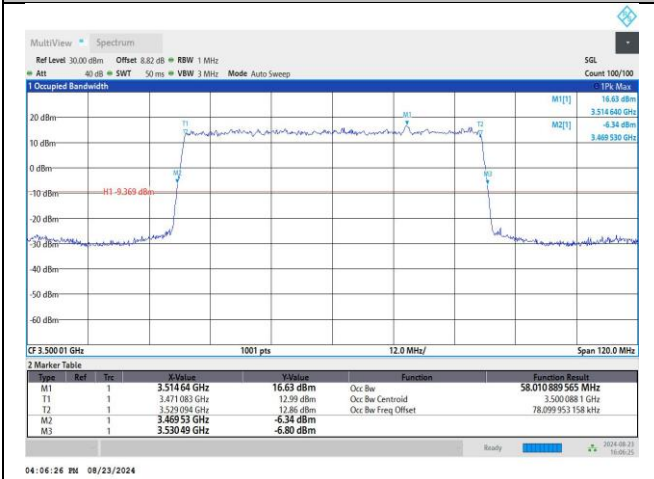

MCH / CP-QPSK / Outer_Full

MCH / CP-16QAM / Outer_Full

MCH / CP-64QAM / Outer_Full

MCH / CP-256QAM / Outer_Full

DC_41A_n78A / 30KHz / 60MHz

MCH / DFT-Pi2BPSK / Outer_Full

MCH / DFT-QPSK / Outer_Full

MCH / CP-QPSK / Outer_Full