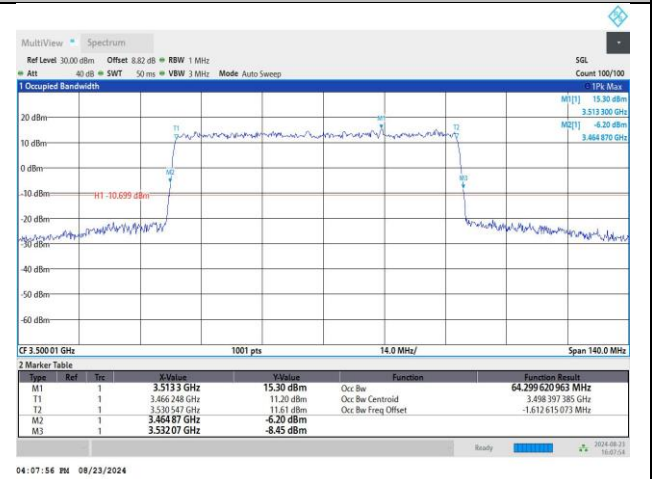

MCH / CP-16QAM / Outer_Full

MCH / CP-64QAM / Outer_Full

MCH / CP-256QAM / Outer_Full

DC_41A_n78A / 30KHz / 70MHz

MCH / DFT-Pi2BPSK / Outer_Full

MCH / DFT-QPSK / Outer_Full

MCH / CP-QPSK / Outer_Full

MCH / CP-16QAM / Outer_Full