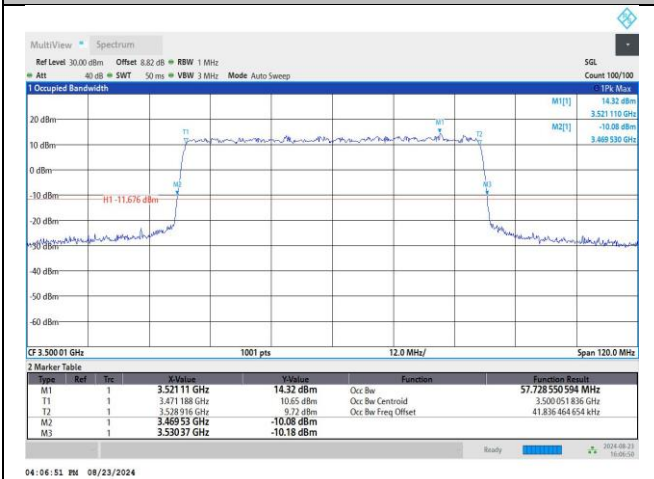

MCH / CP-QPSK / Outer_Full

MCH / CP-16QAM / Outer_Full

MCH / CP-64QAM / Outer_Full

MCH / CP-256QAM / Outer_Full

DC_41A_n78A / 30KHz / 60MHz

MCH / DFT-Pi2BPSK / Outer_Full

MCH / DFT-QPSK / Outer_Full

MCH / CP-QPSK / Outer_Full