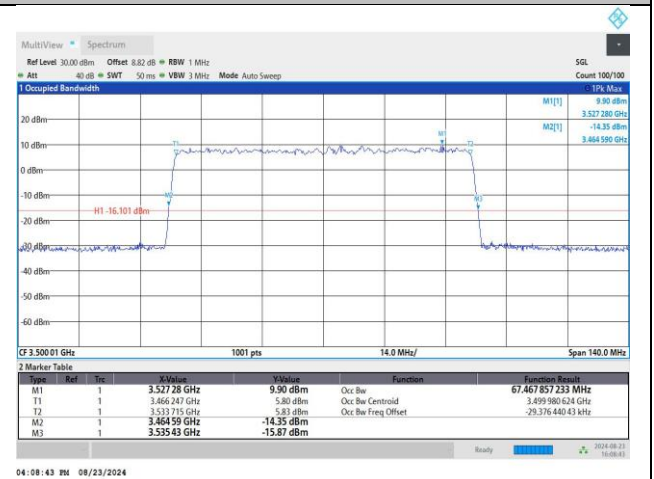

MCH / CP-256QAM / Outer_Full