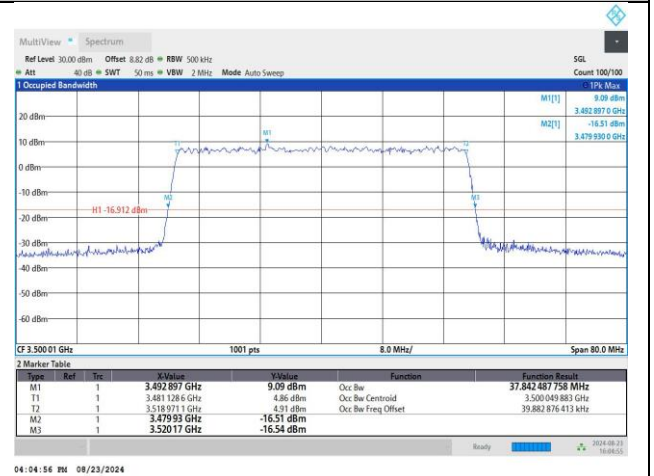

MCH / DFT-QPSK / Outer_Full

MCH / CP-QPSK / Outer_Full

MCH / CP-16QAM / Outer_Full

MCH / CP-64QAM / Outer_Full

MCH / CP-256QAM / Outer_Full

DC_41A_n78A / 30KHz / 50MHz

MCH / DFT-Pi2BPSK / Outer_Full

MCH / DFT-QPSK / Outer_Full