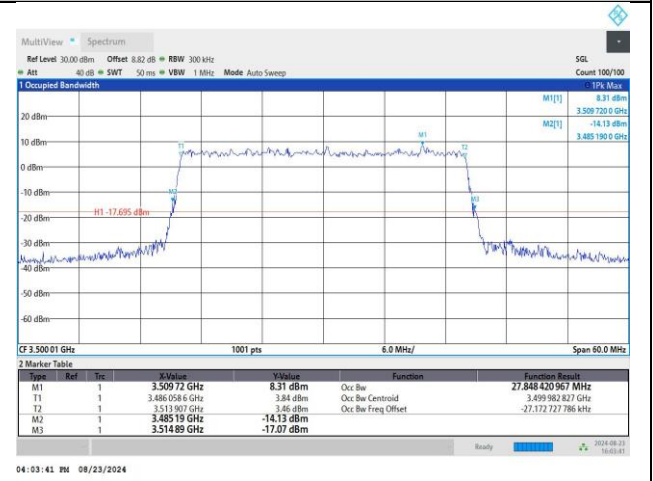

MCH / DFT-Pi2BPSK / Outer_Full

MCH / DFT-QPSK / Outer_Full

MCH / CP-QPSK / Outer_Full

MCH / CP-16QAM / Outer_Full

MCH / CP-64QAM / Outer_Full

MCH / CP-256QAM / Outer_Full

DC_41A_n78A / 30KHz / 40MHz

MCH / DFT-Pi2BPSK / Outer_Full