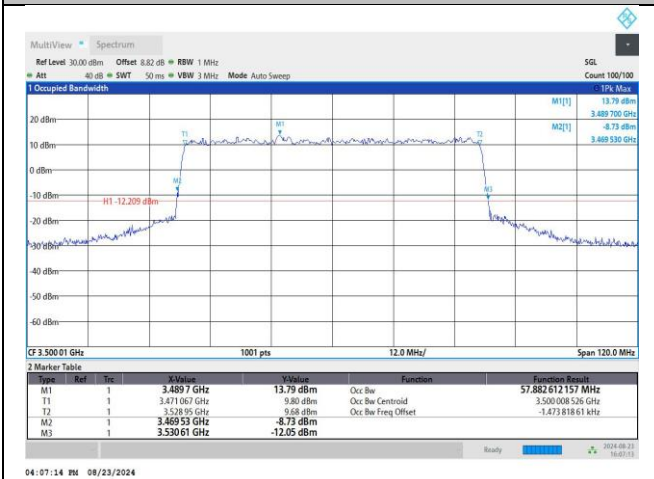

MCH / CP-64QAM / Outer_Full