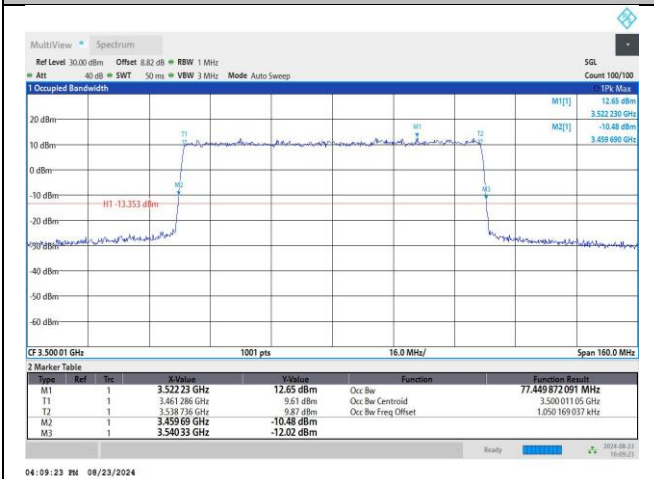

MCH / CP-64QAM / Outer_Full

MCH / CP-256QAM / Outer_Full

DC_41A_n78A / 30KHz / 80MHz

MCH / DFT-Pi2BPSK / Outer_Full

MCH / DFT-QPSK / Outer_Full

MCH / CP-QPSK / Outer_Full

MCH / CP-16QAM / Outer_Full

MCH / CP-64QAM / Outer_Full