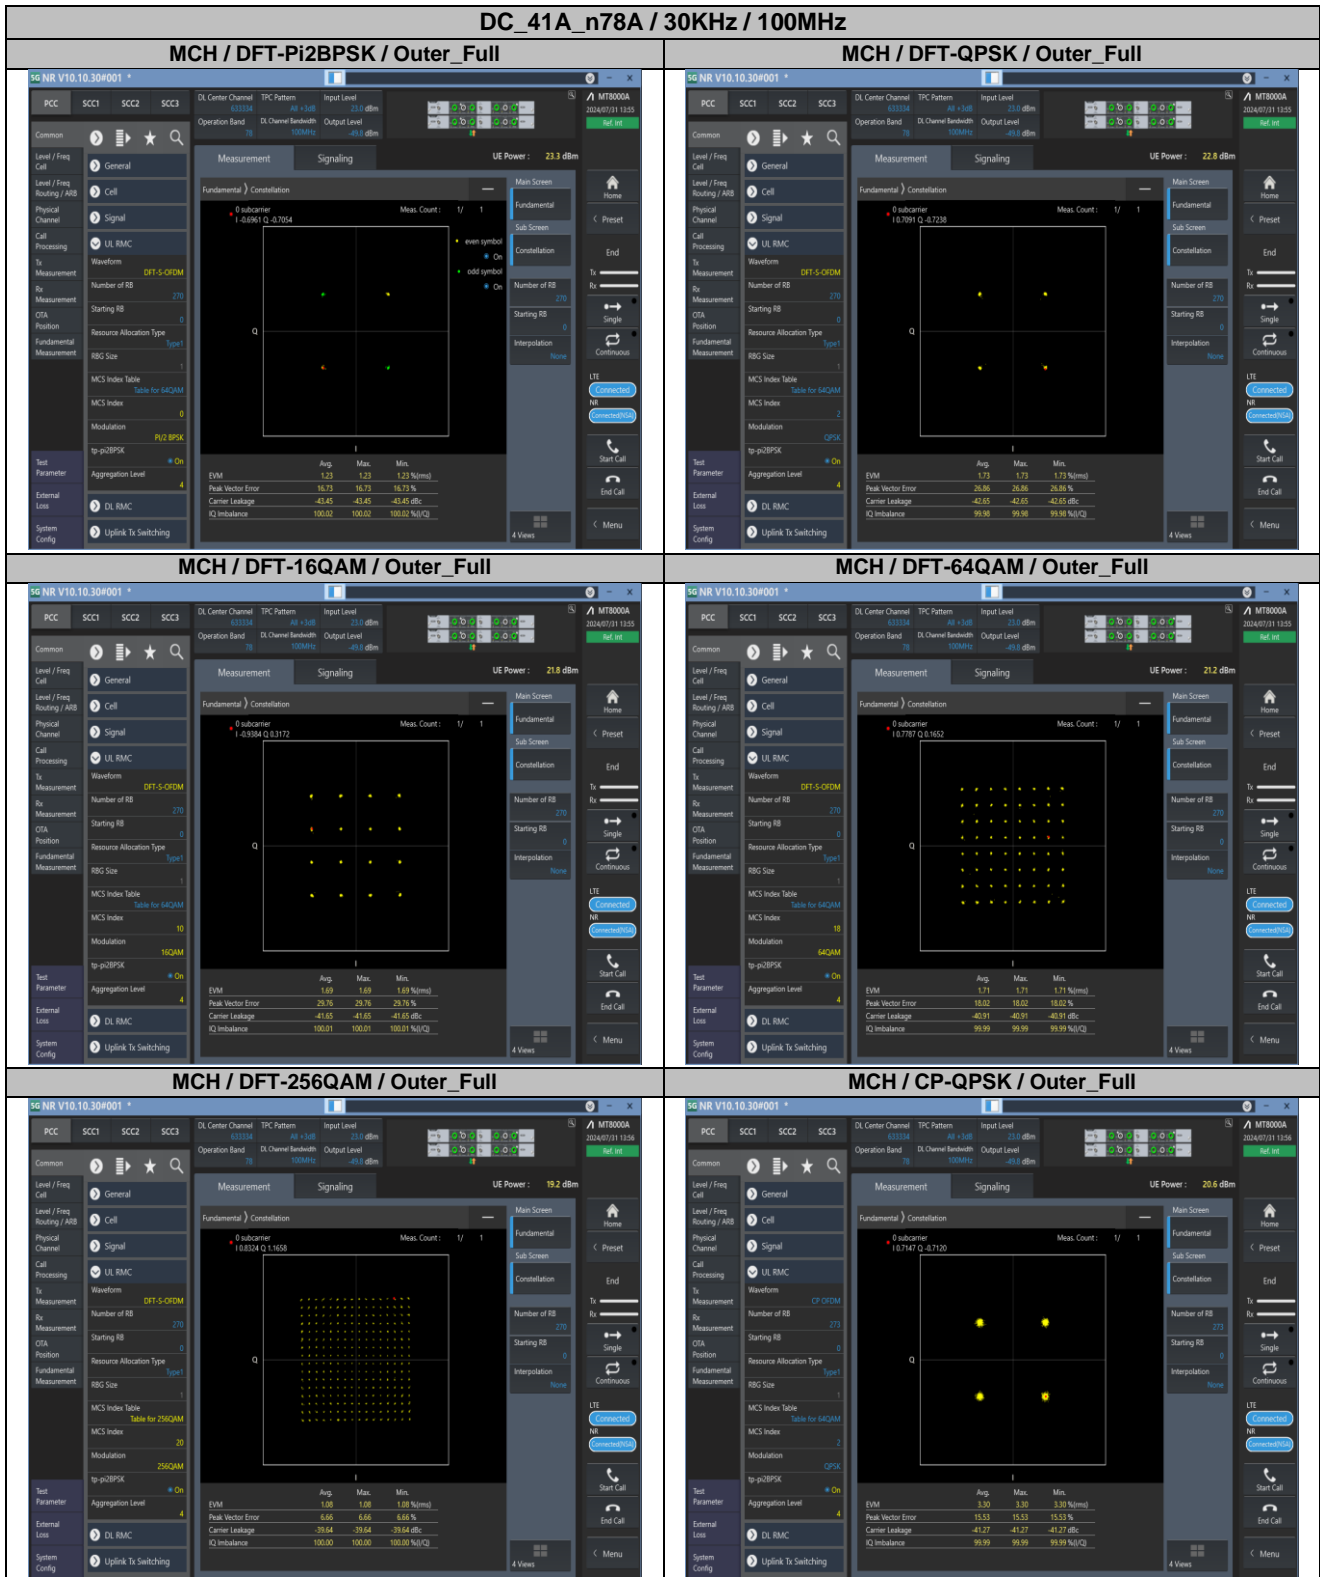

3. Modulation Characteristics

3.1. Test Plots