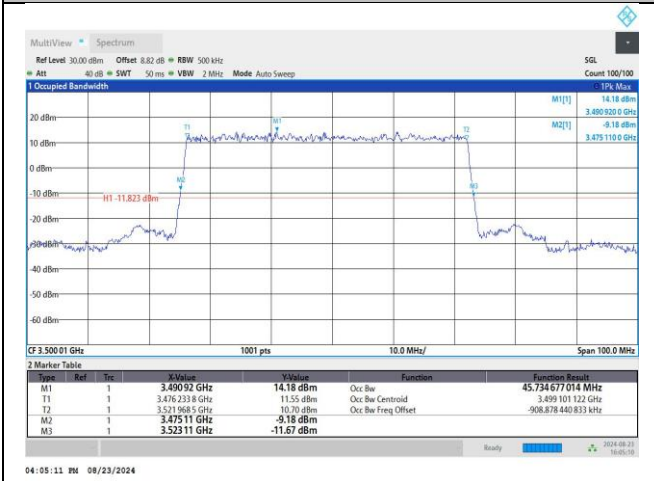

MCH / DFT-QPSK / Outer_Full

MCH / CP-QPSK / Outer_Full

MCH / CP-16QAM / Outer_Full

MCH / CP-64QAM / Outer_Full

MCH / CP-256QAM / Outer_Full

DC_41A_n78A / 30KHz / 50MHz

MCH / DFT-Pi2BPSK / Outer_Full

MCH / DFT-QPSK / Outer_Full