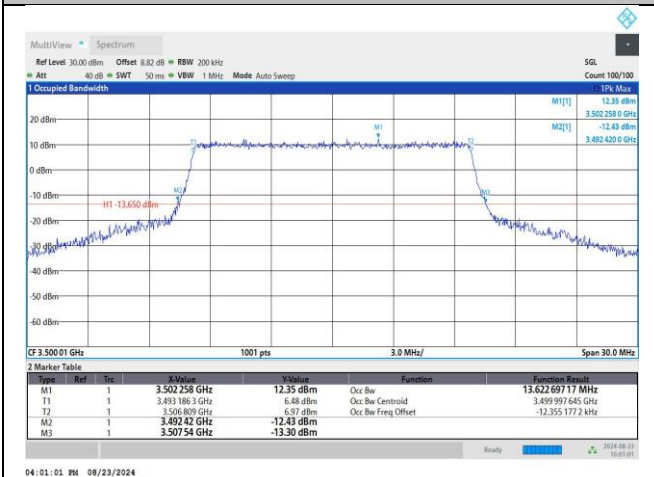

4.2. Test Plots

DC_41A_n78A / 30KHz / 15MHz

MCH / DFT-Pi2BPSK / Outer_Full

MCH / DFT-QPSK / Outer_Full

MCH / CP-QPSK / Outer_Full

MCH / CP-16QAM / Outer_Full

MCH / CP-64QAM / Outer_Full

MCH / CP-256QAM / Outer_Full