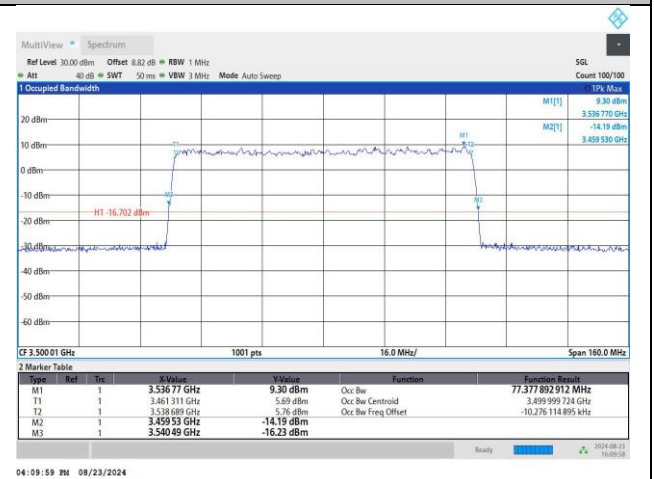

MCH / CP-256QAM / Outer_Full