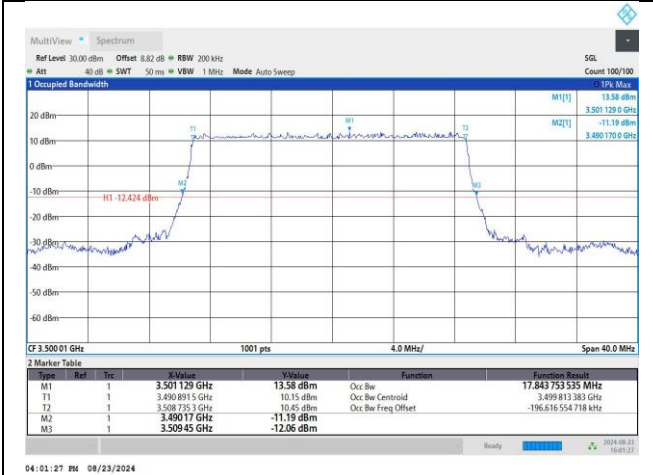

DC_41A_n78A / 30KHz / 20MHz

MCH / DFT-Pi2BPSK / Outer_Full