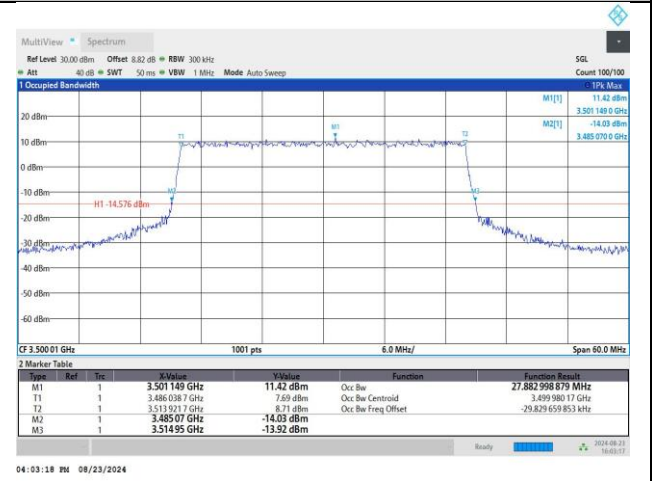

MCH / DFT-Pi2BPSK / Outer_Full

MCH / DFT-QPSK / Outer_Full

MCH / CP-QPSK / Outer_Full

MCH / CP-16QAM / Outer_Full

MCH / CP-64QAM / Outer_Full

MCH / CP-256QAM / Outer_Full

DC_41A_n78A / 30KHz / 40MHz

MCH / DFT-Pi2BPSK / Outer_Full