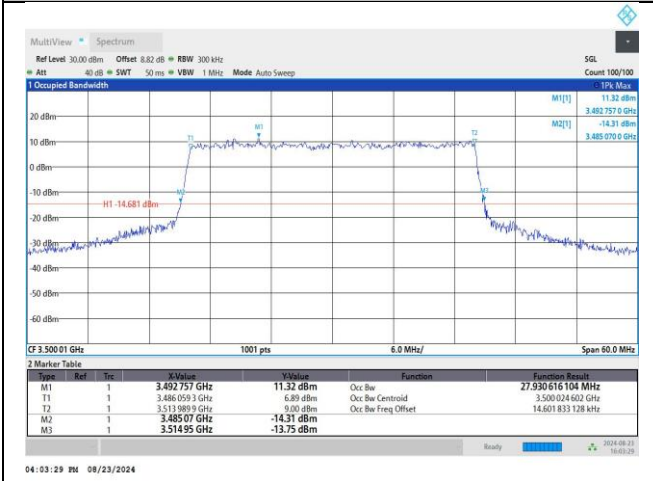

MCH / DFT-Pi2BPSK / Outer_Full

MCH / DFT-QPSK / Outer_Full

MCH / CP-QPSK / Outer_Full

MCH / CP-16QAM / Outer_Full

MCH / CP-64QAM / Outer_Full

MCH / CP-256QAM / Outer_Full

DC_41A_n78A / 30KHz / 40MHz

MCH / DFT-Pi2BPSK / Outer_Full