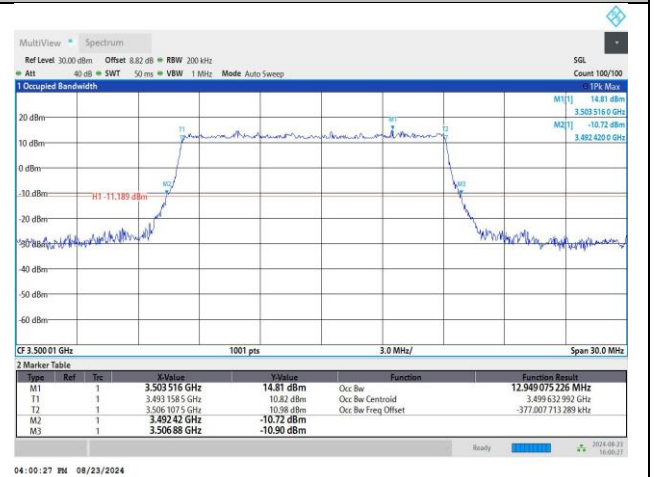

4.2. Test Plots

DC_41A_n78A / 30KHz / 15MHz

MCH / DFT-Pi2BPSK / Outer_Full

MCH / DFT-QPSK / Outer_Full

MCH / CP-QPSK / Outer_Full

MCH / CP-16QAM / Outer_Full

MCH / CP-64QAM / Outer_Full

MCH / CP-256QAM / Outer_Full