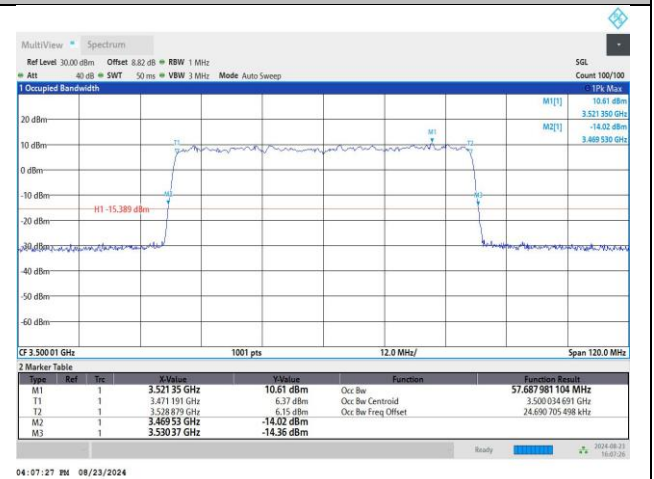

MCH / CP-256QAM / Outer_Full