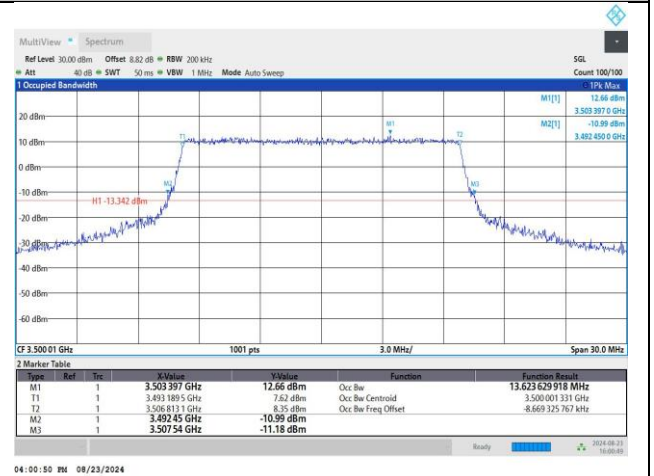

4.2. Test Plots

DC_41A_n78A / 30KHz / 15MHz

MCH / DFT-Pi2BPSK / Outer_Full

MCH / DFT-QPSK / Outer_Full

MCH / CP-QPSK / Outer_Full

MCH / CP-16QAM / Outer_Full

MCH / CP-64QAM / Outer_Full

MCH / CP-256QAM / Outer_Full