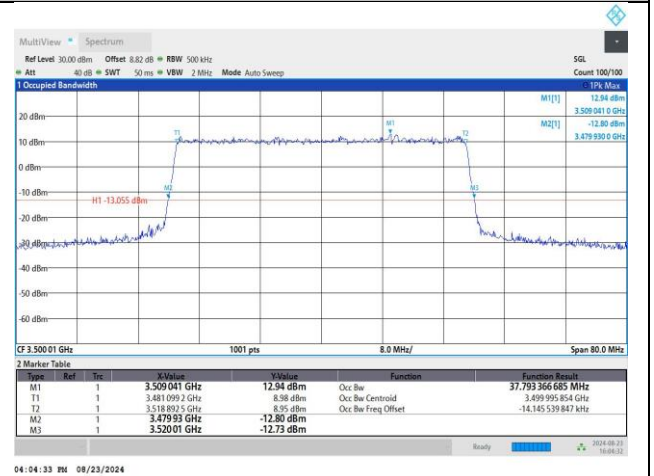

MCH / CP-16QAM / Outer_Full