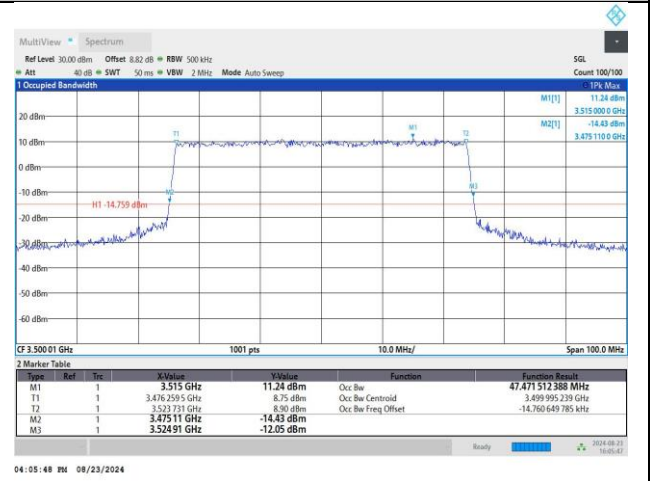

MCH / CP-16QAM / Outer_Full