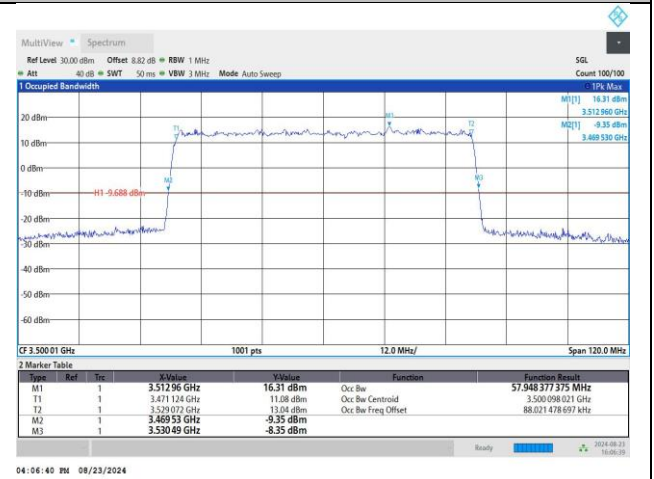

MCH / CP-QPSK / Outer_Full

MCH / CP-16QAM / Outer_Full

MCH / CP-64QAM / Outer_Full

MCH / CP-256QAM / Outer_Full

DC_41A_n78A / 30KHz / 60MHz

MCH / DFT-Pi2BPSK / Outer_Full

MCH / DFT-QPSK / Outer_Full

MCH / CP-QPSK / Outer_Full