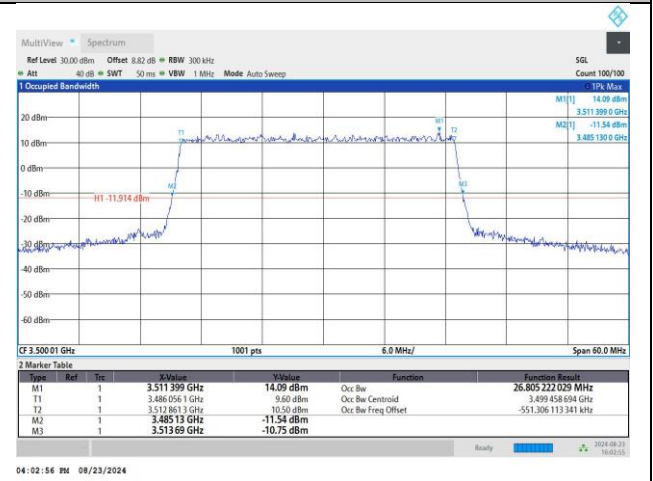

MCH / DFT-QPSK / Outer_Full