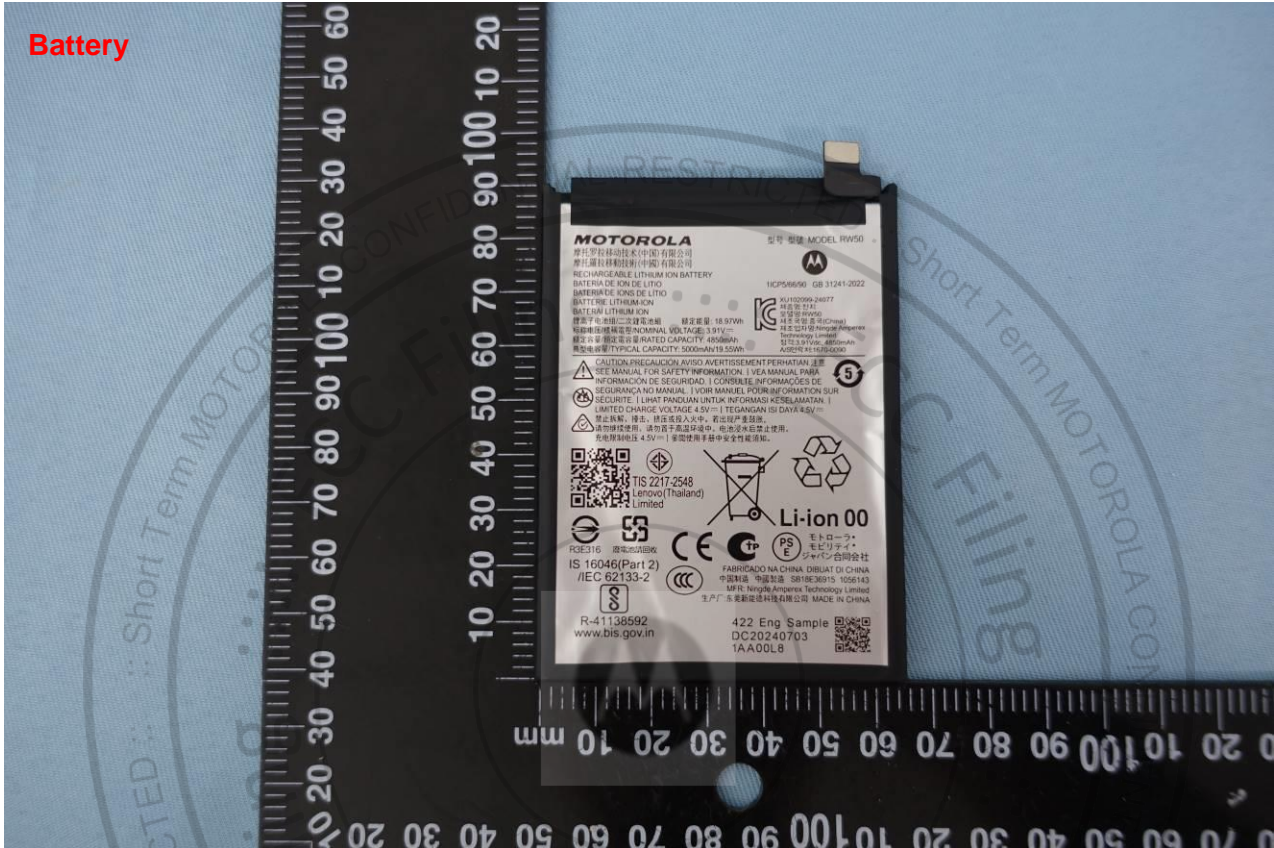

Brand Name: Motorola; Model Name: XT2437-1, XT2437-2