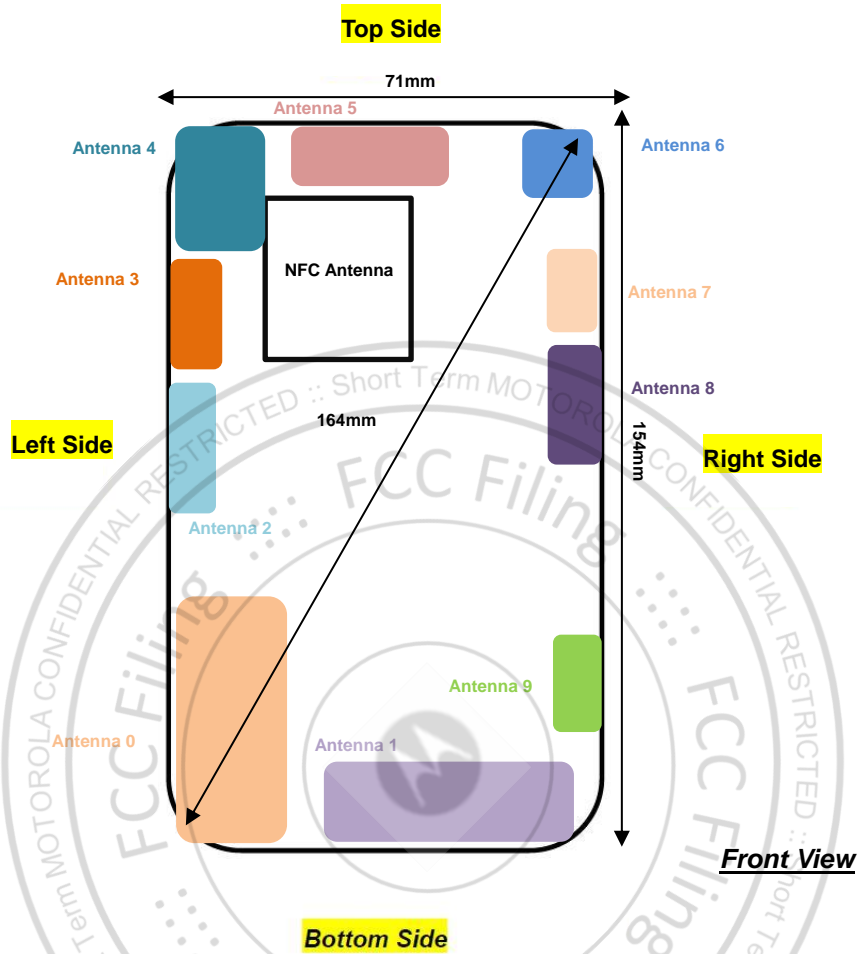

**Appendix D. PD Test Setup Photos**

**Top Side, Test Separation 2 mm**

**Top Side, Test Separation 10 mm**

**Top Side, Test Separation 8.59 mm**

Front, Test Separation 2 mm

Back, Test Separation 2 mm

Left Side, Test Separation 2 mm

Right Side, Test Separation 2 mm

Sensor off

Front, Test Separation 7 mm

Back, Test Separation 10 mm

Top Side, Test Separation 7 mm

Right Side, Test Separation 11 mm

### Antenna Location

Antenna	Support Band
Antenna 5	WLAN 6GHz <TX/RX>
Antenna 7	WLAN 6GHz <TX/RX>