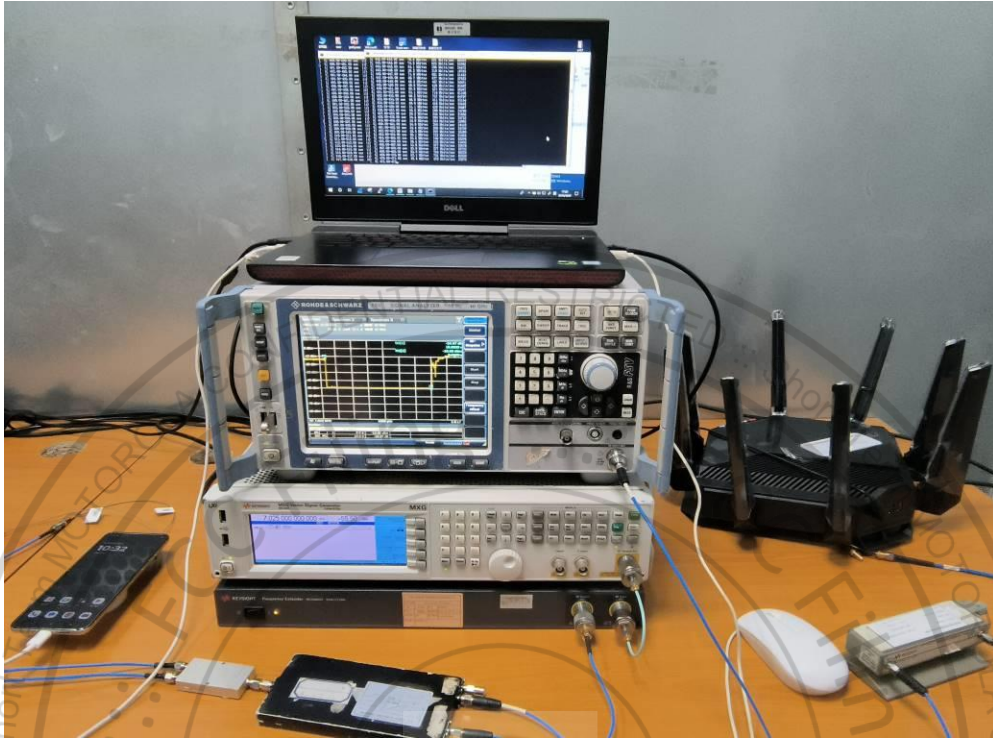

Appendix B. Setup Photographs

<Conducted Emission> for BT/WIFI/NFC

Remote View

Rear View

<Conducted Emission> for WPT

Remote View

Rear View

<Radiated Emission> for BT/WIFI

LF

HF

<Radiated Emission> for NFC
9 kHz~30MHz

30MHz~1GHz

<Radiated Emission> for WPT
9 kHz~30MHz

30MHz~1GHz

CBP

<Radiated Emission>
X Plane for WWAM Bands
LF