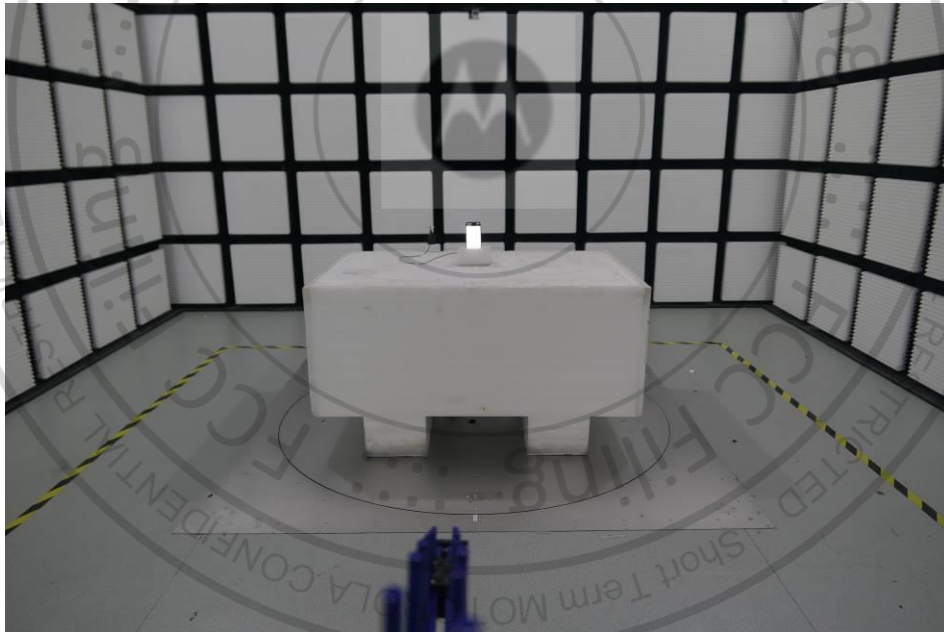

Appendix B. Setup Photographs

<Conducted Emission> for BT/WIFI/NFC

Remote View

Rear View

<Conducted Emission> for WPT

Remote View

Rear View

<Radiated Emission> for BT/WIFI

LF

HF

<Radiated Emission> for NFC
9 kHz~30MHz

30MHz~1GHz

<Radiated Emission> for WPT
9 kHz~30MHz

30MHz~1GHz

CBP

<Radiated Emission>
X Plane for WWAM Bands
LF