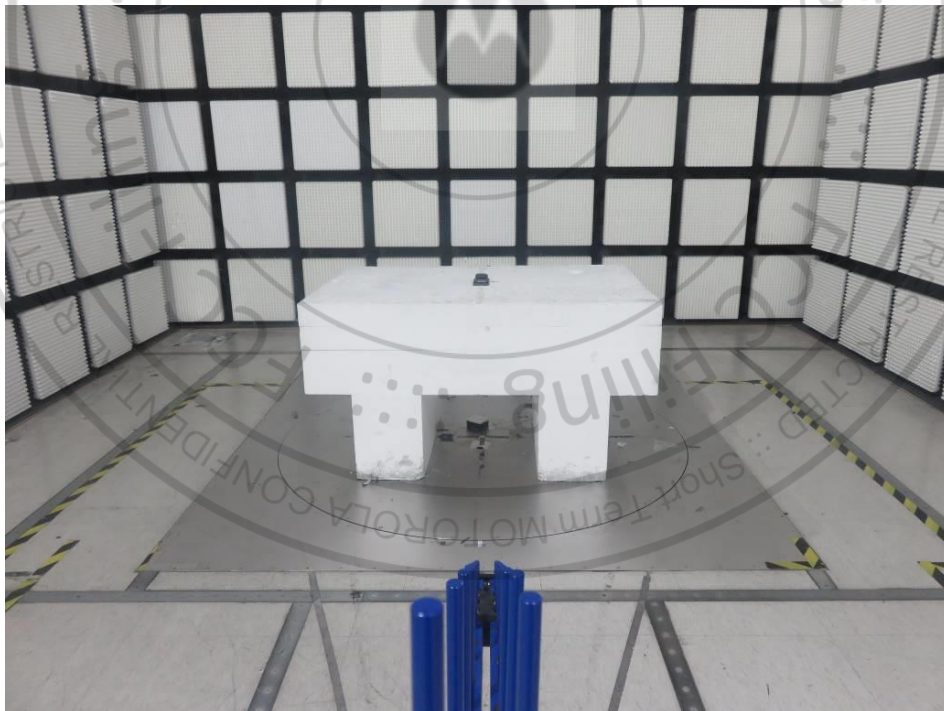

Appendix B. Setup Photographs

<Conducted Emission> for BT/WIFI/NFC

Remote View

Rear View

<Conducted Emission> for WPT

Remote View

Rear View

<Radiated Emission> for BT/WIFI

LF

HF

<Radiated Emission> for NFC
9 kHz~30MHz

30MHz~1GHz

<Radiated Emission> for WPT
9 kHz~30MHz

30MHz~1GHz

CBP

<Radiated Emission>
X Plane for WWAM Bands
LF