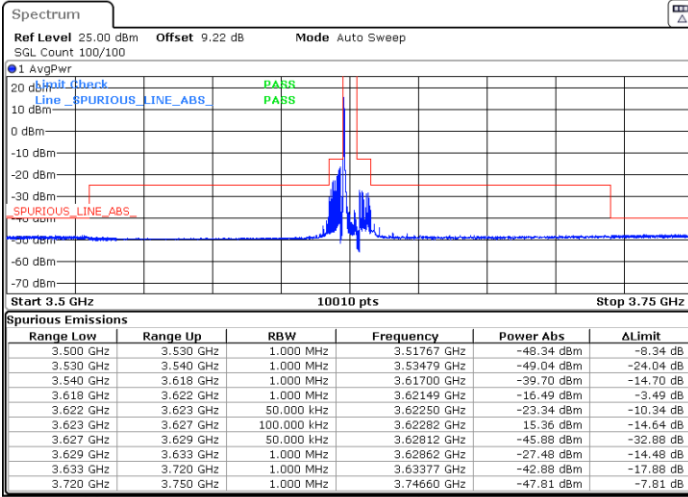

LTE Band 48 / 5MHz

256QAM

Middle Channel / 1RB0

Middle Channel / 1RBmax

Date: 5.MAR.2024 06:06:40

Date: 5.MAR.2024 06:13:22

Middle Channel / Full

N/A

Date: 5.MAR.2024 06:20:05

LTE Band 48 / 5MHz

256QAM

Highest Channel / 1RB0

Highest Channel / 1RBmax

Date: 5.MAR.2024 06:26:54

Date: 5.MAR.2024 06:33:42

Highest Channel / FullIRB