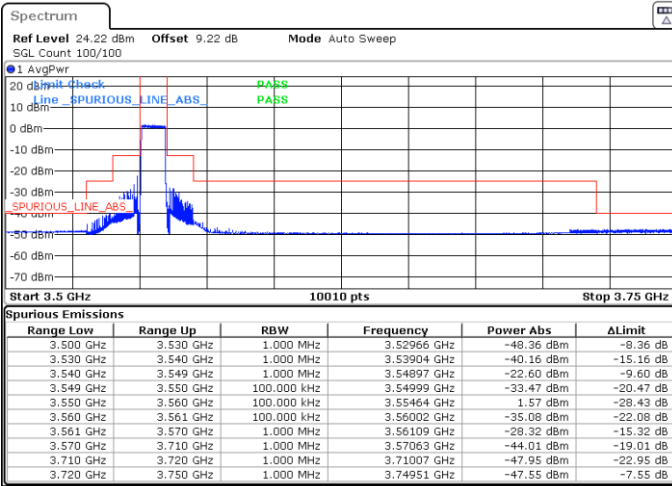

LTE Band 48 / 10MHz

64QAM

Lowest Channel / 1RB0

Lowest Channel / 1RBmax

Date: 5.MAR.2024 06:47:20

Date: 5.MAR.2024 06:54:07

Lowest Channel / FullRB

N/A

Date: 5.MAR.2024 07:00:52

LTE Band 48 / 10MHz

64QAM

Middle Channel / 1RB0

Middle Channel / 1RBmax

Date: 5.MAR.2024 07:07:34

Date: 5.MAR.2024 07:14:16

Middle Channel / Full

N/A

Date: 5.MAR.2024 07:20:58

LTE Band 48 / 10MHz

64QAM

Highest Channel / 1RB0

Highest Channel / 1RBmax

Date: 5.MAR.2024 07:27:44

Date: 5.MAR.2024 07:34:32