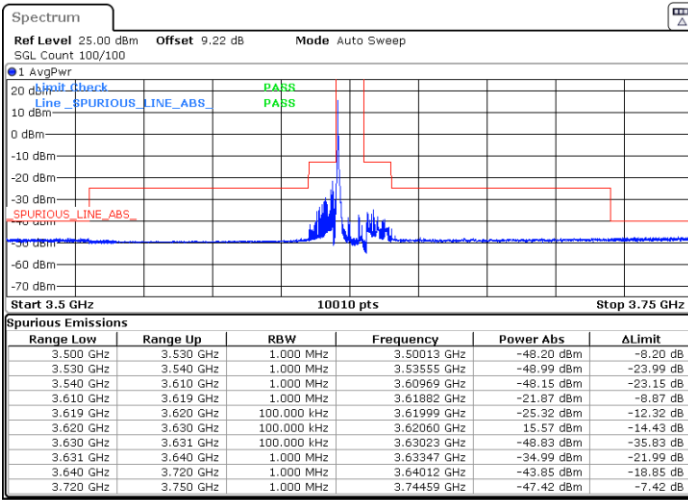

Highest Channel / FullIRB

N/A

Date: 5.MAR.2024 07:43:17

LTE Band 48 / 10MHz

256QAM

Lowest Channel / 1RB0

Lowest Channel / 1RBmax

Date: 5.MAR.2024 06:49:02

Date: 5.MAR.2024 06:55:48

Lowest Channel / FullIRB

N/A

Date: 5.MAR.2024 07:02:33

LTE Band 48 / 10MHz

256QAM

Middle Channel / 1RB0

Middle Channel / 1RBmax

Date: 5.MAR.2024 07:09:15

Date: 5.MAR.2024 07:15:56

Middle Channel / Full

N/A

Date: 5.MAR.2024 07:22:39

LTE Band 48 / 10MHz

256QAM

Highest Channel / 1RB0

Highest Channel / 1RBmax

Date: 5.MAR.2024 07:29:25

Date: 5.MAR.2024 07:36:13

Highest Channel / FullRB

N/A

Date: 5.MAR.2024 07:44:57

LTE Band 48 / 15MHz

QPSK