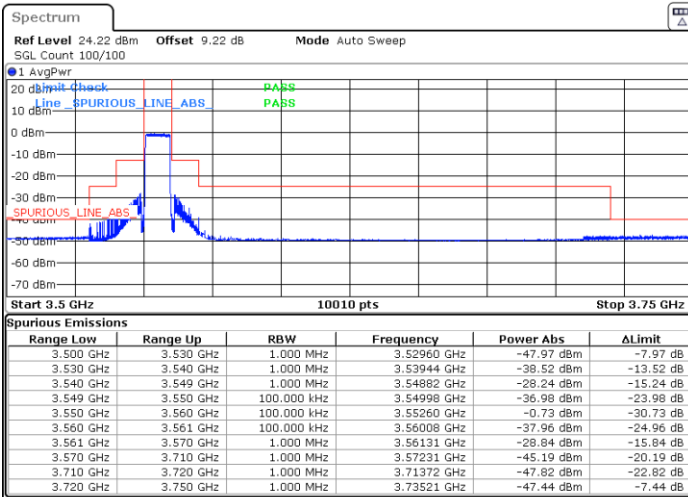

N/A

Date: 5.MAR.2024 07:20:58

LTE Band 48 / 10MHz

64QAM

Highest Channel / 1RB0

Highest Channel / 1RBmax

Date: 5.MAR.2024 07:27:44

Date: 5.MAR.2024 07:34:32

Highest Channel / FullIRB

N/A

Date: 5.MAR.2024 07:43:17

LTE Band 48 / 10MHz

256QAM

Lowest Channel / 1RB0

Lowest Channel / 1RBmax

Date: 5.MAR.2024 06:49:02

Date: 5.MAR.2024 06:55:48

Lowest Channel / FullIRB

N/A

Date: 5.MAR.2024 07:02:33

LTE Band 48 / 10MHz

256QAM

Middle Channel / 1RB0

Middle Channel / 1RBmax