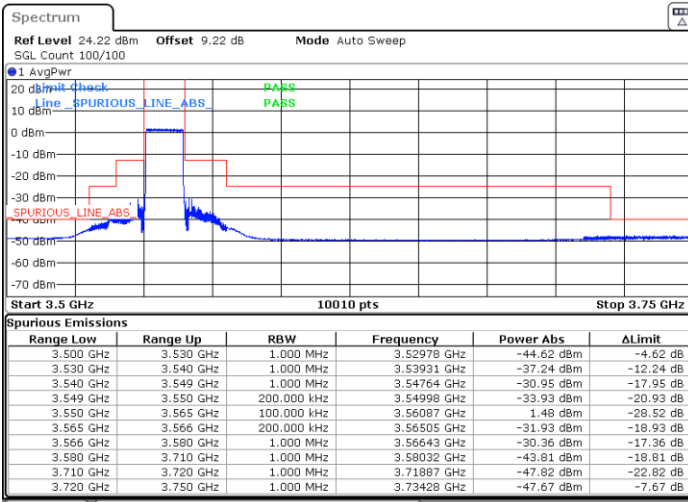

Highest Channel / 1RBmax

Date: 5.MAR.2024 07:29:25

Date: 5.MAR.2024 07:36:13

Highest Channel / FullRB

N/A

Date: 5.MAR.2024 07:44:57

LTE Band 48 / 15MHz

QPSK

Lowest Channel / 1RB0

Lowest Channel / 1RBmax

Date: 5.MAR.2024 07:50:26

Date: 5.MAR.2024 07:57:13

Lowest Channel / FullIRB

N/A

Date: 5.MAR.2024 08:04:02

LTE Band 48 / 15MHz

QPSK

Middle Channel / 1RB0

Middle Channel / 1RBmax

Date: 5.MAR.2024 08:10:49

Date: 5.MAR.2024 08:17:33

Middle Channel / Full

N/A

Date: 5.MAR.2024 08:24:14

LTE Band 48 / 15MHz

QPSK

Highest Channel / 1RB0

Highest Channel / 1RBmax

Date: 5.MAR.2024 08:30:57

Date: 5.MAR.2024 08:37:46

Highest Channel / FullIRB

N/A