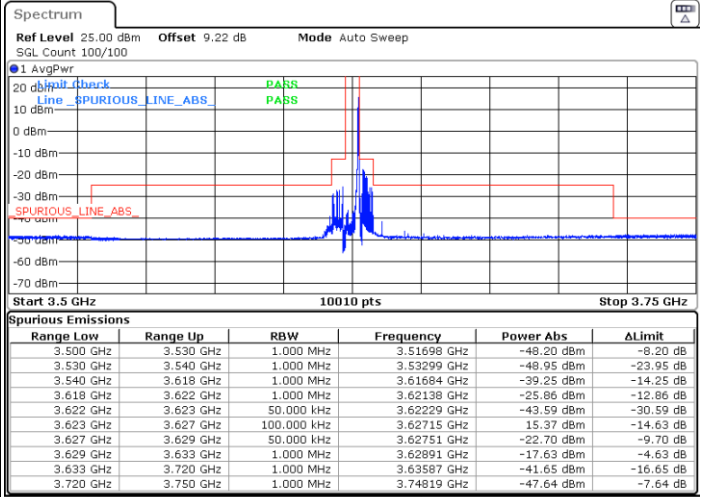

LTE Band 48 / 5MHz

256QAM

Middle Channel / 1RB0

Middle Channel / 1RBmax

Date: 5.MAR.2024 06:06:40

Date: 5.MAR.2024 06:13:22

Middle Channel / Full

N/A

Date: 5.MAR.2024 06:20:05

LTE Band 48 / 5MHz

256QAM

Highest Channel / 1RB0

Highest Channel / 1RBmax

Date: 5.MAR.2024 06:26:54

Date: 5.MAR.2024 06:33:42

Highest Channel / FullIRB