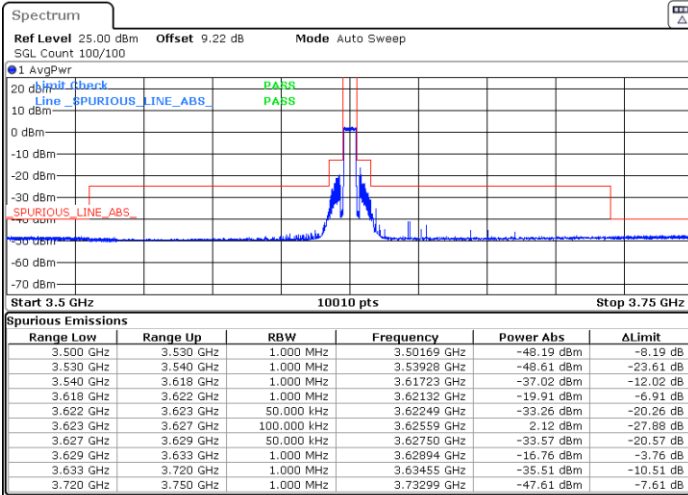

LTE Band 48 / 5MHz

256QAM

Middle Channel / 1RB0

Middle Channel / 1RBmax

Date: 5.MAR.2024 06:06:40

Date: 5.MAR.2024 06:13:22

Middle Channel / Full

N/A

Date: 5.MAR.2024 06:20:05

LTE Band 48 / 5MHz

256QAM

Highest Channel / 1RB0

Highest Channel / 1RBmax

Date: 5.MAR.2024 06:26:54

Date: 5.MAR.2024 06:33:42

Highest Channel / FullIRB