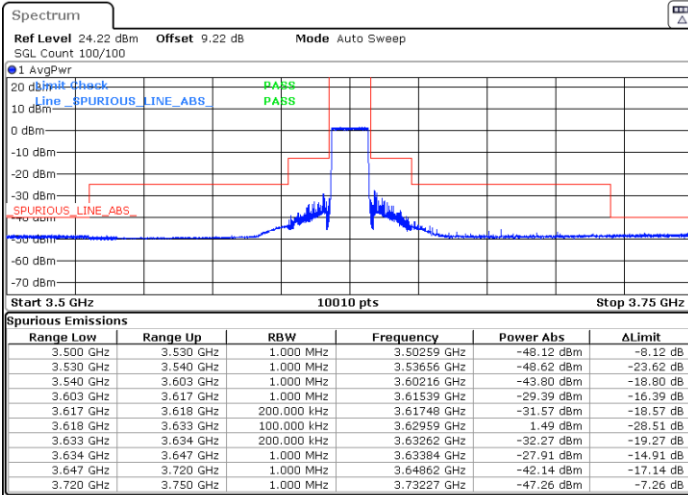

Highest Channel / 1RBmax

Date: 5.MAR.2024 07:29:25

Date: 5.MAR.2024 07:36:13

Highest Channel / FullRB

N/A

Date: 5.MAR.2024 07:44:57

LTE Band 48 / 15MHz

QPSK

Lowest Channel / 1RB0

Lowest Channel / 1RBmax

Date: 5.MAR.2024 07:50:26

Date: 5.MAR.2024 07:57:13

Lowest Channel / FullIRB

N/A

Date: 5.MAR.2024 08:04:02

LTE Band 48 / 15MHz

QPSK

Middle Channel / 1RB0

Middle Channel / 1RBmax

Date: 5.MAR.2024 08:10:49

Date: 5.MAR.2024 08:17:33

Middle Channel / Full

N/A

Date: 5.MAR.2024 08:24:14

LTE Band 48 / 15MHz

QPSK

Highest Channel / 1RB0

Highest Channel / 1RBmax

Date: 5.MAR.2024 08:30:57

Date: 5.MAR.2024 08:37:46

Highest Channel / FullIRB

N/A