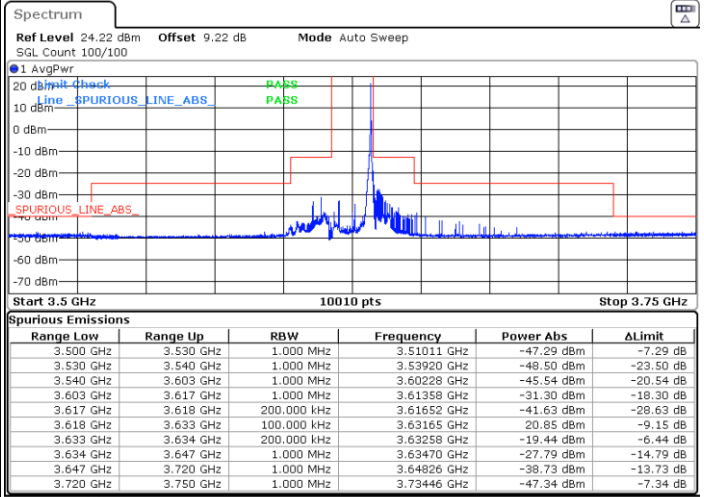

Highest Channel / 1RBmax

Date: 5.MAR.2024 07:29:25

Date: 5.MAR.2024 07:36:13

Highest Channel / FullRB

N/A

Date: 5.MAR.2024 07:44:57

LTE Band 48 / 15MHz

QPSK

Lowest Channel / 1RB0

Lowest Channel / 1RBmax

Date: 5.MAR.2024 07:50:26

Date: 5.MAR.2024 07:57:13

Lowest Channel / FullIRB

N/A

Date: 5.MAR.2024 08:04:02

LTE Band 48 / 15MHz

QPSK

Middle Channel / 1RB0

Middle Channel / 1RBmax

Date: 5.MAR.2024 08:10:49

Date: 5.MAR.2024 08:17:33

Middle Channel / Full

N/A

Date: 5.MAR.2024 08:24:14

LTE Band 48 / 15MHz

QPSK

Highest Channel / 1RB0

Highest Channel / 1RBmax

Date: 5.MAR.2024 08:30:57

Date: 5.MAR.2024 08:37:46

Highest Channel / FullIRB

N/A