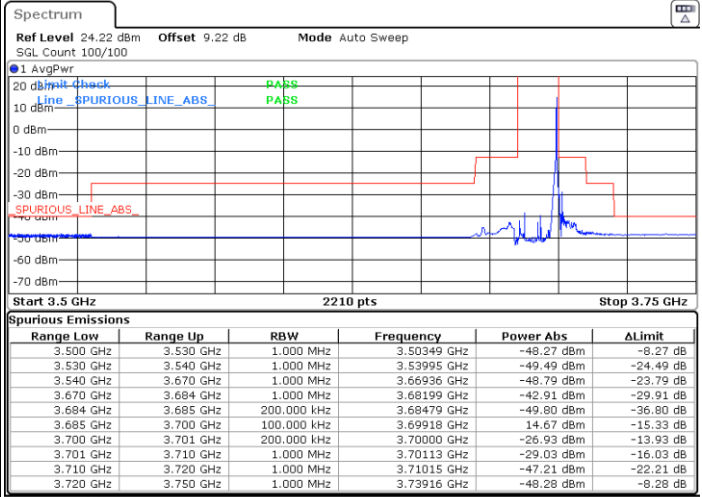

LTE Band 48 / 15MHz

256QAM

Middle Channel / 1RB0

Middle Channel / 1RBmax

Date: 5.MAR.2024 08:15:52

Date: 5.MAR.2024 08:22:34

Middle Channel / Full

N/A

Date: 5.MAR.2024 10:26:22

LTE Band 48 / 15MHz

256QAM

Highest Channel / 1RB0

Highest Channel / 1RBmax

Date: 5.MAR.2024 08:36:05

Date: 5.MAR.2024 08:42:53

Highest Channel / FullIRB