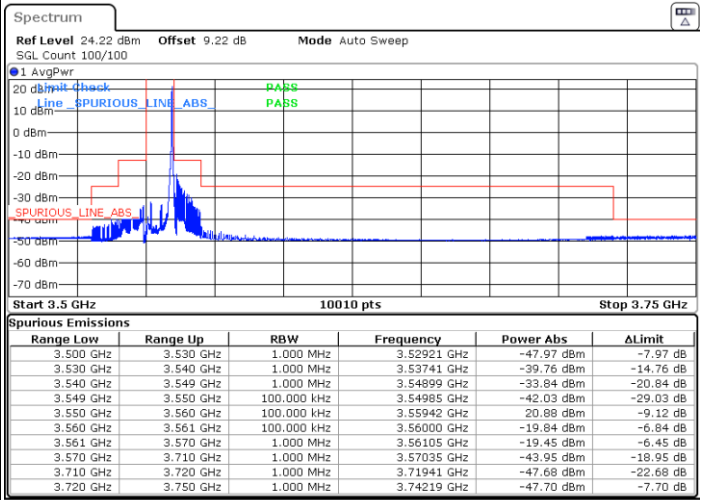

Date: 5.MAR.2024 06:20:05

LTE Band 48 / 5MHz

256QAM

Highest Channel / 1RB0

Highest Channel / 1RBmax

Date: 5.MAR.2024 06:26:54

Date: 5.MAR.2024 06:33:42

Highest Channel / FullIRB

N/A

Date: 5.MAR.2024 06:40:27

LTE Band 48 / 10MHz

QPSK

Lowest Channel / 1RB0

Lowest Channel / 1RBmax

Date: 5.MAR.2024 06:43:56

Date: 5.MAR.2024 06:50:43

Lowest Channel / FullIRB

N/A

Date: 5.MAR.2024 06:57:30

LTE Band 48 / 10MHz

QPSK

Middle Channel / 1RB0

Middle Channel / 1RBmax

Date: 5.MAR.2024 07:04:13