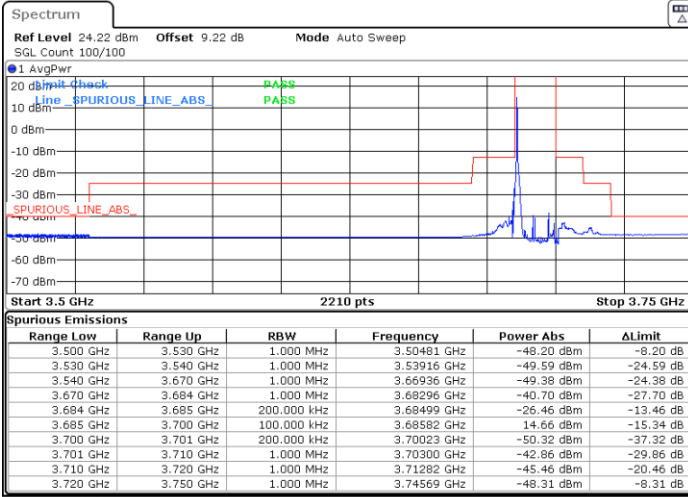

LTE Band 48 / 15MHz

256QAM

Middle Channel / 1RB0

Middle Channel / 1RBmax

Date: 5.MAR.2024 08:15:52

Date: 5.MAR.2024 08:22:34

Middle Channel / Full

N/A

Date: 5.MAR.2024 10:26:22

LTE Band 48 / 15MHz

256QAM

Highest Channel / 1RB0

Highest Channel / 1RBmax

Date: 5.MAR.2024 08:36:05

Date: 5.MAR.2024 08:42:53

Highest Channel / FullIRB