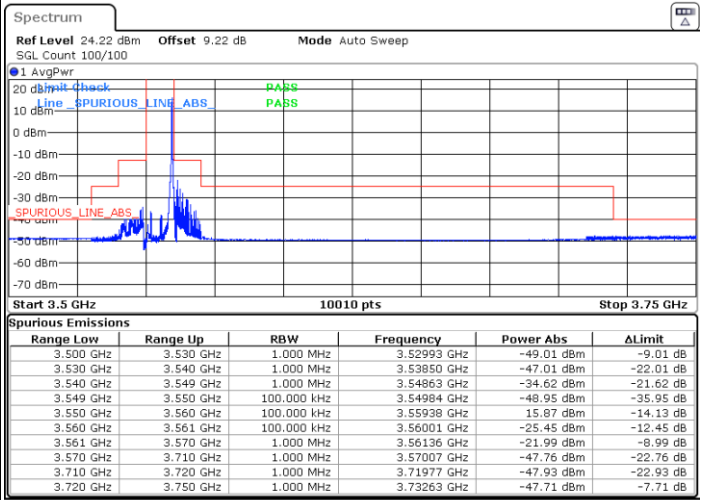

N/A

Date: 5.MAR.2024 07:20:58

LTE Band 48 / 10MHz

64QAM

Highest Channel / 1RB0

Highest Channel / 1RBmax

Date: 5.MAR.2024 07:27:44

Date: 5.MAR.2024 07:34:32

Highest Channel / FullIRB

N/A

Date: 5.MAR.2024 07:43:17

LTE Band 48 / 10MHz

256QAM

Lowest Channel / 1RB0

Lowest Channel / 1RBmax

Date: 5.MAR.2024 06:49:02

Date: 5.MAR.2024 06:55:48

Lowest Channel / FullIRB

N/A

Date: 5.MAR.2024 07:02:33

LTE Band 48 / 10MHz

256QAM

Middle Channel / 1RB0

Middle Channel / 1RBmax