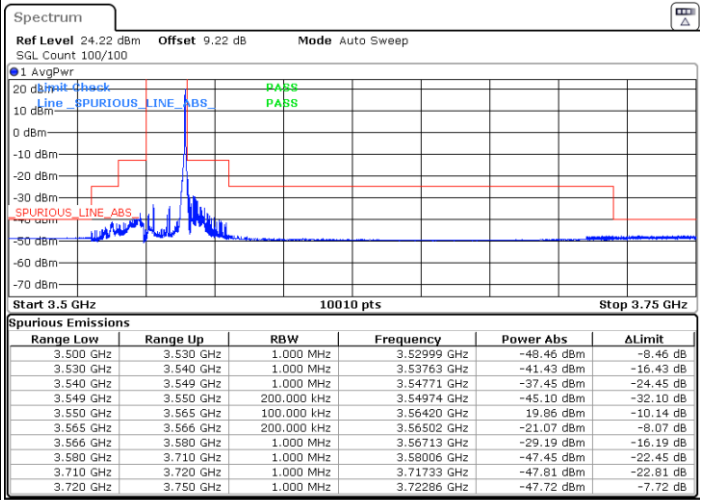

LTE Band 48 / 15MHz

QPSK

Highest Channel / 1RB0

Highest Channel / 1RBmax

Date: 5.MAR.2024 08:30:57

Date: 5.MAR.2024 08:37:46

Highest Channel / FullIRB

N/A

Date: 5.MAR.2024 08:44:35

LTE Band 48 / 15MHz

16QAM

Lowest Channel / 1RB0

Lowest Channel / 1RBmax

Date: 5.MAR.2024 07:52:09

Date: 5.MAR.2024 07:58:58

Lowest Channel / FullIRB

N/A

Date: 5.MAR.2024 08:05:43

LTE Band 48 / 15MHz

16QAM

Middle Channel / 1RB0

Middle Channel / 1RBmax

Date: 5.MAR.2024 08:12:29

Date: 5.MAR.2024 08:19:13

Middle Channel / Full

N/A

Date: 5.MAR.2024 08:25:56

LTE Band 48 / 15MHz

16QAM

Highest Channel / 1RB0

Highest Channel / 1RBmax

Date: 5.MAR.2024 08:32:42