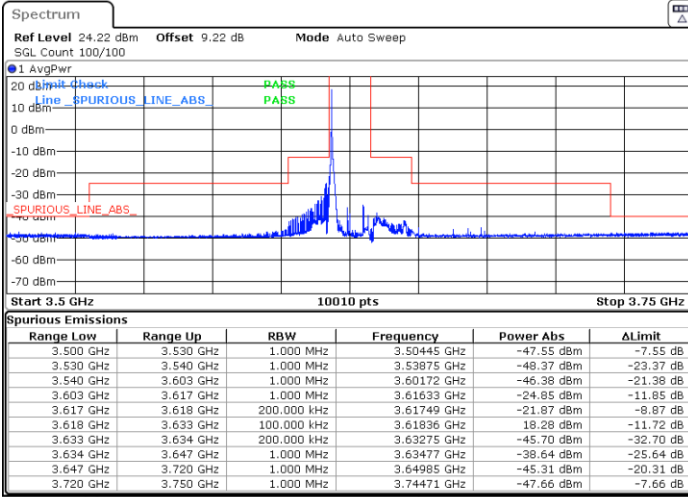

Date: 5.MAR.2024 08:39:30

Highest Channel / FullIRB

N/A

Date: 5.MAR.2024 08:48:16

LTE Band 48 / 15MHz

64QAM

Lowest Channel / 1RB0

Lowest Channel / 1RBmax

Date: 5.MAR.2024 07:53:51

Date: 5.MAR.2024 08:00:40

Lowest Channel / FullIRB

N/A

Date: 5.MAR.2024 08:07:25

LTE Band 48 / 15MHz

64QAM

Middle Channel / 1RB0

Middle Channel / 1RBmax

Date: 5.MAR.2024 08:14:10

Date: 5.MAR.2024 08:20:54

Middle Channel / Full

N/A

Date: 5.MAR.2024 08:27:37

LTE Band 48 / 15MHz

64QAM

Highest Channel / 1RB0

Highest Channel / 1RBmax

Date: 5.MAR.2024 08:34:23

Date: 5.MAR.2024 08:41:12

Highest Channel / FullIRB

N/A

Date: 5.MAR.2024 08:49:57

LTE Band 48 / 15MHz