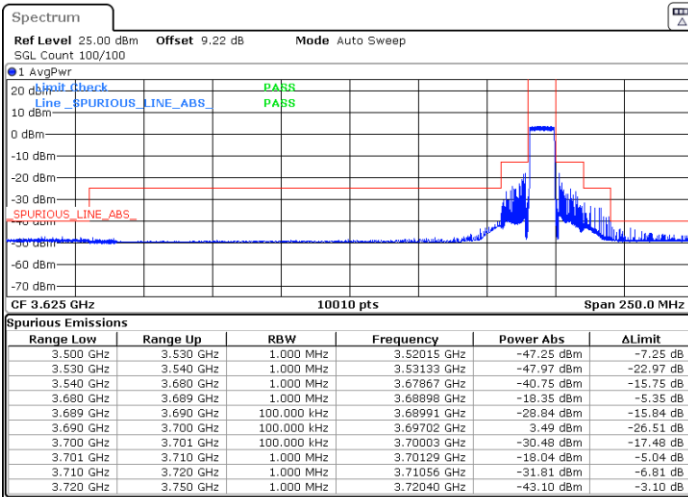

Lowest Channel / FullIRB

N/A

Date: 5.MAR.2024 06:57:30

LTE Band 48 / 10MHz

QPSK

Middle Channel / 1RB0

Middle Channel / 1RBmax

Date: 5.MAR.2024 07:04:13

Date: 5.MAR.2024 07:10:55

Middle Channel / Full

N/A

Date: 5.MAR.2024 07:17:36

LTE Band 48 / 10MHz

QPSK

Highest Channel / 1RB0

Highest Channel / 1RBmax

Date: 5.MAR.2024 07:24:19

Date: 5.MAR.2024 07:31:06

Highest Channel / FullIRB

N/A

Date: 5.MAR.2024 07:37:54

LTE Band 48 / 10MHz

16QAM

Lowest Channel / 1RB0

Lowest Channel / 1RBmax

Date: 5.MAR.2024 06:45:39

Date: 5.MAR.2024 06:52:27

Lowest Channel / FullRB

N/A

Date: 5.MAR.2024 06:59:12

LTE Band 48 / 10MHz

16QAM