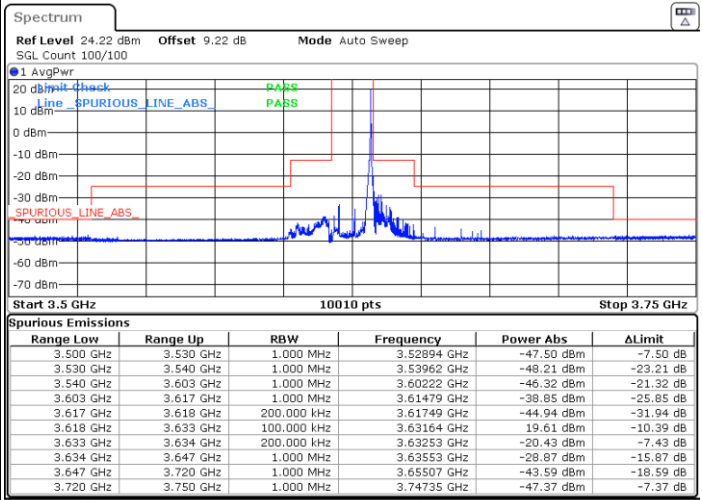

Date: 5.MAR.2024 08:44:35

LTE Band 48 / 15MHz

16QAM

Lowest Channel / 1RB0

Lowest Channel / 1RBmax

Date: 5.MAR.2024 07:52:09

Date: 5.MAR.2024 07:58:58

Lowest Channel / FullIRB

N/A

Date: 5.MAR.2024 08:05:43

LTE Band 48 / 15MHz

16QAM

Middle Channel / 1RB0

Middle Channel / 1RBmax

Date: 5.MAR.2024 08:12:29

Date: 5.MAR.2024 08:19:13

Middle Channel / Full

N/A

Date: 5.MAR.2024 08:25:56

LTE Band 48 / 15MHz

16QAM

Highest Channel / 1RB0

Highest Channel / 1RBmax

Date: 5.MAR.2024 08:32:42

Date: 5.MAR.2024 08:39:30

Highest Channel / FullIRB

N/A

Date: 5.MAR.2024 08:48:16

LTE Band 48 / 15MHz

64QAM

Lowest Channel / 1RB0

Lowest Channel / 1RBmax