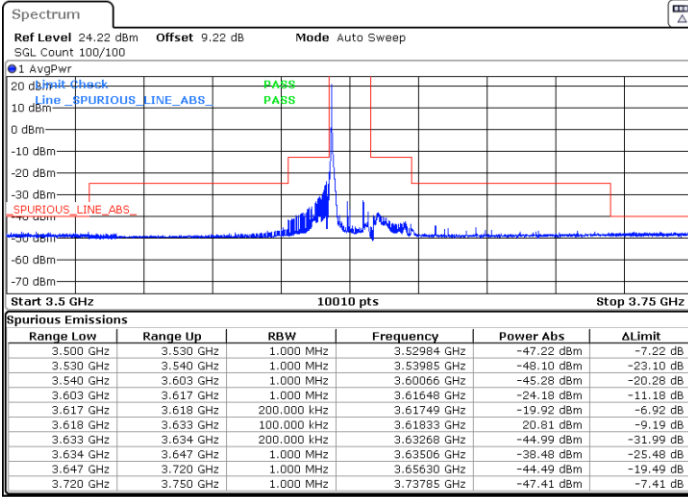

Highest Channel / 1RBmax

Date: 5.MAR.2024 07:29:25

Date: 5.MAR.2024 07:36:13

Highest Channel / FullRB

N/A

Date: 5.MAR.2024 07:44:57

LTE Band 48 / 15MHz

QPSK

Lowest Channel / 1RB0

Lowest Channel / 1RBmax

Date: 5.MAR.2024 07:50:26

Date: 5.MAR.2024 07:57:13

Lowest Channel / FullIRB

N/A

Date: 5.MAR.2024 08:04:02

LTE Band 48 / 15MHz

QPSK

Middle Channel / 1RB0

Middle Channel / 1RBmax

Date: 5.MAR.2024 08:10:49

Date: 5.MAR.2024 08:17:33

Middle Channel / Full

N/A

Date: 5.MAR.2024 08:24:14

LTE Band 48 / 15MHz

QPSK

Highest Channel / 1RB0

Highest Channel / 1RBmax

Date: 5.MAR.2024 08:30:57

Date: 5.MAR.2024 08:37:46

Highest Channel / FullIRB

N/A