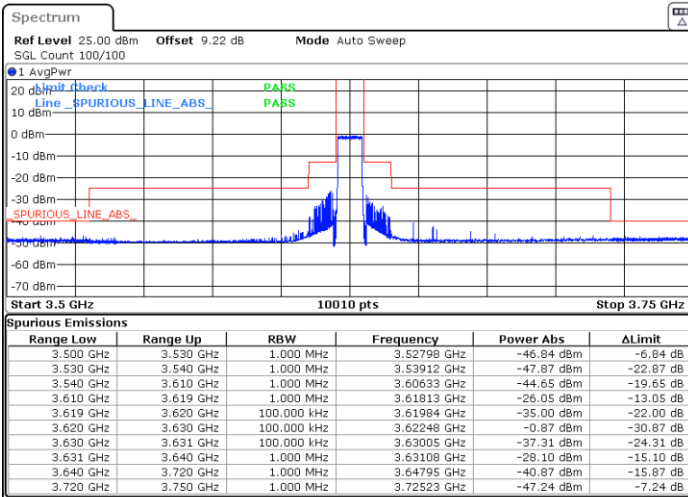

Highest Channel / FullIRB

N/A

Date: 5.MAR.2024 07:43:17

LTE Band 48 / 10MHz

256QAM

Lowest Channel / 1RB0

Lowest Channel / 1RBmax

Date: 5.MAR.2024 06:49:02

Date: 5.MAR.2024 06:55:48

Lowest Channel / FullIRB

N/A

Date: 5.MAR.2024 07:02:33

LTE Band 48 / 10MHz

256QAM

Middle Channel / 1RB0

Middle Channel / 1RBmax

Date: 5.MAR.2024 07:09:15

Date: 5.MAR.2024 07:15:56

Middle Channel / Full

N/A

Date: 5.MAR.2024 07:22:39

LTE Band 48 / 10MHz

256QAM

Highest Channel / 1RB0

Highest Channel / 1RBmax

Date: 5.MAR.2024 07:29:25

Date: 5.MAR.2024 07:36:13

Highest Channel / FullRB

N/A

Date: 5.MAR.2024 07:44:57

LTE Band 48 / 15MHz

QPSK