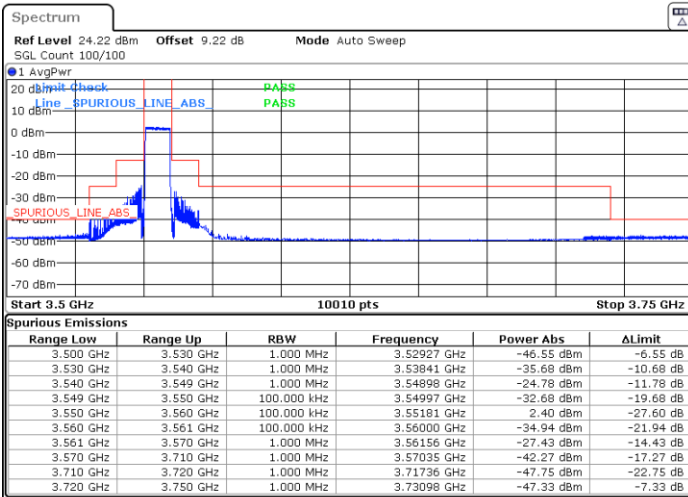

Date: 5.MAR.2024 07:24:19

Date: 5.MAR.2024 07:31:06

Highest Channel / FullIRB

N/A

Date: 5.MAR.2024 07:37:54

LTE Band 48 / 10MHz

16QAM

Lowest Channel / 1RB0

Lowest Channel / 1RBmax

Date: 5.MAR.2024 06:45:39

Date: 5.MAR.2024 06:52:27

Lowest Channel / FullRB

N/A

Date: 5.MAR.2024 06:59:12

LTE Band 48 / 10MHz

16QAM

Middle Channel / 1RB0

Middle Channel / 1RBmax

Date: 5.MAR.2024 07:05:54

Date: 5.MAR.2024 10:31:55

Middle Channel / Full

N/A

Date: 5.MAR.2024 07:19:16

LTE Band 48 / 10MHz