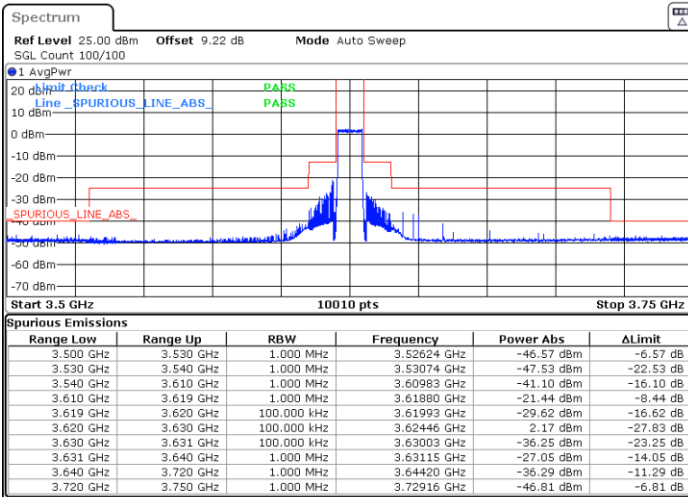

Lowest Channel / 1RBmax

Date: 5.MAR.2024 06:45:39

Date: 5.MAR.2024 06:52:27

Lowest Channel / FullRB

N/A

Date: 5.MAR.2024 06:59:12

LTE Band 48 / 10MHz

16QAM

Middle Channel / 1RB0

Middle Channel / 1RBmax

Date: 5.MAR.2024 07:05:54

Date: 5.MAR.2024 10:31:55

Middle Channel / Full

N/A

Date: 5.MAR.2024 07:19:16

LTE Band 48 / 10MHz

16QAM

Highest Channel / 1RB0

Highest Channel / 1RBmax

Date: 5.MAR.2024 07:26:03

Date: 5.MAR.2024 07:32:51

Highest Channel / FullIRB

N/A

Date: 5.MAR.2024 07:39:36