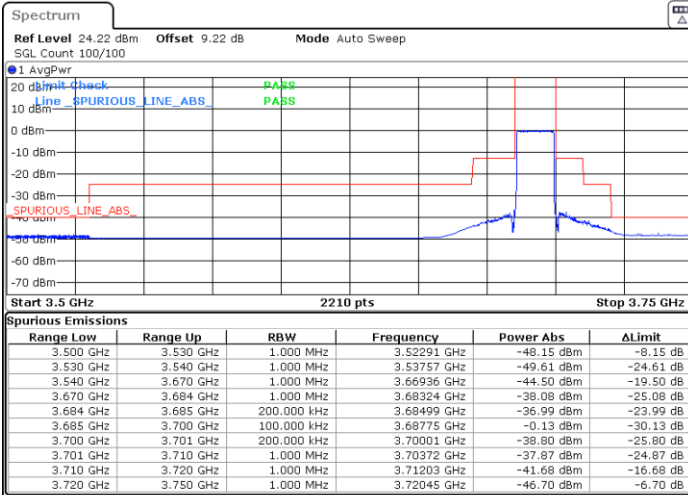

Middle Channel / Full

N/A

Date: 5.MAR.2024 08:25:56

LTE Band 48 / 15MHz

16QAM

Highest Channel / 1RB0

Highest Channel / 1RBmax

Date: 5.MAR.2024 08:32:42

Date: 5.MAR.2024 08:39:30

Highest Channel / FullIRB

N/A

Date: 5.MAR.2024 08:48:16

LTE Band 48 / 15MHz

64QAM

Lowest Channel / 1RB0

Lowest Channel / 1RBmax