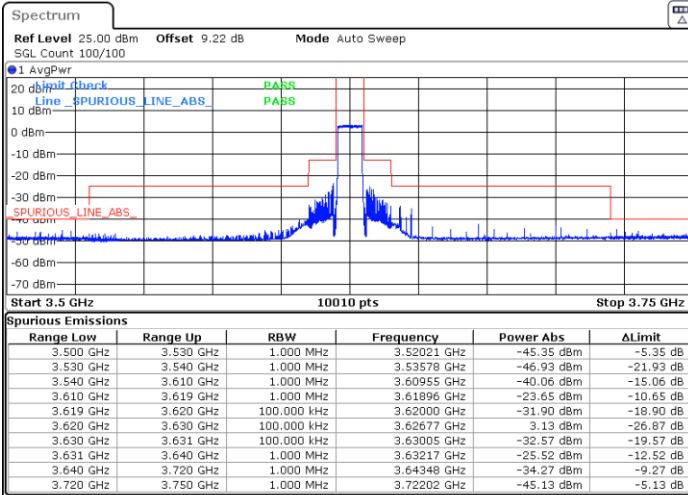

N/A

Date: 5.MAR.2024 06:40:27

LTE Band 48 / 10MHz

QPSK

Lowest Channel / 1RB0

Lowest Channel / 1RBmax

Date: 5.MAR.2024 06:43:56

Date: 5.MAR.2024 06:50:43

Lowest Channel / FullIRB

N/A

Date: 5.MAR.2024 06:57:30

LTE Band 48 / 10MHz

QPSK

Middle Channel / 1RB0

Middle Channel / 1RBmax

Date: 5.MAR.2024 07:04:13

Date: 5.MAR.2024 07:10:55

Middle Channel / Full

N/A

Date: 5.MAR.2024 07:17:36

LTE Band 48 / 10MHz

QPSK

Highest Channel / 1RB0

Highest Channel / 1RBmax