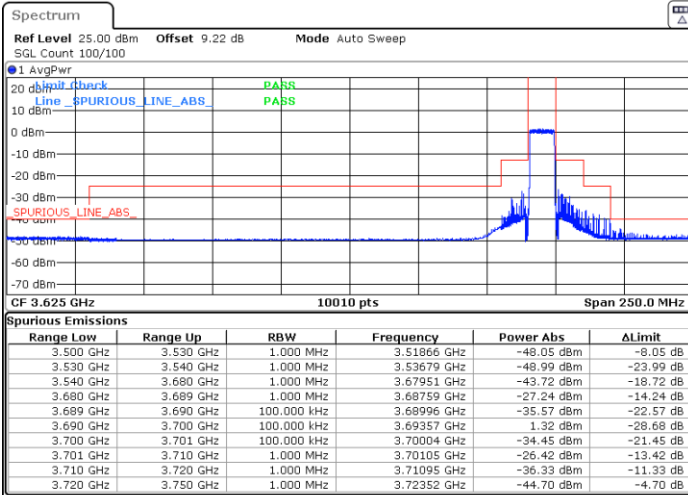

Date: 5.MAR.2024 07:00:52

LTE Band 48 / 10MHz

64QAM

Middle Channel / 1RB0

Middle Channel / 1RBmax

Date: 5.MAR.2024 07:07:34

Date: 5.MAR.2024 07:14:16

Middle Channel / Full

N/A

Date: 5.MAR.2024 07:20:58

LTE Band 48 / 10MHz

64QAM

Highest Channel / 1RB0

Highest Channel / 1RBmax

Date: 5.MAR.2024 07:27:44

Date: 5.MAR.2024 07:34:32

Highest Channel / FullIRB

N/A

Date: 5.MAR.2024 07:43:17

LTE Band 48 / 10MHz

256QAM

Lowest Channel / 1RB0

Lowest Channel / 1RBmax

Date: 5.MAR.2024 06:49:02