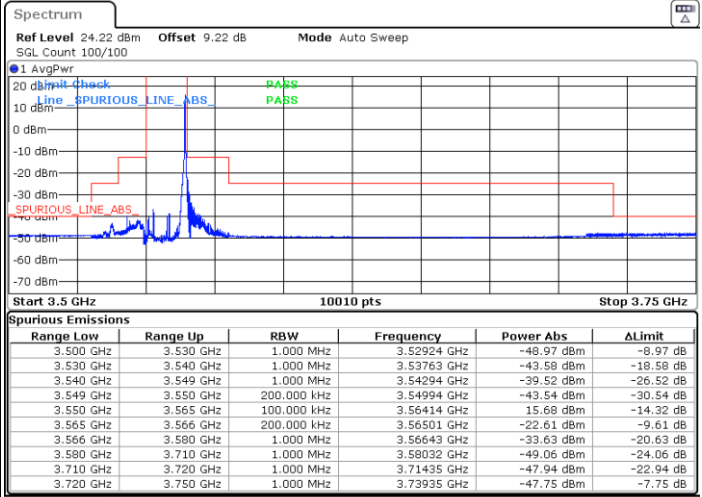

Date: 5.MAR.2024 07:53:51

Date: 5.MAR.2024 08:00:40

Lowest Channel / FullIRB

N/A

Date: 5.MAR.2024 08:07:25

LTE Band 48 / 15MHz

64QAM

Middle Channel / 1RB0

Middle Channel / 1RBmax

Date: 5.MAR.2024 08:14:10

Date: 5.MAR.2024 08:20:54

Middle Channel / Full

N/A

Date: 5.MAR.2024 08:27:37

LTE Band 48 / 15MHz

64QAM

Highest Channel / 1RB0

Highest Channel / 1RBmax

Date: 5.MAR.2024 08:34:23

Date: 5.MAR.2024 08:41:12

Highest Channel / FullIRB

N/A

Date: 5.MAR.2024 08:49:57

LTE Band 48 / 15MHz

256QAM

Lowest Channel / 1RB0

Lowest Channel / 1RBmax

Date: 5.MAR.2024 07:55:32

Date: 5.MAR.2024 08:02:21

Lowest Channel / FullIRB

N/A

Date: 5.MAR.2024 08:09:08