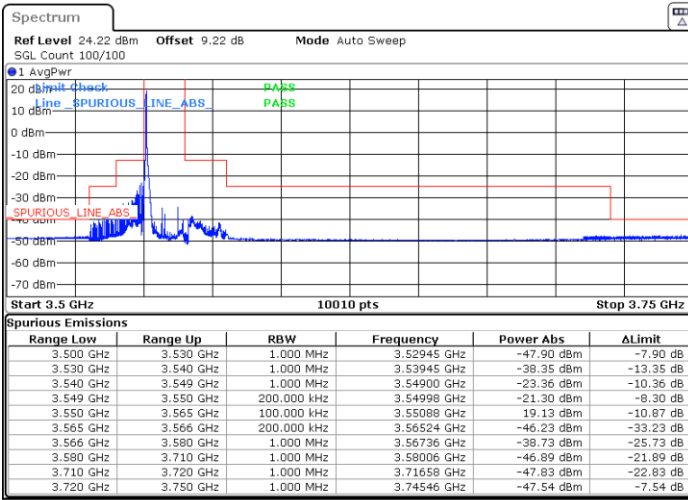

Middle Channel / Full

N/A

Date: 5.MAR.2024 08:25:56

LTE Band 48 / 15MHz

16QAM

Highest Channel / 1RB0

Highest Channel / 1RBmax

Date: 5.MAR.2024 08:32:42

Date: 5.MAR.2024 08:39:30

Highest Channel / FullIRB

N/A

Date: 5.MAR.2024 08:48:16

LTE Band 48 / 15MHz

64QAM

Lowest Channel / 1RB0

Lowest Channel / 1RBmax

Date: 5.MAR.2024 07:53:51

Date: 5.MAR.2024 08:00:40

Lowest Channel / FullIRB

N/A

Date: 5.MAR.2024 08:07:25

LTE Band 48 / 15MHz

64QAM

Middle Channel / 1RB0