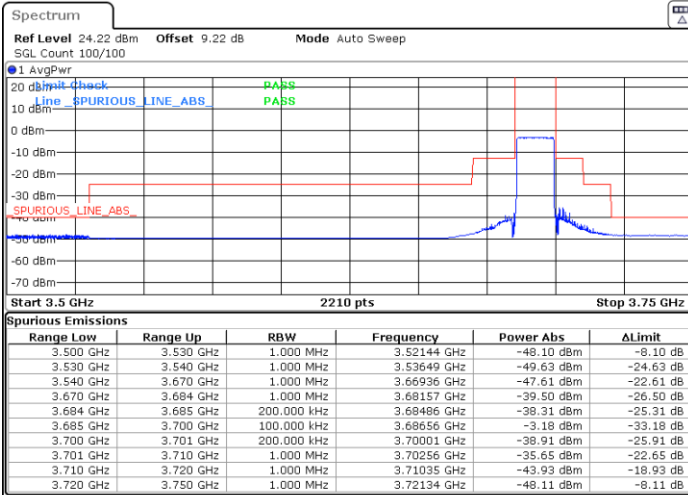

Highest Channel / FullIRB

N/A

Date: 5.MAR.2024 08:51:39