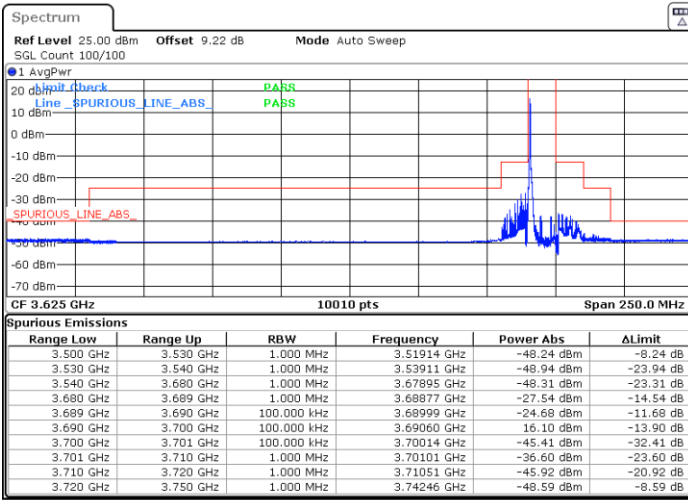

Date: 5.MAR.2024 06:55:48

Lowest Channel / FullIRB

N/A

Date: 5.MAR.2024 07:02:33

LTE Band 48 / 10MHz

256QAM

Middle Channel / 1RB0

Middle Channel / 1RBmax

Date: 5.MAR.2024 07:09:15

Date: 5.MAR.2024 07:15:56

Middle Channel / Full

N/A

Date: 5.MAR.2024 07:22:39

LTE Band 48 / 10MHz

256QAM

Highest Channel / 1RB0

Highest Channel / 1RBmax

Date: 5.MAR.2024 07:29:25

Date: 5.MAR.2024 07:36:13

Highest Channel / FullRB

N/A

Date: 5.MAR.2024 07:44:57

LTE Band 48 / 15MHz

QPSK

Lowest Channel / 1RB0

Lowest Channel / 1RBmax

Date: 5.MAR.2024 07:50:26

Date: 5.MAR.2024 07:57:13

Lowest Channel / FullIRB

N/A

Date: 5.MAR.2024 08:04:02

LTE Band 48 / 15MHz