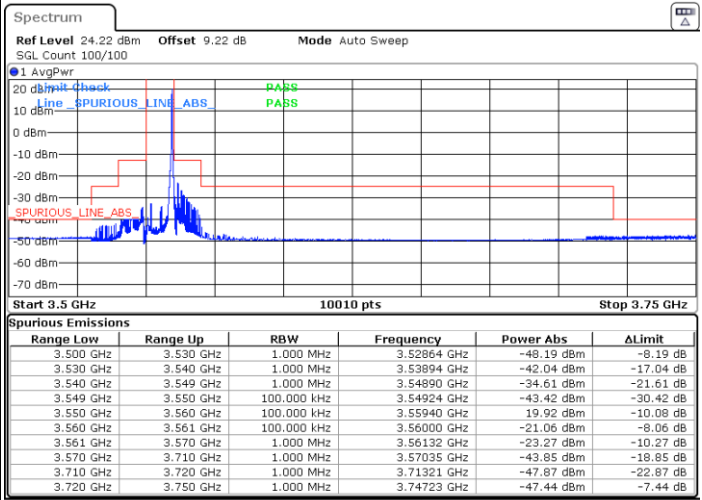

Date: 5.MAR.2024 07:10:55

Middle Channel / Full

N/A

Date: 5.MAR.2024 07:17:36

LTE Band 48 / 10MHz

QPSK

Highest Channel / 1RB0

Highest Channel / 1RBmax

Date: 5.MAR.2024 07:24:19

Date: 5.MAR.2024 07:31:06

Highest Channel / FullIRB

N/A

Date: 5.MAR.2024 07:37:54

LTE Band 48 / 10MHz

16QAM

Lowest Channel / 1RB0

Lowest Channel / 1RBmax

Date: 5.MAR.2024 06:45:39

Date: 5.MAR.2024 06:52:27

Lowest Channel / FullRB

N/A

Date: 5.MAR.2024 06:59:12

LTE Band 48 / 10MHz

16QAM