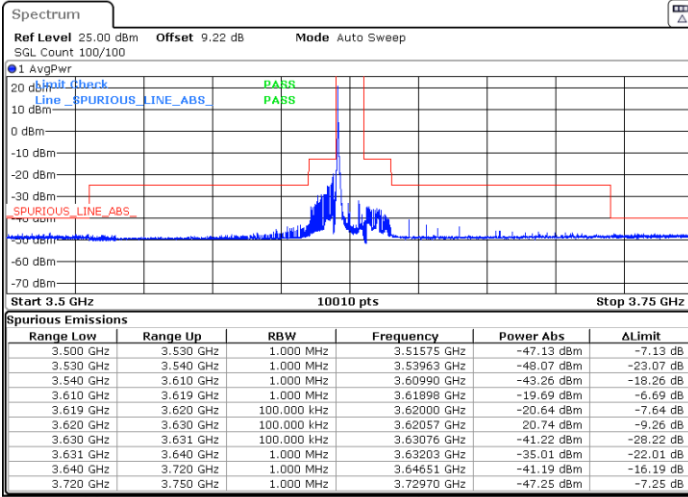

N/A

Date: 5.MAR.2024 06:40:27

LTE Band 48 / 10MHz

QPSK

Lowest Channel / 1RB0

Lowest Channel / 1RBmax

Date: 5.MAR.2024 06:43:56

Date: 5.MAR.2024 06:50:43

Lowest Channel / FullIRB

N/A

Date: 5.MAR.2024 06:57:30

LTE Band 48 / 10MHz

QPSK

Middle Channel / 1RB0

Middle Channel / 1RBmax

Date: 5.MAR.2024 07:04:13

Date: 5.MAR.2024 07:10:55

Middle Channel / Full

N/A

Date: 5.MAR.2024 07:17:36

LTE Band 48 / 10MHz

QPSK

Highest Channel / 1RB0

Highest Channel / 1RBmax