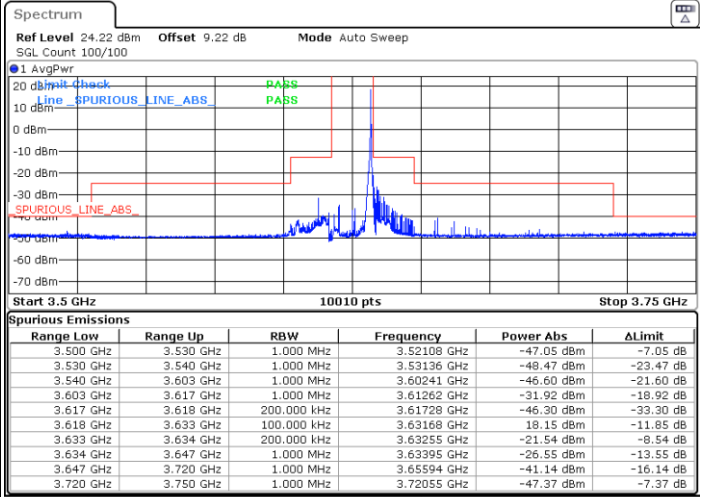

Date: 5.MAR.2024 08:39:30

Highest Channel / FullIRB

N/A

Date: 5.MAR.2024 08:48:16

LTE Band 48 / 15MHz

64QAM

Lowest Channel / 1RB0

Lowest Channel / 1RBmax

Date: 5.MAR.2024 07:53:51

Date: 5.MAR.2024 08:00:40

Lowest Channel / FullIRB

N/A

Date: 5.MAR.2024 08:07:25

LTE Band 48 / 15MHz

64QAM

Middle Channel / 1RB0

Middle Channel / 1RBmax

Date: 5.MAR.2024 08:14:10

Date: 5.MAR.2024 08:20:54

Middle Channel / Full

N/A

Date: 5.MAR.2024 08:27:37

LTE Band 48 / 15MHz

64QAM

Highest Channel / 1RB0

Highest Channel / 1RBmax

Date: 5.MAR.2024 08:34:23

Date: 5.MAR.2024 08:41:12

Highest Channel / FullIRB

N/A

Date: 5.MAR.2024 08:49:57

LTE Band 48 / 15MHz