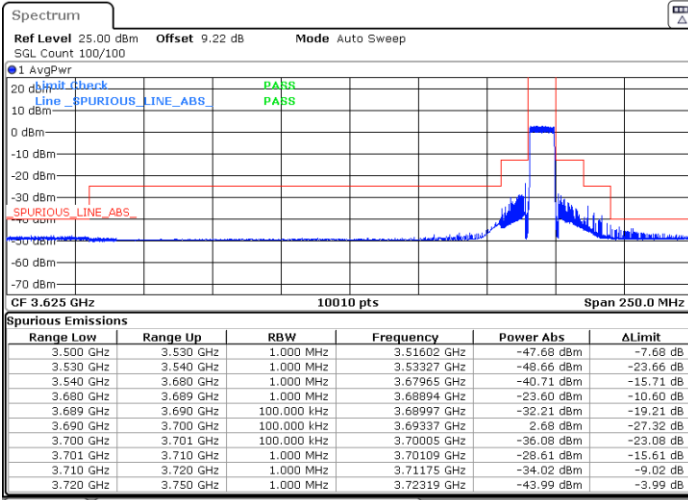

Middle Channel / 1RB0

Middle Channel / 1RBmax

Date: 5.MAR.2024 07:05:54

Date: 5.MAR.2024 10:31:55

Middle Channel / Full

N/A

Date: 5.MAR.2024 07:19:16

LTE Band 48 / 10MHz

16QAM

Highest Channel / 1RB0

Highest Channel / 1RBmax

Date: 5.MAR.2024 07:26:03

Date: 5.MAR.2024 07:32:51

Highest Channel / FullIRB

N/A

Date: 5.MAR.2024 07:39:36

LTE Band 48 / 10MHz

64QAM

Lowest Channel / 1RB0

Lowest Channel / 1RBmax

Date: 5.MAR.2024 06:47:20

Date: 5.MAR.2024 06:54:07

Lowest Channel / FullRB

N/A