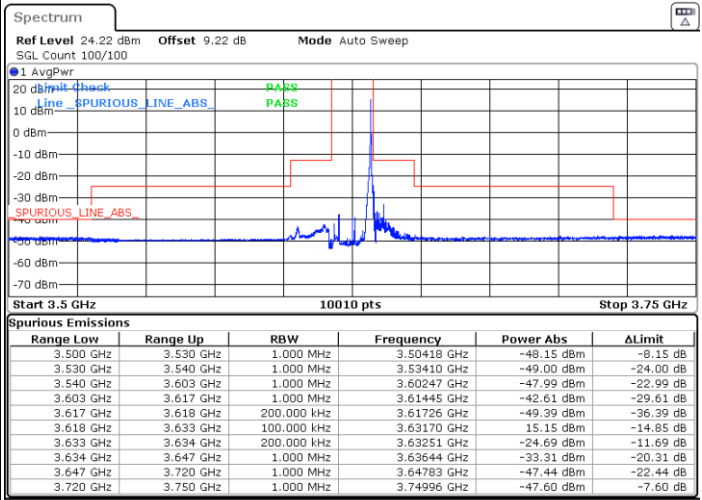

Highest Channel / 1RB0

Highest Channel / 1RBmax

Date: 5.MAR.2024 08:34:23

Date: 5.MAR.2024 08:41:12

Highest Channel / FullIRB

N/A

Date: 5.MAR.2024 08:49:57

LTE Band 48 / 15MHz

256QAM

Lowest Channel / 1RB0

Lowest Channel / 1RBmax

Date: 5.MAR.2024 07:55:32

Date: 5.MAR.2024 08:02:21

Lowest Channel / FullIRB

N/A

Date: 5.MAR.2024 08:09:08

LTE Band 48 / 15MHz

256QAM

Middle Channel / 1RB0

Middle Channel / 1RBmax

Date: 5.MAR.2024 08:15:52

Date: 5.MAR.2024 08:22:34

Middle Channel / Full

N/A

Date: 5.MAR.2024 10:26:22

LTE Band 48 / 15MHz

256QAM

Highest Channel / 1RB0

Highest Channel / 1RBmax

Date: 5.MAR.2024 08:36:05

Date: 5.MAR.2024 08:42:53

Highest Channel / FullIRB