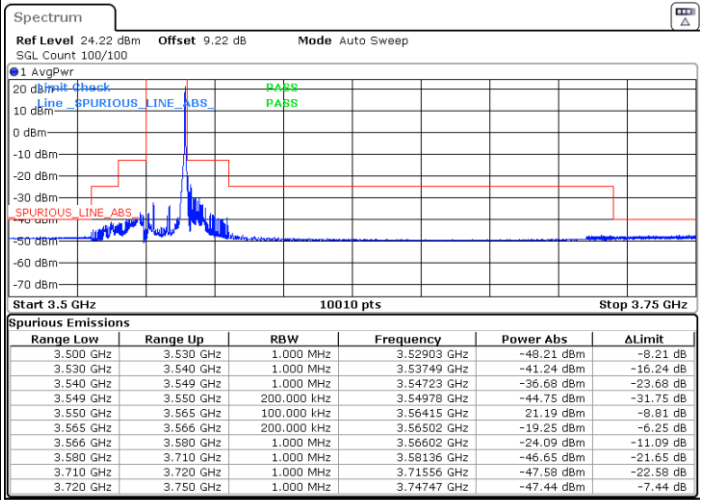

Date: 5.MAR.2024 07:09:15

Date: 5.MAR.2024 07:15:56

Middle Channel / Full

N/A

Date: 5.MAR.2024 07:22:39

LTE Band 48 / 10MHz

256QAM

Highest Channel / 1RB0

Highest Channel / 1RBmax

Date: 5.MAR.2024 07:29:25

Date: 5.MAR.2024 07:36:13

Highest Channel / FullRB

N/A

Date: 5.MAR.2024 07:44:57

LTE Band 48 / 15MHz

QPSK

Lowest Channel / 1RB0

Lowest Channel / 1RBmax

Date: 5.MAR.2024 07:50:26

Date: 5.MAR.2024 07:57:13

Lowest Channel / FullIRB

N/A

Date: 5.MAR.2024 08:04:02

LTE Band 48 / 15MHz