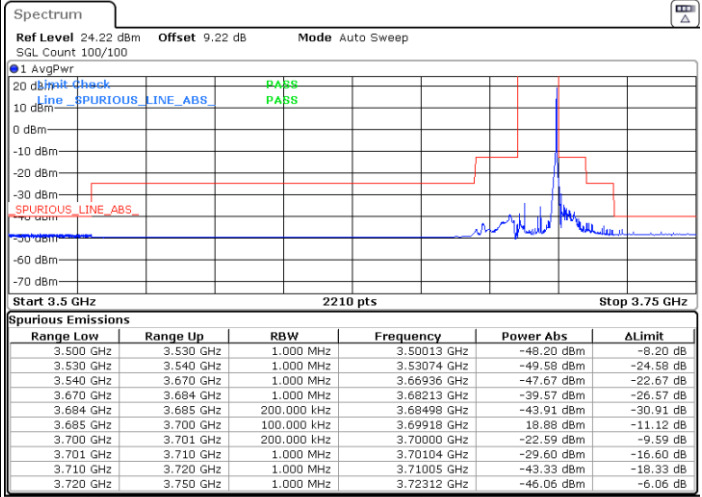

N/A

Date: 5.MAR.2024 08:05:43

LTE Band 48 / 15MHz

16QAM

Middle Channel / 1RB0

Middle Channel / 1RBmax

Date: 5.MAR.2024 08:12:29

Date: 5.MAR.2024 08:19:13

Middle Channel / Full

N/A

Date: 5.MAR.2024 08:25:56

LTE Band 48 / 15MHz

16QAM

Highest Channel / 1RB0

Highest Channel / 1RBmax

Date: 5.MAR.2024 08:32:42

Date: 5.MAR.2024 08:39:30

Highest Channel / FullIRB

N/A

Date: 5.MAR.2024 08:48:16

LTE Band 48 / 15MHz

64QAM

Lowest Channel / 1RB0

Lowest Channel / 1RBmax

Date: 5.MAR.2024 07:53:51

Date: 5.MAR.2024 08:00:40

Lowest Channel / FullIRB

N/A

Date: 5.MAR.2024 08:07:25

LTE Band 48 / 15MHz

64QAM

Middle Channel / 1RB0