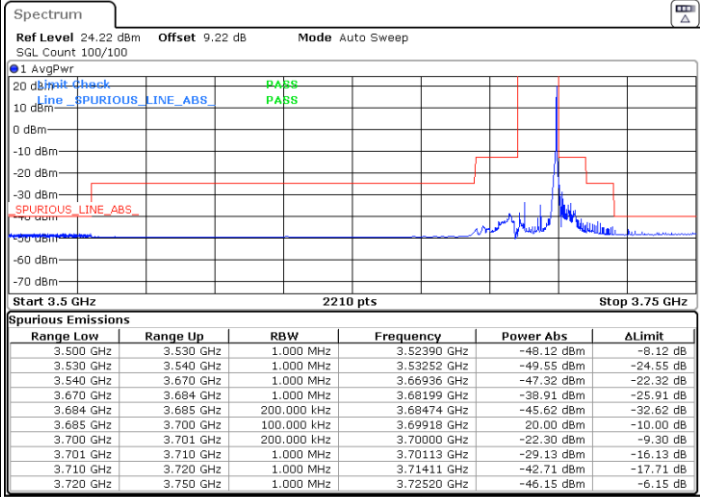

Highest Channel / 1RBmax

Date: 5.MAR.2024 07:29:25

Date: 5.MAR.2024 07:36:13

Highest Channel / FullRB

N/A

Date: 5.MAR.2024 07:44:57

LTE Band 48 / 15MHz

QPSK

Lowest Channel / 1RB0

Lowest Channel / 1RBmax

Date: 5.MAR.2024 07:50:26

Date: 5.MAR.2024 07:57:13

Lowest Channel / FullIRB

N/A

Date: 5.MAR.2024 08:04:02

LTE Band 48 / 15MHz

QPSK

Middle Channel / 1RB0

Middle Channel / 1RBmax

Date: 5.MAR.2024 08:10:49

Date: 5.MAR.2024 08:17:33

Middle Channel / Full

N/A

Date: 5.MAR.2024 08:24:14

LTE Band 48 / 15MHz

QPSK

Highest Channel / 1RB0

Highest Channel / 1RBmax

Date: 5.MAR.2024 08:30:57

Date: 5.MAR.2024 08:37:46

Highest Channel / FullIRB

N/A