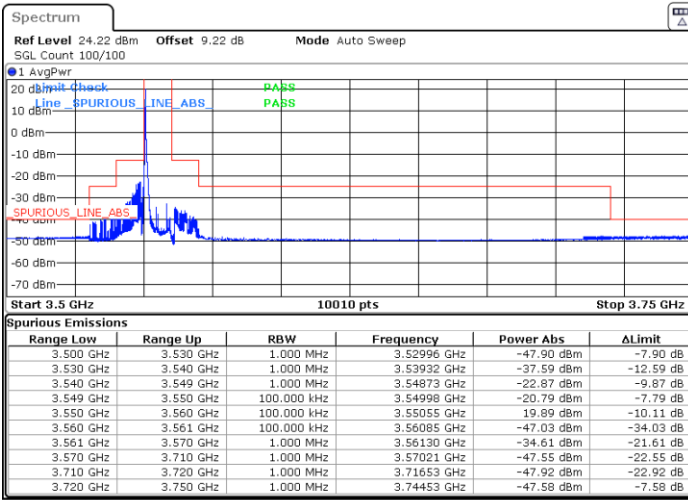

Date: 5.MAR.2024 07:10:55

Middle Channel / Full

N/A

Date: 5.MAR.2024 07:17:36

LTE Band 48 / 10MHz

QPSK

Highest Channel / 1RB0

Highest Channel / 1RBmax

Date: 5.MAR.2024 07:24:19

Date: 5.MAR.2024 07:31:06

Highest Channel / FullIRB

N/A

Date: 5.MAR.2024 07:37:54

LTE Band 48 / 10MHz

16QAM

Lowest Channel / 1RB0

Lowest Channel / 1RBmax

Date: 5.MAR.2024 06:45:39

Date: 5.MAR.2024 06:52:27

Lowest Channel / FullRB

N/A

Date: 5.MAR.2024 06:59:12

LTE Band 48 / 10MHz

16QAM