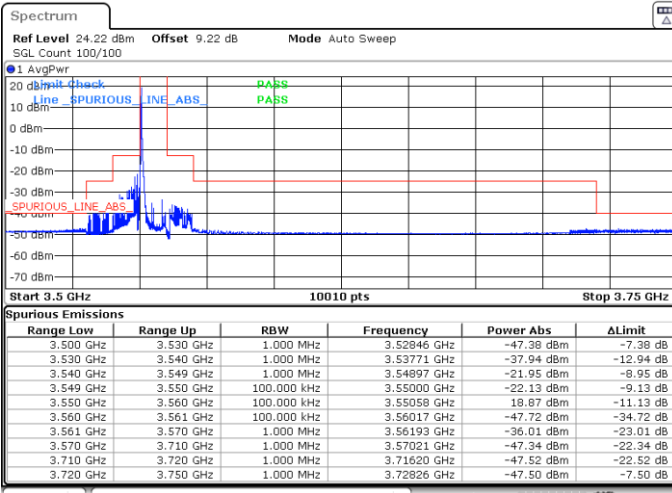

Middle Channel / 1RB0

Middle Channel / 1RBmax

Date: 5.MAR.2024 07:05:54

Date: 5.MAR.2024 10:31:55

Middle Channel / Full

N/A

Date: 5.MAR.2024 07:19:16

LTE Band 48 / 10MHz

16QAM

Highest Channel / 1RB0

Highest Channel / 1RBmax

Date: 5.MAR.2024 07:26:03

Date: 5.MAR.2024 07:32:51

Highest Channel / FullIRB

N/A

Date: 5.MAR.2024 07:39:36

LTE Band 48 / 10MHz

64QAM

Lowest Channel / 1RB0

Lowest Channel / 1RBmax

Date: 5.MAR.2024 06:47:20

Date: 5.MAR.2024 06:54:07

Lowest Channel / FullRB

N/A