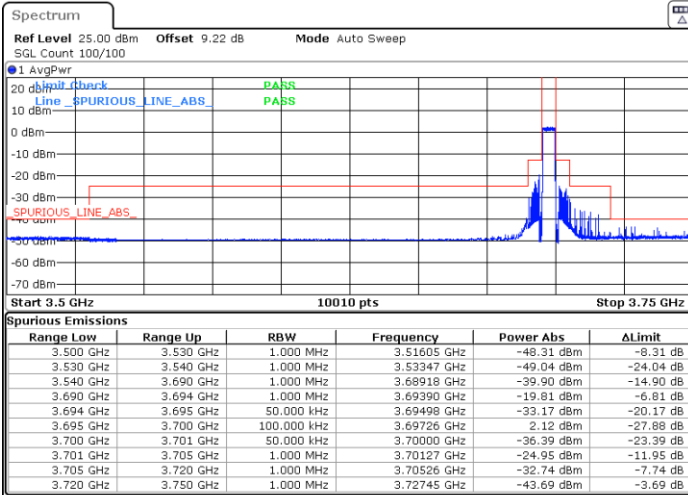

Date: 5.MAR.2024 06:20:05

LTE Band 48 / 5MHz

256QAM

Highest Channel / 1RB0

Highest Channel / 1RBmax

Date: 5.MAR.2024 06:26:54

Date: 5.MAR.2024 06:33:42

Highest Channel / FullIRB

N/A

Date: 5.MAR.2024 06:40:27

LTE Band 48 / 10MHz

QPSK

Lowest Channel / 1RB0

Lowest Channel / 1RBmax

Date: 5.MAR.2024 06:43:56

Date: 5.MAR.2024 06:50:43