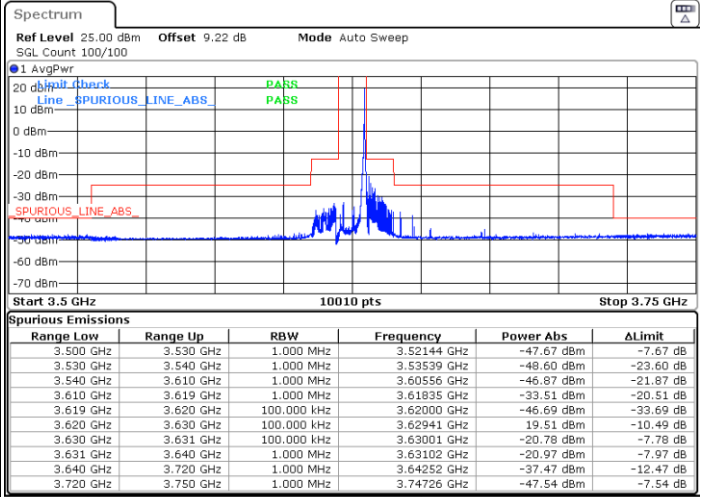

Date: 5.MAR.2024 07:24:19

Date: 5.MAR.2024 07:31:06

Highest Channel / FullIRB

N/A

Date: 5.MAR.2024 07:37:54

LTE Band 48 / 10MHz

16QAM

Lowest Channel / 1RB0

Lowest Channel / 1RBmax

Date: 5.MAR.2024 06:45:39

Date: 5.MAR.2024 06:52:27

Lowest Channel / FullRB

N/A

Date: 5.MAR.2024 06:59:12

LTE Band 48 / 10MHz

16QAM

Middle Channel / 1RB0

Middle Channel / 1RBmax

Date: 5.MAR.2024 07:05:54

Date: 5.MAR.2024 10:31:55

Middle Channel / Full

N/A

Date: 5.MAR.2024 07:19:16

LTE Band 48 / 10MHz