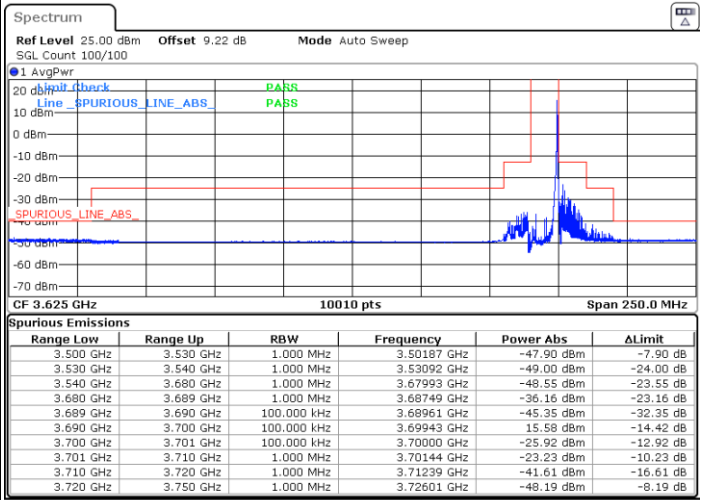

Date: 5.MAR.2024 06:55:48

Lowest Channel / FullIRB

N/A

Date: 5.MAR.2024 07:02:33

LTE Band 48 / 10MHz

256QAM

Middle Channel / 1RB0

Middle Channel / 1RBmax

Date: 5.MAR.2024 07:09:15

Date: 5.MAR.2024 07:15:56

Middle Channel / Full

N/A

Date: 5.MAR.2024 07:22:39

LTE Band 48 / 10MHz

256QAM

Highest Channel / 1RB0

Highest Channel / 1RBmax

Date: 5.MAR.2024 07:29:25

Date: 5.MAR.2024 07:36:13

Highest Channel / FullRB

N/A

Date: 5.MAR.2024 07:44:57

LTE Band 48 / 15MHz

QPSK

Lowest Channel / 1RB0

Lowest Channel / 1RBmax

Date: 5.MAR.2024 07:50:26

Date: 5.MAR.2024 07:57:13

Lowest Channel / FullIRB

N/A

Date: 5.MAR.2024 08:04:02

LTE Band 48 / 15MHz