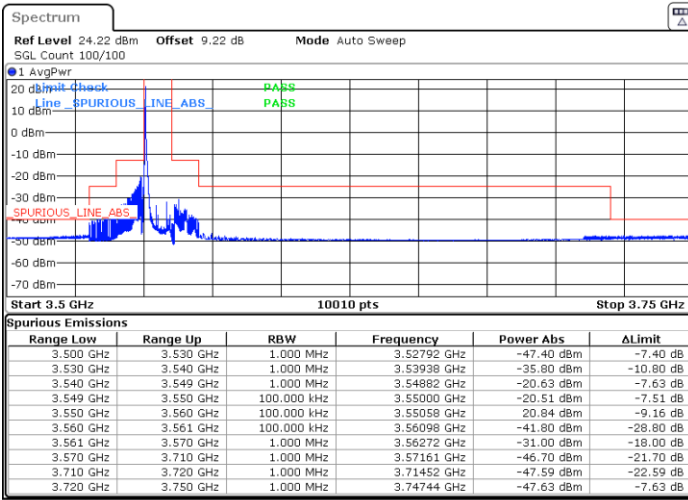

Date: 5.MAR.2024 06:20:05

LTE Band 48 / 5MHz

256QAM

Highest Channel / 1RB0

Highest Channel / 1RBmax

Date: 5.MAR.2024 06:26:54

Date: 5.MAR.2024 06:33:42

Highest Channel / FullIRB

N/A

Date: 5.MAR.2024 06:40:27

LTE Band 48 / 10MHz

QPSK

Lowest Channel / 1RB0

Lowest Channel / 1RBmax

Date: 5.MAR.2024 06:43:56

Date: 5.MAR.2024 06:50:43

Lowest Channel / FullIRB

N/A

Date: 5.MAR.2024 06:57:30

LTE Band 48 / 10MHz

QPSK

Middle Channel / 1RB0

Middle Channel / 1RBmax

Date: 5.MAR.2024 07:04:13

Date: 5.MAR.2024 07:10:55

Middle Channel / Full

N/A

Date: 5.MAR.2024 07:17:36

LTE Band 48 / 10MHz

QPSK

Highest Channel / 1RB0

Highest Channel / 1RBmax