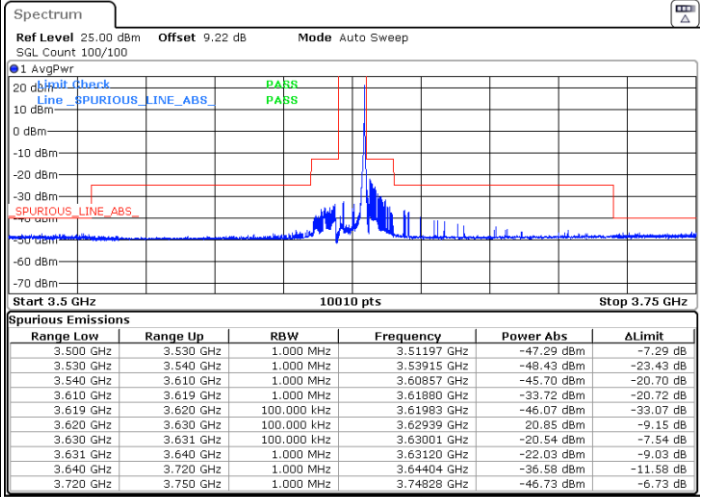

N/A

Date: 5.MAR.2024 06:40:27

LTE Band 48 / 10MHz

QPSK

Lowest Channel / 1RB0

Lowest Channel / 1RBmax

Date: 5.MAR.2024 06:43:56

Date: 5.MAR.2024 06:50:43

Lowest Channel / FullIRB

N/A

Date: 5.MAR.2024 06:57:30

LTE Band 48 / 10MHz

QPSK

Middle Channel / 1RB0

Middle Channel / 1RBmax

Date: 5.MAR.2024 07:04:13

Date: 5.MAR.2024 07:10:55

Middle Channel / Full

N/A

Date: 5.MAR.2024 07:17:36

LTE Band 48 / 10MHz

QPSK

Highest Channel / 1RB0

Highest Channel / 1RBmax