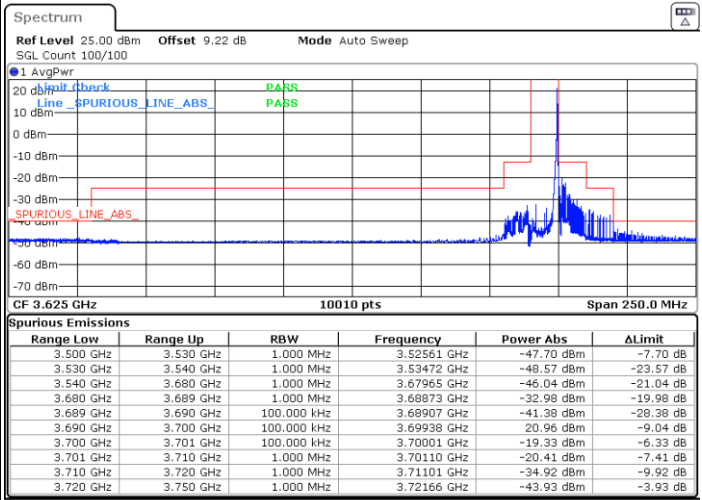

Lowest Channel / FullIRB

N/A

Date: 5.MAR.2024 06:57:30

LTE Band 48 / 10MHz

QPSK

Middle Channel / 1RB0

Middle Channel / 1RBmax

Date: 5.MAR.2024 07:04:13

Date: 5.MAR.2024 07:10:55

Middle Channel / Full

N/A

Date: 5.MAR.2024 07:17:36

LTE Band 48 / 10MHz

QPSK

Highest Channel / 1RB0

Highest Channel / 1RBmax

Date: 5.MAR.2024 07:24:19

Date: 5.MAR.2024 07:31:06

Highest Channel / FullIRB

N/A

Date: 5.MAR.2024 07:37:54

LTE Band 48 / 10MHz

16QAM

Lowest Channel / 1RB0