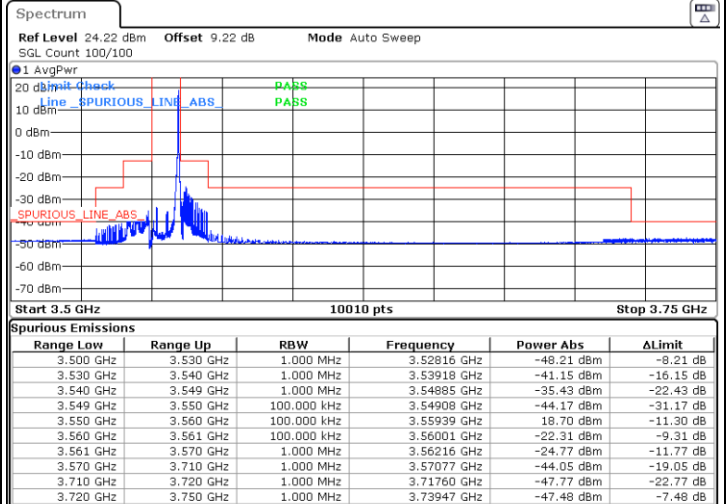

16QAM

Highest Channel / 1RB0

Highest Channel / 1RBmax

Date: 5.MAR.2024 07:26:03

Date: 5.MAR.2024 07:32:51

Highest Channel / FullIRB

N/A

Date: 5.MAR.2024 07:39:36

LTE Band 48 / 10MHz

64QAM

Lowest Channel / 1RB0

Lowest Channel / 1RBmax

Date: 5.MAR.2024 06:47:20

Date: 5.MAR.2024 06:54:07

Lowest Channel / FullRB

N/A

Date: 5.MAR.2024 07:00:52

LTE Band 48 / 10MHz

64QAM

Middle Channel / 1RB0

Middle Channel / 1RBmax

Date: 5.MAR.2024 07:07:34

Date: 5.MAR.2024 07:14:16

Middle Channel / Full

N/A

Date: 5.MAR.2024 07:20:58

LTE Band 48 / 10MHz

64QAM

Highest Channel / 1RB0

Highest Channel / 1RBmax

Date: 5.MAR.2024 07:27:44

Date: 5.MAR.2024 07:34:32