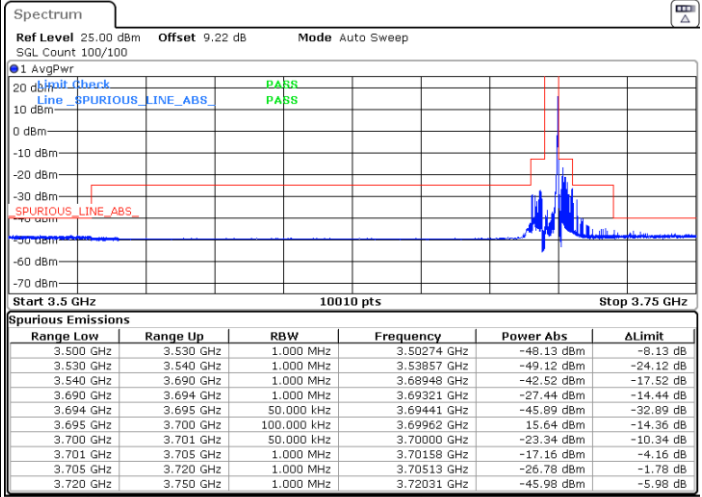

Date: 5.MAR.2024 06:20:05

LTE Band 48 / 5MHz

256QAM

Highest Channel / 1RB0

Highest Channel / 1RBmax

Date: 5.MAR.2024 06:26:54

Date: 5.MAR.2024 06:33:42

Highest Channel / FullIRB

N/A

Date: 5.MAR.2024 06:40:27

LTE Band 48 / 10MHz

QPSK

Lowest Channel / 1RB0

Lowest Channel / 1RBmax

Date: 5.MAR.2024 06:43:56

Date: 5.MAR.2024 06:50:43

Lowest Channel / FullIRB

N/A

Date: 5.MAR.2024 06:57:30

LTE Band 48 / 10MHz

QPSK

Middle Channel / 1RB0

Middle Channel / 1RBmax

Date: 5.MAR.2024 07:04:13