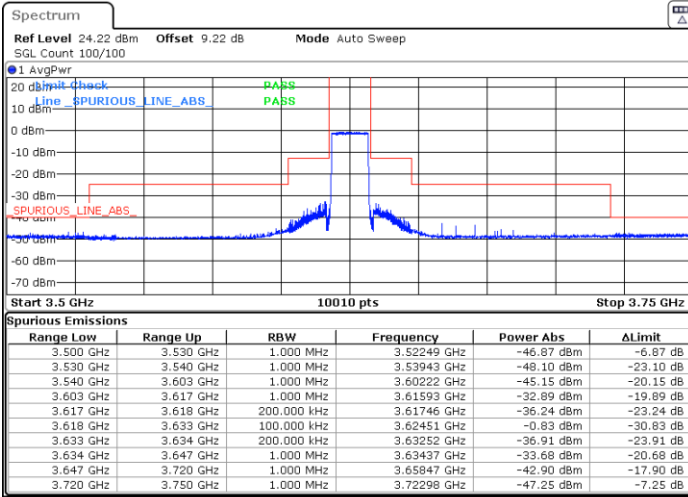

Date: 5.MAR.2024 08:39:30

Highest Channel / FullIRB

N/A

Date: 5.MAR.2024 08:48:16

LTE Band 48 / 15MHz

64QAM

Lowest Channel / 1RB0

Lowest Channel / 1RBmax

Date: 5.MAR.2024 07:53:51

Date: 5.MAR.2024 08:00:40

Lowest Channel / FullIRB

N/A

Date: 5.MAR.2024 08:07:25

LTE Band 48 / 15MHz

64QAM

Middle Channel / 1RB0

Middle Channel / 1RBmax

Date: 5.MAR.2024 08:14:10

Date: 5.MAR.2024 08:20:54

Middle Channel / Full

N/A

Date: 5.MAR.2024 08:27:37

LTE Band 48 / 15MHz

64QAM

Highest Channel / 1RB0

Highest Channel / 1RBmax

Date: 5.MAR.2024 08:34:23

Date: 5.MAR.2024 08:41:12

Highest Channel / FullIRB

N/A

Date: 5.MAR.2024 08:49:57

LTE Band 48 / 15MHz