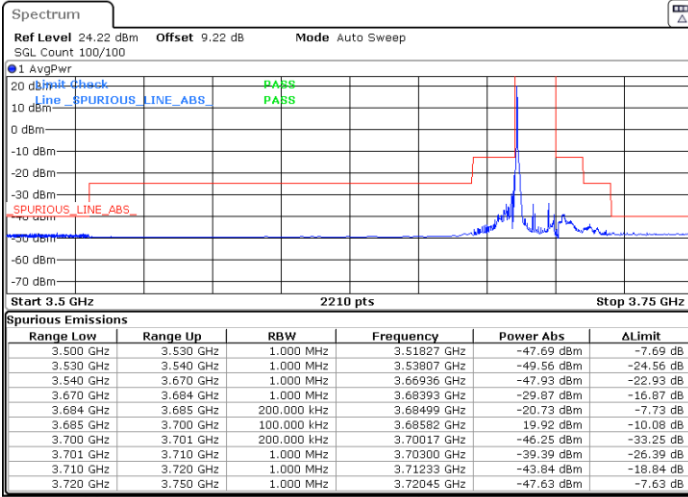

Highest Channel / 1RBmax

Date: 5.MAR.2024 07:29:25

Date: 5.MAR.2024 07:36:13

Highest Channel / FullRB

N/A

Date: 5.MAR.2024 07:44:57

LTE Band 48 / 15MHz

QPSK

Lowest Channel / 1RB0

Lowest Channel / 1RBmax

Date: 5.MAR.2024 07:50:26

Date: 5.MAR.2024 07:57:13

Lowest Channel / FullIRB

N/A

Date: 5.MAR.2024 08:04:02

LTE Band 48 / 15MHz

QPSK

Middle Channel / 1RB0

Middle Channel / 1RBmax

Date: 5.MAR.2024 08:10:49

Date: 5.MAR.2024 08:17:33

Middle Channel / Full

N/A

Date: 5.MAR.2024 08:24:14

LTE Band 48 / 15MHz

QPSK

Highest Channel / 1RB0

Highest Channel / 1RBmax

Date: 5.MAR.2024 08:30:57

Date: 5.MAR.2024 08:37:46

Highest Channel / FullIRB

N/A