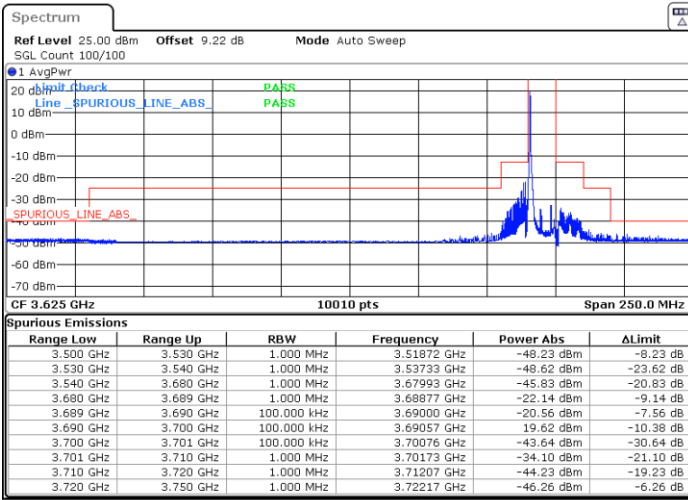

Lowest Channel / 1RBmax

Date: 5.MAR.2024 06:45:39

Date: 5.MAR.2024 06:52:27

Lowest Channel / FullRB

N/A

Date: 5.MAR.2024 06:59:12

LTE Band 48 / 10MHz

16QAM

Middle Channel / 1RB0

Middle Channel / 1RBmax

Date: 5.MAR.2024 07:05:54

Date: 5.MAR.2024 10:31:55

Middle Channel / Full

N/A

Date: 5.MAR.2024 07:19:16

LTE Band 48 / 10MHz

16QAM

Highest Channel / 1RB0

Highest Channel / 1RBmax

Date: 5.MAR.2024 07:26:03

Date: 5.MAR.2024 07:32:51

Highest Channel / FullIRB

N/A

Date: 5.MAR.2024 07:39:36