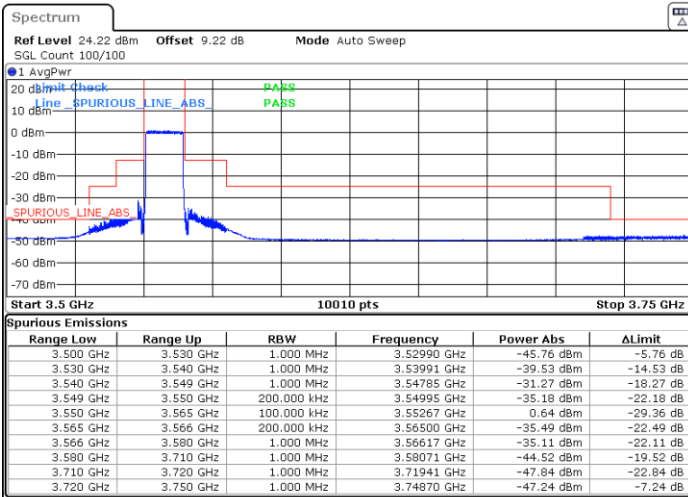

LTE Band 48 / 15MHz

QPSK

Highest Channel / 1RB0

Highest Channel / 1RBmax

Date: 5.MAR.2024 08:30:57

Date: 5.MAR.2024 08:37:46

Highest Channel / FullIRB

N/A

Date: 5.MAR.2024 08:44:35

LTE Band 48 / 15MHz

16QAM

Lowest Channel / 1RB0

Lowest Channel / 1RBmax

Date: 5.MAR.2024 07:52:09

Date: 5.MAR.2024 07:58:58

Lowest Channel / FullIRB

N/A

Date: 5.MAR.2024 08:05:43

LTE Band 48 / 15MHz

16QAM

Middle Channel / 1RB0

Middle Channel / 1RBmax

Date: 5.MAR.2024 08:12:29

Date: 5.MAR.2024 08:19:13

Middle Channel / Full

N/A

Date: 5.MAR.2024 08:25:56

LTE Band 48 / 15MHz

16QAM

Highest Channel / 1RB0

Highest Channel / 1RBmax

Date: 5.MAR.2024 08:32:42