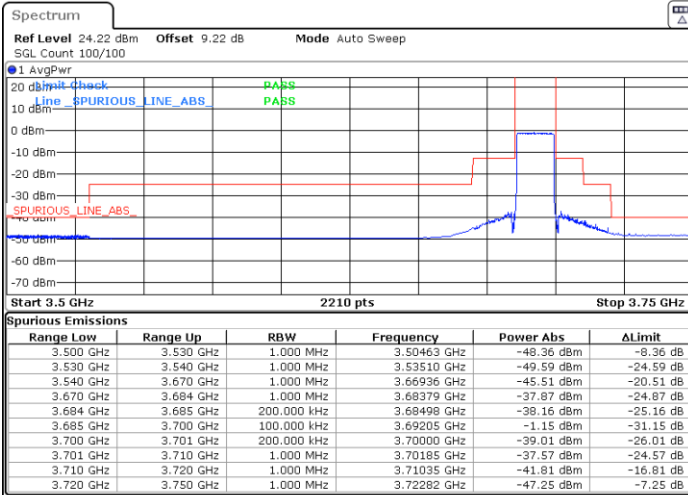

Middle Channel / 1RBmax

Date: 5.MAR.2024 08:14:10

Date: 5.MAR.2024 08:20:54

Middle Channel / Full

N/A

Date: 5.MAR.2024 08:27:37

LTE Band 48 / 15MHz

64QAM

Highest Channel / 1RB0

Highest Channel / 1RBmax

Date: 5.MAR.2024 08:34:23

Date: 5.MAR.2024 08:41:12

Highest Channel / FullIRB

N/A

Date: 5.MAR.2024 08:49:57

LTE Band 48 / 15MHz

256QAM

Lowest Channel / 1RB0

Lowest Channel / 1RBmax

Date: 5.MAR.2024 07:55:32

Date: 5.MAR.2024 08:02:21

Lowest Channel / FullIRB

N/A

Date: 5.MAR.2024 08:09:08