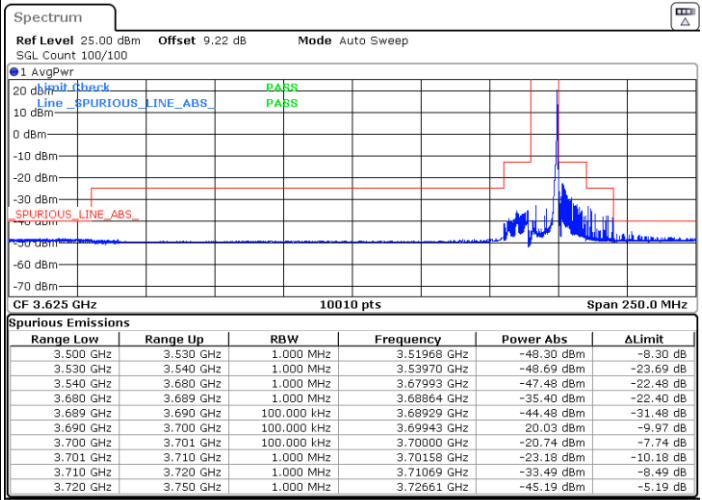

LTE Band 48 / 10MHz

16QAM

Highest Channel / 1RB0

Highest Channel / 1RBmax

Date: 5.MAR.2024 07:26:03

Date: 5.MAR.2024 07:32:51