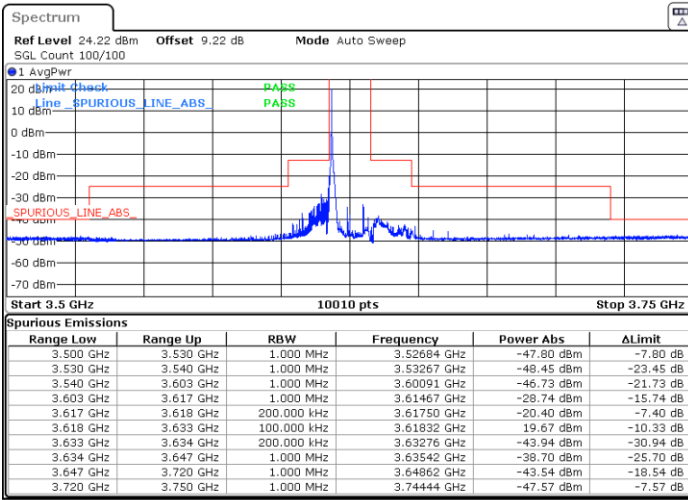

Date: 5.MAR.2024 08:44:35

LTE Band 48 / 15MHz

16QAM

Lowest Channel / 1RB0

Lowest Channel / 1RBmax

Date: 5.MAR.2024 07:52:09

Date: 5.MAR.2024 07:58:58

Lowest Channel / FullIRB

N/A

Date: 5.MAR.2024 08:05:43

LTE Band 48 / 15MHz

16QAM

Middle Channel / 1RB0

Middle Channel / 1RBmax

Date: 5.MAR.2024 08:12:29

Date: 5.MAR.2024 08:19:13

Middle Channel / Full

N/A

Date: 5.MAR.2024 08:25:56

LTE Band 48 / 15MHz

16QAM

Highest Channel / 1RB0

Highest Channel / 1RBmax

Date: 5.MAR.2024 08:32:42

Date: 5.MAR.2024 08:39:30

Highest Channel / FullIRB

N/A

Date: 5.MAR.2024 08:48:16

LTE Band 48 / 15MHz

64QAM

Lowest Channel / 1RB0

Lowest Channel / 1RBmax