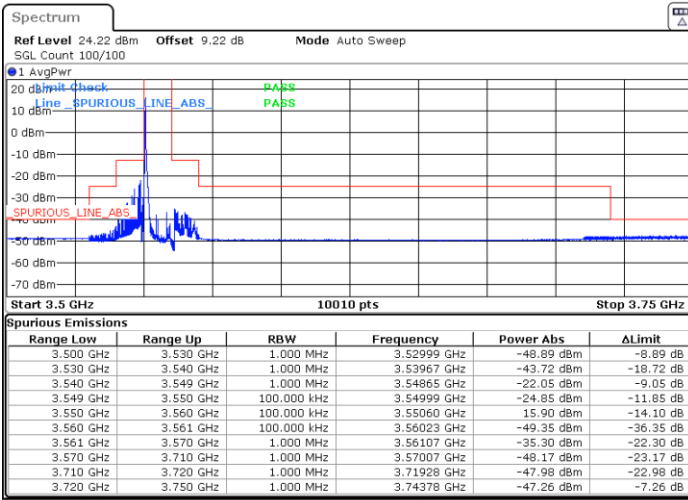

N/A

Date: 5.MAR.2024 07:20:58

LTE Band 48 / 10MHz

64QAM

Highest Channel / 1RB0

Highest Channel / 1RBmax

Date: 5.MAR.2024 07:27:44

Date: 5.MAR.2024 07:34:32

Highest Channel / FullIRB

N/A

Date: 5.MAR.2024 07:43:17

LTE Band 48 / 10MHz

256QAM

Lowest Channel / 1RB0

Lowest Channel / 1RBmax

Date: 5.MAR.2024 06:49:02

Date: 5.MAR.2024 06:55:48

Lowest Channel / FullIRB

N/A

Date: 5.MAR.2024 07:02:33

LTE Band 48 / 10MHz

256QAM

Middle Channel / 1RB0

Middle Channel / 1RBmax