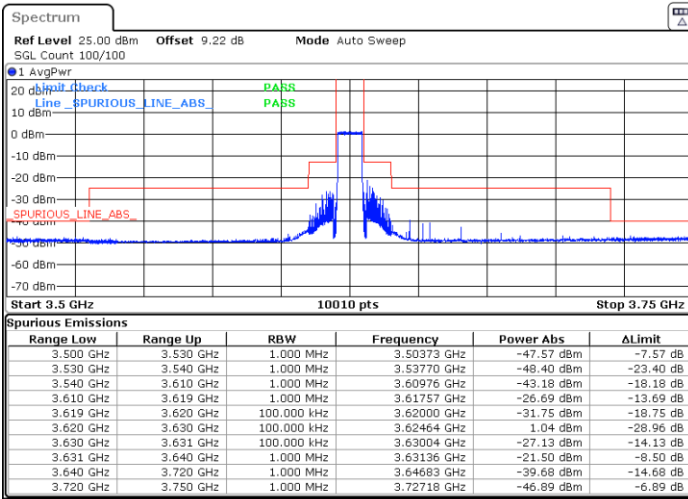

LTE Band 48 / 10MHz

64QAM

Lowest Channel / 1RB0

Lowest Channel / 1RBmax

Date: 5.MAR.2024 06:47:20

Date: 5.MAR.2024 06:54:07

Lowest Channel / FullRB

N/A

Date: 5.MAR.2024 07:00:52

LTE Band 48 / 10MHz

64QAM

Middle Channel / 1RB0

Middle Channel / 1RBmax

Date: 5.MAR.2024 07:07:34

Date: 5.MAR.2024 07:14:16

Middle Channel / Full

N/A

Date: 5.MAR.2024 07:20:58

LTE Band 48 / 10MHz

64QAM

Highest Channel / 1RB0

Highest Channel / 1RBmax

Date: 5.MAR.2024 07:27:44

Date: 5.MAR.2024 07:34:32