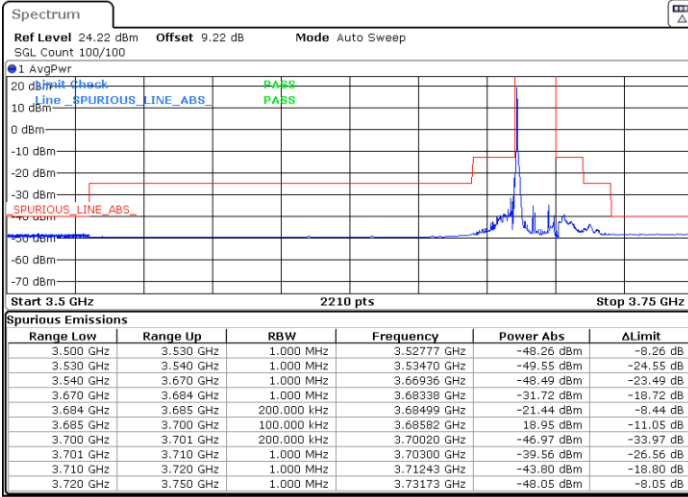

N/A

Date: 5.MAR.2024 08:05:43

LTE Band 48 / 15MHz

16QAM

Middle Channel / 1RB0

Middle Channel / 1RBmax

Date: 5.MAR.2024 08:12:29

Date: 5.MAR.2024 08:19:13

Middle Channel / Full

N/A

Date: 5.MAR.2024 08:25:56

LTE Band 48 / 15MHz

16QAM

Highest Channel / 1RB0

Highest Channel / 1RBmax

Date: 5.MAR.2024 08:32:42

Date: 5.MAR.2024 08:39:30

Highest Channel / FullIRB

N/A

Date: 5.MAR.2024 08:48:16

LTE Band 48 / 15MHz

64QAM

Lowest Channel / 1RB0

Lowest Channel / 1RBmax