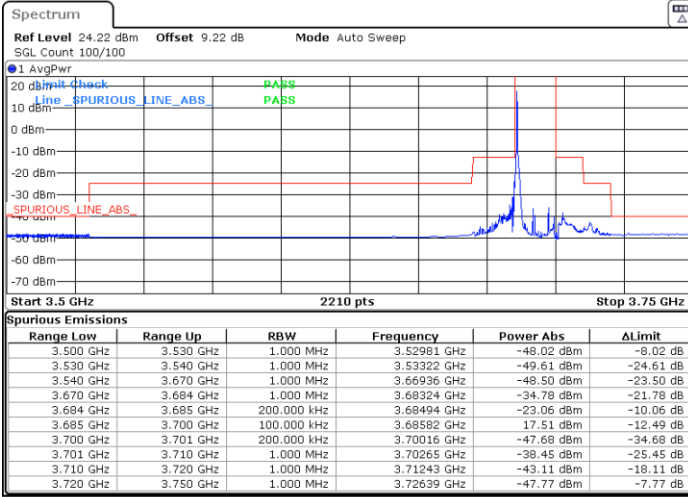

Date: 5.MAR.2024 08:39:30

Highest Channel / FullIRB

N/A

Date: 5.MAR.2024 08:48:16

LTE Band 48 / 15MHz

64QAM

Lowest Channel / 1RB0

Lowest Channel / 1RBmax

Date: 5.MAR.2024 07:53:51

Date: 5.MAR.2024 08:00:40

Lowest Channel / FullIRB

N/A

Date: 5.MAR.2024 08:07:25

LTE Band 48 / 15MHz

64QAM

Middle Channel / 1RB0

Middle Channel / 1RBmax

Date: 5.MAR.2024 08:14:10

Date: 5.MAR.2024 08:20:54

Middle Channel / Full

N/A

Date: 5.MAR.2024 08:27:37

LTE Band 48 / 15MHz

64QAM

Highest Channel / 1RB0

Highest Channel / 1RBmax

Date: 5.MAR.2024 08:34:23

Date: 5.MAR.2024 08:41:12

Highest Channel / FullIRB

N/A

Date: 5.MAR.2024 08:49:57

LTE Band 48 / 15MHz