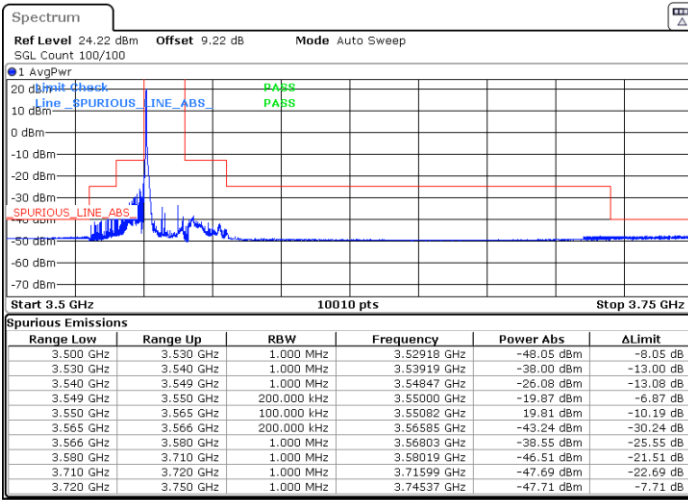

LTE Band 48 / 15MHz

QPSK

Highest Channel / 1RB0

Highest Channel / 1RBmax

Date: 5.MAR.2024 08:30:57

Date: 5.MAR.2024 08:37:46

Highest Channel / FullIRB

N/A

Date: 5.MAR.2024 08:44:35

LTE Band 48 / 15MHz

16QAM

Lowest Channel / 1RB0

Lowest Channel / 1RBmax

Date: 5.MAR.2024 07:52:09

Date: 5.MAR.2024 07:58:58

Lowest Channel / FullIRB

N/A

Date: 5.MAR.2024 08:05:43

LTE Band 48 / 15MHz

16QAM

Middle Channel / 1RB0

Middle Channel / 1RBmax

Date: 5.MAR.2024 08:12:29

Date: 5.MAR.2024 08:19:13

Middle Channel / Full

N/A

Date: 5.MAR.2024 08:25:56

LTE Band 48 / 15MHz

16QAM

Highest Channel / 1RB0

Highest Channel / 1RBmax

Date: 5.MAR.2024 08:32:42