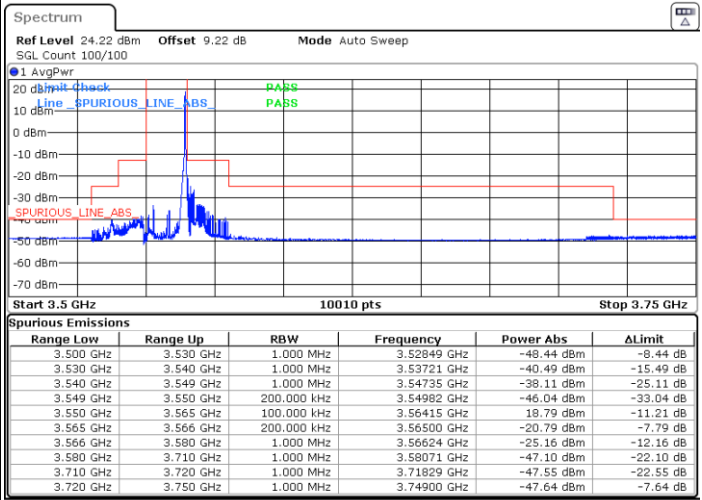

Middle Channel / Full

N/A

Date: 5.MAR.2024 08:25:56

LTE Band 48 / 15MHz

16QAM

Highest Channel / 1RB0

Highest Channel / 1RBmax

Date: 5.MAR.2024 08:32:42

Date: 5.MAR.2024 08:39:30

Highest Channel / FullIRB

N/A

Date: 5.MAR.2024 08:48:16

LTE Band 48 / 15MHz

64QAM

Lowest Channel / 1RB0

Lowest Channel / 1RBmax

Date: 5.MAR.2024 07:53:51

Date: 5.MAR.2024 08:00:40

Lowest Channel / FullIRB

N/A

Date: 5.MAR.2024 08:07:25

LTE Band 48 / 15MHz

64QAM

Middle Channel / 1RB0