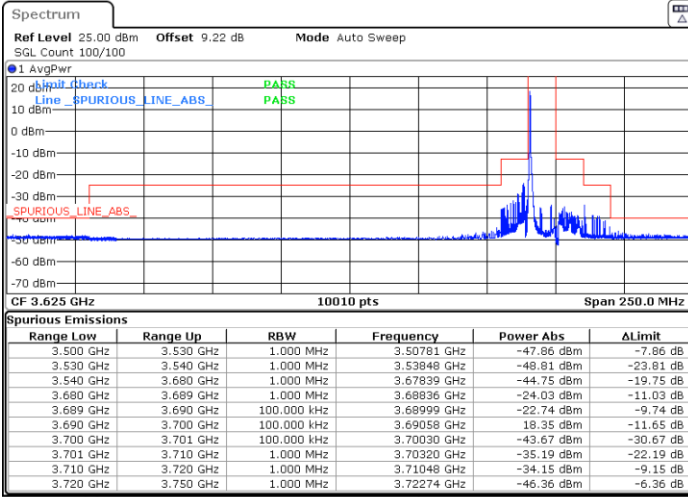

Date: 5.MAR.2024 07:00:52

LTE Band 48 / 10MHz

64QAM

Middle Channel / 1RB0

Middle Channel / 1RBmax

Date: 5.MAR.2024 07:07:34

Date: 5.MAR.2024 07:14:16

Middle Channel / Full

N/A

Date: 5.MAR.2024 07:20:58

LTE Band 48 / 10MHz

64QAM

Highest Channel / 1RB0

Highest Channel / 1RBmax

Date: 5.MAR.2024 07:27:44

Date: 5.MAR.2024 07:34:32

Highest Channel / FullIRB

N/A

Date: 5.MAR.2024 07:43:17

LTE Band 48 / 10MHz

256QAM

Lowest Channel / 1RB0

Lowest Channel / 1RBmax

Date: 5.MAR.2024 06:49:02