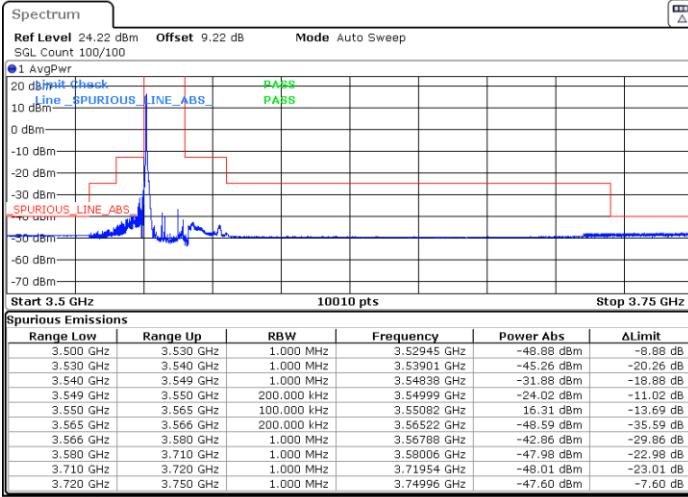

Date: 5.MAR.2024 07:53:51

Date: 5.MAR.2024 08:00:40

Lowest Channel / FullIRB

N/A

Date: 5.MAR.2024 08:07:25

LTE Band 48 / 15MHz

64QAM

Middle Channel / 1RB0

Middle Channel / 1RBmax

Date: 5.MAR.2024 08:14:10

Date: 5.MAR.2024 08:20:54

Middle Channel / Full

N/A

Date: 5.MAR.2024 08:27:37

LTE Band 48 / 15MHz

64QAM

Highest Channel / 1RB0

Highest Channel / 1RBmax

Date: 5.MAR.2024 08:34:23

Date: 5.MAR.2024 08:41:12

Highest Channel / FullIRB

N/A

Date: 5.MAR.2024 08:49:57

LTE Band 48 / 15MHz

256QAM

Lowest Channel / 1RB0

Lowest Channel / 1RBmax

Date: 5.MAR.2024 07:55:32

Date: 5.MAR.2024 08:02:21

Lowest Channel / FullIRB

N/A

Date: 5.MAR.2024 08:09:08