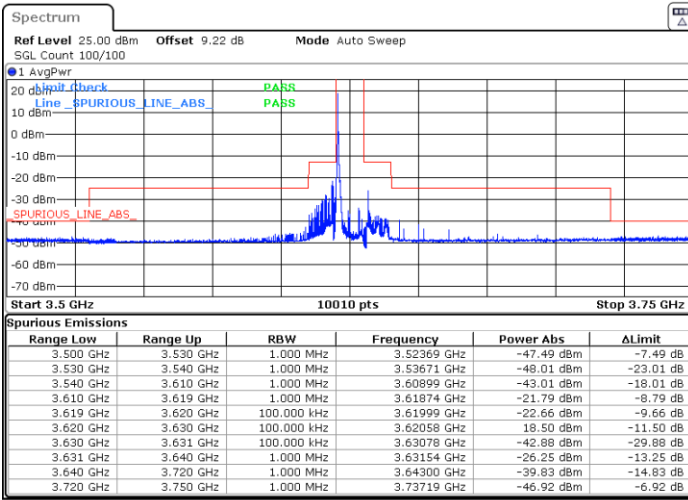

LTE Band 48 / 10MHz

64QAM

Lowest Channel / 1RB0

Lowest Channel / 1RBmax

Date: 5.MAR.2024 06:47:20

Date: 5.MAR.2024 06:54:07

Lowest Channel / FullRB

N/A

Date: 5.MAR.2024 07:00:52

LTE Band 48 / 10MHz

64QAM

Middle Channel / 1RB0

Middle Channel / 1RBmax

Date: 5.MAR.2024 07:07:34

Date: 5.MAR.2024 07:14:16

Middle Channel / Full

N/A

Date: 5.MAR.2024 07:20:58

LTE Band 48 / 10MHz

64QAM

Highest Channel / 1RB0

Highest Channel / 1RBmax

Date: 5.MAR.2024 07:27:44

Date: 5.MAR.2024 07:34:32

Highest Channel / FullIRB

N/A

Date: 5.MAR.2024 07:43:17

LTE Band 48 / 10MHz

256QAM

Lowest Channel / 1RB0

Lowest Channel / 1RBmax

Date: 5.MAR.2024 06:49:02