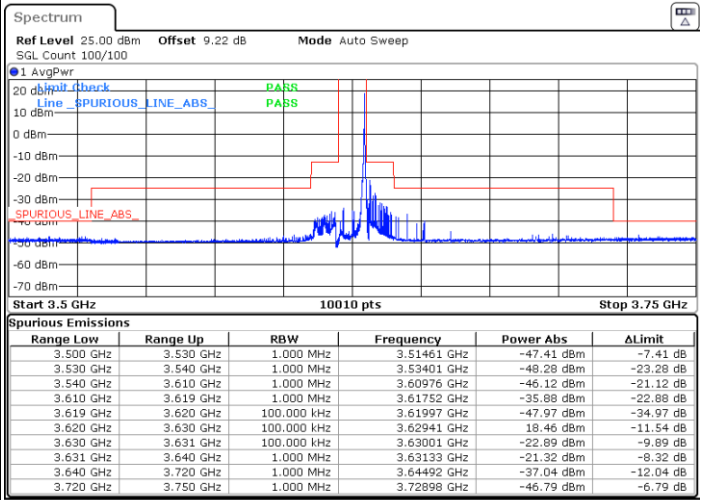

LTE Band 48 / 10MHz

64QAM

Lowest Channel / 1RB0

Lowest Channel / 1RBmax

Date: 5.MAR.2024 06:47:20

Date: 5.MAR.2024 06:54:07

Lowest Channel / FullRB

N/A

Date: 5.MAR.2024 07:00:52

LTE Band 48 / 10MHz

64QAM

Middle Channel / 1RB0

Middle Channel / 1RBmax

Date: 5.MAR.2024 07:07:34

Date: 5.MAR.2024 07:14:16

Middle Channel / Full

N/A

Date: 5.MAR.2024 07:20:58

LTE Band 48 / 10MHz

64QAM

Highest Channel / 1RB0

Highest Channel / 1RBmax

Date: 5.MAR.2024 07:27:44

Date: 5.MAR.2024 07:34:32

Highest Channel / FullIRB

N/A

Date: 5.MAR.2024 07:43:17

LTE Band 48 / 10MHz

256QAM

Lowest Channel / 1RB0

Lowest Channel / 1RBmax

Date: 5.MAR.2024 06:49:02