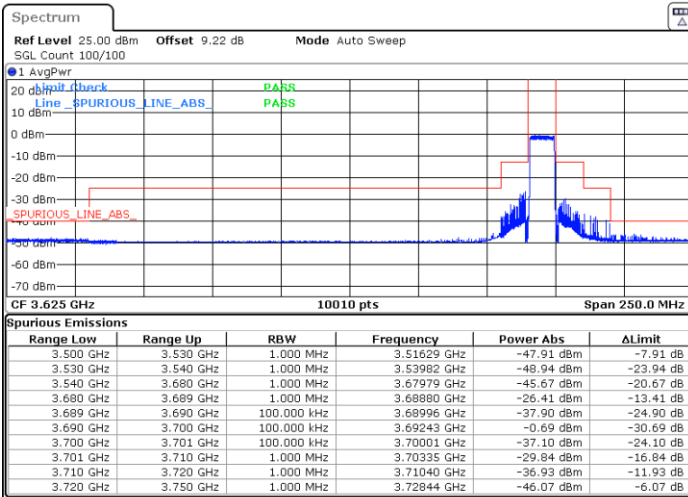

Date: 5.MAR.2024 07:09:15

Date: 5.MAR.2024 07:15:56

Middle Channel / Full

N/A

Date: 5.MAR.2024 07:22:39

LTE Band 48 / 10MHz

256QAM

Highest Channel / 1RB0

Highest Channel / 1RBmax

Date: 5.MAR.2024 07:29:25

Date: 5.MAR.2024 07:36:13

Highest Channel / FullRB

N/A

Date: 5.MAR.2024 07:44:57

LTE Band 48 / 15MHz

QPSK

Lowest Channel / 1RB0

Lowest Channel / 1RBmax

Date: 5.MAR.2024 07:50:26

Date: 5.MAR.2024 07:57:13

Lowest Channel / FullIRB

N/A

Date: 5.MAR.2024 08:04:02

LTE Band 48 / 15MHz