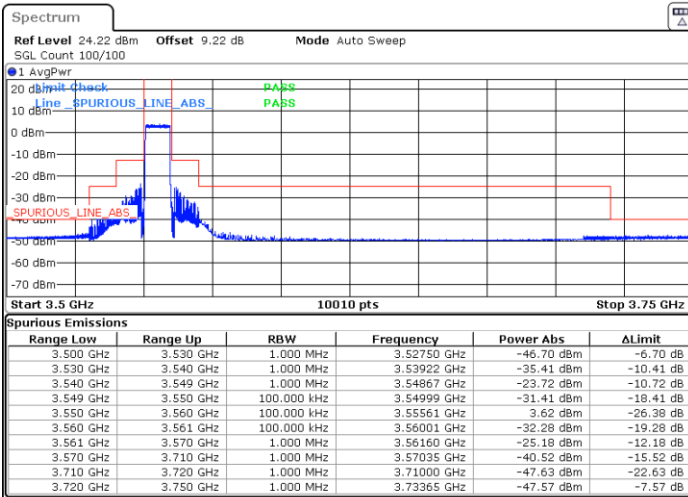

Date: 5.MAR.2024 06:20:05

LTE Band 48 / 5MHz

256QAM

Highest Channel / 1RB0

Highest Channel / 1RBmax

Date: 5.MAR.2024 06:26:54

Date: 5.MAR.2024 06:33:42

Highest Channel / FullIRB

N/A

Date: 5.MAR.2024 06:40:27

LTE Band 48 / 10MHz

QPSK

Lowest Channel / 1RB0

Lowest Channel / 1RBmax

Date: 5.MAR.2024 06:43:56

Date: 5.MAR.2024 06:50:43

Lowest Channel / FullIRB

N/A

Date: 5.MAR.2024 06:57:30

LTE Band 48 / 10MHz

QPSK

Middle Channel / 1RB0

Middle Channel / 1RBmax

Date: 5.MAR.2024 07:04:13

Date: 5.MAR.2024 07:10:55

Middle Channel / Full

N/A

Date: 5.MAR.2024 07:17:36

LTE Band 48 / 10MHz

QPSK

Highest Channel / 1RB0

Highest Channel / 1RBmax