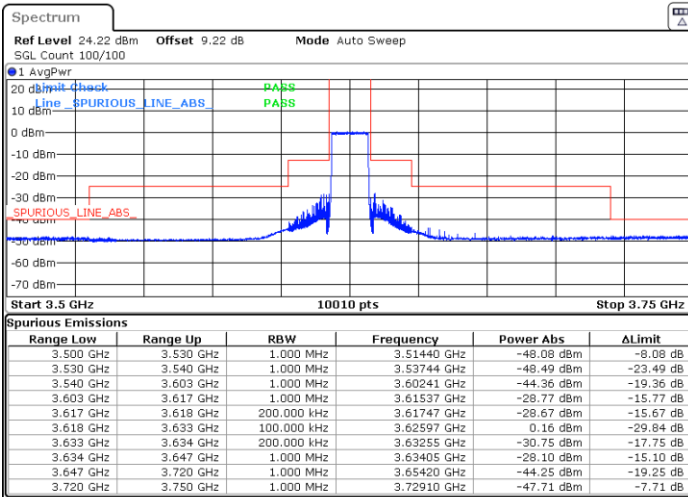

Date: 5.MAR.2024 08:44:35

LTE Band 48 / 15MHz

16QAM

Lowest Channel / 1RB0

Lowest Channel / 1RBmax

Date: 5.MAR.2024 07:52:09

Date: 5.MAR.2024 07:58:58

Lowest Channel / FullIRB

N/A

Date: 5.MAR.2024 08:05:43

LTE Band 48 / 15MHz

16QAM

Middle Channel / 1RB0

Middle Channel / 1RBmax

Date: 5.MAR.2024 08:12:29

Date: 5.MAR.2024 08:19:13

Middle Channel / Full

N/A

Date: 5.MAR.2024 08:25:56

LTE Band 48 / 15MHz

16QAM

Highest Channel / 1RB0

Highest Channel / 1RBmax

Date: 5.MAR.2024 08:32:42

Date: 5.MAR.2024 08:39:30

Highest Channel / FullIRB

N/A

Date: 5.MAR.2024 08:48:16

LTE Band 48 / 15MHz

64QAM

Lowest Channel / 1RB0

Lowest Channel / 1RBmax