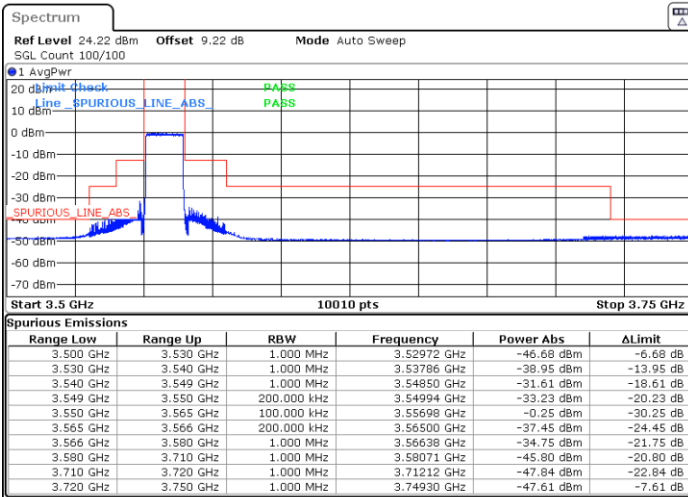

Middle Channel / Full

N/A

Date: 5.MAR.2024 08:25:56

LTE Band 48 / 15MHz

16QAM

Highest Channel / 1RB0

Highest Channel / 1RBmax

Date: 5.MAR.2024 08:32:42

Date: 5.MAR.2024 08:39:30

Highest Channel / FullIRB

N/A

Date: 5.MAR.2024 08:48:16

LTE Band 48 / 15MHz

64QAM

Lowest Channel / 1RB0

Lowest Channel / 1RBmax

Date: 5.MAR.2024 07:53:51

Date: 5.MAR.2024 08:00:40

Lowest Channel / FullIRB

N/A

Date: 5.MAR.2024 08:07:25

LTE Band 48 / 15MHz

64QAM

Middle Channel / 1RB0