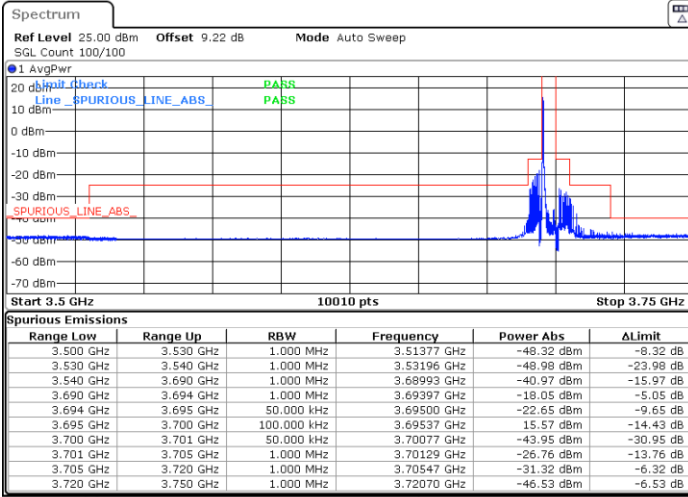

Date: 5.MAR.2024 06:20:05

LTE Band 48 / 5MHz

256QAM

Highest Channel / 1RB0

Highest Channel / 1RBmax

Date: 5.MAR.2024 06:26:54

Date: 5.MAR.2024 06:33:42

Highest Channel / FullIRB

N/A

Date: 5.MAR.2024 06:40:27

LTE Band 48 / 10MHz

QPSK

Lowest Channel / 1RB0

Lowest Channel / 1RBmax

Date: 5.MAR.2024 06:43:56

Date: 5.MAR.2024 06:50:43