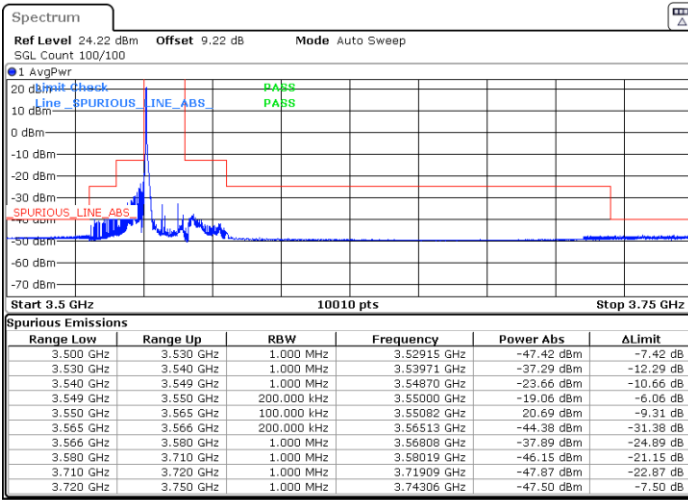

Date: 5.MAR.2024 07:09:15

Date: 5.MAR.2024 07:15:56

Middle Channel / Full

N/A

Date: 5.MAR.2024 07:22:39

LTE Band 48 / 10MHz

256QAM

Highest Channel / 1RB0

Highest Channel / 1RBmax

Date: 5.MAR.2024 07:29:25

Date: 5.MAR.2024 07:36:13

Highest Channel / FullRB

N/A

Date: 5.MAR.2024 07:44:57

LTE Band 48 / 15MHz

QPSK

Lowest Channel / 1RB0

Lowest Channel / 1RBmax

Date: 5.MAR.2024 07:50:26

Date: 5.MAR.2024 07:57:13

Lowest Channel / FullIRB

N/A

Date: 5.MAR.2024 08:04:02

LTE Band 48 / 15MHz