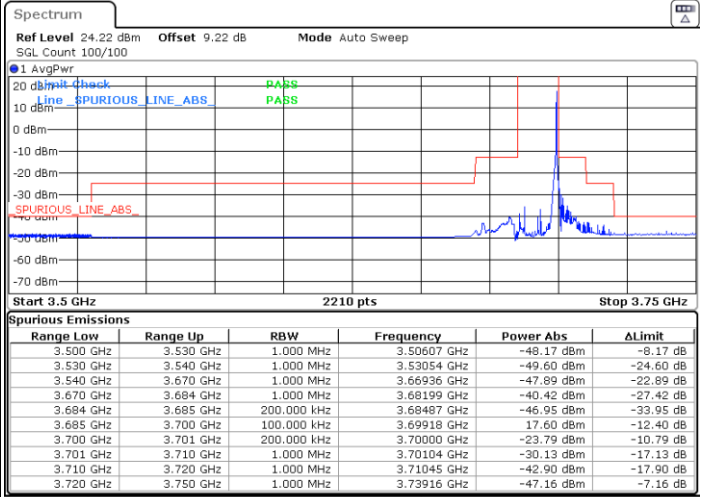

Date: 5.MAR.2024 08:39:30

Highest Channel / FullIRB

N/A

Date: 5.MAR.2024 08:48:16

LTE Band 48 / 15MHz

64QAM

Lowest Channel / 1RB0

Lowest Channel / 1RBmax

Date: 5.MAR.2024 07:53:51

Date: 5.MAR.2024 08:00:40

Lowest Channel / FullIRB

N/A

Date: 5.MAR.2024 08:07:25

LTE Band 48 / 15MHz

64QAM

Middle Channel / 1RB0

Middle Channel / 1RBmax

Date: 5.MAR.2024 08:14:10

Date: 5.MAR.2024 08:20:54

Middle Channel / Full

N/A

Date: 5.MAR.2024 08:27:37

LTE Band 48 / 15MHz

64QAM

Highest Channel / 1RB0

Highest Channel / 1RBmax

Date: 5.MAR.2024 08:34:23

Date: 5.MAR.2024 08:41:12

Highest Channel / FullIRB

N/A

Date: 5.MAR.2024 08:49:57

LTE Band 48 / 15MHz