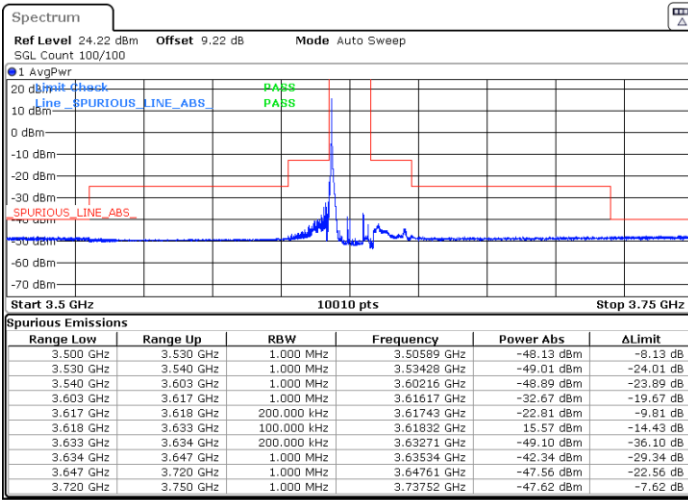

Highest Channel / 1RB0

Highest Channel / 1RBmax

Date: 5.MAR.2024 08:34:23

Date: 5.MAR.2024 08:41:12

Highest Channel / FullIRB

N/A

Date: 5.MAR.2024 08:49:57

LTE Band 48 / 15MHz

256QAM

Lowest Channel / 1RB0

Lowest Channel / 1RBmax

Date: 5.MAR.2024 07:55:32

Date: 5.MAR.2024 08:02:21

Lowest Channel / FullIRB

N/A

Date: 5.MAR.2024 08:09:08

LTE Band 48 / 15MHz

256QAM

Middle Channel / 1RB0

Middle Channel / 1RBmax

Date: 5.MAR.2024 08:15:52

Date: 5.MAR.2024 08:22:34

Middle Channel / Full

N/A

Date: 5.MAR.2024 10:26:22

LTE Band 48 / 15MHz

256QAM

Highest Channel / 1RB0

Highest Channel / 1RBmax

Date: 5.MAR.2024 08:36:05

Date: 5.MAR.2024 08:42:53

Highest Channel / FullIRB