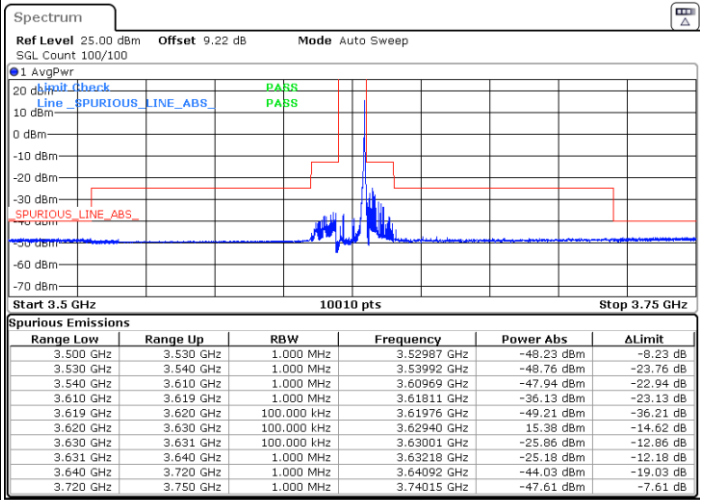

Highest Channel / FullIRB

N/A

Date: 5.MAR.2024 07:43:17

LTE Band 48 / 10MHz

256QAM

Lowest Channel / 1RB0

Lowest Channel / 1RBmax

Date: 5.MAR.2024 06:49:02

Date: 5.MAR.2024 06:55:48

Lowest Channel / FullIRB

N/A

Date: 5.MAR.2024 07:02:33

LTE Band 48 / 10MHz

256QAM

Middle Channel / 1RB0

Middle Channel / 1RBmax

Date: 5.MAR.2024 07:09:15

Date: 5.MAR.2024 07:15:56

Middle Channel / Full

N/A

Date: 5.MAR.2024 07:22:39

LTE Band 48 / 10MHz

256QAM

Highest Channel / 1RB0

Highest Channel / 1RBmax

Date: 5.MAR.2024 07:29:25

Date: 5.MAR.2024 07:36:13

Highest Channel / FullRB

N/A

Date: 5.MAR.2024 07:44:57

LTE Band 48 / 15MHz

QPSK