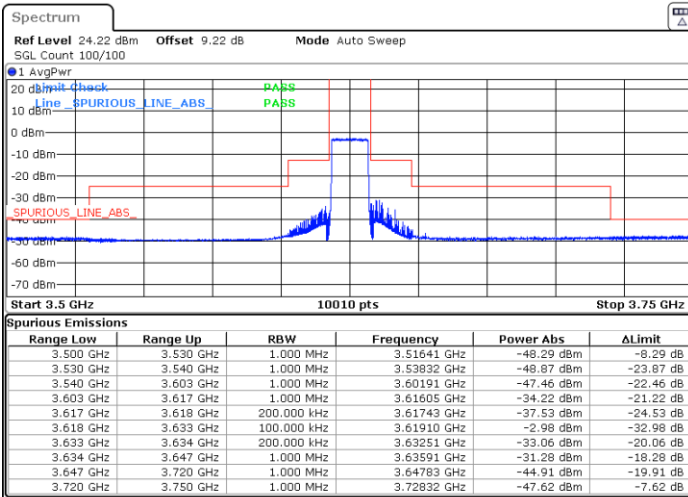

Highest Channel / 1RB0

Highest Channel / 1RBmax

Date: 5.MAR.2024 08:34:23

Date: 5.MAR.2024 08:41:12

Highest Channel / FullIRB

N/A

Date: 5.MAR.2024 08:49:57

LTE Band 48 / 15MHz

256QAM

Lowest Channel / 1RB0

Lowest Channel / 1RBmax

Date: 5.MAR.2024 07:55:32

Date: 5.MAR.2024 08:02:21

Lowest Channel / FullIRB

N/A

Date: 5.MAR.2024 08:09:08

LTE Band 48 / 15MHz

256QAM

Middle Channel / 1RB0

Middle Channel / 1RBmax

Date: 5.MAR.2024 08:15:52

Date: 5.MAR.2024 08:22:34

Middle Channel / Full

N/A

Date: 5.MAR.2024 10:26:22

LTE Band 48 / 15MHz

256QAM

Highest Channel / 1RB0

Highest Channel / 1RBmax

Date: 5.MAR.2024 08:36:05

Date: 5.MAR.2024 08:42:53

Highest Channel / FullIRB