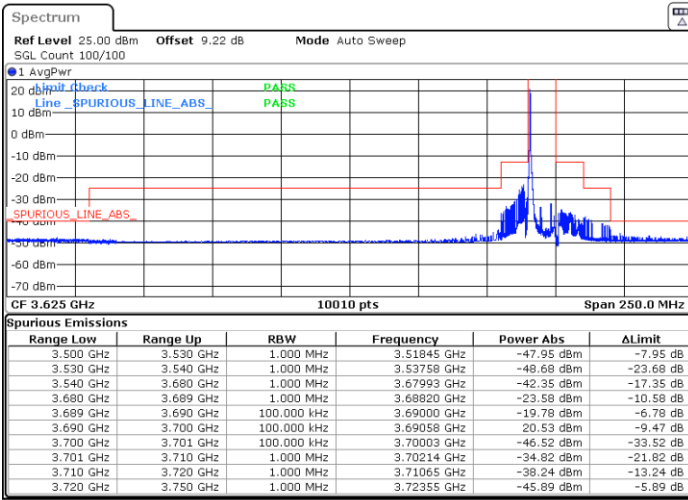

Lowest Channel / FullIRB

N/A

Date: 5.MAR.2024 06:57:30

LTE Band 48 / 10MHz

QPSK

Middle Channel / 1RB0

Middle Channel / 1RBmax

Date: 5.MAR.2024 07:04:13

Date: 5.MAR.2024 07:10:55

Middle Channel / Full

N/A

Date: 5.MAR.2024 07:17:36

LTE Band 48 / 10MHz

QPSK

Highest Channel / 1RB0

Highest Channel / 1RBmax

Date: 5.MAR.2024 07:24:19

Date: 5.MAR.2024 07:31:06

Highest Channel / FullIRB

N/A

Date: 5.MAR.2024 07:37:54

LTE Band 48 / 10MHz

16QAM

Lowest Channel / 1RB0