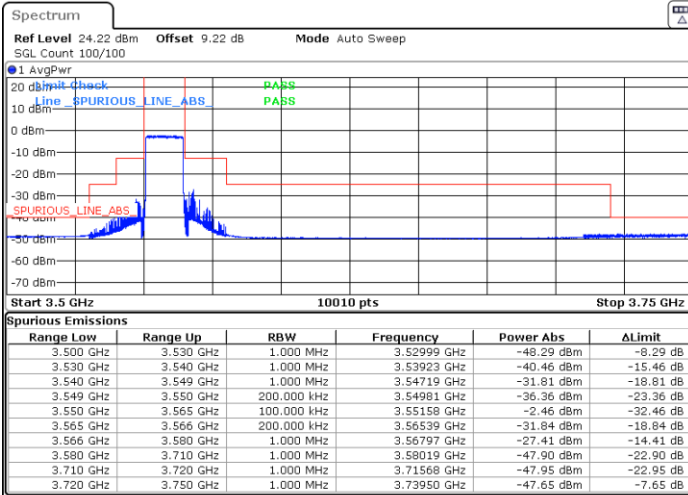

Highest Channel / 1RB0

Highest Channel / 1RBmax

Date: 5.MAR.2024 08:34:23

Date: 5.MAR.2024 08:41:12

Highest Channel / FullIRB

N/A

Date: 5.MAR.2024 08:49:57

LTE Band 48 / 15MHz

256QAM

Lowest Channel / 1RB0

Lowest Channel / 1RBmax

Date: 5.MAR.2024 07:55:32

Date: 5.MAR.2024 08:02:21

Lowest Channel / FullIRB

N/A

Date: 5.MAR.2024 08:09:08

LTE Band 48 / 15MHz

256QAM

Middle Channel / 1RB0

Middle Channel / 1RBmax

Date: 5.MAR.2024 08:15:52

Date: 5.MAR.2024 08:22:34

Middle Channel / Full

N/A

Date: 5.MAR.2024 10:26:22

LTE Band 48 / 15MHz

256QAM

Highest Channel / 1RB0

Highest Channel / 1RBmax

Date: 5.MAR.2024 08:36:05

Date: 5.MAR.2024 08:42:53

Highest Channel / FullIRB