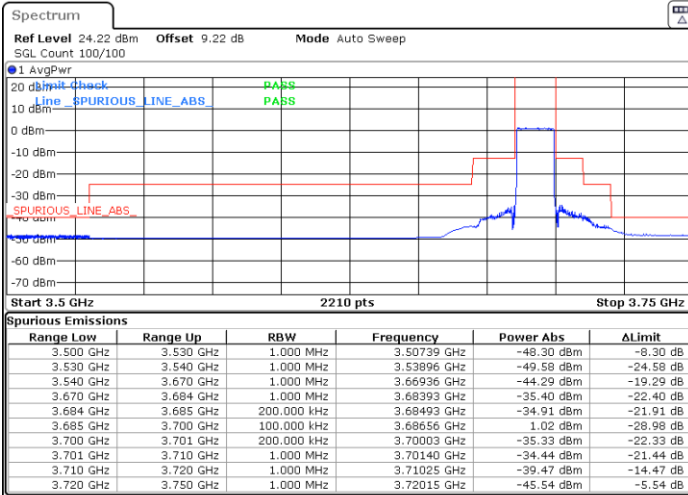

Lowest Channel / 1RB0

Lowest Channel / 1RBmax

Date: 5.MAR.2024 07:50:26

Date: 5.MAR.2024 07:57:13

Lowest Channel / FullIRB

N/A

Date: 5.MAR.2024 08:04:02

LTE Band 48 / 15MHz

LTE Band 48 / 15MHz

QPSK

Highest Channel / 1RB0

Highest Channel / 1RBmax

Date: 5.MAR.2024 08:30:57

Date: 5.MAR.2024 08:37:46

Highest Channel / FullIRB

N/A

Date: 5.MAR.2024 08:44:35

LTE Band 48 / 15MHz

16QAM

Lowest Channel / 1RB0

Lowest Channel / 1RBmax

Date: 5.MAR.2024 07:52:09

Date: 5.MAR.2024 07:58:58

Lowest Channel / FullIRB