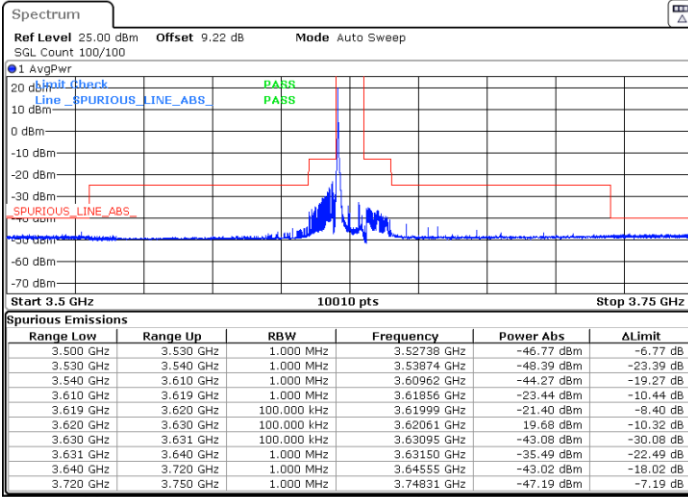

Date: 5.MAR.2024 07:24:19

Date: 5.MAR.2024 07:31:06

Highest Channel / FullIRB

N/A

Date: 5.MAR.2024 07:37:54

LTE Band 48 / 10MHz

16QAM

Lowest Channel / 1RB0

Lowest Channel / 1RBmax

Date: 5.MAR.2024 06:45:39

Date: 5.MAR.2024 06:52:27

Lowest Channel / FullRB

N/A

Date: 5.MAR.2024 06:59:12

LTE Band 48 / 10MHz

16QAM

Middle Channel / 1RB0

Middle Channel / 1RBmax

Date: 5.MAR.2024 07:05:54

Date: 5.MAR.2024 10:31:55

Middle Channel / Full

N/A

Date: 5.MAR.2024 07:19:16

LTE Band 48 / 10MHz