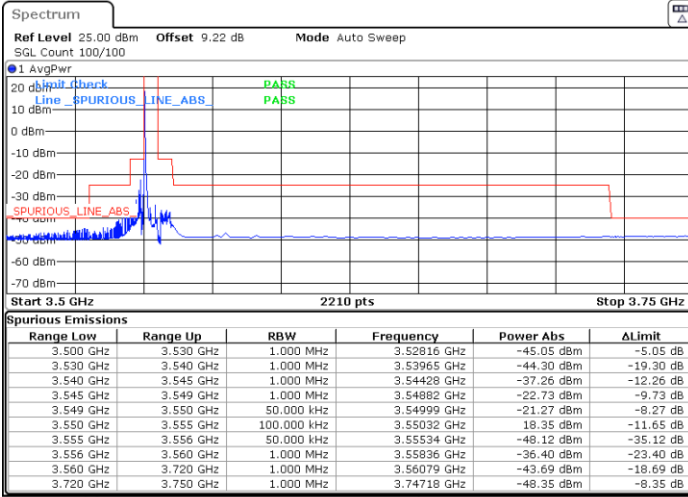

Date: 5.MAR.2024 06:03:19

Date: 5.MAR.2024 06:10:01

Middle Channel / Full

N/A

Date: 5.MAR.2024 06:16:44

LTE Band 48 / 5MHz

16QAM

Highest Channel / 1RB0

Highest Channel / 1RBmax

Date: 5.MAR.2024 06:23:31

Date: 5.MAR.2024 10:17:20

Highest Channel / FullIRB

N/A

Date: 5.MAR.2024 06:37:04

LTE Band 48 / 5MHz

64QAM

Lowest Channel / 1RB0

Lowest Channel / 1RBmax

Date: 5.MAR.2024 05:44:01

Date: 5.MAR.2024 05:50:49

Lowest Channel / FullIRB

N/A

Date: 5.MAR.2024 05:57:35

LTE Band 48 / 5MHz