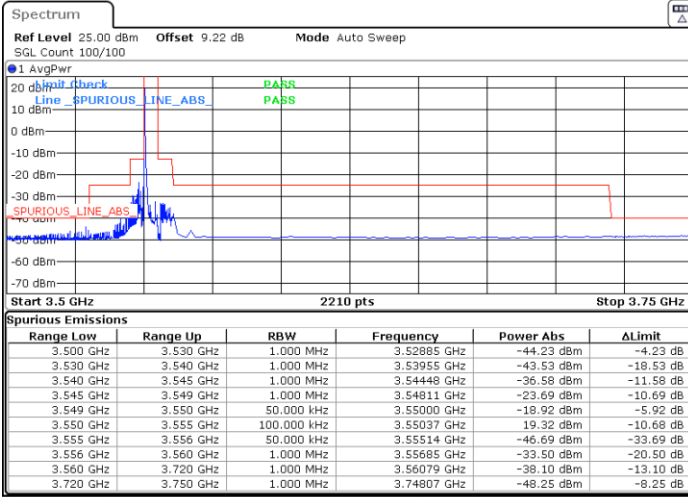

N/A

Date: 5.MAR.2024 06:15:03

LTE Band 48 / 5MHz

QPSK

Highest Channel / 1RB0

Highest Channel / 1RBmax

Date: 5.MAR.2024 06:21:46

Date: 5.MAR.2024 11:14:03

Highest Channel / FullIRB

N/A

Date: 5.MAR.2024 11:06:01

LTE Band 48 / 5MHz

16QAM

Lowest Channel / 1RB0

Lowest Channel / 1RBmax

Date: 5.MAR.2024 05:42:20

Date: 5.MAR.2024 05:49:08

Lowest Channel / FullIRB

N/A

Date: 5.MAR.2024 05:55:54

LTE Band 48 / 5MHz

16QAM

Middle Channel / 1RB0

Middle Channel / 1RBmax