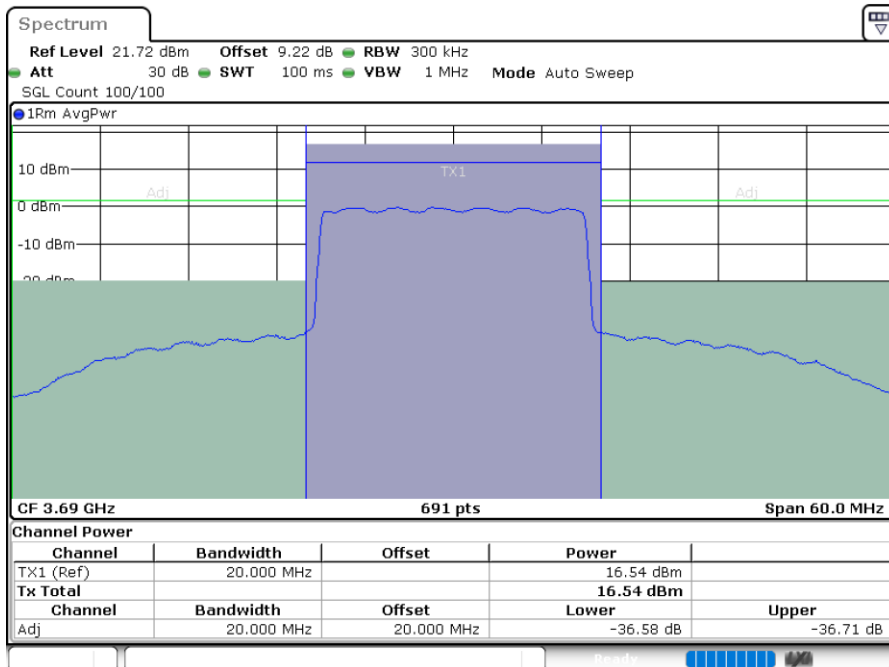

Highest Channel / 1RB0

Highest Channel / 1RBmax

Date: 9.MAR.2024 00:43:39

Date: 9.MAR.2024 00:46:07

Highest Channel / FullRB

Date: 9.MAR.2024 00:48:32

**26dB Bandwidth**

Mode	LTE Band 48 : 26dB BW(MHz)	
BW	5MHz	
Mod.	QPSK	16QAM
Middle CH	4.87	4.93
BW	10MHz	
Mod.	QPSK	16QAM
Middle CH	9.73	9.63
BW	15MHz	
Mod.	QPSK	16QAM
Middle CH	14.27	14.54
BW	20MHz	
Mod.	QPSK	16QAM
Middle CH	18.74	18.66