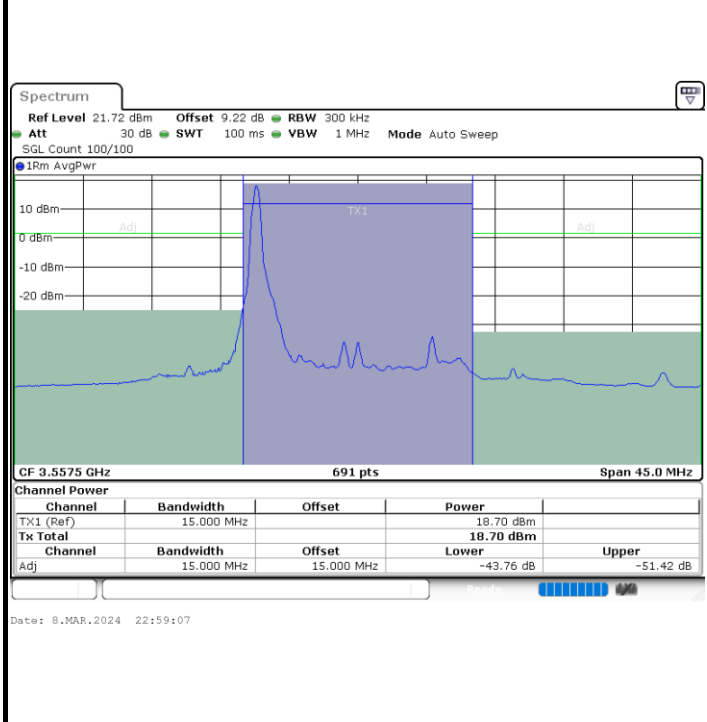

Date: 8.MAR.2024 23:34:24

Date: 8.MAR.2024 23:36:55

Highest Channel / FullRB

Date: 8.MAR.2024 23:39:20

**LTE Band 48 / 15MHz**

**256QAM**

**Lowest Channel / 1RB0**

**Lowest Channel / 1RBmax**

**Lowest Channel / FullRB**

LTE Band 48 / 15MHz

256QAM

Middle Channel / 1RB0

Middle Channel / 1RBmax

Date: 9.MAR.2024 01:30:12

Date: 9.MAR.2024 01:29:17

Middle Channel / FullRB