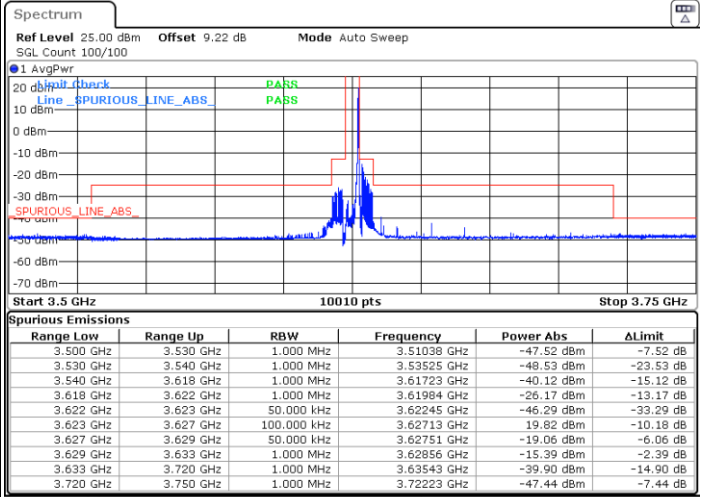

Highest Channel / FullIRB

N/A

Date: 5.MAR.2024 11:06:01

LTE Band 48 / 5MHz

16QAM

Lowest Channel / 1RB0

Lowest Channel / 1RBmax

Date: 5.MAR.2024 05:42:20

Date: 5.MAR.2024 05:49:08

Lowest Channel / FullIRB

N/A

Date: 5.MAR.2024 05:55:54

LTE Band 48 / 5MHz

16QAM

Middle Channel / 1RB0

Middle Channel / 1RBmax

Date: 5.MAR.2024 06:03:19

Date: 5.MAR.2024 06:10:01

Middle Channel / Full

N/A

Date: 5.MAR.2024 06:16:44

LTE Band 48 / 5MHz

16QAM

Highest Channel / 1RB0

Highest Channel / 1RBmax

Date: 5.MAR.2024 06:23:31

Date: 5.MAR.2024 10:17:20

Highest Channel / FullIRB

N/A

Date: 5.MAR.2024 06:37:04

LTE Band 48 / 5MHz

64QAM