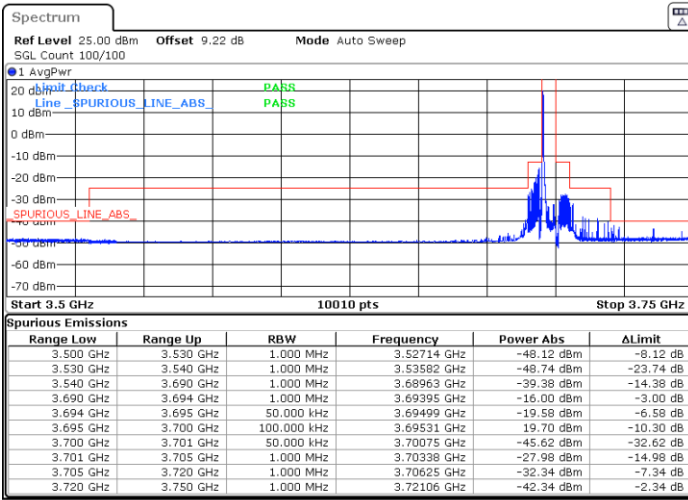

Date: 5.MAR.2024 05:49:08

Lowest Channel / FullIRB

N/A

Date: 5.MAR.2024 05:55:54

LTE Band 48 / 5MHz

16QAM

Middle Channel / 1RB0

Middle Channel / 1RBmax

Date: 5.MAR.2024 06:03:19

Date: 5.MAR.2024 06:10:01

Middle Channel / Full

N/A

Date: 5.MAR.2024 06:16:44

LTE Band 48 / 5MHz

16QAM

Highest Channel / 1RB0

Highest Channel / 1RBmax

Date: 5.MAR.2024 06:23:31

Date: 5.MAR.2024 10:17:20

Highest Channel / FullIRB

N/A

Date: 5.MAR.2024 06:37:04

LTE Band 48 / 5MHz

64QAM

Lowest Channel / 1RB0

Lowest Channel / 1RBmax

Date: 5.MAR.2024 05:44:01

Date: 5.MAR.2024 05:50:49

Lowest Channel / FullIRB

N/A

Date: 5.MAR.2024 05:57:35

LTE Band 48 / 5MHz