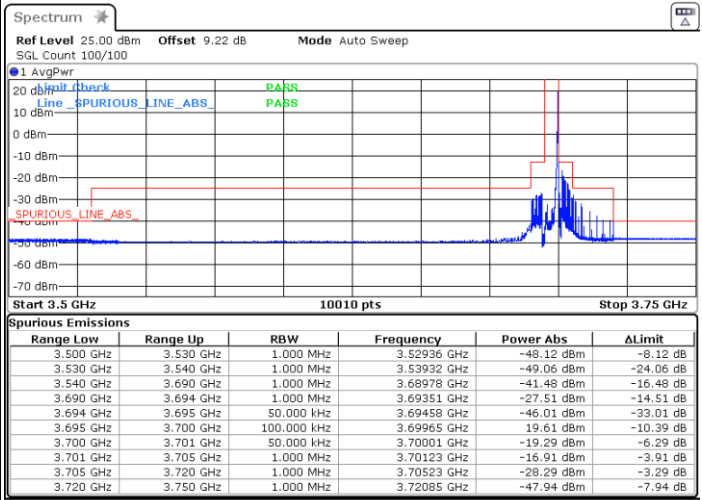

Date: 5.MAR.2024 05:49:08

Lowest Channel / FullIRB

N/A

Date: 5.MAR.2024 05:55:54

LTE Band 48 / 5MHz

16QAM

Middle Channel / 1RB0

Middle Channel / 1RBmax

Date: 5.MAR.2024 06:03:19

Date: 5.MAR.2024 06:10:01

Middle Channel / Full

N/A

Date: 5.MAR.2024 06:16:44

LTE Band 48 / 5MHz

16QAM

Highest Channel / 1RB0

Highest Channel / 1RBmax

Date: 5.MAR.2024 06:23:31

Date: 5.MAR.2024 10:17:20

Highest Channel / FullIRB

N/A

Date: 5.MAR.2024 06:37:04

LTE Band 48 / 5MHz

64QAM

Lowest Channel / 1RB0

Lowest Channel / 1RBmax

Date: 5.MAR.2024 05:44:01

Date: 5.MAR.2024 05:50:49

Lowest Channel / FullIRB

N/A

Date: 5.MAR.2024 05:57:35

LTE Band 48 / 5MHz