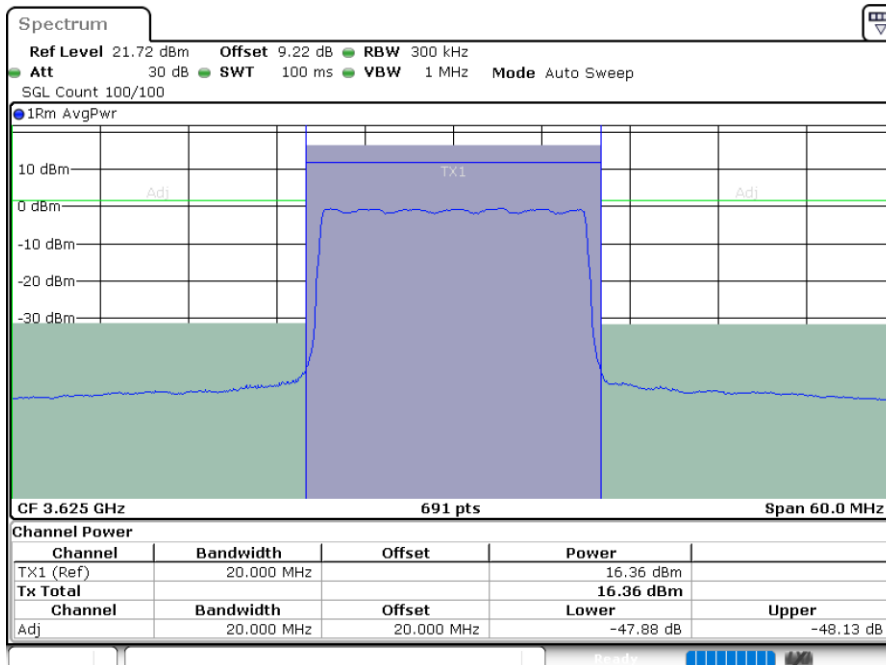

Middle Channel / 1RB0

Middle Channel / 1RBmax

Date: 9.MAR.2024 00:54:14

Date: 9.MAR.2024 00:54:55

Middle Channel / FullRB

Date: 9.MAR.2024 00:59:57

LTE Band 48 / 20MHz

256QAM

Highest Channel / 1RB0

Highest Channel / 1RBmax

Date: 9.MAR.2024 00:43:39

Date: 9.MAR.2024 00:46:07

Highest Channel / FullRB

Date: 9.MAR.2024 00:48:32

**26dB Bandwidth**

Mode	LTE Band 48 : 26dB BW(MHz)	
BW	5MHz	
Mod.	QPSK	16QAM
Middle CH	4.87	4.93
BW	10MHz	
Mod.	QPSK	16QAM
Middle CH	9.73	9.63
BW	15MHz	
Mod.	QPSK	16QAM
Middle CH	14.27	14.54
BW	20MHz	
Mod.	QPSK	16QAM
Middle CH	18.74	18.66