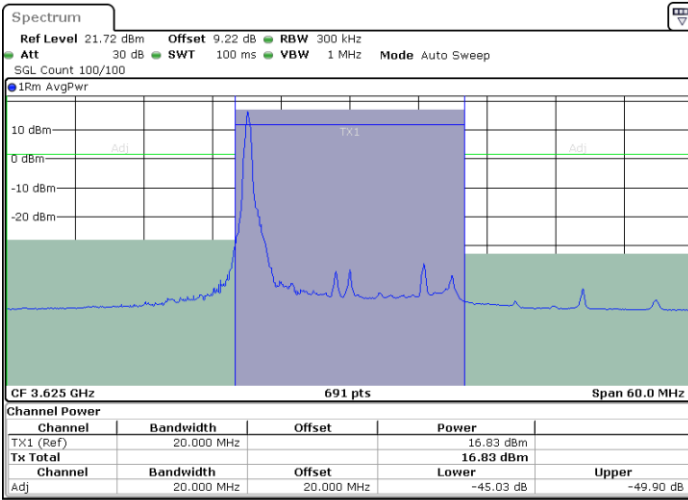

Highest Channel / 1RB0

Highest Channel / 1RBmax

Date: 9.MAR.2024 00:43:02

Date: 9.MAR.2024 00:45:31

Highest Channel / FullRB

Date: 9.MAR.2024 00:47:56

LTE Band 48 / 20MHz

256QAM

Lowest Channel / 1RB0

Lowest Channel / 1RBmax

Date: 9.MAR.2024 00:01:49

Date: 9.MAR.2024 00:04:27

Lowest Channel / FullRB

Date: 9.MAR.2024 00:06:52

LTE Band 48 / 20MHz

256QAM

Middle Channel / 1RB0

Middle Channel / 1RBmax

Date: 9.MAR.2024 00:54:14

Date: 9.MAR.2024 00:54:55

Middle Channel / FullRB

Date: 9.MAR.2024 00:59:57

LTE Band 48 / 20MHz

256QAM

Highest Channel / 1RB0

Highest Channel / 1RBmax

Date: 9.MAR.2024 00:43:39

Date: 9.MAR.2024 00:46:07

Highest Channel / FullRB

Date: 9.MAR.2024 00:48:32

**26dB Bandwidth**

Mode	LTE Band 48 : 26dB BW(MHz)	
BW	5MHz	
Mod.	QPSK	16QAM
Middle CH	4.87	4.93
BW	10MHz	
Mod.	QPSK	16QAM
Middle CH	9.73	9.63
BW	15MHz	
Mod.	QPSK	16QAM
Middle CH	14.27	14.54
BW	20MHz	
Mod.	QPSK	16QAM
Middle CH	18.74	18.66