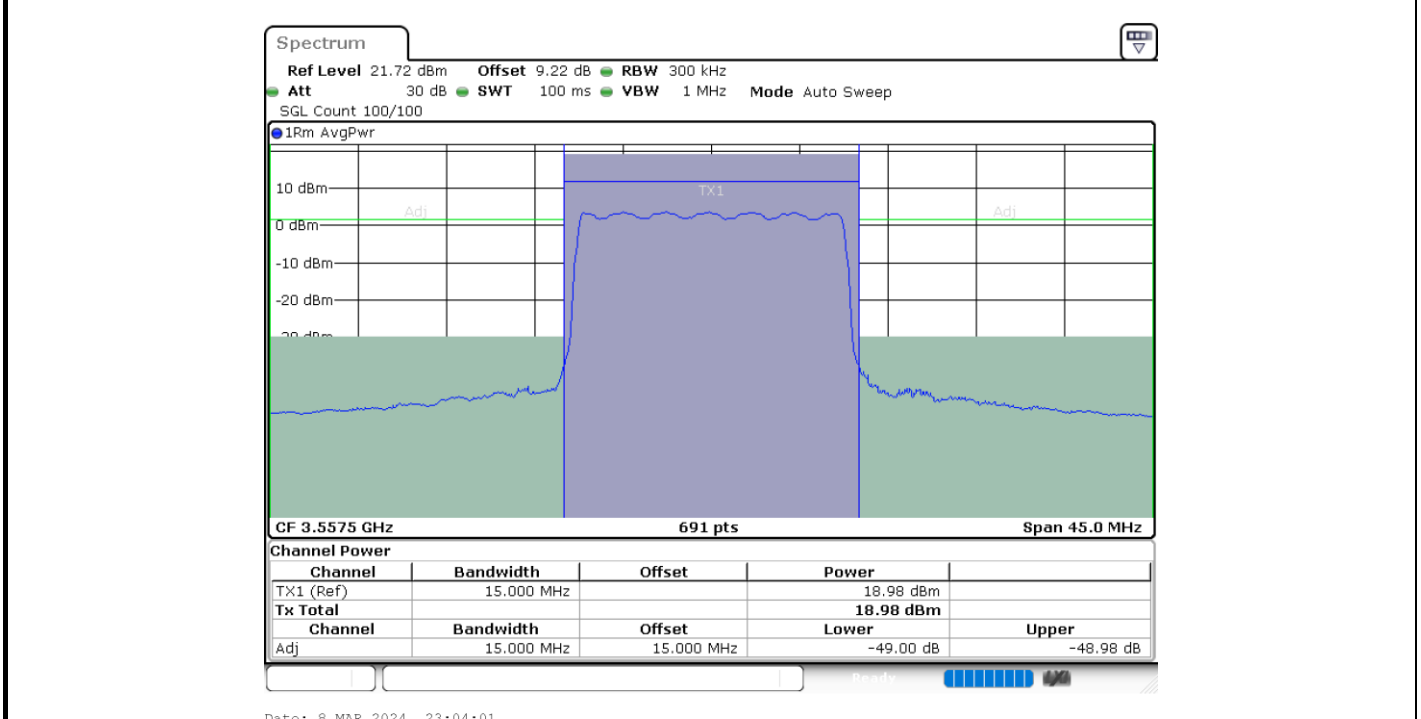

Lowest Channel / FullRB