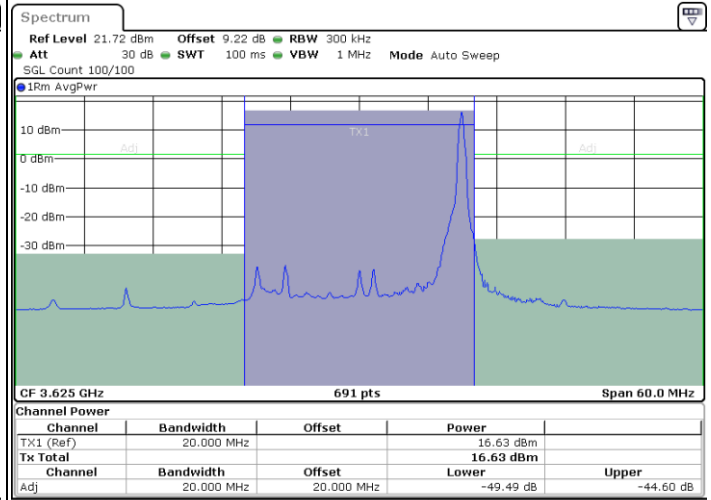

Highest Channel / 1RB0

Highest Channel / 1RBmax

Date: 9.MAR.2024 00:43:02

Date: 9.MAR.2024 00:45:31

Highest Channel / FullRB

Date: 9.MAR.2024 00:47:56

LTE Band 48 / 20MHz

256QAM

Lowest Channel / 1RB0

Lowest Channel / 1RBmax

Date: 9.MAR.2024 00:01:49

Date: 9.MAR.2024 00:04:27

Lowest Channel / FullRB

Date: 9.MAR.2024 00:06:52

LTE Band 48 / 20MHz

256QAM

Middle Channel / 1RB0

Middle Channel / 1RBmax

Date: 9.MAR.2024 00:54:14

Date: 9.MAR.2024 00:54:55

Middle Channel / FullRB

Date: 9.MAR.2024 00:59:57

LTE Band 48 / 20MHz

256QAM