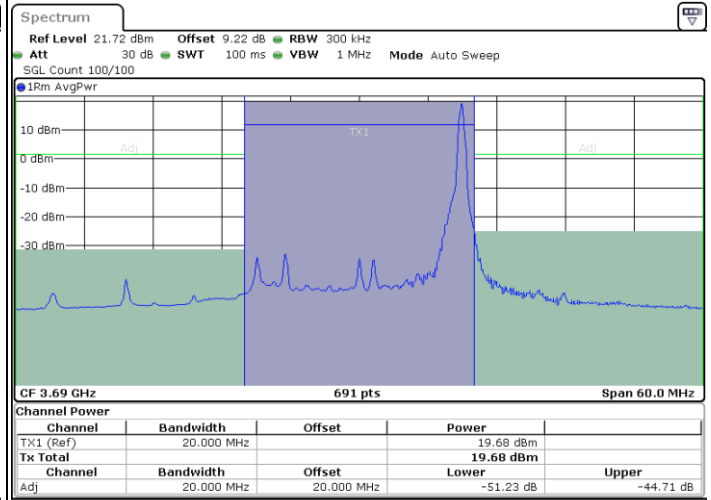

Lowest Channel / 1RB0

Lowest Channel / 1RBmax

Date: 9.MAR.2024 00:01:13

Date: 9.MAR.2024 00:03:50

Lowest Channel / FullIRB

Date: 9.MAR.2024 00:06:16

LTE Band 48 / 20MHz

64QAM

Middle Channel / 1RB0

Middle Channel / 1RBmax

Date: 9.MAR.2024 00:53:32

Date: 9.MAR.2024 00:55:36

Middle Channel / FullRB

Date: 9.MAR.2024 00:59:15

LTE Band 48 / 20MHz

64QAM

Highest Channel / 1RB0

Highest Channel / 1RBmax

Date: 9.MAR.2024 00:43:02

Date: 9.MAR.2024 00:45:31

Highest Channel / FullRB

Date: 9.MAR.2024 00:47:56

LTE Band 48 / 20MHz

256QAM