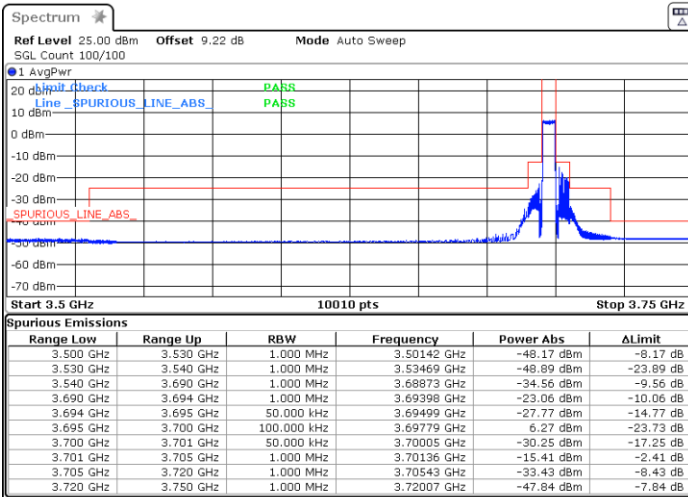

# Conducted Band Edge

LTE Band 48 / 5MHz

QPSK

Middle Channel / 1RB0

Middle Channel / 1RBmax

Date: 5.MAR.2024 06:00:57

Date: 5.MAR.2024 06:08:21

Middle Channel / Full

N/A

Date: 5.MAR.2024 06:15:03

LTE Band 48 / 5MHz

QPSK

Highest Channel / 1RB0

Highest Channel / 1RBmax

Date: 5.MAR.2024 06:21:46

Date: 5.MAR.2024 11:14:03

Highest Channel / FullIRB

N/A

Date: 5.MAR.2024 11:06:01

LTE Band 48 / 5MHz

16QAM

Lowest Channel / 1RB0

Lowest Channel / 1RBmax

Date: 5.MAR.2024 05:42:20

Date: 5.MAR.2024 05:49:08

Lowest Channel / FullIRB

N/A

Date: 5.MAR.2024 05:55:54

LTE Band 48 / 5MHz

16QAM

Middle Channel / 1RB0

Middle Channel / 1RBmax