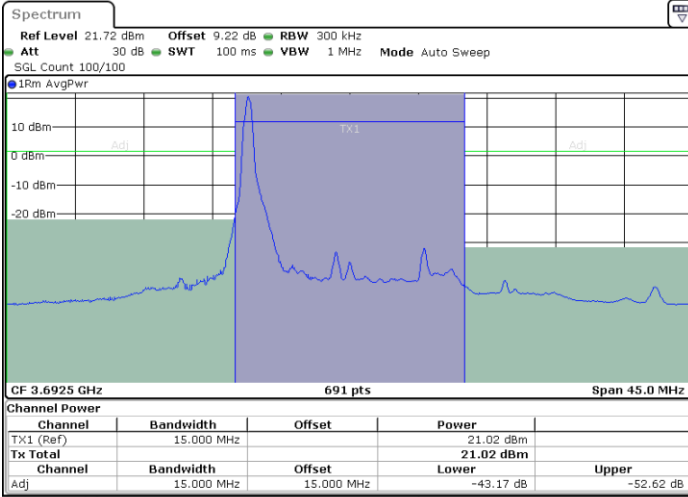

LTE Band 48 / 15MHz

64QAM

Lowest Channel / 1RB0      Lowest Channel / 1RBmax

Lowest Channel / FullIRB

LTE Band 48 / 15MHz

64QAM

Middle Channel / 1RB0

Middle Channel / 1RBmax

Date: 9.MAR.2024 01:30:53

Date: 9.MAR.2024 01:28:37

Middle Channel / FullRB

Date: 9.MAR.2024 01:34:41

LTE Band 48 / 15MHz

64QAM

Highest Channel / 1RB0

Highest Channel / 1RBmax

Date: 8.MAR.2024 23:34:24

Date: 8.MAR.2024 23:36:55

Highest Channel / FullRB

Date: 8.MAR.2024 23:39:20

**LTE Band 48 / 15MHz**

**256QAM**

**Lowest Channel / 1RB0**

**Lowest Channel / 1RBmax**