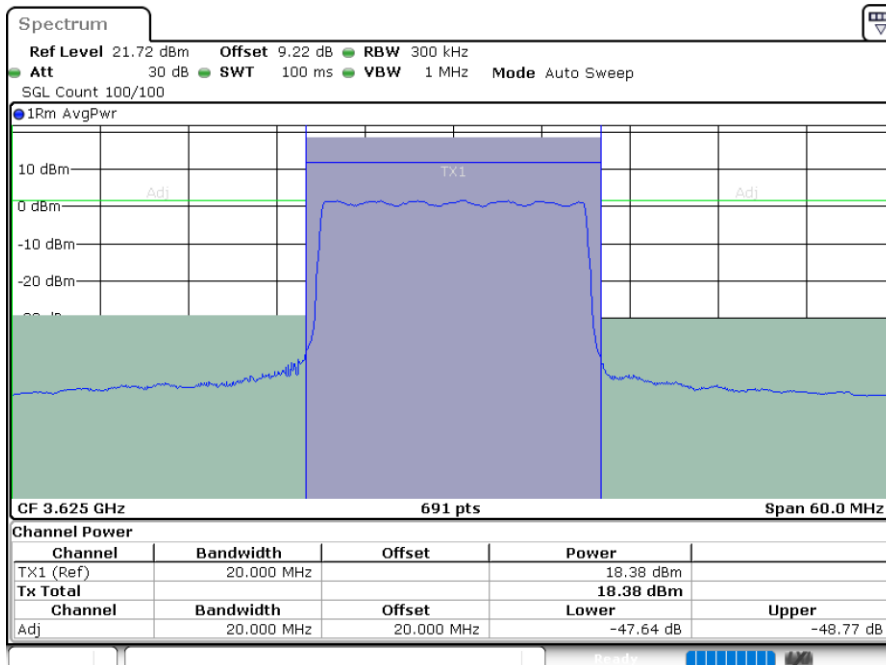

Middle Channel / 1RB0

Middle Channel / 1RBmax

Date: 9.MAR.2024 00:53:32

Date: 9.MAR.2024 00:55:36

Middle Channel / FullRB

Date: 9.MAR.2024 00:59:15

LTE Band 48 / 20MHz

64QAM

Highest Channel / 1RB0

Highest Channel / 1RBmax

Date: 9.MAR.2024 00:43:02

Date: 9.MAR.2024 00:45:31

Highest Channel / FullRB

Date: 9.MAR.2024 00:47:56

LTE Band 48 / 20MHz

256QAM