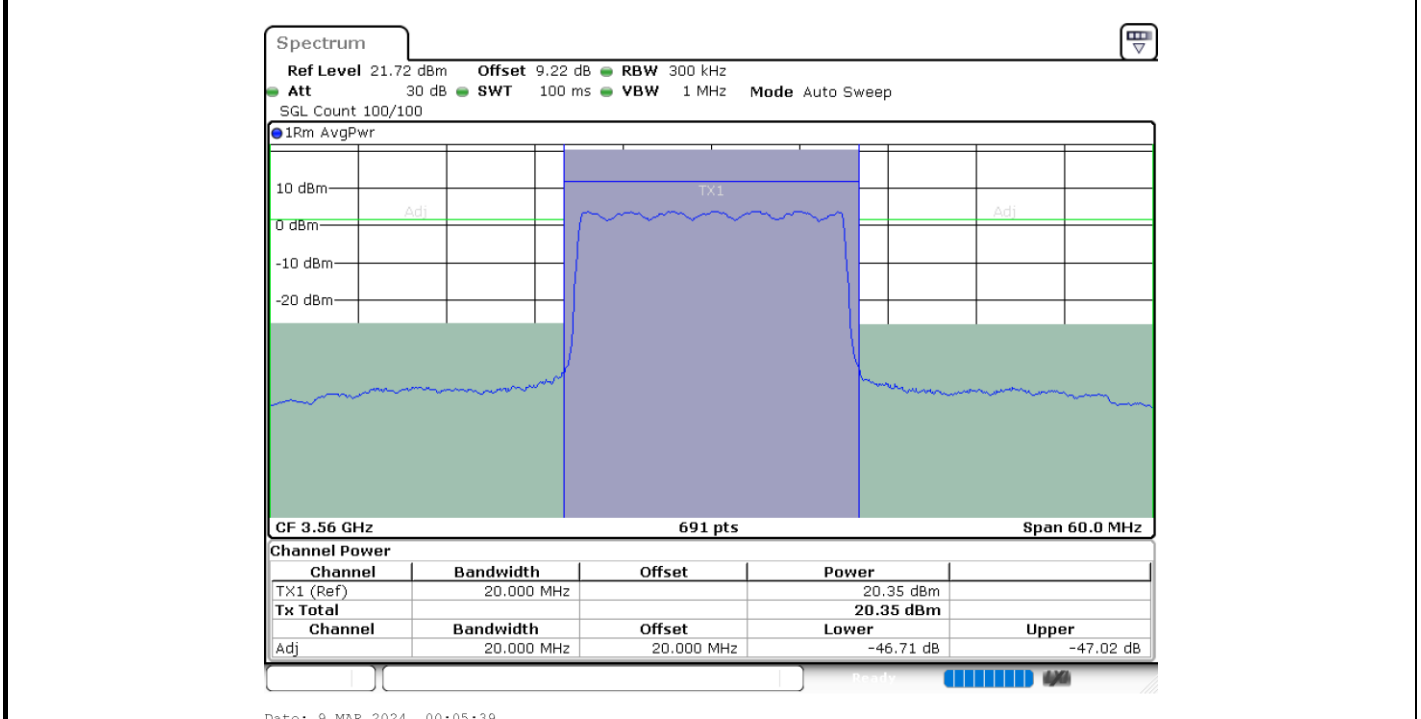

Date: 9.MAR.2024 00:57:51

LTE Band 48 / 20MHz

QPSK

Highest Channel / 1RB0

Highest Channel / 1RBmax

Date: 9.MAR.2024 00:41:46

Date: 9.MAR.2024 01:00:56

Highest Channel / FullRB

Date: 9.MAR.2024 00:46:43

**LTE Band 48 / 20MHz**

**16QAM**

**Lowest Channel / 1RB0**

**Lowest Channel / 1RBmax**

**Lowest Channel / FullIRB**

LTE Band 48 / 20MHz

16QAM

Highest Channel / 1RB0

Highest Channel / 1RBmax

Date: 9.MAR.2024 00:42:26

Date: 9.MAR.2024 00:44:54

Highest Channel / FullRB

Date: 9.MAR.2024 00:47:20

LTE Band 48 / 20MHz

64QAM