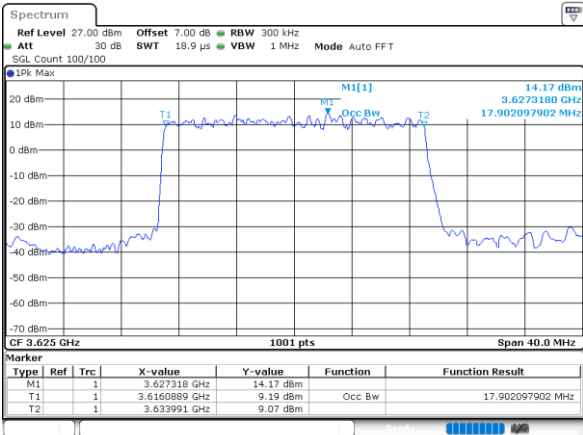

LTE Band 48 20MHz / Middle Channel / Full RB

QPSK