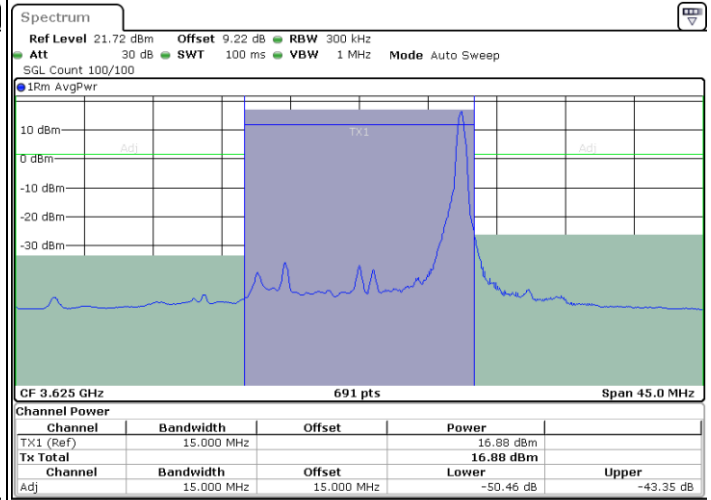

**Lowest Channel / FullRB**

LTE Band 48 / 15MHz

256QAM

Middle Channel / 1RB0

Middle Channel / 1RBmax

Date: 9.MAR.2024 01:30:12

Date: 9.MAR.2024 01:29:17

Middle Channel / FullRB

Date: 9.MAR.2024 01:35:21

LTE Band 48 / 15MHz

256QAM

Highest Channel / 1RB0

Highest Channel / 1RBmax

Date: 8.MAR.2024 23:35:03

Date: 8.MAR.2024 23:37:31

Highest Channel / FullRB