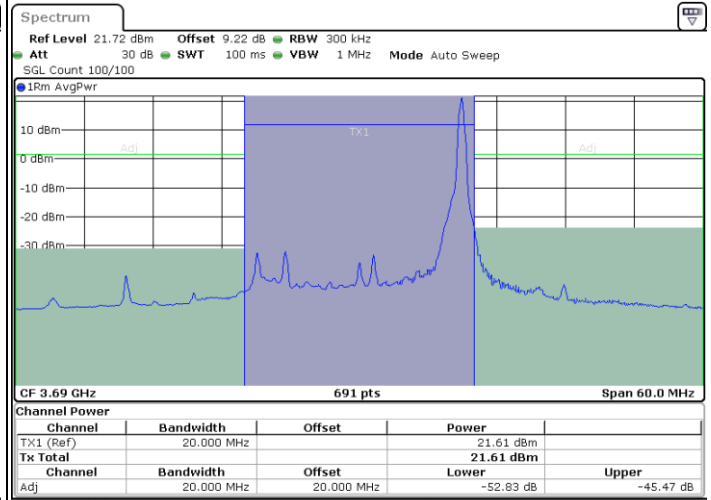

Date: 9.MAR.2024 00:57:51

LTE Band 48 / 20MHz

QPSK

Highest Channel / 1RB0

Highest Channel / 1RBmax

Date: 9.MAR.2024 00:41:46

Date: 9.MAR.2024 01:00:56

Highest Channel / FullRB

Date: 9.MAR.2024 00:46:43

**LTE Band 48 / 20MHz**

**16QAM**

**Lowest Channel / 1RB0**

**Lowest Channel / 1RBmax**

**Lowest Channel / FullIRB**

LTE Band 48 / 20MHz

16QAM