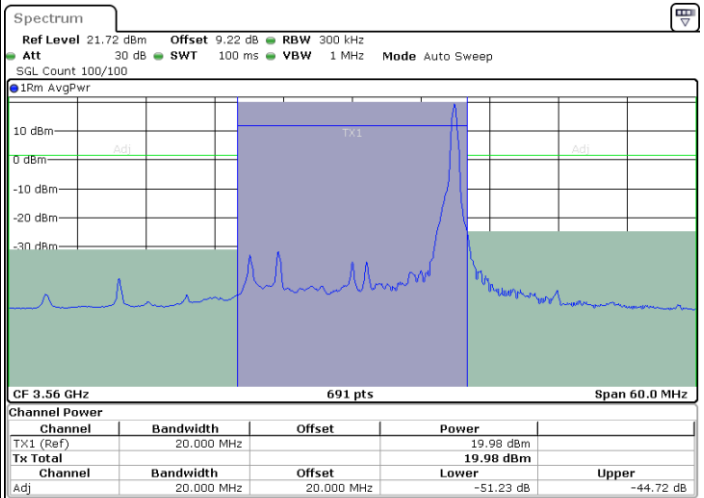

Highest Channel / 1RB0

Highest Channel / 1RBmax

Date: 9.MAR.2024 00:42:26

Date: 9.MAR.2024 00:44:54

Highest Channel / FullRB

Date: 9.MAR.2024 00:47:20

LTE Band 48 / 20MHz

64QAM

Lowest Channel / 1RB0

Lowest Channel / 1RBmax

Date: 9.MAR.2024 00:01:13

Date: 9.MAR.2024 00:03:50

Lowest Channel / FullIRB

Date: 9.MAR.2024 00:06:16

LTE Band 48 / 20MHz

64QAM