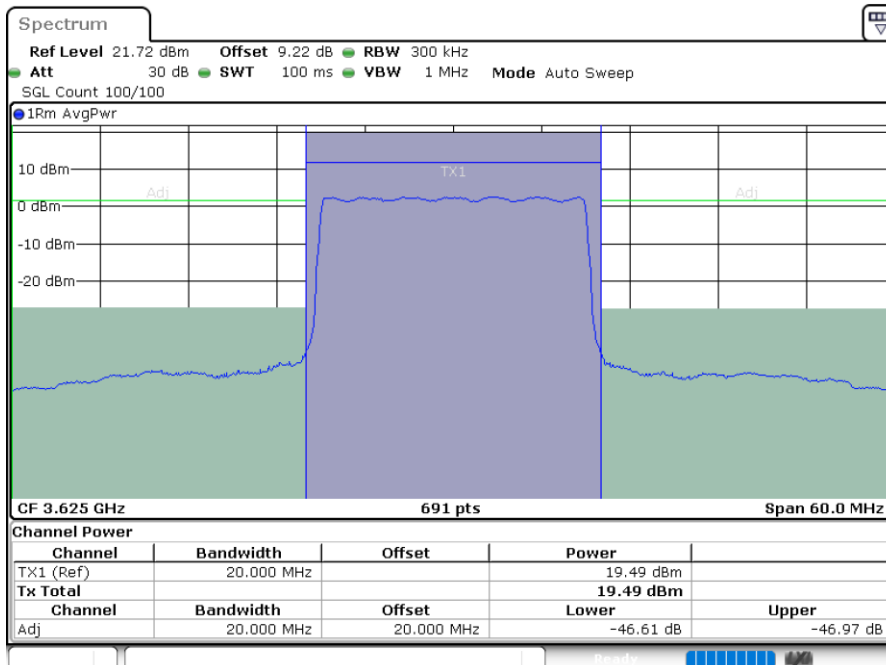

Middle Channel / 1RB0

Middle Channel / 1RBmax

Date: 9.MAR.2024 00:52:46

Date: 9.MAR.2024 00:56:23

Middle Channel / FullRB

Date: 9.MAR.2024 00:58:33

LTE Band 48 / 20MHz

16QAM

Highest Channel / 1RB0

Highest Channel / 1RBmax

Date: 9.MAR.2024 00:42:26

Date: 9.MAR.2024 00:44:54

Highest Channel / FullRB

Date: 9.MAR.2024 00:47:20

LTE Band 48 / 20MHz

64QAM