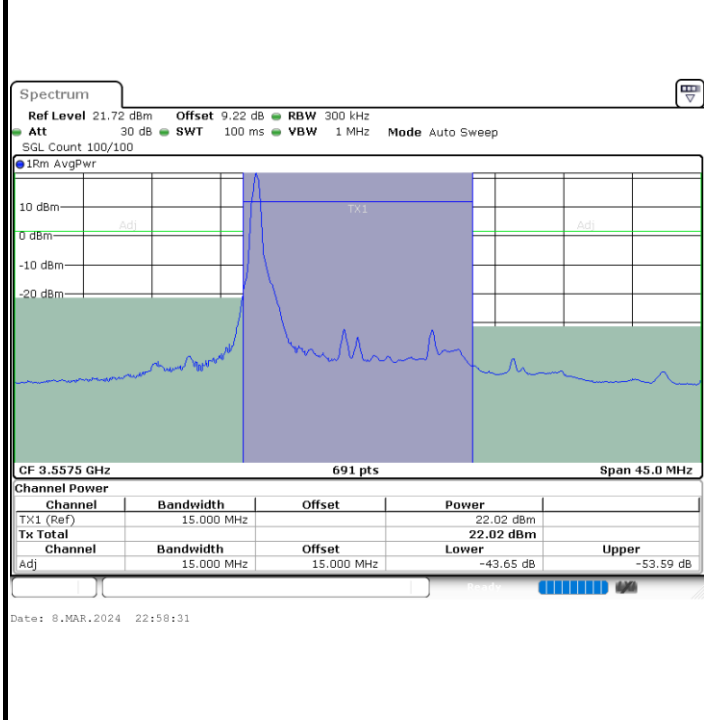

LTE Band 48 / 15MHz

64QAM

Lowest Channel / 1RB0      Lowest Channel / 1RBmax

Lowest Channel / FullIRB

LTE Band 48 / 15MHz

64QAM

Middle Channel / 1RB0

Middle Channel / 1RBmax

Date: 9.MAR.2024 01:30:53

Date: 9.MAR.2024 01:28:37

Middle Channel / FullRB

Date: 9.MAR.2024 01:34:41

LTE Band 48 / 15MHz

64QAM

Highest Channel / 1RB0

Highest Channel / 1RBmax