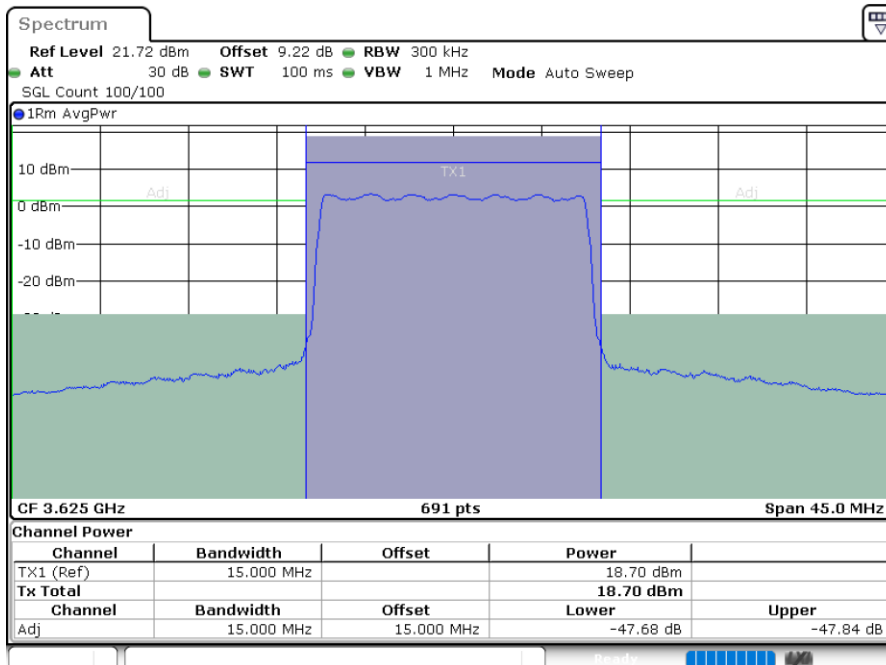

Middle Channel / FullRB

Date: 9.MAR.2024 01:34:41