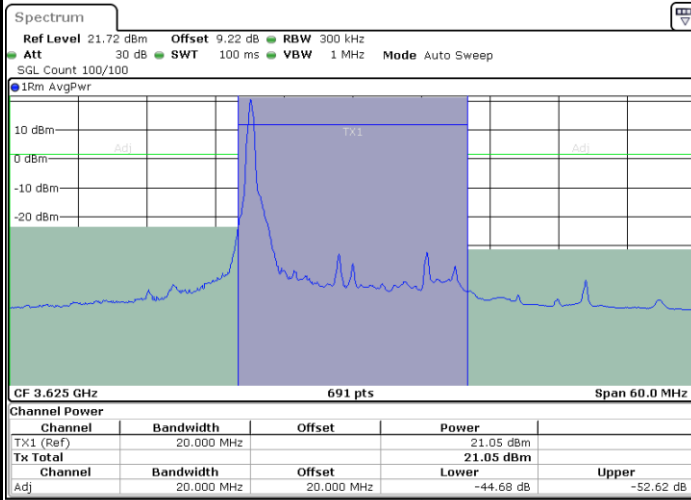

Date: 9.MAR.2024 00:05:03

LTE Band 48 / 20MHz

QPSK

Middle Channel / 1RB0

Middle Channel / 1RBmax

Date: 9.MAR.2024 00:51:45

Date: 9.MAR.2024 00:57:04

Middle Channel / FullRB

Date: 9.MAR.2024 00:57:51

LTE Band 48 / 20MHz

QPSK

Highest Channel / 1RB0

Highest Channel / 1RBmax

Date: 9.MAR.2024 00:41:46

Date: 9.MAR.2024 01:00:56

Highest Channel / FullRB