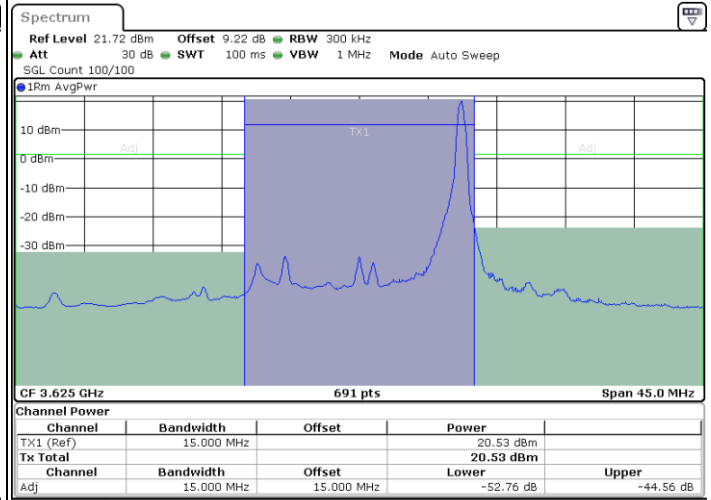

Date: 9.MAR.2024 01:28:37