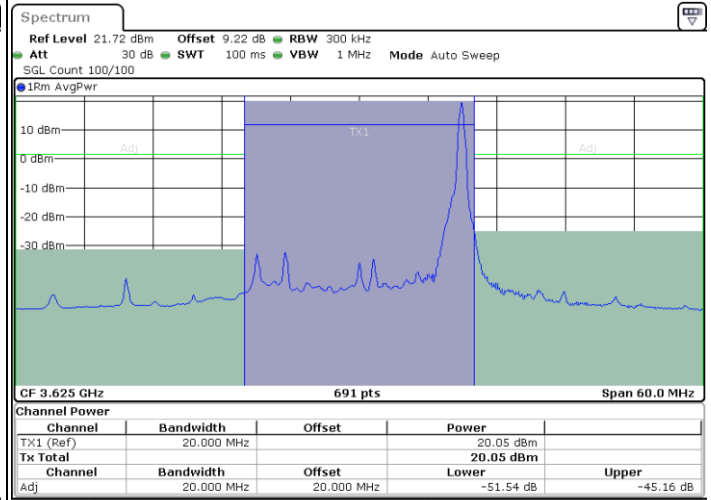

Date: 9.MAR.2024 00:56:23