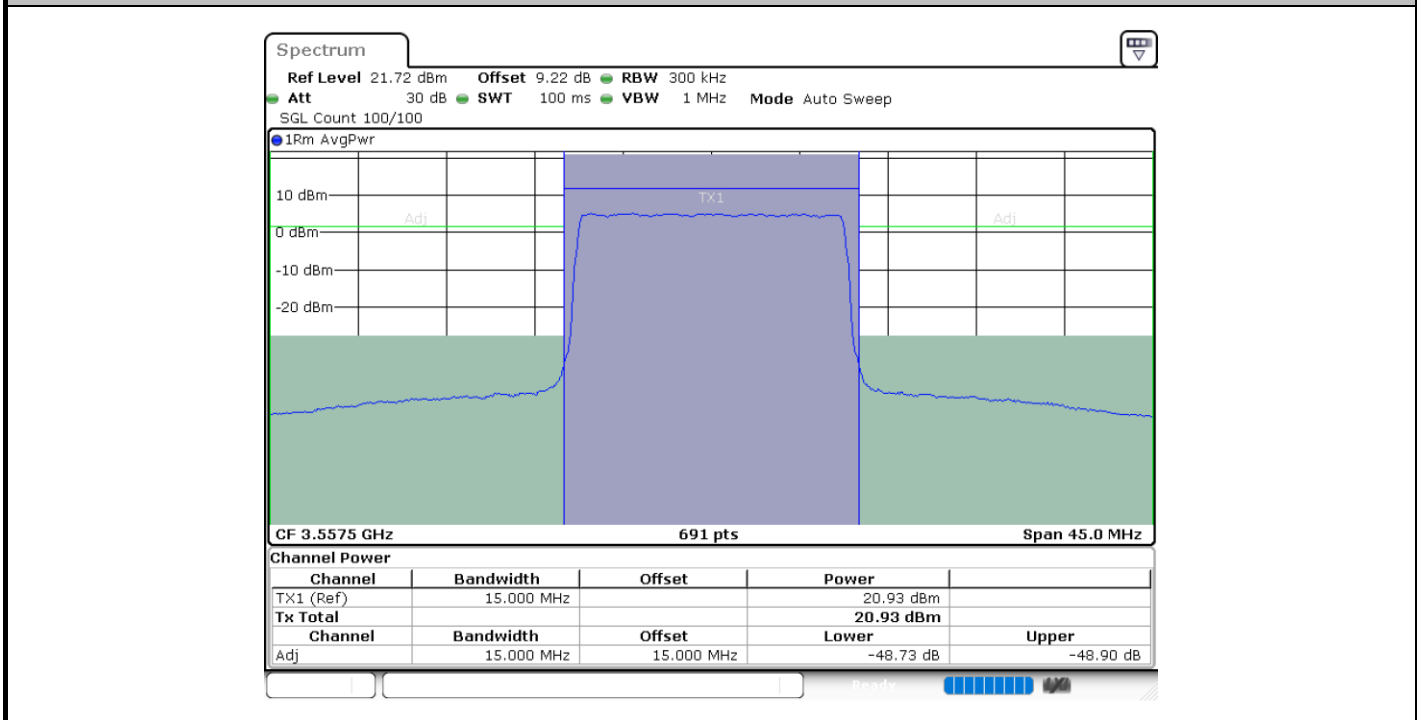

LTE Band 48 / 15MHz

64QAM

Lowest Channel / 1RB0      Lowest Channel / 1RBmax

Lowest Channel / FullIRB

LTE Band 48 / 15MHz

64QAM

Middle Channel / 1RB0

Middle Channel / 1RBmax