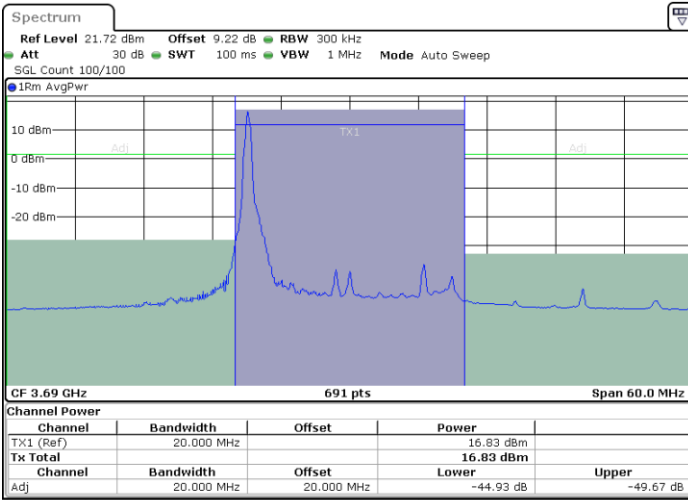

Lowest Channel / 1RB0

Lowest Channel / 1RBmax

Date: 9.MAR.2024 00:01:49

Date: 9.MAR.2024 00:04:27

Lowest Channel / FullRB

Date: 9.MAR.2024 00:06:52

LTE Band 48 / 20MHz

256QAM

Middle Channel / 1RB0

Middle Channel / 1RBmax

Date: 9.MAR.2024 00:54:14

Date: 9.MAR.2024 00:54:55

Middle Channel / FullRB

Date: 9.MAR.2024 00:59:57

LTE Band 48 / 20MHz

256QAM

Highest Channel / 1RB0

Highest Channel / 1RBmax

Date: 9.MAR.2024 00:43:39

Date: 9.MAR.2024 00:46:07

Highest Channel / FullRB

Date: 9.MAR.2024 00:48:32

**26dB Bandwidth**

Mode	LTE Band 48 : 26dB BW(MHz)	
BW	5MHz	
Mod.	QPSK	16QAM
Middle CH	4.87	4.93
BW	10MHz	
Mod.	QPSK	16QAM
Middle CH	9.73	9.63
BW	15MHz	
Mod.	QPSK	16QAM
Middle CH	14.27	14.54
BW	20MHz	
Mod.	QPSK	16QAM
Middle CH	18.74	18.66