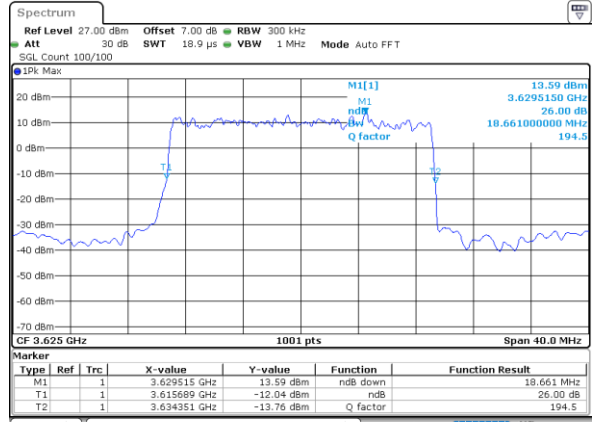

16QAM

Date: 8.MAR.2024 21:20:11