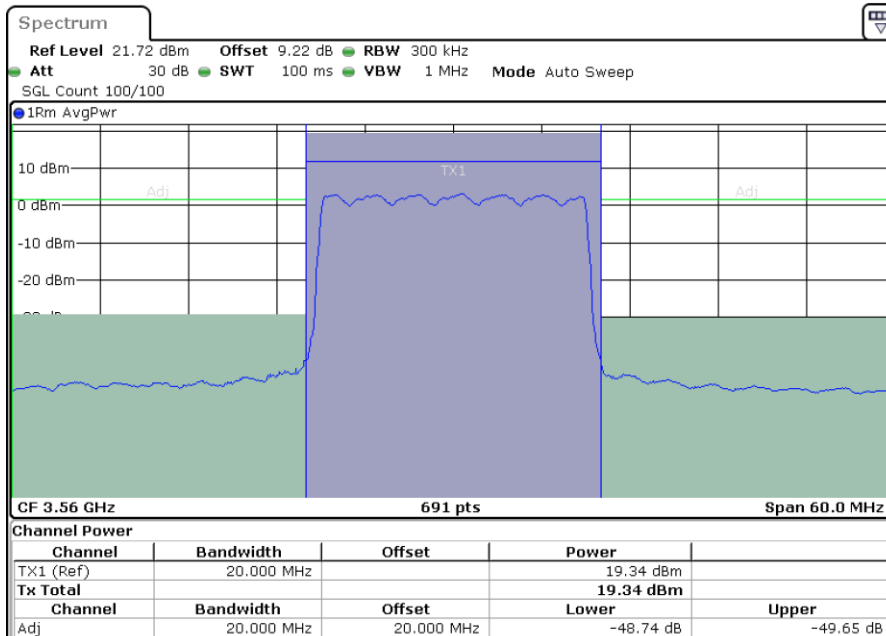

Highest Channel / 1RB0

Highest Channel / 1RBmax

Date: 9.MAR.2024 00:42:26

Date: 9.MAR.2024 00:44:54

Highest Channel / FullRB

Date: 9.MAR.2024 00:47:20

LTE Band 48 / 20MHz

64QAM

Lowest Channel / 1RB0

Lowest Channel / 1RBmax

Date: 9.MAR.2024 00:01:13

Date: 9.MAR.2024 00:03:50

Lowest Channel / FullIRB

Date: 9.MAR.2024 00:06:16

LTE Band 48 / 20MHz

64QAM

Middle Channel / 1RB0

Middle Channel / 1RBmax

Date: 9.MAR.2024 00:53:32

Date: 9.MAR.2024 00:55:36

Middle Channel / FullRB

Date: 9.MAR.2024 00:59:15

LTE Band 48 / 20MHz

64QAM

Highest Channel / 1RB0

Highest Channel / 1RBmax

Date: 9.MAR.2024 00:43:02

Date: 9.MAR.2024 00:45:31

Highest Channel / FullRB

Date: 9.MAR.2024 00:47:56

LTE Band 48 / 20MHz

256QAM