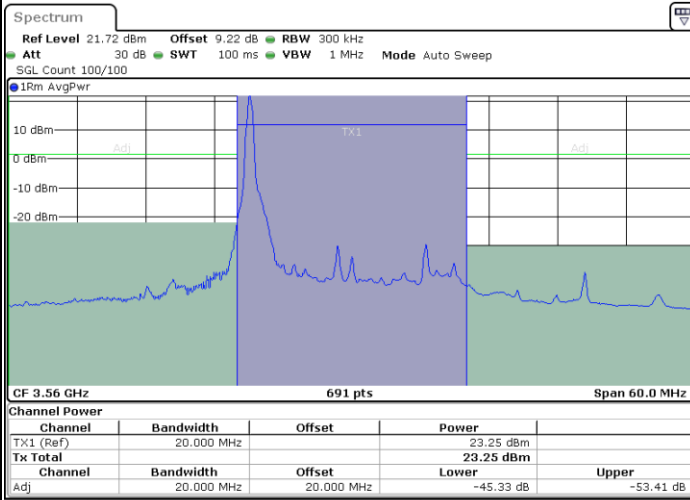

Date: 8.MAR.2024 23:39:56

LTE Band 48 / 20MHz

QPSK

Lowest Channel / 1RB0

Lowest Channel / 1RBmax

Date: 8.MAR.2024 23:59:58

Date: 9.MAR.2024 00:50:06

Lowest Channel / FullRB