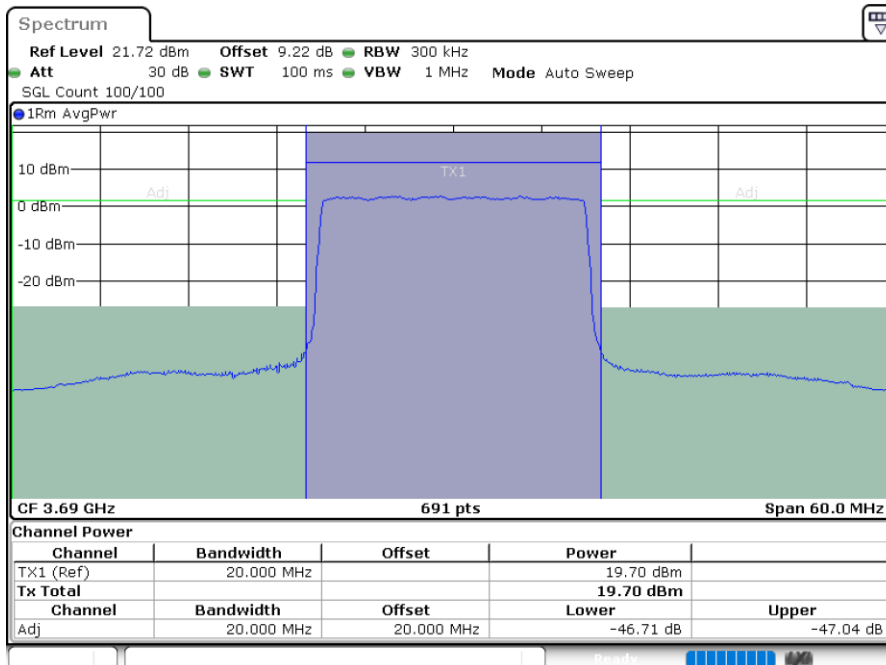

Highest Channel / 1RB0

Highest Channel / 1RBmax

Date: 9.MAR.2024 00:42:26

Date: 9.MAR.2024 00:44:54

Highest Channel / FullRB

Date: 9.MAR.2024 00:47:20

LTE Band 48 / 20MHz

64QAM

Lowest Channel / 1RB0

Lowest Channel / 1RBmax

Date: 9.MAR.2024 00:01:13

Date: 9.MAR.2024 00:03:50

Lowest Channel / FullIRB

Date: 9.MAR.2024 00:06:16

LTE Band 48 / 20MHz

64QAM