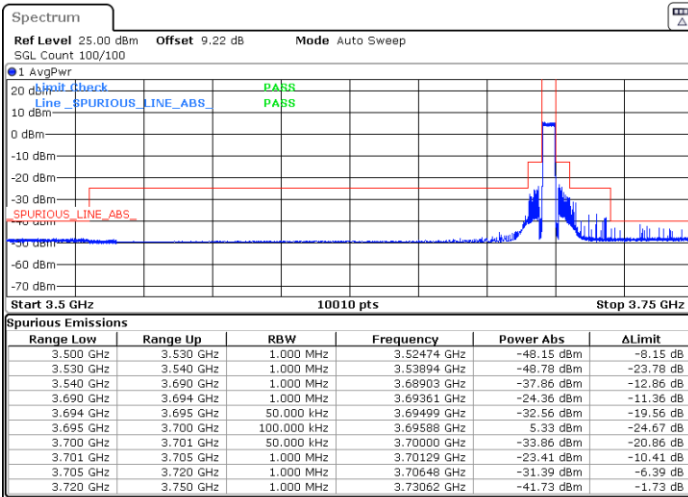

Date: 5.MAR.2024 06:03:19

Date: 5.MAR.2024 06:10:01

Middle Channel / Full

N/A

Date: 5.MAR.2024 06:16:44

LTE Band 48 / 5MHz

16QAM

Highest Channel / 1RB0

Highest Channel / 1RBmax

Date: 5.MAR.2024 06:23:31

Date: 5.MAR.2024 10:17:20

Highest Channel / FullIRB

N/A

Date: 5.MAR.2024 06:37:04

LTE Band 48 / 5MHz

64QAM

Lowest Channel / 1RB0

Lowest Channel / 1RBmax

Date: 5.MAR.2024 05:44:01

Date: 5.MAR.2024 05:50:49

Lowest Channel / FullIRB

N/A

Date: 5.MAR.2024 05:57:35

LTE Band 48 / 5MHz