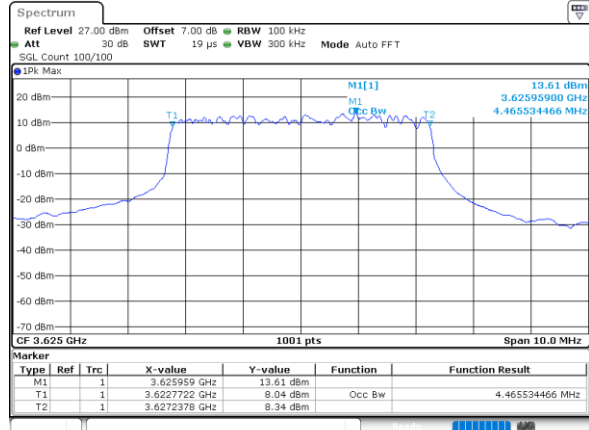

16QAM

Date: 8.MAR.2024 21:16:16

LTE Band 48 10MHz / Middle Channel / Full RB

QPSK