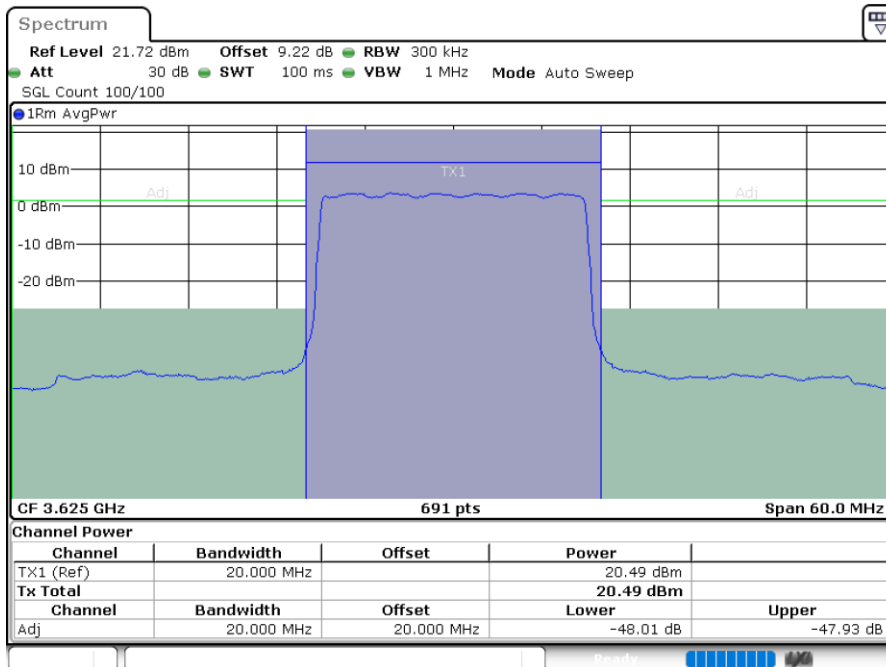

Date: 9.MAR.2024 00:05:03

LTE Band 48 / 20MHz

QPSK

Middle Channel / 1RB0

Middle Channel / 1RBmax

Date: 9.MAR.2024 00:51:45

Date: 9.MAR.2024 00:57:04

Middle Channel / FullRB

Date: 9.MAR.2024 00:57:51

LTE Band 48 / 20MHz

QPSK

Highest Channel / 1RB0

Highest Channel / 1RBmax

Date: 9.MAR.2024 00:41:46

Date: 9.MAR.2024 01:00:56

Highest Channel / FullRB