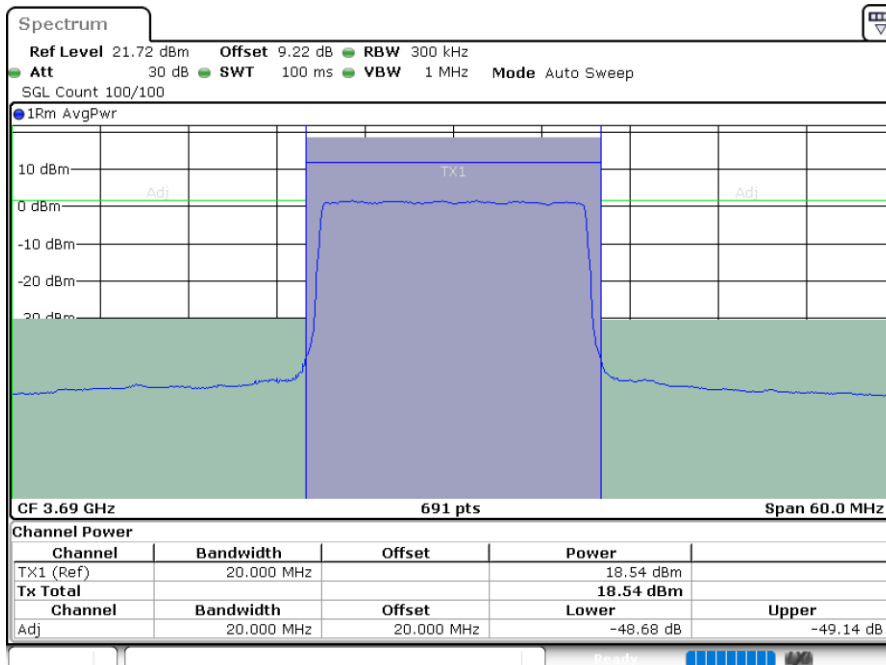

Highest Channel / 1RB0

Highest Channel / 1RBmax

Date: 9.MAR.2024 00:43:02

Date: 9.MAR.2024 00:45:31

Highest Channel / FullRB

Date: 9.MAR.2024 00:47:56

LTE Band 48 / 20MHz

256QAM

Lowest Channel / 1RB0

Lowest Channel / 1RBmax

Date: 9.MAR.2024 00:01:49

Date: 9.MAR.2024 00:04:27

Lowest Channel / FullRB

Date: 9.MAR.2024 00:06:52

LTE Band 48 / 20MHz

256QAM