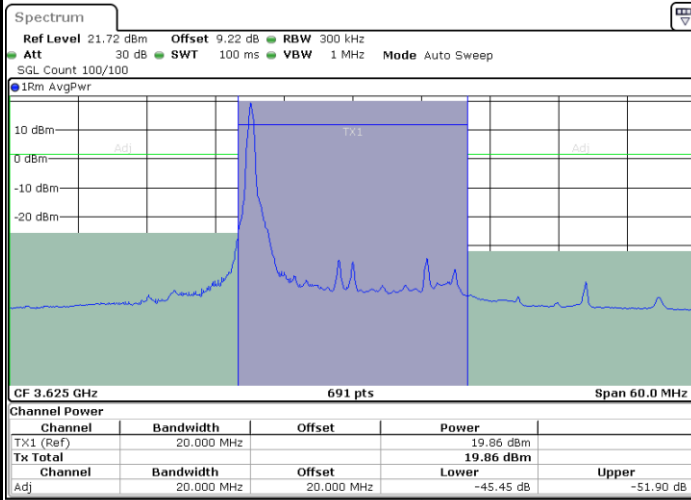

Highest Channel / 1RB0

Highest Channel / 1RBmax

Date: 9.MAR.2024 00:42:26

Date: 9.MAR.2024 00:44:54

Highest Channel / FullRB

Date: 9.MAR.2024 00:47:20

LTE Band 48 / 20MHz

64QAM

Lowest Channel / 1RB0

Lowest Channel / 1RBmax

Date: 9.MAR.2024 00:01:13

Date: 9.MAR.2024 00:03:50

Lowest Channel / FullIRB

Date: 9.MAR.2024 00:06:16

LTE Band 48 / 20MHz

64QAM

Middle Channel / 1RB0

Middle Channel / 1RBmax

Date: 9.MAR.2024 00:53:32

Date: 9.MAR.2024 00:55:36

Middle Channel / FullRB

Date: 9.MAR.2024 00:59:15

LTE Band 48 / 20MHz

64QAM

Highest Channel / 1RB0

Highest Channel / 1RBmax

Date: 9.MAR.2024 00:43:02

Date: 9.MAR.2024 00:45:31

Highest Channel / FullRB

Date: 9.MAR.2024 00:47:56

LTE Band 48 / 20MHz

256QAM