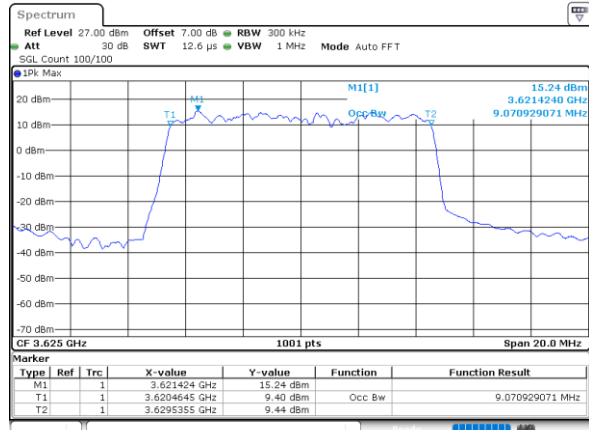

16QAM

Date: 8.MAR.2024 21:16:38

LTE Band 48 15MHz / Middle Channel / Full RB

QPSK