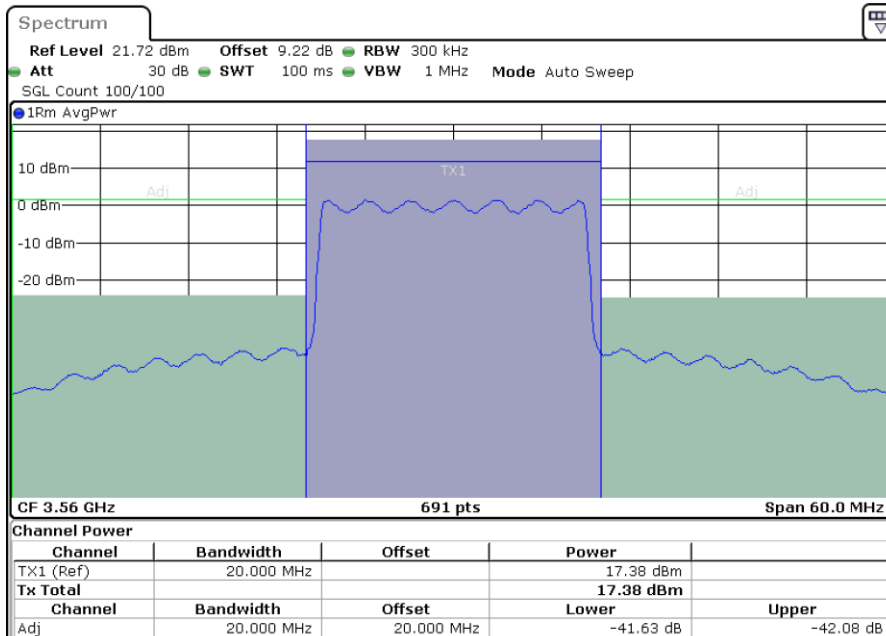

Highest Channel / 1RB0

Highest Channel / 1RBmax

Date: 9.MAR.2024 00:43:02

Date: 9.MAR.2024 00:45:31

Highest Channel / FullRB

Date: 9.MAR.2024 00:47:56

LTE Band 48 / 20MHz

256QAM

Lowest Channel / 1RB0

Lowest Channel / 1RBmax

Date: 9.MAR.2024 00:01:49

Date: 9.MAR.2024 00:04:27

Lowest Channel / FullRB

Date: 9.MAR.2024 00:06:52

LTE Band 48 / 20MHz

256QAM

Middle Channel / 1RB0

Middle Channel / 1RBmax

Date: 9.MAR.2024 00:54:14

Date: 9.MAR.2024 00:54:55

Middle Channel / FullRB

Date: 9.MAR.2024 00:59:57

LTE Band 48 / 20MHz

256QAM

Highest Channel / 1RB0

Highest Channel / 1RBmax

Date: 9.MAR.2024 00:43:39

Date: 9.MAR.2024 00:46:07

Highest Channel / FullRB

Date: 9.MAR.2024 00:48:32

**26dB Bandwidth**

Mode	LTE Band 48 : 26dB BW(MHz)	
BW	5MHz	
Mod.	QPSK	16QAM
Middle CH	4.87	4.93
BW	10MHz	
Mod.	QPSK	16QAM
Middle CH	9.73	9.63
BW	15MHz	
Mod.	QPSK	16QAM
Middle CH	14.27	14.54
BW	20MHz	
Mod.	QPSK	16QAM
Middle CH	18.74	18.66