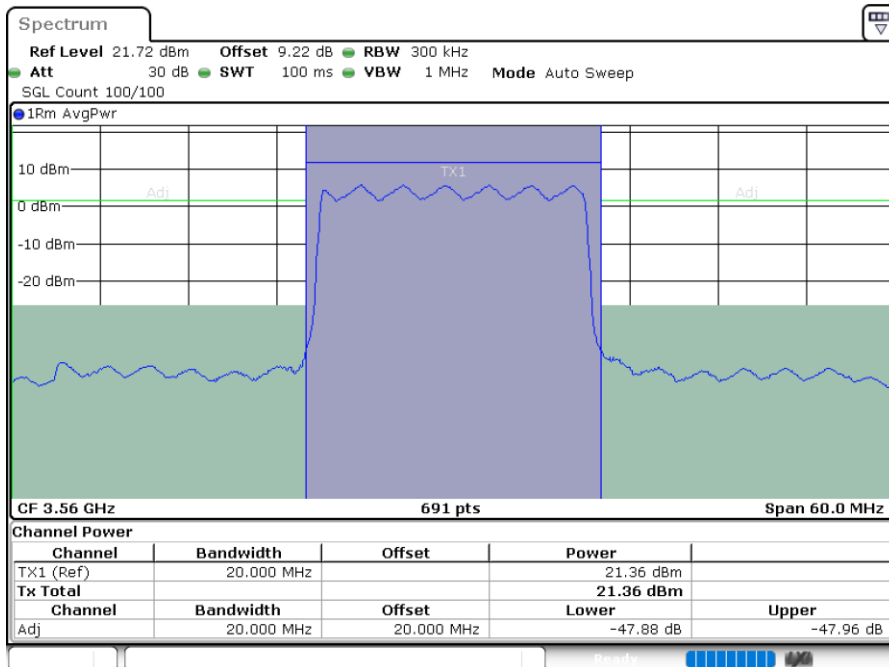

Date: 8.MAR.2024 23:39:56

LTE Band 48 / 20MHz

QPSK

Lowest Channel / 1RB0

Lowest Channel / 1RBmax

Date: 8.MAR.2024 23:59:58

Date: 9.MAR.2024 00:50:06

Lowest Channel / FullRB