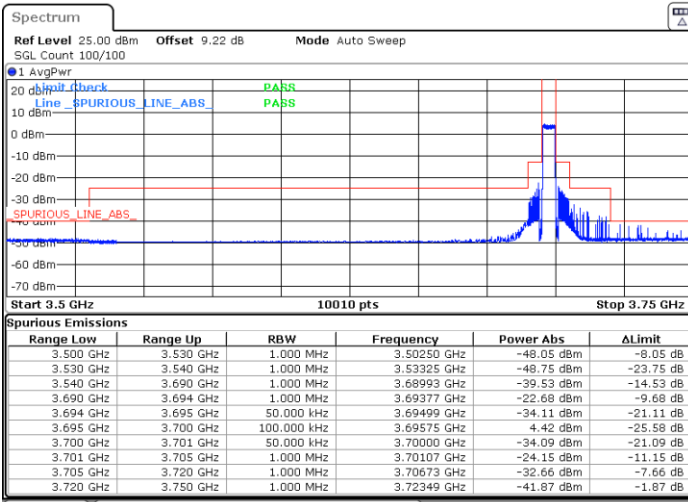

Lowest Channel / 1RB0

Lowest Channel / 1RBmax

Date: 5.MAR.2024 05:44:01

Date: 5.MAR.2024 05:50:49

Lowest Channel / FullIRB

N/A

Date: 5.MAR.2024 05:57:35

LTE Band 48 / 5MHz

LTE Band 48 / 5MHz

64QAM

Highest Channel / 1RB0

Highest Channel / 1RBmax

Date: 5.MAR.2024 06:25:12

Date: 5.MAR.2024 11:19:27

Highest Channel / FullRB

N/A

Date: 5.MAR.2024 06:38:46

LTE Band 48 / 5MHz

256QAM

Lowest Channel / 1RB0

Lowest Channel / 1RBmax

Date: 5.MAR.2024 05:45:43

Date: 5.MAR.2024 05:52:30

Lowest Channel / FullIRB