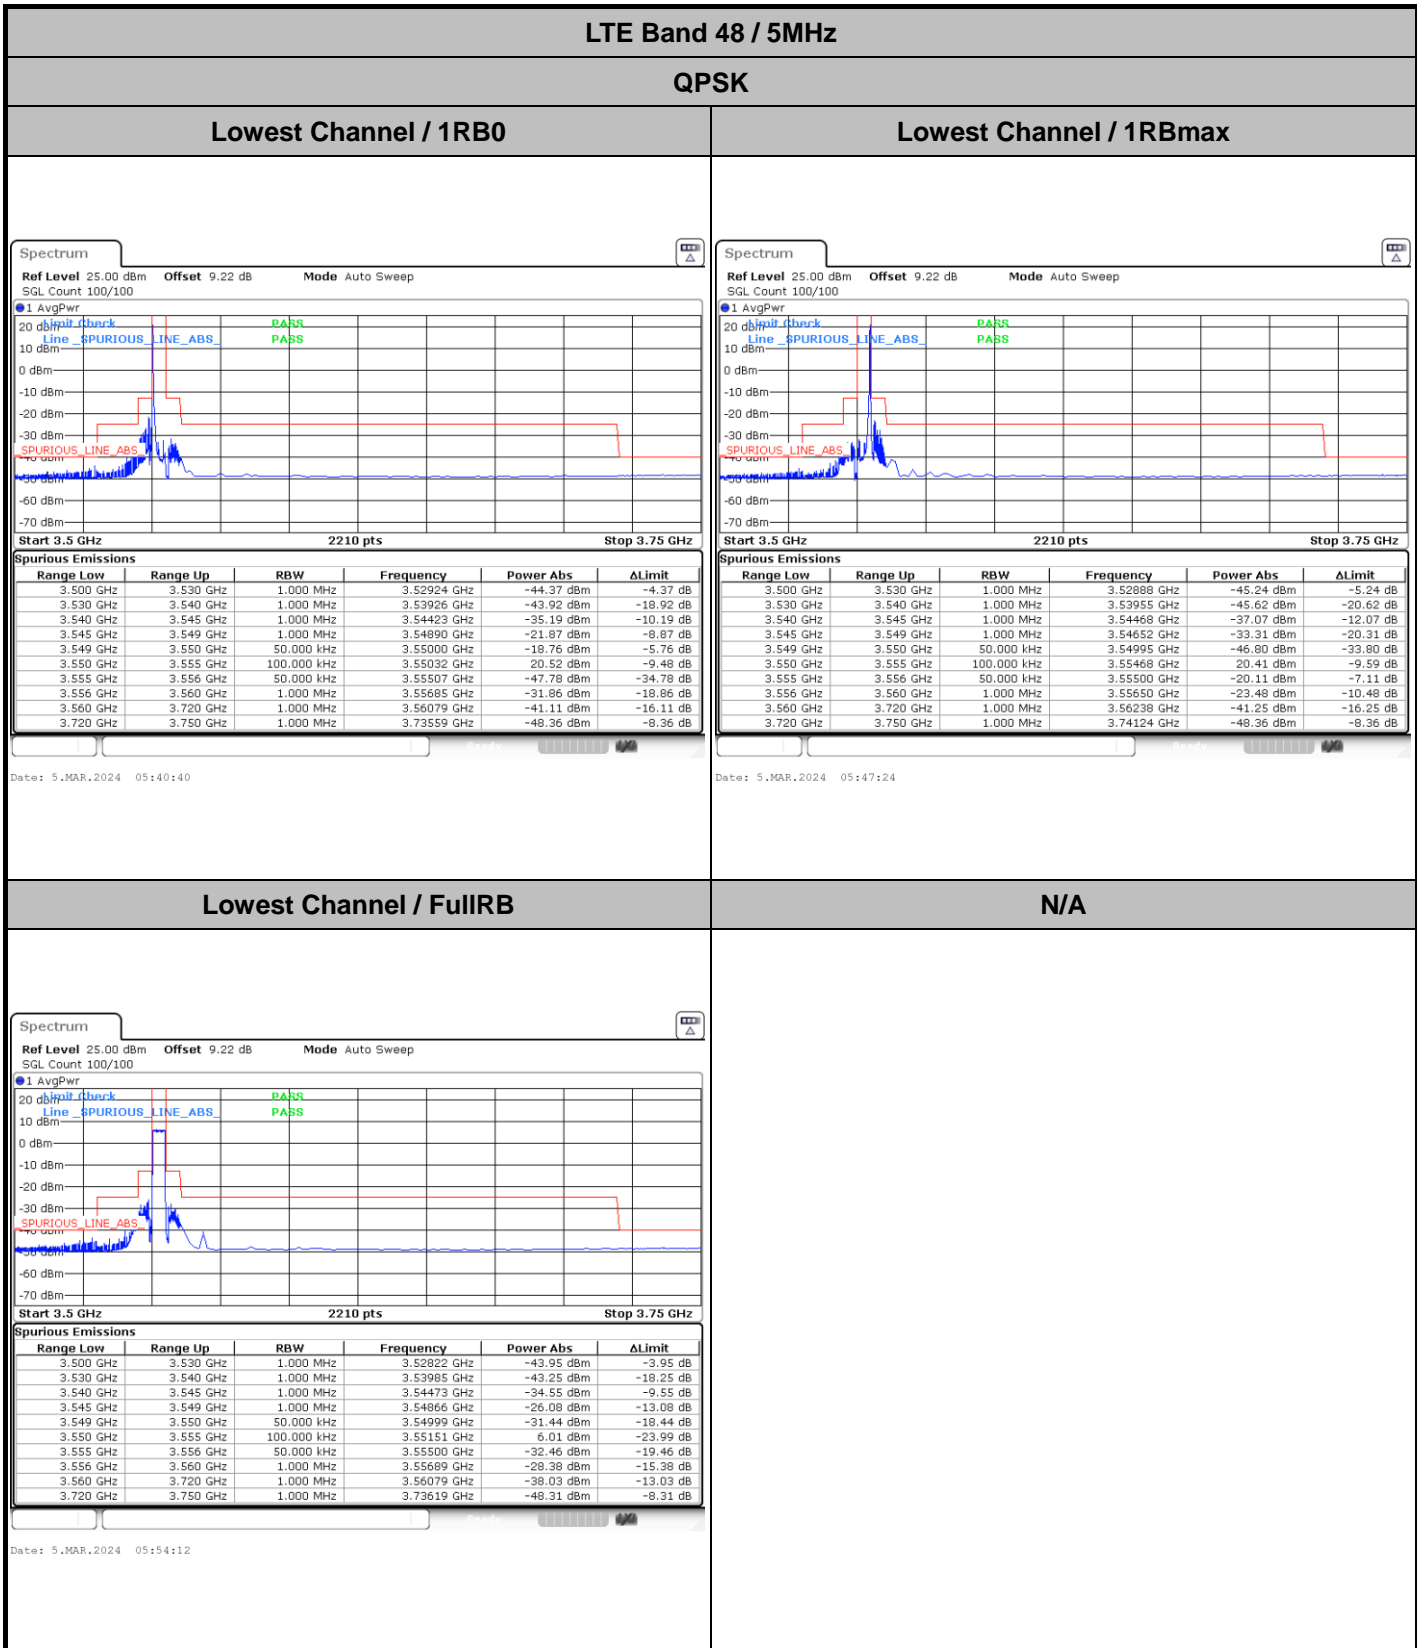

# Conducted Band Edge

LTE Band 48 / 5MHz

QPSK

Middle Channel / 1RB0

Middle Channel / 1RBmax

Date: 5.MAR.2024 06:00:57

Date: 5.MAR.2024 06:08:21

Middle Channel / Full