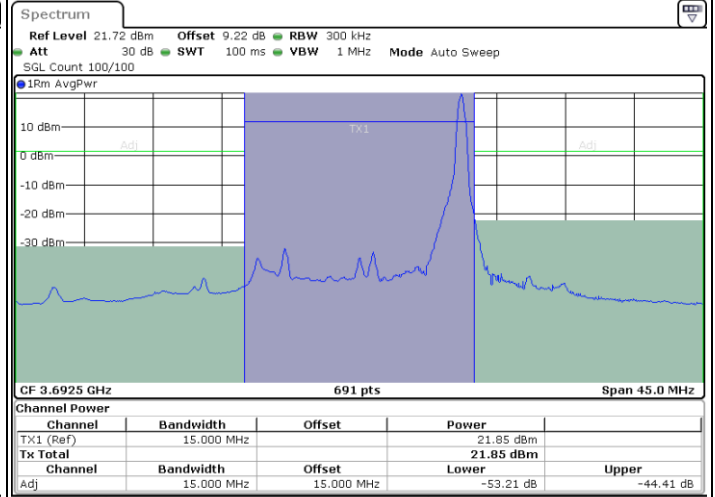

LTE Band 48 / 15MHz

64QAM

Lowest Channel / 1RB0      Lowest Channel / 1RBmax

Lowest Channel / FullIRB

LTE Band 48 / 15MHz

64QAM

Middle Channel / 1RB0

Middle Channel / 1RBmax

Date: 9.MAR.2024 01:30:53

Date: 9.MAR.2024 01:28:37

Middle Channel / FullRB

Date: 9.MAR.2024 01:34:41

LTE Band 48 / 15MHz

64QAM

Highest Channel / 1RB0

Highest Channel / 1RBmax

Date: 8.MAR.2024 23:34:24

Date: 8.MAR.2024 23:36:55

Highest Channel / FullRB

Date: 8.MAR.2024 23:39:20

**LTE Band 48 / 15MHz**

**256QAM**

**Lowest Channel / 1RB0**

**Lowest Channel / 1RBmax**