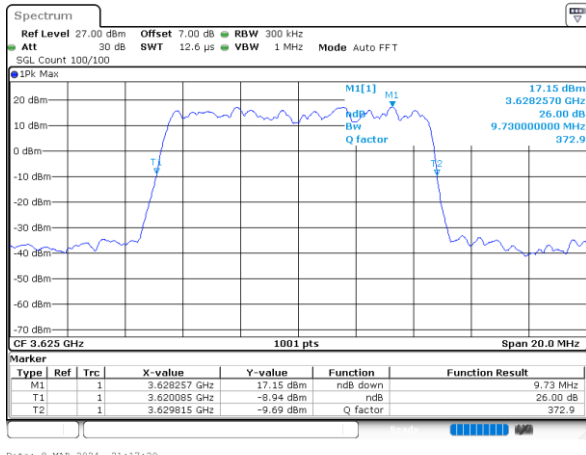

Highest Channel / 1RB0

Highest Channel / 1RBmax

Date: 9.MAR.2024 00:43:39

Date: 9.MAR.2024 00:46:07

Highest Channel / FullRB

Date: 9.MAR.2024 00:48:32

**26dB Bandwidth**

Mode	LTE Band 48 : 26dB BW(MHz)	
BW	5MHz	
Mod.	QPSK	16QAM
Middle CH	4.87	4.93
BW	10MHz	
Mod.	QPSK	16QAM
Middle CH	9.73	9.63
BW	15MHz	
Mod.	QPSK	16QAM
Middle CH	14.27	14.54
BW	20MHz	
Mod.	QPSK	16QAM
Middle CH	18.74	18.66

LTE Band 48 5MHz / Middle channel / Full RB

QPSK

Date: 8.MAR.2024 21:15:34

16QAM

Date: 8.MAR.2024 21:15:55

LTE Band 48 10MHz / Middle channel / Full RB

QPSK

Date: 8.MAR.2024 21:17:20