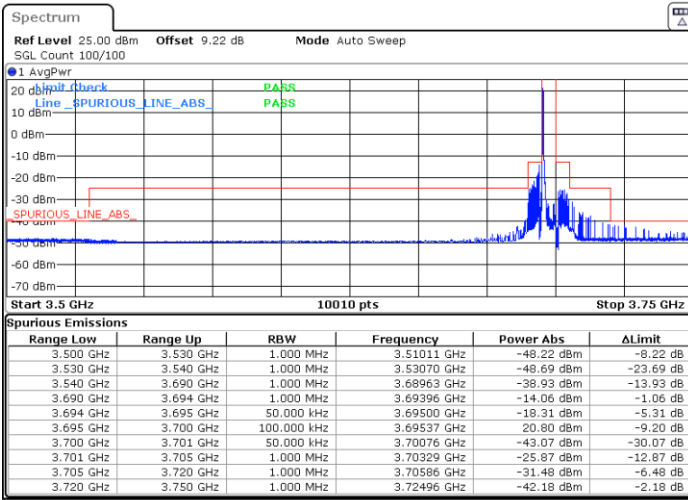

# Conducted Band Edge

LTE Band 48 / 5MHz

QPSK

Middle Channel / 1RB0

Middle Channel / 1RBmax

Date: 5.MAR.2024 06:00:57

Date: 5.MAR.2024 06:08:21

Middle Channel / Full

N/A

Date: 5.MAR.2024 06:15:03

LTE Band 48 / 5MHz

QPSK

Highest Channel / 1RB0

Highest Channel / 1RBmax

Date: 5.MAR.2024 06:21:46

Date: 5.MAR.2024 11:14:03

Highest Channel / FullIRB

N/A

Date: 5.MAR.2024 11:06:01

LTE Band 48 / 5MHz

16QAM

Lowest Channel / 1RB0

Lowest Channel / 1RBmax

Date: 5.MAR.2024 05:42:20