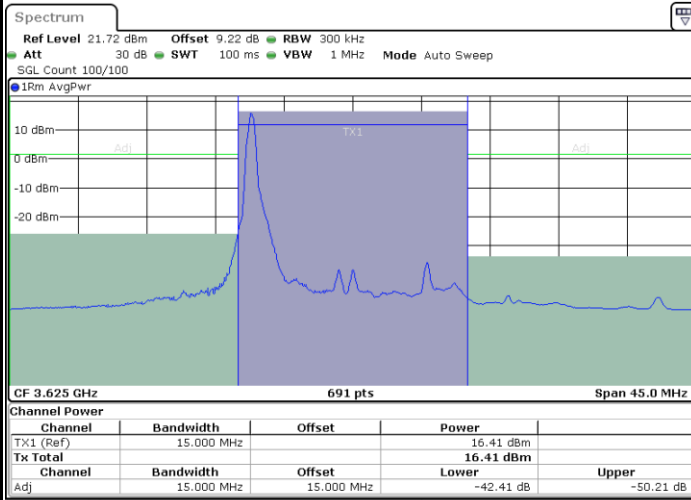

**Lowest Channel / FullRB**

LTE Band 48 / 15MHz

256QAM

Middle Channel / 1RB0

Middle Channel / 1RBmax

Date: 9.MAR.2024 01:30:12

Date: 9.MAR.2024 01:29:17

Middle Channel / FullRB

Date: 9.MAR.2024 01:35:21

LTE Band 48 / 15MHz

256QAM

Highest Channel / 1RB0

Highest Channel / 1RBmax

Date: 8.MAR.2024 23:35:03

Date: 8.MAR.2024 23:37:31

Highest Channel / FullRB