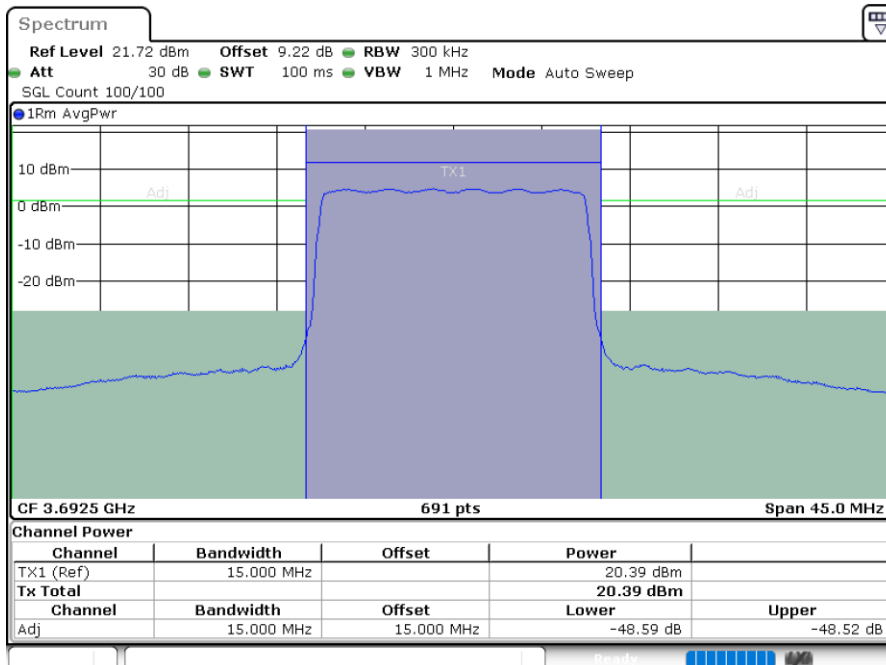

Highest Channel / FullRB

Date: 8.MAR.2024 23:39:20