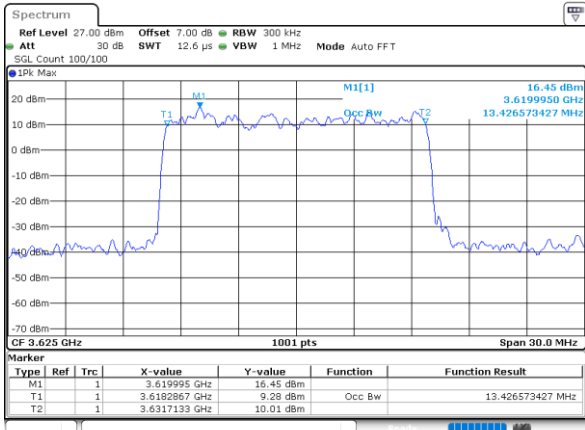

Date: 8.MAR.2024 21:18:04