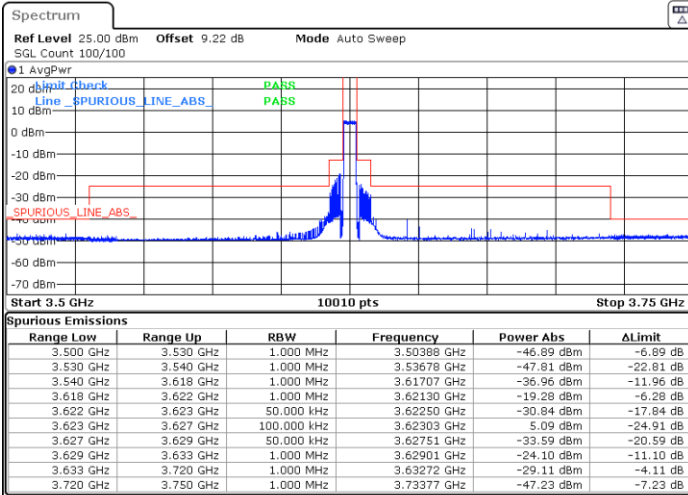

Highest Channel / FullIRB

N/A

Date: 5.MAR.2024 11:06:01

LTE Band 48 / 5MHz

16QAM

Lowest Channel / 1RB0

Lowest Channel / 1RBmax

Date: 5.MAR.2024 05:42:20

Date: 5.MAR.2024 05:49:08

Lowest Channel / FullIRB

N/A

Date: 5.MAR.2024 05:55:54

LTE Band 48 / 5MHz

16QAM

Middle Channel / 1RB0

Middle Channel / 1RBmax

Date: 5.MAR.2024 06:03:19

Date: 5.MAR.2024 06:10:01

Middle Channel / Full

N/A

Date: 5.MAR.2024 06:16:44

LTE Band 48 / 5MHz

16QAM

Highest Channel / 1RB0

Highest Channel / 1RBmax

Date: 5.MAR.2024 06:23:31

Date: 5.MAR.2024 10:17:20

Highest Channel / FullIRB

N/A

Date: 5.MAR.2024 06:37:04

LTE Band 48 / 5MHz

64QAM