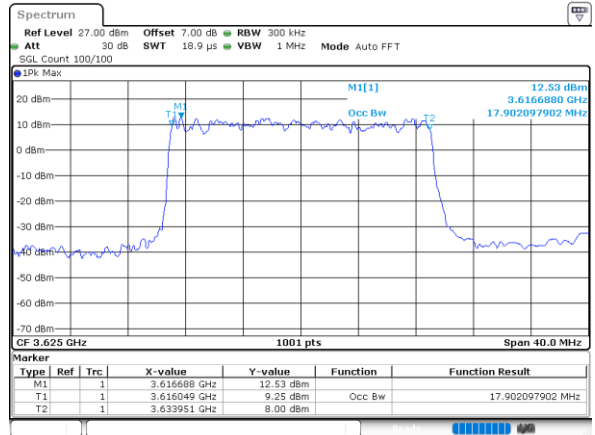

LTE Band 48 20MHz / Middle Channel / Full RB

QPSK

16QAM