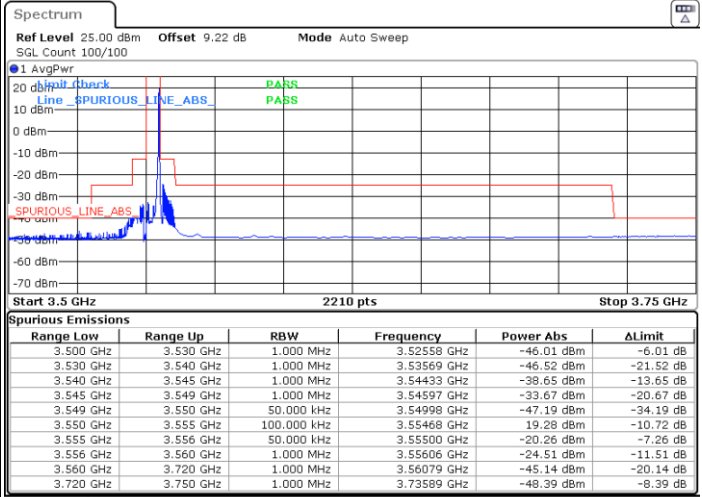

N/A

Date: 5.MAR.2024 06:15:03

LTE Band 48 / 5MHz

QPSK

Highest Channel / 1RB0

Highest Channel / 1RBmax

Date: 5.MAR.2024 06:21:46

Date: 5.MAR.2024 11:14:03

Highest Channel / FullIRB

N/A

Date: 5.MAR.2024 11:06:01

LTE Band 48 / 5MHz

16QAM

Lowest Channel / 1RB0

Lowest Channel / 1RBmax

Date: 5.MAR.2024 05:42:20

Date: 5.MAR.2024 05:49:08

Lowest Channel / FullIRB

N/A

Date: 5.MAR.2024 05:55:54

LTE Band 48 / 5MHz

16QAM

Middle Channel / 1RB0

Middle Channel / 1RBmax