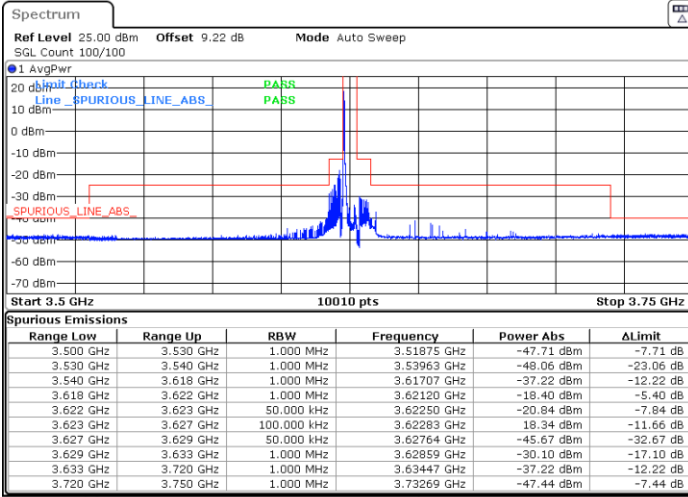

Highest Channel / 1RBmax

Date: 5.MAR.2024 06:23:31

Date: 5.MAR.2024 10:17:20

Highest Channel / FullIRB

N/A

Date: 5.MAR.2024 06:37:04

LTE Band 48 / 5MHz

64QAM

Lowest Channel / 1RB0

Lowest Channel / 1RBmax

Date: 5.MAR.2024 05:44:01

Date: 5.MAR.2024 05:50:49

Lowest Channel / FullIRB

N/A

Date: 5.MAR.2024 05:57:35

LTE Band 48 / 5MHz

64QAM

Middle Channel / 1RB0

Middle Channel / 1RBmax

Date: 5.MAR.2024 06:04:59

Date: 5.MAR.2024 06:11:41

Middle Channel / Full

N/A

Date: 5.MAR.2024 10:43:12