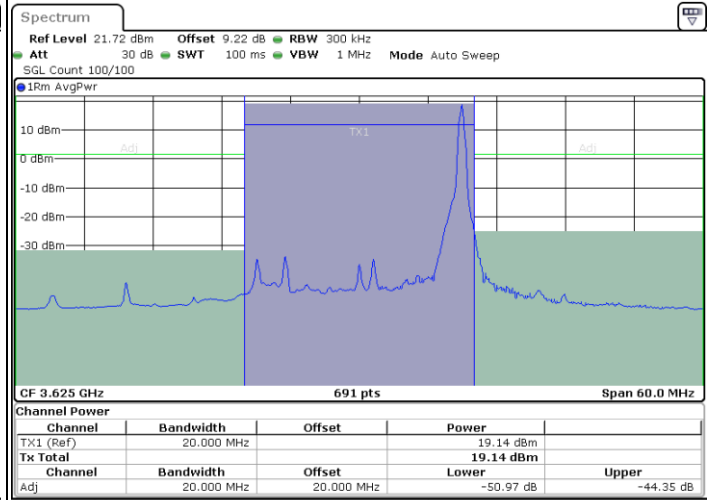

Highest Channel / 1RB0

Highest Channel / 1RBmax

Date: 9.MAR.2024 00:42:26

Date: 9.MAR.2024 00:44:54

Highest Channel / FullRB

Date: 9.MAR.2024 00:47:20

LTE Band 48 / 20MHz

64QAM

Lowest Channel / 1RB0

Lowest Channel / 1RBmax

Date: 9.MAR.2024 00:01:13

Date: 9.MAR.2024 00:03:50

Lowest Channel / FullIRB

Date: 9.MAR.2024 00:06:16

LTE Band 48 / 20MHz

64QAM

Middle Channel / 1RB0

Middle Channel / 1RBmax

Date: 9.MAR.2024 00:53:32

Date: 9.MAR.2024 00:55:36

Middle Channel / FullRB

Date: 9.MAR.2024 00:59:15

LTE Band 48 / 20MHz

64QAM

Highest Channel / 1RB0

Highest Channel / 1RBmax

Date: 9.MAR.2024 00:43:02

Date: 9.MAR.2024 00:45:31

Highest Channel / FullRB

Date: 9.MAR.2024 00:47:56

LTE Band 48 / 20MHz

256QAM