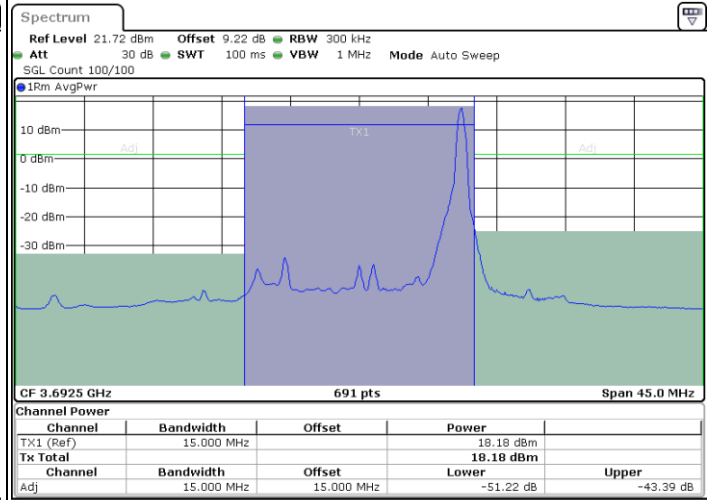

Date: 9.MAR.2024 01:35:21

LTE Band 48 / 15MHz

256QAM

Highest Channel / 1RB0

Highest Channel / 1RBmax

Date: 8.MAR.2024 23:35:03

Date: 8.MAR.2024 23:37:31

Highest Channel / FullRB

Date: 8.MAR.2024 23:39:56

LTE Band 48 / 20MHz

QPSK

Lowest Channel / 1RB0

Lowest Channel / 1RBmax

Date: 8.MAR.2024 23:59:58

Date: 9.MAR.2024 00:50:06

Lowest Channel / FullRB