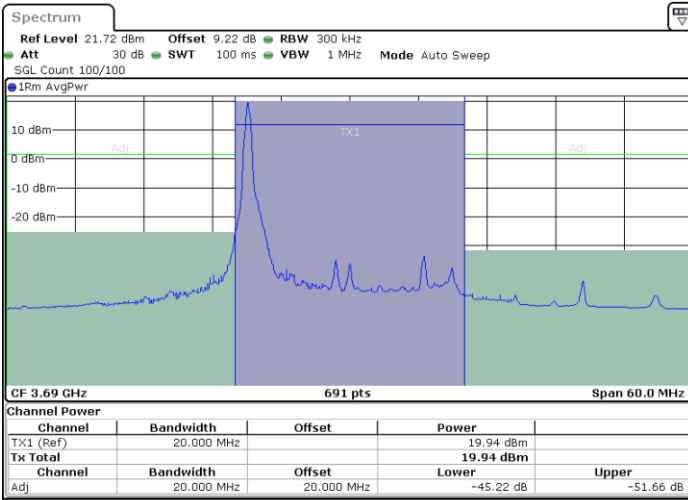

Lowest Channel / 1RB0

Lowest Channel / 1RBmax

Date: 9.MAR.2024 00:01:13

Date: 9.MAR.2024 00:03:50

Lowest Channel / FullIRB

Date: 9.MAR.2024 00:06:16

LTE Band 48 / 20MHz

64QAM

Middle Channel / 1RB0

Middle Channel / 1RBmax

Date: 9.MAR.2024 00:53:32

Date: 9.MAR.2024 00:55:36

Middle Channel / FullRB

Date: 9.MAR.2024 00:59:15

LTE Band 48 / 20MHz

64QAM

Highest Channel / 1RB0

Highest Channel / 1RBmax

Date: 9.MAR.2024 00:43:02

Date: 9.MAR.2024 00:45:31

Highest Channel / FullRB

Date: 9.MAR.2024 00:47:56

LTE Band 48 / 20MHz

256QAM