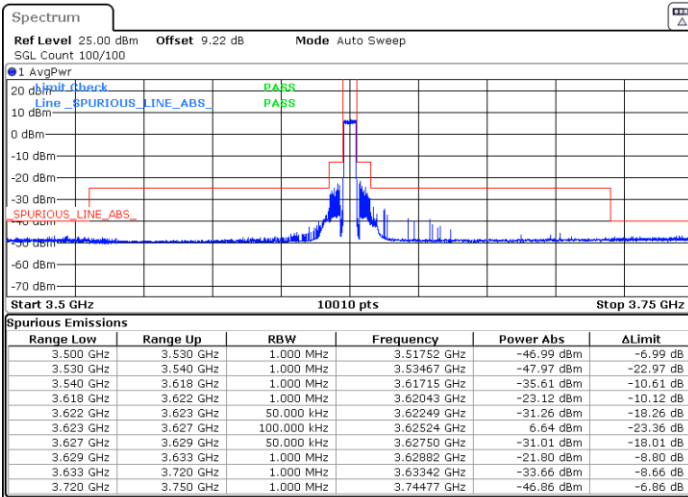

# Conducted Band Edge

LTE Band 48 / 5MHz

QPSK

Middle Channel / 1RB0

Middle Channel / 1RBmax

Date: 5.MAR.2024 06:00:57

Date: 5.MAR.2024 06:08:21

Middle Channel / Full

N/A

Date: 5.MAR.2024 06:15:03

LTE Band 48 / 5MHz

QPSK

Highest Channel / 1RB0

Highest Channel / 1RBmax

Date: 5.MAR.2024 06:21:46

Date: 5.MAR.2024 11:14:03

Highest Channel / FullIRB

N/A

Date: 5.MAR.2024 11:06:01

LTE Band 48 / 5MHz

16QAM

Lowest Channel / 1RB0

Lowest Channel / 1RBmax

Date: 5.MAR.2024 05:42:20