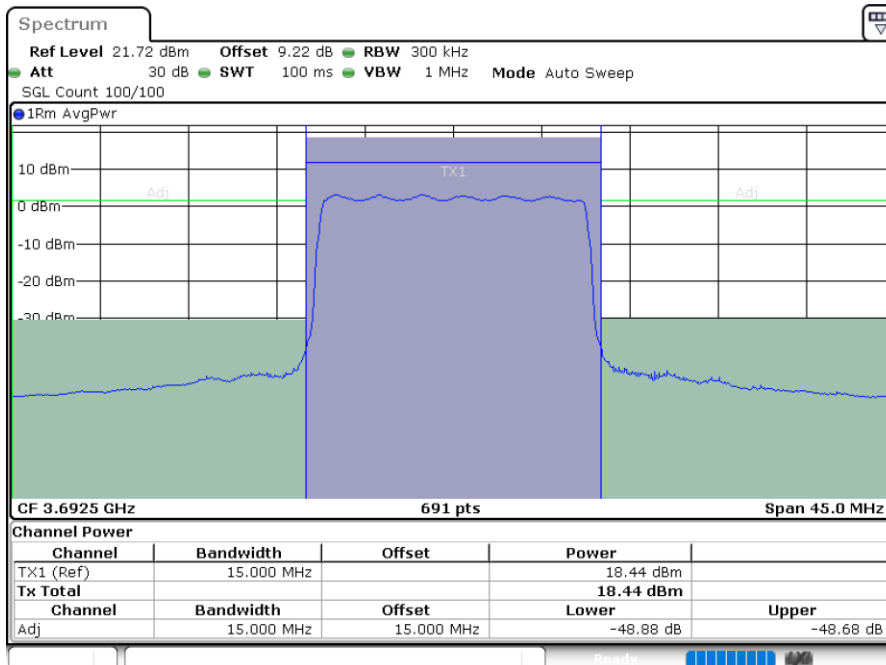

Date: 9.MAR.2024 01:35:21

LTE Band 48 / 15MHz

256QAM

Highest Channel / 1RB0

Highest Channel / 1RBmax

Date: 8.MAR.2024 23:35:03

Date: 8.MAR.2024 23:37:31

Highest Channel / FullRB