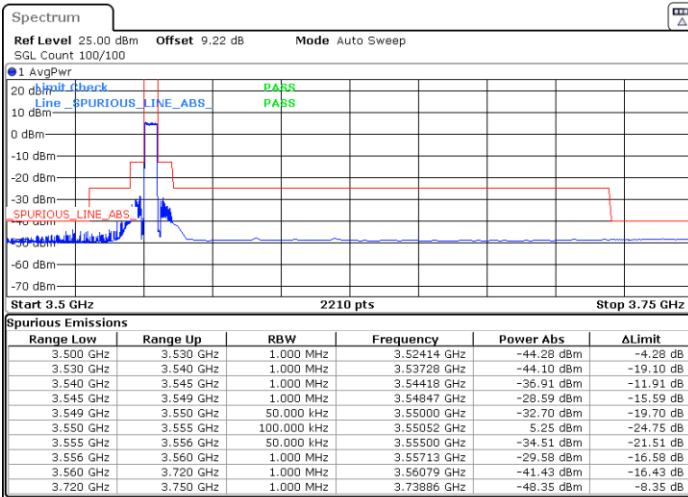

N/A

Date: 5.MAR.2024 06:15:03

LTE Band 48 / 5MHz

QPSK

Highest Channel / 1RB0

Highest Channel / 1RBmax

Date: 5.MAR.2024 06:21:46

Date: 5.MAR.2024 11:14:03

Highest Channel / FullIRB

N/A

Date: 5.MAR.2024 11:06:01

LTE Band 48 / 5MHz

16QAM

Lowest Channel / 1RB0

Lowest Channel / 1RBmax

Date: 5.MAR.2024 05:42:20

Date: 5.MAR.2024 05:49:08

Lowest Channel / FullIRB

N/A

Date: 5.MAR.2024 05:55:54

LTE Band 48 / 5MHz

16QAM

Middle Channel / 1RB0

Middle Channel / 1RBmax