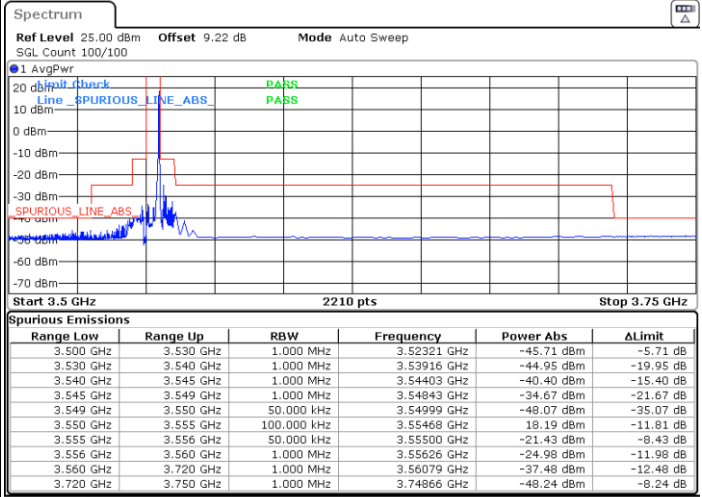

Date: 5.MAR.2024 06:03:19

Date: 5.MAR.2024 06:10:01

Middle Channel / Full

N/A

Date: 5.MAR.2024 06:16:44

LTE Band 48 / 5MHz

16QAM

Highest Channel / 1RB0

Highest Channel / 1RBmax

Date: 5.MAR.2024 06:23:31

Date: 5.MAR.2024 10:17:20

Highest Channel / FullIRB

N/A

Date: 5.MAR.2024 06:37:04

LTE Band 48 / 5MHz

64QAM

Lowest Channel / 1RB0

Lowest Channel / 1RBmax

Date: 5.MAR.2024 05:44:01

Date: 5.MAR.2024 05:50:49

Lowest Channel / FullIRB

N/A

Date: 5.MAR.2024 05:57:35

LTE Band 48 / 5MHz