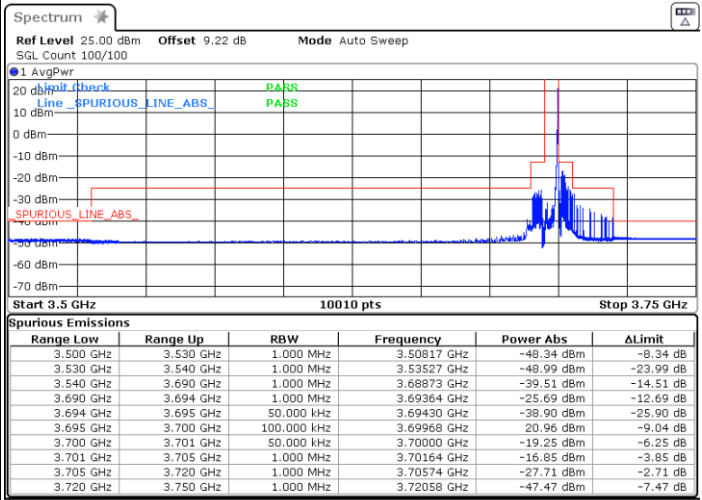

# Conducted Band Edge

LTE Band 48 / 5MHz

QPSK

Middle Channel / 1RB0

Middle Channel / 1RBmax

Date: 5.MAR.2024 06:00:57

Date: 5.MAR.2024 06:08:21

Middle Channel / Full

N/A

Date: 5.MAR.2024 06:15:03

LTE Band 48 / 5MHz

QPSK

Highest Channel / 1RB0

Highest Channel / 1RBmax

Date: 5.MAR.2024 06:21:46

Date: 5.MAR.2024 11:14:03

Highest Channel / FullIRB

N/A

Date: 5.MAR.2024 11:06:01

LTE Band 48 / 5MHz

16QAM

Lowest Channel / 1RB0

Lowest Channel / 1RBmax

Date: 5.MAR.2024 05:42:20