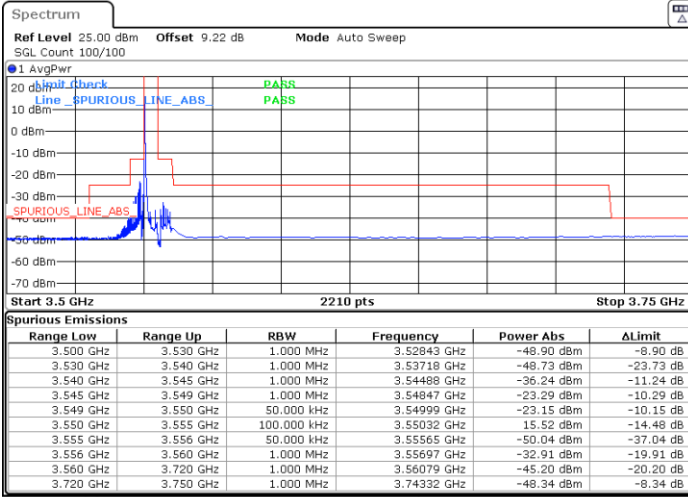

LTE Band 48 / 5MHz

64QAM

Highest Channel / 1RB0

Highest Channel / 1RBmax

Date: 5.MAR.2024 06:25:12

Date: 5.MAR.2024 11:19:27

Highest Channel / FullRB

N/A

Date: 5.MAR.2024 06:38:46

LTE Band 48 / 5MHz

256QAM

Lowest Channel / 1RB0

Lowest Channel / 1RBmax

Date: 5.MAR.2024 05:45:43

Date: 5.MAR.2024 05:52:30

Lowest Channel / FullIRB