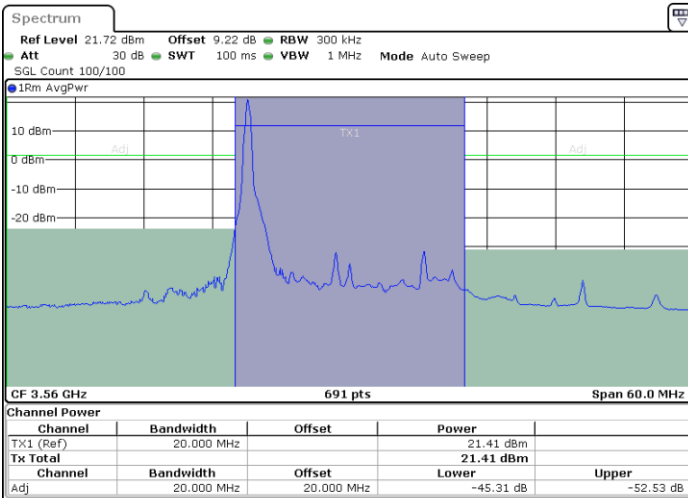

Highest Channel / 1RB0

Highest Channel / 1RBmax

Date: 9.MAR.2024 00:42:26

Date: 9.MAR.2024 00:44:54

Highest Channel / FullRB

Date: 9.MAR.2024 00:47:20

LTE Band 48 / 20MHz

64QAM

Lowest Channel / 1RB0

Lowest Channel / 1RBmax

Date: 9.MAR.2024 00:01:13

Date: 9.MAR.2024 00:03:50

Lowest Channel / FullIRB

Date: 9.MAR.2024 00:06:16

LTE Band 48 / 20MHz

64QAM