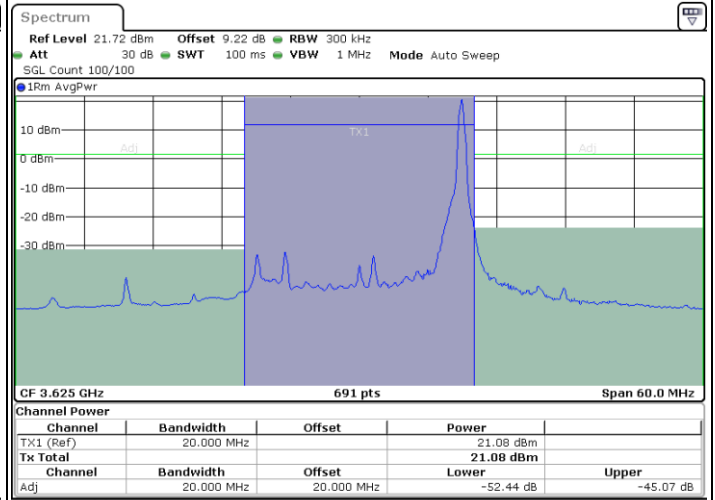

Date: 9.MAR.2024 00:05:03

LTE Band 48 / 20MHz

QPSK

Middle Channel / 1RB0

Middle Channel / 1RBmax

Date: 9.MAR.2024 00:51:45

Date: 9.MAR.2024 00:57:04

Middle Channel / FullRB

Date: 9.MAR.2024 00:57:51

LTE Band 48 / 20MHz

QPSK

Highest Channel / 1RB0

Highest Channel / 1RBmax

Date: 9.MAR.2024 00:41:46

Date: 9.MAR.2024 01:00:56

Highest Channel / FullRB