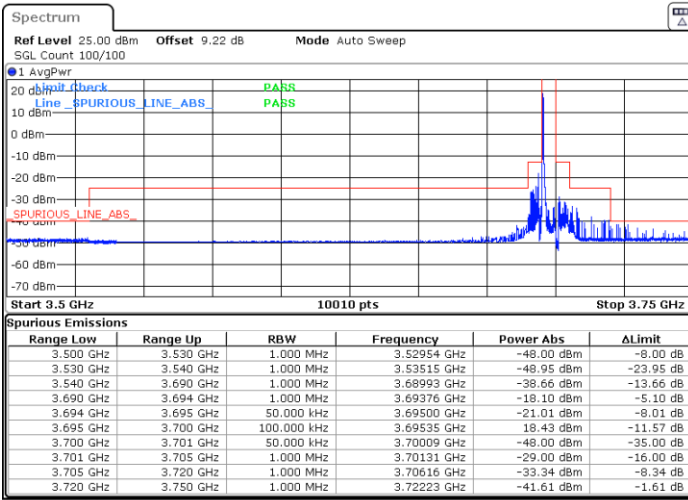

Lowest Channel / 1RB0

Lowest Channel / 1RBmax

Date: 5.MAR.2024 05:44:01

Date: 5.MAR.2024 05:50:49

Lowest Channel / FullIRB

N/A

Date: 5.MAR.2024 05:57:35

LTE Band 48 / 5MHz

64QAM

Middle Channel / 1RB0

Middle Channel / 1RBmax

Date: 5.MAR.2024 06:04:59

Date: 5.MAR.2024 06:11:41

Middle Channel / Full

N/A

Date: 5.MAR.2024 10:43:12

LTE Band 48 / 5MHz

64QAM

Highest Channel / 1RB0

Highest Channel / 1RBmax

Date: 5.MAR.2024 06:25:12

Date: 5.MAR.2024 11:19:27

Highest Channel / FullRB

N/A

Date: 5.MAR.2024 06:38:46

LTE Band 48 / 5MHz

256QAM

Lowest Channel / 1RB0

Lowest Channel / 1RBmax

Date: 5.MAR.2024 05:45:43

Date: 5.MAR.2024 05:52:30

Lowest Channel / FullIRB