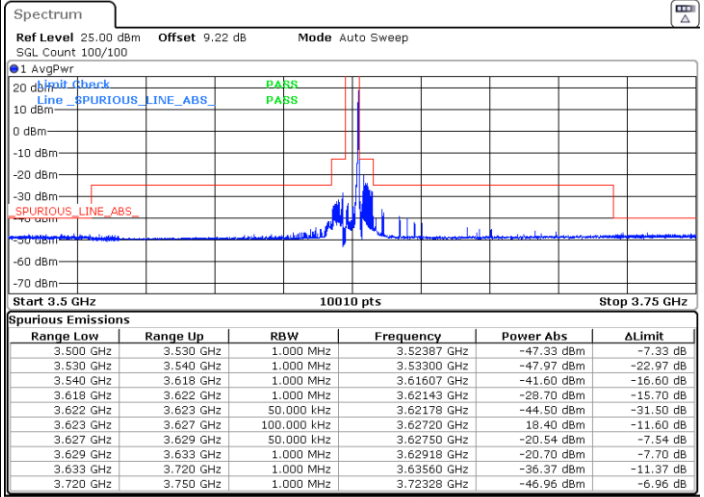

Highest Channel / 1RBmax

Date: 5.MAR.2024 06:23:31

Date: 5.MAR.2024 10:17:20

Highest Channel / FullIRB

N/A

Date: 5.MAR.2024 06:37:04

LTE Band 48 / 5MHz

64QAM

Lowest Channel / 1RB0

Lowest Channel / 1RBmax

Date: 5.MAR.2024 05:44:01

Date: 5.MAR.2024 05:50:49

Lowest Channel / FullIRB

N/A

Date: 5.MAR.2024 05:57:35

LTE Band 48 / 5MHz

64QAM

Middle Channel / 1RB0

Middle Channel / 1RBmax

Date: 5.MAR.2024 06:04:59

Date: 5.MAR.2024 06:11:41

Middle Channel / Full

N/A

Date: 5.MAR.2024 10:43:12

LTE Band 48 / 5MHz

64QAM

Highest Channel / 1RB0

Highest Channel / 1RBmax

Date: 5.MAR.2024 06:25:12

Date: 5.MAR.2024 11:19:27

Highest Channel / FullRB

N/A