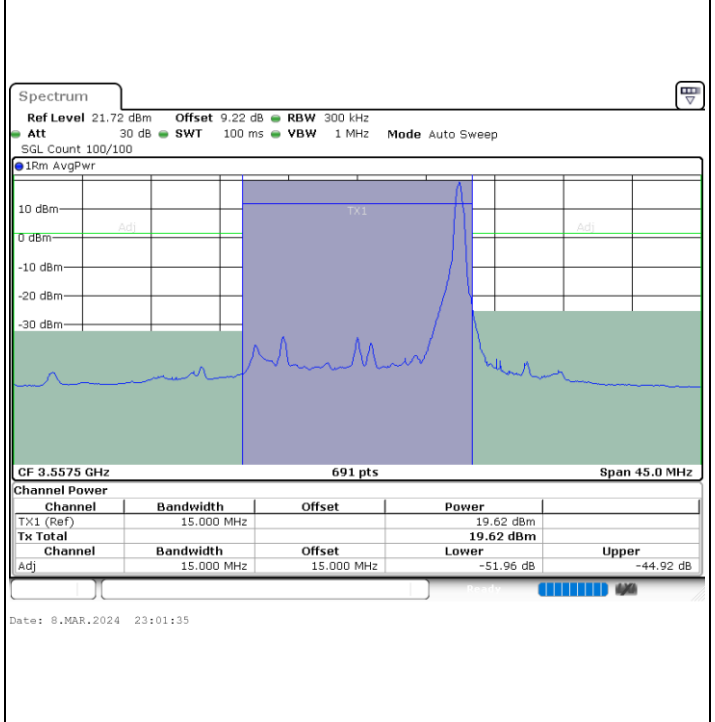

Date: 8.MAR.2024 23:34:24

Date: 8.MAR.2024 23:36:55

Highest Channel / FullRB

Date: 8.MAR.2024 23:39:20

**LTE Band 48 / 15MHz**

**256QAM**

**Lowest Channel / 1RB0**

**Lowest Channel / 1RBmax**

**Lowest Channel / FullRB**

LTE Band 48 / 15MHz

256QAM

Middle Channel / 1RB0

Middle Channel / 1RBmax

Date: 9.MAR.2024 01:30:12

Date: 9.MAR.2024 01:29:17

Middle Channel / FullRB