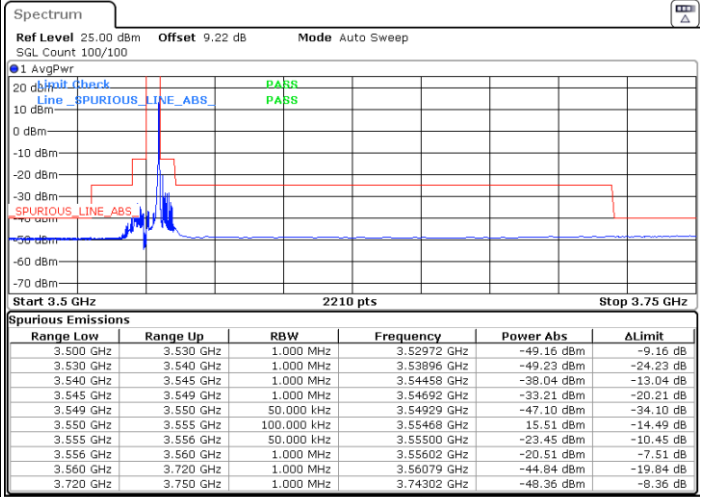

LTE Band 48 / 5MHz

64QAM

Highest Channel / 1RB0

Highest Channel / 1RBmax

Date: 5.MAR.2024 06:25:12

Date: 5.MAR.2024 11:19:27

Highest Channel / FullRB

N/A

Date: 5.MAR.2024 06:38:46

LTE Band 48 / 5MHz

256QAM

Lowest Channel / 1RB0

Lowest Channel / 1RBmax

Date: 5.MAR.2024 05:45:43

Date: 5.MAR.2024 05:52:30

Lowest Channel / FullIRB