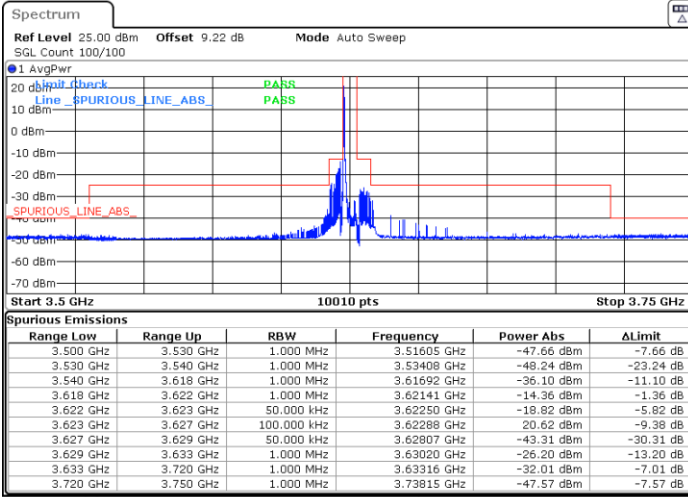

# Conducted Band Edge

LTE Band 48 / 5MHz

QPSK

Middle Channel / 1RB0

Middle Channel / 1RBmax

Date: 5.MAR.2024 06:00:57

Date: 5.MAR.2024 06:08:21

Middle Channel / Full

N/A

Date: 5.MAR.2024 06:15:03

LTE Band 48 / 5MHz

QPSK

Highest Channel / 1RB0

Highest Channel / 1RBmax

Date: 5.MAR.2024 06:21:46

Date: 5.MAR.2024 11:14:03

Highest Channel / FullIRB

N/A

Date: 5.MAR.2024 11:06:01

LTE Band 48 / 5MHz

16QAM

Lowest Channel / 1RB0

Lowest Channel / 1RBmax

Date: 5.MAR.2024 05:42:20