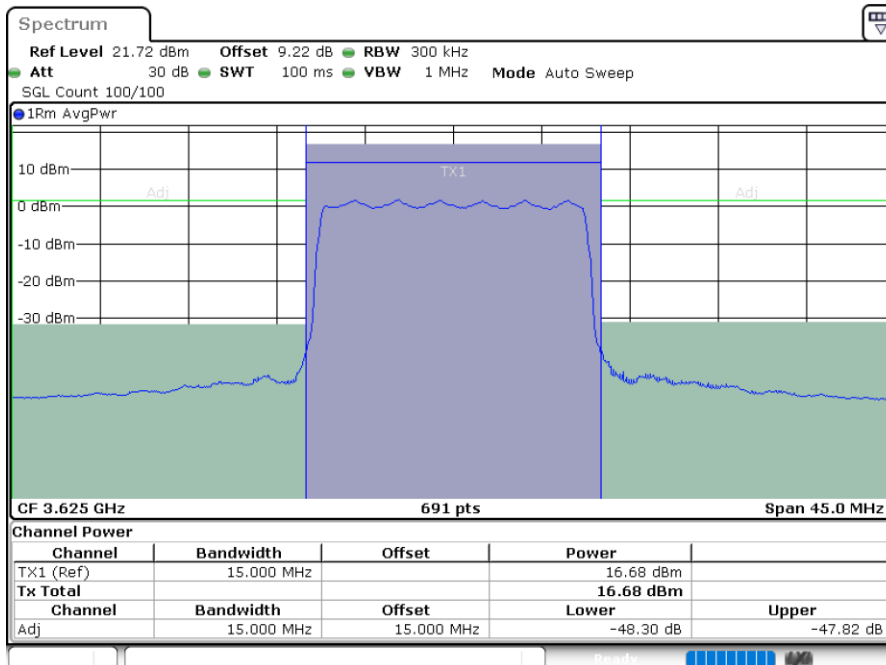

**Lowest Channel / FullRB**

LTE Band 48 / 15MHz

256QAM

Middle Channel / 1RB0

Middle Channel / 1RBmax

Date: 9.MAR.2024 01:30:12

Date: 9.MAR.2024 01:29:17

Middle Channel / FullRB