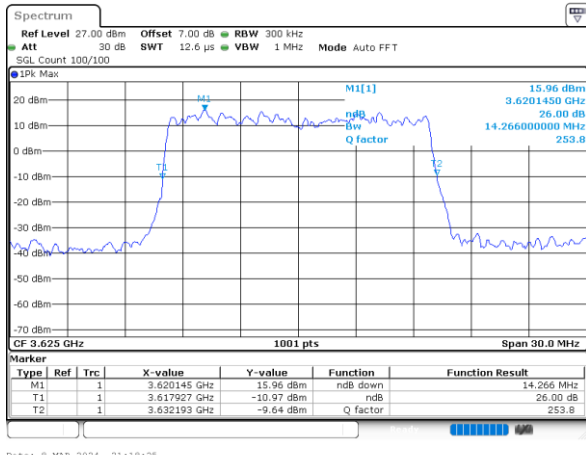

Date: 8.MAR.2024 21:18:25