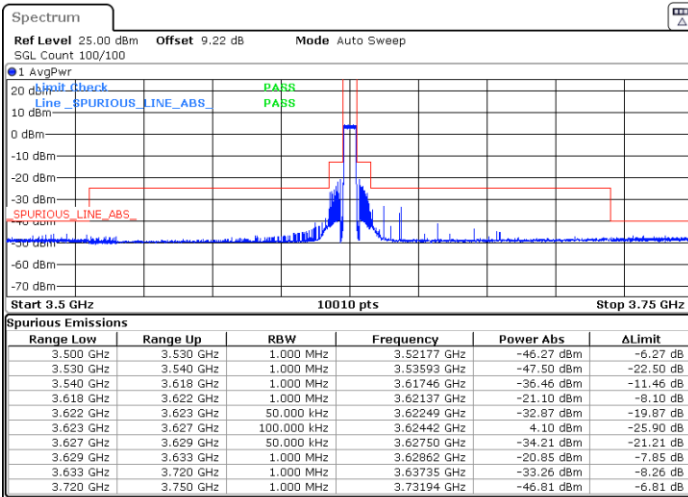

Lowest Channel / 1RB0

Lowest Channel / 1RBmax

Date: 5.MAR.2024 05:44:01

Date: 5.MAR.2024 05:50:49

Lowest Channel / FullIRB

N/A

Date: 5.MAR.2024 05:57:35

LTE Band 48 / 5MHz

64QAM

Middle Channel / 1RB0

Middle Channel / 1RBmax

Date: 5.MAR.2024 06:04:59

Date: 5.MAR.2024 06:11:41

Middle Channel / Full

N/A

Date: 5.MAR.2024 10:43:12

LTE Band 48 / 5MHz

64QAM

Highest Channel / 1RB0

Highest Channel / 1RBmax

Date: 5.MAR.2024 06:25:12

Date: 5.MAR.2024 11:19:27

Highest Channel / FullRB

N/A

Date: 5.MAR.2024 06:38:46

LTE Band 48 / 5MHz

256QAM

Lowest Channel / 1RB0

Lowest Channel / 1RBmax

Date: 5.MAR.2024 05:45:43

Date: 5.MAR.2024 05:52:30

Lowest Channel / FullIRB