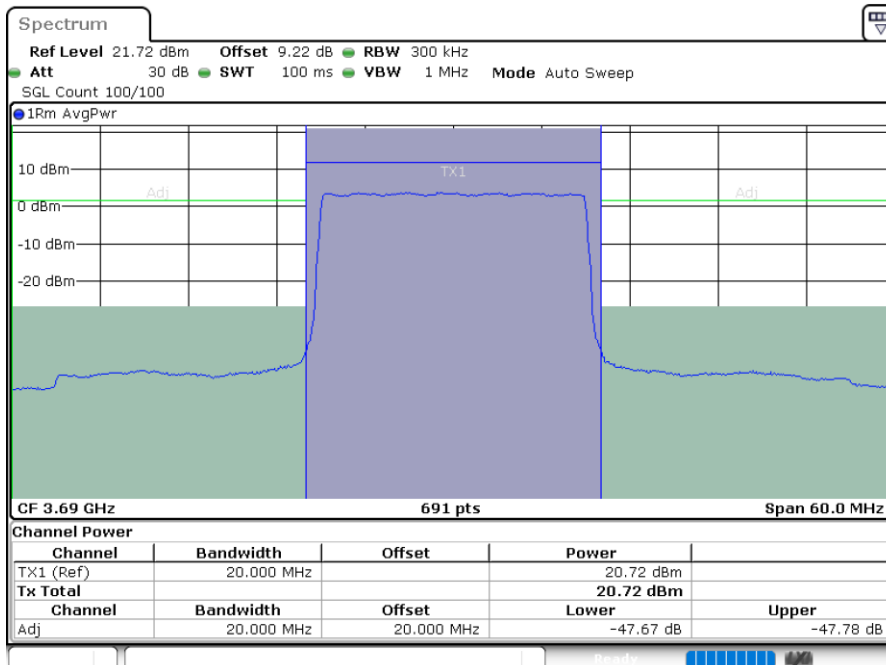

Date: 9.MAR.2024 00:57:51

LTE Band 48 / 20MHz

QPSK

Highest Channel / 1RB0

Highest Channel / 1RBmax

Date: 9.MAR.2024 00:41:46

Date: 9.MAR.2024 01:00:56

Highest Channel / FullRB