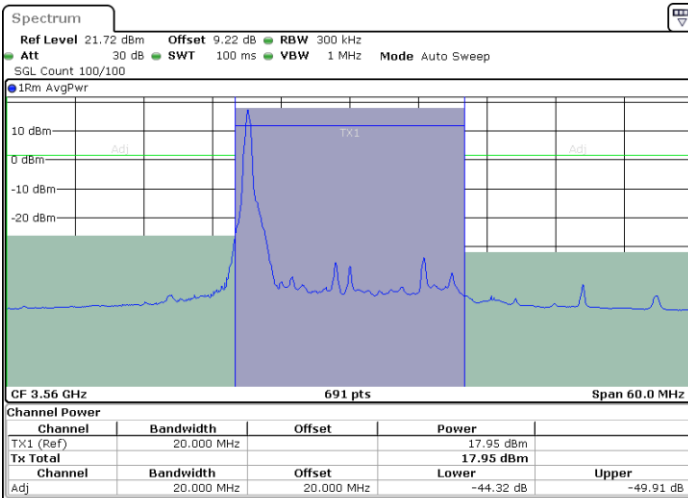

Highest Channel / 1RB0

Highest Channel / 1RBmax

Date: 9.MAR.2024 00:43:02

Date: 9.MAR.2024 00:45:31

Highest Channel / FullRB

Date: 9.MAR.2024 00:47:56

LTE Band 48 / 20MHz

256QAM

Lowest Channel / 1RB0

Lowest Channel / 1RBmax

Date: 9.MAR.2024 00:01:49

Date: 9.MAR.2024 00:04:27

Lowest Channel / FullRB

Date: 9.MAR.2024 00:06:52

LTE Band 48 / 20MHz

256QAM