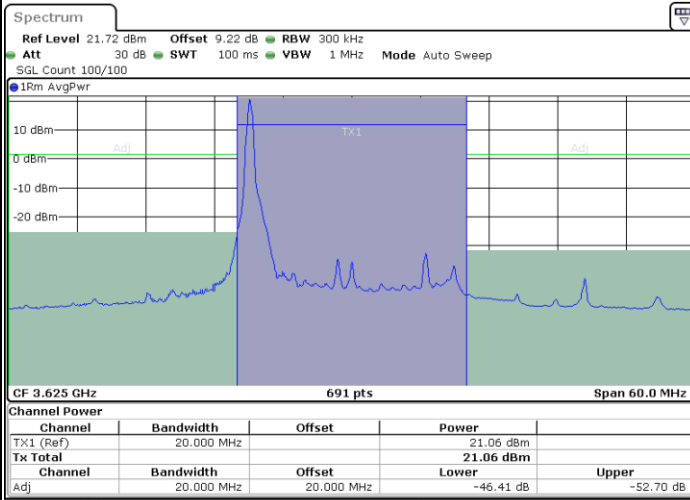

LTE Band 48 / 20MHz

16QAM

Middle Channel / 1RB0

Middle Channel / 1RBmax

Date: 9.MAR.2024 00:52:46