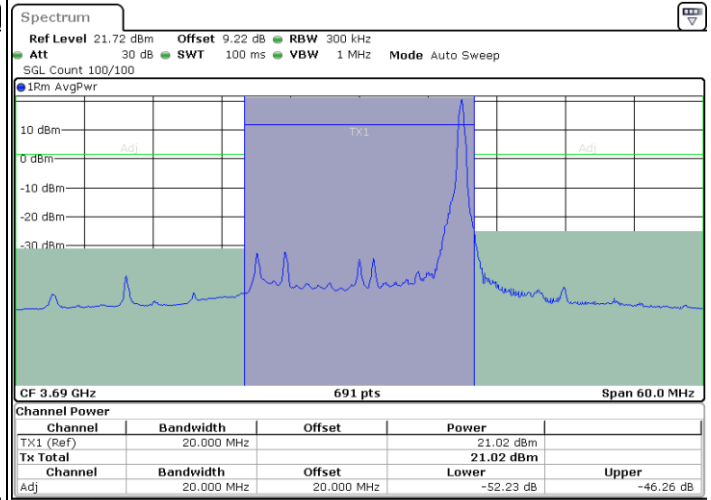

Middle Channel / 1RB0

Middle Channel / 1RBmax

Date: 9.MAR.2024 00:52:46

Date: 9.MAR.2024 00:56:23

Middle Channel / FullRB

Date: 9.MAR.2024 00:58:33

LTE Band 48 / 20MHz

16QAM

Highest Channel / 1RB0

Highest Channel / 1RBmax

Date: 9.MAR.2024 00:42:26

Date: 9.MAR.2024 00:44:54

Highest Channel / FullRB

Date: 9.MAR.2024 00:47:20

LTE Band 48 / 20MHz

64QAM