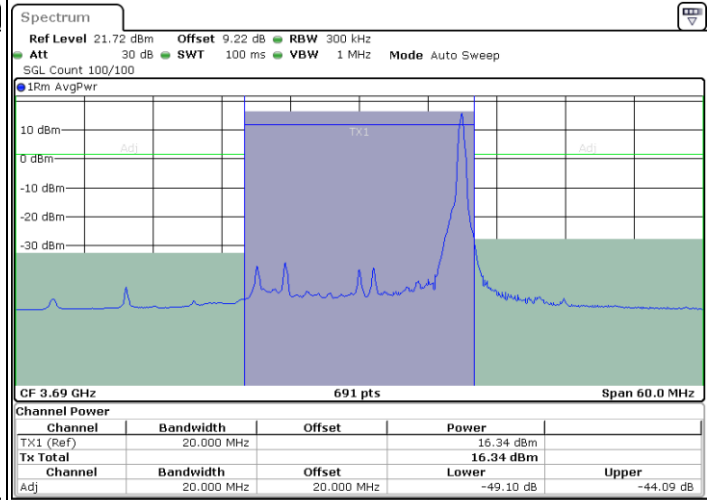

Middle Channel / 1RB0

Middle Channel / 1RBmax

Date: 9.MAR.2024 00:54:14

Date: 9.MAR.2024 00:54:55

Middle Channel / FullRB

Date: 9.MAR.2024 00:59:57

LTE Band 48 / 20MHz

256QAM

Highest Channel / 1RB0

Highest Channel / 1RBmax

Date: 9.MAR.2024 00:43:39

Date: 9.MAR.2024 00:46:07

Highest Channel / FullRB

Date: 9.MAR.2024 00:48:32

**26dB Bandwidth**

Mode	LTE Band 48 : 26dB BW(MHz)	
BW	5MHz	
Mod.	QPSK	16QAM
Middle CH	4.87	4.93
BW	10MHz	
Mod.	QPSK	16QAM
Middle CH	9.73	9.63
BW	15MHz	
Mod.	QPSK	16QAM
Middle CH	14.27	14.54
BW	20MHz	
Mod.	QPSK	16QAM
Middle CH	18.74	18.66