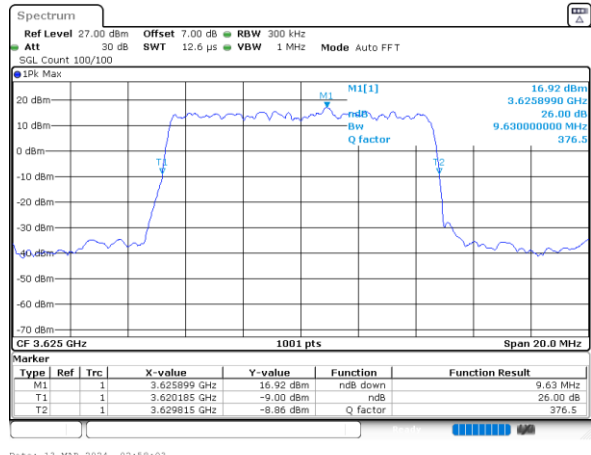

16QAM

Date: 13.MAR.2024 02:58:03

LTE Band 48 15MHz / Middle channel / Full RB

QPSK