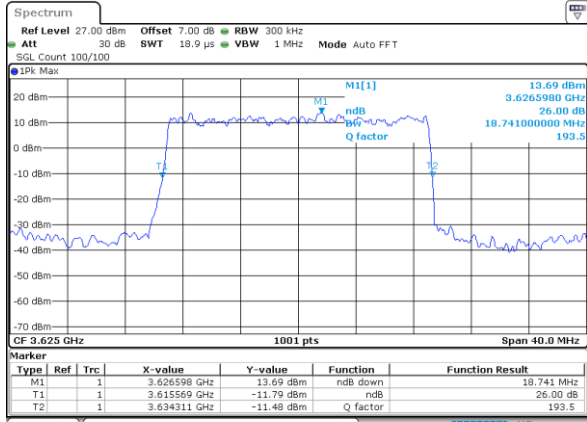

LTE Band 48 20MHz / Middle channel / Full RB

QPSK

Date: 8.MAR.2024 21:19:50