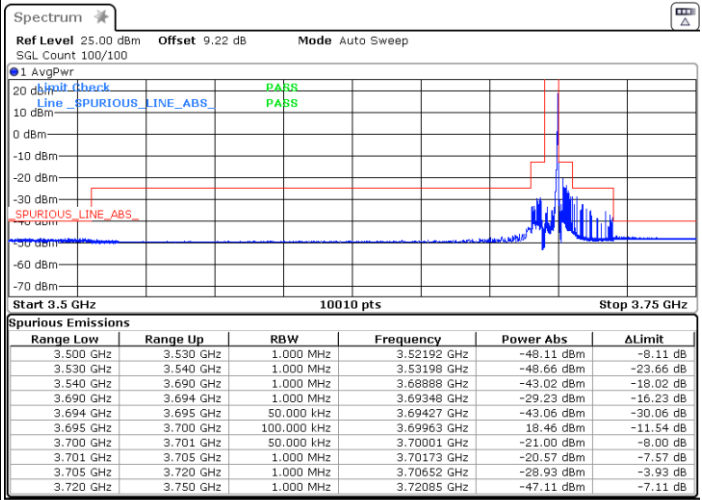

Lowest Channel / 1RB0

Lowest Channel / 1RBmax

Date: 5.MAR.2024 05:44:01

Date: 5.MAR.2024 05:50:49

Lowest Channel / FullIRB

N/A

Date: 5.MAR.2024 05:57:35

LTE Band 48 / 5MHz

64QAM

Middle Channel / 1RB0

Middle Channel / 1RBmax

Date: 5.MAR.2024 06:04:59

Date: 5.MAR.2024 06:11:41

Middle Channel / Full

N/A

Date: 5.MAR.2024 10:43:12

LTE Band 48 / 5MHz

64QAM

Highest Channel / 1RB0

Highest Channel / 1RBmax

Date: 5.MAR.2024 06:25:12

Date: 5.MAR.2024 11:19:27

Highest Channel / FullRB

N/A