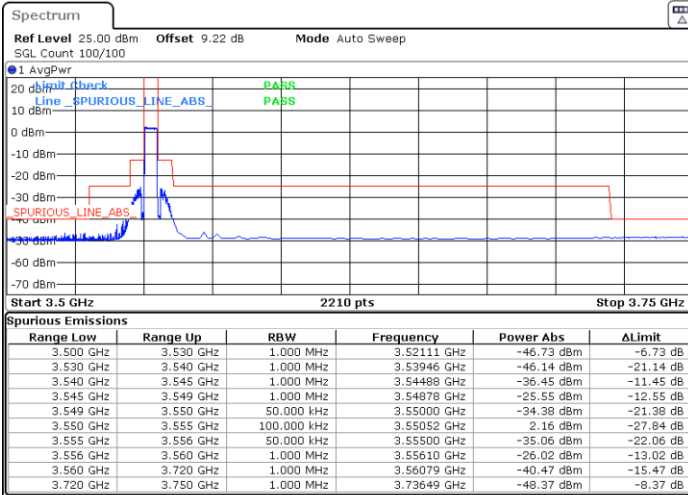

Lowest Channel / FullIRB

N/A

Date: 5.MAR.2024 05:59:16