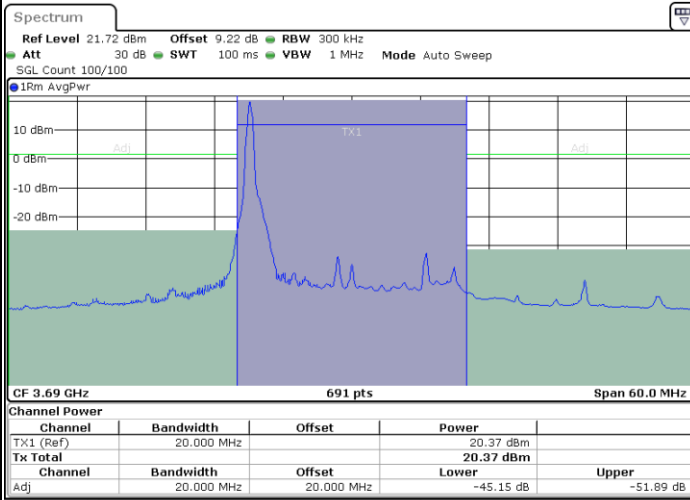

Middle Channel / 1RB0

Middle Channel / 1RBmax

Date: 9.MAR.2024 00:52:46

Date: 9.MAR.2024 00:56:23

Middle Channel / FullRB

Date: 9.MAR.2024 00:58:33

LTE Band 48 / 20MHz

16QAM

Highest Channel / 1RB0

Highest Channel / 1RBmax

Date: 9.MAR.2024 00:42:26

Date: 9.MAR.2024 00:44:54

Highest Channel / FullRB

Date: 9.MAR.2024 00:47:20

LTE Band 48 / 20MHz

64QAM