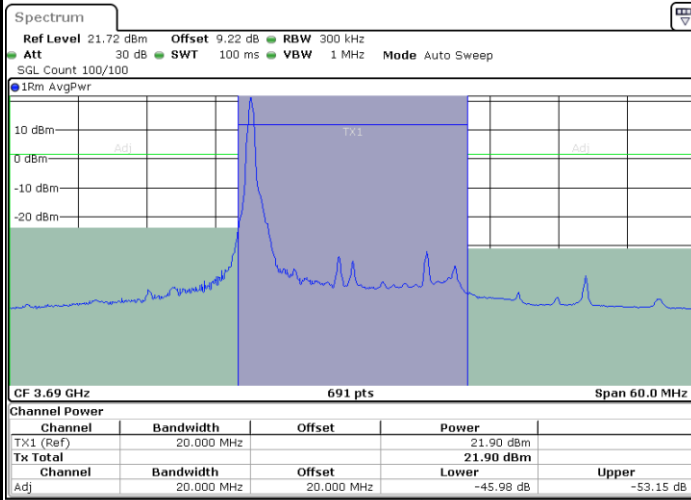

Date: 9.MAR.2024 00:57:51

LTE Band 48 / 20MHz

QPSK

Highest Channel / 1RB0

Highest Channel / 1RBmax

Date: 9.MAR.2024 00:41:46

Date: 9.MAR.2024 01:00:56

Highest Channel / FullRB