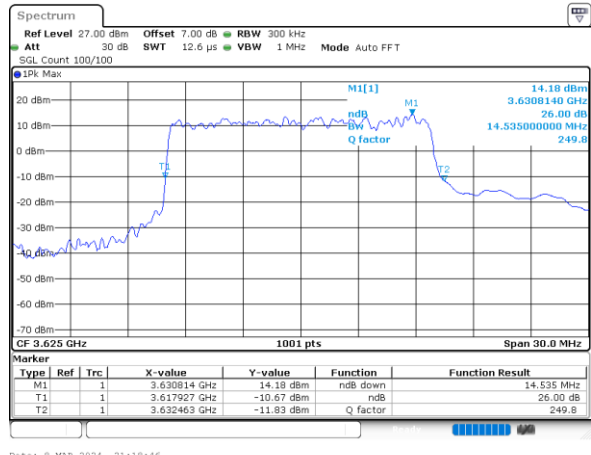

16QAM

Date: 13.MAR.2024 02:58:03

LTE Band 48 15MHz / Middle channel / Full RB

QPSK

Date: 8.MAR.2024 21:18:25

16QAM

Date: 8.MAR.2024 21:18:46

LTE Band 48 20MHz / Middle channel / Full RB