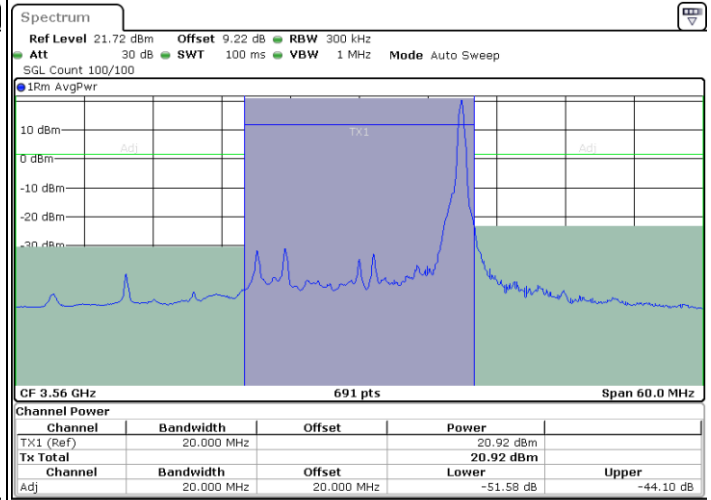

Date: 8.MAR.2024 23:39:56

LTE Band 48 / 20MHz

QPSK

Lowest Channel / 1RB0

Lowest Channel / 1RBmax

Date: 8.MAR.2024 23:59:58

Date: 9.MAR.2024 00:50:06

Lowest Channel / FullRB