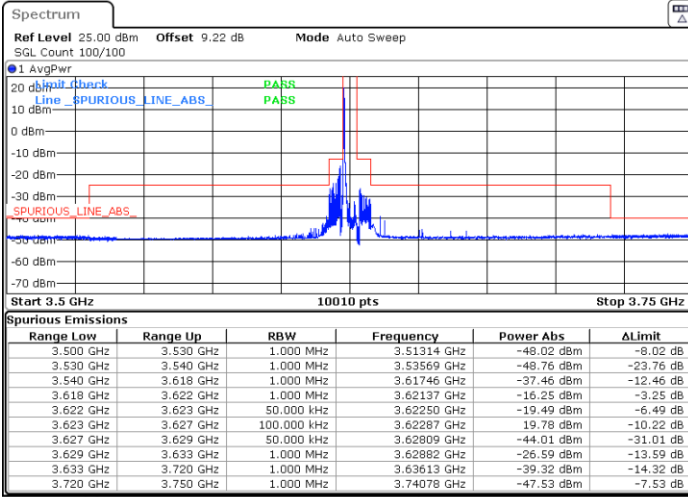

Highest Channel / FullIRB

N/A

Date: 5.MAR.2024 11:06:01

LTE Band 48 / 5MHz

16QAM

Lowest Channel / 1RB0

Lowest Channel / 1RBmax

Date: 5.MAR.2024 05:42:20

Date: 5.MAR.2024 05:49:08

Lowest Channel / FullIRB

N/A

Date: 5.MAR.2024 05:55:54

LTE Band 48 / 5MHz

16QAM

Middle Channel / 1RB0

Middle Channel / 1RBmax

Date: 5.MAR.2024 06:03:19

Date: 5.MAR.2024 06:10:01

Middle Channel / Full

N/A

Date: 5.MAR.2024 06:16:44

LTE Band 48 / 5MHz

16QAM

Highest Channel / 1RB0

Highest Channel / 1RBmax

Date: 5.MAR.2024 06:23:31

Date: 5.MAR.2024 10:17:20

Highest Channel / FullIRB

N/A

Date: 5.MAR.2024 06:37:04

LTE Band 48 / 5MHz

64QAM