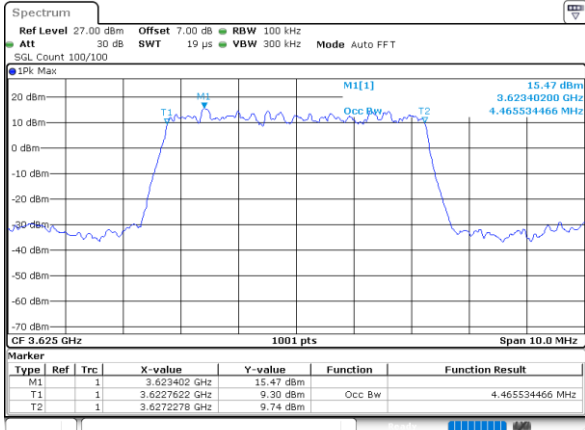

LTE Band 48 5MHz / Middle Channel / Full RB

QPSK

Date: 8.MAR.2024 21:15:13