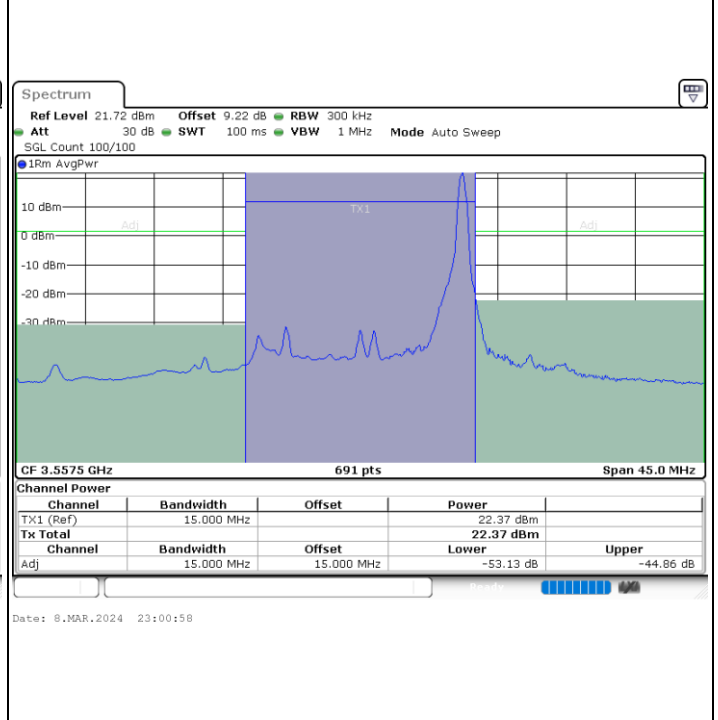

LTE Band 48 / 15MHz

64QAM

Lowest Channel / 1RB0      Lowest Channel / 1RBmax

Lowest Channel / FullIRB

LTE Band 48 / 15MHz

64QAM

Middle Channel / 1RB0

Middle Channel / 1RBmax

Date: 9.MAR.2024 01:30:53

Date: 9.MAR.2024 01:28:37

Middle Channel / FullRB

Date: 9.MAR.2024 01:34:41

LTE Band 48 / 15MHz

64QAM

Highest Channel / 1RB0

Highest Channel / 1RBmax