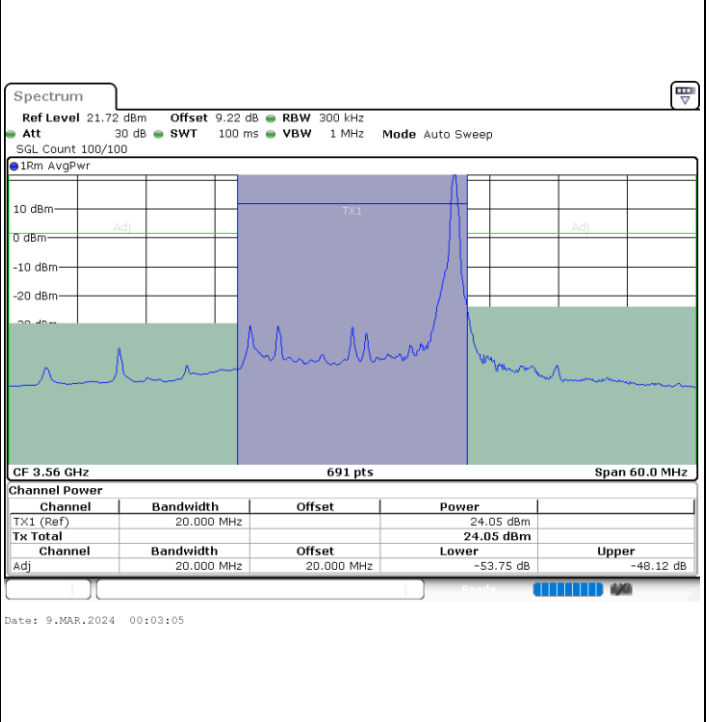

Date: 9.MAR.2024 00:57:51

LTE Band 48 / 20MHz

QPSK

Highest Channel / 1RB0

Highest Channel / 1RBmax

Date: 9.MAR.2024 00:41:46

Date: 9.MAR.2024 01:00:56

Highest Channel / FullRB

Date: 9.MAR.2024 00:46:43

**LTE Band 48 / 20MHz**

**16QAM**

**Lowest Channel / 1RB0**

**Lowest Channel / 1RBmax**

**Lowest Channel / FullIRB**

LTE Band 48 / 20MHz

16QAM

Middle Channel / 1RB0

Middle Channel / 1RBmax

Date: 9.MAR.2024 00:52:46

Date: 9.MAR.2024 00:56:23

Middle Channel / FullRB

Date: 9.MAR.2024 00:58:33

LTE Band 48 / 20MHz

16QAM

Highest Channel / 1RB0

Highest Channel / 1RBmax

Date: 9.MAR.2024 00:42:26

Date: 9.MAR.2024 00:44:54

Highest Channel / FullRB

Date: 9.MAR.2024 00:47:20

LTE Band 48 / 20MHz

64QAM