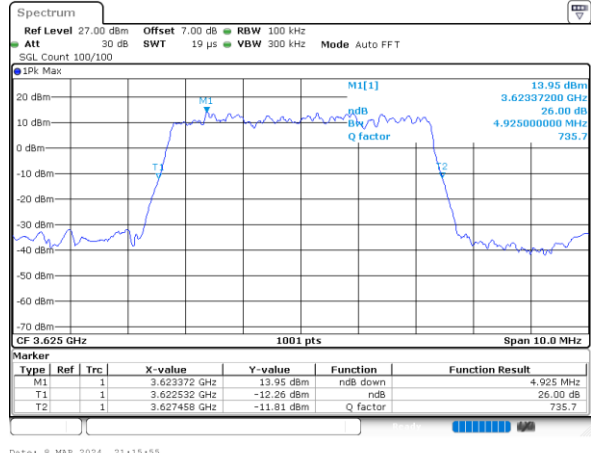

16QAM

Date: 8.MAR.2024 21:15:55

LTE Band 48 10MHz / Middle channel / Full RB

QPSK