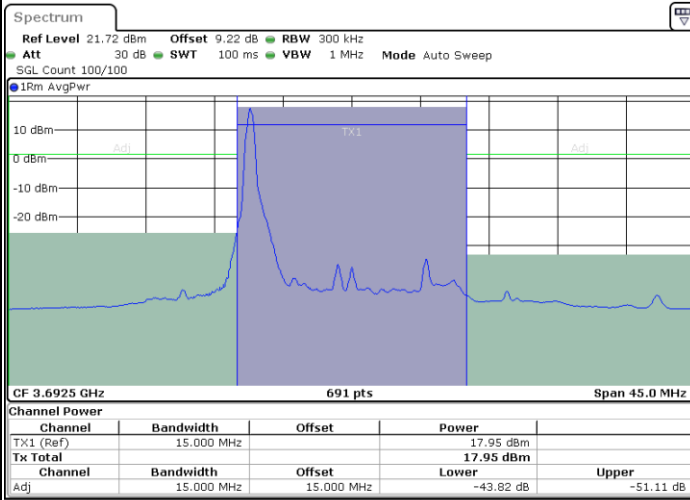

Date: 9.MAR.2024 01:35:21

LTE Band 48 / 15MHz

256QAM

Highest Channel / 1RB0

Highest Channel / 1RBmax

Date: 8.MAR.2024 23:35:03

Date: 8.MAR.2024 23:37:31

Highest Channel / FullRB

Date: 8.MAR.2024 23:39:56

LTE Band 48 / 20MHz

QPSK

Lowest Channel / 1RB0

Lowest Channel / 1RBmax

Date: 8.MAR.2024 23:59:58

Date: 9.MAR.2024 00:50:06

Lowest Channel / FullRB