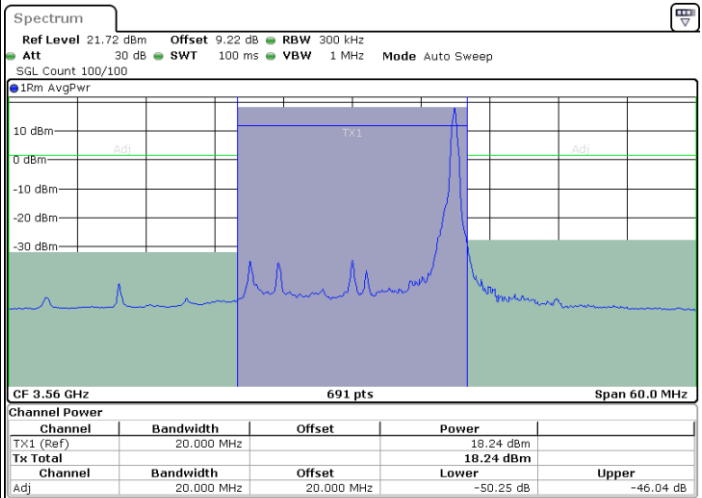

Highest Channel / 1RB0

Highest Channel / 1RBmax

Date: 9.MAR.2024 00:43:02

Date: 9.MAR.2024 00:45:31

Highest Channel / FullRB

Date: 9.MAR.2024 00:47:56

LTE Band 48 / 20MHz

256QAM

Lowest Channel / 1RB0

Lowest Channel / 1RBmax

Date: 9.MAR.2024 00:01:49

Date: 9.MAR.2024 00:04:27

Lowest Channel / FullRB

Date: 9.MAR.2024 00:06:52

LTE Band 48 / 20MHz

256QAM