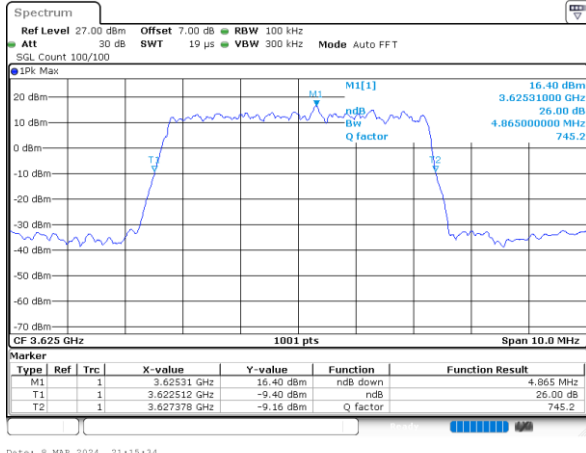

LTE Band 48 5MHz / Middle channel / Full RB

QPSK

Date: 8.MAR.2024 21:15:34