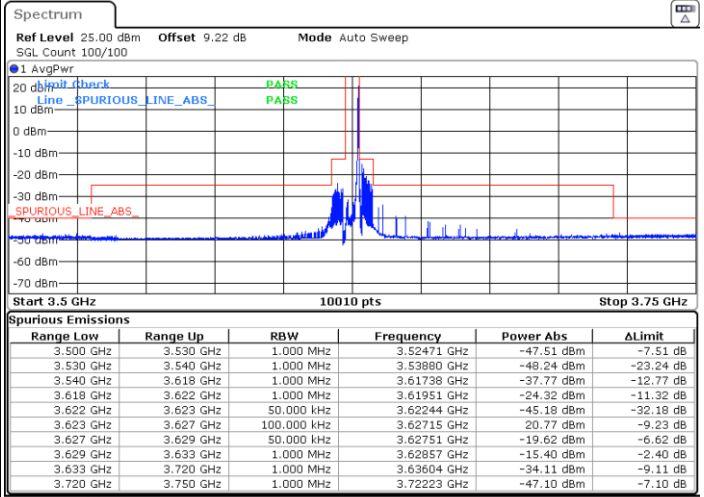

# Conducted Band Edge

LTE Band 48 / 5MHz

QPSK

Middle Channel / 1RB0

Middle Channel / 1RBmax

Date: 5.MAR.2024 06:00:57

Date: 5.MAR.2024 06:08:21

Middle Channel / Full

N/A

Date: 5.MAR.2024 06:15:03

LTE Band 48 / 5MHz

QPSK

Highest Channel / 1RB0

Highest Channel / 1RBmax

Date: 5.MAR.2024 06:21:46

Date: 5.MAR.2024 11:14:03

Highest Channel / FullIRB

N/A

Date: 5.MAR.2024 11:06:01

LTE Band 48 / 5MHz

16QAM

Lowest Channel / 1RB0

Lowest Channel / 1RBmax

Date: 5.MAR.2024 05:42:20