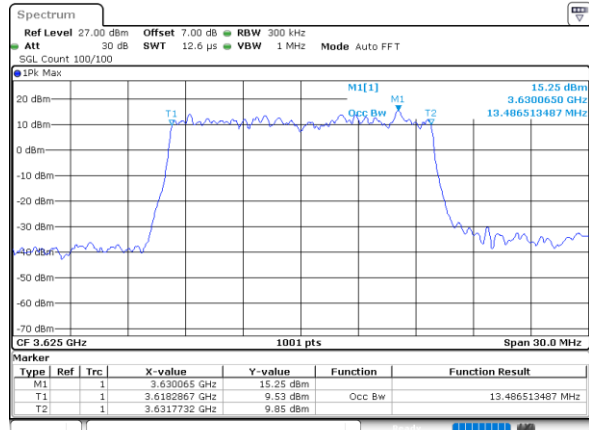

16QAM

Date: 8.MAR.2024 21:16:38

LTE Band 48 15MHz / Middle Channel / Full RB

QPSK

Date: 8.MAR.2024 21:18:04

16QAM

Date: 8.MAR.2024 21:19:07

LTE Band 48 20MHz / Middle Channel / Full RB