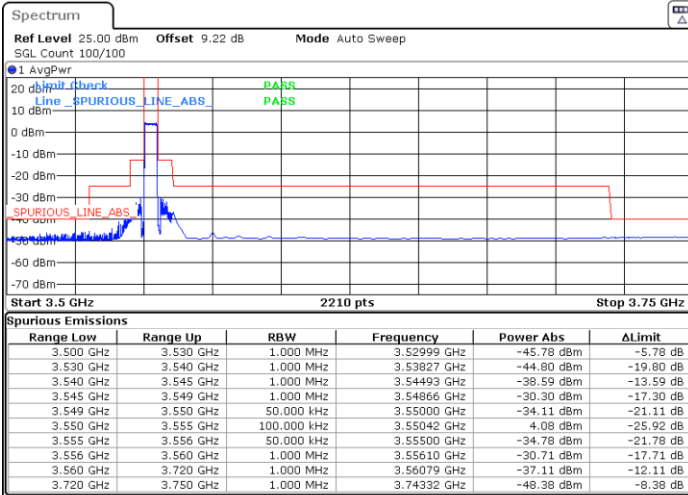

Highest Channel / 1RBmax

Date: 5.MAR.2024 06:23:31

Date: 5.MAR.2024 10:17:20

Highest Channel / FullIRB

N/A

Date: 5.MAR.2024 06:37:04

LTE Band 48 / 5MHz

64QAM

Lowest Channel / 1RB0

Lowest Channel / 1RBmax

Date: 5.MAR.2024 05:44:01

Date: 5.MAR.2024 05:50:49

Lowest Channel / FullIRB

N/A

Date: 5.MAR.2024 05:57:35

LTE Band 48 / 5MHz

64QAM

Middle Channel / 1RB0

Middle Channel / 1RBmax

Date: 5.MAR.2024 06:04:59

Date: 5.MAR.2024 06:11:41

Middle Channel / Full

N/A

Date: 5.MAR.2024 10:43:12