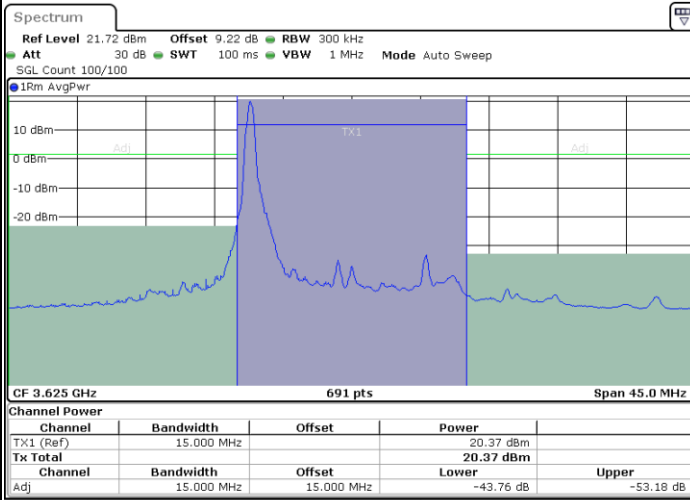

LTE Band 48 / 15MHz

64QAM

Lowest Channel / 1RB0      Lowest Channel / 1RBmax

Lowest Channel / FullIRB

LTE Band 48 / 15MHz

64QAM

Middle Channel / 1RB0

Middle Channel / 1RBmax