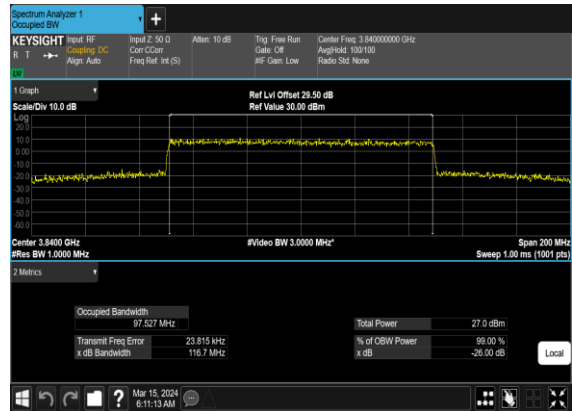

N77(100M)_CP-OFDM_16 QAM_Outer_Full_Mid_CH