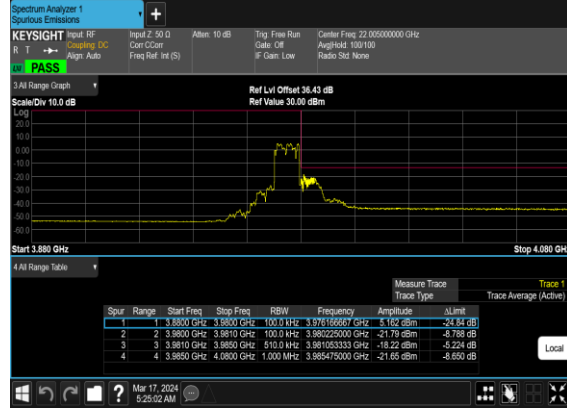

N77(10M)_CP-OFDM_16QAM_Outer_Full_High_CH