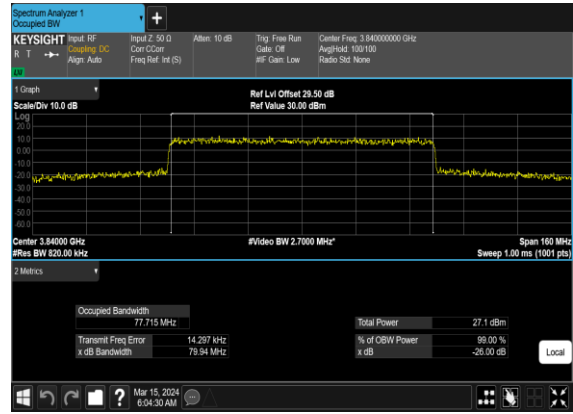

N77(70M)_CP-OFDM_16 QAM_Outer_Full_Mid_CH

N77(70M)_CP-OFDM_64 QAM_Outer_Full_Mid_CH

N77(70M)_CP-OFDM_256 QAM_Outer_Full_Mid_CH

N77(80M)_CP-OFDM _QPSK_Outer_Full_Mid_CH

N77(80M)_CP-OFDM_16 QAM_Outer_Full_Mid_CH