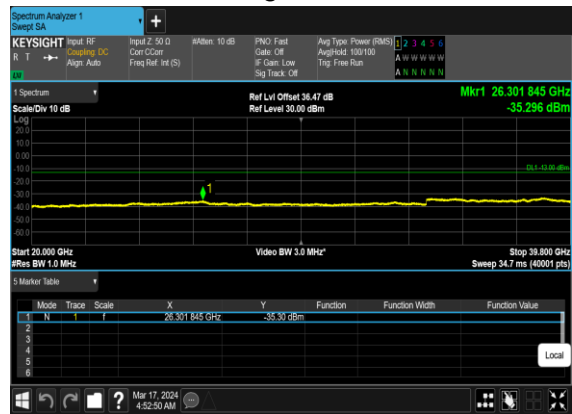

N77(10M)_CP-
OFDM_QPSK_Edge_1RB_Left_Mid_CH