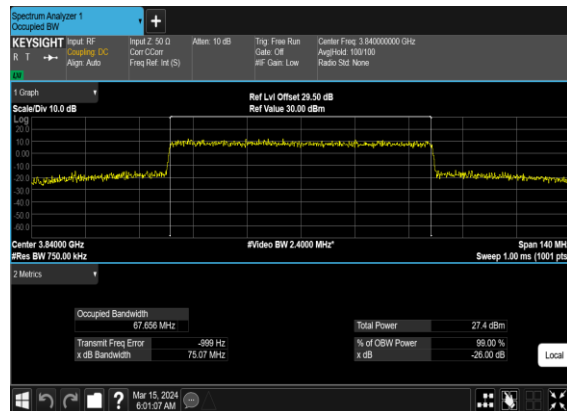

N77(70M)_CP-OFDM_16 QAM_Outer_Full_Mid_CH