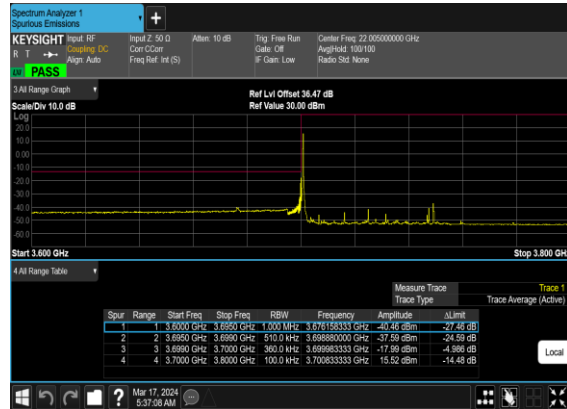

N77(50M)_CP-OFDM_16
QAM_Edge_1RB_Left_Low_CH