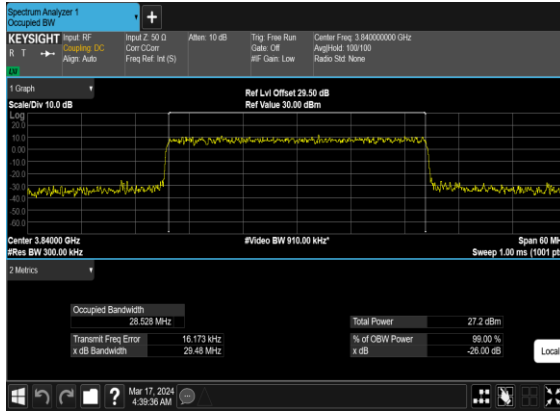

N77(30M)_CP-OFDM_64 QAM_Outer_Full_Mid_CH