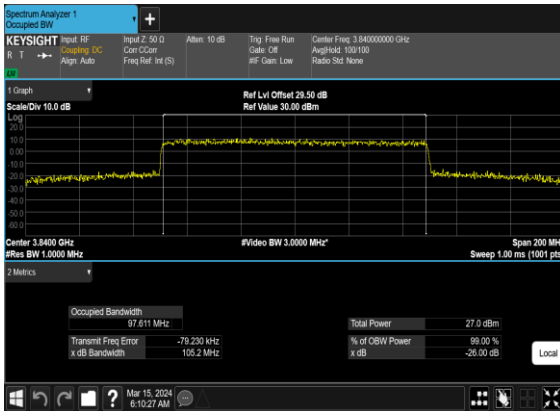

N77(100M)_CP-OFDM _QPSK_Outer_Full_Mid_CH