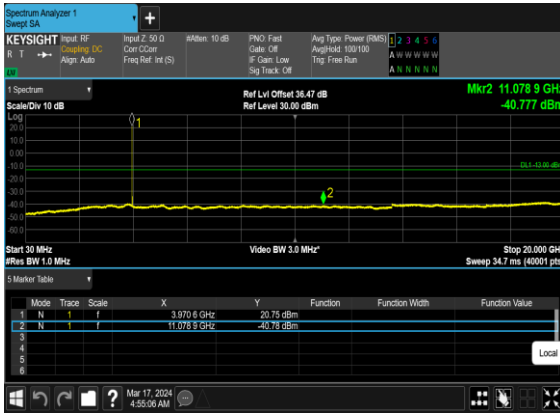

N77(10M)_CP-
OFDM_QPSK_Edge_1RB_Left_Mid_CH

N77(10M)_CP-OFDM_16 QAM_Edge_1RB_Left_Mid_CH

N77(10M)_CP-OFDM_16 QAM_Edge_1RB_Left_Mid_CH

N77(10M)_CP-OFDM_QPSK_Edge_1RB_Left_High_CH

N77(10M)_CP-OFDM_QPSK_Edge_1RB_Left_High_CH