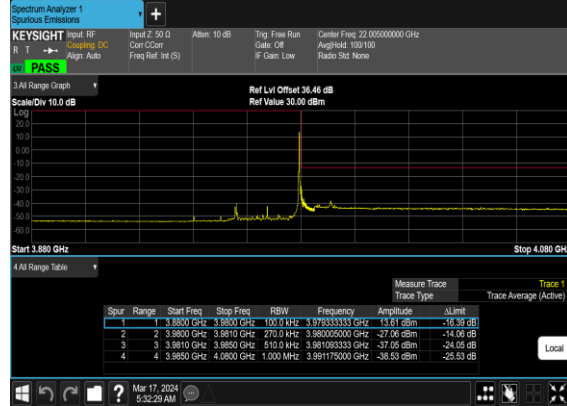

N77(25M)_CP-OFDM_QPSK_Outer_Full_Low_CH

N77(25M)_CP-OFDM_16QAM_Outer_Full_Low_CH

N77(25M)_CP-
OFDM_QPSK_Edge_1RB_Right_High_CH

N77(25M)_CP-OFDM_16
QAM_Edge_1RB_Right_High_CH

N77(25M)_CP-
OFDM_QPSK_Outer_Full_High_CH