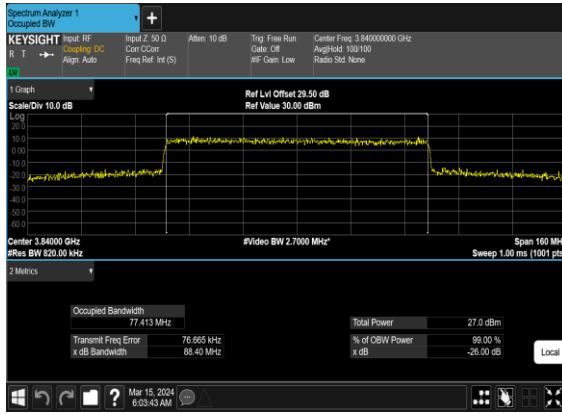

N77(70M)_CP-OFDM_16 QAM_Outer_Full_Mid_CH

N77(70M)_CP-OFDM_64 QAM_Outer_Full_Mid_CH

N77(70M)_CP-OFDM_256 QAM_Outer_Full_Mid_CH

N77(80M)_CP-OFDM _QPSK_Outer_Full_Mid_CH

N77(80M)_CP-OFDM_16 QAM_Outer_Full_Mid_CH