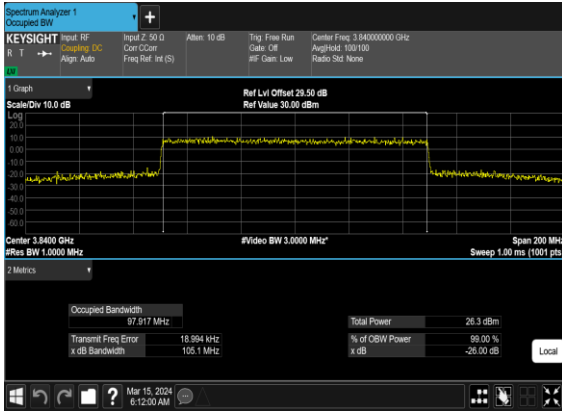

N77(100M)_CP-OFDM_64 QAM_Outer_Full_Mid_CH