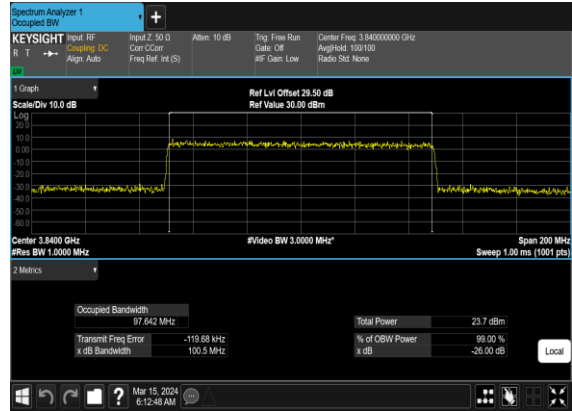

Conducted Spurious Emissions

NR Band	SCS (kHz)	Bandwidth (MHz)	Arfcn	Freq (MHz)	Modulation	RB	Result	Verdict
77	30	60	648668	3730.02	CP-OFDM QPSK	1@0	see graph	---
77	30	60	648668	3730.02	CP-OFDM QPSK	1@0	see graph	PASS
77	30	60	648668	3730.02	CP-OFDM QPSK	1@0	see graph	PASS
77	30	60	648668	3730.02	CP-OFDM 16 QAM	1@0	see graph	---
77	30	60	648668	3730.02	CP-OFDM 16 QAM	1@0	see graph	PASS
77	30	60	648668	3730.02	CP-OFDM 16 QAM	1@0	see graph	PASS
77	30	60	656000	3840.0	CP-OFDM QPSK	1@0	see graph	---
77	30	60	656000	3840.0	CP-OFDM QPSK	1@0	see graph	PASS
77	30	60	656000	3840.0	CP-OFDM QPSK	1@0	see graph	PASS
77	30	60	656000	3840.0	CP-OFDM 16 QAM	1@0	see graph	---
77	30	60	656000	3840.0	CP-OFDM 16 QAM	1@0	see graph	PASS
77	30	60	656000	3840.0	CP-OFDM 16 QAM	1@0	see graph	PASS
77	30	60	663332	3949.98	CP-OFDM QPSK	1@0	see graph	---
77	30	60	663332	3949.98	CP-OFDM QPSK	1@0	see graph	PASS
77	30	60	663332	3949.98	CP-OFDM QPSK	1@0	see graph	PASS
77	30	60	663332	3949.98	CP-OFDM 16 QAM	1@0	see graph	---
77	30	60	663332	3949.98	CP-OFDM 16 QAM	1@0	see graph	PASS
77	30	60	663332	3949.98	CP-OFDM 16 QAM	1@0	see graph	PASS
77	30	80	649334	3740.01	CP-OFDM QPSK	1@0	see graph	---
77	30	80	649334	3740.01	CP-OFDM QPSK	1@0	see graph	PASS
77	30	80	649334	3740.01	CP-OFDM QPSK	1@0	see graph	PASS
77	30	80	649334	3740.01	CP-OFDM 16 QAM	1@0	see graph	---
77	30	80	649334	3740.01	CP-OFDM 16 QAM	1@0	see graph	PASS
77	30	80	649334	3740.01	CP-OFDM 16 QAM	1@0	see graph	PASS
77	30	80	656000	3840.0	CP-OFDM QPSK	1@0	see graph	---
77	30	80	656000	3840.0	CP-OFDM QPSK	1@0	see graph	PASS
77	30	80	656000	3840.0	CP-OFDM QPSK	1@0	see graph	PASS
77	30	80	656000	3840.0	CP-OFDM 16 QAM	1@0	see graph	---
77	30	80	656000	3840.0	CP-OFDM 16 QAM	1@0	see graph	PASS
77	30	80	656000	3840.0	CP-OFDM 16 QAM	1@0	see graph	PASS