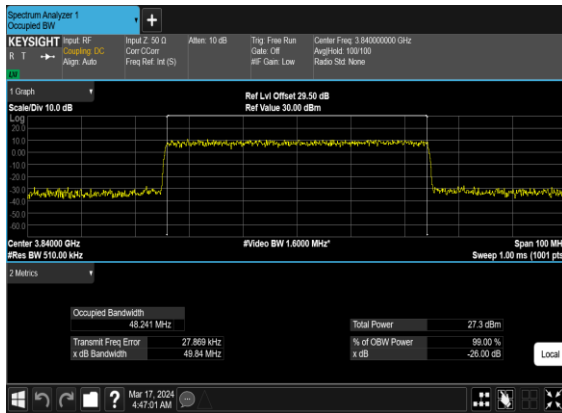

N77(50M)_CP-OFDM_64QAM_Outer_Full_Mid_CH

N77(50M)_CP-OFDM_256QAM_Outer_Full_Mid_CH

Conducted Spurious Emissions

NR Band	SCS (kHz)	Bandwidth (MHz)	Arfcn	Freq (MHz)	Modulation	RB	Result	Verdict
77	15	10	647000	3705.0	CP-OFDM QPSK	1@0	see graph	---
77	15	10	647000	3705.0	CP-OFDM QPSK	1@0	see graph	PASS
77	15	10	647000	3705.0	CP-OFDM QPSK	1@0	see graph	PASS
77	15	10	647000	3705.0	CP-OFDM 16 QAM	1@0	see graph	---
77	15	10	647000	3705.0	CP-OFDM 16 QAM	1@0	see graph	PASS
77	15	10	647000	3705.0	CP-OFDM 16 QAM	1@0	see graph	PASS
77	15	10	656000	3840.0	CP-OFDM QPSK	1@0	see graph	---
77	15	10	656000	3840.0	CP-OFDM QPSK	1@0	see graph	PASS
77	15	10	656000	3840.0	CP-OFDM QPSK	1@0	see graph	PASS
77	15	10	656000	3840.0	CP-OFDM 16 QAM	1@0	see graph	---
77	15	10	656000	3840.0	CP-OFDM 16 QAM	1@0	see graph	PASS
77	15	10	656000	3840.0	CP-OFDM 16 QAM	1@0	see graph	PASS
77	15	10	665000	3975.0	CP-OFDM QPSK	1@0	see graph	---
77	15	10	665000	3975.0	CP-OFDM QPSK	1@0	see graph	PASS
77	15	10	665000	3975.0	CP-OFDM QPSK	1@0	see graph	PASS
77	15	10	665000	3975.0	CP-OFDM 16 QAM	1@0	see graph	---
77	15	10	665000	3975.0	CP-OFDM 16 QAM	1@0	see graph	PASS
77	15	10	665000	3975.0	CP-OFDM 16 QAM	1@0	see graph	PASS
77	15	25	647500	3712.5	CP-OFDM QPSK	1@0	see graph	---
77	15	25	647500	3712.5	CP-OFDM QPSK	1@0	see graph	PASS
77	15	25	647500	3712.5	CP-OFDM QPSK	1@0	see graph	PASS
77	15	25	647500	3712.5	CP-OFDM 16 QAM	1@0	see graph	---
77	15	25	647500	3712.5	CP-OFDM 16 QAM	1@0	see graph	PASS
77	15	25	647500	3712.5	CP-OFDM 16 QAM	1@0	see graph	PASS
77	15	25	656000	3840.0	CP-OFDM QPSK	1@0	see graph	---
77	15	25	656000	3840.0	CP-OFDM QPSK	1@0	see graph	PASS
77	15	25	656000	3840.0	CP-OFDM QPSK	1@0	see graph	PASS
77	15	25	656000	3840.0	CP-OFDM 16 QAM	1@0	see graph	---
77	15	25	656000	3840.0	CP-OFDM 16 QAM	1@0	see graph	PASS
77	15	25	656000	3840.0	CP-OFDM 16 QAM	1@0	see graph	PASS