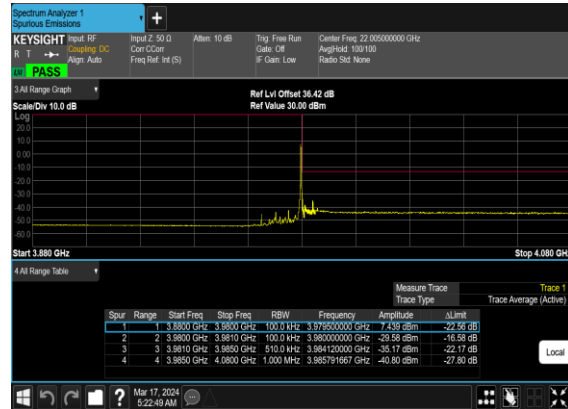

N77(10M)_CP-OFDM_16QAM_Edge_1RB_Right_High_CH