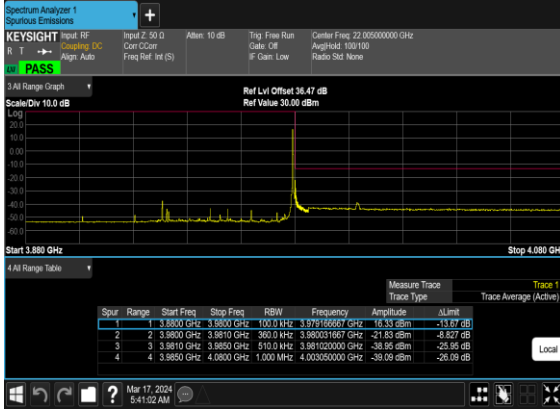

N77(50M)_CP-
OFDM_QPSK_Edge_1RB_Right_High_CH