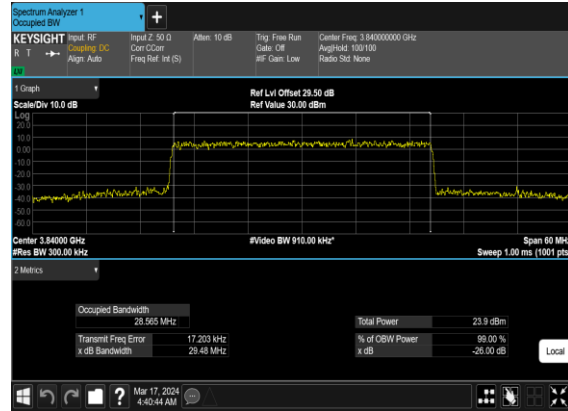

N77(30M)_CP-OFDM_QPSK_Outer_Full_Mid_CH

N77(30M)_CP-OFDM_16QAM_Outer_Full_Mid_CH

N77(30M)_CP-OFDM_64 QAM_Outer_Full_Mid_CH

N77(30M)_CP-OFDM_256 QAM_Outer_Full_Mid_CH

N77(40M)_CP- OFDM_QPSK_Outer_Full_Mid_CH