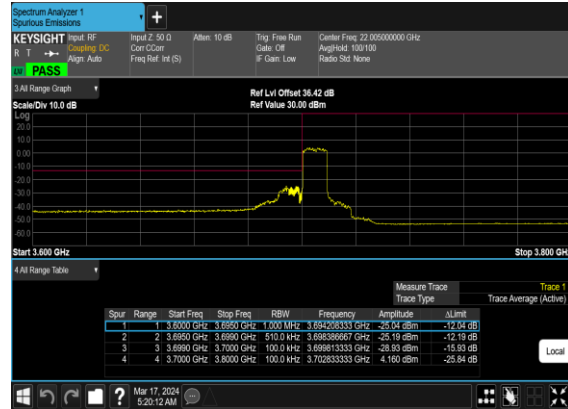

N77(10M)_CP-OFDM_QPSK_Edge_1RB_Left_Low_CH

N77(10M)_CP-OFDM_16QAM_Edge_1RB_Left_Low_CH

N77(10M)_CP-OFDM_QPSK_Outer_Full_Low_CH

N77(10M)_CP-OFDM_16QAM_Outer_Full_Low_CH

N77(10M)_CP-OFDM_QPSK_Edge_1RB_Right_High_CH