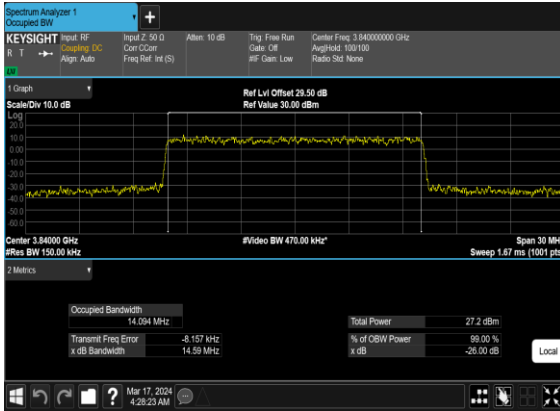

N77(15M)_CP-OFDM_64 QAM_Outer_Full_Mid_CH

N77(15M)_CP-OFDM_256 QAM_Outer_Full_Mid_CH

N77(20M)_CP- OFDM_QPSK_Outer_Full_Mid_CH

N77(20M)_CP-OFDM_16 QAM_Outer_Full_Mid_CH

N77(20M)_CP-OFDM_64 QAM_Outer_Full_Mid_CH