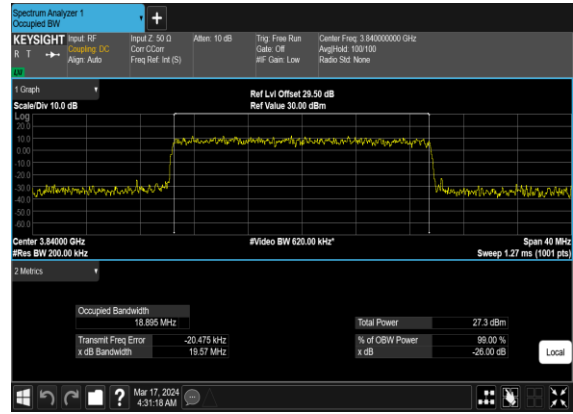

N77(15M)_CP-OFDM_64 QAM_Outer_Full_Mid_CH

N77(15M)_CP-OFDM_256 QAM_Outer_Full_Mid_CH

N77(20M)_CP- OFDM_QPSK_Outer_Full_Mid_CH

N77(20M)_CP-OFDM_16 QAM_Outer_Full_Mid_CH

N77(20M)_CP-OFDM_64 QAM_Outer_Full_Mid_CH