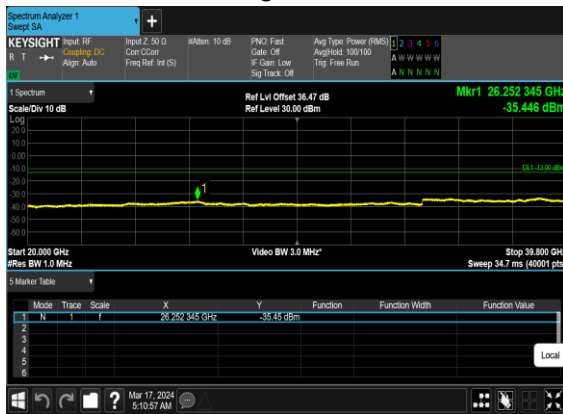

N77(50M)_CP-
OFDM_QPSK_Edge_1RB_Left_Low_CH

N77(50M)_CP-OFDM_16
QAM_Edge_1RB_Left_Low_CH

N77(50M)_CP-OFDM_16
QAM_Edge_1RB_Left_Low_CH

N77(50M)_CP-
OFDM_QPSK_Edge_1RB_Left_Mid_CH

N77(50M)_CP-
OFDM_QPSK_Edge_1RB_Left_Mid_CH