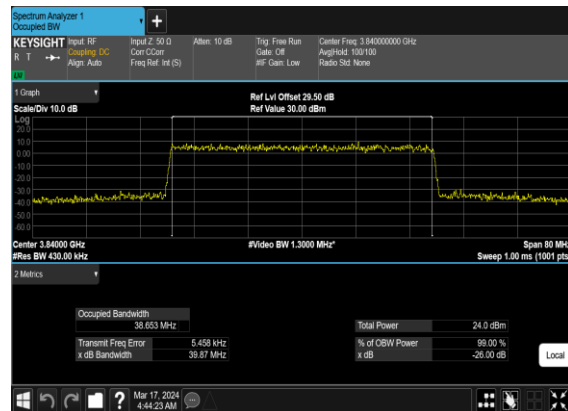

N77(40M)_CP-OFDM_256 QAM_Outer_Full_Mid_CH