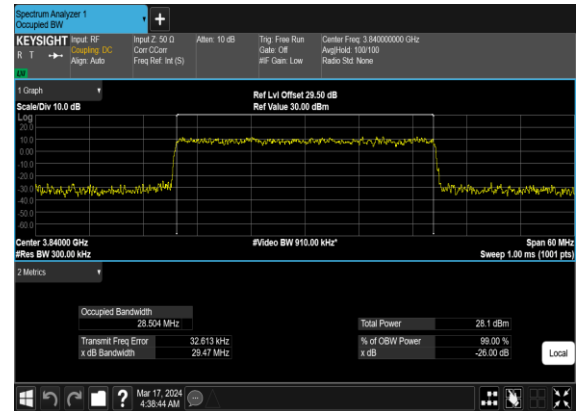

N77(30M)_CP-OFDM_16QAM_Outer_Full_Mid_CH