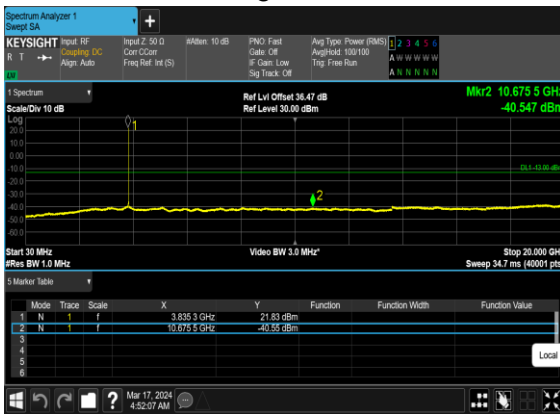

N77(10M)_CP-
OFDM_QPSK_Edge_1RB_Left_Low_CH

N77(10M)_CP-
OFDM_QPSK_Edge_1RB_Left_Low_CH

N77(10M)_CP-OFDM_16
QAM_Edge_1RB_Left_Low_CH

N77(10M)_CP-OFDM_16
QAM_Edge_1RB_Left_Low_CH

N77(10M)_CP-
OFDM_QPSK_Edge_1RB_Left_Mid_CH