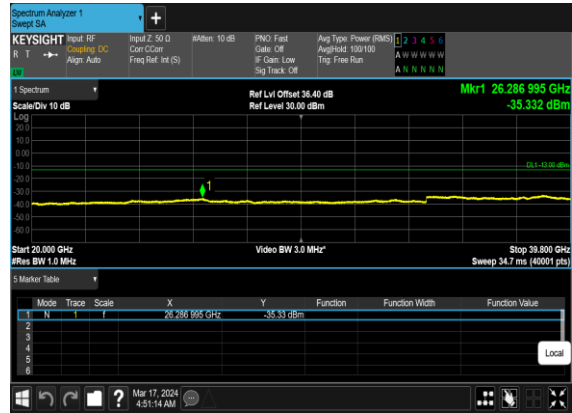

N77(10M)_CP-
OFDM_QPSK_Edge_1RB_Left_Low_CH

N77(10M)_CP-
OFDM_QPSK_Edge_1RB_Left_Low_CH

N77(10M)_CP-OFDM_16
QAM_Edge_1RB_Left_Low_CH

N77(10M)_CP-OFDM_16
QAM_Edge_1RB_Left_Low_CH

N77(10M)_CP-
OFDM_QPSK_Edge_1RB_Left_Mid_CH