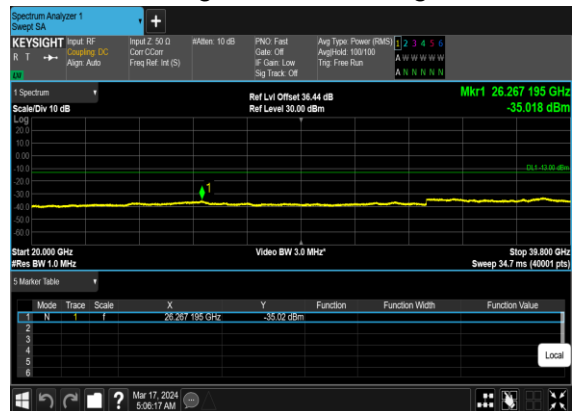

N77(25M)_CP-OFDM_QPSK_Edge_1RB_Left_High_CH

N77(25M)_CP-OFDM_QPSK_Edge_1RB_Left_High_CH

N77(25M)_CP-OFDM_16
QAM_Edge_1RB_Left_High_CH

N77(25M)_CP-OFDM_16
QAM_Edge_1RB_Left_High_CH

N77(50M)_CP-
OFDM_QPSK_Edge_1RB_Left_Low_CH