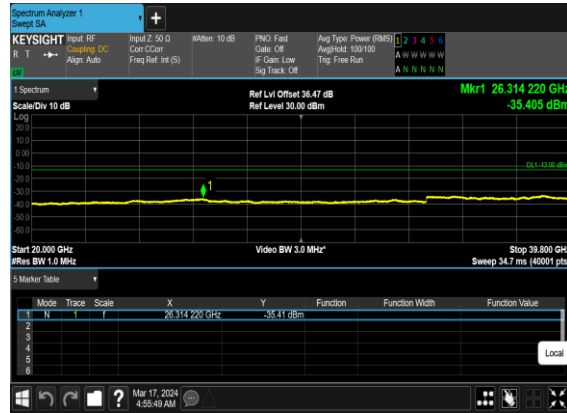

N77(10M)_CP-
OFDM_QPSK_Edge_1RB_Left_Mid_CH

N77(10M)_CP-OFDM_16 QAM_Edge_1RB_Left_Mid_CH

N77(10M)_CP-OFDM_16 QAM_Edge_1RB_Left_Mid_CH

N77(10M)_CP-OFDM_QPSK_Edge_1RB_Left_High_CH

N77(10M)_CP-OFDM_QPSK_Edge_1RB_Left_High_CH