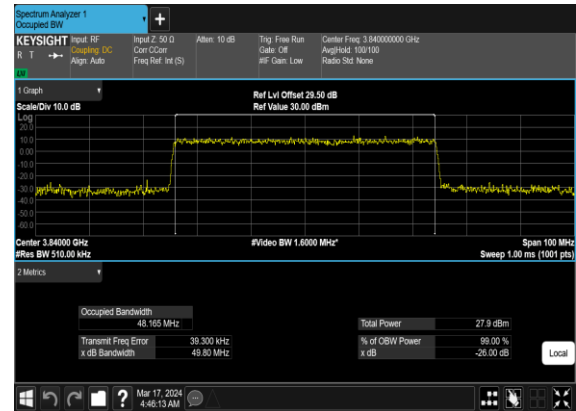

N77(50M)_CP-OFDM_64QAM_Outer_Full_Mid_CH

N77(50M)_CP-OFDM_256QAM_Outer_Full_Mid_CH

Conducted Spurious Emissions

NR Band	SCS (kHz)	Bandwidth (MHz)	Arfcn	Freq (MHz)	Modulation	RB	Result	Verdict
77	15	10	647000	3705.0	CP-OFDM QPSK	1@0	see graph	---
77	15	10	647000	3705.0	CP-OFDM QPSK	1@0	see graph	PASS
77	15	10	647000	3705.0	CP-OFDM QPSK	1@0	see graph	PASS
77	15	10	647000	3705.0	CP-OFDM 16 QAM	1@0	see graph	---
77	15	10	647000	3705.0	CP-OFDM 16 QAM	1@0	see graph	PASS
77	15	10	647000	3705.0	CP-OFDM 16 QAM	1@0	see graph	PASS
77	15	10	656000	3840.0	CP-OFDM QPSK	1@0	see graph	---
77	15	10	656000	3840.0	CP-OFDM QPSK	1@0	see graph	PASS
77	15	10	656000	3840.0	CP-OFDM QPSK	1@0	see graph	PASS
77	15	10	656000	3840.0	CP-OFDM 16 QAM	1@0	see graph	---
77	15	10	656000	3840.0	CP-OFDM 16 QAM	1@0	see graph	PASS
77	15	10	656000	3840.0	CP-OFDM 16 QAM	1@0	see graph	PASS
77	15	10	665000	3975.0	CP-OFDM QPSK	1@0	see graph	---
77	15	10	665000	3975.0	CP-OFDM QPSK	1@0	see graph	PASS
77	15	10	665000	3975.0	CP-OFDM QPSK	1@0	see graph	PASS
77	15	10	665000	3975.0	CP-OFDM 16 QAM	1@0	see graph	---
77	15	10	665000	3975.0	CP-OFDM 16 QAM	1@0	see graph	PASS
77	15	10	665000	3975.0	CP-OFDM 16 QAM	1@0	see graph	PASS
77	15	25	647500	3712.5	CP-OFDM QPSK	1@0	see graph	---
77	15	25	647500	3712.5	CP-OFDM QPSK	1@0	see graph	PASS
77	15	25	647500	3712.5	CP-OFDM QPSK	1@0	see graph	PASS
77	15	25	647500	3712.5	CP-OFDM 16 QAM	1@0	see graph	---
77	15	25	647500	3712.5	CP-OFDM 16 QAM	1@0	see graph	PASS
77	15	25	647500	3712.5	CP-OFDM 16 QAM	1@0	see graph	PASS
77	15	25	656000	3840.0	CP-OFDM QPSK	1@0	see graph	---
77	15	25	656000	3840.0	CP-OFDM QPSK	1@0	see graph	PASS
77	15	25	656000	3840.0	CP-OFDM QPSK	1@0	see graph	PASS
77	15	25	656000	3840.0	CP-OFDM 16 QAM	1@0	see graph	---
77	15	25	656000	3840.0	CP-OFDM 16 QAM	1@0	see graph	PASS
77	15	25	656000	3840.0	CP-OFDM 16 QAM	1@0	see graph	PASS