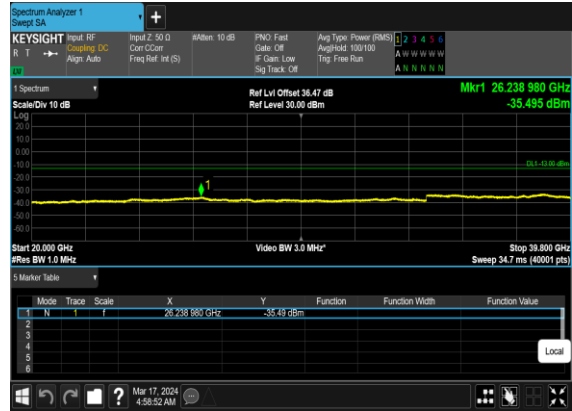

N77(10M)_CP-OFDM_16 QAM_Edge_1RB_Left_High_CH

N77(10M)_CP-OFDM_16 QAM_Edge_1RB_Left_High_CH

N77(25M)_CP- OFDM_QPSK_Edge_1RB_Left_Low_CH

N77(25M)_CP- OFDM_QPSK_Edge_1RB_Left_Low_CH

N77(25M)_CP-OFDM_16 QAM_Edge_1RB_Left_Low_CH