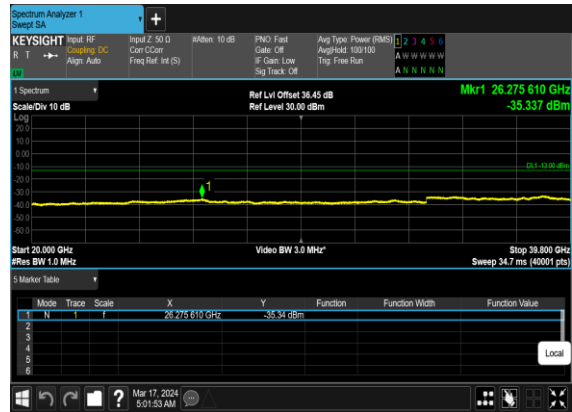

N77(25M)_CP- OFDM_QPSK_Edge_1RB_Left_Mid_CH