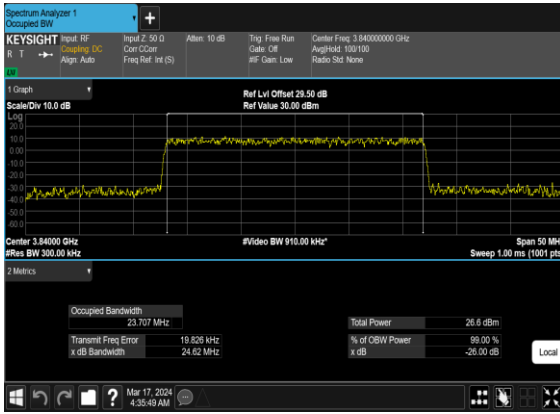

N77(20M)_CP-OFDM_256 QAM_Outer_Full_Mid_CH

N77(25M)_CP-OFDM_QPSK_Outer_Full_Mid_CH

N77(25M)_CP-OFDM_16QAM_Outer_Full_Mid_CH

N77(25M)_CP-OFDM_64QAM_Outer_Full_Mid_CH

N77(25M)_CP-OFDM_256QAM_Outer_Full_Mid_CH