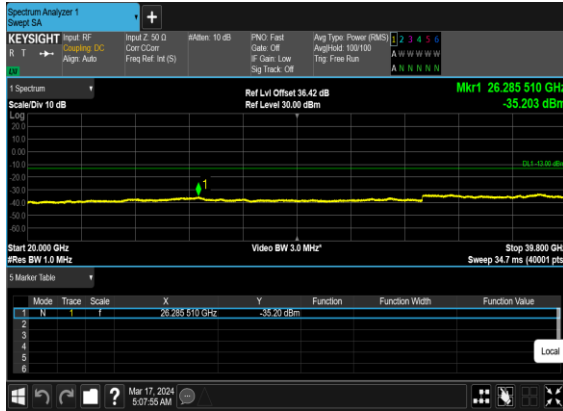

N77(50M)_CP-
OFDM_QPSK_Edge_1RB_Left_Low_CH