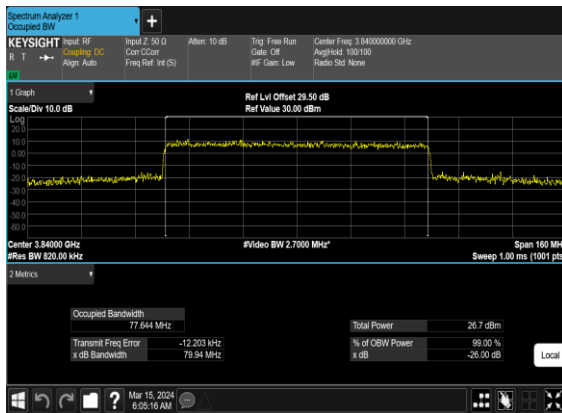

N77(80M)_CP-OFDM_64 QAM_Outer_Full_Mid_CH