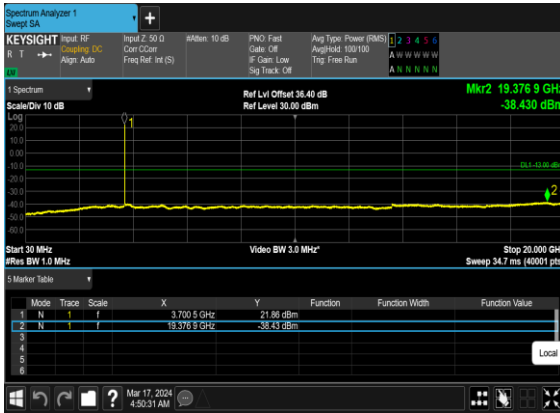

N77(10M)_CP-OFDM_16
QAM_Edge_1RB_Left_Low_CH