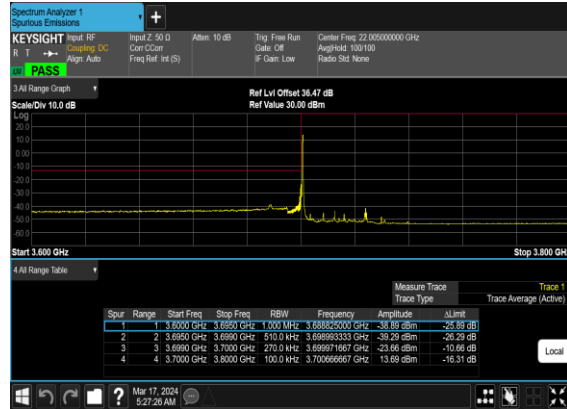

N77(10M)_CP-OFDM_16QAM_Edge_1RB_Right_High_CH

N77(10M)_CP-OFDM_QPSK_Outer_Full_High_CH

N77(10M)_CP-OFDM_16QAM_Outer_Full_High_CH

N77(25M)_CP-OFDM_QPSK_Edge_1RB_Left_Low_CH

N77(25M)_CP-OFDM_16QAM_Edge_1RB_Left_Low_CH