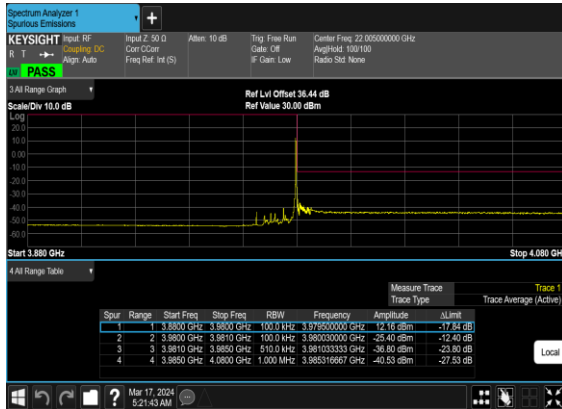

N77(10M)_CP-OFDM_QPSK_Edge_1RB_Left_Low_CH

N77(10M)_CP-OFDM_16QAM_Edge_1RB_Left_Low_CH

N77(10M)_CP-OFDM_QPSK_Outer_Full_Low_CH

N77(10M)_CP-OFDM_16QAM_Outer_Full_Low_CH

N77(10M)_CP-OFDM_QPSK_Edge_1RB_Right_High_CH