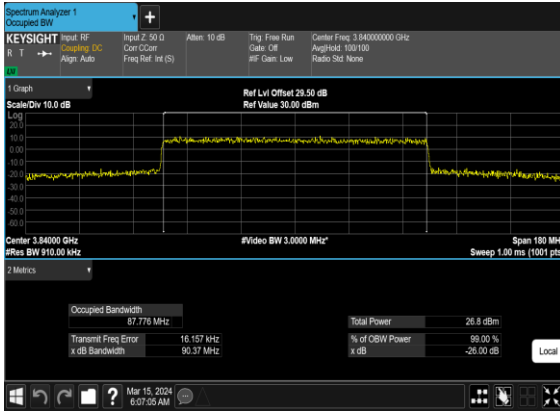

N77(90M)_CP-OFDM _QPSK_Outer_Full_Mid_CH