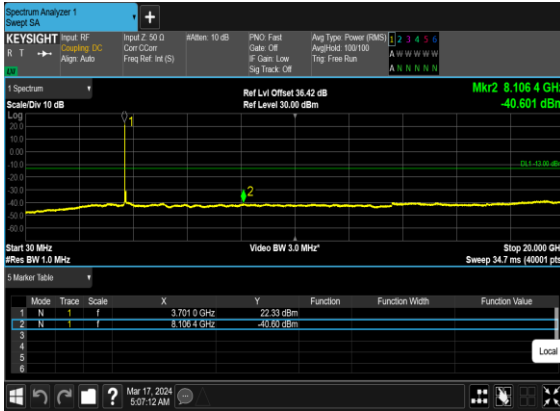

N77(25M)_CP-OFDM_QPSK_Edge_1RB_Left_High_CH

N77(25M)_CP-OFDM_QPSK_Edge_1RB_Left_High_CH

N77(25M)_CP-OFDM_16
QAM_Edge_1RB_Left_High_CH

N77(25M)_CP-OFDM_16
QAM_Edge_1RB_Left_High_CH

N77(50M)_CP-
OFDM_QPSK_Edge_1RB_Left_Low_CH