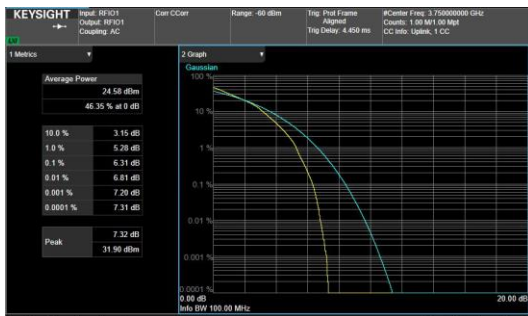

N77(60M)_CP-OFDM_16
QAM_Outer_Full_Low_CH