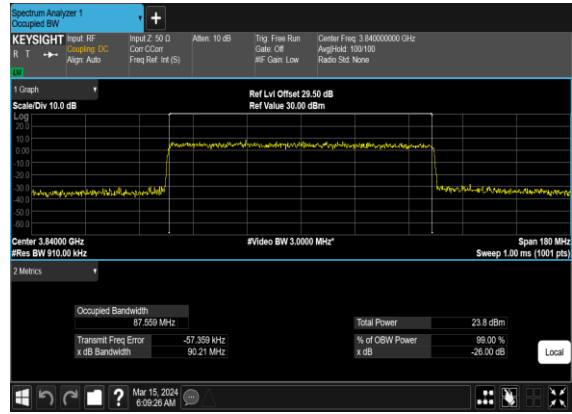

N77(90M)_CP-OFDM_256 QAM_Outer_Full_Mid_CH