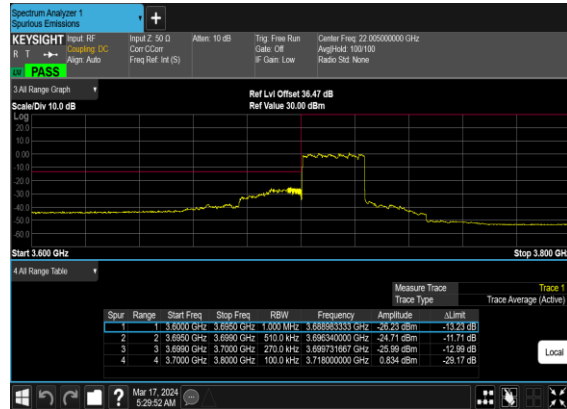

N77(25M)_CP-OFDM_16QAM_Outer_Full_Low_CH