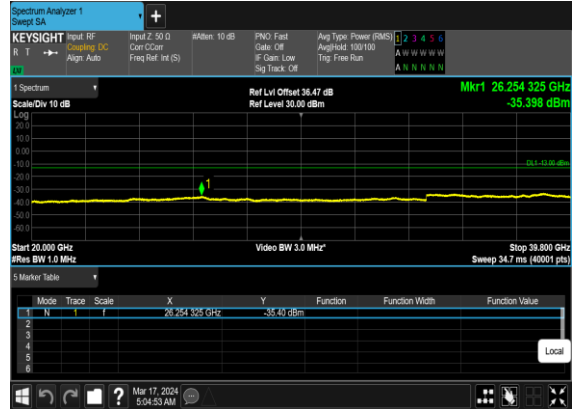

N77(25M)_CP-OFDM_QPSK_Edge_1RB_Left_High_CH