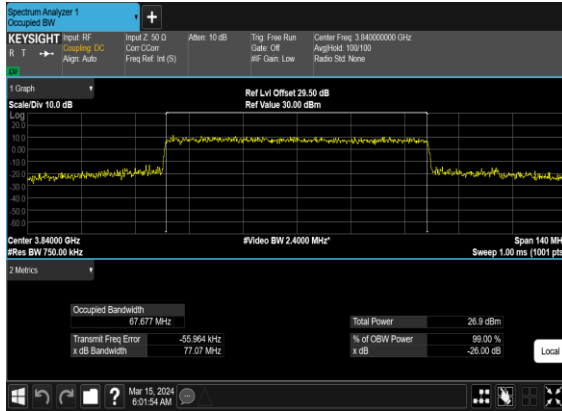

N77(70M)_CP-OFDM_64 QAM_Outer_Full_Mid_CH