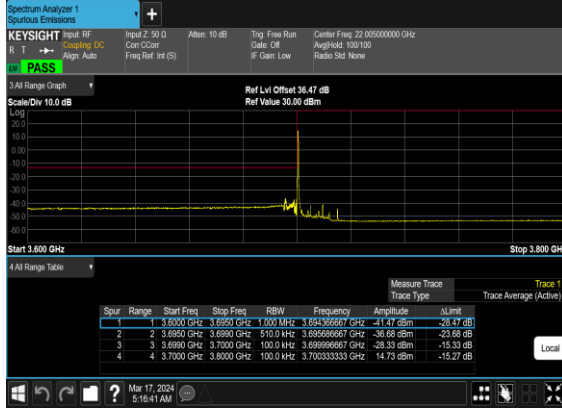

N77(10M)_CP-OFDM_QPSK_Edge_1RB_Left_Low_CH