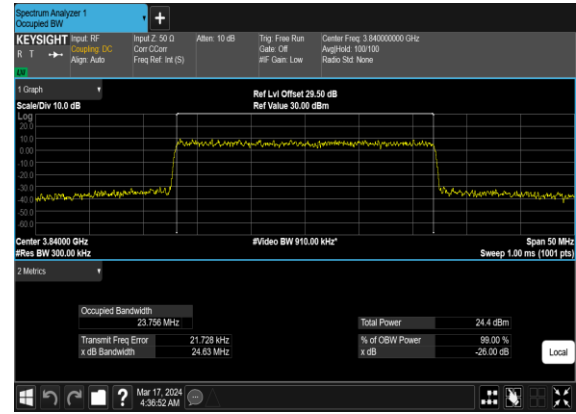

N77(20M)_CP-OFDM_256 QAM_Outer_Full_Mid_CH

N77(25M)_CP-OFDM_QPSK_Outer_Full_Mid_CH

N77(25M)_CP-OFDM_16QAM_Outer_Full_Mid_CH

N77(25M)_CP-OFDM_64QAM_Outer_Full_Mid_CH

N77(25M)_CP-OFDM_256QAM_Outer_Full_Mid_CH