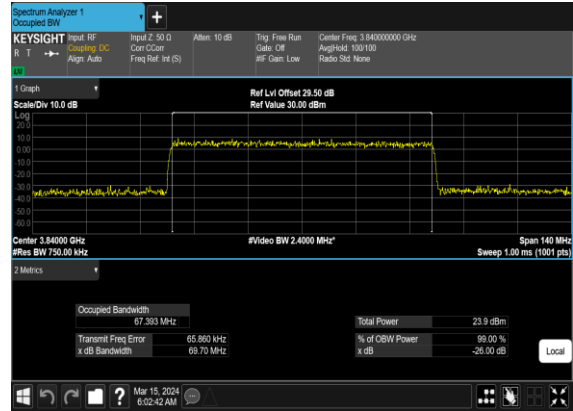

N77(70M)_CP-OFDM_256 QAM_Outer_Full_Mid_CH