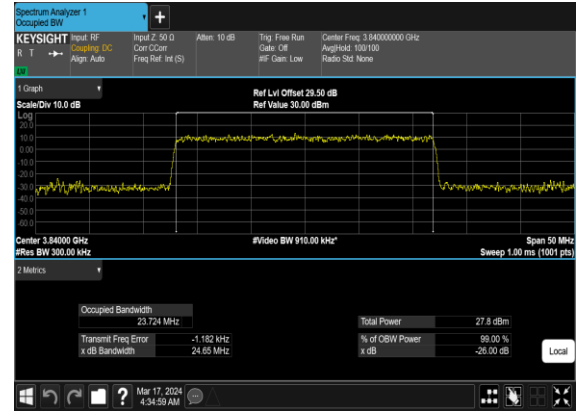

N77(25M)_CP-OFDM_16QAM_Outer_Full_Mid_CH