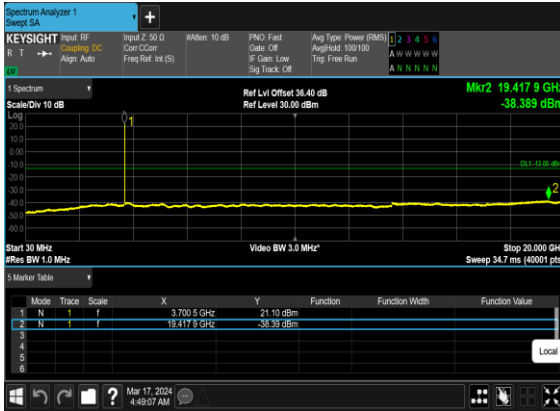

N77(10M)_CP-
OFDM_QPSK_Edge_1RB_Left_Low_CH