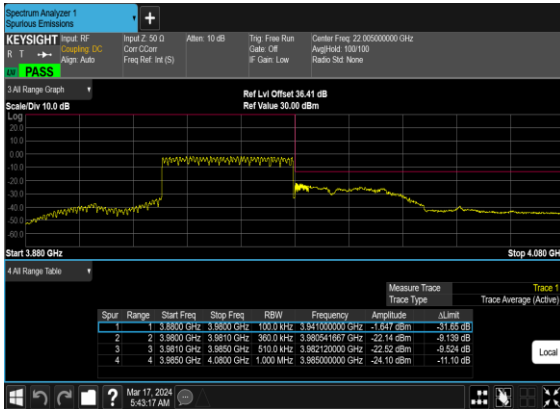

N77(50M)_CP-
OFDM_QPSK_Outer_Full_High_CH