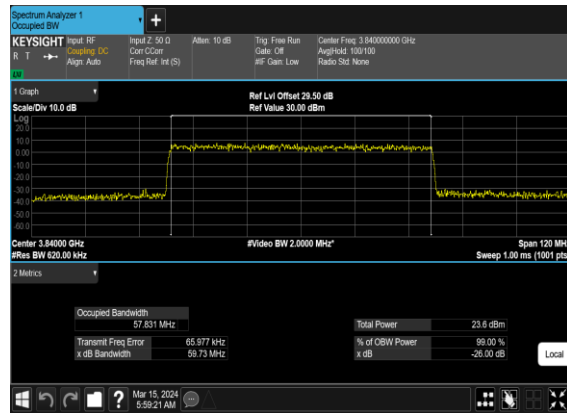

N77(60M)_CP-OFDM _QPSK_Outer_Full_Mid_CH

N77(60M)_CP-OFDM_16 QAM_Outer_Full_Mid_CH

N77(60M)_CP-OFDM_64 QAM_Outer_Full_Mid_CH

N77(60M)_CP-OFDM_256 QAM_Outer_Full_Mid_CH

N77(70M)_CP-OFDM _QPSK_Outer_Full_Mid_CH