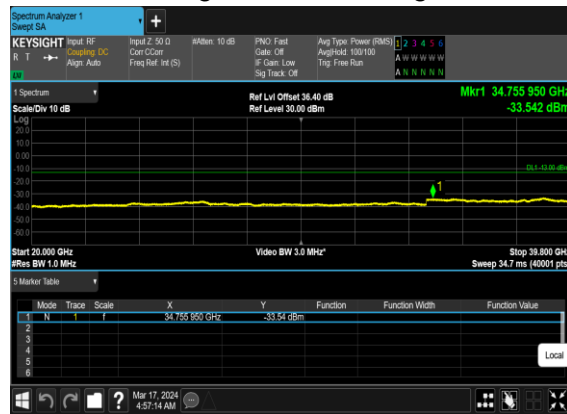

N77(10M)_CP-OFDM_16 QAM_Edge_1RB_Left_High_CH