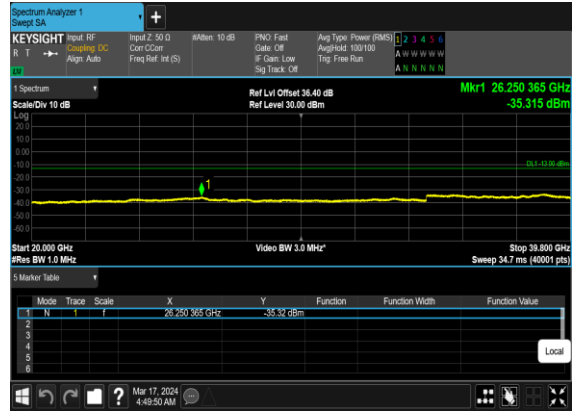

N77(10M)_CP-
OFDM_QPSK_Edge_1RB_Left_Low_CH