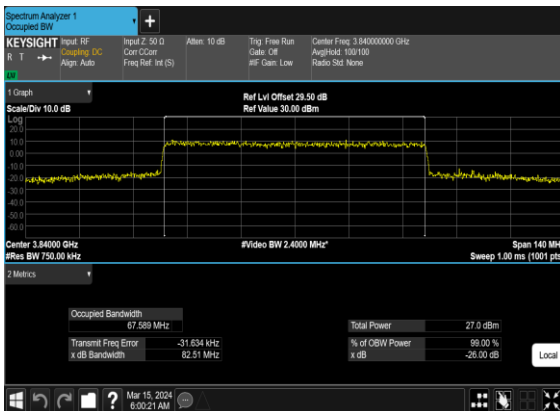

N77(70M)_CP-OFDM _QPSK_Outer_Full_Mid_CH