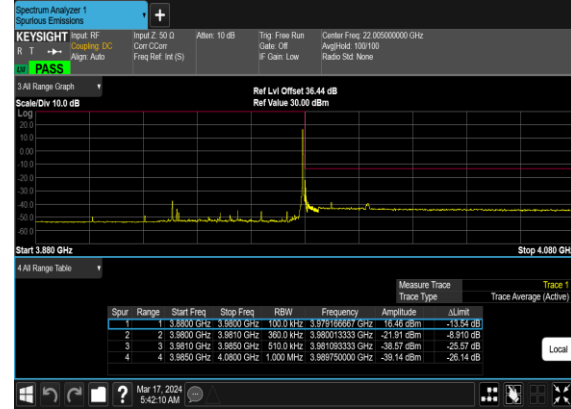

N77(50M)_CP-OFDM_16
QAM_Edge_1RB_Right_High_CH