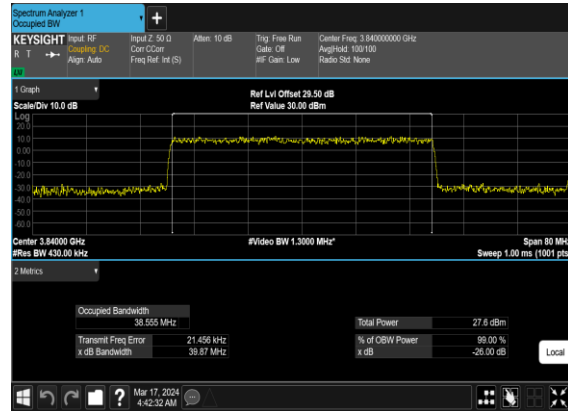

N77(40M)_CP-OFDM_16 QAM_Outer_Full_Mid_CH