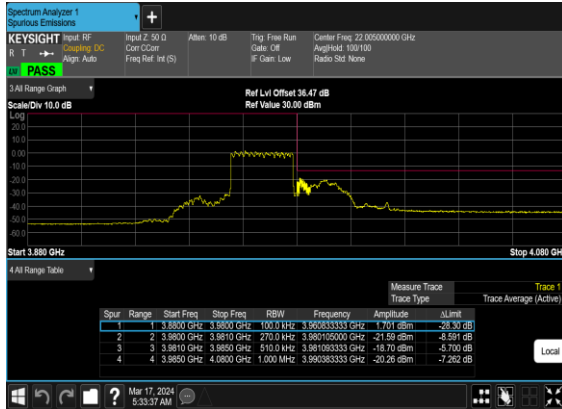

N77(25M)_CP-OFDM_QPSK_Outer_Full_Low_CH

N77(25M)_CP-OFDM_16QAM_Outer_Full_Low_CH

N77(25M)_CP-
OFDM_QPSK_Edge_1RB_Right_High_CH

N77(25M)_CP-OFDM_16
QAM_Edge_1RB_Right_High_CH

N77(25M)_CP-
OFDM_QPSK_Outer_Full_High_CH