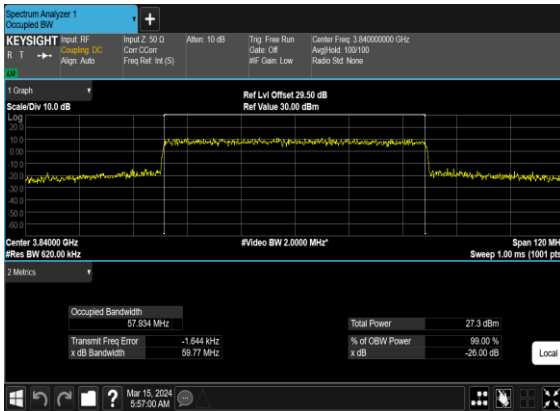

N77(60M)_CP-OFDM _QPSK_Outer_Full_Mid_CH