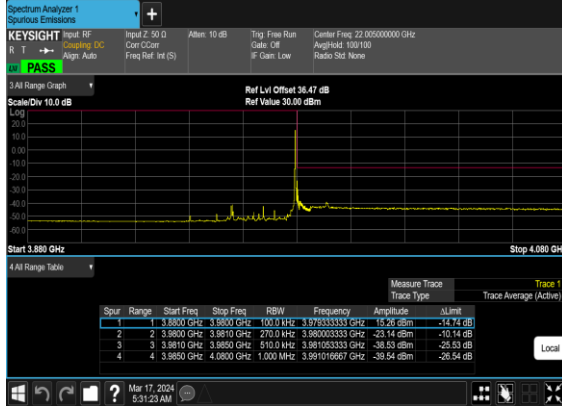

N77(25M)_CP-
OFDM_QPSK_Edge_1RB_Right_High_CH