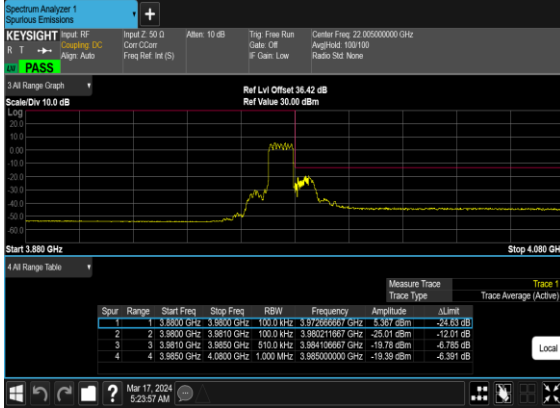

N77(10M)_CP-OFDM_QPSK_Outer_Full_High_CH