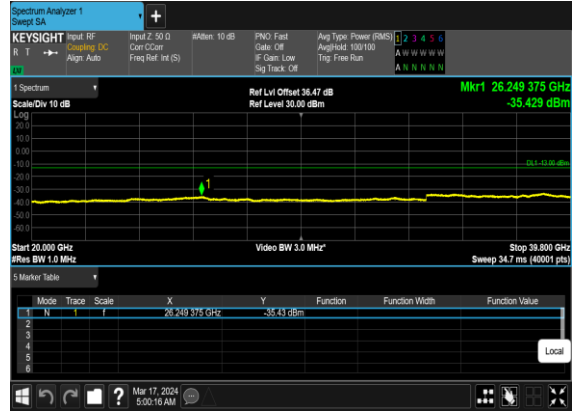

N77(25M)_CP-OFDM_16 QAM_Edge_1RB_Left_Low_CH