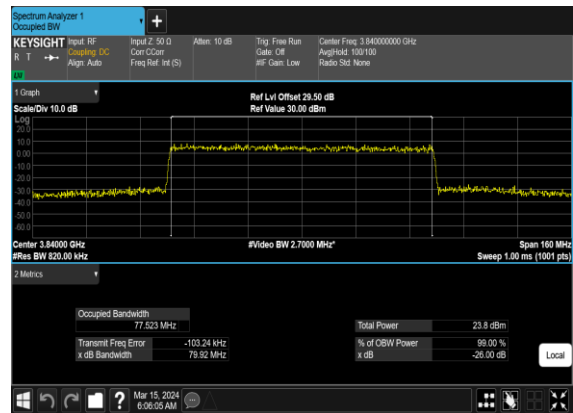

N77(80M)_CP-OFDM_256 QAM_Outer_Full_Mid_CH