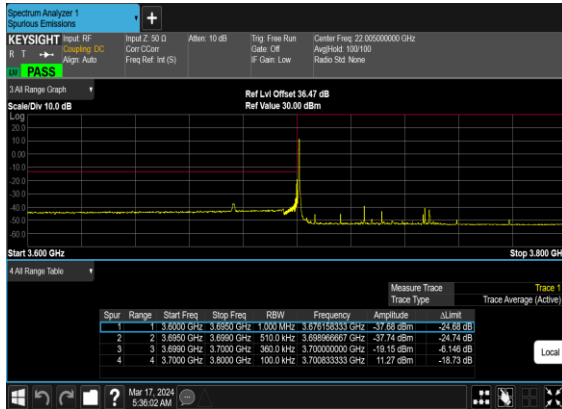

N77(50M)_CP-
OFDM_QPSK_Edge_1RB_Left_Low_CH