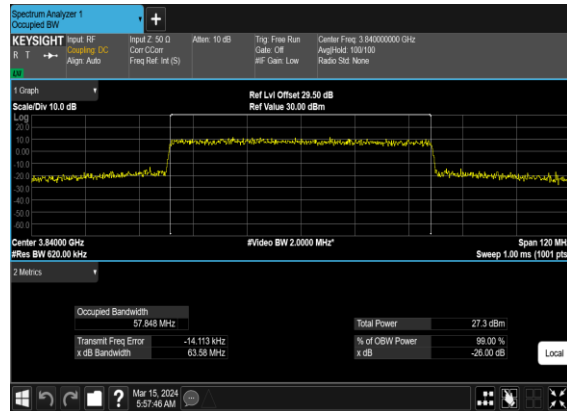

N77(60M)_CP-OFDM_16 QAM_Outer_Full_Mid_CH