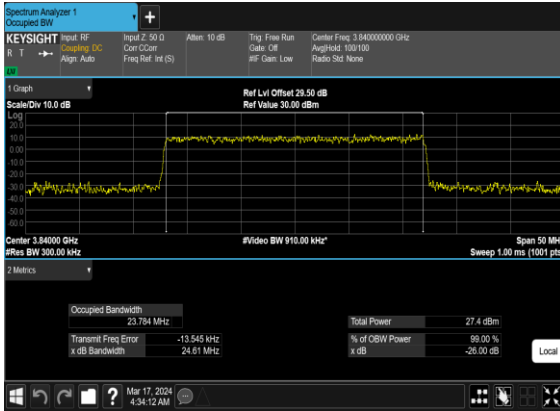

N77(25M)_CP-OFDM_QPSK_Outer_Full_Mid_CH