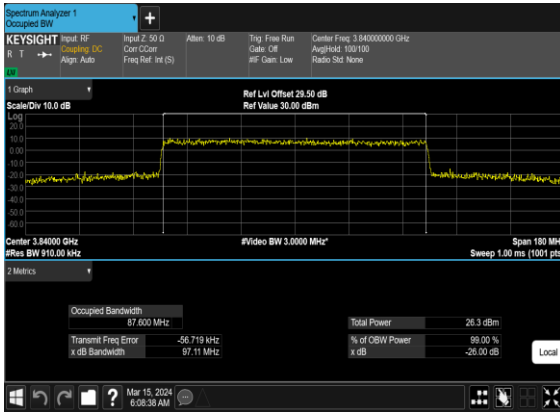

N77(80M)_CP-OFDM_64 QAM_Outer_Full_Mid_CH

N77(80M)_CP-OFDM_256 QAM_Outer_Full_Mid_CH

N77(90M)_CP-OFDM _QPSK_Outer_Full_Mid_CH

N77(90M)_CP-OFDM_16 QAM_Outer_Full_Mid_CH

N77(90M)_CP-OFDM_64 QAM_Outer_Full_Mid_CH