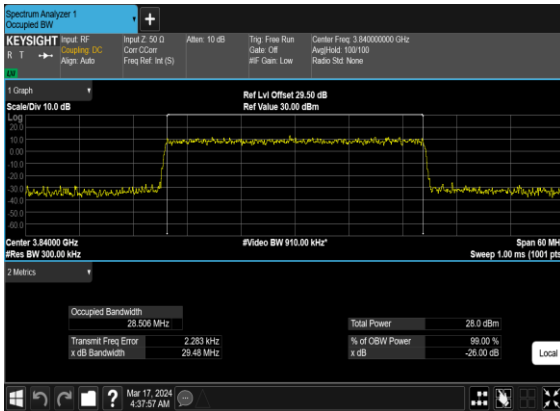

N77(30M)_CP-OFDM_QPSK_Outer_Full_Mid_CH