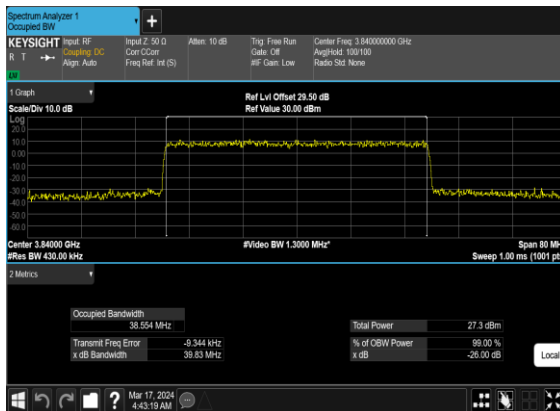

N77(40M)_CP-OFDM_64 QAM_Outer_Full_Mid_CH