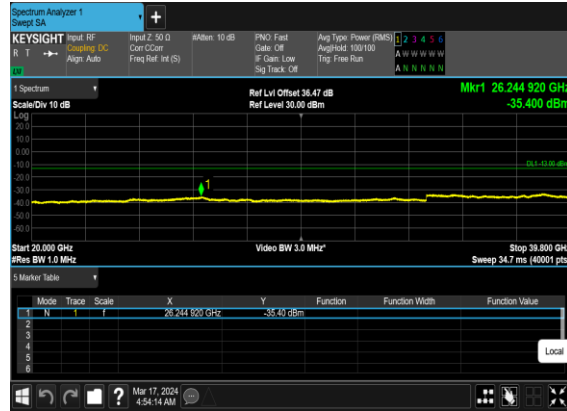

N77(10M)_CP-OFDM_16 QAM_Edge_1RB_Left_Mid_CH