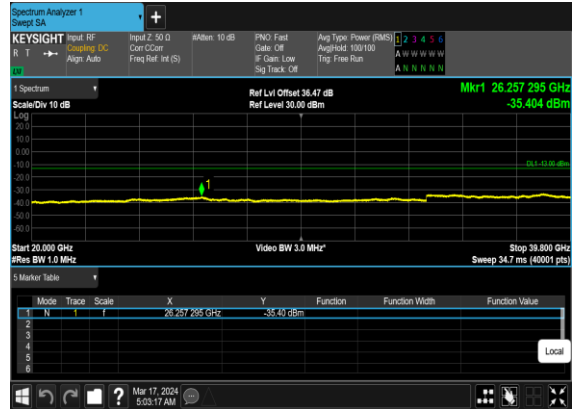

N77(25M)_CP-OFDM_16 QAM_Edge_1RB_Left_Low_CH

N77(25M)_CP- OFDM_QPSK_Edge_1RB_Left_Mid_CH

N77(25M)_CP- OFDM_QPSK_Edge_1RB_Left_Mid_CH

N77(25M)_CP-OFDM_16
QAM_Edge_1RB_Left_Mid_CH

N77(25M)_CP-OFDM_16
QAM_Edge_1RB_Left_Mid_CH