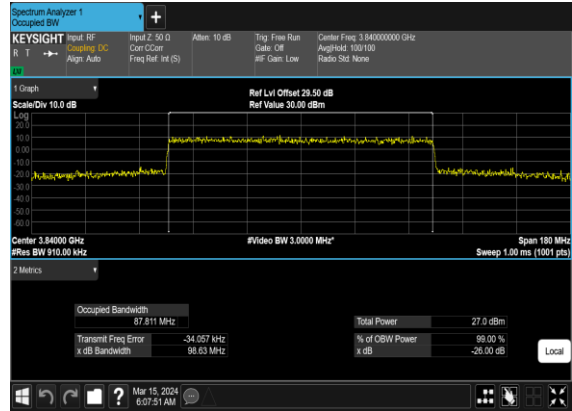

N77(80M)_CP-OFDM_64 QAM_Outer_Full_Mid_CH

N77(80M)_CP-OFDM_256 QAM_Outer_Full_Mid_CH

N77(90M)_CP-OFDM _QPSK_Outer_Full_Mid_CH

N77(90M)_CP-OFDM_16 QAM_Outer_Full_Mid_CH

N77(90M)_CP-OFDM_64 QAM_Outer_Full_Mid_CH