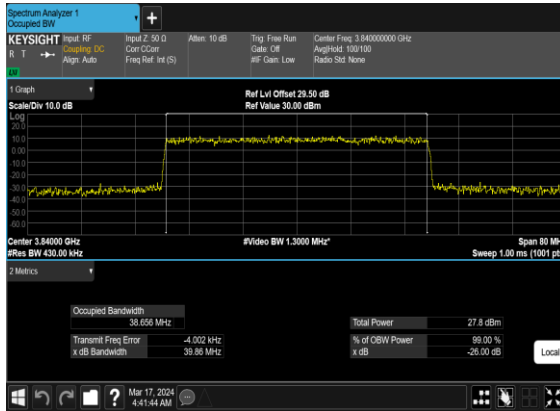

N77(30M)_CP-OFDM_QPSK_Outer_Full_Mid_CH

N77(30M)_CP-OFDM_16QAM_Outer_Full_Mid_CH

N77(30M)_CP-OFDM_64 QAM_Outer_Full_Mid_CH

N77(30M)_CP-OFDM_256 QAM_Outer_Full_Mid_CH

N77(40M)_CP- OFDM_QPSK_Outer_Full_Mid_CH