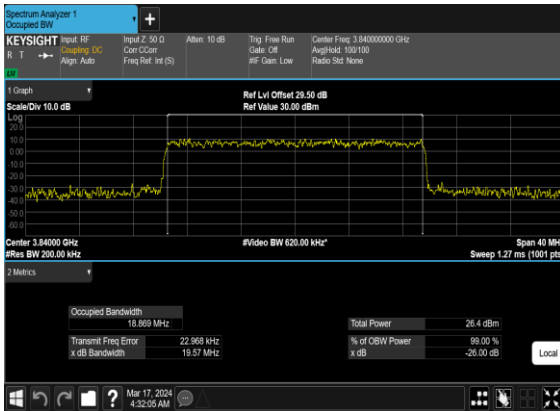

N77(15M)_CP-OFDM_64 QAM_Outer_Full_Mid_CH

N77(15M)_CP-OFDM_256 QAM_Outer_Full_Mid_CH

N77(20M)_CP- OFDM_QPSK_Outer_Full_Mid_CH

N77(20M)_CP-OFDM_16 QAM_Outer_Full_Mid_CH

N77(20M)_CP-OFDM_64 QAM_Outer_Full_Mid_CH