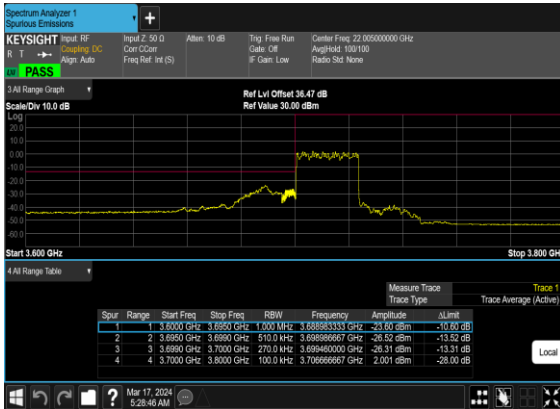

N77(25M)_CP-OFDM_QPSK_Outer_Full_Low_CH