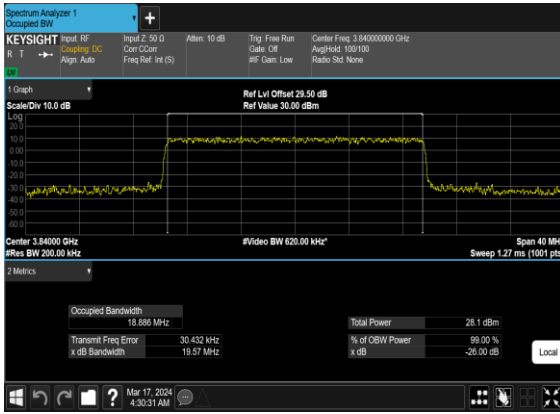

N77(15M)_CP-OFDM_64 QAM_Outer_Full_Mid_CH

N77(15M)_CP-OFDM_256 QAM_Outer_Full_Mid_CH

N77(20M)_CP- OFDM_QPSK_Outer_Full_Mid_CH

N77(20M)_CP-OFDM_16 QAM_Outer_Full_Mid_CH

N77(20M)_CP-OFDM_64 QAM_Outer_Full_Mid_CH