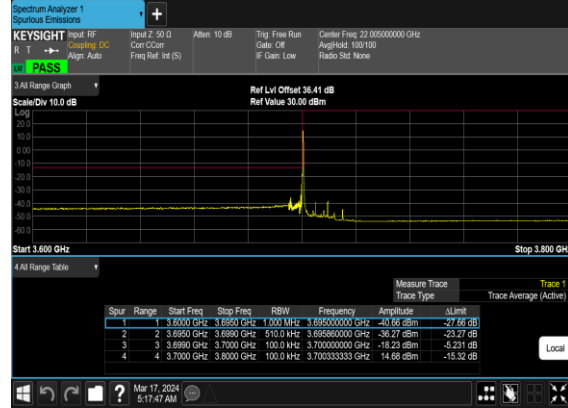

N77(10M)_CP-OFDM_16QAM_Edge_1RB_Left_Low_CH