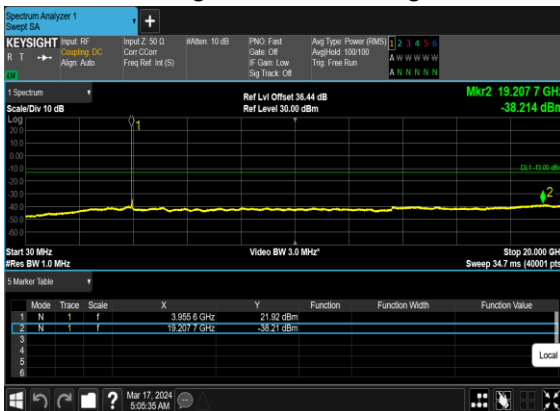

N77(25M)_CP-OFDM_16
QAM_Edge_1RB_Left_High_CH