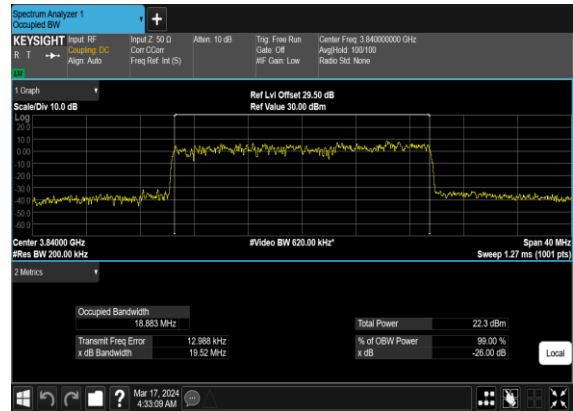

N77(20M)_CP-OFDM_256 QAM_Outer_Full_Mid_CH