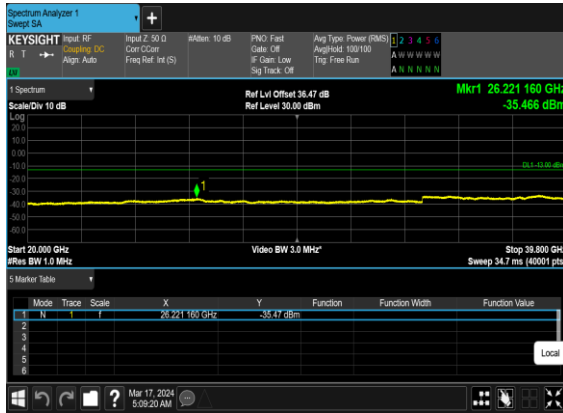

N77(50M)_CP-OFDM_16
QAM_Edge_1RB_Left_Low_CH