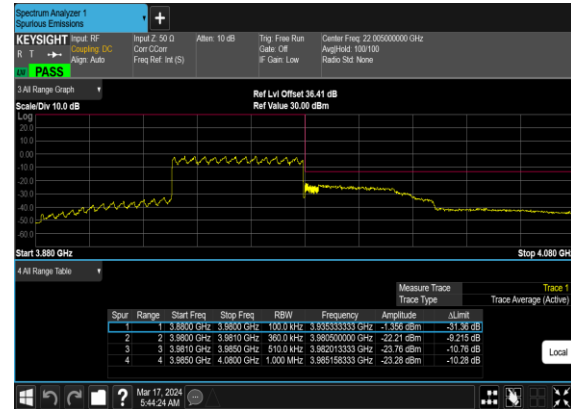

N77(50M)_CP-
OFDM_QPSK_Edge_1RB_Right_High_CH

N77(50M)_CP-OFDM_16
QAM_Edge_1RB_Right_High_CH

N77(50M)_CP-
OFDM_QPSK_Outer_Full_High_CH

N77(50M)_CP-OFDM_16
QAM_Outer_Full_High_CH

FR1 N77 SCS 30K MIMO-ANT(4+6)