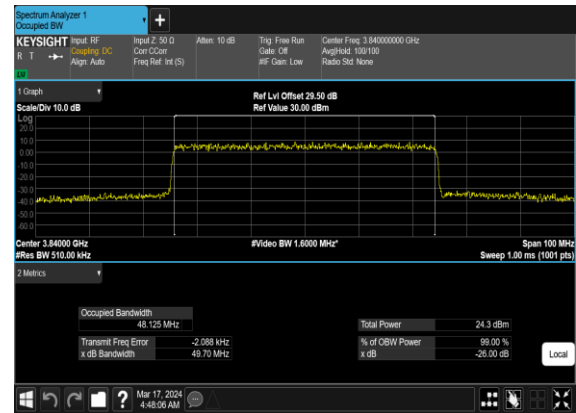

N77(50M)_CP-OFDM_64QAM_Outer_Full_Mid_CH

N77(50M)_CP-OFDM_256QAM_Outer_Full_Mid_CH

Conducted Spurious Emissions

NR Band	SCS (kHz)	Bandwidth (MHz)	Arfcn	Freq (MHz)	Modulation	RB	Result	Verdict
77	15	10	647000	3705.0	CP-OFDM QPSK	1@0	see graph	---
77	15	10	647000	3705.0	CP-OFDM QPSK	1@0	see graph	PASS
77	15	10	647000	3705.0	CP-OFDM QPSK	1@0	see graph	PASS
77	15	10	647000	3705.0	CP-OFDM 16 QAM	1@0	see graph	---
77	15	10	647000	3705.0	CP-OFDM 16 QAM	1@0	see graph	PASS
77	15	10	647000	3705.0	CP-OFDM 16 QAM	1@0	see graph	PASS
77	15	10	656000	3840.0	CP-OFDM QPSK	1@0	see graph	---
77	15	10	656000	3840.0	CP-OFDM QPSK	1@0	see graph	PASS
77	15	10	656000	3840.0	CP-OFDM QPSK	1@0	see graph	PASS
77	15	10	656000	3840.0	CP-OFDM 16 QAM	1@0	see graph	---
77	15	10	656000	3840.0	CP-OFDM 16 QAM	1@0	see graph	PASS
77	15	10	656000	3840.0	CP-OFDM 16 QAM	1@0	see graph	PASS
77	15	10	665000	3975.0	CP-OFDM QPSK	1@0	see graph	---
77	15	10	665000	3975.0	CP-OFDM QPSK	1@0	see graph	PASS
77	15	10	665000	3975.0	CP-OFDM QPSK	1@0	see graph	PASS
77	15	10	665000	3975.0	CP-OFDM 16 QAM	1@0	see graph	---
77	15	10	665000	3975.0	CP-OFDM 16 QAM	1@0	see graph	PASS
77	15	10	665000	3975.0	CP-OFDM 16 QAM	1@0	see graph	PASS
77	15	25	647500	3712.5	CP-OFDM QPSK	1@0	see graph	---
77	15	25	647500	3712.5	CP-OFDM QPSK	1@0	see graph	PASS
77	15	25	647500	3712.5	CP-OFDM QPSK	1@0	see graph	PASS
77	15	25	647500	3712.5	CP-OFDM 16 QAM	1@0	see graph	---
77	15	25	647500	3712.5	CP-OFDM 16 QAM	1@0	see graph	PASS
77	15	25	647500	3712.5	CP-OFDM 16 QAM	1@0	see graph	PASS
77	15	25	656000	3840.0	CP-OFDM QPSK	1@0	see graph	---
77	15	25	656000	3840.0	CP-OFDM QPSK	1@0	see graph	PASS
77	15	25	656000	3840.0	CP-OFDM QPSK	1@0	see graph	PASS
77	15	25	656000	3840.0	CP-OFDM 16 QAM	1@0	see graph	---
77	15	25	656000	3840.0	CP-OFDM 16 QAM	1@0	see graph	PASS
77	15	25	656000	3840.0	CP-OFDM 16 QAM	1@0	see graph	PASS