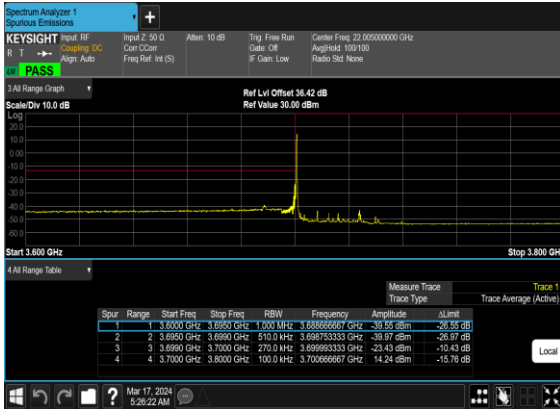

N77(10M)_CP-OFDM_16QAM_Edge_1RB_Right_High_CH

N77(10M)_CP-OFDM_QPSK_Outer_Full_High_CH

N77(10M)_CP-OFDM_16QAM_Outer_Full_High_CH

N77(25M)_CP-OFDM_QPSK_Edge_1RB_Left_Low_CH

N77(25M)_CP-OFDM_16QAM_Edge_1RB_Left_Low_CH