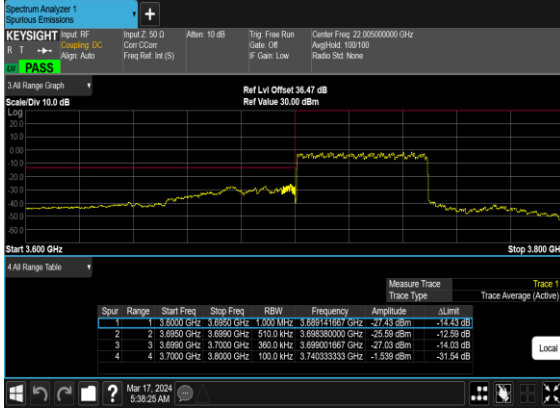

N77(25M)_CP-OFDM_16
QAM_Outer_Full_High_CH

N77(50M)_CP-
OFDM_QPSK_Edge_1RB_Left_Low_CH

N77(50M)_CP-OFDM_16
QAM_Edge_1RB_Left_Low_CH

N77(50M)_CP-
OFDM_QPSK_Outer_Full_Low_CH

N77(50M)_CP-OFDM_16
QAM_Outer_Full_Low_CH