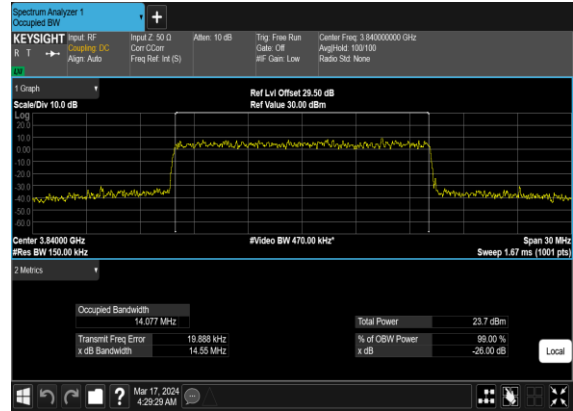

N77(15M)_CP-OFDM_64 QAM_Outer_Full_Mid_CH

N77(15M)_CP-OFDM_256 QAM_Outer_Full_Mid_CH

N77(20M)_CP- OFDM_QPSK_Outer_Full_Mid_CH

N77(20M)_CP-OFDM_16 QAM_Outer_Full_Mid_CH

N77(20M)_CP-OFDM_64 QAM_Outer_Full_Mid_CH