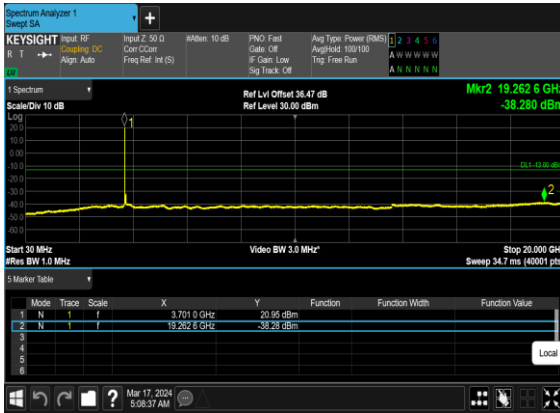

N77(50M)_CP-OFDM_16
QAM_Edge_1RB_Left_Low_CH