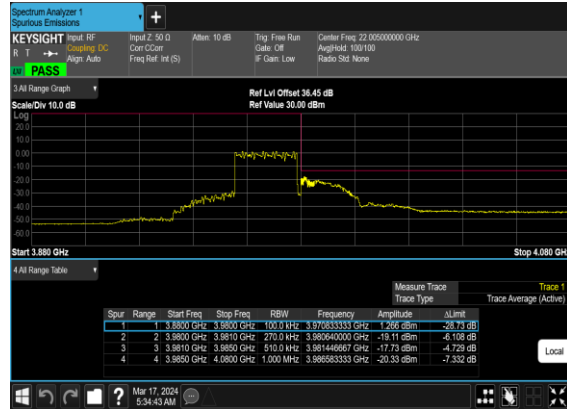

N77(25M)_CP-OFDM_16
QAM_Outer_Full_High_CH