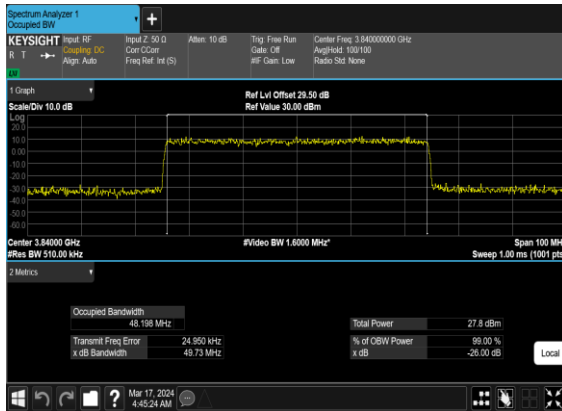

N77(50M)_CP-OFDM_QPSK_Outer_Full_Mid_CH