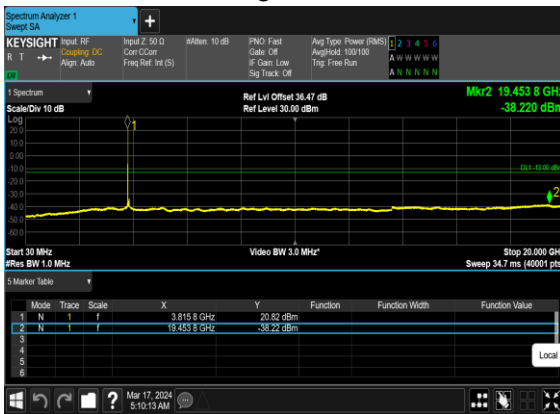

N77(50M)_CP-
OFDM_QPSK_Edge_1RB_Left_Low_CH

N77(50M)_CP-OFDM_16
QAM_Edge_1RB_Left_Low_CH

N77(50M)_CP-OFDM_16
QAM_Edge_1RB_Left_Low_CH

N77(50M)_CP-
OFDM_QPSK_Edge_1RB_Left_Mid_CH

N77(50M)_CP-
OFDM_QPSK_Edge_1RB_Left_Mid_CH