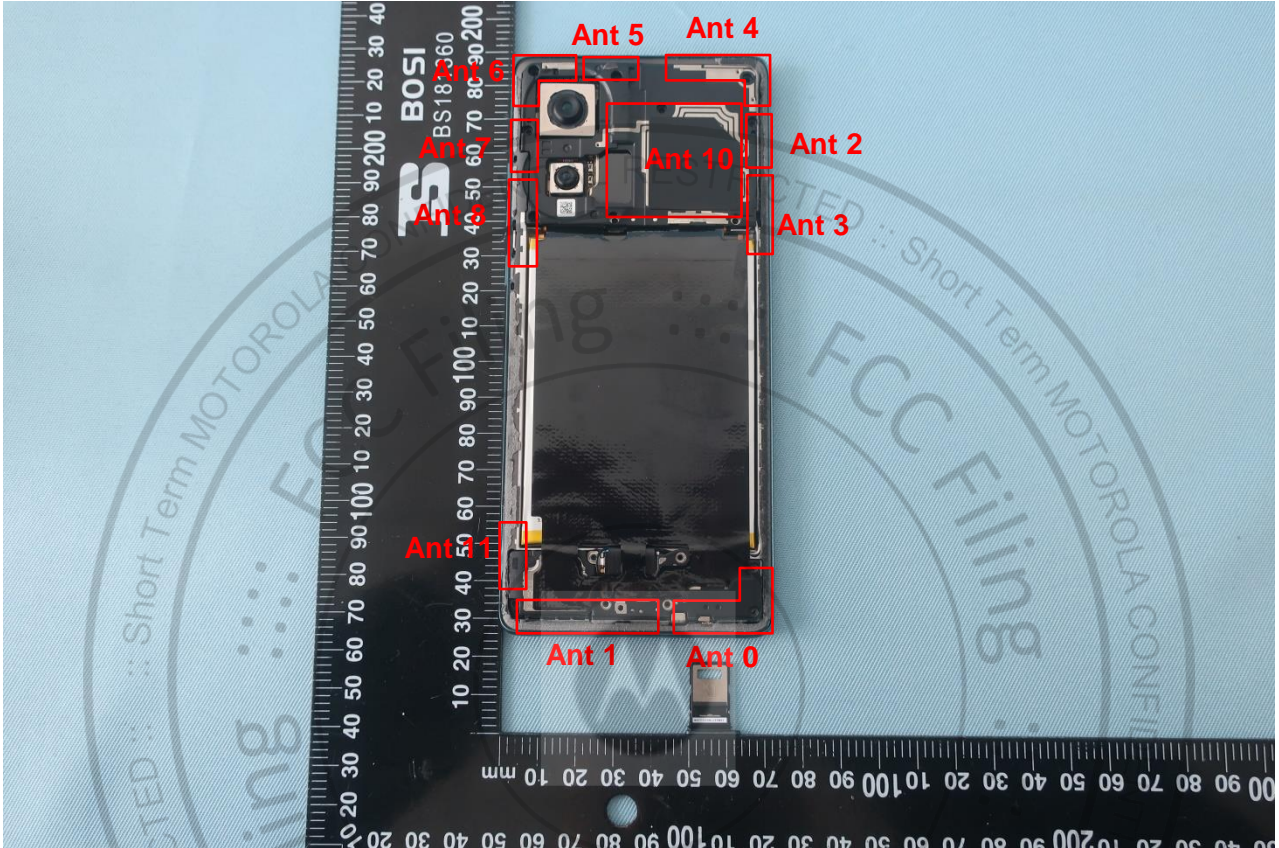

3. Internal Photograph of EUT

Brand Name: Motorola; Model Name: XT2429-2

Brand Name: Motorola; Model Name: XT2429-2

Brand Name: Motorola; Model Name: XT2429-2

Brand Name: Motorola; Model Name: XT2429-2

Brand Name: Motorola; Model Name: XT2429-2