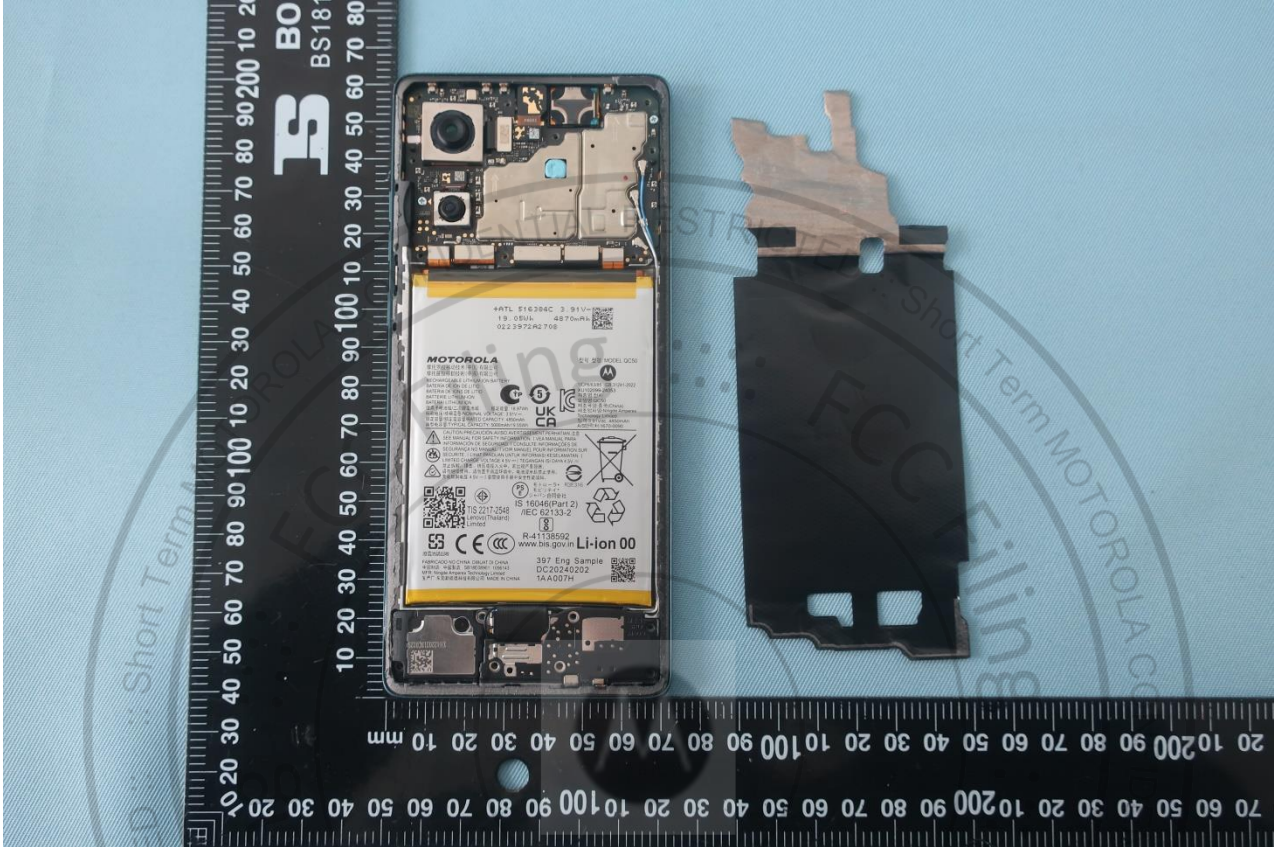

3. Internal Photograph of EUT

Brand Name: Motorola; Model Name: XT2429-2

Brand Name: Motorola; Model Name: XT2429-2

Brand Name: Motorola; Model Name: XT2429-2

Brand Name: Motorola; Model Name: XT2429-2

Brand Name: Motorola; Model Name: XT2429-2

Brand Name: Motorola; Model Name: XT2429-2

Brand Name: Motorola; Model Name: XT2429-2

Brand Name: Motorola; Model Name: XT2429-2

Brand Name: Motorola; Model Name: XT2429-2

Brand Name: Motorola; Model Name: XT2429-2