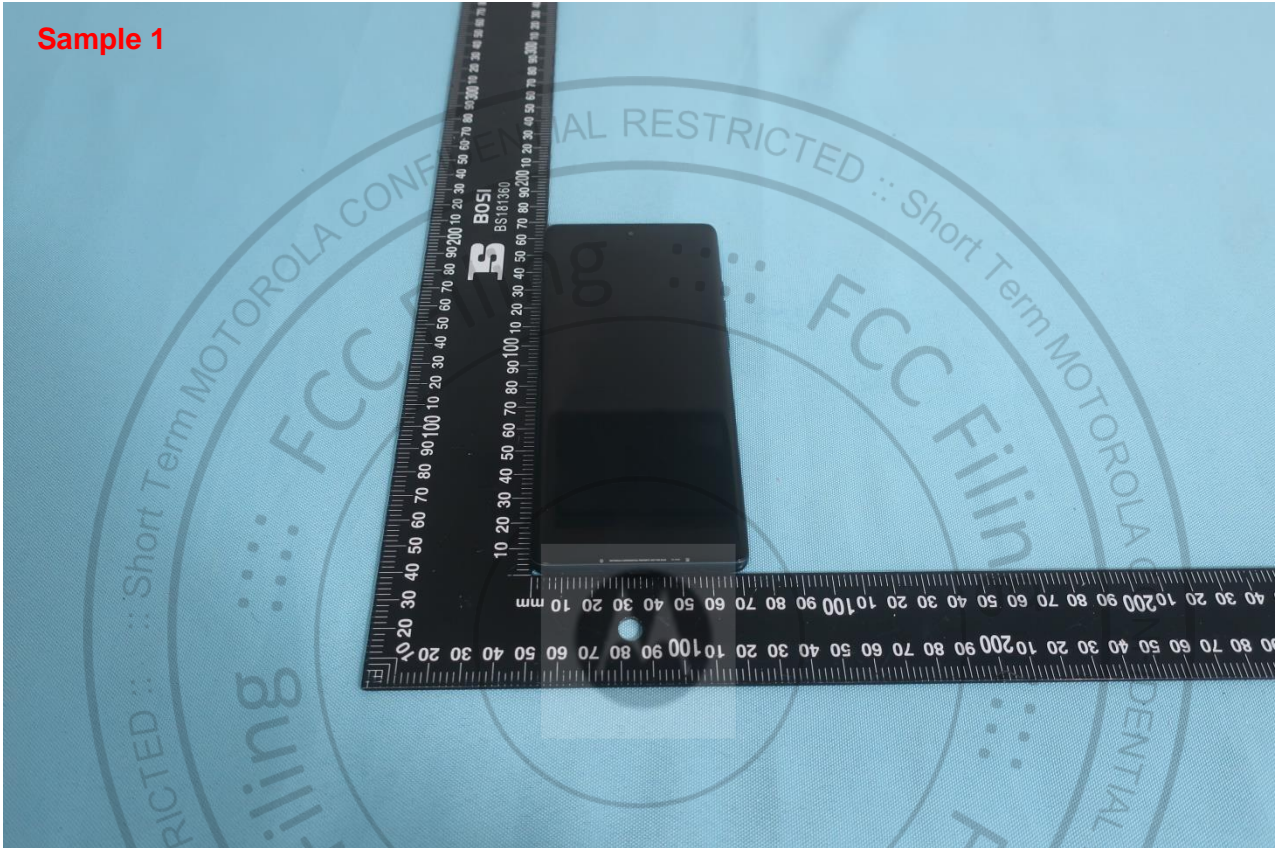

1. External Photograph of EUT

Brand Name: Motorola; Model Name: XT2429-1

Brand Name: Motorola; Model Name: XT2429-1

Brand Name: Motorola; Model Name: XT2429-1

Brand Name: Motorola; Model Name: XT2429-1

Brand Name: Motorola; Model Name: XT2429-1