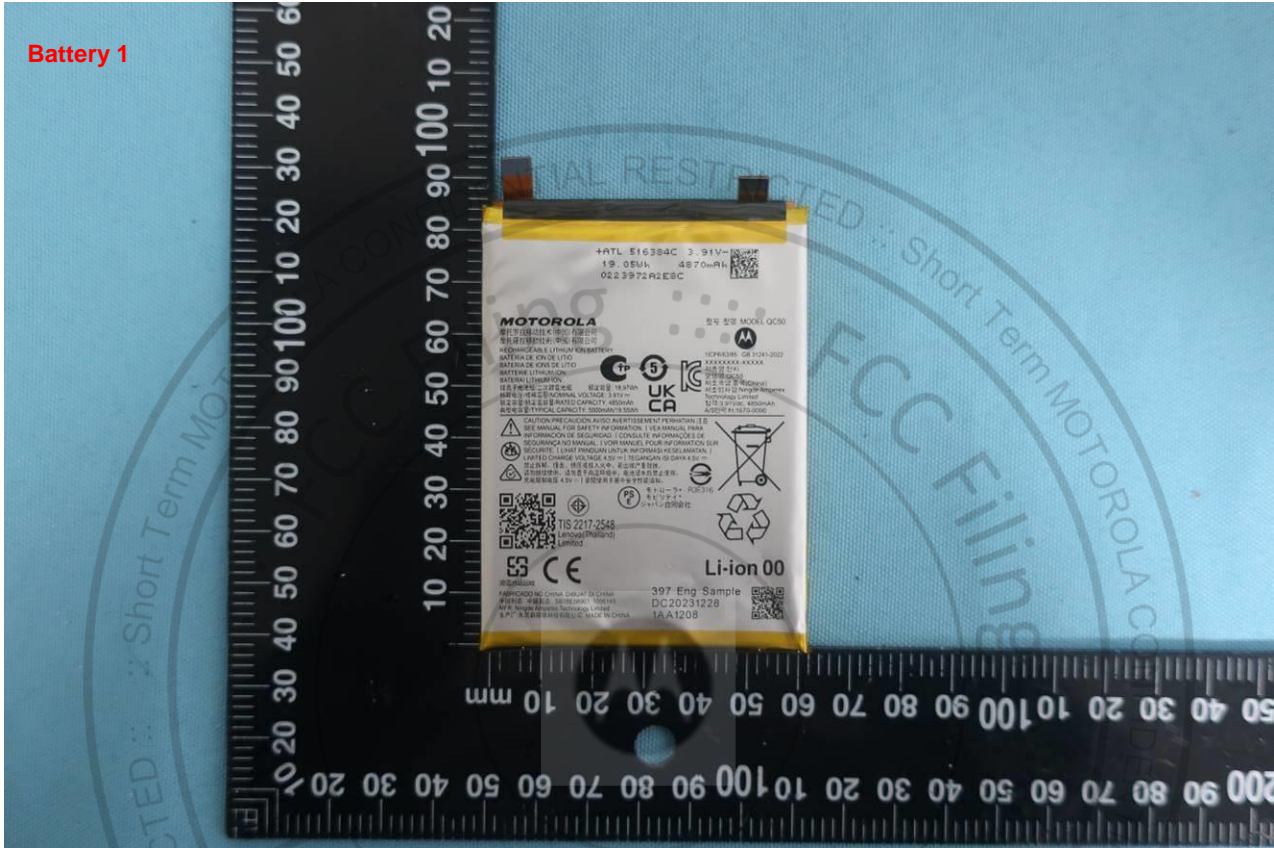

AC Adapter 2(EU)

Brand Name: Motorola; Model Name: XT2429-1

AC Adapter 2(IN)

Brand Name: Motorola; Model Name: XT2429-1

AC Adapter 2(UK)

Brand Name: Motorola; Model Name: XT2429-1

AC Adapter 2(US)

Brand Name: Motorola; Model Name: XT2429-1