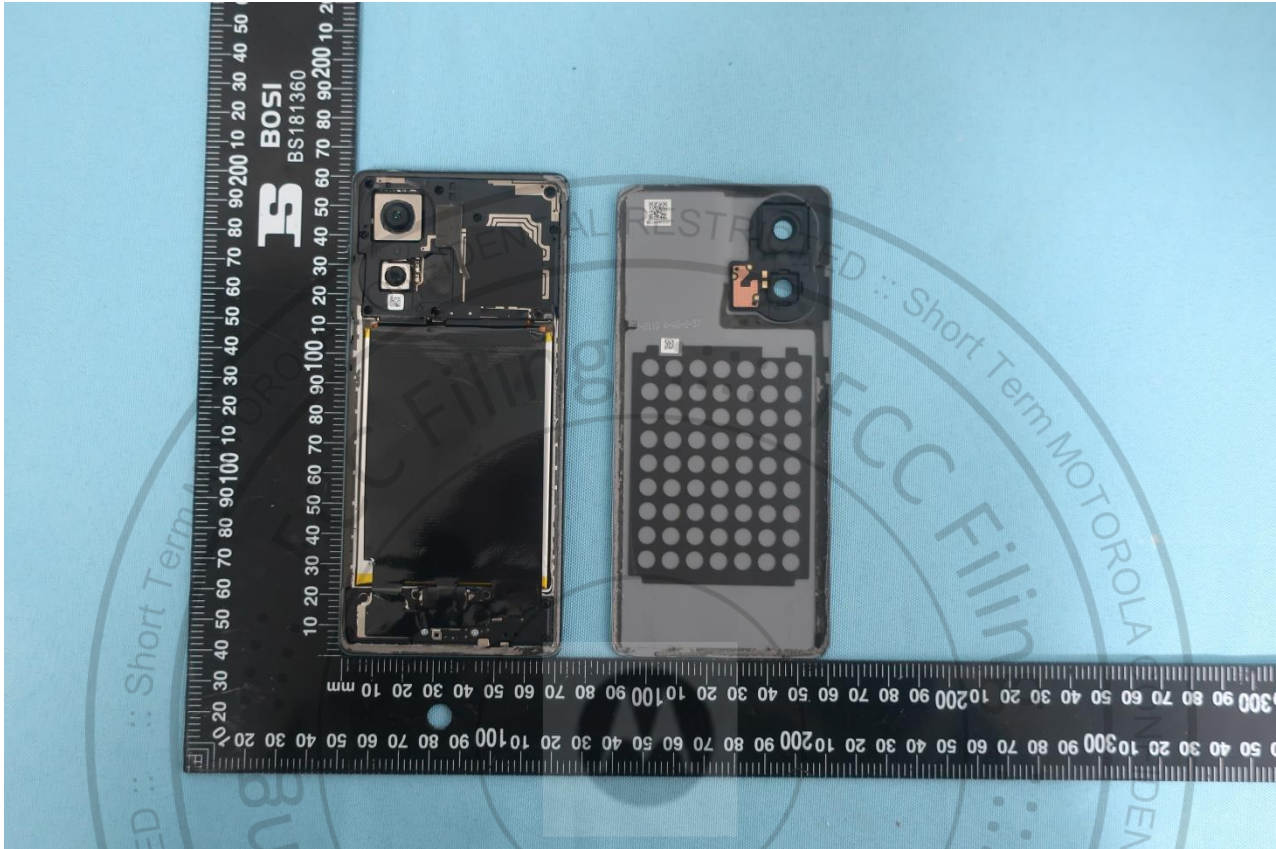

### 3. Internal Photograph of EUT

Brand Name: Motorola; Model Name: XT2429-1

Brand Name: Motorola; Model Name: XT2429-1

Brand Name: Motorola; Model Name: XT2429-1

Brand Name: Motorola; Model Name: XT2429-1

Brand Name: Motorola; Model Name: XT2429-1

Brand Name: Motorola; Model Name: XT2429-1

Brand Name: Motorola; Model Name: XT2429-1

Brand Name: Motorola; Model Name: XT2429-1

Brand Name: Motorola; Model Name: XT2429-1