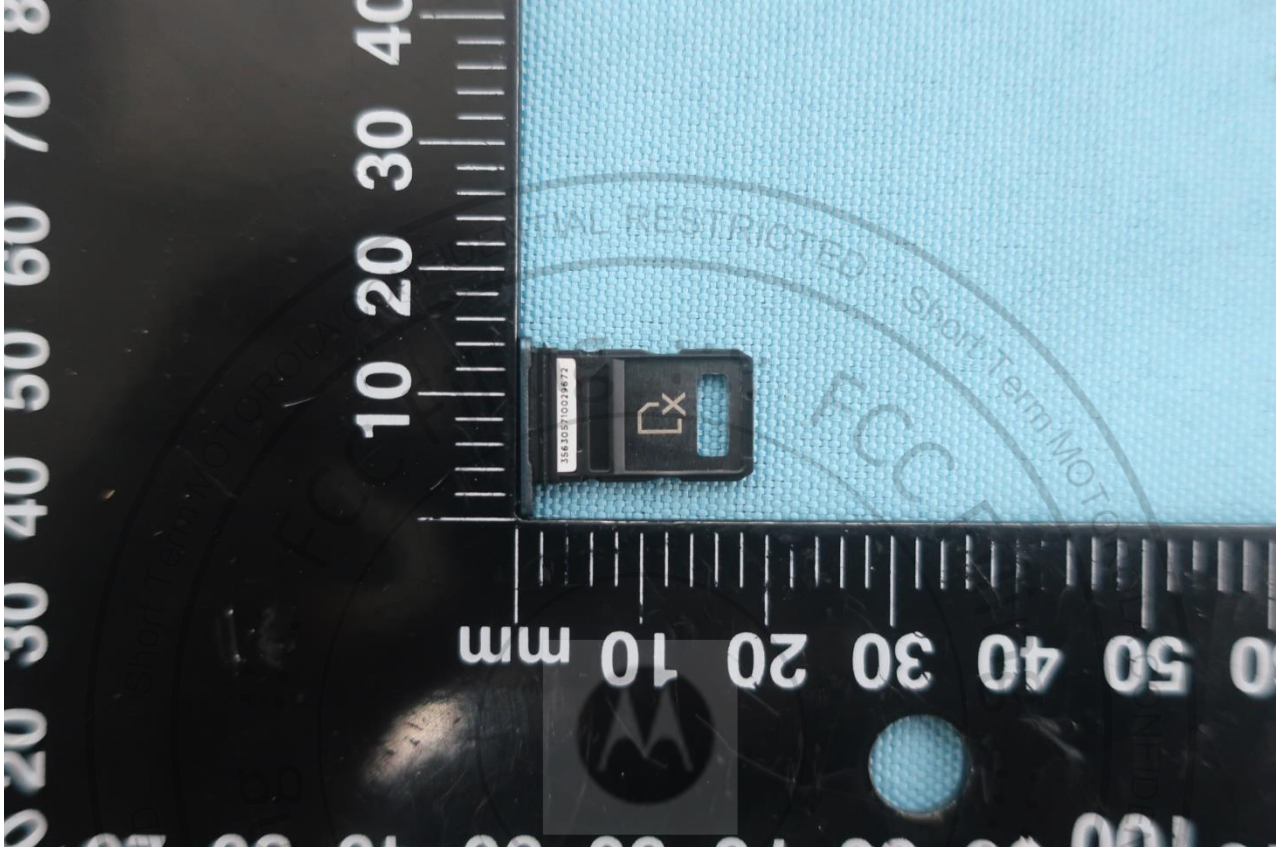

### 3. Internal Photograph of EUT

Brand Name: Motorola; Model Name: XT2429-1

Brand Name: Motorola; Model Name: XT2429-1

Brand Name: Motorola; Model Name: XT2429-1

Brand Name: Motorola; Model Name: XT2429-1