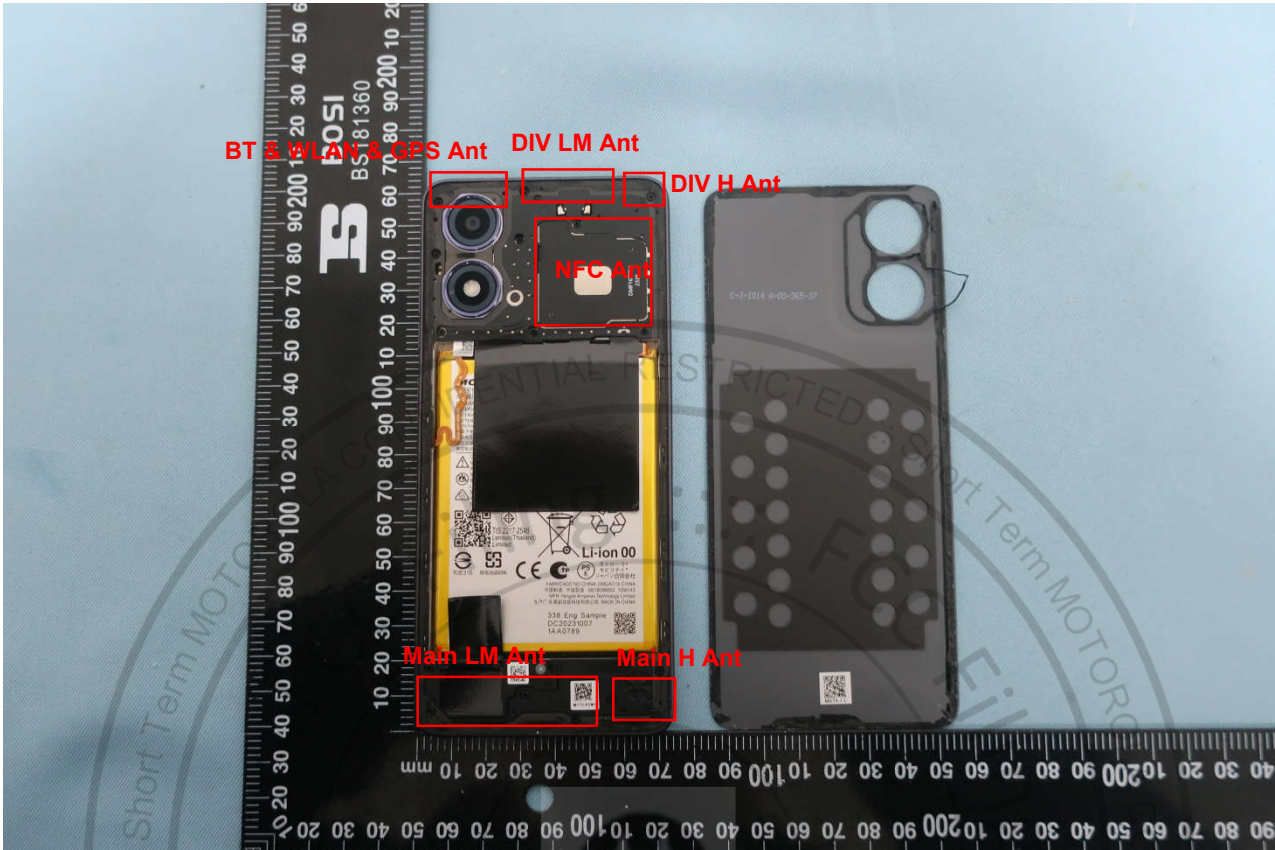

DUT photo in chamber

BT & WLAN & GPS Ant

NFC Ant