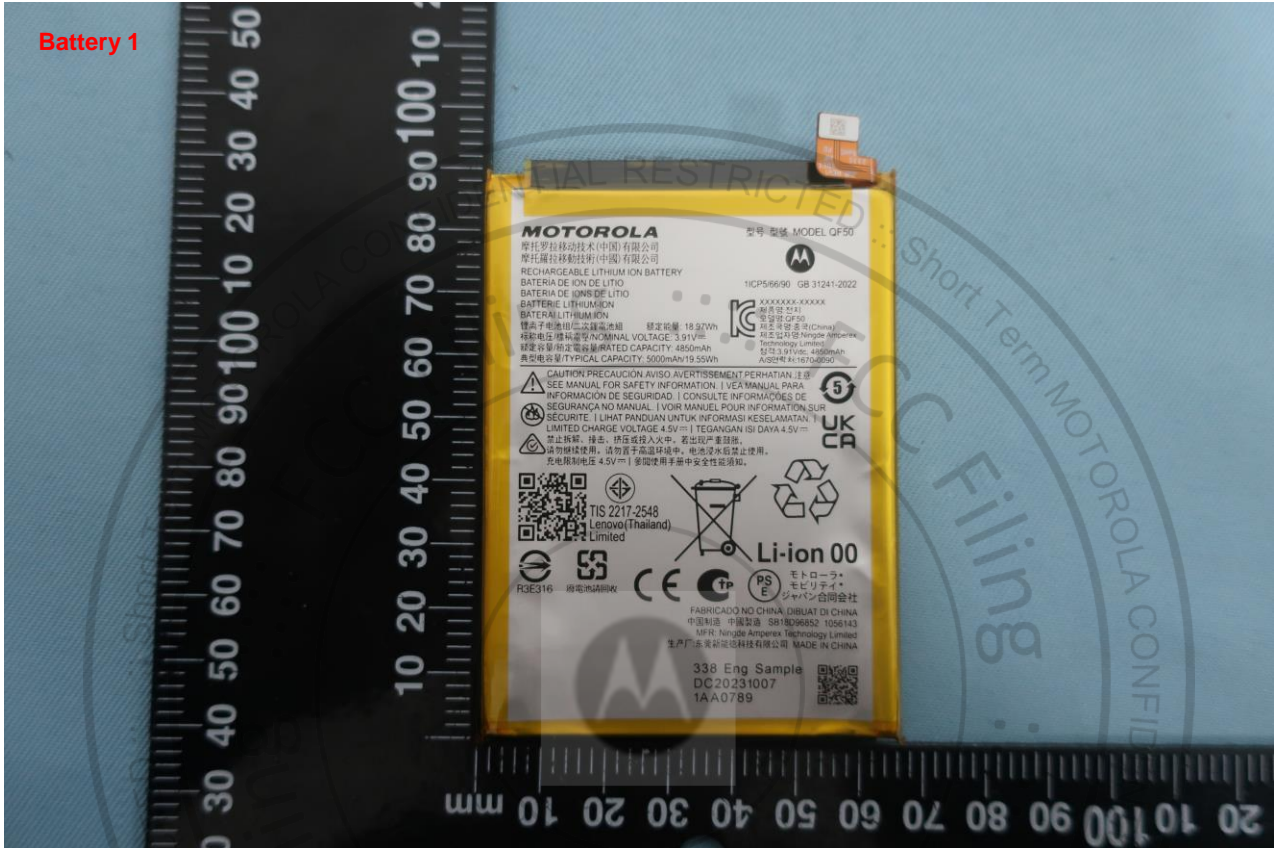

AC Adapter 3(US)

Brand Name: Motorola; Model Name: XT2421-5

AC Adapter 3(AU)

Brand Name: Motorola; Model Name: XT2421-5

AC Adapter 3(EU)

Brand Name: Motorola; Model Name: XT2421-5

Brand Name: Motorola; Model Name: XT2421-5