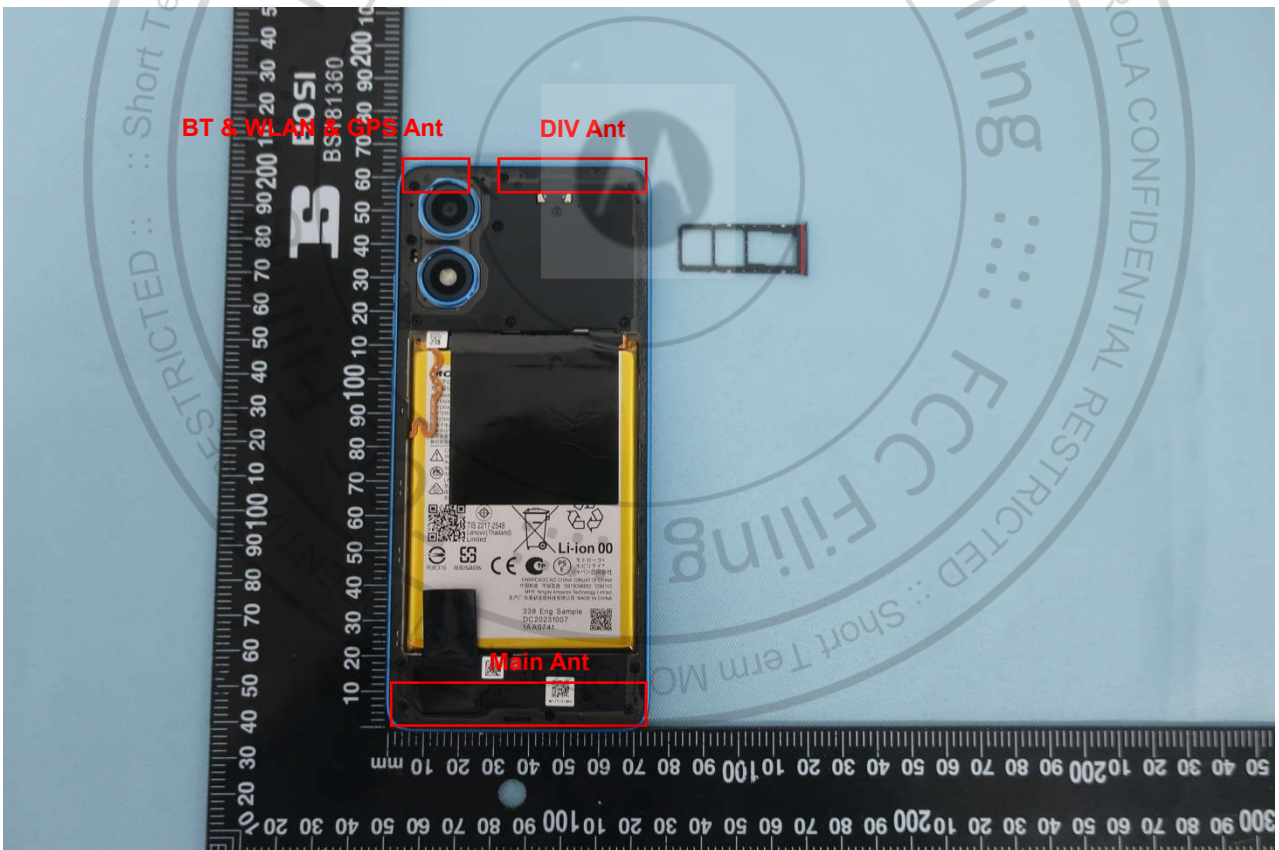

DUT photo in chamber

BT & WLAN & GPS Ant